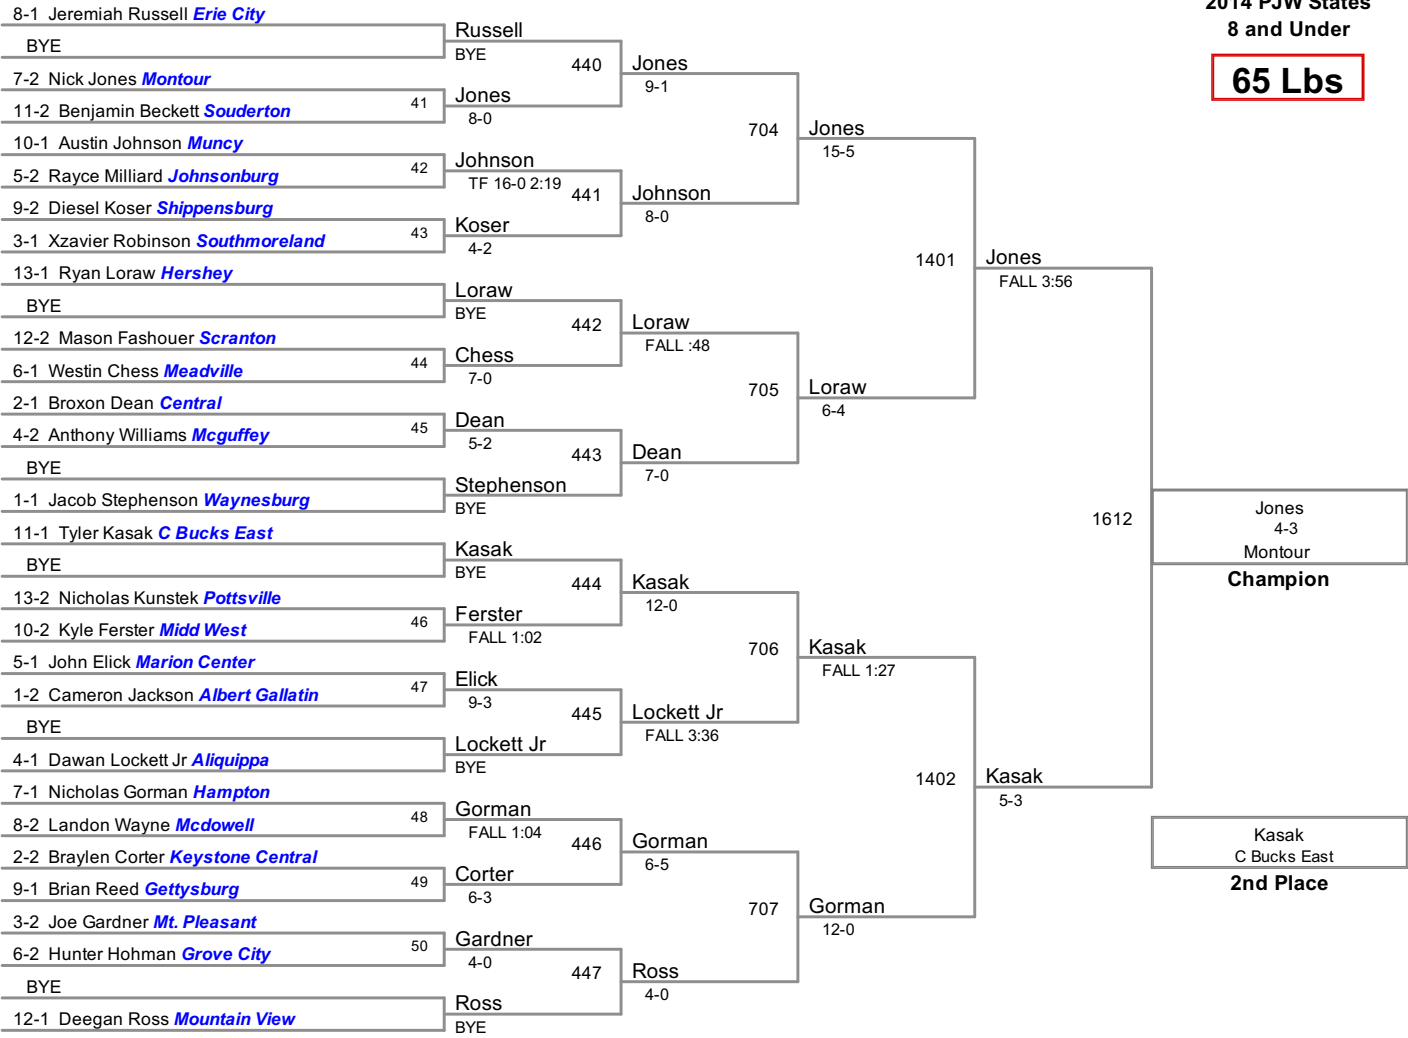

45 Lbs

50 Lbs

2014 PJW States
8 and Under

55 Lbs

60 Lbs

65 Lbs

70 Lbs

80 Lbs

110 Lbs

55 Lbs

60 Lbs

70 Lbs

75 Lbs

80 Lbs

85 Lbs

90 Lbs

95 Lbs

105 Lbs

120 Lbs

150 Lbs

65 Lbs

70 Lbs

75 Lbs

80 Lbs

85 Lbs

90 Lbs

95 Lbs

100 Lbs

105 Lbs

115 Lbs

125 Lbs

135 Lbs