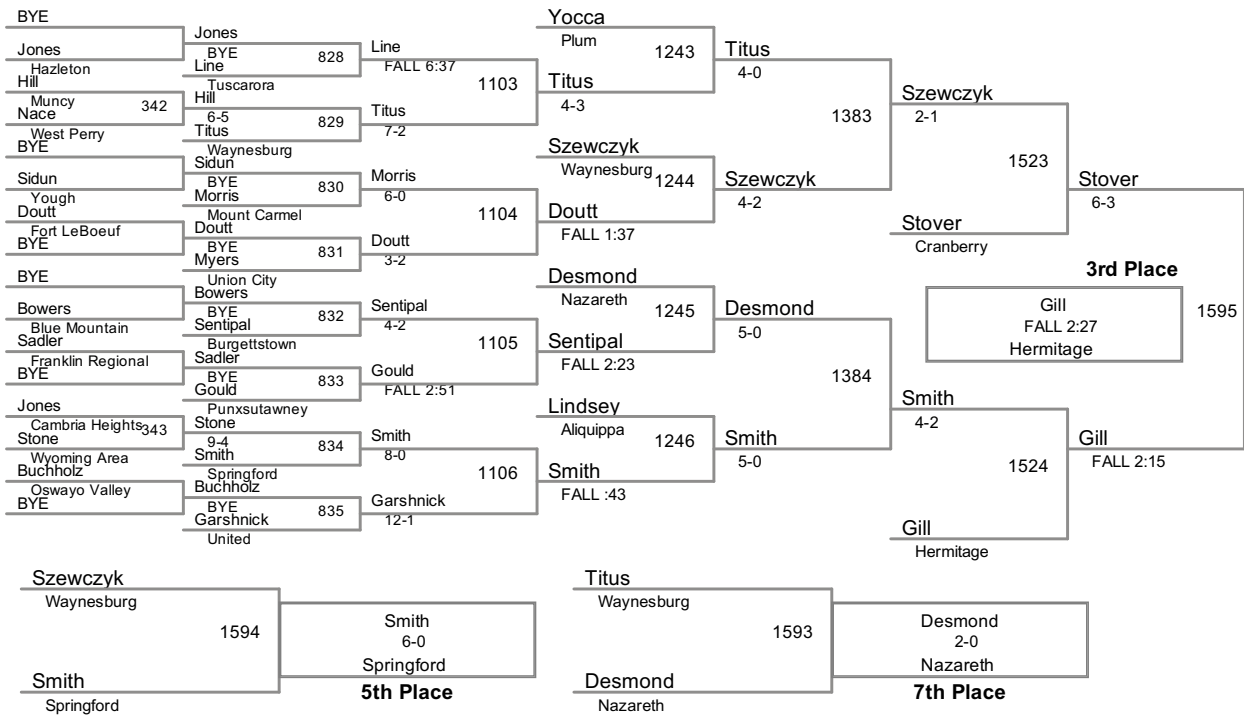

45 Lbs

50 Lbs

2014 PJW States
8 and Under

55 Lbs

60 Lbs

65 Lbs

70 Lbs

80 Lbs

110 Lbs

55 Lbs

60 Lbs

70 Lbs

75 Lbs

80 Lbs

85 Lbs

90 Lbs

95 Lbs

105 Lbs

120 Lbs

150 Lbs

65 Lbs

70 Lbs

75 Lbs

80 Lbs

85 Lbs

90 Lbs

95 Lbs

100 Lbs

105 Lbs

115 Lbs

125 Lbs

135 Lbs