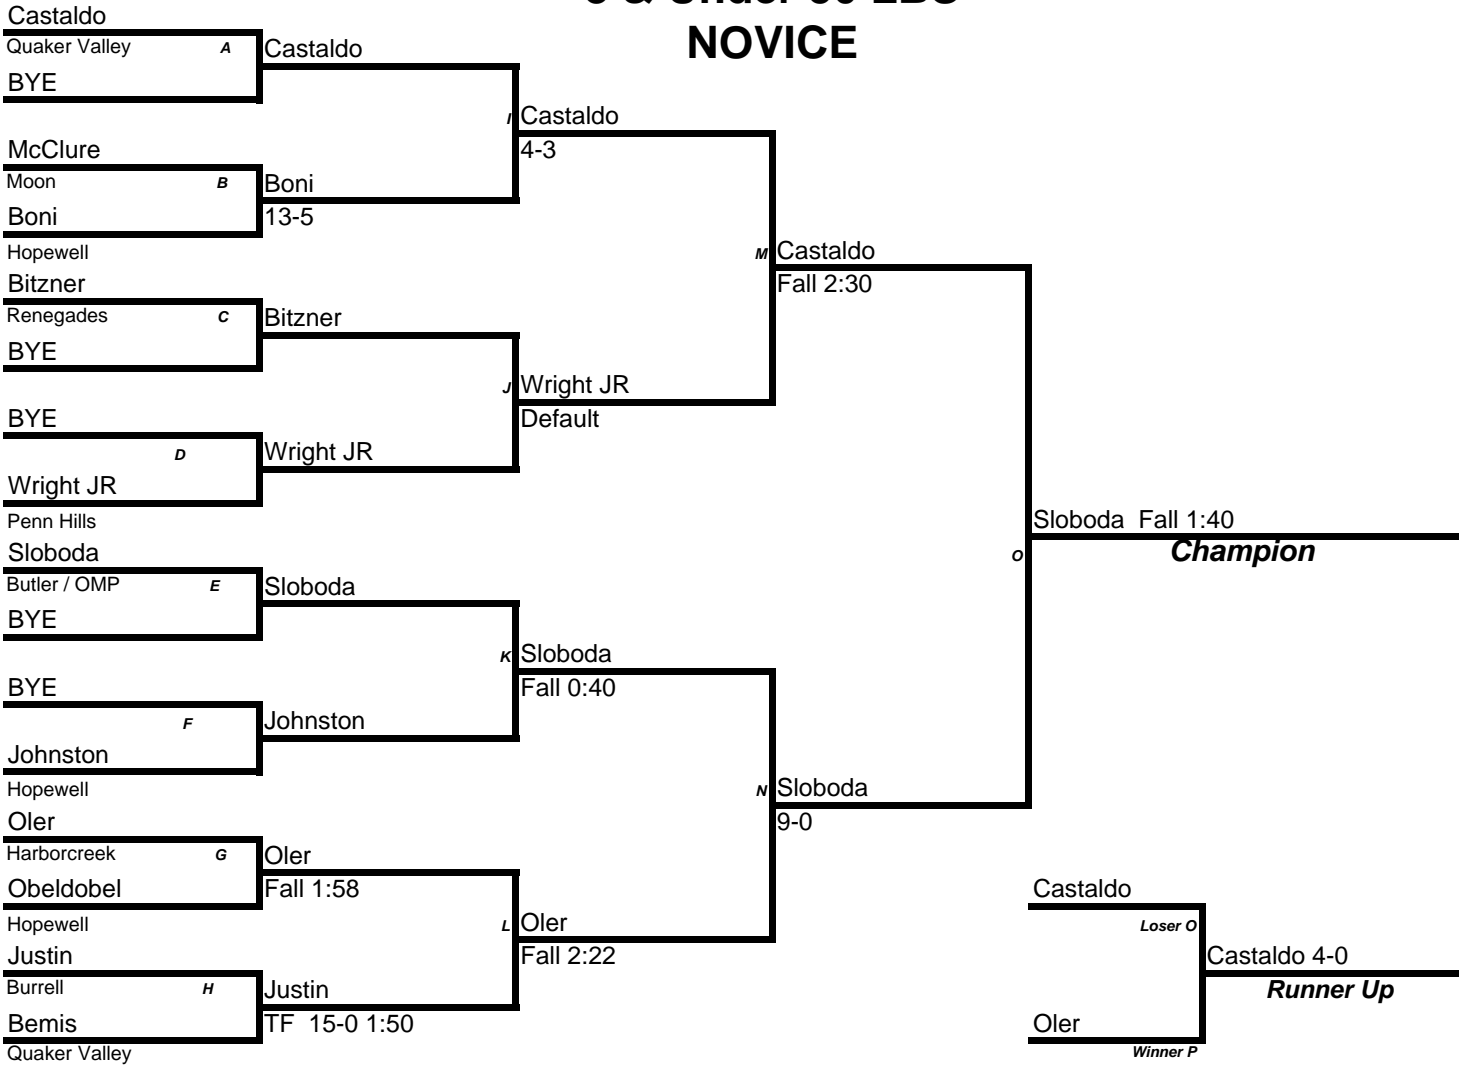

8 & Under 50 LBS NOVICE