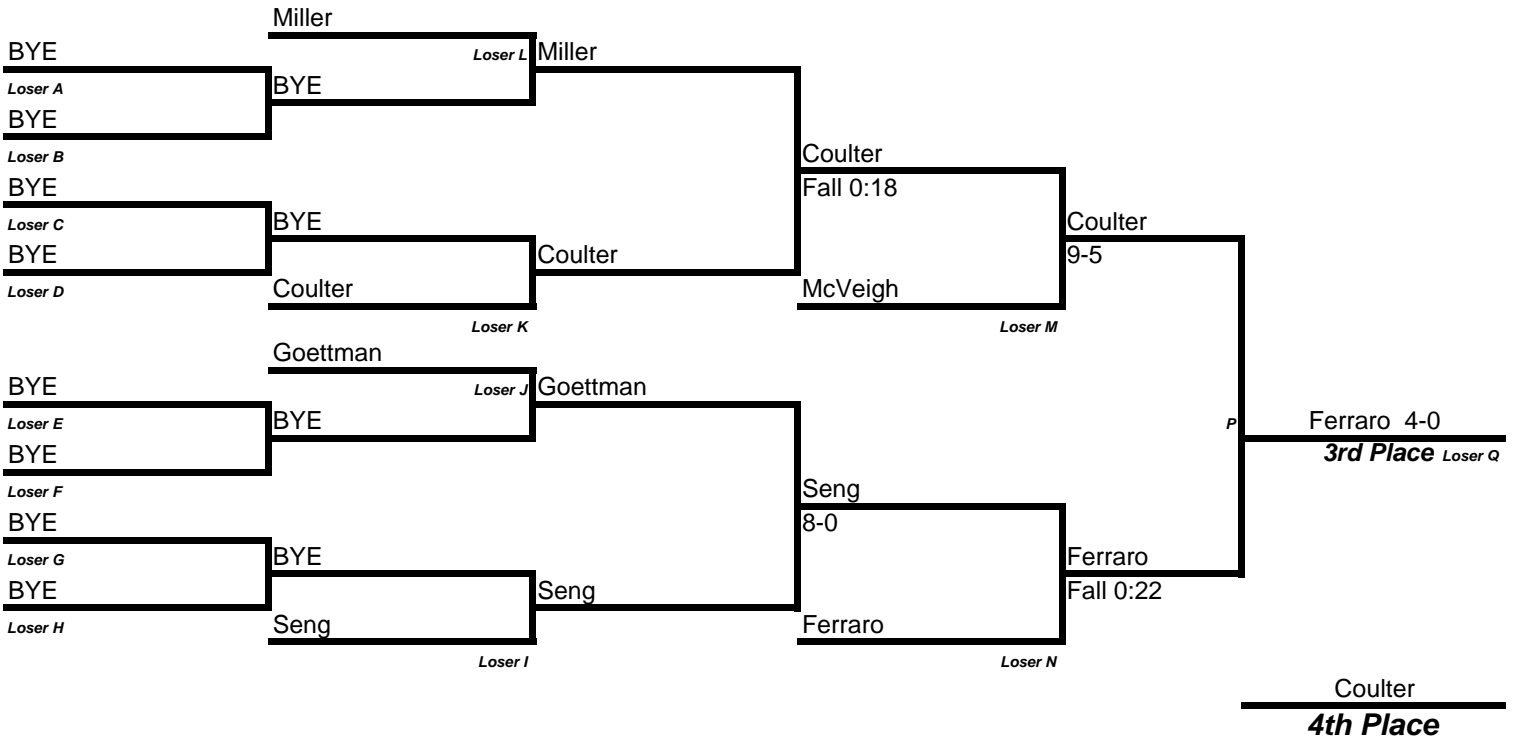

- * Most Falls
- * Most Tech Falls
- * Most Points

Mat: _____

Age/Weight: 80-85 lbs

12 & Under 80/85 LBS OPEN

Mat: _____

Age/Weight: 90 lbs

12 & Under 90 LBS OPEN

Mat: _____