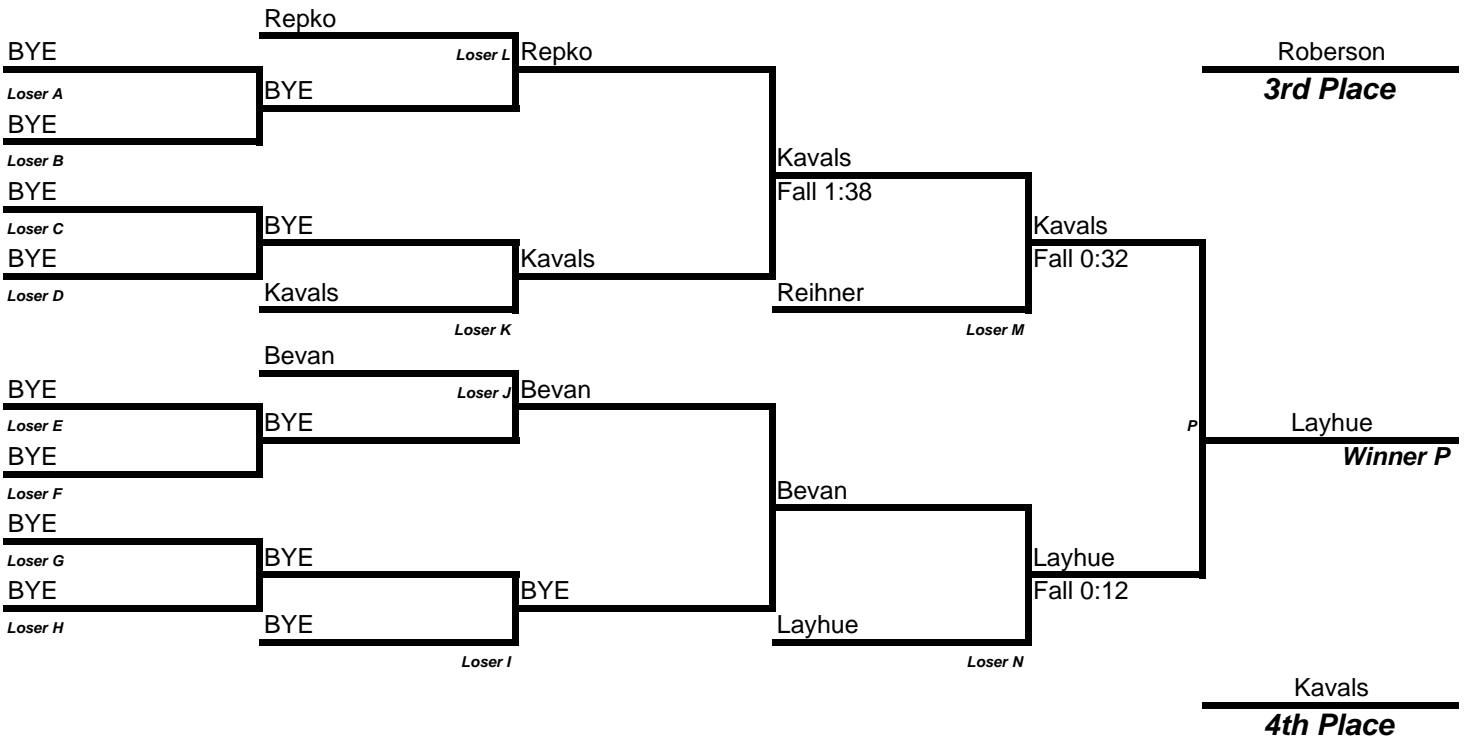

Mat: _____

Age/Weight: 65 lbs

8 & Under 65 LBS NOVICE

Mat: _____

Age/Weight: 70 lbs

8 & Under 70 LBS NOVICE

Mat: _____

Age/Weight: 80 lbs