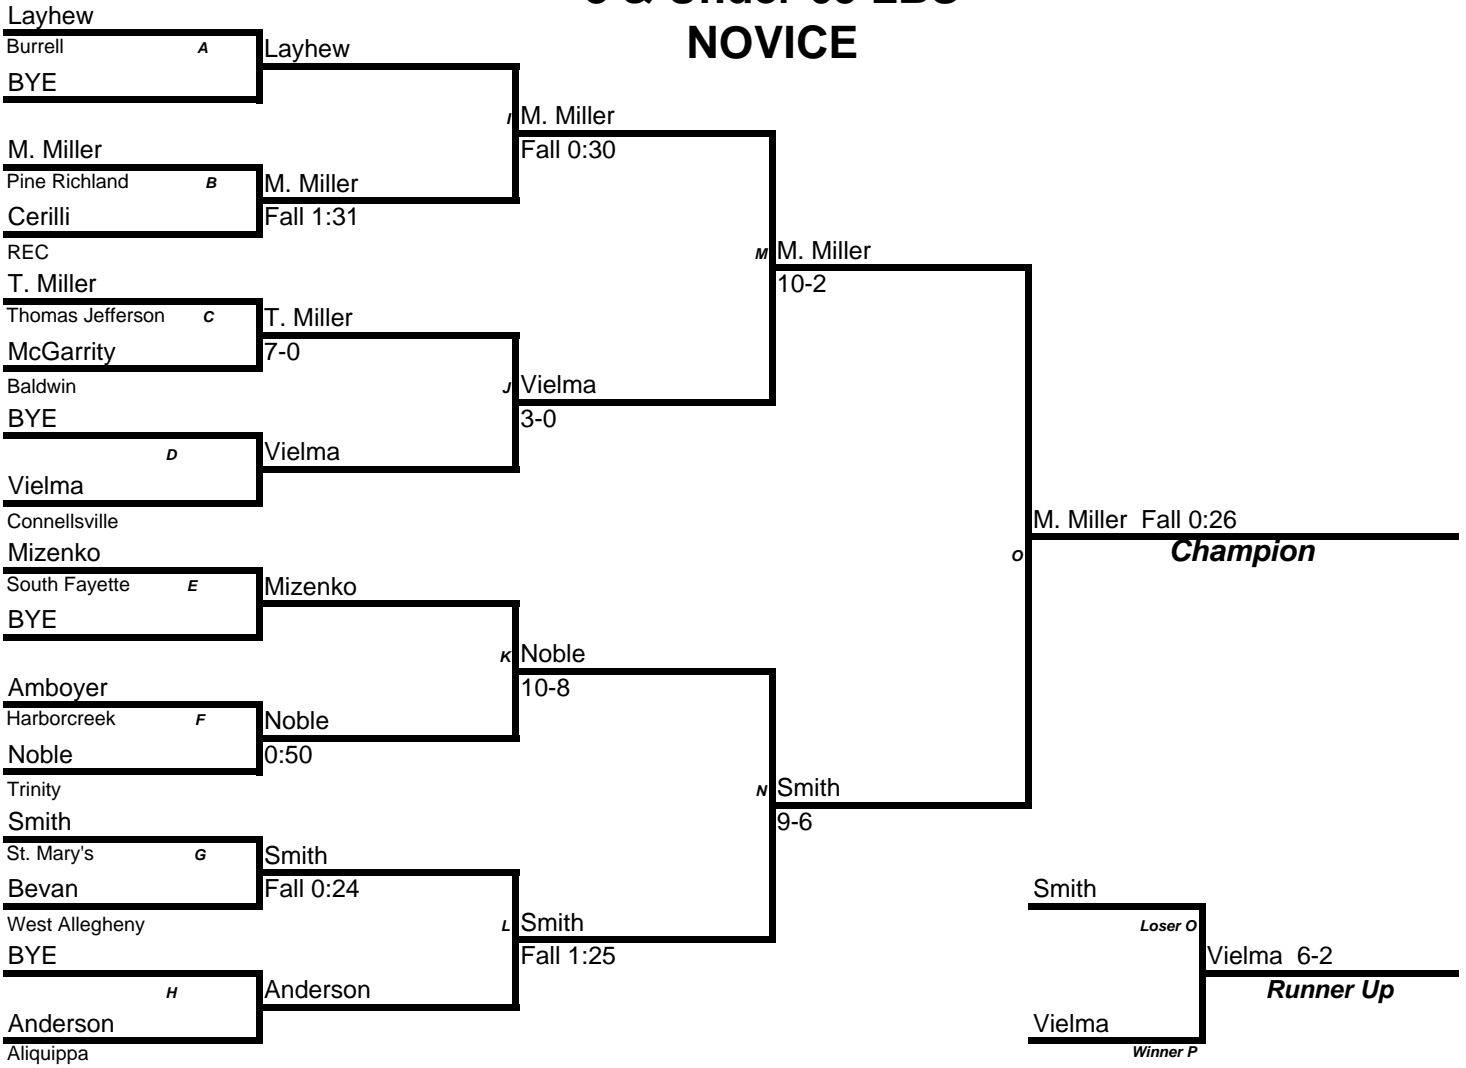

Mat: _____

Age/Weight: 65 lbs

8 & Under 65 LBS NOVICE