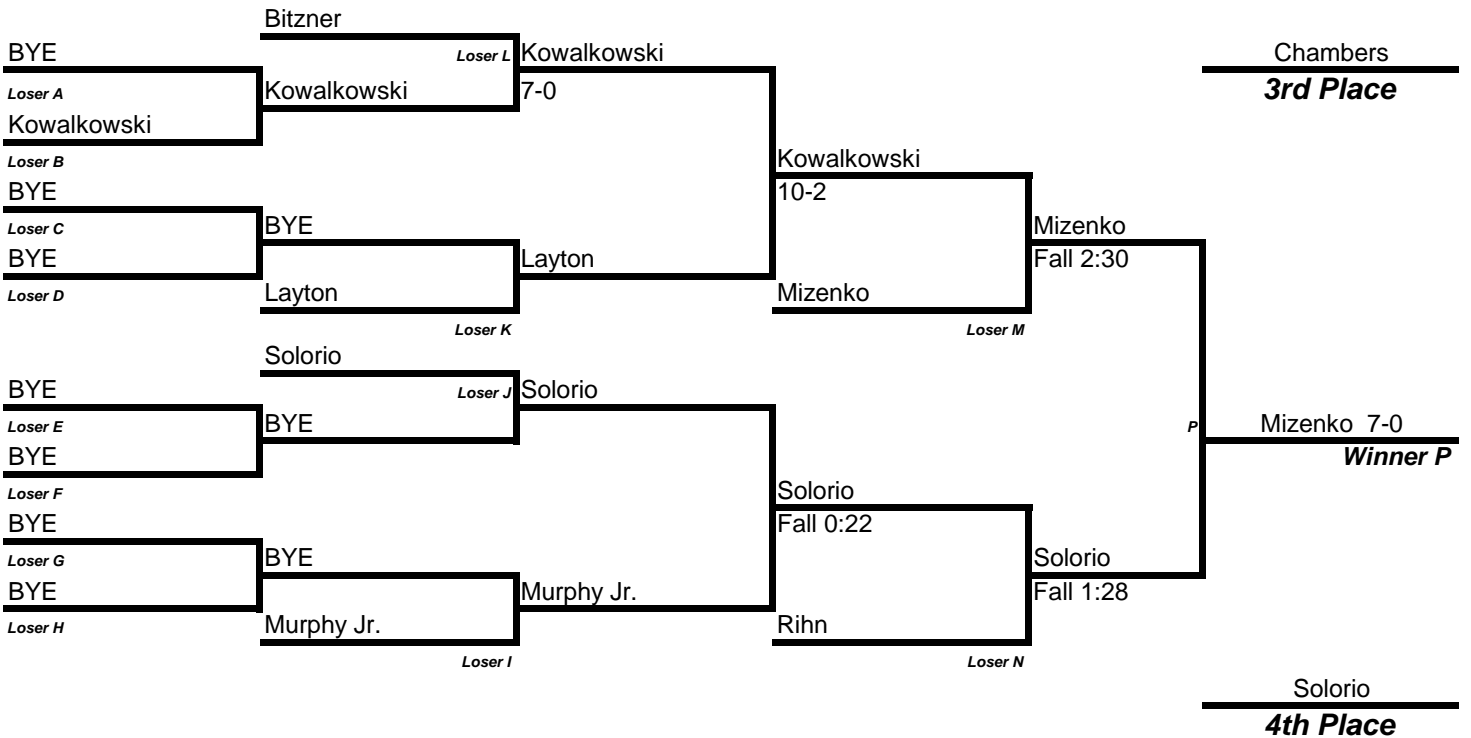

Mat: _____

Age/Weight: 60-65 lbs

10 & Under 60/65 LBS

NOVICE