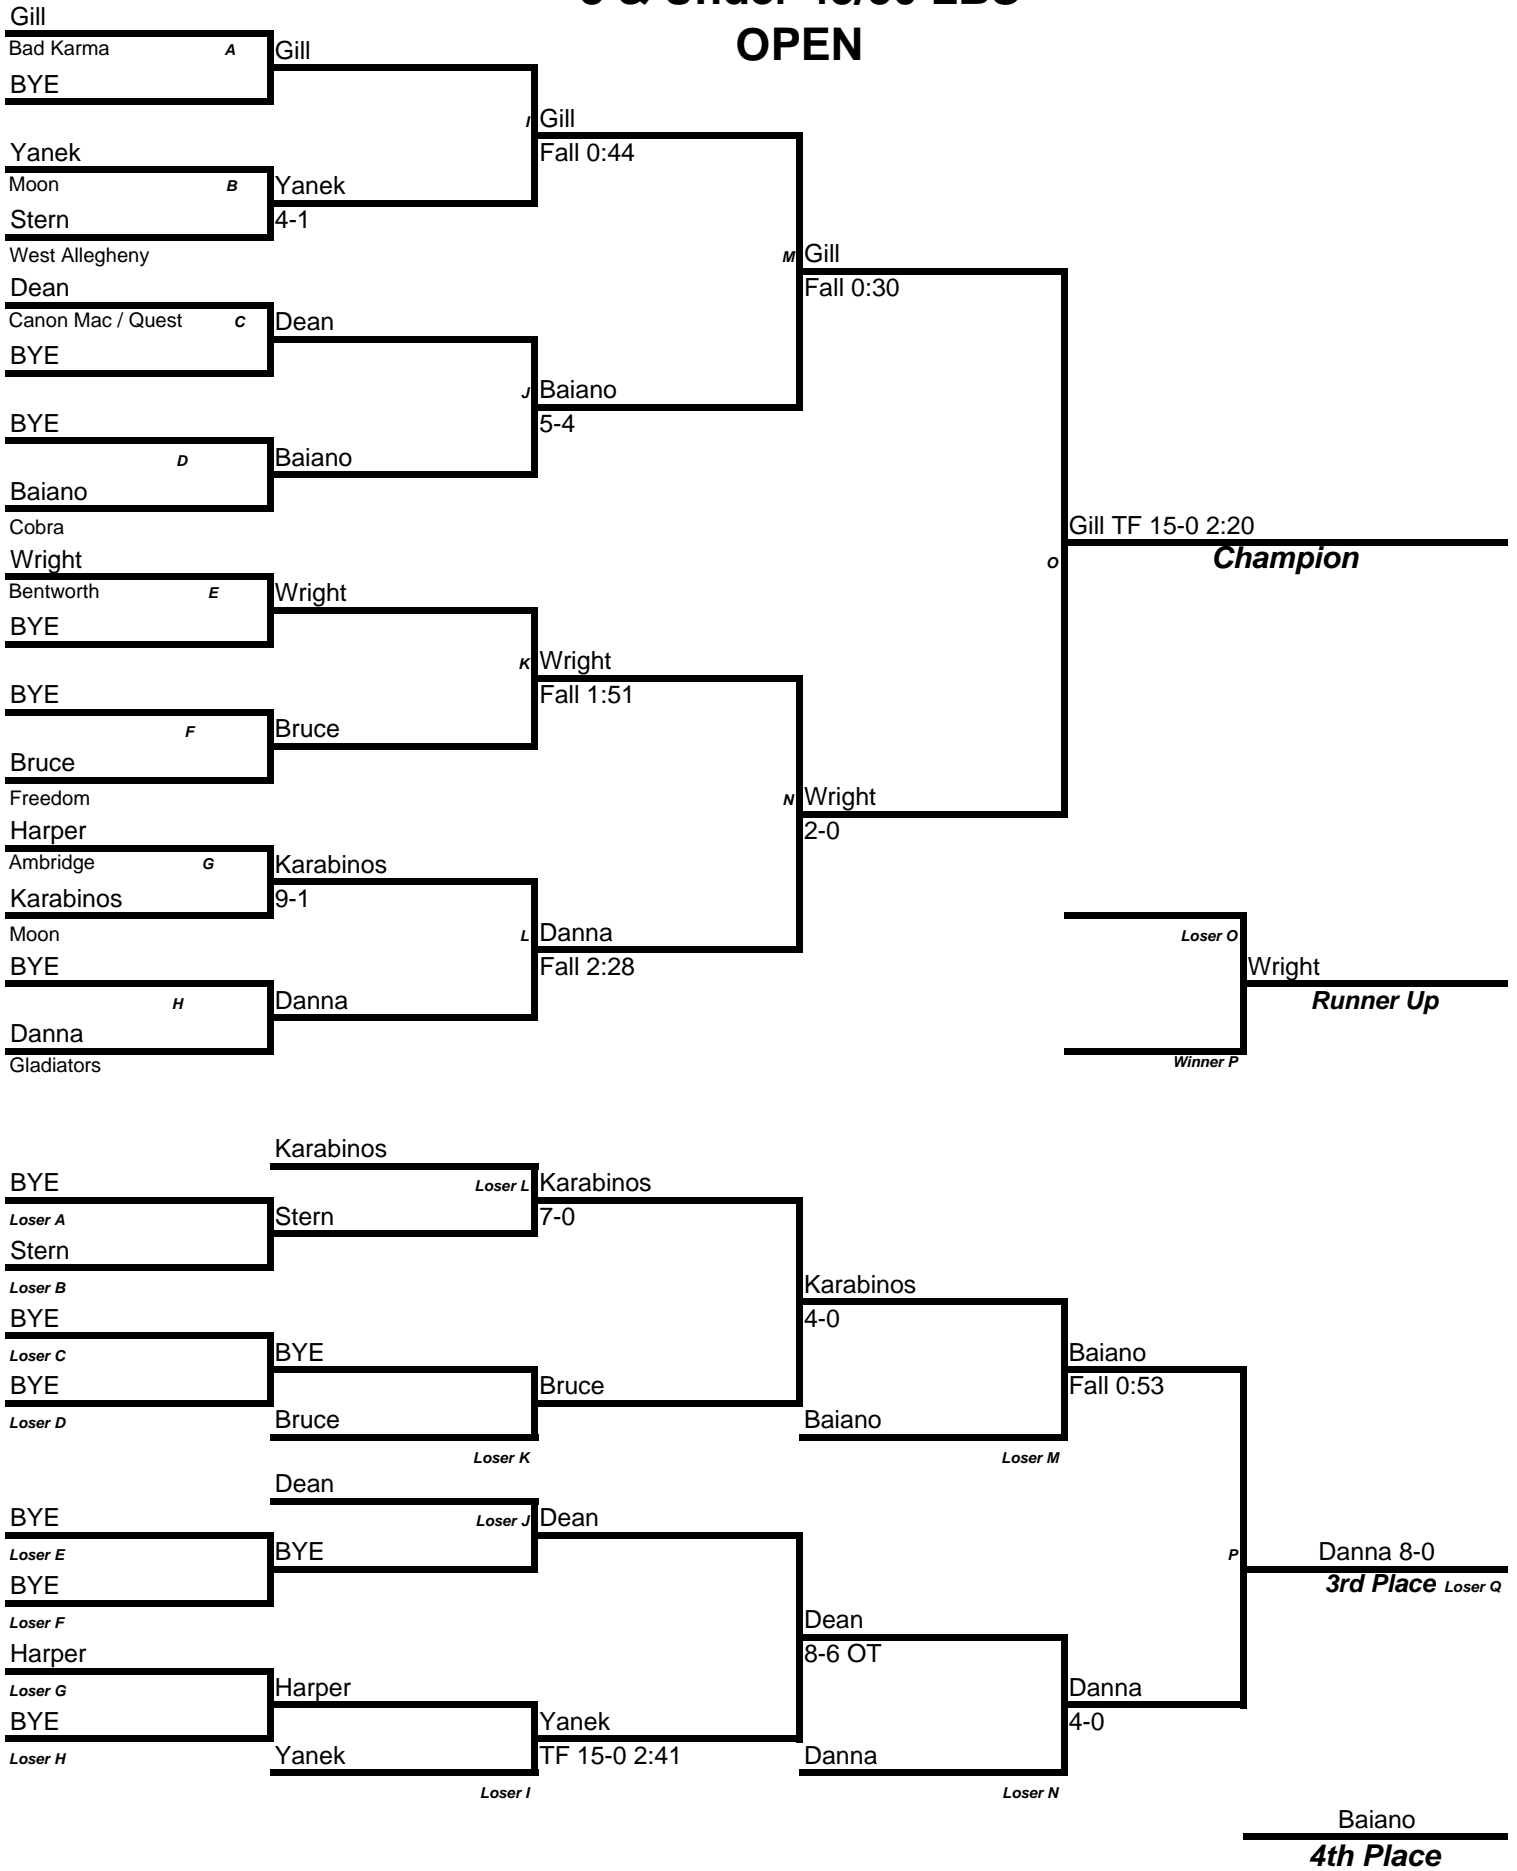

Mat: _____

Age/Weight: 45-50 lbs

8 & Under 45/50 LBS OPEN

Mat: _____

Age/Weight: 55 lbs

8 & Under 55 LBS OPEN

Mat: _____

Age/Weight: 60 lbs