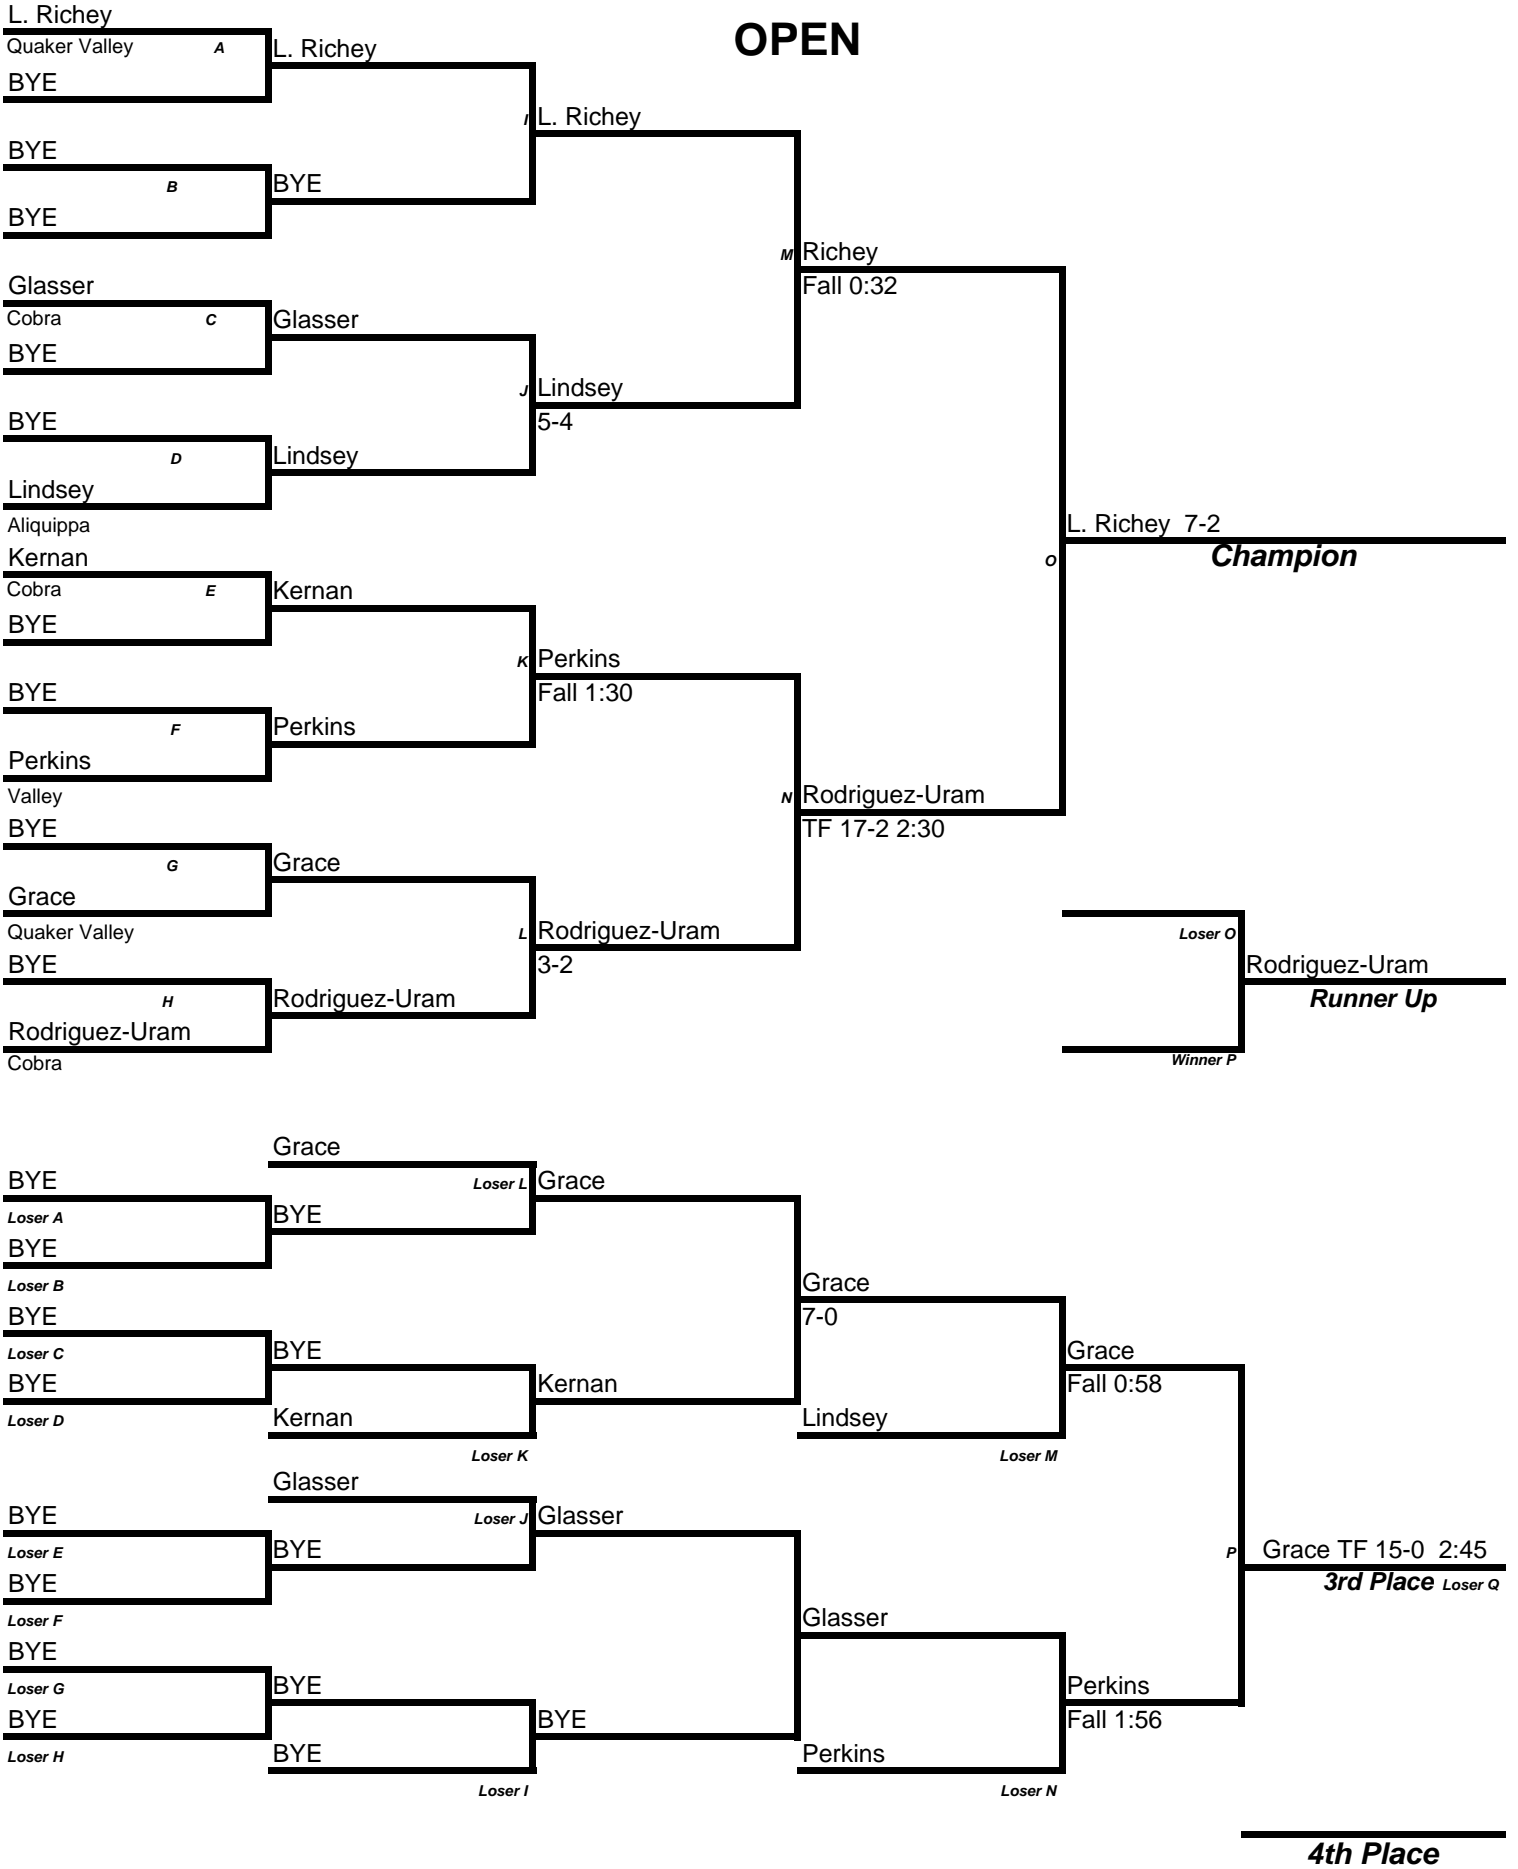

10 & Under 65 LBS OPEN

4th Place

Mat: _____

Age/Weight: 70 lbs

10 & Under 70 LBS OPEN

Mat: _____

Age/Weight: 75-80 lbs

10 & Under 75/80 LBS OPEN