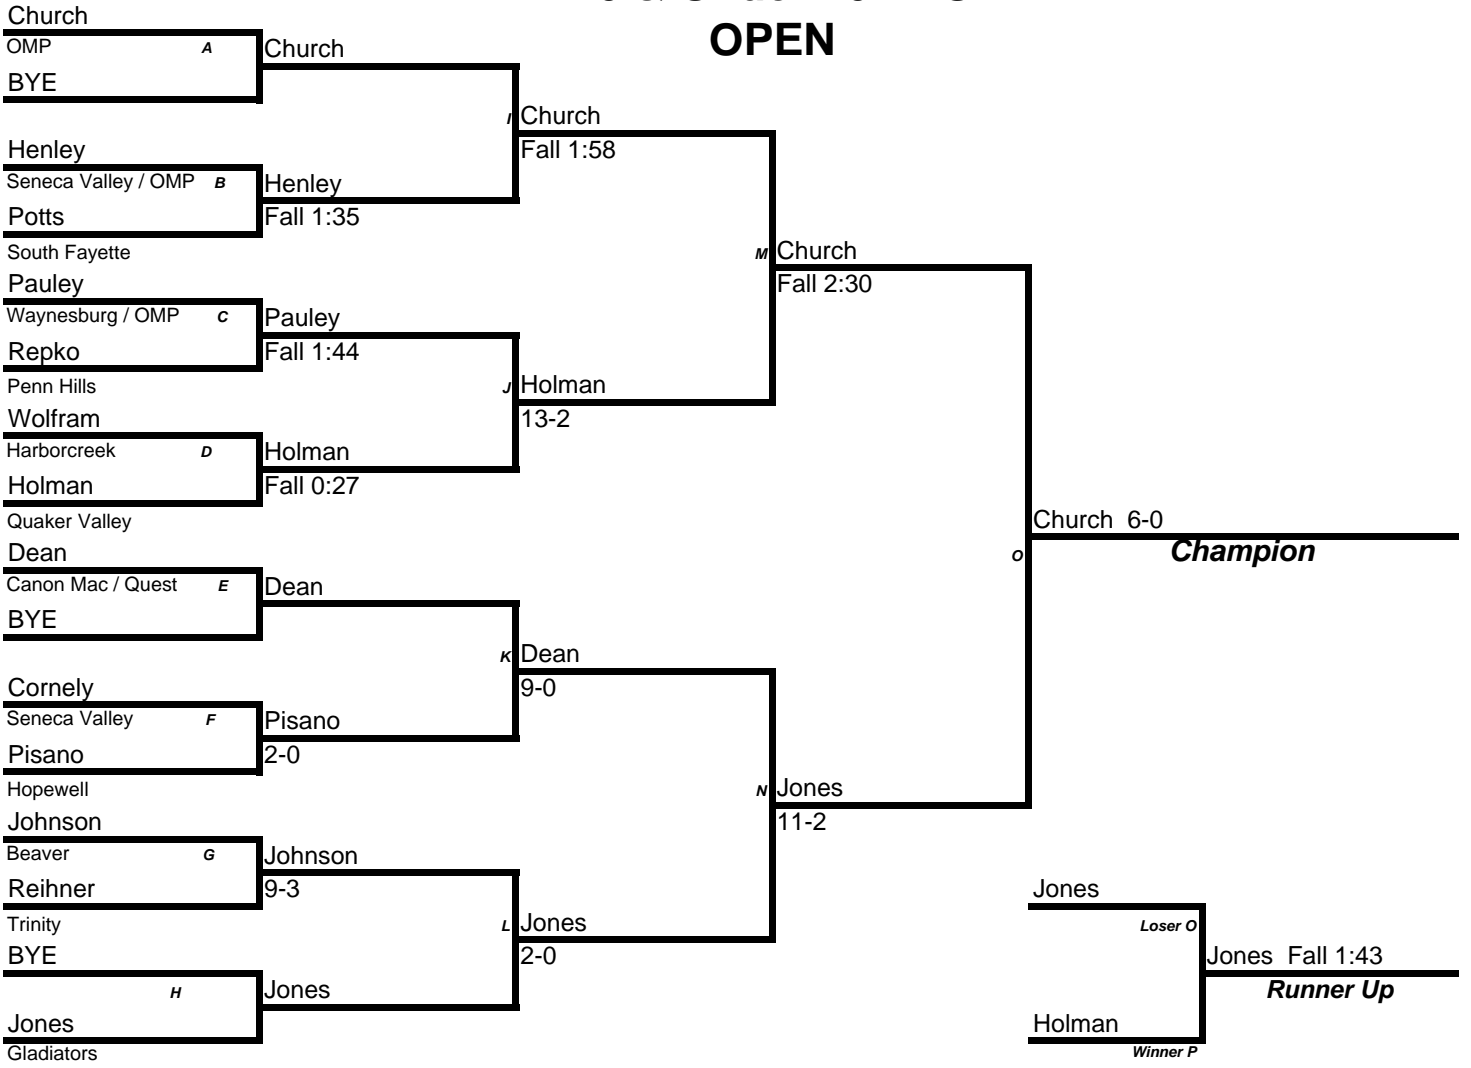

10 & Under 65 LBS OPEN

4th Place

Mat: _____

Age/Weight: 70 lbs

10 & Under 70 LBS OPEN

Mat: _____

Age/Weight: 75-80 lbs

10 & Under 75/80 LBS OPEN