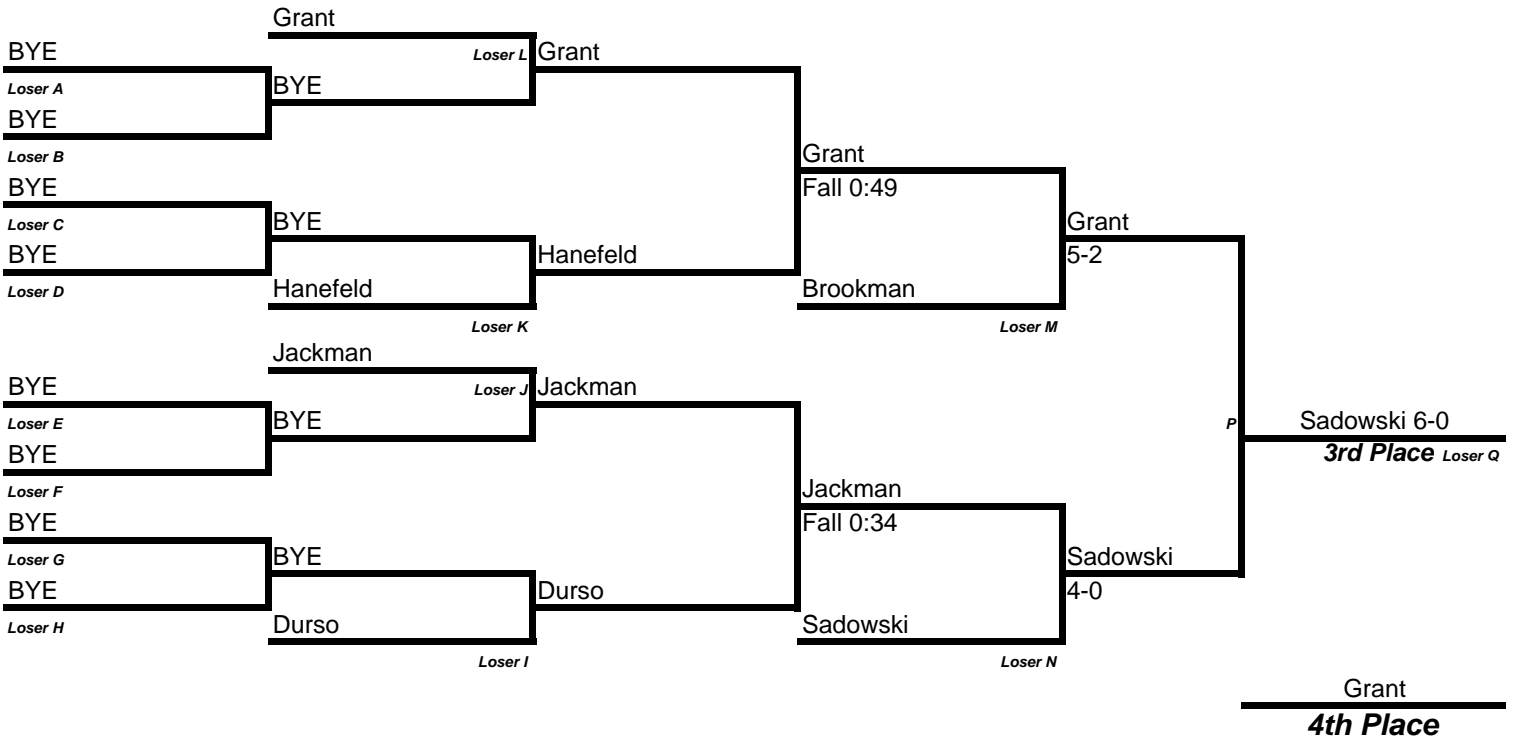

Mat: _____

Age/Weight: 65-70 lbs

12 & Under 65/70 LBS OPEN