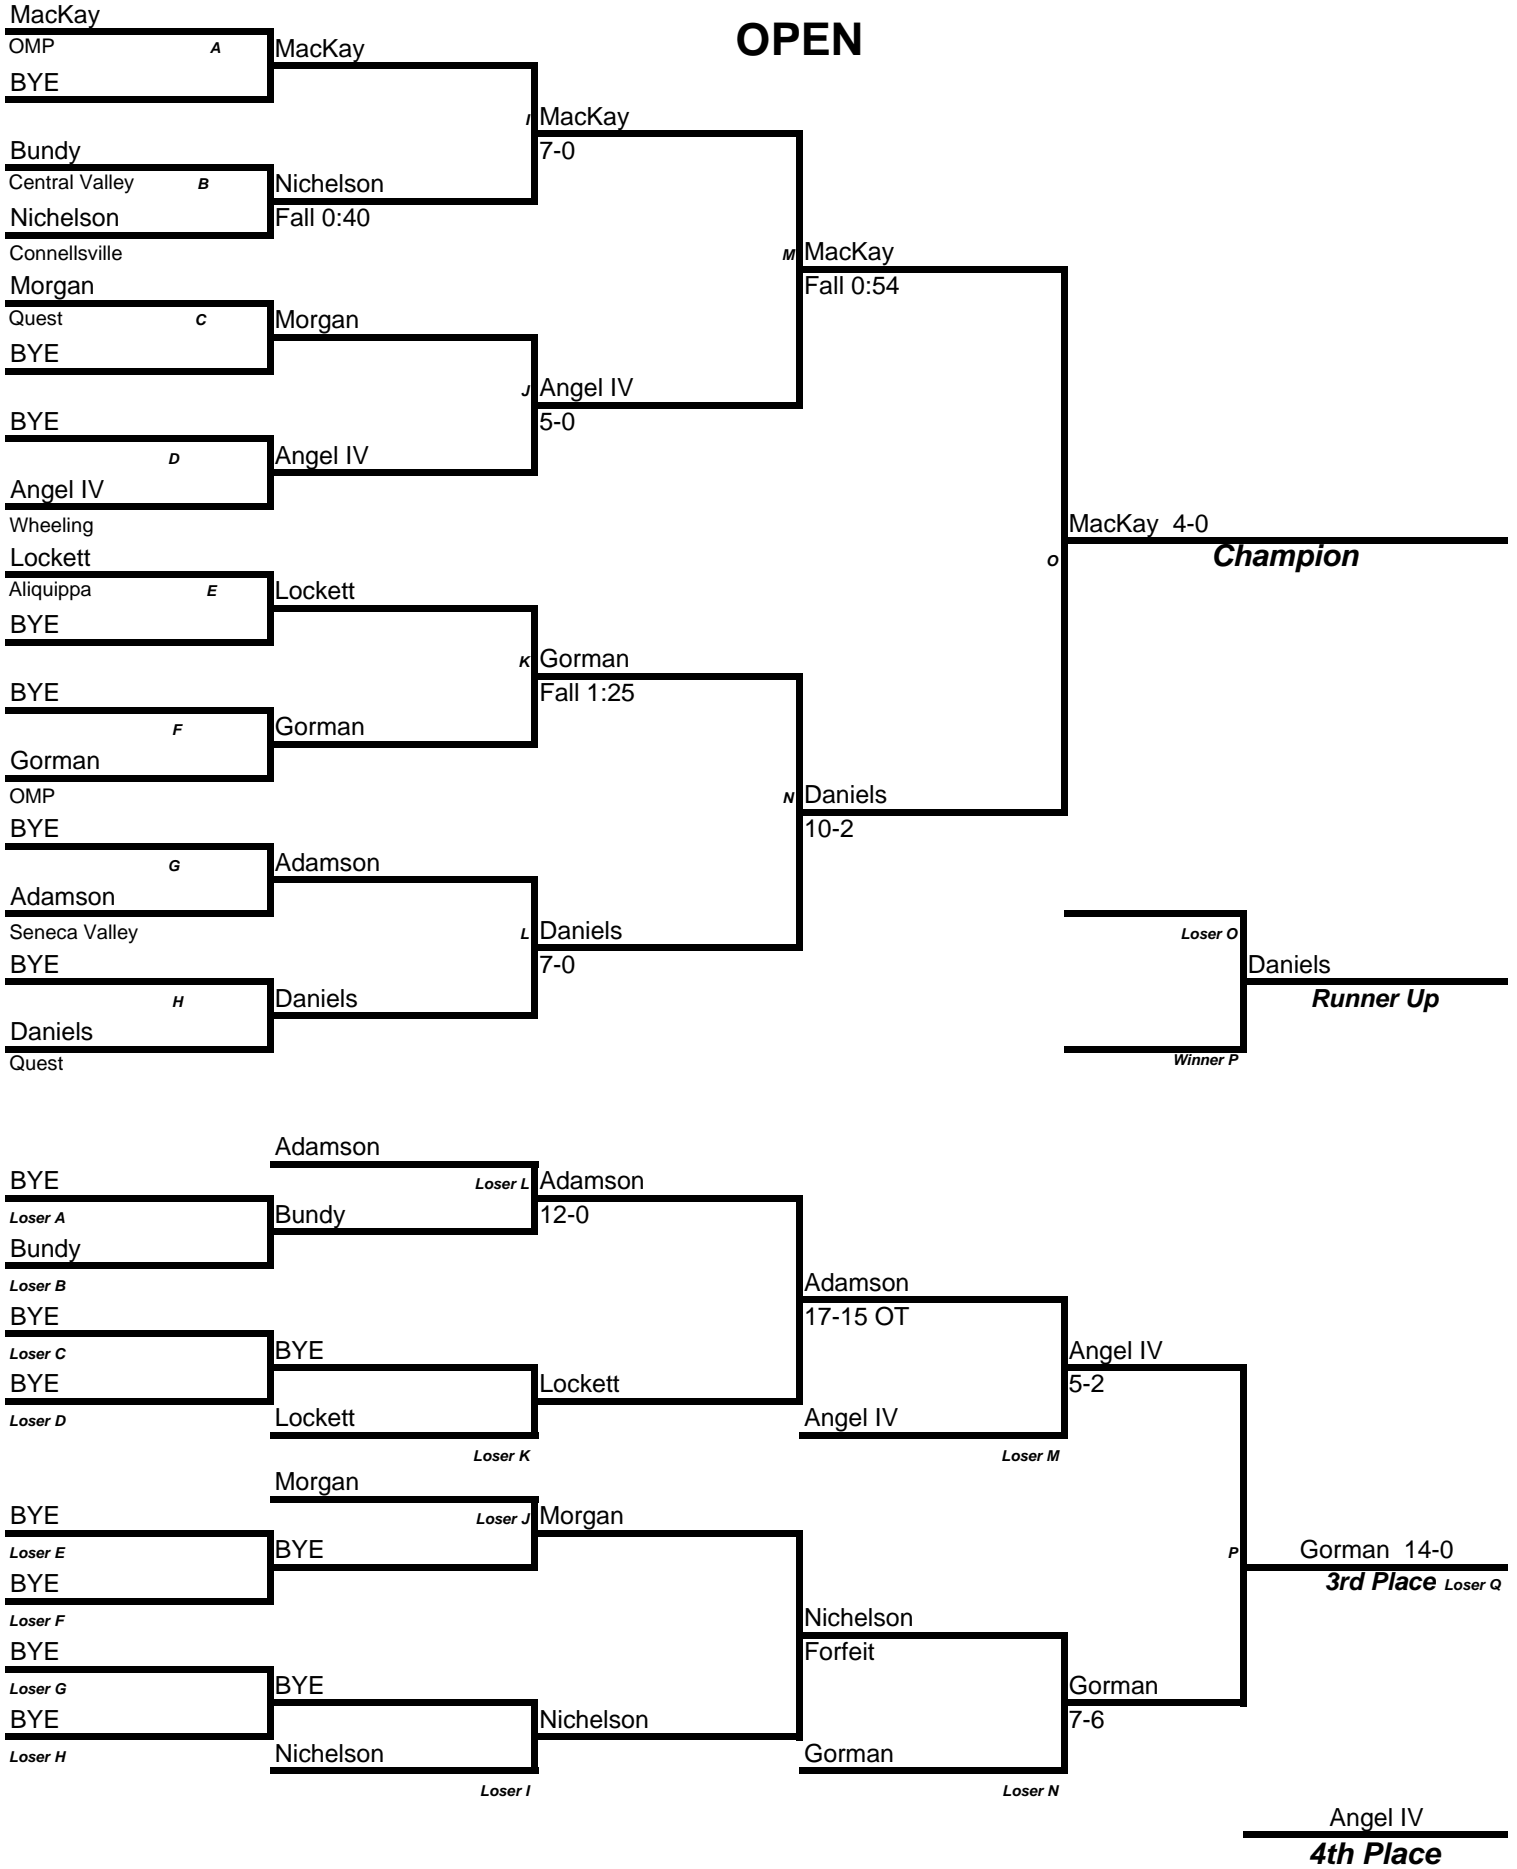

10 & Under 65 LBS OPEN

4th Place

Mat: _____

Age/Weight: 70 lbs

10 & Under 70 LBS OPEN

Mat: _____

Age/Weight: 75-80 lbs

10 & Under 75/80 LBS OPEN