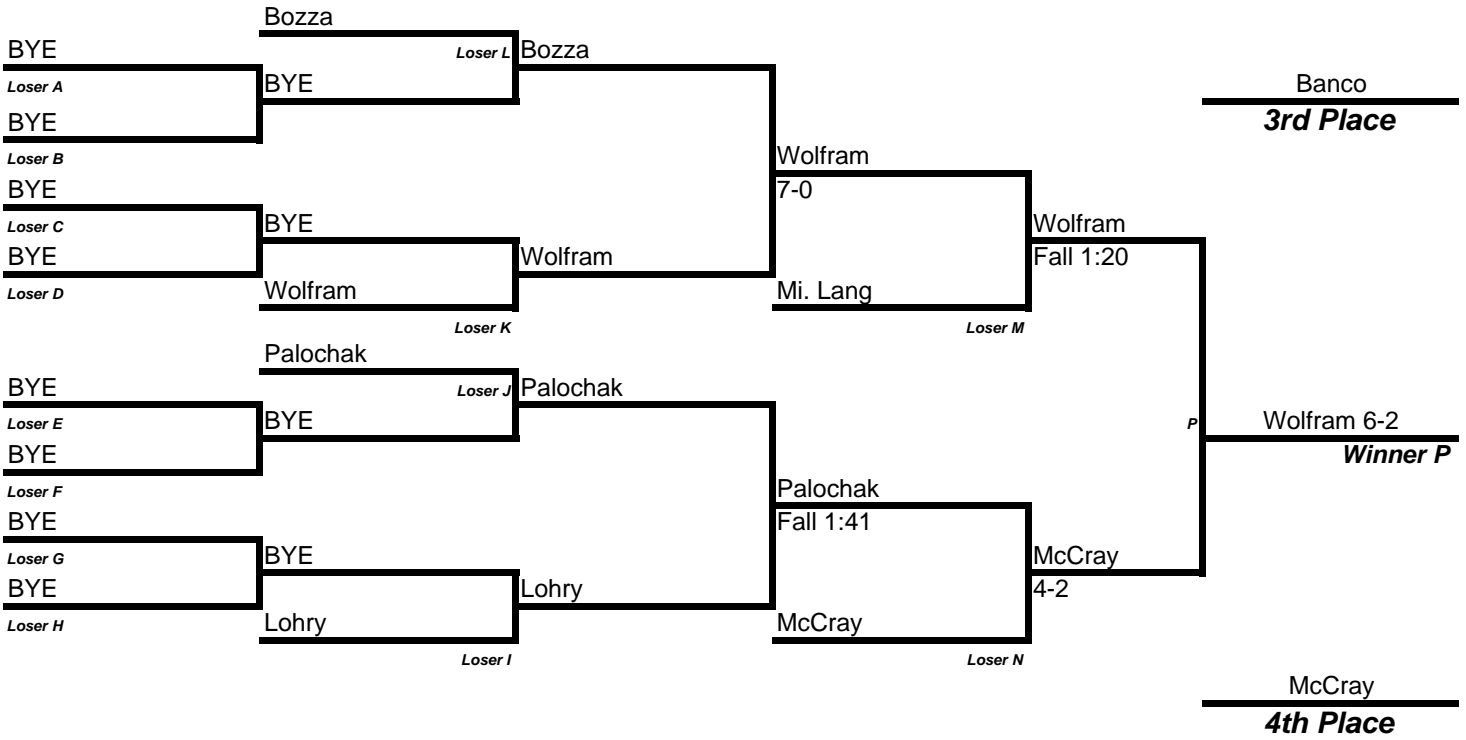

Mat: _____

Age/Weight: 85-90 lbs

10 & Under 85/90 LBS OPEN