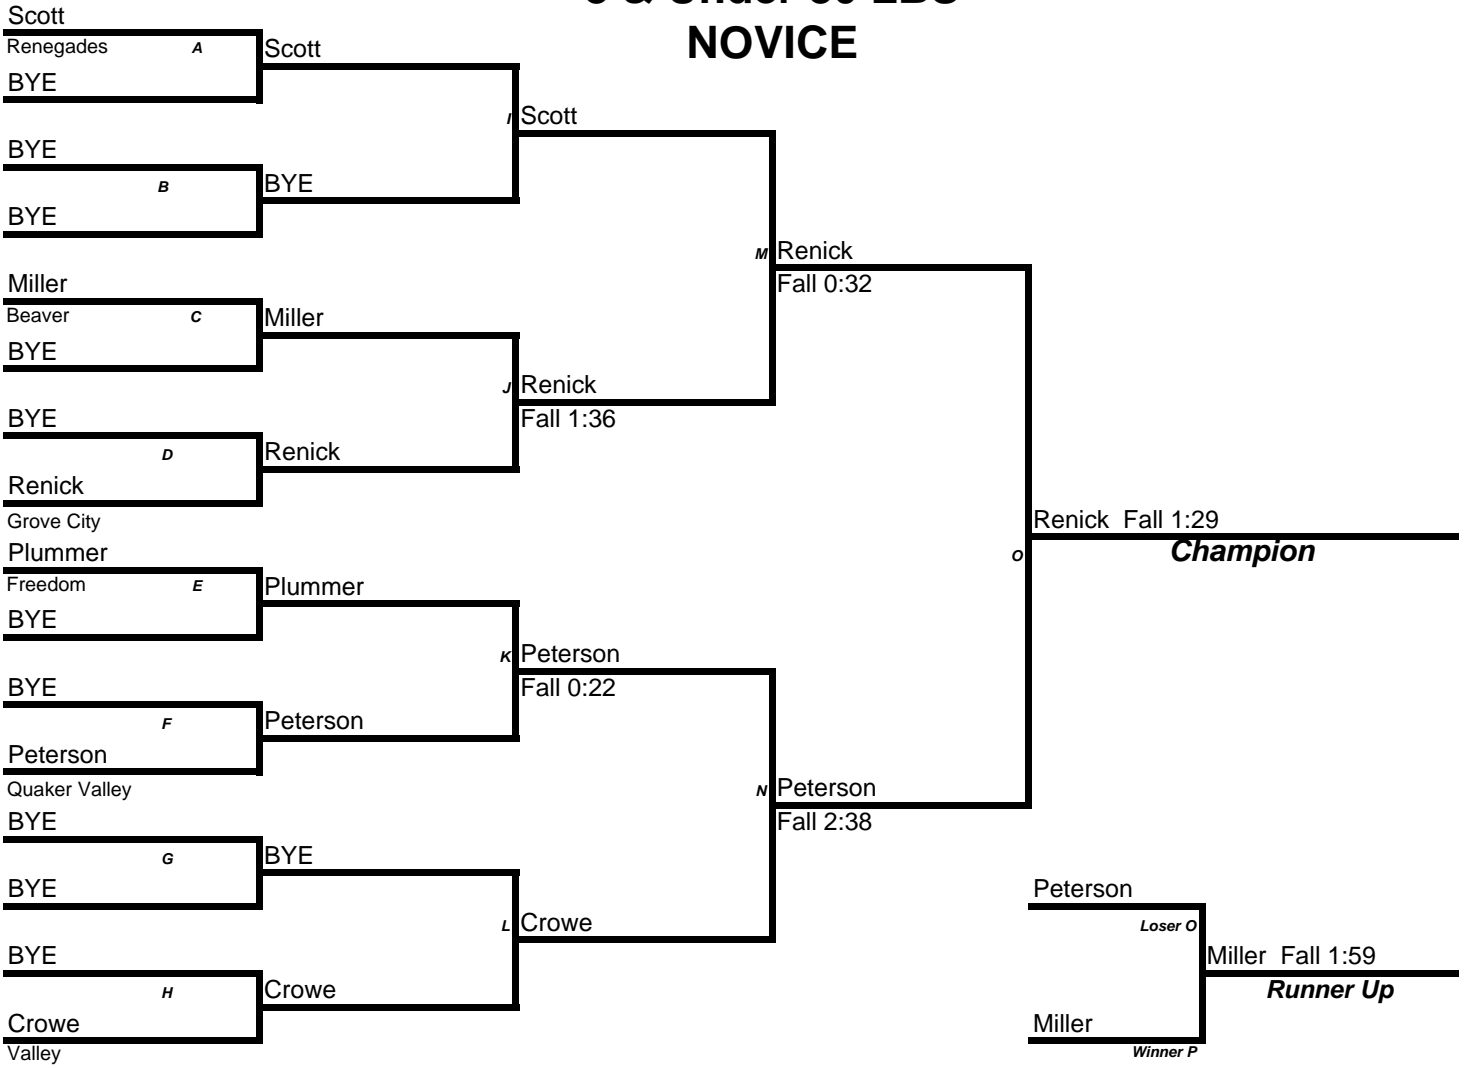

Mat: _____

Age/Weight: 80 lbs

8 & Under 80 LBS NOVICE