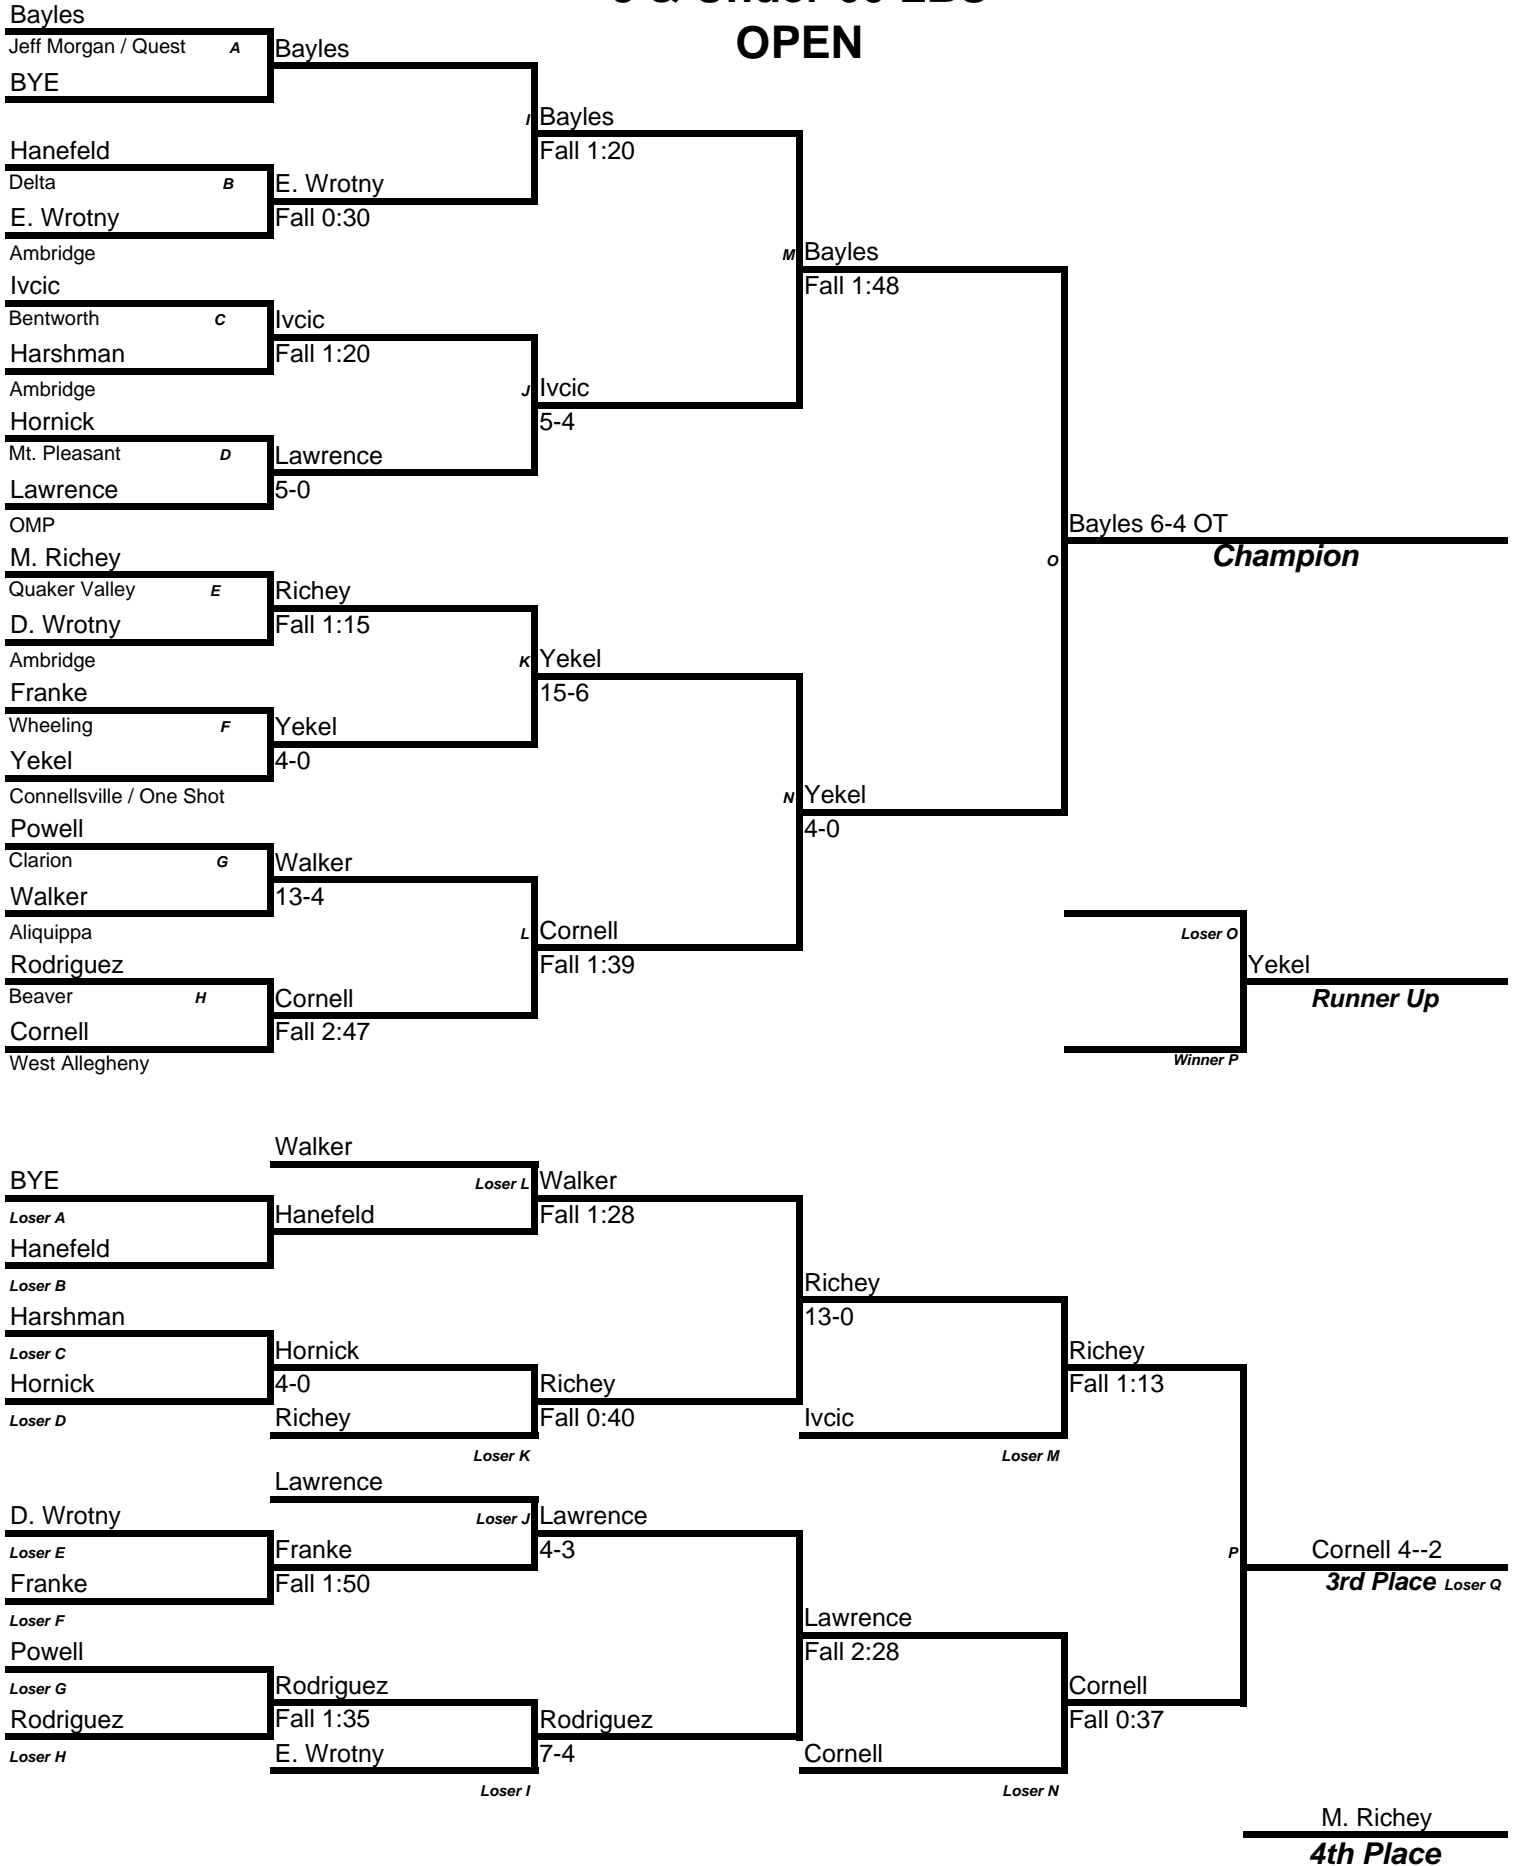

Mat: _____

Age/Weight: 60 lbs

8 & Under 60 LBS OPEN