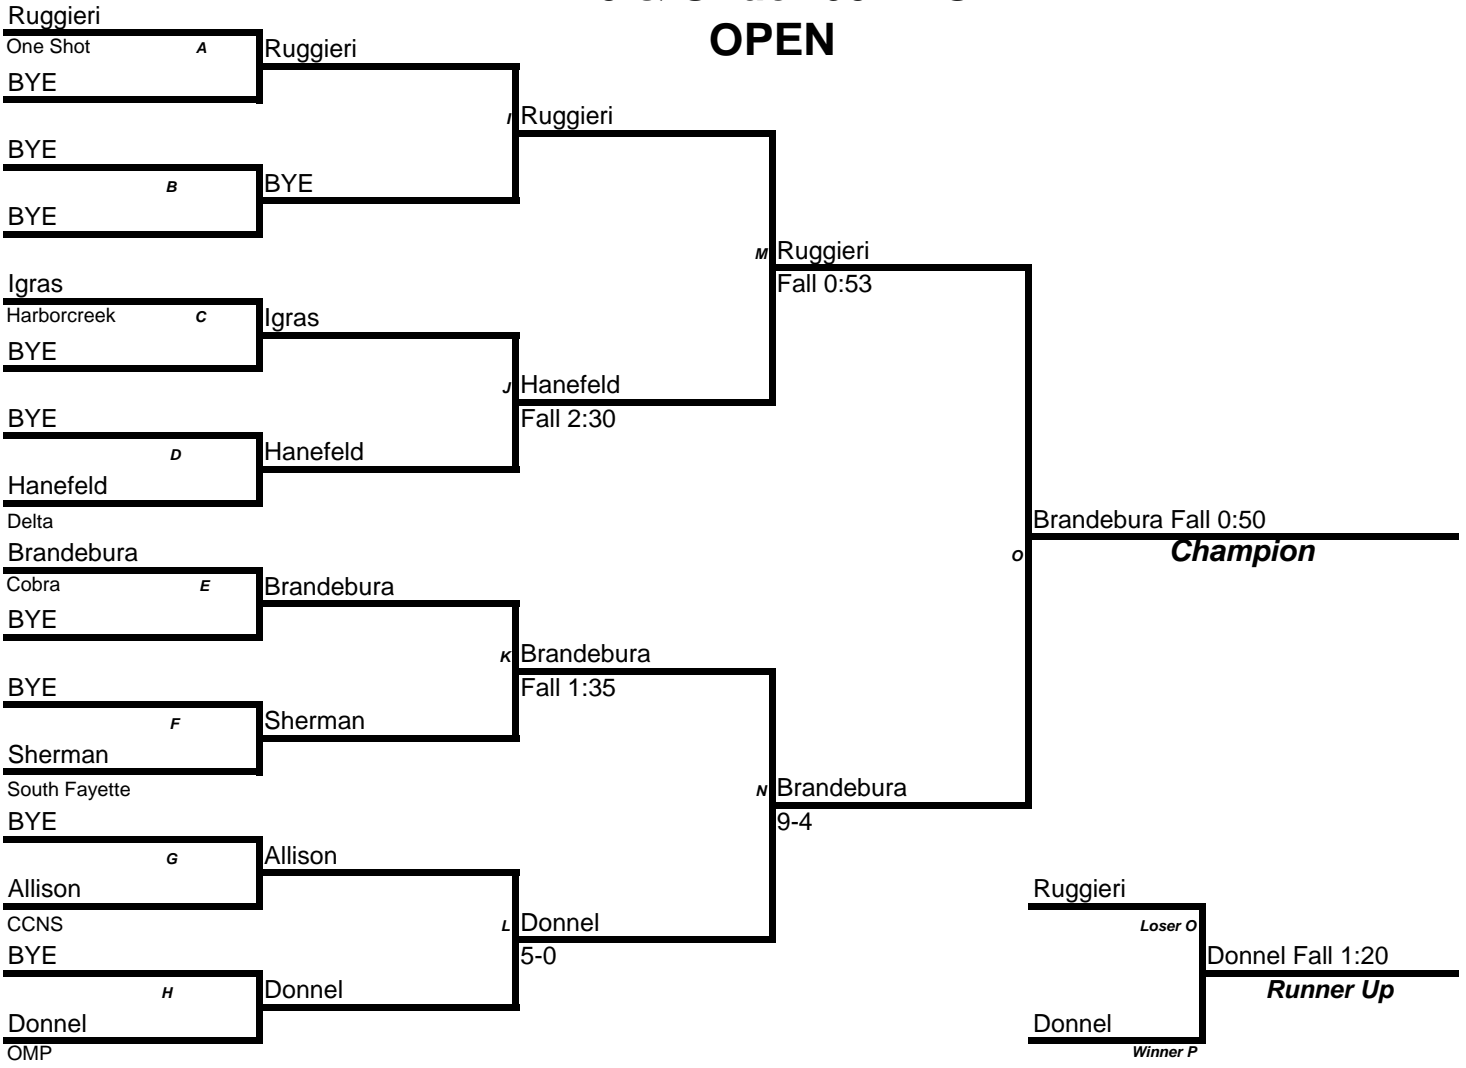

Mat: _____

Age/Weight: 60 lbs

10 & Under 60 LBS OPEN