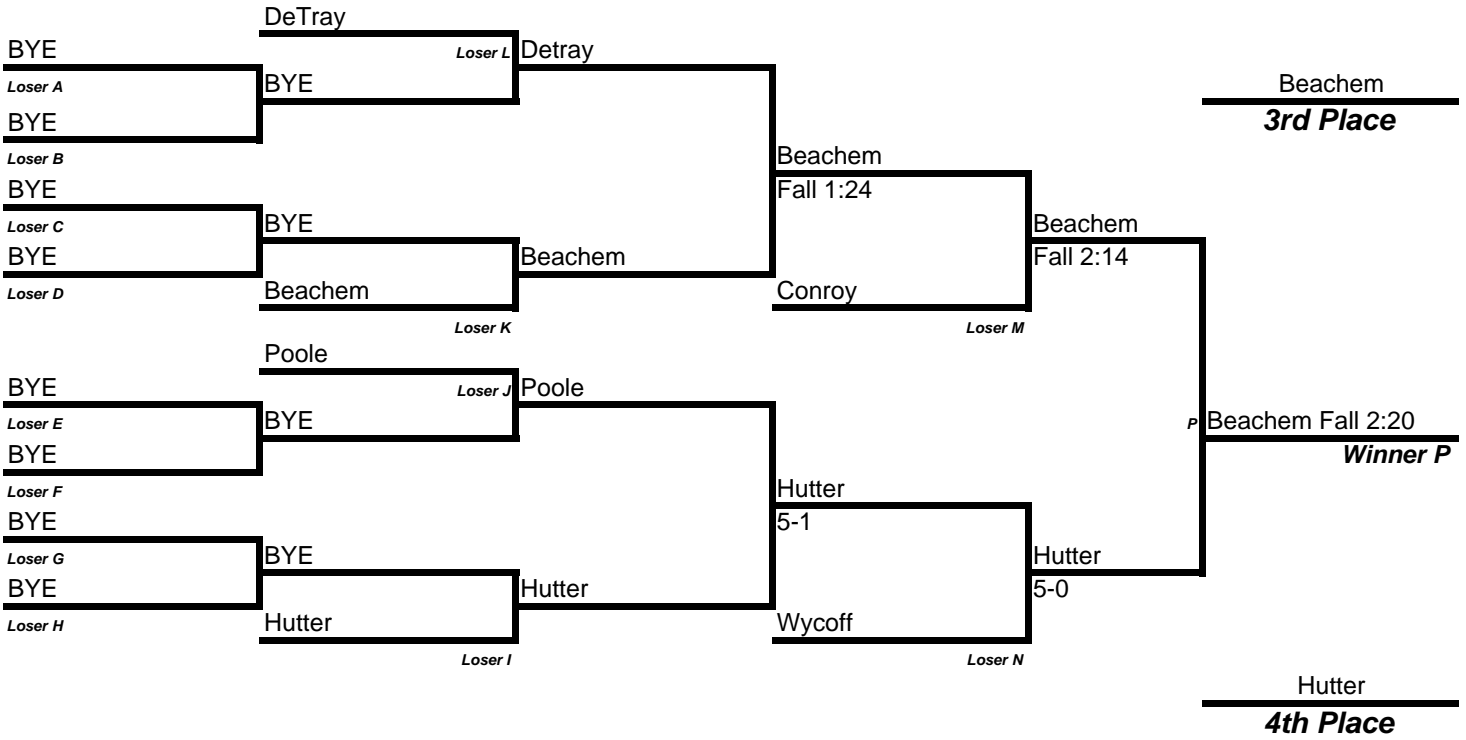

Mat: _____

Age/Weight: 80 lbs

8 & Under 80 LBS OPEN