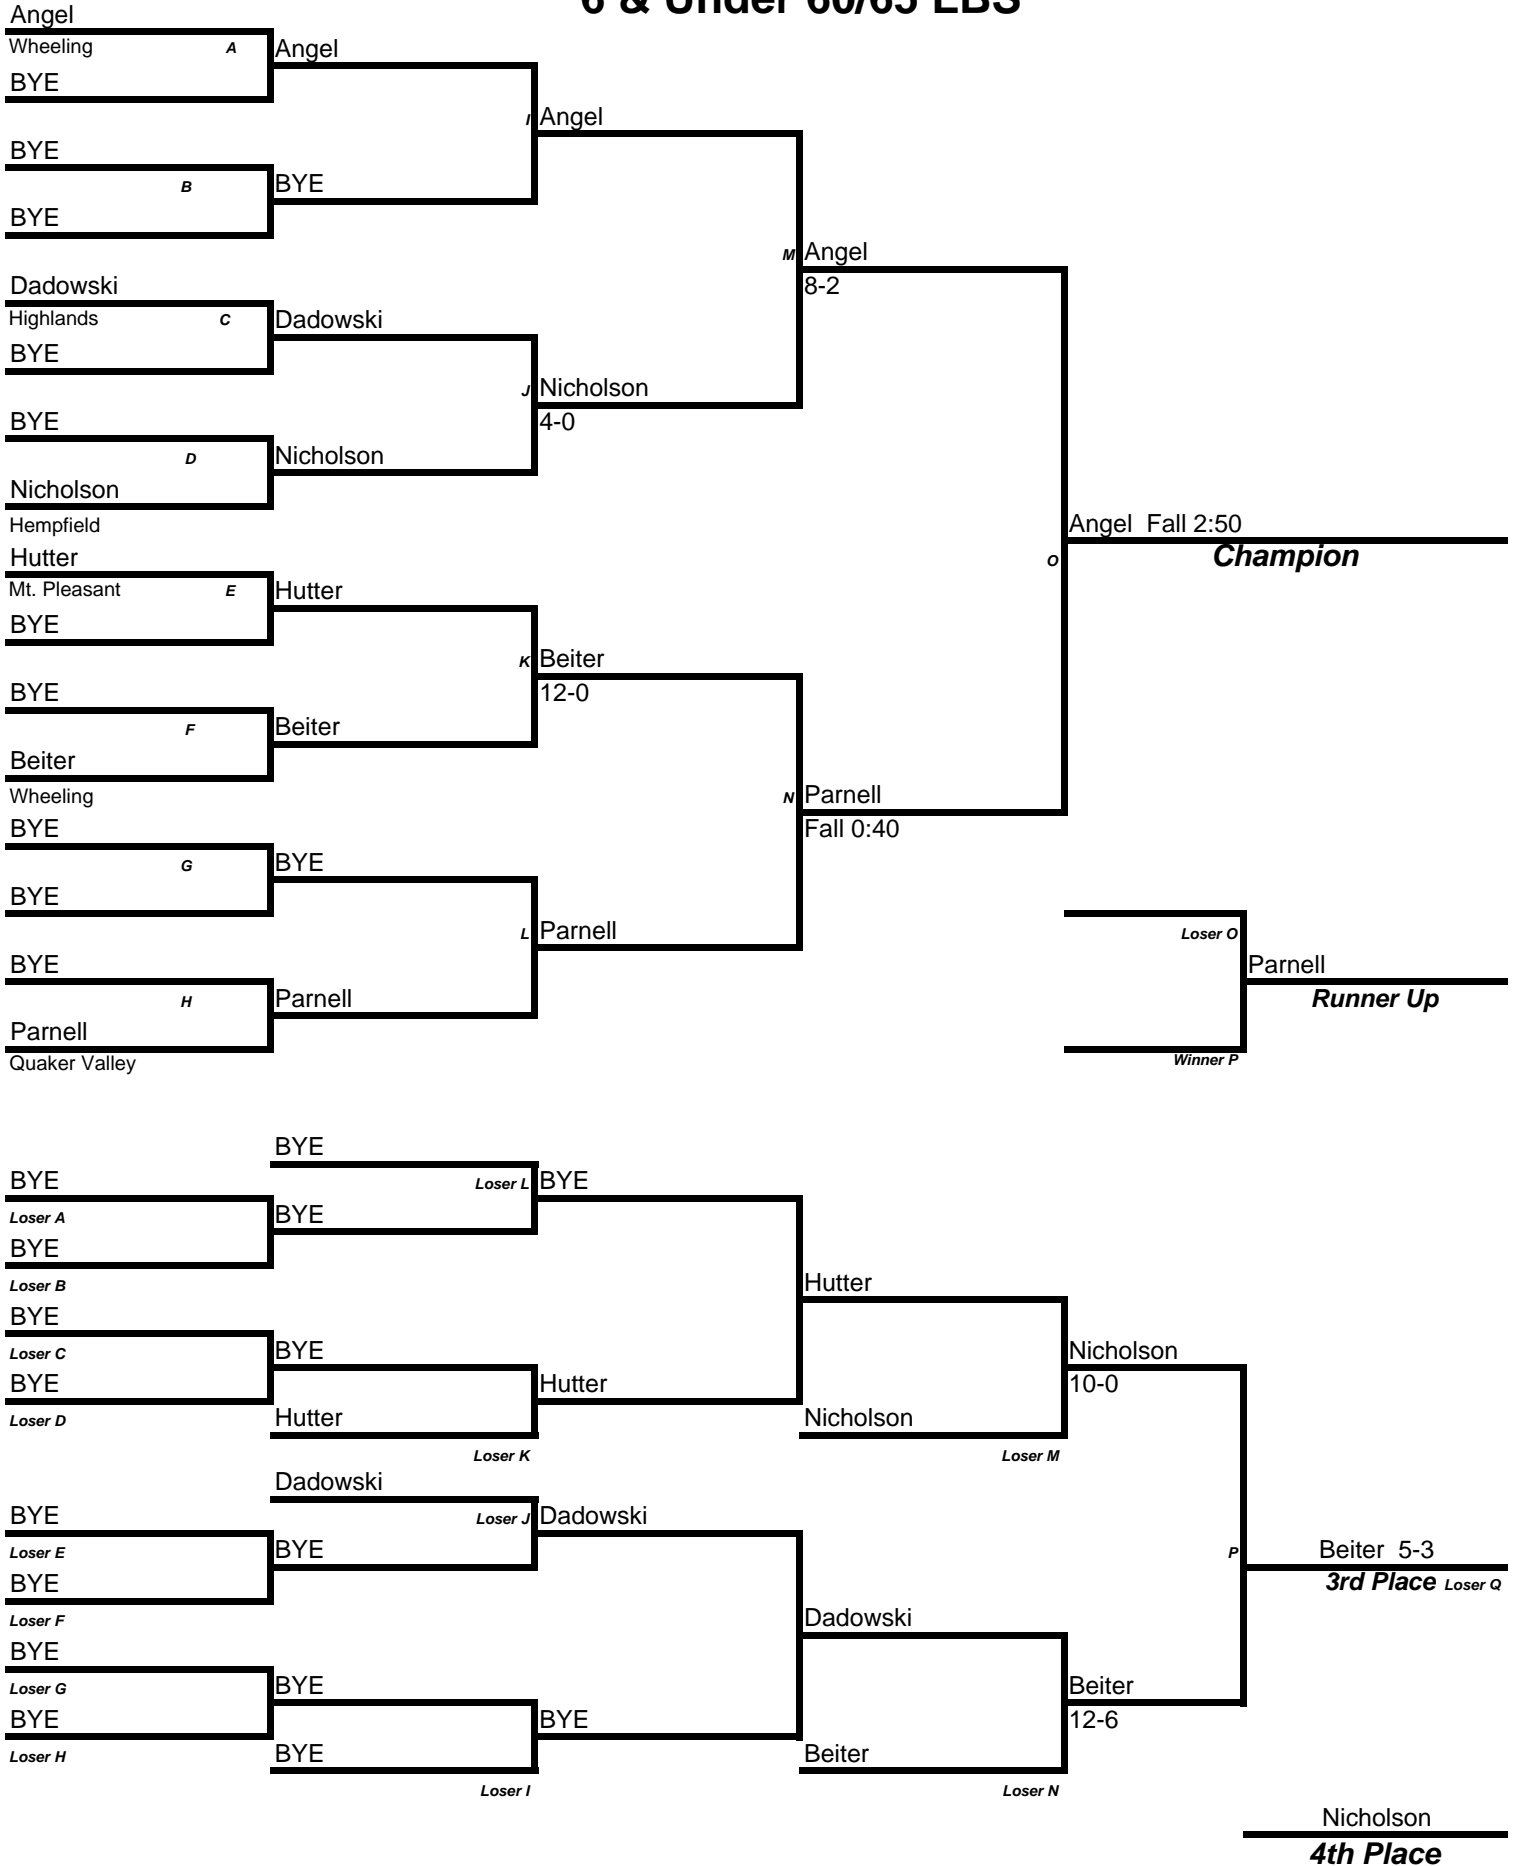

Mat: _____

Age/Weight: 60-65 lbs

6 & Under 60/65 LBS