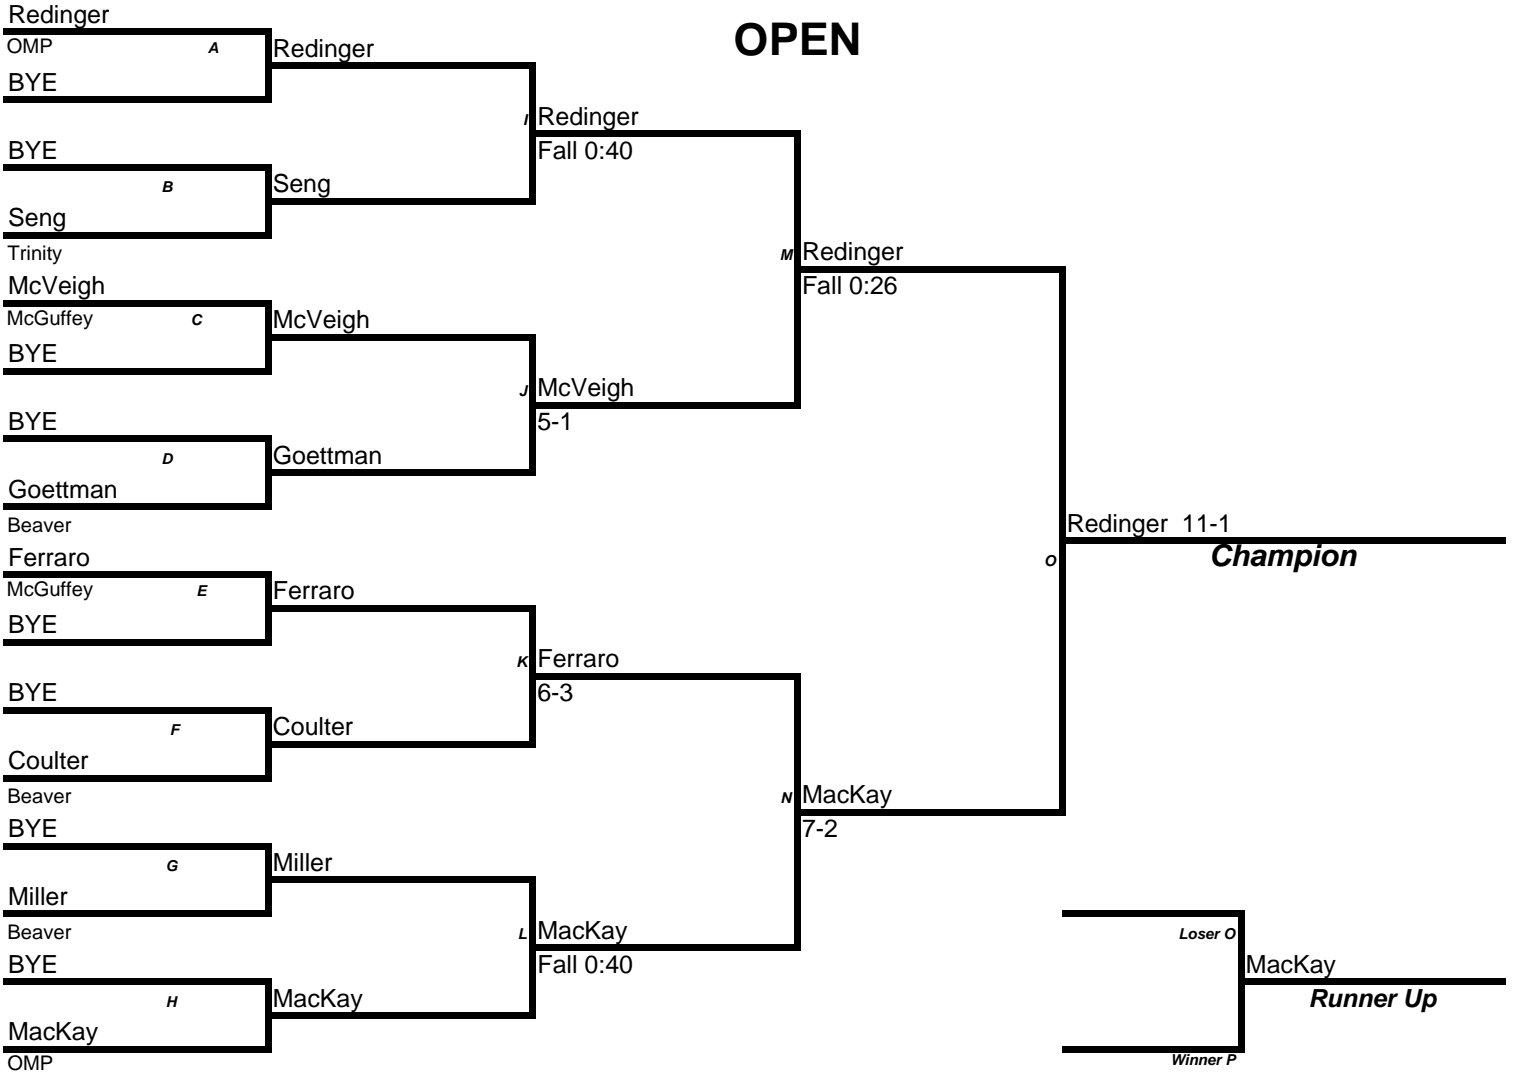

- * Most Falls
- * Most Tech Falls
- * Most Points

Mat: _____

Age/Weight: 80-85 lbs

12 & Under 80/85 LBS OPEN

Mat: _____

Age/Weight: 90 lbs

12 & Under 90 LBS OPEN

Mat: _____