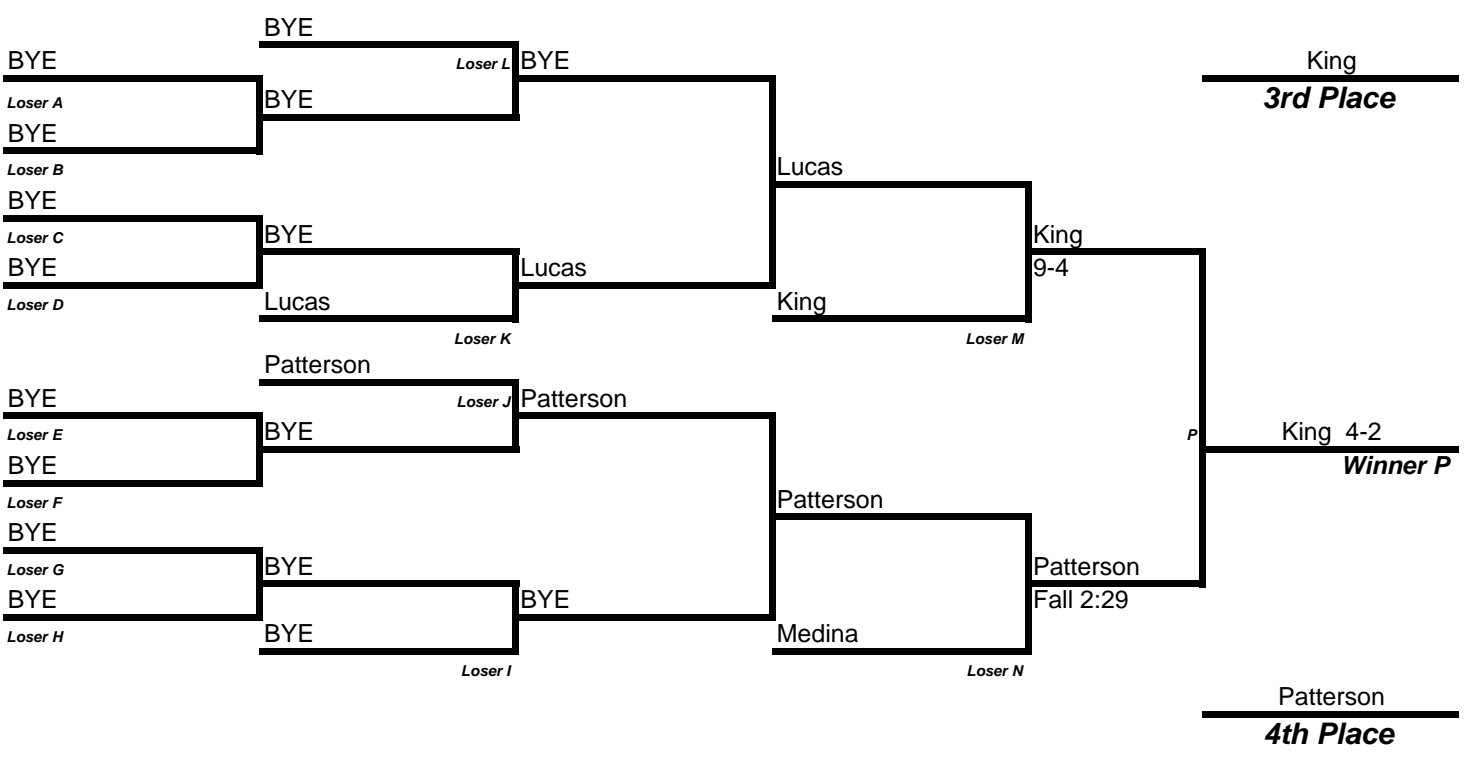

- * Most Falls
- * Most Tech Falls
- * Most Points

Mat: _____

Age/Weight: 80-85 lbs

12 & Under 80/85 LBS OPEN

Mat: _____

Age/Weight: 90 lbs

12 & Under 90 LBS OPEN

Mat: _____