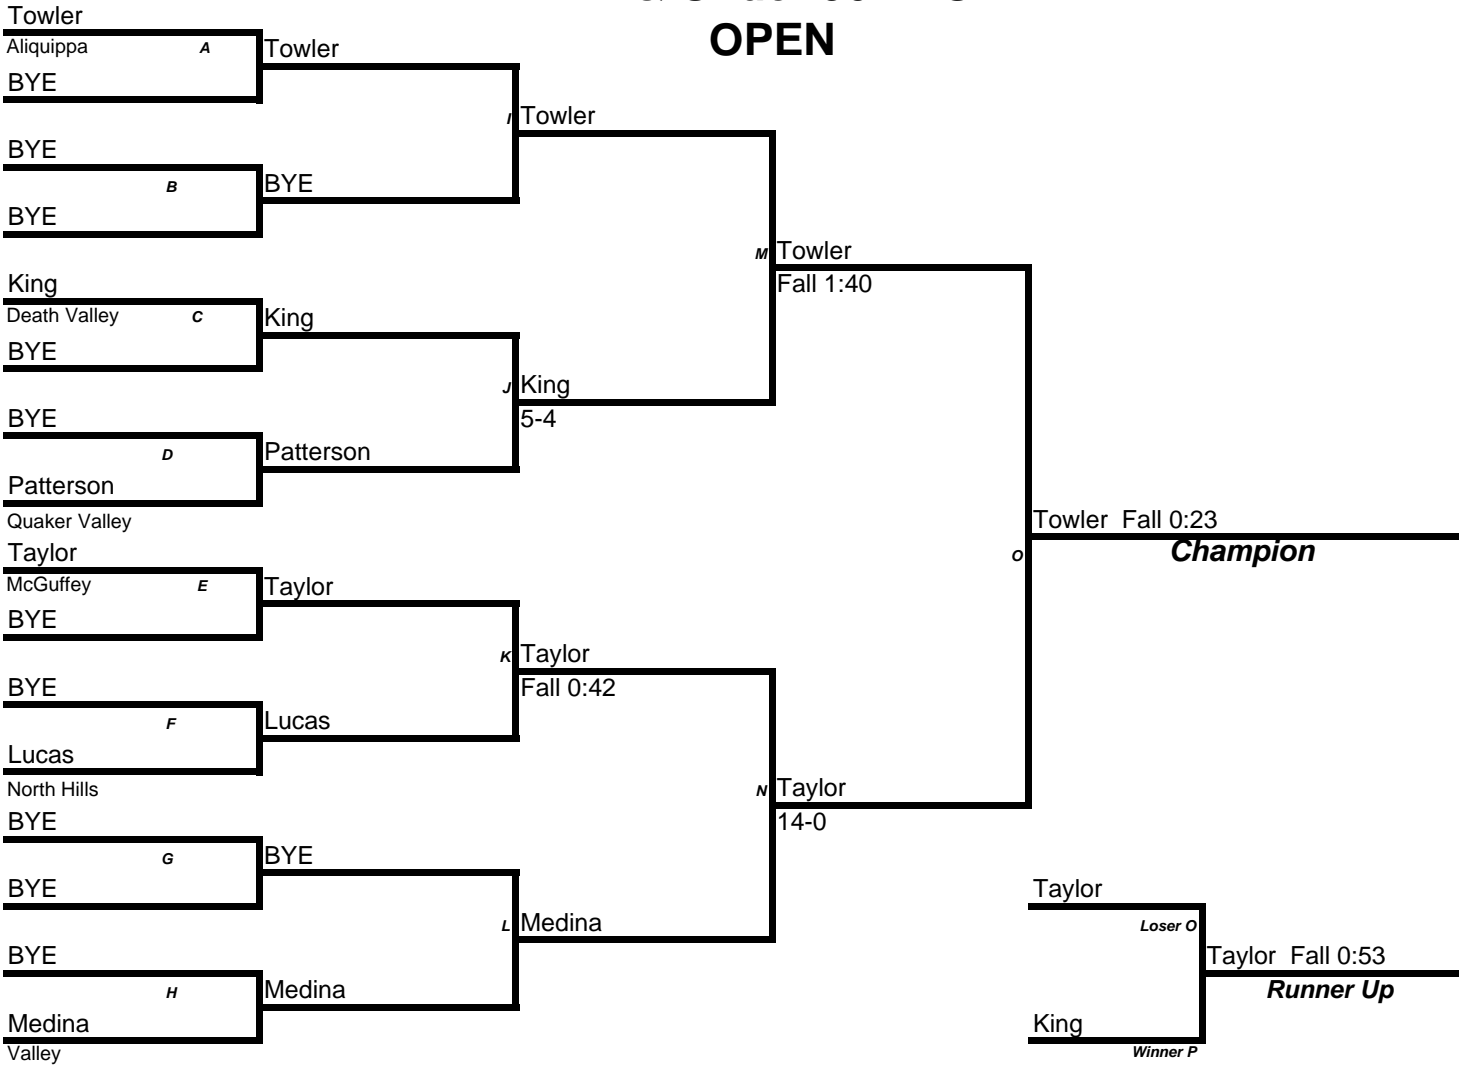

- * Most Falls
- * Most Tech Falls
- * Most Points

Mat: _____

Age/Weight: 80-85 lbs

12 & Under 80/85 LBS OPEN

Mat: _____

Age/Weight: 90 lbs

12 & Under 90 LBS OPEN

Mat: _____