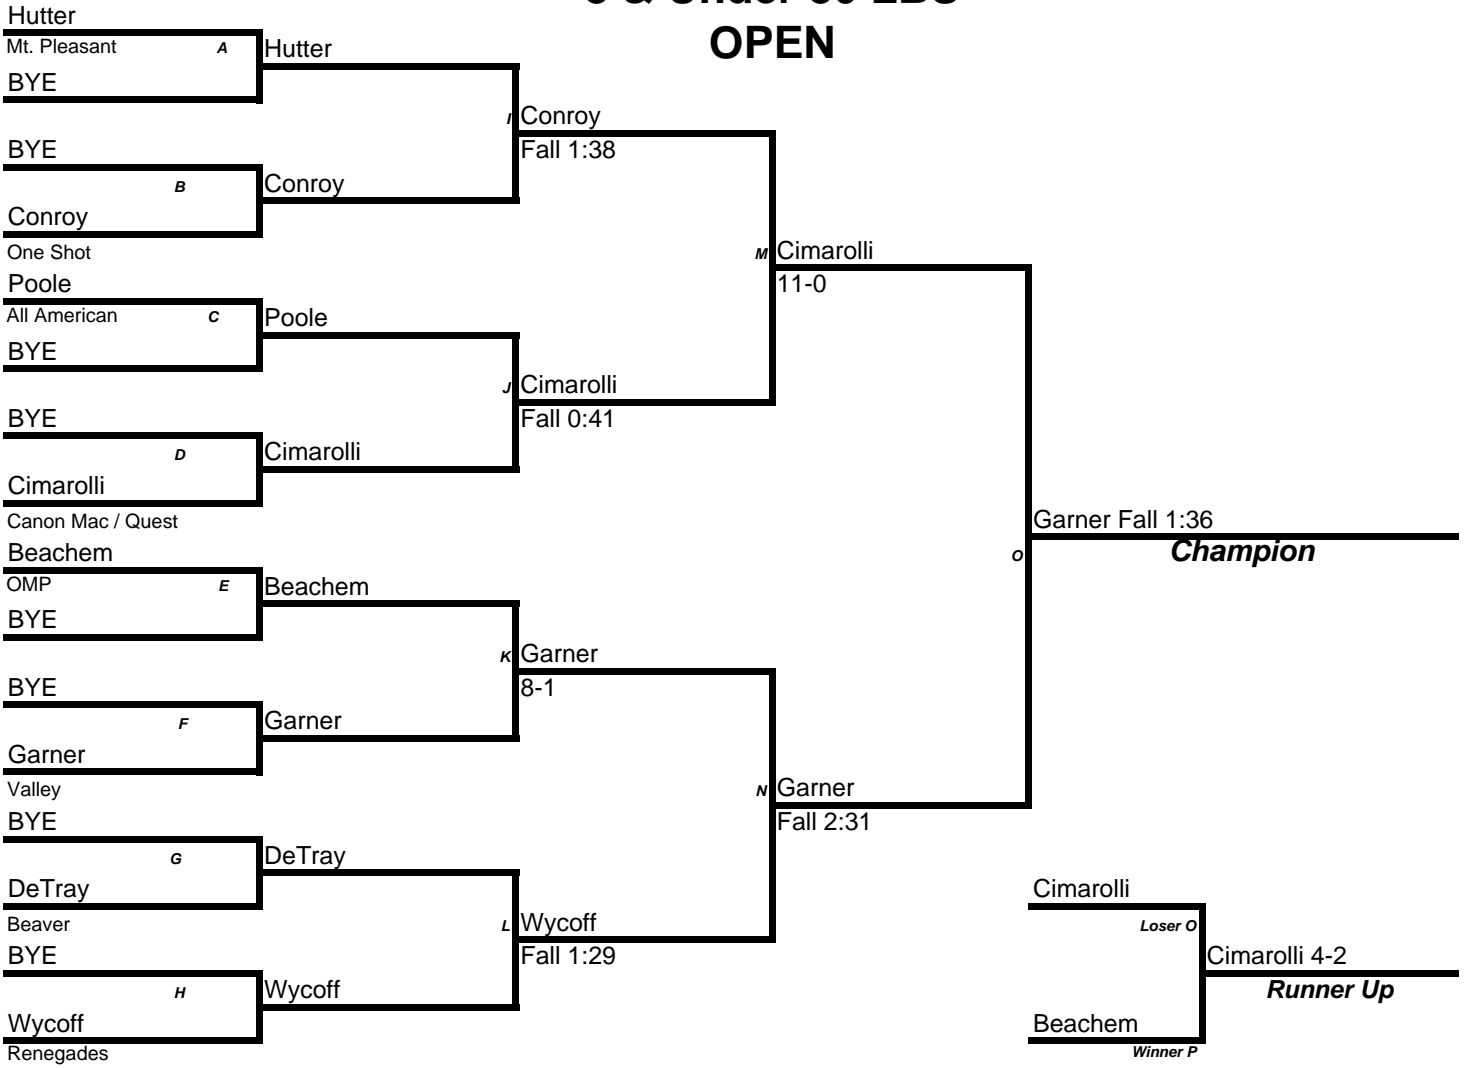

Age/Weight: 80 lbs

8 & Under 80 LBS OPEN

Mat: _____

Age/Weight: 110 lbs

8 & Under 110 LBS OPEN

Garcia
Hopewell
Means
Renegades

Garcia
Fall 1:55

3 - MAN ROUND ROBIN