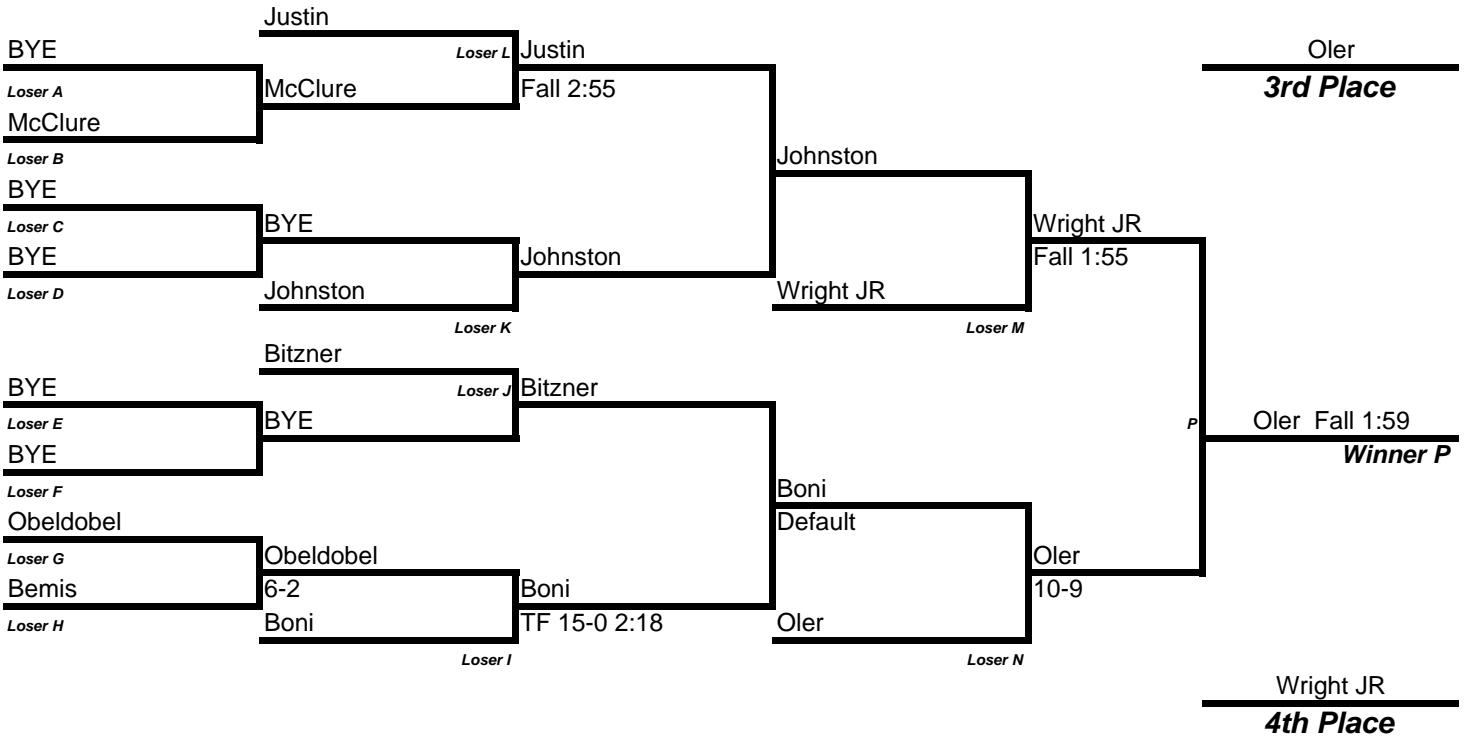

8 & Under 50 LBS NOVICE