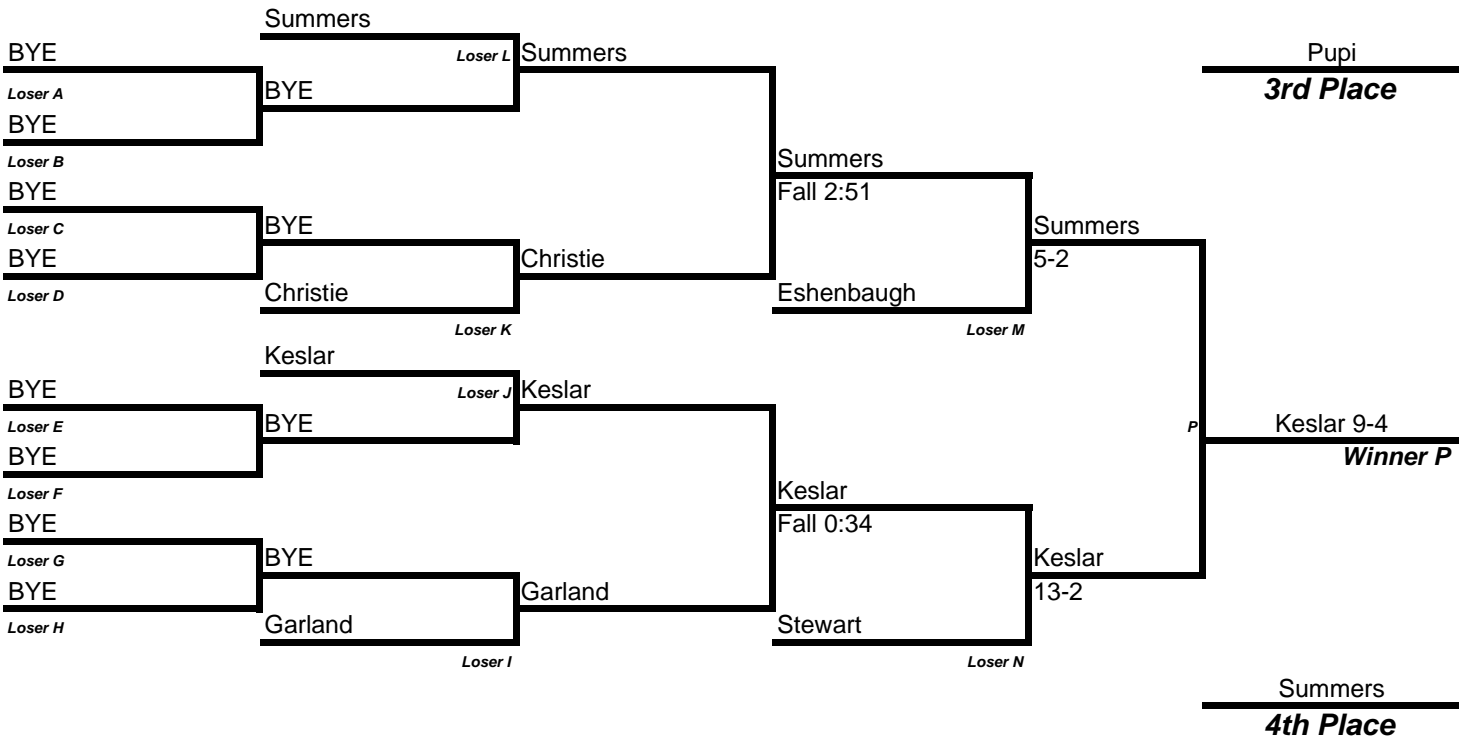

Age/Weight: 60-65 lbs

10 & Under 60/65 LBS

NOVICE

Mat: _____

Age/Weight: 70-75 lbs

10 & Under 70/75 LBS NOVICE

Mat: _____

Age/Weight: 80-85 lbs