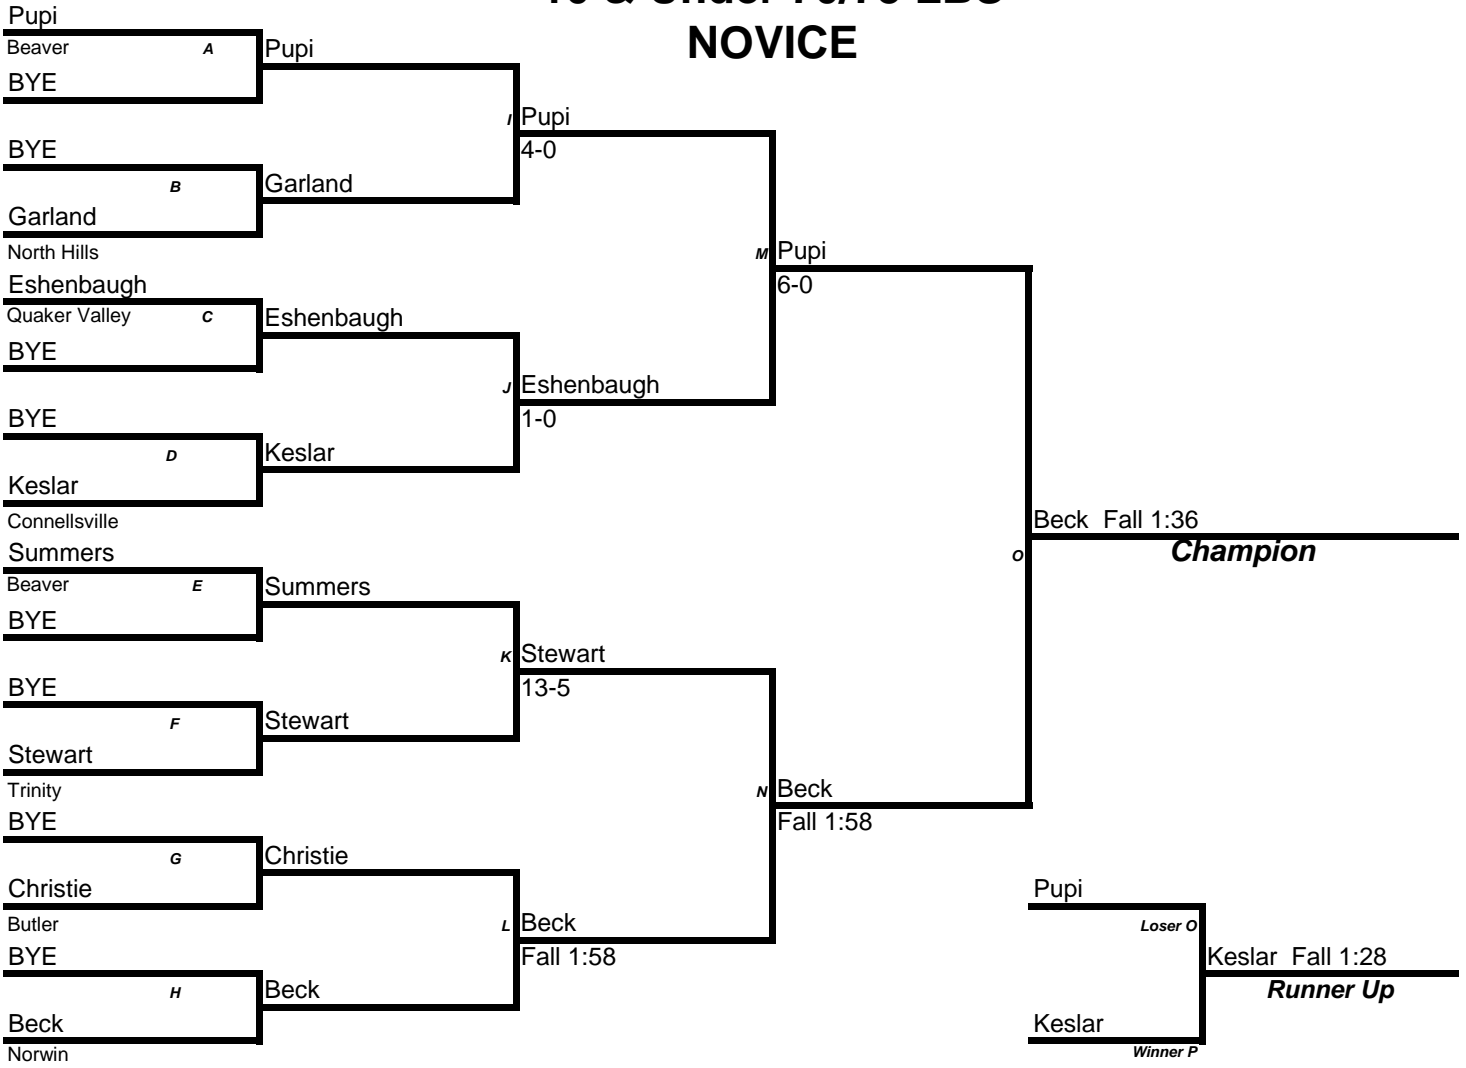

Age/Weight: 60-65 lbs

10 & Under 60/65 LBS

NOVICE

Mat: _____

Age/Weight: 70-75 lbs

10 & Under 70/75 LBS NOVICE

Mat: _____

Age/Weight: 80-85 lbs