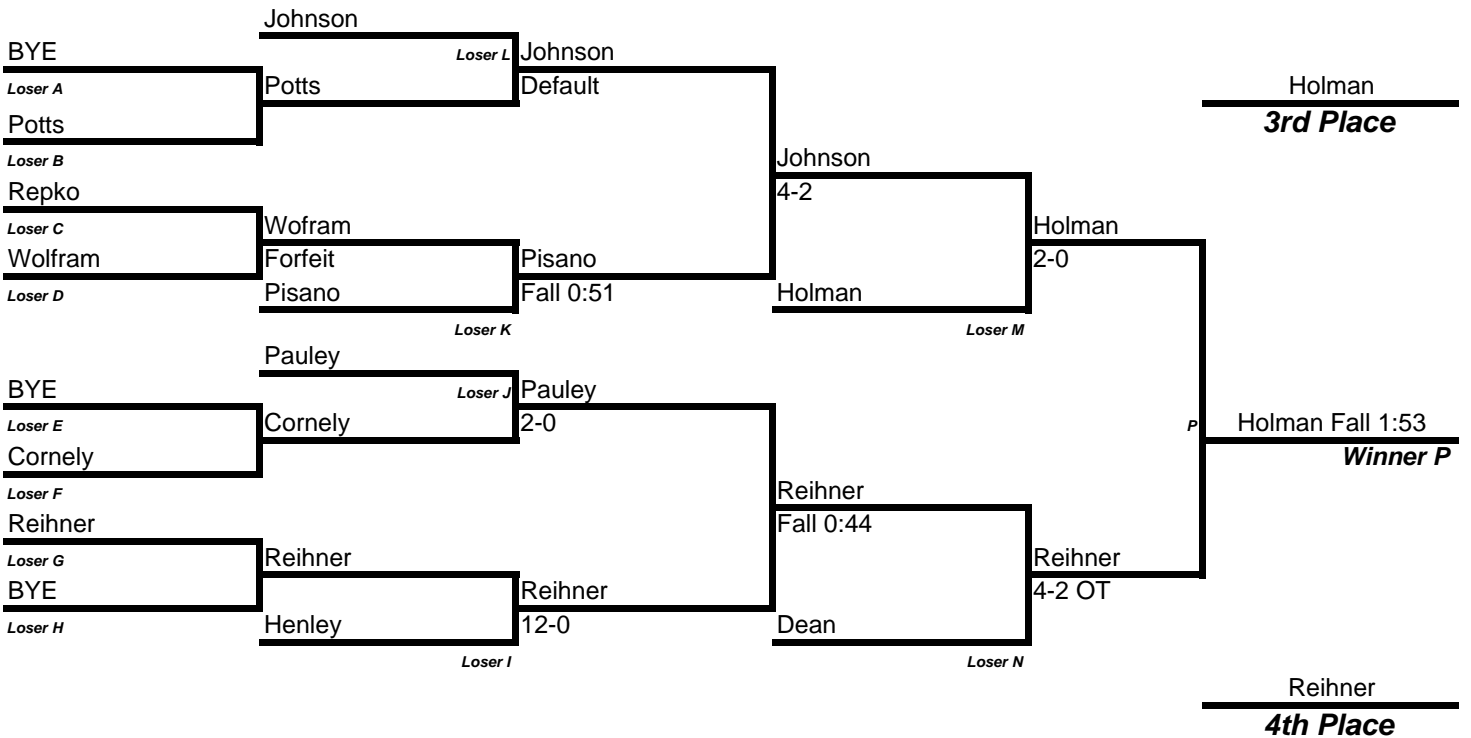

10 & Under 65 LBS OPEN

4th Place

Mat: _____

Age/Weight: 70 lbs

10 & Under 70 LBS OPEN

Mat: _____

Age/Weight: 75-80 lbs

10 & Under 75/80 LBS OPEN