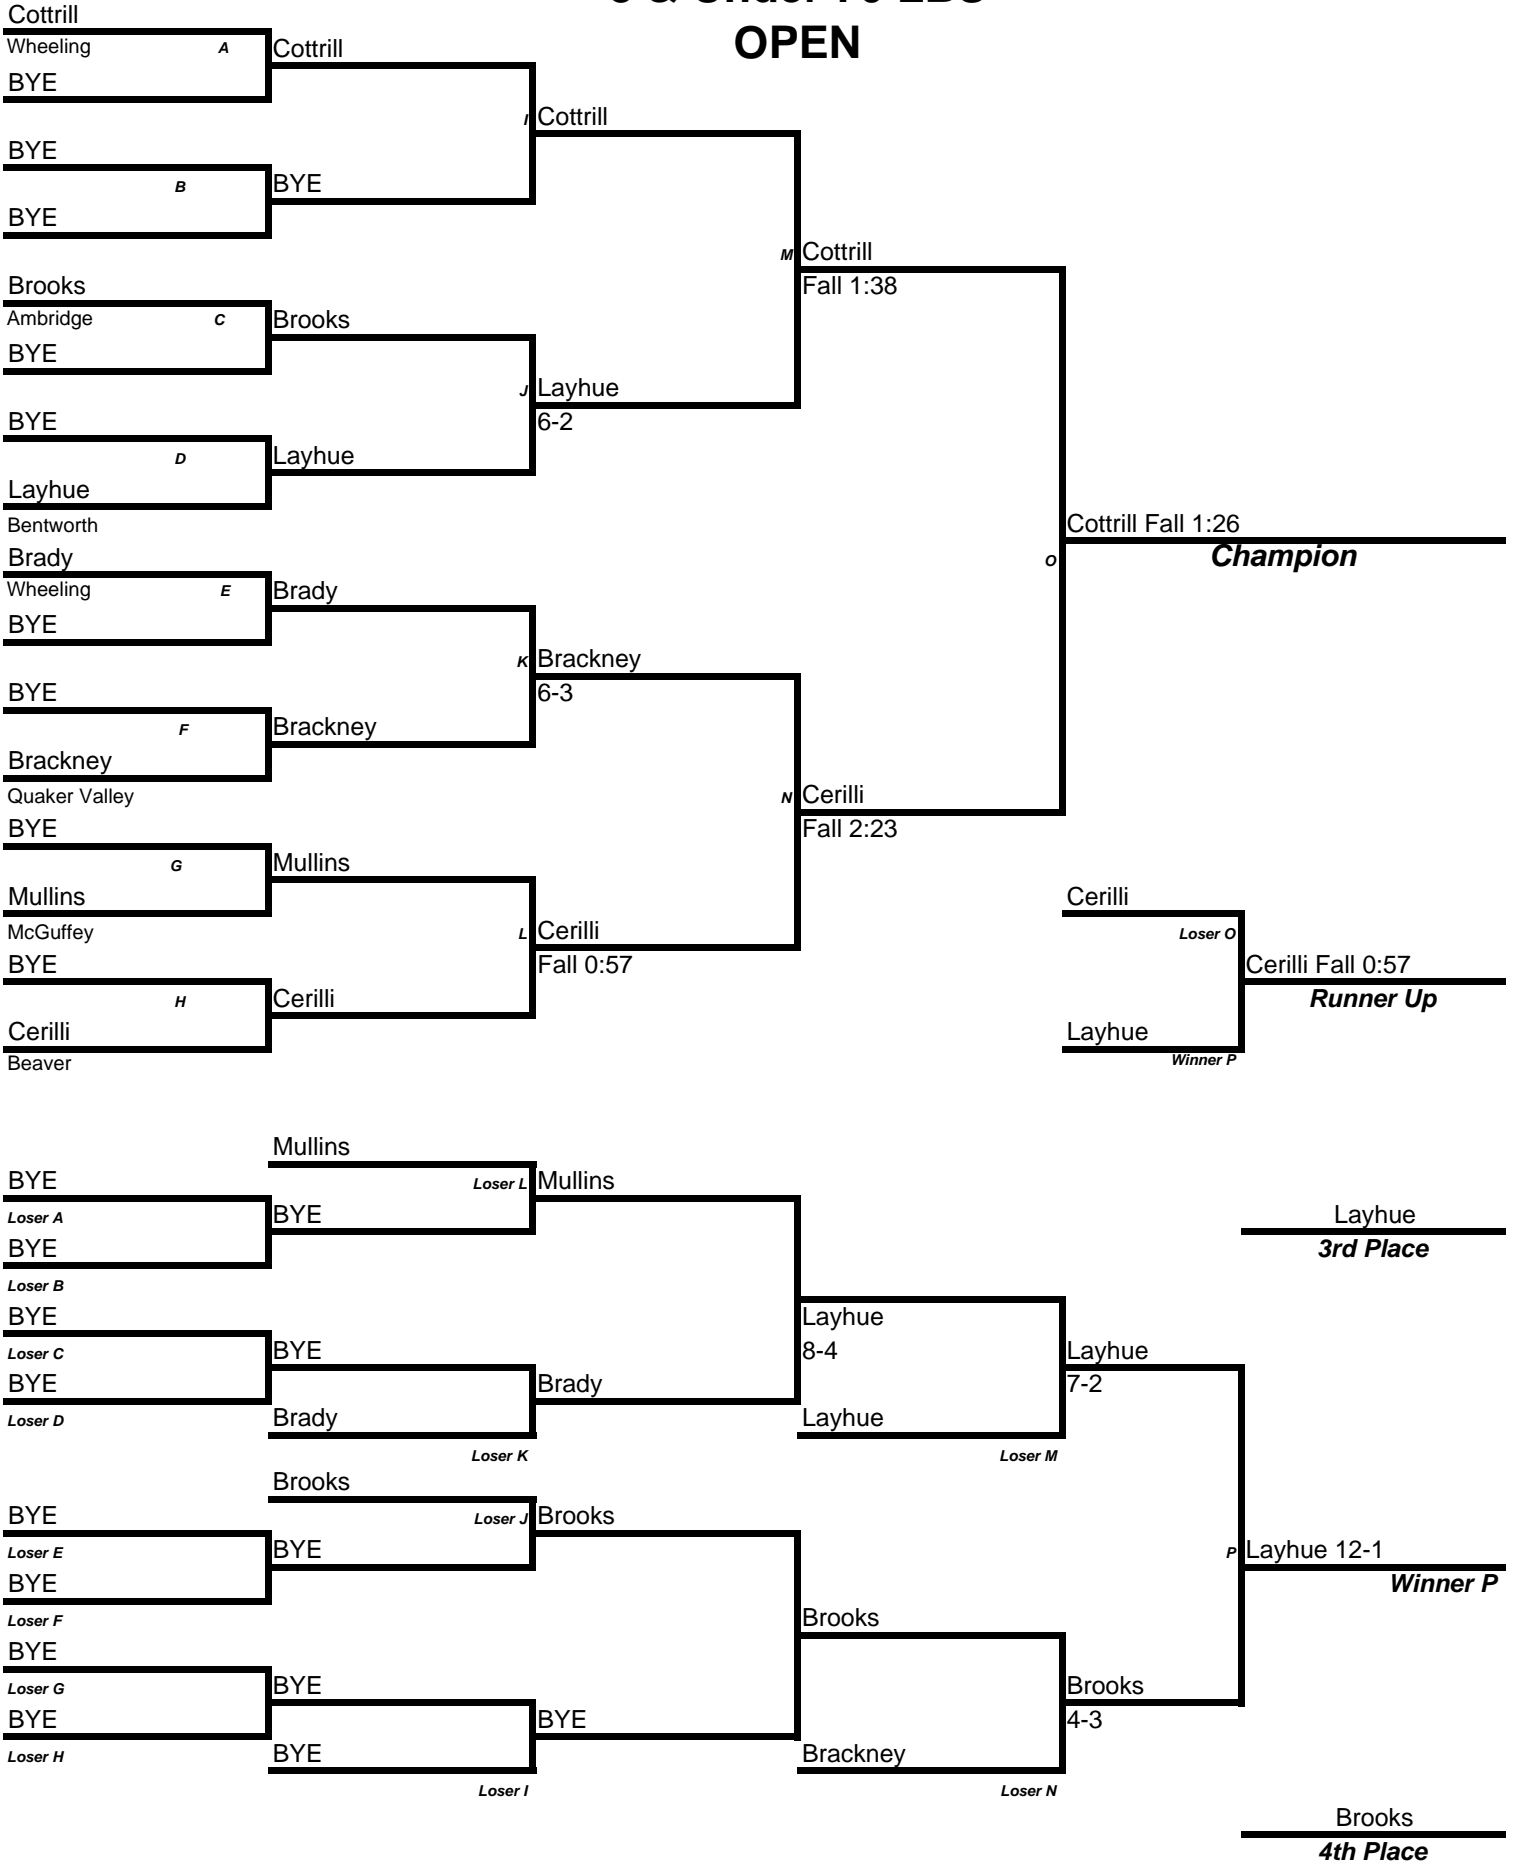

8 & Under 60 LBS OPEN

Mat: _____

Age/Weight: 65 lbs

8 & Under 65 LBS OPEN

Mat: _____

Age/Weight: 70 lbs

8 & Under 70 LBS OPEN

Mat: _____