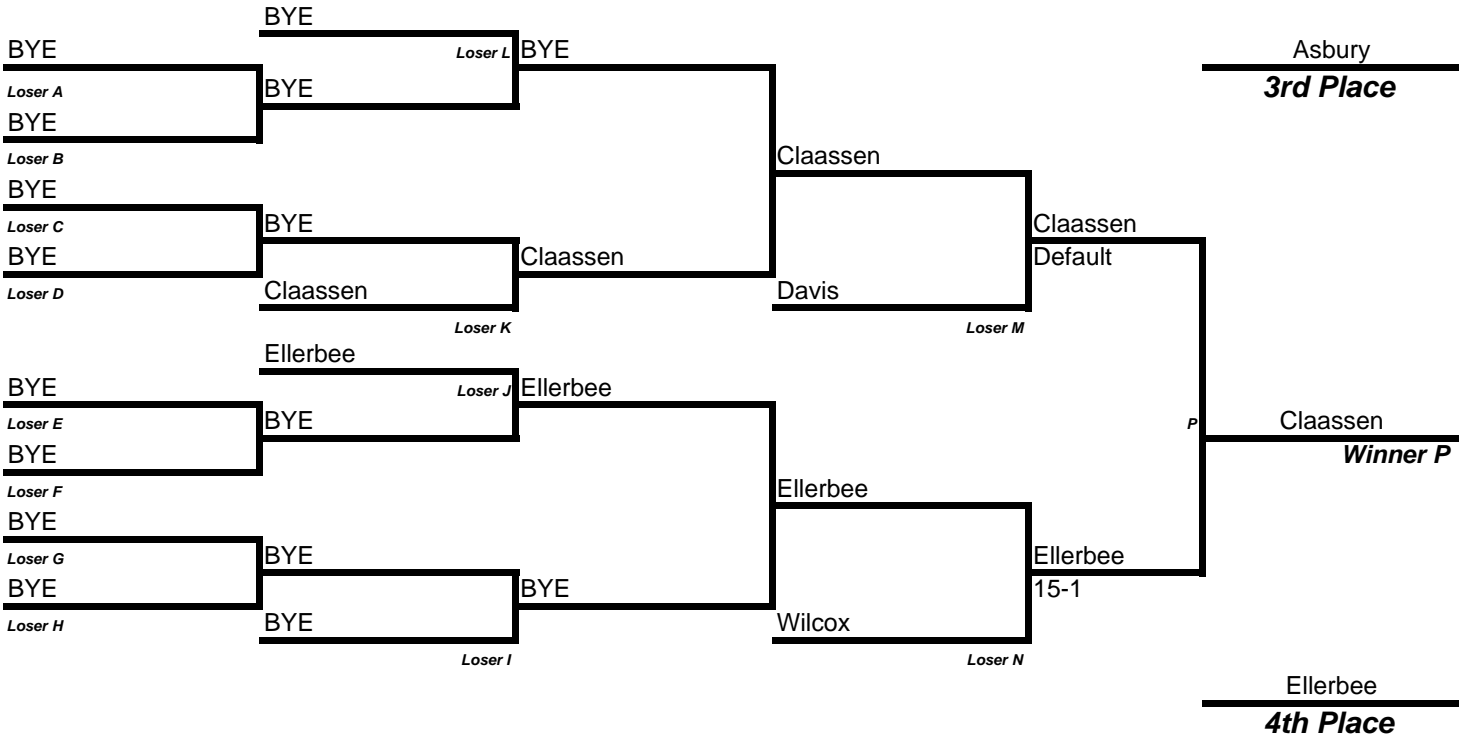

Mat: _____

Age/Weight: 80 lbs

6 & Under 80 LBS