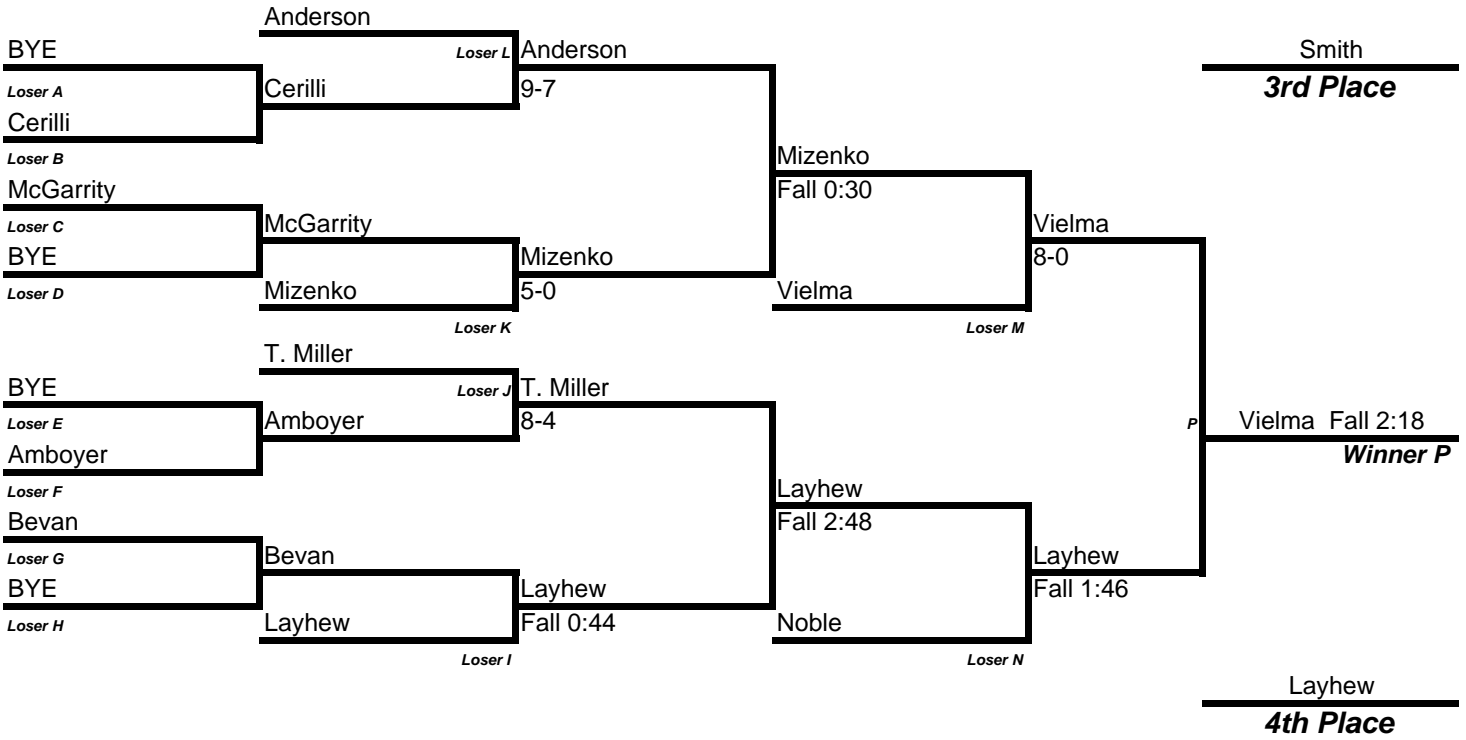

Mat: _____

Age/Weight: 65 lbs

8 & Under 65 LBS NOVICE