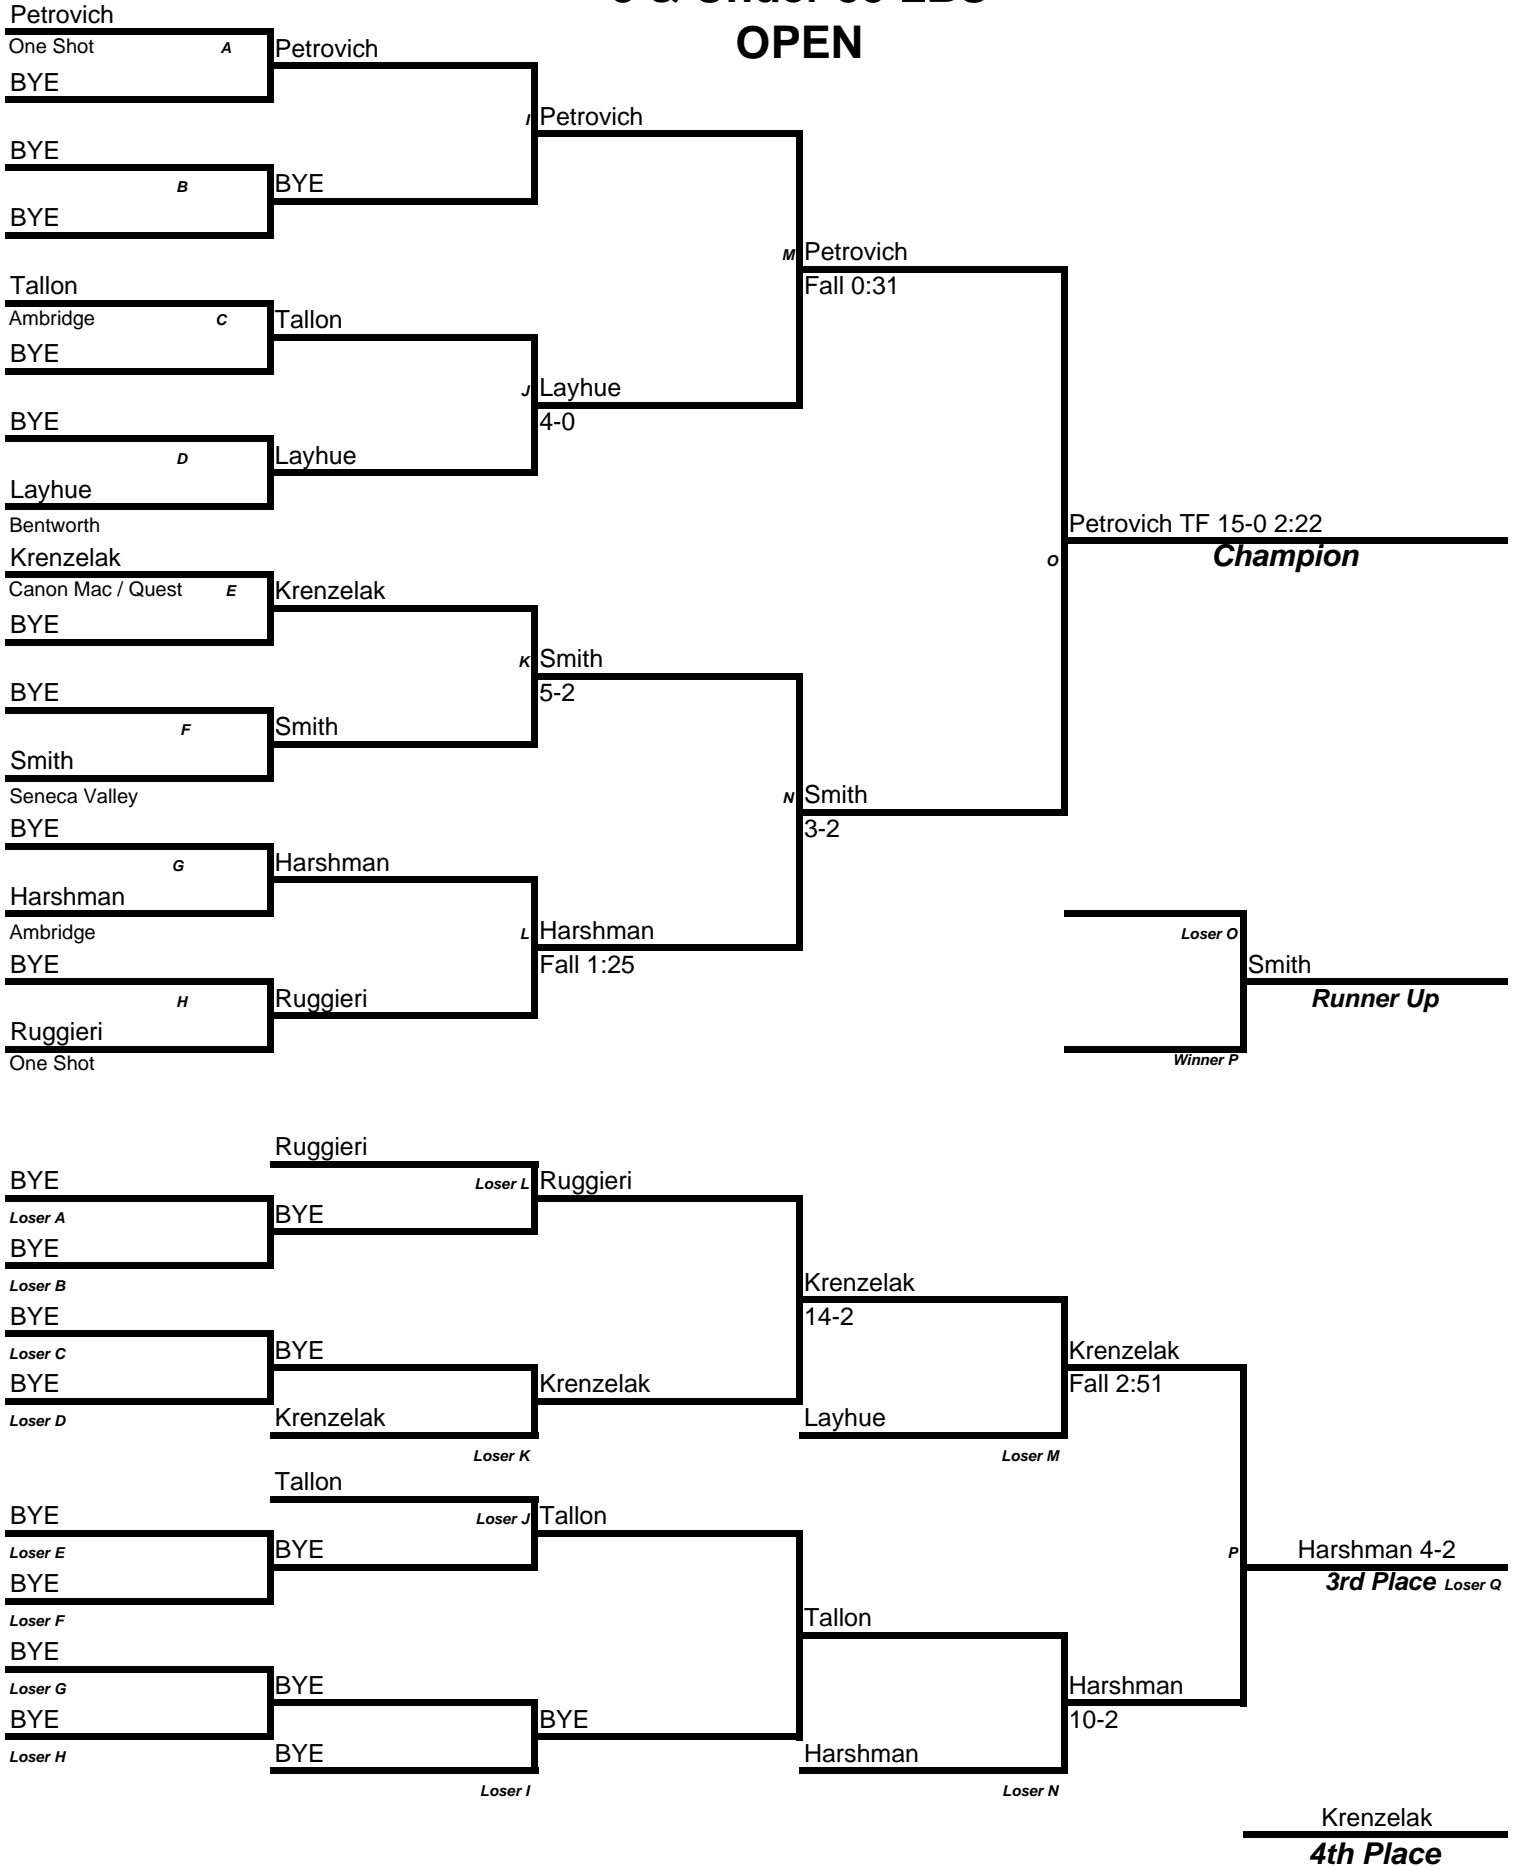

Mat: _____

Age/Weight: 45-50 lbs

8 & Under 45/50 LBS OPEN

Mat: _____

Age/Weight: 55 lbs

8 & Under 55 LBS OPEN

Mat: _____

Age/Weight: 60 lbs