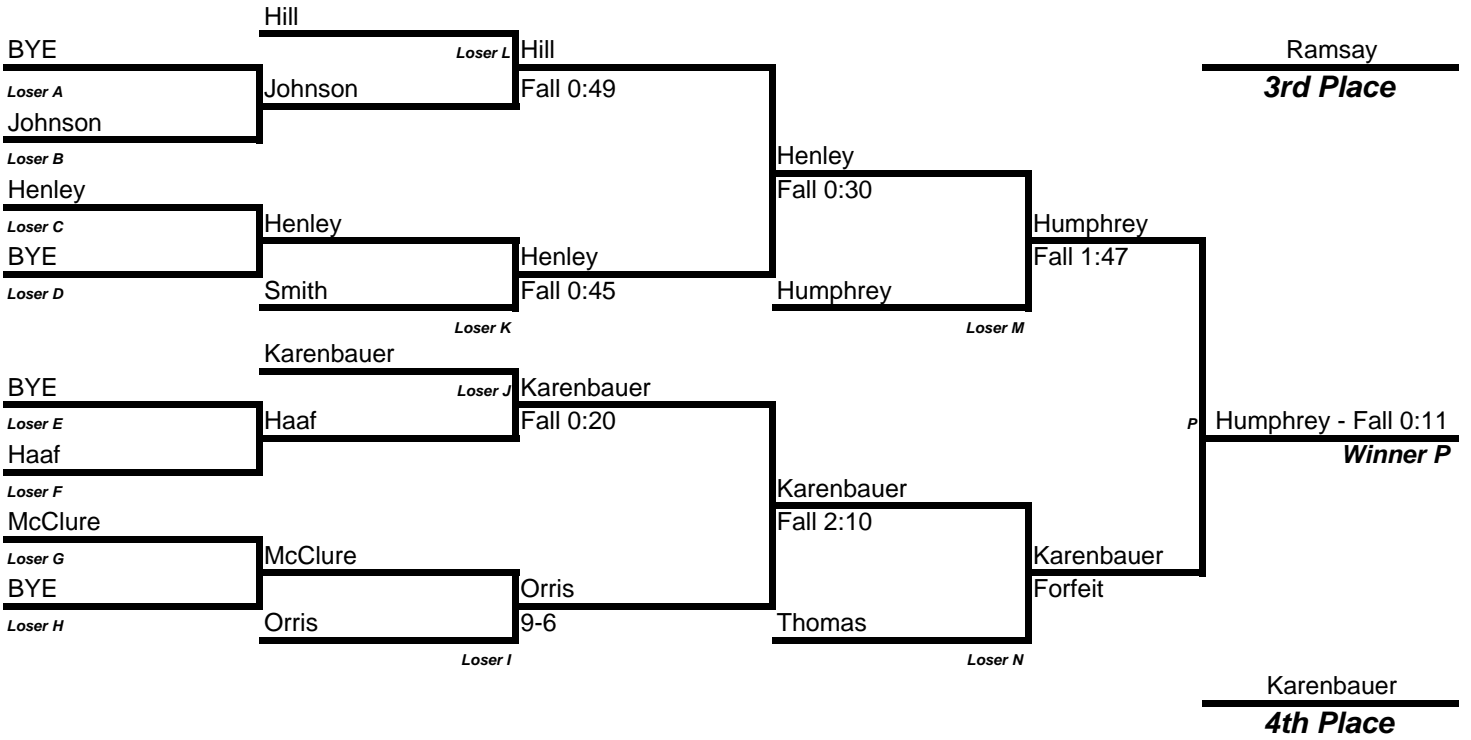

Mat: _____

Age/Weight: 40 lbs

6 & Under 40 LBS