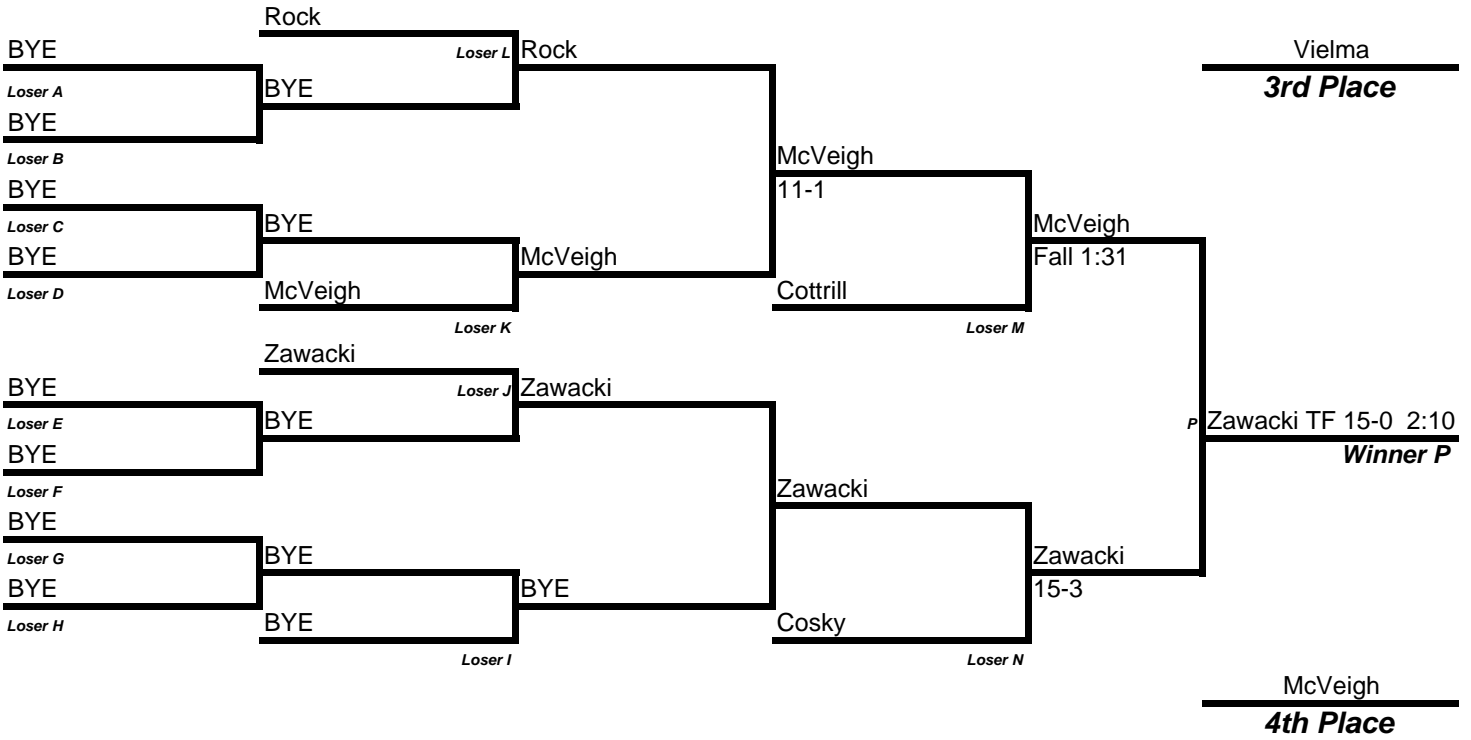

Mat: _____

Age/Weight: 50 lbs

6 & Under 50 LBS

Mat: _____

Age/Weight: 55 lbs

6 & Under 55 LBS

Mat: _____

Age/Weight: 60-65 lbs