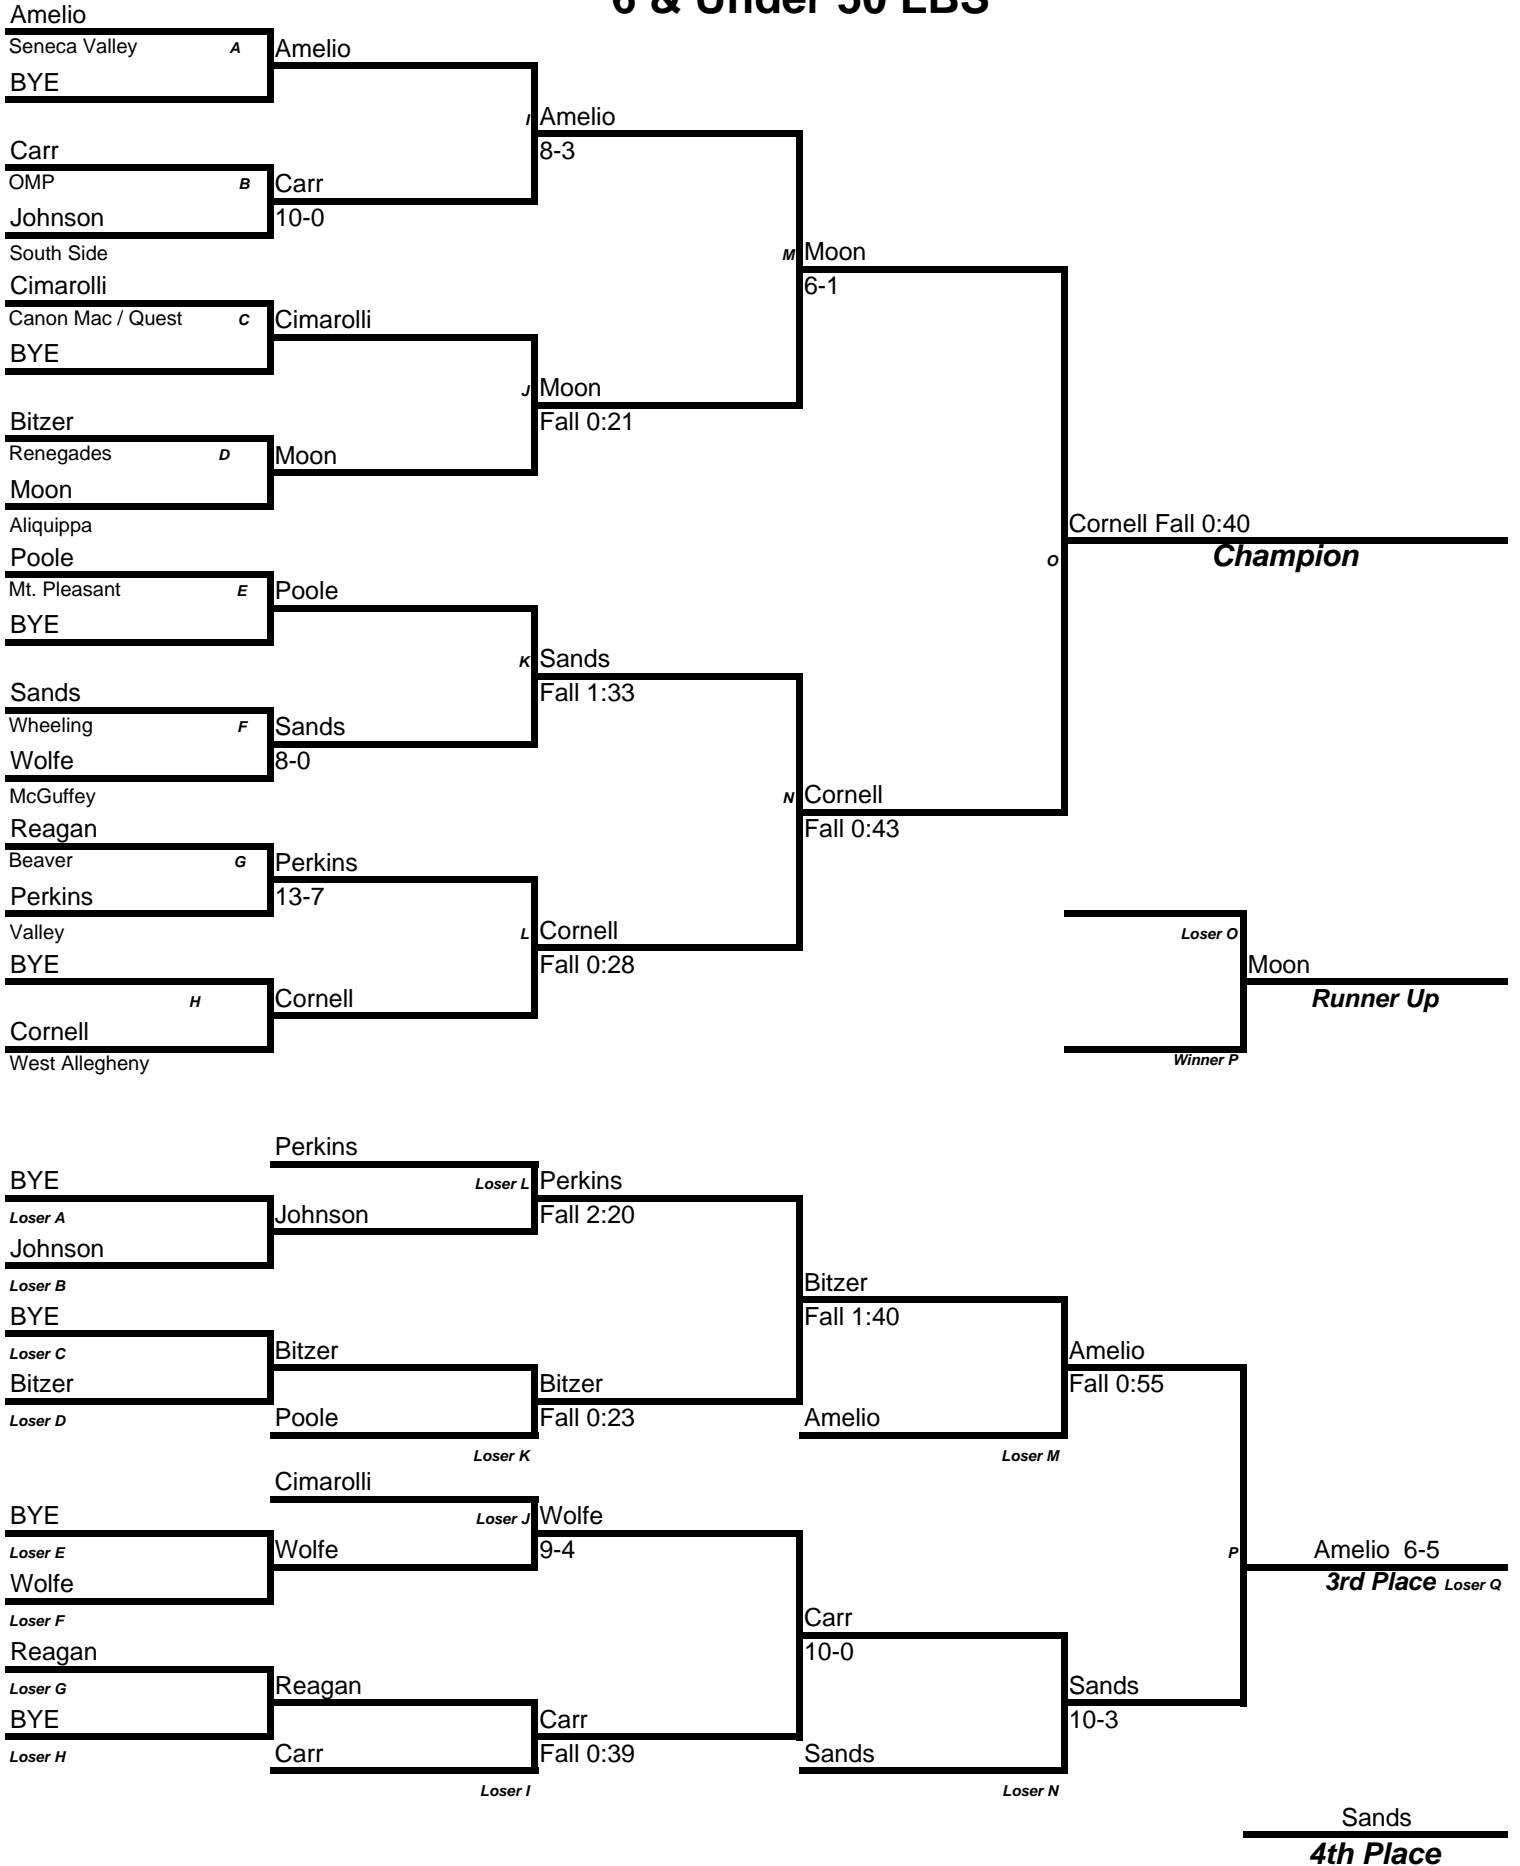

Mat: _____

Age/Weight: 50 lbs

6 & Under 50 LBS

Mat: _____

Age/Weight: 55 lbs

6 & Under 55 LBS

Mat: _____

Age/Weight: 60-65 lbs