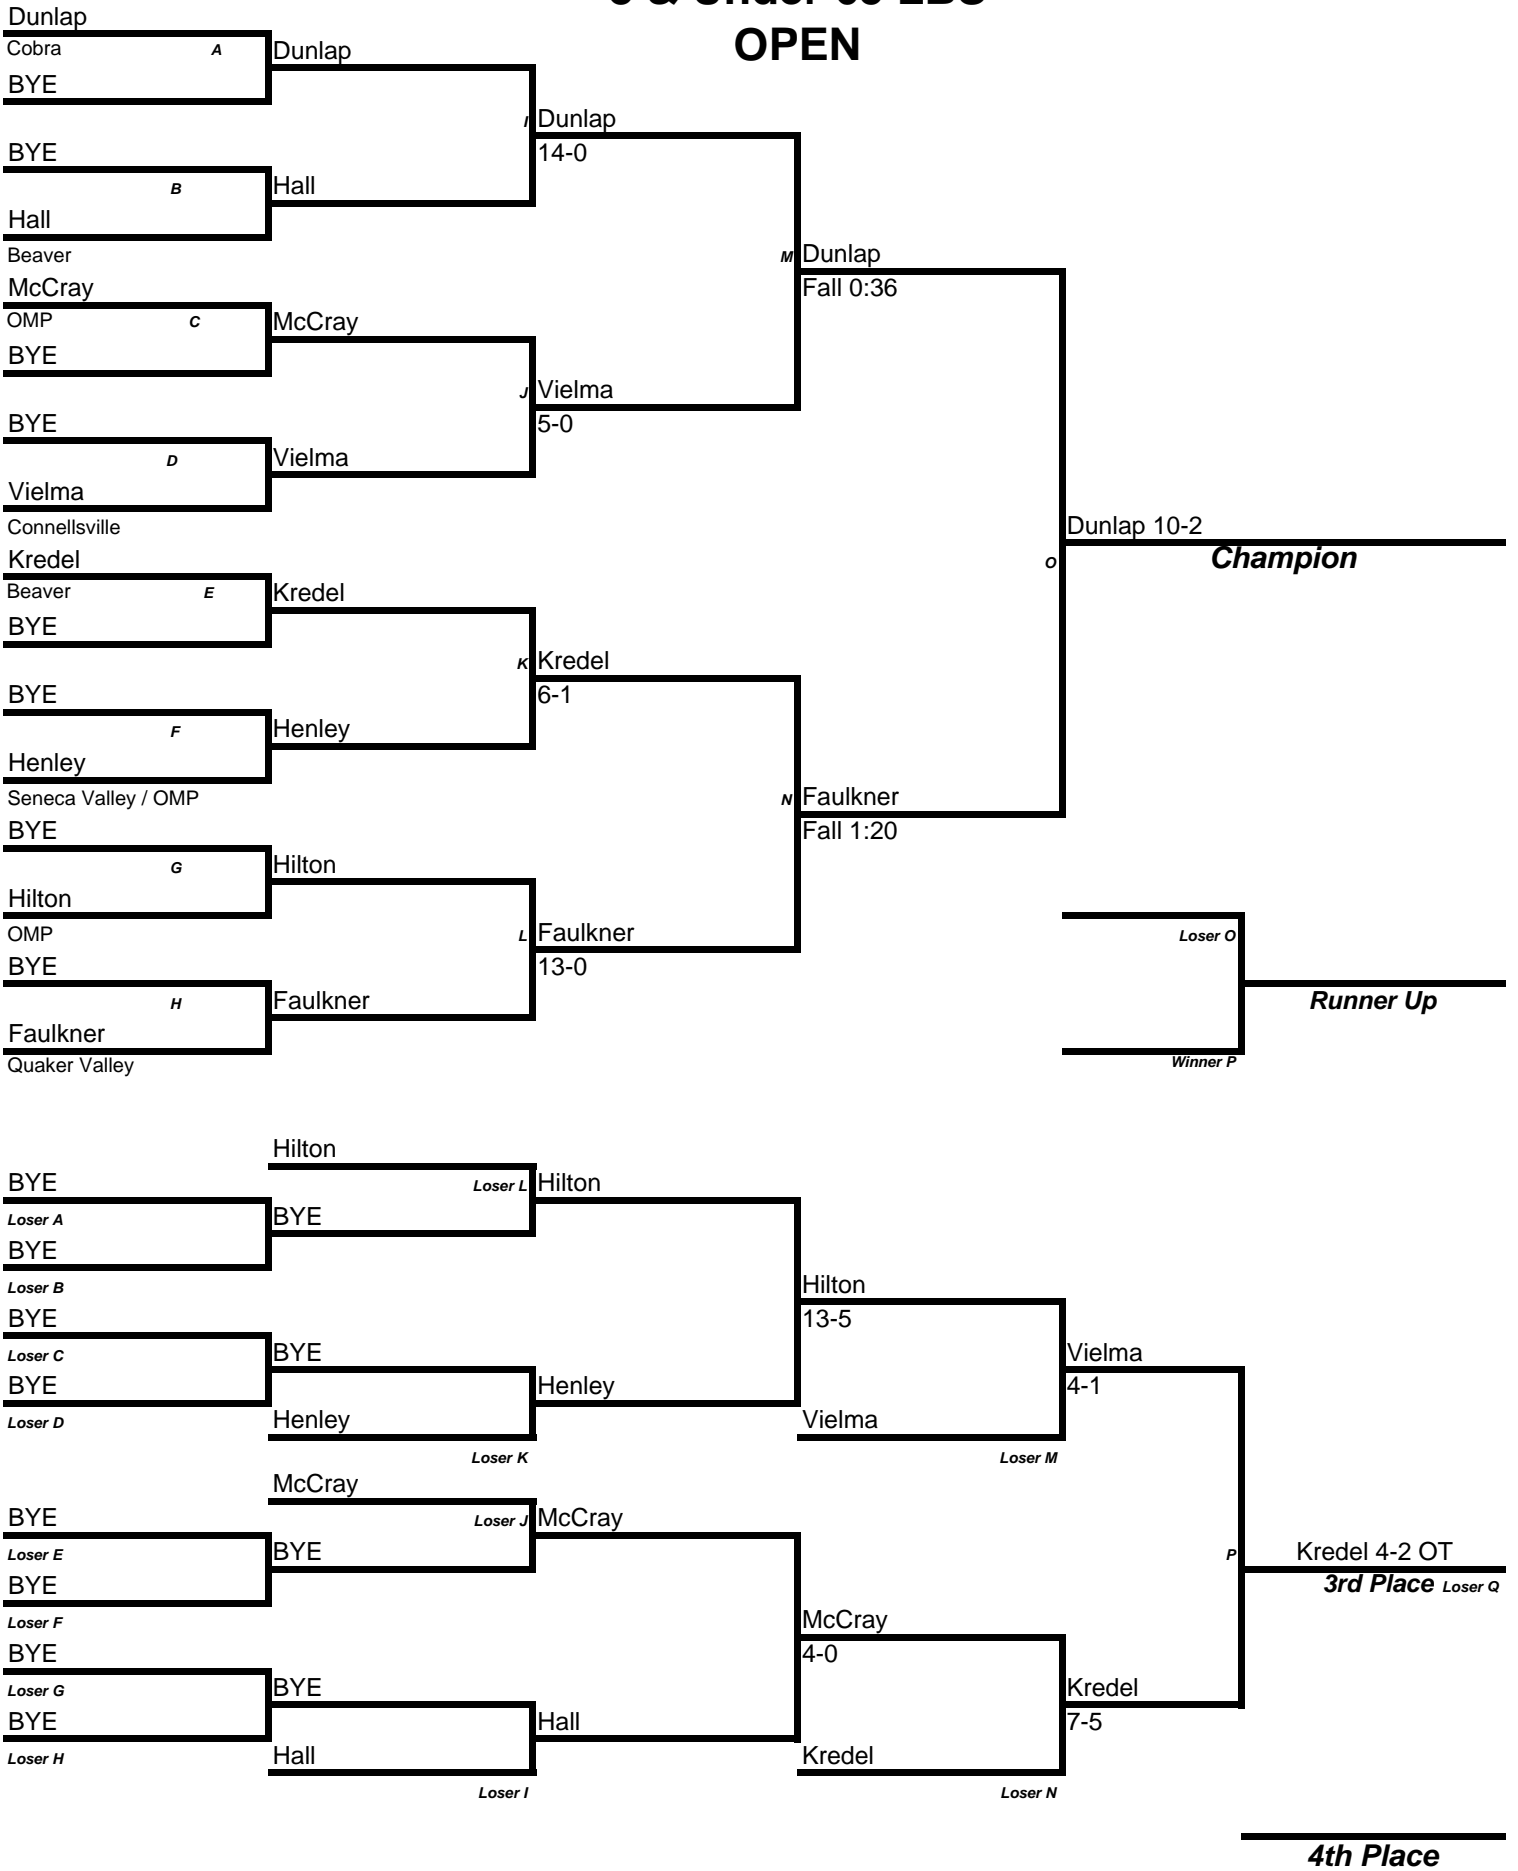

Mat: _____

Age/Weight: 65 lbs

8 & Under 65 LBS OPEN