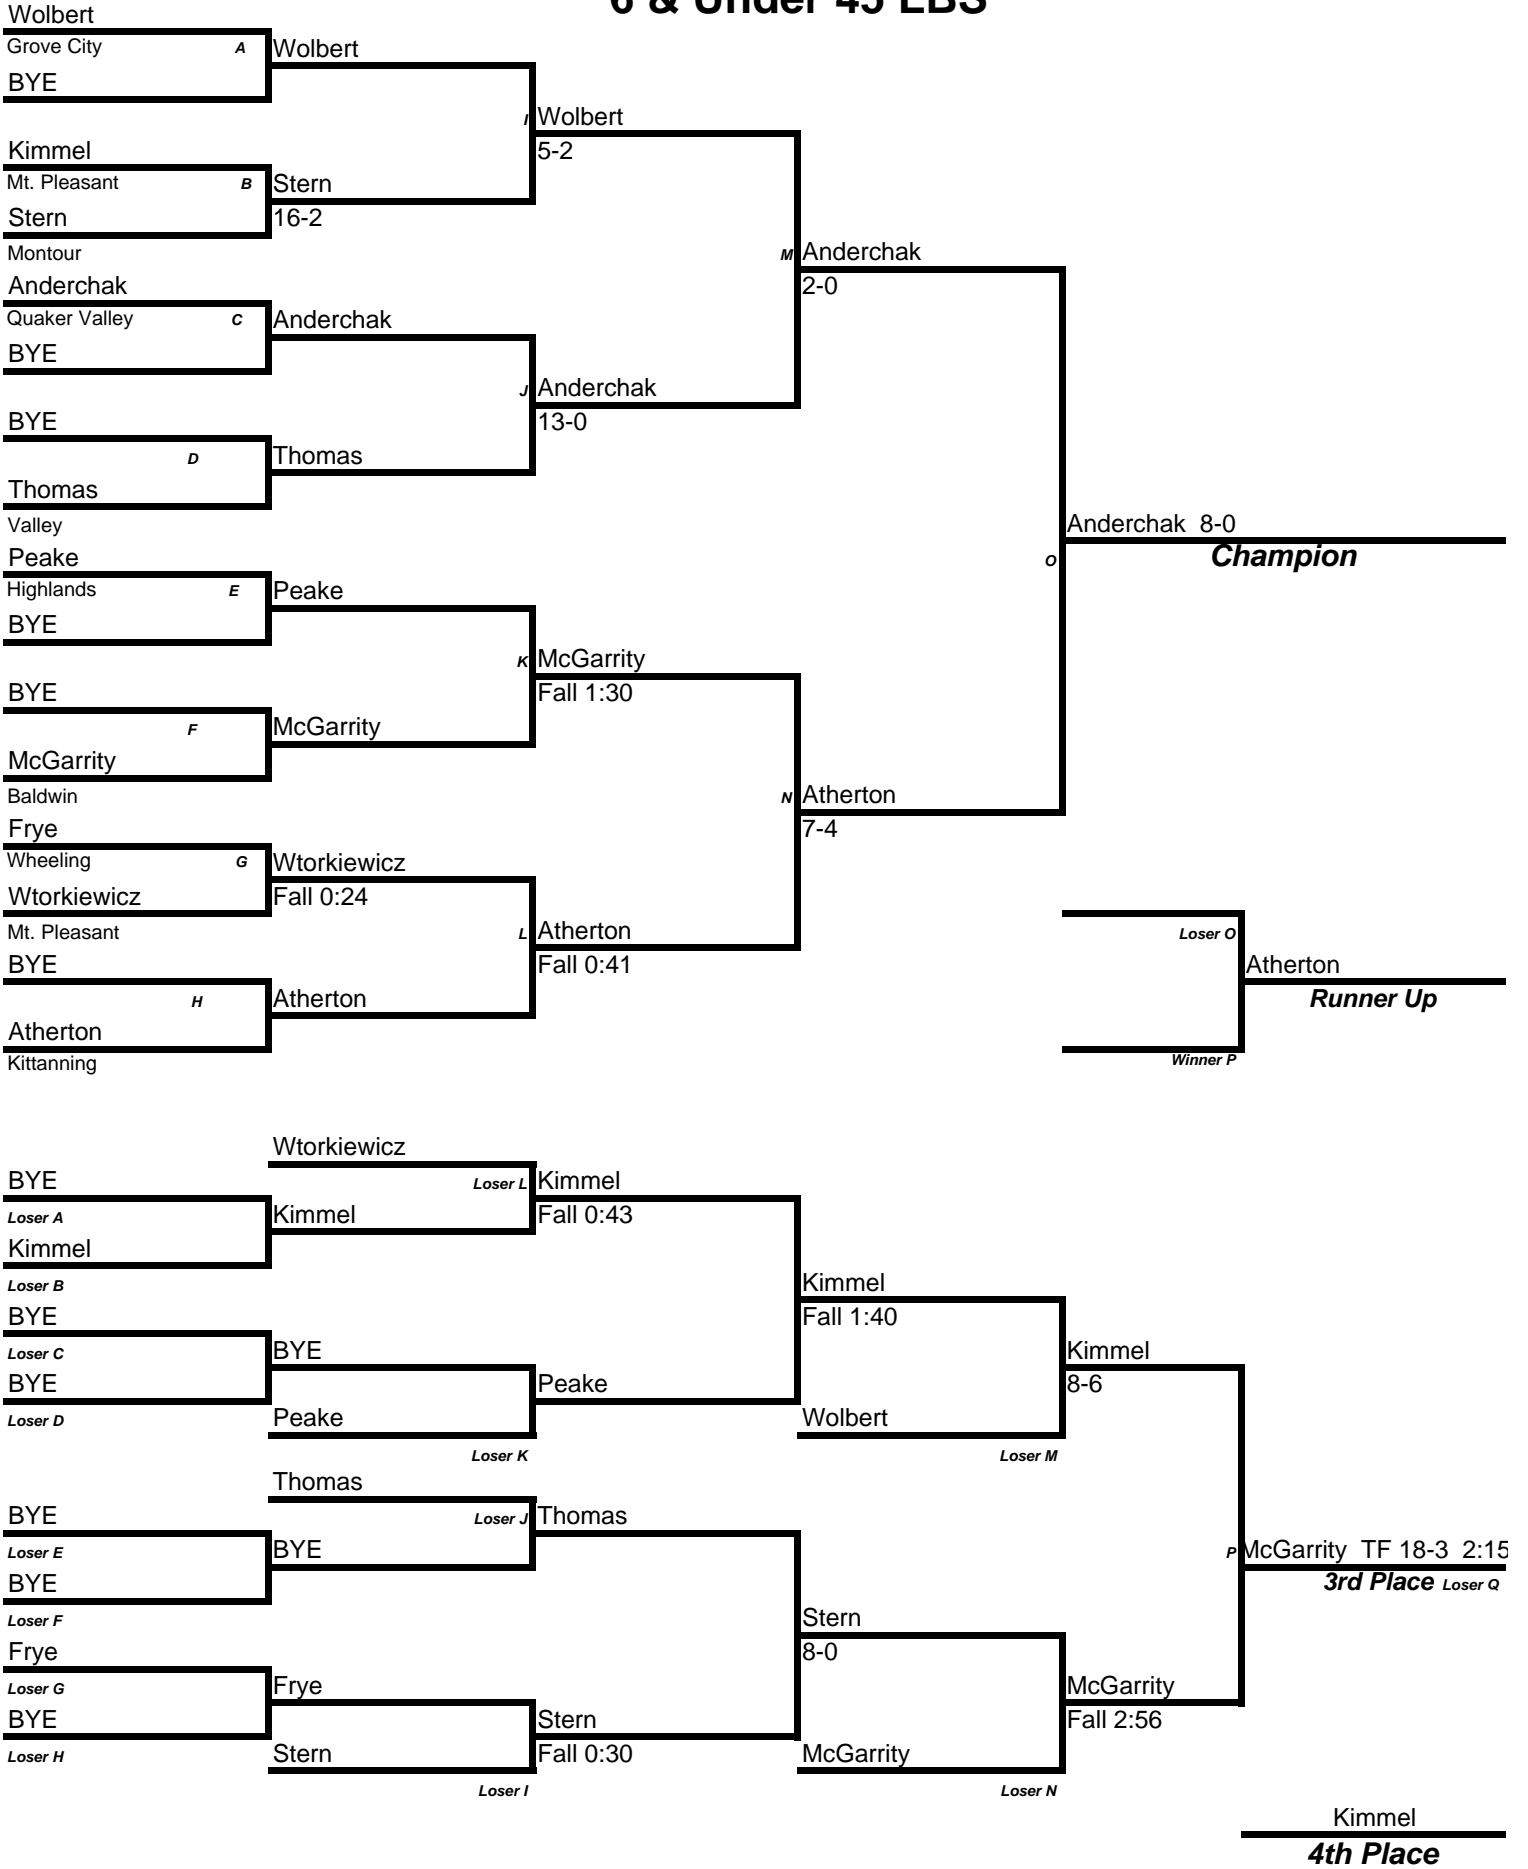

Mat: _____

Age/Weight: 50 lbs

6 & Under 50 LBS

Mat: _____

Age/Weight: 55 lbs

6 & Under 55 LBS

Mat: _____

Age/Weight: 60-65 lbs