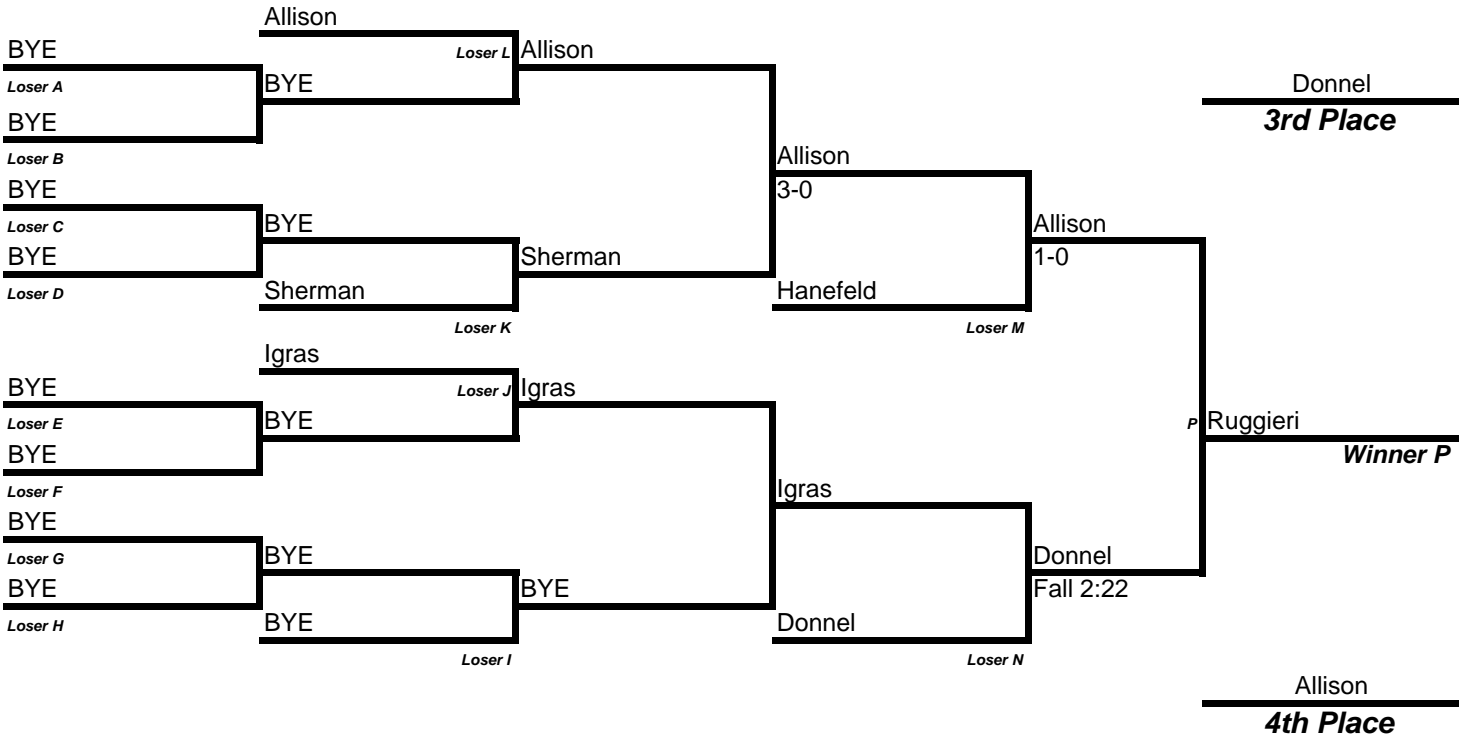

Mat: _____

Age/Weight: 60 lbs

10 & Under 60 LBS OPEN