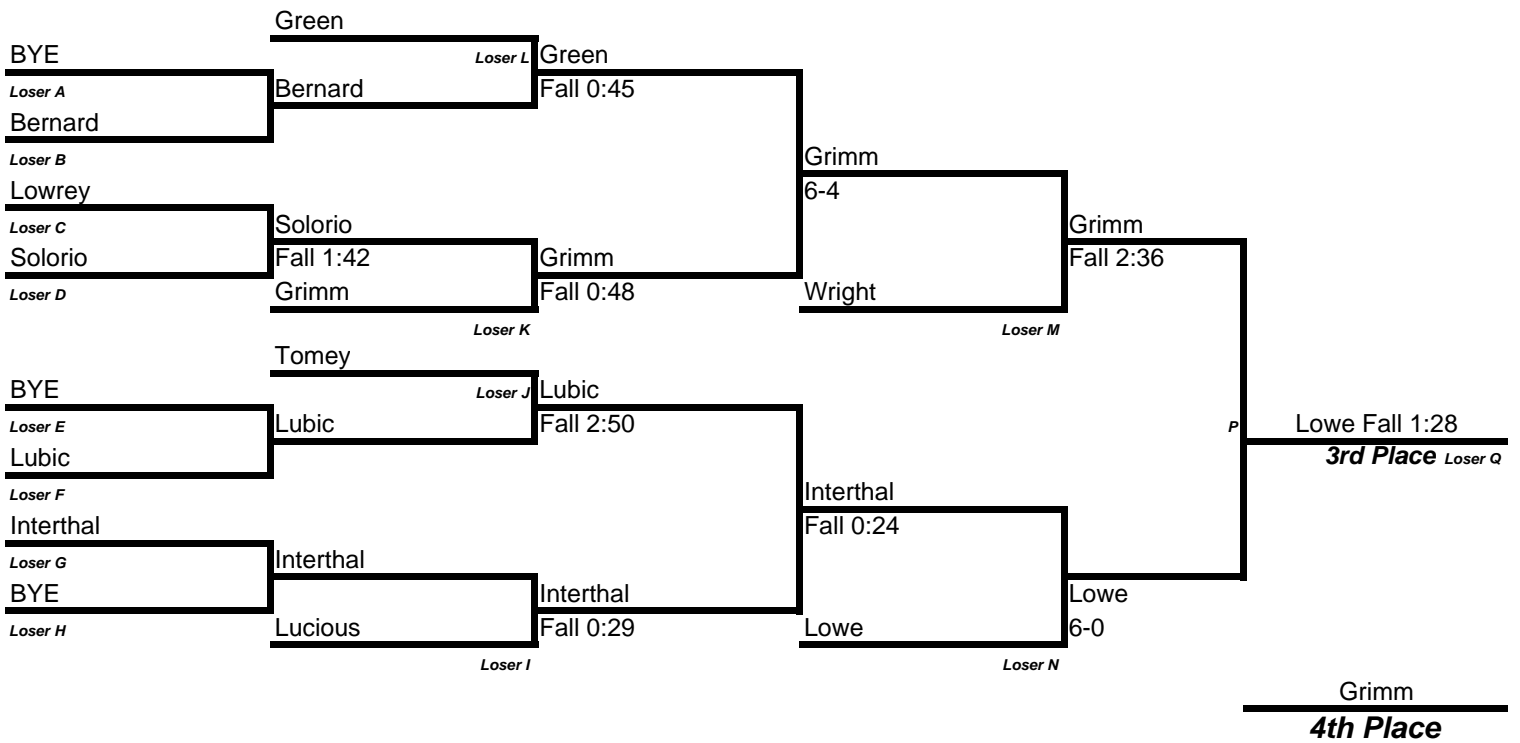

Mat: _____

Age/Weight: 60 lbs

8 & Under 60 LBS NOVICE