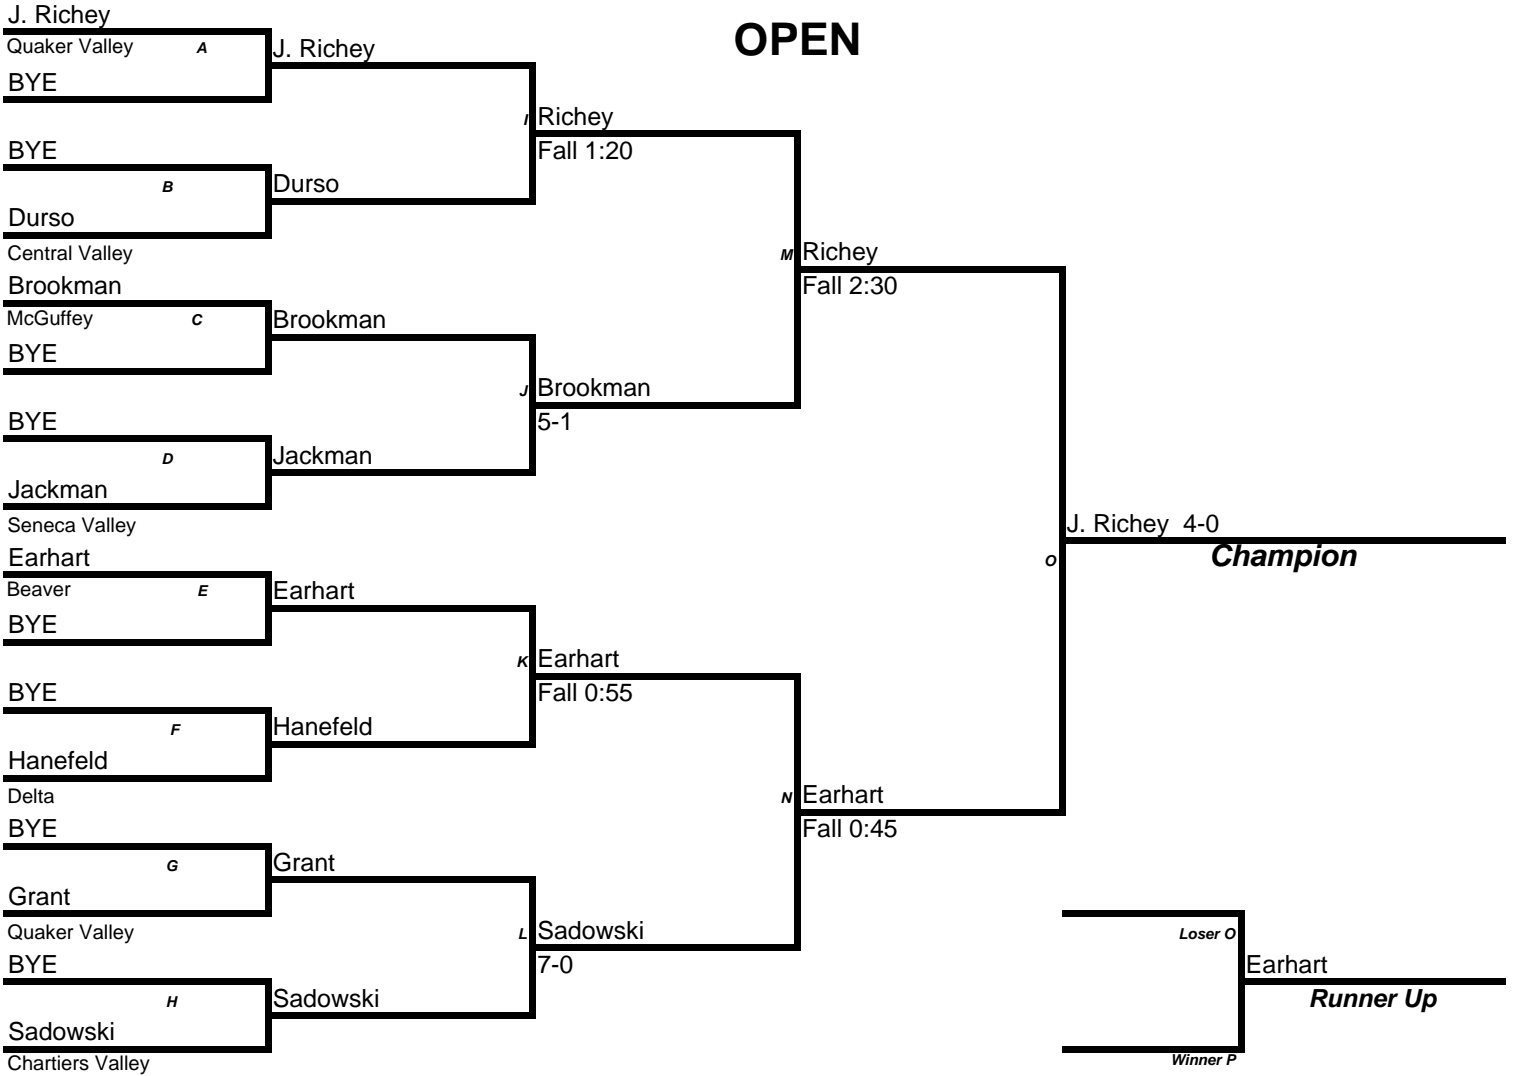

Mat: _____

Age/Weight: 65-70 lbs

12 & Under 65/70 LBS OPEN