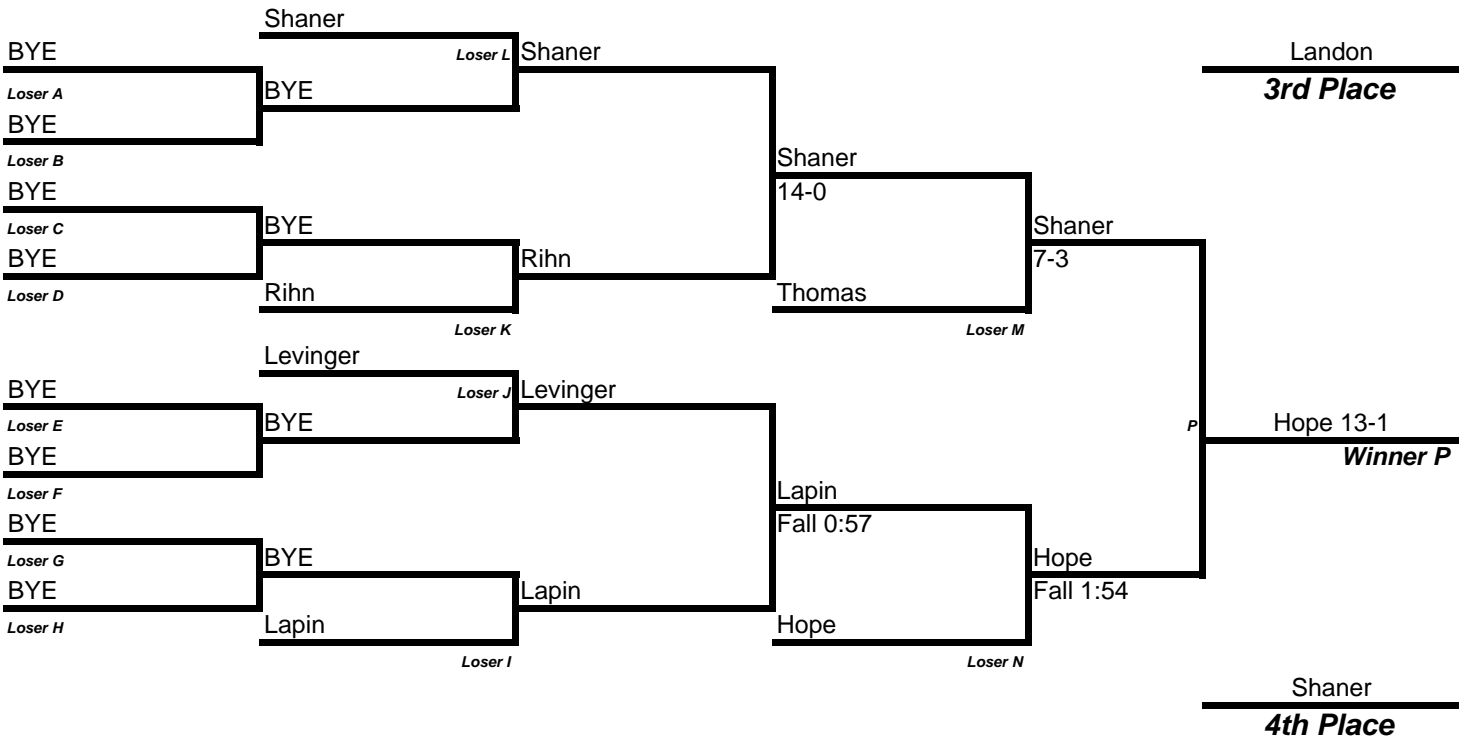

Mat: _____

Age/Weight: 55 lbs

8 & Under 55 LBS NOVICE