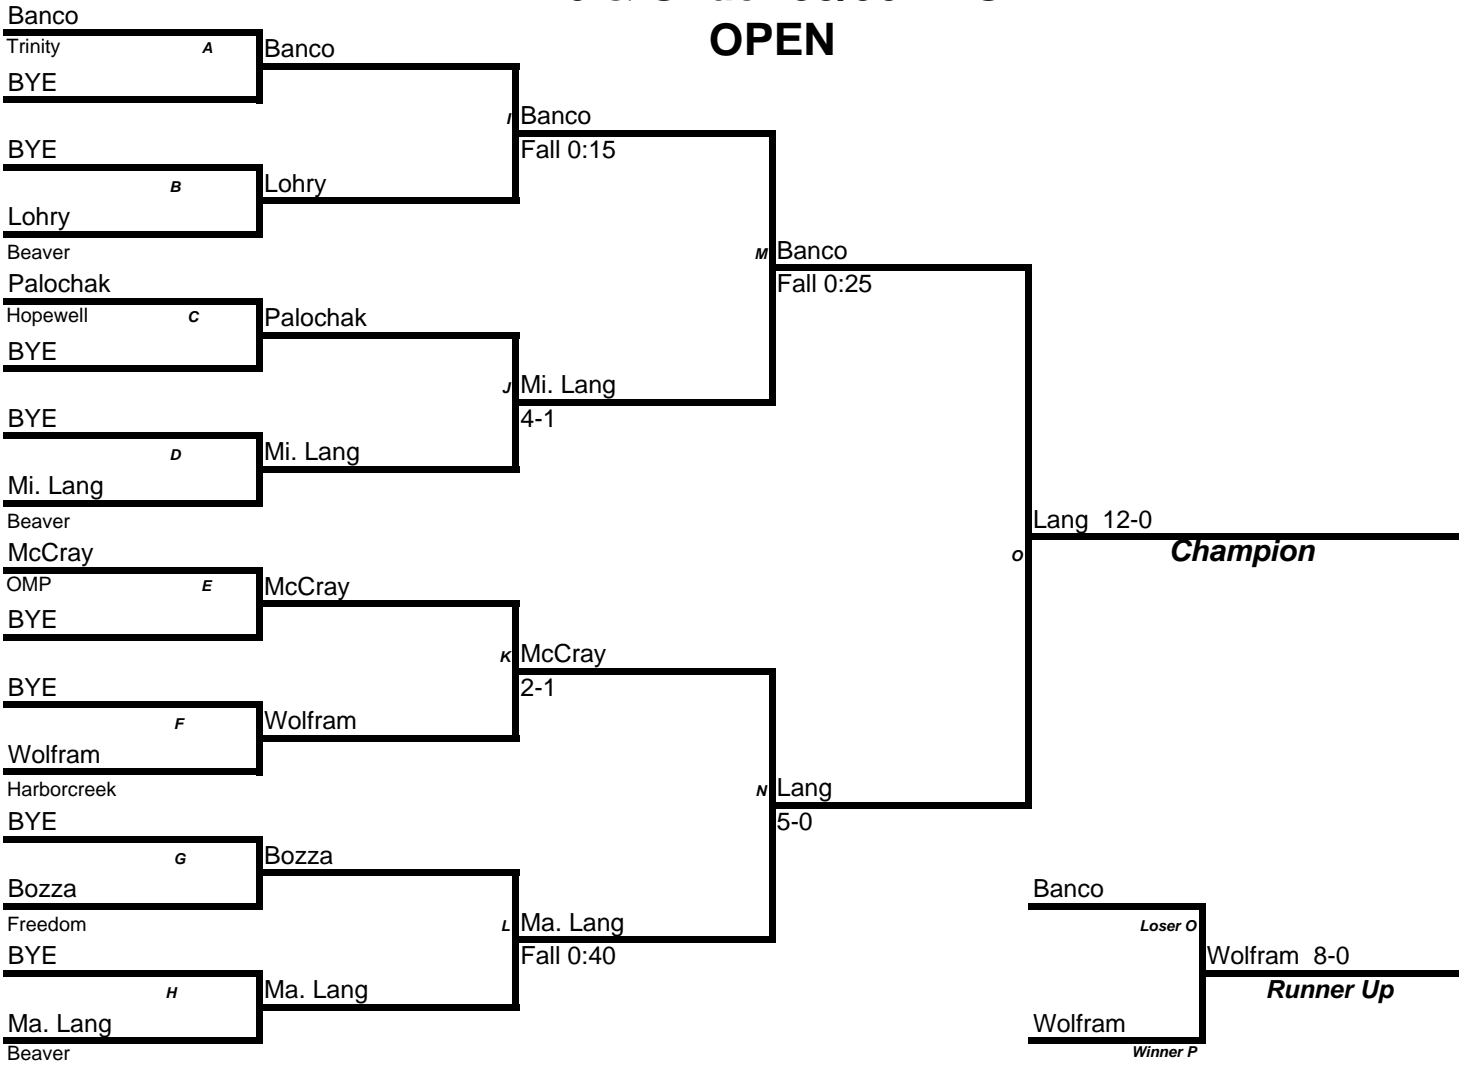

Mat: _____

Age/Weight: 85-90 lbs

10 & Under 85/90 LBS OPEN