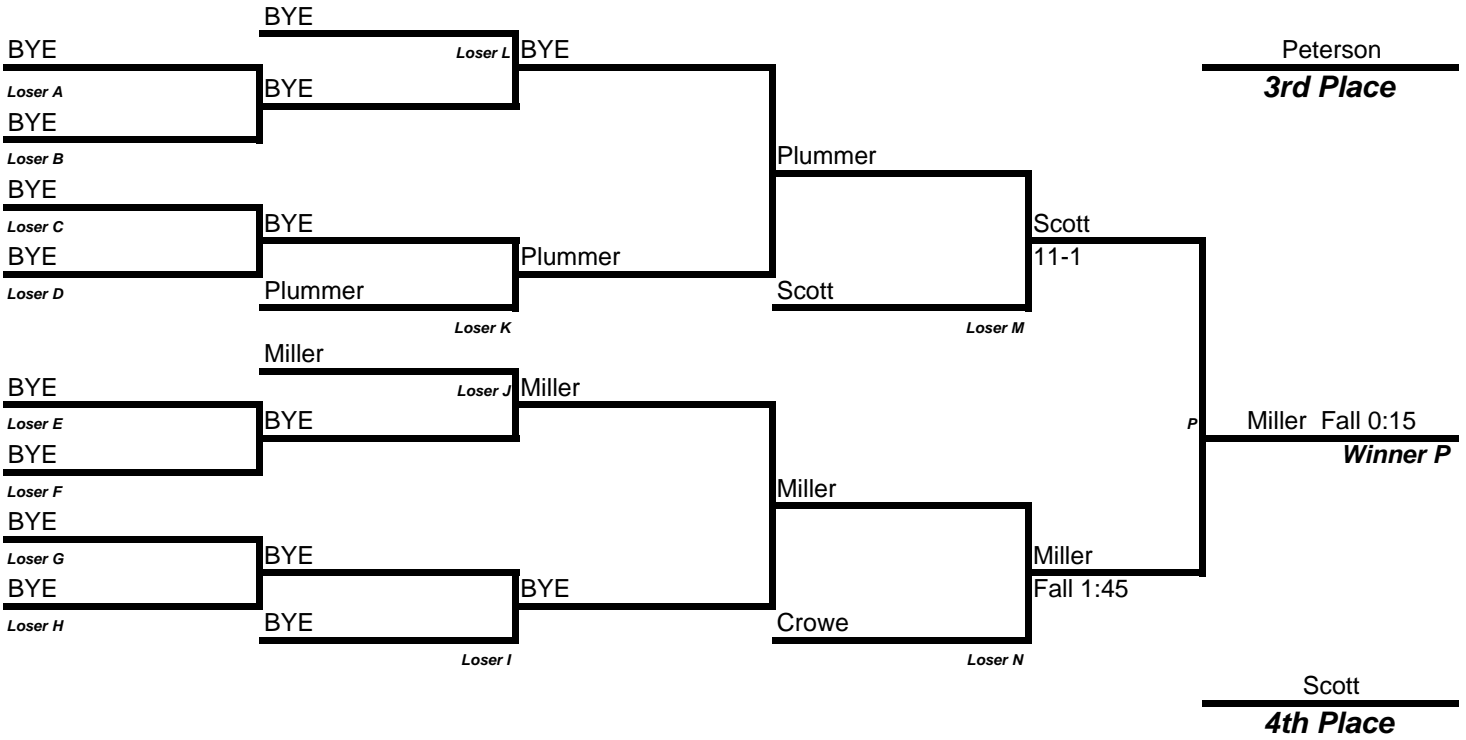

Mat: _____

Age/Weight: 80 lbs

8 & Under 80 LBS NOVICE