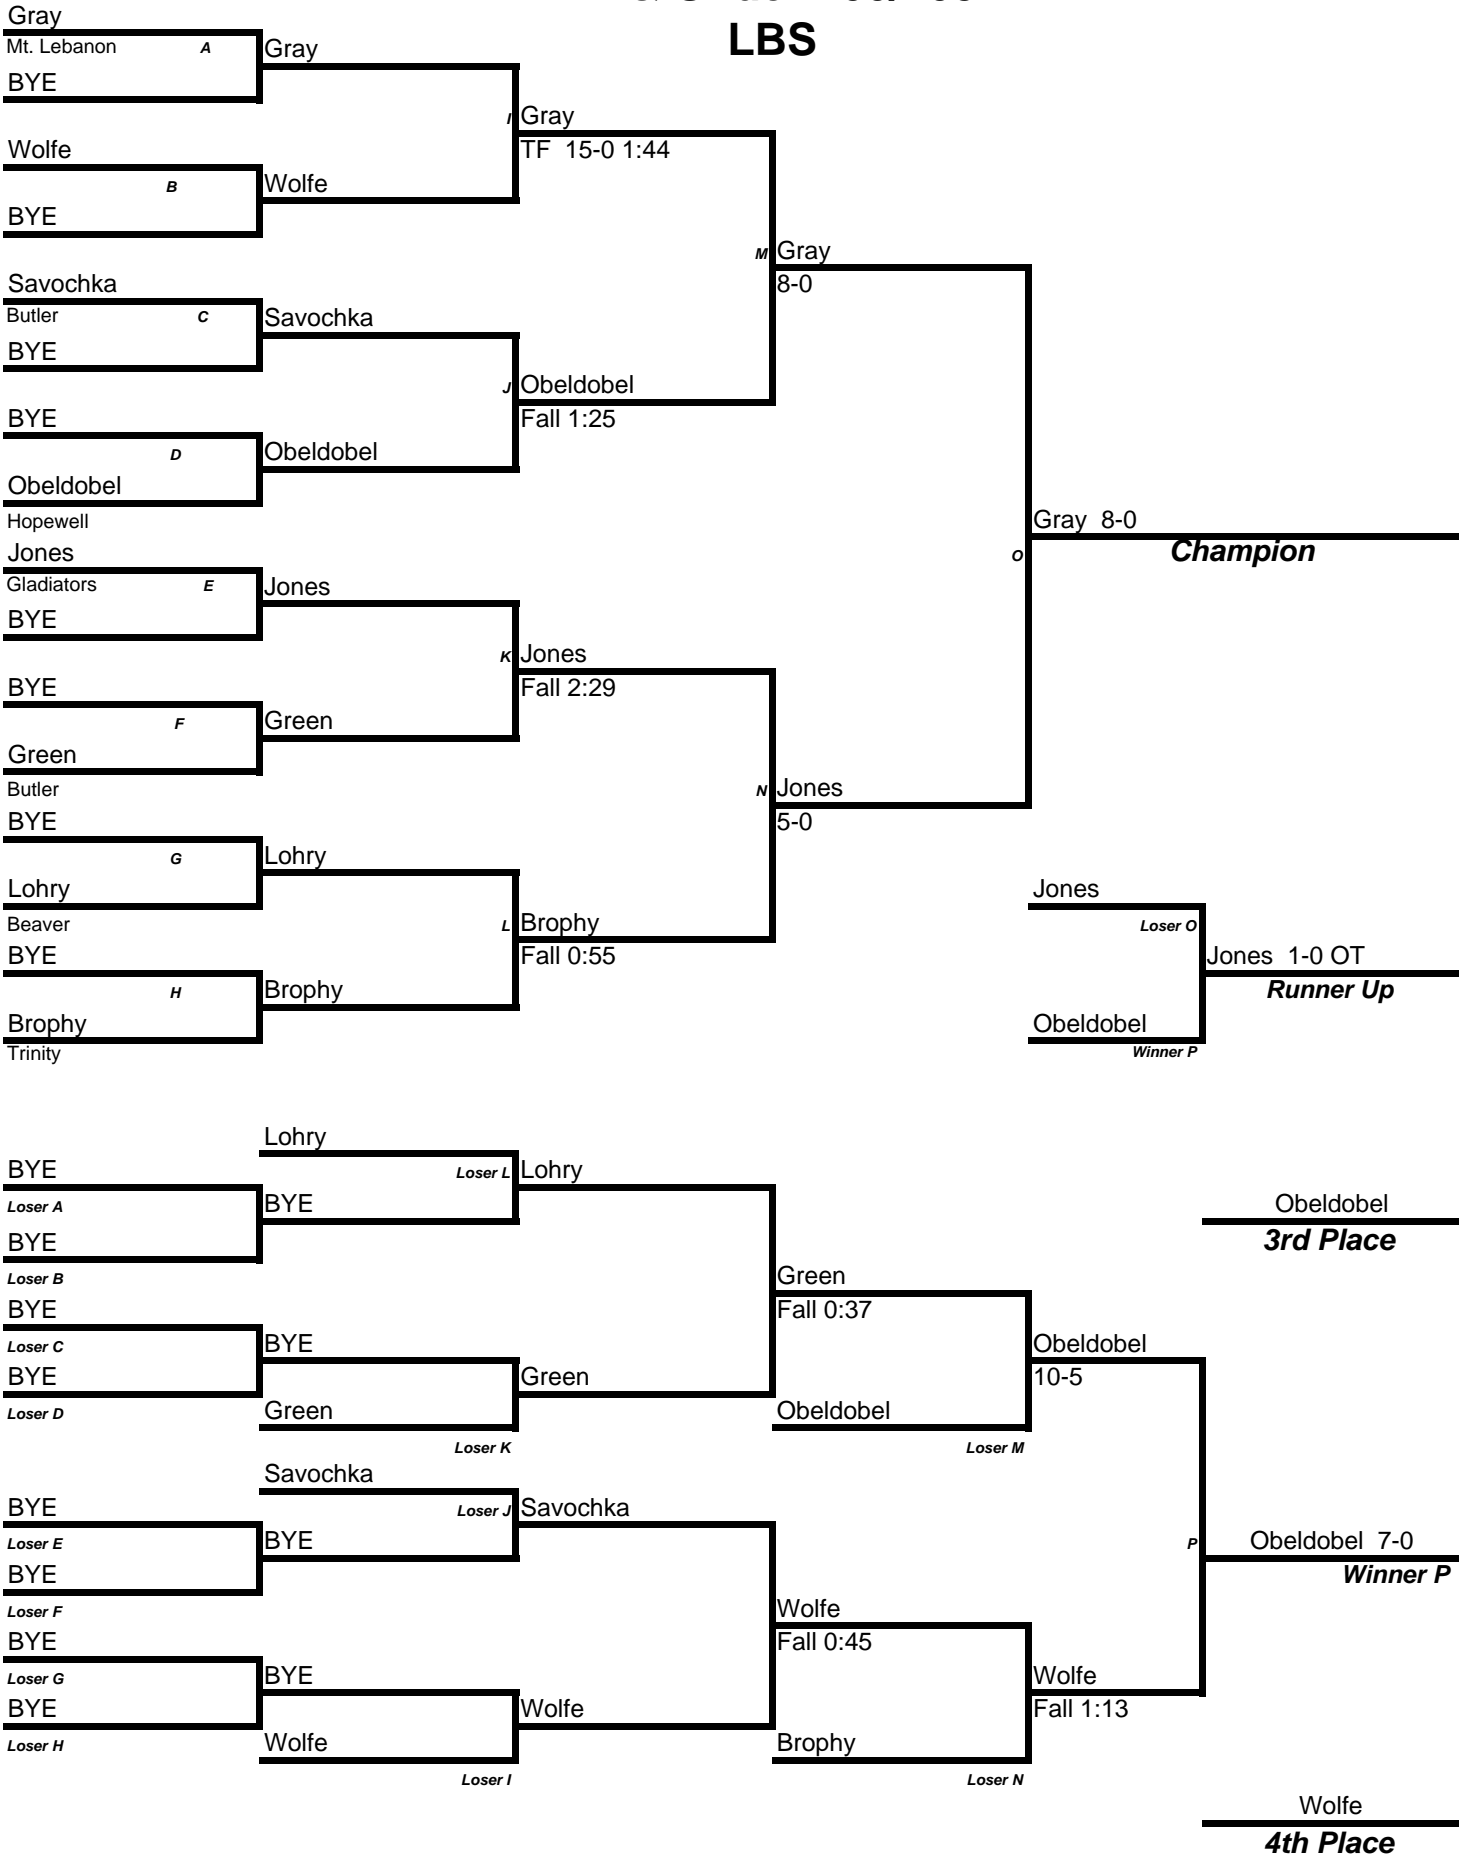

* Most Falls

* Most Tech Falls

* Most Points

Mat: _____

Age/Weight: 100-105 lbs

12 & Under 100/105 LBS

Mat: _____

Age/Weight: 115-125 lbs