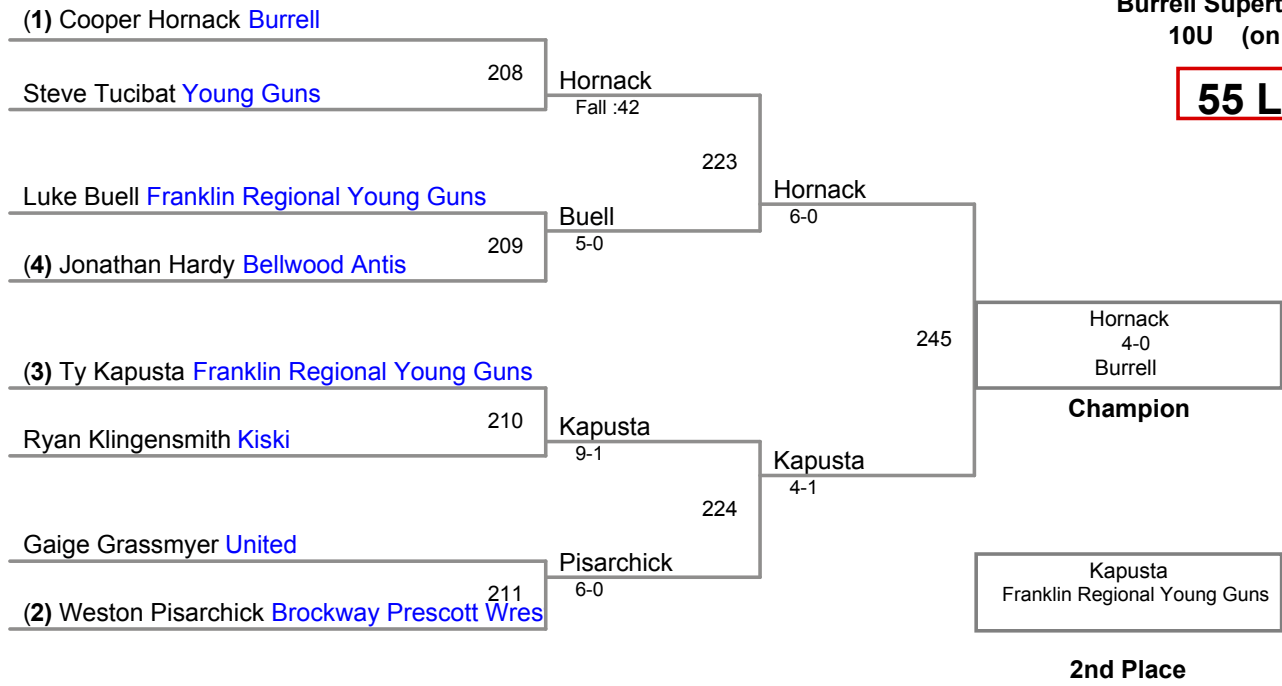

Burrell Supertrophy 2105
10U (on Mat 2)

55 Lbs