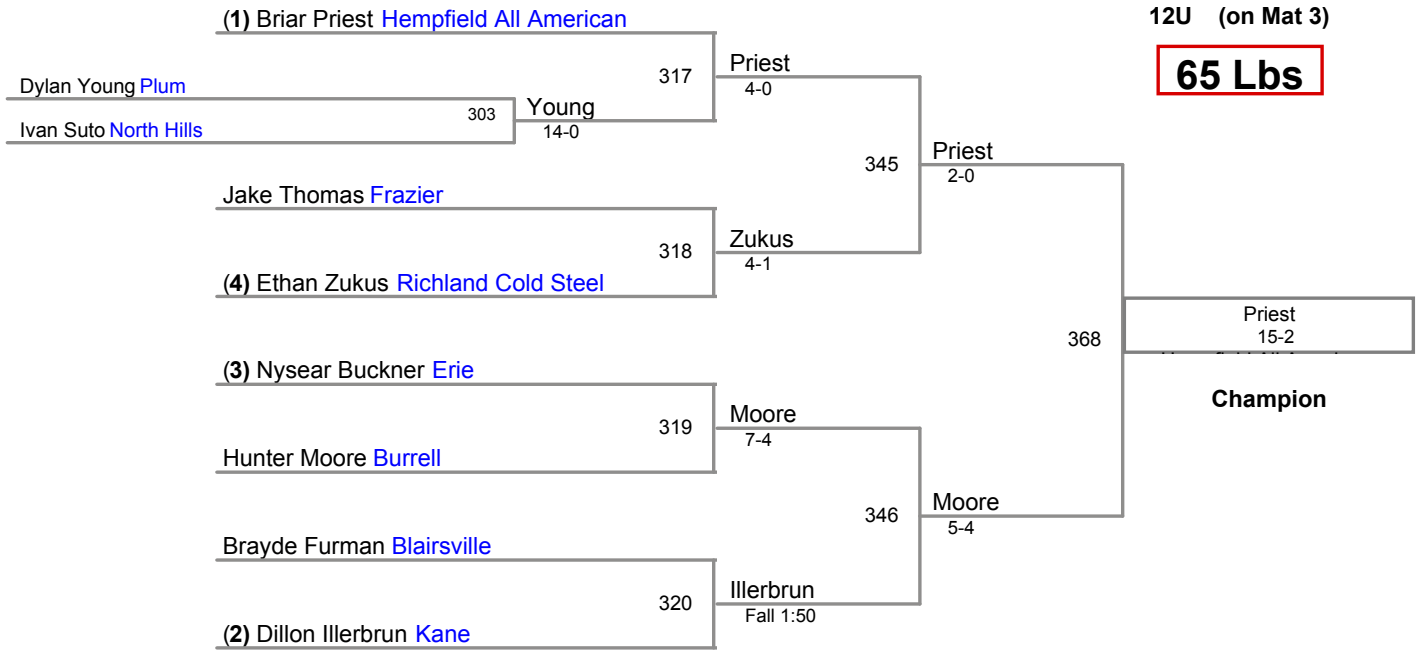

Burrell Supertrophy 2015

12U (on Mat 3)

65 Lbs