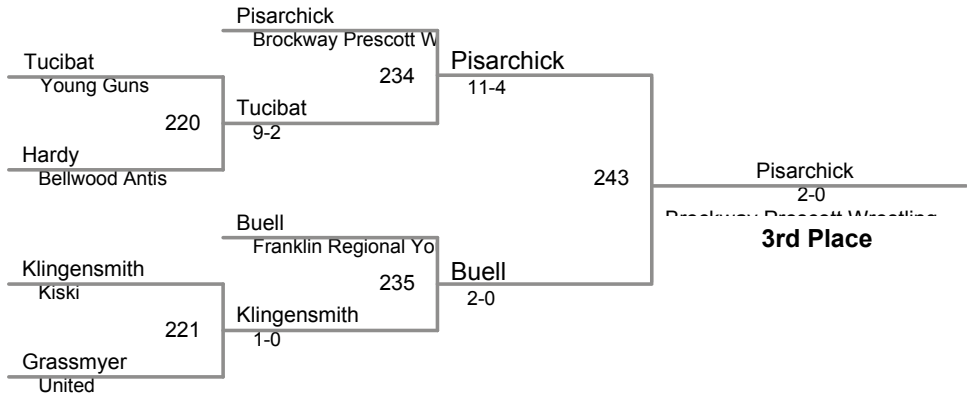

Burrell Supertrophy 2105
10U (on Mat 2)

55 Lbs