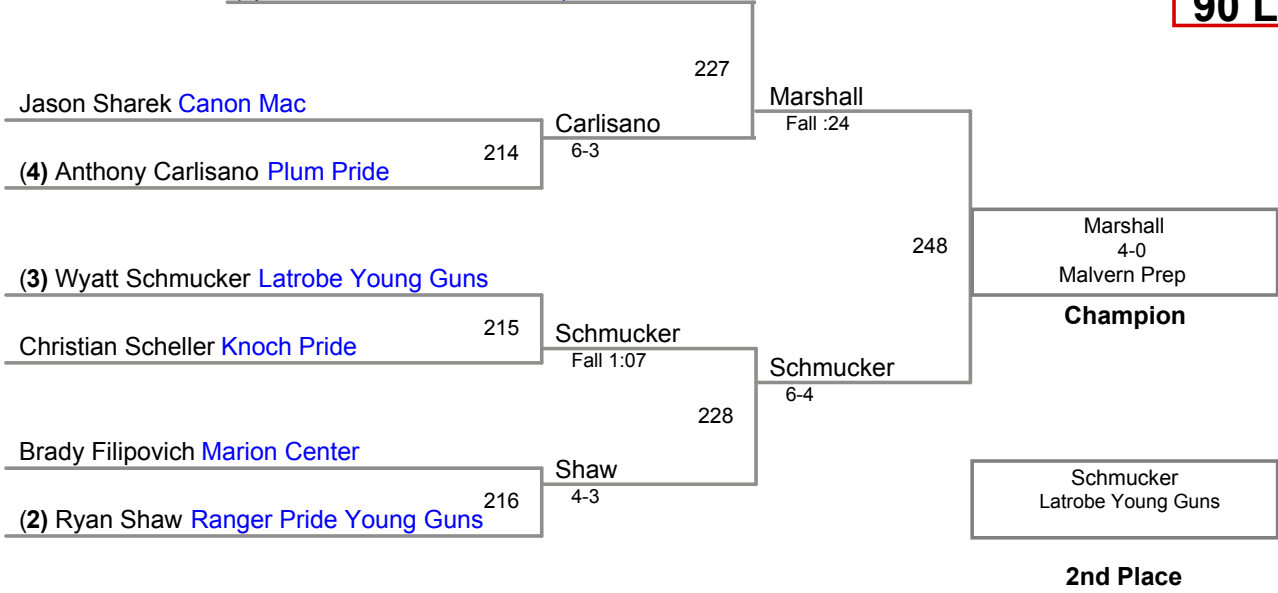

Burrell Supertrophy 2105
10U (on Mat 2)

90 Lbs

(1) Alex Marshall **Malvern Prep**