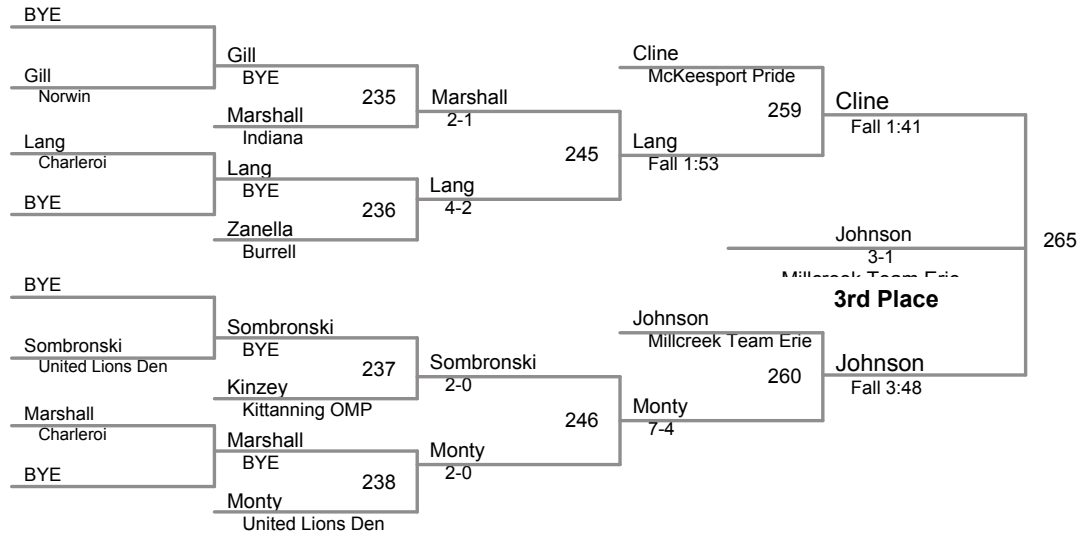

50 Lbs

(1) Louie Gill [Hermitage Bad Karma](#)

Burrell Supertrophy 2015

8U (on Mat 2)

55 Lbs

Burrell Supertrophy 2015
8U (on Mat 2)

60 Lbs

Burrell Supertrophy 2015