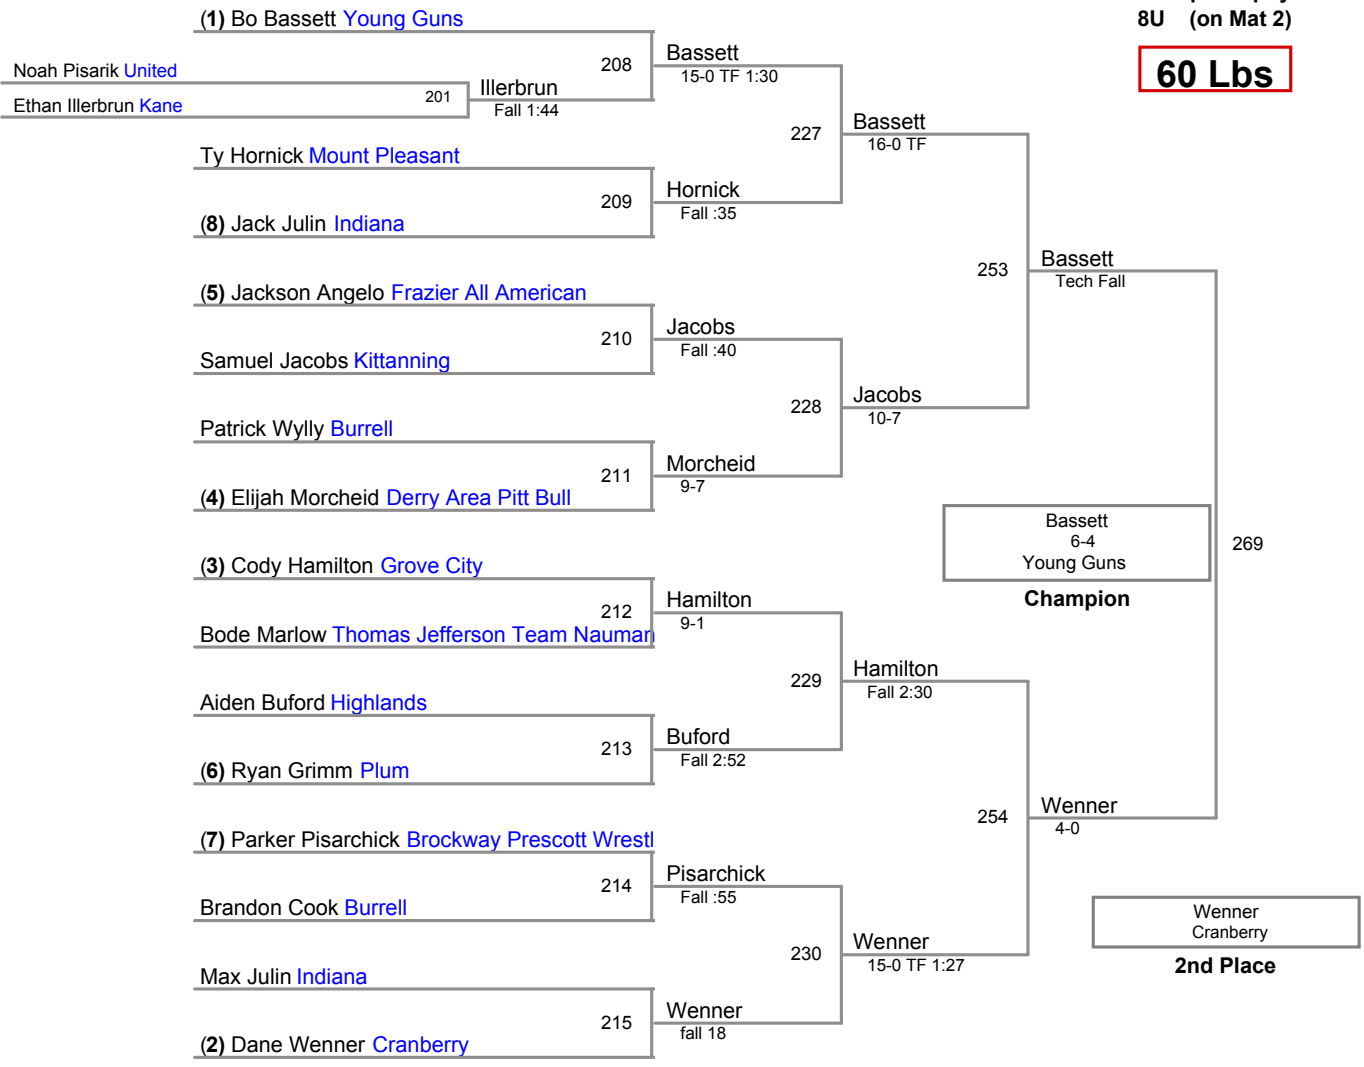

50 Lbs

(1) Louie Gill [Hermitage Bad Karma](#)

Burrell Supertrophy 2015

8U (on Mat 2)

55 Lbs

Burrell Supertrophy 2015
8U (on Mat 2)

60 Lbs

Burrell Supertrophy 2015