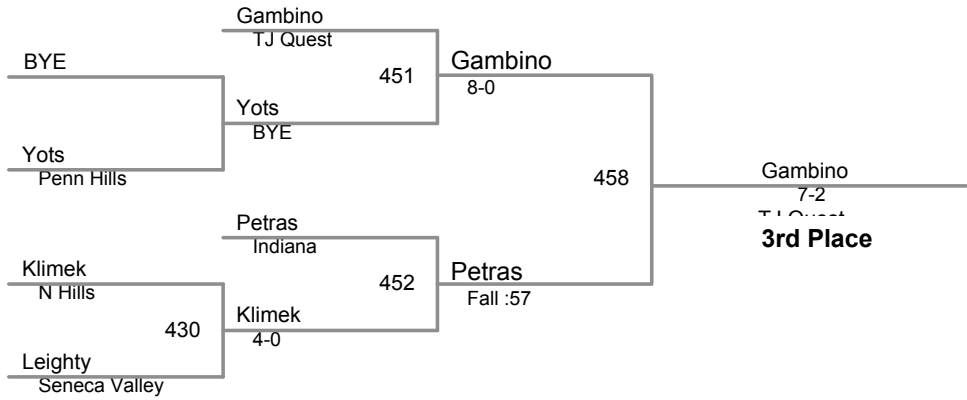

Burrell Supertrophy 2015
12U (on Mat 4)

100 Lbs

(1) Gavin James Plum Pride