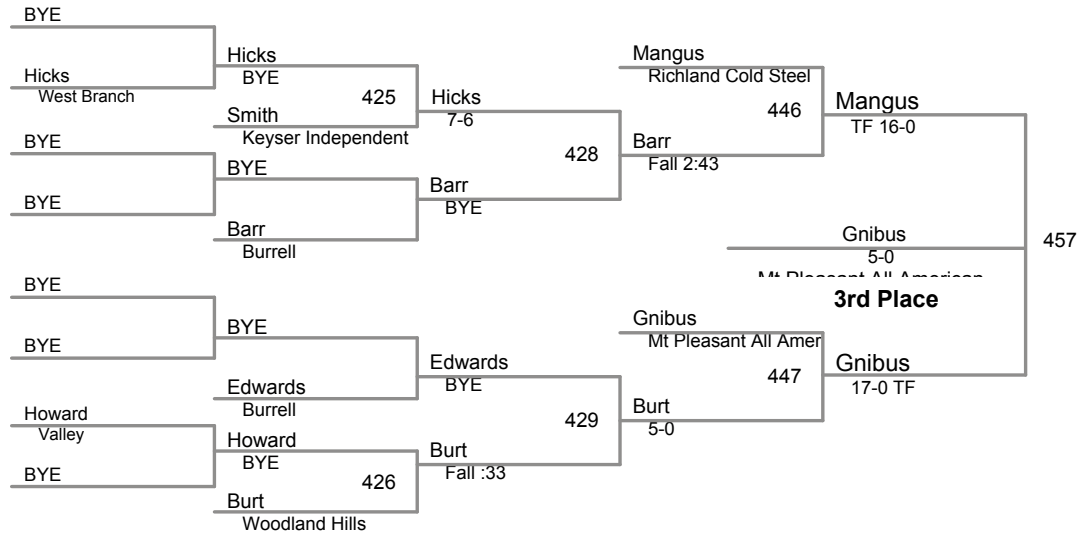

Burrell Supertrophy 2015
12U (on Mat 3)

80 Lbs

Burrell Supertrophy 2015

12U (on Mat 4)

85 Lbs

Burrell Supertrophy 2015

12U (on Mat 5)

90 Lbs