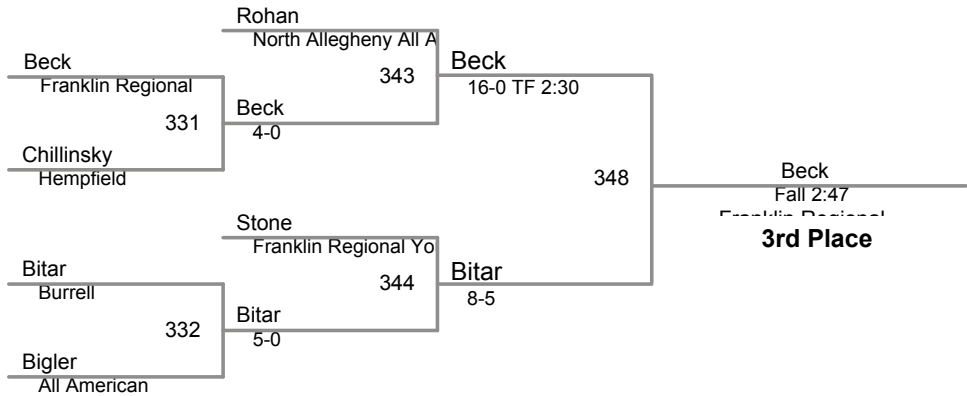

Burrell Supertrophy 2105
10U (on Mat 3)

80 Lbs