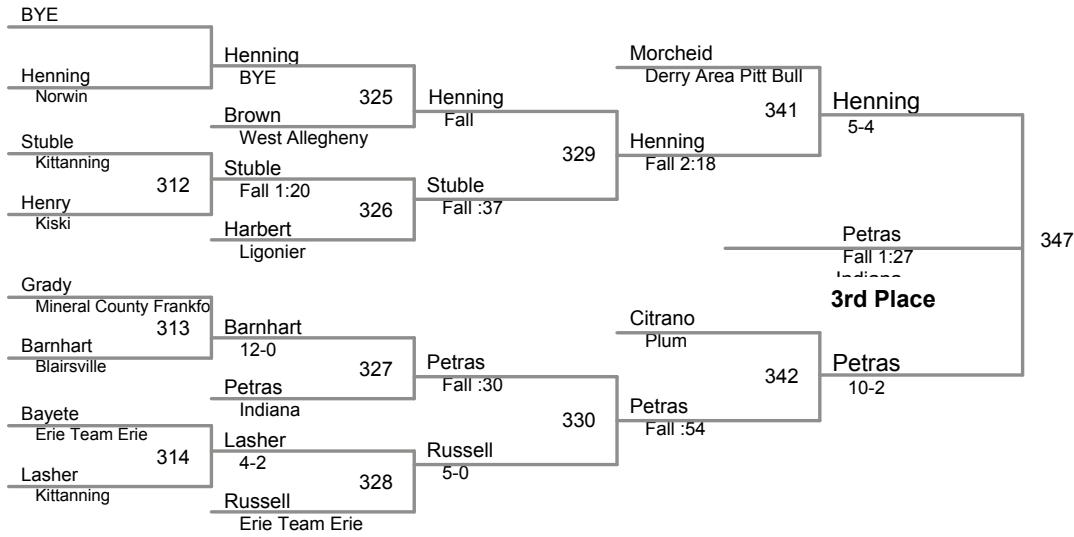

Burrell Supertrophy 2105

10U (on Mat 3)

70 Lbs

(1) Jeremiah Russell **Erie Team Erie**