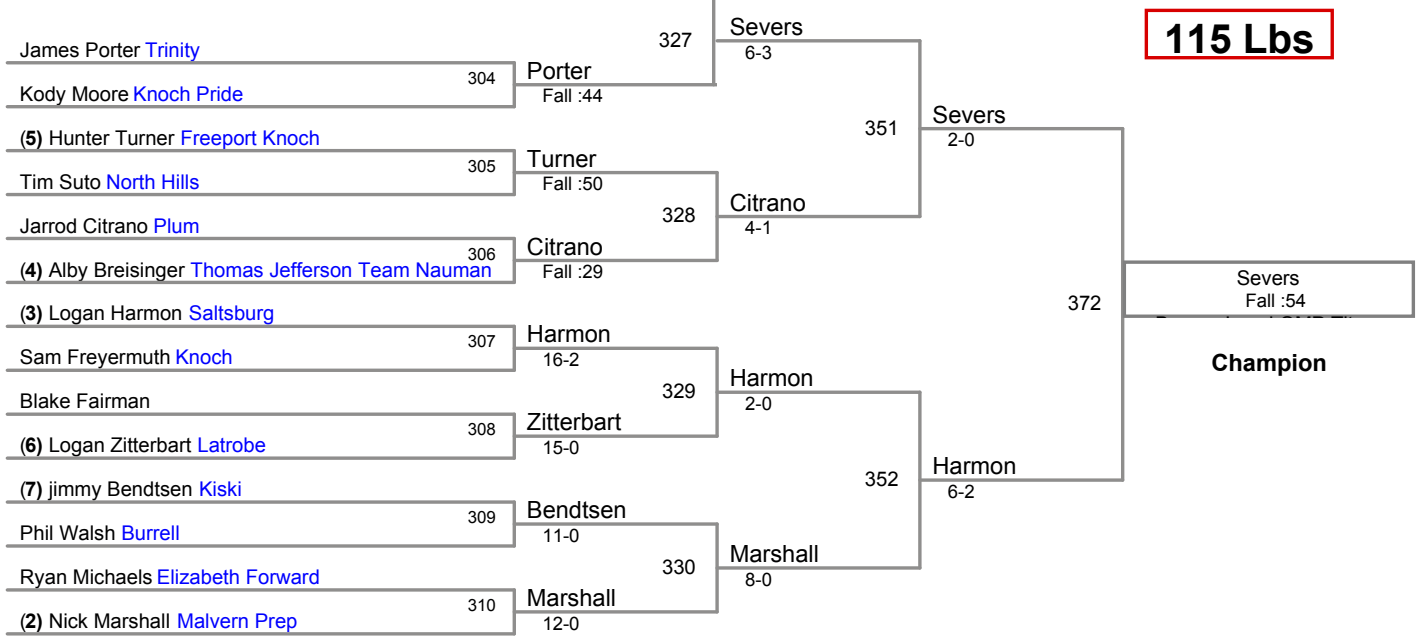

(1) Brenden Severs [Beaver Local OMP Titan](#)

Burrell Supertrophy 2015

12U (on Mat 4)

125 Lbs

6 Man Round Robin

Burrell Supertrophy 2015
12U (on Mat 5)

138 Lbs

round 1