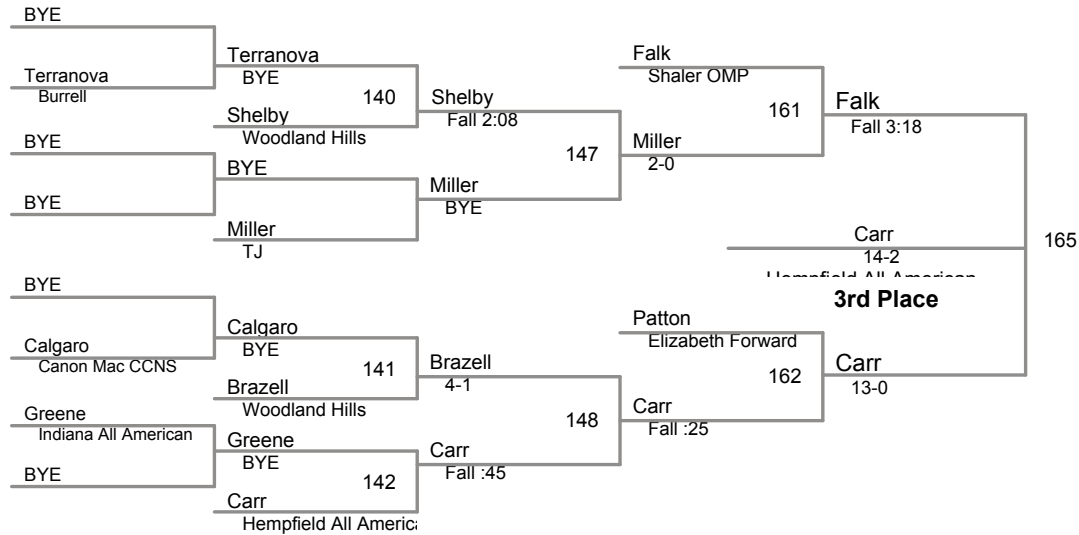

Burrell Supertrophy 2015

8U (on Mat 1)

65 Lbs