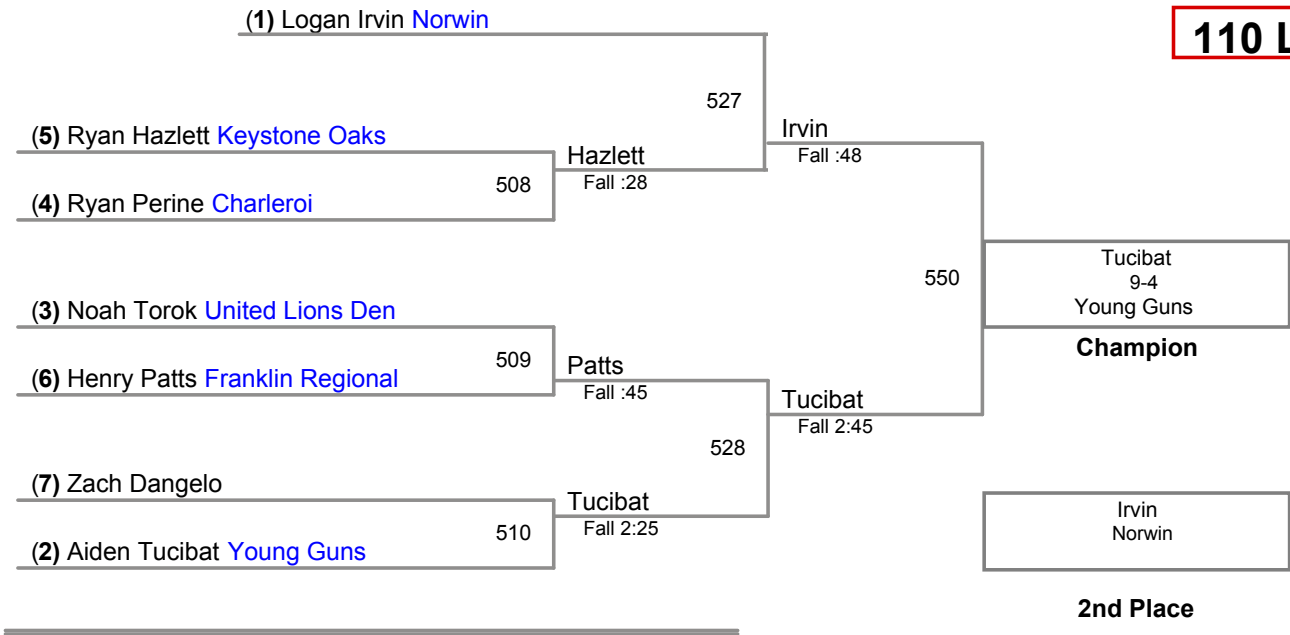

Burrell Supertrophy 2015
8U (on Mat 5)

110 Lbs