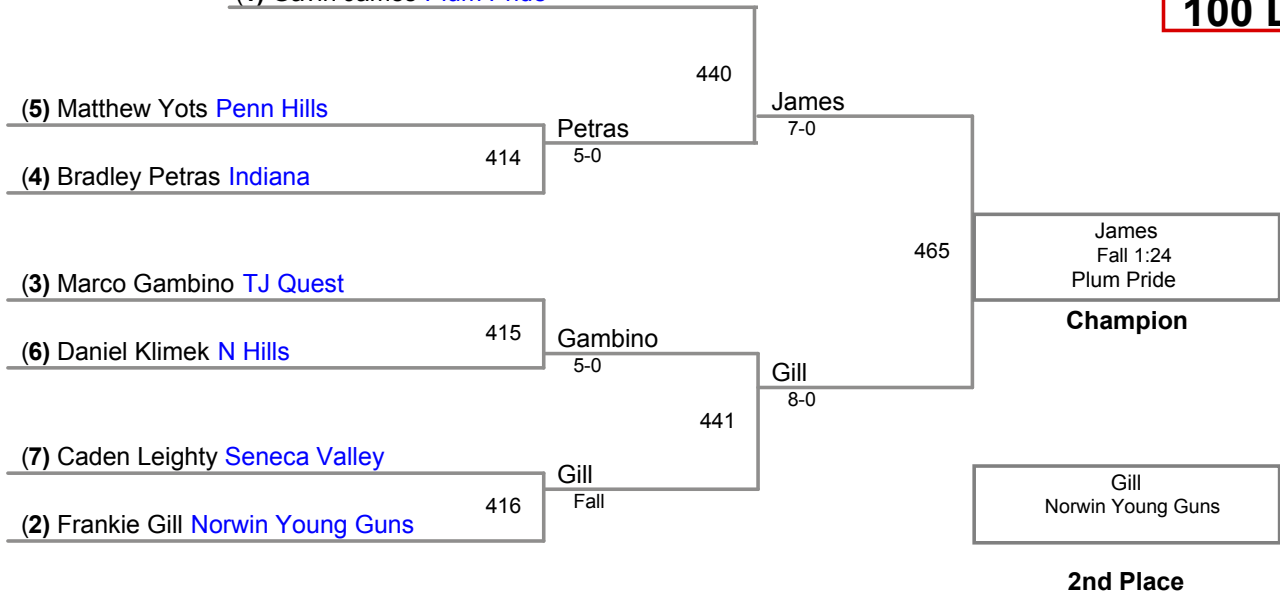

Burrell Supertrophy 2015
12U (on Mat 4)

100 Lbs

(1) Gavin James Plum Pride