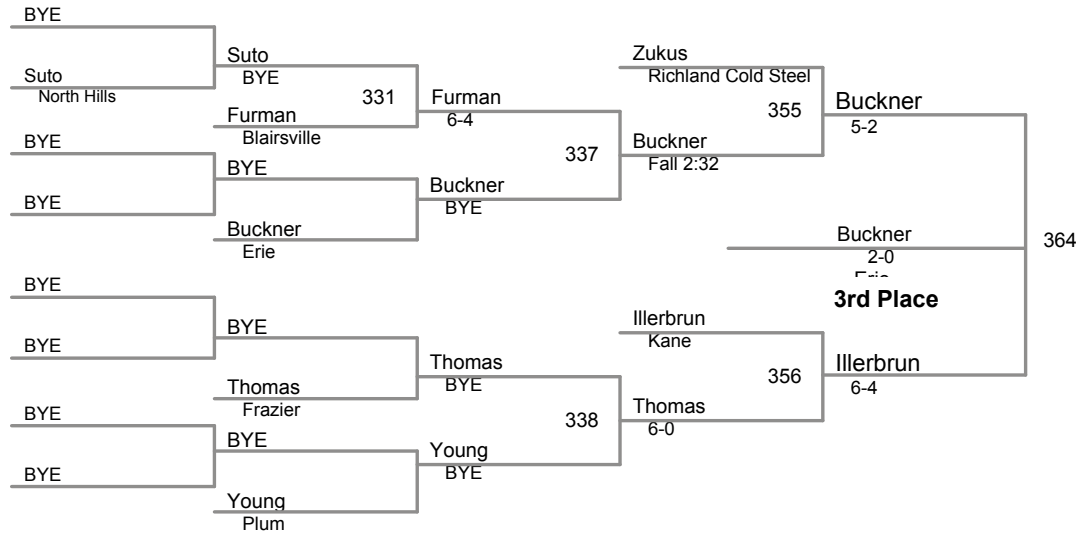

Burrell Supertrophy 2015

12U (on Mat 3)

65 Lbs