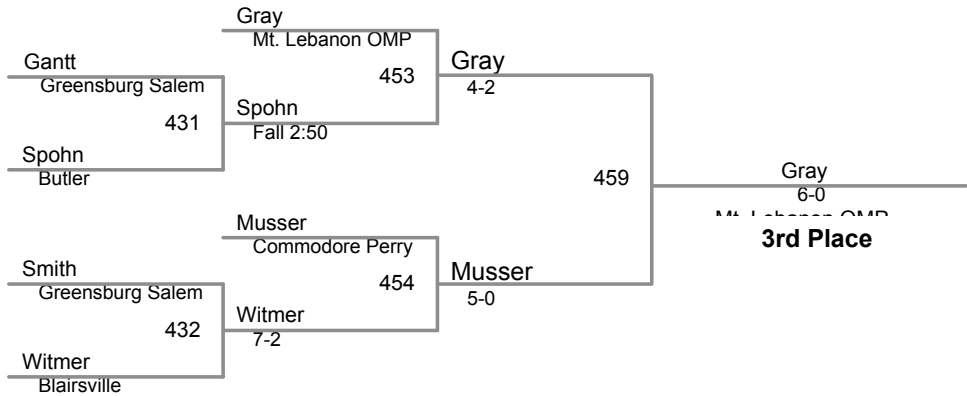

Burrell Supertrophy 2015
12U (on Mat 4)

105 Lbs