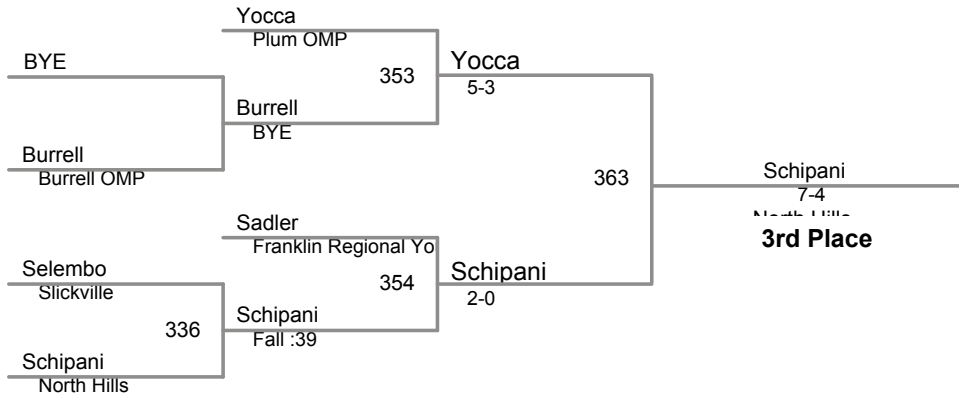

6 Man Round Robin

Burrell Supertrophy 2015
8U (on Mat 1)

45 Lbs

round 1

Ben Fuller Meadville	101	Silberman	6-0
Morgan Silberman Chartiers Valle			
Landon Sidun Yough	102	Sidun	6-0
Jacob Stewart Burrell			
Wyatt Taubler Saltsburg SWC W	103	Zufall	6-1
Cy Zufall Slickville			

round 4

Ben Fuller Meadville	158	Sidun	10-0
Landon Sidun Yough			
Morgan Silberman Chartiers Vall	159	Zufall	2-0
Cy Zufall Slickville			
Jacob Stewart Burrell	160	Stewart	4-0
Wyatt Taubler Saltsburg SWC Wc			

round 2

Landon Sidun Yough	129	Sidun	17-0 TF
Wyatt Taubler Saltsburg SWC Wc			
Morgan Silberman Chartiers Vall	130	Silberman	9-0
Jacob Stewart Burrell			
Ben Fuller Meadville	131	Zufall	4-0
Cy Zufall Slickville			

round 5

Wyatt Taubler Saltsburg SWC W	167	Silberman	8-0
Morgan Silberman Chartiers Valle			
Cy Zufall Slickville	168	Sidun	Fall 1:30
Landon Sidun Yough			
Ben Fuller Meadville	169	Fuller	6-3
Jacob Stewart Burrell			

round 3

Landon Sidun Yough	151	Sidun	12-0
Morgan Silberman Chartiers Valle			
Cy Zufall Slickville	152	Zufall	4-2
Jacob Stewart Burrell			
Wyatt Taubler Saltsburg SWC W	153	Fuller	6-0
Ben Fuller Meadville			

Using HEAD-to-HEAD to break ties
between 1st and 2nd if necessary

Table of Results

Wrestler	Team	W	L	BP	F	TF	Pen
Sidun, Landon	Yough	5	0	5.5	1	1	0
Zufall, Cy	Slickville	4	1	0			0
Silberman, Morgan	Chartiers Valley	3	2	2			0
Fuller, Ben	Meadville	2	3	0			0
Stewart, Jacob	Burrell	1	4	0			0
Taubler, Wyatt	Saltsburg SWC W	0	5				0

1	Landon Sidun Yough	4	Ben Fuller Meadville	Manual Placement
2	Cy Zufall Slickville	5	Jacob Stewart Burrell	
3	Morgan Silberman Chartiers Valley	6	Wyatt Taubler Saltsburg SWC	

Burrell Supertrophy 2015
8U (on Mat 3)

50 Lbs

(1) Louie Gill [Hermitage Bad Karma](#)