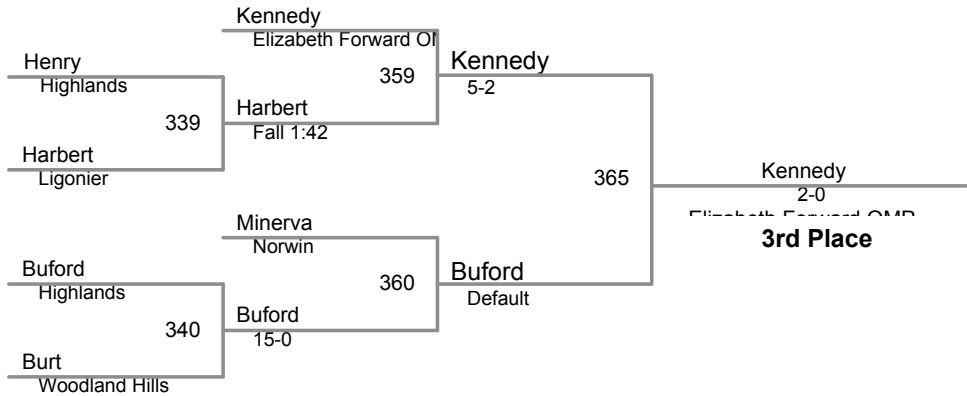

Burrell Supertrophy 2015
12U (on Mat 3)

80 Lbs