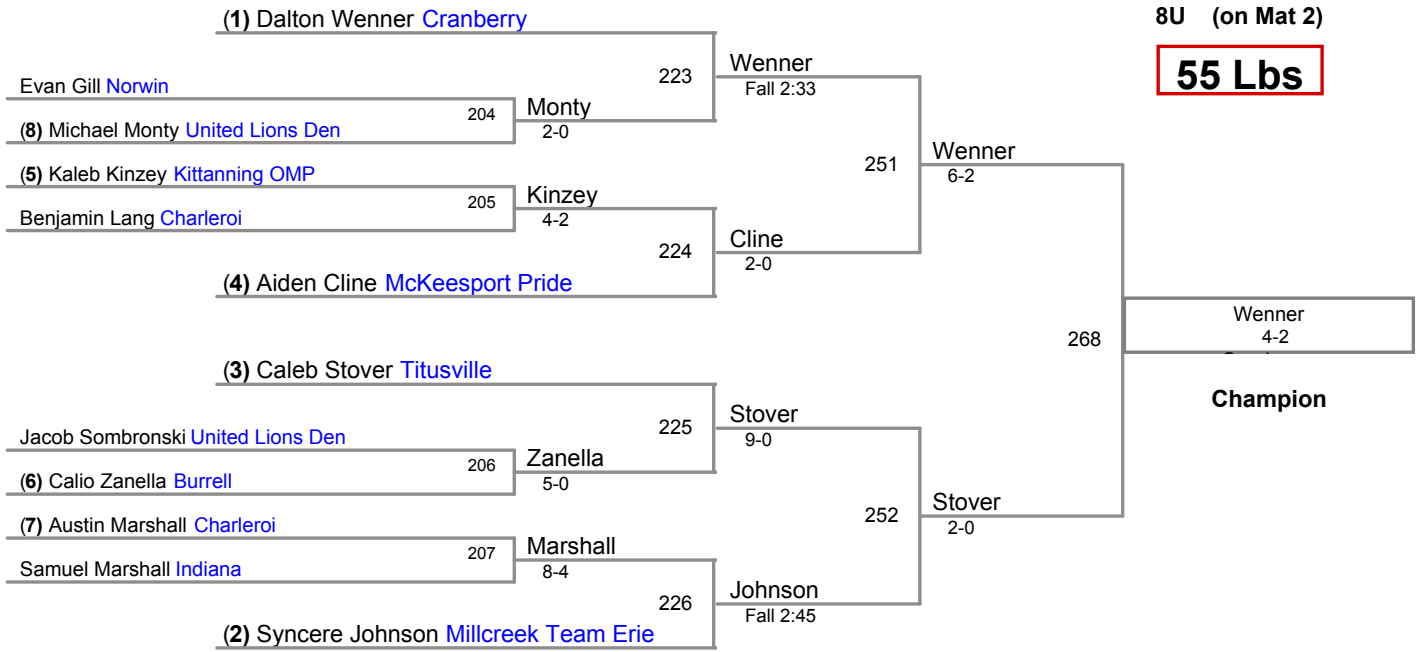

50 Lbs

(1) Louie Gill [Hermitage Bad Karma](#)

Burrell Supertrophy 2015

8U (on Mat 2)

55 Lbs

Burrell Supertrophy 2015
8U (on Mat 2)

60 Lbs

Burrell Supertrophy 2015