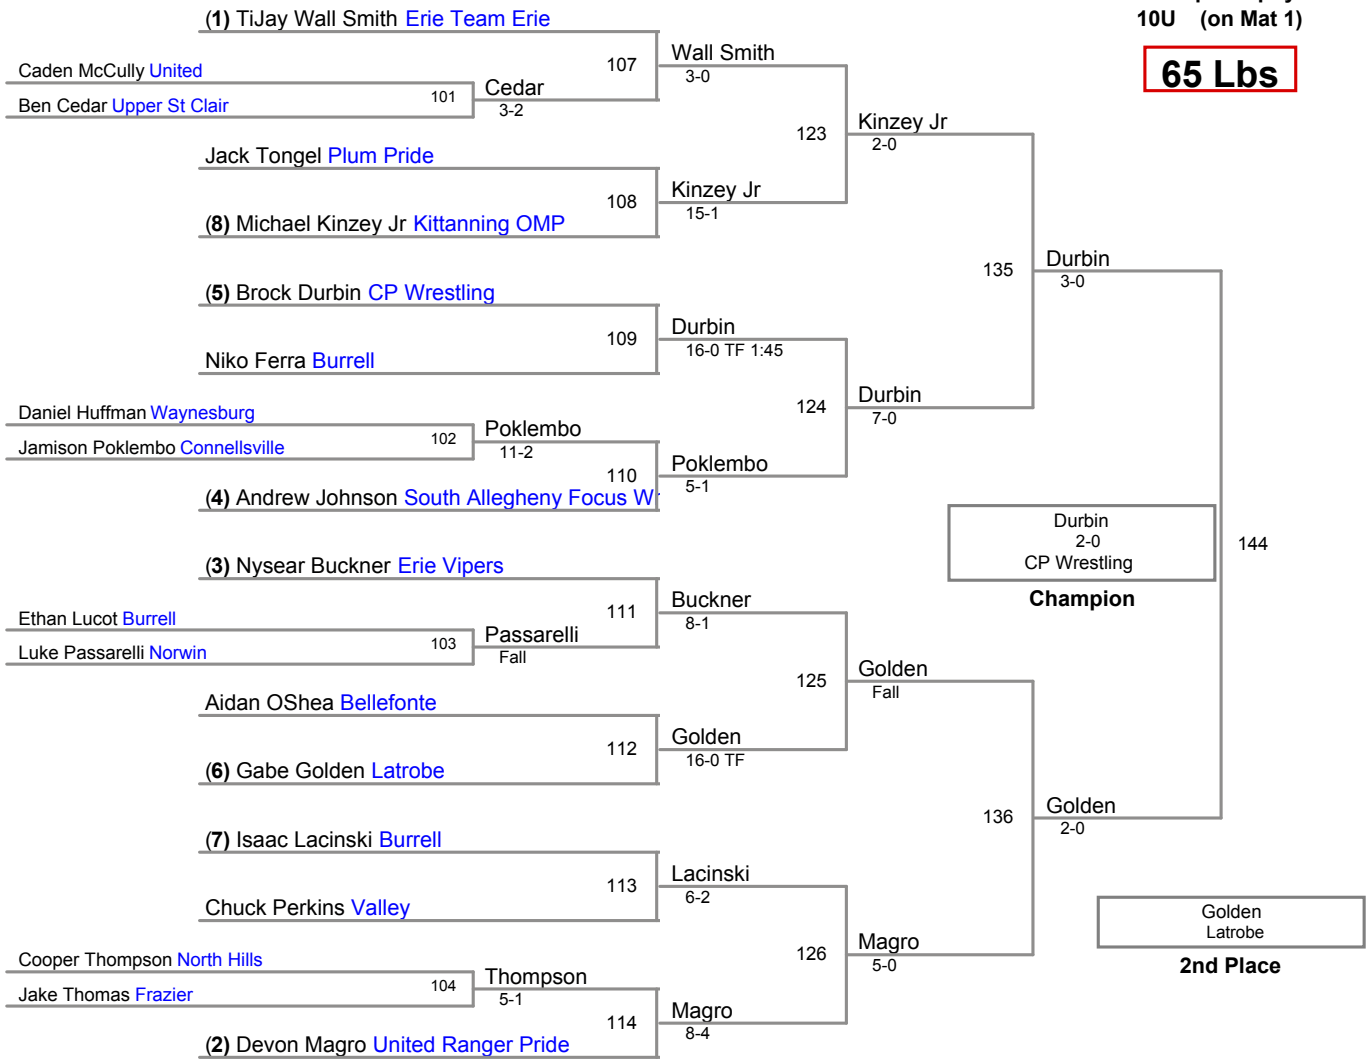

Burrell Supertrophy 2105
10U (on Mat 1)

65 Lbs