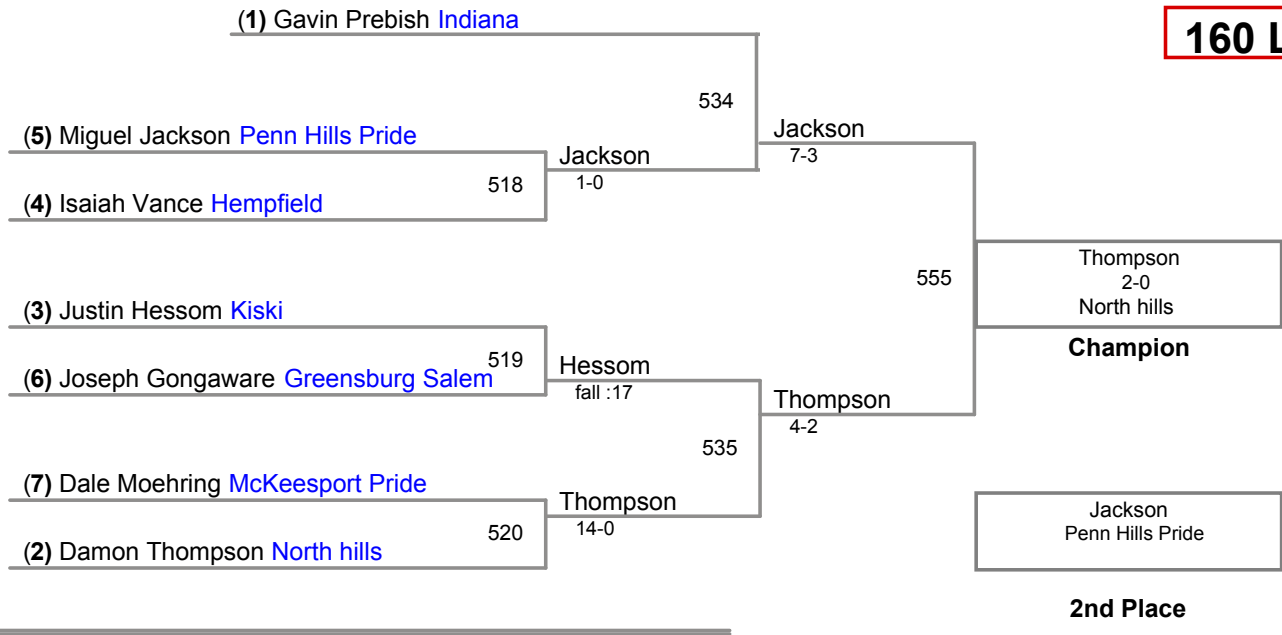

Burrell Supertrophy 2015
12U (on Mat 5)

160 Lbs