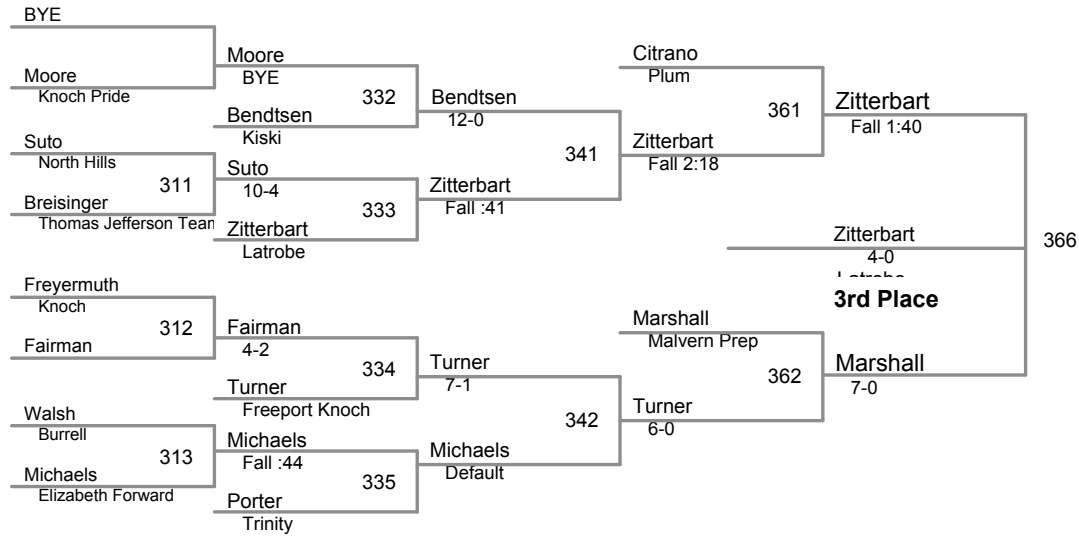

(1) Brenden Severs [Beaver Local OMP Titan](#)

Burrell Supertrophy 2015

12U (on Mat 4)

125 Lbs

6 Man Round Robin

Burrell Supertrophy 2015
12U (on Mat 5)

138 Lbs

round 1