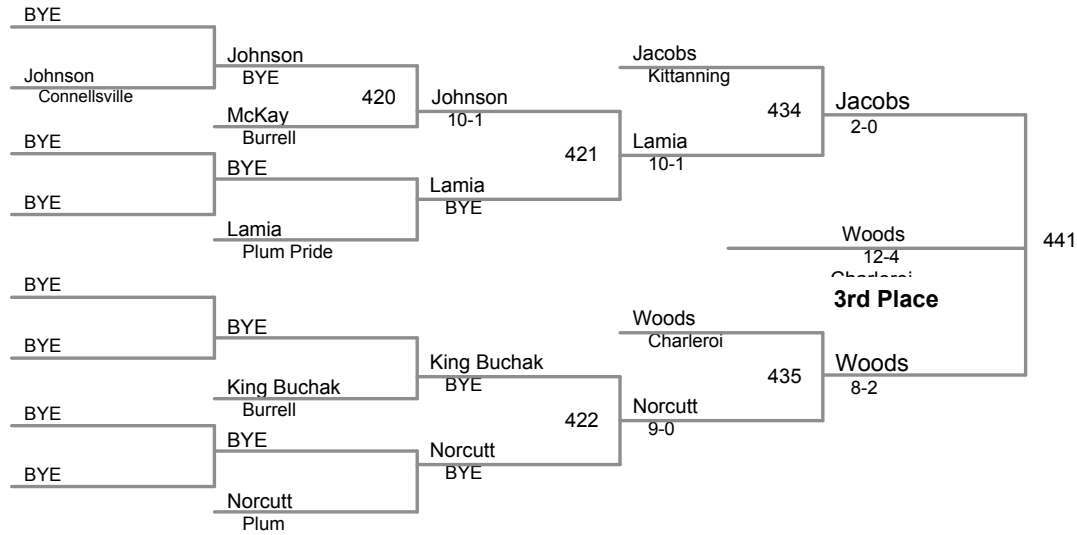

75 Lbs

Burrell Supertrophy 2105
10U (on Mat 3)

80 Lbs

5 Man Round Robin

Burrell Supertrophy 2105
10U (on Mat 1)

85 Lbs

round 1

trevor pettit Beth Center Quest		pettit
Bradley Henigan Saltsburg Slickville	105	11-2
Cameron Martin Burrell		
John Wallish Slickville	106	Wallish Fall 2:41
Dallas Price Valley		
BYE		Price BYE