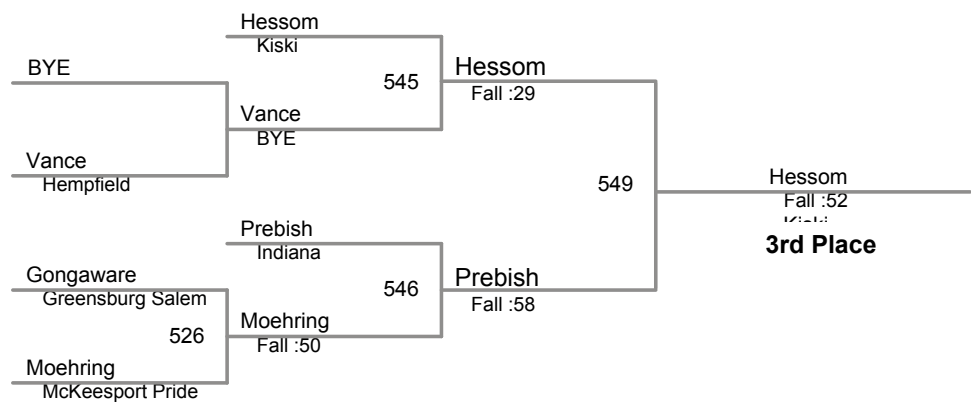

Burrell Supertrophy 2015
12U (on Mat 5)

160 Lbs