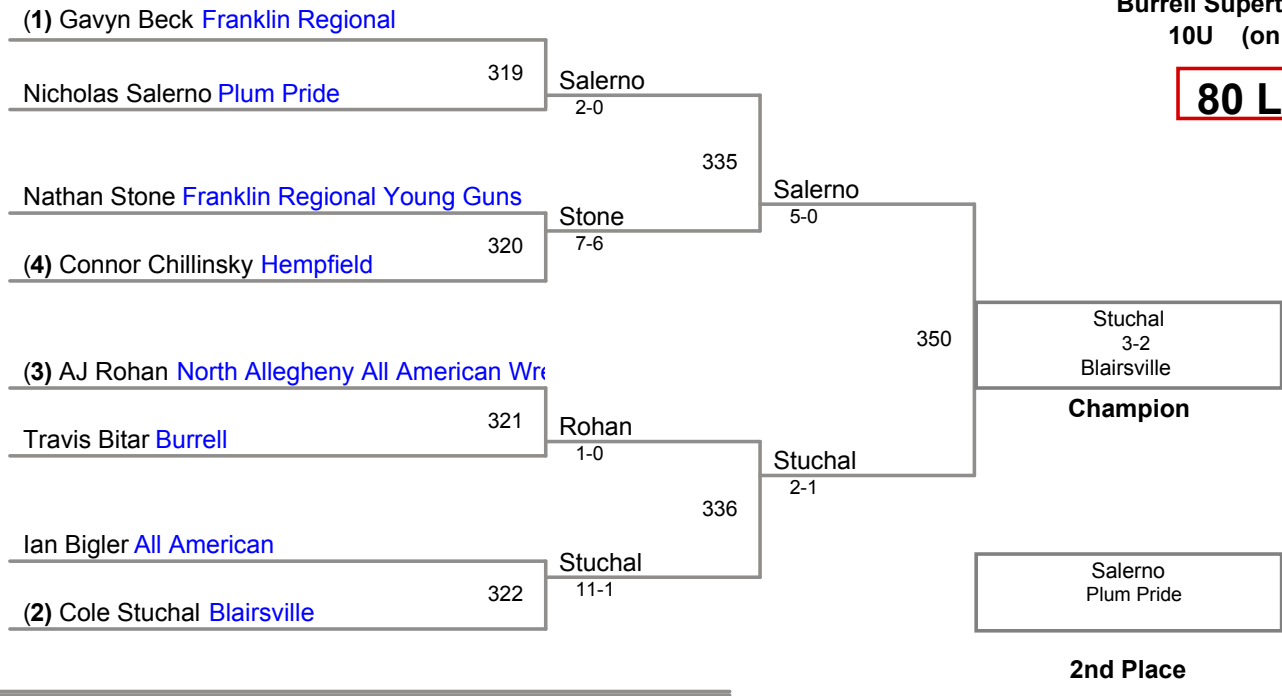

Burrell Supertrophy 2105
10U (on Mat 3)

80 Lbs