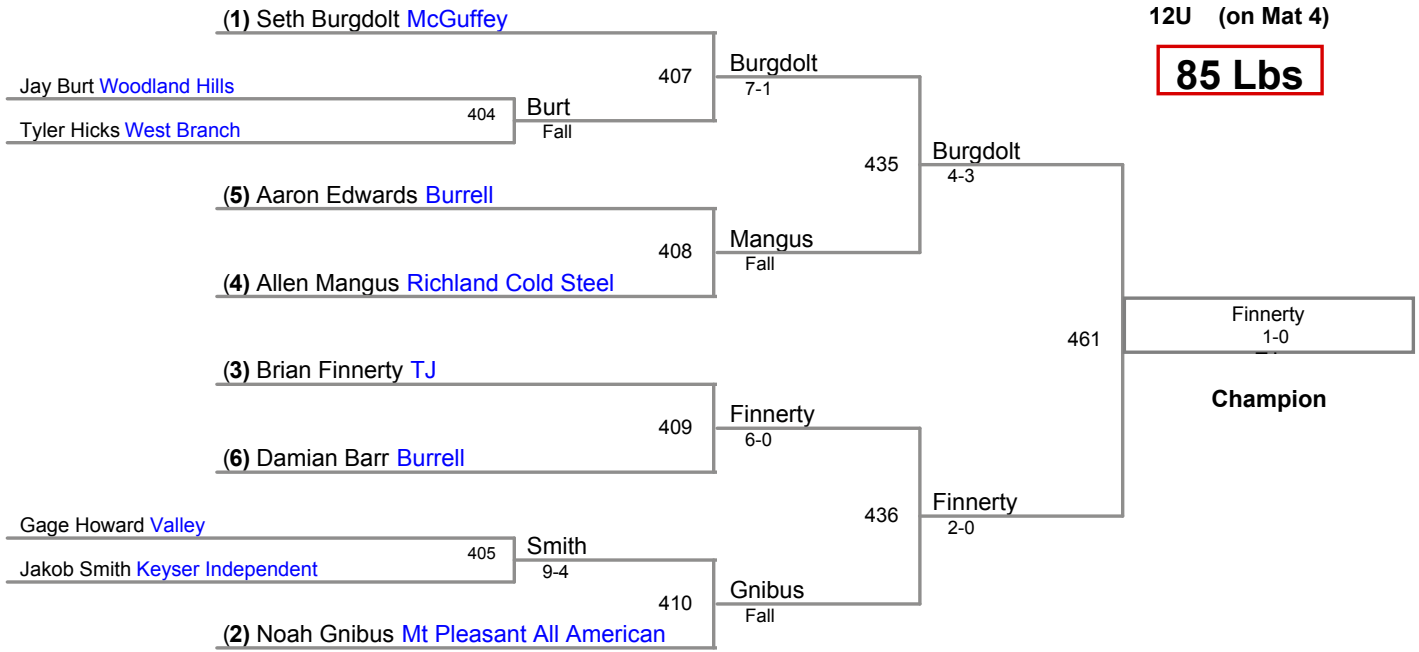

Burrell Supertrophy 2015
12U (on Mat 3)

80 Lbs

Burrell Supertrophy 2015

12U (on Mat 4)

85 Lbs

Burrell Supertrophy 2015

12U (on Mat 5)

90 Lbs