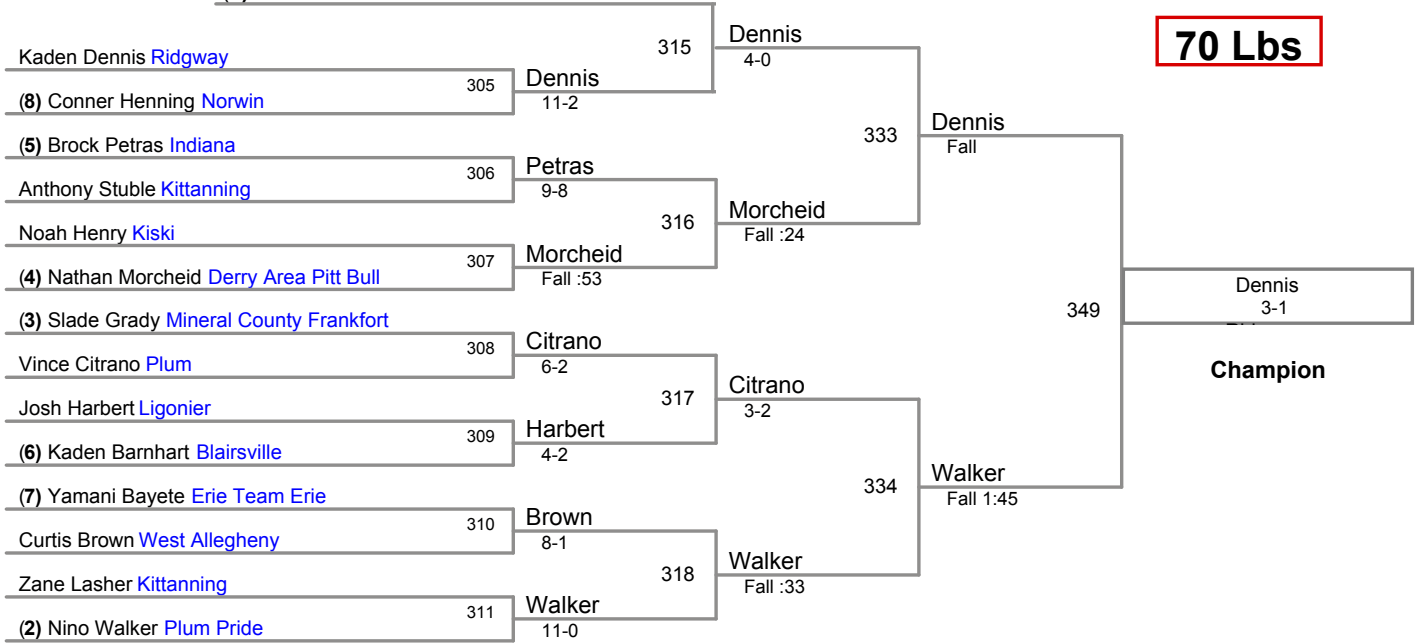

Burrell Supertrophy 2105
10U (on Mat 1)

65 Lbs

Burrell Supertrophy 2105

10U (on Mat 3)

70 Lbs

(1) Jeremiah Russell **Erie Team Erie**

Burrell Supertrophy 2105

10U (on Mat 4)