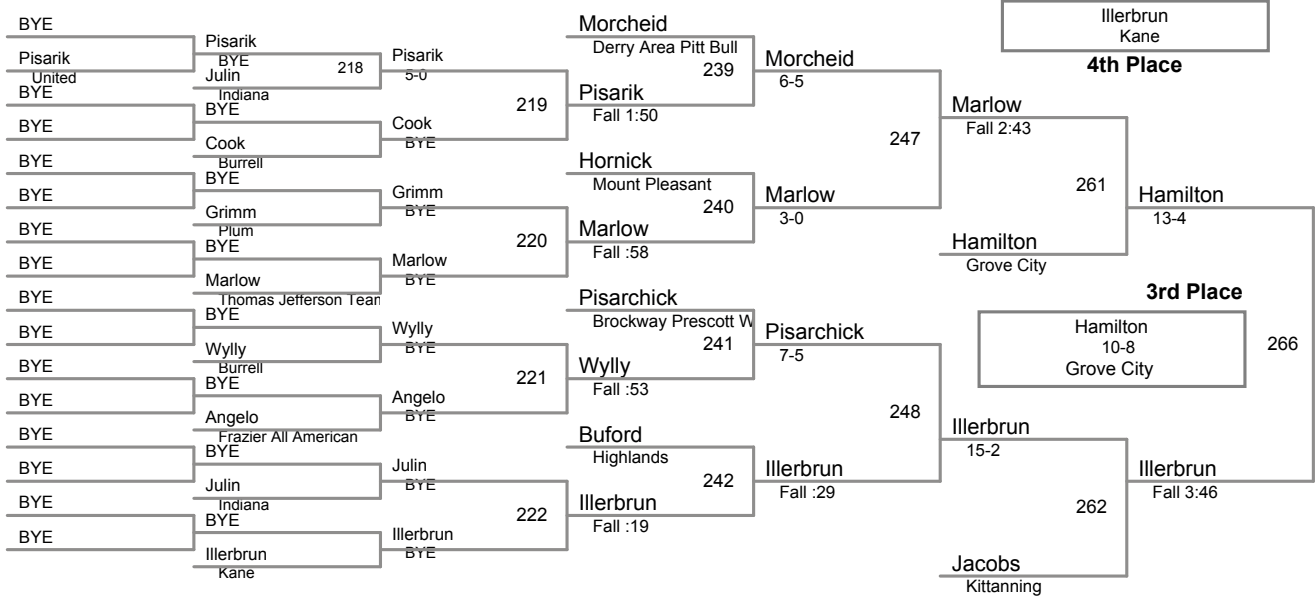

50 Lbs

(1) Louie Gill [Hermitage Bad Karma](#)

Burrell Supertrophy 2015

8U (on Mat 2)

55 Lbs

Burrell Supertrophy 2015
8U (on Mat 2)

60 Lbs

Burrell Supertrophy 2015