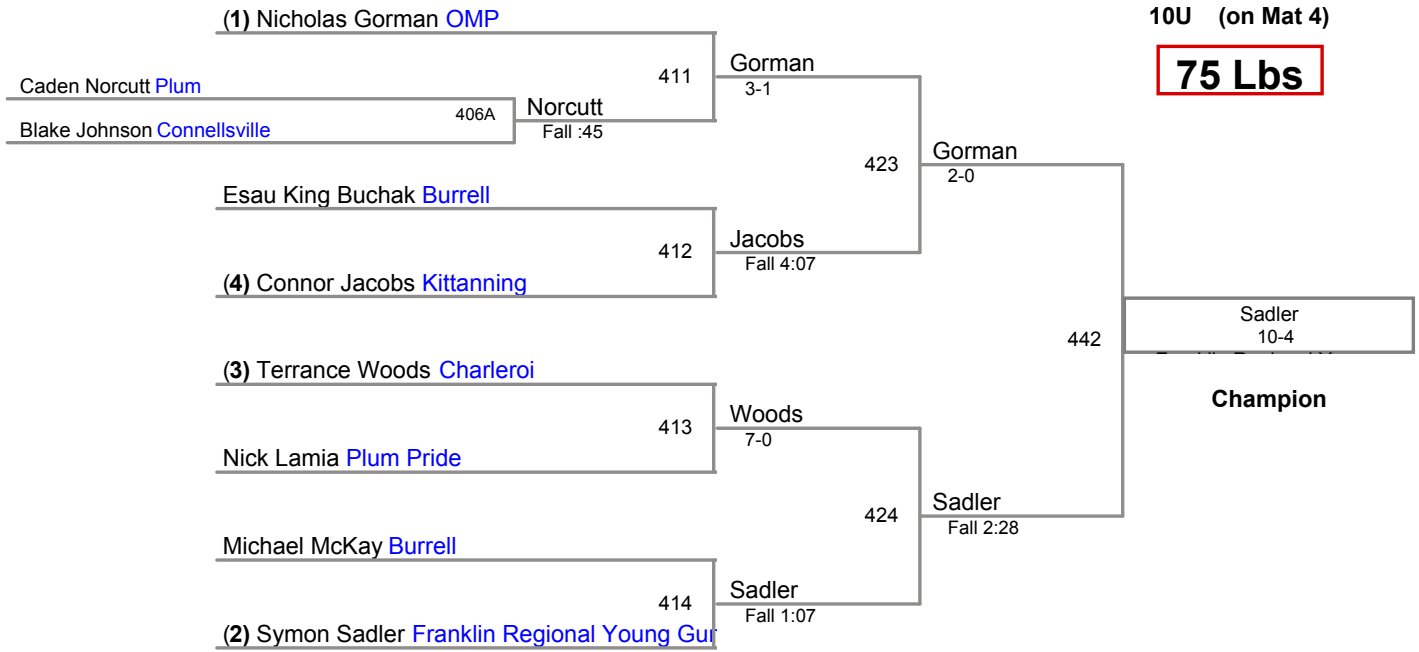

Burrell Supertrophy 2105

10U (on Mat 4)

75 Lbs