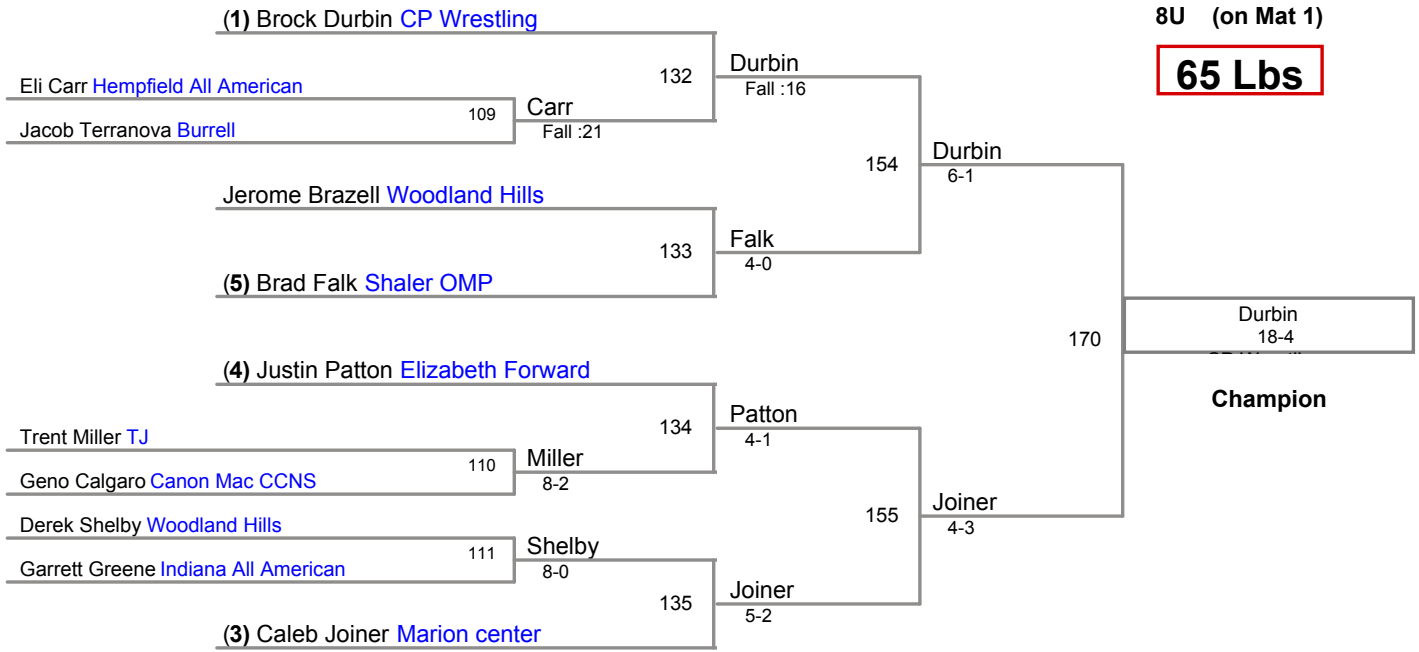

Burrell Supertrophy 2015

8U (on Mat 1)

65 Lbs