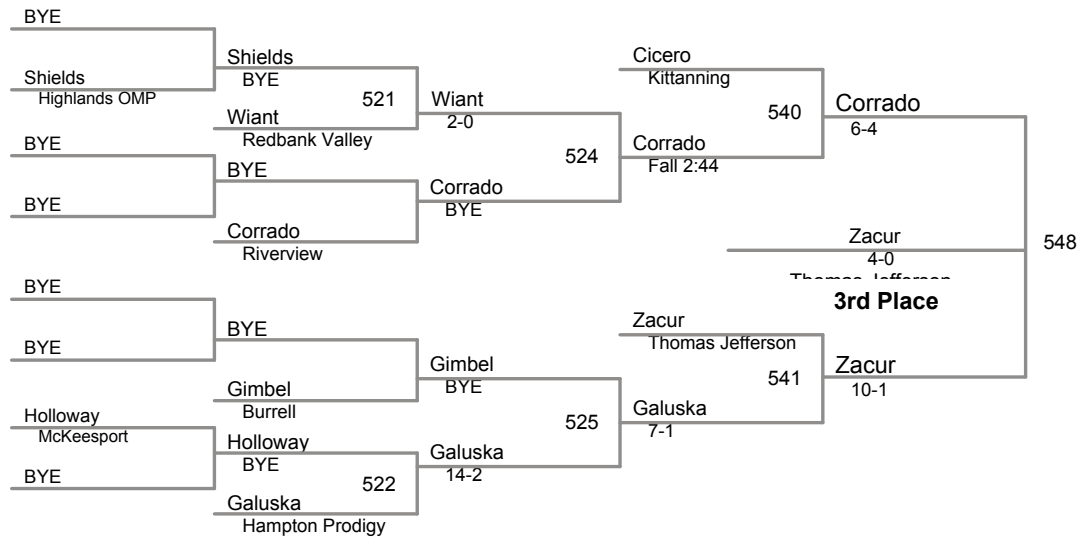

Burrell Supertrophy 2015
12U (on Mat 3)

80 Lbs

Burrell Supertrophy 2015

12U (on Mat 4)

85 Lbs

Burrell Supertrophy 2015

12U (on Mat 5)

90 Lbs