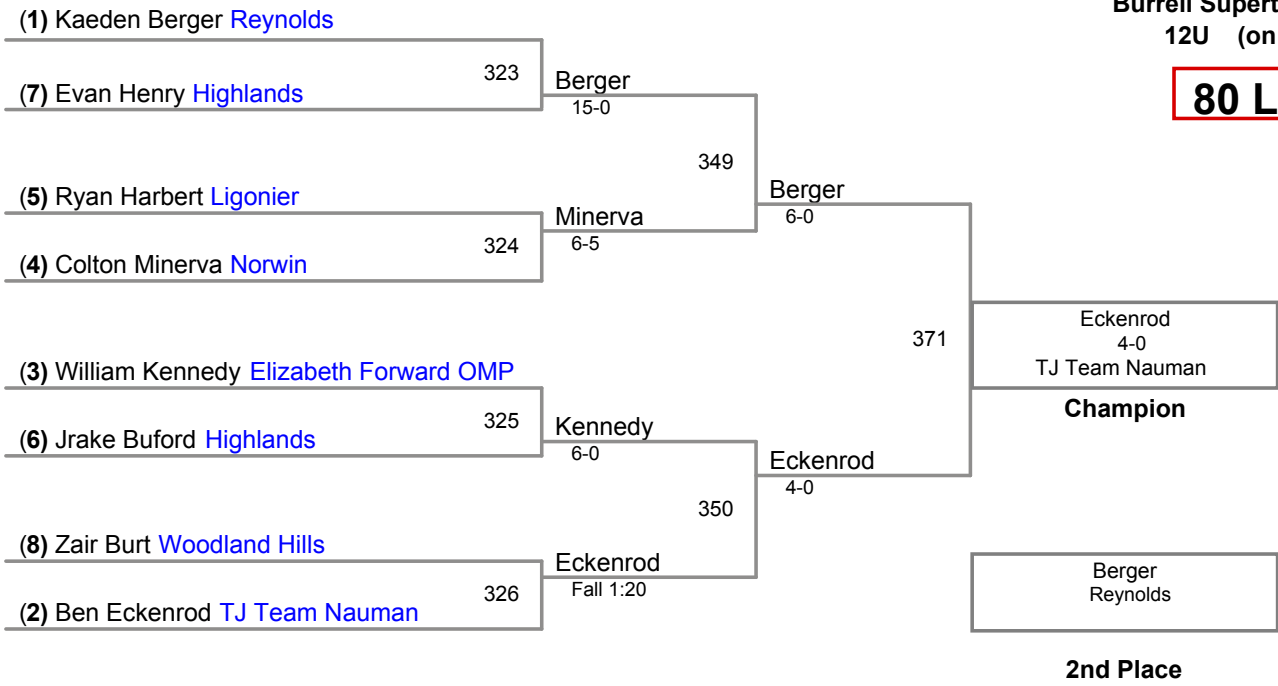

Burrell Supertrophy 2015
12U (on Mat 3)

80 Lbs