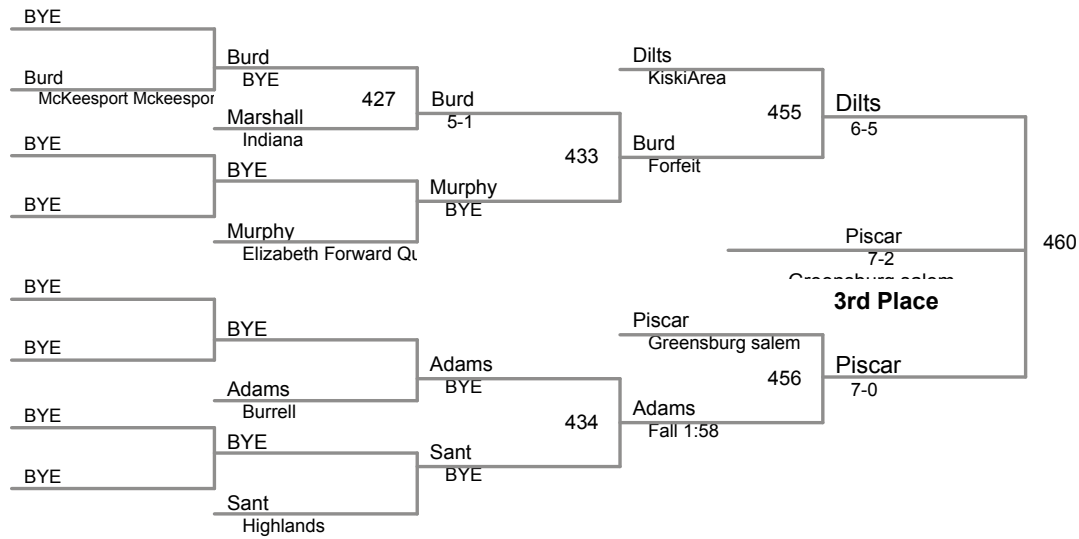

(1) Brenden Severs [Beaver Local OMP Titan](#)

Burrell Supertrophy 2015

12U (on Mat 4)

125 Lbs

6 Man Round Robin

Burrell Supertrophy 2015
12U (on Mat 5)

138 Lbs

round 1