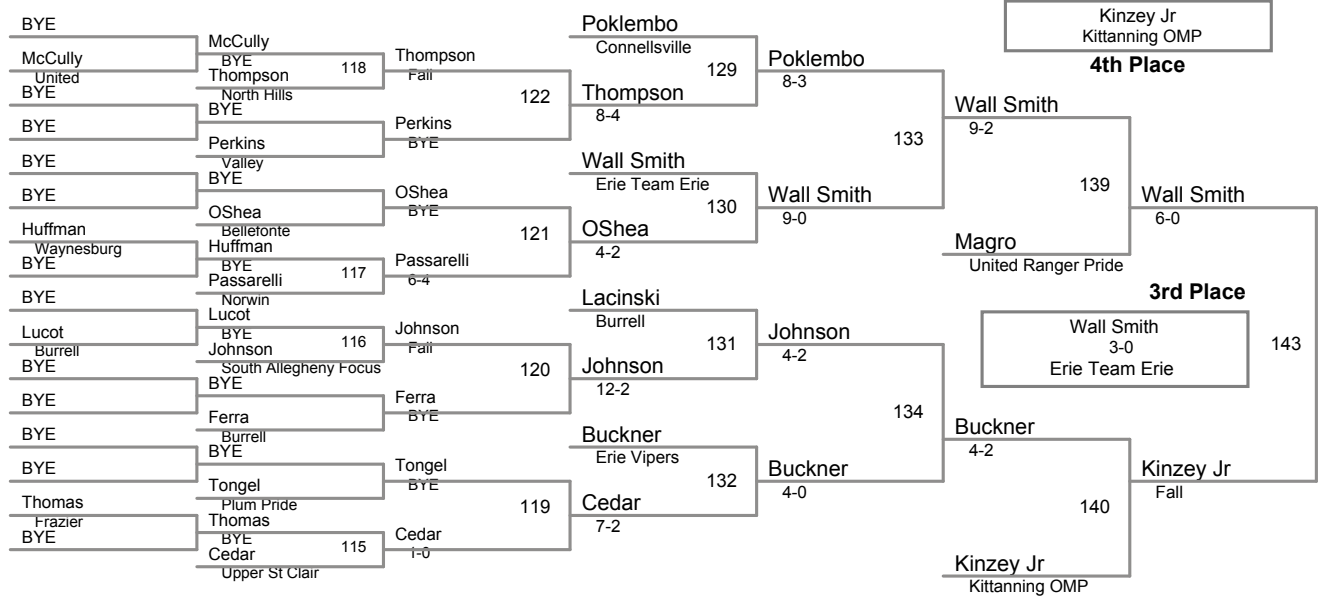

Burrell Supertrophy 2105
10U (on Mat 1)

65 Lbs