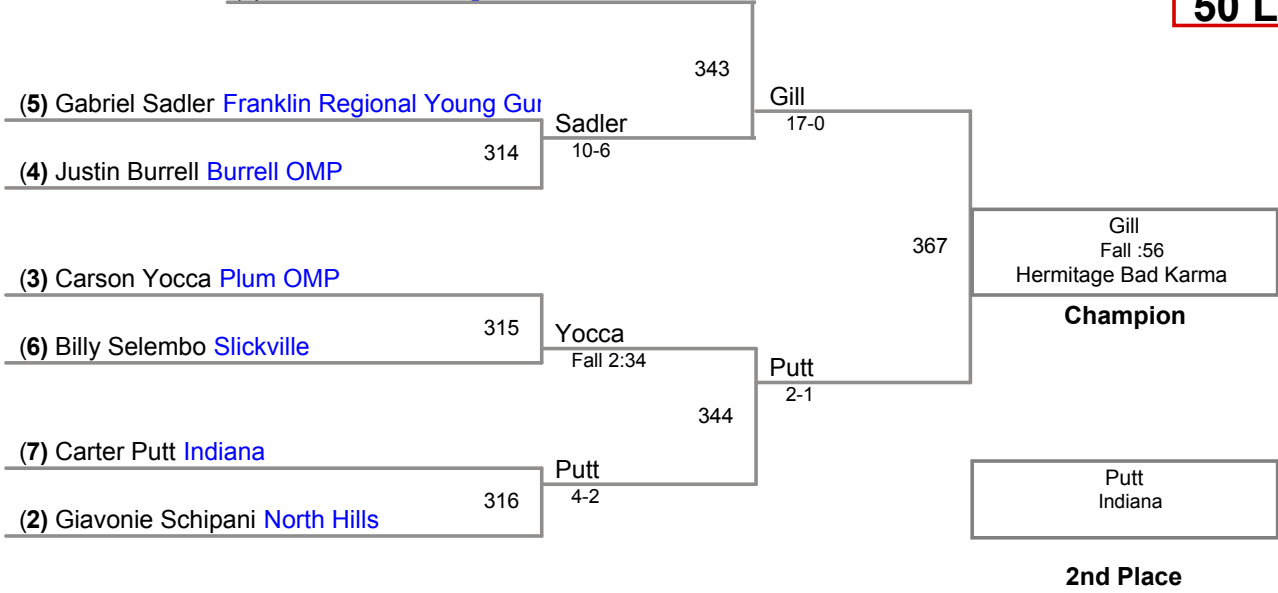

6 Man Round Robin

Burrell Supertrophy 2015
8U (on Mat 1)

45 Lbs

round 1

Ben Fuller Meadville	101	Silberman	6-0
Morgan Silberman Chartiers Valle			
Landon Sidun Yough	102	Sidun	6-0
Jacob Stewart Burrell			
Wyatt Taubler Saltsburg SWC W	103	Zufall	6-1
Cy Zufall Slickville			

round 4

Ben Fuller Meadville	158	Sidun	10-0
Landon Sidun Yough			
Morgan Silberman Chartiers Vall	159	Zufall	2-0
Cy Zufall Slickville			
Jacob Stewart Burrell	160	Stewart	4-0
Wyatt Taubler Saltsburg SWC Wc			

round 2

Landon Sidun Yough	129	Sidun	17-0 TF
Wyatt Taubler Saltsburg SWC Wc			
Morgan Silberman Chartiers Vall	130	Silberman	9-0
Jacob Stewart Burrell			
Ben Fuller Meadville	131	Zufall	4-0
Cy Zufall Slickville			

round 5

Wyatt Taubler Saltsburg SWC W	167	Silberman	8-0
Morgan Silberman Chartiers Valle			
Cy Zufall Slickville	168	Sidun	Fall 1:30
Landon Sidun Yough			
Ben Fuller Meadville	169	Fuller	6-3
Jacob Stewart Burrell			

round 3

Landon Sidun Yough	151	Sidun	12-0
Morgan Silberman Chartiers Valle			
Cy Zufall Slickville	152	Zufall	4-2
Jacob Stewart Burrell			
Wyatt Taubler Saltsburg SWC W	153	Fuller	6-0
Ben Fuller Meadville			

Using HEAD-to-HEAD to break ties
between 1st and 2nd if necessary

Table of Results

Wrestler	Team	W	L	BP	F	TF	Pen
Sidun, Landon	Yough	5	0	5.5	1	1	0
Zufall, Cy	Slickville	4	1	0			0
Silberman, Morgan	Chartiers Valley	3	2	2			0
Fuller, Ben	Meadville	2	3	0			0
Stewart, Jacob	Burrell	1	4	0			0
Taubler, Wyatt	Saltsburg SWC W	0	5				0

1	Landon Sidun Yough	4	Ben Fuller Meadville	Manual Placement
2	Cy Zufall Slickville	5	Jacob Stewart Burrell	
3	Morgan Silberman Chartiers Valley	6	Wyatt Taubler Saltsburg SWC	

Burrell Supertrophy 2015
8U (on Mat 3)

50 Lbs

(1) Louie Gill [Hermitage Bad Karma](#)