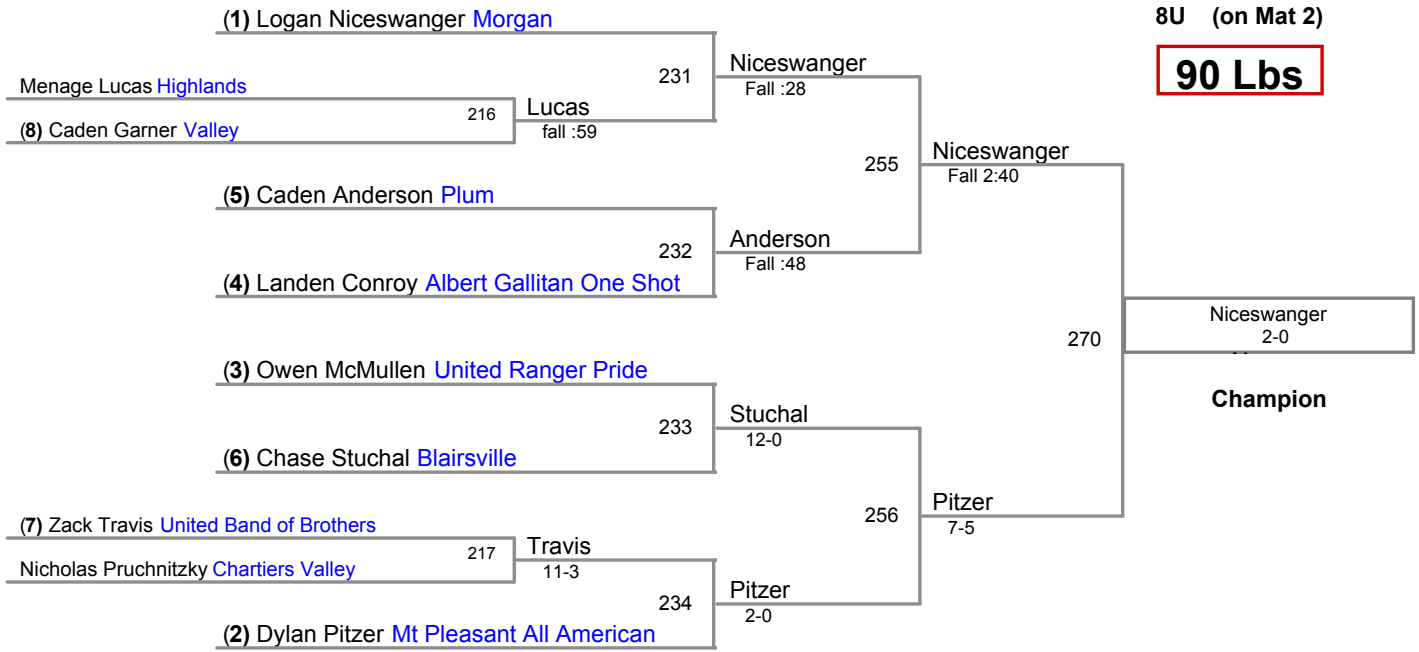

8U (on Mat 1)

65 Lbs

Burrell Supertrophy 2015
8U (on Mat 1)

75 Lbs

Burrell Supertrophy 2015

8U (on Mat 2)

90 Lbs

Burrell Supertrophy 2015
8U (on Mat 5)