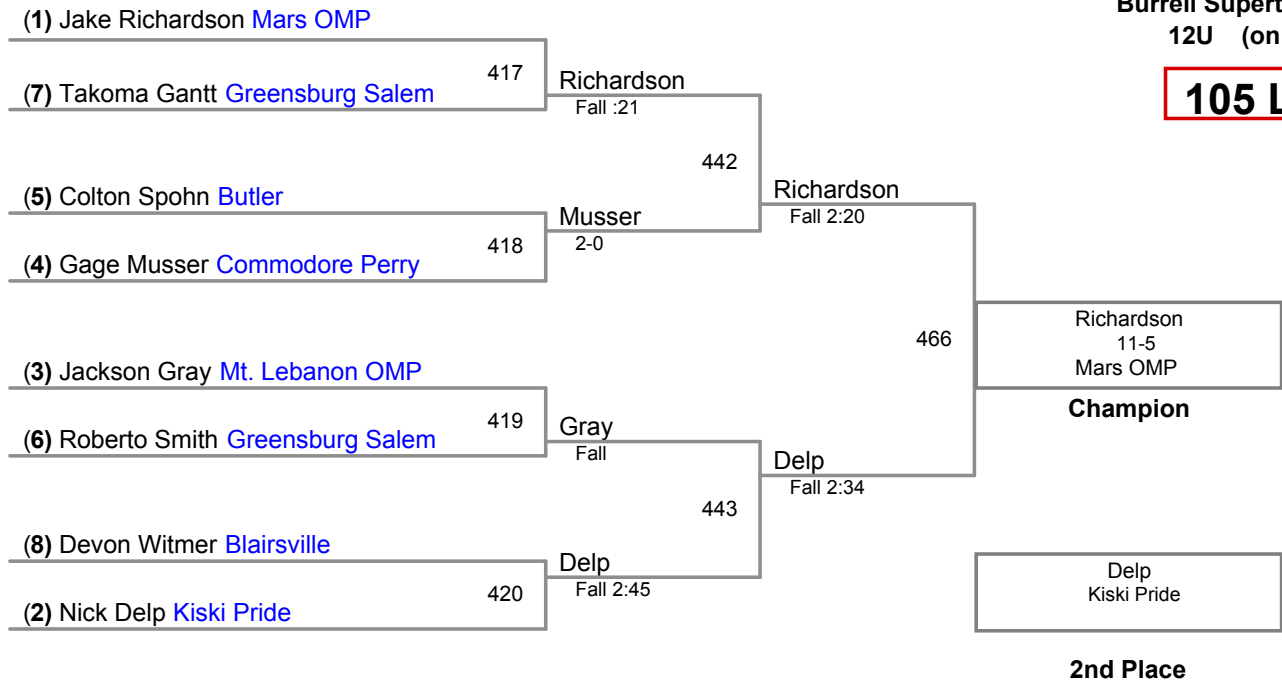

Burrell Supertrophy 2015
12U (on Mat 4)

105 Lbs