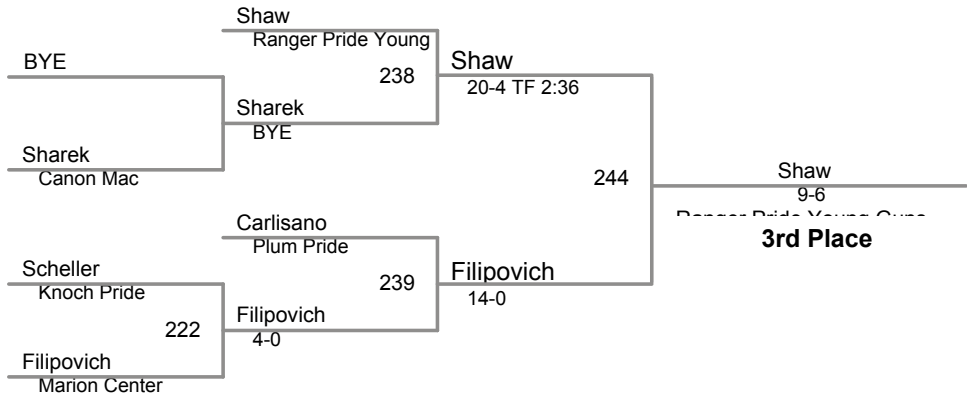

Burrell Supertrophy 2105
10U (on Mat 2)

90 Lbs

(1) Alex Marshall **Malvern Prep**