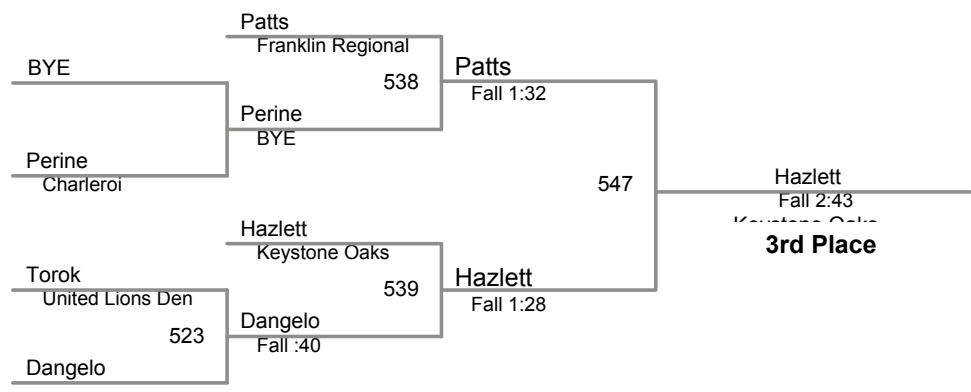

Burrell Supertrophy 2015
8U (on Mat 5)

110 Lbs