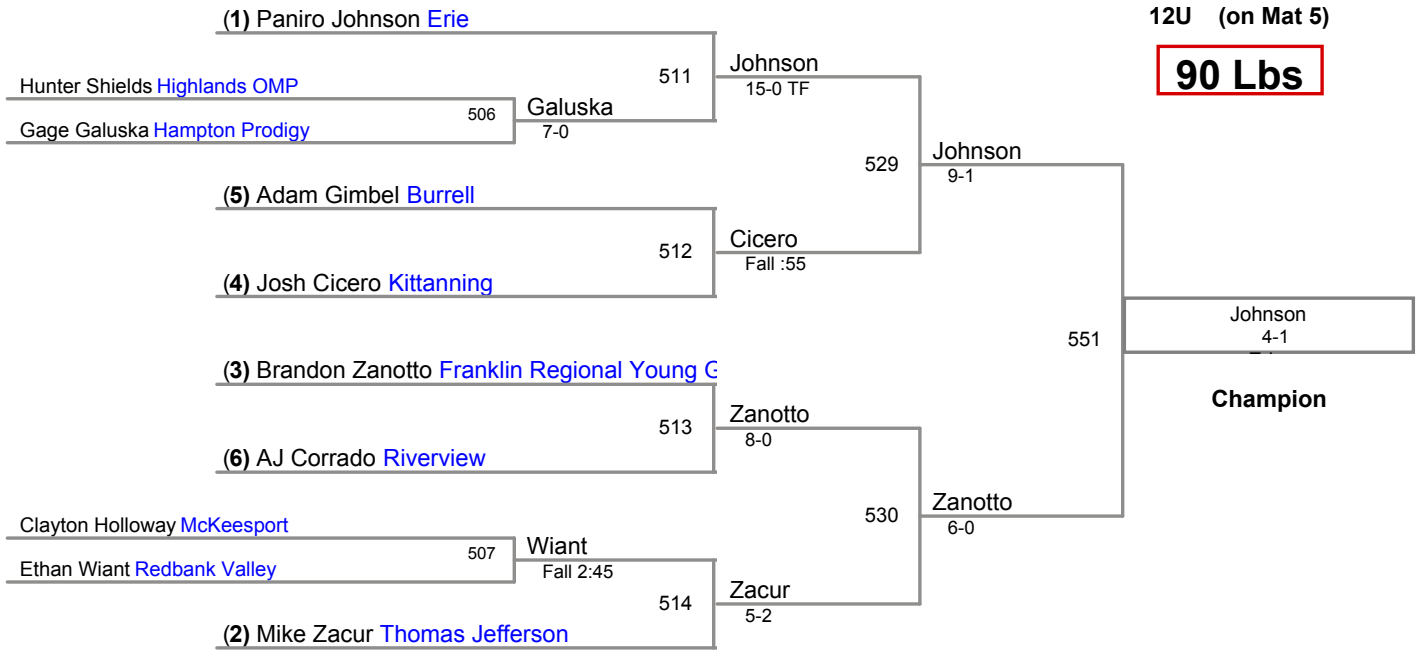

Burrell Supertrophy 2015
12U (on Mat 3)

80 Lbs

Burrell Supertrophy 2015

12U (on Mat 4)

85 Lbs

Burrell Supertrophy 2015

12U (on Mat 5)

90 Lbs