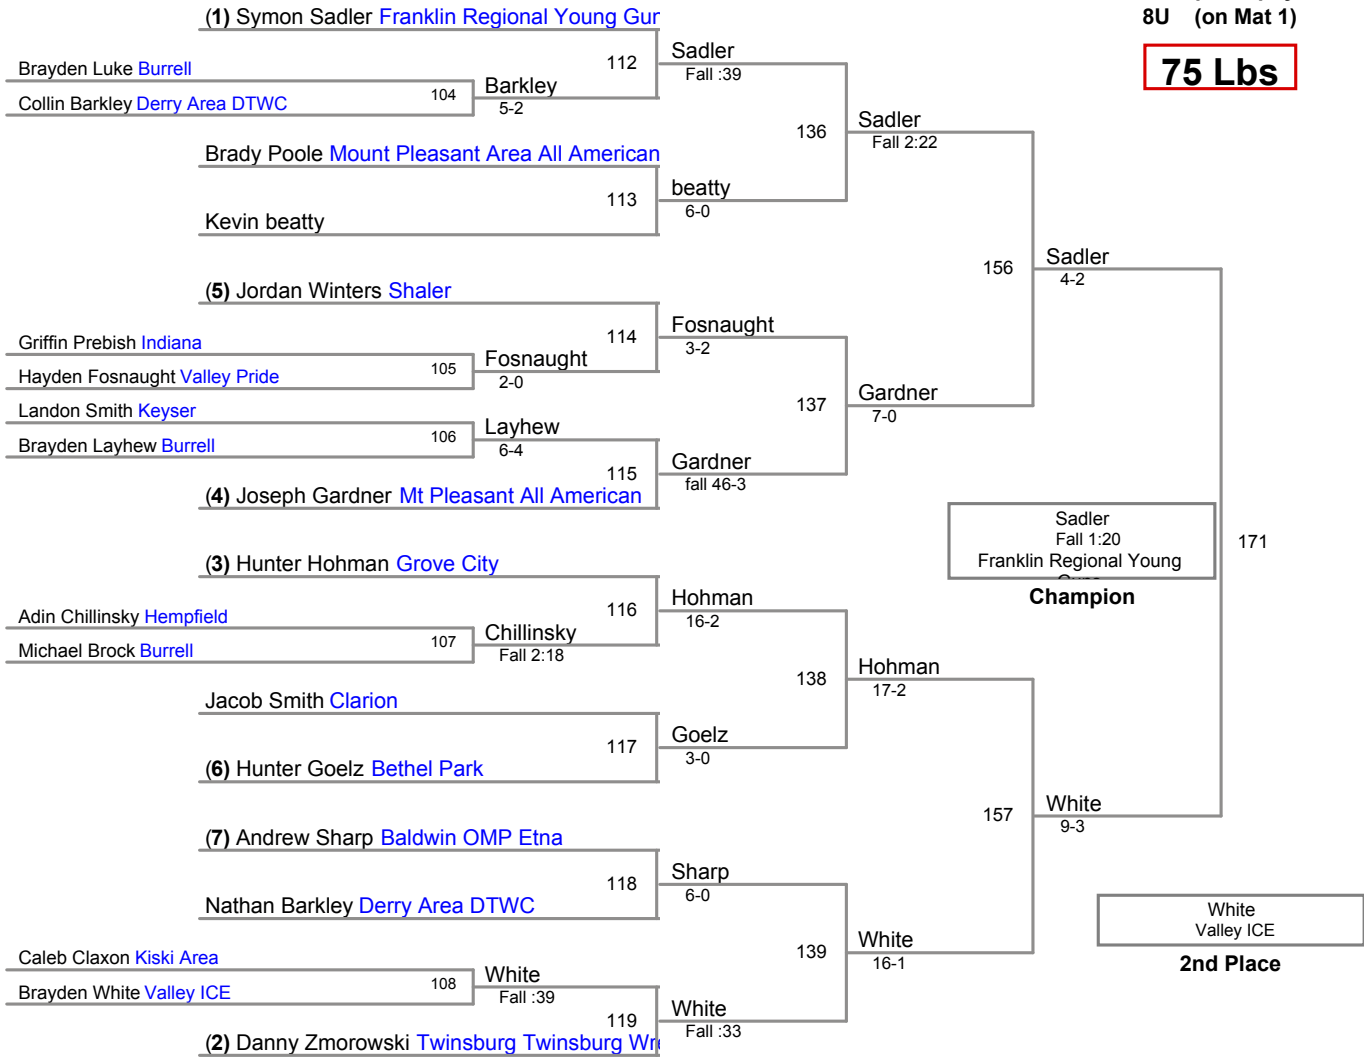

Burrell Supertrophy 2015
8U (on Mat 1)

75 Lbs