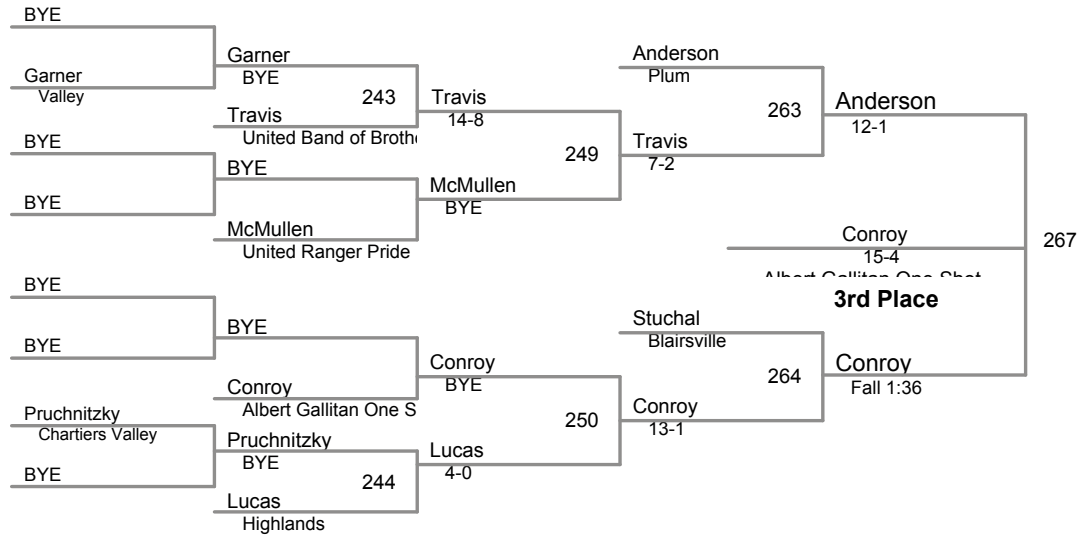

Burrell Supertrophy 2015

8U (on Mat 2)

90 Lbs