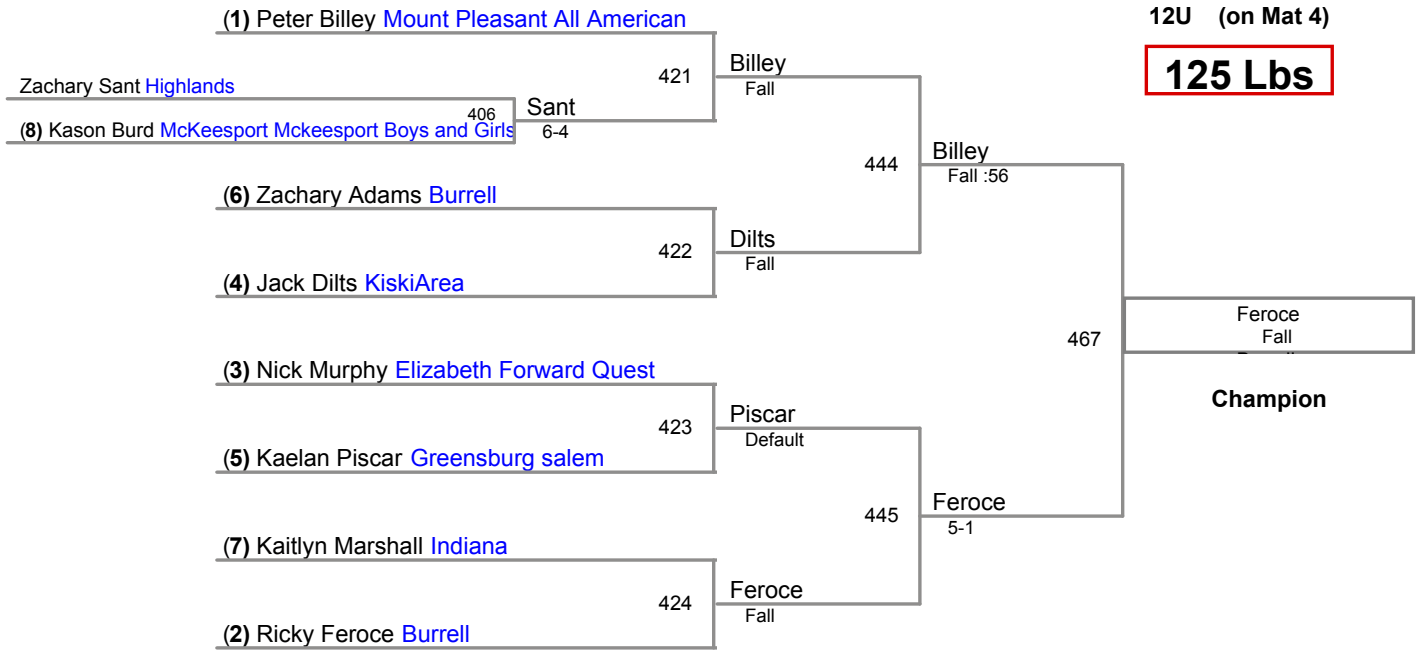

(1) Brenden Severs [Beaver Local OMP Titan](#)

Burrell Supertrophy 2015

12U (on Mat 4)

125 Lbs

6 Man Round Robin

Burrell Supertrophy 2015
12U (on Mat 5)

138 Lbs

round 1