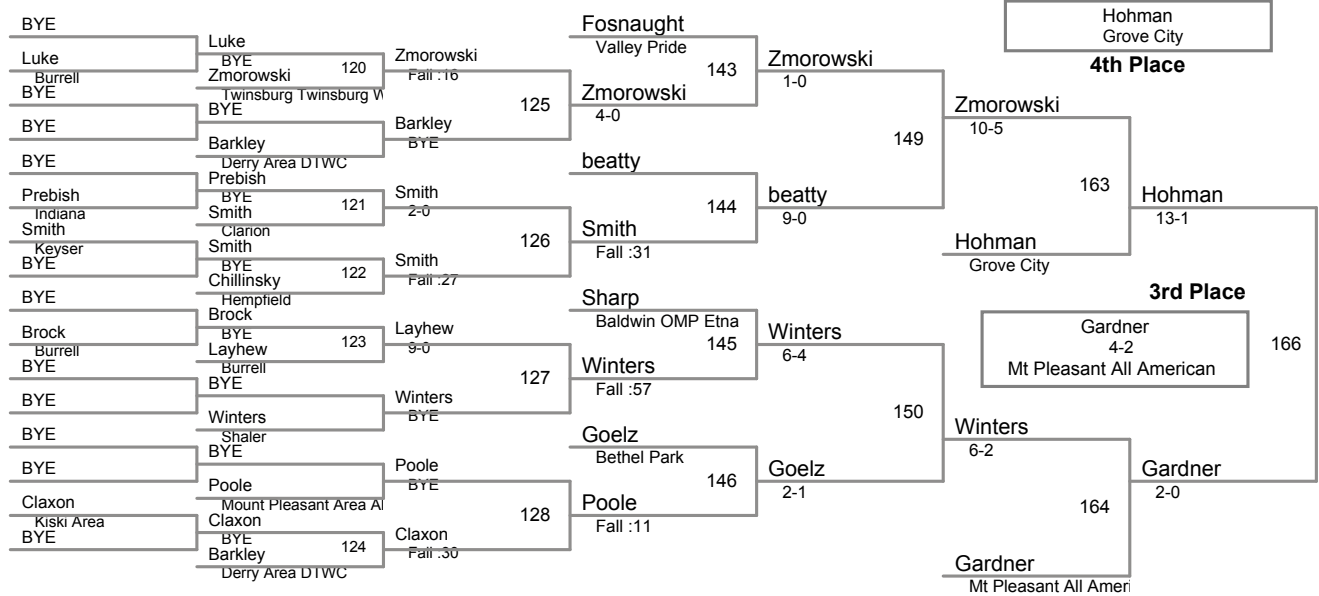

Burrell Supertrophy 2015
8U (on Mat 1)

75 Lbs