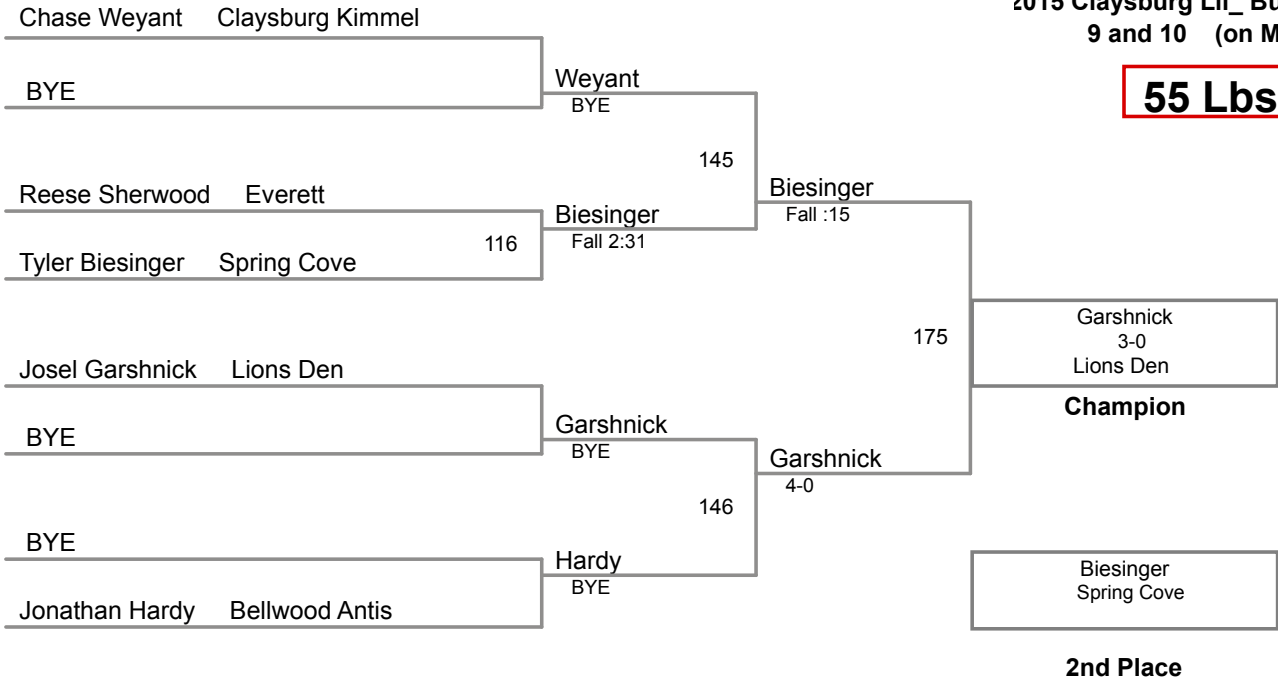

2015 Claysburg Lil_ Bulldog Open
9 and 10 (on Mat 1)

55 Lbs