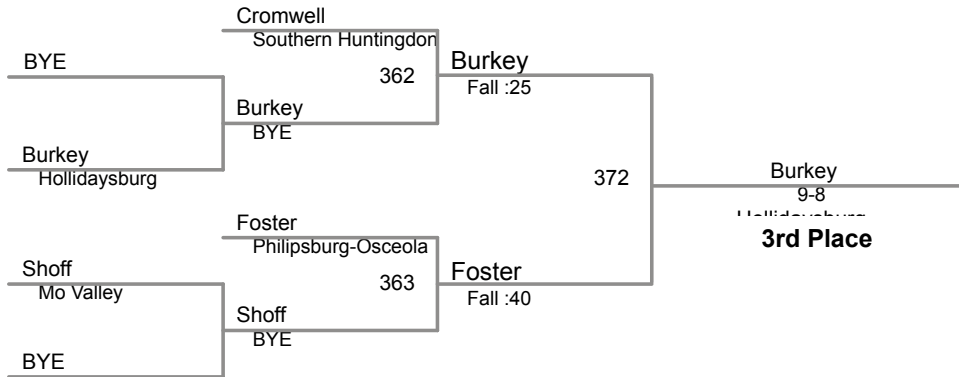

4-Man Round Robin

2015 Claysburg Lil_Bulldog Oper
9 and 10 (on Mat 3)

75 Lbs

round 1

Joshua Fleck	southern hunting	307	Fleck	_____
Zack Oakes	Spring Cove		7-1	_____
Lukas Walk	Tyrone	308	Walk	_____
Evan Crist	Bethel Park		Fall 2:29	_____
_____	_____		_____	_____
_____	_____		_____	_____

round 4

_____	_____	_____	_____
_____	_____	_____	_____
_____	_____	_____	_____
_____	_____	_____	_____

round 2

_____	_____	_____	_____
_____	_____	_____	_____
_____	_____	_____	_____
_____	_____	_____	_____

round 5

Joshua Fleck	southern hunting	384	Fleck	_____
Evan Crist	Bethel Park		Fall :42	_____
Lukas Walk	Tyrone	385	Walk	_____
Zack Oakes	Spring Cove		4-2	_____
_____	_____		_____	_____
_____	_____		_____	_____

round 3

Joshua Fleck	southern hunting	348	Fleck	_____
Lukas Walk	Tyrone		7-2	_____
Zack Oakes	Spring Cove	349	Oakes	_____
Evan Crist	Bethel Park		12-9	_____
_____	_____		_____	_____
_____	_____		_____	_____

Table of Results

Using HEAD-to-HEAD to break ties
between 1st and 2nd if necessary

Wrestler	Team	W	L	BP	F	TF	Pen
Fleck, Joshua	southern hunting	3	0	2	1		0
Walk, Lukas	Tyrone	2	1	2	1		0
Oakes, Zack	Spring Cove	1	2	0			0
Crist, Evan	Bethel Park	0	3				0

1	Joshua Fleck southern huntingdon	4	Evan Crist Bethel Park	Manual Placement
2	Lukas Walk Tyrone	5		
3	Zack Oakes Spring Cove	6		

2015 Claysburg Lil_Bulldog Open
9 and 10 (on Mat 3)

80 Lbs