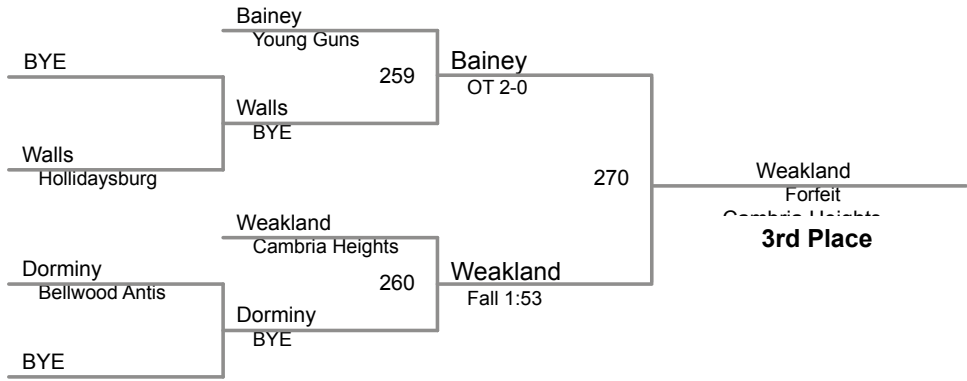

2015 Claysburg Lil_Bulldog Open
11 and 12 (on Mat 2)

110 Lbs

Best of 3 (optional)

2015 Claysburg Lil_ Bulldog Oper
11 and 12 (on Mat 2)

135 Lbs

round 1

Ethan Yingling	West Branch		
Gavin Bernard	Indiana	201	Yingling Fall :47

	_____
	_____
	_____
	_____

round 4

	_____
	_____
	_____
	_____

round 2

	_____
	_____
	_____
	_____

round 5

	_____
	_____
	_____
	_____

round 3

Ethan Yingling	West Branch		
Gavin Bernard	Indiana	244	Yingling Fall 1:45

	_____
	_____
	_____
	_____

Table of Results

*Using HEAD-to-HEAD to break ties
between 1st and 2nd if necessary*

Wrestler	Team	W	L	BP	F	TF	Pen

1	Ethan Yingling West Branch	4		Manual Placement
2	Gavin Bernard Indiana	5		
3		6