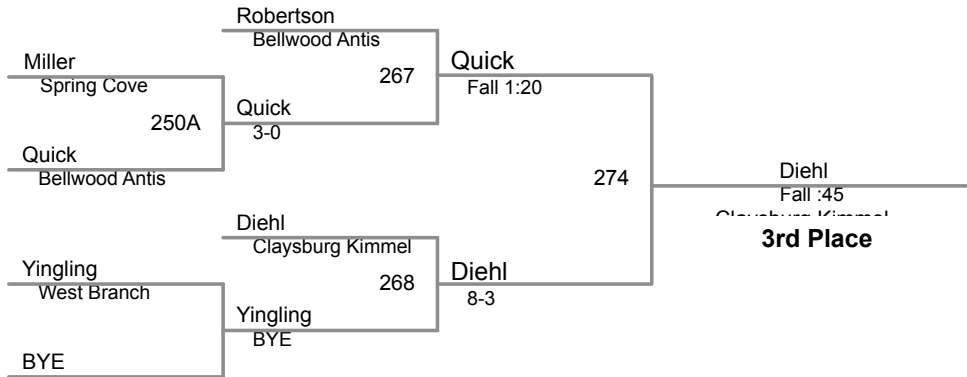

2015 Claysburg Lil_ Bulldog Open
6 and Under (on Mat 2)

63 Lbs

Best of 3 (optional)

2015 Claysburg Lil_ Bulldog Oper
6 and Under (on Mat 1)

80 Lbs

round 1

Layne Whitfield Everett	Jennings
Christian Jennings Bellwood Ar	TF 15-0

round 4

round 2

round 5

round 3

Layne Whitfield Everett	Jennings
Christian Jennings Bellwood Ar	11-1

Table of Results

*Using HEAD-to-HEAD to break ties
between 1st and 2nd if necessary*

Wrestler	Team	W	L	BP	F	TF	Pen

1	Christian Jennings Bellwood Antis	4		Manual Placement
2	Layne Whitfield Everett	5		▫
3		6