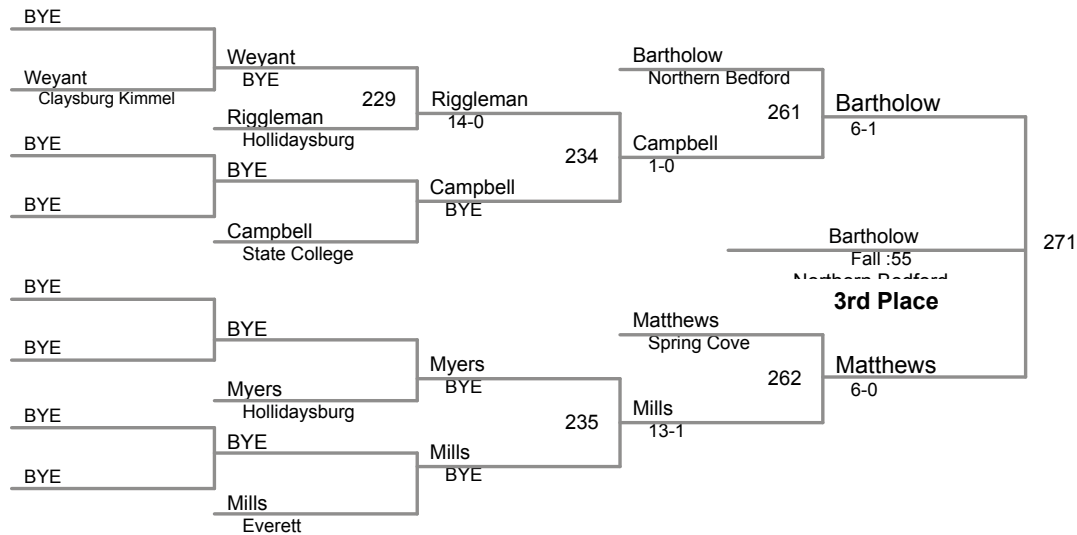

2015 Claysburg Lil_Bulldog Open 9 and 10 (on Mat 2)

60 Lbs