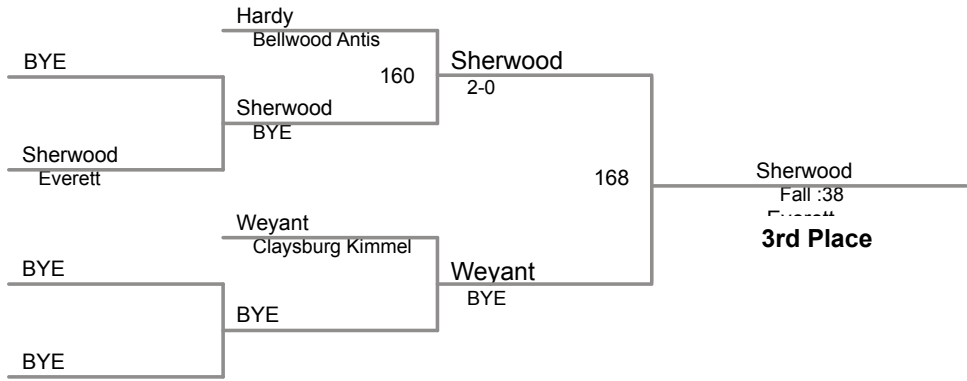

2015 Claysburg Lil_ Bulldog Open
9 and 10 (on Mat 1)

55 Lbs