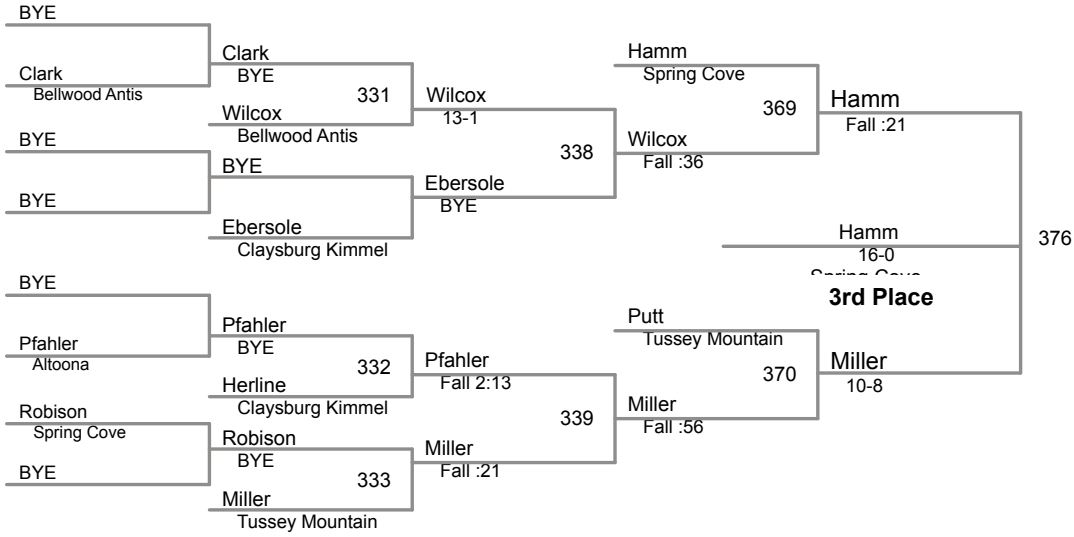

2015 Claysburg Lil_Bulldog Open
6 and Under (on Mat 3)

45 Lbs