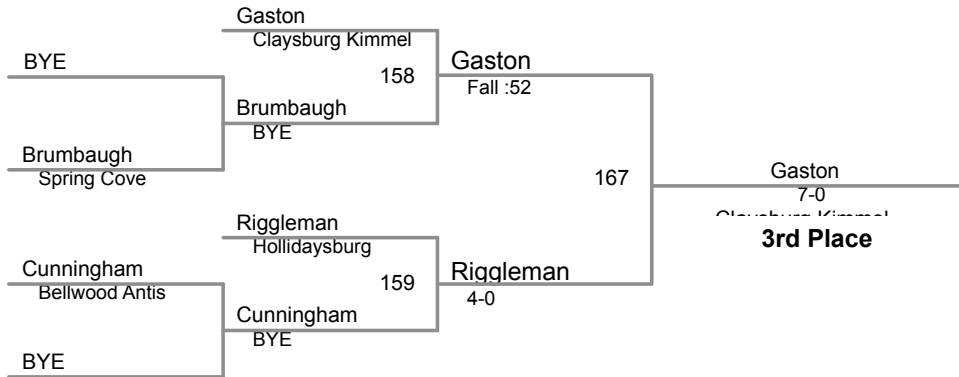

2015 Claysburg Lil_Bulldog Open
11 and 12 (on Mat 1)

90 Lbs