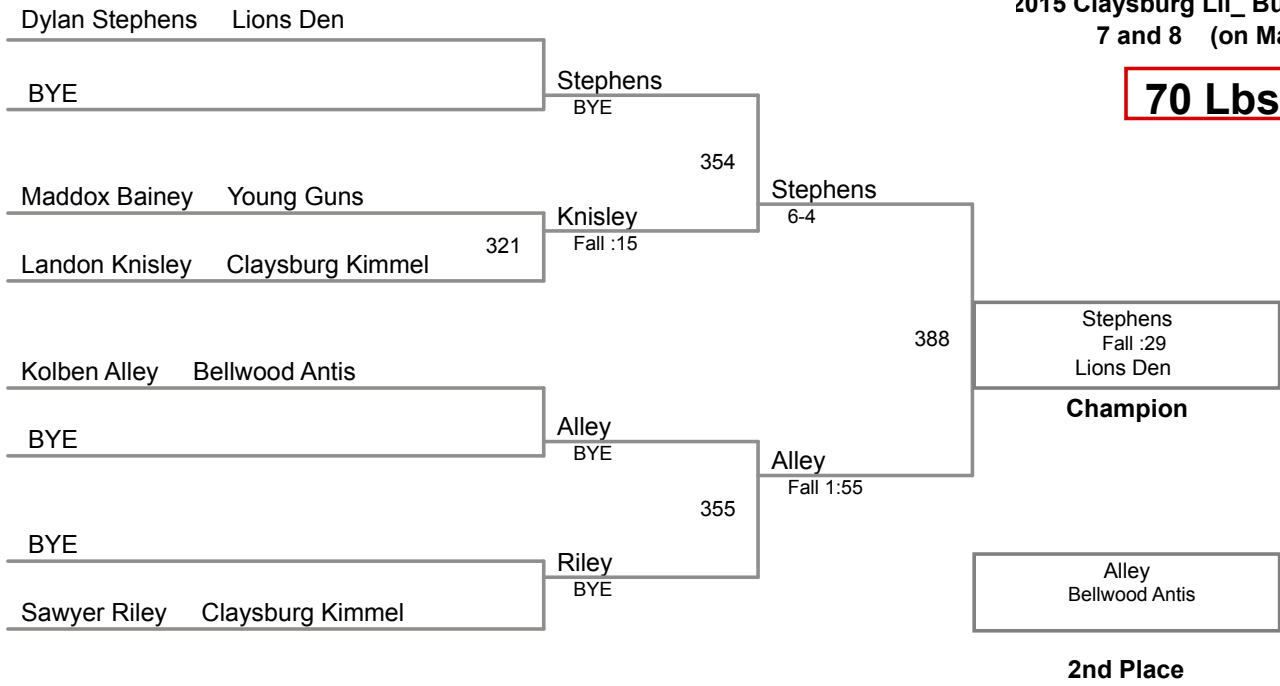

2015 Claysburg Lil_ Bulldog Open
7 and 8 (on Mat 3)

70 Lbs