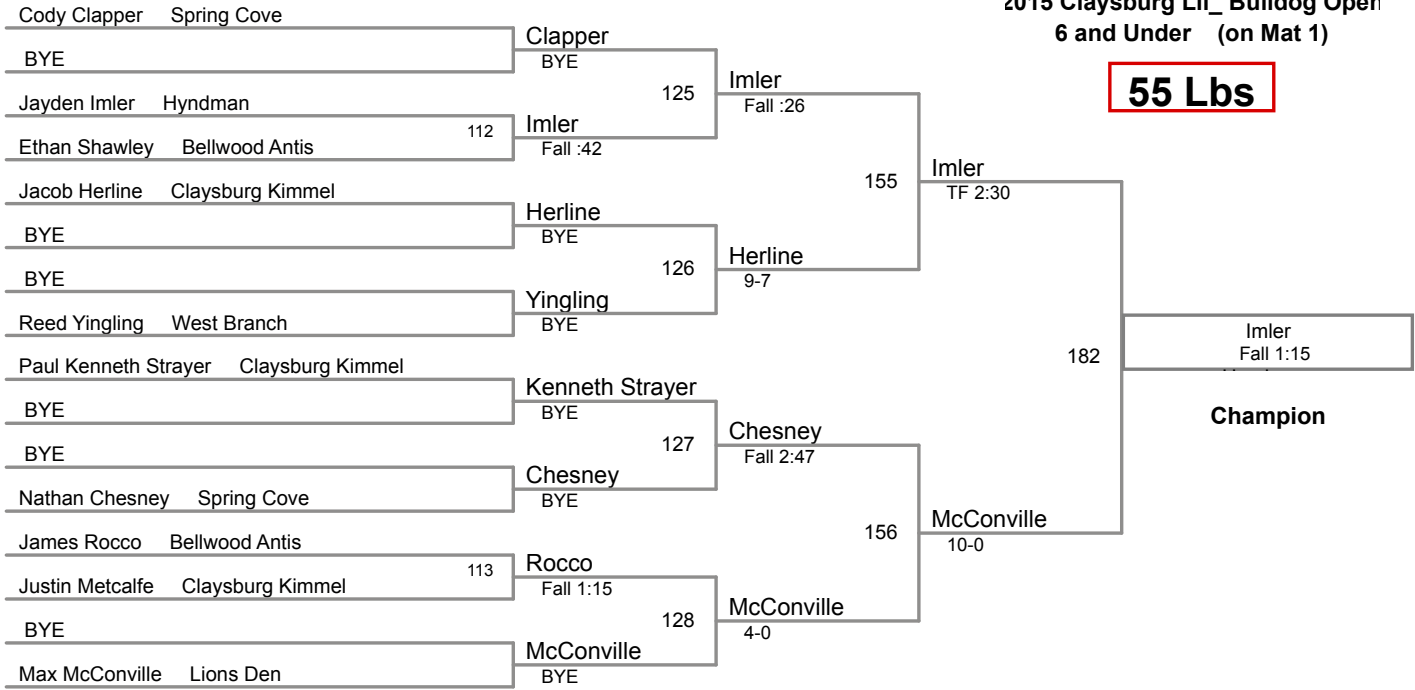

2015 Claysburg Lil_Bulldog Open
6 and Under (on Mat 1)

55 Lbs