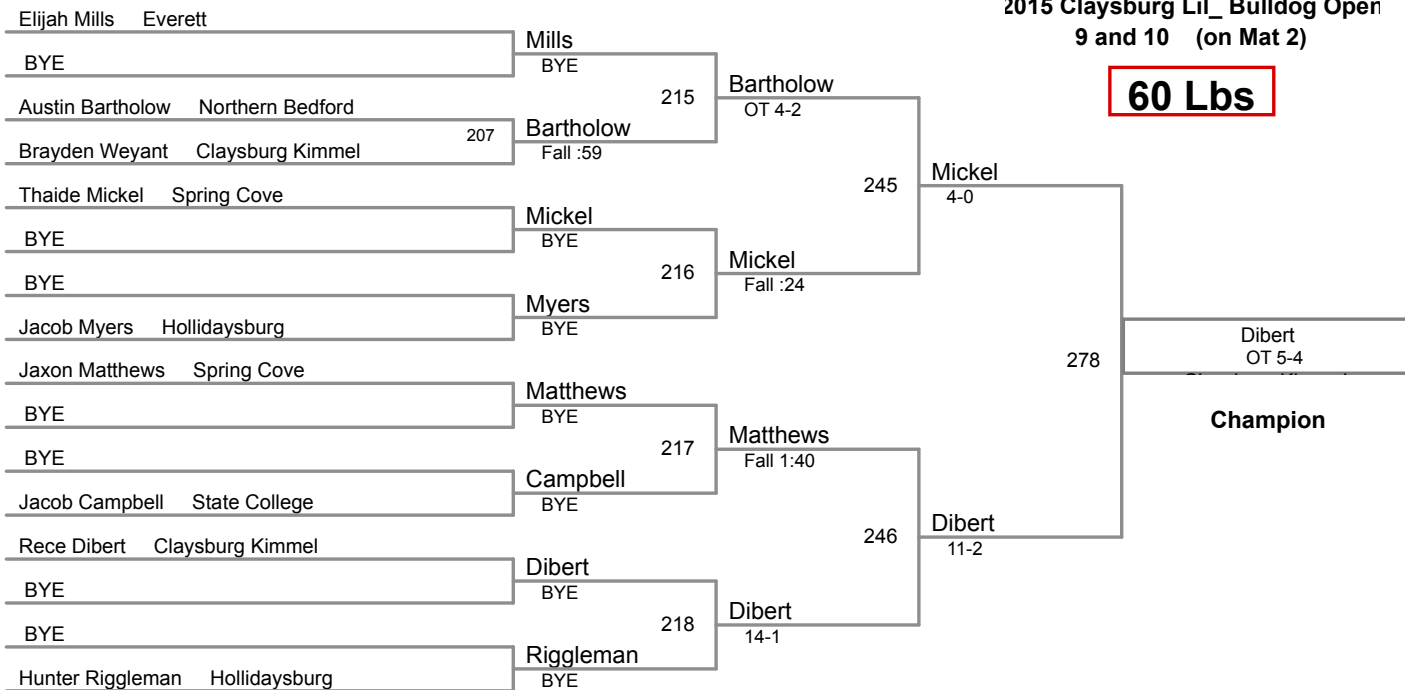

2015 Claysburg Lil_Bulldog Open 9 and 10 (on Mat 2)

60 Lbs