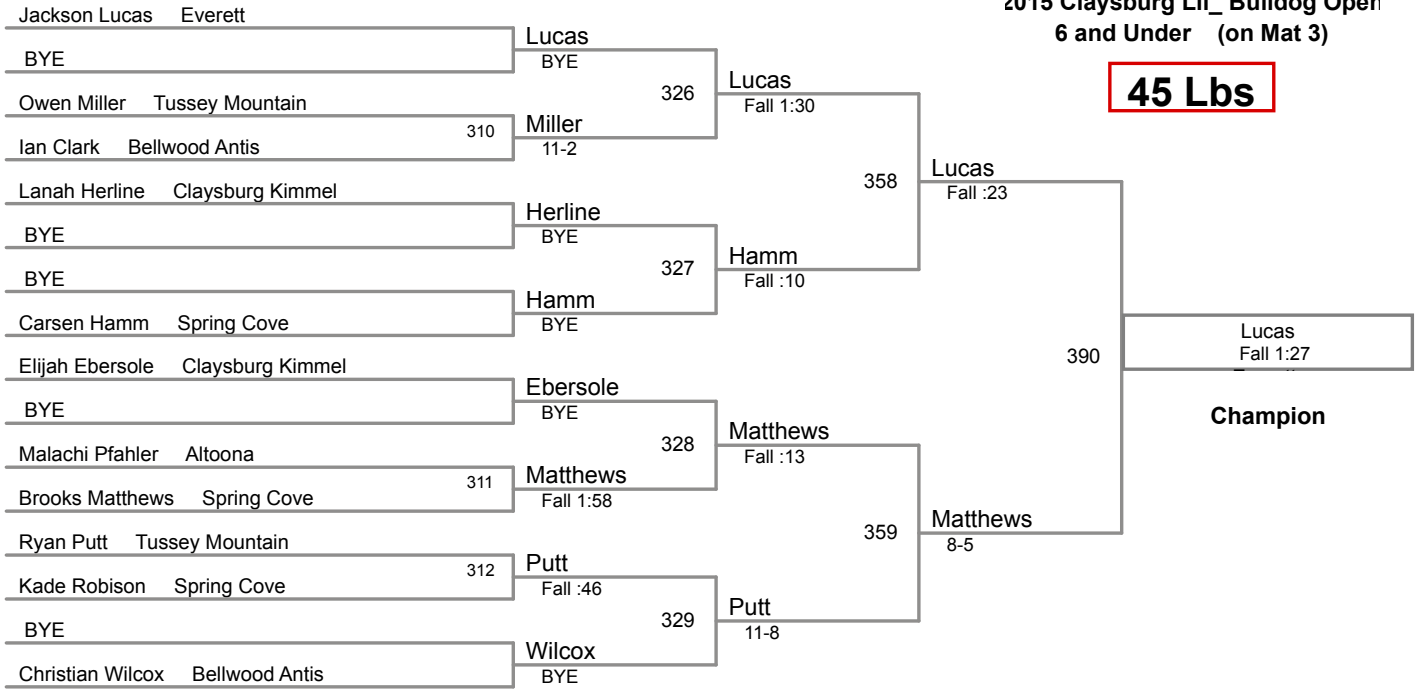

2015 Claysburg Lil\_ Bulldog Open  
6 and Under (on Mat 3)

**40 Lbs**

2015 Claysburg Lil\_Bulldog Open  
6 and Under (on Mat 3)

**45 Lbs**

2015 Claysburg Lil\_Bulldog Open  
6 and Under (on Mat 2)

**50 Lbs**