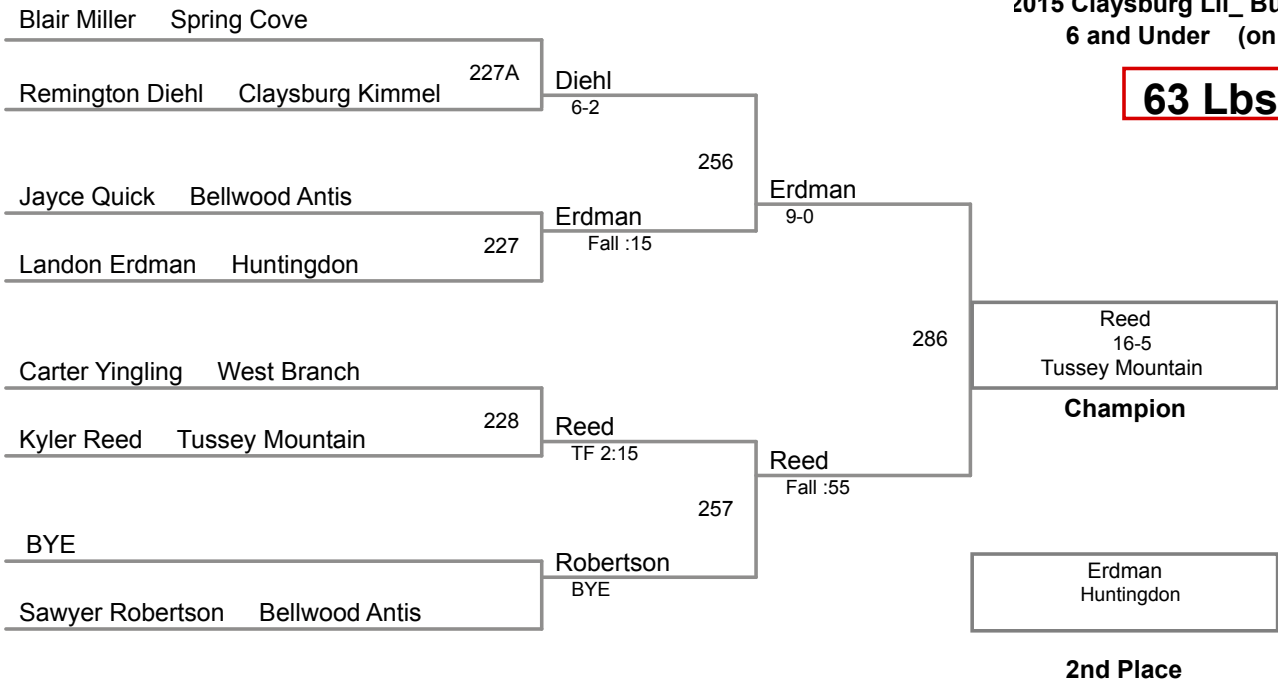

2015 Claysburg Lil_ Bulldog Open
6 and Under (on Mat 2)

63 Lbs

Best of 3 (optional)

2015 Claysburg Lil_ Bulldog Oper
6 and Under (on Mat 1)

80 Lbs

round 1

Layne Whitfield Everett	Jennings
Christian Jennings Bellwood Ar	TF 15-0

round 4

round 2

round 5

round 3

Layne Whitfield Everett	Jennings
Christian Jennings Bellwood Ar	11-1

Table of Results

*Using HEAD-to-HEAD to break ties
between 1st and 2nd if necessary*

Wrestler	Team	W	L	BP	F	TF	Pen

1	Christian Jennings Bellwood Antis	4		Manual Placement
2	Layne Whitfield Everett	5		▫
3		6