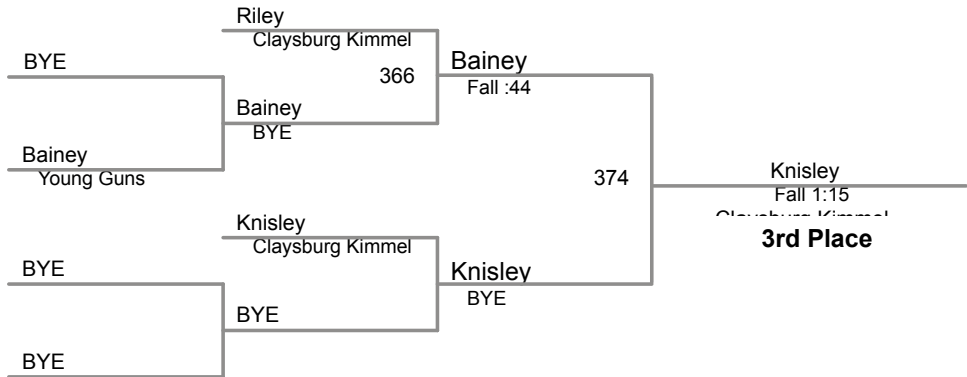

2015 Claysburg Lil_ Bulldog Open
7 and 8 (on Mat 3)

70 Lbs