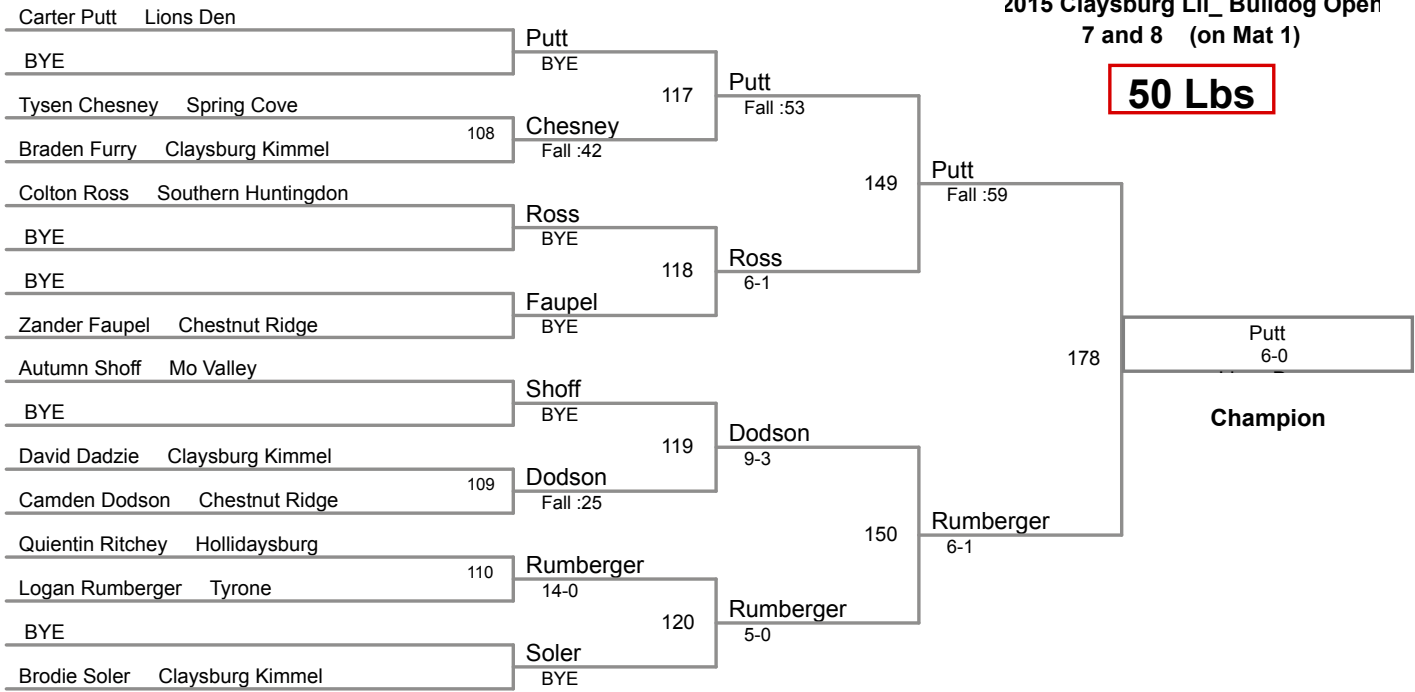

Best of 3 (optional)

2015 Claysburg Lil_ Bulldog Oper
9 and 10 (on Mat 2)

125 Lbs

round 1

Jacob Detwiler Spring Cove	Detwiler
204	Fall 1:27
Kylar Claycomb Bedford	

round 4

round 2

round 5

round 3

Jacob Detwiler Spring Cove	Detwiler
249	Fall 1:47
Kylar Claycomb Bedford	

Table of Results

Using HEAD-to-HEAD to break ties
between 1st and 2nd if necessary

Wrestler	Team	W	L	BP	F	TF	Pen

1	Jacob Detwiler Spring Cove	4		
2	Kylar Claycomb Bedford	5		
3		6		Manual Placement

2015 Claysburg Lil_Bulldog Open
7 and 8 (on Mat 1)

50 Lbs