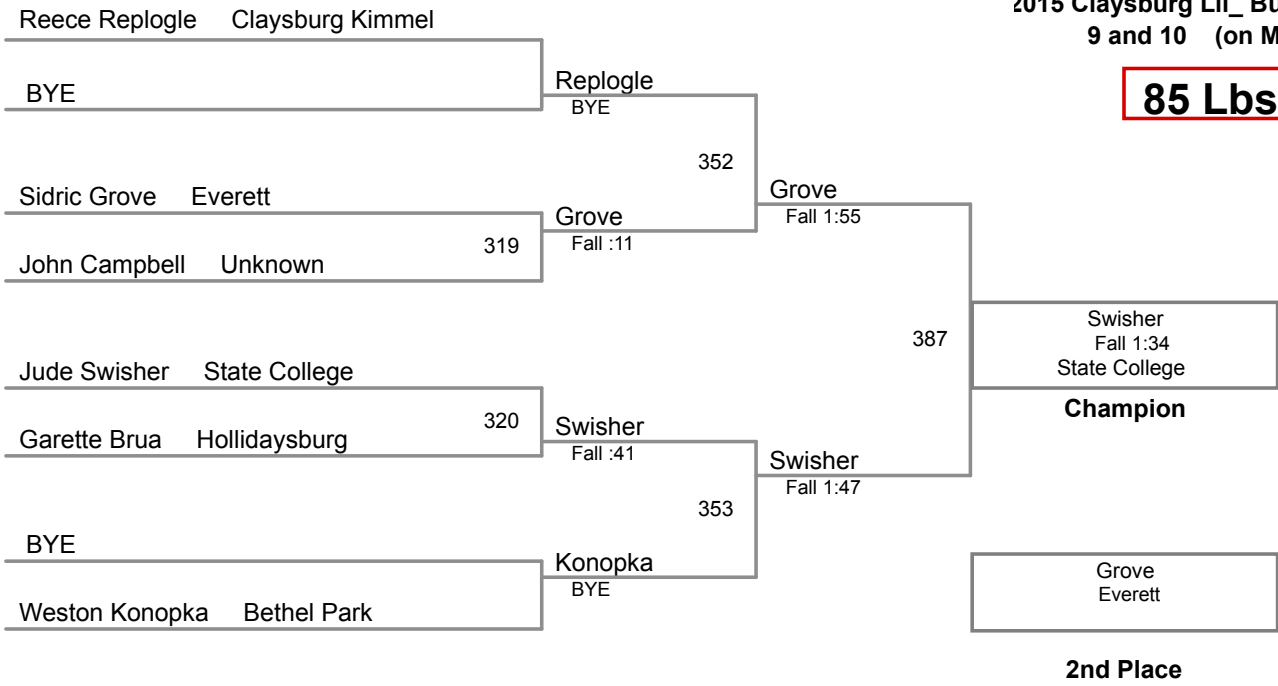

2015 Claysburg Lil_Bulldog Open
9 and 10 (on Mat 3)

85 Lbs

4-Man Round Robin

2015 Claysburg Lil_ Bulldog Oper
9 and 10 (on Mat 2)

100 Lbs

round 1

Elias Alley	Bellwood Antis	202	Wood 10-0
Reese Wood	Tyrone		
Ethan Eicher	Spring Cove	203	Guyer 5-3
Cooper Guyer	Bellwood Antis		

round 4

round 2

round 5

Elias Alley	Bellwood Antis	279	Guyer Fall :21
Cooper Guyer	Bellwood Antis		
Ethan Eicher	Spring Cove	280	Eicher 9-5
Reese Wood	Tyrone		

round 3

Elias Alley	Bellwood Antis	247	Eicher Fall :55
Ethan Eicher	Spring Cove		
Reese Wood	Tyrone	248	Wood 4-2
Cooper Guyer	Bellwood Antis		

Table of Results

Using HEAD-to-HEAD to break ties
between 1st and 2nd if necessary

Wrestler	Team	W	L	BP	F	TF	Pen
Guyer, Cooper	Bellwood Antis	2	1	2	1		0
Eicher, Ethan	Spring Cove	2	1	2	1		0
Wood, Reese	Tyrone	2	1	1			0
Alley, Elias	Bellwood Antis	0	3				0

1	Cooper Guyer Bellwood Antis	4	Elias Alley Bellwood Antis	Manual Placement
2	Ethan Eicher Spring Cove	5		
3	Reese Wood Tyrone	6