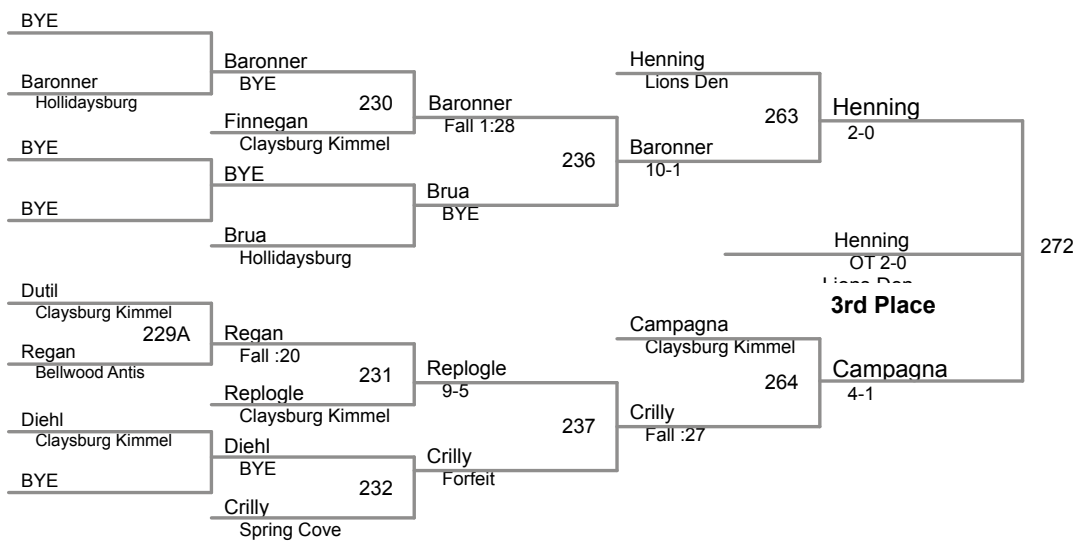

2015 Claysburg Lil\_Bulldog Open  
7 and 8 (on Mat 1)

**50 Lbs**

2015 Claysburg Lil\_Bulldog Open  
7 and 8 (on Mat 1)

**55 Lbs**

2015 Claysburg Lil\_Bulldog Open  
7 and 8 (on Mat 2)

**60 Lbs**