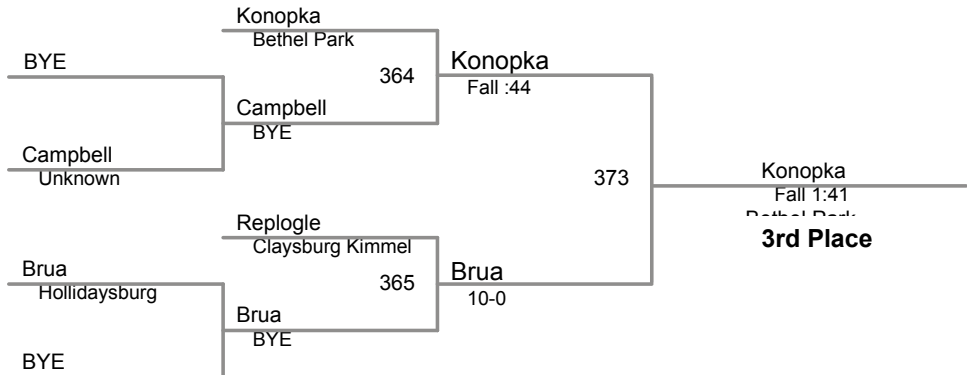

2015 Claysburg Lil_Bulldog Open
9 and 10 (on Mat 3)

85 Lbs

4-Man Round Robin

2015 Claysburg Lil_ Bulldog Oper
9 and 10 (on Mat 2)

100 Lbs

round 1

Elias Alley	Bellwood Antis	202	Wood 10-0
Reese Wood	Tyrone		
Ethan Eicher	Spring Cove	203	Guyer 5-3
Cooper Guyer	Bellwood Antis		

round 4

round 2

round 5

Elias Alley	Bellwood Antis	279	Guyer Fall :21
Cooper Guyer	Bellwood Antis		
Ethan Eicher	Spring Cove	280	Eicher 9-5
Reese Wood	Tyrone		

round 3

Elias Alley	Bellwood Antis	247	Eicher Fall :55
Ethan Eicher	Spring Cove		
Reese Wood	Tyrone	248	Wood 4-2
Cooper Guyer	Bellwood Antis		

Table of Results

Using HEAD-to-HEAD to break ties
between 1st and 2nd if necessary

Wrestler	Team	W	L	BP	F	TF	Pen
Guyer, Cooper	Bellwood Antis	2	1	2	1		0
Eicher, Ethan	Spring Cove	2	1	2	1		0
Wood, Reese	Tyrone	2	1	1			0
Alley, Elias	Bellwood Antis	0	3				0

1	Cooper Guyer Bellwood Antis	4	Elias Alley Bellwood Antis	Manual Placement
2	Ethan Eicher Spring Cove	5		
3	Reese Wood Tyrone	6