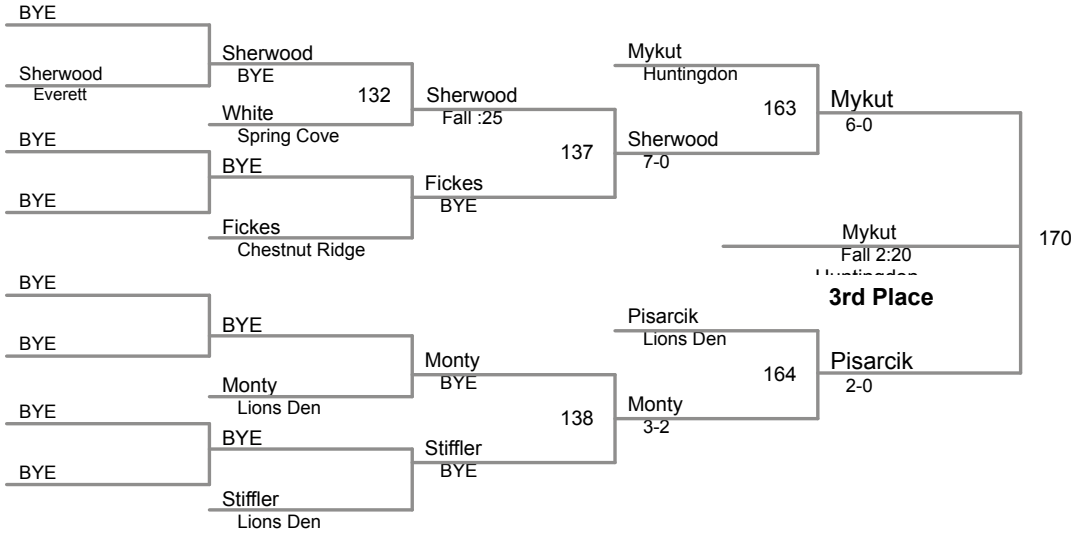

2015 Claysburg Lil_Bulldog Open
7 and 8 (on Mat 1)

55 Lbs