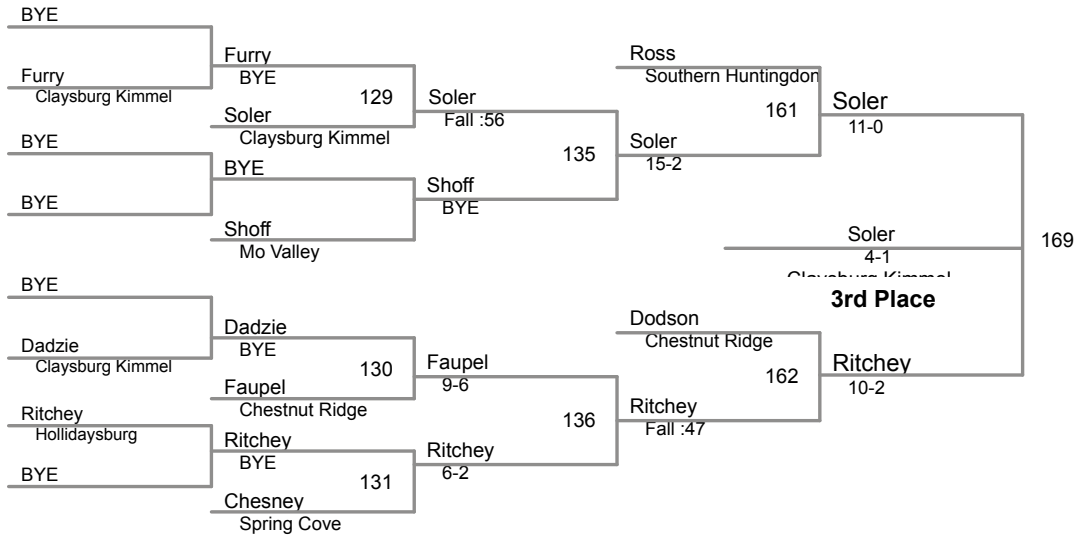

Best of 3 (optional)

2015 Claysburg Lil_ Bulldog Oper
9 and 10 (on Mat 2)

125 Lbs

round 1

Jacob Detwiler Spring Cove	Detwiler
204	Fall 1:27
Kylar Claycomb Bedford	

round 4

round 2

round 5

round 3

Jacob Detwiler Spring Cove	Detwiler
249	Fall 1:47
Kylar Claycomb Bedford	

Table of Results

Using HEAD-to-HEAD to break ties
between 1st and 2nd if necessary

Wrestler	Team	W	L	BP	F	TF	Pen

1	Jacob Detwiler Spring Cove	4		
2	Kylar Claycomb Bedford	5		
3		6		Manual Placement

2015 Claysburg Lil_Bulldog Open
7 and 8 (on Mat 1)

50 Lbs