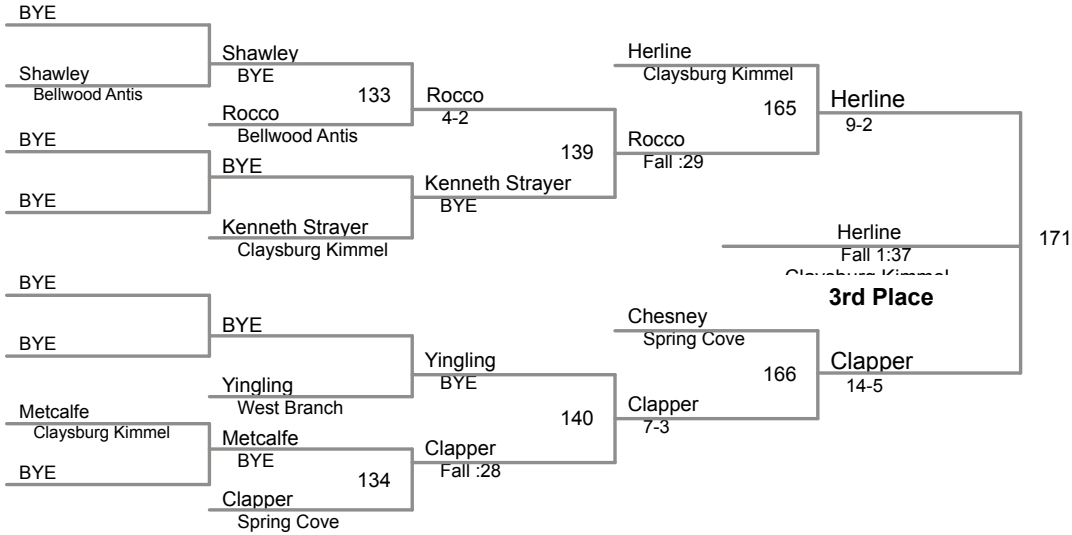

2015 Claysburg Lil_Bulldog Open
6 and Under (on Mat 1)

55 Lbs