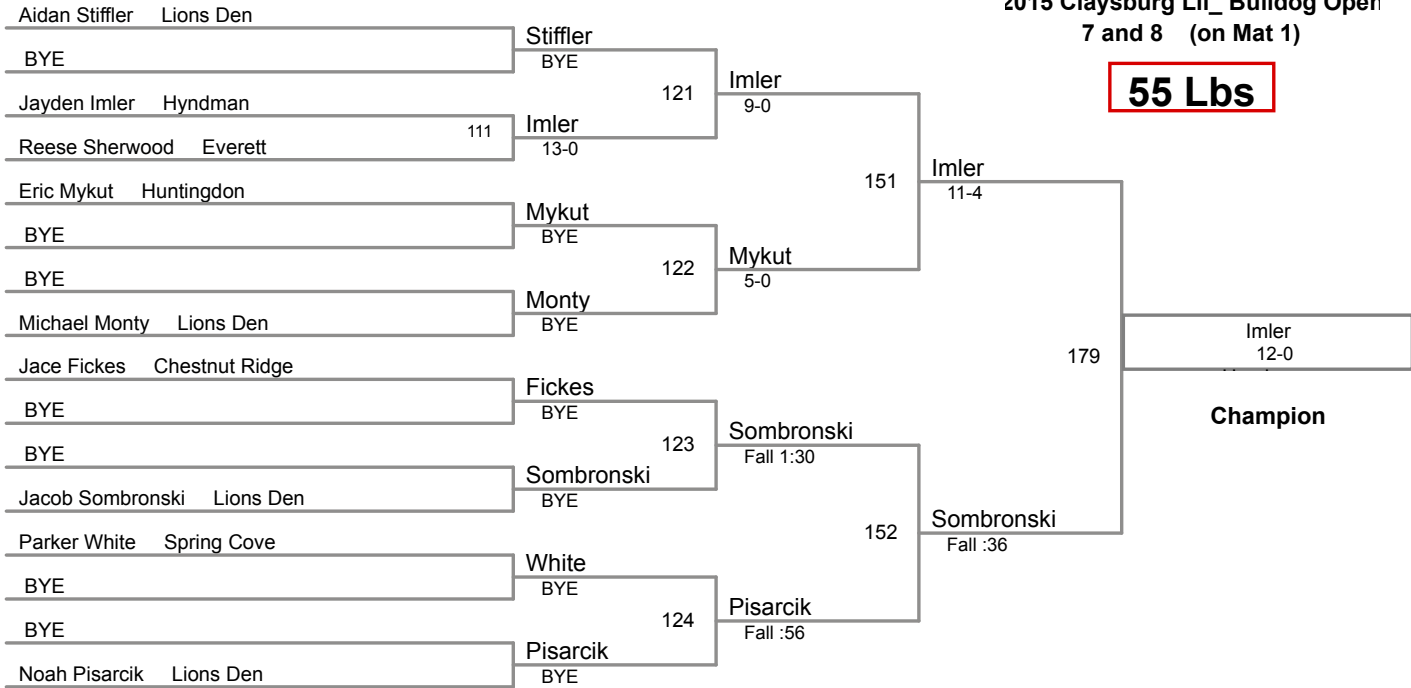

2015 Claysburg Lil_Bulldog Open
7 and 8 (on Mat 1)

55 Lbs