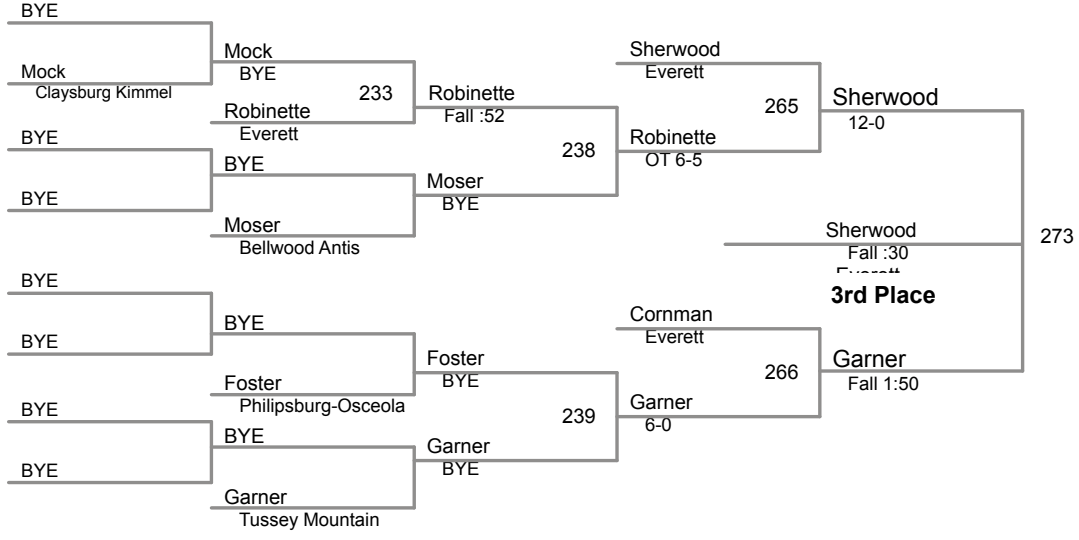

2015 Claysburg Lil\_ Bulldog Open  
6 and Under (on Mat 3)

**40 Lbs**

2015 Claysburg Lil\_Bulldog Open  
6 and Under (on Mat 3)

**45 Lbs**

2015 Claysburg Lil\_Bulldog Open  
6 and Under (on Mat 2)

**50 Lbs**