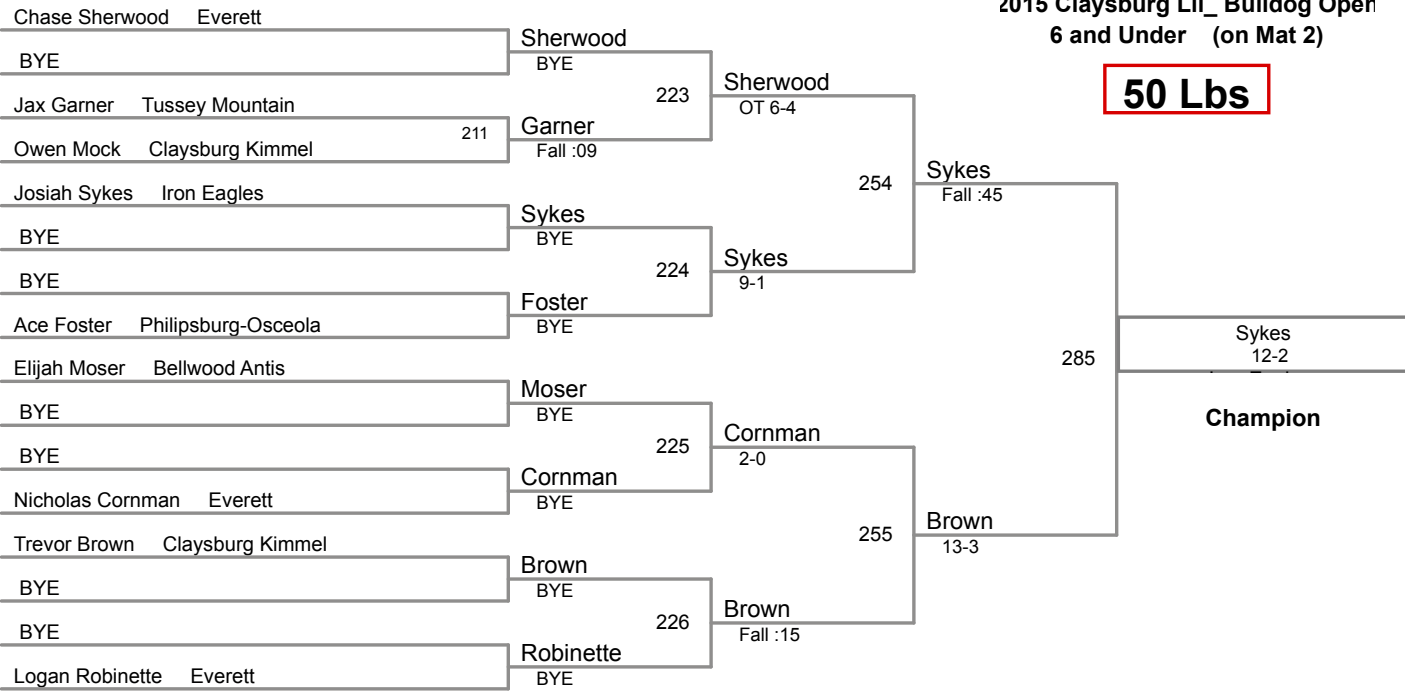

2015 Claysburg Lil\_ Bulldog Open  
6 and Under (on Mat 3)

**40 Lbs**

2015 Claysburg Lil\_Bulldog Open  
6 and Under (on Mat 3)

**45 Lbs**

2015 Claysburg Lil\_Bulldog Open  
6 and Under (on Mat 2)

**50 Lbs**