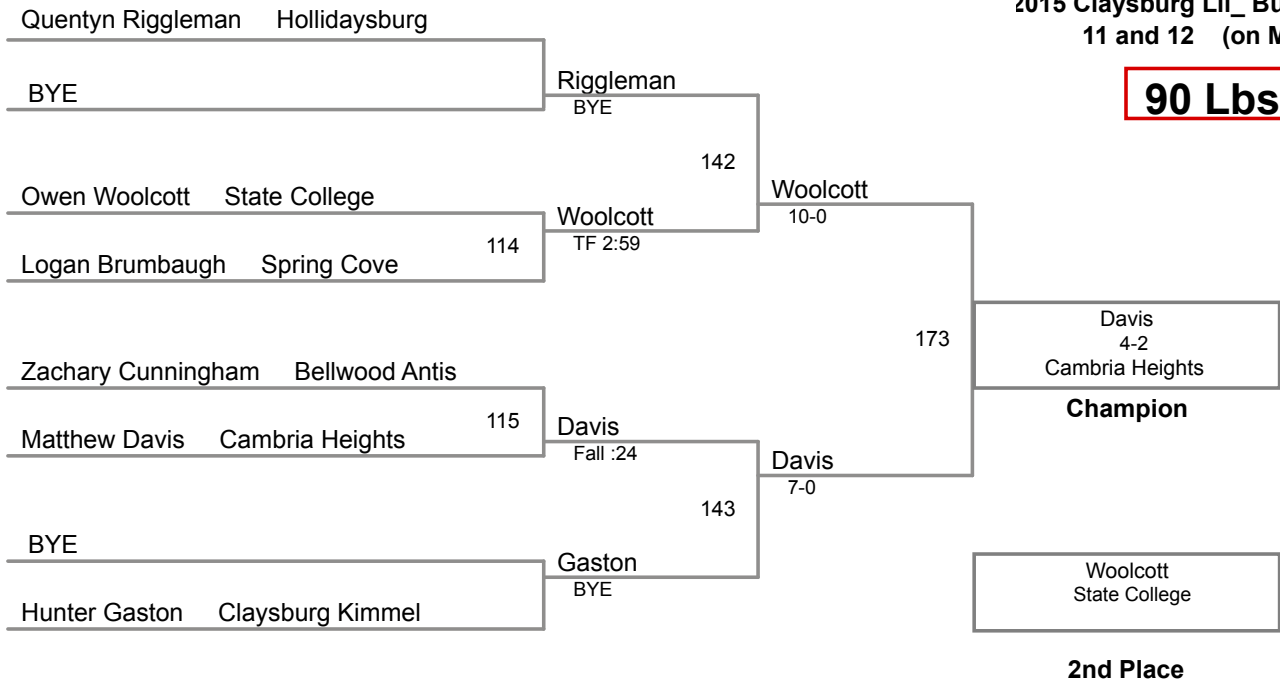

2015 Claysburg Lil_Bulldog Open
11 and 12 (on Mat 1)

90 Lbs