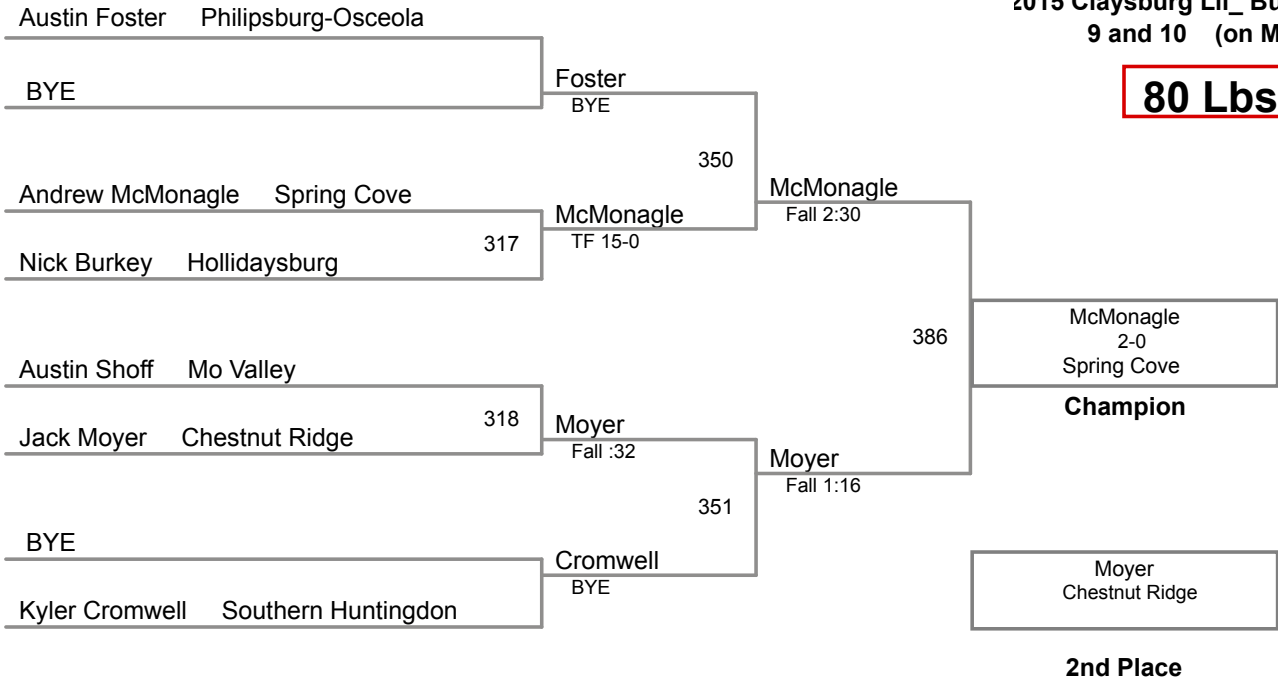

4-Man Round Robin

2015 Claysburg Lil_Bulldog Oper
9 and 10 (on Mat 3)

75 Lbs

round 1

Joshua Fleck	southern hunting	307	Fleck	_____
Zack Oakes	Spring Cove		7-1	_____
Lukas Walk	Tyrone	308	Walk	_____
Evan Crist	Bethel Park		Fall 2:29	_____
_____	_____		_____	_____
_____	_____		_____	_____

round 4

_____	_____	_____	_____
_____	_____	_____	_____
_____	_____	_____	_____
_____	_____	_____	_____

round 2

_____	_____	_____	_____
_____	_____	_____	_____
_____	_____	_____	_____
_____	_____	_____	_____

round 5

Joshua Fleck	southern hunting	384	Fleck	_____
Evan Crist	Bethel Park		Fall :42	_____
Lukas Walk	Tyrone	385	Walk	_____
Zack Oakes	Spring Cove		4-2	_____
_____	_____		_____	_____
_____	_____		_____	_____

round 3

Joshua Fleck	southern hunting	348	Fleck	_____
Lukas Walk	Tyrone		7-2	_____
Zack Oakes	Spring Cove	349	Oakes	_____
Evan Crist	Bethel Park		12-9	_____
_____	_____		_____	_____
_____	_____		_____	_____

Table of Results

Using HEAD-to-HEAD to break ties
between 1st and 2nd if necessary

Wrestler	Team	W	L	BP	F	TF	Pen
Fleck, Joshua	southern hunting	3	0	2	1		0
Walk, Lukas	Tyrone	2	1	2	1		0
Oakes, Zack	Spring Cove	1	2	0			0
Crist, Evan	Bethel Park	0	3				0

1	Joshua Fleck southern huntingdon	4	Evan Crist Bethel Park	Manual Placement
2	Lukas Walk Tyrone	5		
3	Zack Oakes Spring Cove	6		

2015 Claysburg Lil_Bulldog Open
9 and 10 (on Mat 3)

80 Lbs