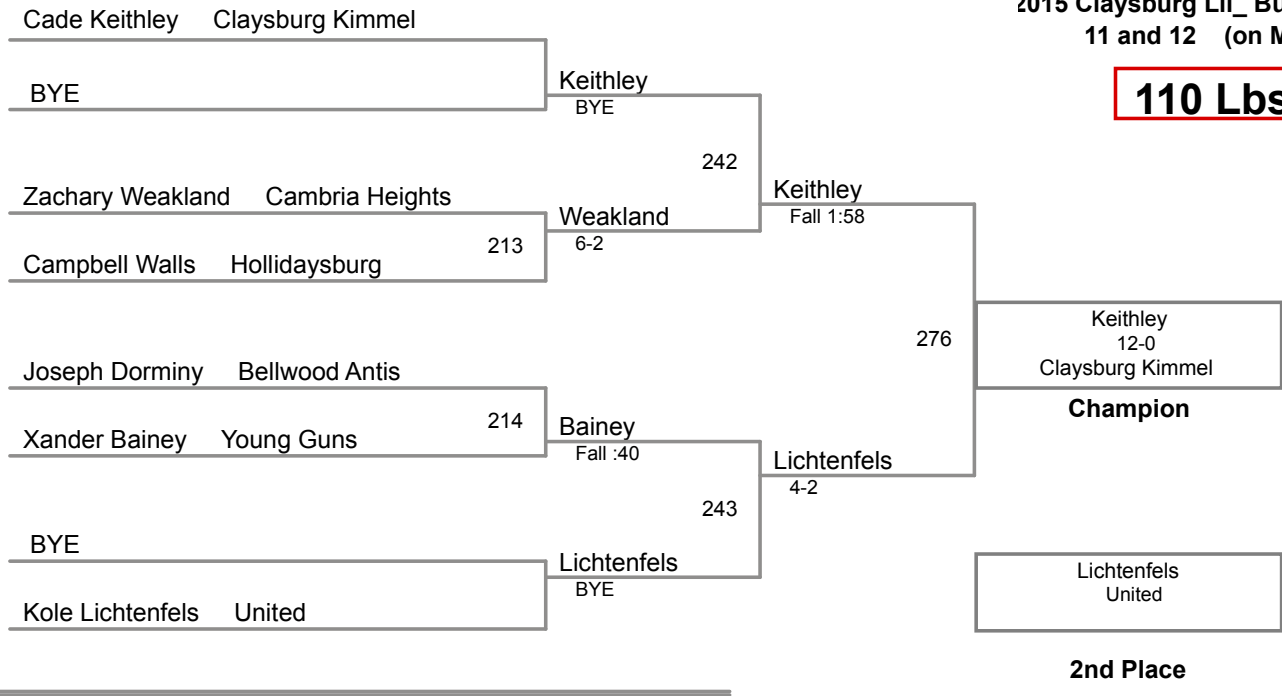

2015 Claysburg Lil_Bulldog Open
11 and 12 (on Mat 2)

110 Lbs

Best of 3 (optional)

2015 Claysburg Lil_ Bulldog Oper
11 and 12 (on Mat 2)

135 Lbs

round 1

Ethan Yingling	West Branch		
Gavin Bernard	Indiana	201	Yingling Fall :47

	_____
	_____
	_____
	_____

round 4

	_____
	_____
	_____
	_____

round 2

	_____
	_____
	_____
	_____

round 5

	_____
	_____
	_____
	_____

round 3

Ethan Yingling	West Branch		
Gavin Bernard	Indiana	244	Yingling Fall 1:45

	_____
	_____
	_____
	_____

Table of Results

*Using HEAD-to-HEAD to break ties
between 1st and 2nd if necessary*

Wrestler	Team	W	L	BP	F	TF	Pen

1	Ethan Yingling West Branch	4		Manual Placement
2	Gavin Bernard Indiana	5		
3		6