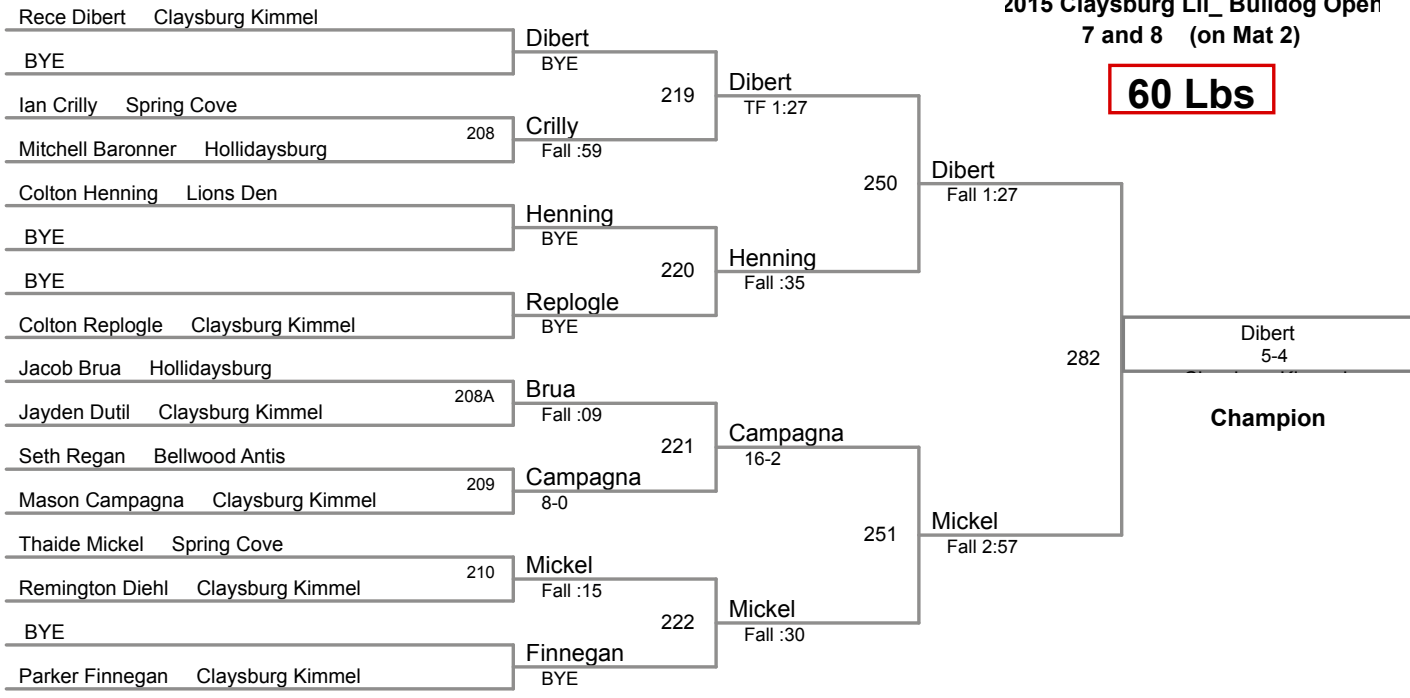

2015 Claysburg Lil\_Bulldog Open  
7 and 8 (on Mat 1)

**50 Lbs**

2015 Claysburg Lil\_Bulldog Open  
7 and 8 (on Mat 1)

**55 Lbs**

2015 Claysburg Lil\_Bulldog Open  
7 and 8 (on Mat 2)

**60 Lbs**