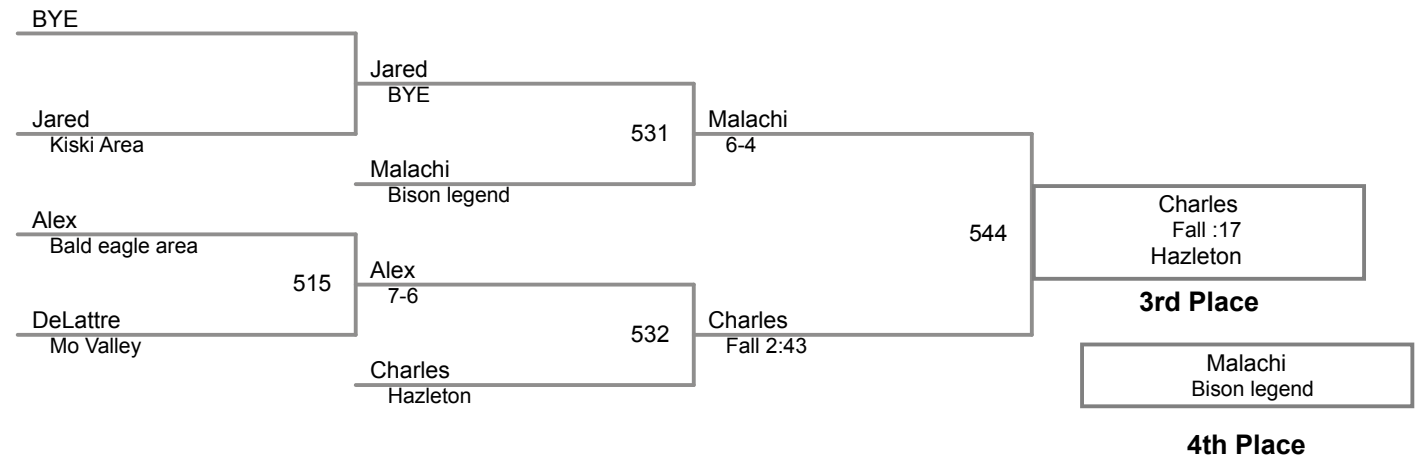

2015 Bellefonte Fornicola
Jr. High (on Mat 5)

105 Lbs

4-Man Round Robin

2015 Bellefonte Fornicola
Jr. High (on Mat 7)

110 Lbs

round 1

Fye Donovan		
Bald Eagle Area	703	Willits Fall 1:16
Tyler Willits		
Jersey Shore		
Dylan Dann		
BLF	704	Gavin TF 3:00 16-0
DAmato Gavin		
Tunkhannock Tigers		

round 4

round 2

round 5

Fye Donovan		
Bald Eagle Area	763	Gavin Fall 2:06
DAmato Gavin		
Tunkhannock Tigers		
Dylan Dann		
BLF	764	Dann Inj Def
Tyler Willits		
Jersey Shore		

round 3

Fye Donovan		
Bald Eagle Area	732	Dann Fall 2:07
Dylan Dann		
BLF		
Tyler Willits		
Jersey Shore	733	Gavin Inj Def
DAmato Gavin		
Tunkhannock Tigers		

Table of Results

Using HEAD-to-HEAD to break ties
between 1st and 2nd if necessary

Wrestler	Team	W	L	BP	F	TF	Pen
Gavin, DAmato	Tunkhannock Tig	3	0	5.5	1	1	0
Dann, Dylan	BLF	2	1	4	1		0
Willits, Tyler	Jersey Shore	1	2	2	1		0
Donovan, Fye	Bald Eagle Area	0	3				0

1	DAmato Gavin Tunkhannock Tigers	4	Fye Donovan Bald Eagle Area	Manual Placement
2	Dylan Dann BLF	5		
3	Tyler Willits Jersey Shore	6