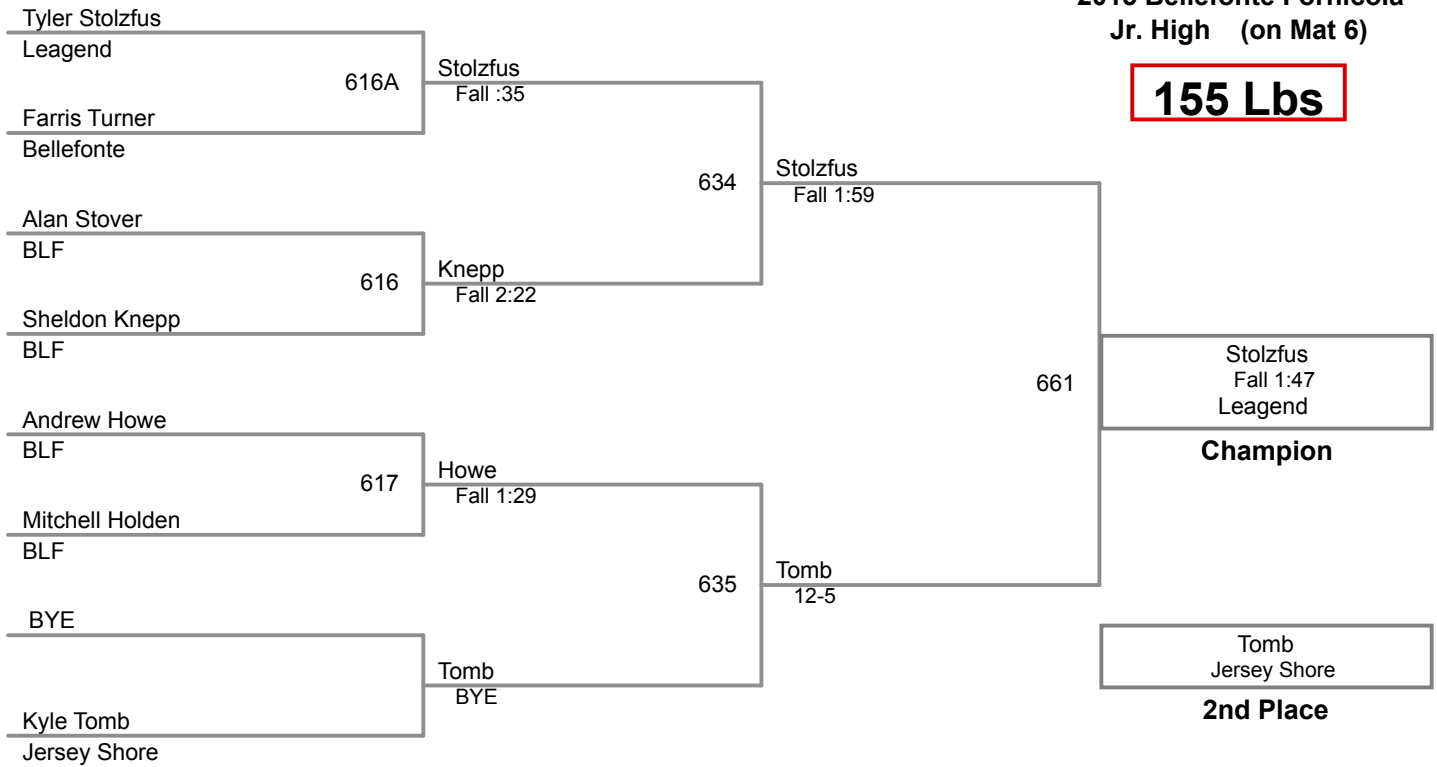

2015 Bellefonte Fornicola
Jr. High (on Mat 6)

155 Lbs