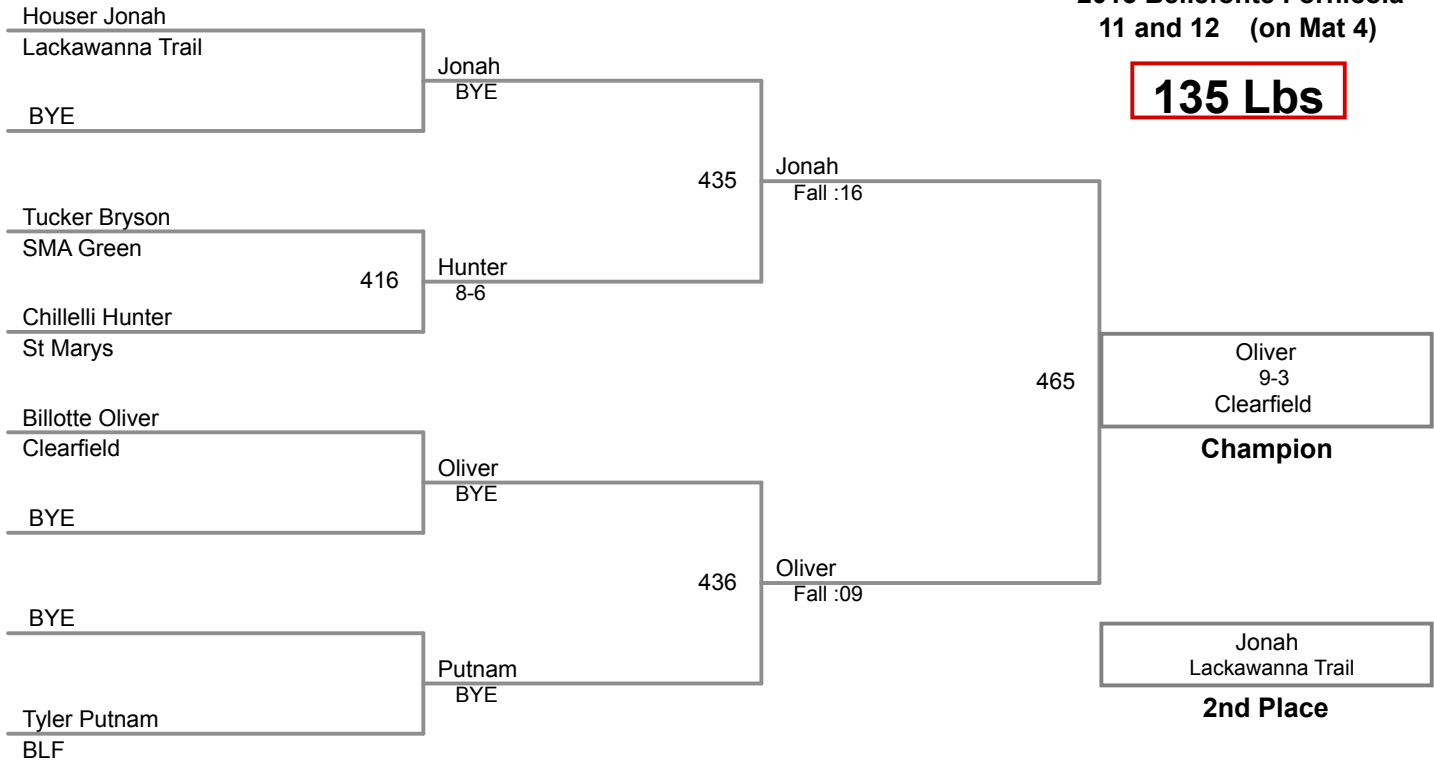

2015 Bellefonte Fornicola
11 and 12 (on Mat 4)

135 Lbs

4-Man Round Robin

2015 Bellefonte Fornicola
11 and 12 (on Mat 4)

160 Lbs

round 1

Burns Chandler			
Bald Eagle Area	402	Ryan	_____
Domico Ryan		Fall :19	
State College			
Klinger Chase			
Philipsburg Osceola	403	Nick	_____
Marabell Nick		Fall :52	
Tunkhannock			
_____			_____
_____			_____

round 4

_____	_____
_____	_____
_____	_____
_____	_____

round 2

_____	_____
_____	_____
_____	_____
_____	_____

round 5

Burns Chandler			
Bald Eagle Area	466	Nick	_____
Marabell Nick		Fall :44	
Tunkhannock			
Klinger Chase			
Philipsburg Osceola	467	Ryan	_____
Domico Ryan		Fall :43	
State College			
_____			_____
_____			_____

round 3

Burns Chandler			
Bald Eagle Area	437	Chase	_____
Klinger Chase		Fall :28	
Philipsburg Osceola			
Domico Ryan			
State College	438	Ryan	_____
Marabell Nick		Fall 1:18	
Tunkhannock			
_____			_____
_____			_____

Table of Results

Using HEAD-to-HEAD to break ties between 1st and 2nd if necessary

Wrestler	Team	W	L	BP	F	TF	Pen
Ryan, Domico	State College	3	0	6	3	0	
Nick, Marabell	Tunkhannock	2	1	4	2	0	
Chase, Klinger	Philipsburg Osceola	1	2	2	1	0	
Chandler, Burns	Bald Eagle Area	0	3				0

1	Domico Ryan State College	4	Burns Chandler Bald Eagle Area	Manual Placement
2	Marabell Nick Tunkhannock	5		
3	Klinger Chase Philipsburg Osceola	6