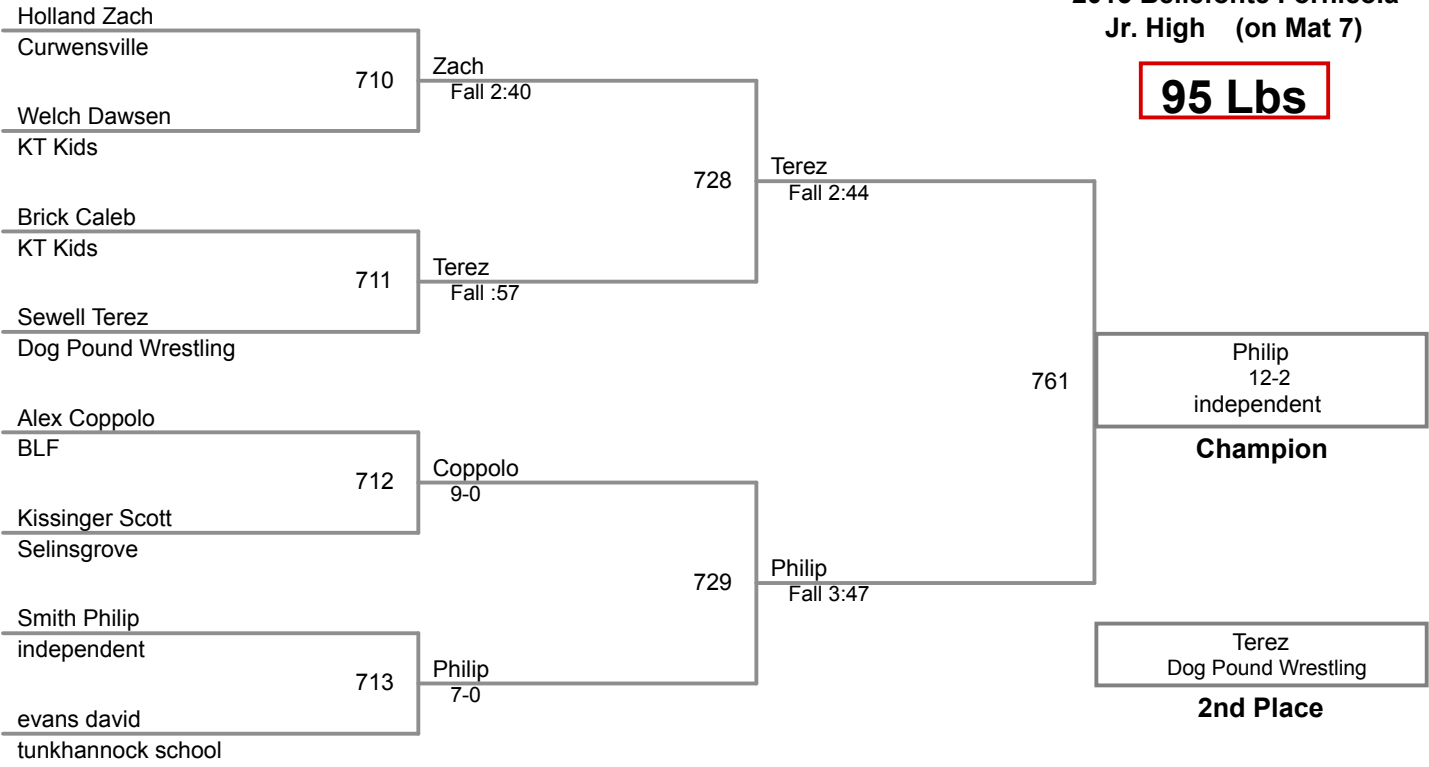

165-185 Lbs

2015 Bellefonte Fornicola
Jr. High (on Mat 7)

85 Lbs

2015 Bellefonte Fornicola
Jr. High (on Mat 7)

90 Lbs

2015 Bellefonte Fornicola
Jr. High (on Mat 7)

95 Lbs

2015 Bellefonte Fornicola
Jr. High (on Mat 7)