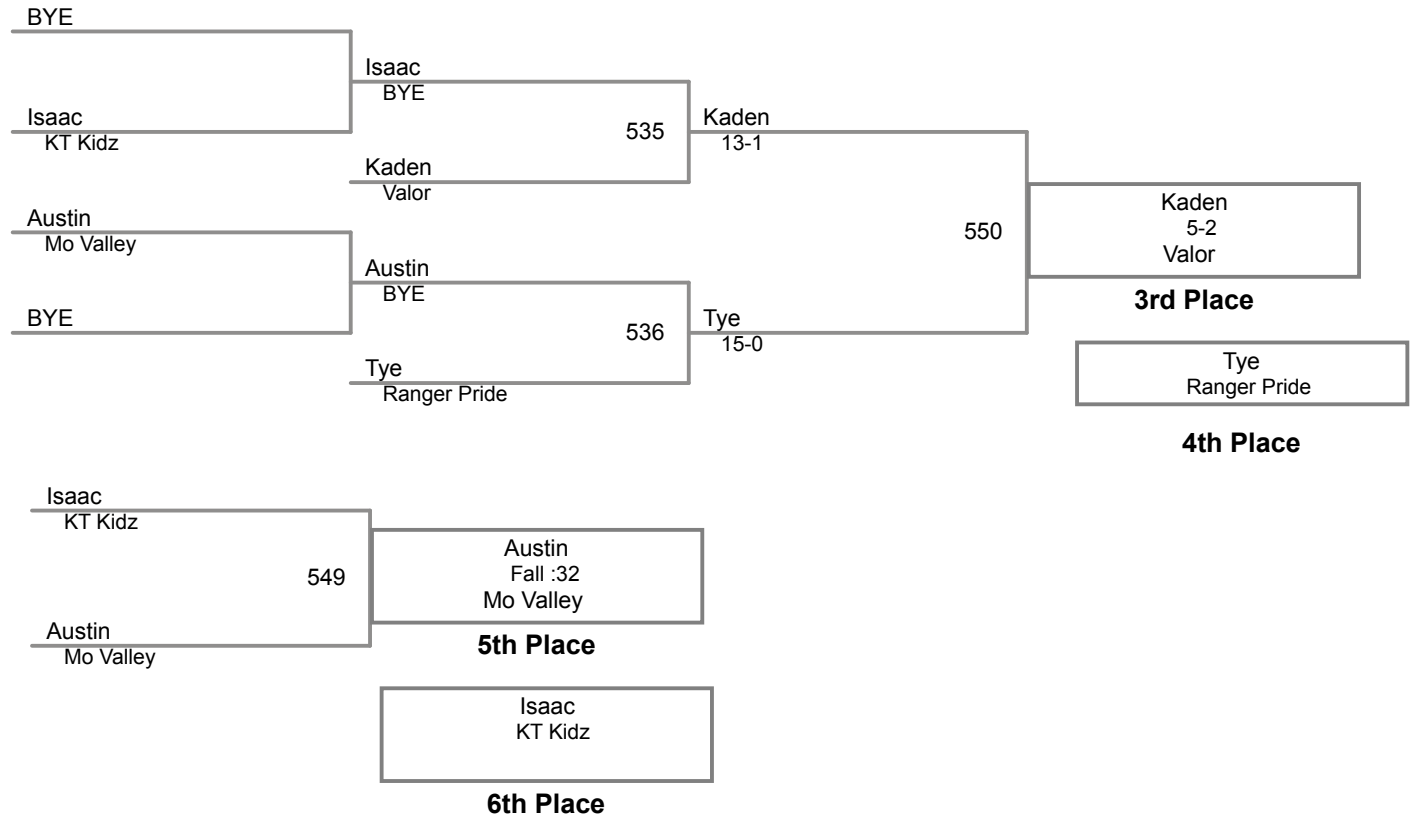

2015 Bellefonte Fornicola
11 and 12 (on Mat 5)

85 Lbs