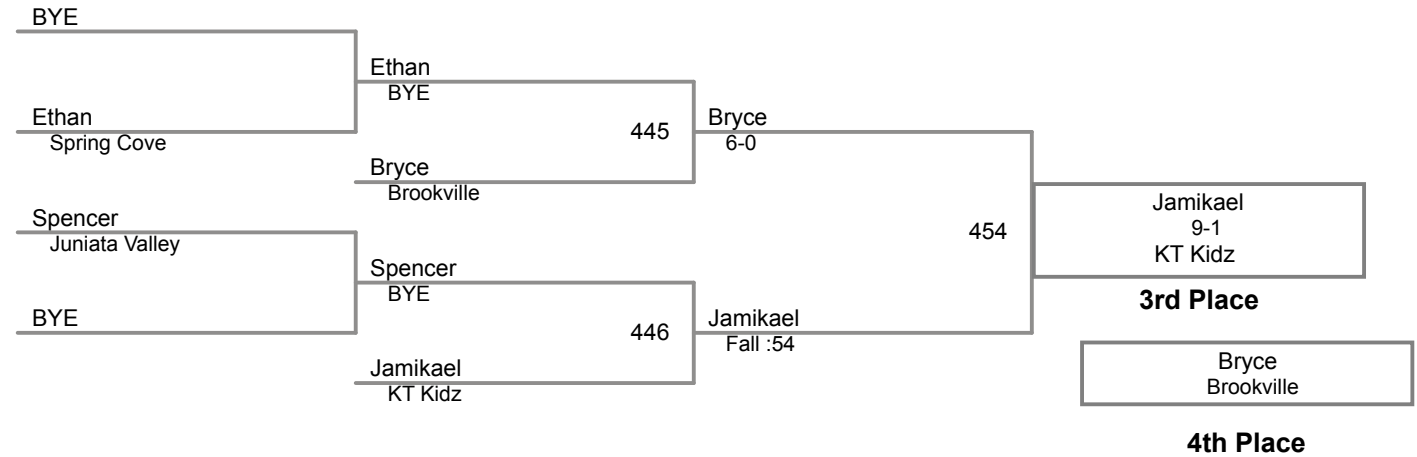

2015 Bellefonte Fornicola
11 and 12 (on Mat 4)

120 Lbs