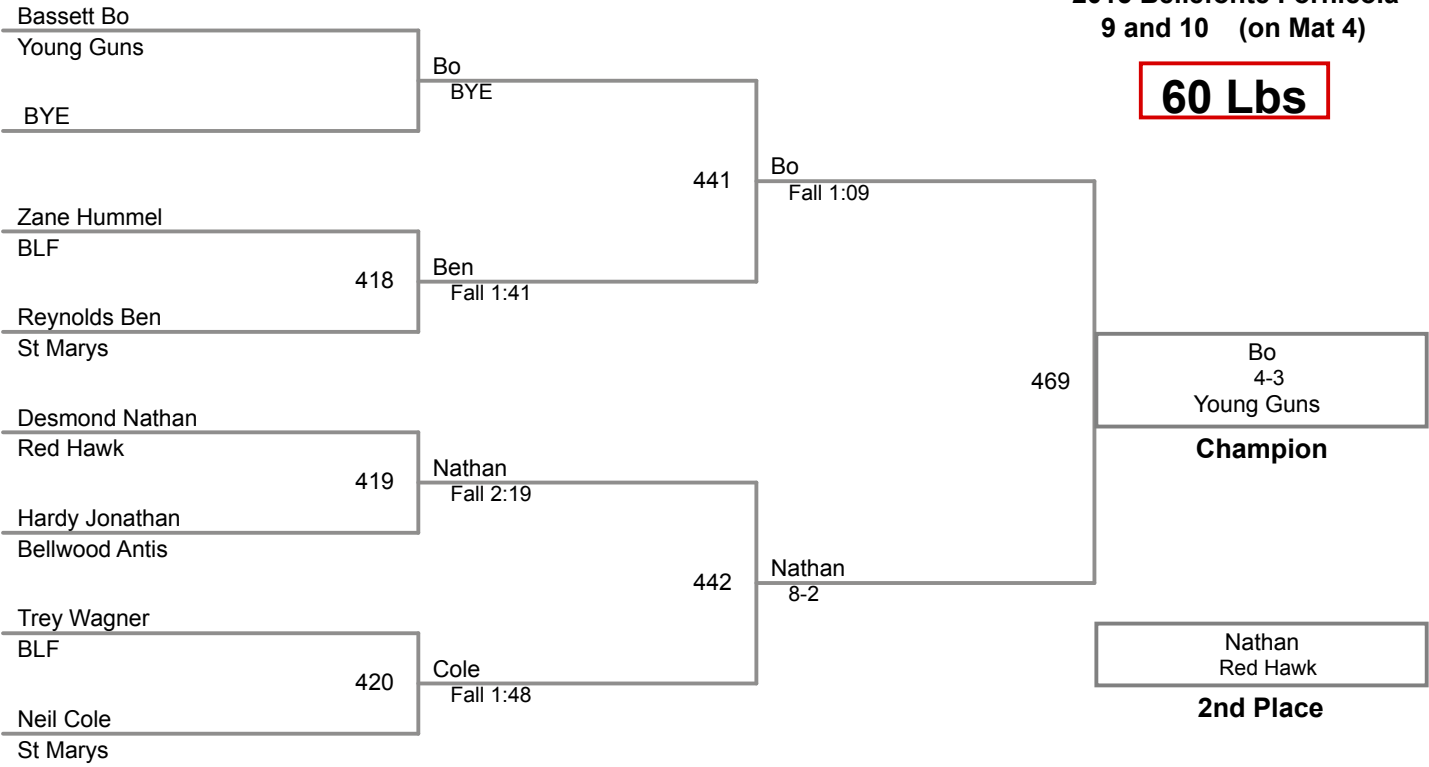

4-Man Round Robin

2015 Bellefonte Fornicola
9 and 10 (on Mat 3)

55 Lbs

round 1

Shoff Autumn		
Mo Valley	301	Shane
McFillin Shane		Fall :34
Red Hawk		
Caslow Noah		
Hempfield	302	Dysen
Gould Dysen		14-0
Young Guns		

round 4

round 2

round 5

Shoff Autumn		
Mo Valley	357	Dysen
Gould Dysen		Fall 1:49
Young Guns		
Caslow Noah		
Hempfield	358	Shane
McFillin Shane		6-4
Red Hawk		

round 3

Shoff Autumn		
Mo Valley	337	Noah
Caslow Noah		Fall :49
Hempfield		
McFillin Shane		
Red Hawk	338	Dysen
Gould Dysen		12-3
Young Guns		

Using HEAD-to-HEAD to break ties
between 1st and 2nd if necessary

Table of Results

Wrestler	Team	W	L	BP	F	TF	Pen
Dysen, Gould	Young Guns	3	0	4	1		0
Shane, McFillin	Red Hawk	2	1	2	1		0
Noah, Caslow	Hempfield	1	2	2	1		0
Autumn, Shoff	Mo Valley	0	3				0

1	Gould Dysen Young Guns	4	Shoff Autumn Mo Valley	Manual Placement
2	McFillin Shane Red Hawk	5		
3	Caslow Noah Hempfield	6		

2015 Bellefonte Fornicola
9 and 10 (on Mat 4)

60 Lbs