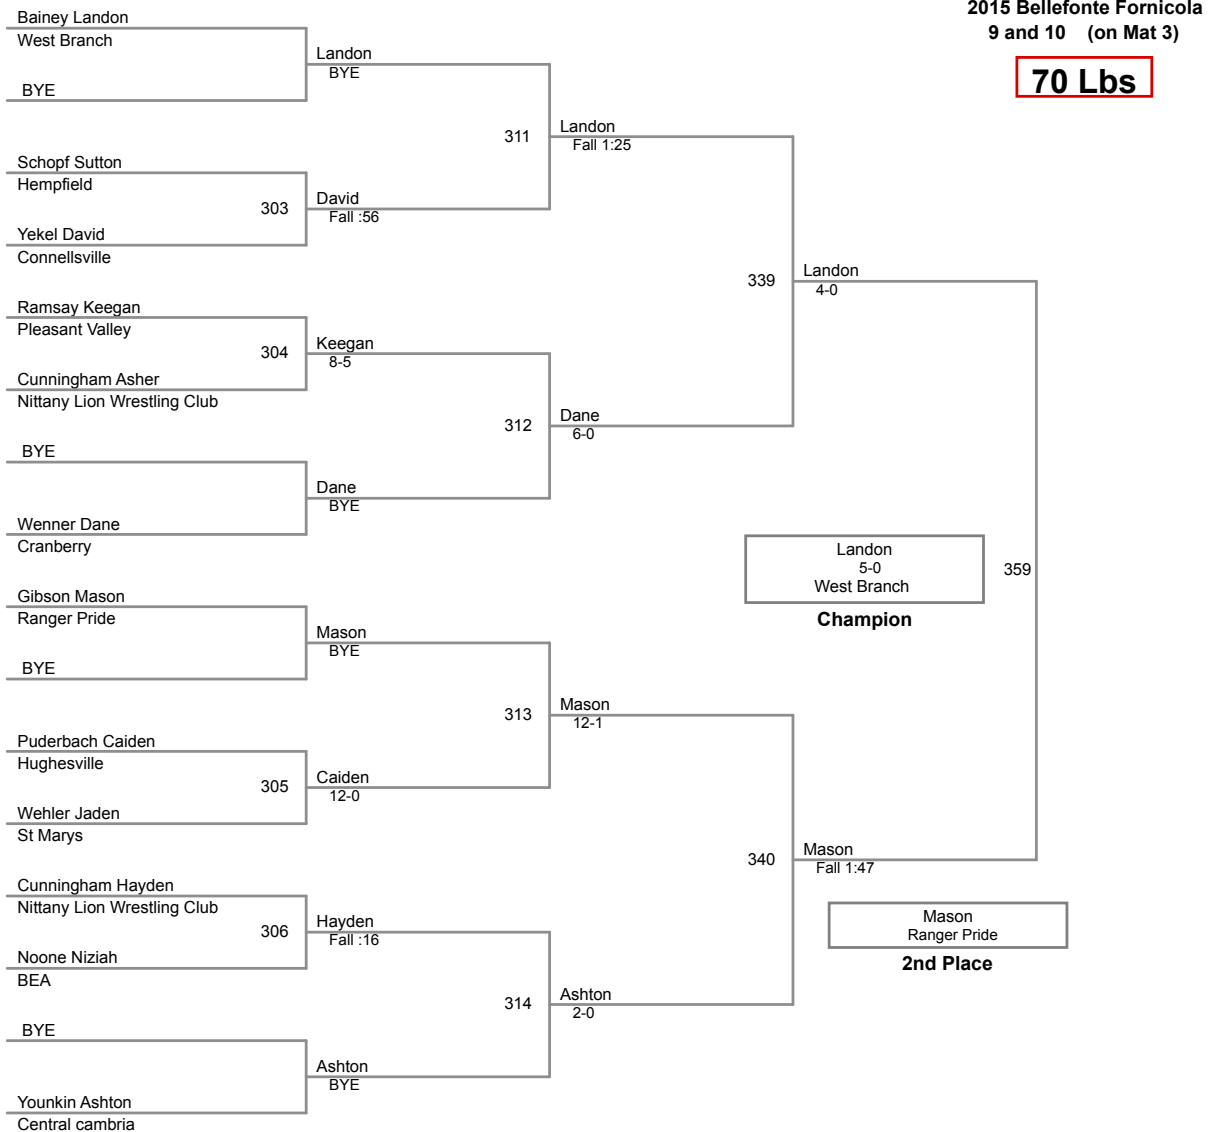

2015 Bellefonte Fornicola
9 and 10 (on Mat 3)

70 Lbs