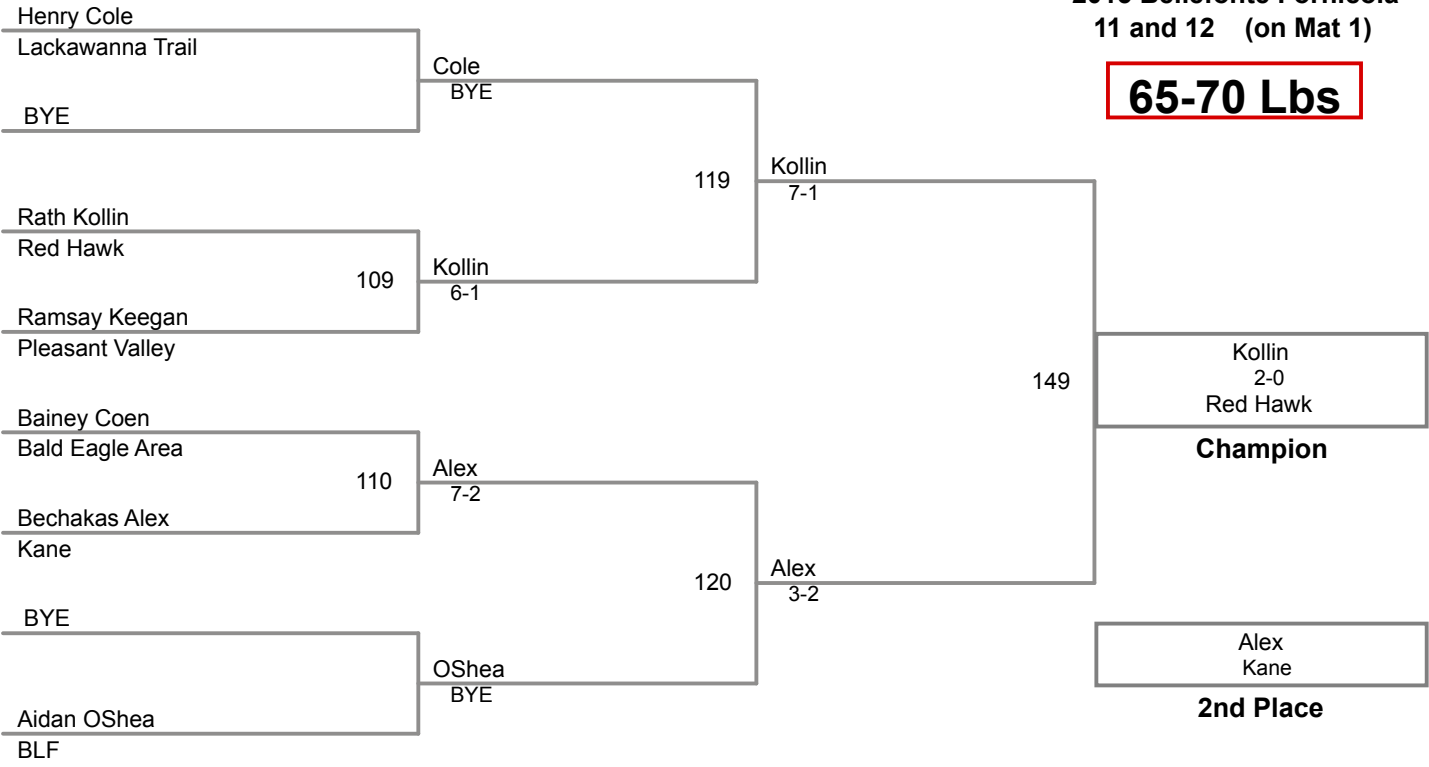

2015 Bellefonte Fornicola
11 and 12 (on Mat 1)

65-70 Lbs