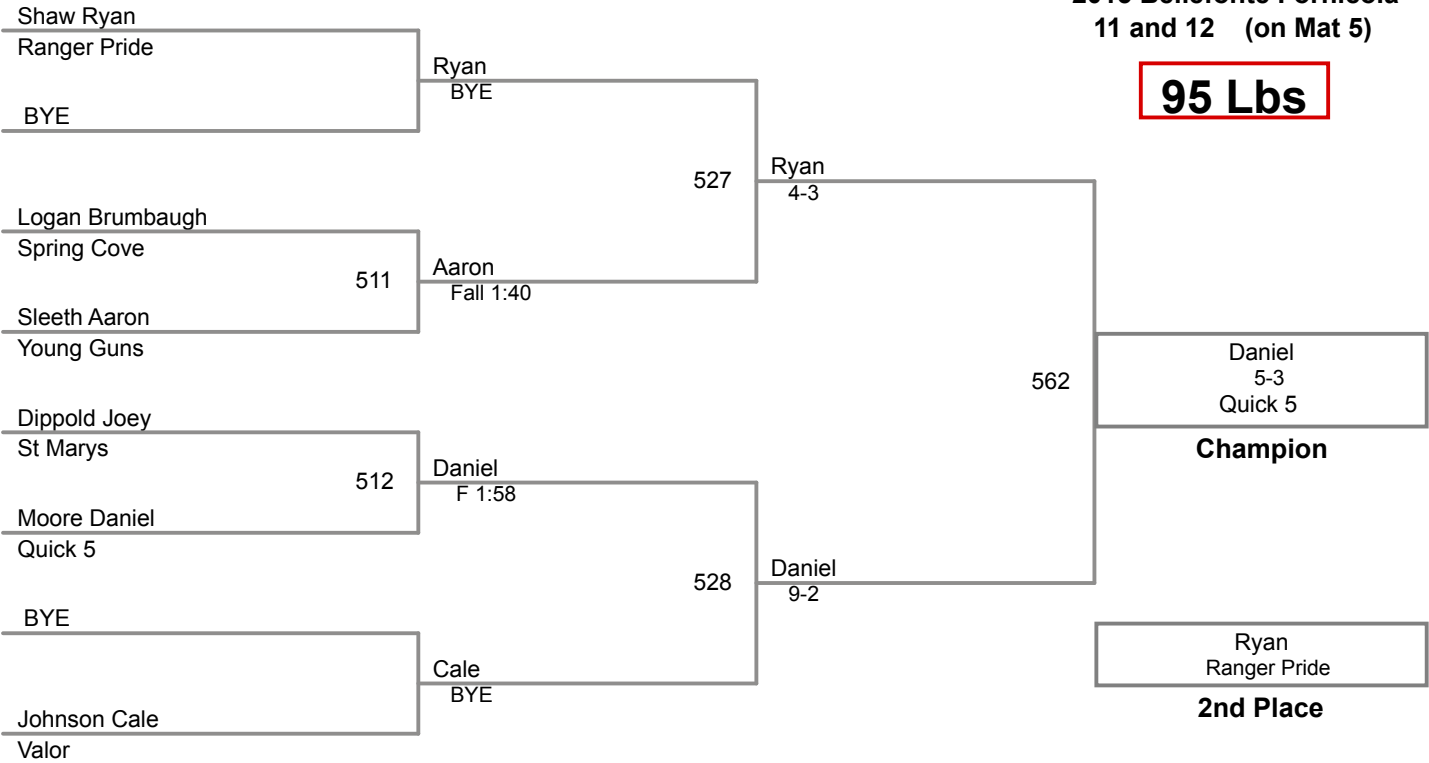

85 Lbs

2015 Bellefonte Fornicola
11 and 12 (on Mat 5)

90 Lbs

2015 Bellefonte Fornicola
11 and 12 (on Mat 5)

95 Lbs

2015 Bellefonte Fornicola
11 and 12 (on Mat 5)

100 Lbs

2015 Bellefonte Fornicola
11 and 12 (on Mat 4)