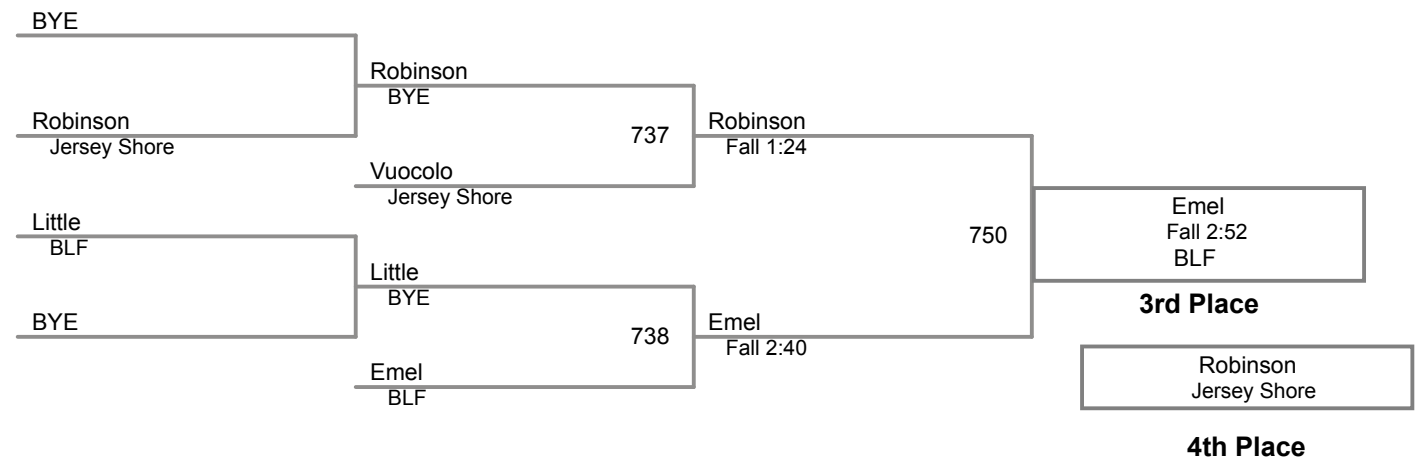

165-185 Lbs

2015 Bellefonte Fornicola
Jr. High (on Mat 7)

85 Lbs

2015 Bellefonte Fornicola
Jr. High (on Mat 7)

90 Lbs

2015 Bellefonte Fornicola
Jr. High (on Mat 7)

95 Lbs

2015 Bellefonte Fornicola
Jr. High (on Mat 7)