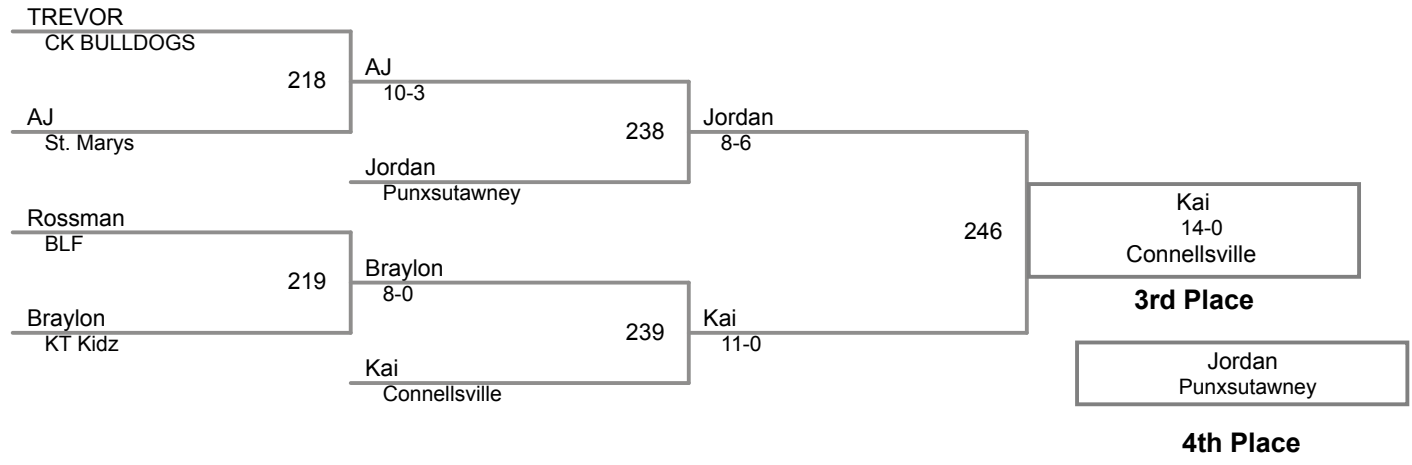

2015 Bellefonte Fornicola
7 and 8 (on Mat 2)

60 Lbs

4-Man Round Robin

2015 Bellefonte Fornicola
7 and 8 (on Mat 2)

65 Lbs

round 1

Noone Carnell		
Bald Eagle Area	201	Christine
Reese Christine		Fall 2:30
Mifflin County		
Imler Jayden		
Hyndman Hammers	202	Jayden
Kychauun Simpson		Fall :24
Woodlawn Wolfpack		

round 4

round 2

round 5

Noone Carnell		
Bald Eagle Area	255	Carnell
Kychauun Simpson		Fall 1:24
Woodlawn Wolfpack		
Imler Jayden		
Hyndman Hammers	256	Jayden
Reese Christine		10-0
Mifflin County		

round 3

Noone Carnell		
Bald Eagle Area	224	Jayden
Imler Jayden		Fall 1:18
Hyndman Hammers		
Reese Christine		
Mifflin County	225	Christine
Kychauun Simpson		10-4
Woodlawn Wolfpack		

Using HEAD-to-HEAD to break ties
between 1st and 2nd if necessary

Table of Results

Wrestler	Team	W	L	BP	F	TF	Pen
Jayden, Imler	Hyndman Hamm	3	0	5	2		0
Christine, Reese	Mifflin County	2	1	2	1		0
Carnell, Noone	Bald Eagle Area	1	2	2	1		0
Simpson, Kychaur	Woodlawn Wolfp	0	3				0

1	Imler Jayden Hyndman Hammers	4	Kychauun Simpson Woodlawn Wolfpack	Manual Placement
2	Reese Christine Mifflin County	5		
3	Noone Carnell Bald Eagle Area	6