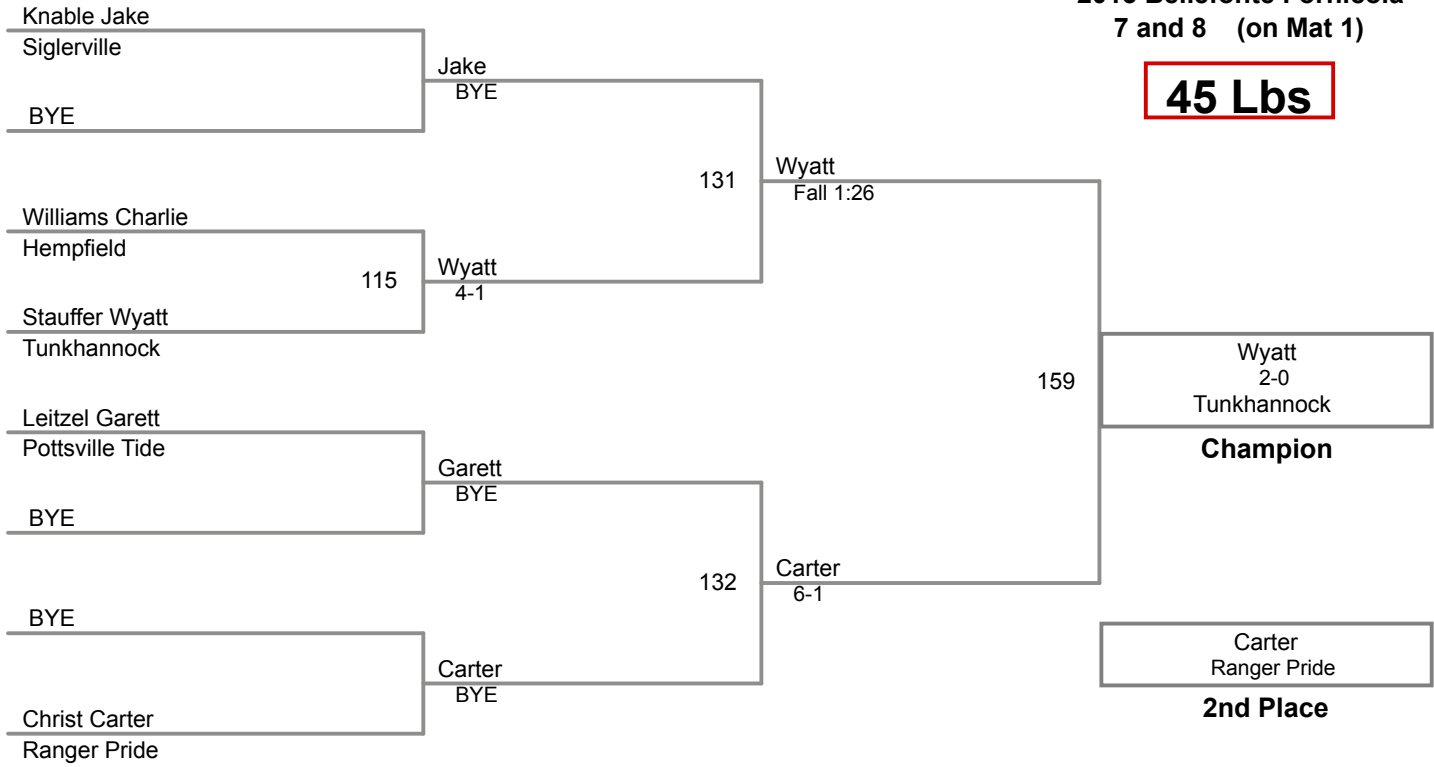

Best of 3 (optional)

2015 Bellefonte Fornicola
7 and 8 (on Mat 1)

HWT Lbs

round 1

Doak Zeke		
Blairsville	108	Jacob
Yatsky Jacob		Fall :21
Ranger Pride		

round 4

round 2

round 5

round 3

Doak Zeke		
Blairsville	130	Jacob
Yatsky Jacob		Fall 1:33
Ranger Pride		

Table of Results

Using HEAD-to-HEAD to break ties
between 1st and 2nd if necessary

Wrestler	Team	W	L	BP	F	TF	Pen

1	Yatsky Jacob Ranger Pride	4		Manual Placement
2	Doak Zeke Blairsville	5		
3		6		

2015 Bellefonte Fornicola
7 and 8 (on Mat 1)

45 Lbs