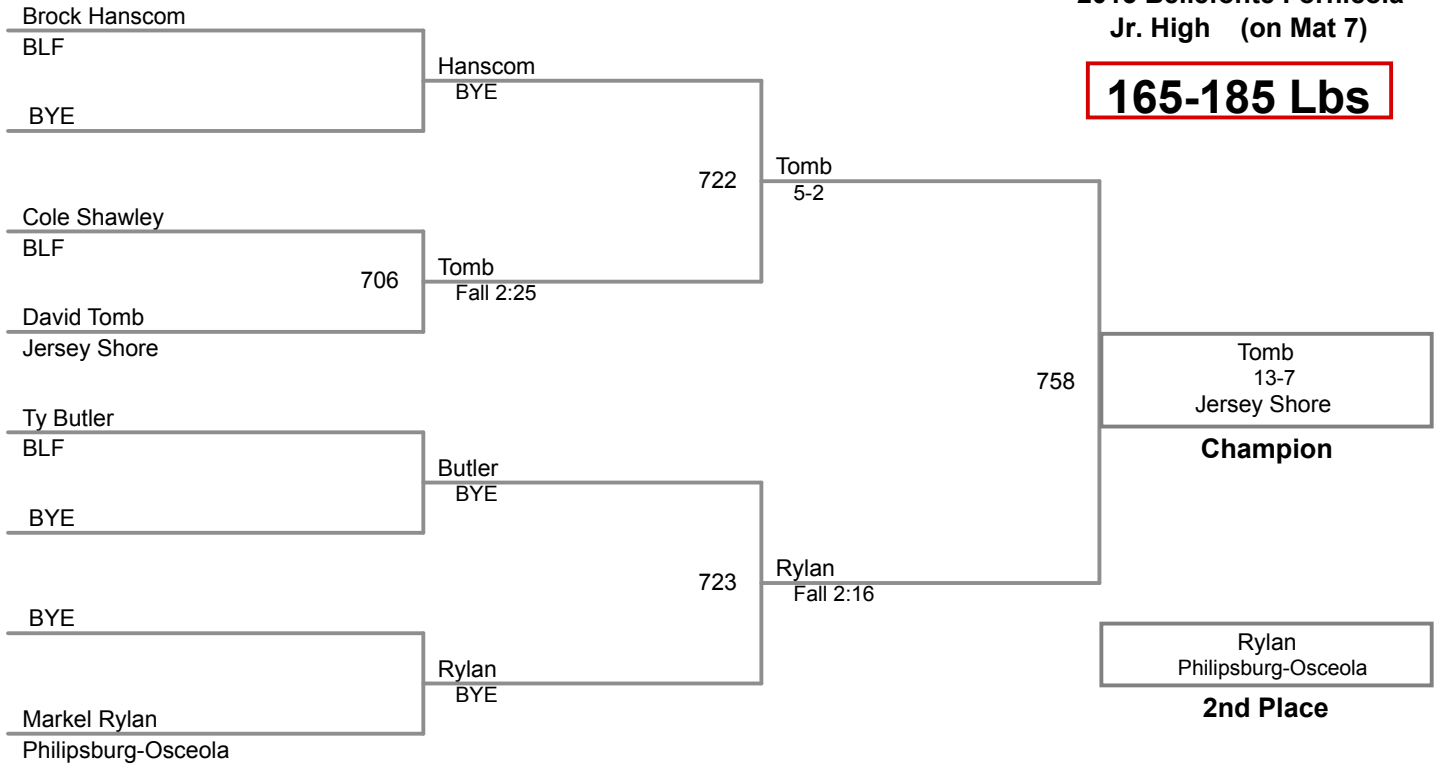

2015 Bellefonte Fornicola
Jr. High (on Mat 7)

165-185 Lbs