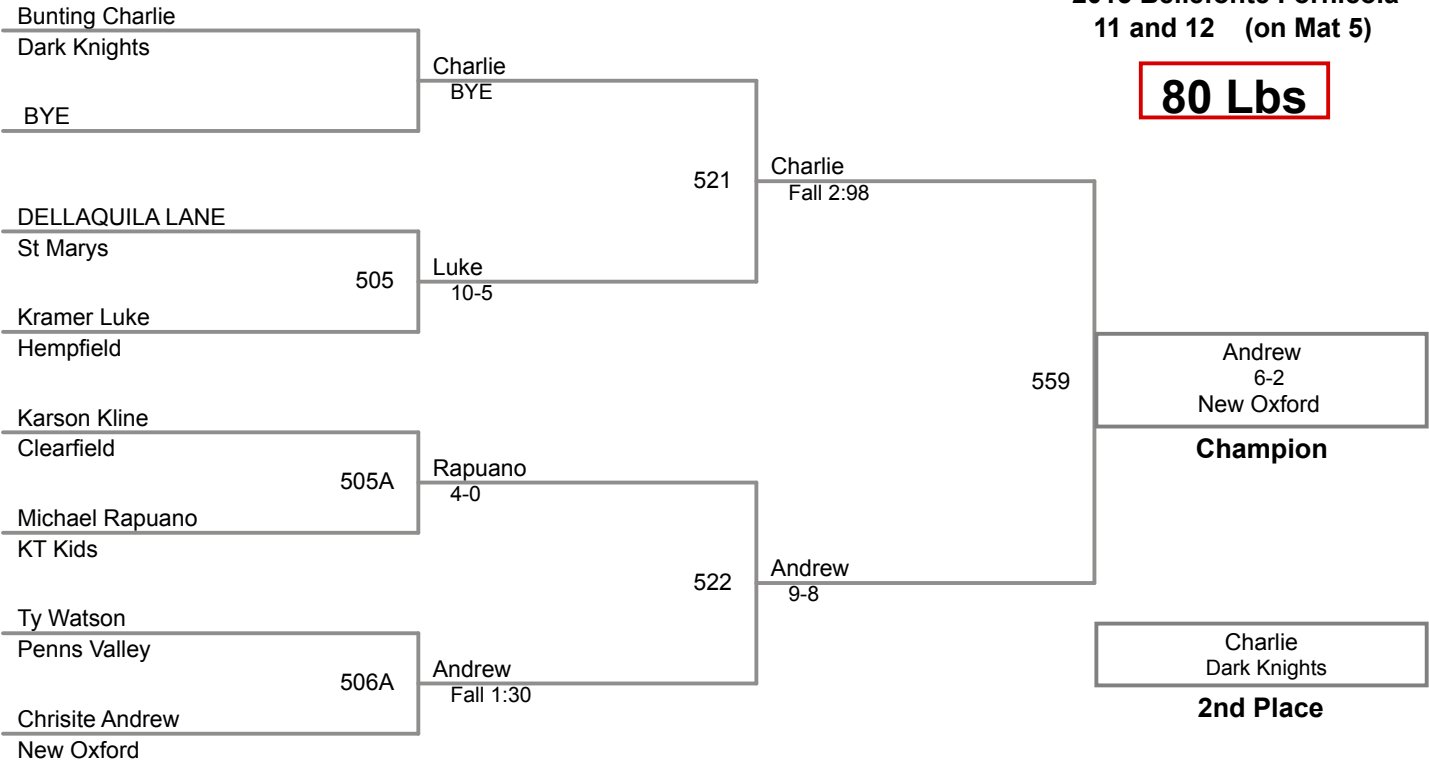

2015 Bellefonte Fornicola
11 and 12 (on Mat 5)

80 Lbs