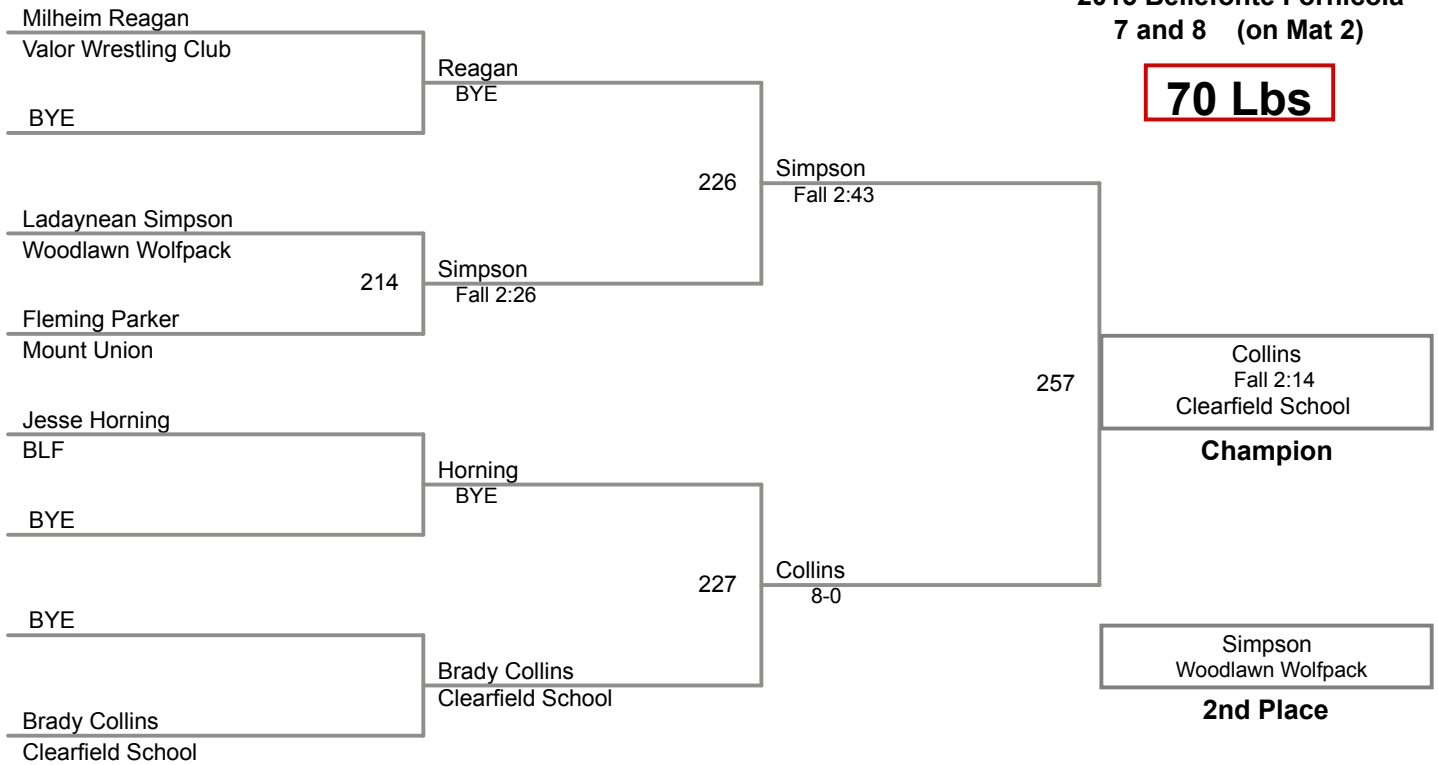

4-Man Round Robin

2015 Bellefonte Fornicola
7 and 8 (on Mat 2)

65 Lbs

round 1

Noone Carnell		
Bald Eagle Area	201	Christine
Reese Christine		Fall 2:30
Mifflin County		
Imler Jayden		
Hyndman Hammers	202	Jayden
Kychauun Simpson		Fall :24
Woodlawn Wolfpack		

round 4

round 2

round 5

Noone Carnell		
Bald Eagle Area	255	Carnell
Kychauun Simpson		Fall 1:24
Woodlawn Wolfpack		
Imler Jayden		
Hyndman Hammers	256	Jayden
Reese Christine		10-0
Mifflin County		

round 3

Noone Carnell		
Bald Eagle Area	224	Jayden
Imler Jayden		Fall 1:18
Hyndman Hammers		
Reese Christine		
Mifflin County	225	Christine
Kychauun Simpson		10-4
Woodlawn Wolfpack		

Using HEAD-to-HEAD to break ties
between 1st and 2nd if necessary

Table of Results

Wrestler	Team	W	L	BP	F	TF	Pen
Jayden, Imler	Hyndman Hamm	3	0	5	2		0
Christine, Reese	Mifflin County	2	1	2	1		0
Carnell, Noone	Bald Eagle Area	1	2	2	1		0
Simpson, Kychaur	Woodlawn Wolfp	0	3				0

1	Imler Jayden Hyndman Hammers	4	Kychauun Simpson Woodlawn Wolfpack	Manual Placement
2	Reese Christine Mifflin County	5		
3	Noone Carnell Bald Eagle Area	6		

2015 Bellefonte Fornicola
7 and 8 (on Mat 2)

70 Lbs