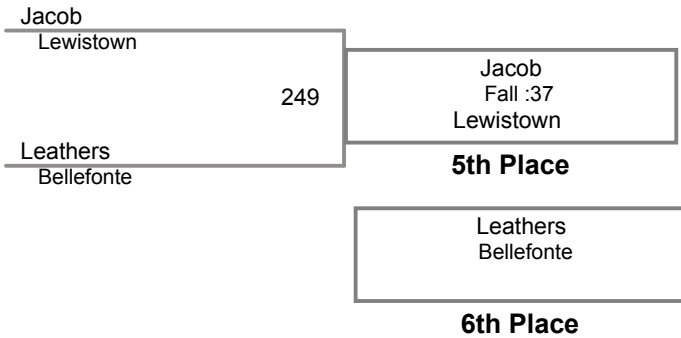

2015 Bellefonte Fornicola
6 and Under (on Mat 2)

40-45 Lbs