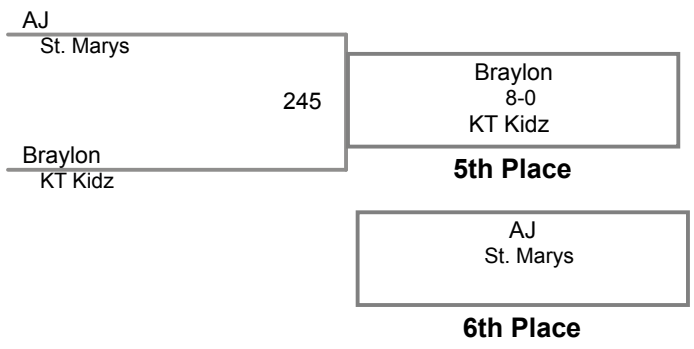

Table of Results

Using HEAD-to-HEAD to break ties
between 1st and 2nd if necessary

Wrestler	Team	W	L	BP	F	TF	Pen

1	Yatsky Jacob Ranger Pride	4		Manual Placement
2	Doak Zeke Blairsville	5		
3		6		

2015 Bellefonte Fornicola
7 and 8 (on Mat 1)

45 Lbs

2015 Bellefonte Fornicola
7 and 8 (on Mat 1)

50 Lbs

2015 Bellefonte Fornicola
7 and 8 (on Mat 2)

55 Lbs

2015 Bellefonte Fornicola
7 and 8 (on Mat 2)

60 Lbs

4-Man Round Robin