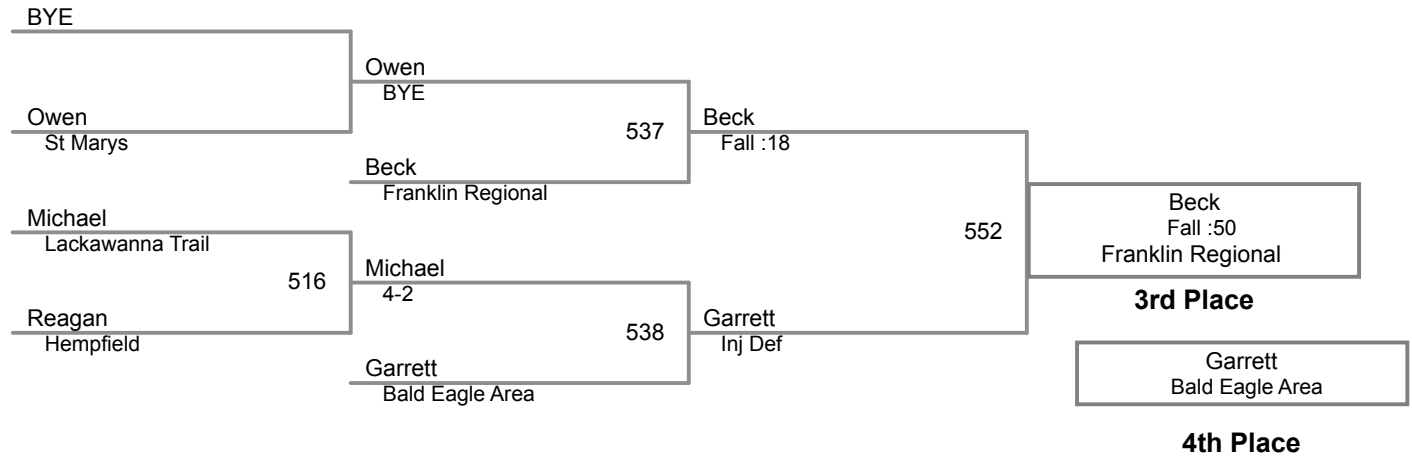

2015 Bellefonte Fornicola
11 and 12 (on Mat 5)

90 Lbs