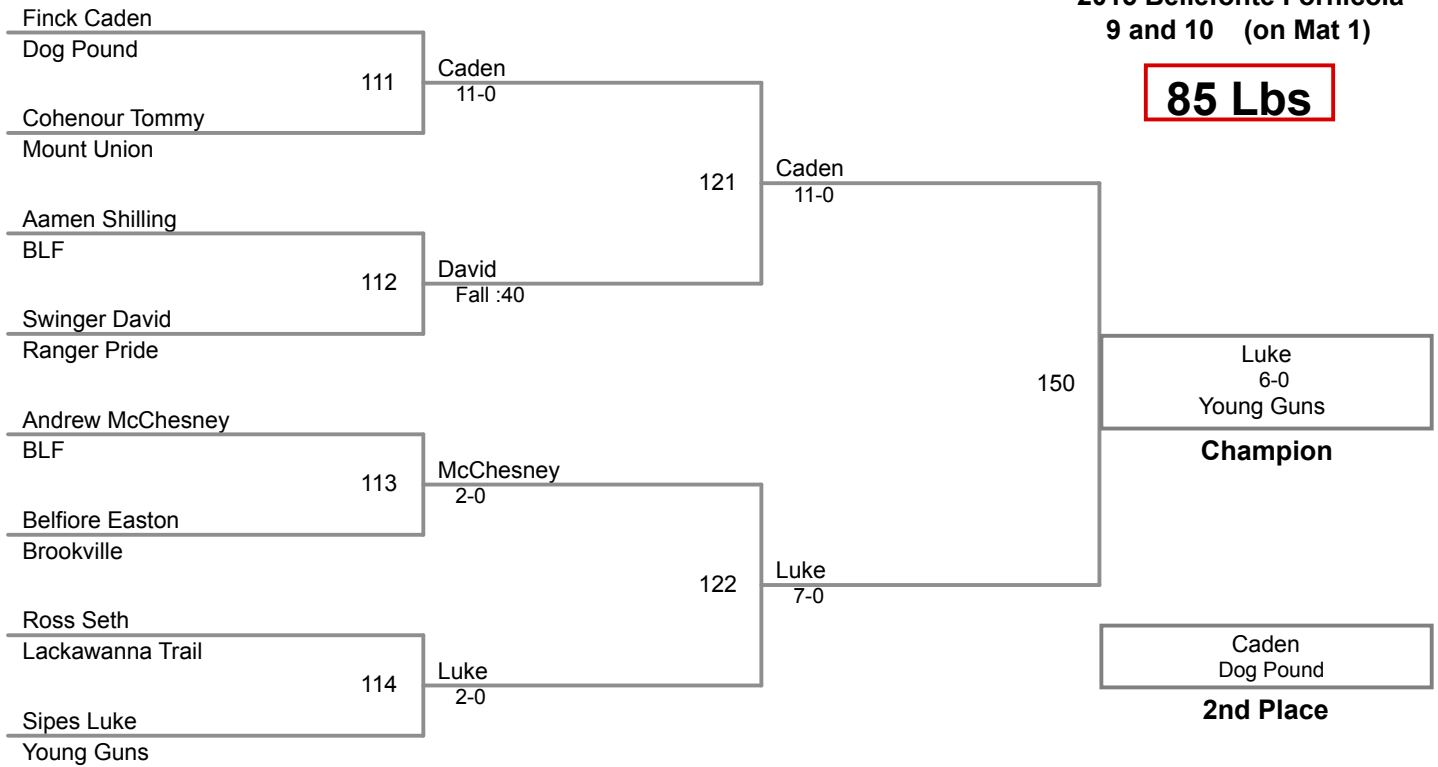

2015 Bellefonte Fornicola
9 and 10 (on Mat 1)

85 Lbs

4-Man Round Robin

2015 Bellefonte Fornicola
9 and 10 (on Mat 1)

90 Lbs

round 1

McMullen Owen		
Ranger Pride	101	Trenton
Guiher Trenton		2-0
Curwensville		
Marion Juliano		
Franklin Regional	102	Juliano
DELLAQUILA ISAAC		7-0
St Marys		

round 4

round 2

round 5

McMullen Owen		
Ranger Pride	151	Owen
DELLAQUILA ISAAC		7-2
St Marys		
Marion Juliano		
Franklin Regional	152	Juliano
Guiher Trenton		Fall 1:21
Curwensville		

round 3

McMullen Owen		
Ranger Pride	123	Juliano
Marion Juliano		12-0
Franklin Regional		
Guiher Trenton		
Curwensville	124	Trenton
DELLAQUILA ISAAC		2-0
St Marys		

Using HEAD-to-HEAD to break ties
between 1st and 2nd if necessary

Table of Results

Wrestler	Team	W	L	BP	F	TF	Pen
Juliano, Marion	Franklin Regional	3	0	3	1		0
Trenton, Guiher	Curwensville	2	1	0			0
Owen, McMullen	Ranger Pride	1	2	0			0
ISAAC, DELLAQUIL	St Marys	0	3				0

1	Marion Juliano Franklin Regional	4	DELLAQUILA ISAAC St Marys	Manual Placement
2	Guiher Trenton Curwensville	5		
3	McMullen Owen Ranger Pride	6