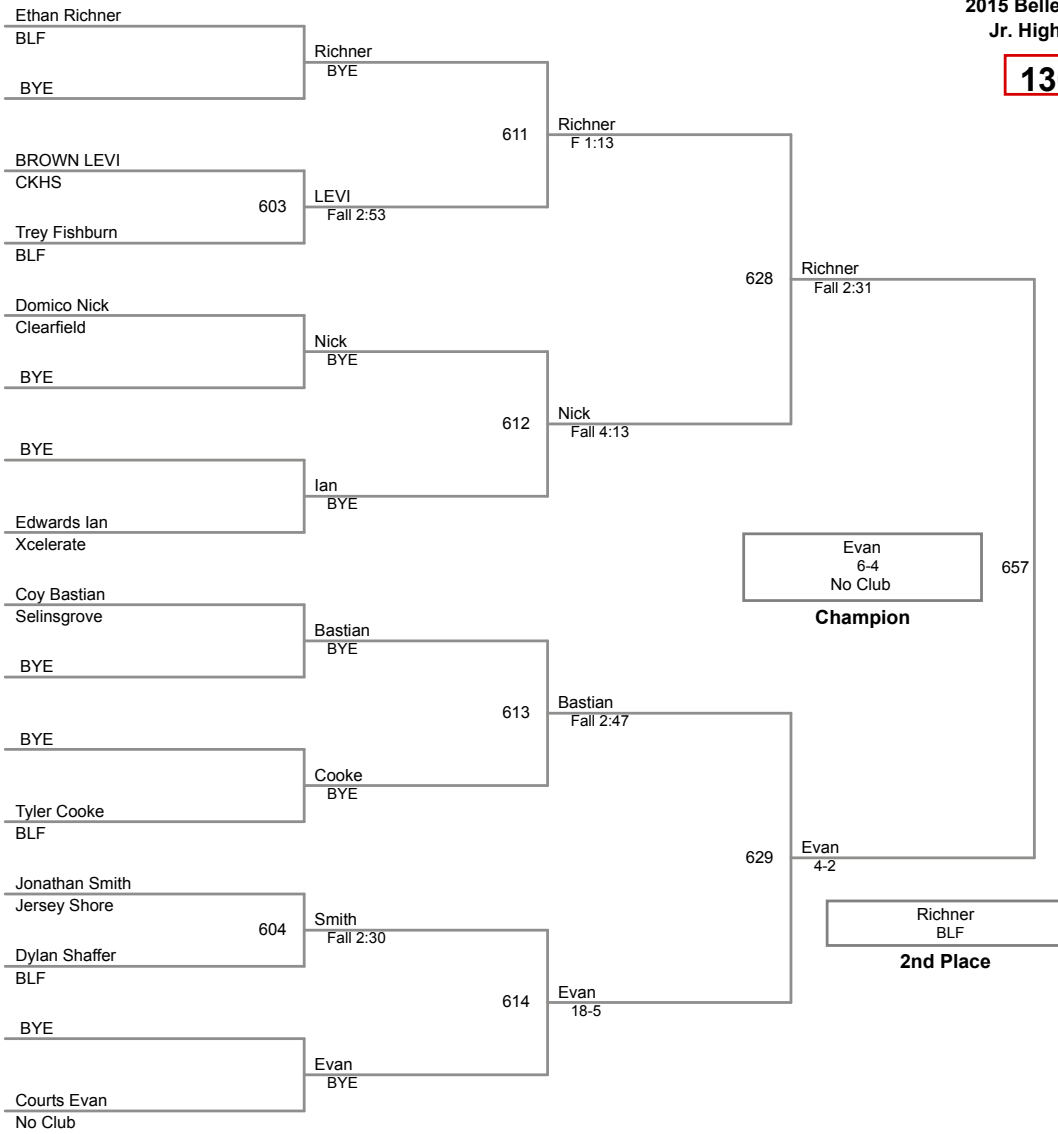

2015 Bellefonte Fornicola
Jr. High (on Mat 6)

130 Lbs