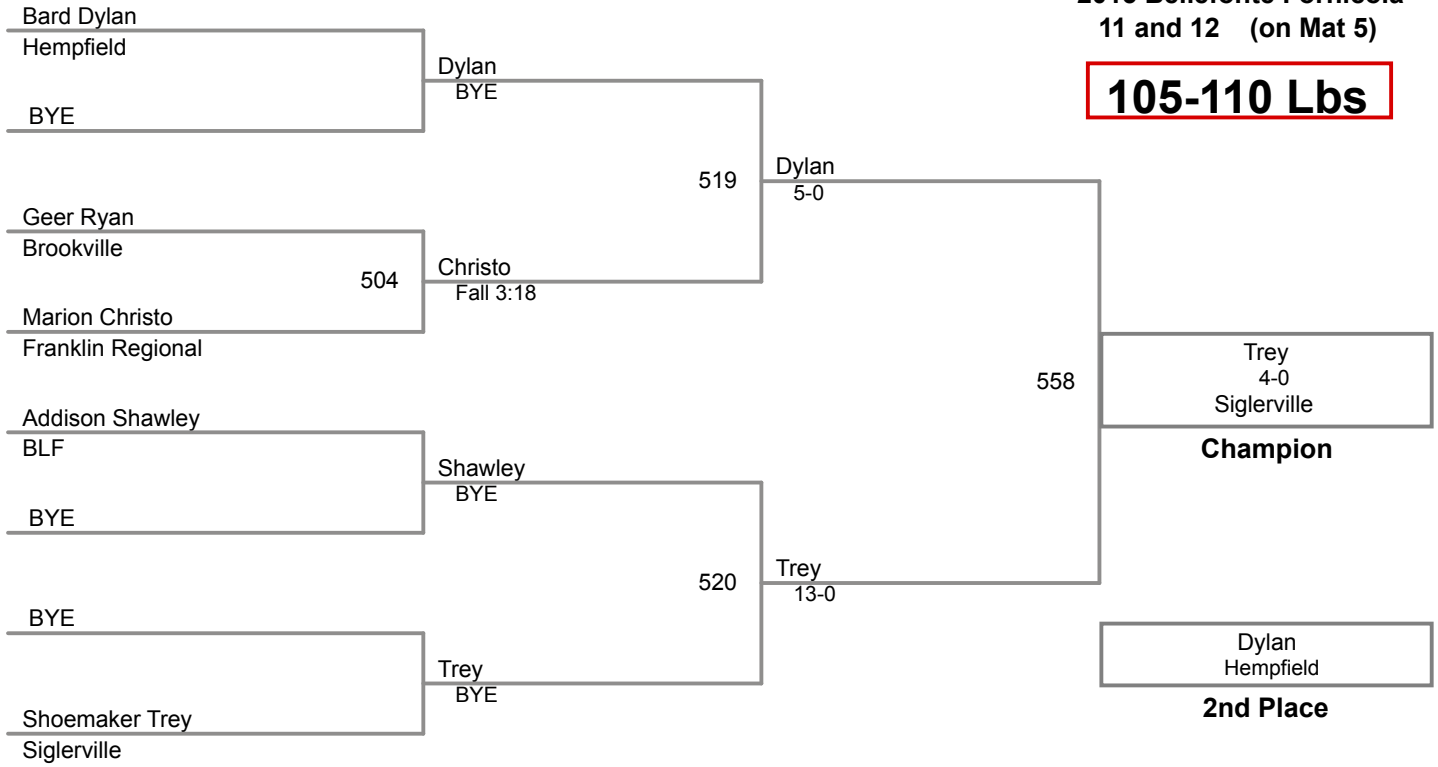

2015 Bellefonte Fornicola
Jr. High (on Mat 6)

155 Lbs

2015 Bellefonte Fornicola
11 and 12 (on Mat 1)

65-70 Lbs

2015 Bellefonte Fornicola
11 and 12 (on Mat 5)

105-110 Lbs

3-Man Round Robin

2015 Bellefonte Fornicola
11 and 12 (on Mat 4)