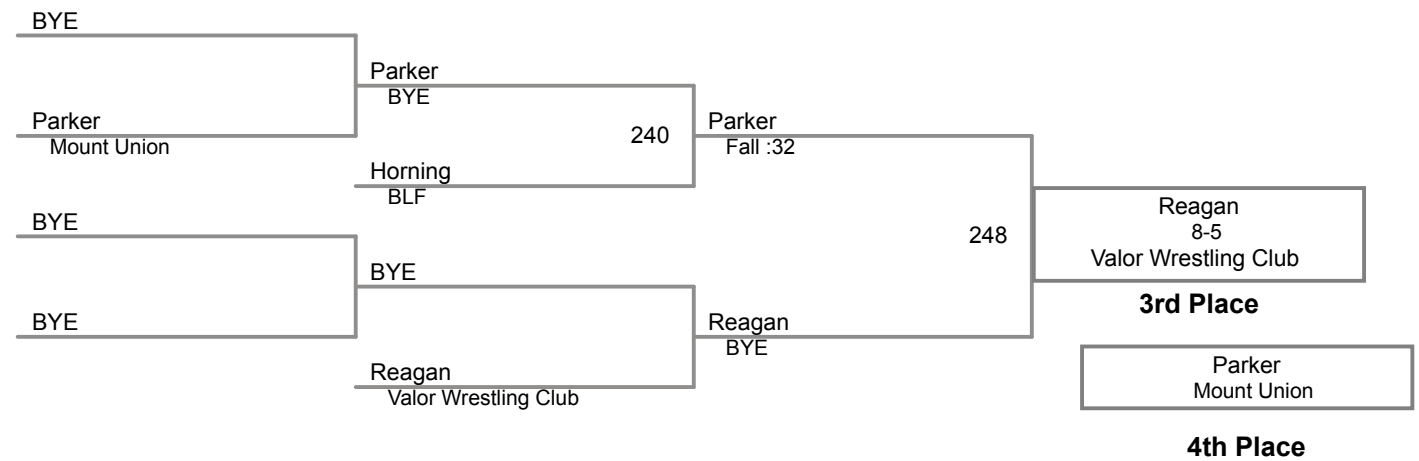

4-Man Round Robin

2015 Bellefonte Fornicola
7 and 8 (on Mat 2)

65 Lbs

round 1

Noone Carnell		
Bald Eagle Area	201	Christine
Reese Christine		Fall 2:30
Mifflin County		
Imler Jayden		
Hyndman Hammers	202	Jayden
Kychauun Simpson		Fall :24
Woodlawn Wolfpack		

round 4

round 2

round 5

Noone Carnell		
Bald Eagle Area	255	Carnell
Kychauun Simpson		Fall 1:24
Woodlawn Wolfpack		
Imler Jayden		
Hyndman Hammers	256	Jayden
Reese Christine		10-0
Mifflin County		

round 3

Noone Carnell		
Bald Eagle Area	224	Jayden
Imler Jayden		Fall 1:18
Hyndman Hammers		
Reese Christine		
Mifflin County	225	Christine
Kychauun Simpson		10-4
Woodlawn Wolfpack		

Using HEAD-to-HEAD to break ties
between 1st and 2nd if necessary

Table of Results

Wrestler	Team	W	L	BP	F	TF	Pen
Jayden, Imler	Hyndman Hamm	3	0	5	2		0
Christine, Reese	Mifflin County	2	1	2	1		0
Carnell, Noone	Bald Eagle Area	1	2	2	1		0
Simpson, Kychaur	Woodlawn Wolfp	0	3				0

1	Imler Jayden Hyndman Hammers	4	Kychauun Simpson Woodlawn Wolfpack	Manual Placement
2	Reese Christine Mifflin County	5		
3	Noone Carnell Bald Eagle Area	6		

2015 Bellefonte Fornicola
7 and 8 (on Mat 2)

70 Lbs