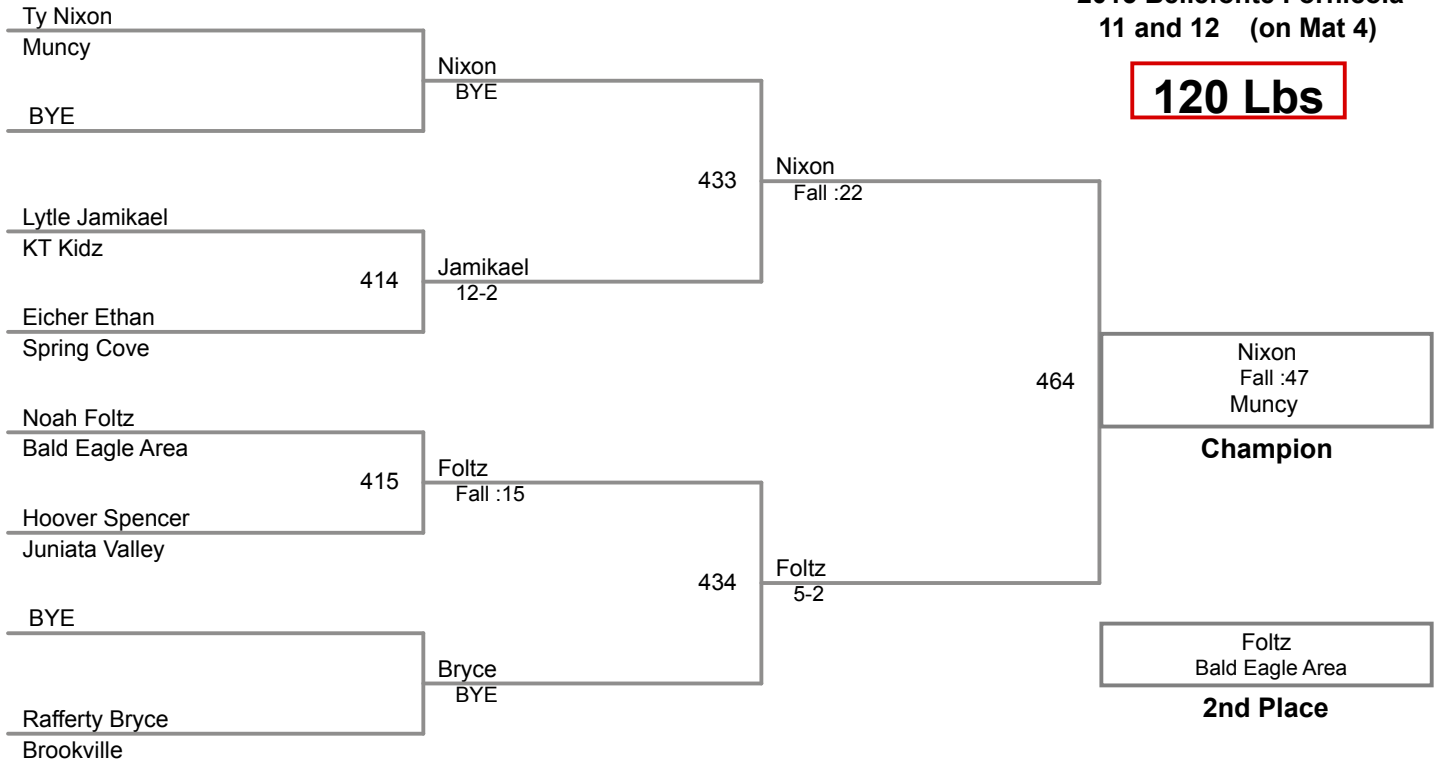

2015 Bellefonte Fornicola
11 and 12 (on Mat 4)

120 Lbs