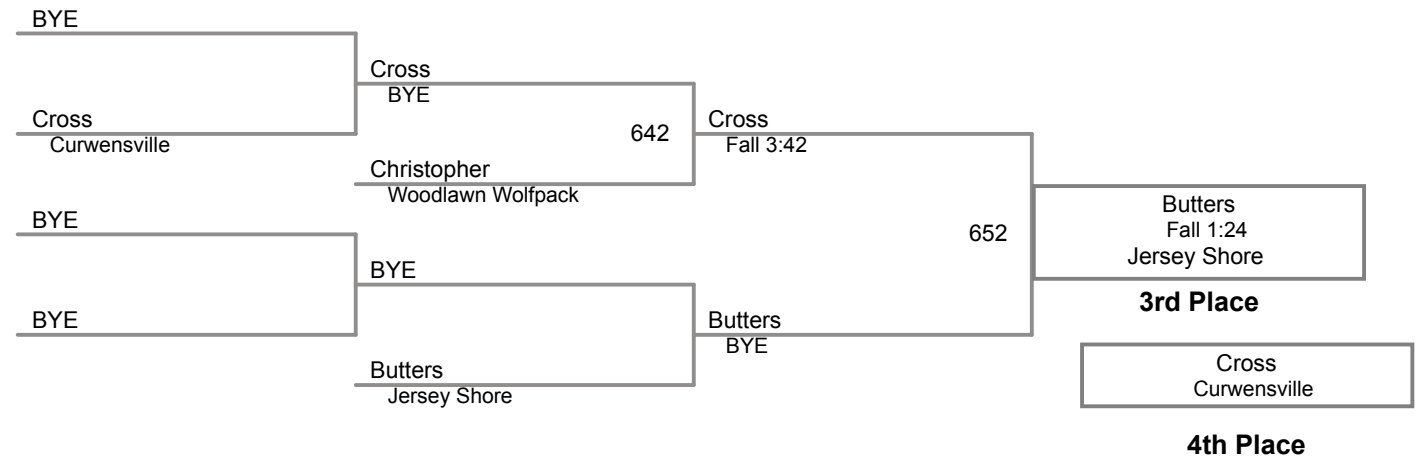

122 Lbs

2015 Bellefonte Fornicola
Jr. High (on Mat 6)

130 Lbs

2015 Bellefonte Fornicola
Jr. High (on Mat 6)

138 Lbs

4-Man Round Robin

2015 Bellefonte Fornicola
Jr. High (on Mat 6)

145 Lbs