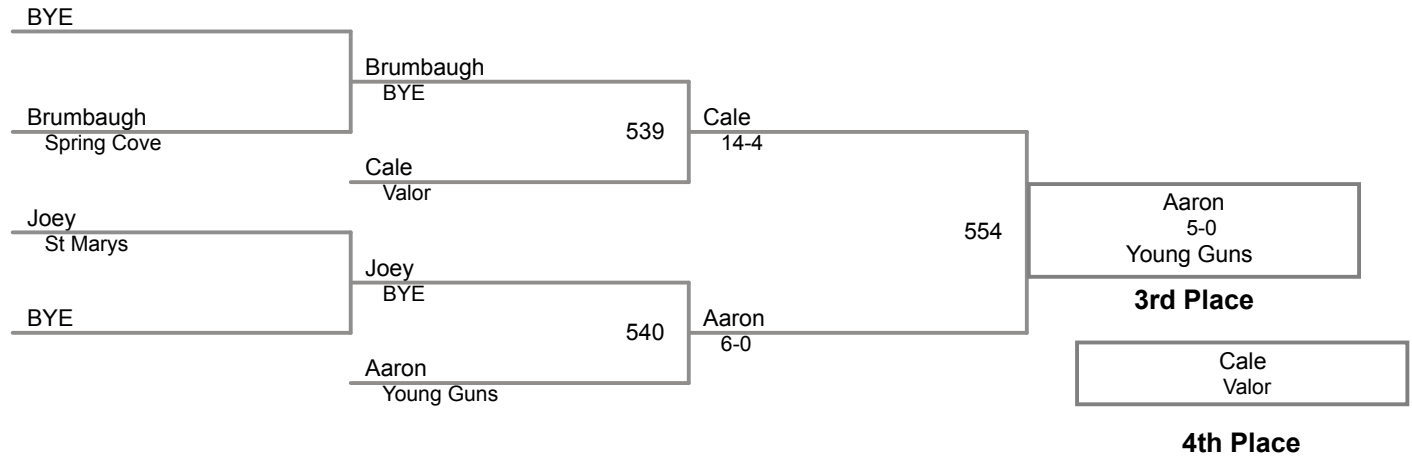

85 Lbs

2015 Bellefonte Fornicola
11 and 12 (on Mat 5)

90 Lbs

2015 Bellefonte Fornicola
11 and 12 (on Mat 5)

95 Lbs

2015 Bellefonte Fornicola
11 and 12 (on Mat 5)

100 Lbs

2015 Bellefonte Fornicola
11 and 12 (on Mat 4)