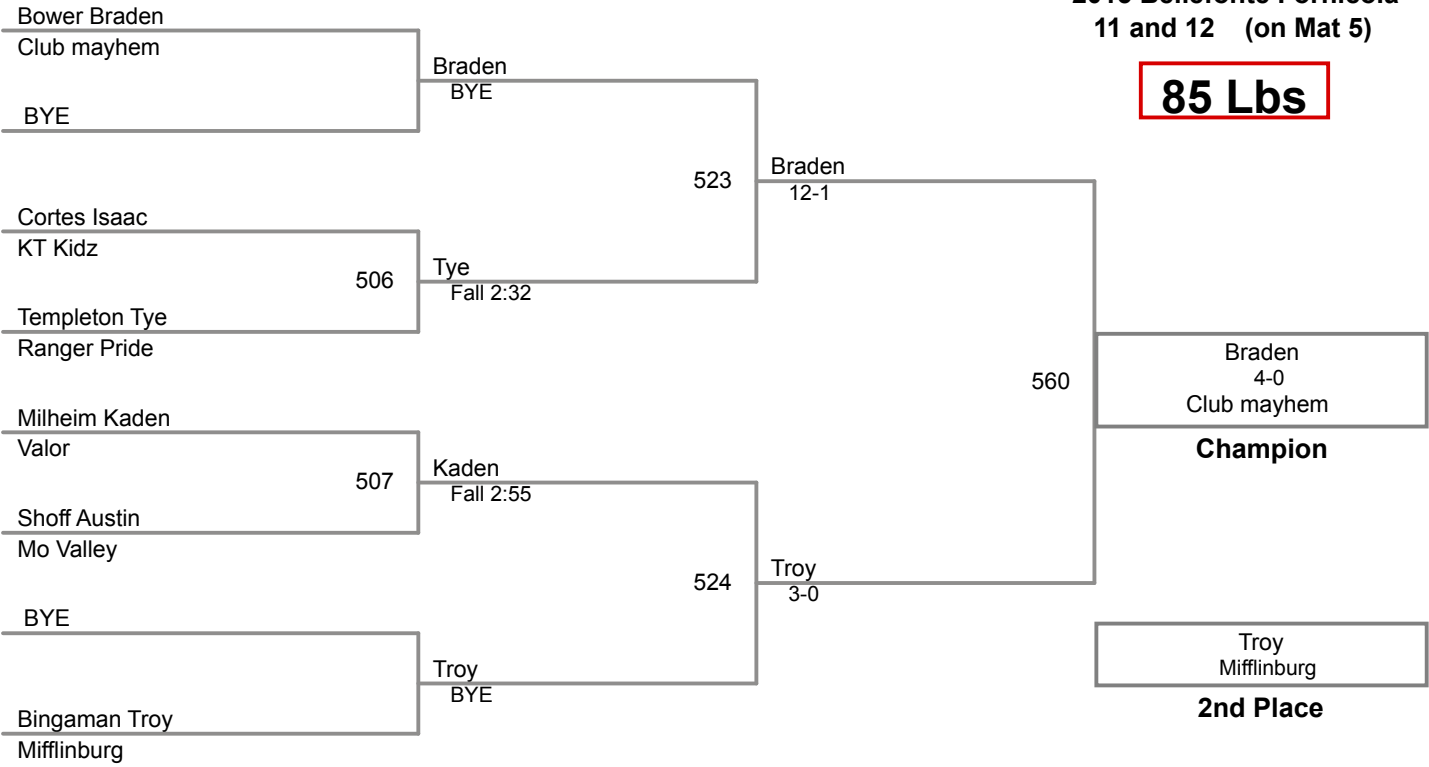

2015 Bellefonte Fornicola
11 and 12 (on Mat 5)

85 Lbs