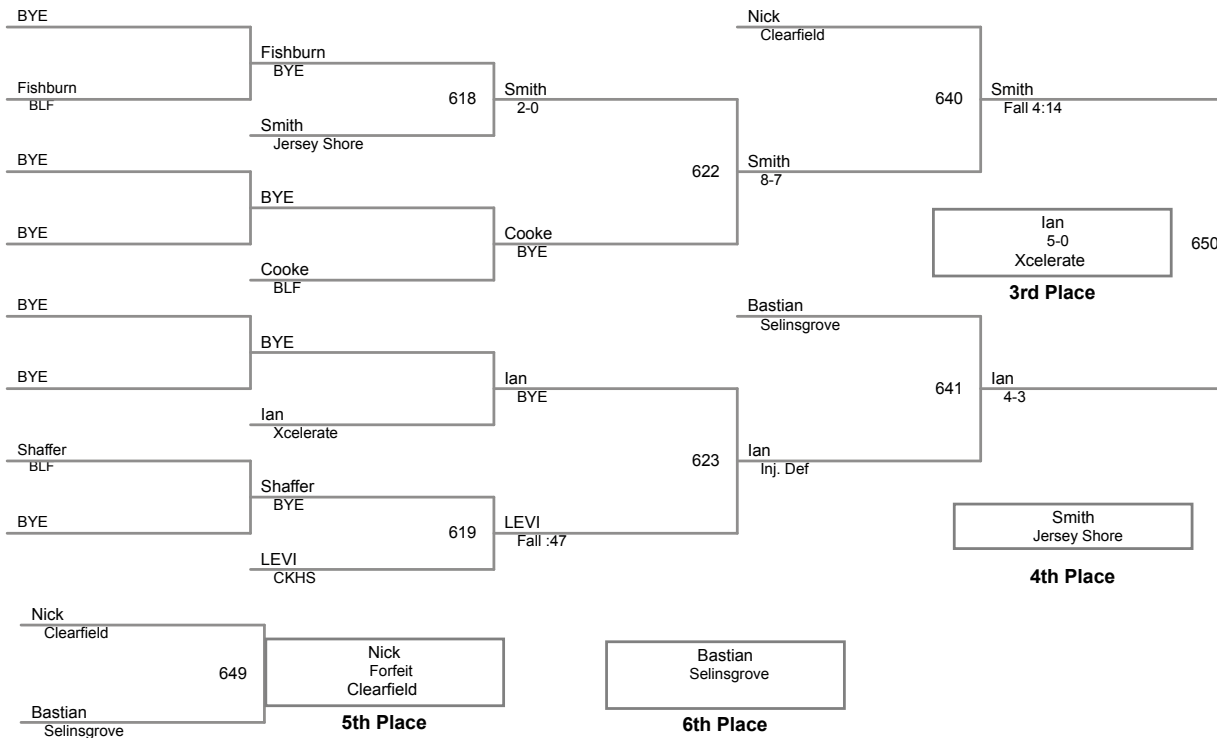

2015 Bellefonte Fornicola
Jr. High (on Mat 6)

130 Lbs