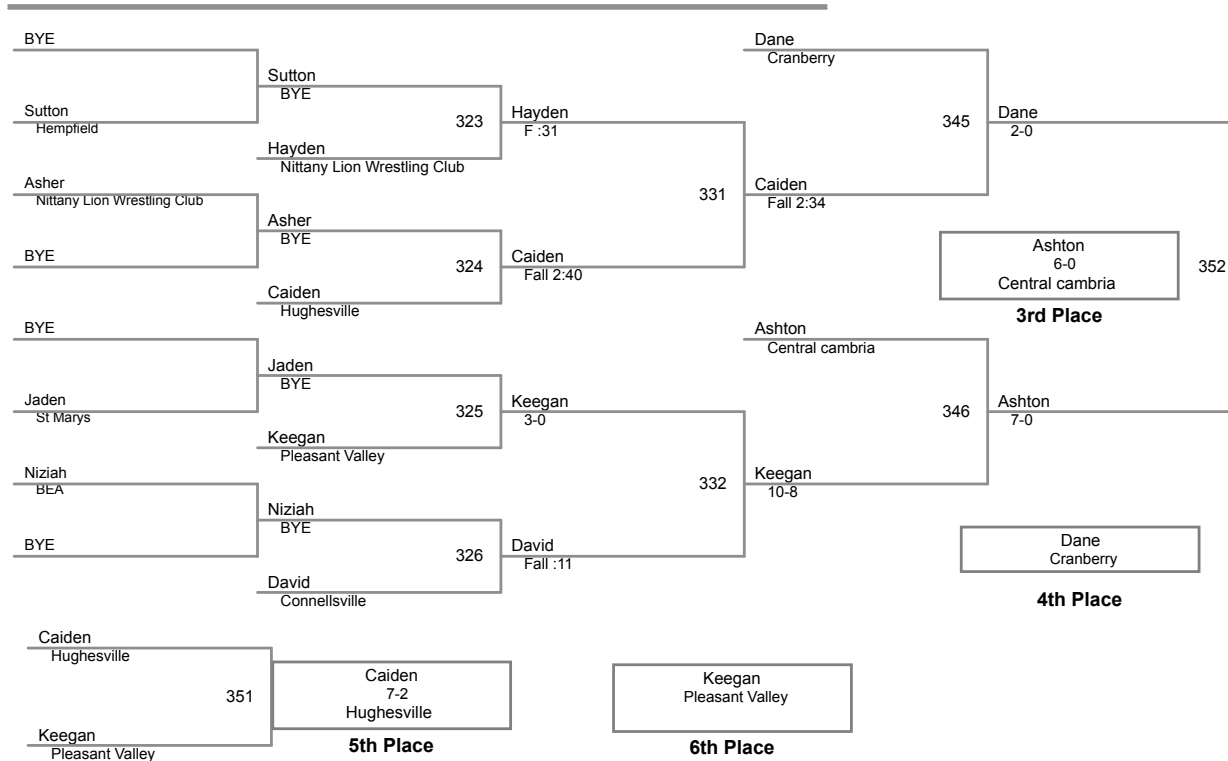

2015 Bellefonte Fornicola
9 and 10 (on Mat 3)

70 Lbs