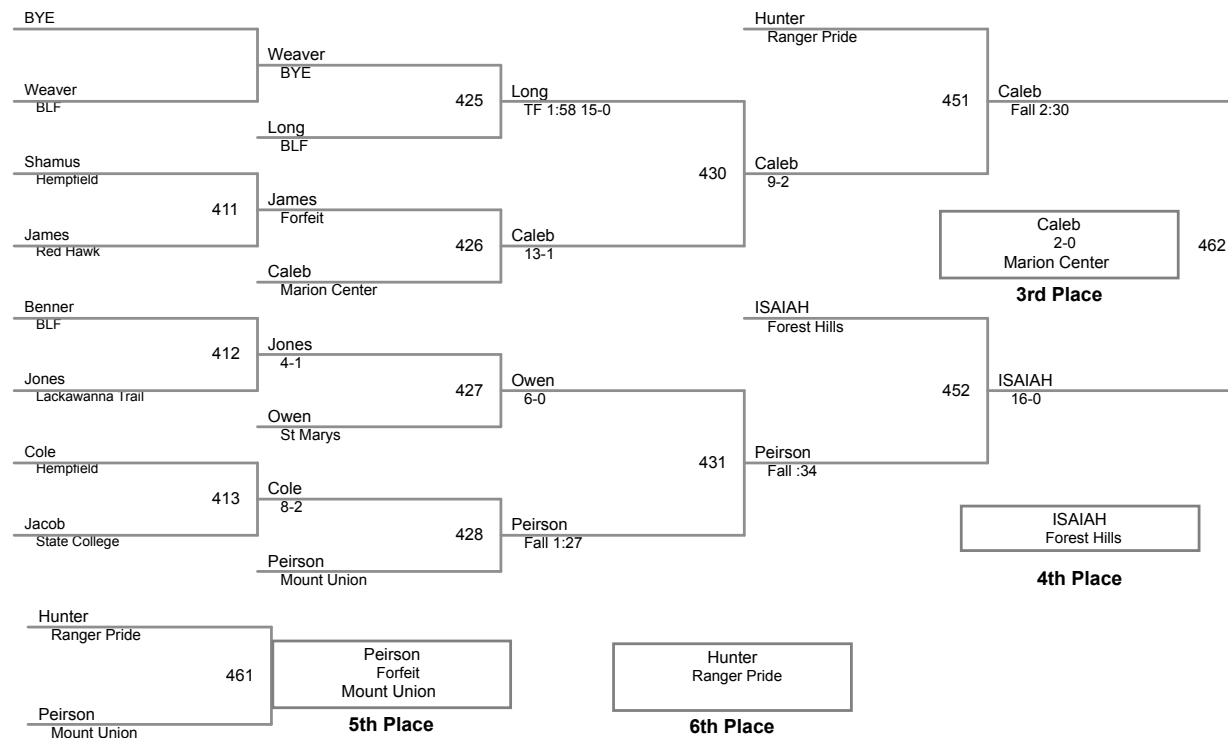

2015 Bellefonte Fornicola
9 and 10 (on Mat 4)

65 Lbs