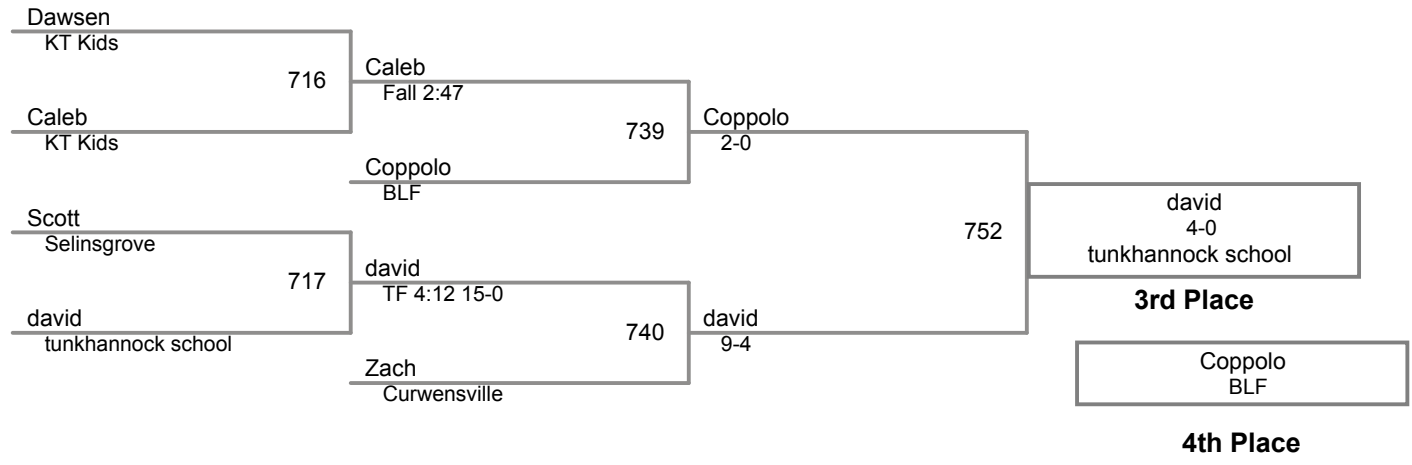

165-185 Lbs

2015 Bellefonte Fornicola
Jr. High (on Mat 7)

85 Lbs

2015 Bellefonte Fornicola
Jr. High (on Mat 7)

90 Lbs

2015 Bellefonte Fornicola
Jr. High (on Mat 7)

95 Lbs

2015 Bellefonte Fornicola
Jr. High (on Mat 7)