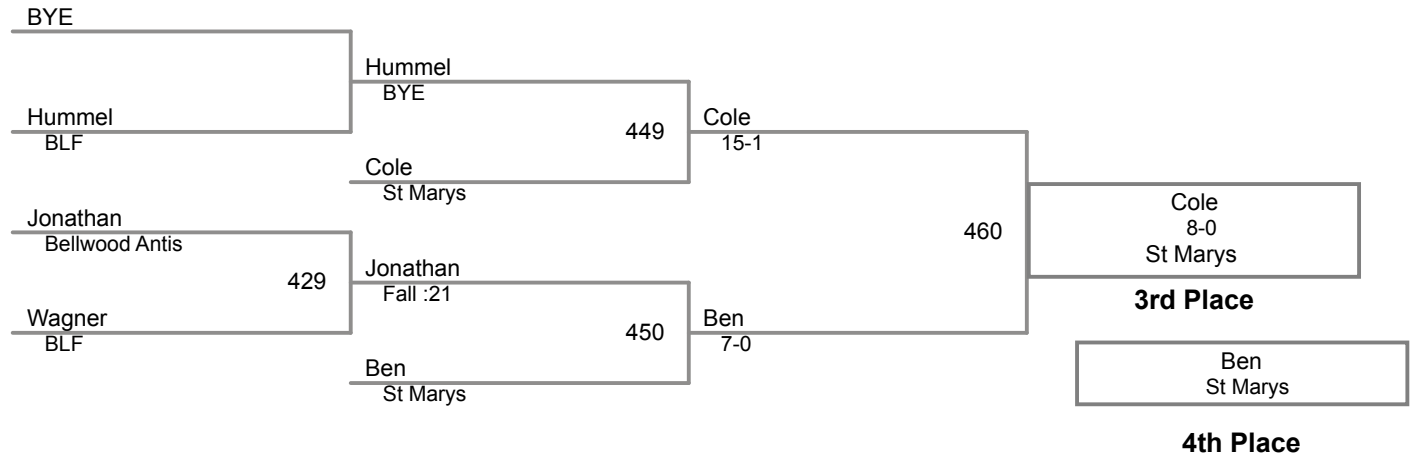

Using HEAD-to-HEAD to break ties
between 1st and 2nd if necessary

Table of Results

Wrestler	Team	W	L	BP	F	TF	Pen
Dysen, Gould	Young Guns	3	0	4	1		0
Shane, McFillin	Red Hawk	2	1	2	1		0
Noah, Caslow	Hempfield	1	2	2	1		0
Autumn, Shoff	Mo Valley	0	3				0

1	Gould Dysen Young Guns	4	Shoff Autumn Mo Valley	Manual Placement
2	McFillin Shane Red Hawk	5		
3	Caslow Noah Hempfield	6		

2015 Bellefonte Fornicola
9 and 10 (on Mat 4)

60 Lbs

2015 Bellefonte Fornicola
9 and 10 (on Mat 4)