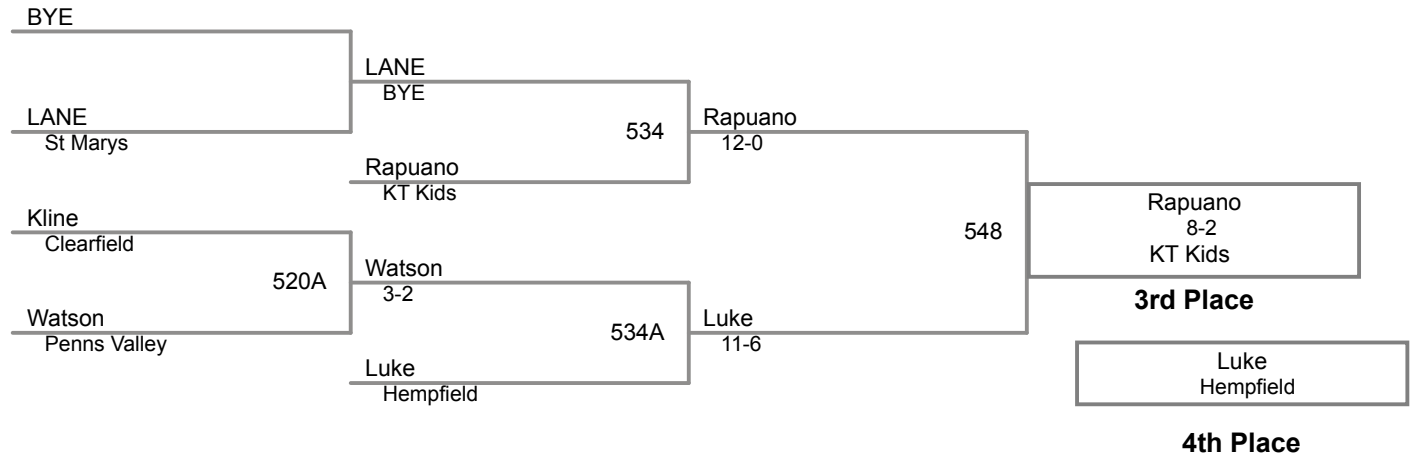

2015 Bellefonte Fornicola
11 and 12 (on Mat 5)

80 Lbs