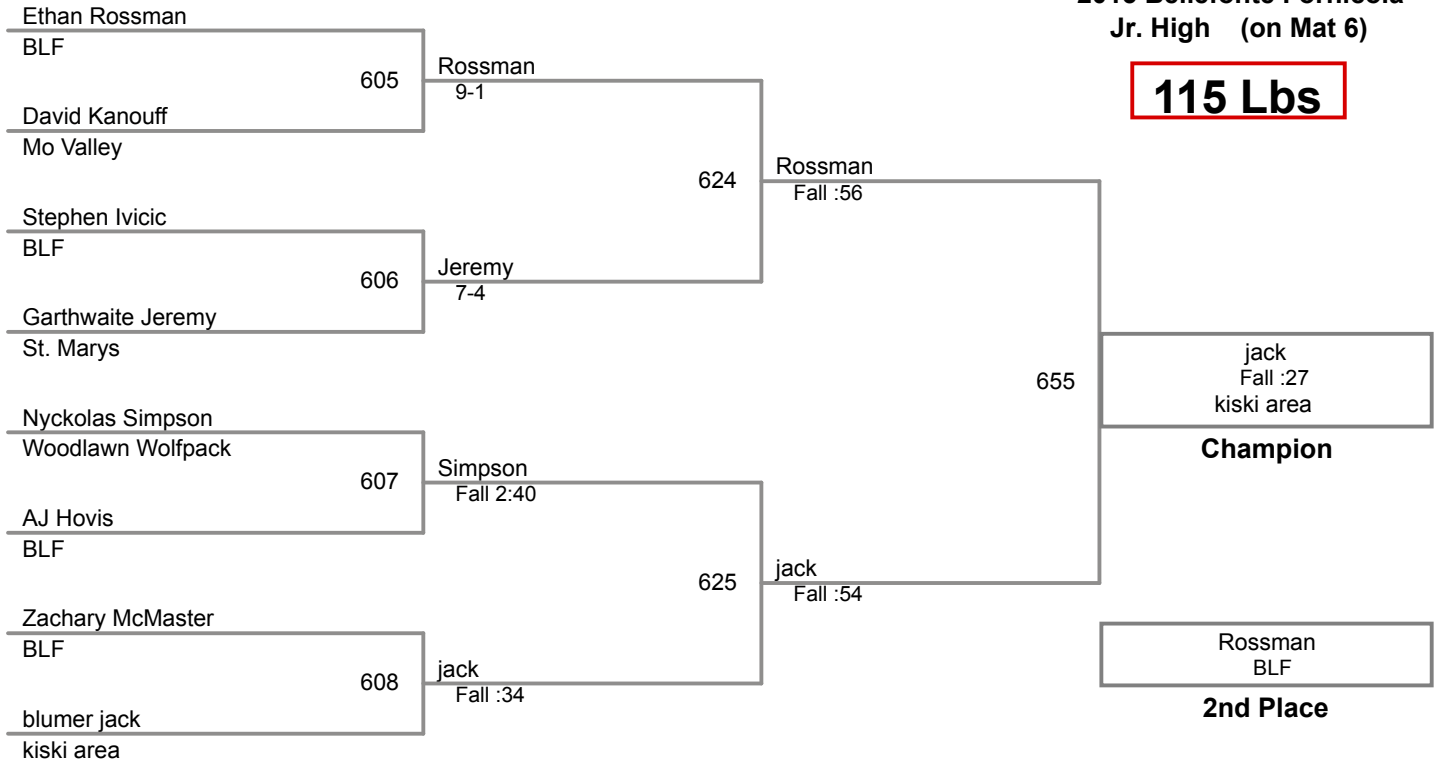

4-Man Round Robin

2015 Bellefonte Fornicola
Jr. High (on Mat 7)

110 Lbs

round 1

Fye Donovan		
Bald Eagle Area	703	Willits Fall 1:16
Tyler Willits		
Jersey Shore		
Dylan Dann		
BLF	704	Gavin TF 3:00 16-0
DAmato Gavin		
Tunkhannock Tigers		

round 4

round 2

round 5

Fye Donovan		
Bald Eagle Area	763	Gavin Fall 2:06
DAmato Gavin		
Tunkhannock Tigers		
Dylan Dann		
BLF	764	Dann Inj Def
Tyler Willits		
Jersey Shore		

round 3

Fye Donovan		
Bald Eagle Area	732	Dann Fall 2:07
Dylan Dann		
BLF		
Tyler Willits		
Jersey Shore	733	Gavin Inj Def
DAmato Gavin		
Tunkhannock Tigers		

Table of Results

Using HEAD-to-HEAD to break ties
between 1st and 2nd if necessary

Wrestler	Team	W	L	BP	F	TF	Pen
Gavin, DAmato	Tunkhannock Tig	3	0	5.5	1	1	0
Dann, Dylan	BLF	2	1	4	1		0
Willits, Tyler	Jersey Shore	1	2	2	1		0
Donovan, Fye	Bald Eagle Area	0	3				0

1	DAmato Gavin Tunkhannock Tigers	4	Fye Donovan Bald Eagle Area	Manual Placement
2	Dylan Dann BLF	5		
3	Tyler Willits Jersey Shore	6		

2015 Bellefonte Fornicola
Jr. High (on Mat 6)

115 Lbs