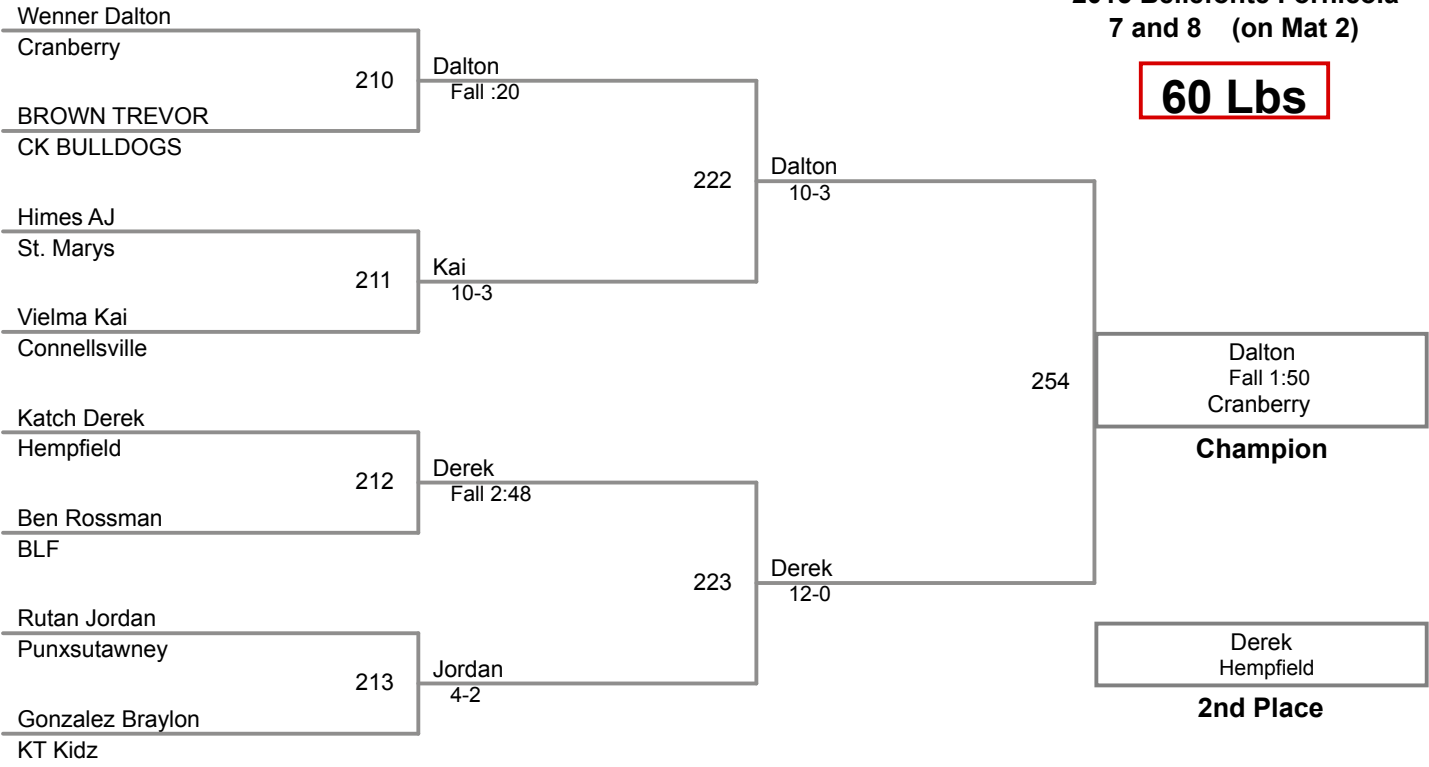

2015 Bellefonte Fornicola
7 and 8 (on Mat 2)

60 Lbs

4-Man Round Robin

2015 Bellefonte Fornicola
7 and 8 (on Mat 2)

65 Lbs

round 1

Noone Carnell		
Bald Eagle Area	201	Christine
Reese Christine		Fall 2:30
Mifflin County		
Imler Jayden		
Hyndman Hammers	202	Jayden
Kychauun Simpson		Fall :24
Woodlawn Wolfpack		

round 4

round 2

round 5

Noone Carnell		
Bald Eagle Area	255	Carnell
Kychauun Simpson		Fall 1:24
Woodlawn Wolfpack		
Imler Jayden		
Hyndman Hammers	256	Jayden
Reese Christine		10-0
Mifflin County		

round 3

Noone Carnell		
Bald Eagle Area	224	Jayden
Imler Jayden		Fall 1:18
Hyndman Hammers		
Reese Christine		
Mifflin County	225	Christine
Kychauun Simpson		10-4
Woodlawn Wolfpack		

Using HEAD-to-HEAD to break ties
between 1st and 2nd if necessary

Table of Results

Wrestler	Team	W	L	BP	F	TF	Pen
Jayden, Imler	Hyndman Hamm	3	0	5	2		0
Christine, Reese	Mifflin County	2	1	2	1		0
Carnell, Noone	Bald Eagle Area	1	2	2	1		0
Simpson, Kychaur	Woodlawn Wolfp	0	3				0

1	Imler Jayden Hyndman Hammers	4	Kychauun Simpson Woodlawn Wolfpack	Manual Placement
2	Reese Christine Mifflin County	5		
3	Noone Carnell Bald Eagle Area	6