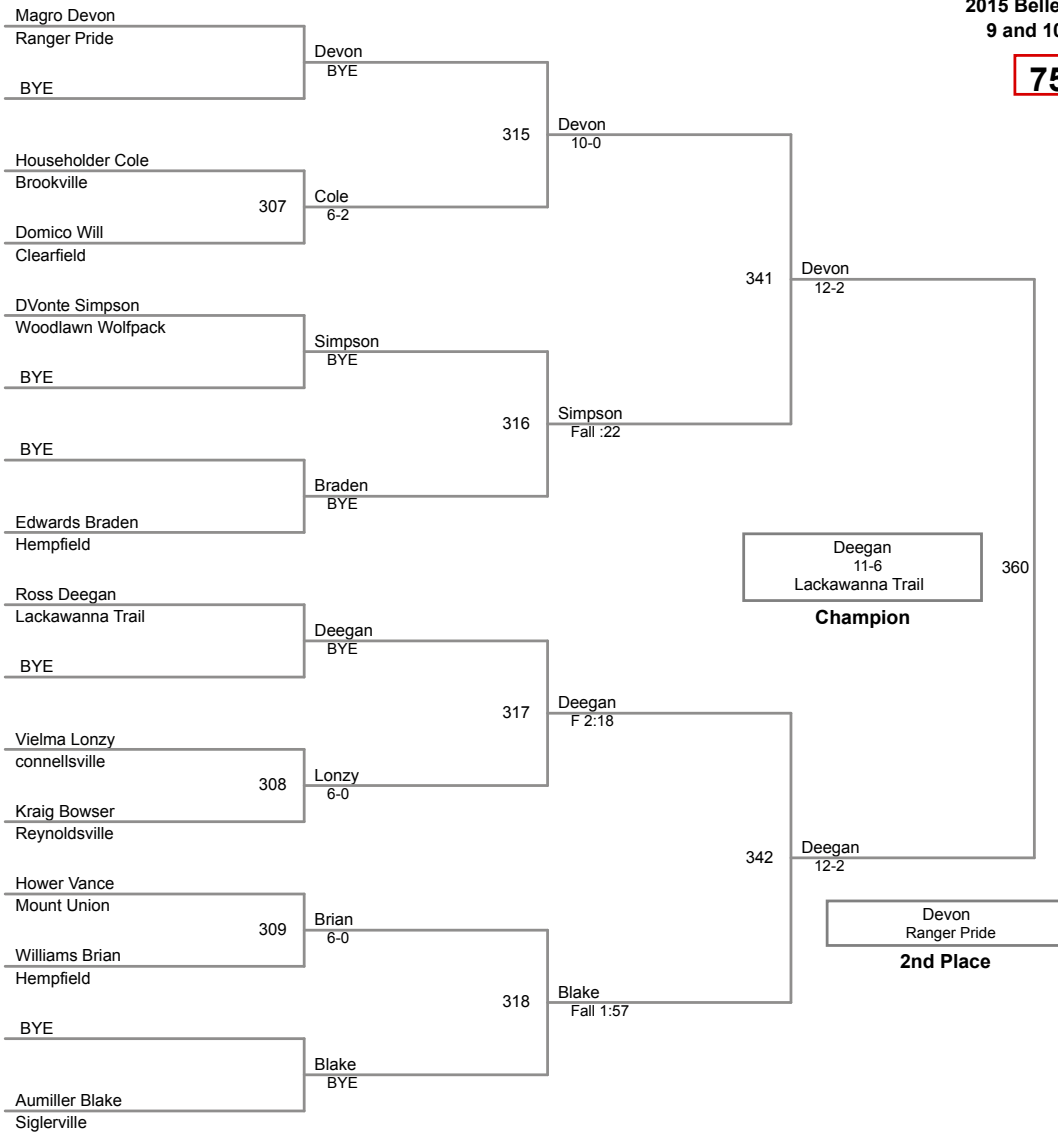

65 Lbs

2015 Bellefonte Fornicola
9 and 10 (on Mat 3)

70 Lbs

2015 Bellefonte Fornicola
9 and 10 (on Mat 3)

75 Lbs

2015 Bellefonte Fornicola
9 and 10 (on Mat 3)

80 Lbs

2015 Bellefonte Fornicola
9 and 10 (on Mat 1)