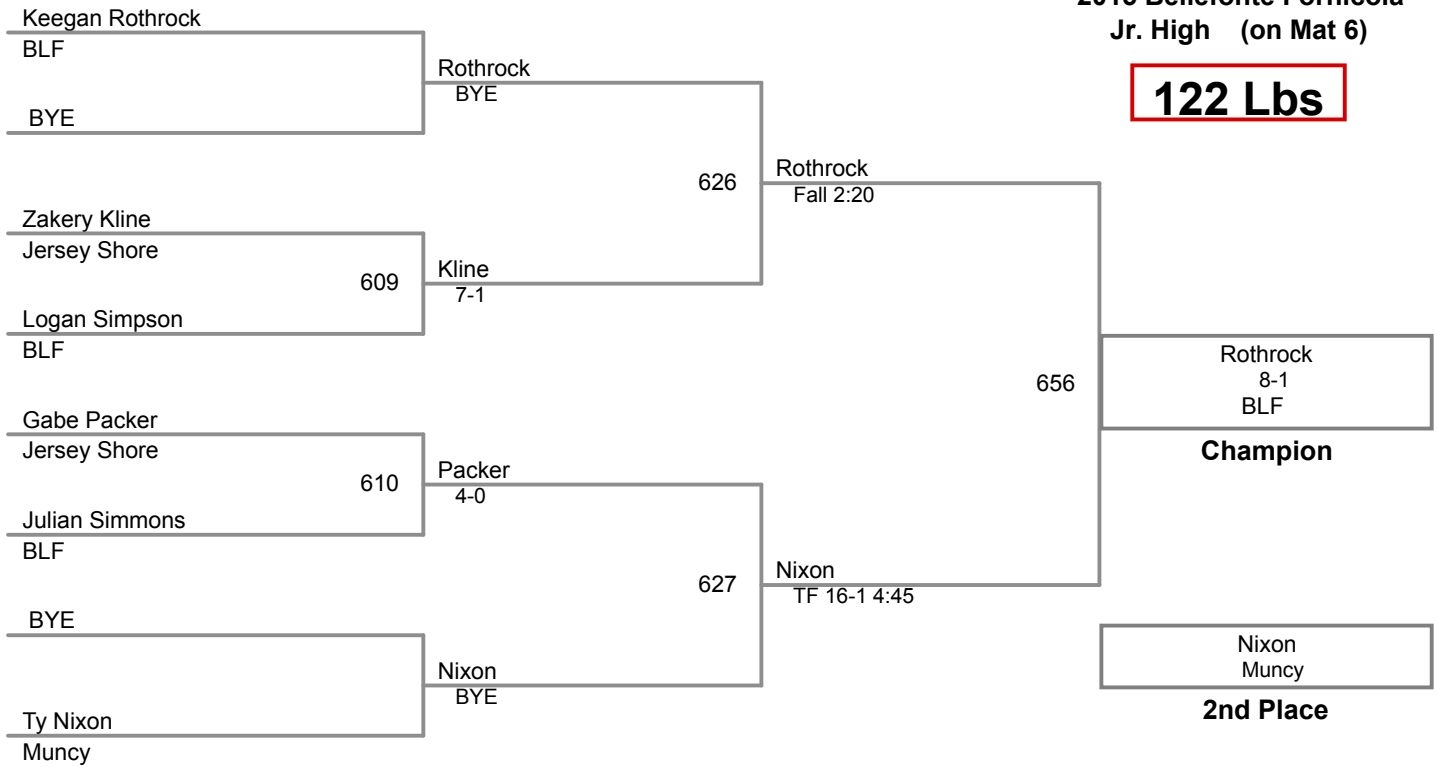

2015 Bellefonte Fornicola
Jr. High (on Mat 6)

122 Lbs