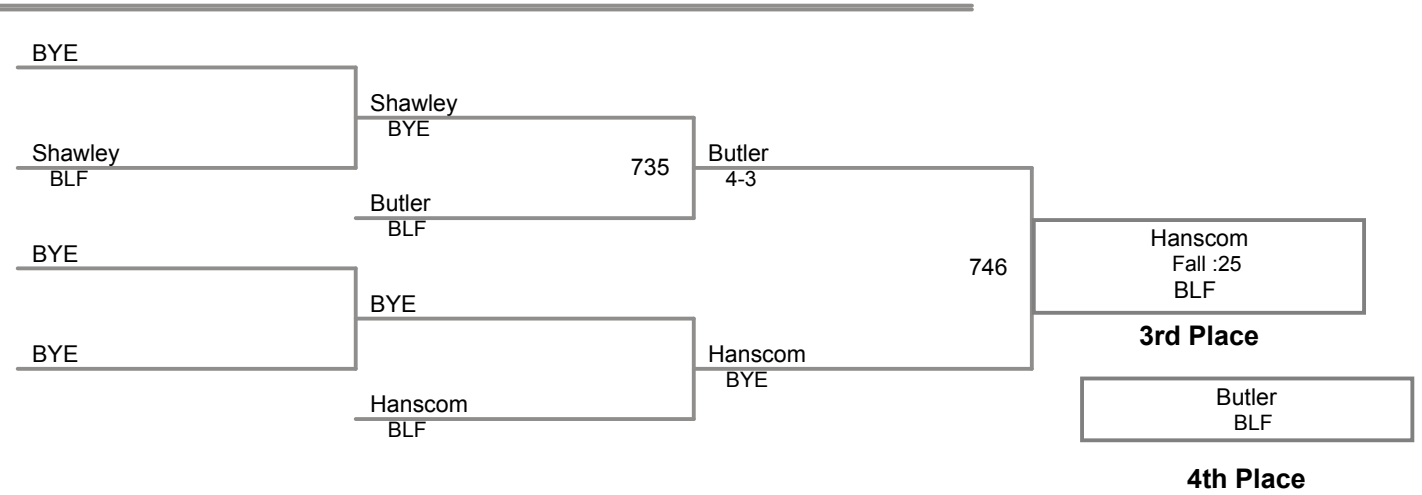

2015 Bellefonte Fornicola
Jr. High (on Mat 7)

165-185 Lbs