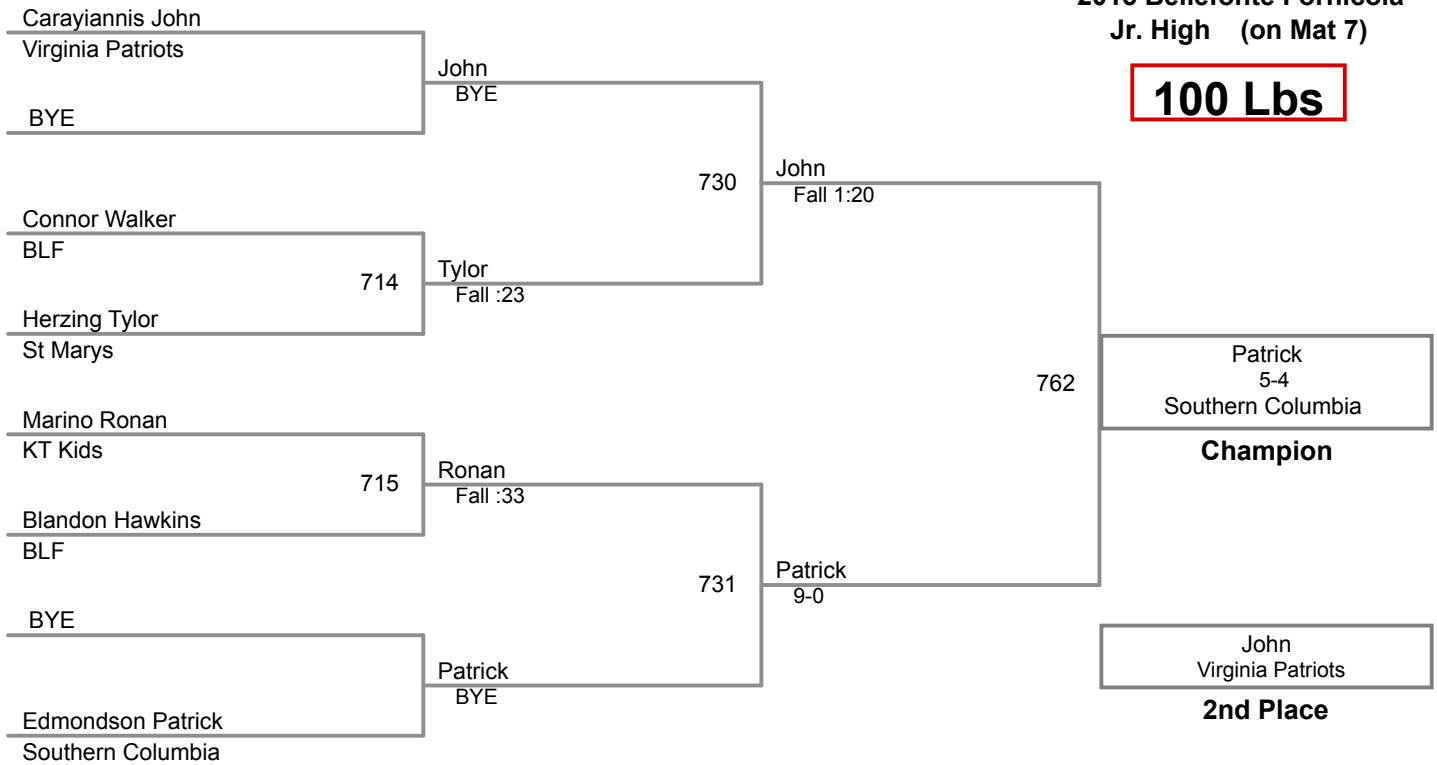

2015 Bellefonte Fornicola
Jr. High (on Mat 7)

100 Lbs