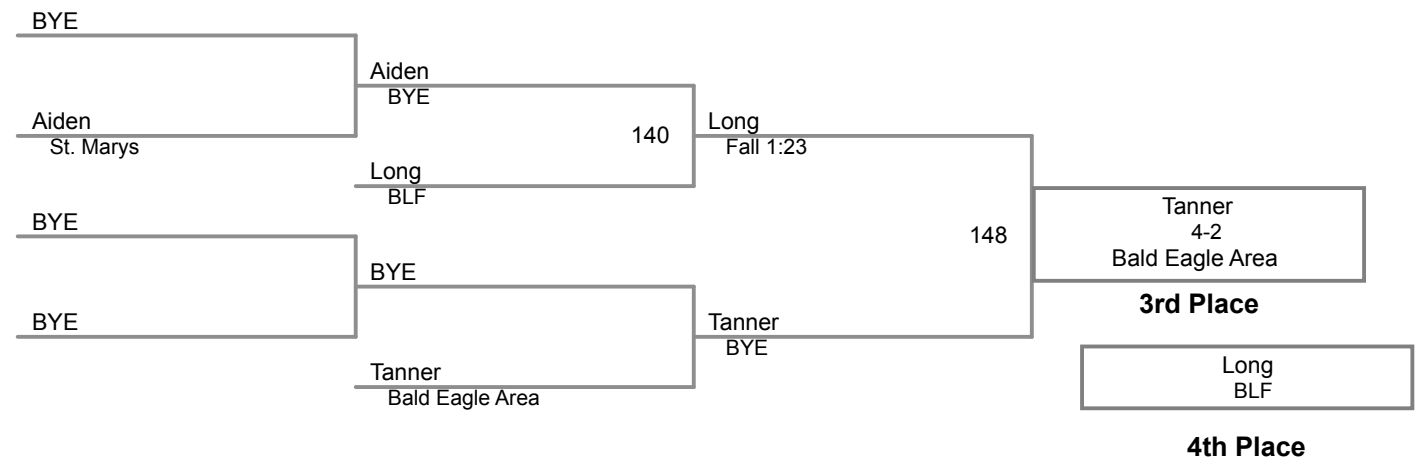

2015 Bellefonte Fornicola
7 and 8 (on Mat 1)

50 Lbs