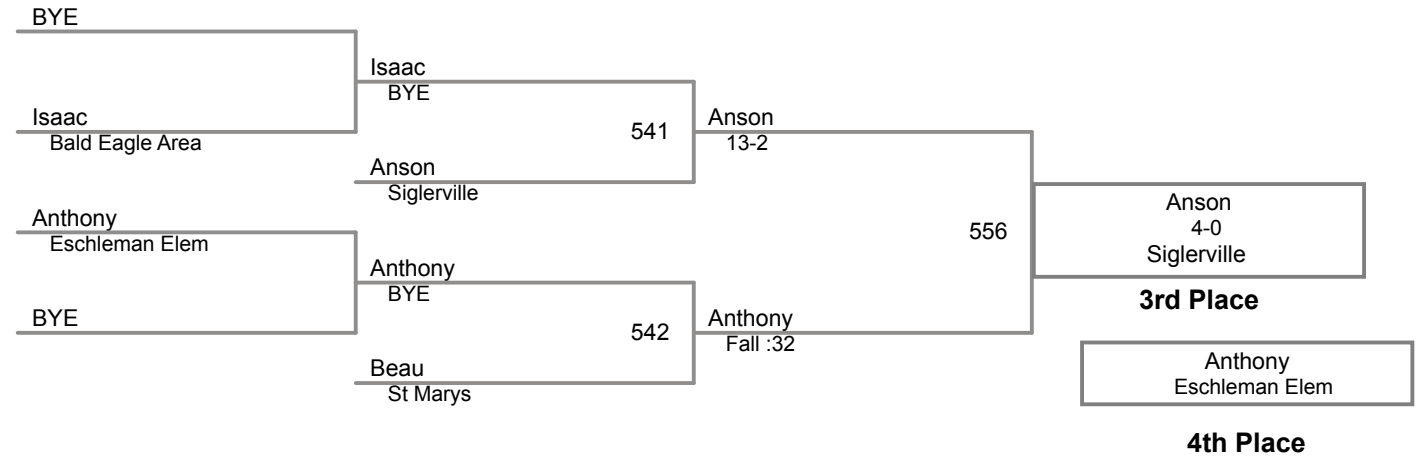

85 Lbs

2015 Bellefonte Fornicola
11 and 12 (on Mat 5)

90 Lbs

2015 Bellefonte Fornicola
11 and 12 (on Mat 5)

95 Lbs

2015 Bellefonte Fornicola
11 and 12 (on Mat 5)

100 Lbs

2015 Bellefonte Fornicola
11 and 12 (on Mat 4)