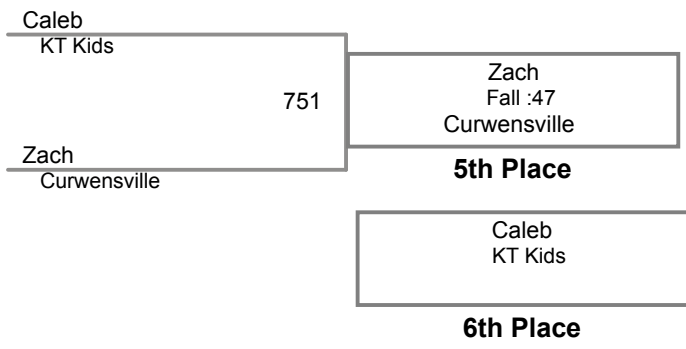

165-185 Lbs

2015 Bellefonte Fornicola
Jr. High (on Mat 7)

85 Lbs

2015 Bellefonte Fornicola
Jr. High (on Mat 7)

90 Lbs

2015 Bellefonte Fornicola
Jr. High (on Mat 7)

95 Lbs

2015 Bellefonte Fornicola
Jr. High (on Mat 7)