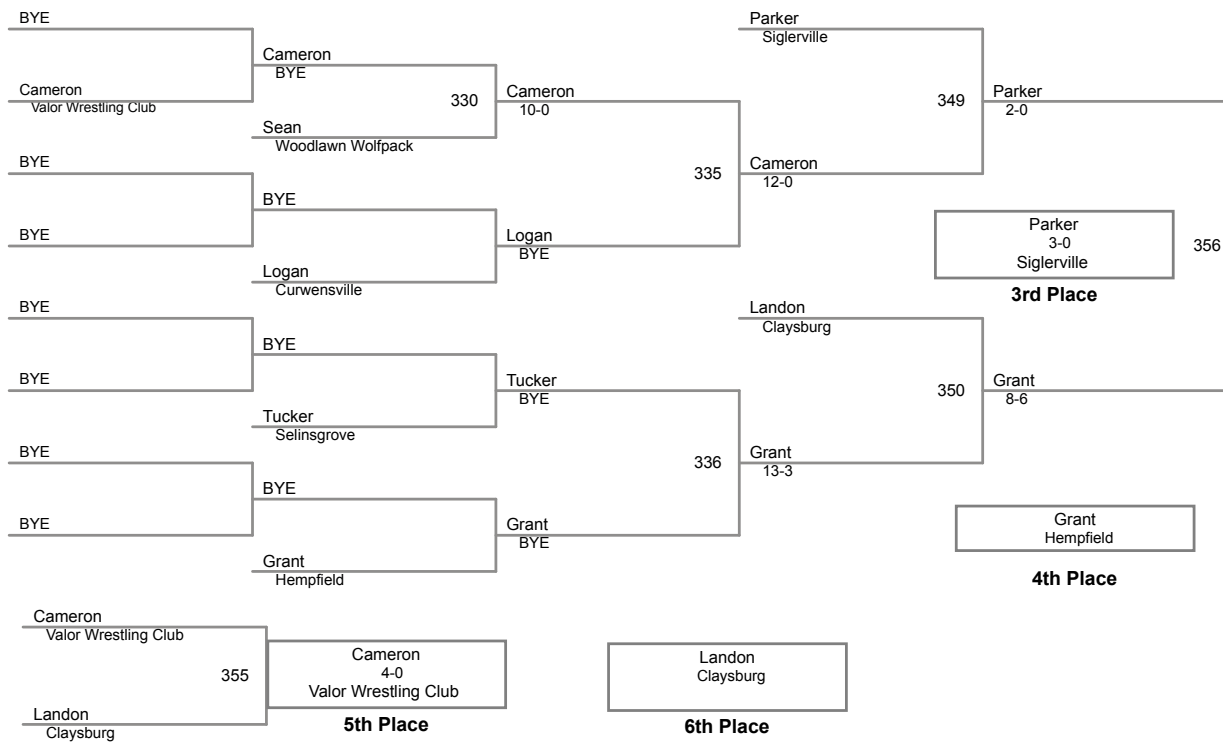

65 Lbs

2015 Bellefonte Fornicola
9 and 10 (on Mat 3)

70 Lbs

2015 Bellefonte Fornicola
9 and 10 (on Mat 3)

75 Lbs

2015 Bellefonte Fornicola
9 and 10 (on Mat 3)

80 Lbs

2015 Bellefonte Fornicola
9 and 10 (on Mat 1)