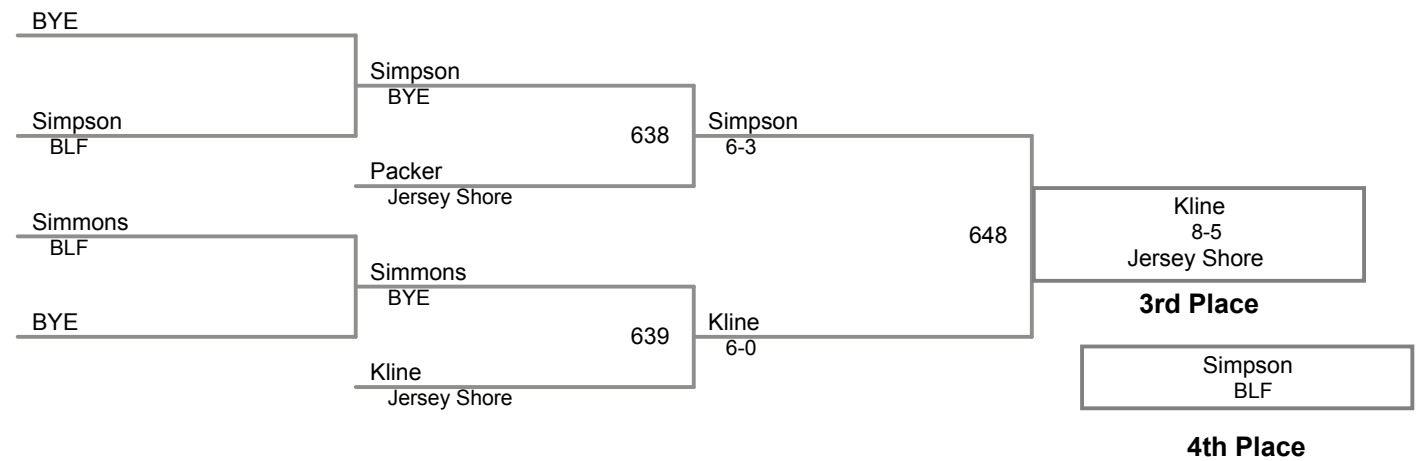

2015 Bellefonte Fornicola
Jr. High (on Mat 6)

122 Lbs