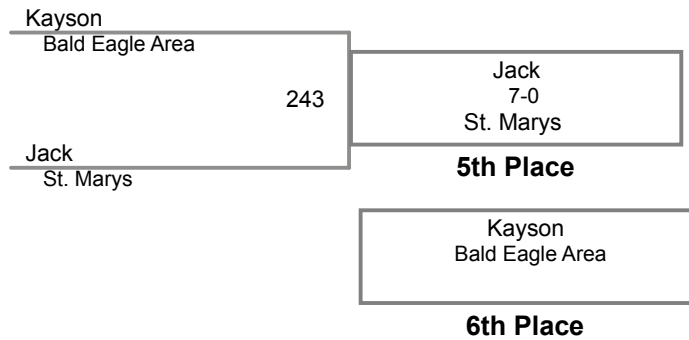

Table of Results

Using HEAD-to-HEAD to break ties
between 1st and 2nd if necessary

Wrestler	Team	W	L	BP	F	TF	Pen

1	Yatsky Jacob Ranger Pride	4		Manual Placement
2	Doak Zeke Blairsville	5		
3		6		

2015 Bellefonte Fornicola
7 and 8 (on Mat 1)

45 Lbs

2015 Bellefonte Fornicola
7 and 8 (on Mat 1)

50 Lbs

2015 Bellefonte Fornicola
7 and 8 (on Mat 2)

55 Lbs

2015 Bellefonte Fornicola
7 and 8 (on Mat 2)

60 Lbs

4-Man Round Robin