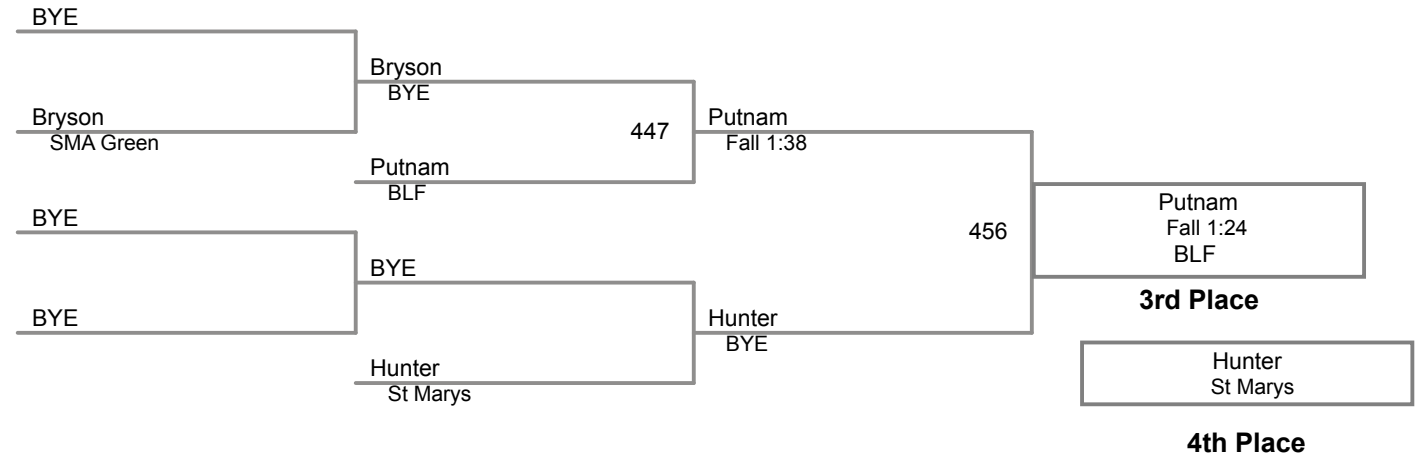

2015 Bellefonte Fornicola
11 and 12 (on Mat 4)

135 Lbs

4-Man Round Robin

2015 Bellefonte Fornicola
11 and 12 (on Mat 4)

160 Lbs

round 1

Burns Chandler			
Bald Eagle Area	402	Ryan	_____
Domico Ryan		Fall :19	
State College			
Klinger Chase			
Philipsburg Osceola	403	Nick	_____
Marabell Nick		Fall :52	
Tunkhannock			
_____			_____
_____			_____

round 4

_____	_____
_____	_____
_____	_____
_____	_____

round 2

_____	_____
_____	_____
_____	_____
_____	_____

round 5

Burns Chandler			
Bald Eagle Area	466	Nick	_____
Marabell Nick		Fall :44	
Tunkhannock			
Klinger Chase			
Philipsburg Osceola	467	Ryan	_____
Domico Ryan		Fall :43	
State College			
_____			_____
_____			_____

round 3

Burns Chandler			
Bald Eagle Area	437	Chase	_____
Klinger Chase		Fall :28	
Philipsburg Osceola			
Domico Ryan			
State College	438	Ryan	_____
Marabell Nick		Fall 1:18	
Tunkhannock			
_____			_____
_____			_____

Table of Results

Using HEAD-to-HEAD to break ties between 1st and 2nd if necessary

Wrestler	Team	W	L	BP	F	TF	Pen
Ryan, Domico	State College	3	0	6	3	0	
Nick, Marabell	Tunkhannock	2	1	4	2	0	
Chase, Klinger	Philipsburg Osceola	1	2	2	1	0	
Chandler, Burns	Bald Eagle Area	0	3				0

1	Domico Ryan State College	4	Burns Chandler Bald Eagle Area	Manual Placement
2	Marabell Nick Tunkhannock	5		
3	Klinger Chase Philipsburg Osceola	6