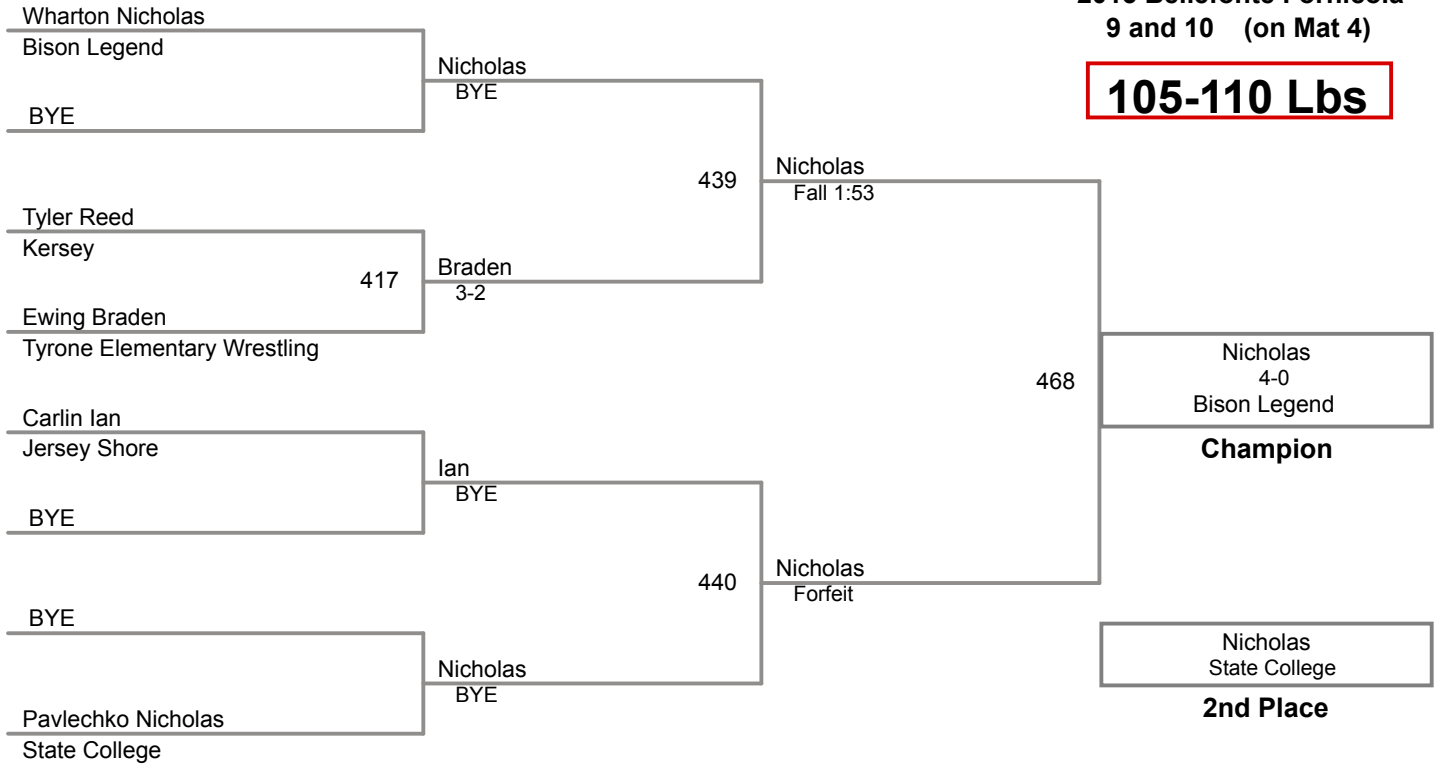

2015 Bellefonte Fornicola
9 and 10 (on Mat 4)

105-110 Lbs

4-Man Round Robin

2015 Bellefonte Fornicola
9 and 10 (on Mat 3)

55 Lbs

round 1

Shoff Autumn		
Mo Valley	301	Shane
McFillin Shane		Fall :34
Red Hawk		
Caslow Noah		
Hempfield	302	Dysen
Gould Dysen		14-0
Young Guns		

round 4

round 2

round 5

Shoff Autumn		
Mo Valley	357	Dysen
Gould Dysen		Fall 1:49
Young Guns		
Caslow Noah		
Hempfield	358	Shane
McFillin Shane		6-4
Red Hawk		

round 3

Shoff Autumn		
Mo Valley	337	Noah
Caslow Noah		Fall :49
Hempfield		
McFillin Shane		
Red Hawk	338	Dysen
Gould Dysen		12-3
Young Guns		

Using HEAD-to-HEAD to break ties
between 1st and 2nd if necessary

Table of Results

Wrestler	Team	W	L	BP	F	TF	Pen
Dysen, Gould	Young Guns	3	0	4	1		0
Shane, McFillin	Red Hawk	2	1	2	1		0
Noah, Caslow	Hempfield	1	2	2	1		0
Autumn, Shoff	Mo Valley	0	3				0

1	Gould Dysen Young Guns	4	Shoff Autumn Mo Valley	Manual Placement
2	McFillin Shane Red Hawk	5		
3	Caslow Noah Hempfield	6