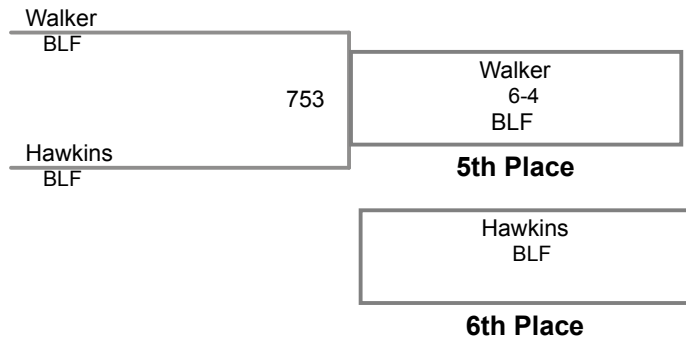

2015 Bellefonte Fornicola
Jr. High (on Mat 7)

100 Lbs