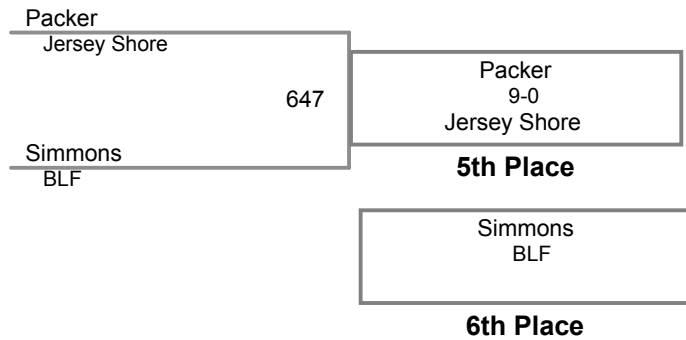

2015 Bellefonte Fornicola
Jr. High (on Mat 6)

122 Lbs