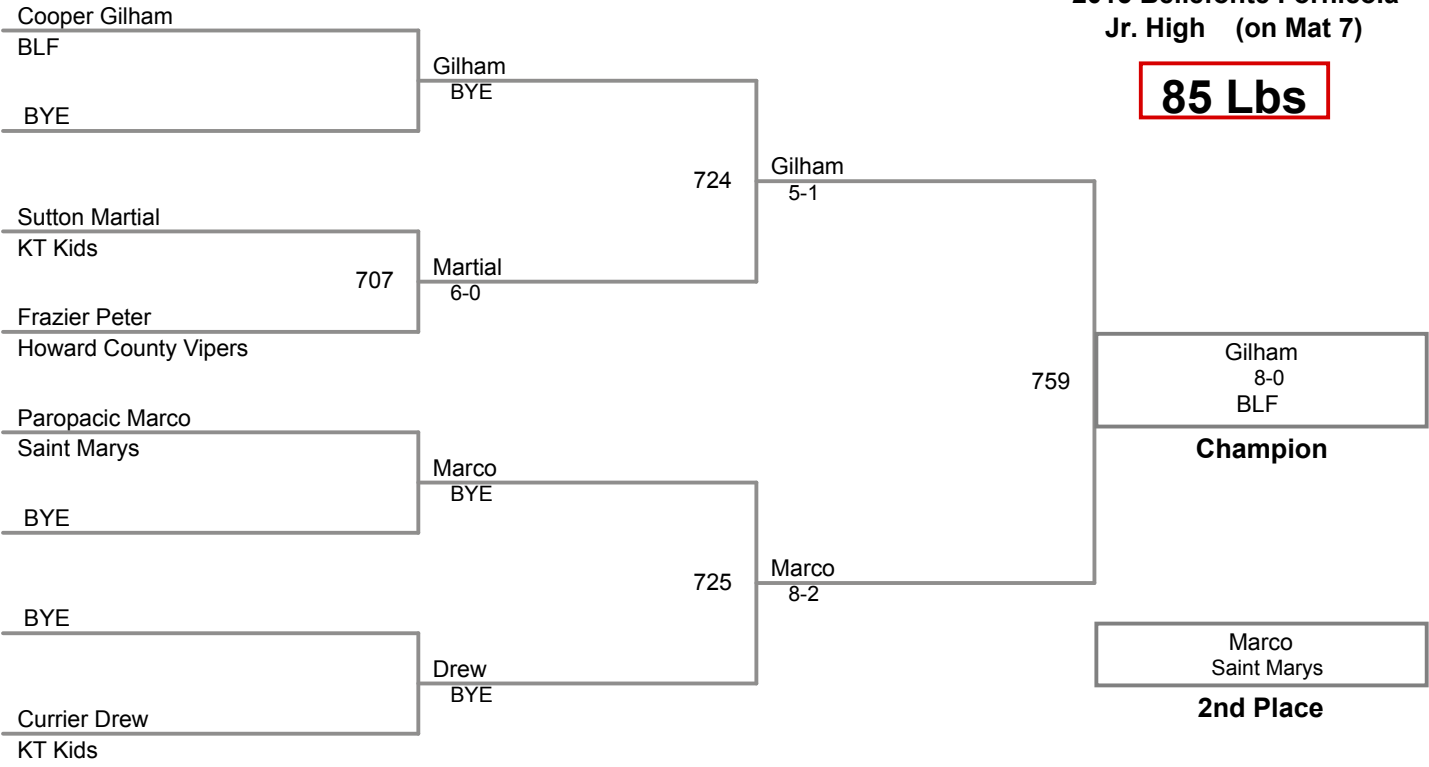

2015 Bellefonte Fornicola
Jr. High (on Mat 7)

85 Lbs