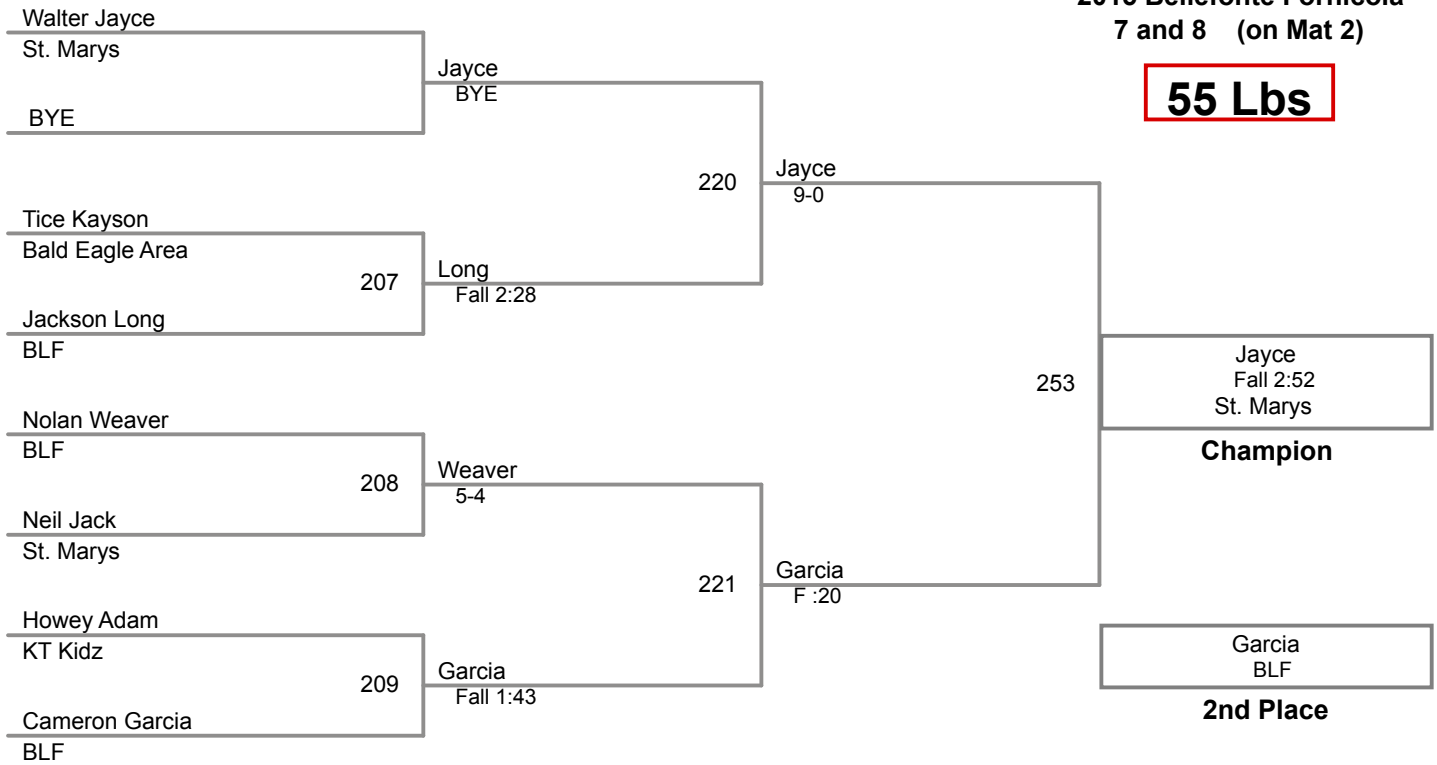

Table of Results

Using HEAD-to-HEAD to break ties
between 1st and 2nd if necessary

Wrestler	Team	W	L	BP	F	TF	Pen

1	Yatsky Jacob Ranger Pride	4		Manual Placement
2	Doak Zeke Blairsville	5		
3		6		

2015 Bellefonte Fornicola
7 and 8 (on Mat 1)

45 Lbs

2015 Bellefonte Fornicola
7 and 8 (on Mat 1)

50 Lbs

2015 Bellefonte Fornicola
7 and 8 (on Mat 2)

55 Lbs

2015 Bellefonte Fornicola
7 and 8 (on Mat 2)

60 Lbs

4-Man Round Robin