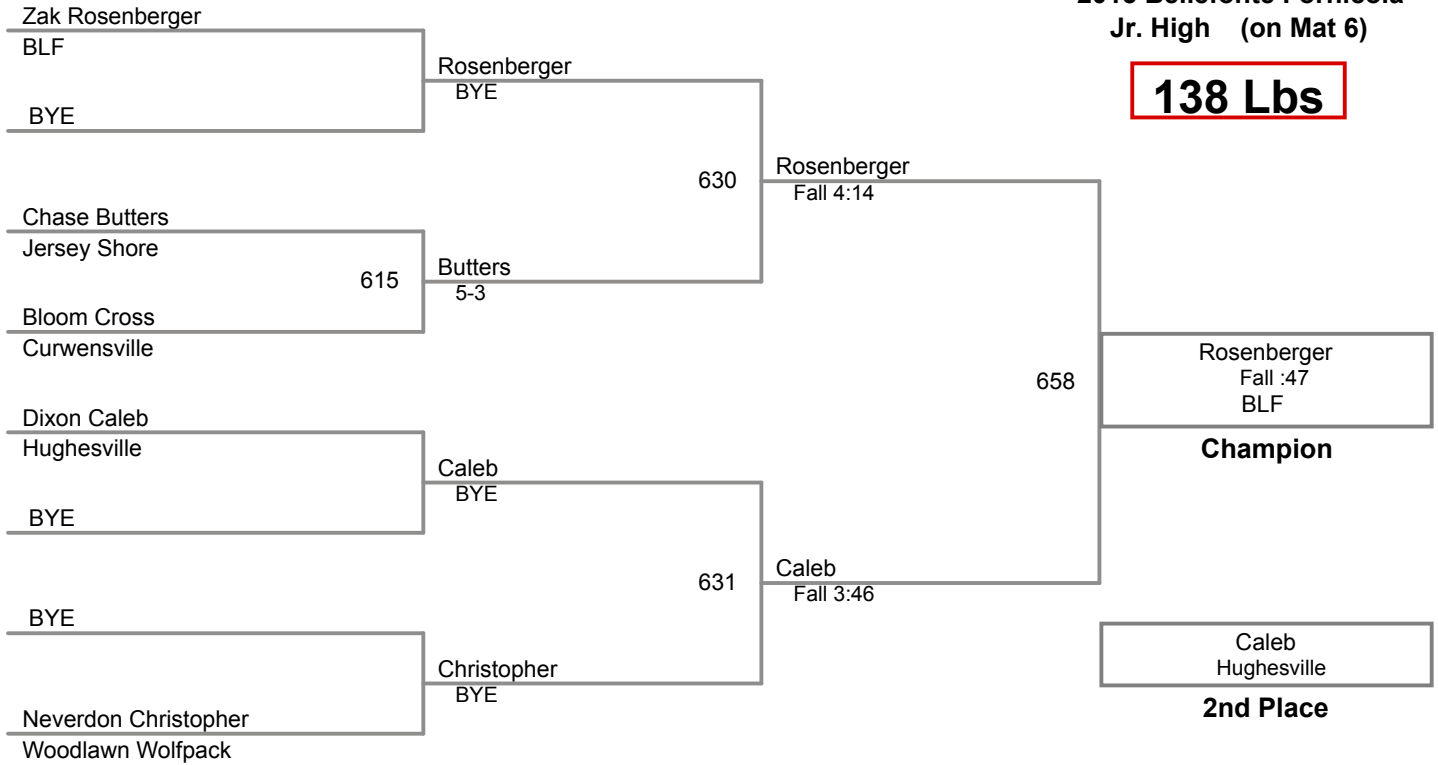

122 Lbs

2015 Bellefonte Fornicola
Jr. High (on Mat 6)

130 Lbs

2015 Bellefonte Fornicola
Jr. High (on Mat 6)

138 Lbs

4-Man Round Robin

2015 Bellefonte Fornicola
Jr. High (on Mat 6)

145 Lbs