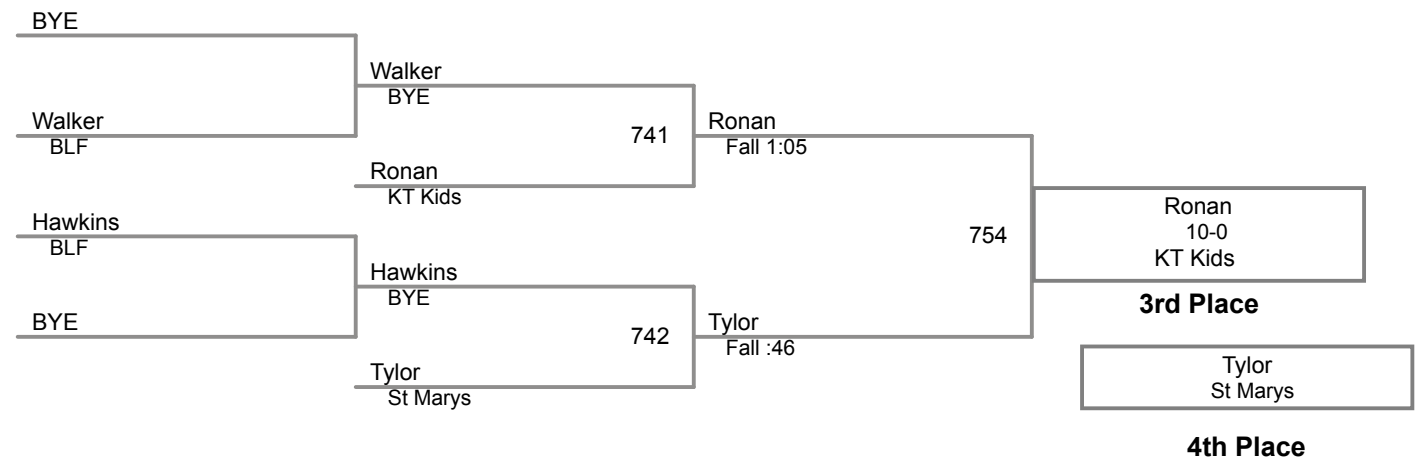

2015 Bellefonte Fornicola
Jr. High (on Mat 7)

100 Lbs