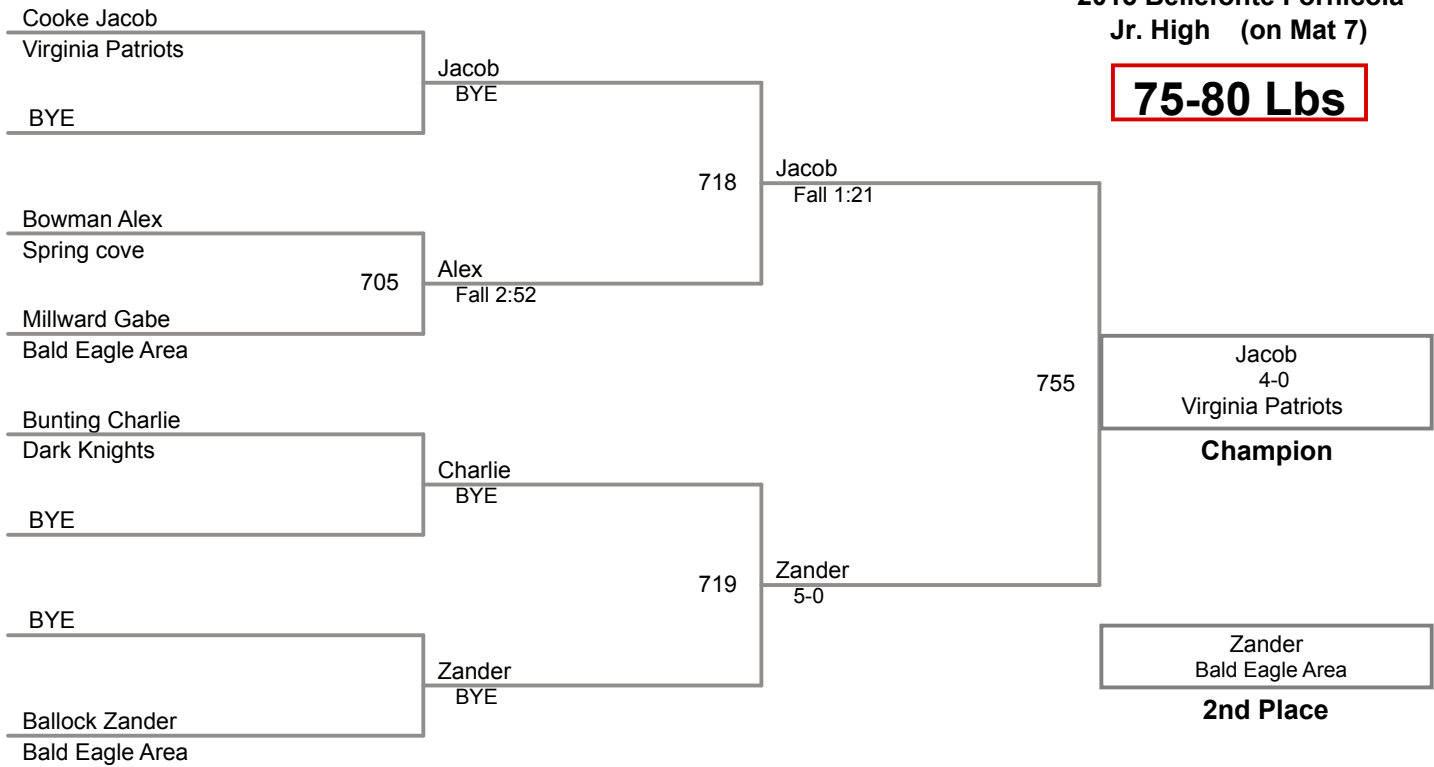

4-Man Round Robin

2015 Bellefonte Fornicola
Jr. High (on Mat 7)

HWT Lbs

round 1

Griffin Kelz BLF	701	Kelz TF 3:10 15-0
Logan Thompson BLF		
Daniel Orndorf BLF	702	Cody Fall 2:24
Williams Cody Montessori Academy		

round 4

round 2

round 5

Griffin Kelz BLF	756	Cody Fall 1:44
Williams Cody Montessori Academy		
Daniel Orndorf BLF	757	Orndorf Fall 4:46
Logan Thompson BLF		

round 3

Griffin Kelz BLF	720	Kelz 9-7
Daniel Orndorf BLF		
Logan Thompson BLF	721	Cody Fall 2:19
Williams Cody Montessori Academy		

Using HEAD-to-HEAD to break ties
between 1st and 2nd if necessary

Table of Results

Wrestler	Team	W	L	BP	F	TF	Pen
Cody, Williams	Montessori Acade	3	0	6	3		0
Kelz, Griffin	BLF	2	1	1.5		1	0
Orndorf, Daniel	BLF	1	2	2	1		0
Thompson, Logan	BLF	0	3				0

1	Williams Cody Montessori Academy	4	Logan Thompson BLF	Manual Placement
2	Griffin Kelz BLF	5		
3	Daniel Orndorf BLF	6		

2015 Bellefonte Fornicola
Jr. High (on Mat 7)

75-80 Lbs