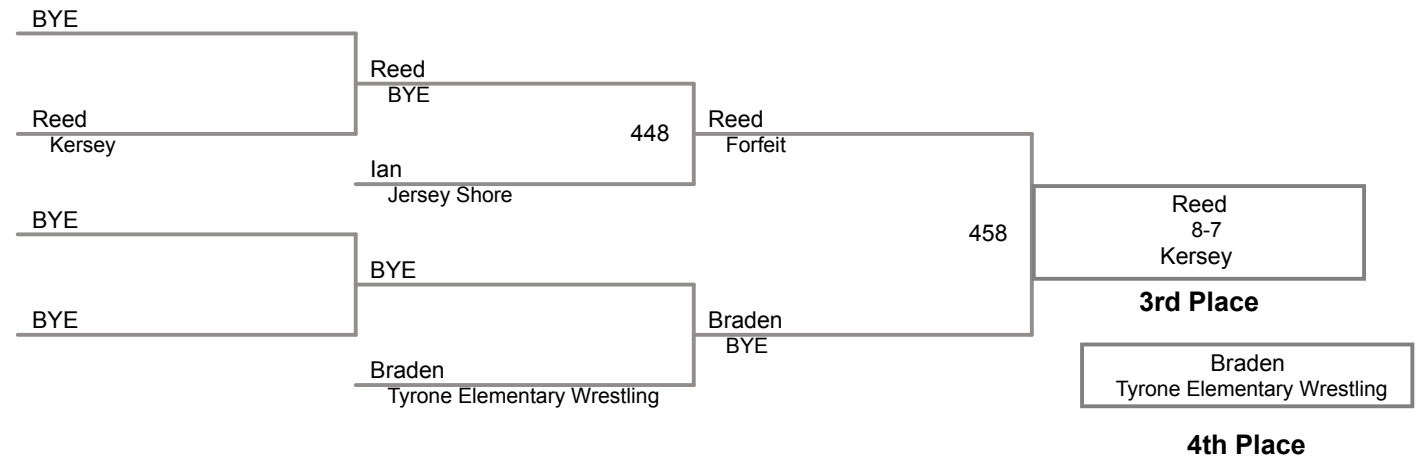

2015 Bellefonte Fornicola
9 and 10 (on Mat 4)

105-110 Lbs

4-Man Round Robin

2015 Bellefonte Fornicola
9 and 10 (on Mat 3)

55 Lbs

round 1

Shoff Autumn		
Mo Valley	301	Shane
McFillin Shane		Fall :34
Red Hawk		
Caslow Noah		
Hempfield	302	Dysen
Gould Dysen		14-0
Young Guns		

round 4

round 2

round 5

Shoff Autumn		
Mo Valley	357	Dysen
Gould Dysen		Fall 1:49
Young Guns		
Caslow Noah		
Hempfield	358	Shane
McFillin Shane		6-4
Red Hawk		

round 3

Shoff Autumn		
Mo Valley	337	Noah
Caslow Noah		Fall :49
Hempfield		
McFillin Shane		
Red Hawk	338	Dysen
Gould Dysen		12-3
Young Guns		

Using HEAD-to-HEAD to break ties
between 1st and 2nd if necessary

Table of Results

Wrestler	Team	W	L	BP	F	TF	Pen
Dysen, Gould	Young Guns	3	0	4	1		0
Shane, McFillin	Red Hawk	2	1	2	1		0
Noah, Caslow	Hempfield	1	2	2	1		0
Autumn, Shoff	Mo Valley	0	3				0

1	Gould Dysen Young Guns	4	Shoff Autumn Mo Valley	Manual Placement
2	McFillin Shane Red Hawk	5		
3	Caslow Noah Hempfield	6