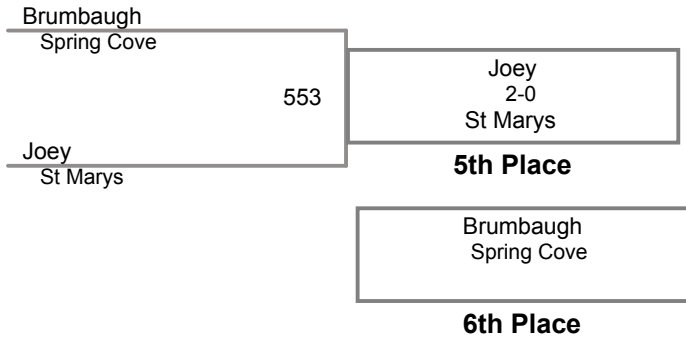

85 Lbs

2015 Bellefonte Fornicola
11 and 12 (on Mat 5)

90 Lbs

2015 Bellefonte Fornicola
11 and 12 (on Mat 5)

95 Lbs

2015 Bellefonte Fornicola
11 and 12 (on Mat 5)

100 Lbs

2015 Bellefonte Fornicola
11 and 12 (on Mat 4)

120 Lbs

2015 Bellefonte Fornicola
11 and 12 (on Mat 4)

135 Lbs

4-Man Round Robin

2015 Bellefonte Fornicola
11 and 12 (on Mat 4)

160 Lbs

round 1

Burns Chandler			
Bald Eagle Area	402	Ryan	_____
Domico Ryan		Fall :19	
State College			
Klinger Chase			
Philipsburg Osceola	403	Nick	_____
Marabell Nick		Fall :52	
Tunkhannock			
_____			_____
_____			_____