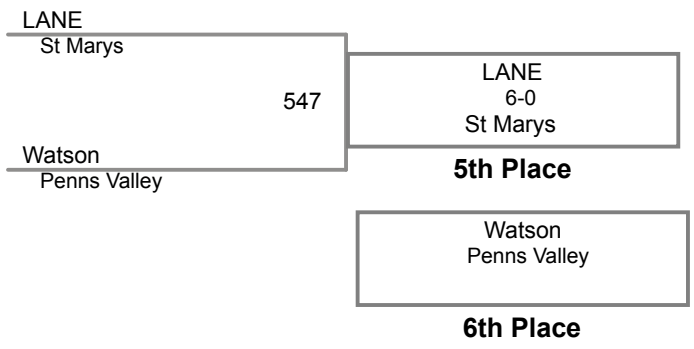

2015 Bellefonte Fornicola
11 and 12 (on Mat 5)

80 Lbs