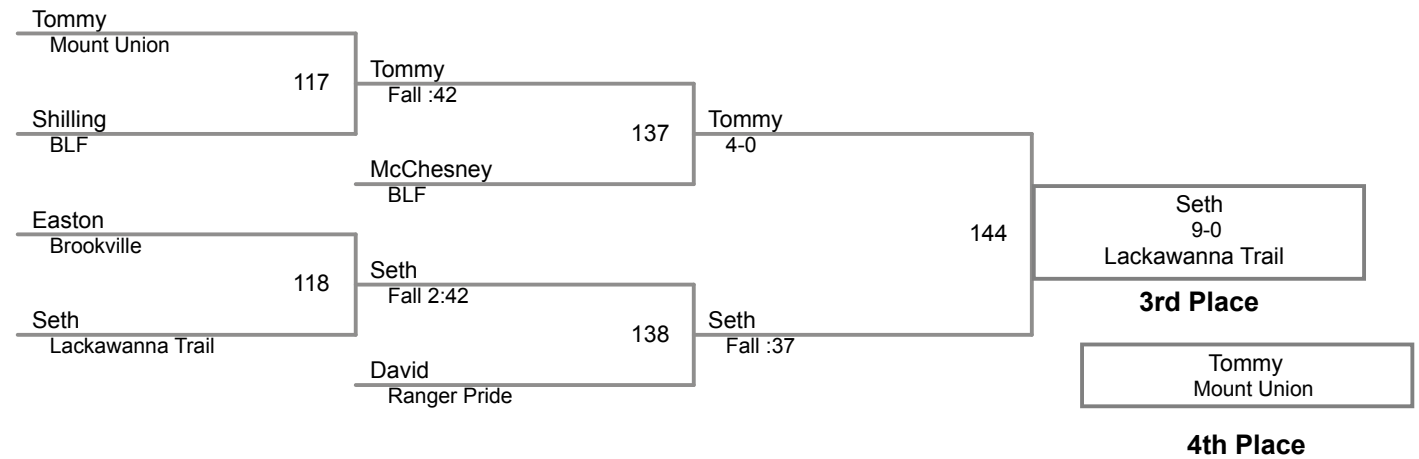

2015 Bellefonte Fornicola
9 and 10 (on Mat 1)

85 Lbs

4-Man Round Robin

2015 Bellefonte Fornicola
9 and 10 (on Mat 1)

90 Lbs

round 1

McMullen Owen		
Ranger Pride	101	Trenton
Guiher Trenton		2-0
Curwensville		
Marion Juliano		
Franklin Regional	102	Juliano
DELLAQUILA ISAAC		7-0
St Marys		

round 4

round 2

round 5

McMullen Owen		
Ranger Pride	151	Owen
DELLAQUILA ISAAC		7-2
St Marys		
Marion Juliano		
Franklin Regional	152	Juliano
Guiher Trenton		Fall 1:21
Curwensville		

round 3

McMullen Owen		
Ranger Pride	123	Juliano
Marion Juliano		12-0
Franklin Regional		
Guiher Trenton		
Curwensville	124	Trenton
DELLAQUILA ISAAC		2-0
St Marys		

Using HEAD-to-HEAD to break ties
between 1st and 2nd if necessary

Table of Results

Wrestler	Team	W	L	BP	F	TF	Pen
Juliano, Marion	Franklin Regional	3	0	3	1		0
Trenton, Guiher	Curwensville	2	1	0			0
Owen, McMullen	Ranger Pride	1	2	0			0
ISAAC, DELLAQUIL	St Marys	0	3				0

1	Marion Juliano Franklin Regional	4	DELLAQUILA ISAAC St Marys	Manual Placement
2	Guiher Trenton Curwensville	5		
3	McMullen Owen Ranger Pride	6