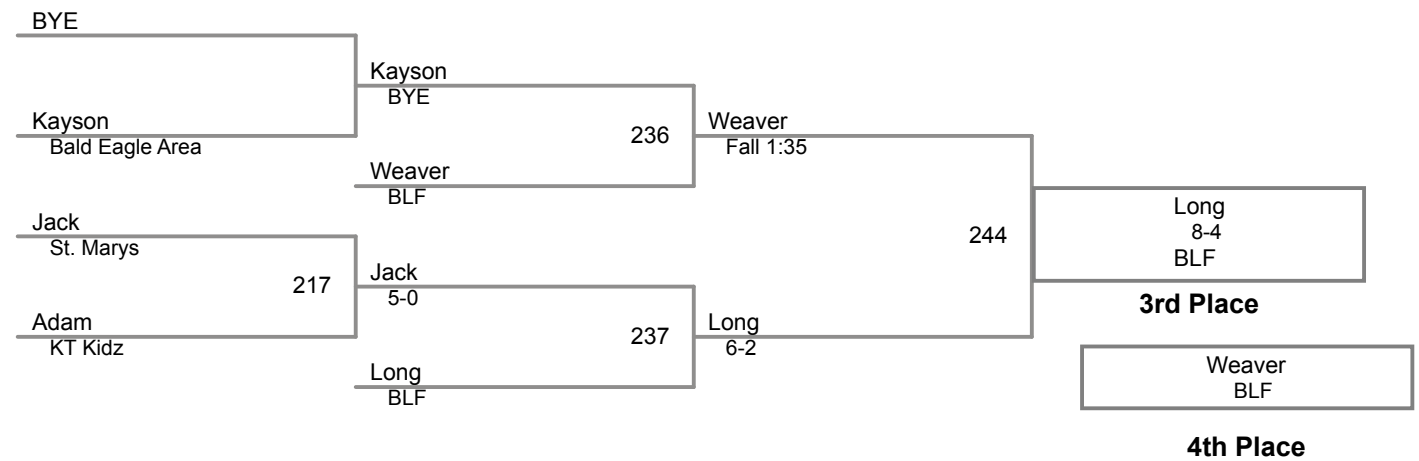

Table of Results

Using HEAD-to-HEAD to break ties
between 1st and 2nd if necessary

Wrestler	Team	W	L	BP	F	TF	Pen

1	Yatsky Jacob Ranger Pride	4		Manual Placement
2	Doak Zeke Blairsville	5		
3		6		

2015 Bellefonte Fornicola
7 and 8 (on Mat 1)

45 Lbs

2015 Bellefonte Fornicola
7 and 8 (on Mat 1)

50 Lbs

2015 Bellefonte Fornicola
7 and 8 (on Mat 2)

55 Lbs

2015 Bellefonte Fornicola
7 and 8 (on Mat 2)

60 Lbs

4-Man Round Robin