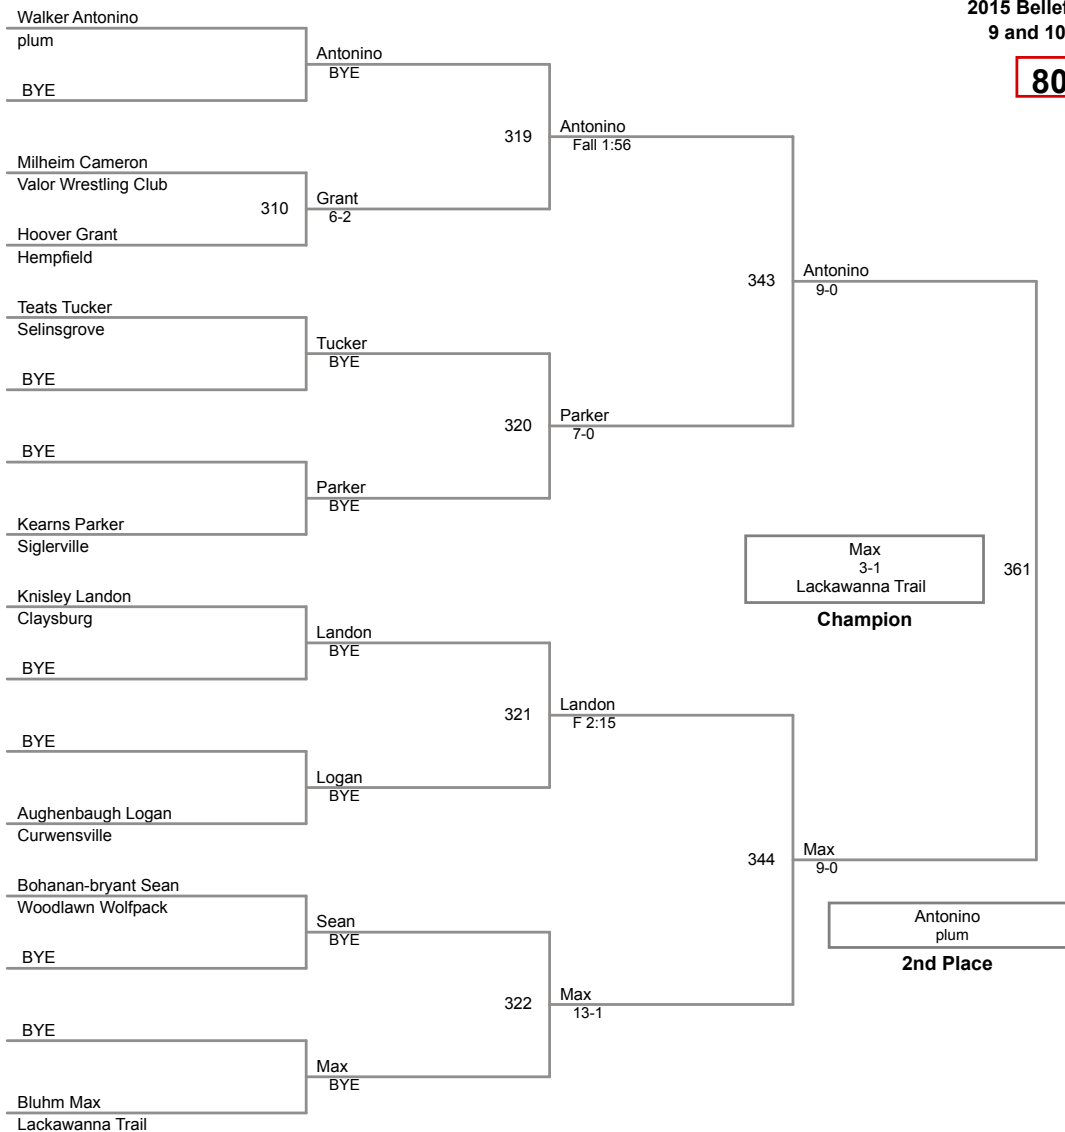

65 Lbs

2015 Bellefonte Fornicola
9 and 10 (on Mat 3)

70 Lbs

2015 Bellefonte Fornicola
9 and 10 (on Mat 3)

75 Lbs

2015 Bellefonte Fornicola
9 and 10 (on Mat 3)

80 Lbs

2015 Bellefonte Fornicola
9 and 10 (on Mat 1)