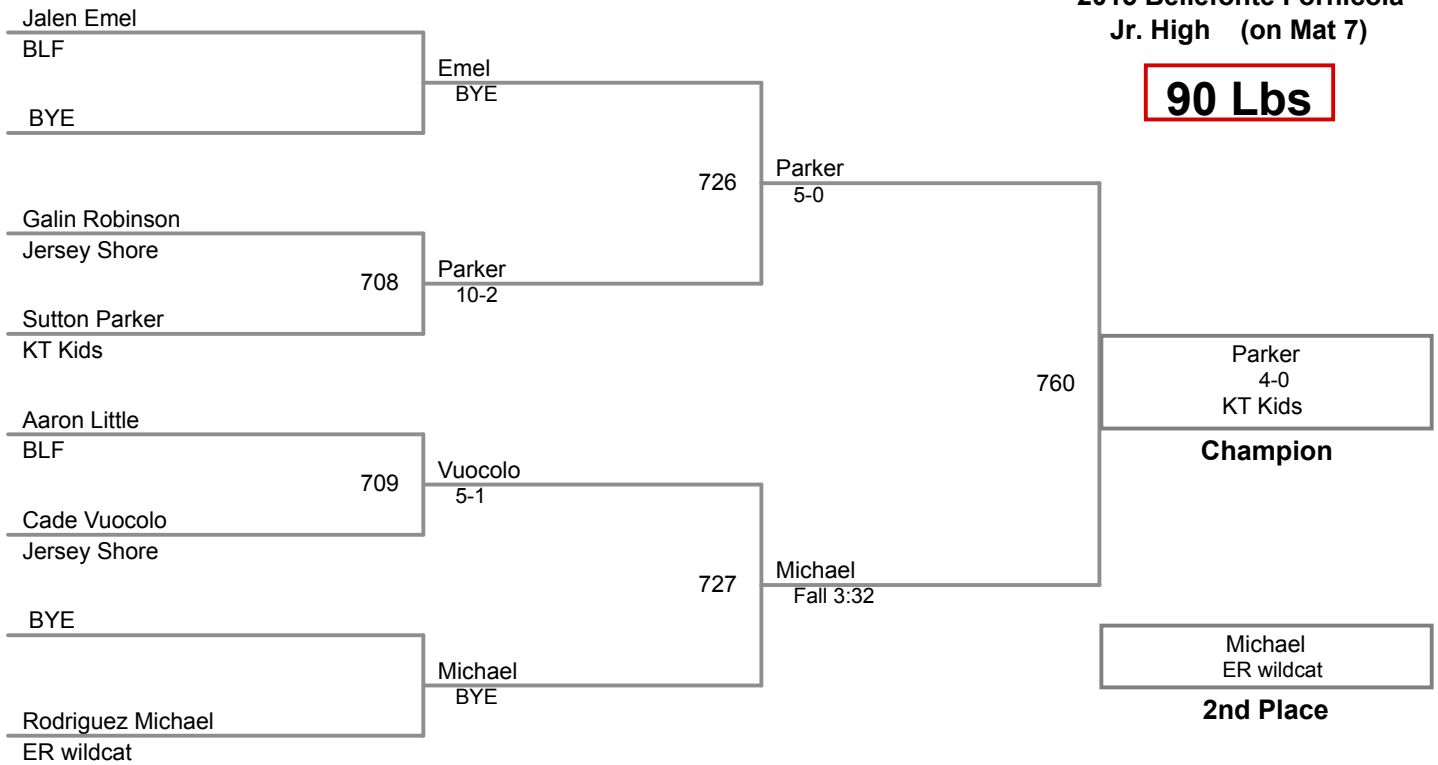

165-185 Lbs

2015 Bellefonte Fornicola
Jr. High (on Mat 7)

85 Lbs

2015 Bellefonte Fornicola
Jr. High (on Mat 7)

90 Lbs

2015 Bellefonte Fornicola
Jr. High (on Mat 7)

95 Lbs

2015 Bellefonte Fornicola
Jr. High (on Mat 7)