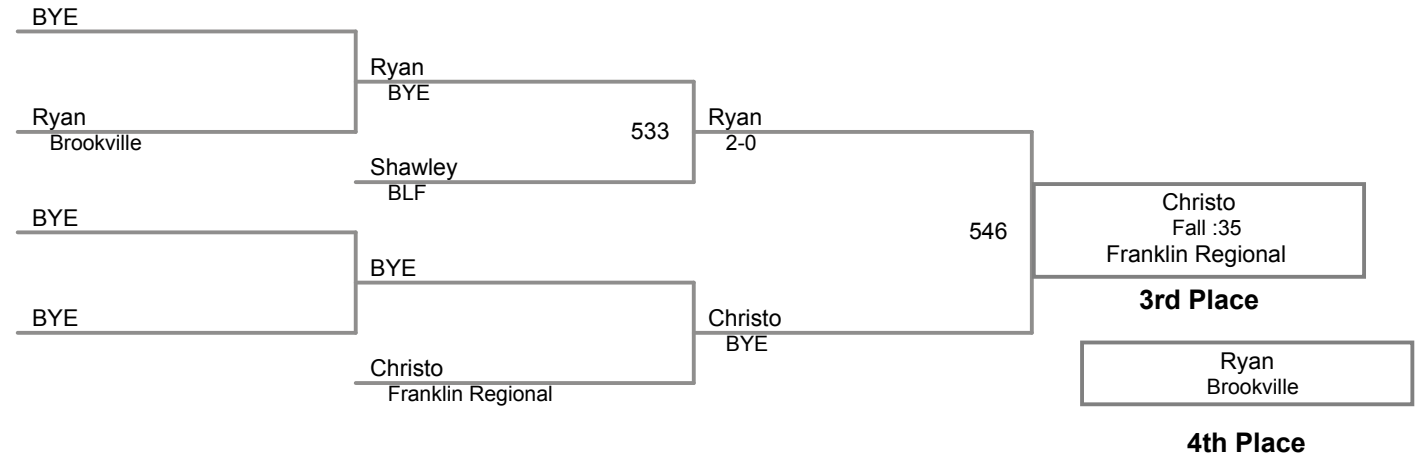

2015 Bellefonte Fornicola
Jr. High (on Mat 6)

155 Lbs

2015 Bellefonte Fornicola
11 and 12 (on Mat 1)

65-70 Lbs

2015 Bellefonte Fornicola
11 and 12 (on Mat 5)

105-110 Lbs

3-Man Round Robin

2015 Bellefonte Fornicola
11 and 12 (on Mat 4)