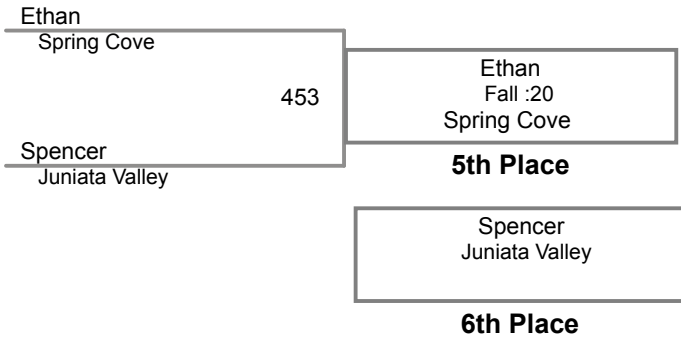

2015 Bellefonte Fornicola
11 and 12 (on Mat 4)

120 Lbs