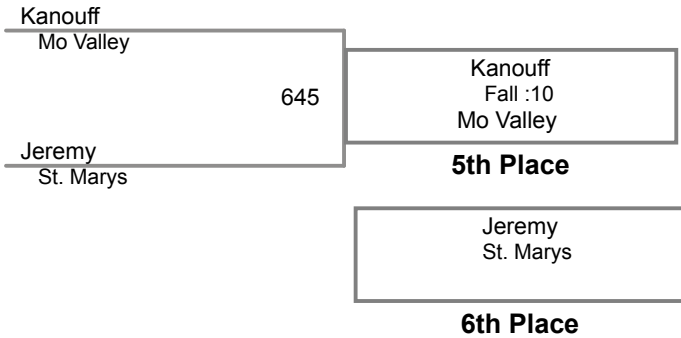

4-Man Round Robin

2015 Bellefonte Fornicola
Jr. High (on Mat 7)

110 Lbs

round 1

Fye Donovan		
Bald Eagle Area	703	Willits Fall 1:16
Tyler Willits		
Jersey Shore		
Dylan Dann		
BLF	704	Gavin TF 3:00 16-0
DAmato Gavin		
Tunkhannock Tigers		

round 4

round 2

round 5

Fye Donovan		
Bald Eagle Area	763	Gavin Fall 2:06
DAmato Gavin		
Tunkhannock Tigers		
Dylan Dann		
BLF	764	Dann Inj Def
Tyler Willits		
Jersey Shore		

round 3

Fye Donovan		
Bald Eagle Area	732	Dann Fall 2:07
Dylan Dann		
BLF		
Tyler Willits		
Jersey Shore	733	Gavin Inj Def
DAmato Gavin		
Tunkhannock Tigers		

Table of Results

Using HEAD-to-HEAD to break ties
between 1st and 2nd if necessary

Wrestler	Team	W	L	BP	F	TF	Pen
Gavin, DAmato	Tunkhannock Tig	3	0	5.5	1	1	0
Dann, Dylan	BLF	2	1	4	1		0
Willits, Tyler	Jersey Shore	1	2	2	1		0
Donovan, Fye	Bald Eagle Area	0	3				0

1	DAmato Gavin Tunkhannock Tigers	4	Fye Donovan Bald Eagle Area	Manual Placement
2	Dylan Dann BLF	5		
3	Tyler Willits Jersey Shore	6		

2015 Bellefonte Fornicola
Jr. High (on Mat 6)

115 Lbs