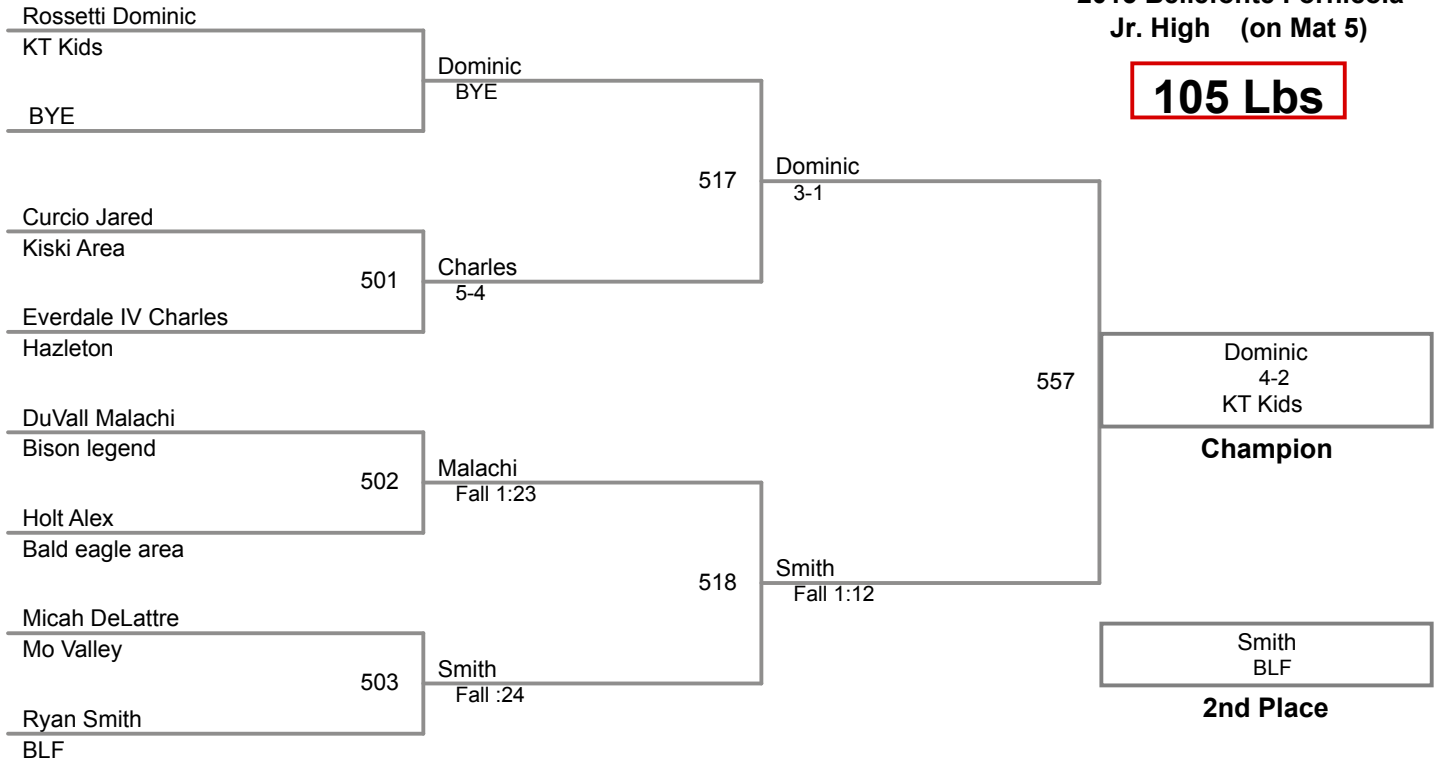

2015 Bellefonte Fornicola
Jr. High (on Mat 5)

105 Lbs

4-Man Round Robin

2015 Bellefonte Fornicola
Jr. High (on Mat 7)

110 Lbs

round 1

Fye Donovan		
Bald Eagle Area	703	Willits Fall 1:16
Tyler Willits		
Jersey Shore		
Dylan Dann		
BLF	704	Gavin TF 3:00 16-0
DAmato Gavin		
Tunkhannock Tigers		

round 4

round 2

round 5

Fye Donovan		
Bald Eagle Area	763	Gavin Fall 2:06
DAmato Gavin		
Tunkhannock Tigers		
Dylan Dann		
BLF	764	Dann Inj Def
Tyler Willits		
Jersey Shore		

round 3

Fye Donovan		
Bald Eagle Area	732	Dann Fall 2:07
Dylan Dann		
BLF		
Tyler Willits		
Jersey Shore	733	Gavin Inj Def
DAmato Gavin		
Tunkhannock Tigers		

Table of Results

Using HEAD-to-HEAD to break ties
between 1st and 2nd if necessary

Wrestler	Team	W	L	BP	F	TF	Pen
Gavin, DAmato	Tunkhannock Tig	3	0	5.5	1	1	0
Dann, Dylan	BLF	2	1	4	1		0
Willits, Tyler	Jersey Shore	1	2	2	1		0
Donovan, Fye	Bald Eagle Area	0	3				0

1	DAmato Gavin Tunkhannock Tigers	4	Fye Donovan Bald Eagle Area	Manual Placement
2	Dylan Dann BLF	5		
3	Tyler Willits Jersey Shore	6