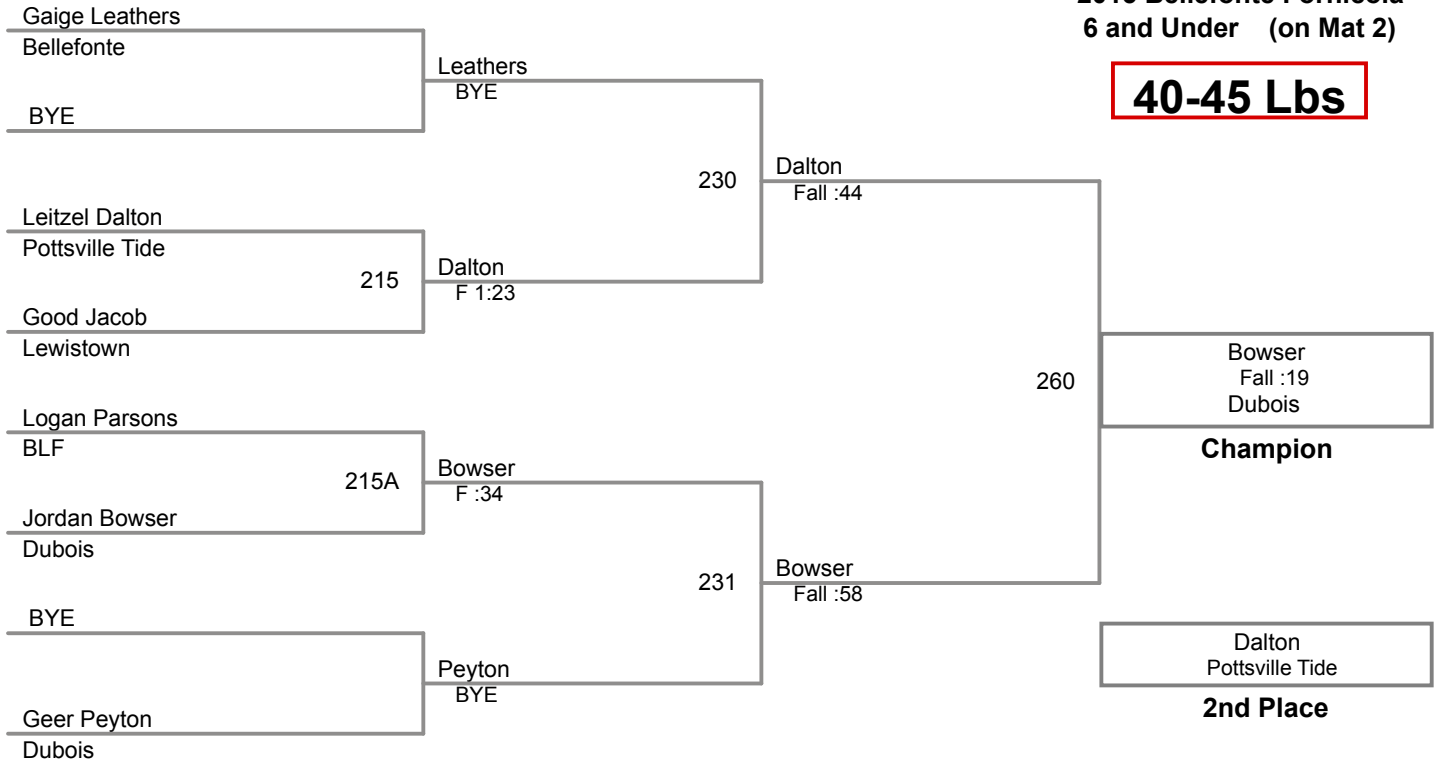

2015 Bellefonte Fornicola
6 and Under (on Mat 2)

40-45 Lbs