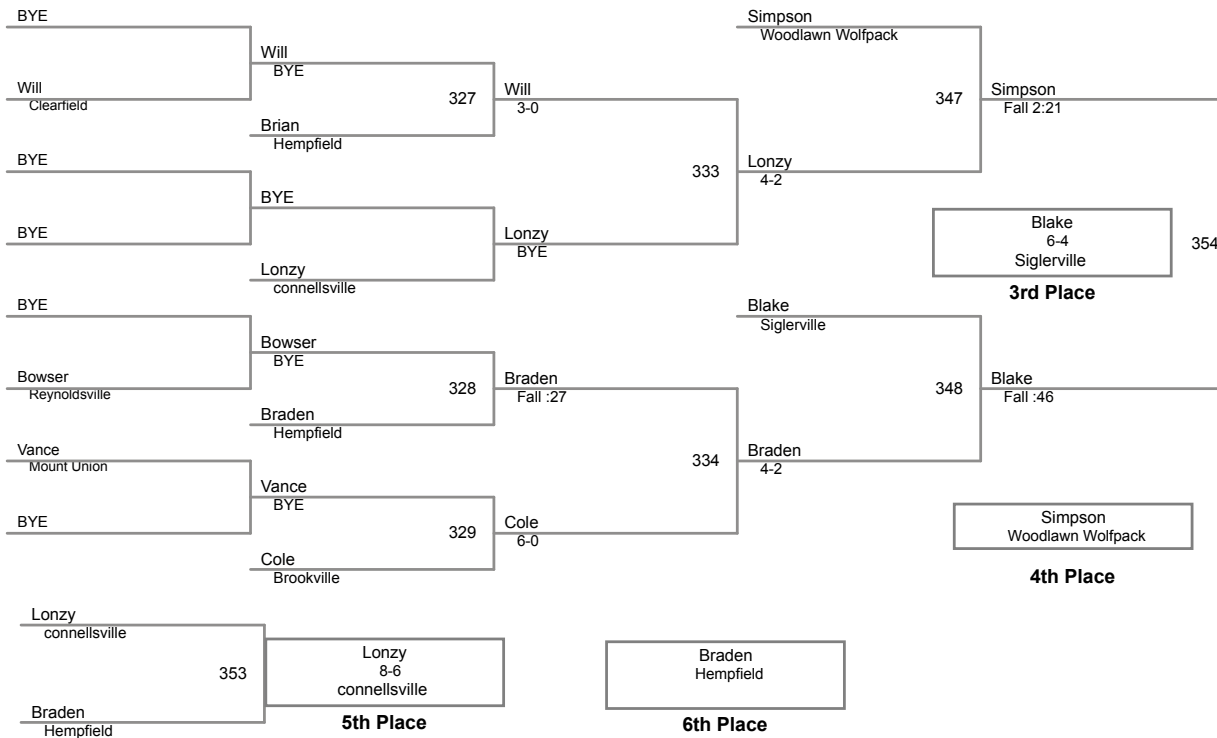

65 Lbs

2015 Bellefonte Fornicola
9 and 10 (on Mat 3)

70 Lbs

2015 Bellefonte Fornicola
9 and 10 (on Mat 3)

75 Lbs

2015 Bellefonte Fornicola
9 and 10 (on Mat 3)

80 Lbs

2015 Bellefonte Fornicola
9 and 10 (on Mat 1)