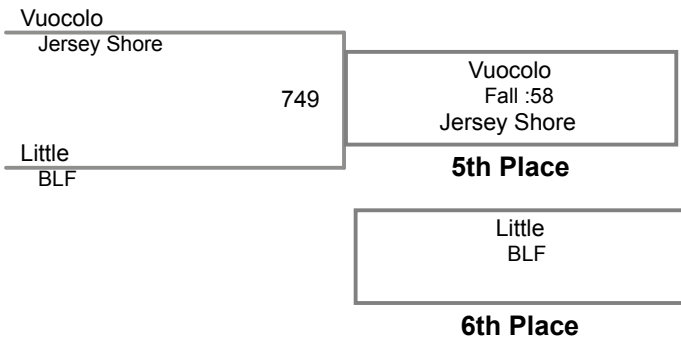

165-185 Lbs

2015 Bellefonte Fornicola
Jr. High (on Mat 7)

85 Lbs

2015 Bellefonte Fornicola
Jr. High (on Mat 7)

90 Lbs

2015 Bellefonte Fornicola
Jr. High (on Mat 7)

95 Lbs

2015 Bellefonte Fornicola
Jr. High (on Mat 7)