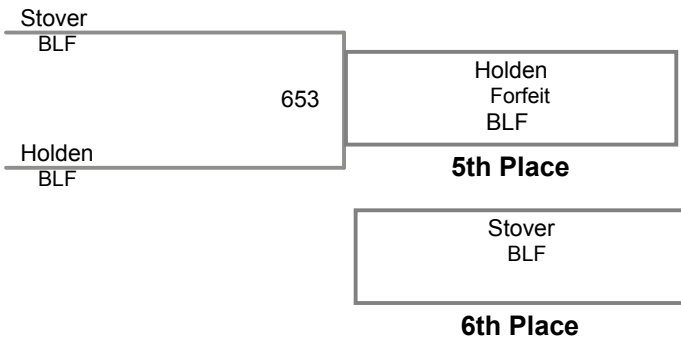

2015 Bellefonte Fornicola
Jr. High (on Mat 6)

155 Lbs