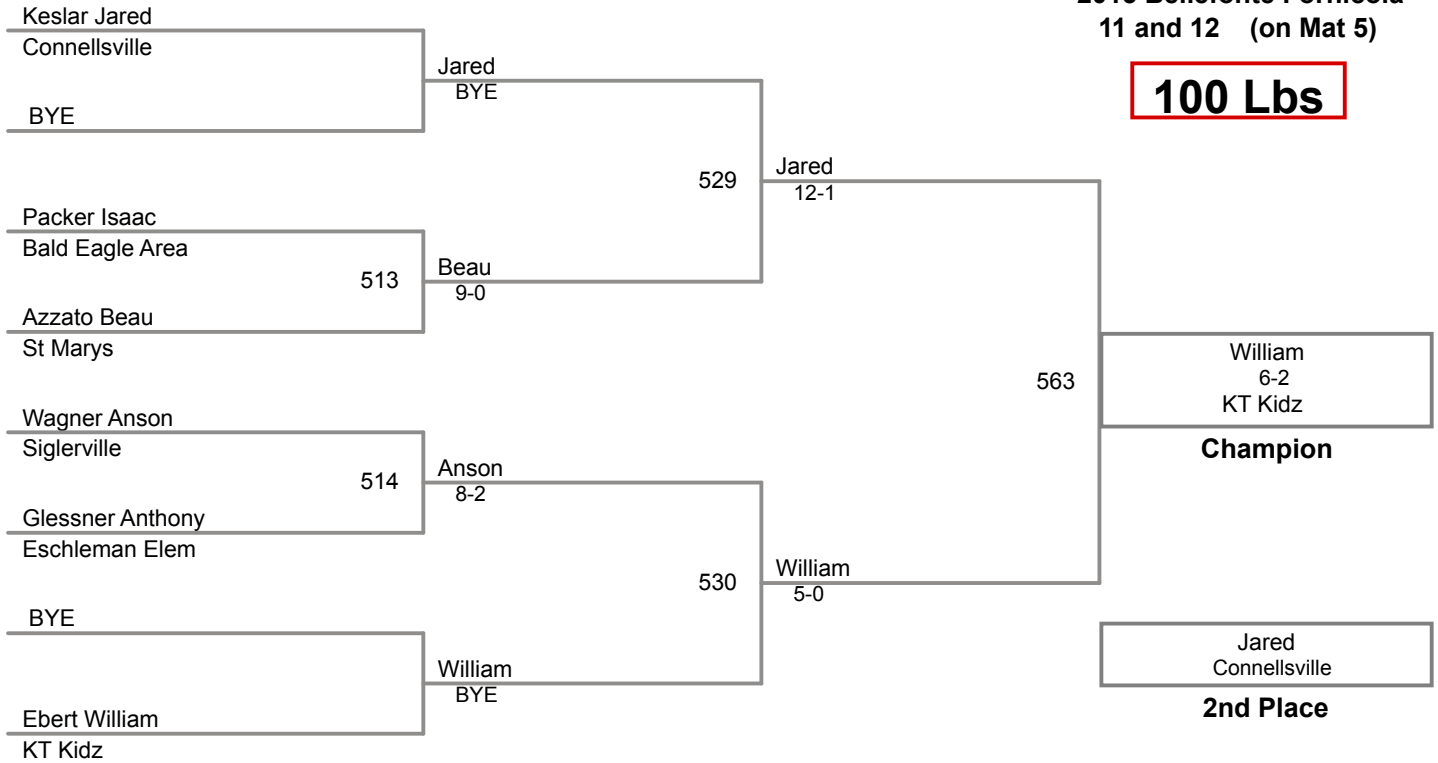

85 Lbs

2015 Bellefonte Fornicola
11 and 12 (on Mat 5)

90 Lbs

2015 Bellefonte Fornicola
11 and 12 (on Mat 5)

95 Lbs

2015 Bellefonte Fornicola
11 and 12 (on Mat 5)

100 Lbs

2015 Bellefonte Fornicola
11 and 12 (on Mat 4)