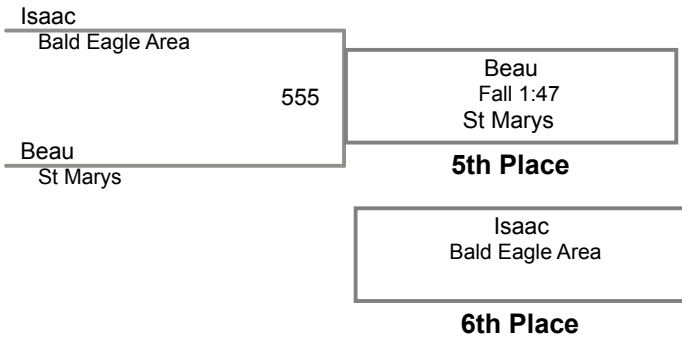

85 Lbs

2015 Bellefonte Fornicola
11 and 12 (on Mat 5)

90 Lbs

2015 Bellefonte Fornicola
11 and 12 (on Mat 5)

95 Lbs

2015 Bellefonte Fornicola
11 and 12 (on Mat 5)

100 Lbs

2015 Bellefonte Fornicola
11 and 12 (on Mat 4)