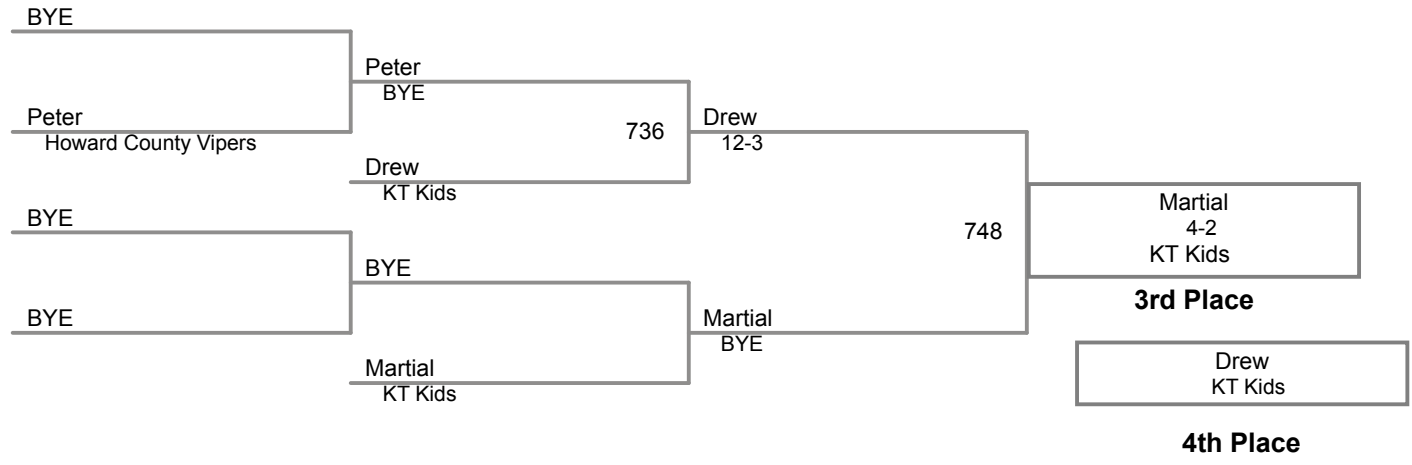

2015 Bellefonte Fornicola
Jr. High (on Mat 7)

85 Lbs