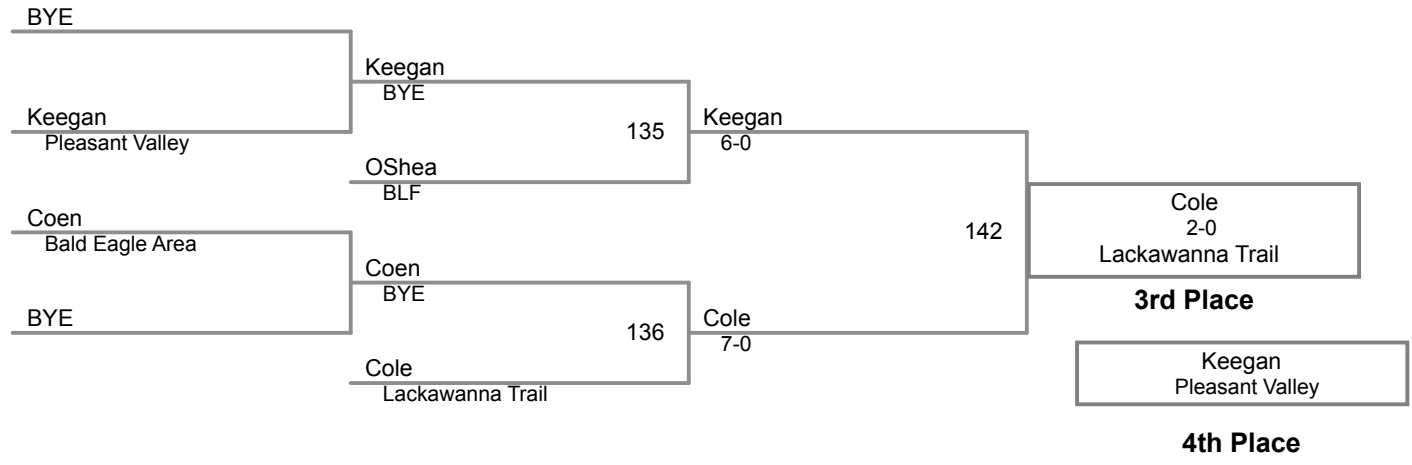

2015 Bellefonte Fornicola
11 and 12 (on Mat 1)

65-70 Lbs