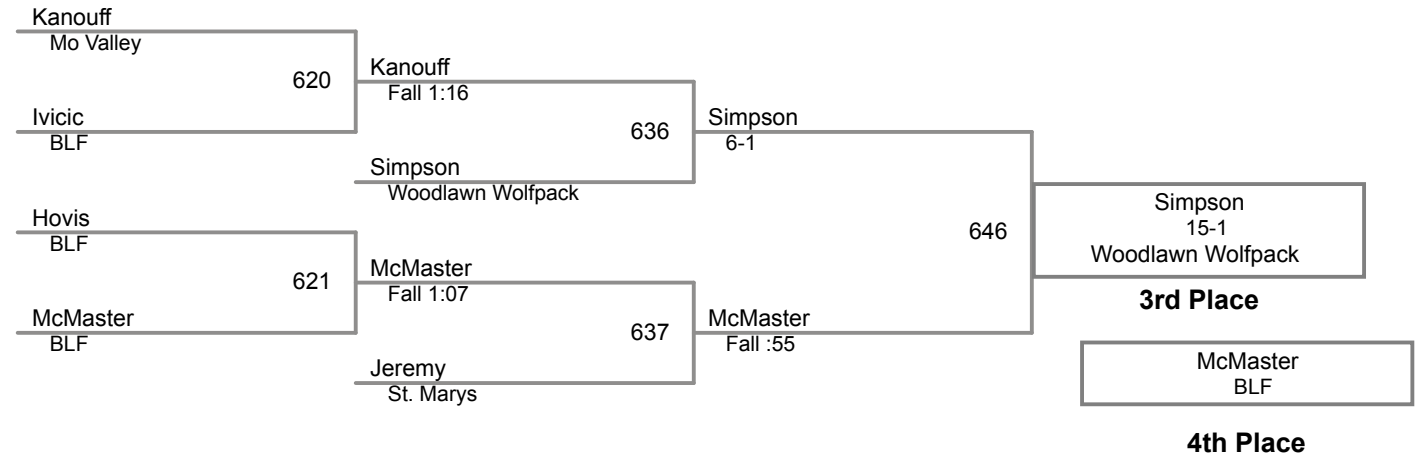

4-Man Round Robin

2015 Bellefonte Fornicola
Jr. High (on Mat 7)

110 Lbs

round 1

Fye Donovan		
Bald Eagle Area	703	Willits Fall 1:16
Tyler Willits		
Jersey Shore		
Dylan Dann		
BLF	704	Gavin TF 3:00 16-0
DAmato Gavin		
Tunkhannock Tigers		

round 4

round 2

round 5

Fye Donovan		
Bald Eagle Area	763	Gavin Fall 2:06
DAmato Gavin		
Tunkhannock Tigers		
Dylan Dann		
BLF	764	Dann Inj Def
Tyler Willits		
Jersey Shore		

round 3

Fye Donovan		
Bald Eagle Area	732	Dann Fall 2:07
Dylan Dann		
BLF		
Tyler Willits		
Jersey Shore	733	Gavin Inj Def
DAmato Gavin		
Tunkhannock Tigers		

Table of Results

Using HEAD-to-HEAD to break ties
between 1st and 2nd if necessary

Wrestler	Team	W	L	BP	F	TF	Pen
Gavin, DAmato	Tunkhannock Tig	3	0	5.5	1	1	0
Dann, Dylan	BLF	2	1	4	1		0
Willits, Tyler	Jersey Shore	1	2	2	1		0
Donovan, Fye	Bald Eagle Area	0	3				0

1	DAmato Gavin Tunkhannock Tigers	4	Fye Donovan Bald Eagle Area	Manual Placement
2	Dylan Dann BLF	5		
3	Tyler Willits Jersey Shore	6		

2015 Bellefonte Fornicola
Jr. High (on Mat 6)

115 Lbs