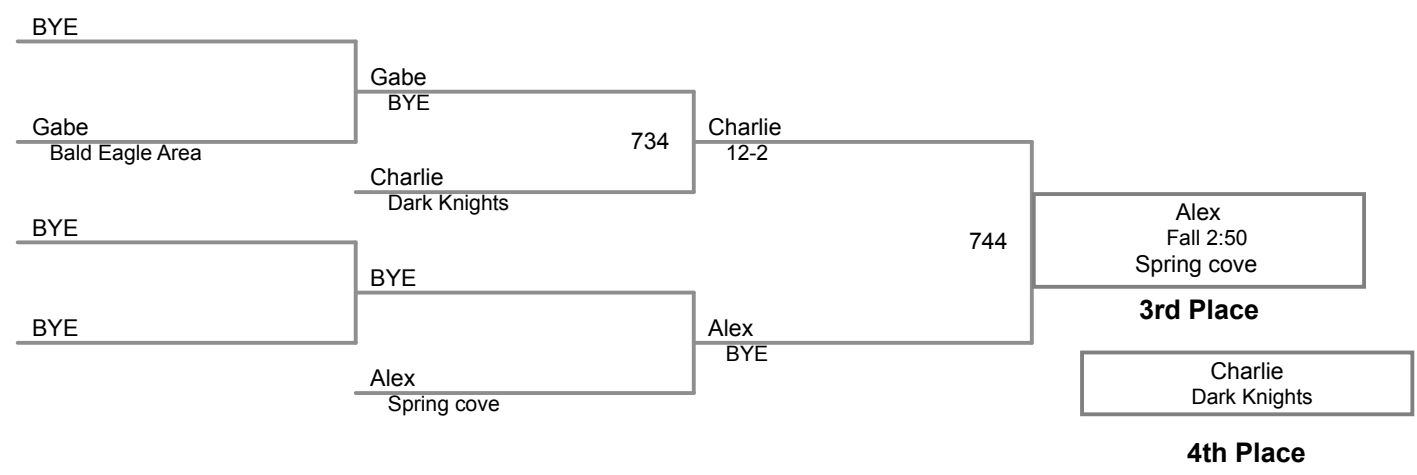

4-Man Round Robin

2015 Bellefonte Fornicola
Jr. High (on Mat 7)

HWT Lbs

round 1

Griffin Kelz BLF	701	Kelz TF 3:10 15-0
Logan Thompson BLF		
Daniel Orndorf BLF	702	Cody Fall 2:24
Williams Cody Montessori Academy		

round 4

round 2

round 5

Griffin Kelz BLF	756	Cody Fall 1:44
Williams Cody Montessori Academy		
Daniel Orndorf BLF	757	Orndorf Fall 4:46
Logan Thompson BLF		

round 3

Griffin Kelz BLF	720	Kelz 9-7
Daniel Orndorf BLF		
Logan Thompson BLF	721	Cody Fall 2:19
Williams Cody Montessori Academy		

Using HEAD-to-HEAD to break ties
between 1st and 2nd if necessary

Table of Results

Wrestler	Team	W	L	BP	F	TF	Pen
Cody, Williams	Montessori Acade	3	0	6	3		0
Kelz, Griffin	BLF	2	1	1.5		1	0
Orndorf, Daniel	BLF	1	2	2	1		0
Thompson, Logan	BLF	0	3				0

1	Williams Cody Montessori Academy	4	Logan Thompson BLF	Manual Placement
2	Griffin Kelz BLF	5		
3	Daniel Orndorf BLF	6		

2015 Bellefonte Fornicola
Jr. High (on Mat 7)

75-80 Lbs