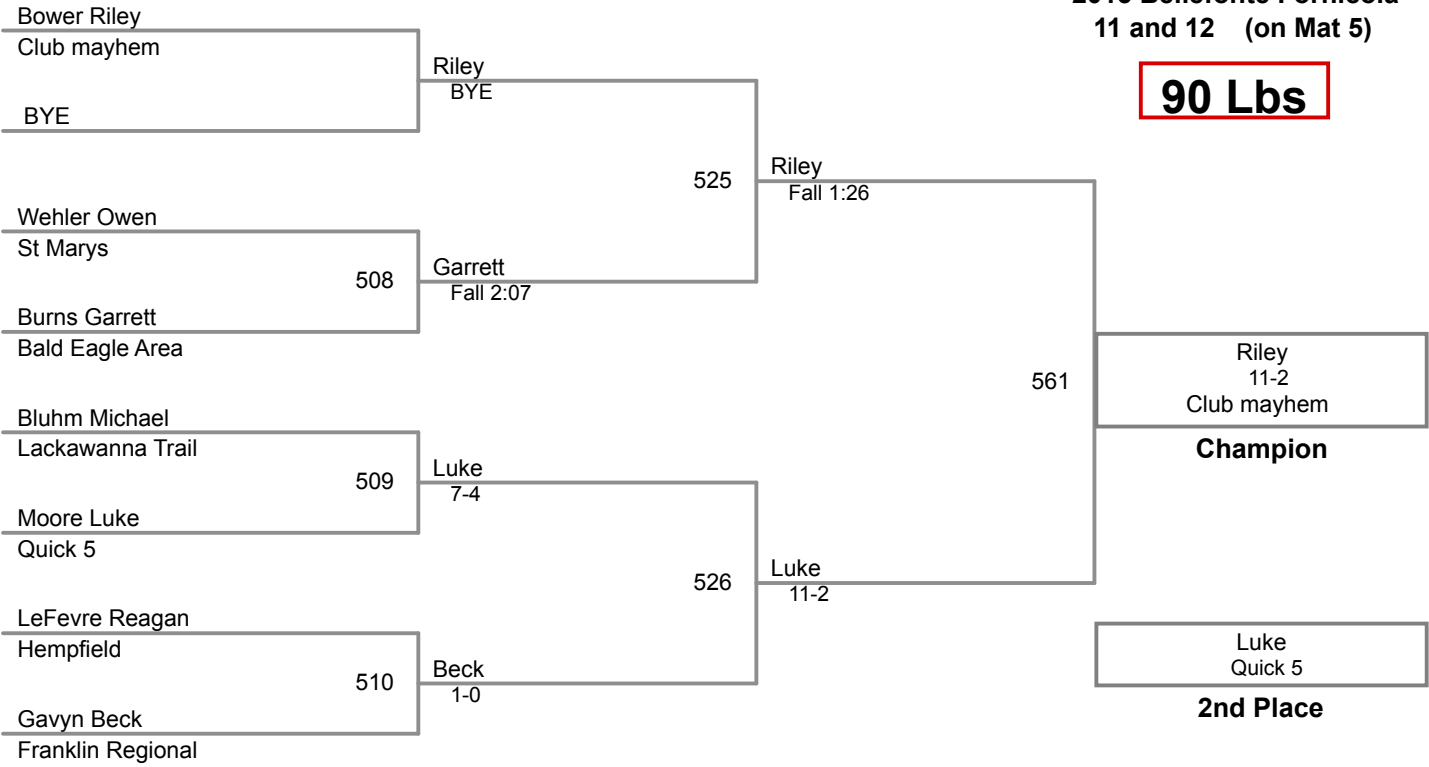

2015 Bellefonte Fornicola
11 and 12 (on Mat 5)

90 Lbs