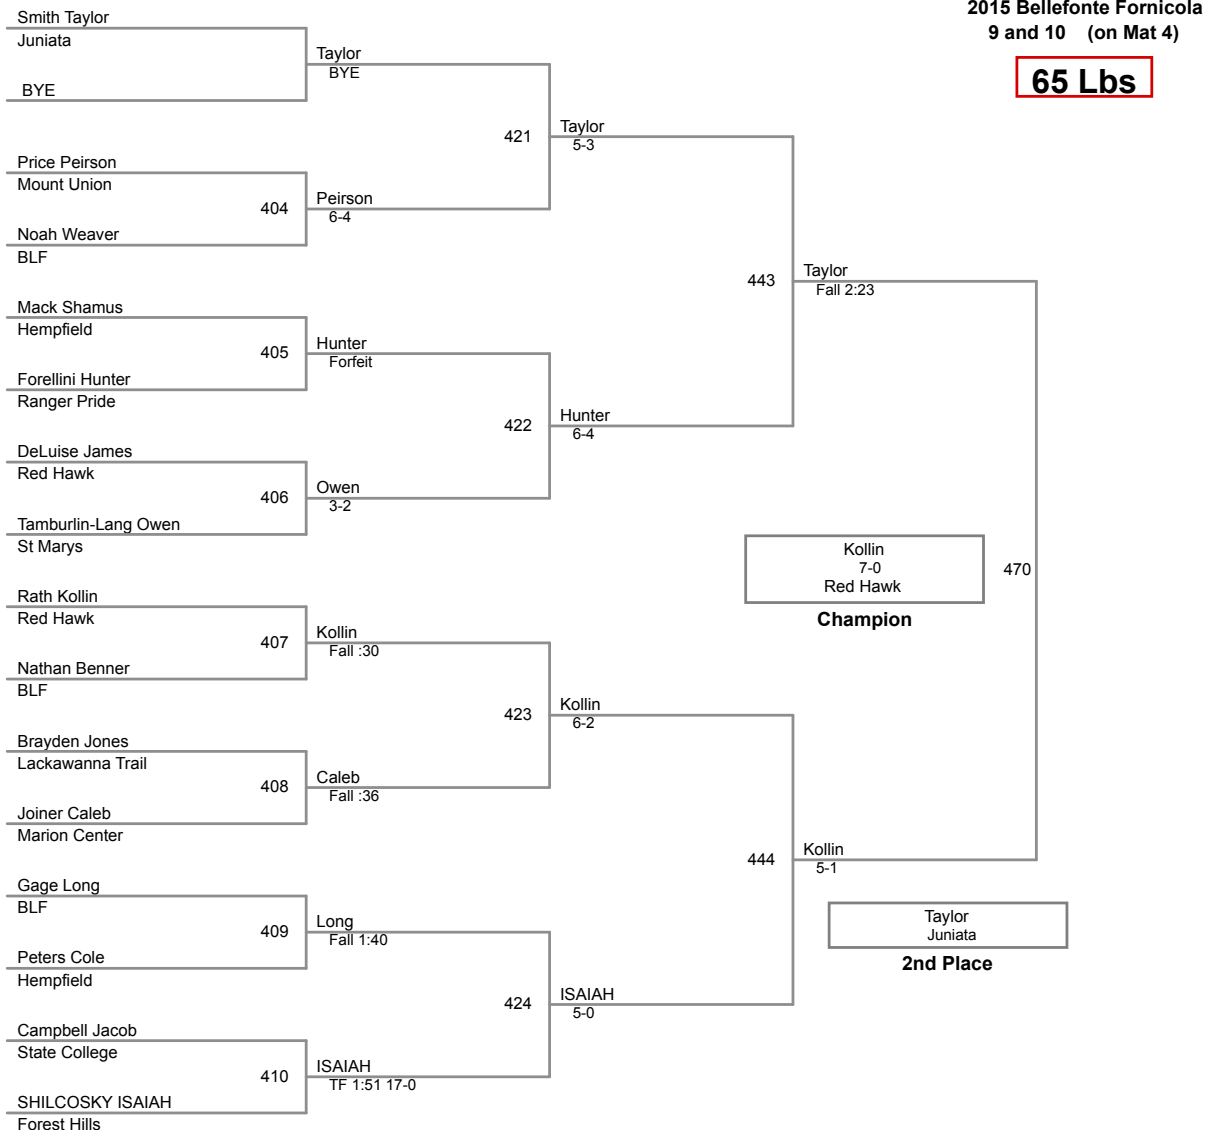

2015 Bellefonte Fornicola
9 and 10 (on Mat 4)

65 Lbs