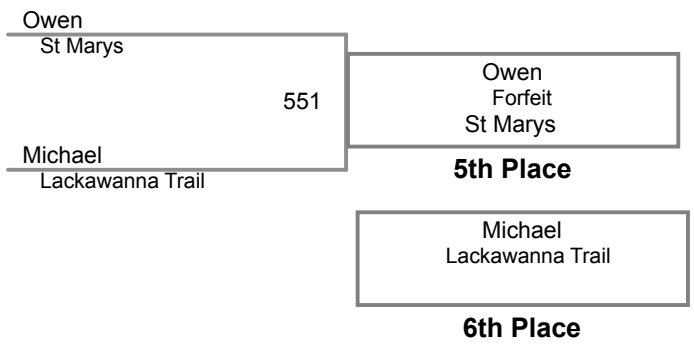

2015 Bellefonte Fornicola
11 and 12 (on Mat 5)

90 Lbs