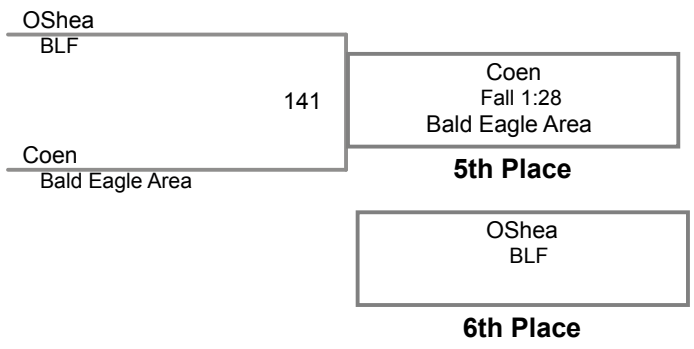

2015 Bellefonte Fornicola
11 and 12 (on Mat 1)

65-70 Lbs