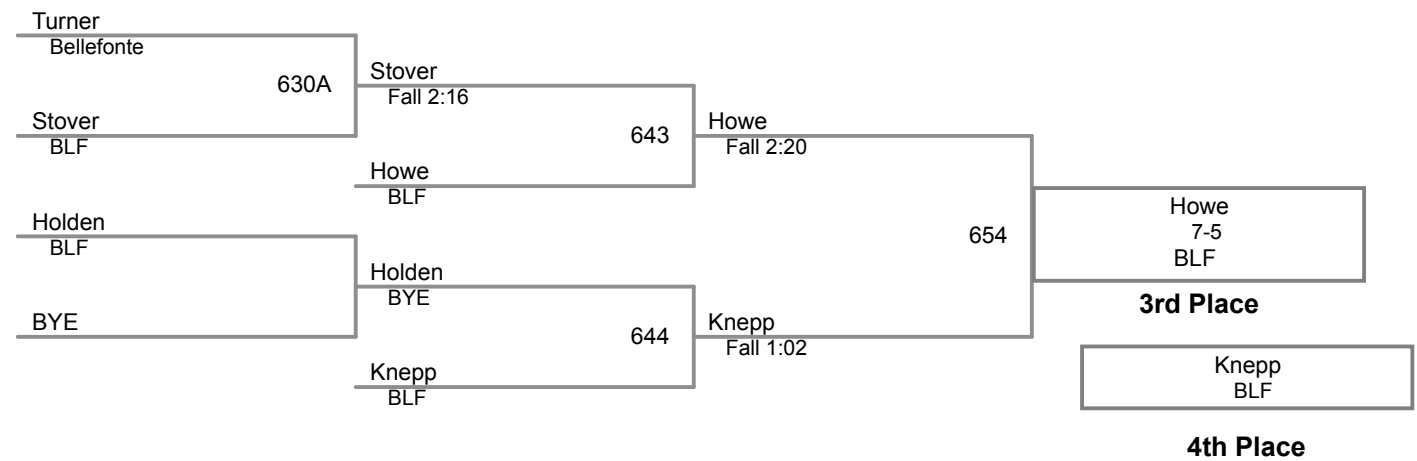

2015 Bellefonte Fornicola
Jr. High (on Mat 6)

155 Lbs