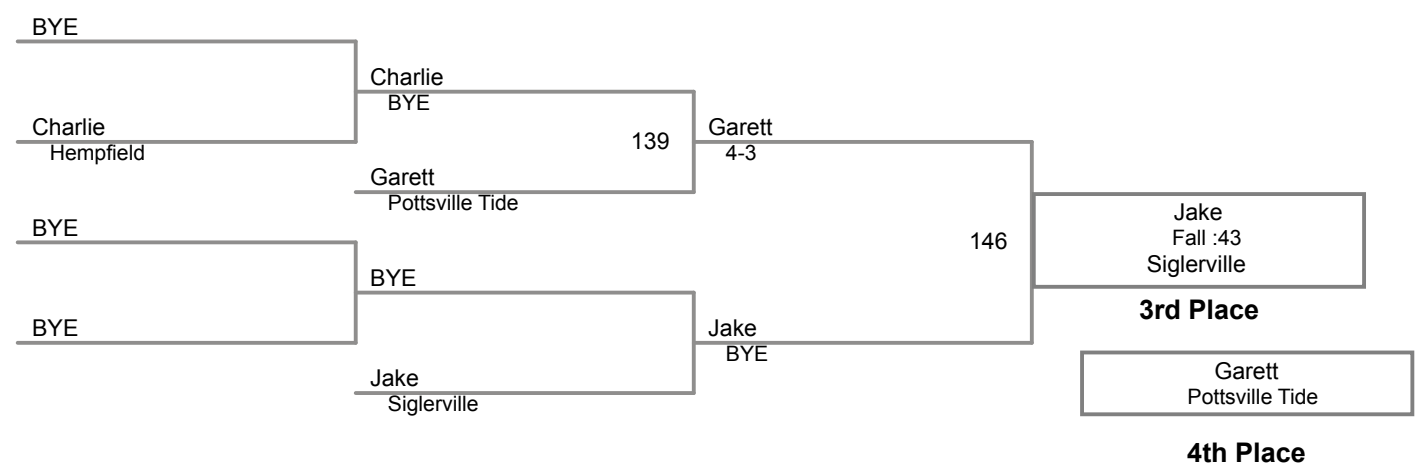

Best of 3 (optional)

2015 Bellefonte Fornicola
7 and 8 (on Mat 1)

HWT Lbs

round 1

Doak Zeke		
Blairsville	108	Jacob
Yatsky Jacob		Fall :21
Ranger Pride		

round 4

round 2

round 5

round 3

Doak Zeke		
Blairsville	130	Jacob
Yatsky Jacob		Fall 1:33
Ranger Pride		

Table of Results

Using HEAD-to-HEAD to break ties
between 1st and 2nd if necessary

Wrestler	Team	W	L	BP	F	TF	Pen

1	Yatsky Jacob Ranger Pride	4		Manual Placement
2	Doak Zeke Blairsville	5		
3		6		

2015 Bellefonte Fornicola
7 and 8 (on Mat 1)

45 Lbs