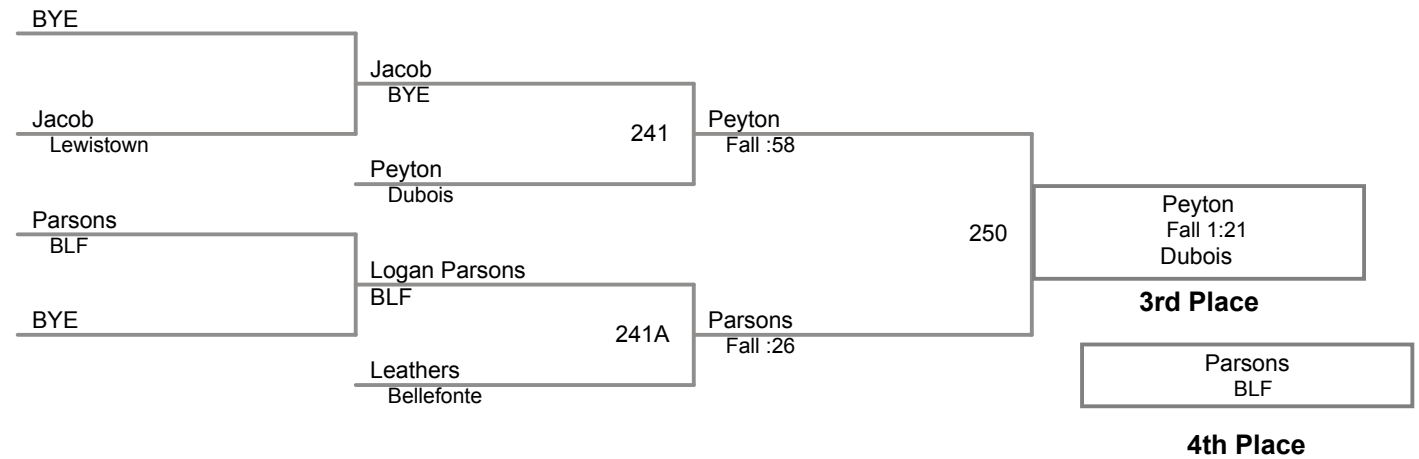

2015 Bellefonte Fornicola
6 and Under (on Mat 2)

40-45 Lbs