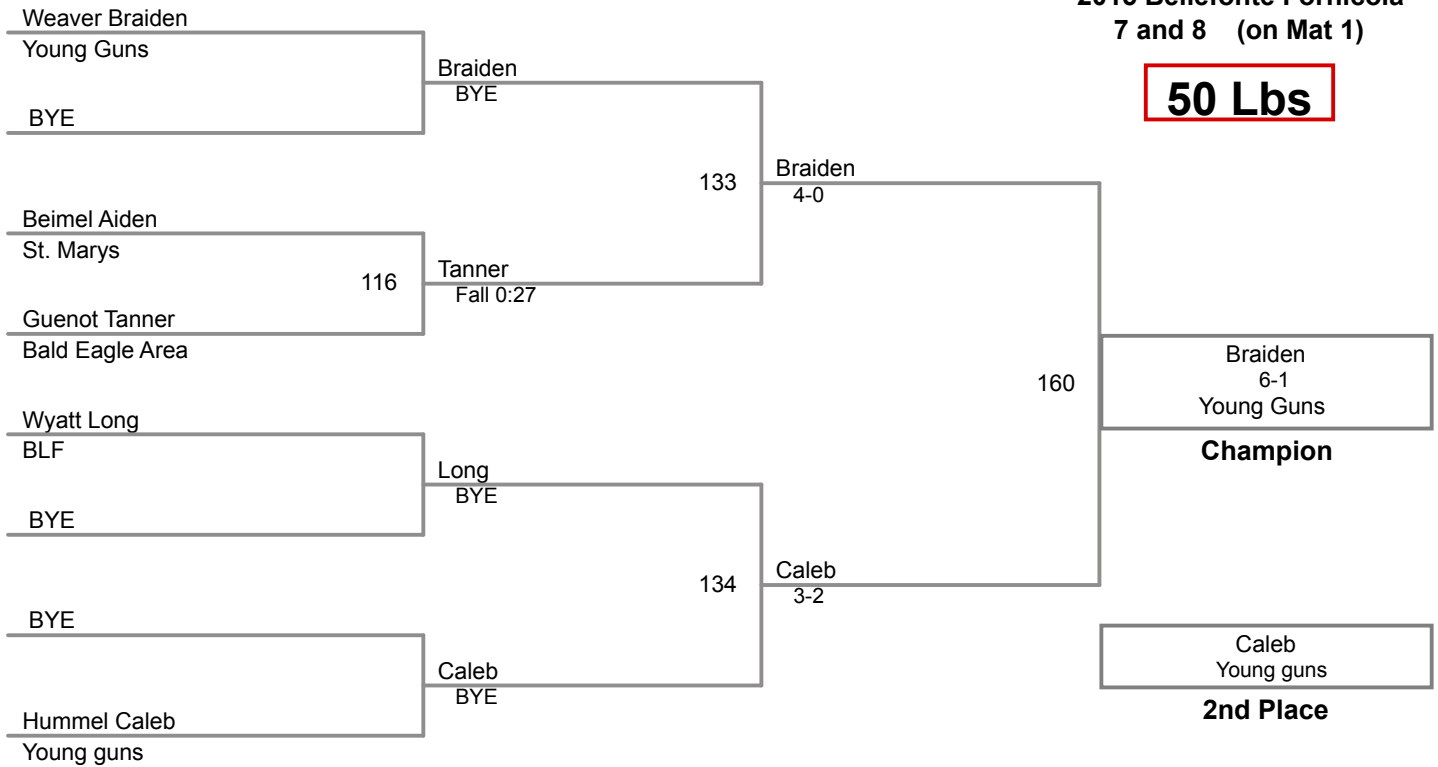

2015 Bellefonte Fornicola
7 and 8 (on Mat 1)

50 Lbs