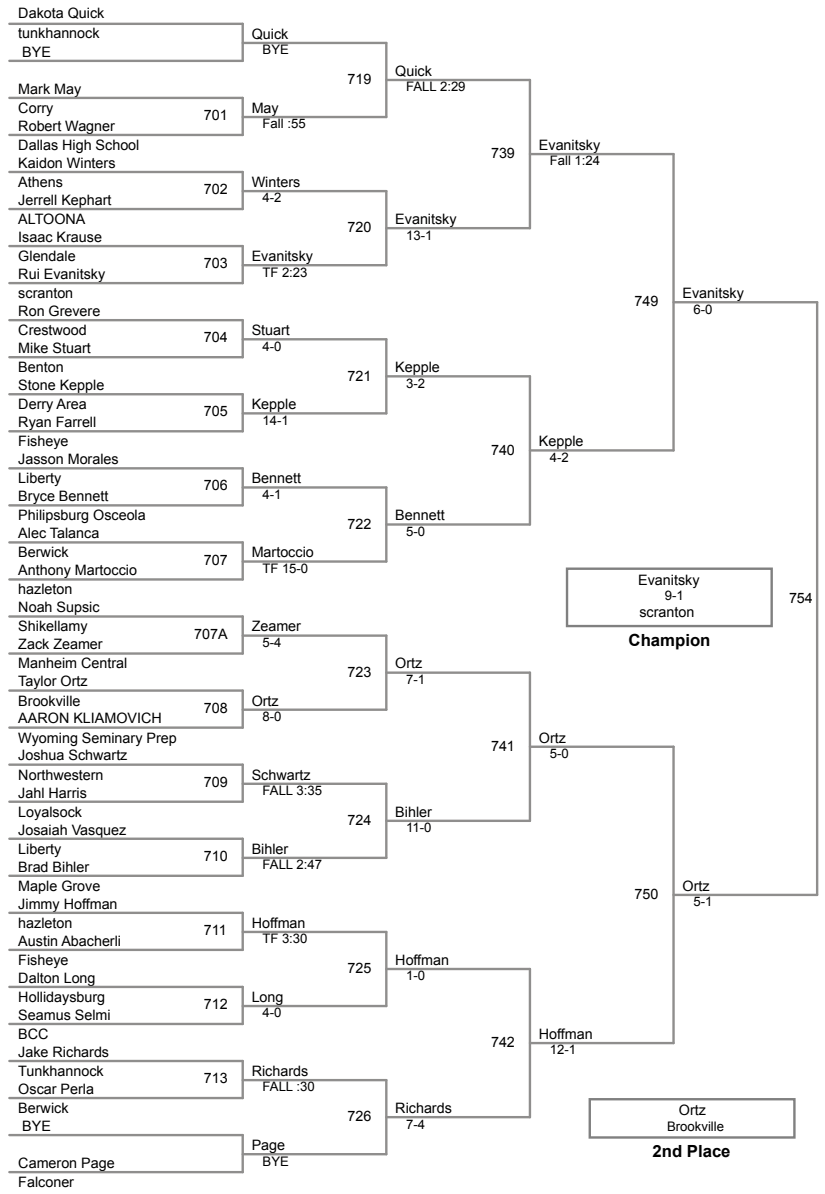

2015 LHU Fall Classic Afternoon
Senior High 15_18 (on Mat 1)

UNL Lbs

108 Lbs

115 Lbs

122 Lbs

128 Lbs

134 Lbs

140 Lbs