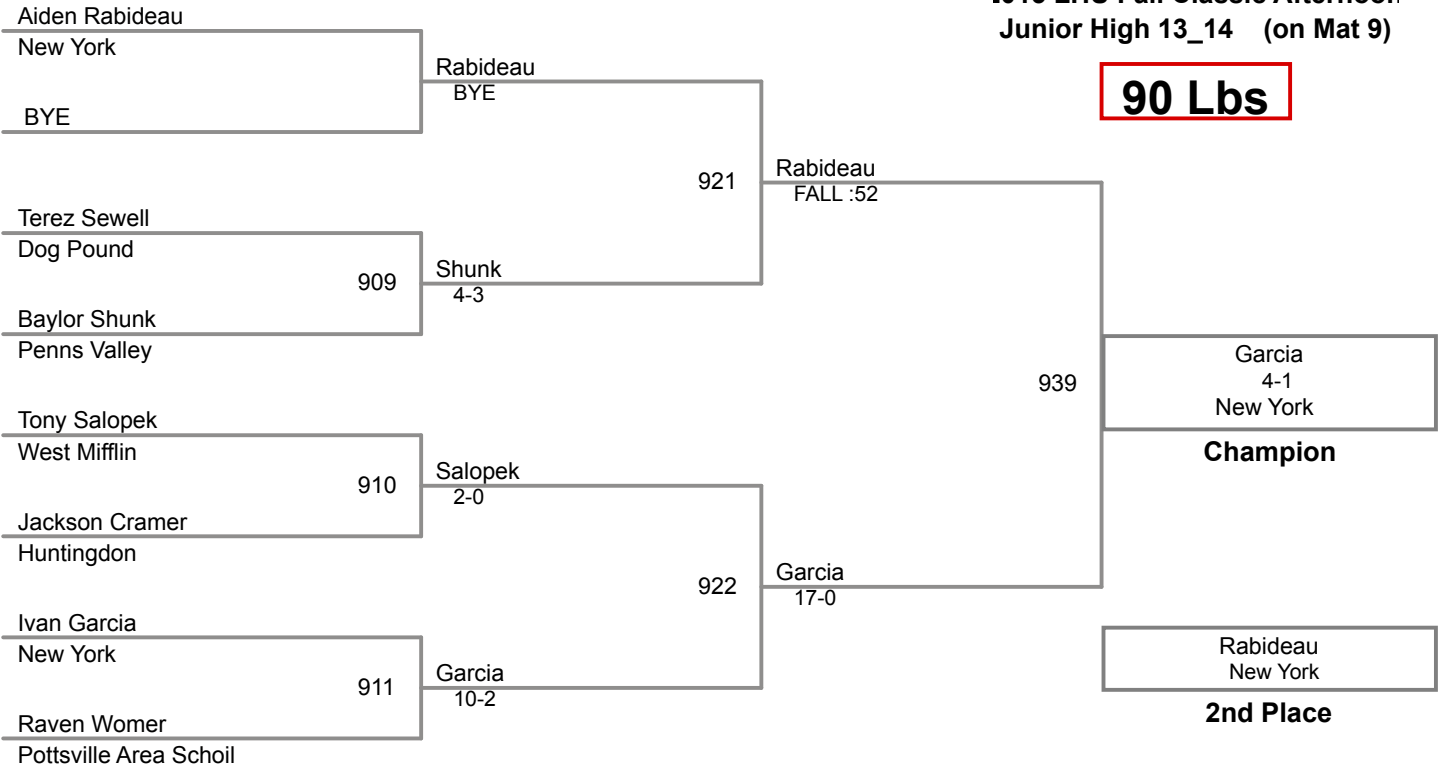

2015 LHU Fall Classic Afternoon
Junior High 13_14 (on Mat 9)

90 Lbs