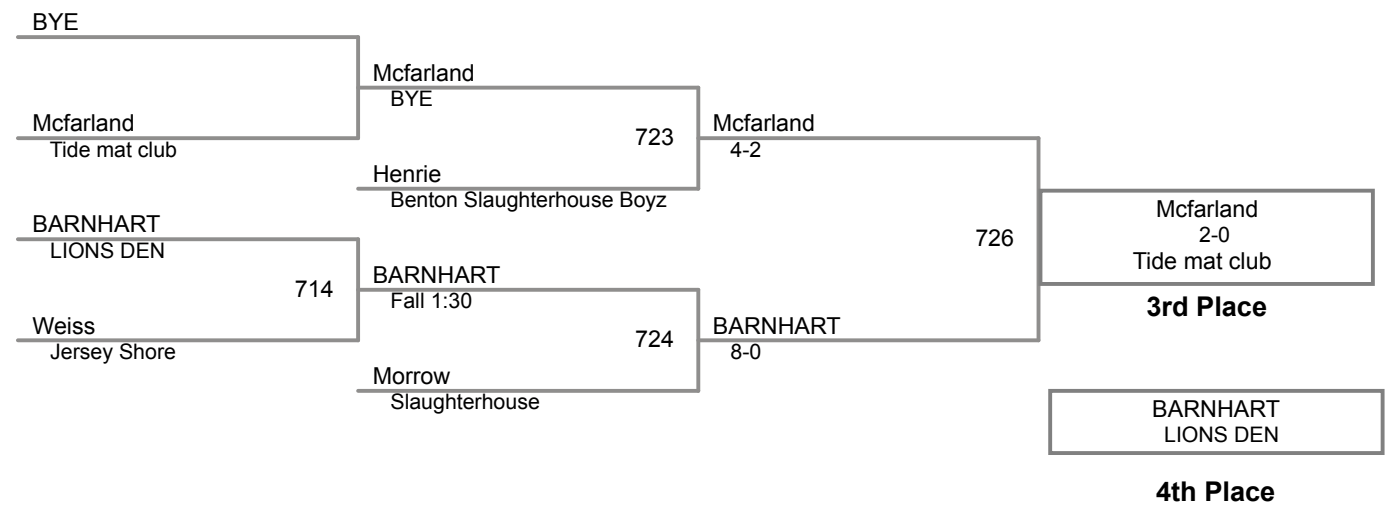

60 Lbs

2015 LHU Fall Classic Morning
Midget 9_10 (on Mat 8)

65 Lbs

2015 LHU Fall Classic Morning
Midget 9_10 (on Mat 1)

70 Lbs

2015 LHU Fall Classic Morning
Midget 9_10 (on Mat 7)

75 Lbs

4-Man Round Robin