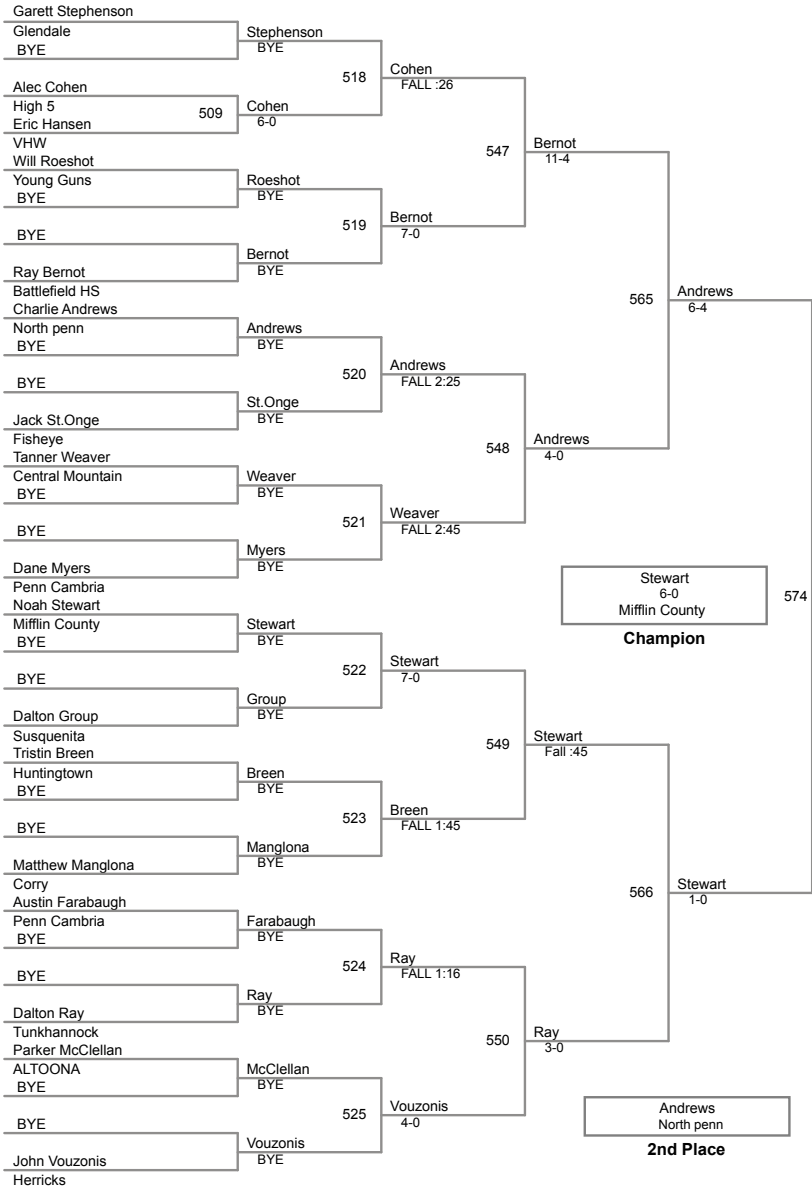

147 Lbs

154 Lbs

Champion

2nd Place

154 Lbs

162 Lbs

172 Lbs

2015 LHU Fall Classic Afternoon
Senior High 15_18 (on Mat 1)