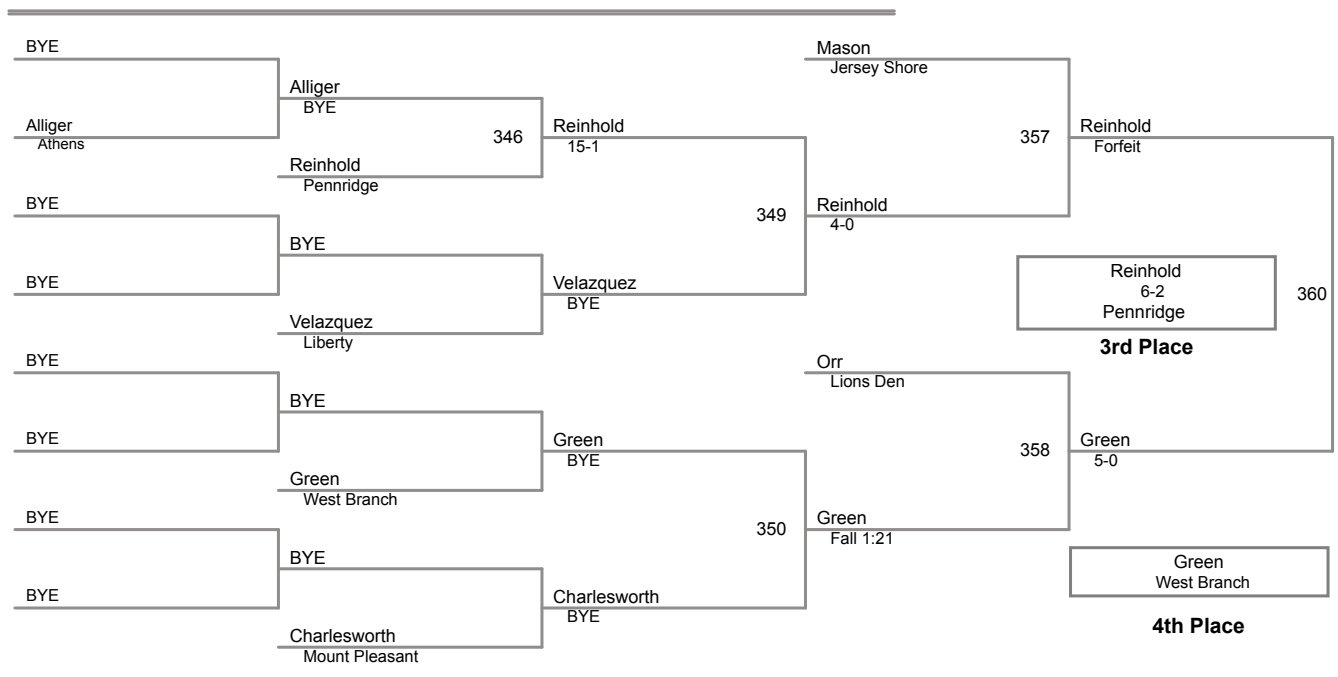

2015 LHU Fall Classic Afternoon
Senior High 15_18 (on Mat 3)

197 Lbs