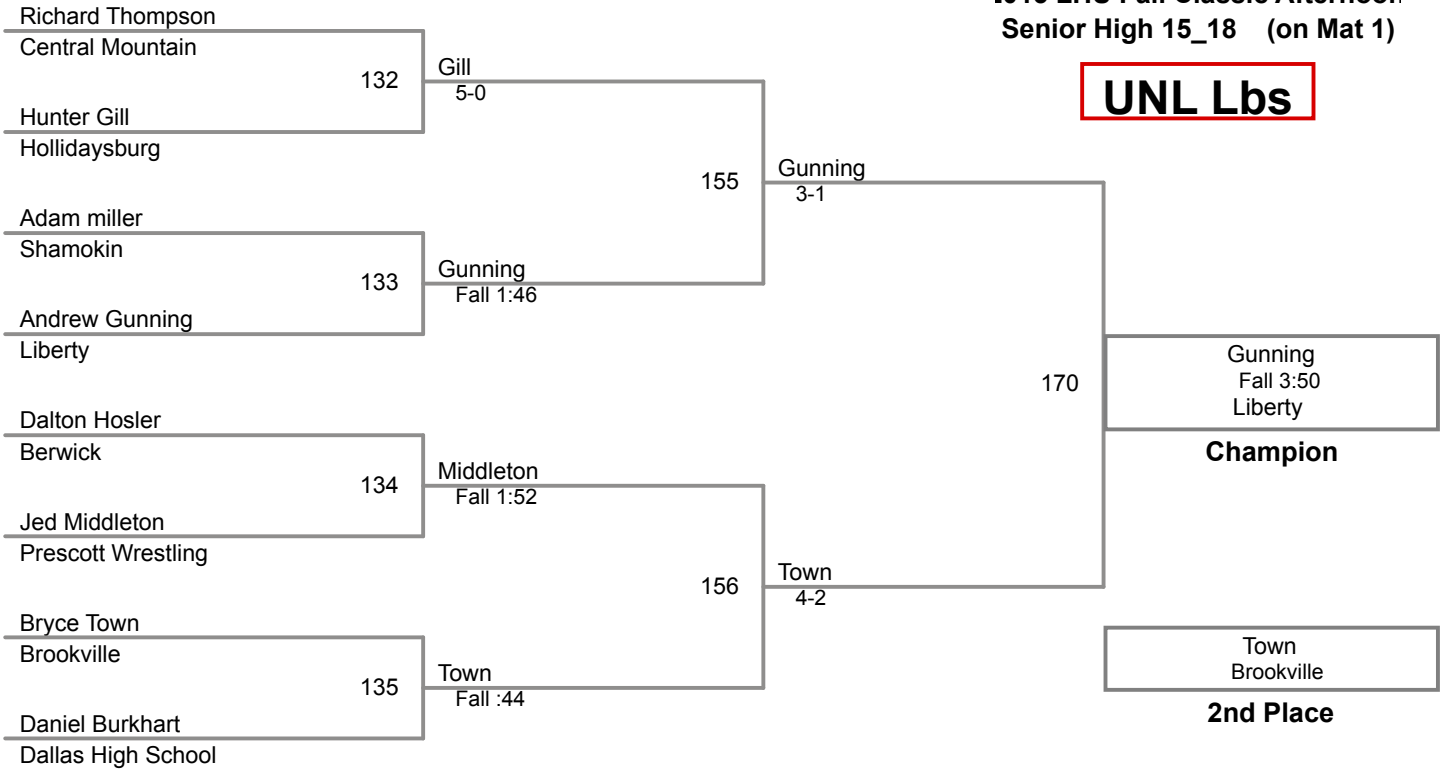

2015 LHU Fall Classic Afternoon
Senior High 15_18 (on Mat 1)

UNL Lbs

108 Lbs

115 Lbs

122 Lbs

128 Lbs

134 Lbs

140 Lbs