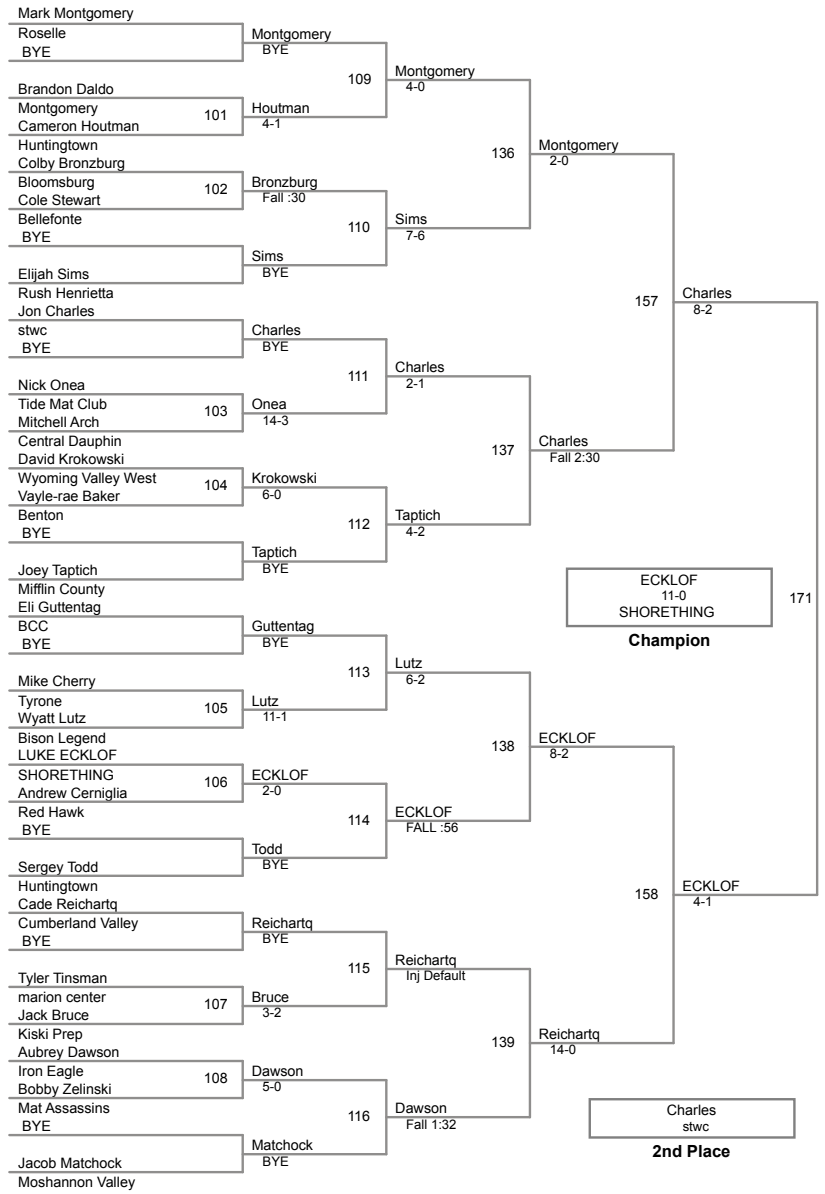

2015 LHU Fall Classic Afternoon
Senior High 15_18 (on Mat 1)

UNL Lbs

108 Lbs

115 Lbs

122 Lbs

128 Lbs

134 Lbs

140 Lbs