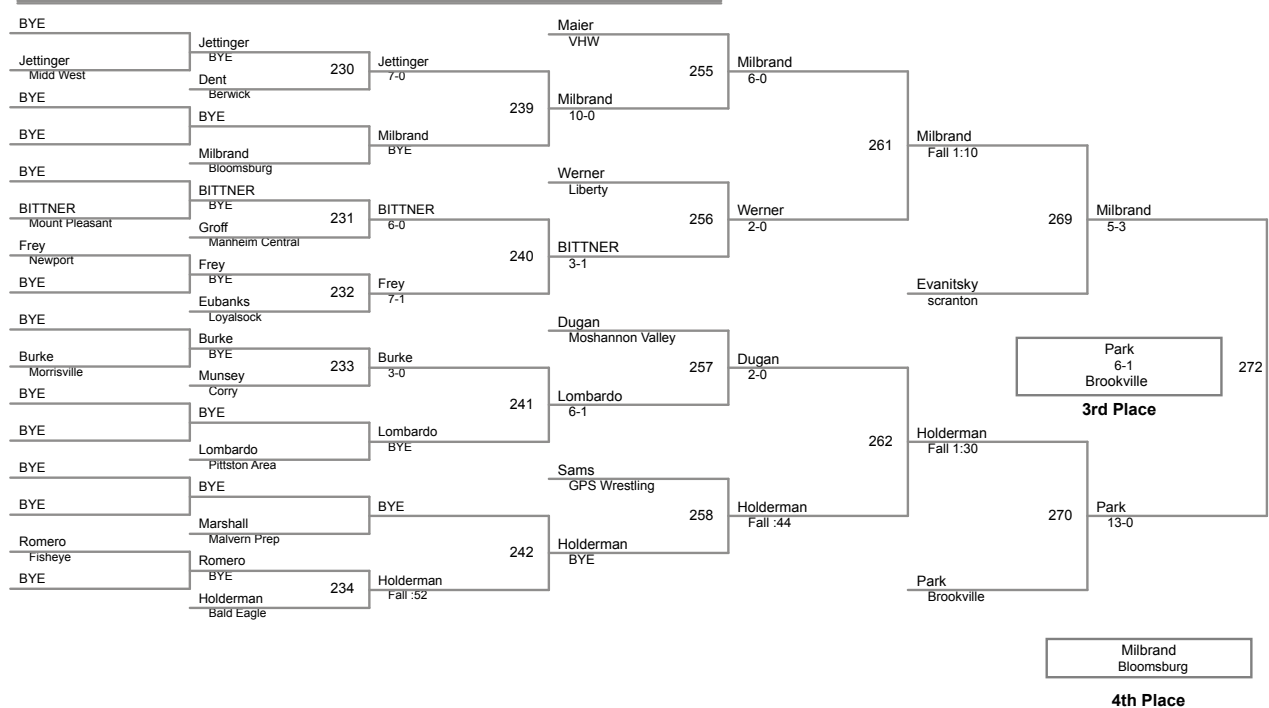

2015 LHU Fall Classic Afternoon
Senior High 15_18 (on Mat 1)

UNL Lbs

108 Lbs

115 Lbs

122 Lbs

128 Lbs

134 Lbs

140 Lbs