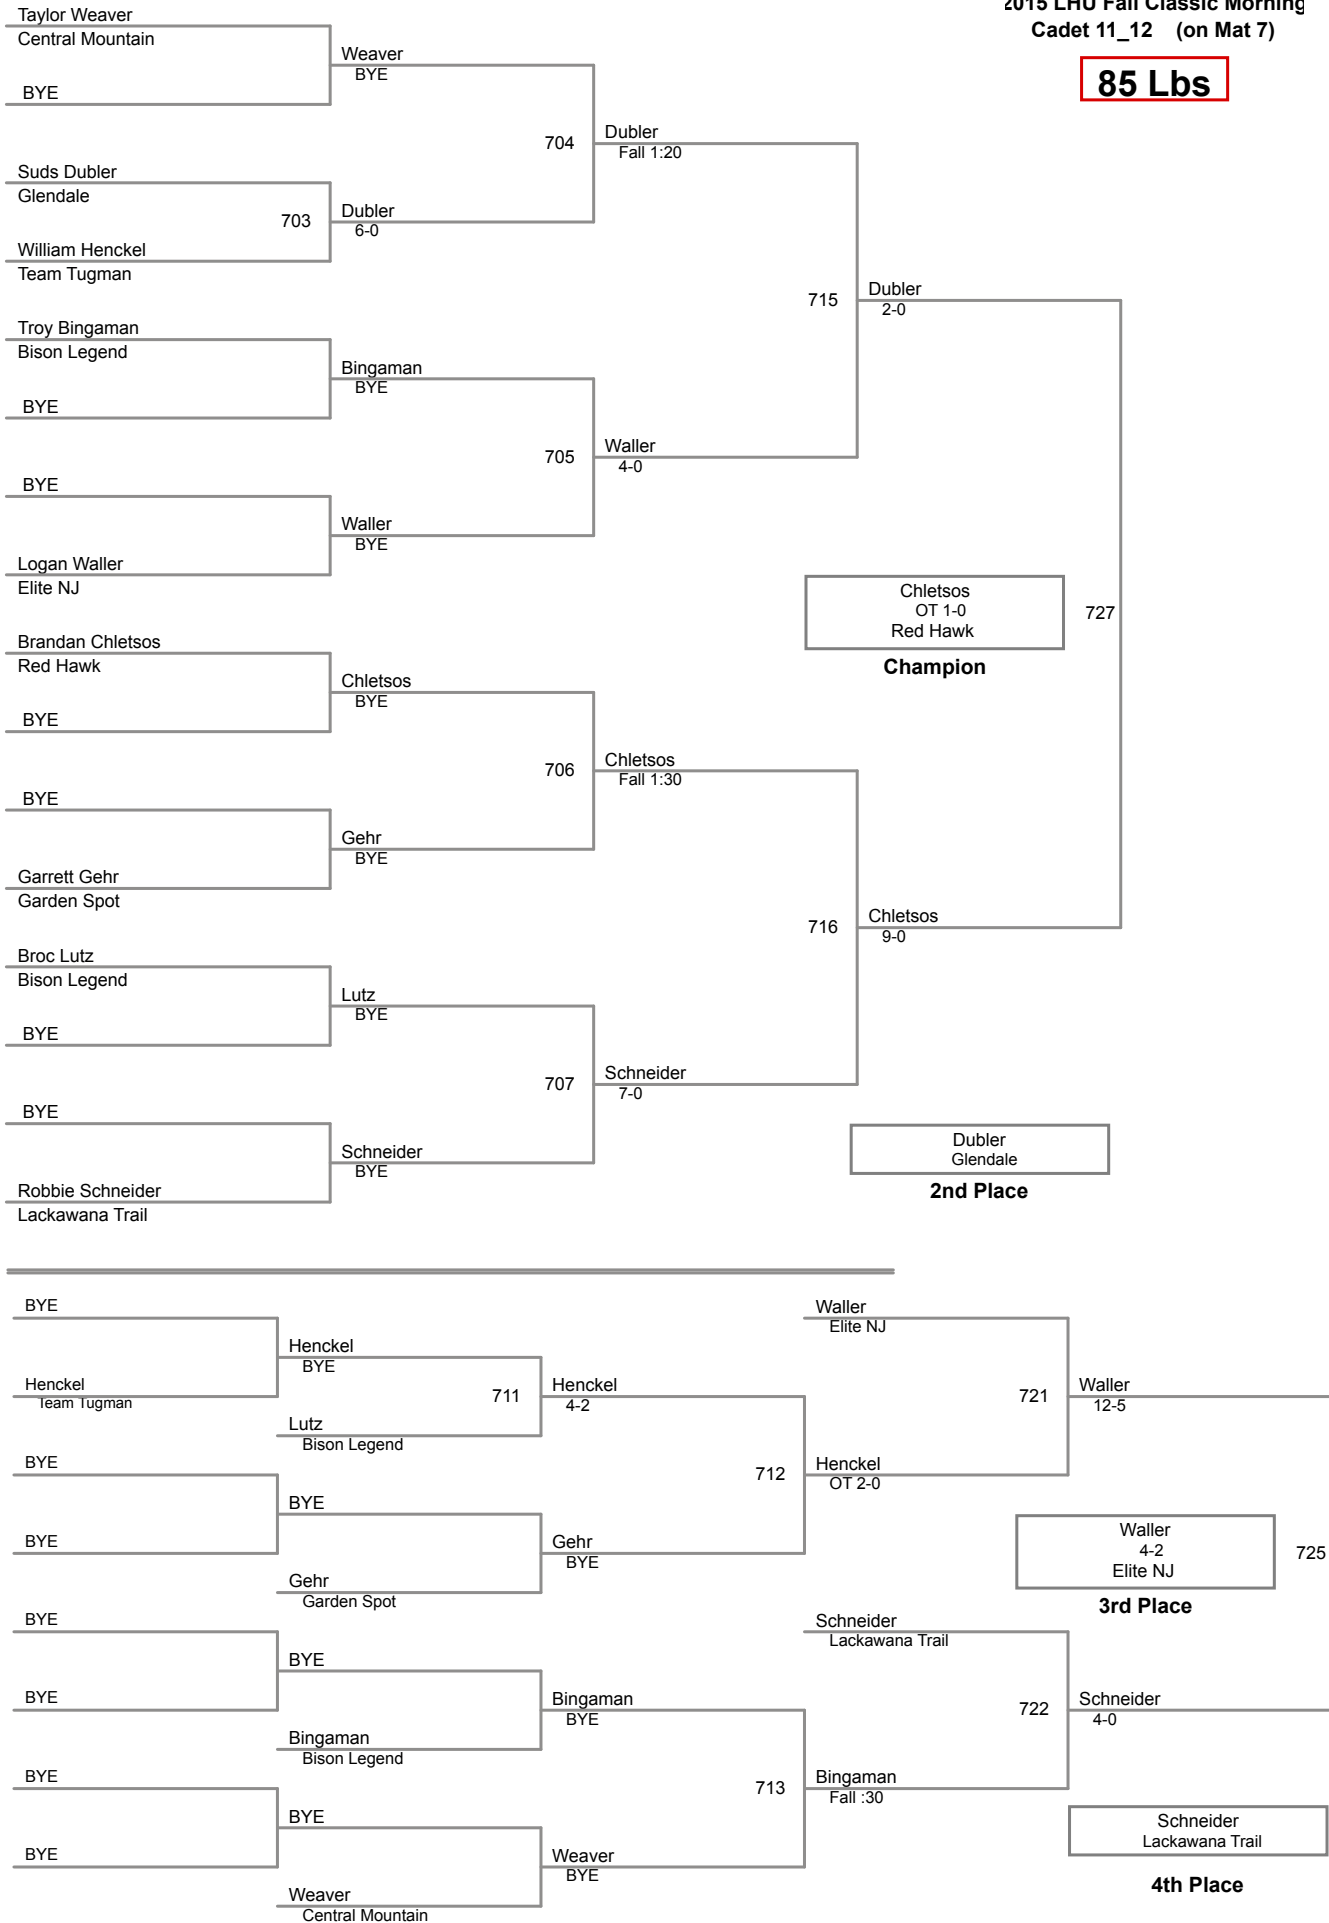

2015 LHU Fall Classic Morning
Cadet 11_12 (on Mat 7)

85 Lbs

5 Man Round Robin

2015 LHU Fall Classic Morning
Cadet 11_12 (on Mat 1)

95 Lbs

round 1

Denver Kalenevitch		
Nauman	101	Dawson 13-4
Carter Dawson		
Warriors Wrestling Club		
Alex Hanley		
Dark Knights	102	Ebert 5-2
Will Ebert		
KT KIDZ		
Ian Coller		
Bison Legend		Coller BYE
BYE		

round 4

Denver Kalenevitch		
Nauman	129	Hanley 6-1
Alex Hanley		
Dark Knights		
Carter Dawson		
Warriors Wrestling Club		Dawson BYE
BYE		
Will Ebert		
KT KIDZ	130	Ebert 6-2
Ian Coller		
Bison Legend		

round 2

Alex Hanley		
Dark Knights	113	Coller 7-0
Ian Coller		
Bison Legend		
Carter Dawson		
Warriors Wrestling Club	114	Dawson 4-0
Will Ebert		
KT KIDZ		
Denver Kalenevitch		
Nauman		Kalenevitch BYE
BYE		

round 5

Ian Coller		
Bison Legend	134	Coller 5-1
Carter Dawson		
Warriors Wrestling Club		
BYE		
		Hanley BYE
Alex Hanley		
Dark Knights		
Denver Kalenevitch		
Nauman	135	Ebert Fall :33
Will Ebert		
KT KIDZ		

round 3

Alex Hanley		
Dark Knights	125	Dawson Fall 3:29
Carter Dawson		
Warriors Wrestling Club		
BYE		
		Ebert BYE
Will Ebert		
KT KIDZ		
Ian Coller		
Bison Legend	126	Coller Fall :56
Denver Kalenevitch		
Nauman		

Using HEAD-to-HEAD to break ties
between 1st and 2nd if necessary

Table of Results

Wrestler	Team	W	L	BP	F	TF	Pen
Dawson, Carter	Warriors Wrestlin	3	1	3	1		0
Ebert, Will	KT KIDZ	3	1	2	1		0
Coller, Ian	Bison Legend	3	1	2	1		0
Hanley, Alex	Dark Knights	1	3	0			0
Kalenevitch, Denve	Nauman	0	4				0

1	Carter Dawson Warriors Wrestling Club	4	Alex Hanley Dark Knights	Manual Placement
2	Will Ebert KT KIDZ	5	Denver Kalenevitch Nauman	
3	Ian Coller Bison Legend	6