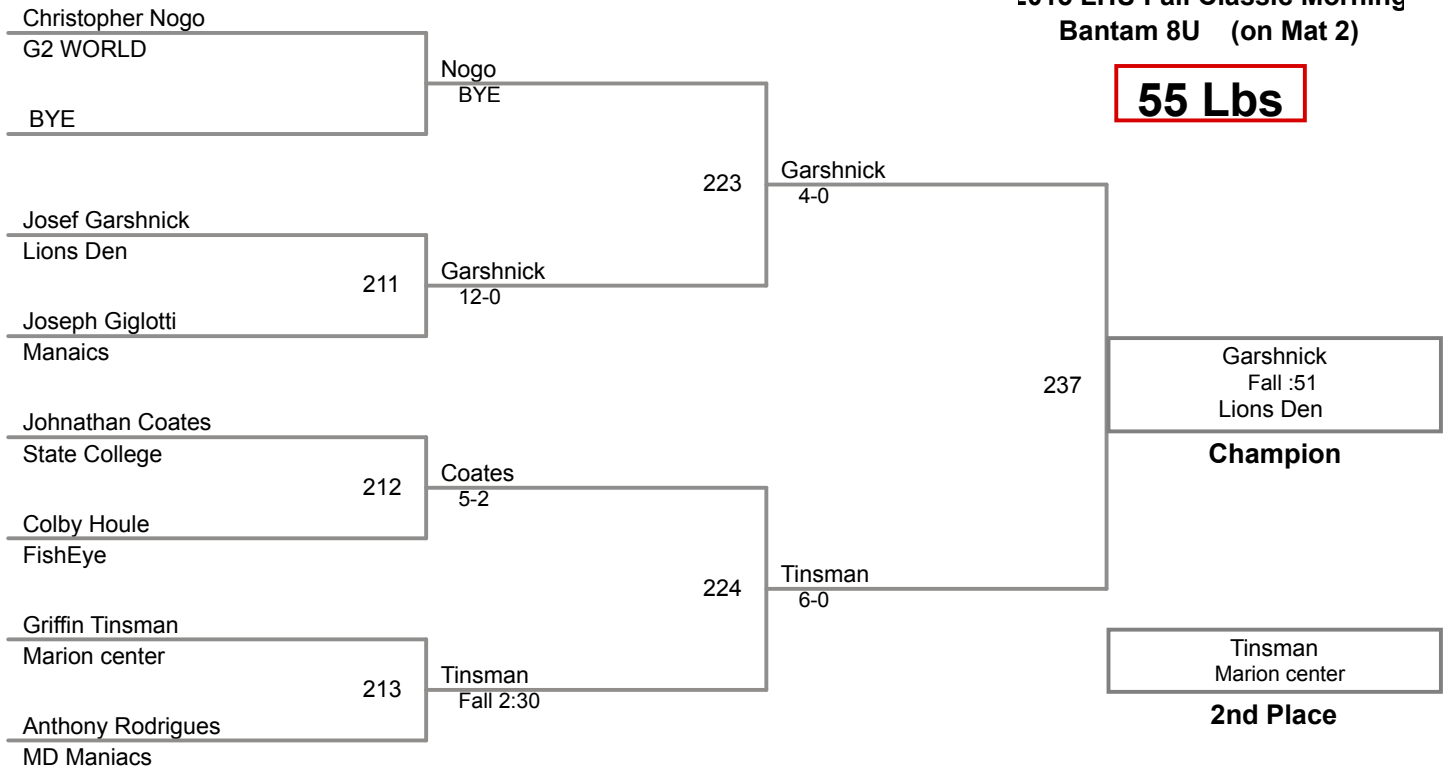

2015 LHU Fall Classic Morning
Bantam 8U (on Mat 2)

55 Lbs

6 Man Round Robin

2015 LHU Fall Classic Morning
Bantam 8U (on Mat 6)

60 Lbs

round 1

Eli Knight			
Clarksburg Panthers	605	Knight	_____
Max McConville		Fall 1:58	
Lions Den			
Gabby Johns			
FishEye	606	Miller	_____
Melvin Miller		TF 15-0	
Ranger Pride			
Seth Kolb			
Benton	607	Kolb	_____
Matthew Sehneider		Fall :40	
Lackawana Trail			

round 4

Eli Knight			
Clarksburg Panthers	622	Knight	_____
Gabby Johns		5-0	
FishEye			
Max McConville			
Lions Den	623	McConville	_____
Matthew Sehneider		Fall 1:49	
Lackawana Trail			
Melvin Miller			
Ranger Pride	624	Miller	_____
Seth Kolb		2-0	
Benton			

round 2

Gabby Johns			
FishEye	610	Kolb	_____
Seth Kolb		Fall 2:31	
Benton			
Max McConville			
Lions Den	611	Miller	_____
Melvin Miller		19-6	
Ranger Pride			
Eli Knight			
Clarksburg Panthers	612	Knight	_____
Matthew Sehneider		Fall :46	
Lackawana Trail			

round 5

Seth Kolb			
Benton	629	Kolb	_____
Max McConville		Fall :31	
Lions Den			
Matthew Sehneider			
Lackawana Trail	630	Johns	_____
Gabby Johns		Fall 1:37	
FishEye			
Eli Knight			
Clarksburg Panthers	631	Miller	_____
Melvin Miller		Tech. Fall 16-0	
Ranger Pride			

round 3

Gabby Johns			
FishEye	617	McConville	_____
Max McConville		4-2	
Lions Den			
Matthew Sehneider			
Lackawana Trail	618	Miller	_____
Melvin Miller		Fall :56	
Ranger Pride			
Seth Kolb			
Benton	619	Kolb	_____
Eli Knight		3-0	
Clarksburg Panthers			

Using HEAD-to-HEAD to break ties
between 1st and 2nd if necessary

Table of Results

Wrestler	Team	W	L	BP	F	TF	Pen
Miller, Melvin	Ranger Pride	5	0	4.5	1	1	0
Kolb, Seth	Benton	4	1	6	3		0
Knight, Eli	Clarksburg Panther	3	2	4	2		0
McConville, Max	Lions Den	2	3	2	1		0
Johns, Gabby	FishEye	1	4	2	1		0
Sehneider, Matthev	Lackawana Trail	0	5				0

1	Melvin Miller Ranger Pride	4	Max McConville Lions Den	Manual Placement
2	Seth Kolb Benton	5	Gabby Johns FishEye	
3	Eli Knight Clarksburg Panthers	6	Matthew Sehneider Lackawana Trail