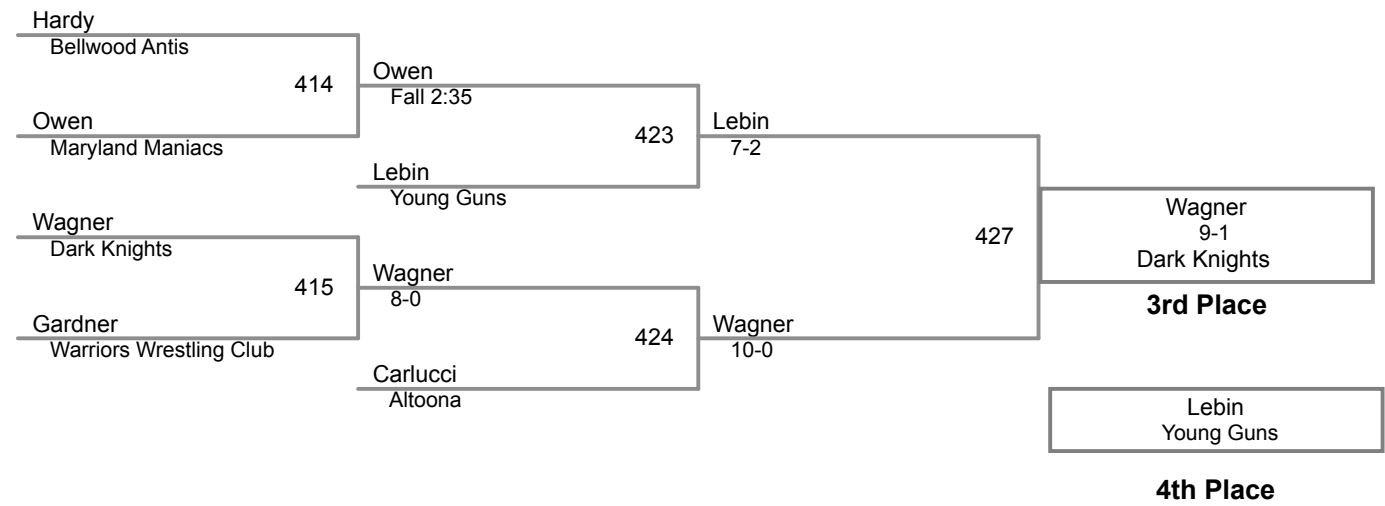

2015 LHU Fall Classic Morning
Cadet 11_12 (on Mat 4)

65 Lbs

5 Man Round Robin

2015 LHU Fall Classic Morning
Cadet 11_12 (on Mat 3)

75 Lbs

round 1

Nicolas Arcadipane		
Dark Knights	301	Chapman Fall 2:54
Blake Chapman		
team tugman		
Dylan` Coy		
North Allegheny	302	Kapusta 5-0
Lucas Kapusta		
Young Guns		
Ronald Trey Kratko		
SMWC Wolfpack		Kratko BYE
BYE		

round 4

Nicolas Arcadipane		
Dark Knights	325	Coy Fall :30
Dylan` Coy		
North Allegheny		
Blake Chapman		
team tugman		Chapman BYE
BYE		
Lucas Kapusta		
Young Guns	326	Kapusta 10-2
Ronald Trey Kratko		
SMWC Wolfpack		

round 2

Dylan` Coy		
North Allegheny	308	Kratko 2-0
Ronald Trey Kratko		
SMWC Wolfpack		
Blake Chapman		
team tugman	309	Kapusta 4-1
Lucas Kapusta		
Young Guns		
Nicolas Arcadipane		
Dark Knights		Arcadipane BYE
BYE		

round 5

Ronald Trey Kratko		
SMWC Wolfpack	330	Chapman 4-0
Blake Chapman		
team tugman		
BYE		
		Coy BYE
Dylan` Coy		
North Allegheny		
Nicolas Arcadipane		
Dark Knights	331	Kapusta 10-0
Lucas Kapusta		
Young Guns		

round 3

Dylan` Coy		
North Allegheny	320	Chapman 4-0
Blake Chapman		
team tugman		
BYE		
		Kapusta BYE
Lucas Kapusta		
Young Guns		
Ronald Trey Kratko		
SMWC Wolfpack	321	Arcadipane 2-0
Nicolas Arcadipane		
Dark Knights		

Using HEAD-to-HEAD to break ties
between 1st and 2nd if necessary

Table of Results

Wrestler	Team	W	L	BP	F	TF	Pen
Kapusta, Lucas	Young Guns	4	0	2			0
Chapman, Blake	team tugman	3	1	2	1		0
Coy, Dylan`	North Allegheny	1	3	2	1		0
Arcadipane, Nicola:	Dark Knights	1	3	0			0
Kratko, Ronald Trey	SMWC Wolfpack	1	3	0			0

1	Lucas Kapusta Young Guns	4	Nicolas Arcadipane Dark Knights	Manual Placement
2	Blake Chapman team tugman	5	Ronald Trey Kratko SMWC Wolfpack	
3	Dylan` Coy North Allegheny	6