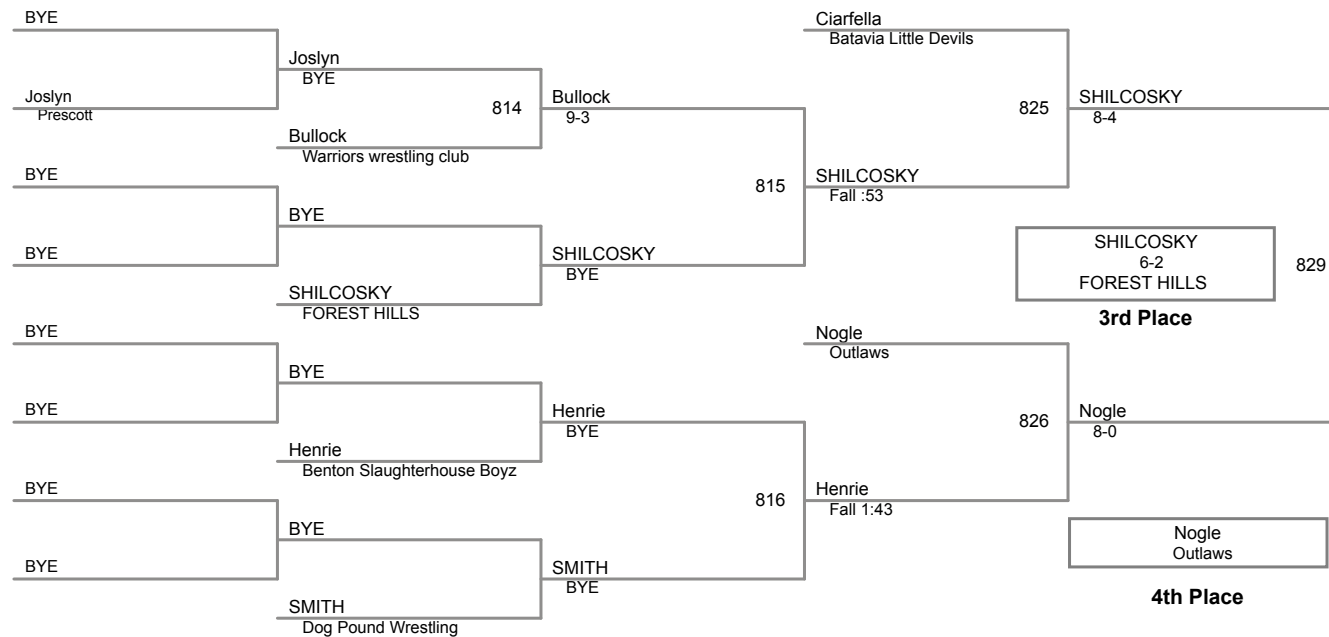

2015 LHU Fall Classic Morning
Midget 9_10 (on Mat 8)

65 Lbs