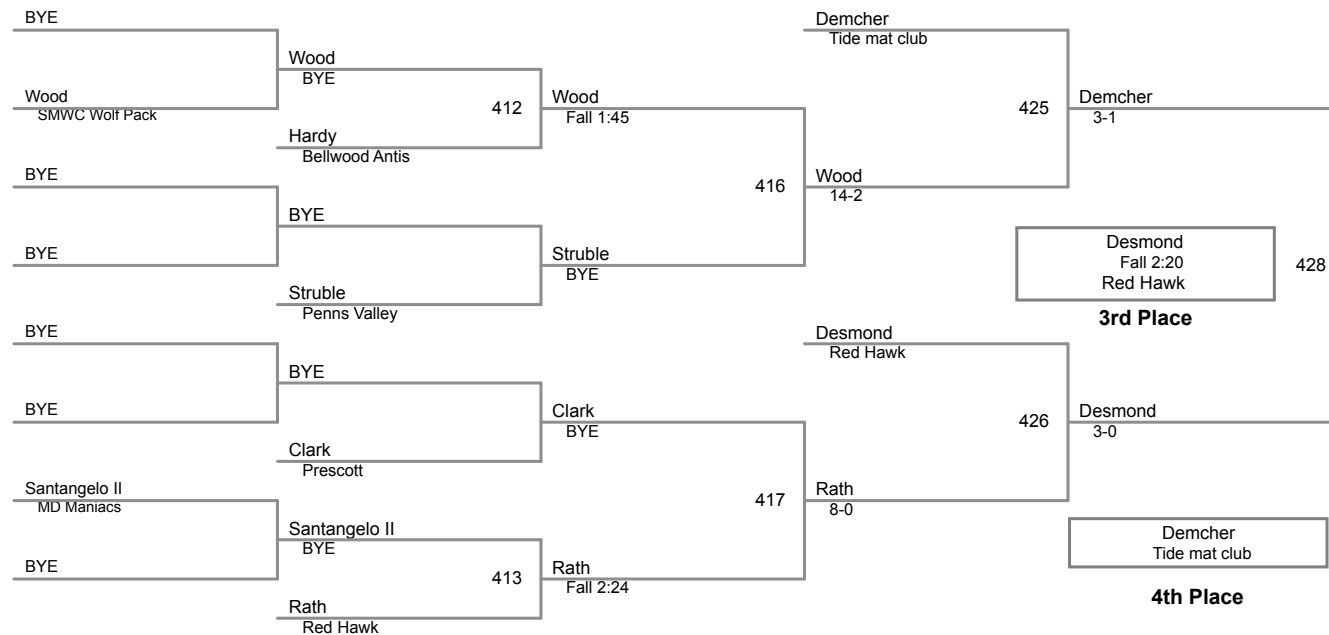

2015 LHU Fall Classic Morning
Midget 9_10 (on Mat 4)

60 Lbs