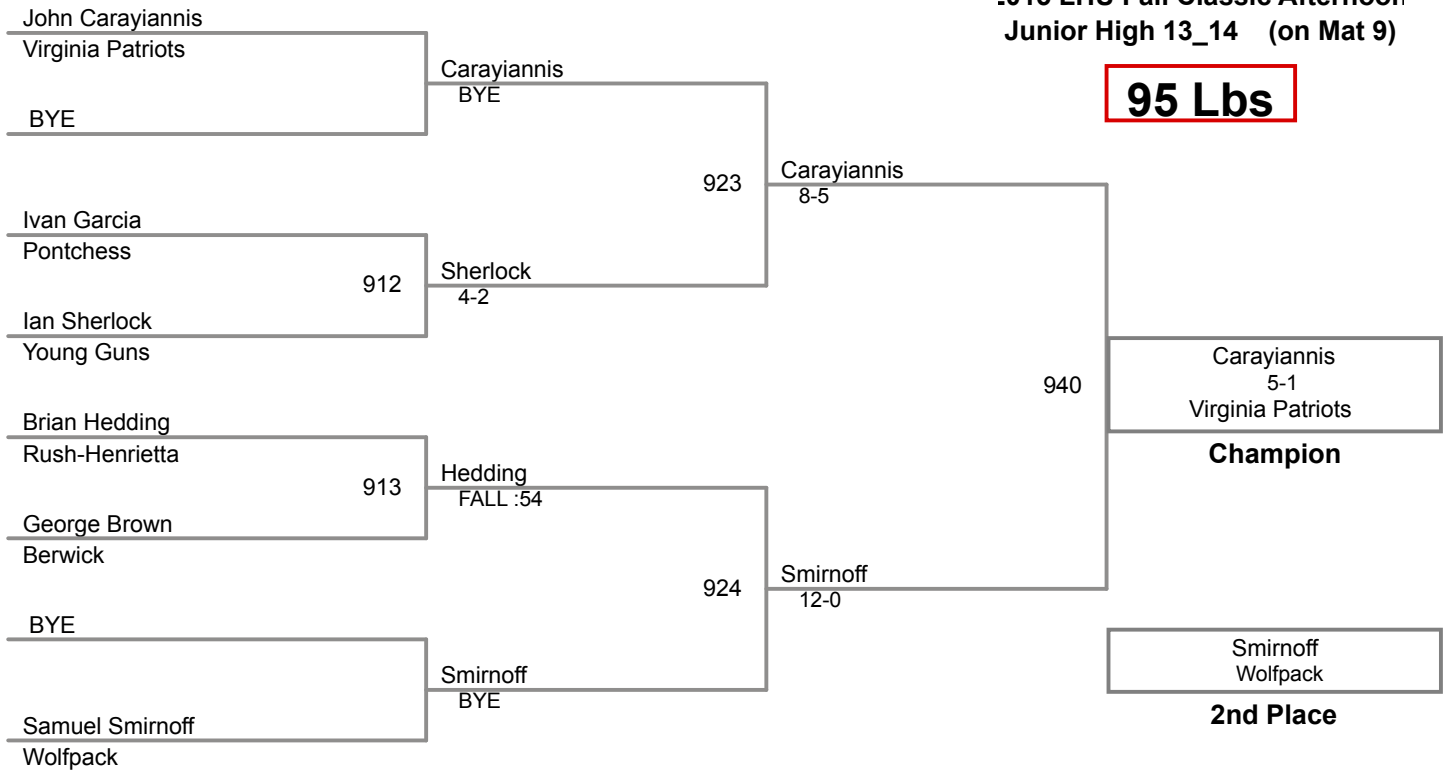

2015 LHU Fall Classic Afternoon
Junior High 13_14 (on Mat 9)

95 Lbs