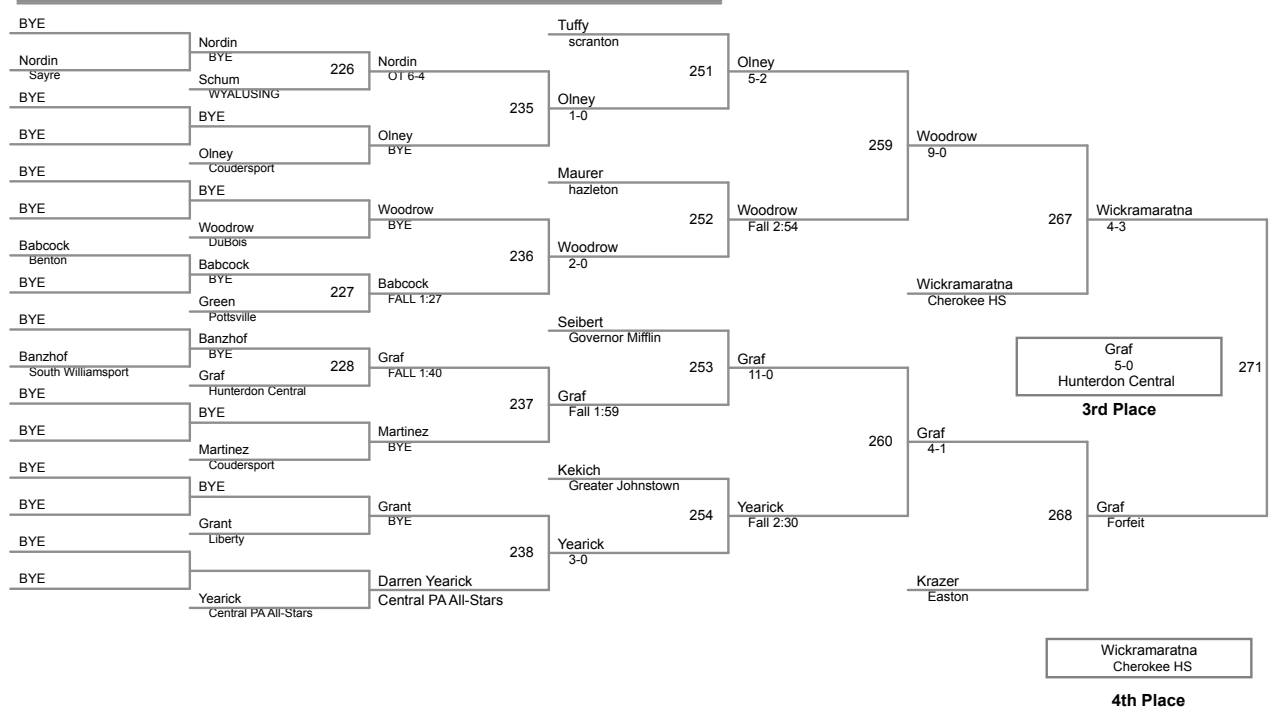

2015 LHU Fall Classic Afternoon
Senior High 15_18 (on Mat 1)

UNL Lbs

108 Lbs

115 Lbs

122 Lbs

128 Lbs

134 Lbs

140 Lbs