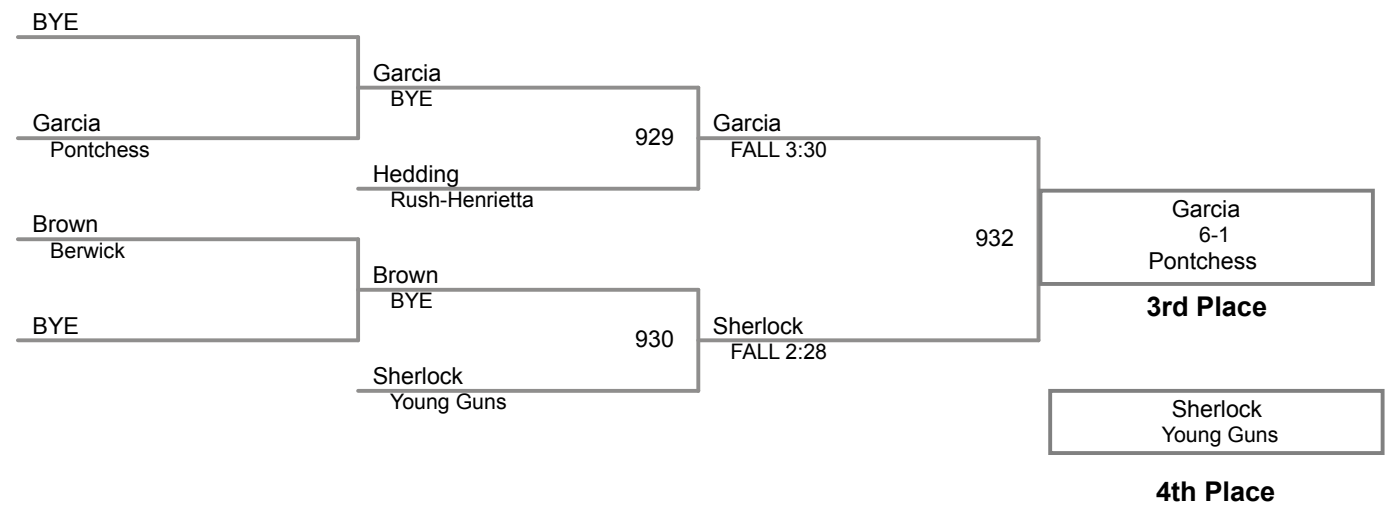

2015 LHU Fall Classic Afternoon
Junior High 13_14 (on Mat 9)

95 Lbs