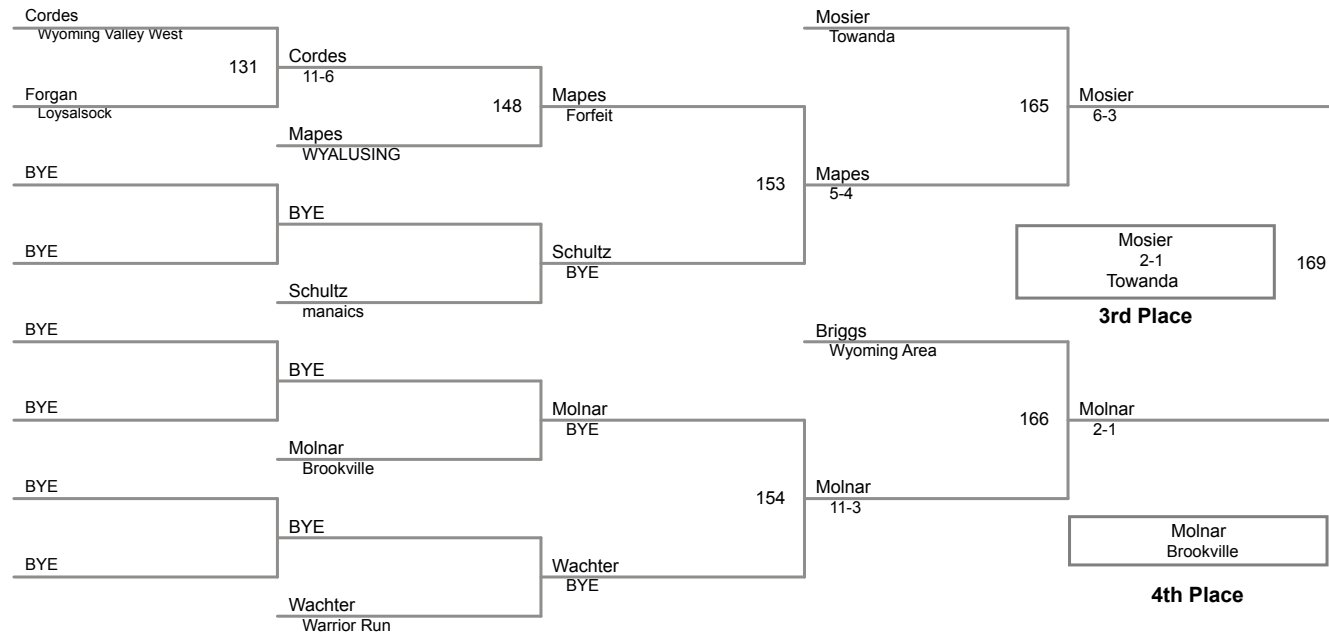

2015 LHU Fall Classic Afternoon
Senior High 15_18 (on Mat 1)

184 Lbs