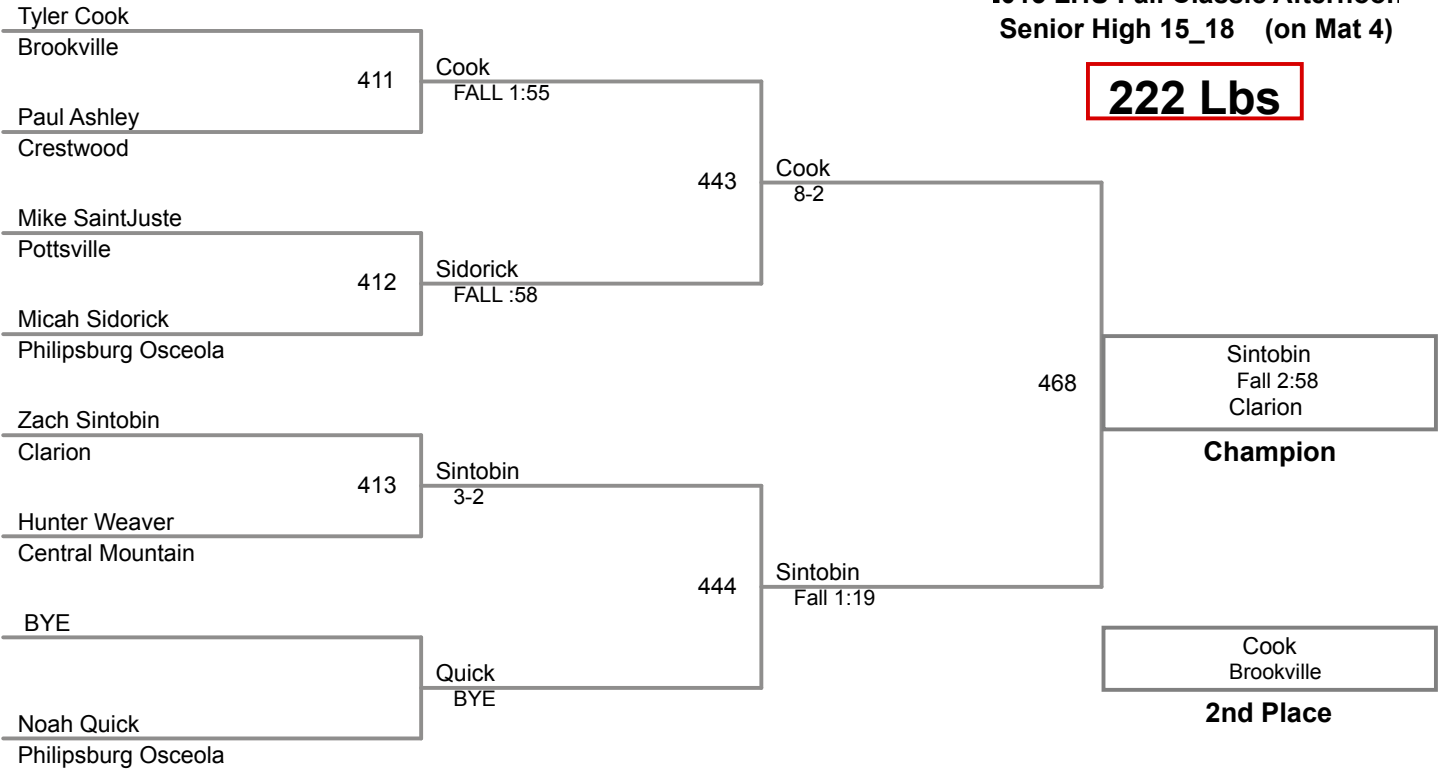

184 Lbs

2015 LHU Fall Classic Afternoon
Senior High 15_18 (on Mat 3)

197 Lbs

2015 LHU Fall Classic Afternoon
Senior High 15_18 (on Mat 4)

222 Lbs

4-Man Round Robin

2015 LHU Fall Classic Afternoon
Junior High 13_14 (on Mat 9)