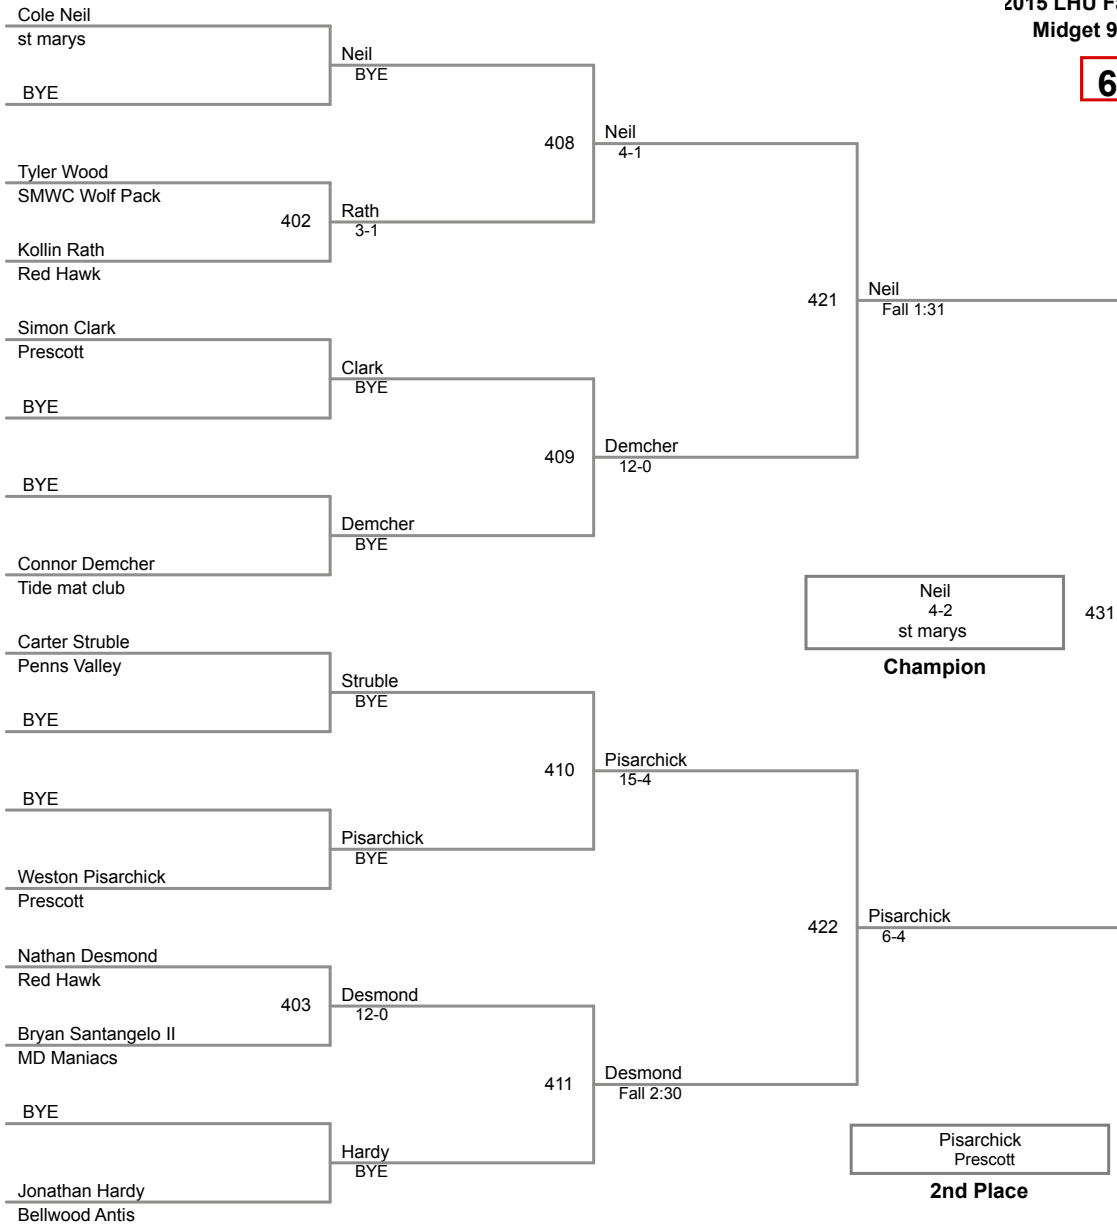

2015 LHU Fall Classic Morning
Midget 9_10 (on Mat 4)

60 Lbs