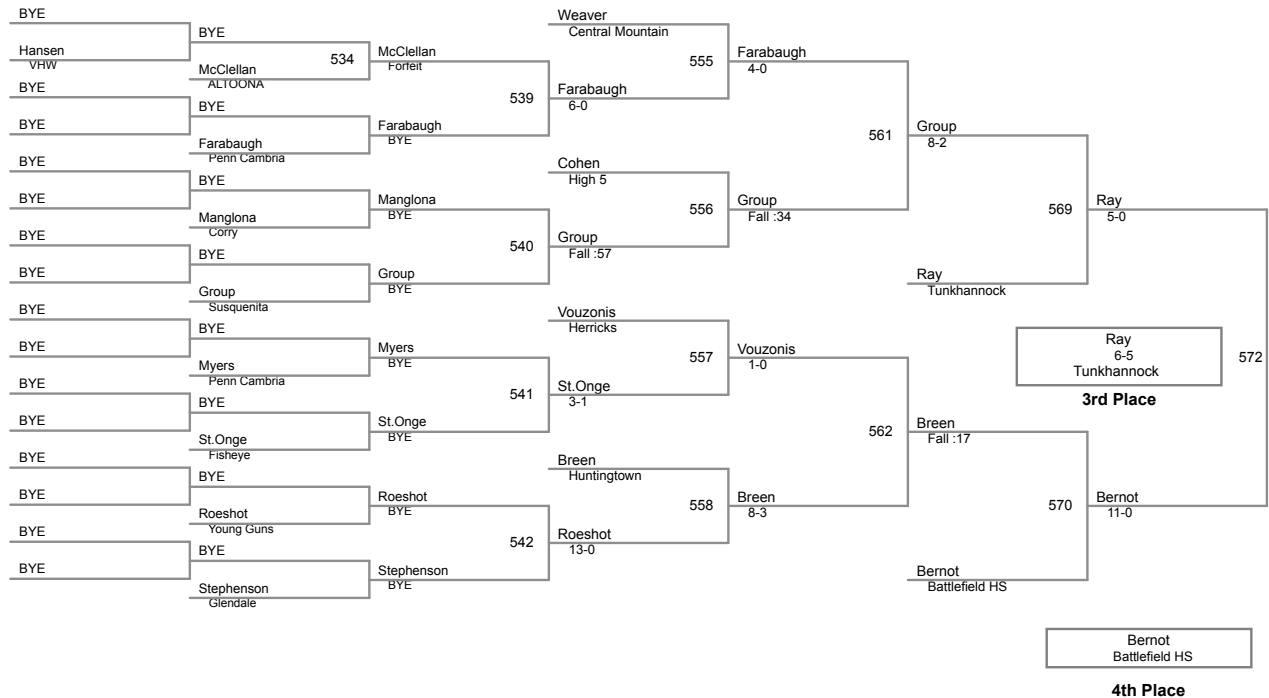

147 Lbs

154 Lbs

Champion

2nd Place

154 Lbs

162 Lbs

172 Lbs

2015 LHU Fall Classic Afternoon
Senior High 15_18 (on Mat 1)