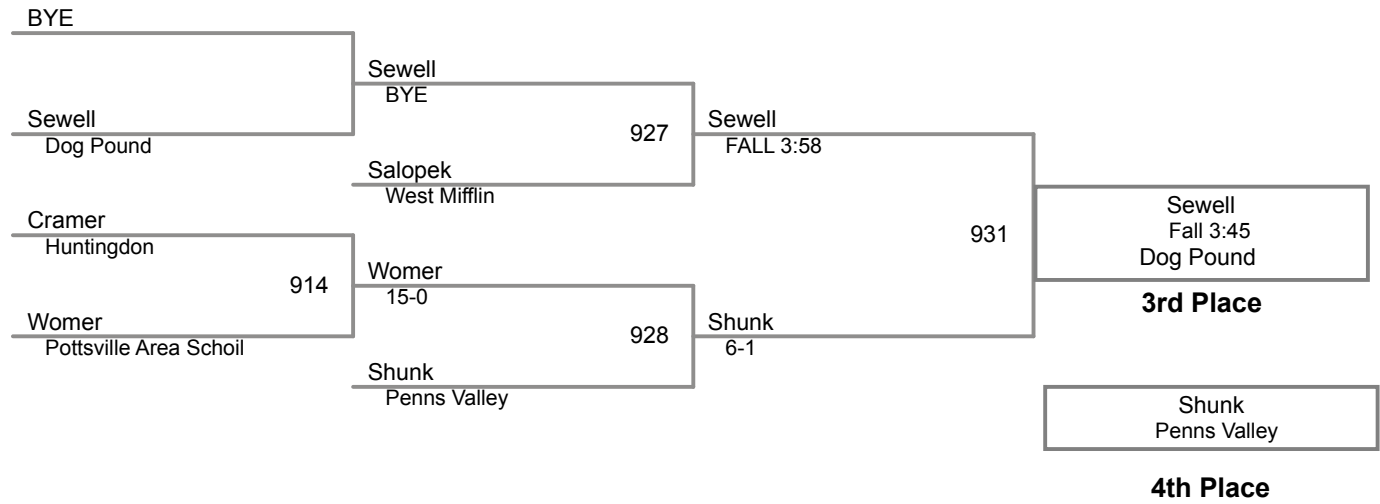

2015 LHU Fall Classic Afternoon
Junior High 13_14 (on Mat 9)

90 Lbs