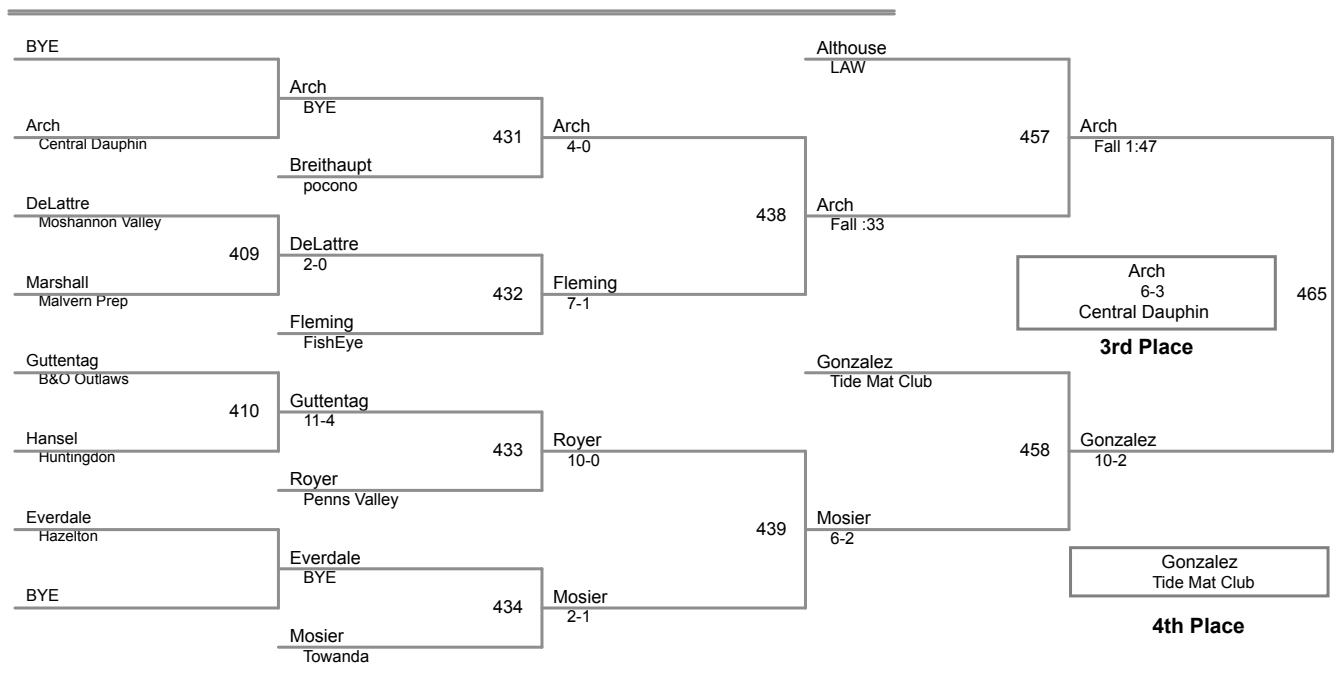

95 Lbs

2015 LHU Fall Classic Afternoon
Junior High 13_14 (on Mat 4)

100 Lbs

2015 LHU Fall Classic Afternoon
Junior High 13_14 (on Mat 4)

108 Lbs

2015 LHU Fall Classic Afternoon
Junior High 13_14 (on Mat 4)