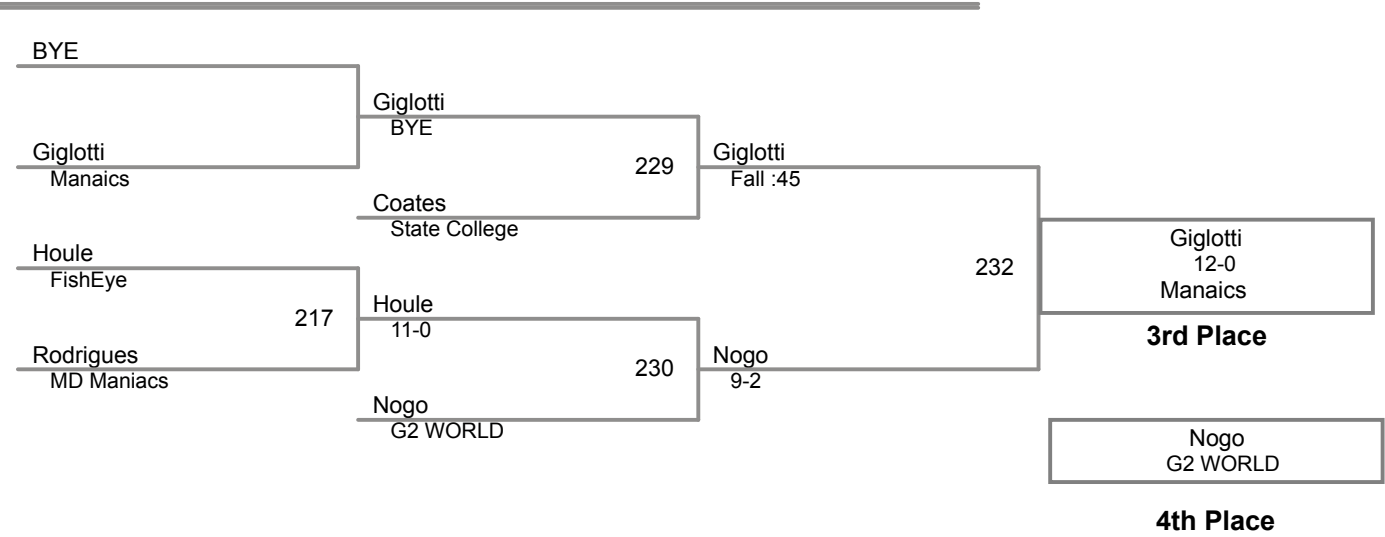

2015 LHU Fall Classic Morning
Bantam 8U (on Mat 2)

55 Lbs

6 Man Round Robin

2015 LHU Fall Classic Morning
Bantam 8U (on Mat 6)

60 Lbs

round 1

Eli Knight			
Clarksburg Panthers	605	Knight	_____
Max McConville		Fall 1:58	
Lions Den			
Gabby Johns			
FishEye	606	Miller	_____
Melvin Miller		TF 15-0	
Ranger Pride			
Seth Kolb			
Benton	607	Kolb	_____
Matthew Sehneider		Fall :40	
Lackawana Trail			

round 4

Eli Knight			
Clarksburg Panthers	622	Knight	_____
Gabby Johns		5-0	
FishEye			
Max McConville			
Lions Den	623	McConville	_____
Matthew Sehneider		Fall 1:49	
Lackawana Trail			
Melvin Miller			
Ranger Pride	624	Miller	_____
Seth Kolb		2-0	
Benton			

round 2

Gabby Johns			
FishEye	610	Kolb	_____
Seth Kolb		Fall 2:31	
Benton			
Max McConville			
Lions Den	611	Miller	_____
Melvin Miller		19-6	
Ranger Pride			
Eli Knight			
Clarksburg Panthers	612	Knight	_____
Matthew Sehneider		Fall :46	
Lackawana Trail			

round 5

Seth Kolb			
Benton	629	Kolb	_____
Max McConville		Fall :31	
Lions Den			
Matthew Sehneider			
Lackawana Trail	630	Johns	_____
Gabby Johns		Fall 1:37	
FishEye			
Eli Knight			
Clarksburg Panthers	631	Miller	_____
Melvin Miller		Tech. Fall 16-0	
Ranger Pride			

round 3

Gabby Johns			
FishEye	617	McConville	_____
Max McConville		4-2	
Lions Den			
Matthew Sehneider			
Lackawana Trail	618	Miller	_____
Melvin Miller		Fall :56	
Ranger Pride			
Seth Kolb			
Benton	619	Kolb	_____
Eli Knight		3-0	
Clarksburg Panthers			

Using HEAD-to-HEAD to break ties
between 1st and 2nd if necessary

Table of Results

Wrestler	Team	W	L	BP	F	TF	Pen
Miller, Melvin	Ranger Pride	5	0	4.5	1	1	0
Kolb, Seth	Benton	4	1	6	3		0
Knight, Eli	Clarksburg Panther	3	2	4	2		0
McConville, Max	Lions Den	2	3	2	1		0
Johns, Gabby	FishEye	1	4	2	1		0
Sehneider, Matthev	Lackawana Trail	0	5				0

1	Melvin Miller Ranger Pride	4	Max McConville Lions Den	Manual Placement
2	Seth Kolb Benton	5	Gabby Johns FishEye	
3	Eli Knight Clarksburg Panthers	6	Matthew Sehneider Lackawana Trail