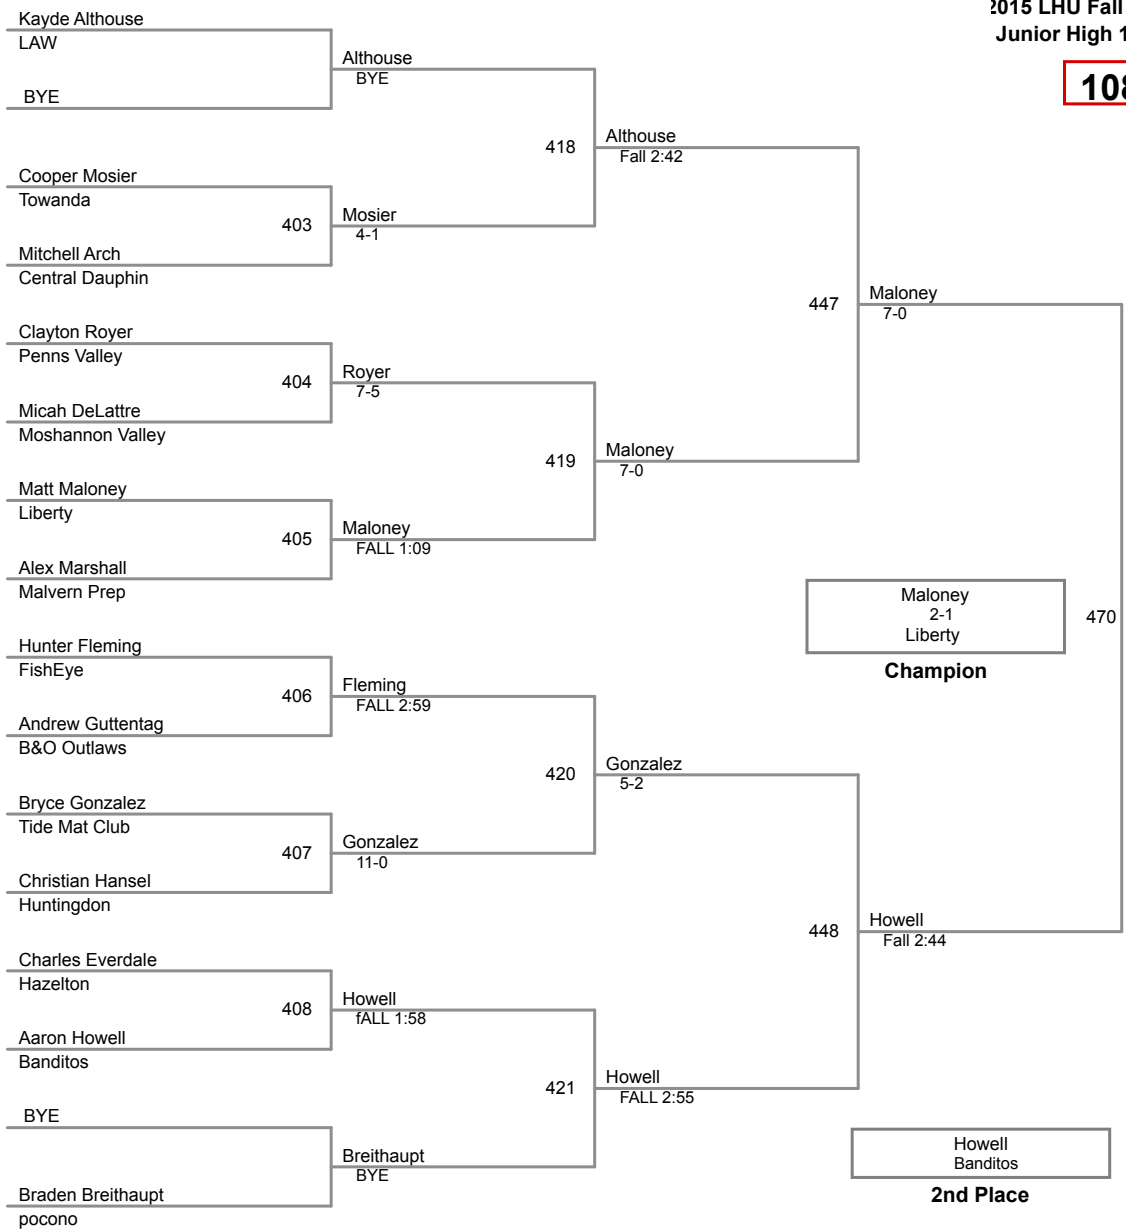

95 Lbs

2015 LHU Fall Classic Afternoon
Junior High 13_14 (on Mat 4)

100 Lbs

2015 LHU Fall Classic Afternoon
Junior High 13_14 (on Mat 4)

108 Lbs

2015 LHU Fall Classic Afternoon
Junior High 13_14 (on Mat 4)