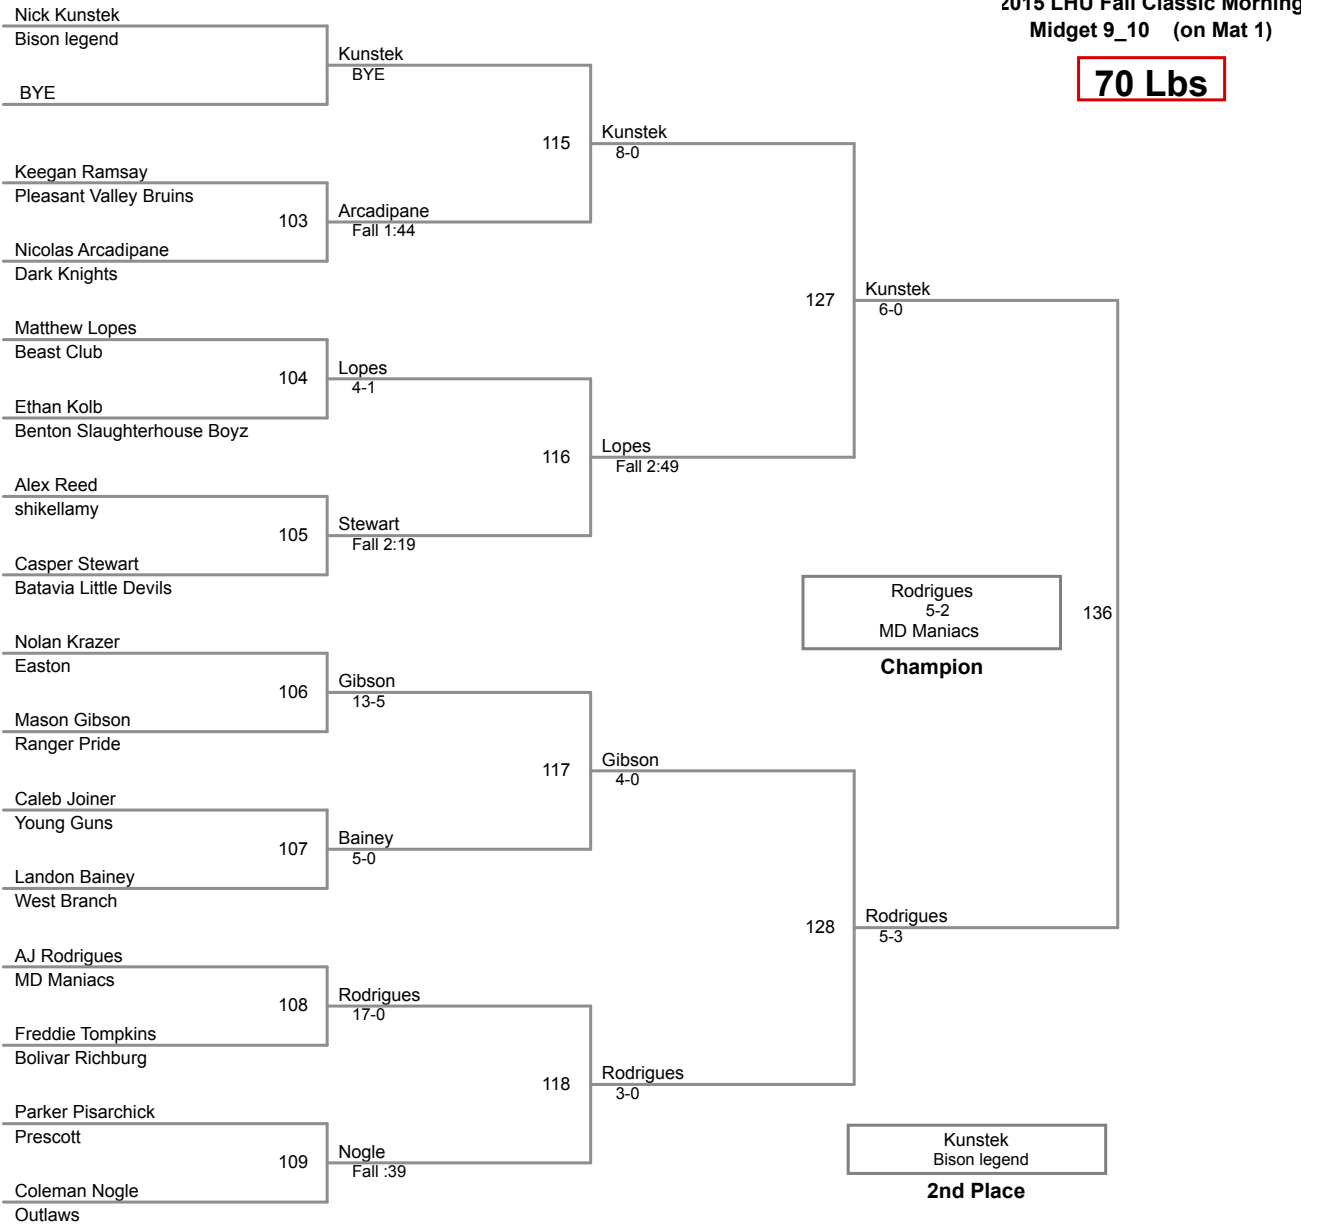

2015 LHU Fall Classic Morning
Midget 9_10 (on Mat 1)

70 Lbs