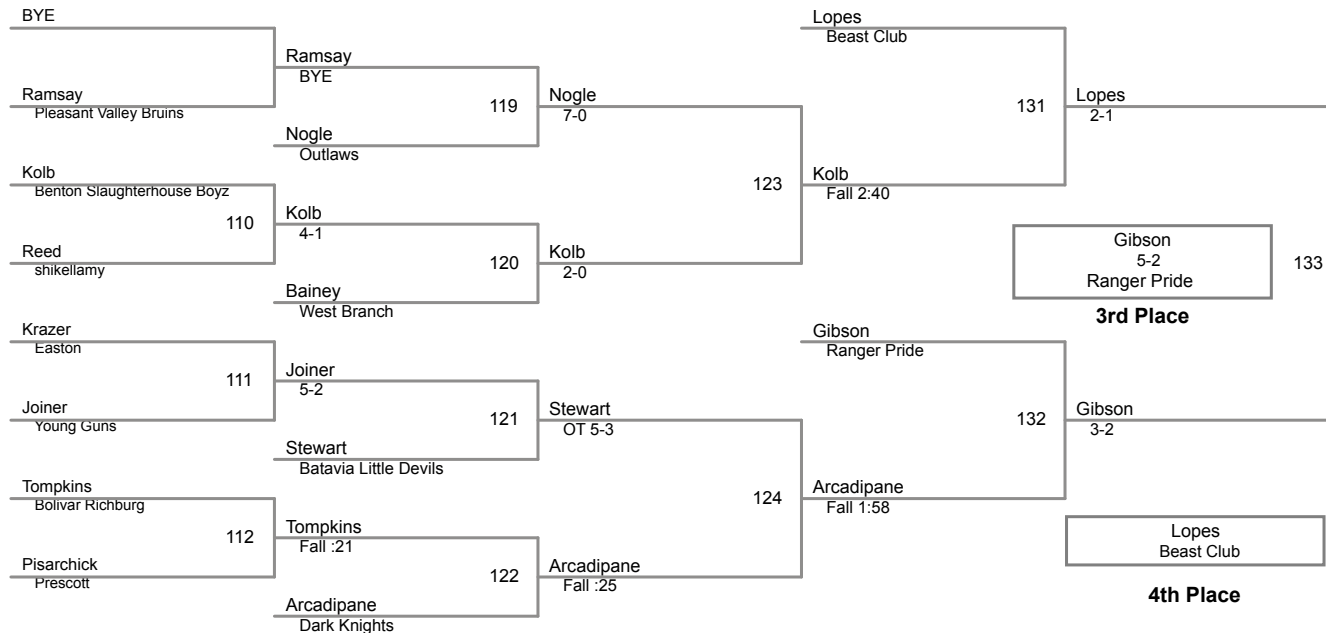

60 Lbs

2015 LHU Fall Classic Morning
Midget 9_10 (on Mat 8)

65 Lbs

2015 LHU Fall Classic Morning
Midget 9_10 (on Mat 1)

70 Lbs

2015 LHU Fall Classic Morning
Midget 9_10 (on Mat 7)

75 Lbs

4-Man Round Robin