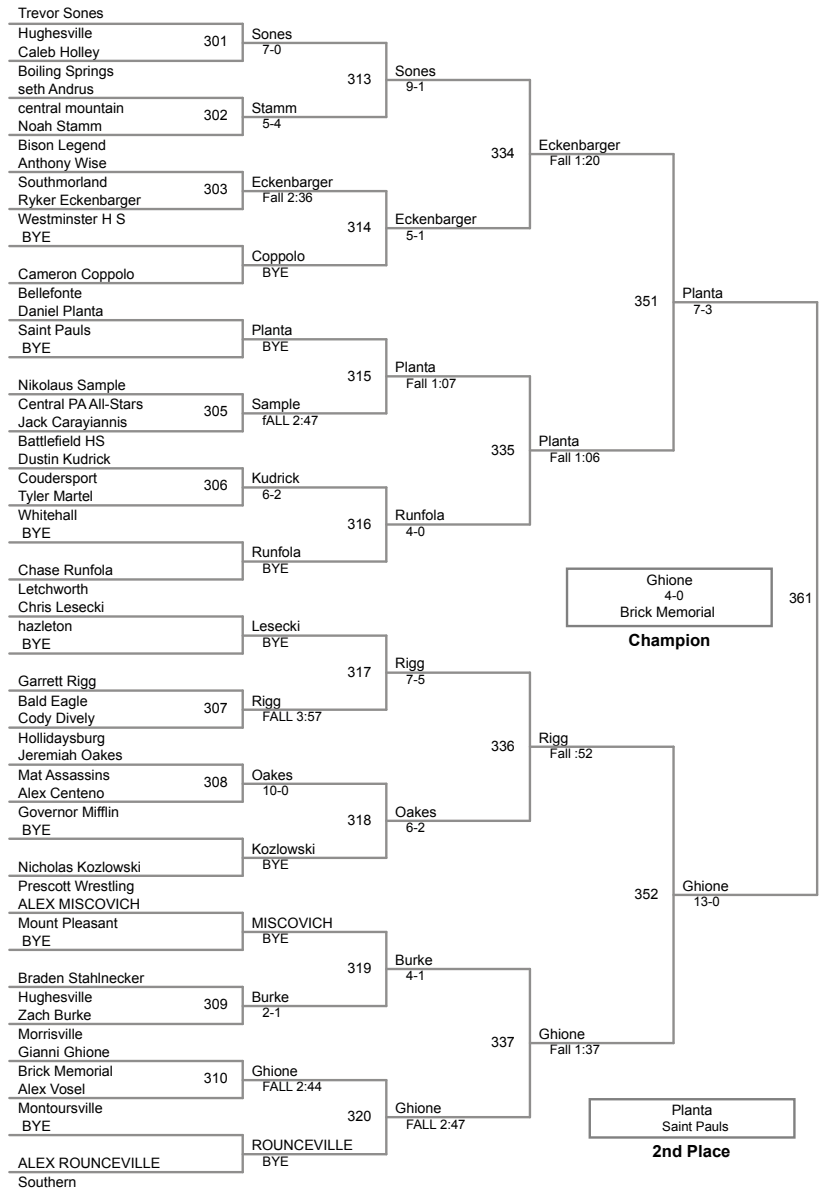

2015 LHU Fall Classic Afternoon
Senior High 15_18 (on Mat 1)

UNL Lbs

108 Lbs

115 Lbs

122 Lbs

128 Lbs

134 Lbs

140 Lbs