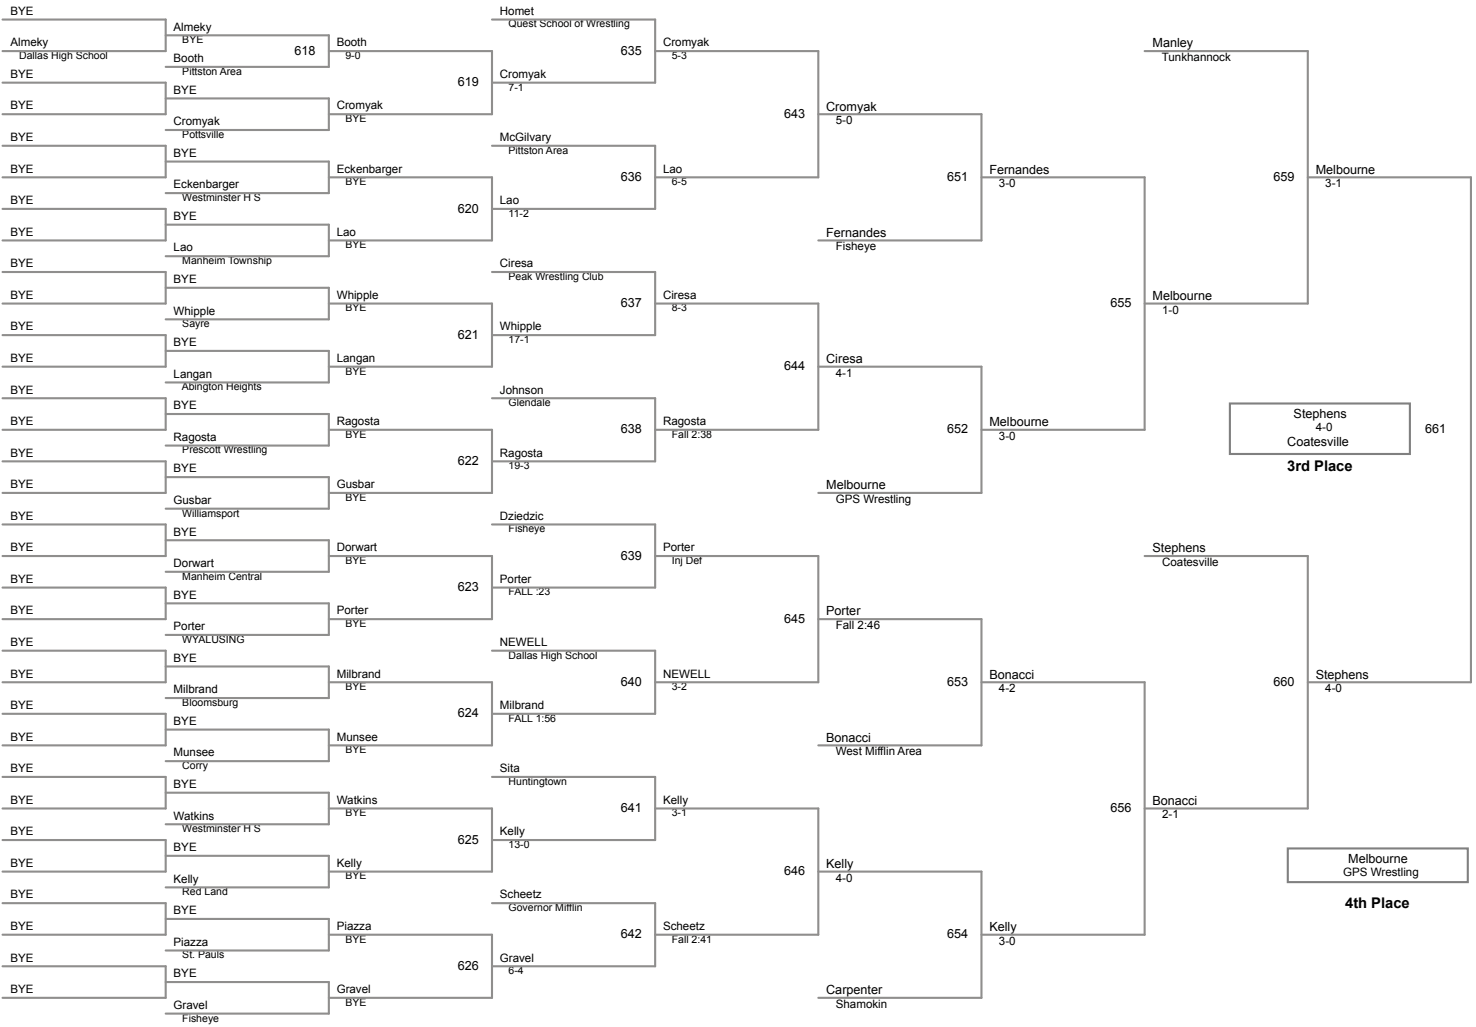

147 Lbs

154 Lbs

Champion

2nd Place

154 Lbs

162 Lbs

172 Lbs

2015 LHU Fall Classic Afternoon
Senior High 15_18 (on Mat 1)