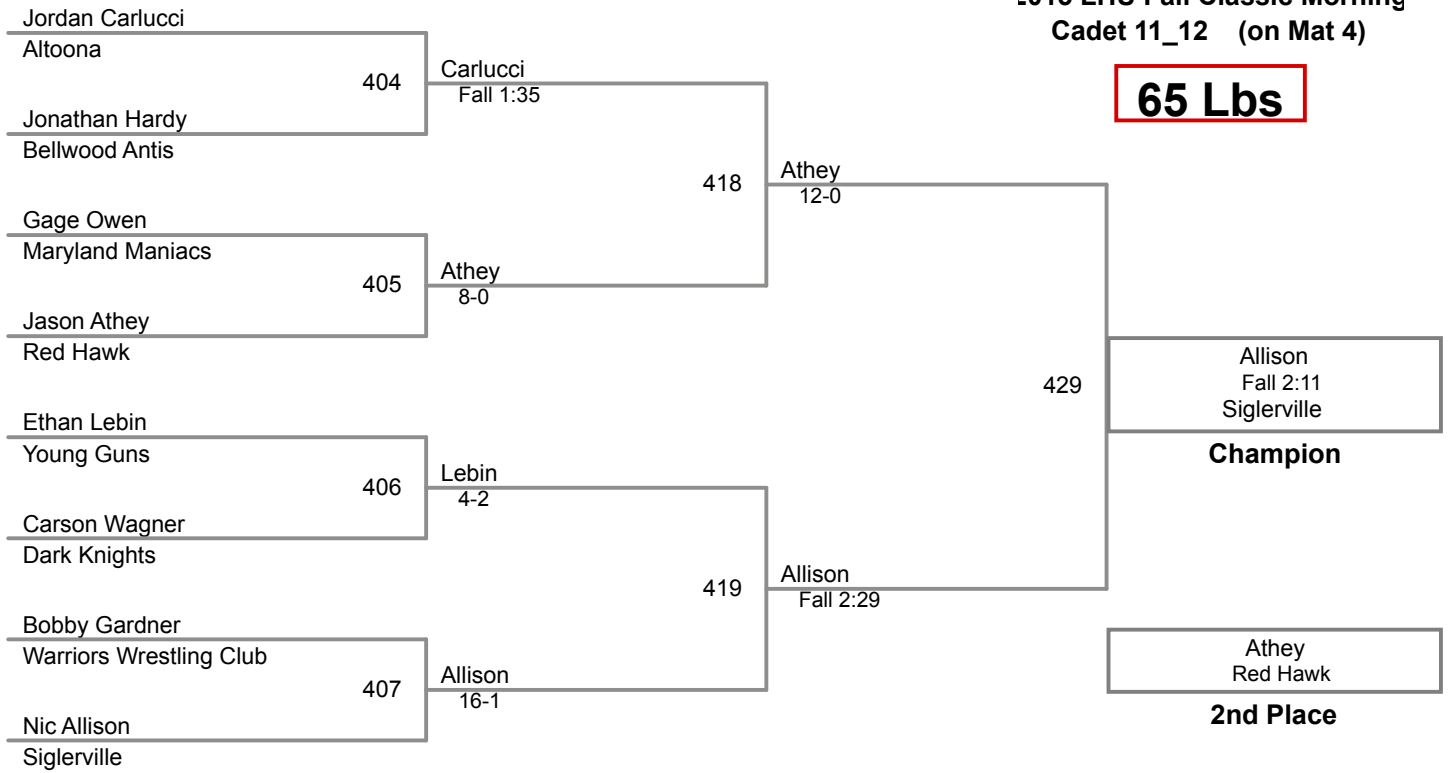

2015 LHU Fall Classic Morning
Cadet 11_12 (on Mat 4)

65 Lbs

5 Man Round Robin

2015 LHU Fall Classic Morning
Cadet 11_12 (on Mat 3)

75 Lbs

round 1

Nicolas Arcadipane		
Dark Knights	301	Chapman Fall 2:54
Blake Chapman		
team tugman		
Dylan` Coy		
North Allegheny	302	Kapusta 5-0
Lucas Kapusta		
Young Guns		
Ronald Trey Kratko		
SMWC Wolfpack		Kratko BYE
BYE		

round 4

Nicolas Arcadipane		
Dark Knights	325	Coy Fall :30
Dylan` Coy		
North Allegheny		
Blake Chapman		
team tugman		Chapman BYE
BYE		
Lucas Kapusta		
Young Guns	326	Kapusta 10-2
Ronald Trey Kratko		
SMWC Wolfpack		

round 2

Dylan` Coy		
North Allegheny	308	Kratko 2-0
Ronald Trey Kratko		
SMWC Wolfpack		
Blake Chapman		
team tugman	309	Kapusta 4-1
Lucas Kapusta		
Young Guns		
Nicolas Arcadipane		
Dark Knights		Arcadipane BYE
BYE		

round 5

Ronald Trey Kratko		
SMWC Wolfpack	330	Chapman 4-0
Blake Chapman		
team tugman		
BYE		
		Coy BYE
Dylan` Coy		
North Allegheny		
Nicolas Arcadipane		
Dark Knights	331	Kapusta 10-0
Lucas Kapusta		
Young Guns		

round 3

Dylan` Coy		
North Allegheny	320	Chapman 4-0
Blake Chapman		
team tugman		
BYE		
		Kapusta BYE
Lucas Kapusta		
Young Guns		
Ronald Trey Kratko		
SMWC Wolfpack	321	Arcadipane 2-0
Nicolas Arcadipane		
Dark Knights		

Using HEAD-to-HEAD to break ties
between 1st and 2nd if necessary

Table of Results

Wrestler	Team	W	L	BP	F	TF	Pen
Kapusta, Lucas	Young Guns	4	0	2			0
Chapman, Blake	team tugman	3	1	2	1		0
Coy, Dylan`	North Allegheny	1	3	2	1		0
Arcadipane, Nicola:	Dark Knights	1	3	0			0
Kratko, Ronald Trey	SMWC Wolfpack	1	3	0			0

1	Lucas Kapusta Young Guns	4	Nicolas Arcadipane Dark Knights	Manual Placement
2	Blake Chapman team tugman	5	Ronald Trey Kratko SMWC Wolfpack	
3	Dylan` Coy North Allegheny	6