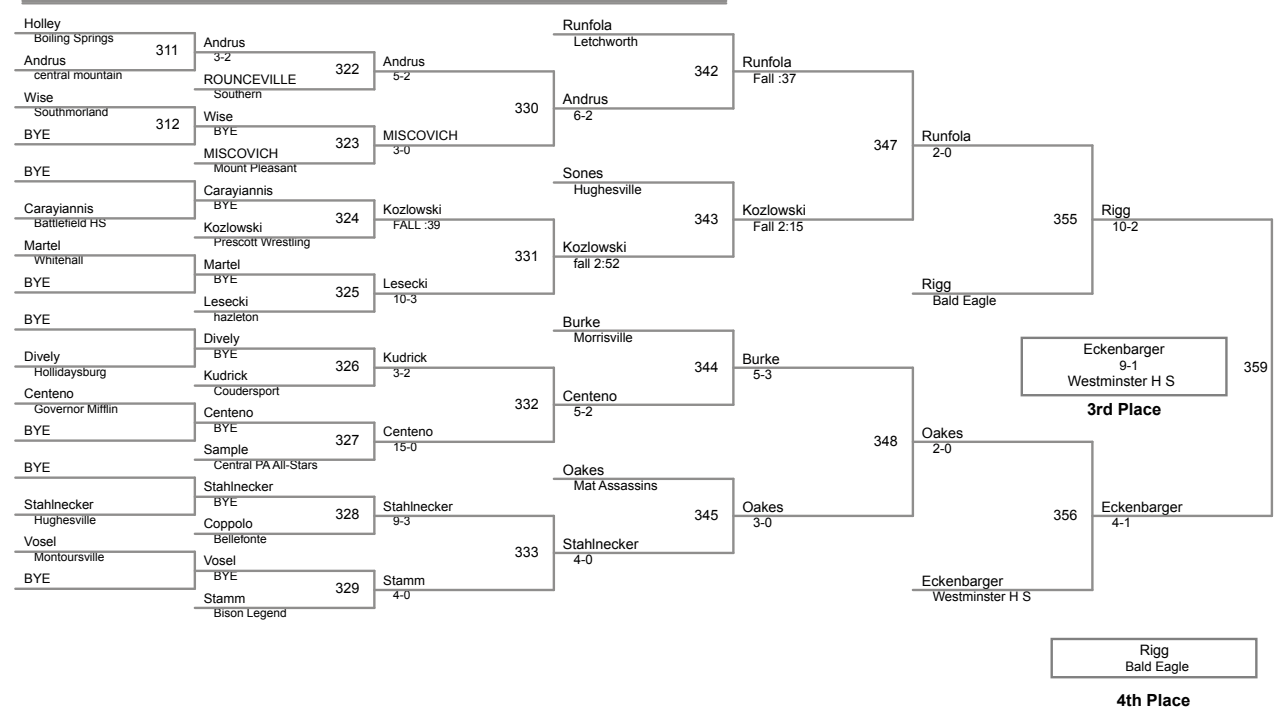

2015 LHU Fall Classic Afternoon
Senior High 15_18 (on Mat 1)

UNL Lbs

108 Lbs

115 Lbs

122 Lbs

128 Lbs

134 Lbs

140 Lbs