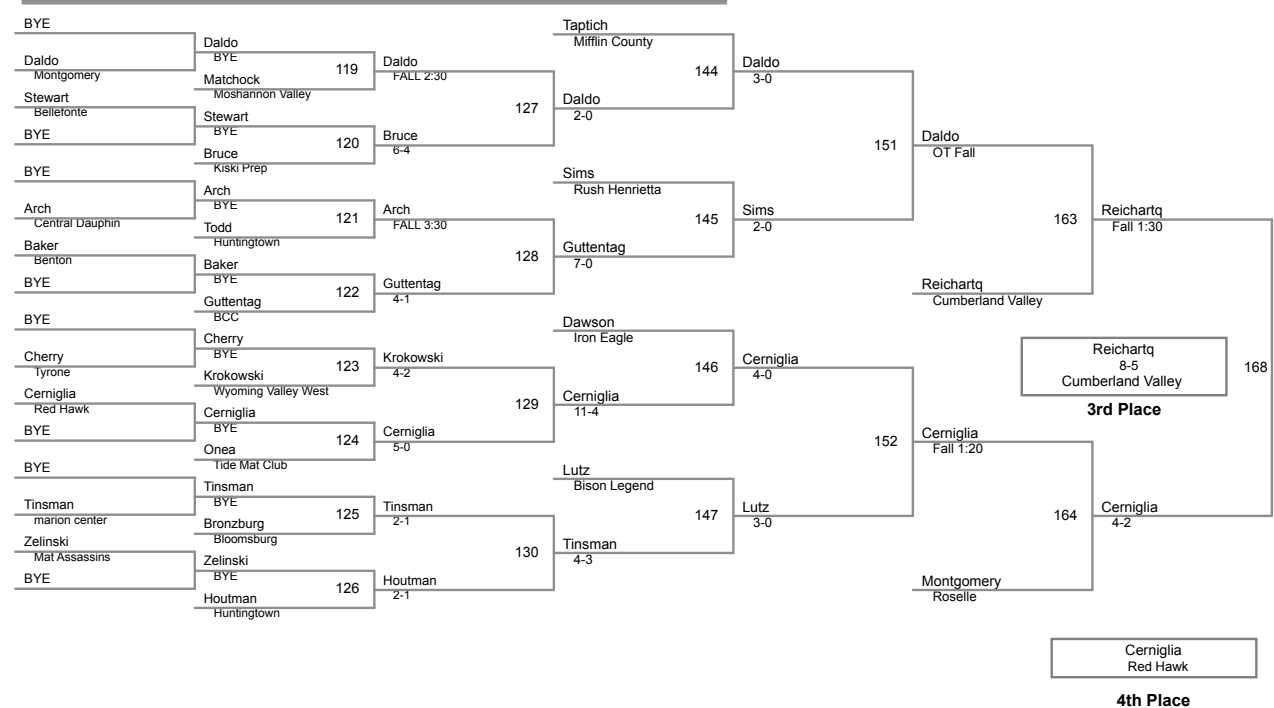

2015 LHU Fall Classic Afternoon
Senior High 15_18 (on Mat 1)

UNL Lbs

108 Lbs

115 Lbs

122 Lbs

128 Lbs

134 Lbs

140 Lbs