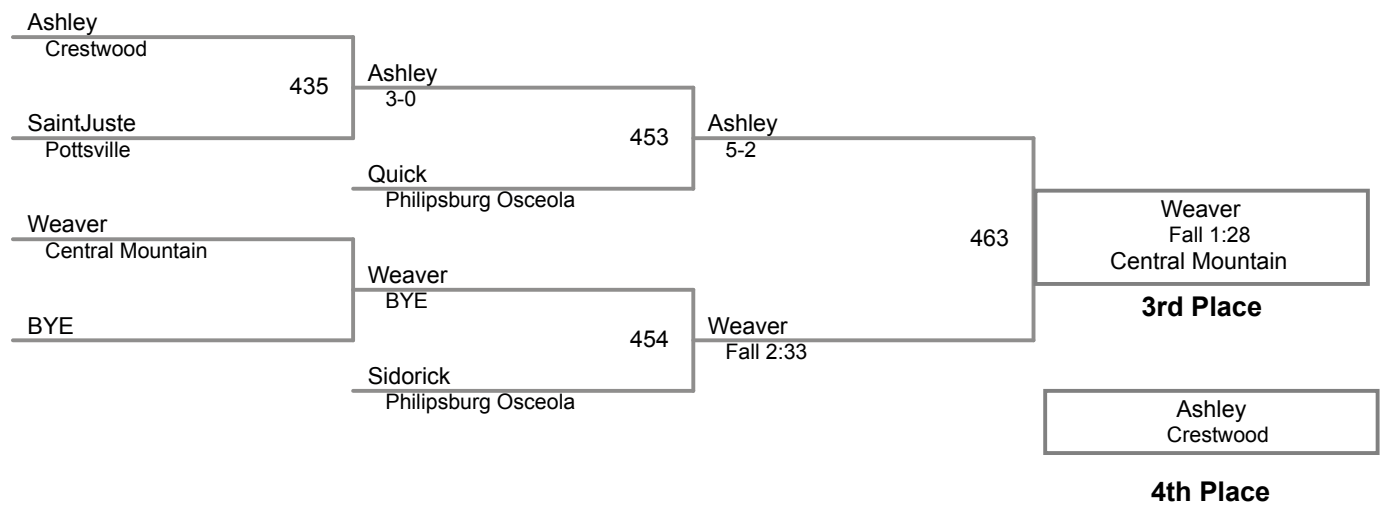

184 Lbs

2015 LHU Fall Classic Afternoon
Senior High 15_18 (on Mat 3)

197 Lbs

2015 LHU Fall Classic Afternoon
Senior High 15_18 (on Mat 4)

222 Lbs

4-Man Round Robin

2015 LHU Fall Classic Afternoon
Junior High 13_14 (on Mat 9)