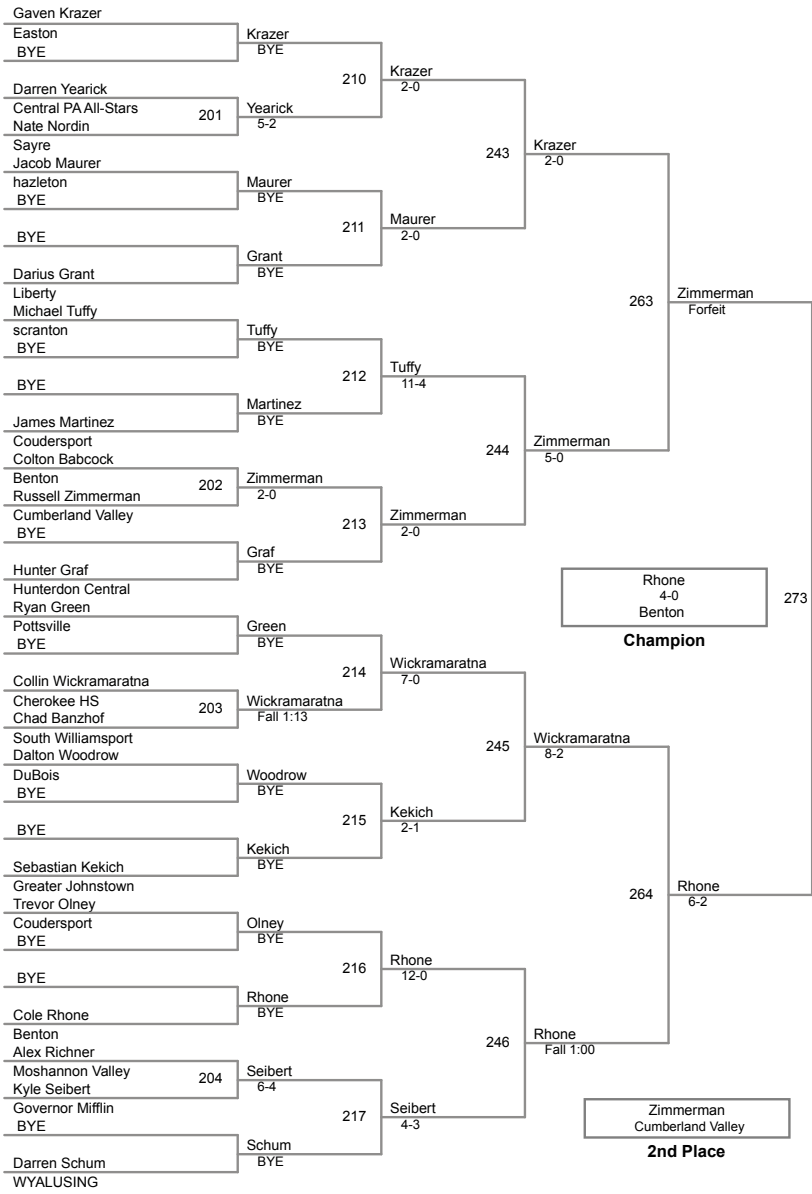

2015 LHU Fall Classic Afternoon
Senior High 15_18 (on Mat 1)

UNL Lbs

108 Lbs

115 Lbs

122 Lbs

128 Lbs

134 Lbs

140 Lbs