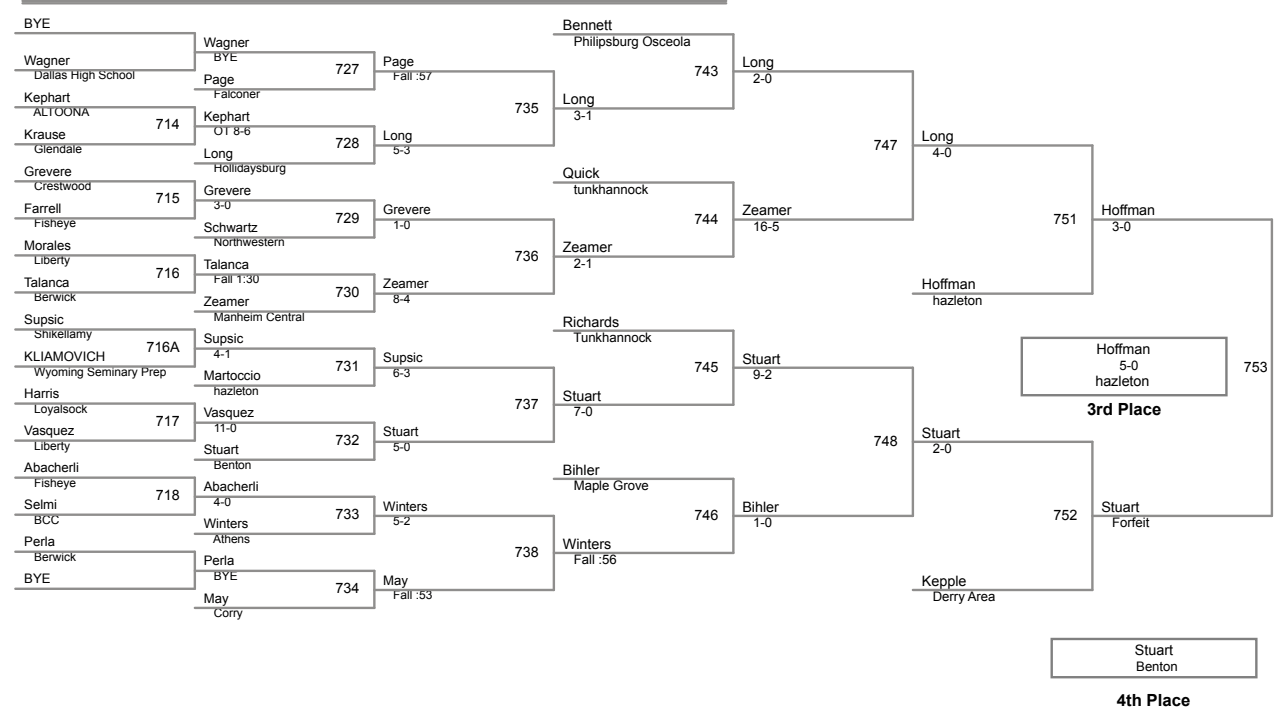

2015 LHU Fall Classic Afternoon
Senior High 15_18 (on Mat 1)

UNL Lbs

108 Lbs

115 Lbs

122 Lbs

128 Lbs

134 Lbs

140 Lbs