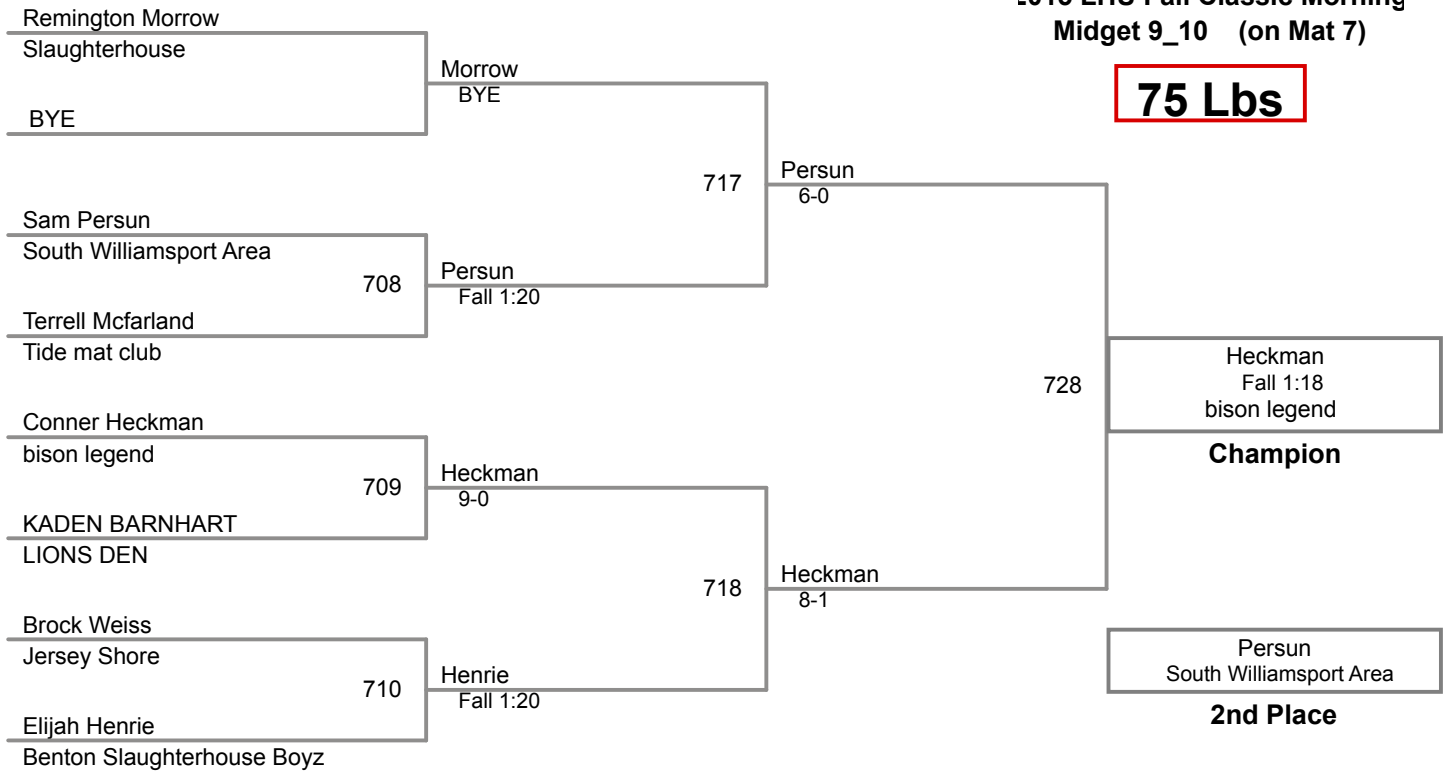

60 Lbs

2015 LHU Fall Classic Morning
Midget 9_10 (on Mat 8)

65 Lbs

2015 LHU Fall Classic Morning
Midget 9_10 (on Mat 1)

70 Lbs

2015 LHU Fall Classic Morning
Midget 9_10 (on Mat 7)

75 Lbs

4-Man Round Robin