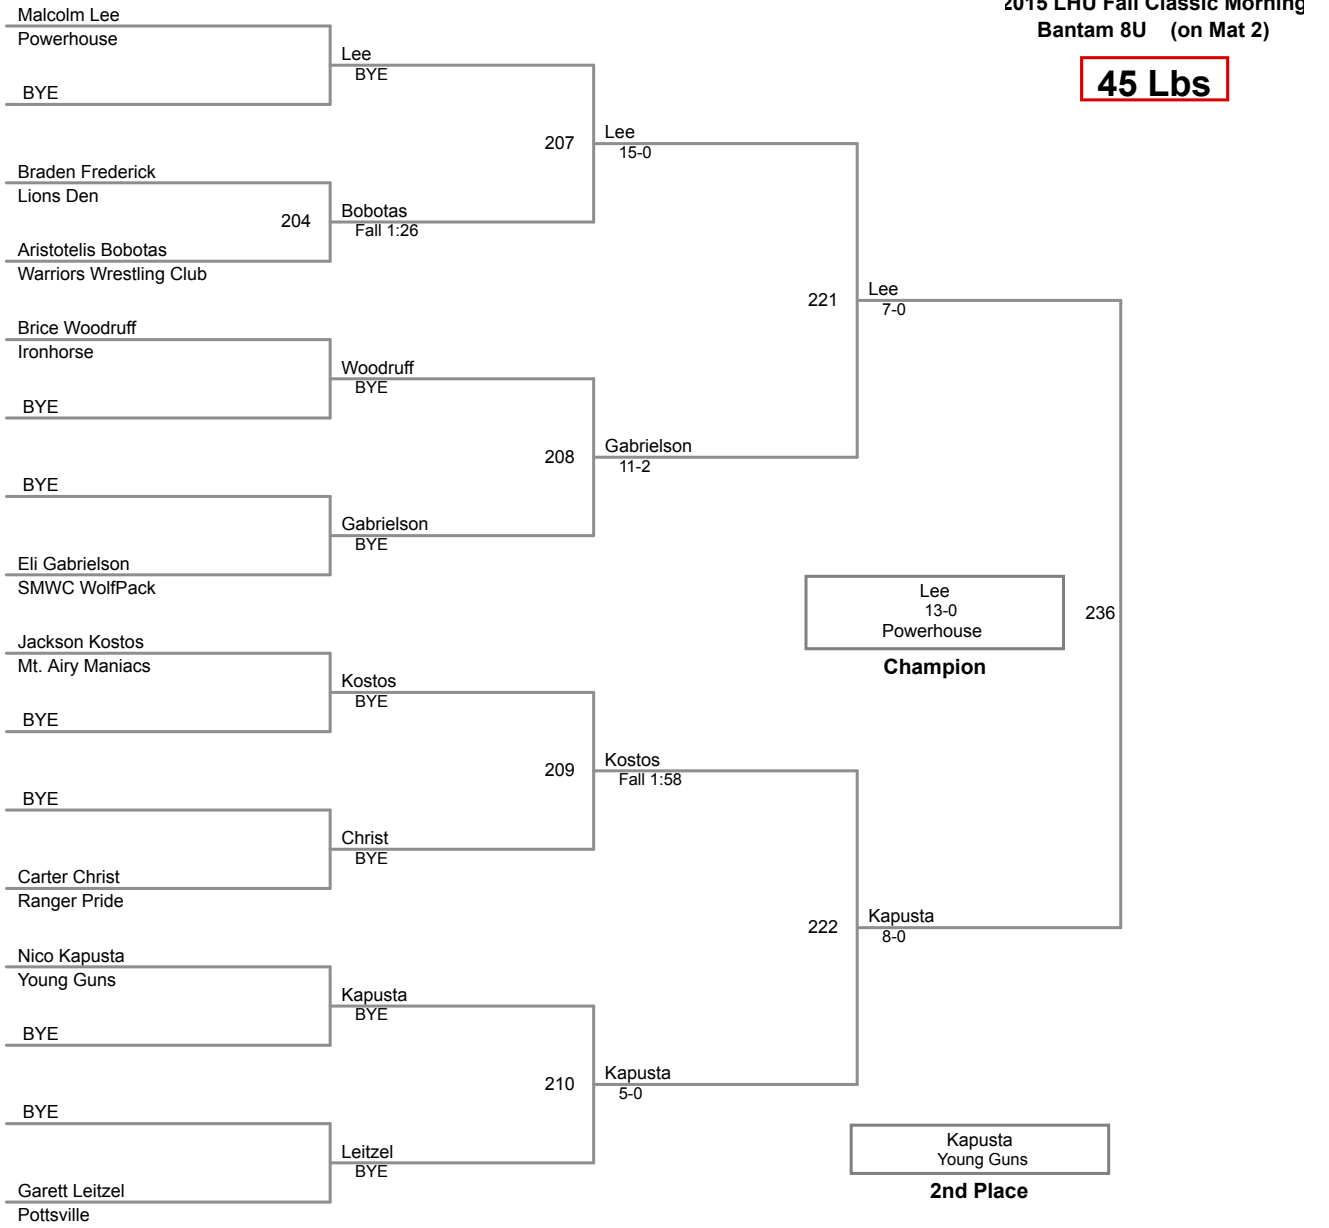

2015 LHU Fall Classic Morning
Bantam 8U (on Mat 2)

45 Lbs