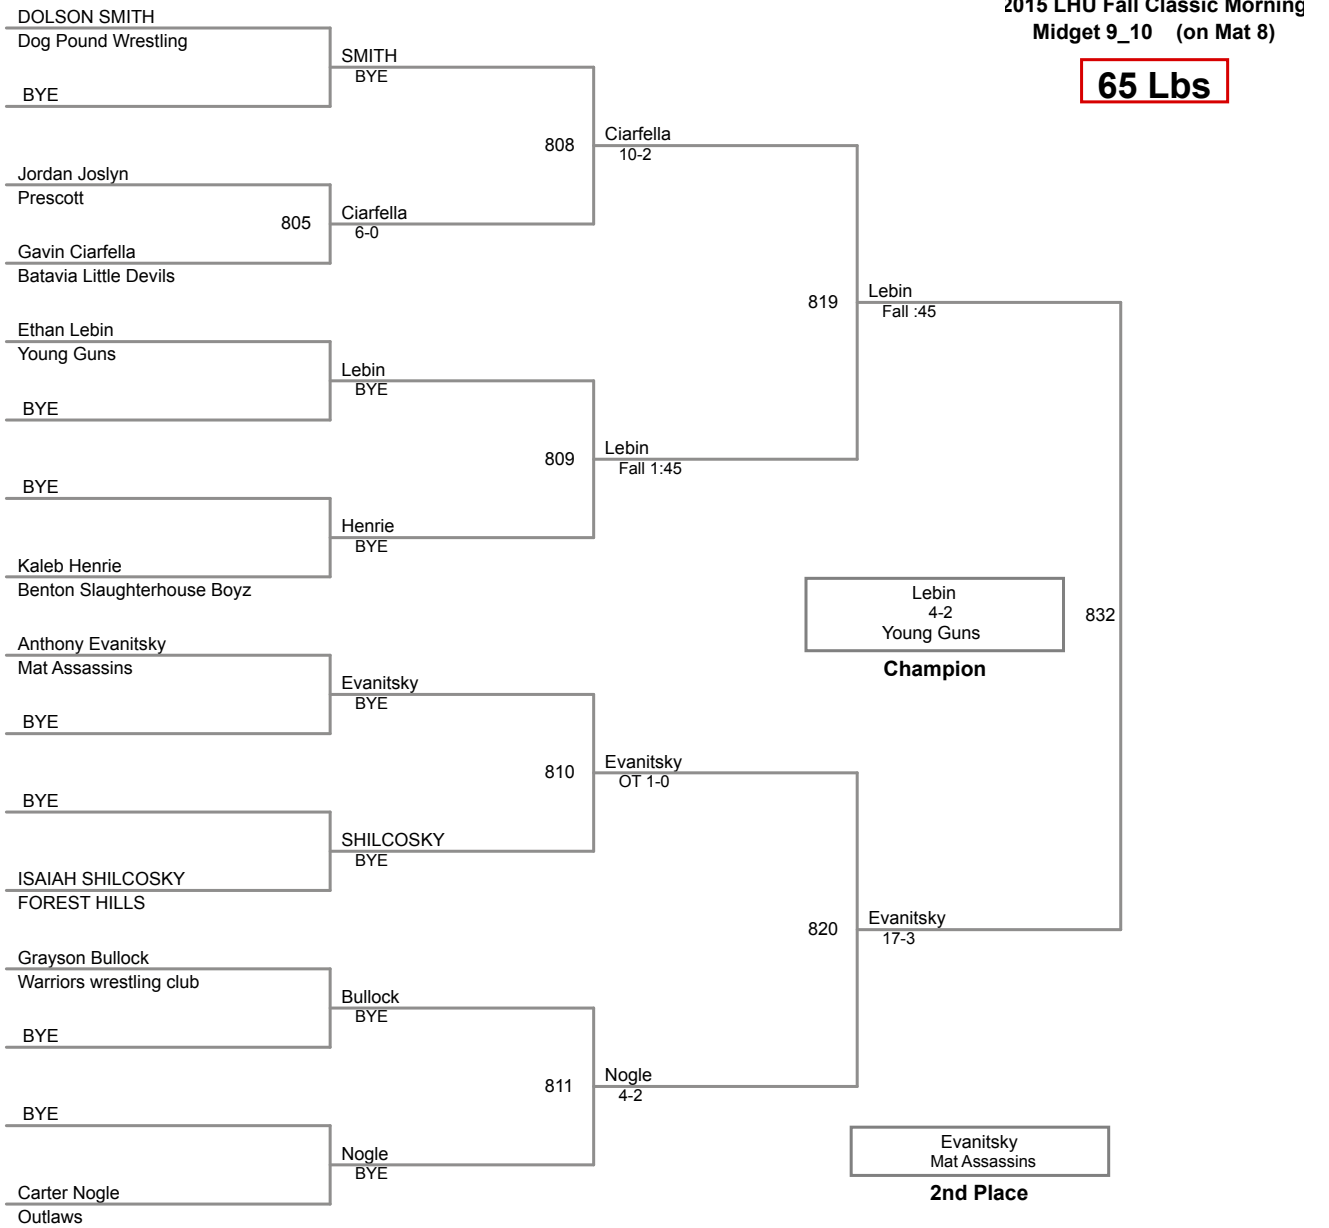

2015 LHU Fall Classic Morning
Midget 9_10 (on Mat 8)

65 Lbs