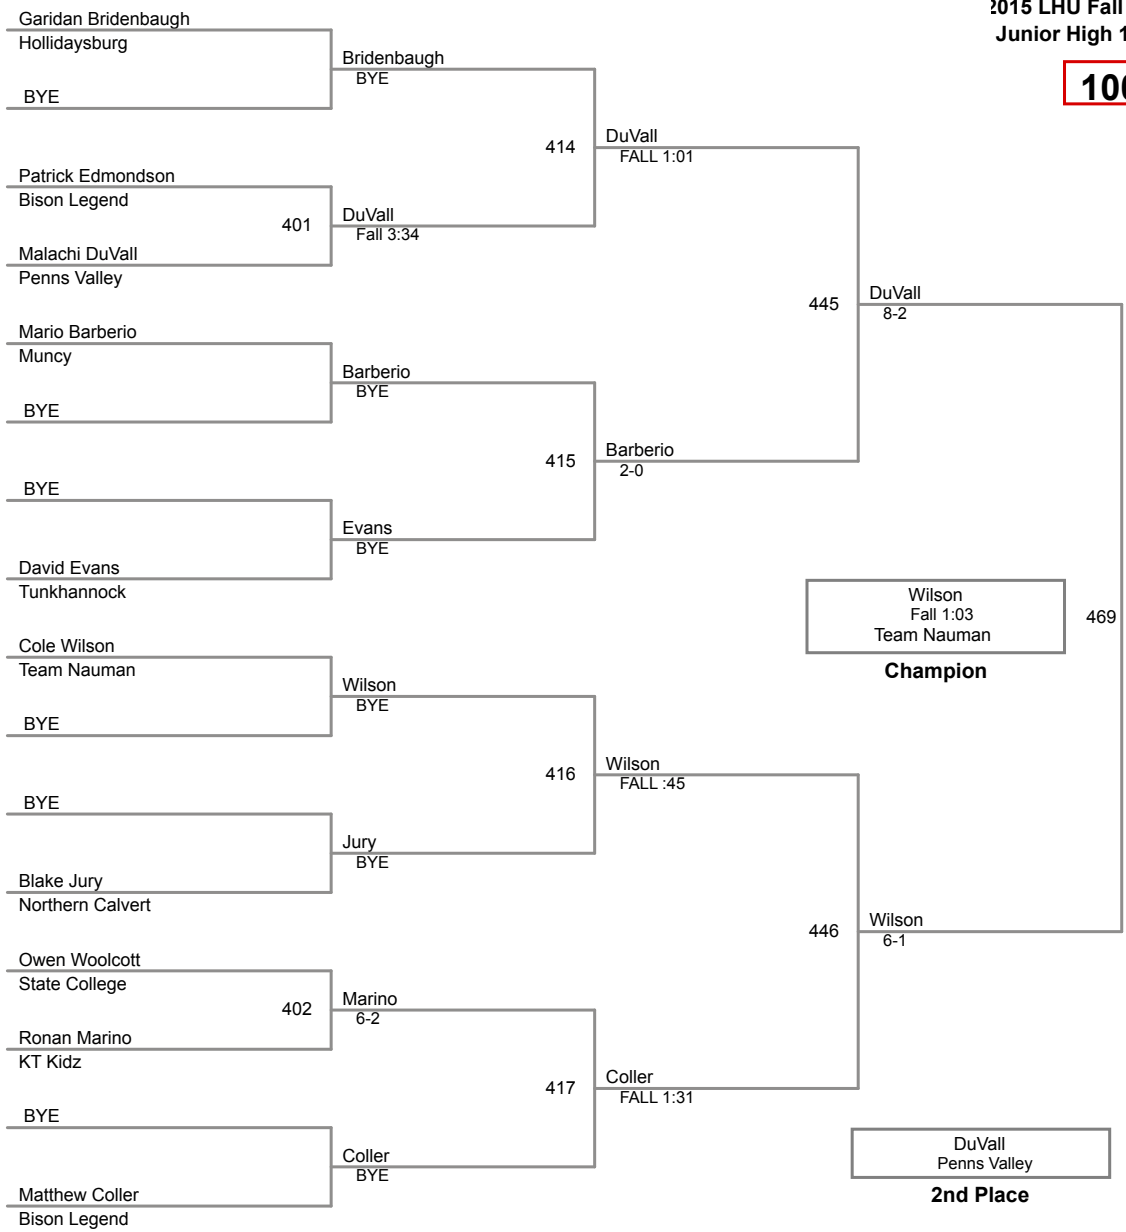

95 Lbs

2015 LHU Fall Classic Afternoon
Junior High 13_14 (on Mat 4)

100 Lbs

2015 LHU Fall Classic Afternoon
Junior High 13_14 (on Mat 4)

108 Lbs

2015 LHU Fall Classic Afternoon
Junior High 13_14 (on Mat 4)