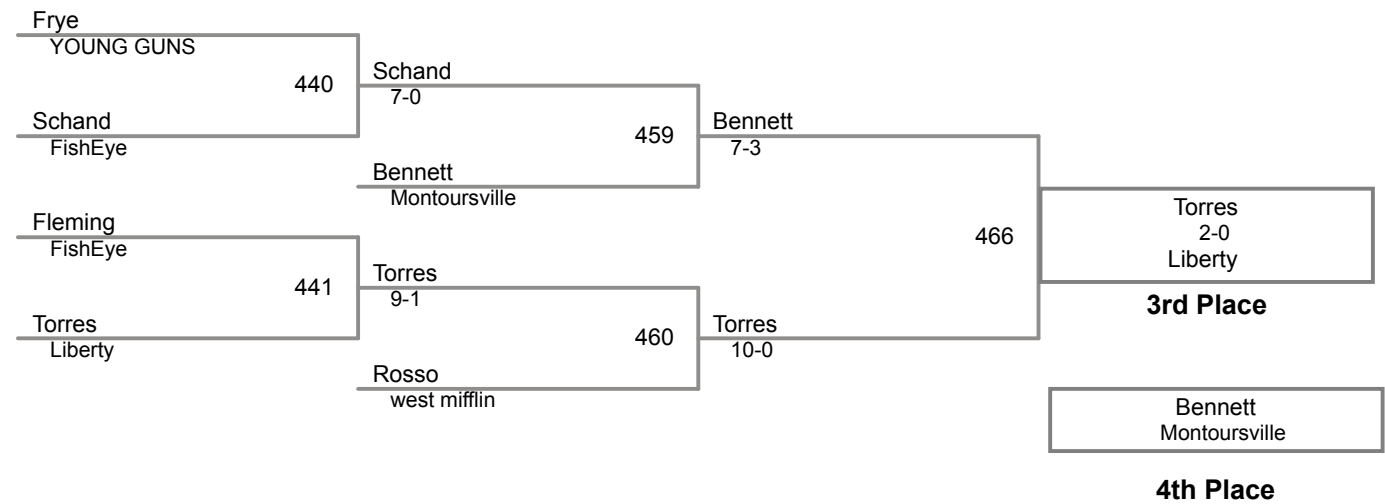

2015 LHU Fall Classic Afternoon
Junior High 13_14 (on Mat 4)

115 Lbs