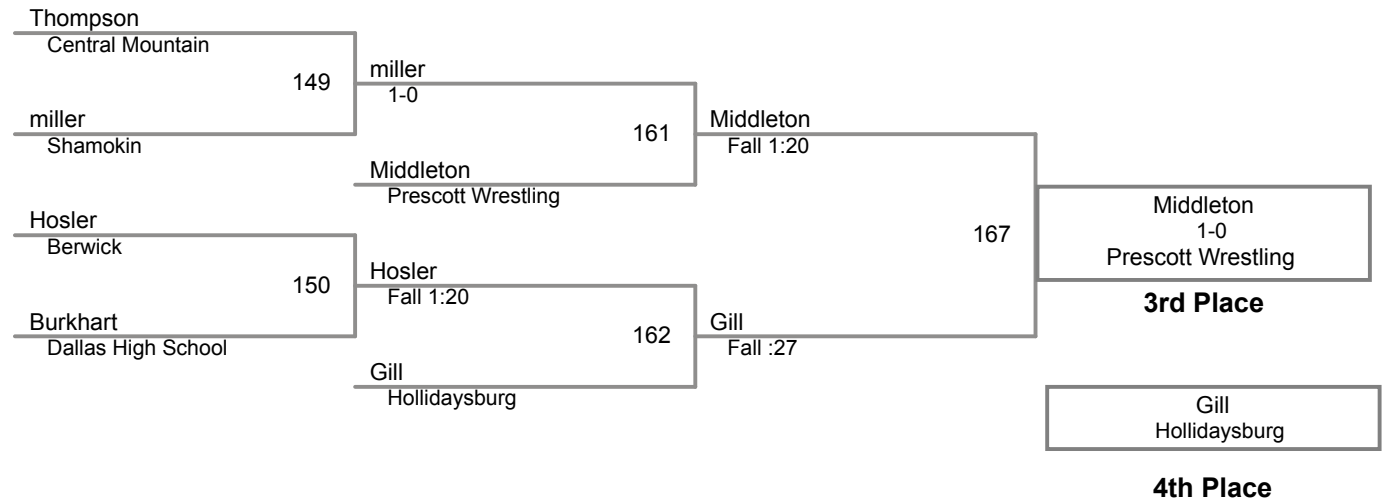

2015 LHU Fall Classic Afternoon
Senior High 15_18 (on Mat 1)

UNL Lbs

108 Lbs

115 Lbs

122 Lbs

128 Lbs

134 Lbs

140 Lbs