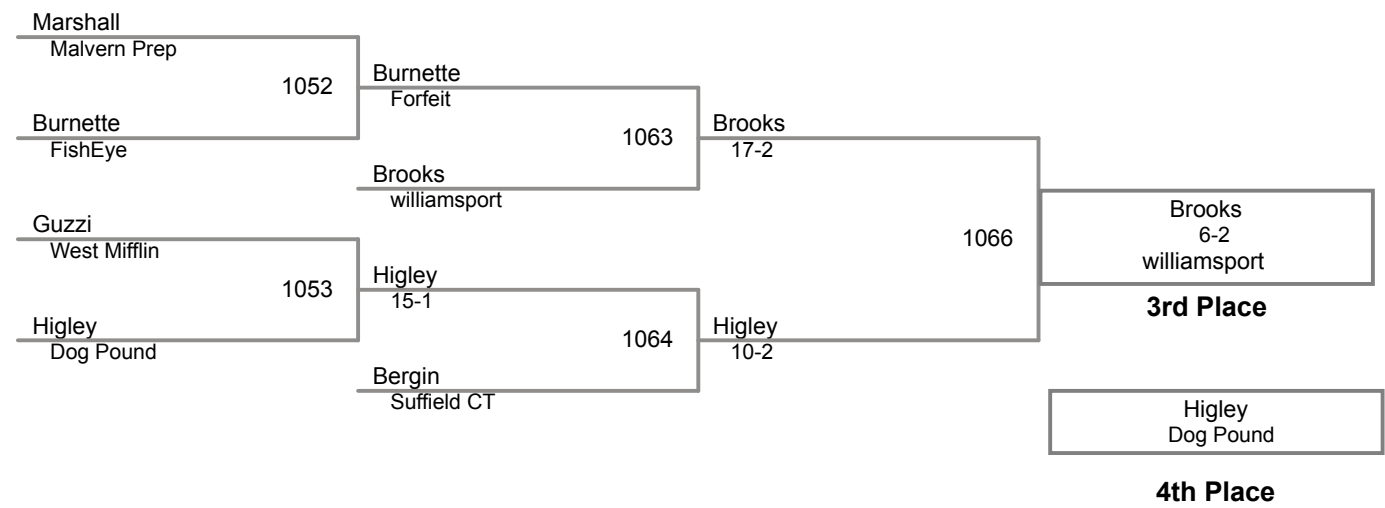

2015 LHU Fall Classic Afternoon
Junior High 13_14 (on Mat 10)

122 Lbs

4-Man Round Robin

2015 LHU Fall Classic Afternoon
Junior High 13_14 (on Mat 9)

130 Lbs

round 1

DJ Erickson			
Matt Assassins	907	Oakes	_____
Jeremiah Oakes		FALL 1:42	_____
Mat Assassins			
Xavier Johns			
FishEye	908	Reed	_____
Clayton Reed		12-0	_____
Bison Legend			_____
_____			_____
_____			_____

round 4

_____	_____
_____	_____
_____	_____
_____	_____

round 2

_____	_____
_____	_____
_____	_____
_____	_____

round 5

DJ Erickson			
Matt Assassins	941	Reed	_____
Clayton Reed		5-3	_____
Bison Legend			_____
Xavier Johns			
FishEye	942	Oakes	_____
Jeremiah Oakes		Fall 1:09	_____
Mat Assassins			_____
_____			_____
_____			_____

round 3

DJ Erickson			
Matt Assassins	925	Erickson	_____
Xavier Johns		FALL 1:20	_____
FishEye			
Jeremiah Oakes			
Mat Assassins	926	Oakes	_____
Clayton Reed		7-1	_____
Bison Legend			_____
_____			_____
_____			_____

Table of Results

Using HEAD-to-HEAD to break ties
between 1st and 2nd if necessary

Wrestler	Team	W	L	BP	F	TF	Pen
Oakes, Jeremiah	Mat Assassins	3	0	4	2		0
Reed, Clayton	Bison Legend	2	1	1			0
Erickson, DJ	Matt Assassins	1	2	2	1		0
Johns, Xavier	FishEye	0	3				0

1	Jeremiah Oakes Mat Assassins	4	Xavier Johns FishEye	Manual Placement
2	Clayton Reed Bison Legend	5		
3	DJ Erickson Matt Assassins	6