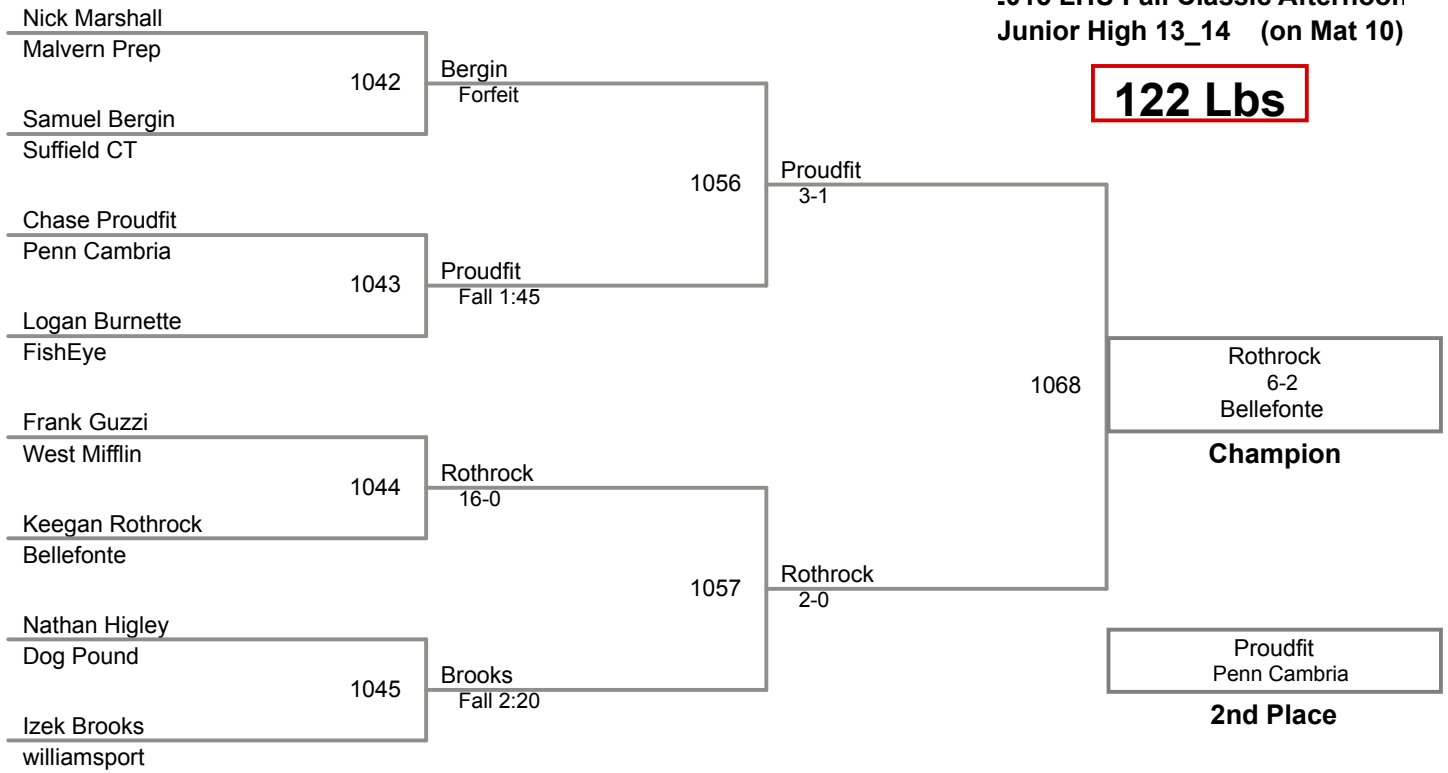

2015 LHU Fall Classic Afternoon
Junior High 13_14 (on Mat 10)

122 Lbs

4-Man Round Robin

2015 LHU Fall Classic Afternoon
Junior High 13_14 (on Mat 9)

130 Lbs

round 1

DJ Erickson			
Matt Assassins	907	Oakes	_____
Jeremiah Oakes		FALL 1:42	_____
Mat Assassins			
Xavier Johns			
FishEye	908	Reed	_____
Clayton Reed		12-0	_____
Bison Legend			_____
_____			_____
_____			_____

round 4

_____	_____
_____	_____
_____	_____
_____	_____

round 2

_____	_____
_____	_____
_____	_____
_____	_____

round 5

DJ Erickson			
Matt Assassins	941	Reed	_____
Clayton Reed		5-3	_____
Bison Legend			_____
Xavier Johns			
FishEye	942	Oakes	_____
Jeremiah Oakes		Fall 1:09	_____
Mat Assassins			_____
_____			_____
_____			_____

round 3

DJ Erickson			
Matt Assassins	925	Erickson	_____
Xavier Johns		FALL 1:20	_____
FishEye			
Jeremiah Oakes			
Mat Assassins	926	Oakes	_____
Clayton Reed		7-1	_____
Bison Legend			_____
_____			_____
_____			_____

Table of Results

Using HEAD-to-HEAD to break ties
between 1st and 2nd if necessary

Wrestler	Team	W	L	BP	F	TF	Pen
Oakes, Jeremiah	Mat Assassins	3	0	4	2		0
Reed, Clayton	Bison Legend	2	1	1			0
Erickson, DJ	Matt Assassins	1	2	2	1		0
Johns, Xavier	FishEye	0	3				0

1	Jeremiah Oakes Mat Assassins	4	Xavier Johns FishEye	Manual Placement
2	Clayton Reed Bison Legend	5		
3	DJ Erickson Matt Assassins	6