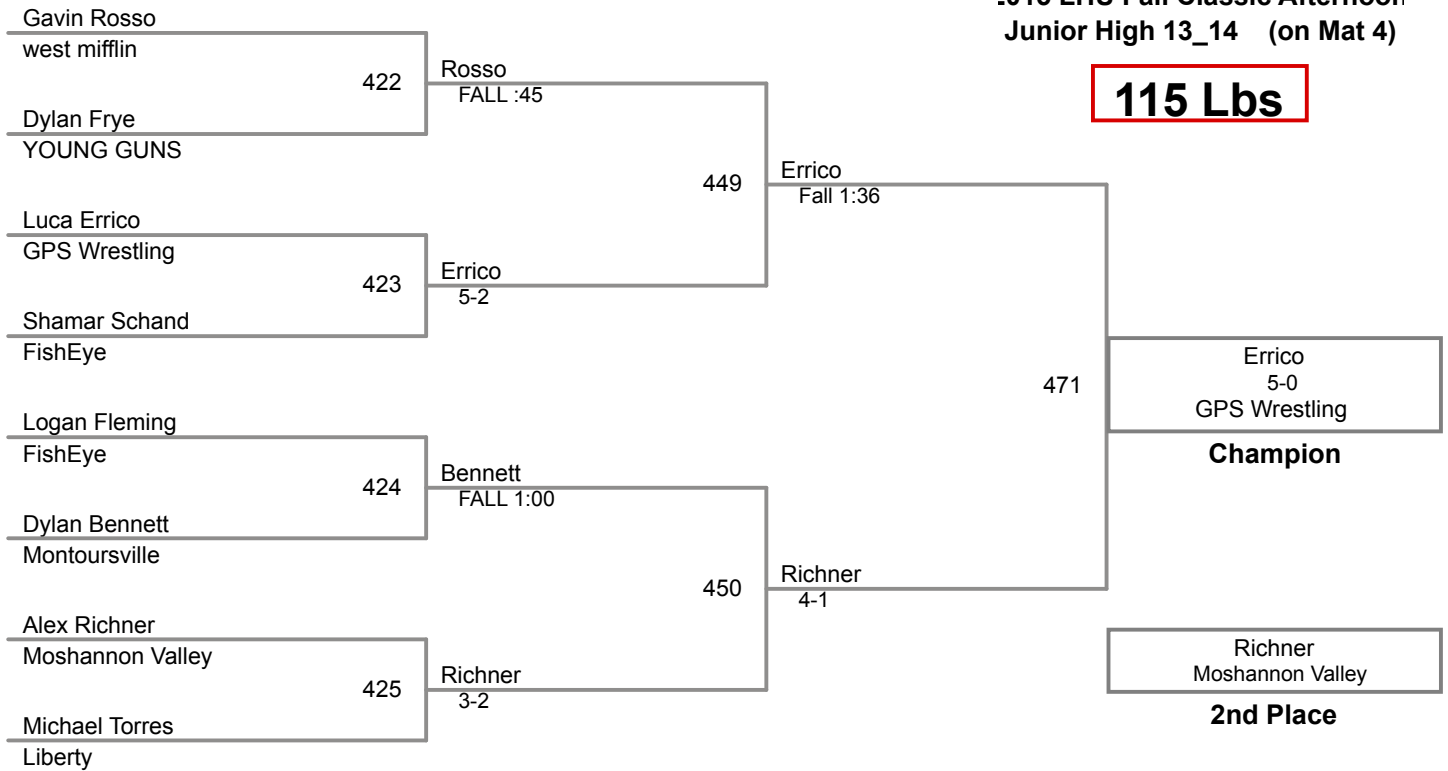

2015 LHU Fall Classic Afternoon
Junior High 13_14 (on Mat 4)

115 Lbs