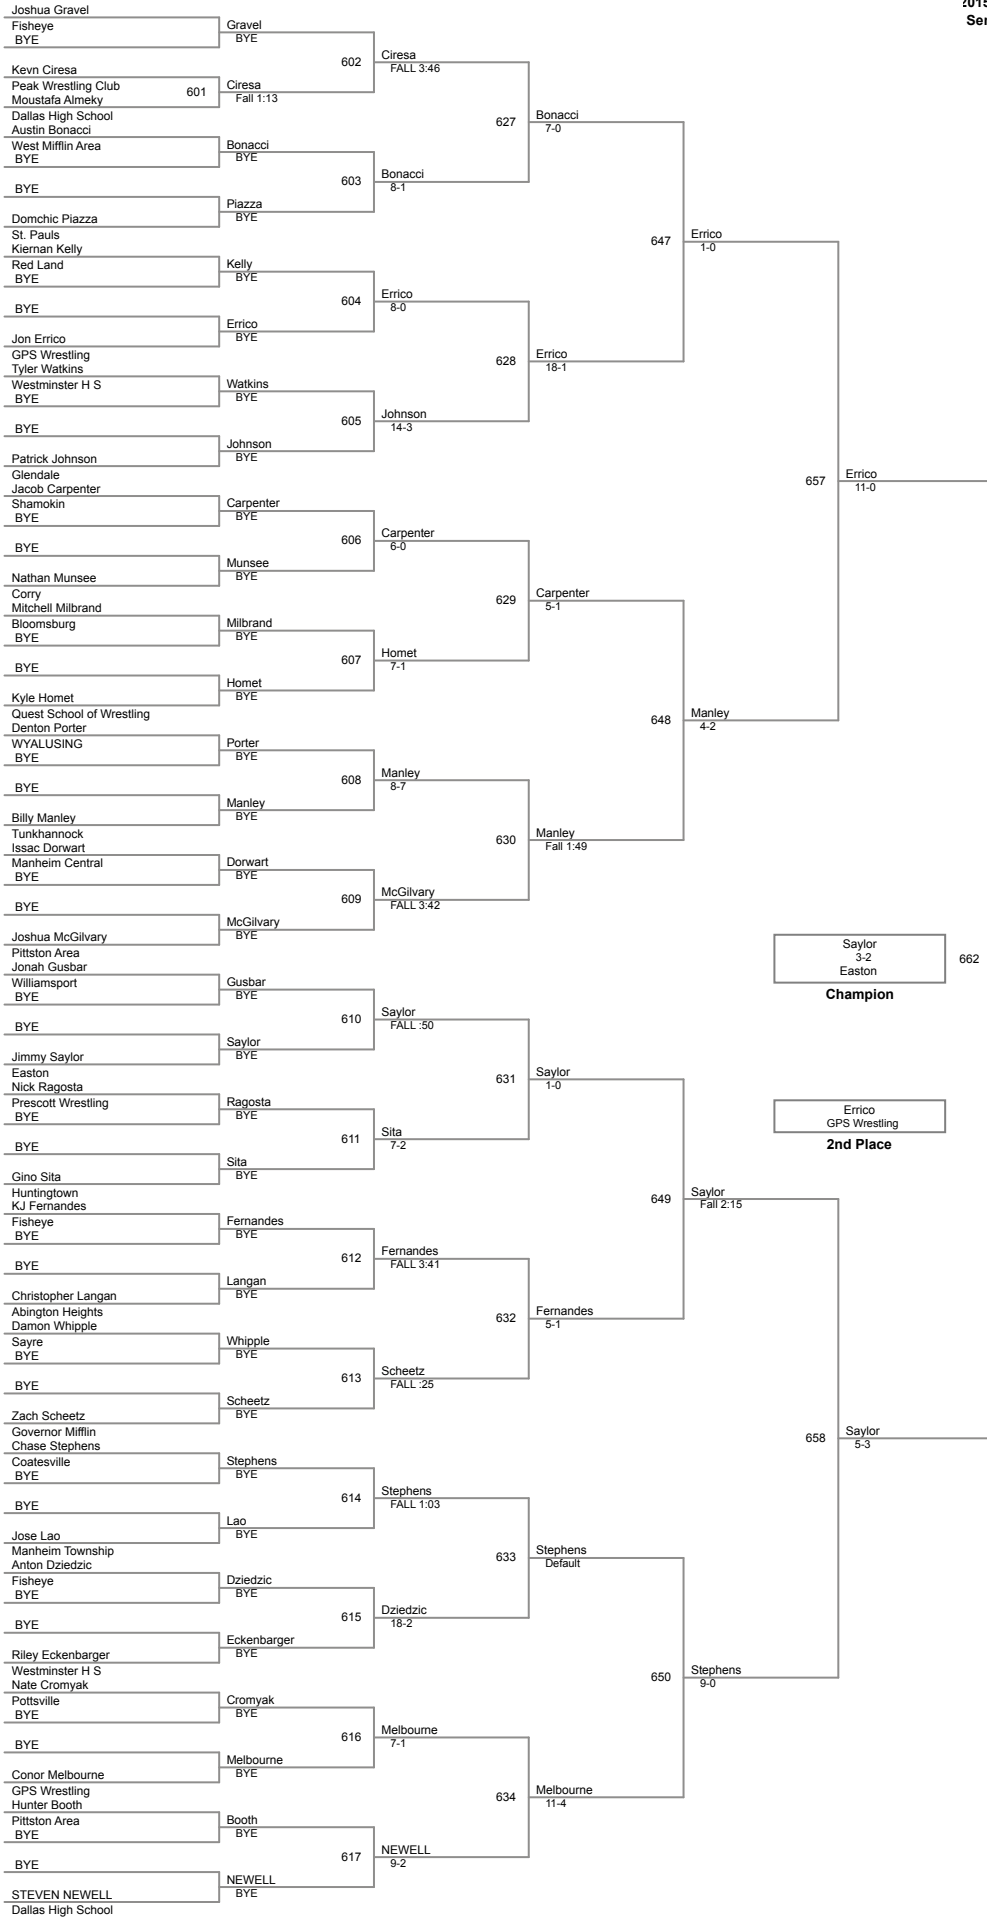

154 Lbs

Champion

2nd Place