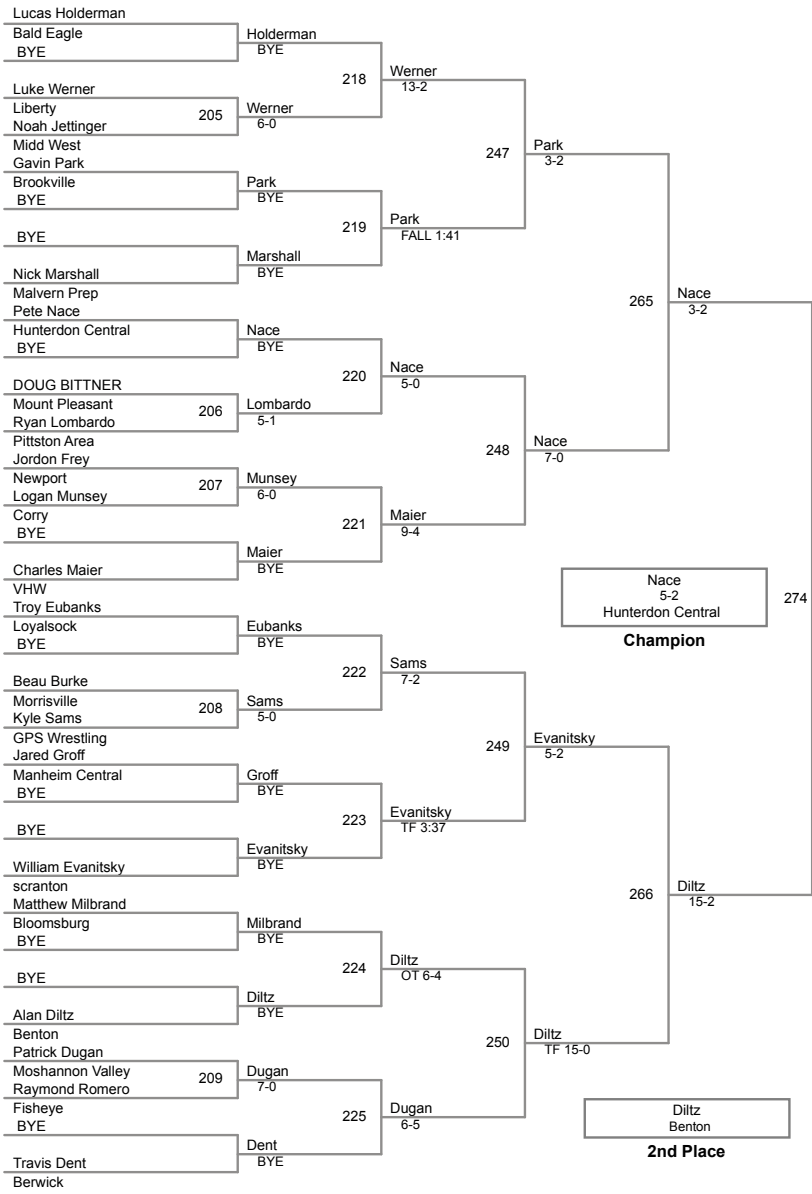

2015 LHU Fall Classic Afternoon
Senior High 15_18 (on Mat 1)

UNL Lbs

108 Lbs

115 Lbs

122 Lbs

128 Lbs

134 Lbs

140 Lbs