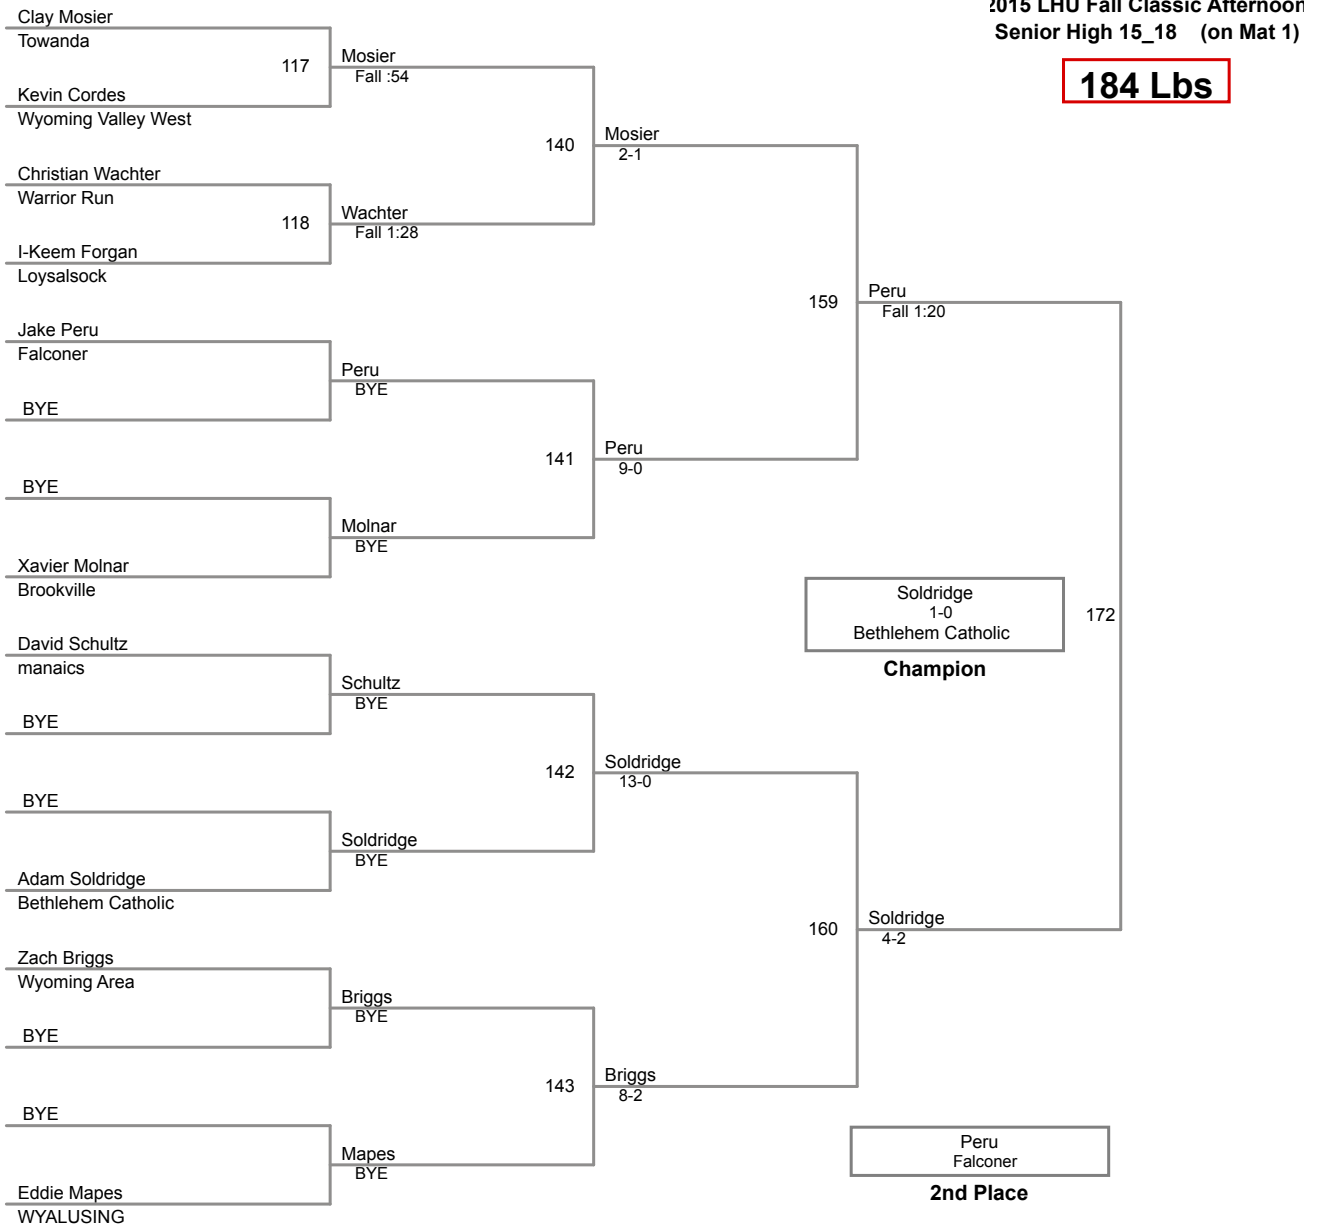

2015 LHU Fall Classic Afternoon
Senior High 15_18 (on Mat 1)

184 Lbs