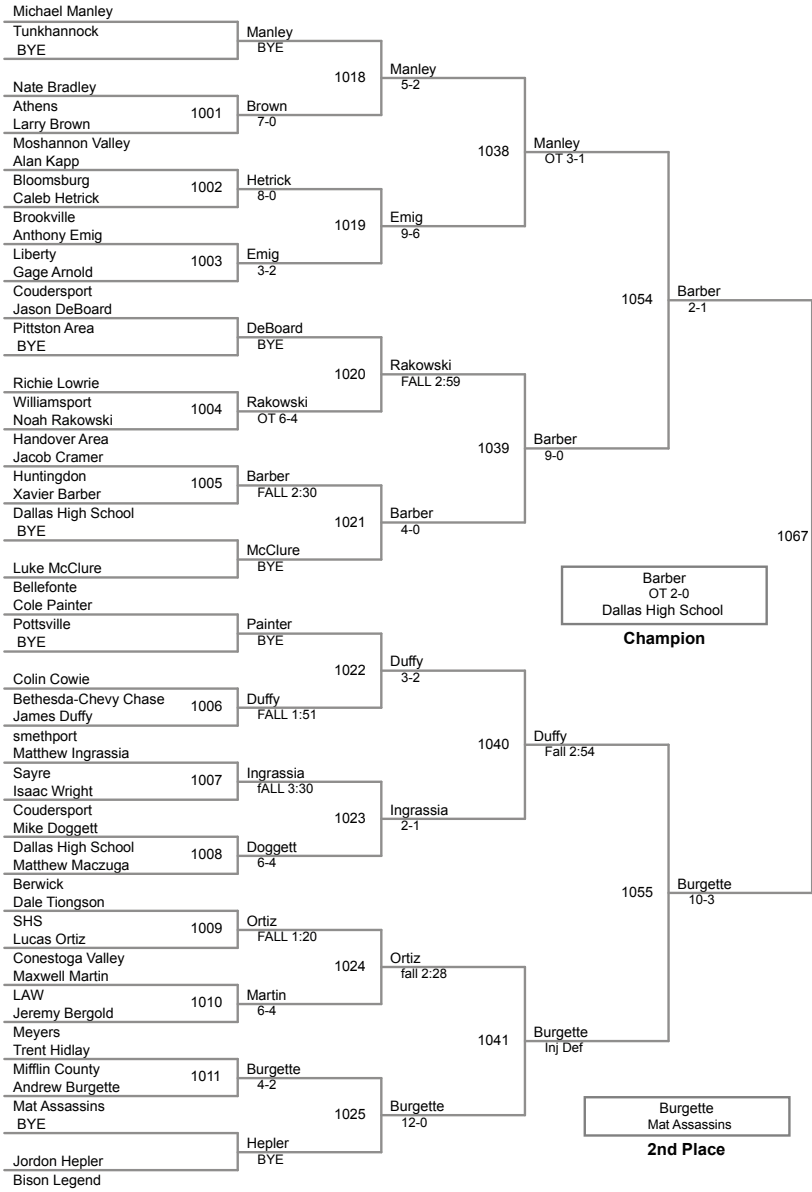

147 Lbs

154 Lbs

Champion

2nd Place

154 Lbs

162 Lbs

172 Lbs

2015 LHU Fall Classic Afternoon
Senior High 15_18 (on Mat 1)