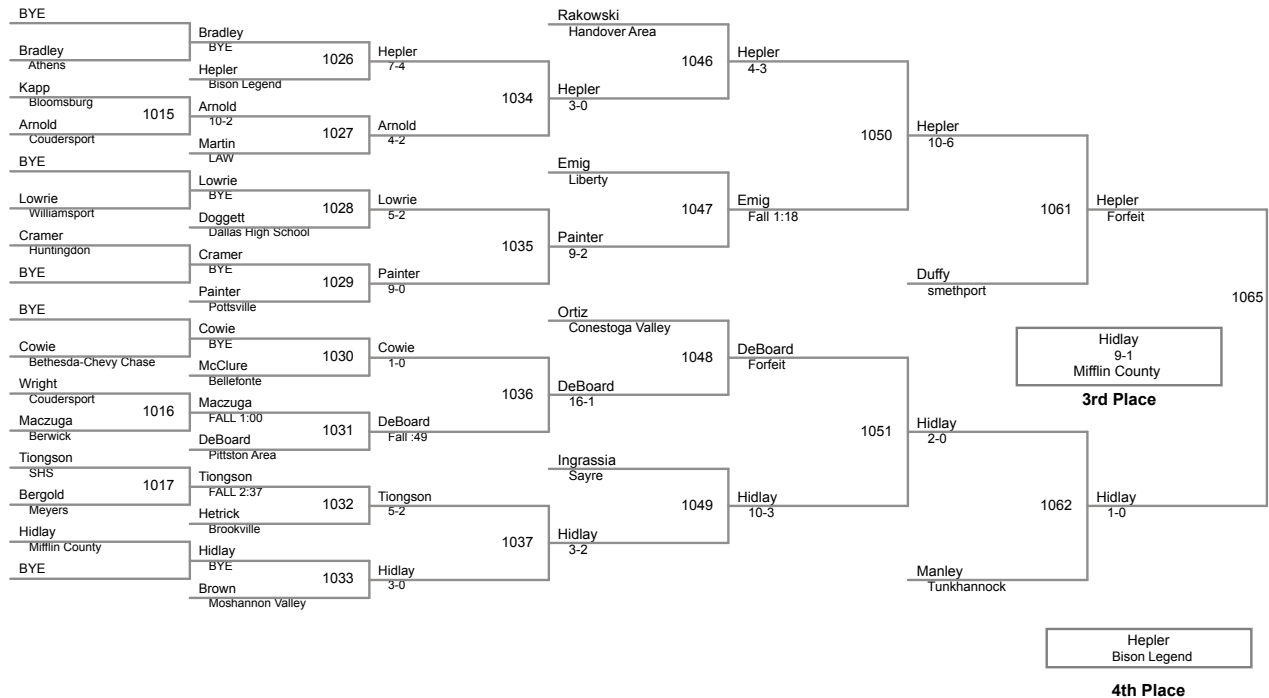

147 Lbs

154 Lbs

Champion

2nd Place

154 Lbs

162 Lbs

172 Lbs

2015 LHU Fall Classic Afternoon
Senior High 15_18 (on Mat 1)