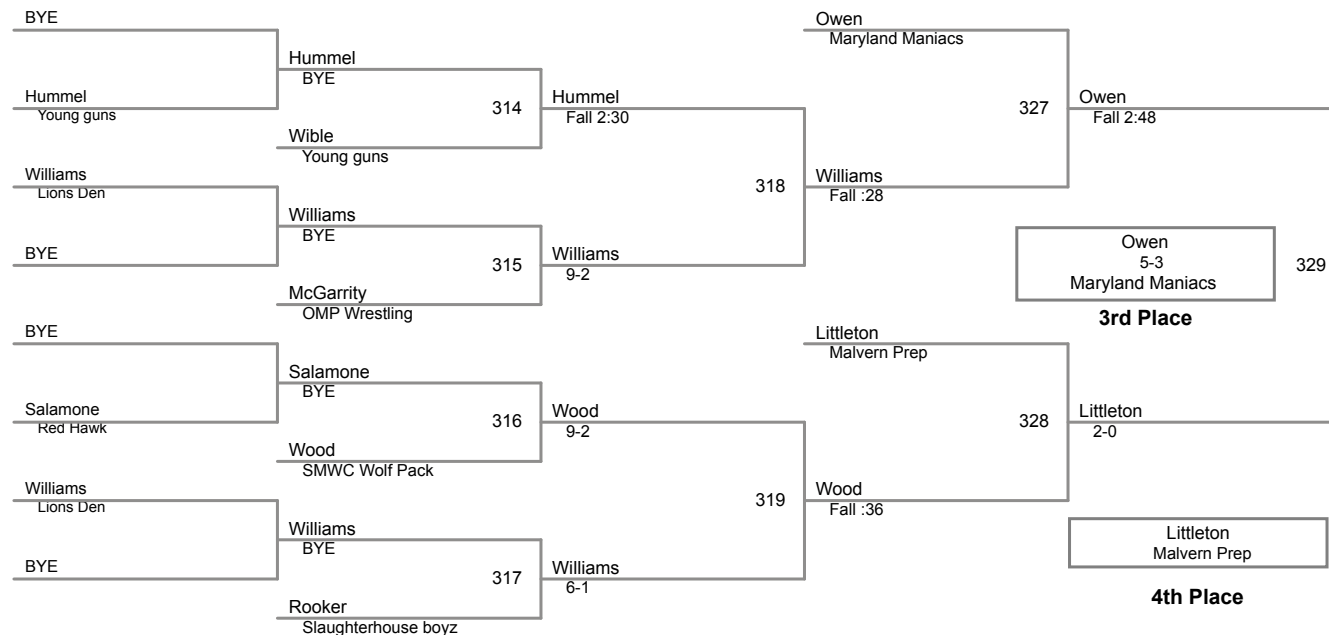

2015 LHU Fall Classic Morning
Bantam 8U (on Mat 3)

50 Lbs