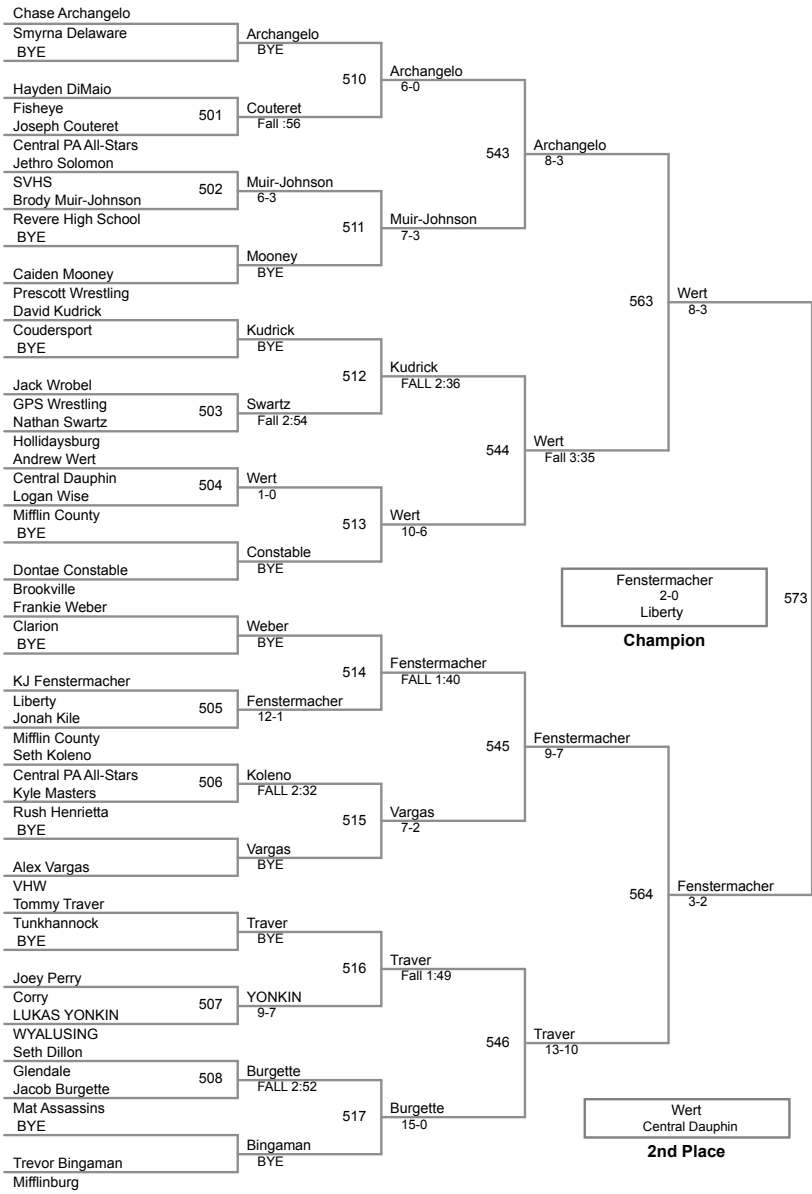

2015 LHU Fall Classic Afternoon
Senior High 15_18 (on Mat 1)

UNL Lbs

108 Lbs

115 Lbs

122 Lbs

128 Lbs

134 Lbs

140 Lbs