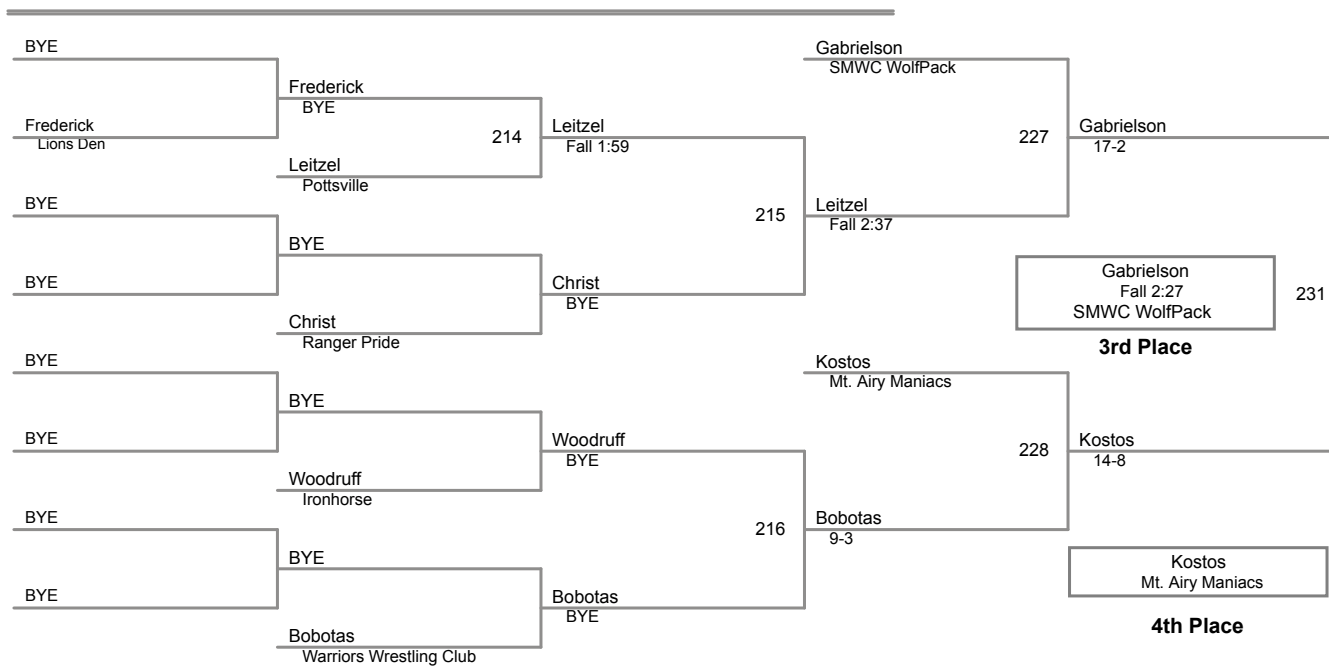

2015 LHU Fall Classic Morning
Bantam 8U (on Mat 2)

45 Lbs