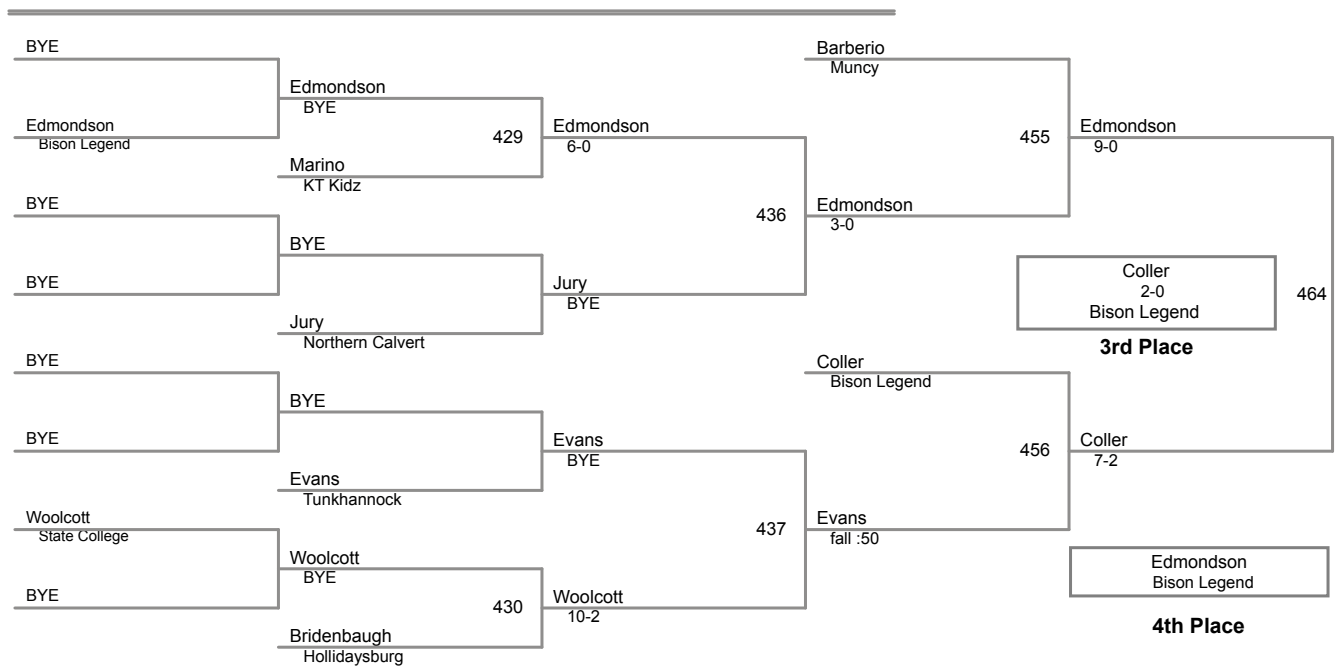

2015 LHU Fall Classic Afternoon
Junior High 13_14 (on Mat 4)

100 Lbs