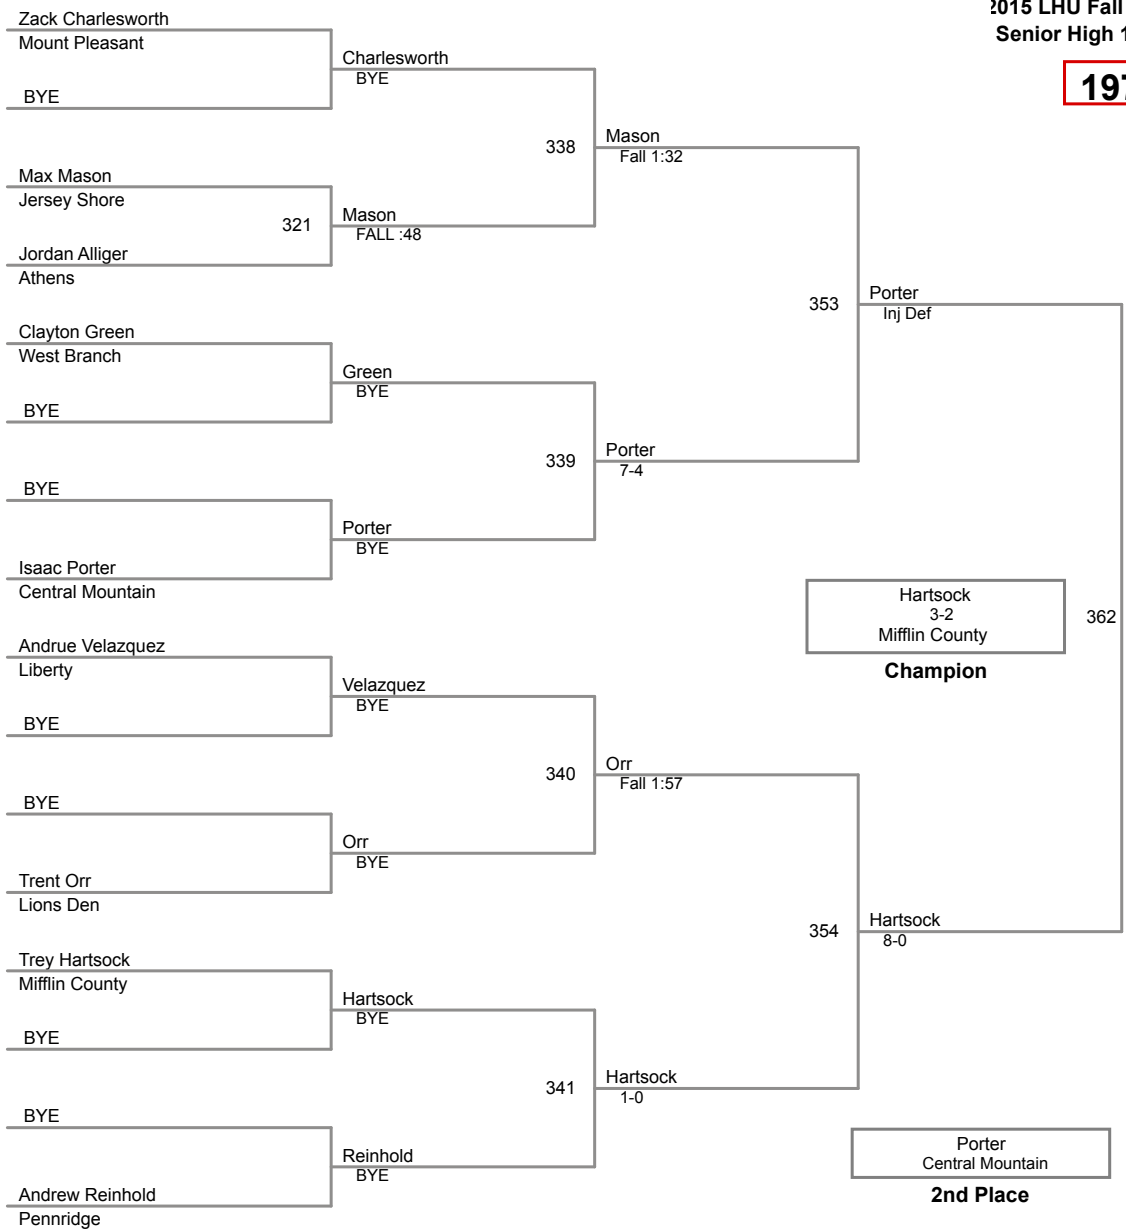

2015 LHU Fall Classic Afternoon
Senior High 15_18 (on Mat 3)

197 Lbs