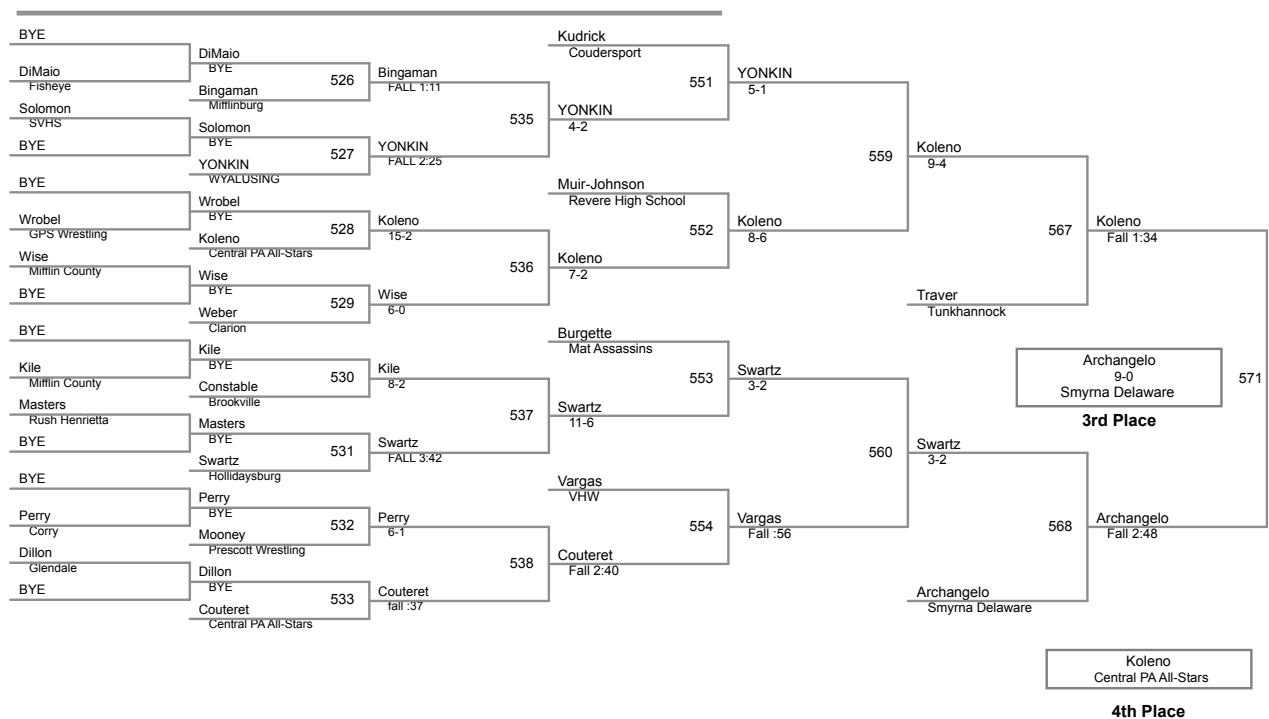

2015 LHU Fall Classic Afternoon
Senior High 15_18 (on Mat 1)

UNL Lbs

108 Lbs

115 Lbs

122 Lbs

128 Lbs

134 Lbs

140 Lbs