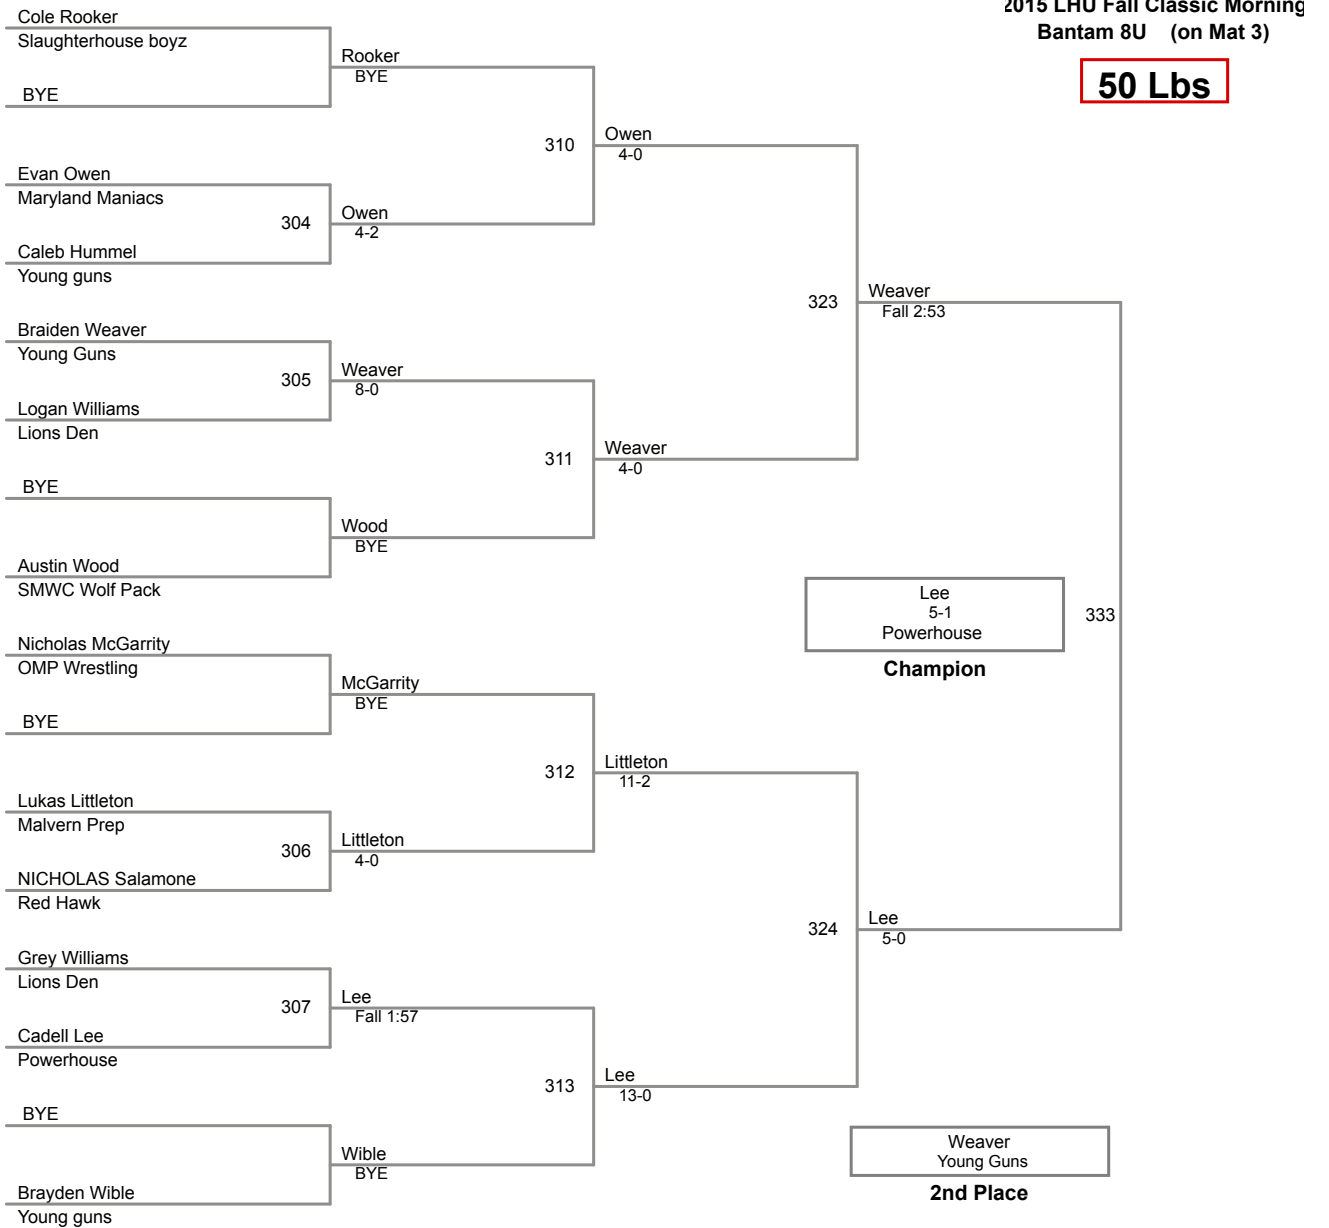

2015 LHU Fall Classic Morning
Bantam 8U (on Mat 3)

50 Lbs