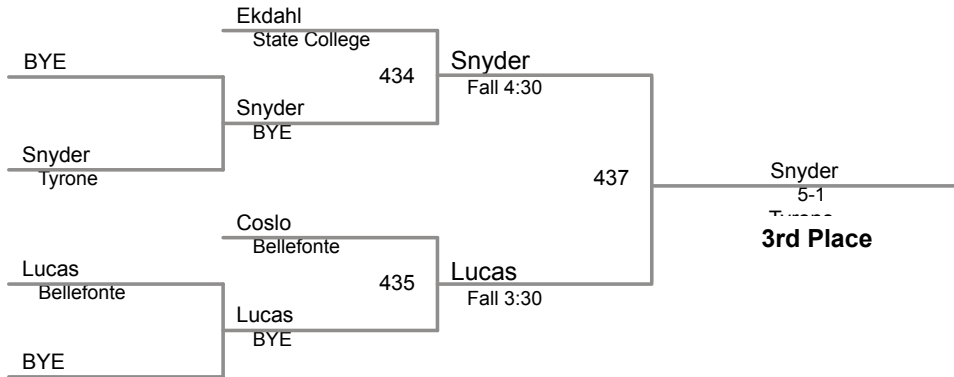

2015 MAWA LHU
Elite Division (on Mat 4)

140 Lbs

3-Man Round Robin

2015 MAWA LHU
Elite Division (on Mat 3)

152 Lbs

round 1

Cameron Resch		
St. Marys	302	Resch
Mahlon Akers		2-0
Everett		
CHASE GARDNER		
Bellefonte		GARDNER
BYE		BYE

round 4

round 2

round 5

CHASE GARDNER		
Bellefonte	345	GARDNER
Mahlon Akers		5-1
Everett		
Cameron Resch		
St. Marys		Resch
BYE		BYE

round 3

Cameron Resch		
St. Marys	319	GARDNER
CHASE GARDNER		Fall 2:50
Bellefonte		
Mahlon Akers		
Everett		Akers
BYE		BYE

Table of Results

Using HEAD-to-HEAD to break ties between 1st and 2nd if necessary

Wrestler	Team	W	L	BP	F	TF	Pen
GARDNER, CHASE	Bellefonte	2	0	2	1		0
Resch, Cameron	St. Marys	1	1	0			0
Akers, Mahlon	Everett	0	2				0

1	CHASE GARDNER Bellefonte	4		Manual Placement
2	Cameron Resch St. Marys	5		
3	Mahlon Akers Everett	6