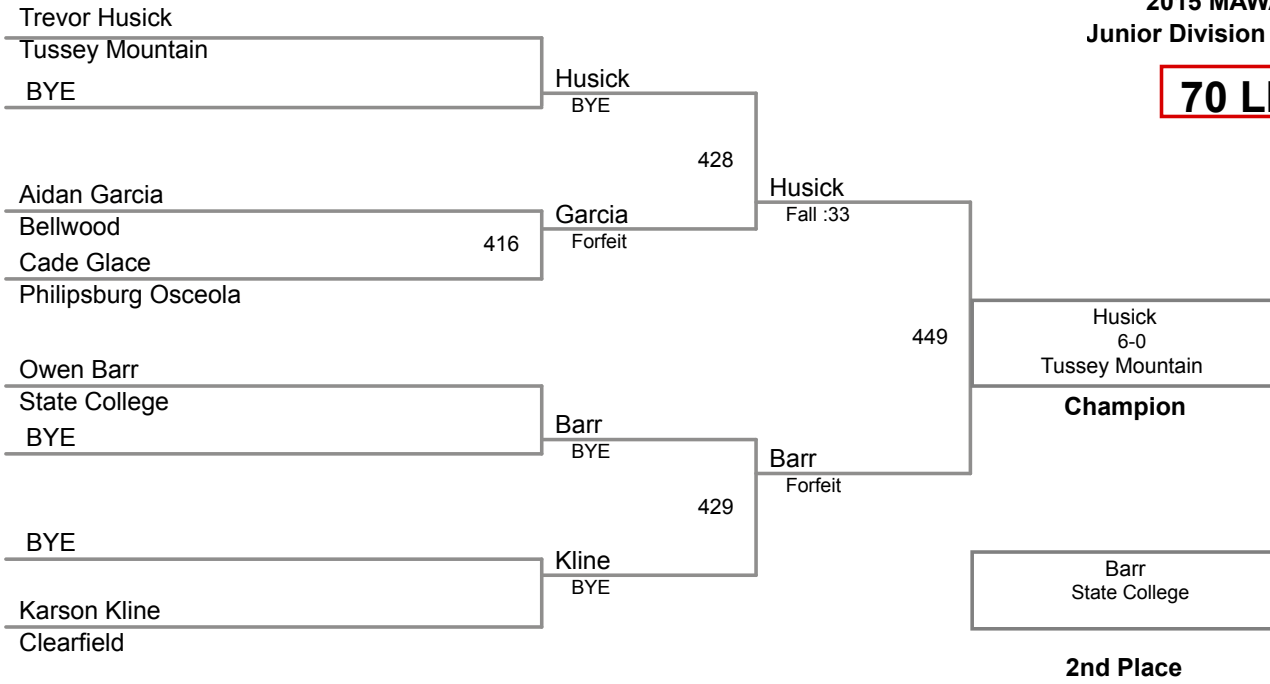

1	Andrew Sharer Penns Valley	4		Manual Placement
2	Nathan Bilboy Jersey Shore	5		
3	Nic Domico Clearfield	6		

2015 MAWA LHU
Junior Division (on Mat 3)

66 Lbs

2015 MAWA LHU
 Junior Division (on Mat 4)

70 Lbs