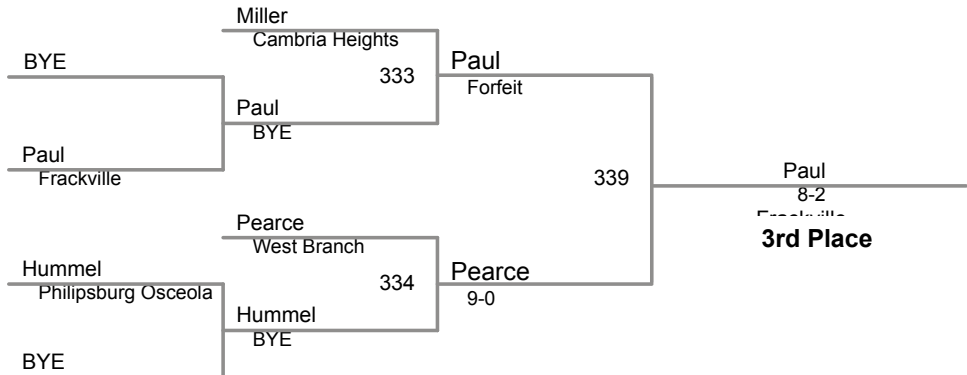

2015 MAWA LHU
Open Division (on Mat 2)

177 Lbs

2015 MAWA LHU
Open Division (on Mat 5)

190 Lbs

2015 MAWA LHU
Open Division (on Mat 3)

220 Lbs

3-Man Round Robin

2015 MAWA LHU
Open Division (on Mat 5)