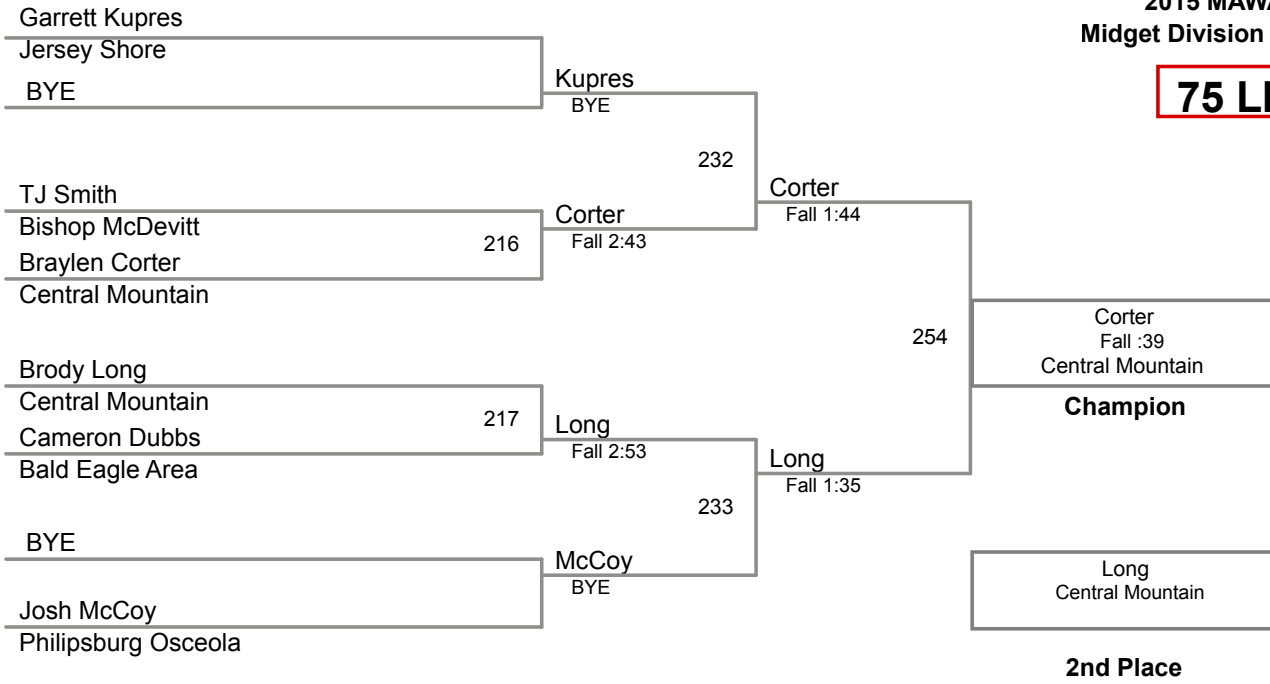

2015 MAWA LHU
Midget Division (on Mat 2)

75 Lbs

Best of 3 (optional)

2015 MAWA LHU
Midget Division (on Mat 4)

80 Lbs

round 1

Ethan Claycomb Claysburg Andrew McChesney Shannon Brungart	411	Claycomb 2-0

round 4

round 2

round 5

Ethan Claycomb Claysburg Andrew McChesney Shannon Brungart	

round 3

Ethan Claycomb Claysburg Andrew McChesney Shannon Brungart	431	Claycomb Fall 4:00

Table of Results

*Using HEAD-to-HEAD to break ties
between 1st and 2nd if necessary*

Wrestler	Team	W	L	BP	F	TF	Pen

1	Ethan Claycomb Claysburg	4		Manual Placement
2	Andrew McChesney Shannon Brungart	5		□
3		6