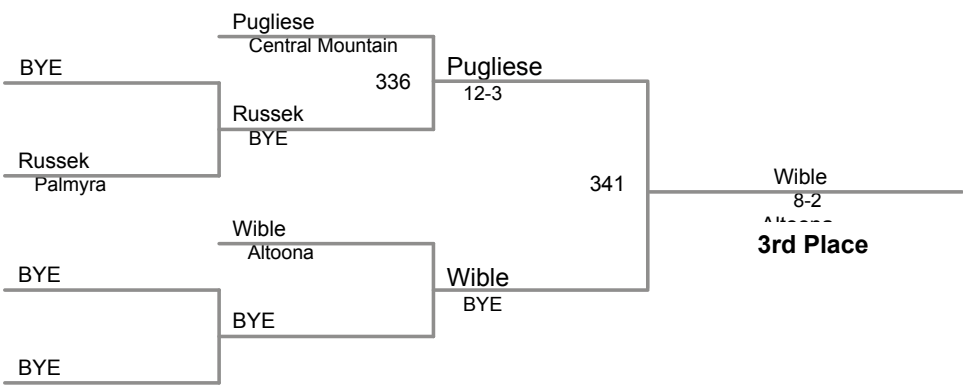

Best of 3 (optional)

2015 MAWA LHU
3antam Division (on Mat 2)

44 Lbs

round 1

Jake Knable Mifflin county huskies Caleb Hummel Philipsburg Osceola	213	Hummel Fall :35

round 4

round 2

round 5

Jake Knable Mifflin county huskies Caleb Hummel Philipsburg Osceola	

round 3

Jake Knable Mifflin county huskies Caleb Hummel Philipsburg Osceola	234	Hummel Fall :59

*Using HEAD-to-HEAD to break ties
between 1st and 2nd if necessary*

Table of Results

Wrestler	Team	W	L	BP	F	TF	Pen

1	Caleb Hummel Philipsburg Osceola	4		Manual Placement
2	Jake Knable Mifflin county huskies	5		□
3		6		

2015 MAWA LHU
Bantam Division (on Mat 3)

48 Lbs