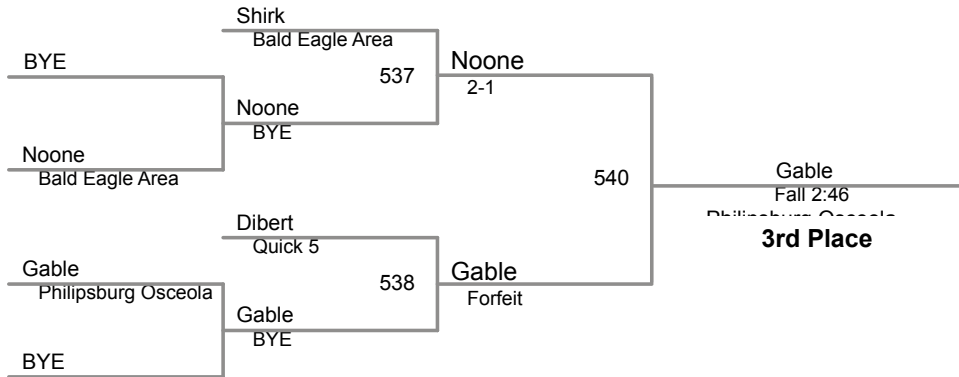

2015 MAWA LHU
Midget Division (on Mat 5)

62 Lbs