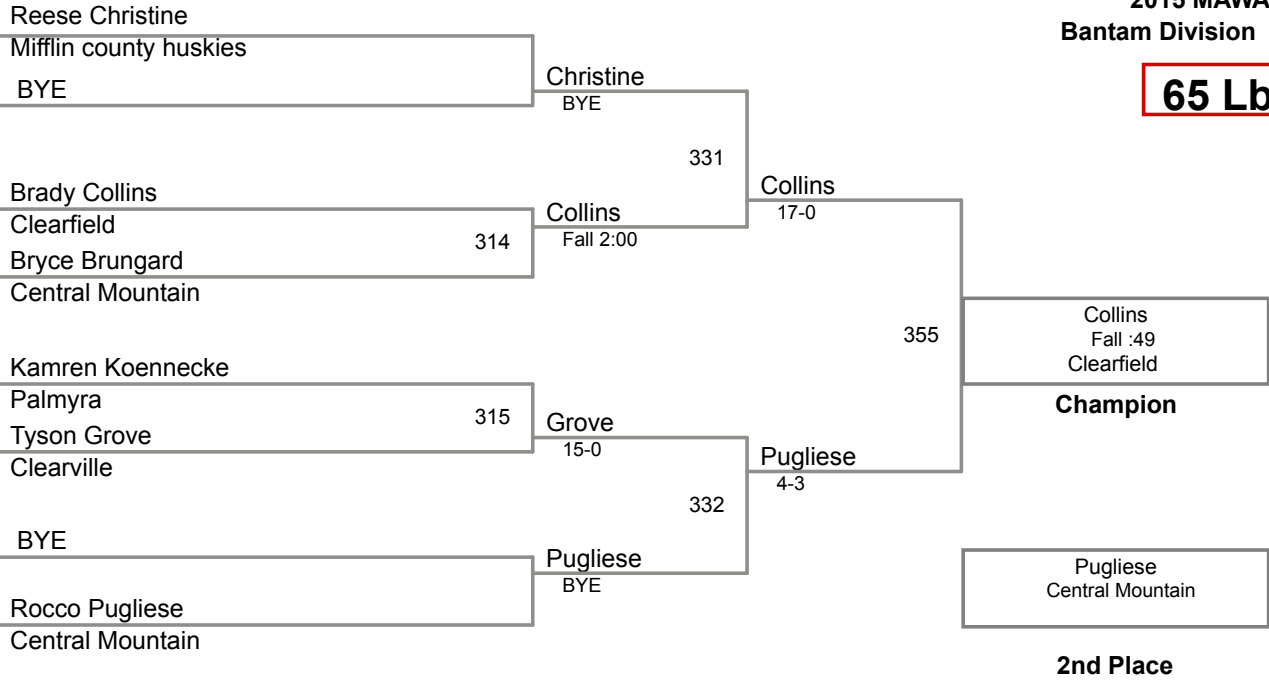

4-Man Round Robin

2015 MAWA LHU
3antam Division (on Mat 4)

56 Lbs

round 1

Bentley Bainey		
Philipsburg Osceola	412	Noone 8-5
Carnell Noone		
Bald Eagle Area		
Hayes Miller		
Central Mountain	413	Papinchak 4-0
Mason Papinchak		
Ranger Pride		

round 4

round 2

round 5

Bentley Bainey		
Philipsburg Osceola	452	Papinchak 6-1
Mason Papinchak		
Ranger Pride		
Hayes Miller		
Central Mountain	453	Noone 9-0
Carnell Noone		
Bald Eagle Area		

round 3

Bentley Bainey		
Philipsburg Osceola	432	Baiey 7-2
Hayes Miller		
Central Mountain		
Carnell Noone		
Bald Eagle Area	433	Noone 7-3
Mason Papinchak		
Ranger Pride		

Using HEAD-to-HEAD to break ties
between 1st and 2nd if necessary

Table of Results

Wrestler	Team	W	L	BP	F	TF	Pen
Noone, Carnell	Bald Eagle Area	3	0	1			0
Papinchak, Mason	Ranger Pride	2	1	0			0
Baiey, Bentley	Philipsburg Oscec	1	2	0			0
Miller, Hayes	Central Mountain	0	3				0

1	Carnell Noone Bald Eagle Area	4	Hayes Miller Central Mountain	Manual Placement
2	Mason Papinchak Ranger Pride	5		
3	Bentley Baiey Philipsburg Osceola	6		

2015 MAWA LHU
Bantam Division (on Mat 3)

65 Lbs