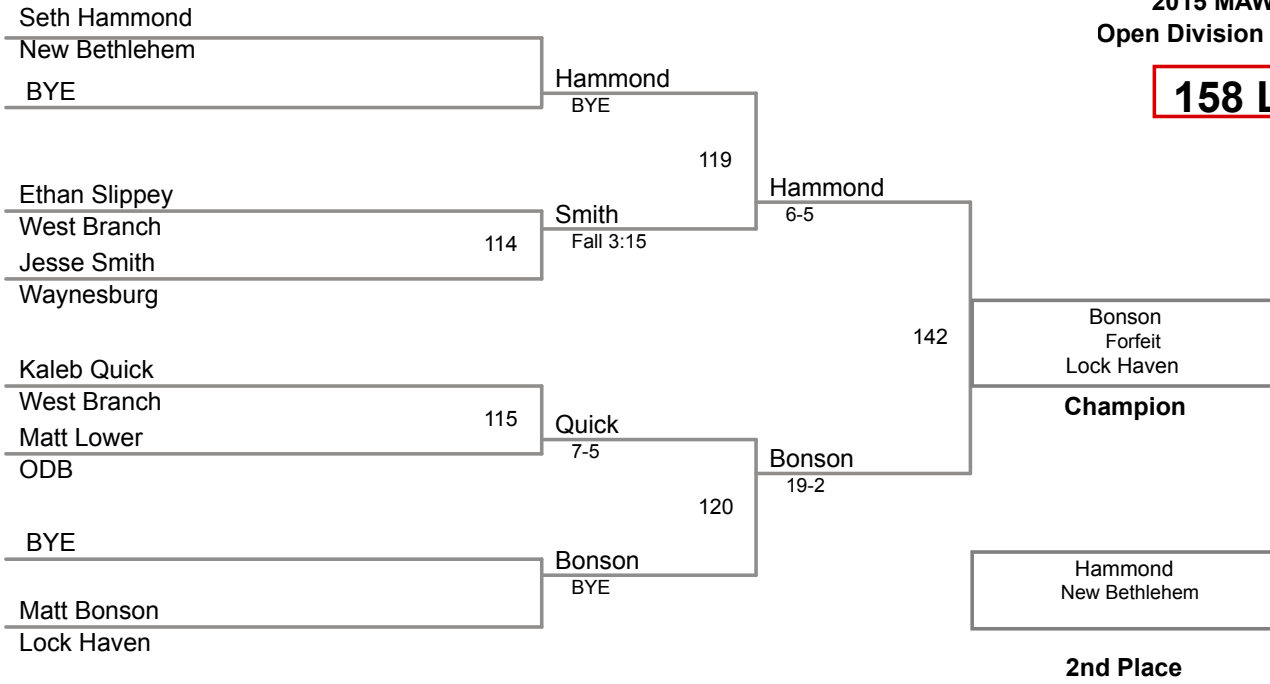

2015 MAWA LHU
Open Division (on Mat 1)

158 Lbs

4-Man Round Robin

2015 MAWA LHU
Open Division (on Mat 4)

167 Lbs

round 1

Dan Bainey Philipsburg Osceola	401	Hommer
Justin Hommer Glendale		7-3
Cole Hanley Beech Creek	402	Myers
Tyler Myers Centre Hall		Fall :45

round 4

round 2

round 5

Dan Bainey Philipsburg Osceola	439	Myers
Tyler Myers Centre Hall		Fall 2:10
Cole Hanley Beech Creek	440	Hommer
Justin Hommer Glendale		Forfeit

round 3

Dan Bainey Philipsburg Osceola	417	Bainey
Cole Hanley Beech Creek		6-1
Justin Hommer Glendale	418	Myers
Tyler Myers Centre Hall		Fall 1:15

Table of Results

Using HEAD-to-HEAD to break ties
between 1st and 2nd if necessary

Wrestler	Team	W	L	BP	F	TF	Pen
Myers, Tyler	Centre Hall	3	0	6	3	0	0
Hommer, Justin	Glendale	2	1	2	0	0	0
Bainey, Dan	Philipsburg Osceola	1	2	0	0	0	0
Hanley, Cole	Beech Creek	0	3	0	0	0	0

1	Tyler Myers Centre Hall	4	Cole Hanley Beech Creek	Manual Placement
2	Justin Hommer Glendale	5		
3	Dan Bainey Philipsburg Osceola	6