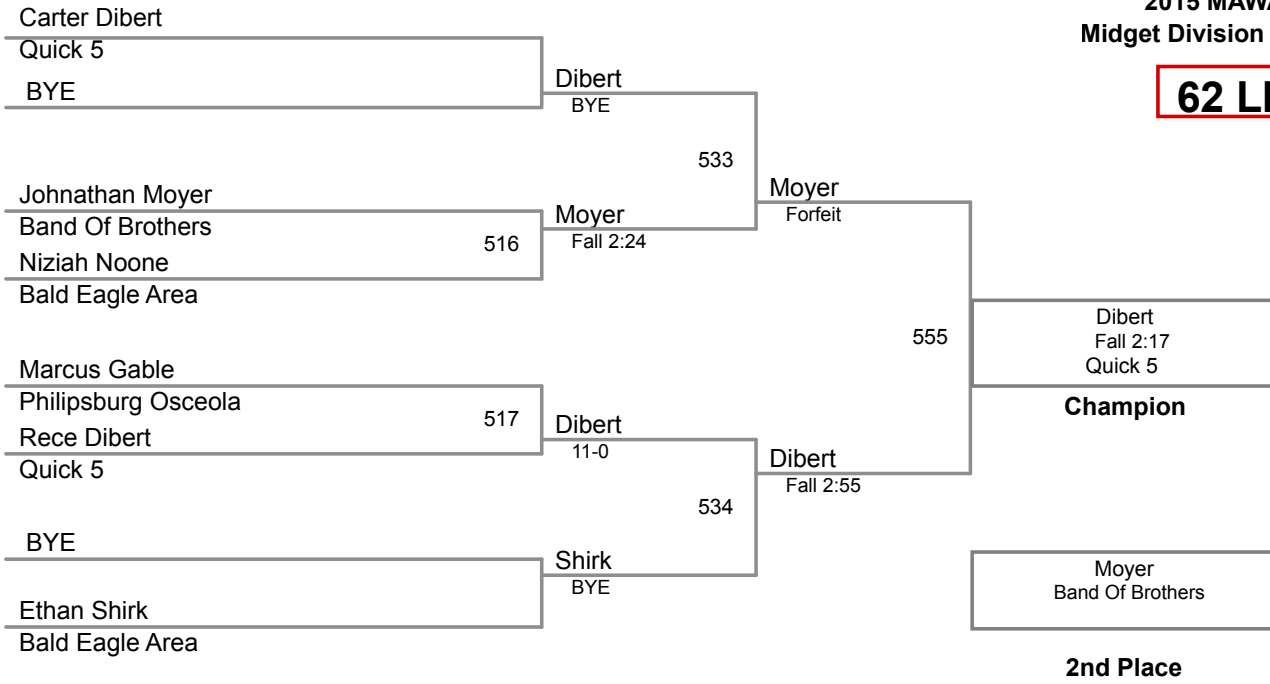

2015 MAWA LHU
Midget Division (on Mat 5)

62 Lbs