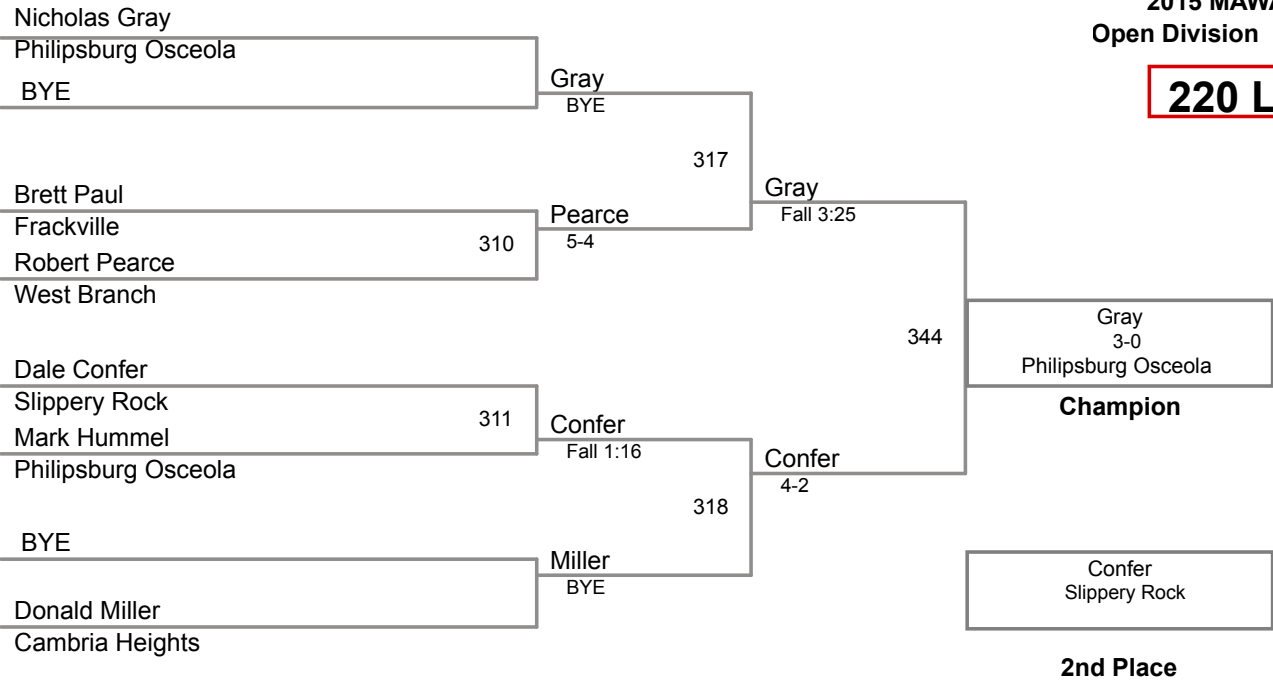

2015 MAWA LHU
Open Division (on Mat 3)

220 Lbs

3-Man Round Robin

2015 MAWA LHU
Open Division (on Mat 5)

295 Lbs

round 1

Trey English		
Hawk Run	502	Michaels
Brad Michaels		Fall :36
Lanse		
Josh Heaster		
Juniata Valley		Heaster
BYE		BYE

round 4

round 2

round 5

Josh Heaster		
Juniata Valley	543	Heaster
Brad Michaels		Fall 2:26
Lanse		
Trey English		
Hawk Run		English
BYE		BYE

round 3

Trey English		
Hawk Run	521	Heaster
Josh Heaster		Fall 1:42
Juniata Valley		
Brad Michaels		
Lanse		Michaels
BYE		BYE

Table of Results

Using HEAD-to-HEAD to break ties between 1st and 2nd if necessary

Wrestler	Team	W	L	BP	F	TF	Pen
Heaster, Josh	Juniata Valley	2	0	4	2		0
Michaels, Brad	Lanse	1	1	2	1		0
English, Trey	Hawk Run	0	2				0

1	Josh Heaster Juniata Valley	4		Manual Placement
2	Brad Michaels Lanse	5		
3	Trey English Hawk Run	6