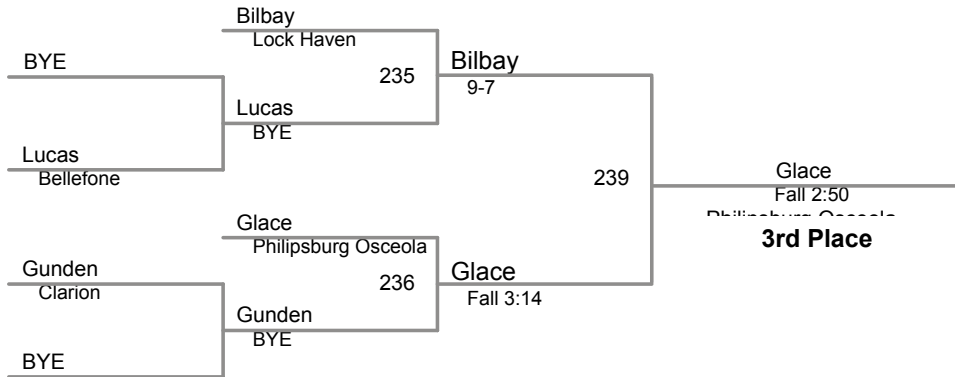

4-Man Round Robin

2015 MAWA LHU
Open Division (on Mat 4)

167 Lbs

round 1

Dan Bainey Philipsburg Osceola	401	Hommer
Justin Hommer Glendale		7-3
Cole Hanley Beech Creek	402	Myers
Tyler Myers Centre Hall		Fall :45

round 4

round 2

round 5

Dan Bainey Philipsburg Osceola	439	Myers
Tyler Myers Centre Hall		Fall 2:10
Cole Hanley Beech Creek	440	Hommer
Justin Hommer Glendale		Forfeit

round 3

Dan Bainey Philipsburg Osceola	417	Bainey
Cole Hanley Beech Creek		6-1
Justin Hommer Glendale	418	Myers
Tyler Myers Centre Hall		Fall 1:15

Table of Results

Using HEAD-to-HEAD to break ties
between 1st and 2nd if necessary

Wrestler	Team	W	L	BP	F	TF	Pen
Myers, Tyler	Centre Hall	3	0	6	3	0	0
Hommer, Justin	Glendale	2	1	2	0	0	0
Bainey, Dan	Philipsburg Osceola	1	2	0	0	0	0
Hanley, Cole	Beech Creek	0	3	0	0	0	0

1	Tyler Myers Centre Hall	4	Cole Hanley Beech Creek	Manual Placement
2	Justin Hommer Glendale	5		
3	Dan Bainey Philipsburg Osceola	6		

2015 MAWA LHU
Open Division (on Mat 2)

177 Lbs