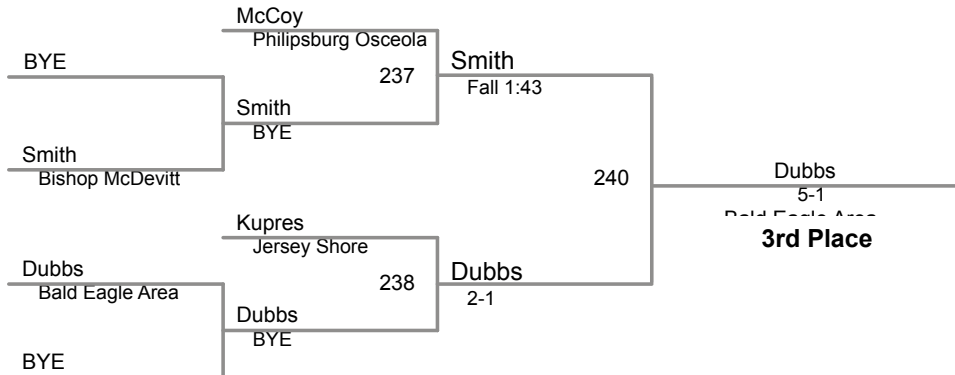

2015 MAWA LHU
Midget Division (on Mat 2)

75 Lbs

Best of 3 (optional)

2015 MAWA LHU
Midget Division (on Mat 4)

80 Lbs

round 1

Ethan Claycomb Claysburg Andrew McChesney Shannon Brungart	411	Claycomb 2-0

round 4

round 2

round 5

Ethan Claycomb Claysburg Andrew McChesney Shannon Brungart	

round 3

Ethan Claycomb Claysburg Andrew McChesney Shannon Brungart	431	Claycomb Fall 4:00

Table of Results

*Using HEAD-to-HEAD to break ties
between 1st and 2nd if necessary*

Wrestler	Team	W	L	BP	F	TF	Pen

1	Ethan Claycomb Claysburg	4		Manual Placement
2	Andrew McChesney Shannon Brungart	5		□
3		6