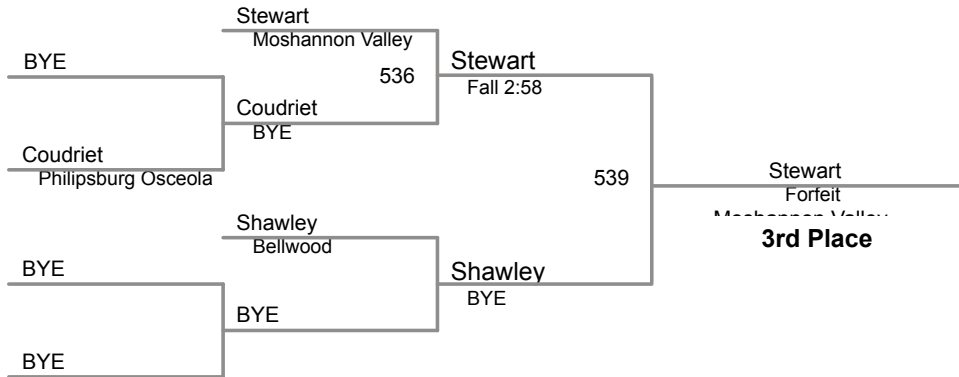

2015 MAWA LHU
Open Division (on Mat 5)

190 Lbs