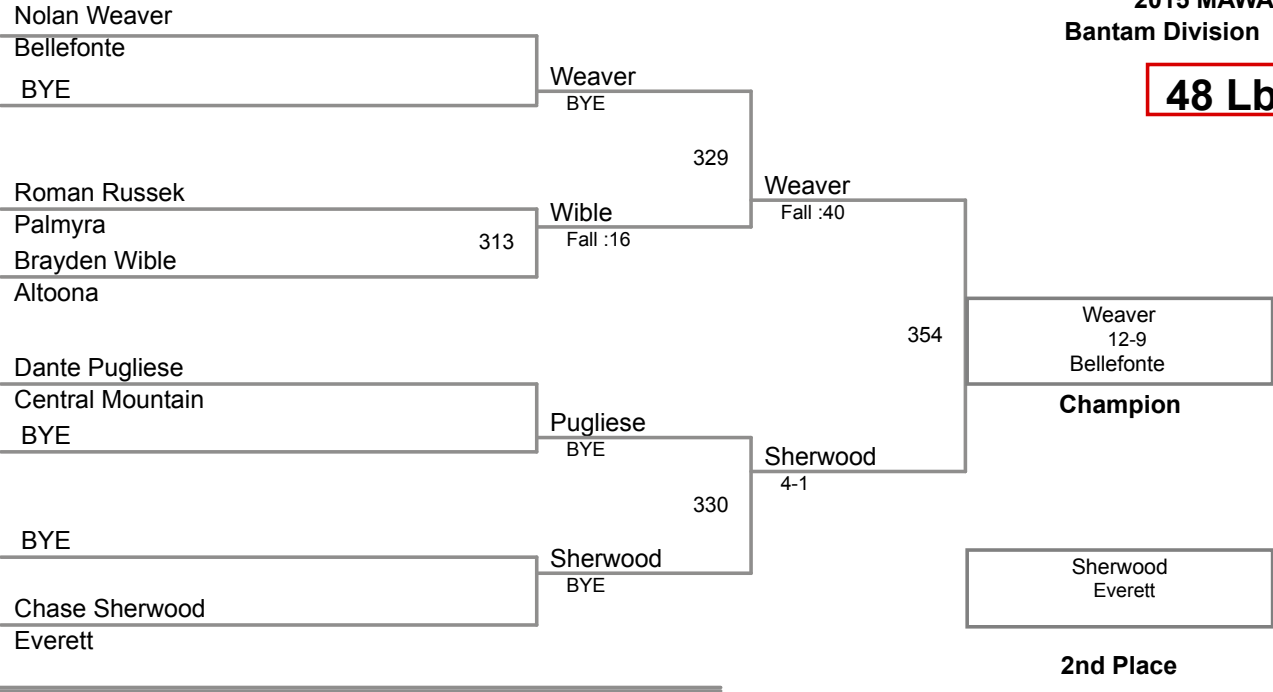

Best of 3 (optional)

2015 MAWA LHU
3antam Division (on Mat 2)

44 Lbs

round 1

Jake Knable Mifflin county huskies Caleb Hummel Philipsburg Osceola	213	Hummel Fall :35

round 4

round 2

round 5

Jake Knable Mifflin county huskies Caleb Hummel Philipsburg Osceola	

round 3

Jake Knable Mifflin county huskies Caleb Hummel Philipsburg Osceola	234	Hummel Fall :59

*Using HEAD-to-HEAD to break ties
between 1st and 2nd if necessary*

Table of Results

Wrestler	Team	W	L	BP	F	TF	Pen

1	Caleb Hummel Philipsburg Osceola	4		Manual Placement
2	Jake Knable Mifflin county huskies	5		□
3		6		

2015 MAWA LHU
Bantam Division (on Mat 3)

48 Lbs