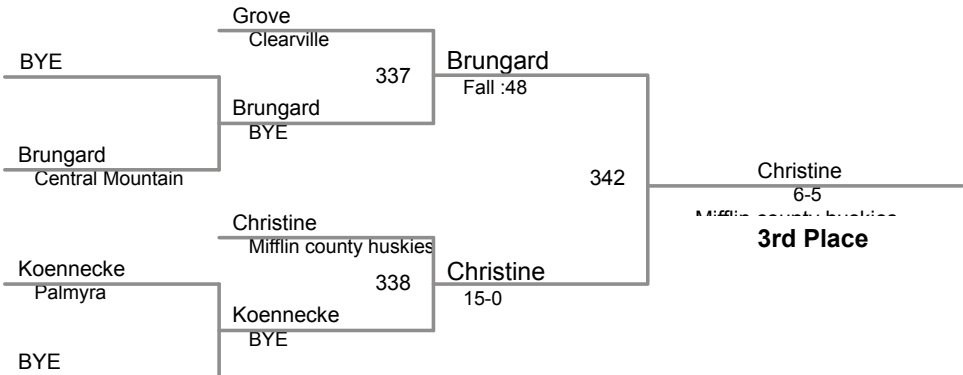

4-Man Round Robin

2015 MAWA LHU
3antam Division (on Mat 4)

56 Lbs

round 1

Bentley Bainey		
Philipsburg Osceola	412	Noone 8-5
Carnell Noone		
Bald Eagle Area		
Hayes Miller		
Central Mountain	413	Papinchak 4-0
Mason Papinchak		
Ranger Pride		

round 4

round 2

round 5

Bentley Bainey		
Philipsburg Osceola	452	Papinchak 6-1
Mason Papinchak		
Ranger Pride		
Hayes Miller		
Central Mountain	453	Noone 9-0
Carnell Noone		
Bald Eagle Area		

round 3

Bentley Bainey		
Philipsburg Osceola	432	Baiey 7-2
Hayes Miller		
Central Mountain		
Carnell Noone		
Bald Eagle Area	433	Noone 7-3
Mason Papinchak		
Ranger Pride		

Using HEAD-to-HEAD to break ties
between 1st and 2nd if necessary

Table of Results

Wrestler	Team	W	L	BP	F	TF	Pen
Noone, Carnell	Bald Eagle Area	3	0	1			0
Papinchak, Mason	Ranger Pride	2	1	0			0
Baiey, Bentley	Philipsburg Oscec	1	2	0			0
Miller, Hayes	Central Mountain	0	3				0

1	Carnell Noone Bald Eagle Area	4	Hayes Miller Central Mountain	Manual Placement
2	Mason Papinchak Ranger Pride	5		
3	Bentley Baiey Philipsburg Osceola	6		

2015 MAWA LHU
Bantam Division (on Mat 3)

65 Lbs