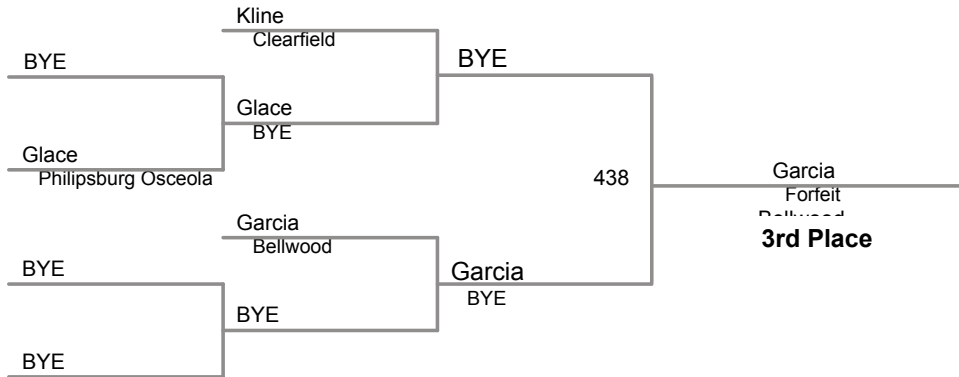

1	Andrew Sharer Penns Valley	4		Manual Placement
2	Nathan Bilboy Jersey Shore	5		
3	Nic Domico Clearfield	6		

2015 MAWA LHU
Junior Division (on Mat 3)

66 Lbs

2015 MAWA LHU
 Junior Division (on Mat 4)

70 Lbs