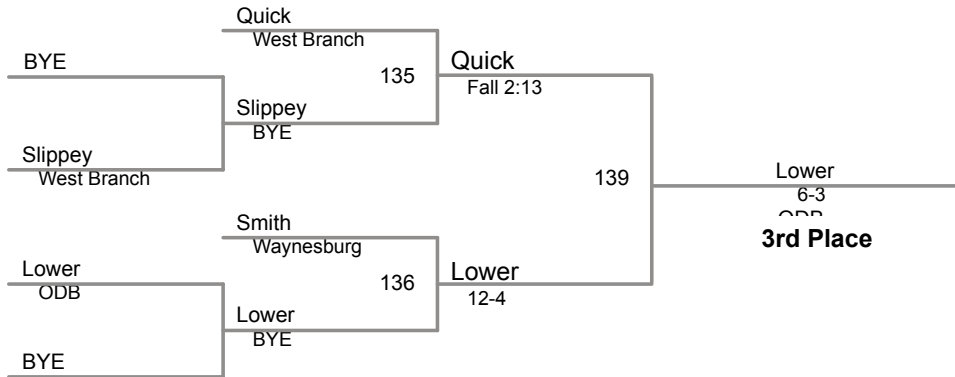

2015 MAWA LHU
Open Division (on Mat 1)

158 Lbs

4-Man Round Robin

2015 MAWA LHU
Open Division (on Mat 4)

167 Lbs

round 1

Dan Bainey Philipsburg Osceola	401	Hommer
Justin Hommer Glendale		7-3
Cole Hanley Beech Creek	402	Myers
Tyler Myers Centre Hall		Fall :45

round 4

round 2

round 5

Dan Bainey Philipsburg Osceola	439	Myers
Tyler Myers Centre Hall		Fall 2:10
Cole Hanley Beech Creek	440	Hommer
Justin Hommer Glendale		Forfeit

round 3

Dan Bainey Philipsburg Osceola	417	Bainey
Cole Hanley Beech Creek		6-1
Justin Hommer Glendale	418	Myers
Tyler Myers Centre Hall		Fall 1:15

Table of Results

Using HEAD-to-HEAD to break ties
between 1st and 2nd if necessary

Wrestler	Team	W	L	BP	F	TF	Pen
Myers, Tyler	Centre Hall	3	0	6	3	0	0
Hommer, Justin	Glendale	2	1	2	0	0	0
Bainey, Dan	Philipsburg Osceola	1	2	0	0	0	0
Hanley, Cole	Beech Creek	0	3	0	0	0	0

1	Tyler Myers Centre Hall	4	Cole Hanley Beech Creek	Manual Placement
2	Justin Hommer Glendale	5		
3	Dan Bainey Philipsburg Osceola	6