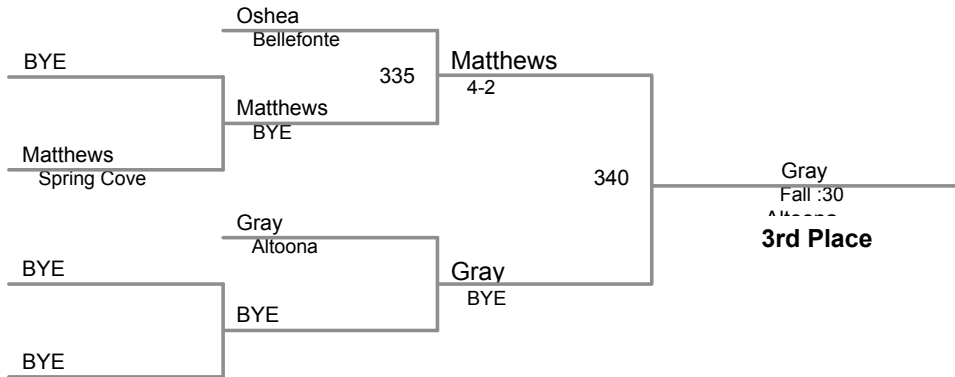

2015 MAWA LHU
Junior Division (on Mat 3)

66 Lbs