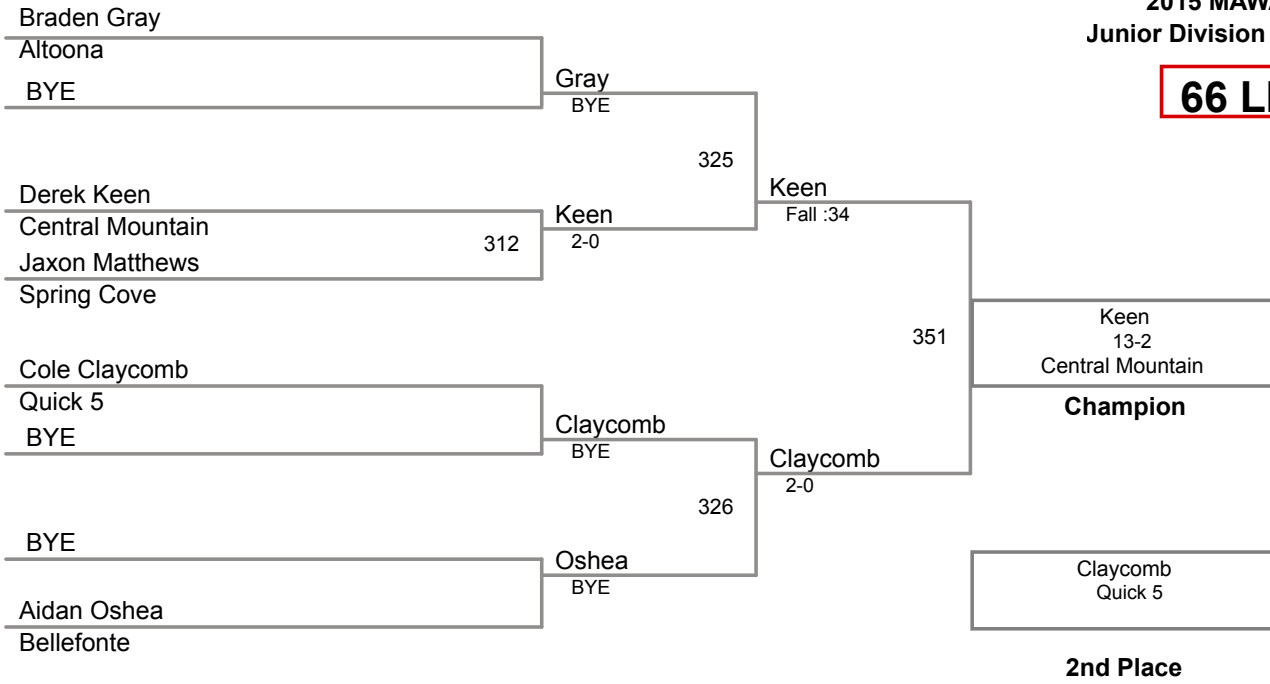

2015 MAWA LHU
Junior Division (on Mat 3)

66 Lbs