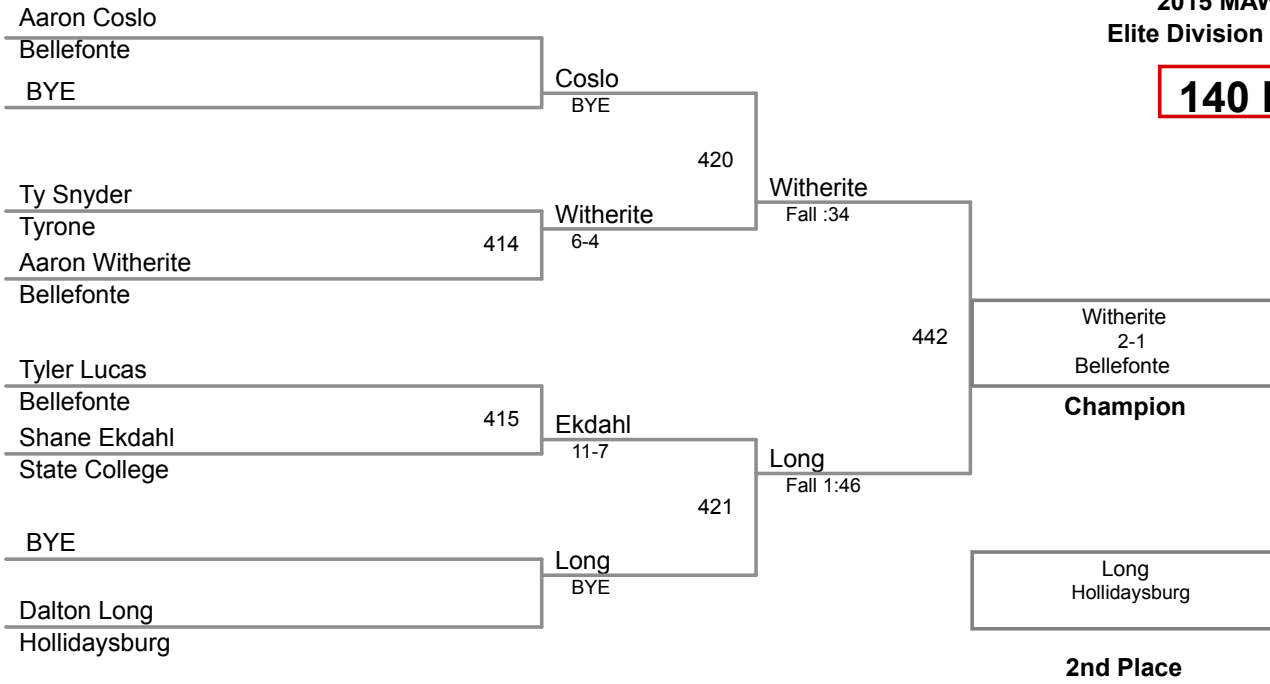

2015 MAWA LHU
Elite Division (on Mat 4)

140 Lbs

3-Man Round Robin

2015 MAWA LHU
Elite Division (on Mat 3)

152 Lbs

round 1

Cameron Resch		
St. Marys	302	Resch
Mahlon Akers		2-0
Everett		
CHASE GARDNER		
Bellefonte		GARDNER
BYE		BYE

round 4

round 2

round 5

CHASE GARDNER		
Bellefonte	345	GARDNER
Mahlon Akers		5-1
Everett		
Cameron Resch		
St. Marys		Resch
BYE		BYE

round 3

Cameron Resch		
St. Marys	319	GARDNER
CHASE GARDNER		Fall 2:50
Bellefonte		
Mahlon Akers		
Everett		Akers
BYE		BYE

Table of Results

Using HEAD-to-HEAD to break ties between 1st and 2nd if necessary

Wrestler	Team	W	L	BP	F	TF	Pen
GARDNER, CHASE	Bellefonte	2	0	2	1		0
Resch, Cameron	St. Marys	1	1	0			0
Akers, Mahlon	Everett	0	2				0

1	CHASE GARDNER Bellefonte	4		Manual Placement
2	Cameron Resch St. Marys	5		
3	Mahlon Akers Everett	6