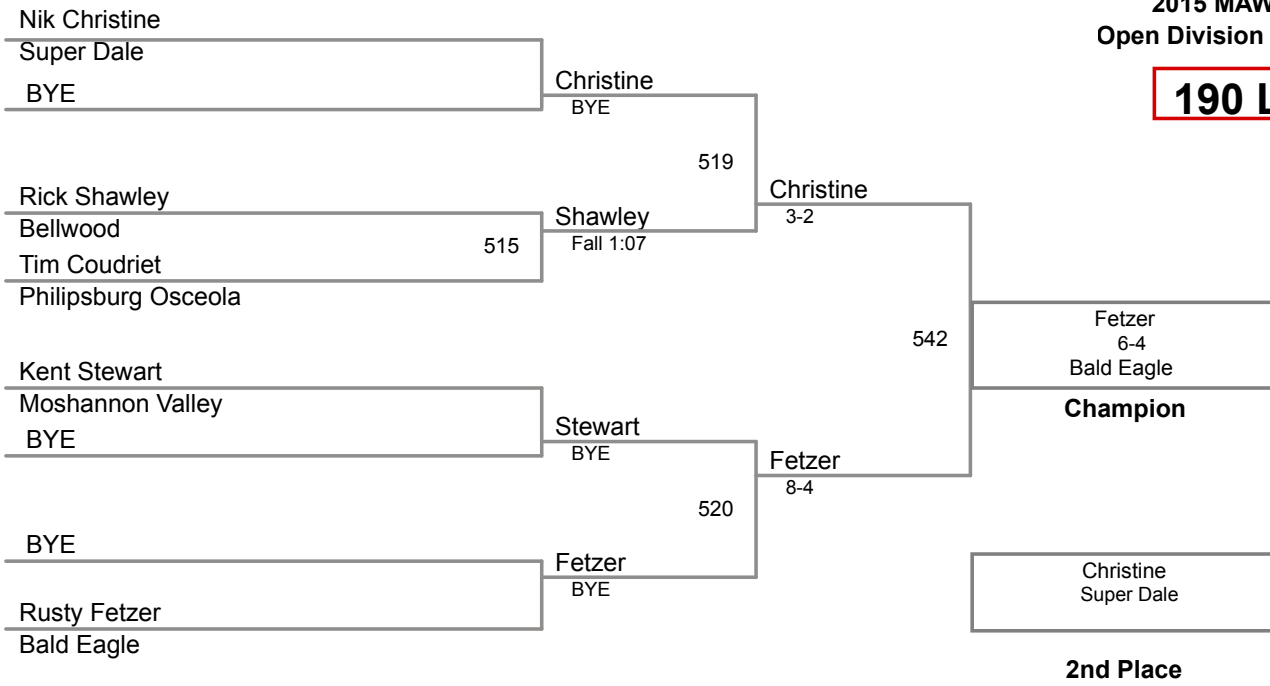

2015 MAWA LHU
Open Division (on Mat 2)

177 Lbs

2015 MAWA LHU
Open Division (on Mat 5)

190 Lbs

2015 MAWA LHU
Open Division (on Mat 3)

220 Lbs

3-Man Round Robin

2015 MAWA LHU
Open Division (on Mat 5)