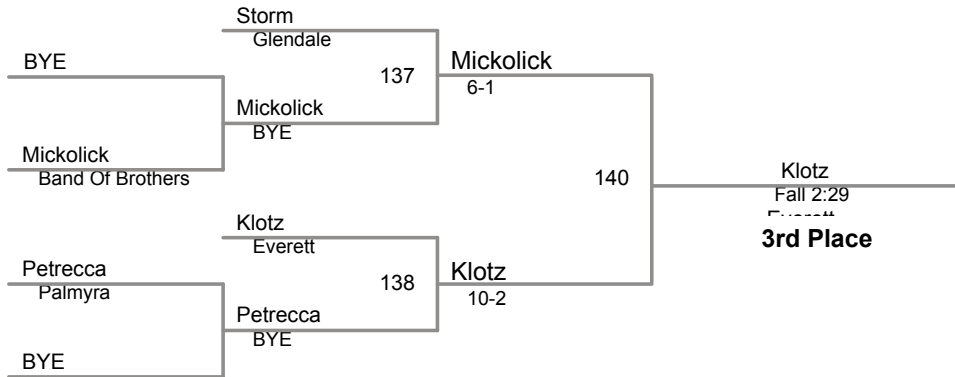

2015 MAWA LHU
Midget Division (on Mat 5)

62 Lbs

2015 MAWA LHU
Midget Division (on Mat 1)

66 Lbs

3-Man Round Robin

2015 MAWA LHU
Midget Division (on Mat 5)

70 Lbs

round 1