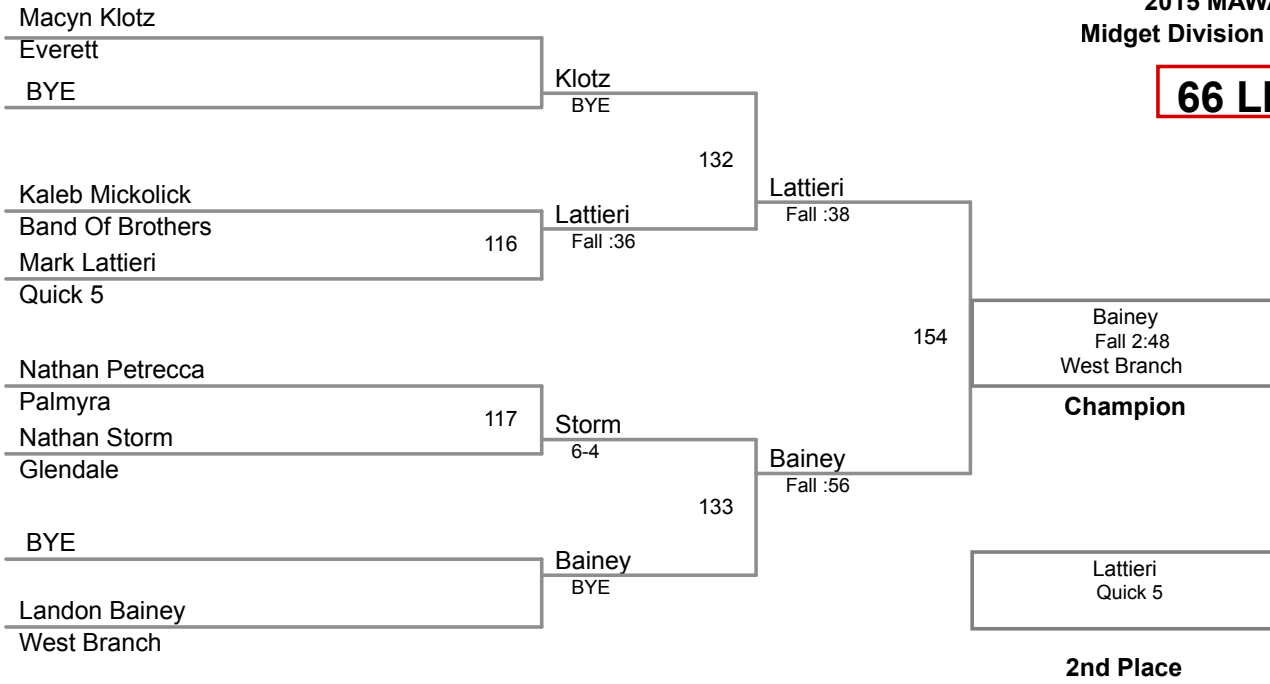

2015 MAWA LHU
Midget Division (on Mat 5)

62 Lbs

2015 MAWA LHU
Midget Division (on Mat 1)

66 Lbs

3-Man Round Robin

2015 MAWA LHU
Midget Division (on Mat 5)

70 Lbs

round 1