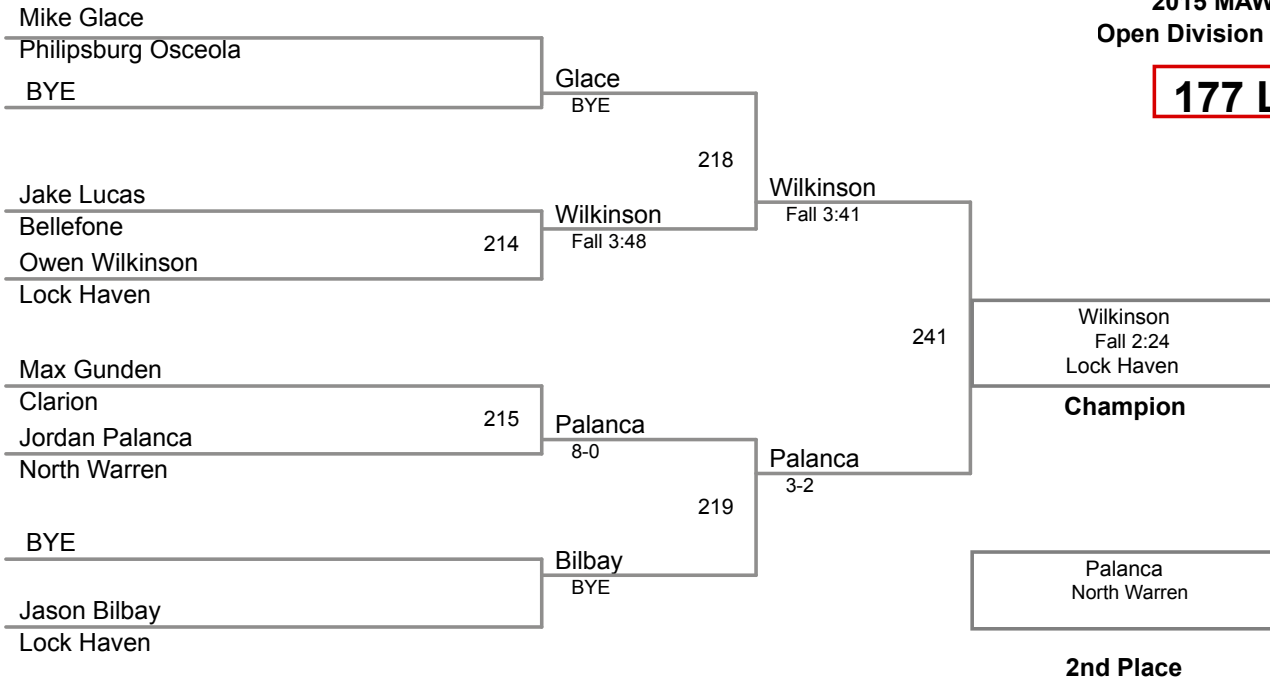

4-Man Round Robin

2015 MAWA LHU
Open Division (on Mat 4)

167 Lbs

round 1

Dan Bainey Philipsburg Osceola	401	Hommer
Justin Hommer Glendale		7-3
Cole Hanley Beech Creek	402	Myers
Tyler Myers Centre Hall		Fall :45

round 4

round 2

round 5

Dan Bainey Philipsburg Osceola	439	Myers
Tyler Myers Centre Hall		Fall 2:10
Cole Hanley Beech Creek	440	Hommer
Justin Hommer Glendale		Forfeit

round 3

Dan Bainey Philipsburg Osceola	417	Bainey
Cole Hanley Beech Creek		6-1
Justin Hommer Glendale	418	Myers
Tyler Myers Centre Hall		Fall 1:15

Table of Results

Using HEAD-to-HEAD to break ties
between 1st and 2nd if necessary

Wrestler	Team	W	L	BP	F	TF	Pen
Myers, Tyler	Centre Hall	3	0	6	3	0	0
Hommer, Justin	Glendale	2	1	2	0	0	0
Bainey, Dan	Philipsburg Osceola	1	2	0	0	0	0
Hanley, Cole	Beech Creek	0	3	0	0	0	0

1	Tyler Myers Centre Hall	4	Cole Hanley Beech Creek	Manual Placement
2	Justin Hommer Glendale	5		
3	Dan Bainey Philipsburg Osceola	6		

2015 MAWA LHU
Open Division (on Mat 2)

177 Lbs