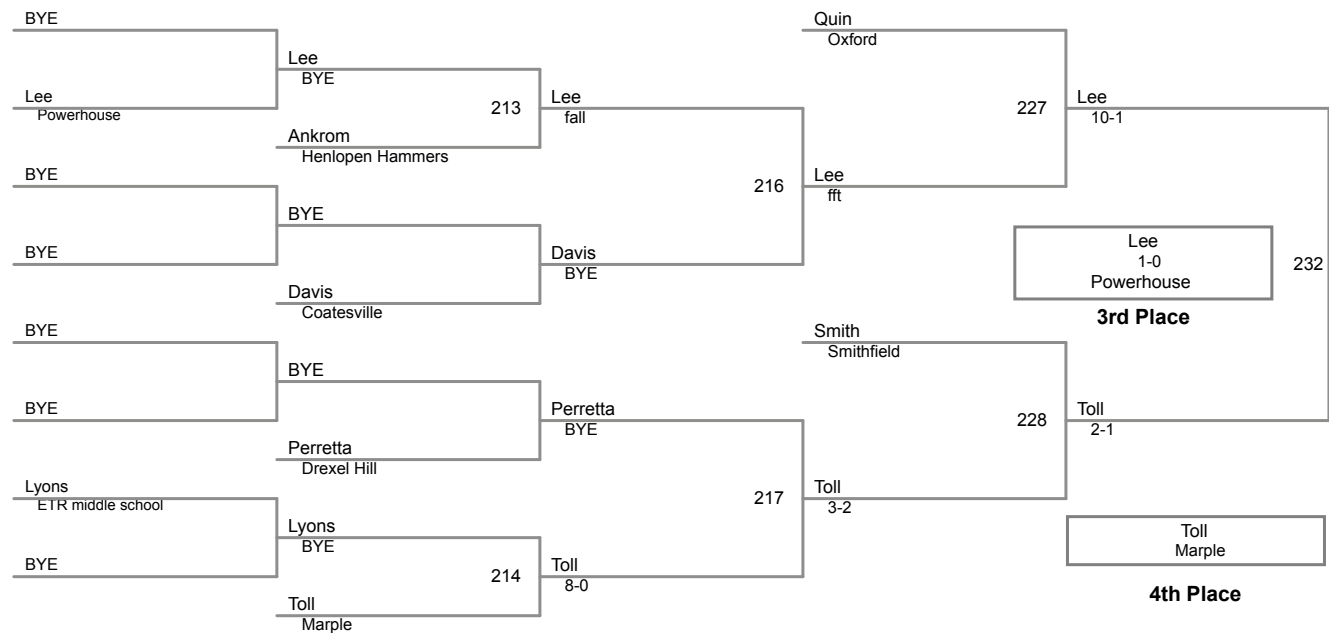

DHR AM Session
Intermediate

80 Lbs