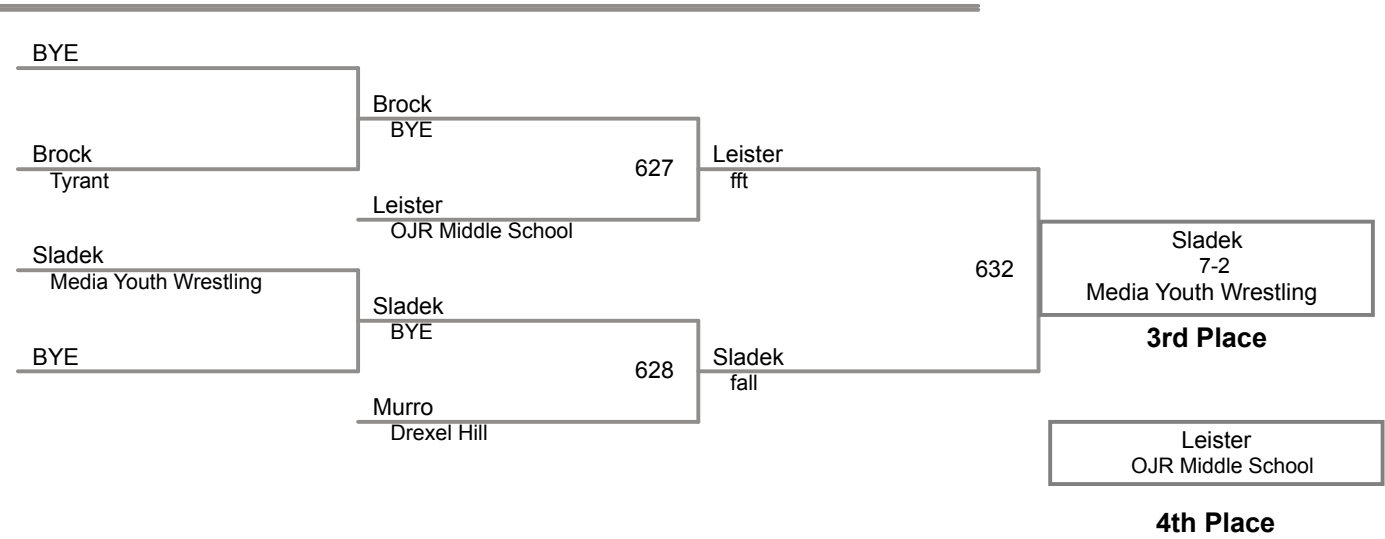

105 Lbs

**DHR AM Session
Intermediate**

110 Lbs

DHR AM Session
Intermediate

115 Lbs

**DHR AM Session
Intermediate**

120 Lbs

128 Lbs