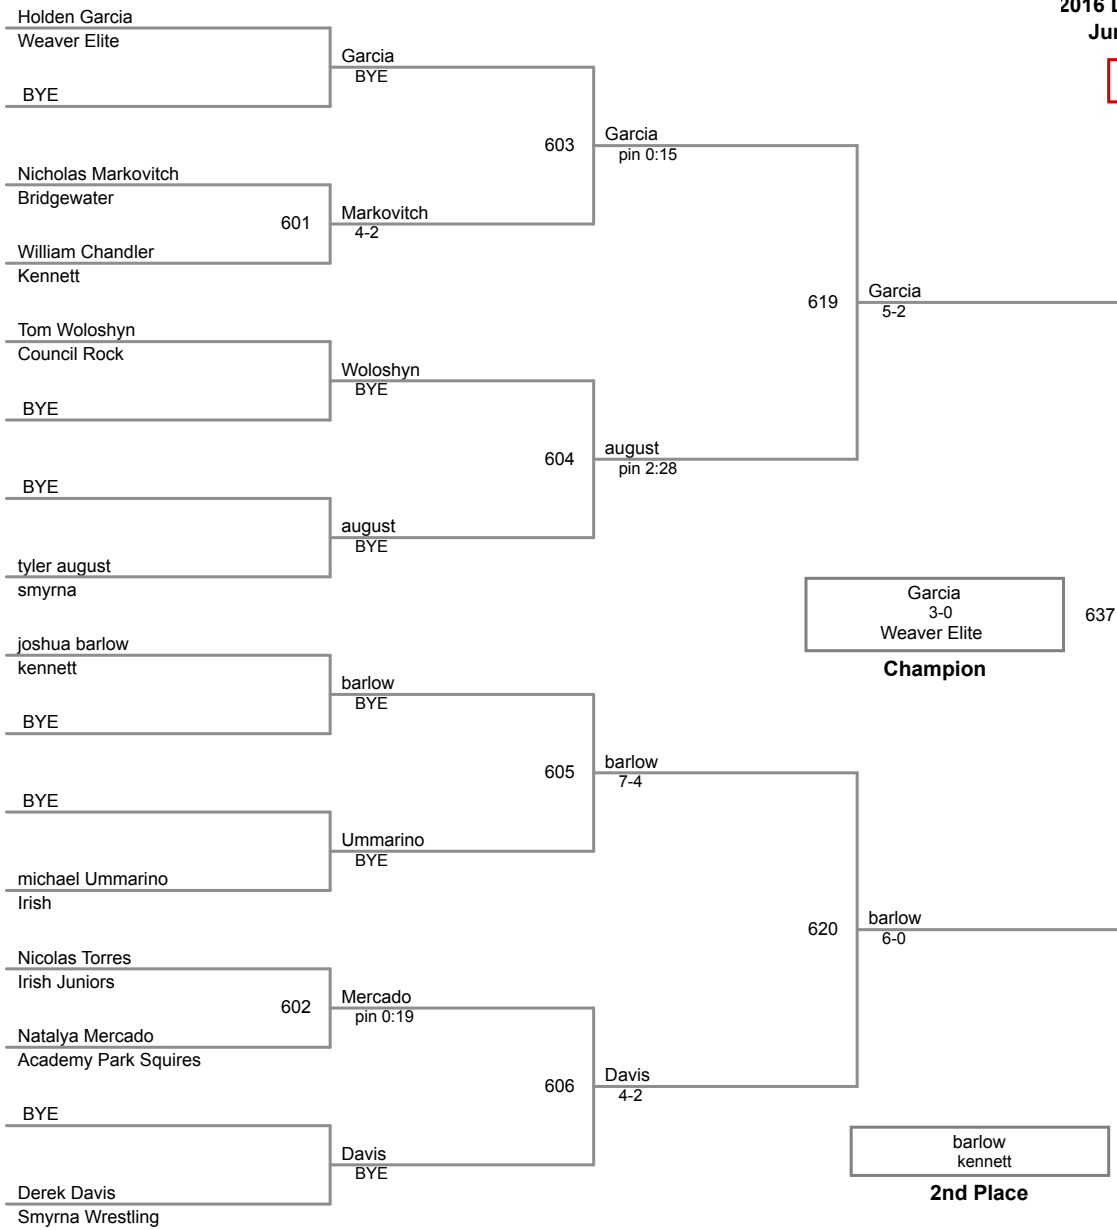

2016 DHR Winter Classic
Junior (on Mat 6)

86 Lbs