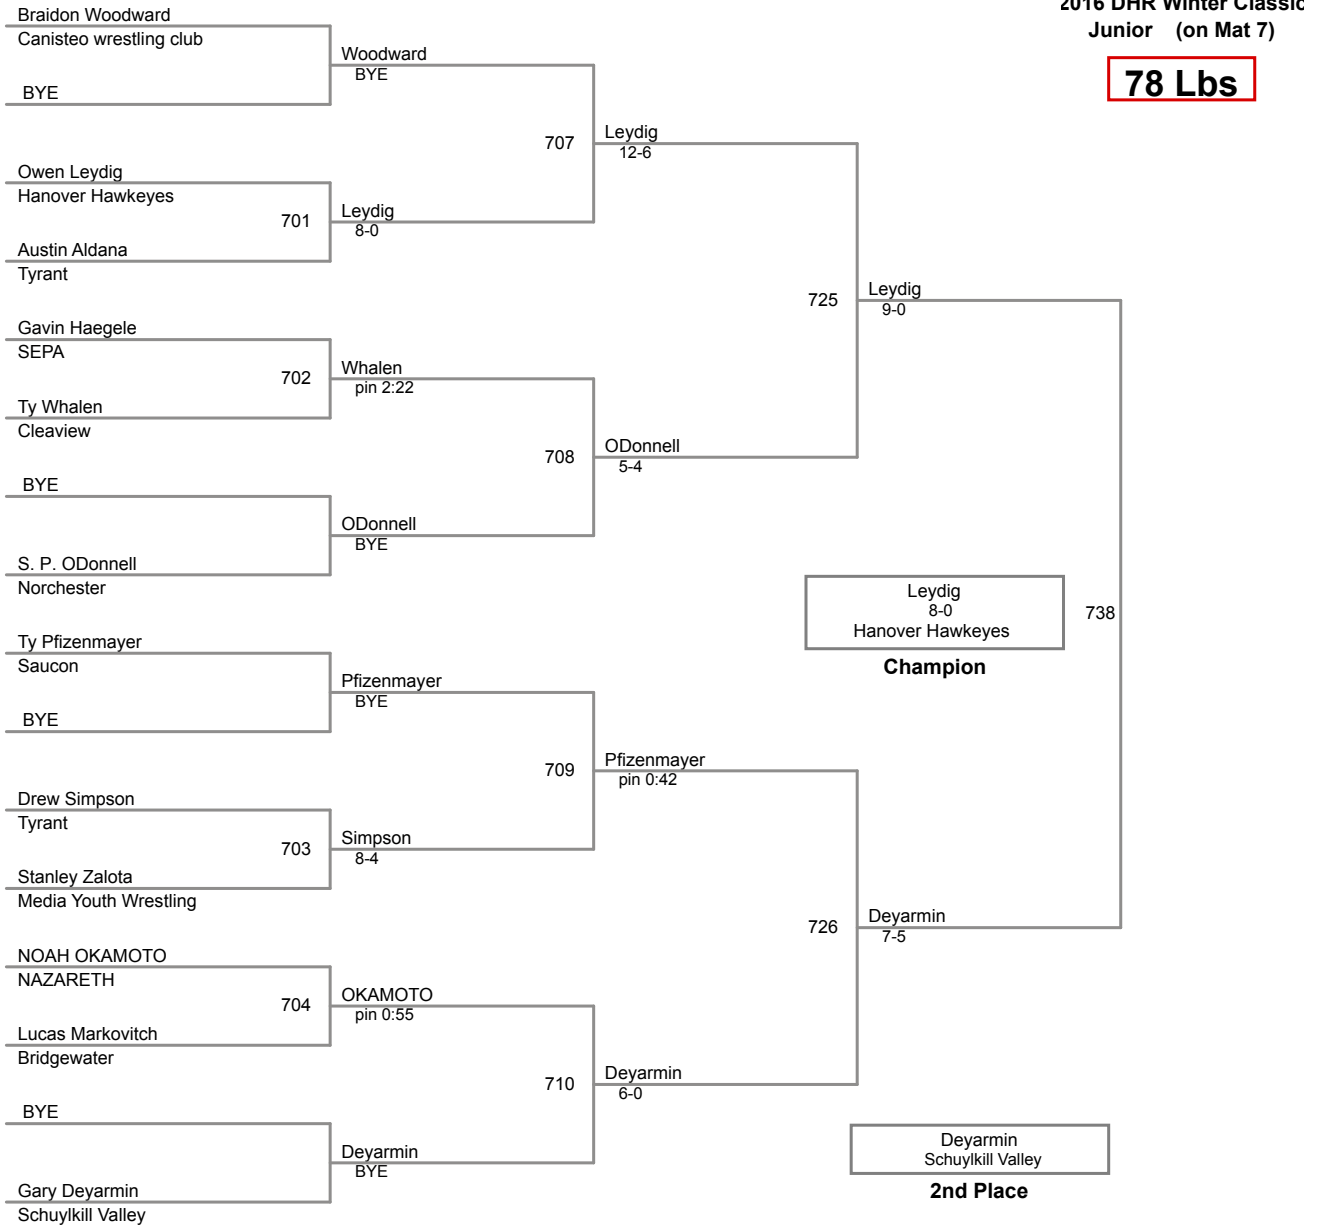

2016 DHR Winter Classic
Junior (on Mat 7)

78 Lbs