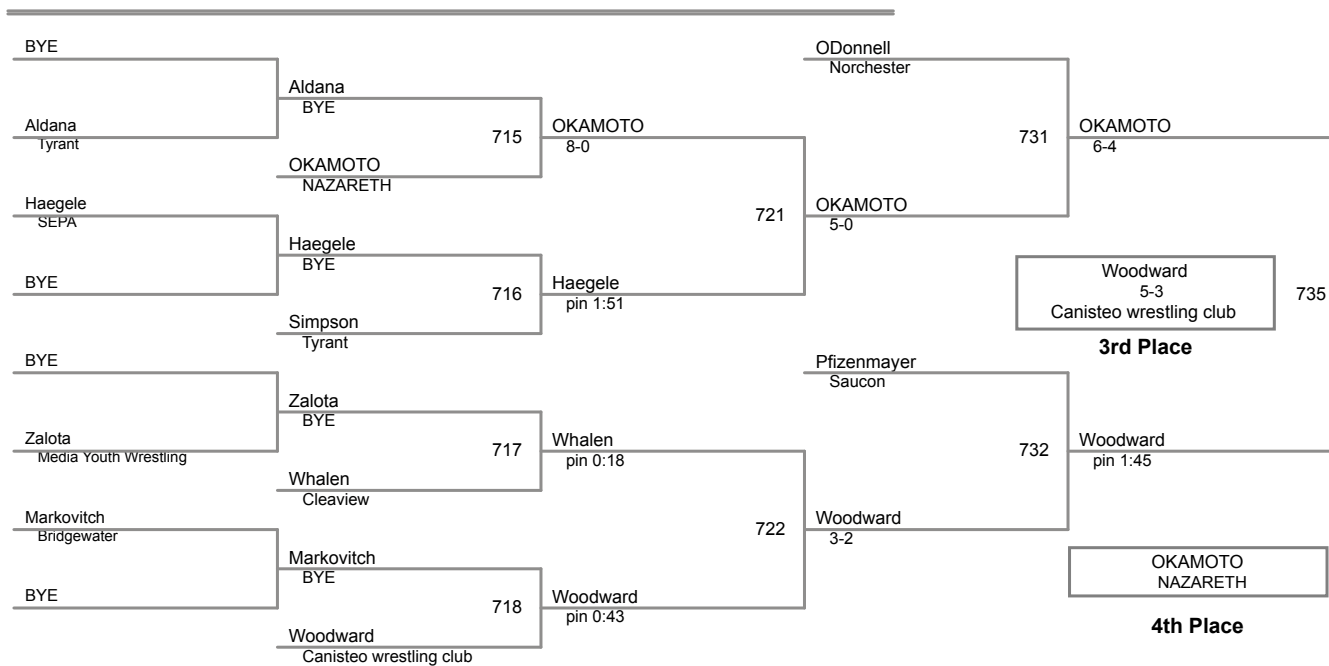

2016 DHR Winter Classic
Junior (on Mat 7)

78 Lbs