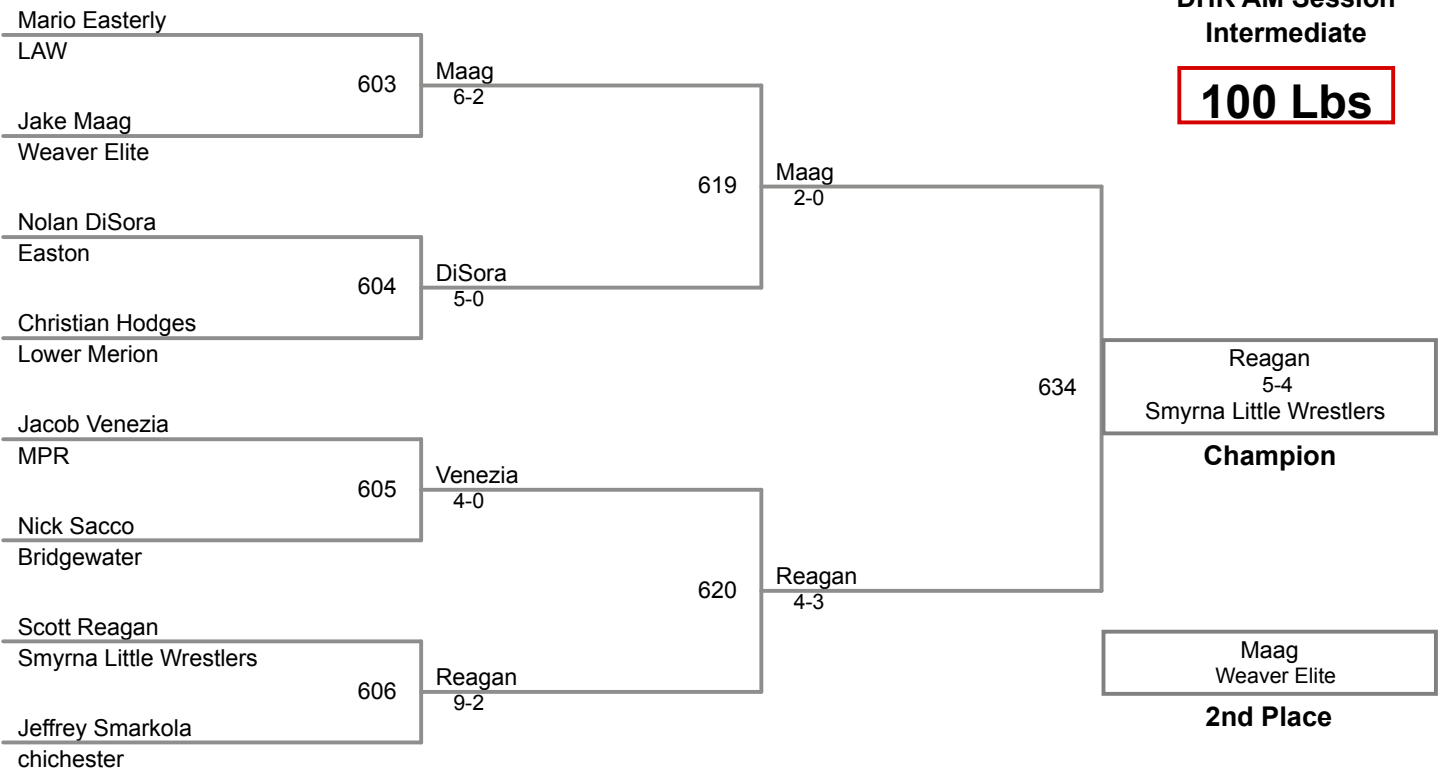

DHR AM Session
Intermediate

80 Lbs

85 Lbs

90 Lbs

**DHR AM Session
Intermediate**

95 Lbs

**DHR AM Session
Intermediate**

100 Lbs