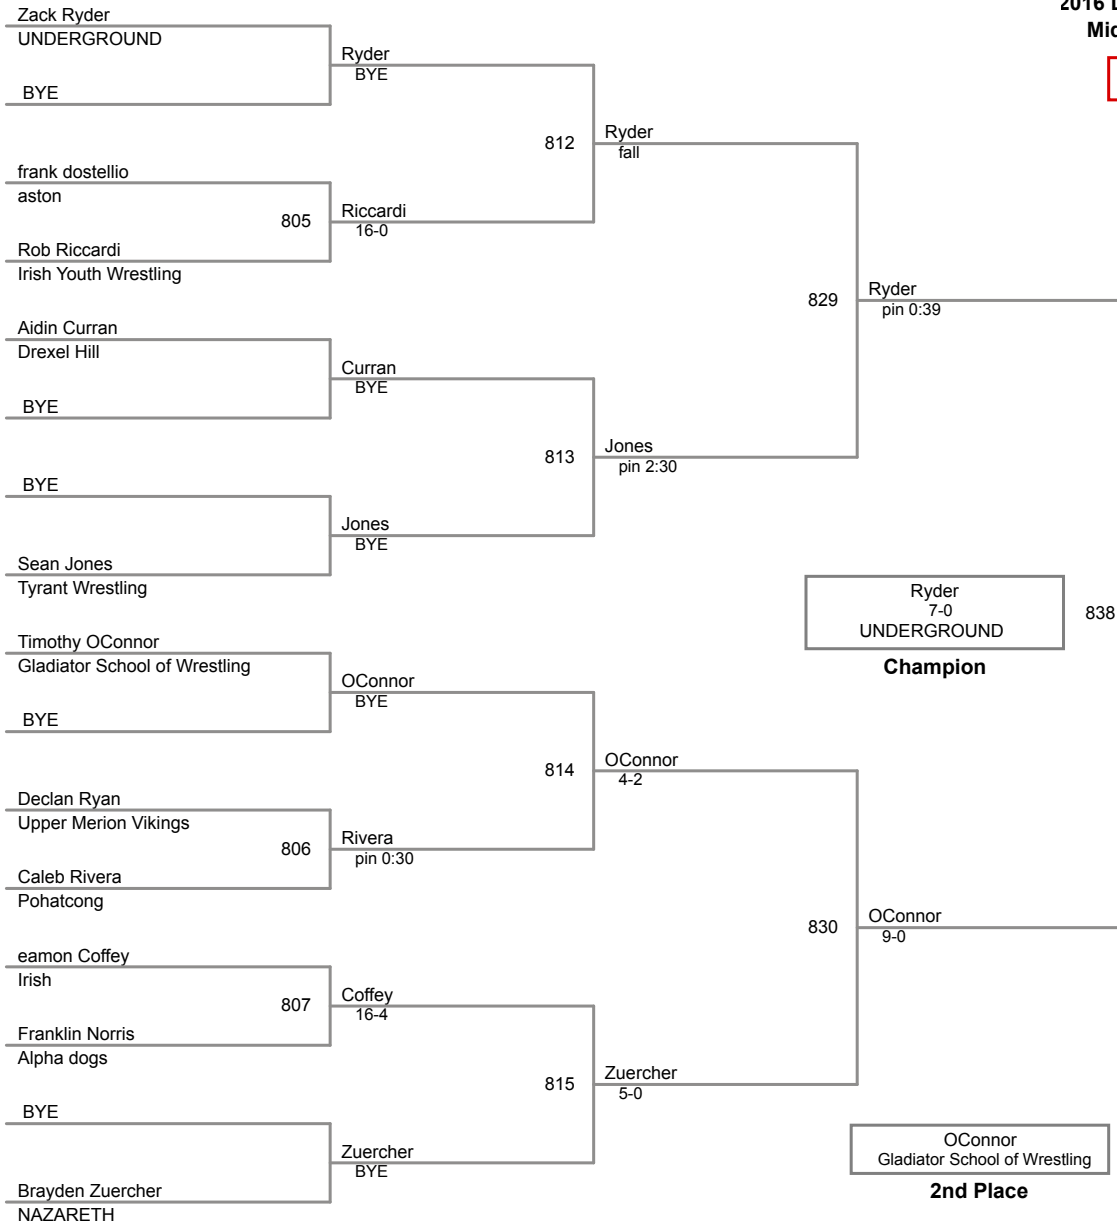

2016 DHR Winter Classic
Midget (on Mat 8)

80 Lbs