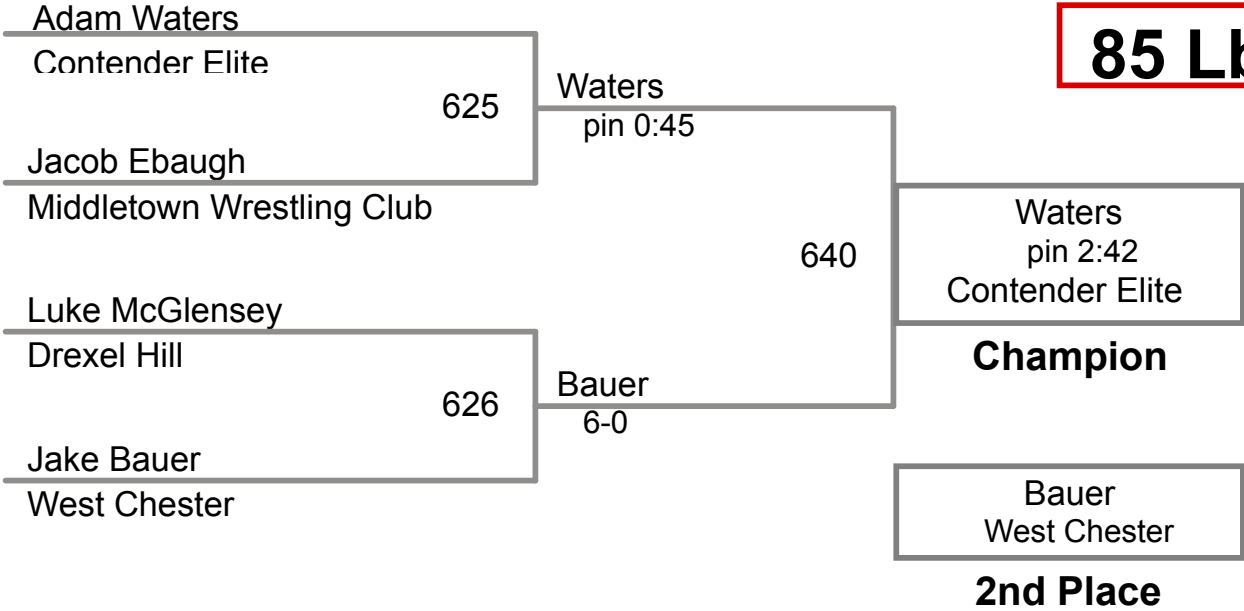

2016 DHR Winter Classic
Midget (on Mat 6)

85 Lbs