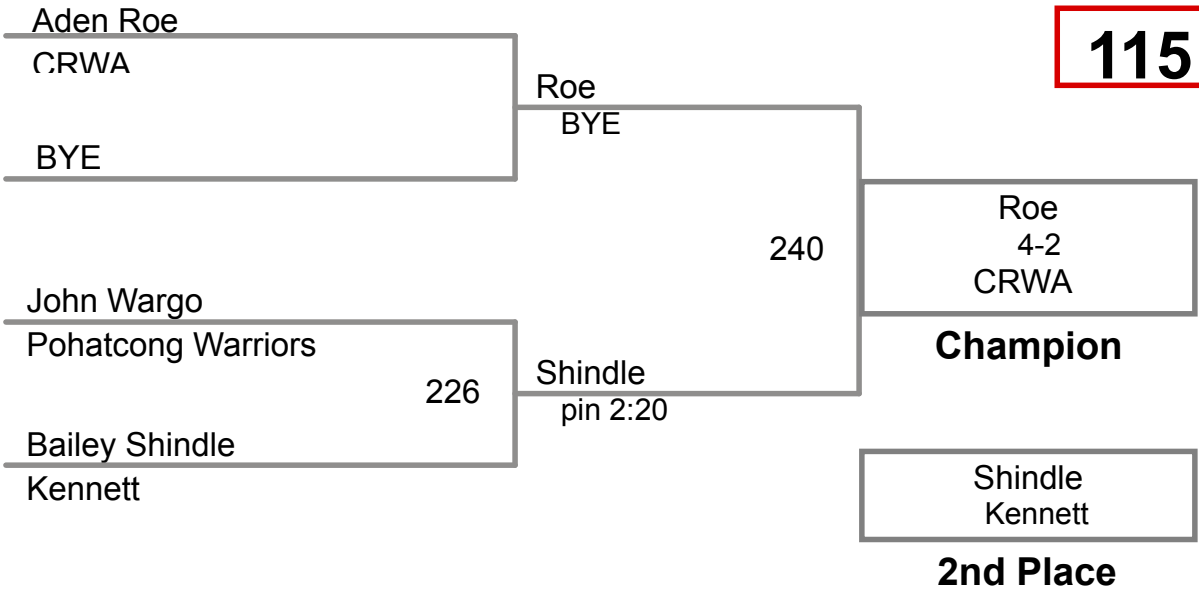

2016 DHR Winter Classic
Junior (on Mat 2)

115 Lbs