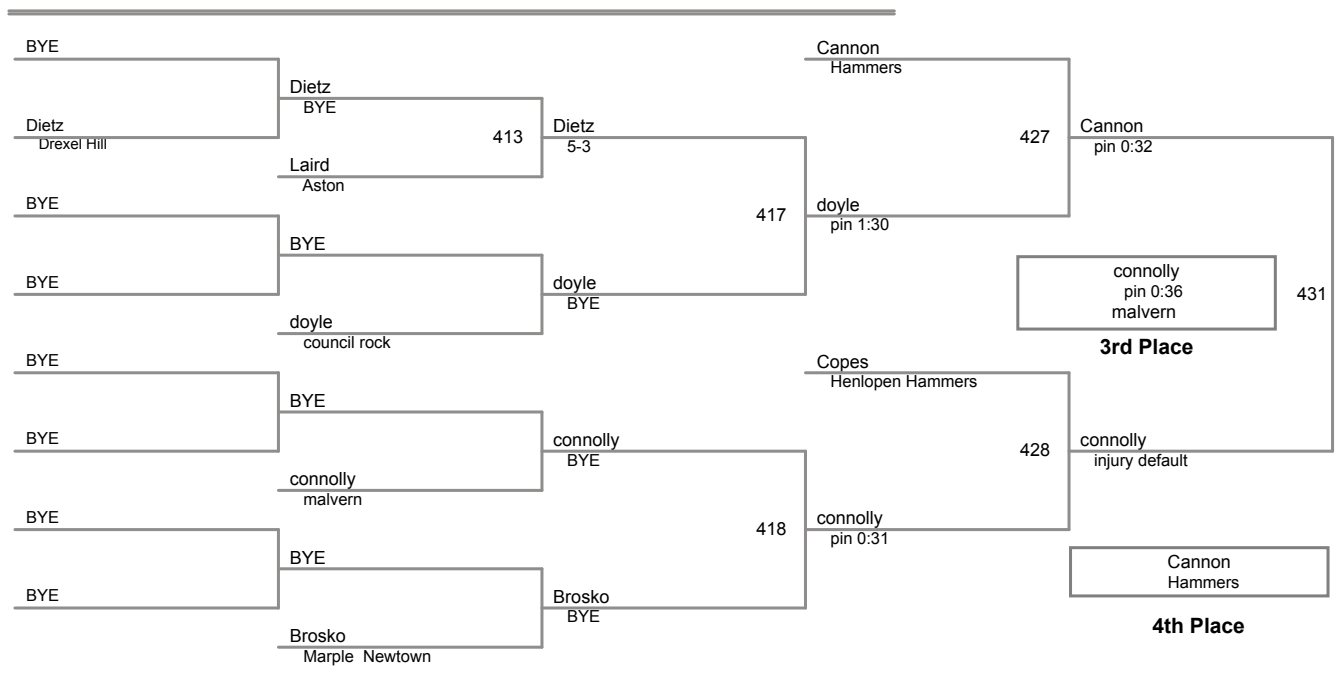

2016 DHR Winter Classic
Junior (on Mat 4)

105 Lbs