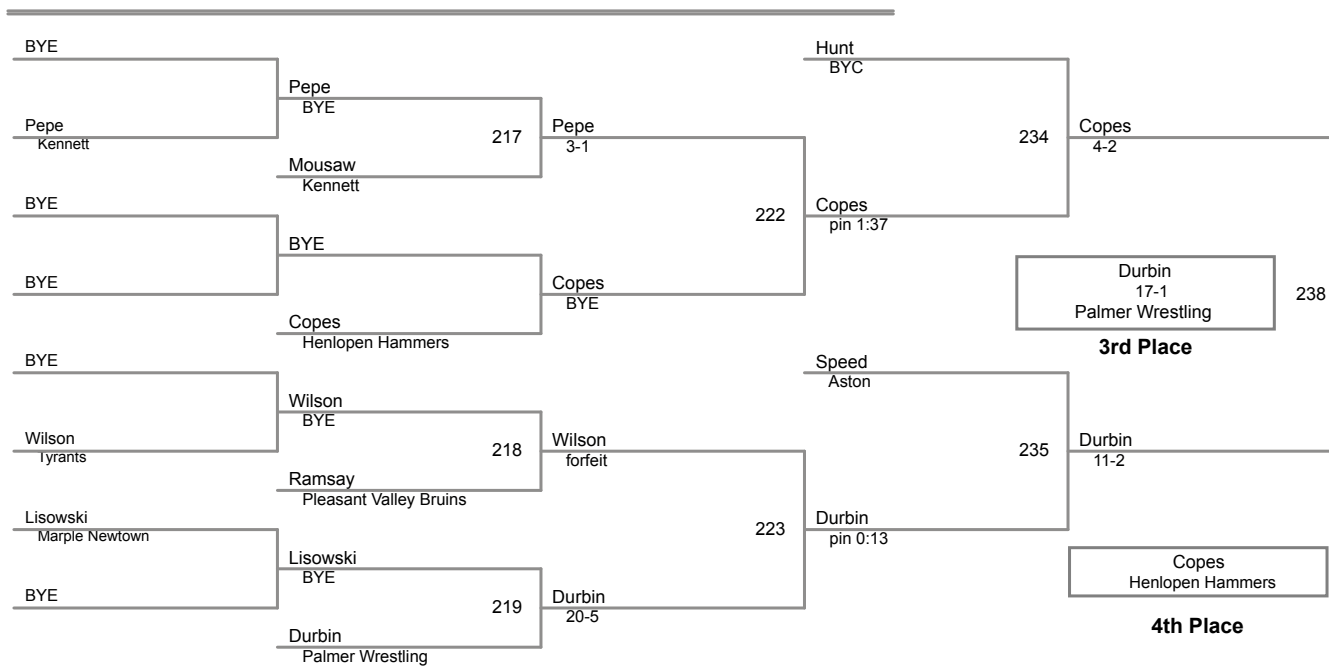

2016 DHR Winter Classic
Midget (on Mat 2)

70 Lbs