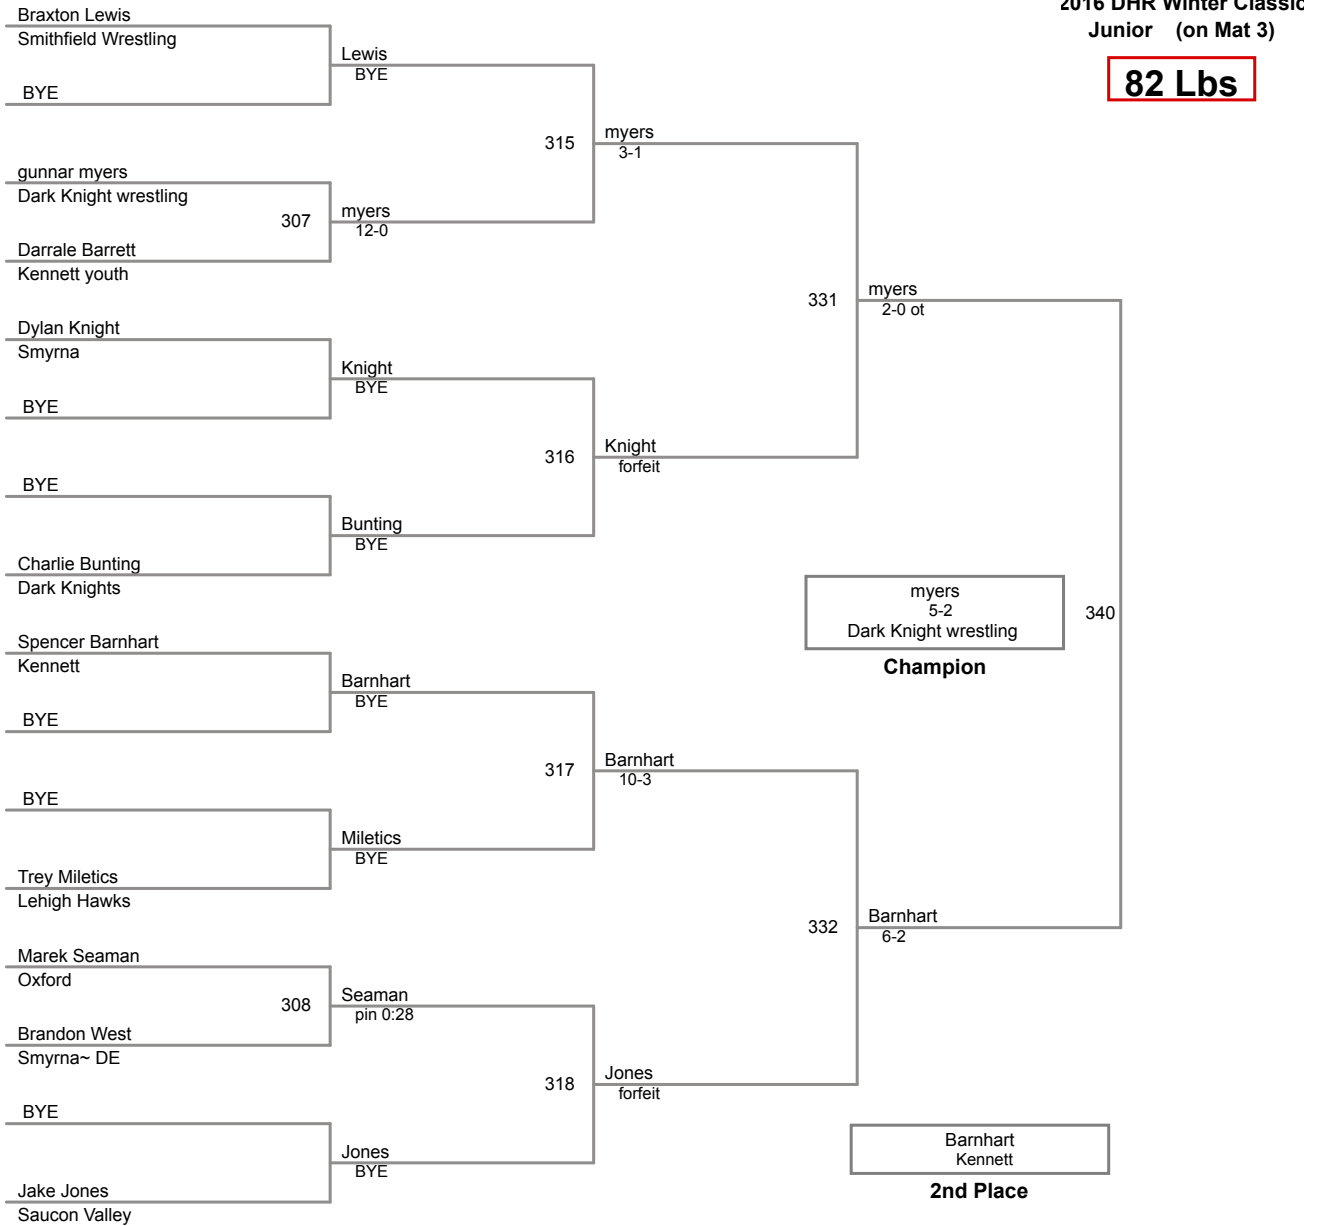

2016 DHR Winter Classic
Junior (on Mat 3)

82 Lbs