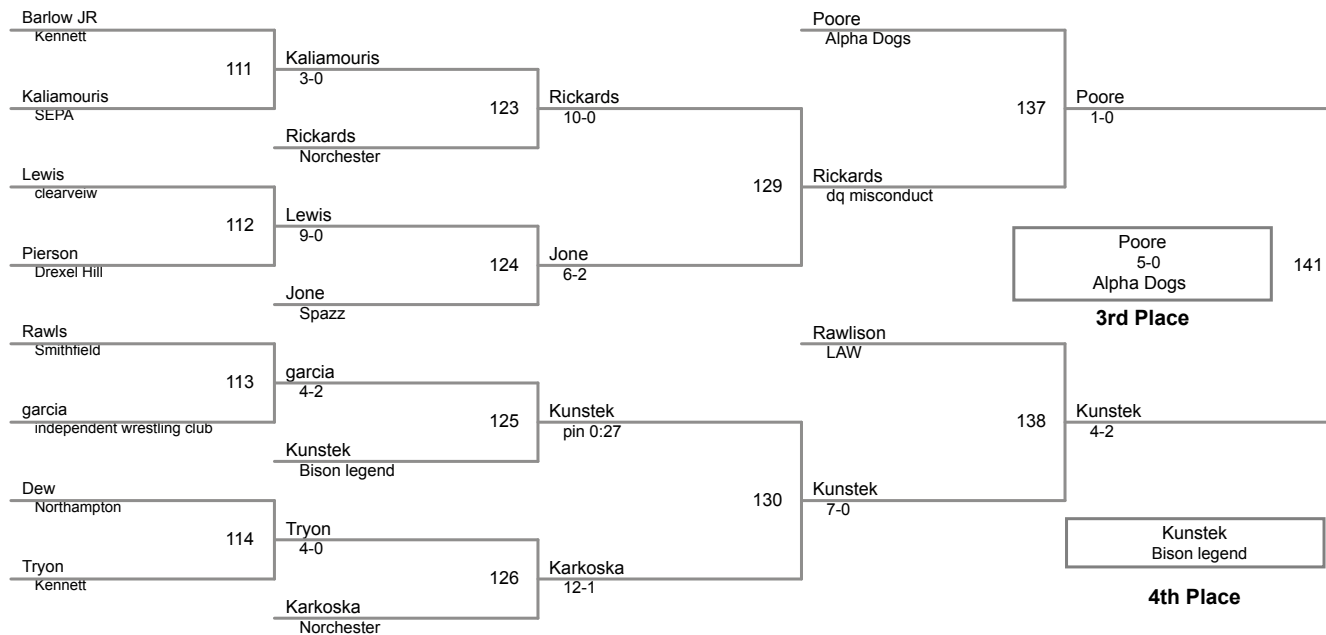

2016 DHR Winter Classic
Junior (on Mat 1)

70 Lbs