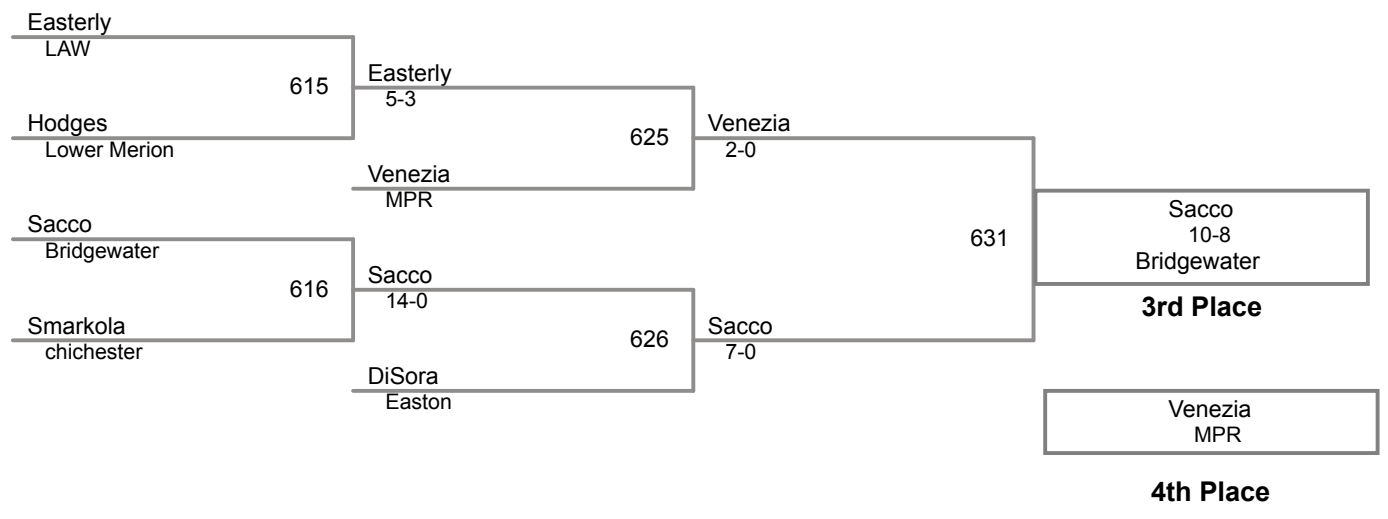

DHR AM Session
Intermediate

80 Lbs

85 Lbs

90 Lbs

**DHR AM Session
Intermediate**

95 Lbs

**DHR AM Session
Intermediate**

100 Lbs