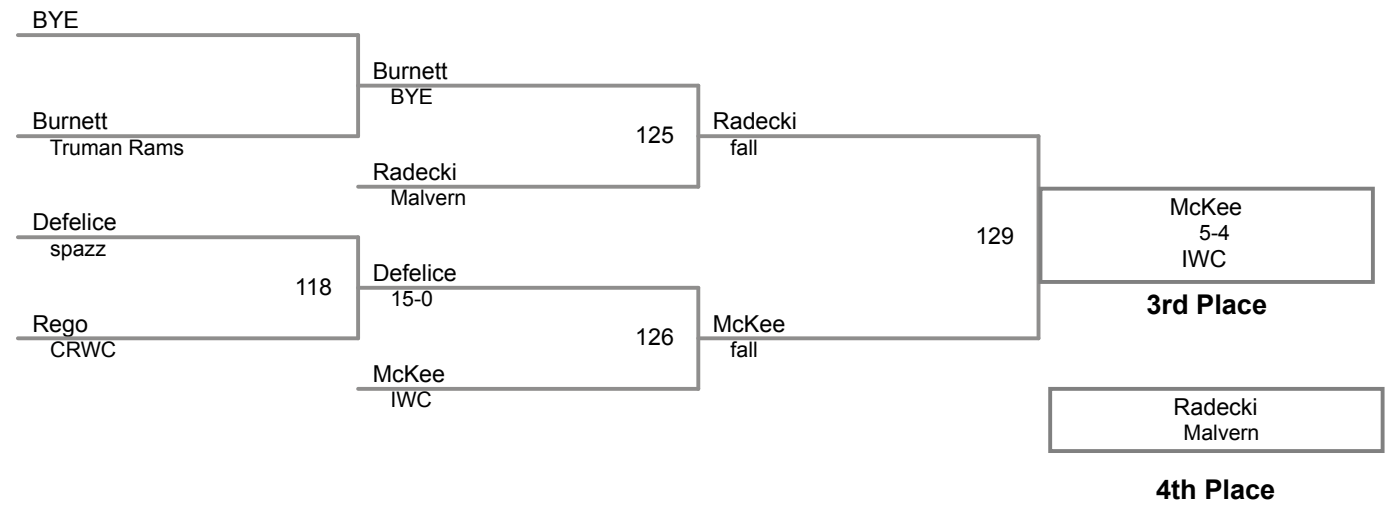

**DHR AM Session
Bantam**

44 Lbs

DHR AM Session
Bantam

48 Lbs

DHR AM Session
Bantam

52 Lbs

**DHR AM Session
Bantam**

56 Lbs