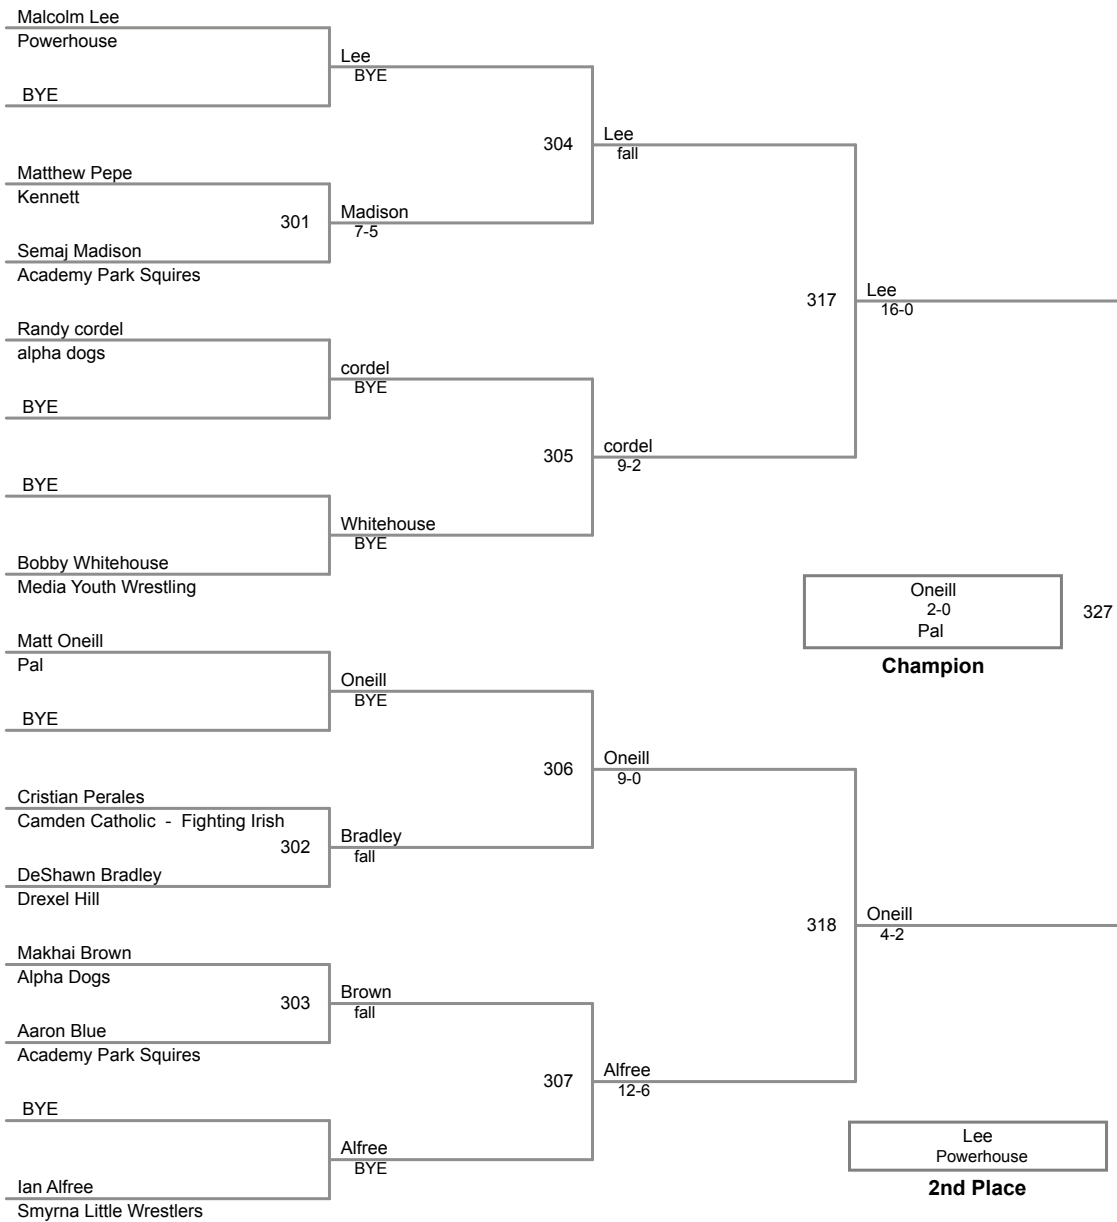

**DHR AM Session
Bantam**

44 Lbs

DHR AM Session
Bantam

48 Lbs

DHR AM Session
Bantam

52 Lbs

**DHR AM Session
Bantam**

56 Lbs