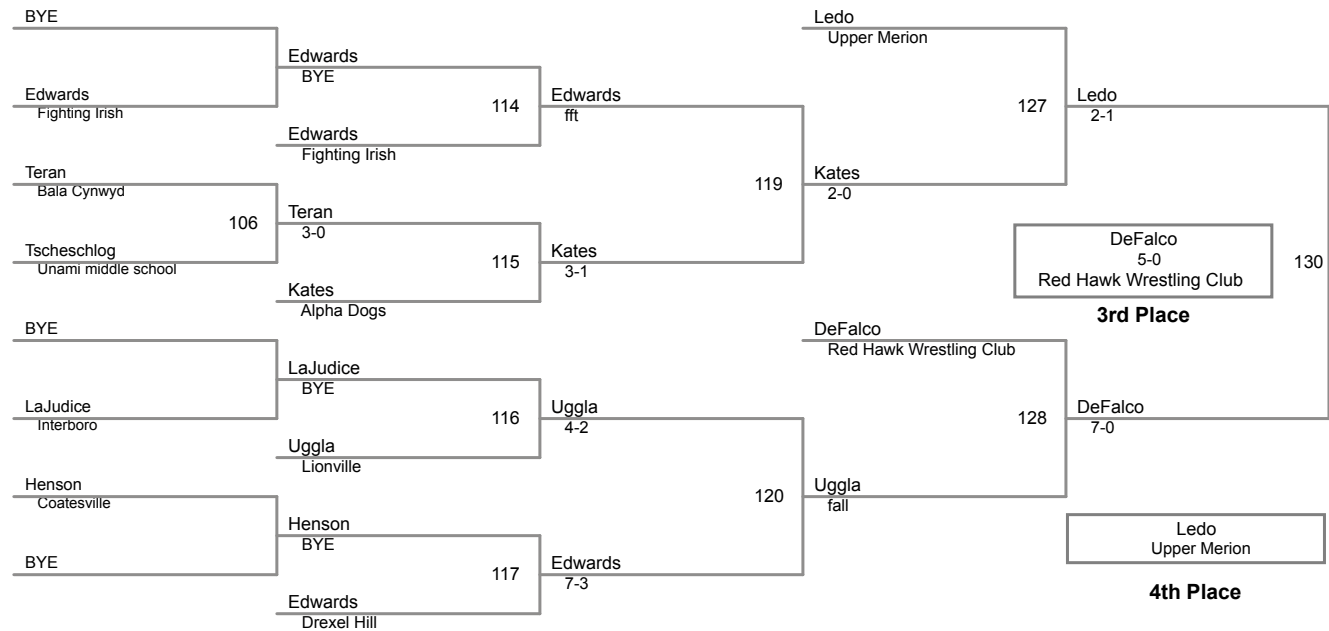

105 Lbs

**DHR AM Session
Intermediate**

110 Lbs

DHR AM Session
Intermediate

115 Lbs

**DHR AM Session
Intermediate**

120 Lbs

128 Lbs