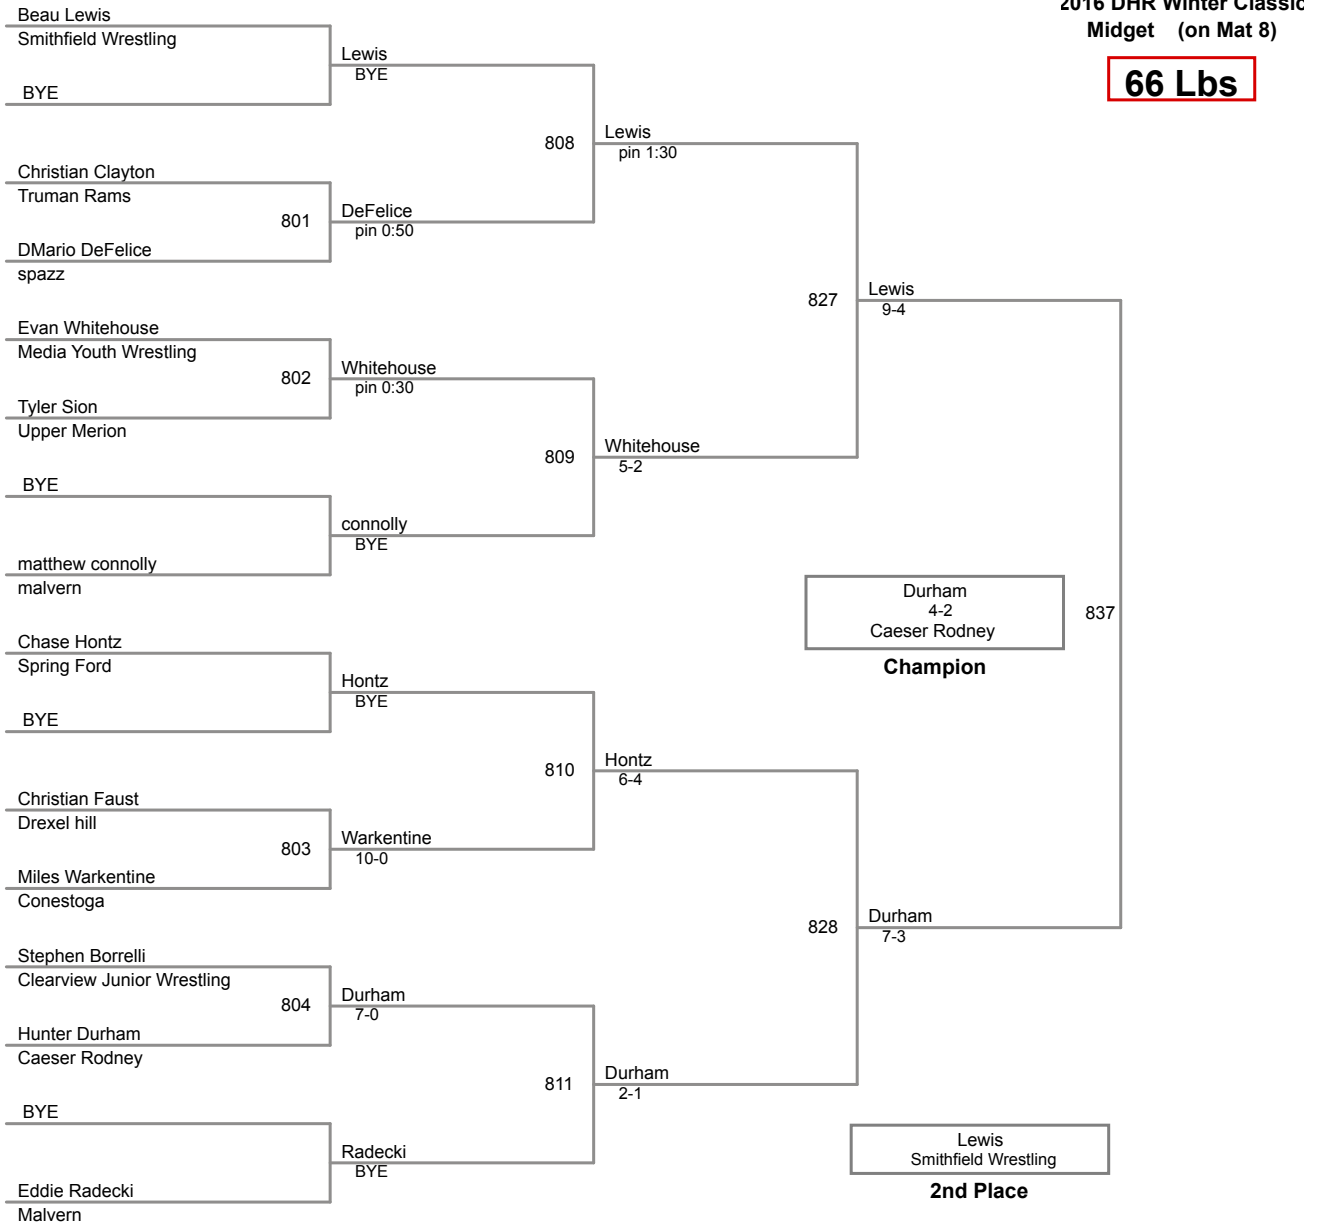

2016 DHR Winter Classic
Midget (on Mat 7)

58 Lbs

2016 DHR Winter Classic
Midget (on Mat 4)

62 Lbs

2016 DHR Winter Classic
Midget (on Mat 8)

66 Lbs

2016 DHR Winter Classic
Midget (on Mat 2)

70 Lbs