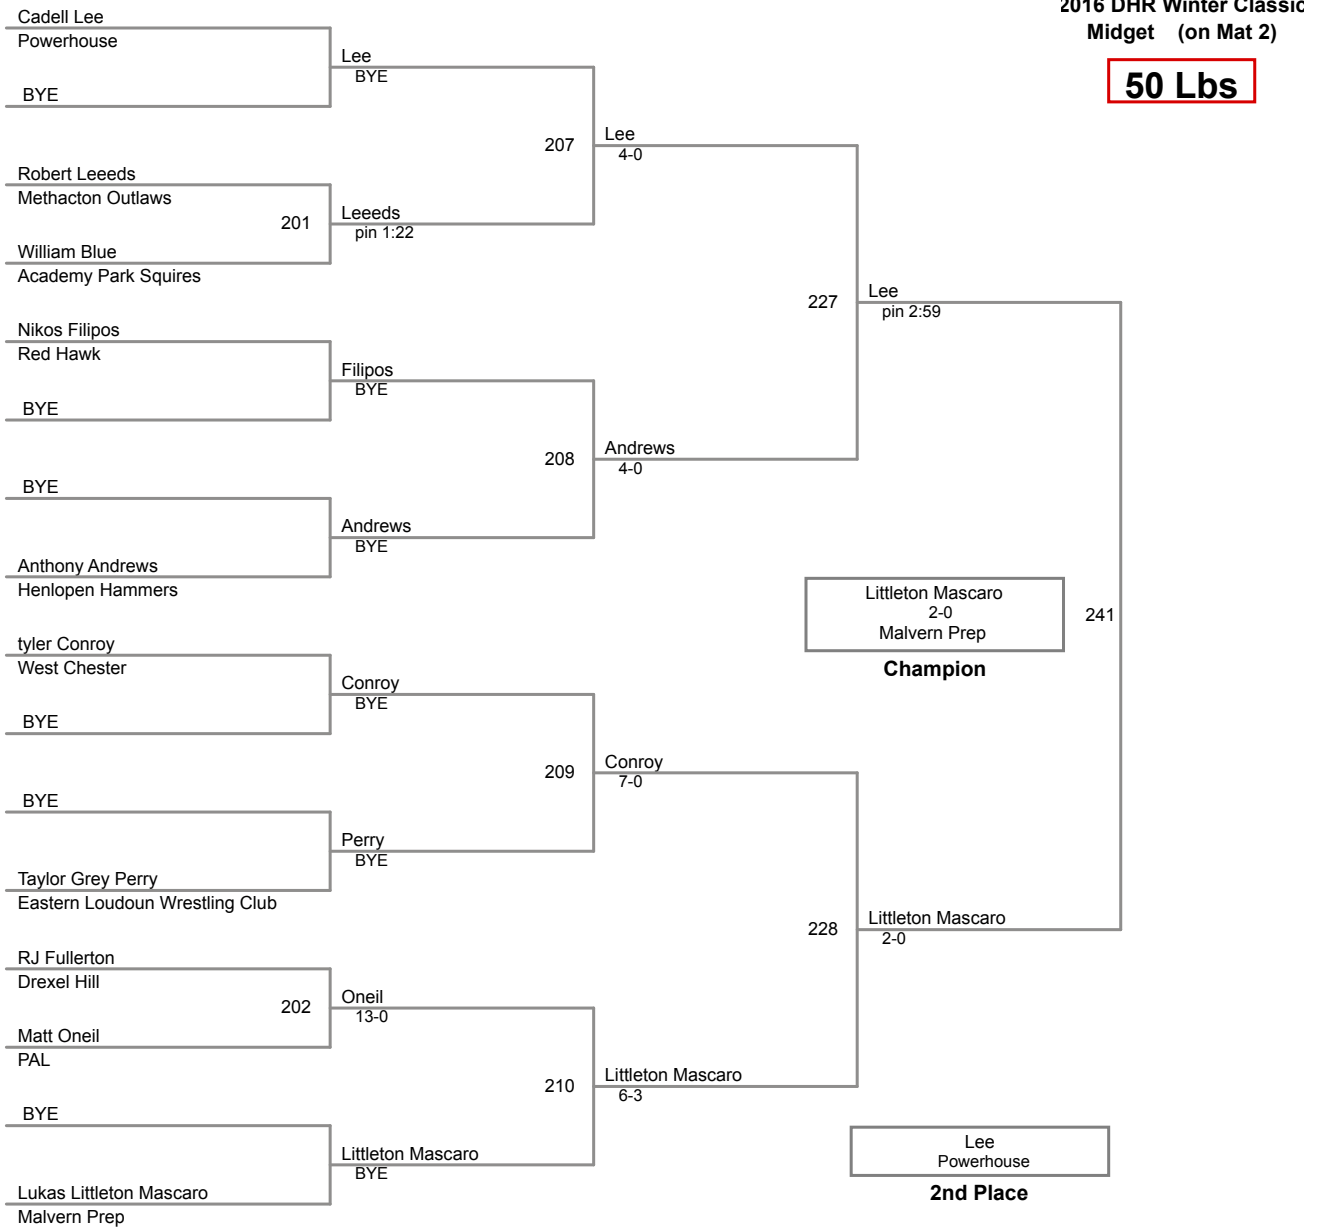

DHR AM Session
Bantam

60 Lbs

**DHR AM Session
Bantam**

65 Lbs

2016 DHR Winter Classic
Midget (on Mat 2)

50 Lbs

2016 DHR Winter Classic
Midget (on Mat 1)

54 Lbs