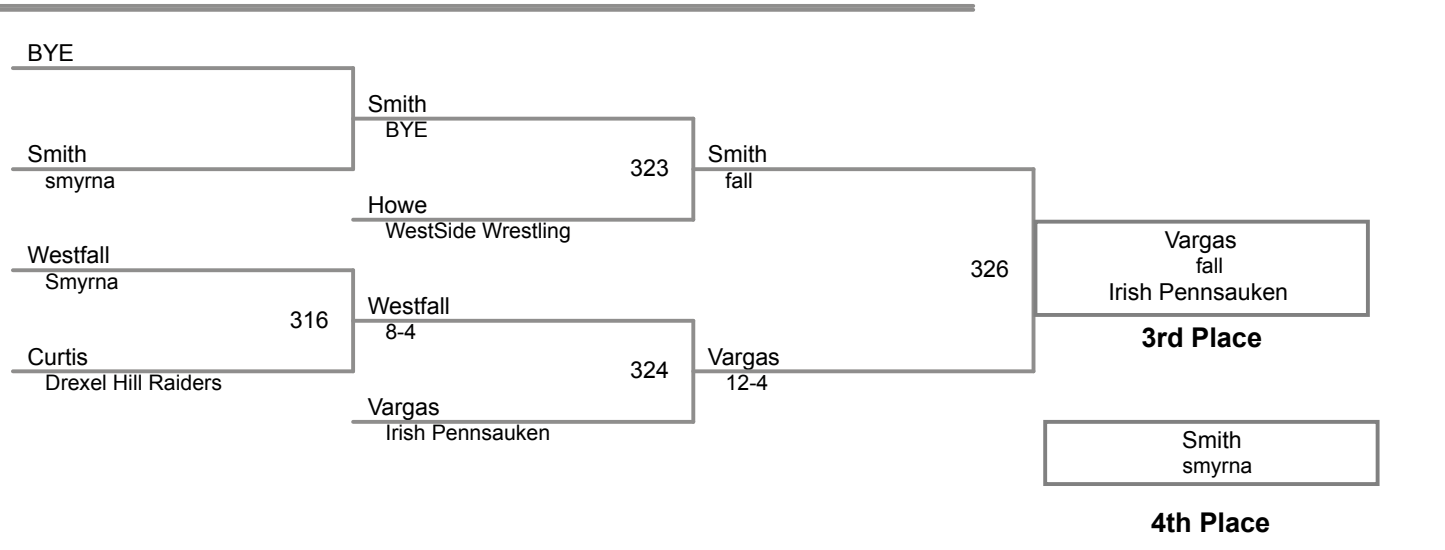

**DHR AM Session
Intermediate**

110 Lbs