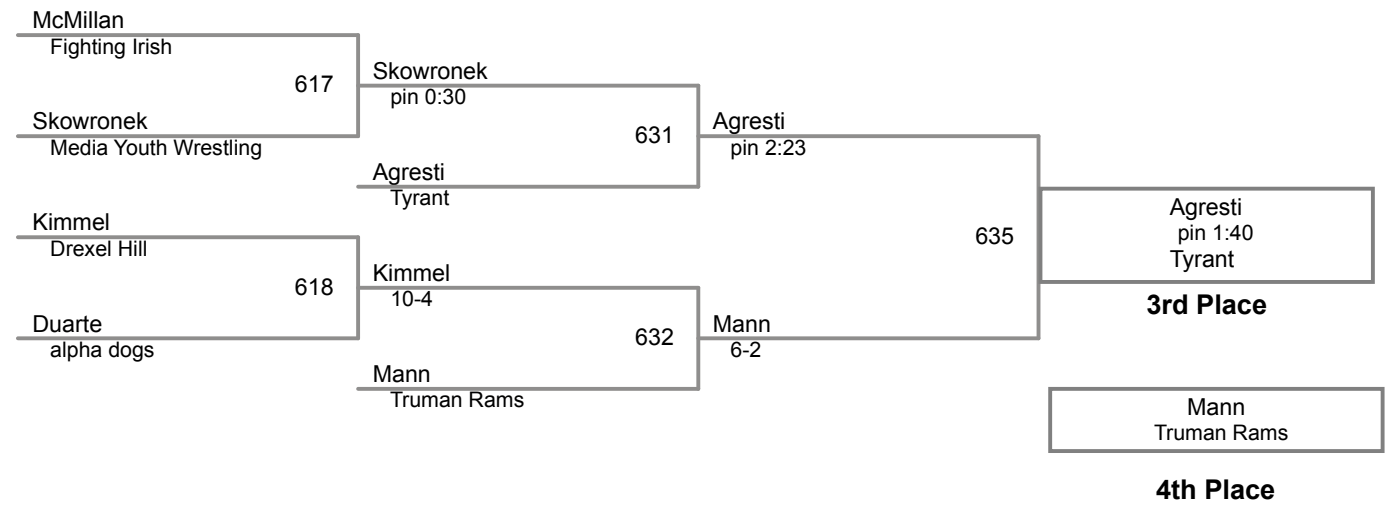

2016 DHR Winter Classic
Junior (on Mat 3)

82 Lbs

2016 DHR Winter Classic
Junior (on Mat 6)

86 Lbs

2016 DHR Winter Classic
Junior (on Mat 6)

91 Lbs

2016 DHR Winter Classic
Junior (on Mat 6)

98 Lbs