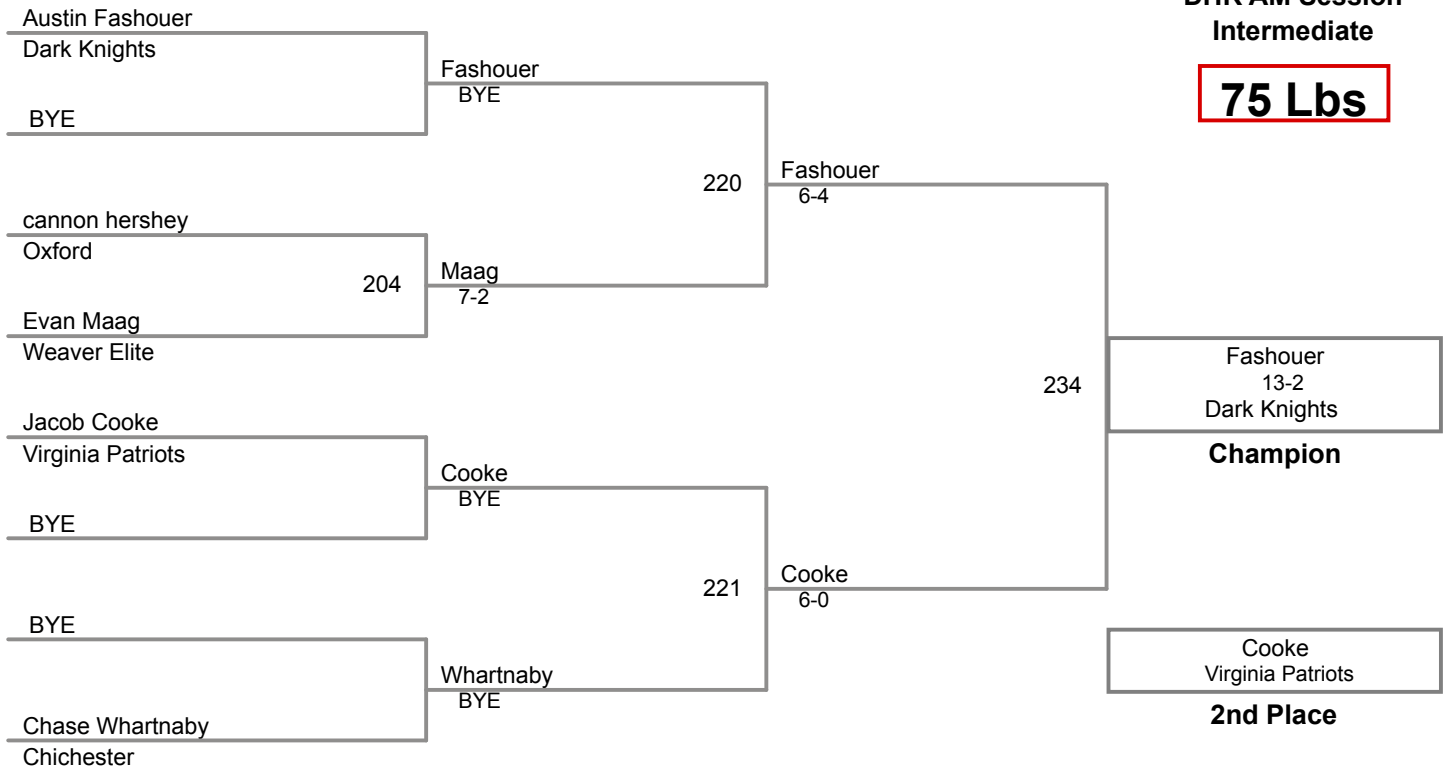

2016 DHR Winter Classic
Junior (on Mat 4)

105 Lbs

2016 DHR Winter Classic
 Junior (on Mat 2)

115 Lbs

2016 DHR Winter Classic
Junior (on Mat 7)

130 Lbs

**DHR AM Session
Intermediate**

75 Lbs