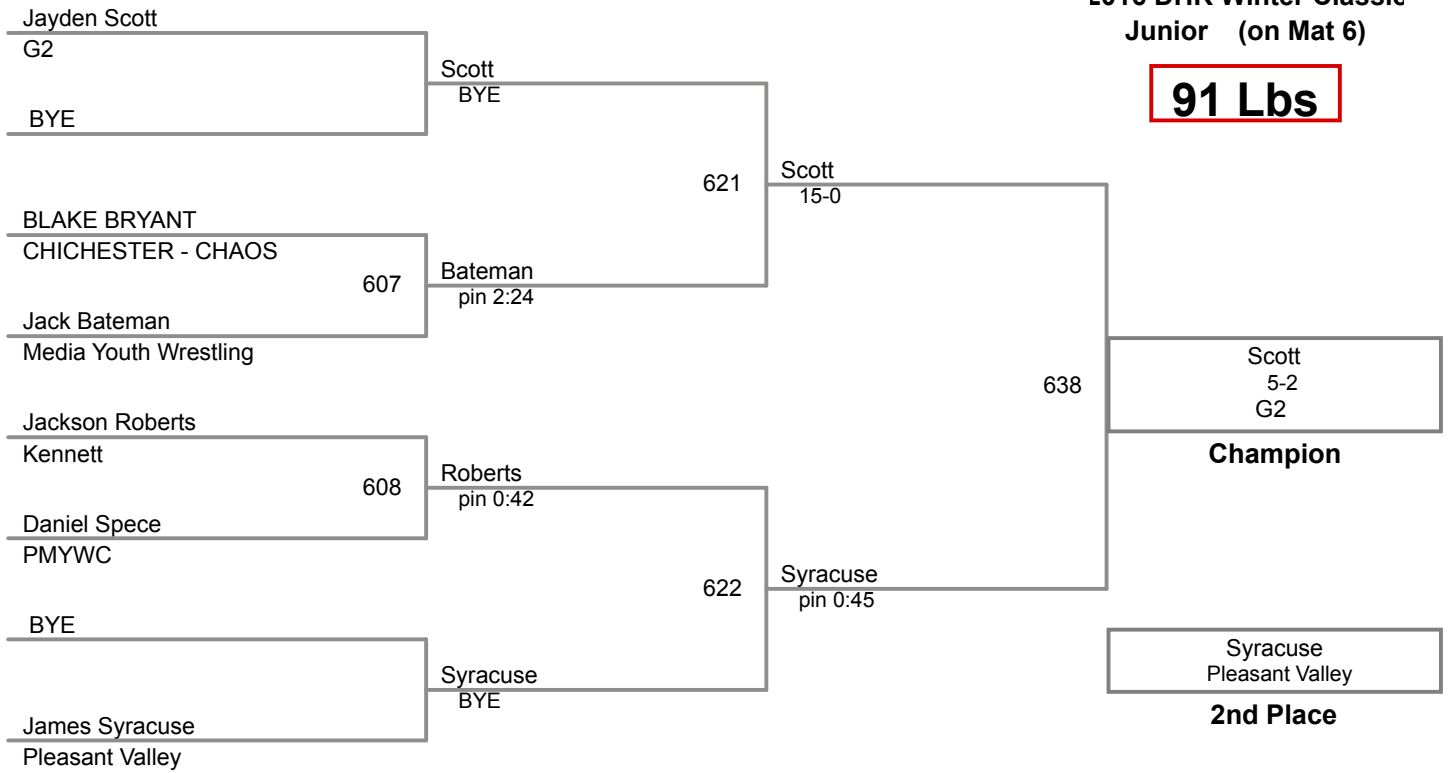

2016 DHR Winter Classic
Junior (on Mat 3)

82 Lbs

2016 DHR Winter Classic
Junior (on Mat 6)

86 Lbs

2016 DHR Winter Classic
Junior (on Mat 6)

91 Lbs

2016 DHR Winter Classic
Junior (on Mat 6)

98 Lbs