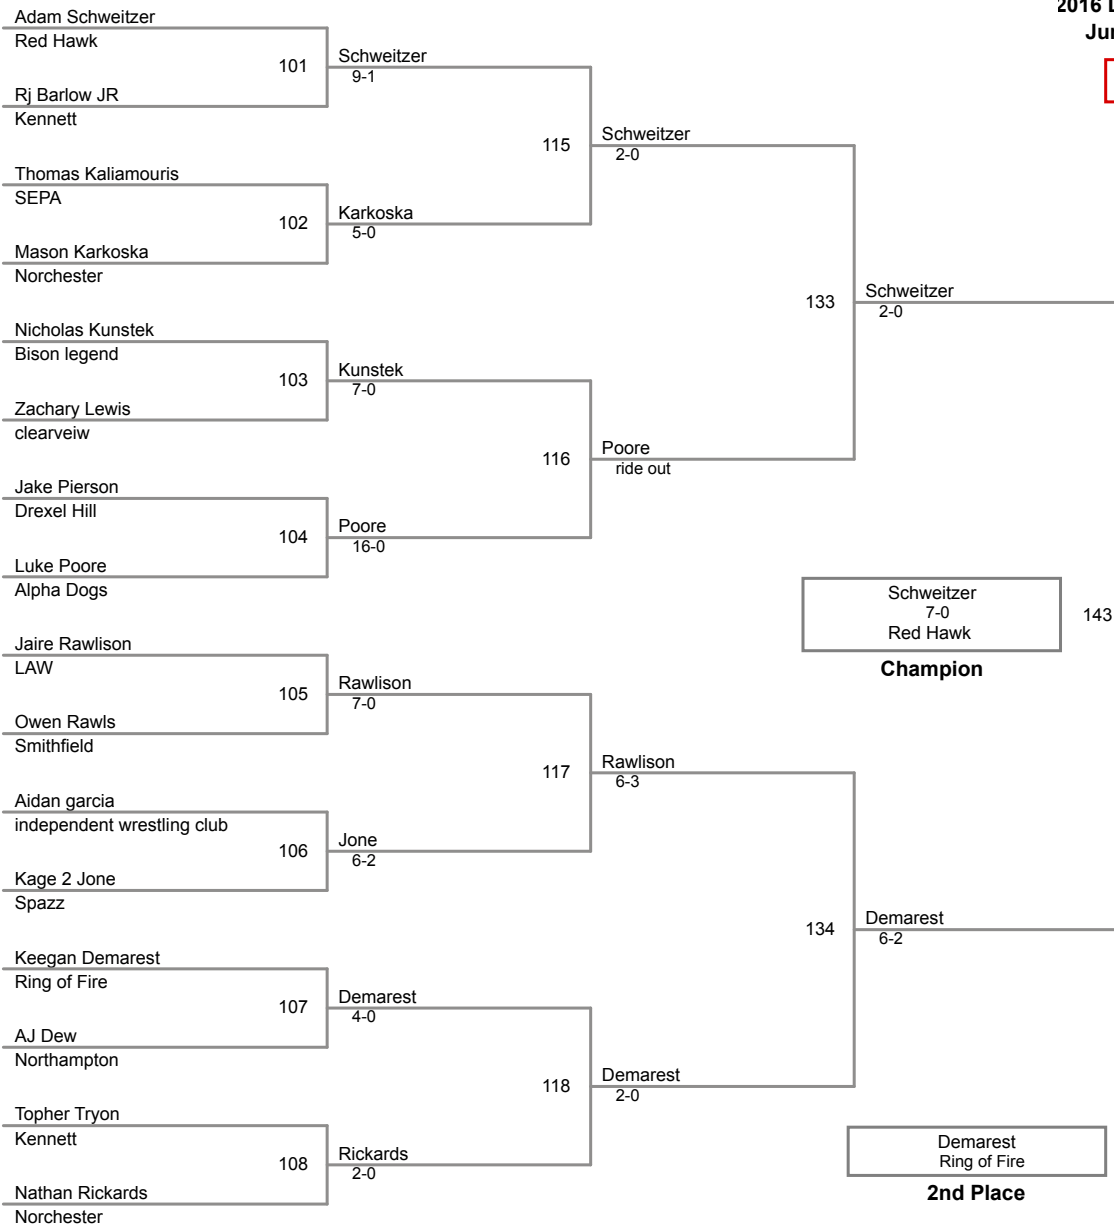

2016 DHR Winter Classic
Junior (on Mat 1)

70 Lbs