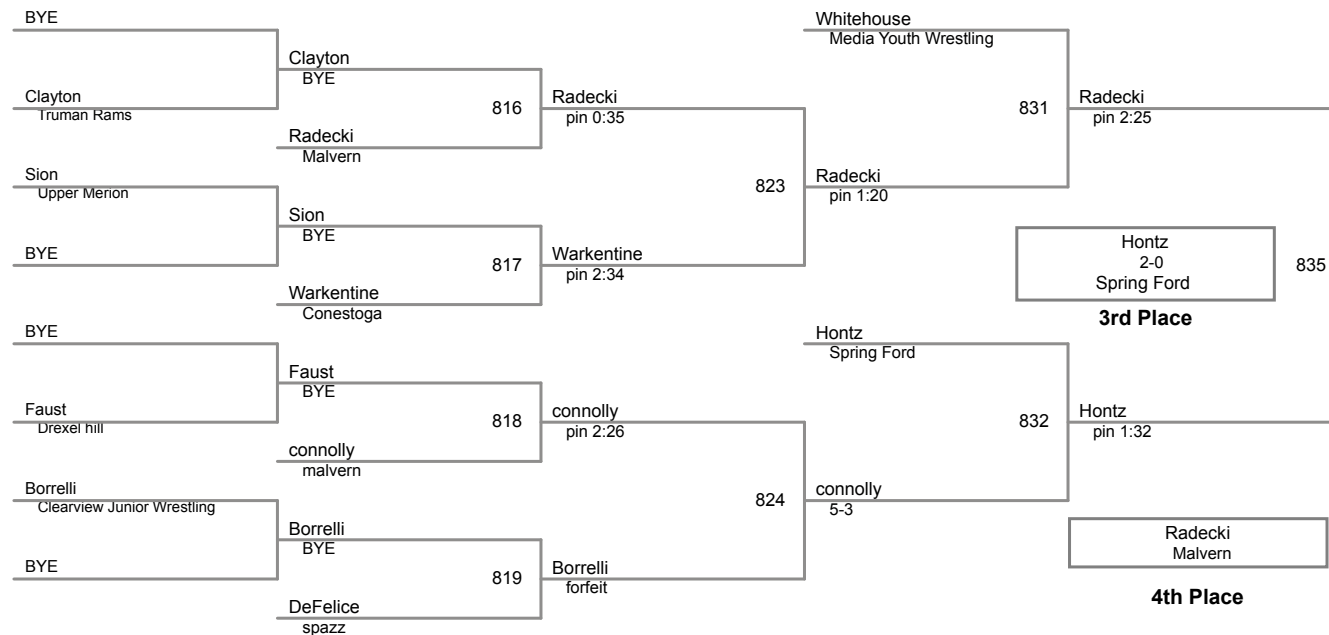

2016 DHR Winter Classic
Midget (on Mat 8)

66 Lbs