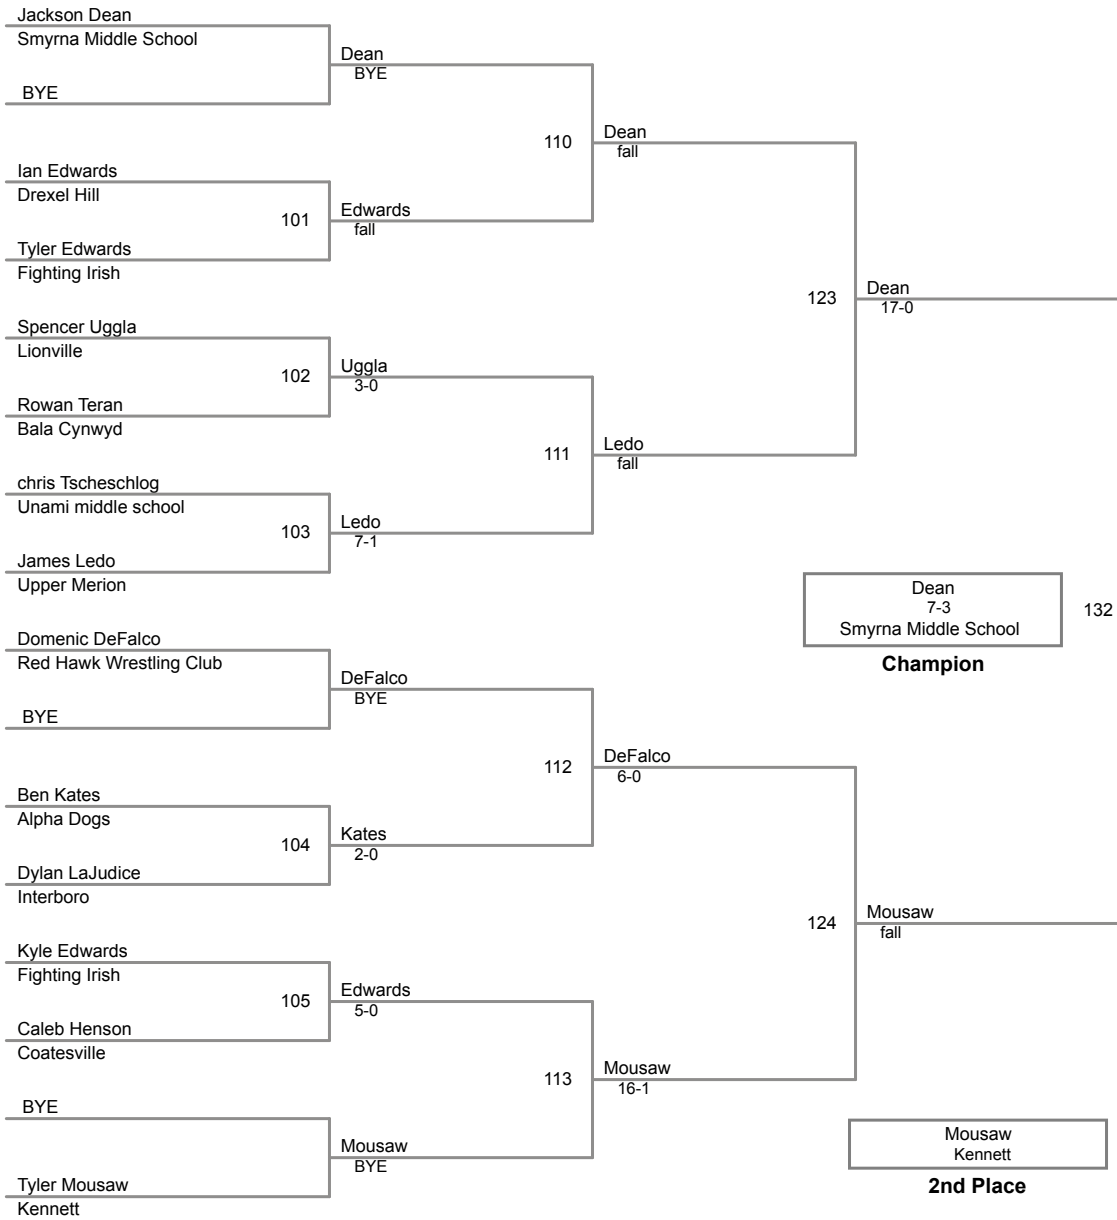

105 Lbs

**DHR AM Session
Intermediate**

110 Lbs

DHR AM Session
Intermediate

115 Lbs

**DHR AM Session
Intermediate**

120 Lbs

128 Lbs