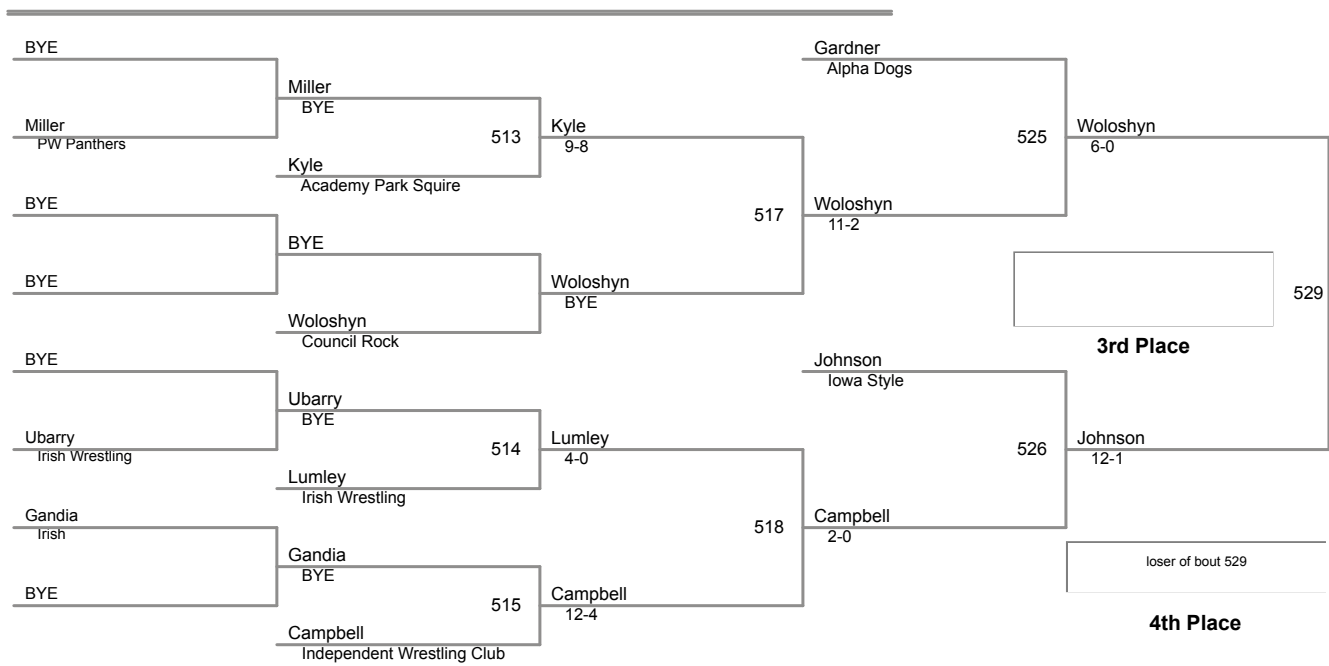

**DHR AM Session
Bantam**

44 Lbs

DHR AM Session
Bantam

48 Lbs

DHR AM Session
Bantam

52 Lbs

**DHR AM Session
Bantam**

56 Lbs