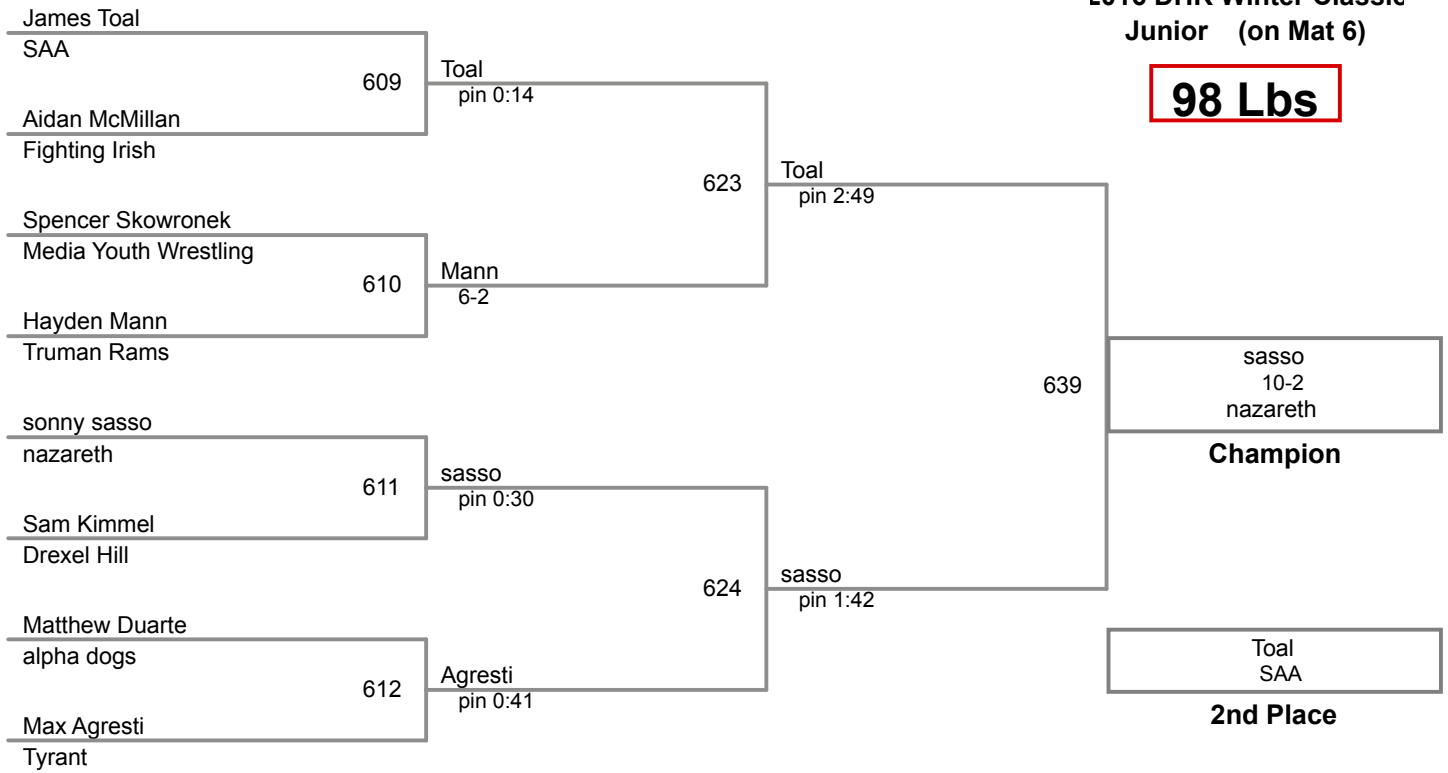

2016 DHR Winter Classic
Junior (on Mat 3)

82 Lbs

2016 DHR Winter Classic
Junior (on Mat 6)

86 Lbs

2016 DHR Winter Classic
Junior (on Mat 6)

91 Lbs

2016 DHR Winter Classic
Junior (on Mat 6)

98 Lbs