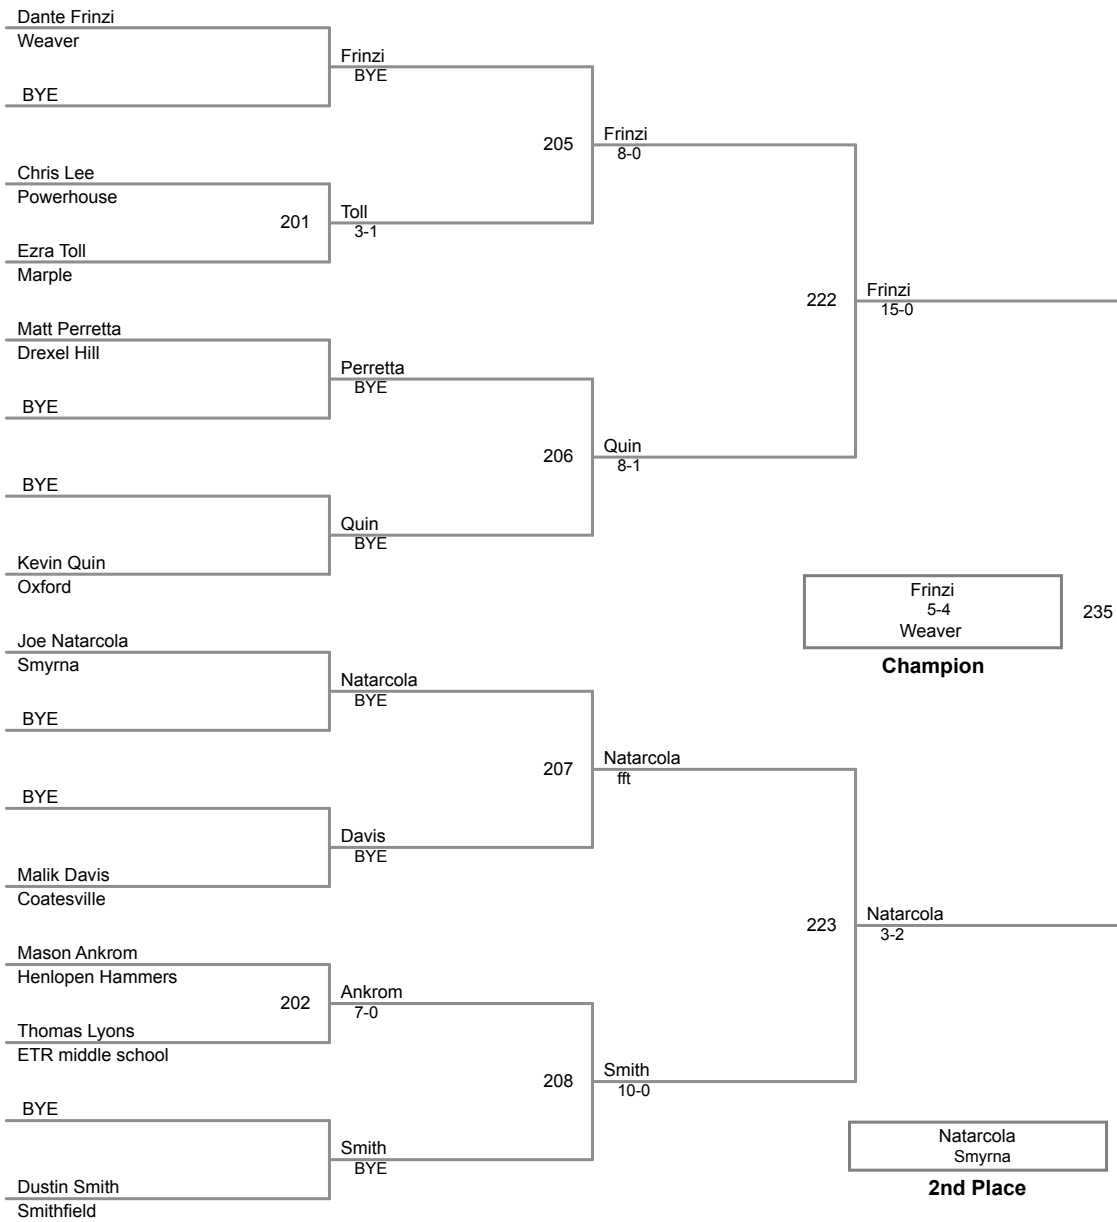

DHR AM Session
Intermediate

80 Lbs