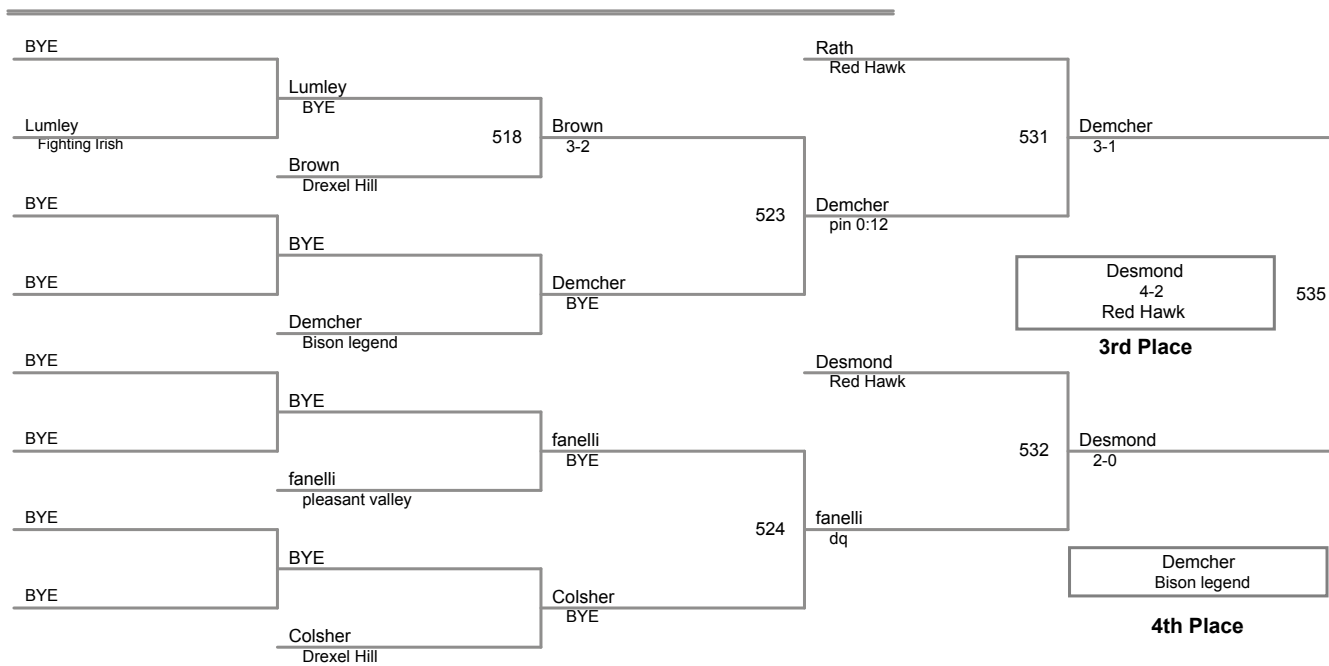

2016 DHR Winter Classic
Junior (on Mat 5)

62 Lbs