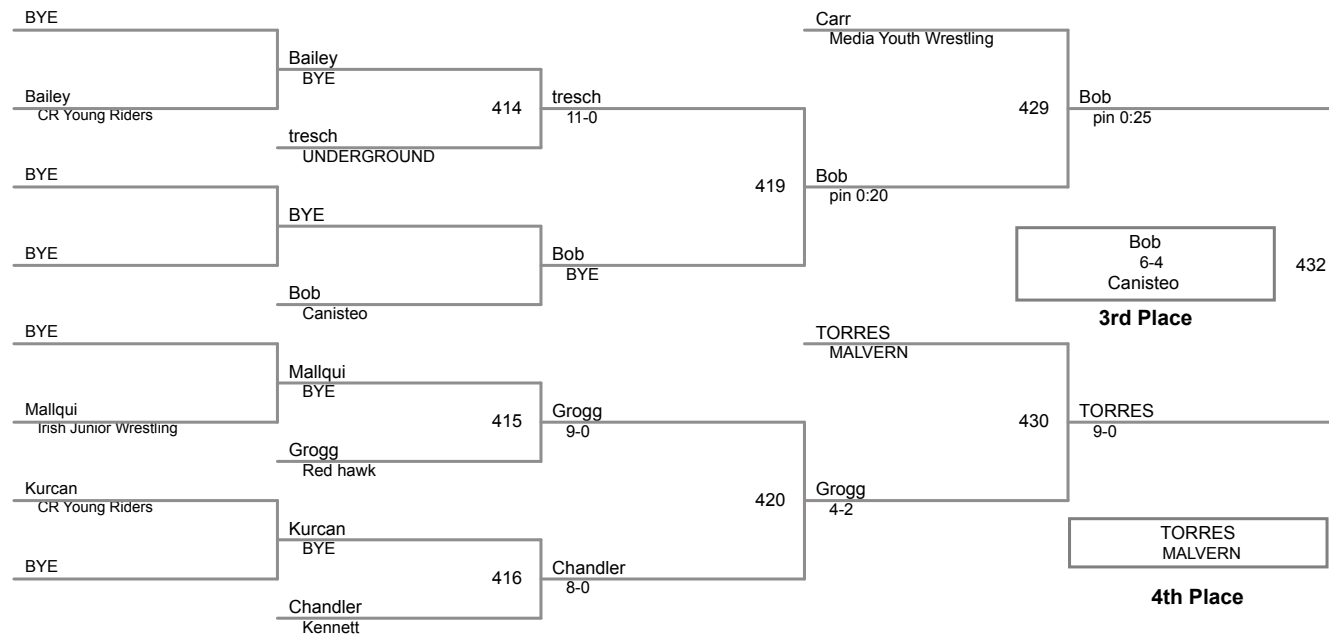

2016 DHR Winter Classic
Midget (on Mat 4)

62 Lbs