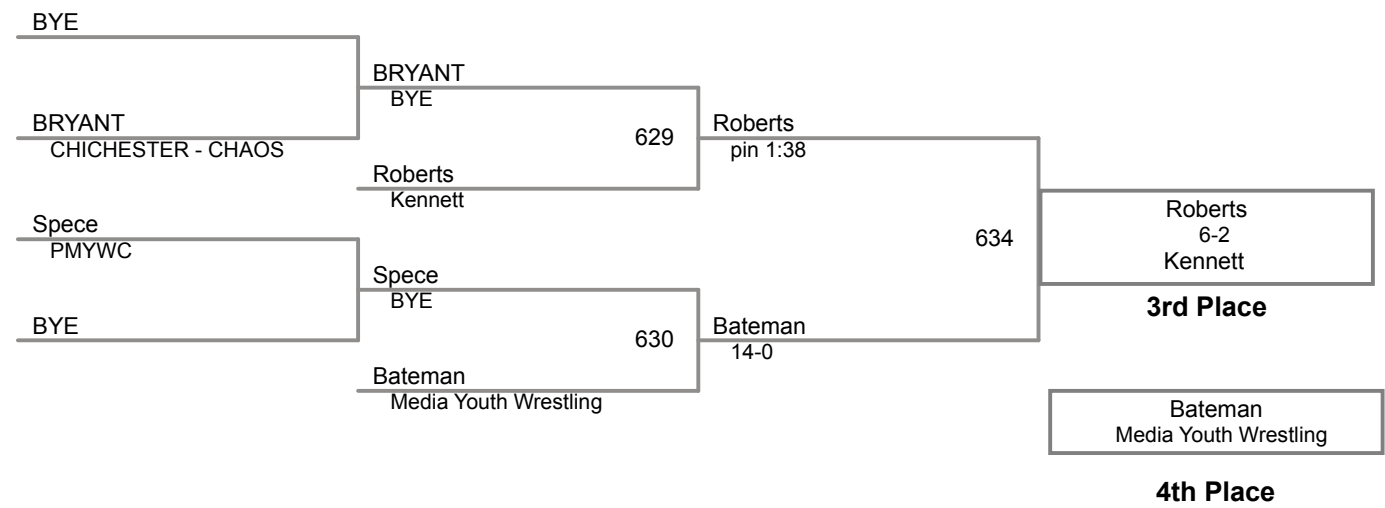

2016 DHR Winter Classic
Junior (on Mat 3)

82 Lbs

2016 DHR Winter Classic
Junior (on Mat 6)

86 Lbs

2016 DHR Winter Classic
Junior (on Mat 6)

91 Lbs

2016 DHR Winter Classic
Junior (on Mat 6)

98 Lbs