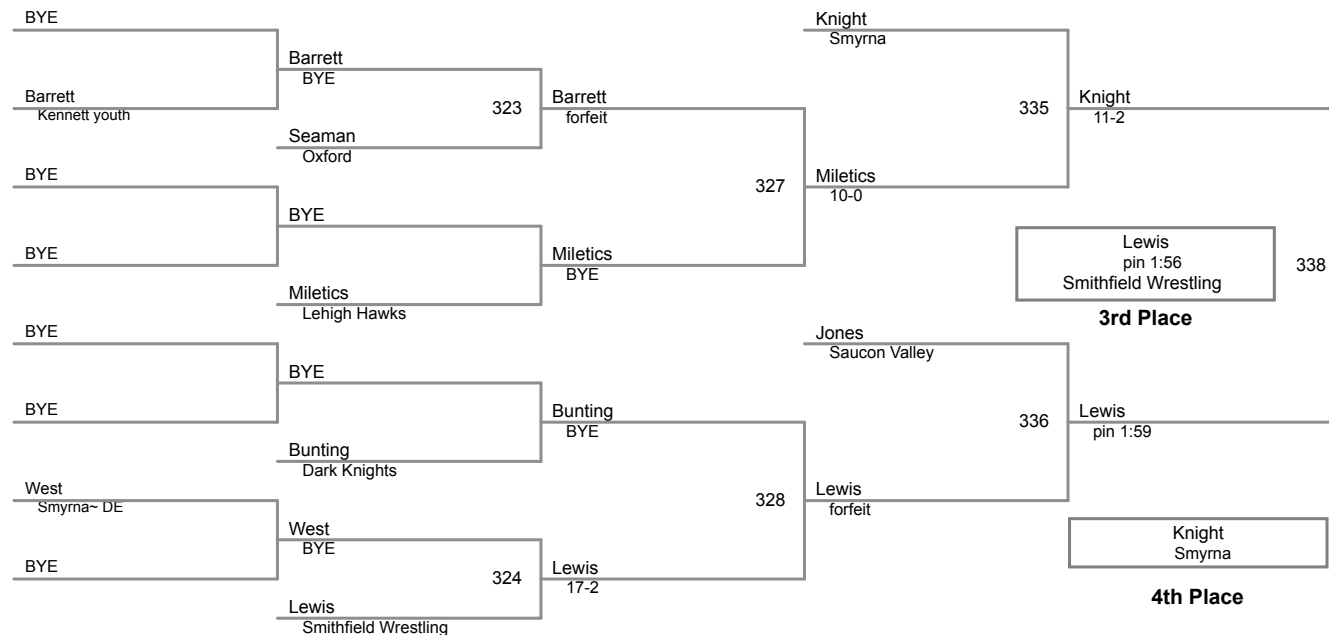

2016 DHR Winter Classic
Junior (on Mat 3)

82 Lbs