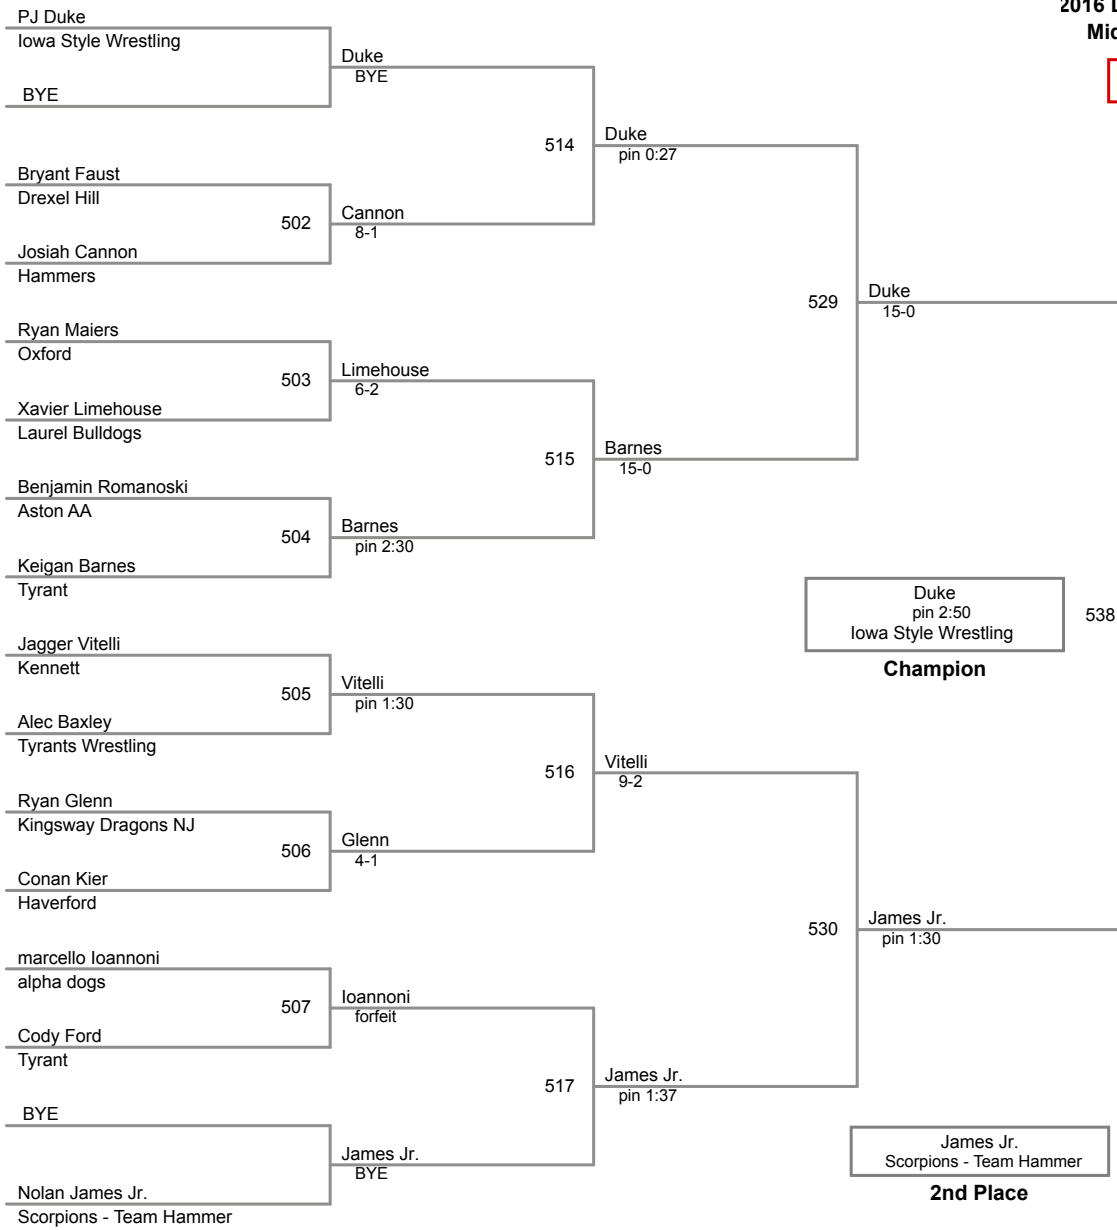

2016 DHR Winter Classic
Midget (on Mat 5)

75 Lbs