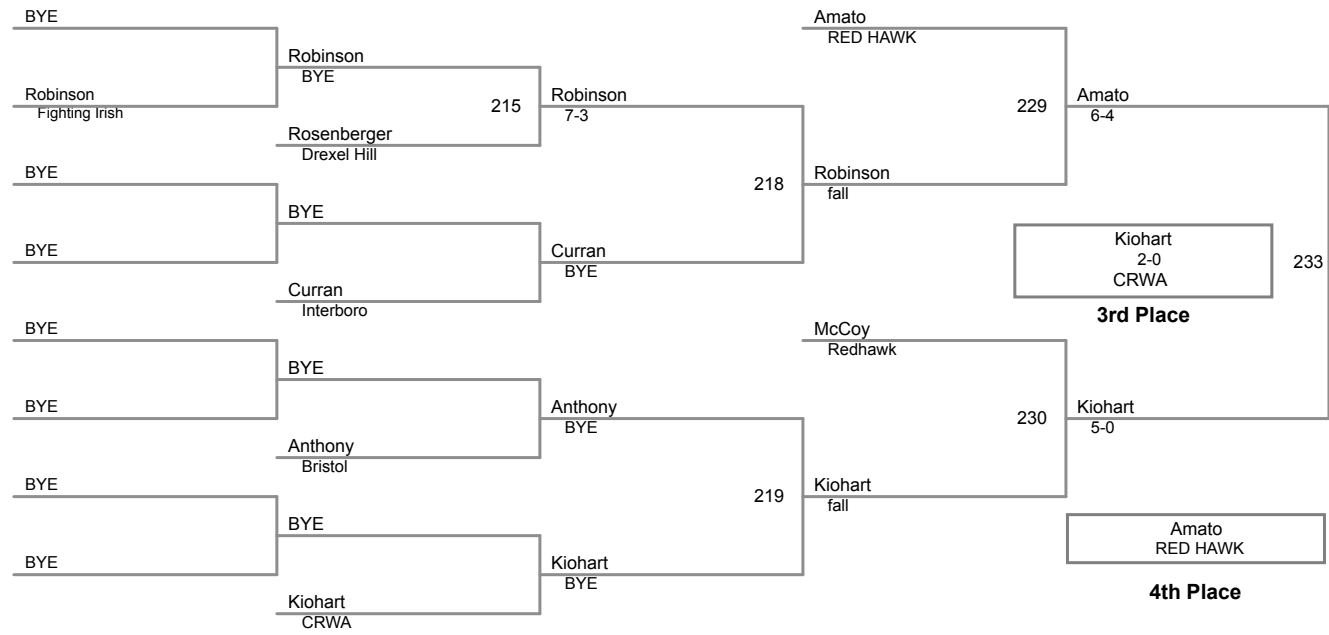

105 Lbs

**DHR AM Session
Intermediate**

110 Lbs

DHR AM Session
Intermediate

115 Lbs

**DHR AM Session
Intermediate**

120 Lbs

128 Lbs