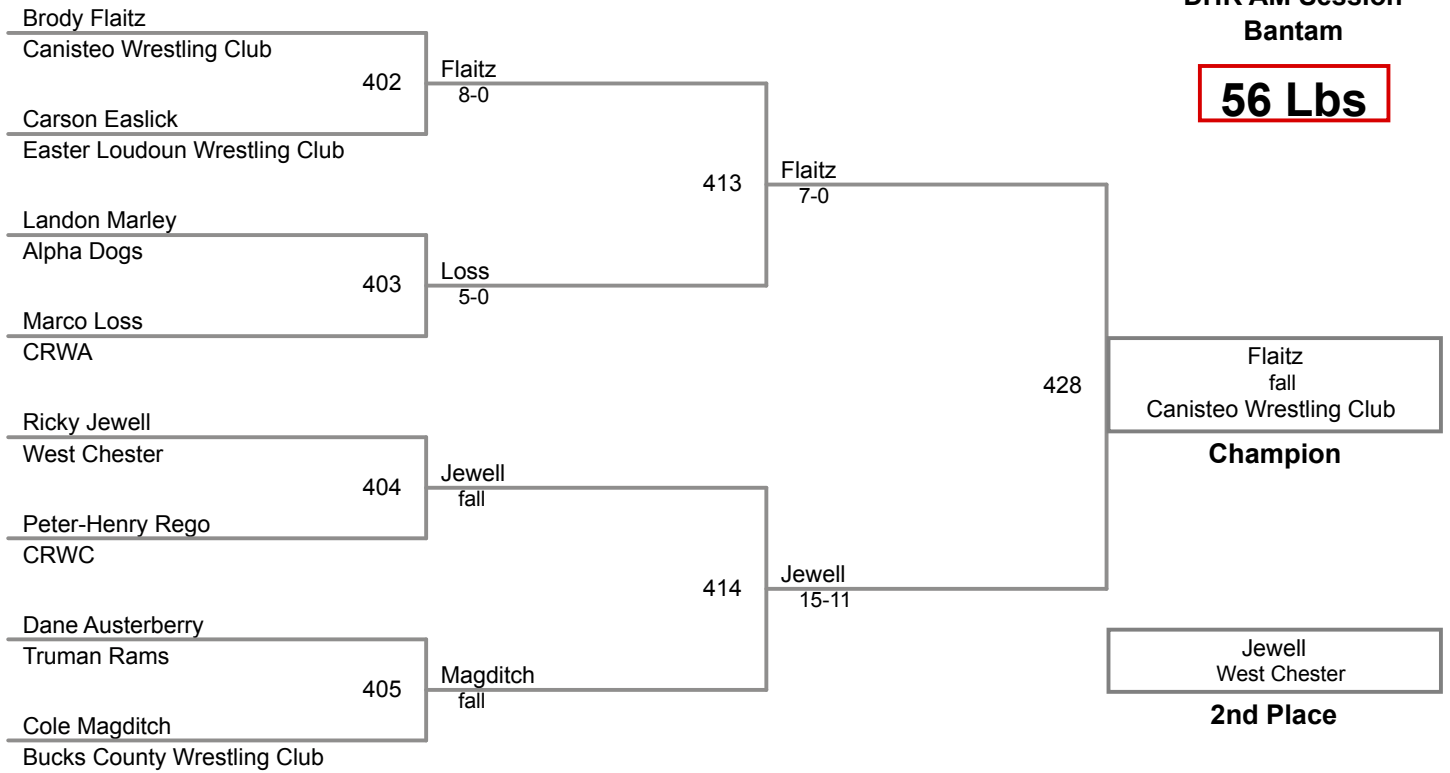

**DHR AM Session
Bantam**

44 Lbs

DHR AM Session
Bantam

48 Lbs

DHR AM Session
Bantam

52 Lbs

**DHR AM Session
Bantam**

56 Lbs