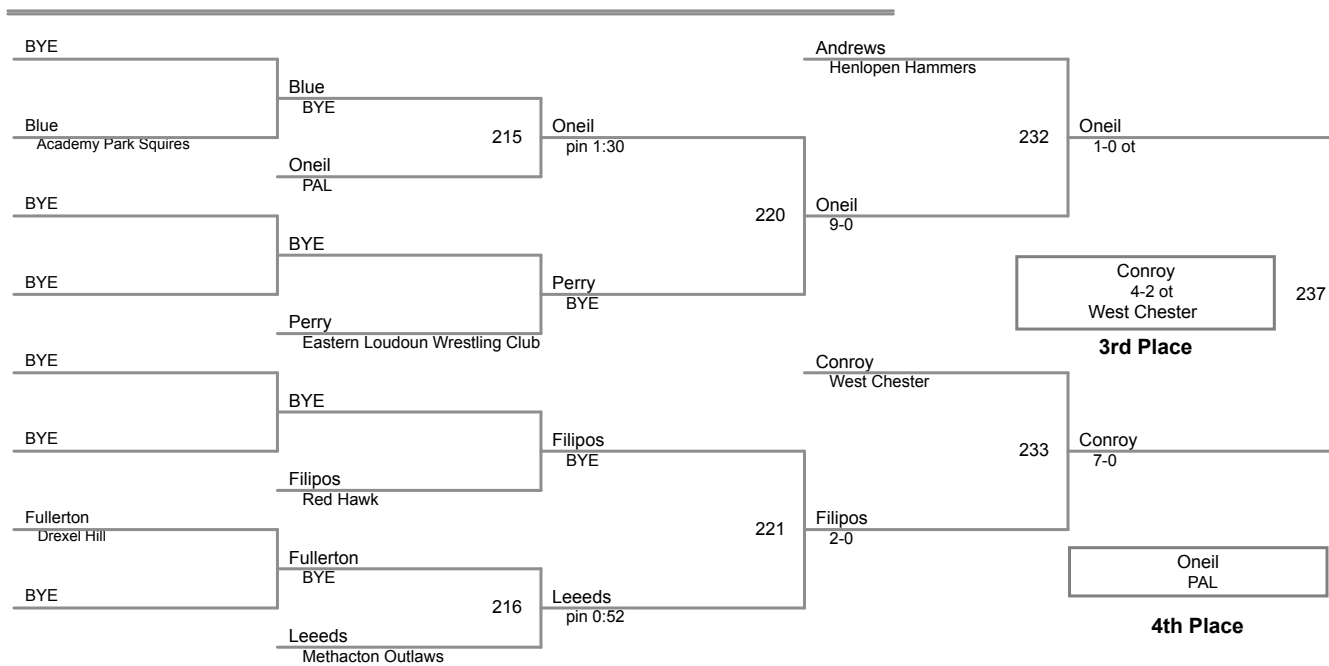

DHR AM Session
Bantam

60 Lbs

**DHR AM Session
Bantam**

65 Lbs

2016 DHR Winter Classic
Midget (on Mat 2)

50 Lbs

2016 DHR Winter Classic
Midget (on Mat 1)

54 Lbs