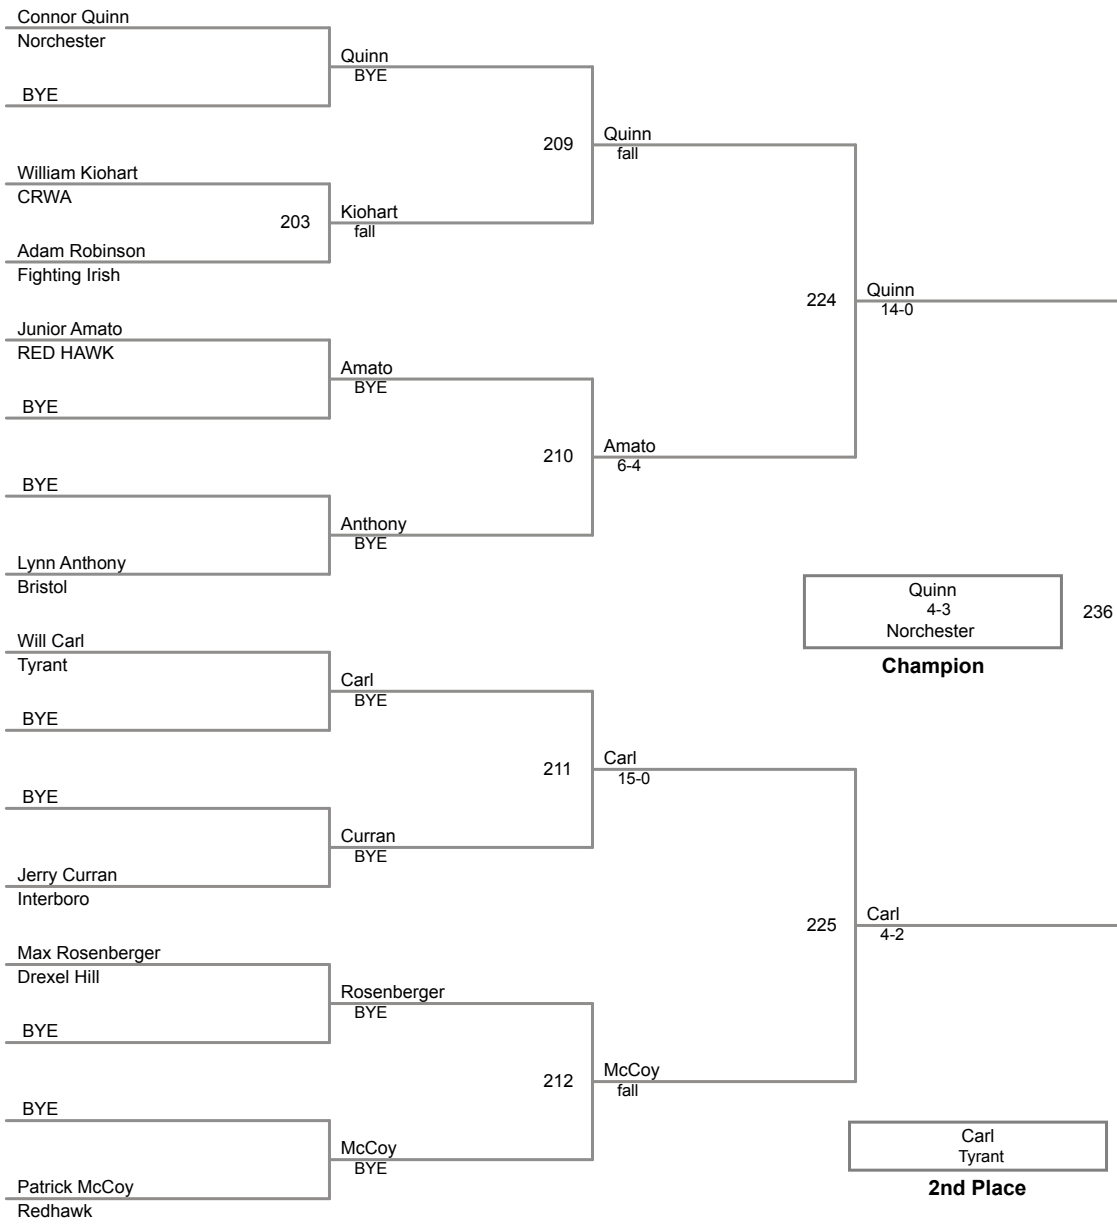

105 Lbs

**DHR AM Session
Intermediate**

110 Lbs

DHR AM Session
Intermediate

115 Lbs

**DHR AM Session
Intermediate**

120 Lbs

128 Lbs