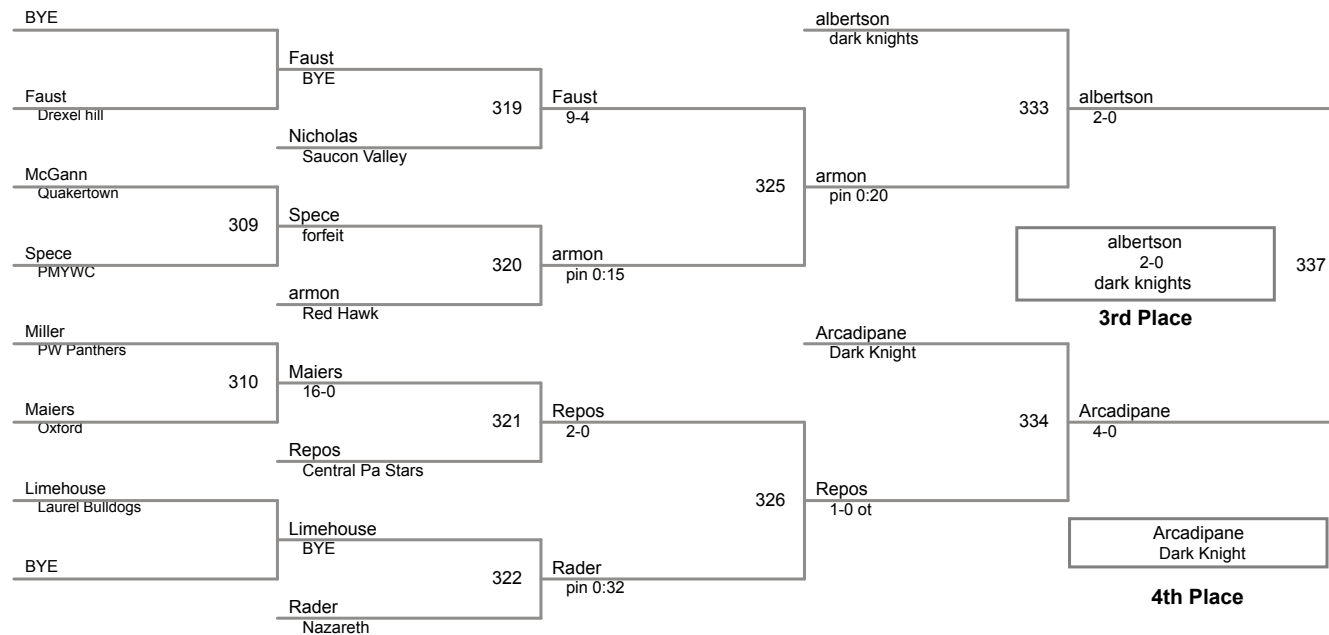

2016 DHR Winter Classic
Junior (on Mat 3)

74 Lbs