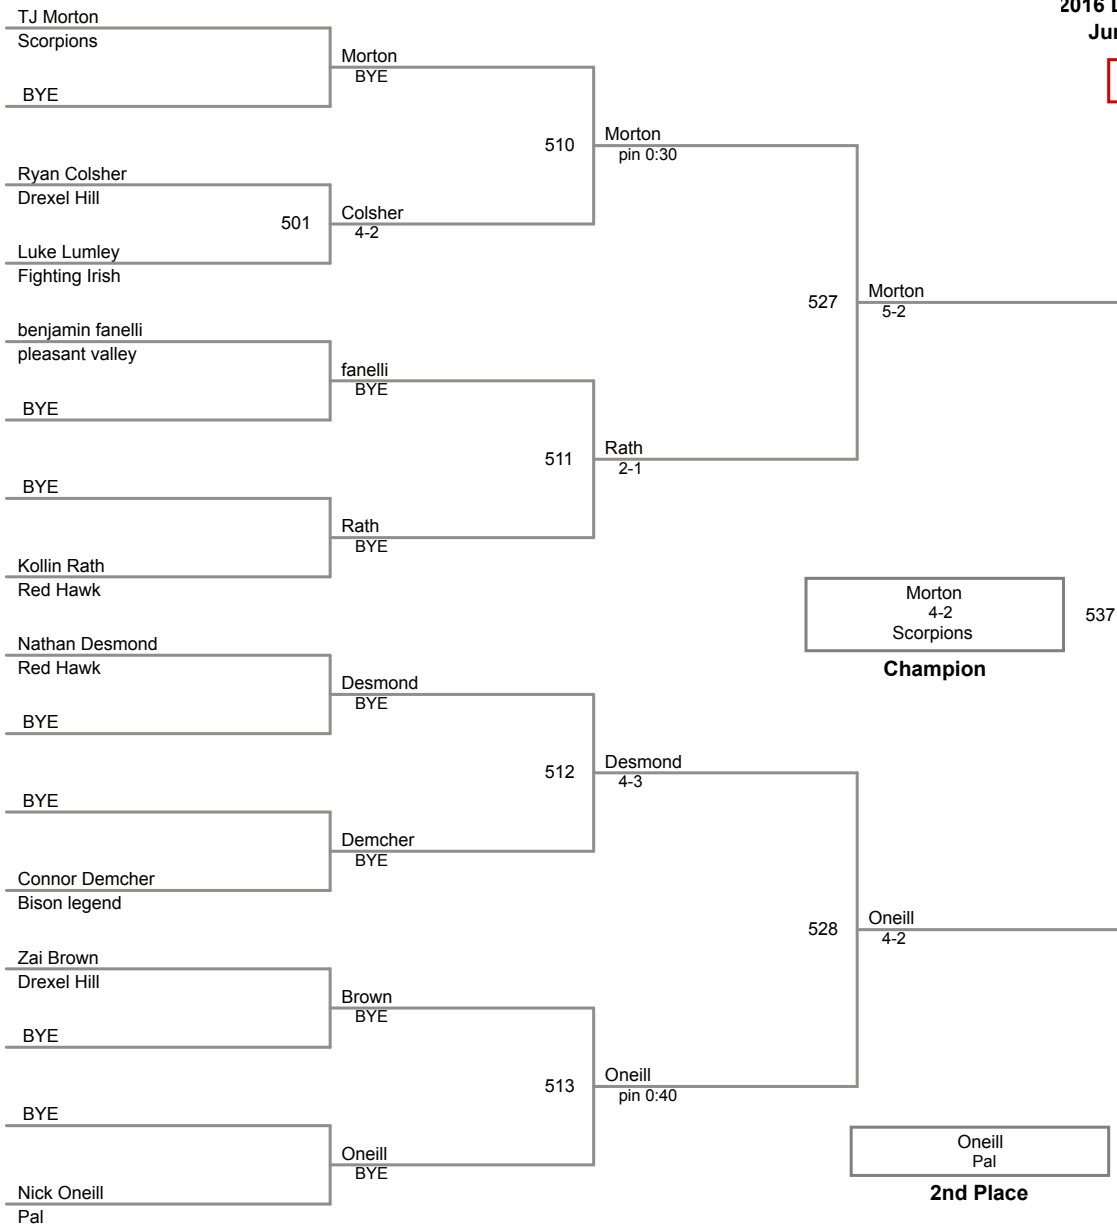

2016 DHR Winter Classic
Junior (on Mat 5)

62 Lbs