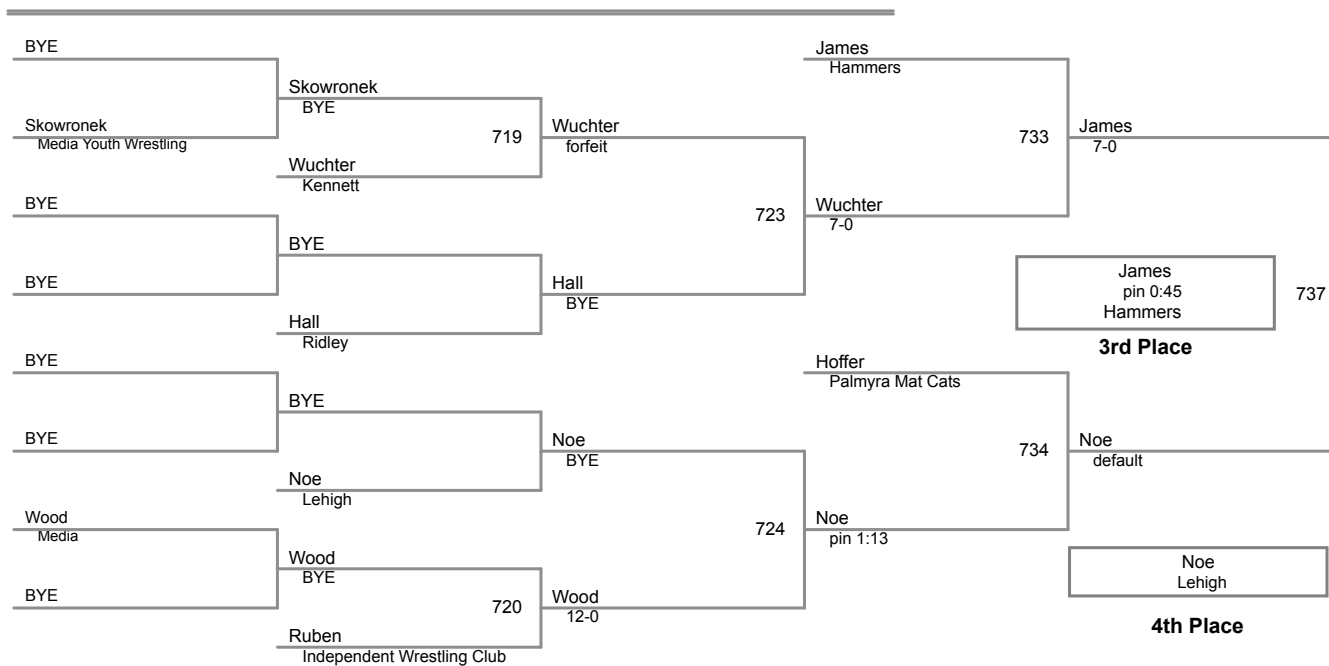

2016 DHR Winter Classic
Midget (on Mat 7)

58 Lbs