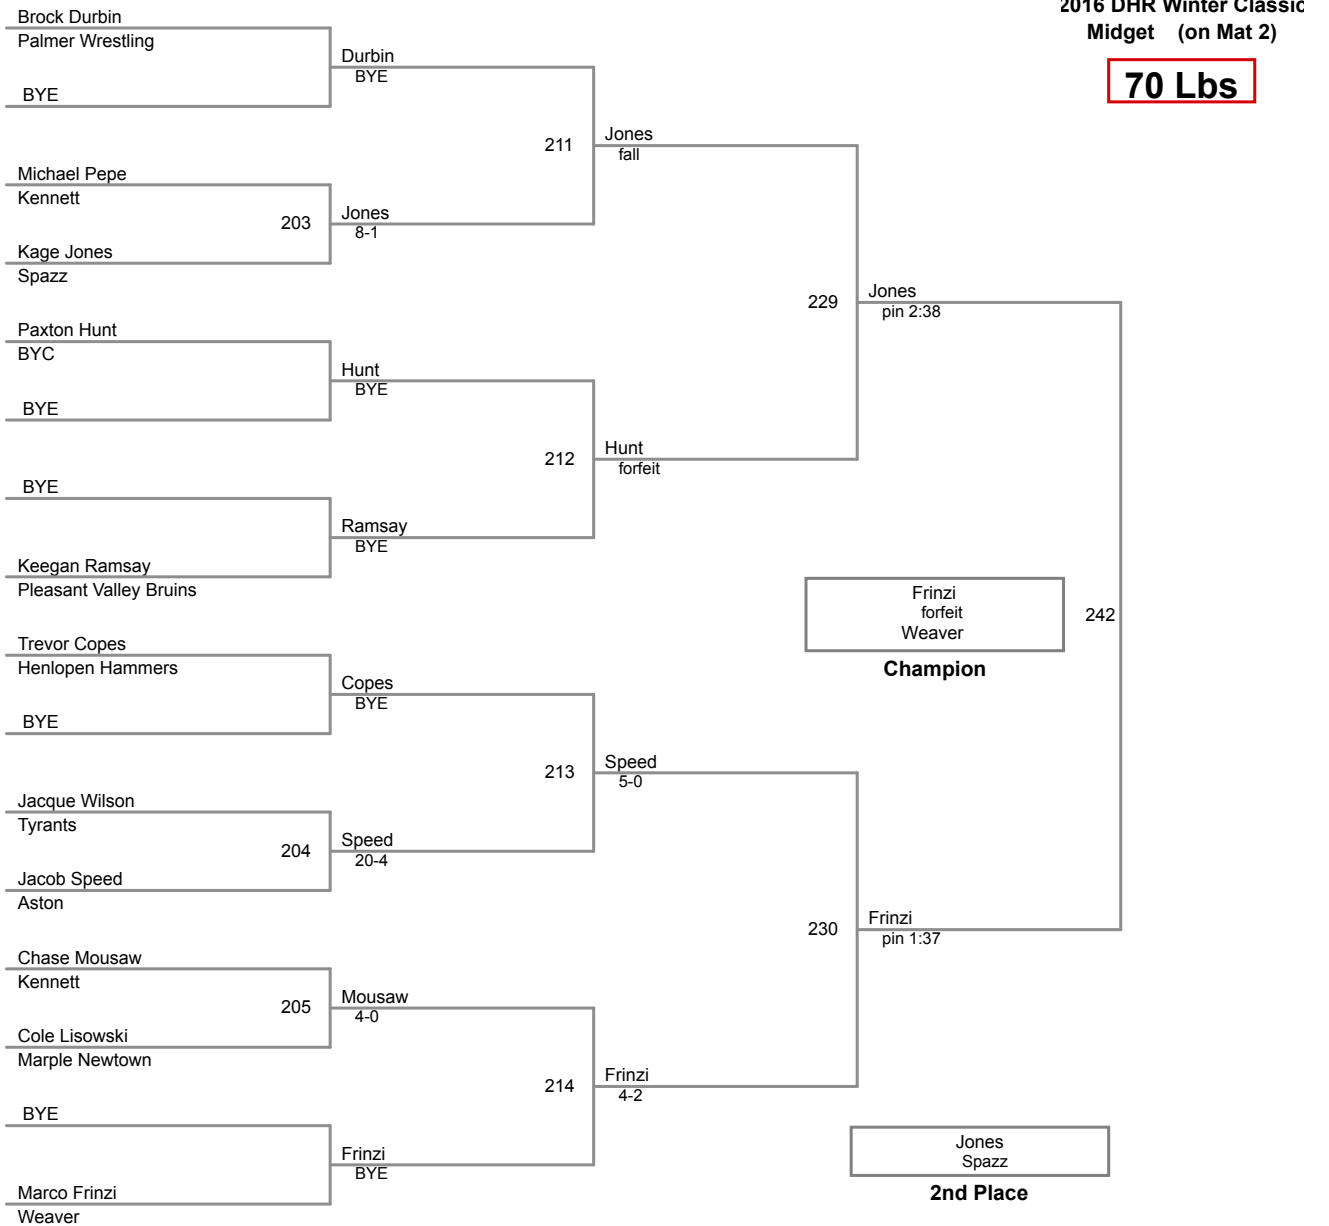

2016 DHR Winter Classic
Midget (on Mat 7)

58 Lbs

2016 DHR Winter Classic
Midget (on Mat 4)

62 Lbs

2016 DHR Winter Classic
Midget (on Mat 8)

66 Lbs

2016 DHR Winter Classic
Midget (on Mat 2)

70 Lbs