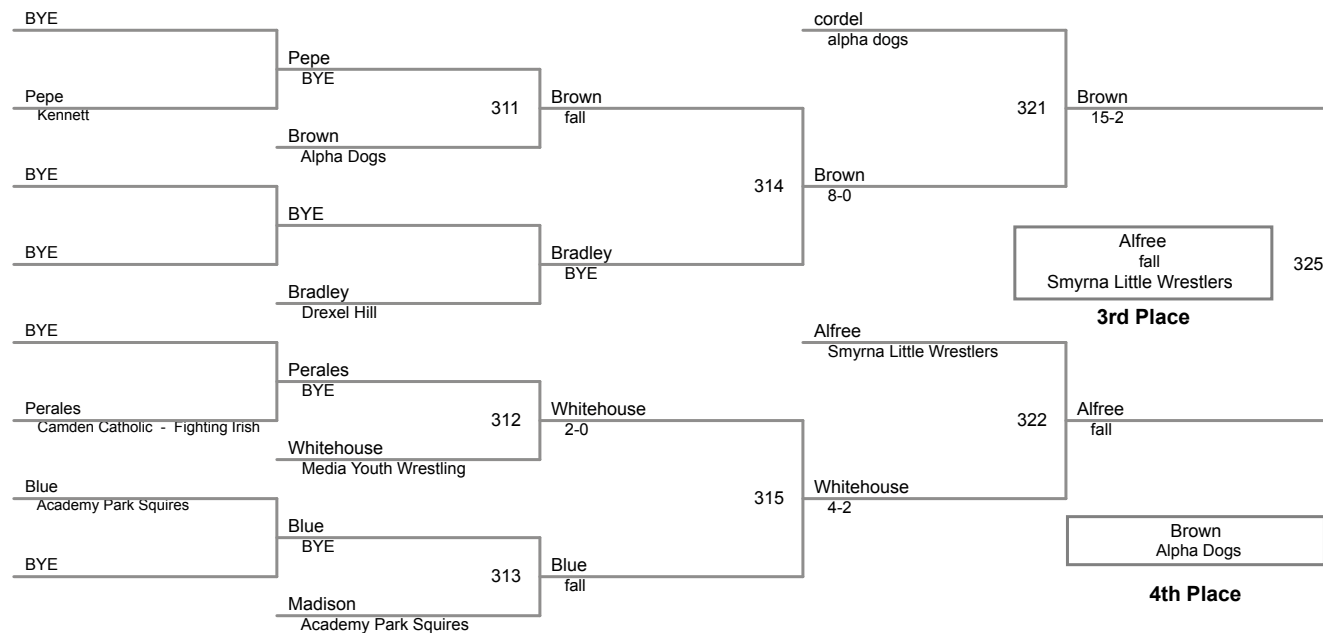

**DHR AM Session
Bantam**

44 Lbs

DHR AM Session
Bantam

48 Lbs

DHR AM Session
Bantam

52 Lbs

**DHR AM Session
Bantam**

56 Lbs