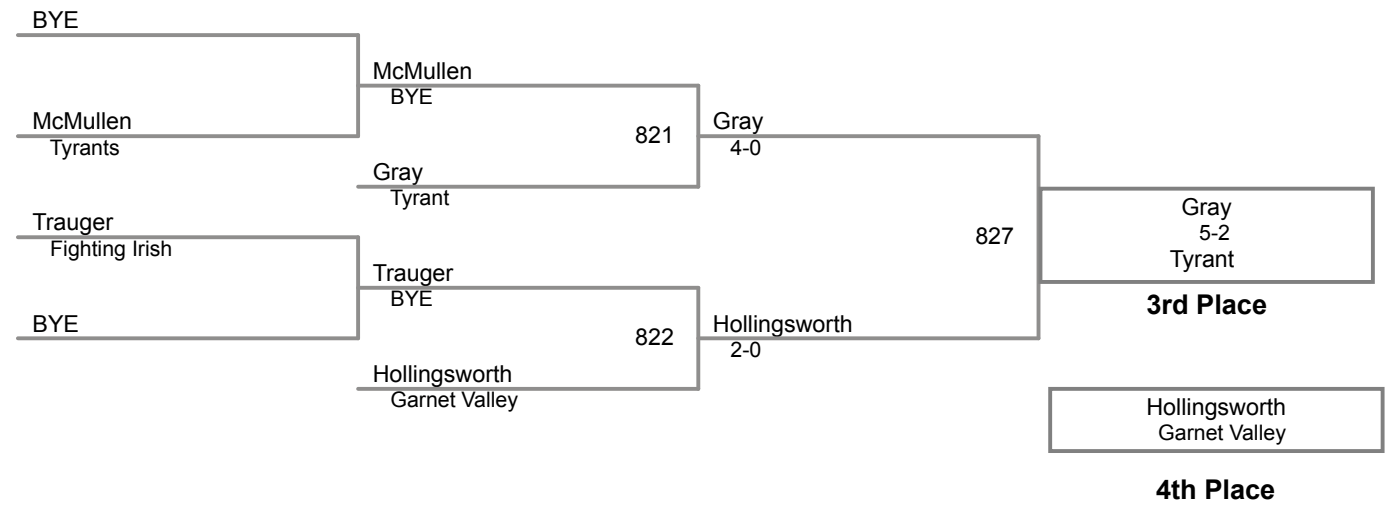

DHR AM Session
Intermediate

80 Lbs

85 Lbs

90 Lbs

**DHR AM Session
Intermediate**

95 Lbs

**DHR AM Session
Intermediate**

100 Lbs