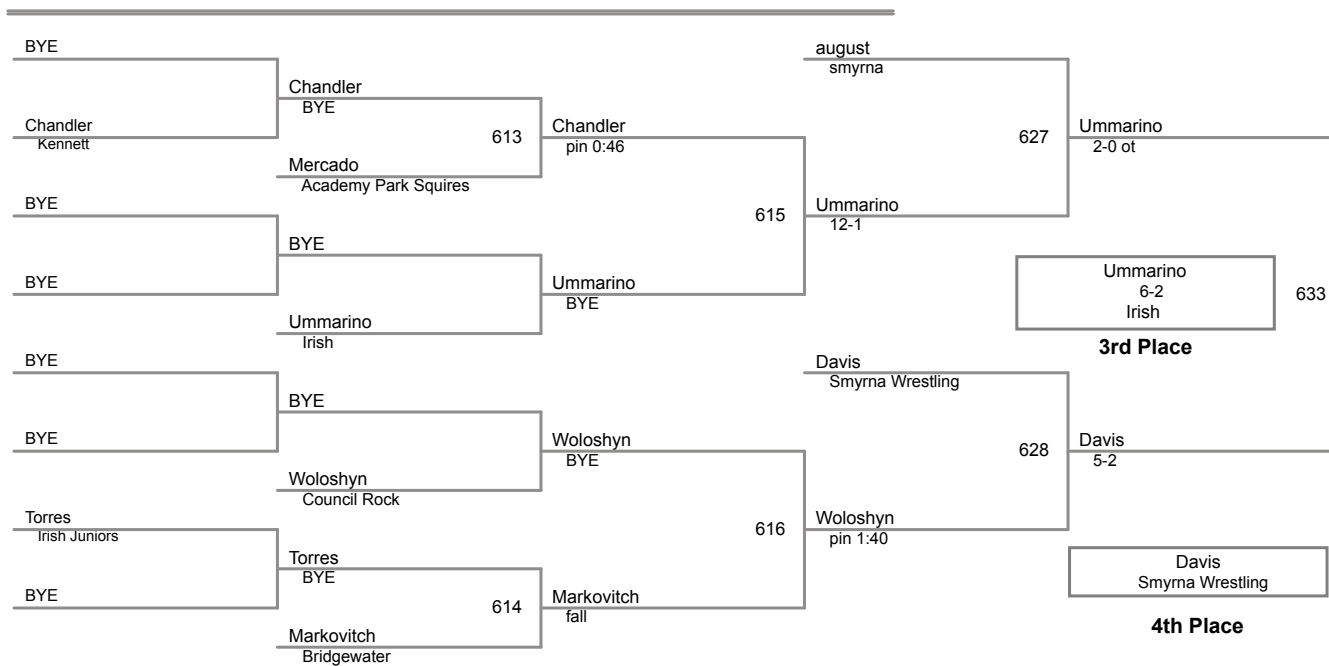

2016 DHR Winter Classic
Junior (on Mat 6)

86 Lbs