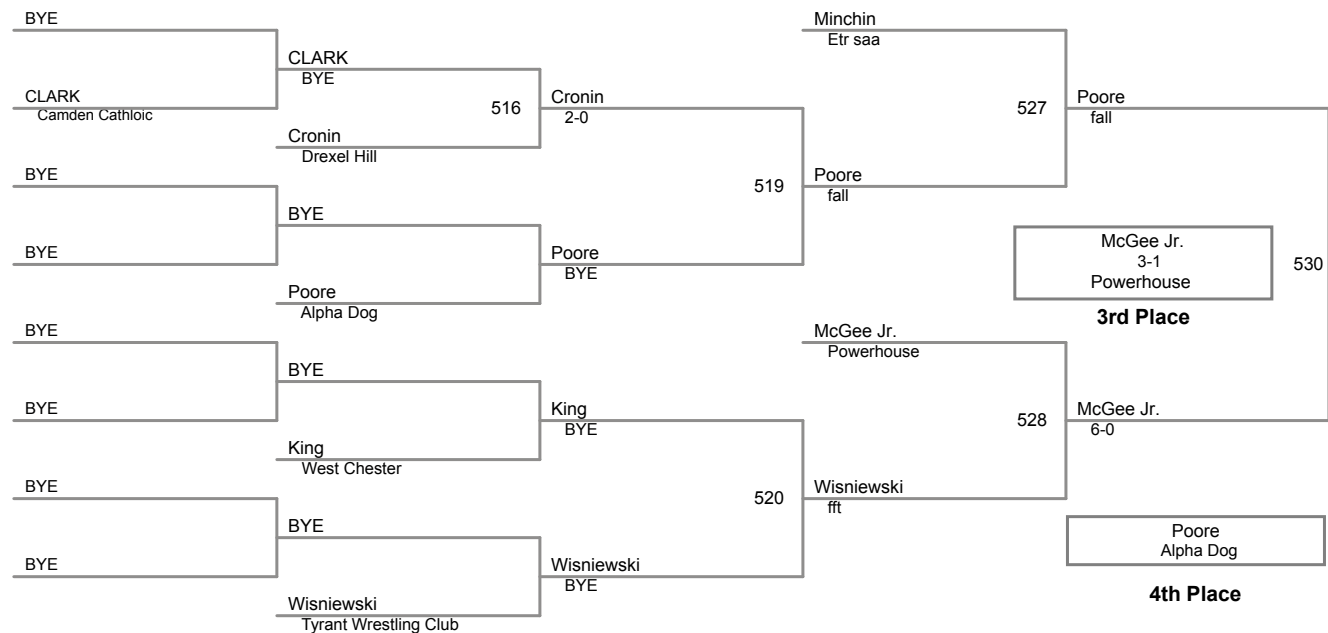

DHR AM Session
Intermediate

80 Lbs

85 Lbs

90 Lbs

**DHR AM Session
Intermediate**

95 Lbs

**DHR AM Session
Intermediate**

100 Lbs