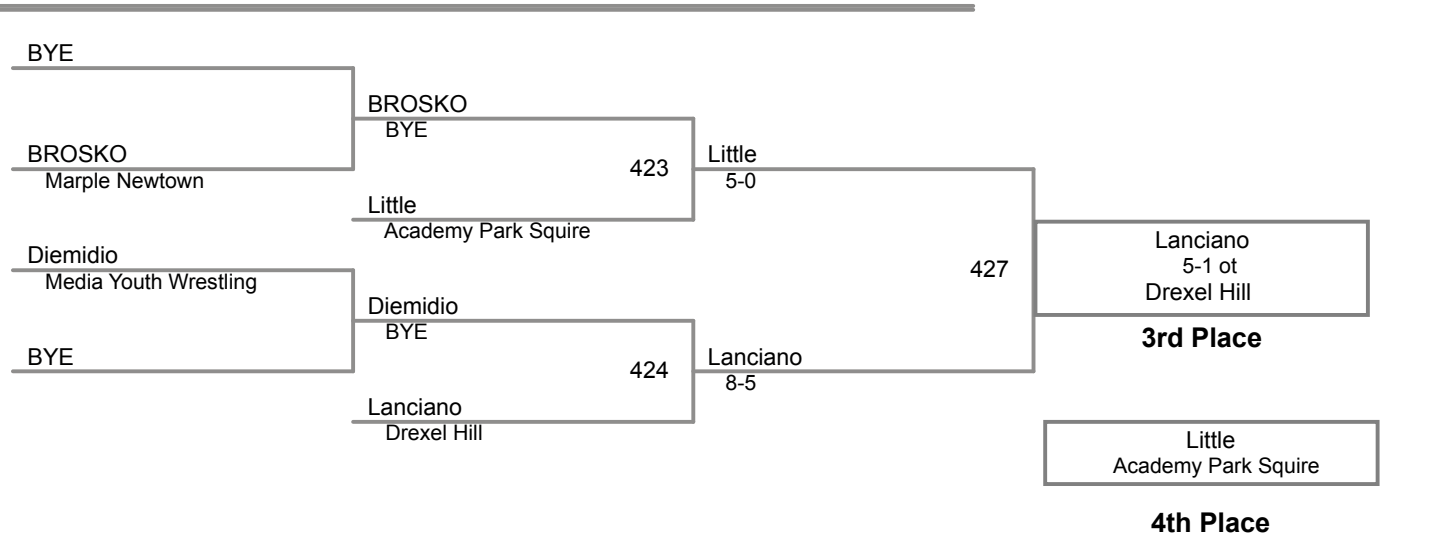

**DHR AM Session
Intermediate**

146 Lbs