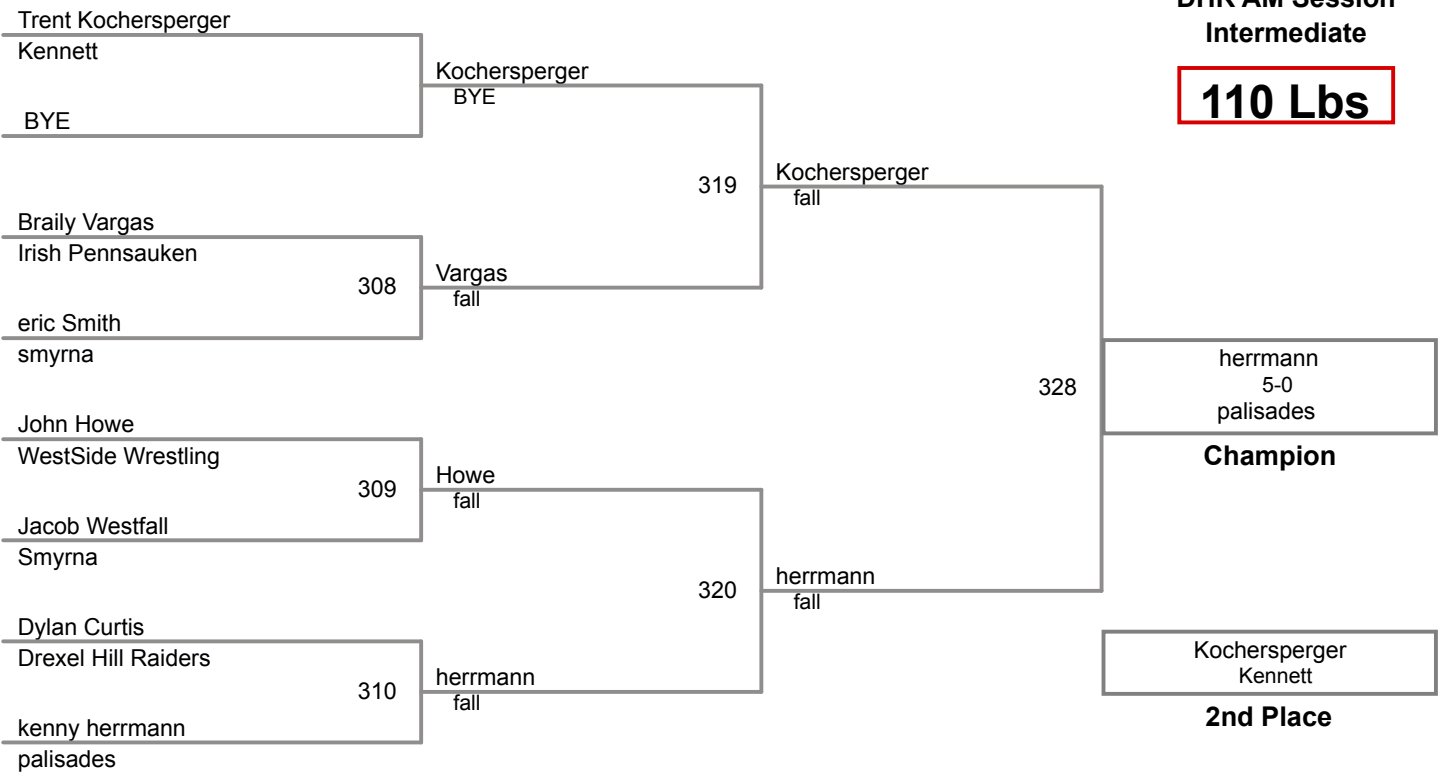

**DHR AM Session
Intermediate**

110 Lbs