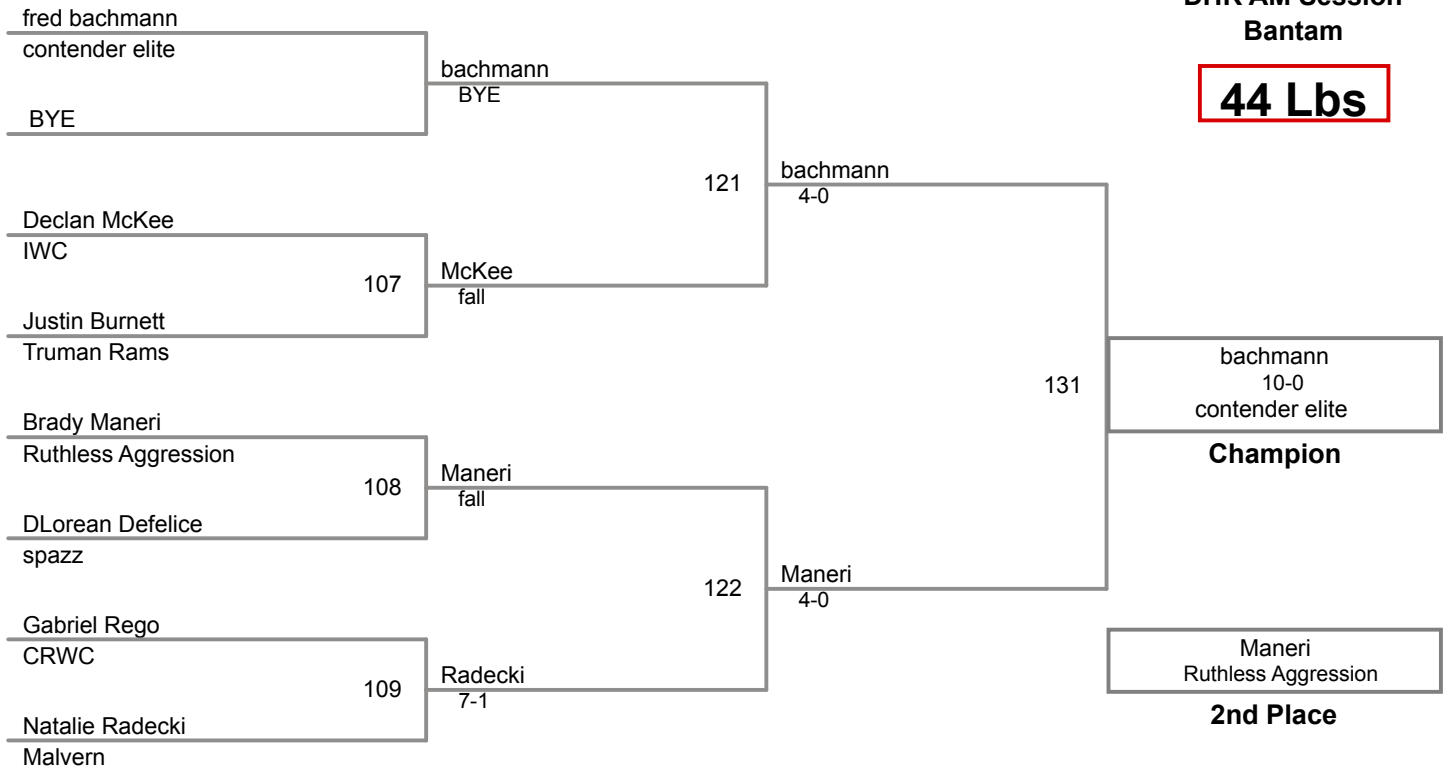

**DHR AM Session
Bantam**

44 Lbs

DHR AM Session
Bantam

48 Lbs

DHR AM Session
Bantam

52 Lbs

**DHR AM Session
Bantam**

56 Lbs