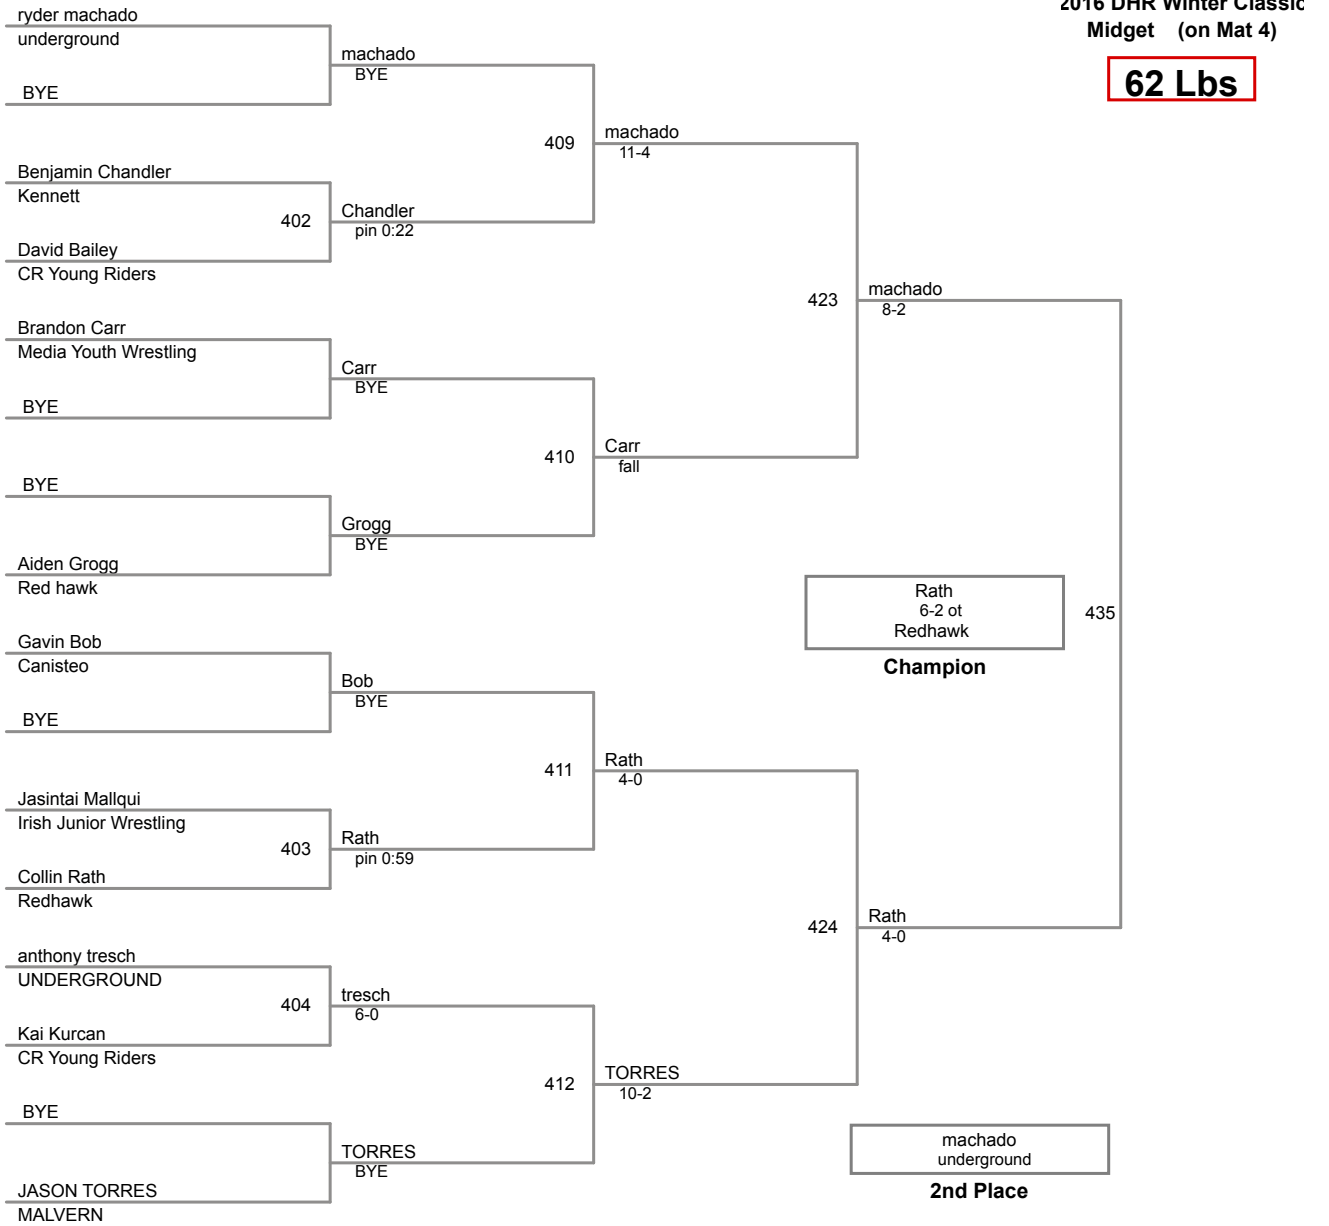

2016 DHR Winter Classic
Midget (on Mat 4)

62 Lbs