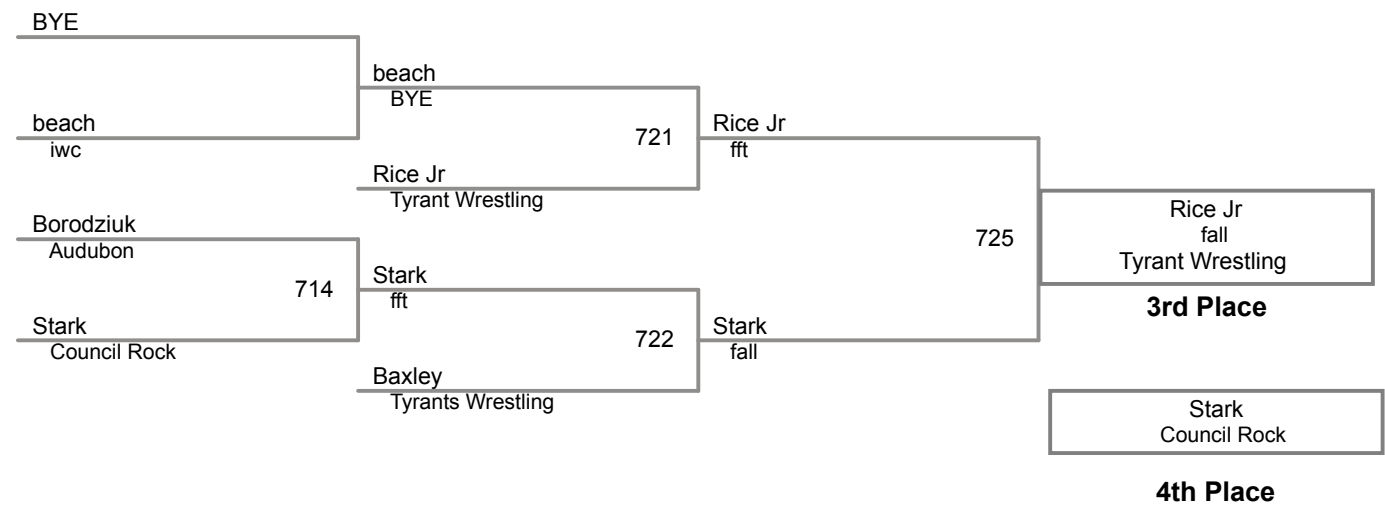

**DHR AM Session
Bantam**

65 Lbs