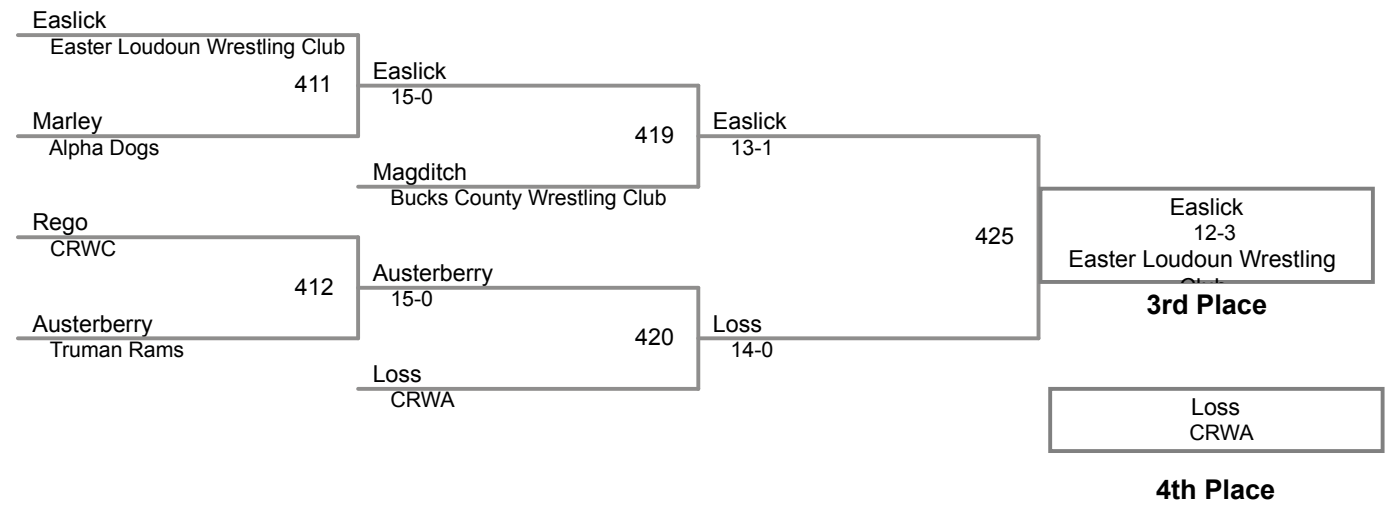

**DHR AM Session
Bantam**

44 Lbs

DHR AM Session
Bantam

48 Lbs

DHR AM Session
Bantam

52 Lbs

**DHR AM Session
Bantam**

56 Lbs