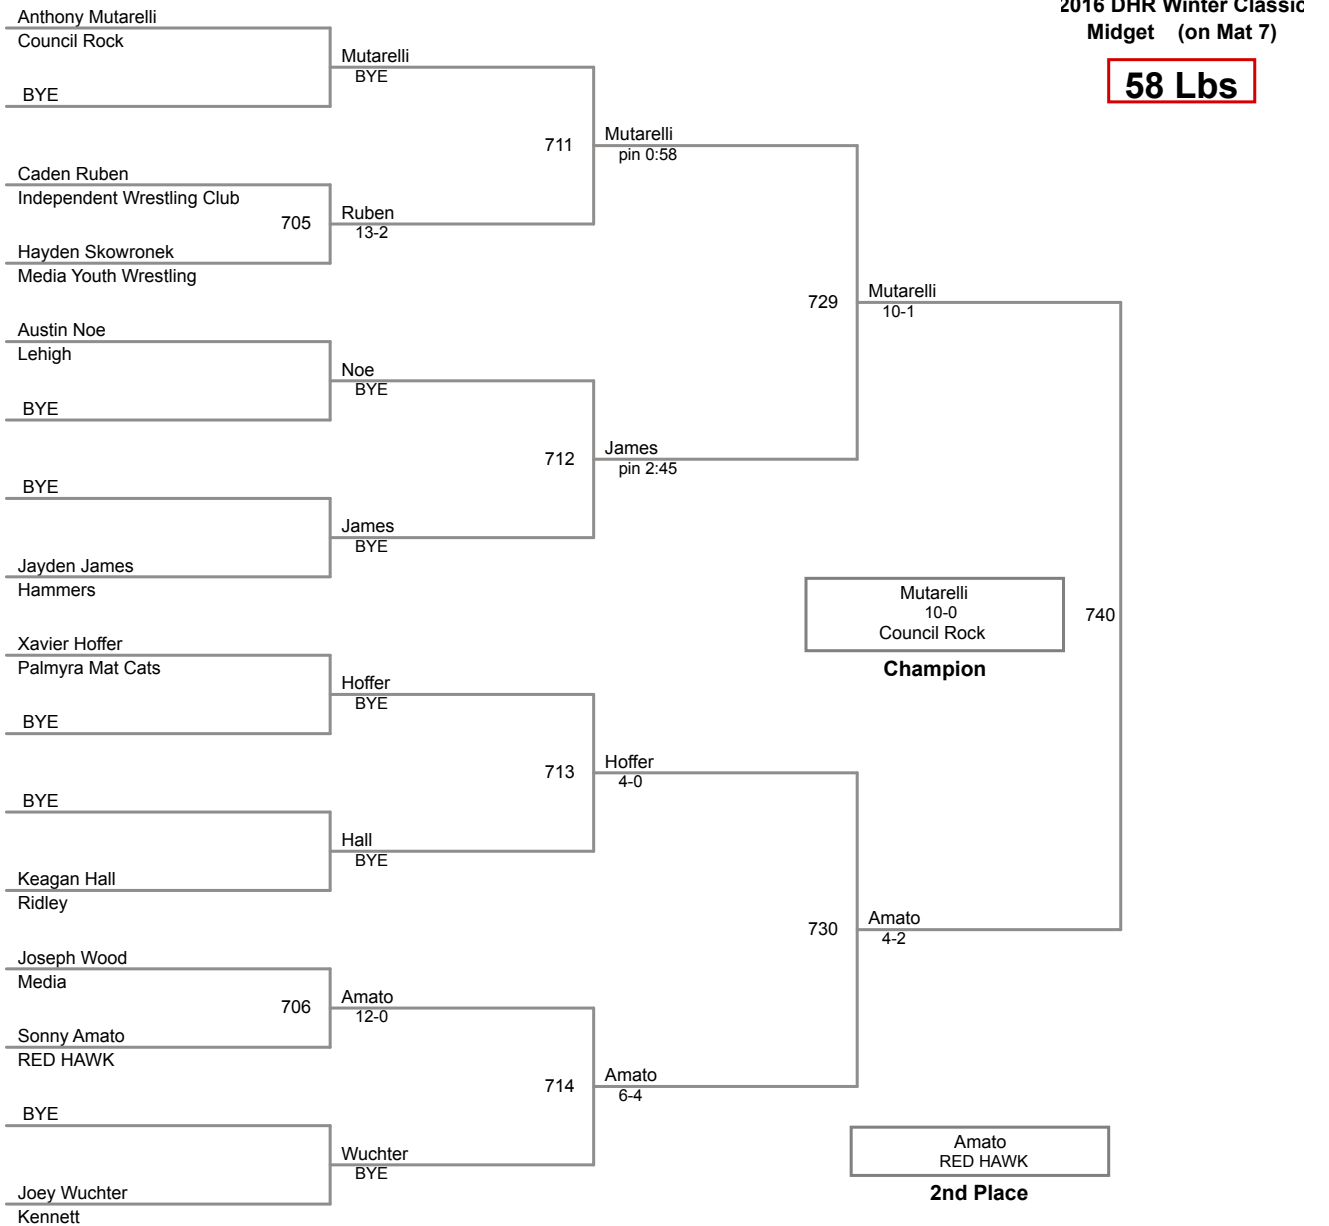

2016 DHR Winter Classic
Midget (on Mat 7)

58 Lbs