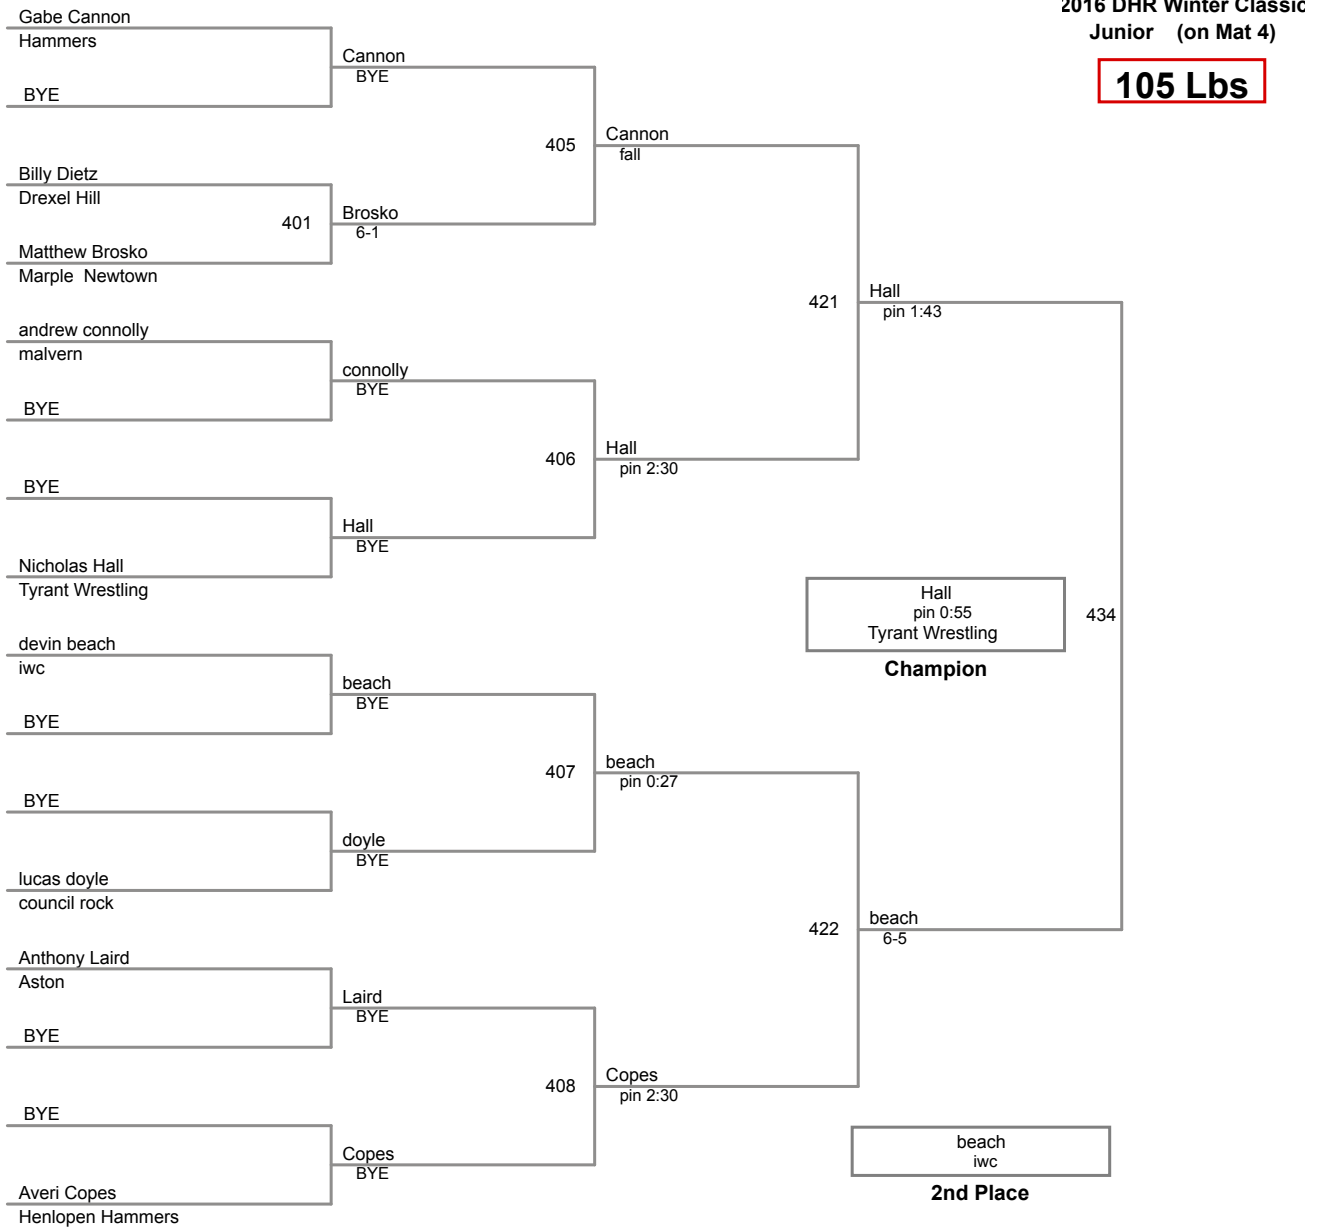

2016 DHR Winter Classic
Junior (on Mat 4)

105 Lbs