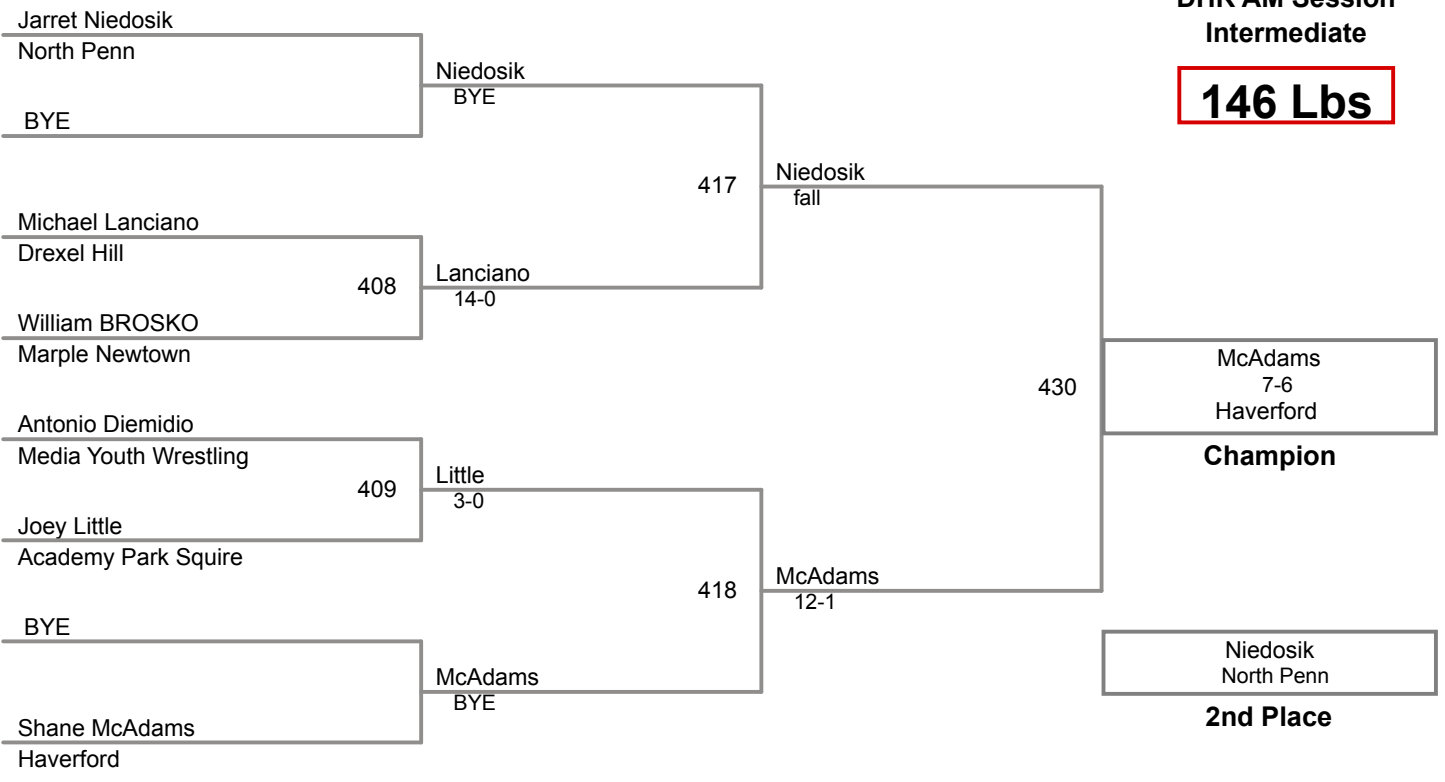

**DHR AM Session
Intermediate**

146 Lbs