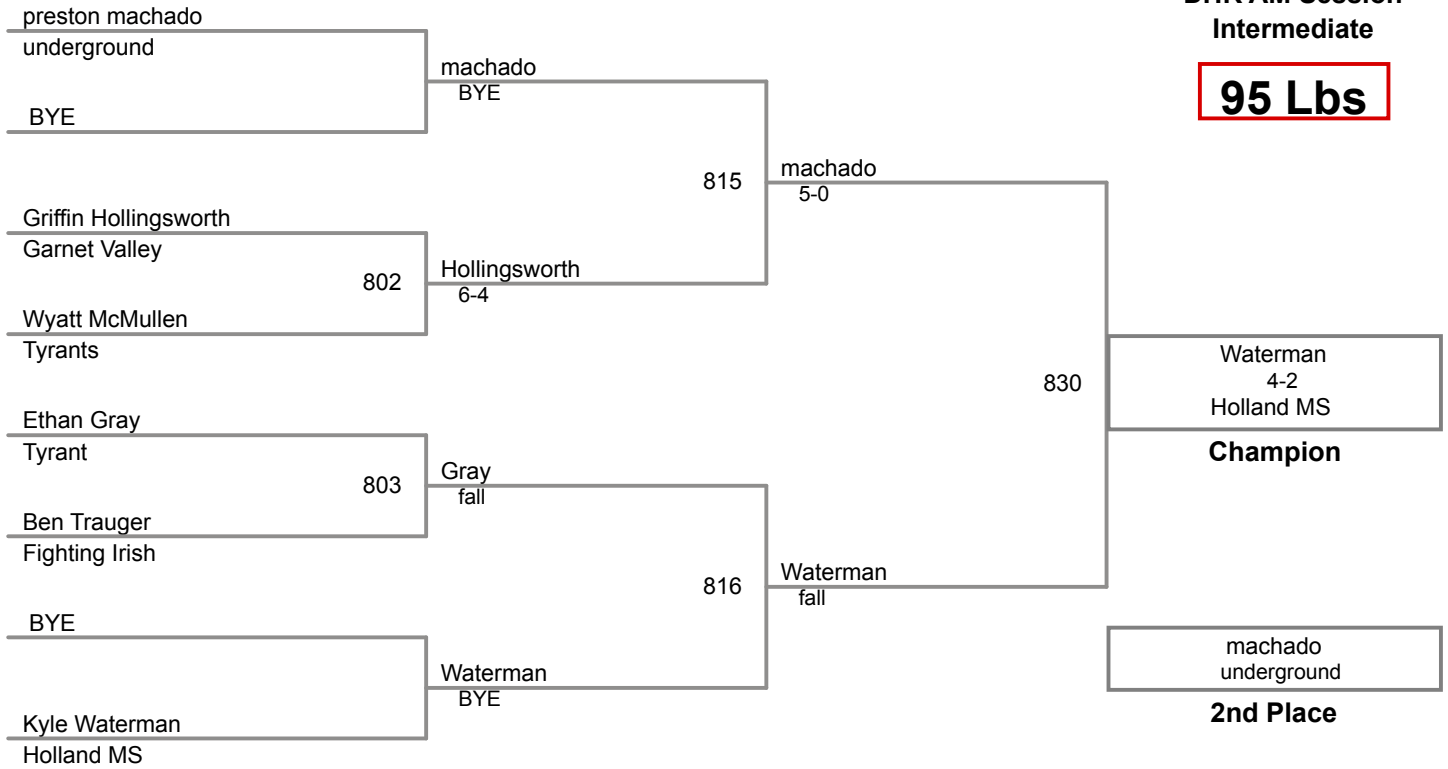

DHR AM Session
Intermediate

80 Lbs

85 Lbs

90 Lbs

**DHR AM Session
Intermediate**

95 Lbs

**DHR AM Session
Intermediate**

100 Lbs