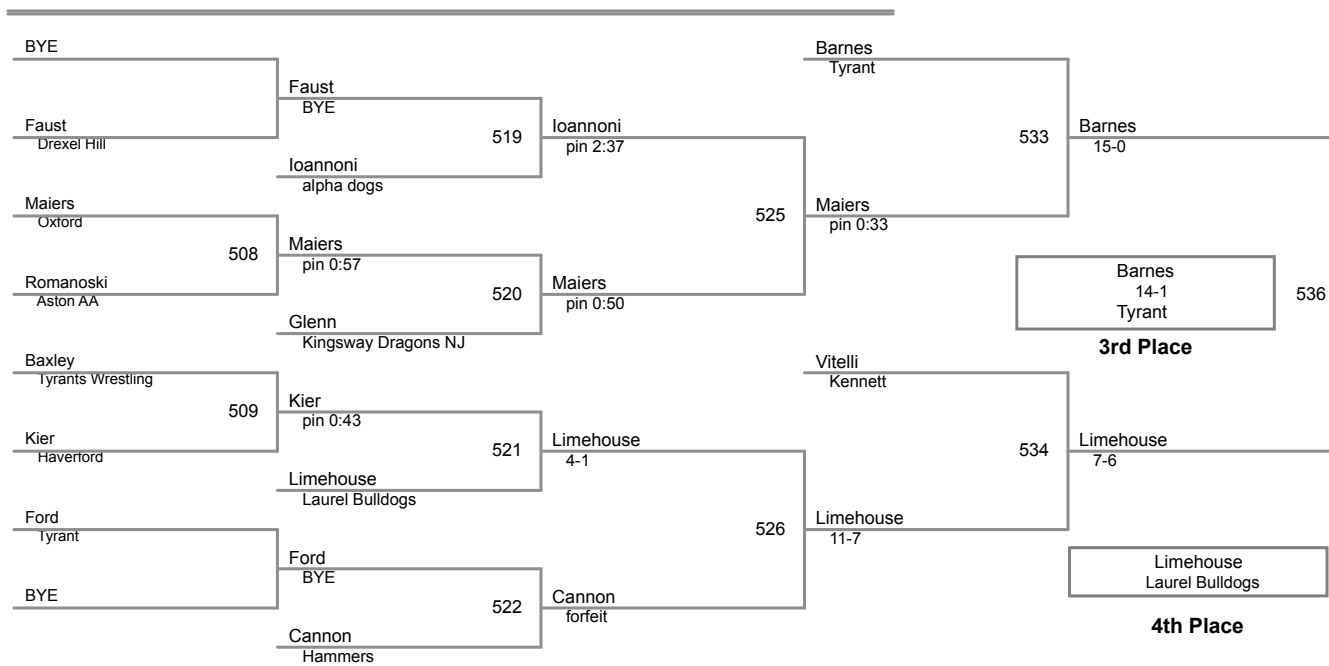

2016 DHR Winter Classic
Midget (on Mat 5)

75 Lbs