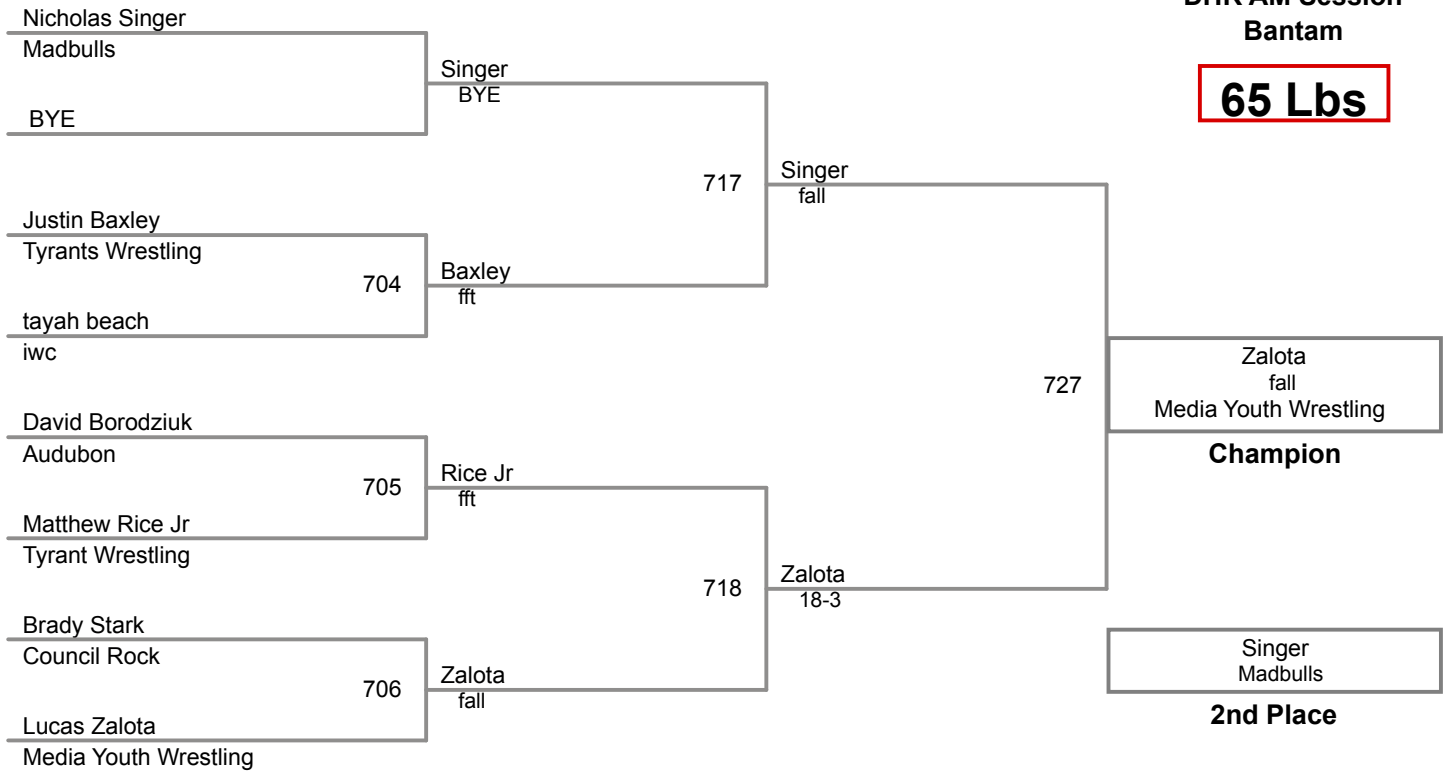

**DHR AM Session
Bantam**

65 Lbs