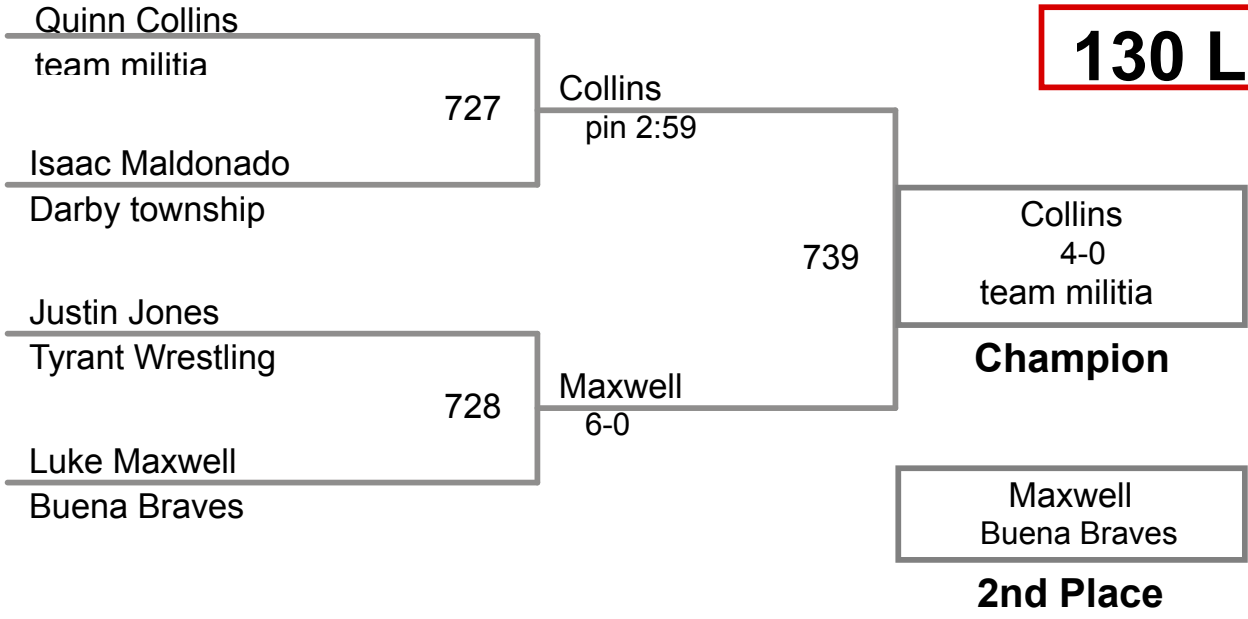

2016 DHR Winter Classic
Junior (on Mat 4)

105 Lbs

2016 DHR Winter Classic
 Junior (on Mat 2)

115 Lbs

2016 DHR Winter Classic
Junior (on Mat 7)

130 Lbs

**DHR AM Session
Intermediate**

75 Lbs