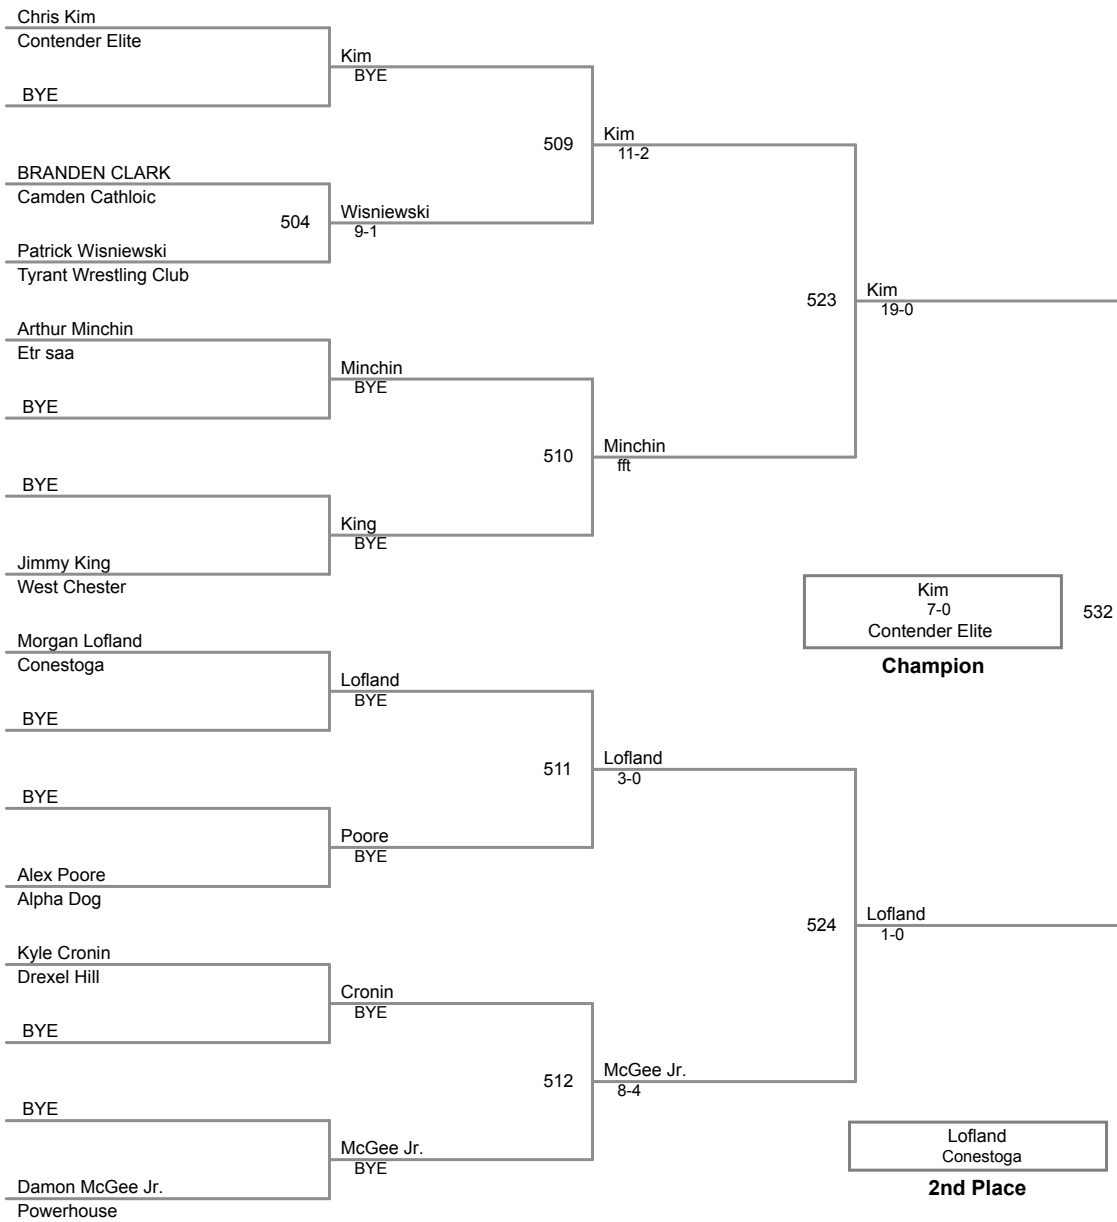

DHR AM Session
Intermediate

80 Lbs

85 Lbs

90 Lbs

**DHR AM Session
Intermediate**

95 Lbs

**DHR AM Session
Intermediate**

100 Lbs