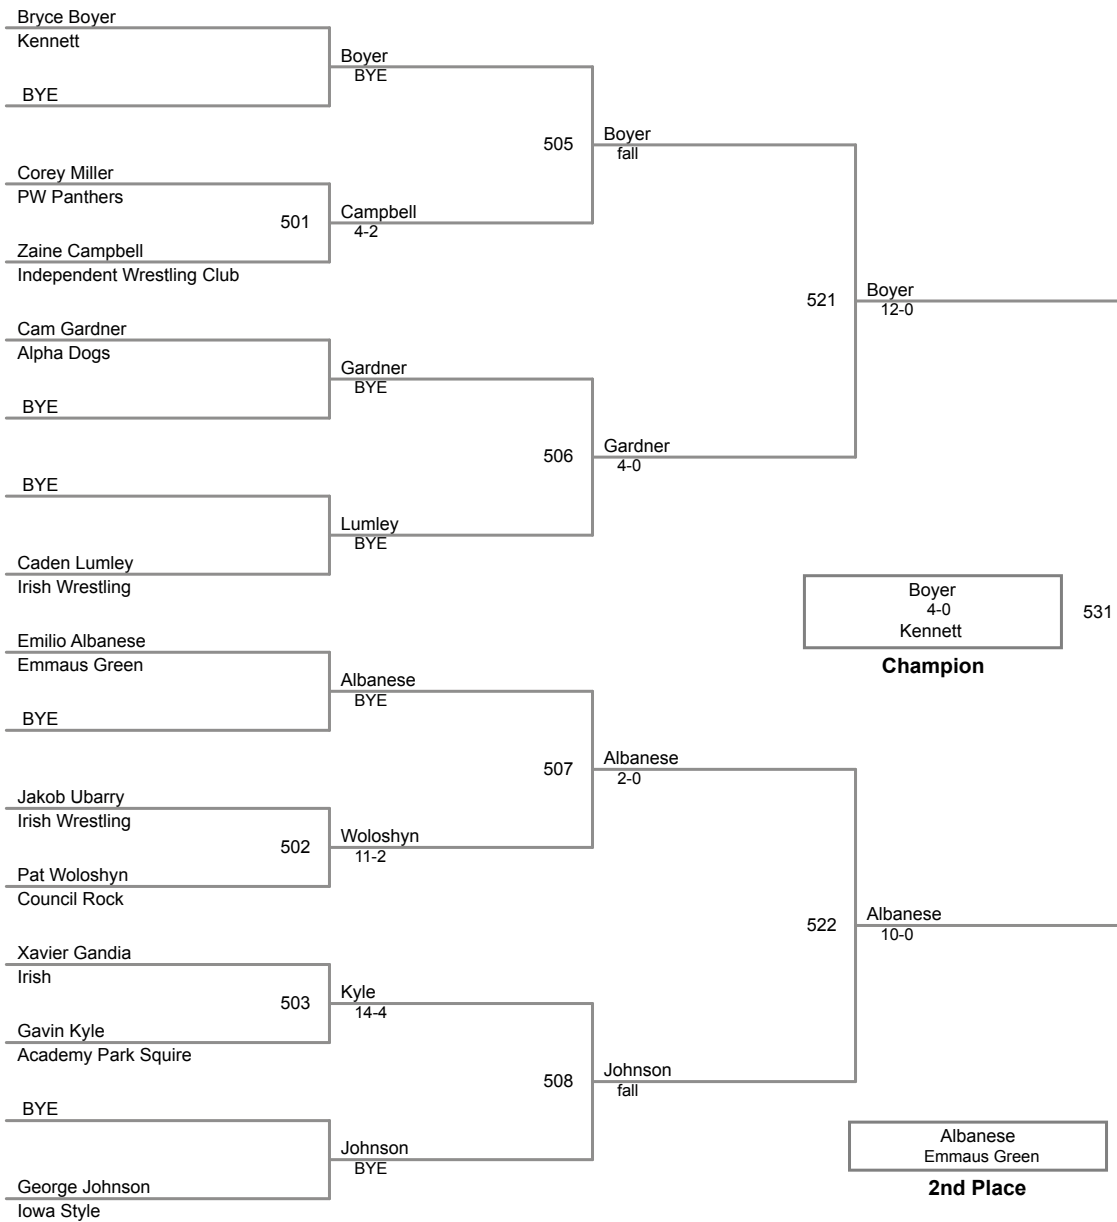

**DHR AM Session
Bantam**

44 Lbs

DHR AM Session
Bantam

48 Lbs

DHR AM Session
Bantam

52 Lbs

**DHR AM Session
Bantam**

56 Lbs