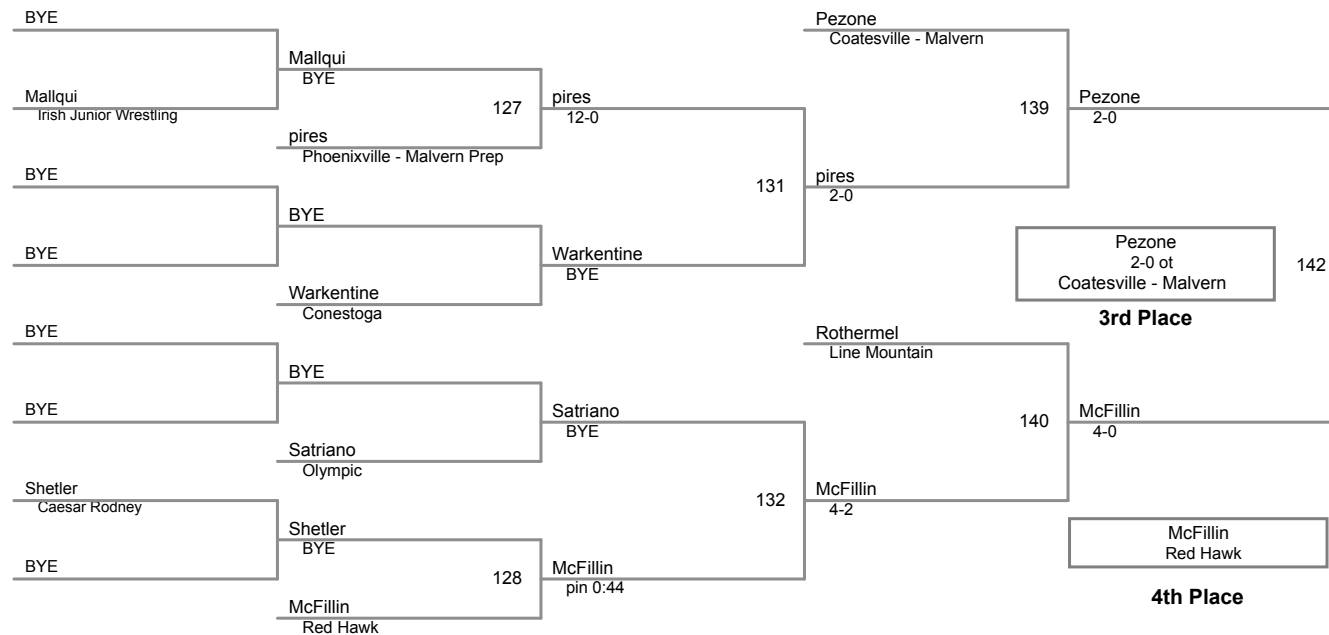

DHR AM Session
Bantam

60 Lbs

**DHR AM Session
Bantam**

65 Lbs

2016 DHR Winter Classic
Midget (on Mat 2)

50 Lbs

2016 DHR Winter Classic
Midget (on Mat 1)

54 Lbs