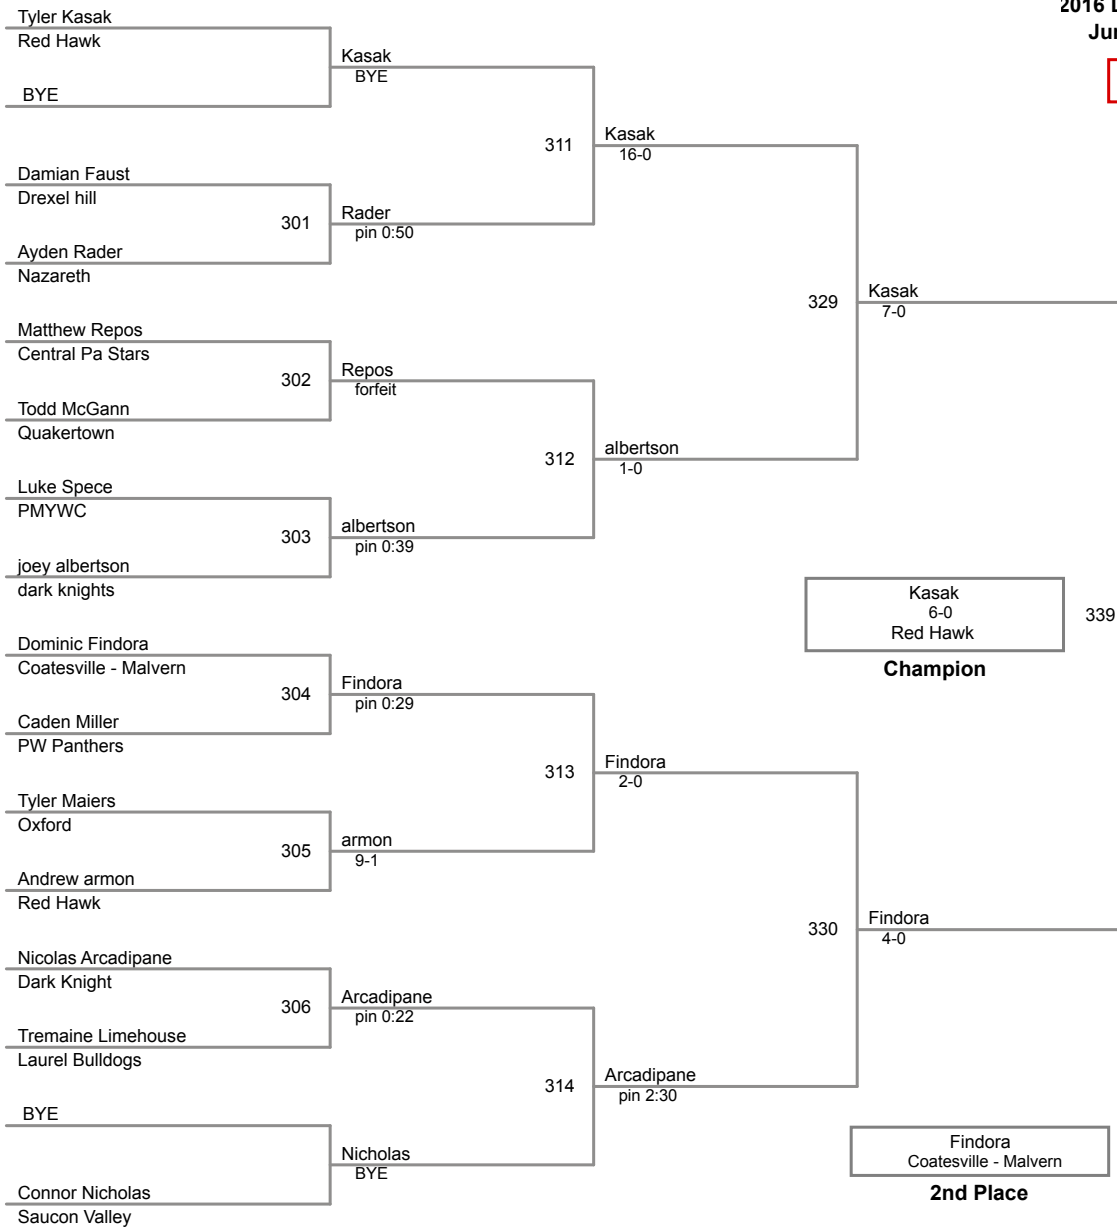

2016 DHR Winter Classic
Junior (on Mat 3)

74 Lbs