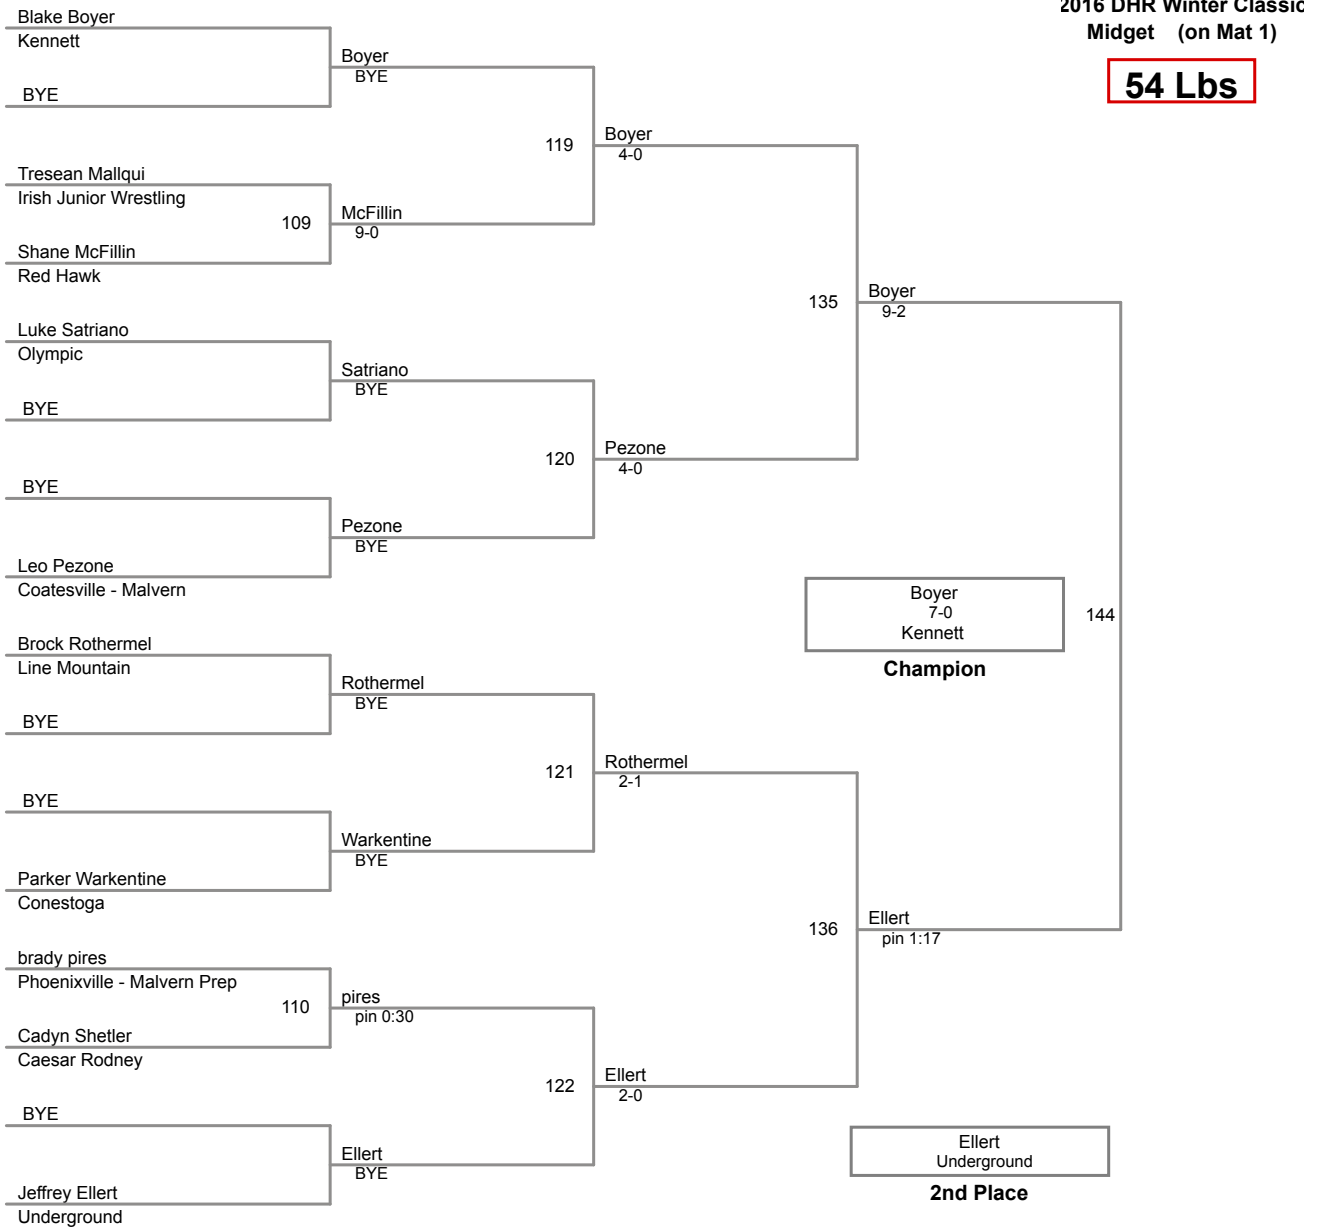

DHR AM Session
Bantam

60 Lbs

**DHR AM Session
Bantam**

65 Lbs

2016 DHR Winter Classic
Midget (on Mat 2)

50 Lbs

2016 DHR Winter Classic
Midget (on Mat 1)

54 Lbs