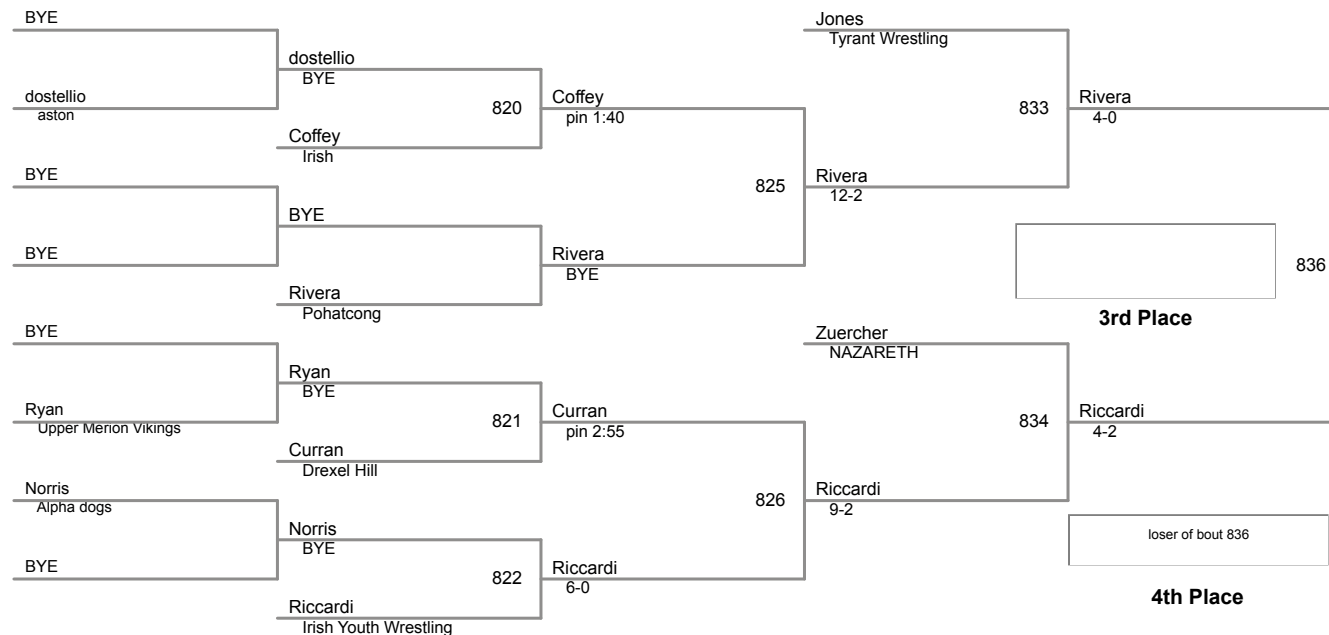

2016 DHR Winter Classic
Midget (on Mat 8)

80 Lbs