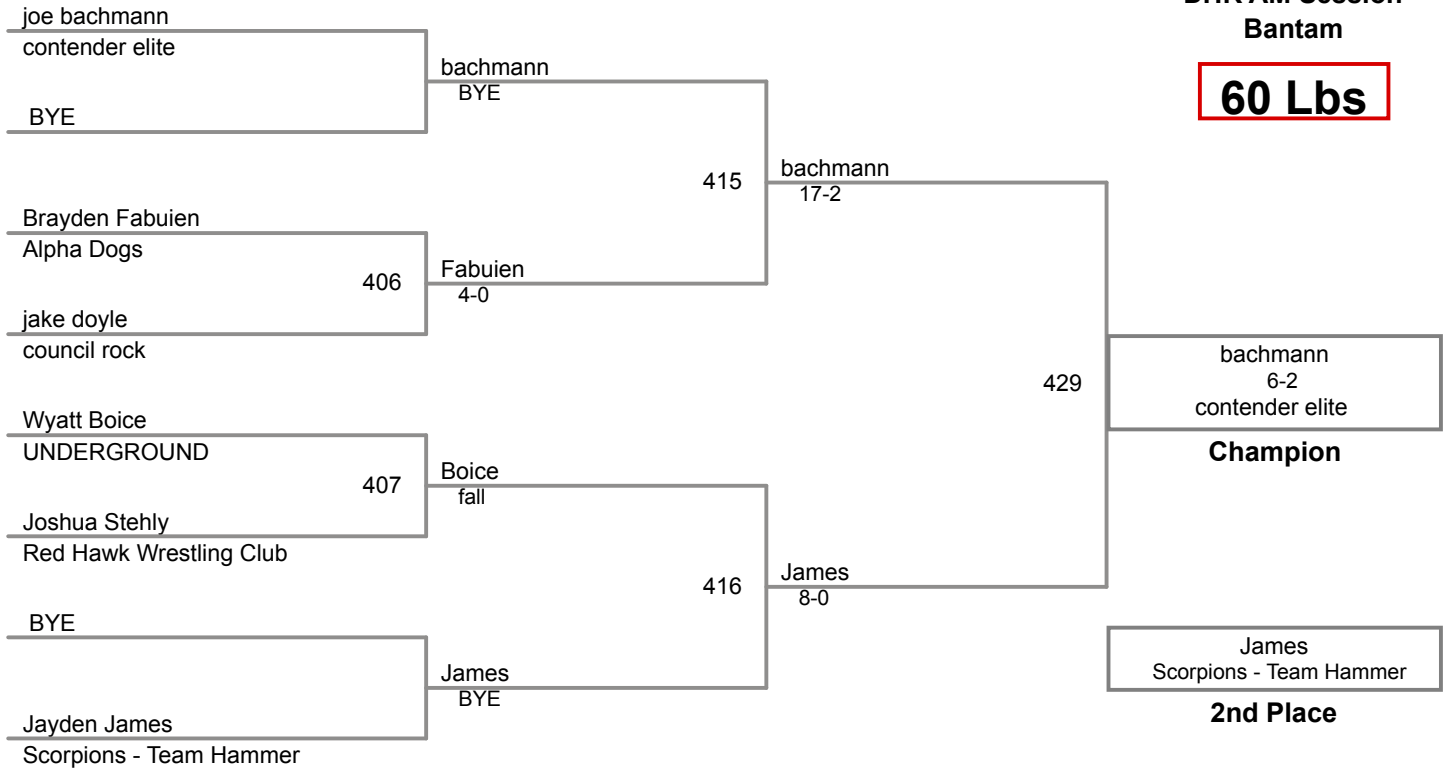

DHR AM Session
Bantam

60 Lbs