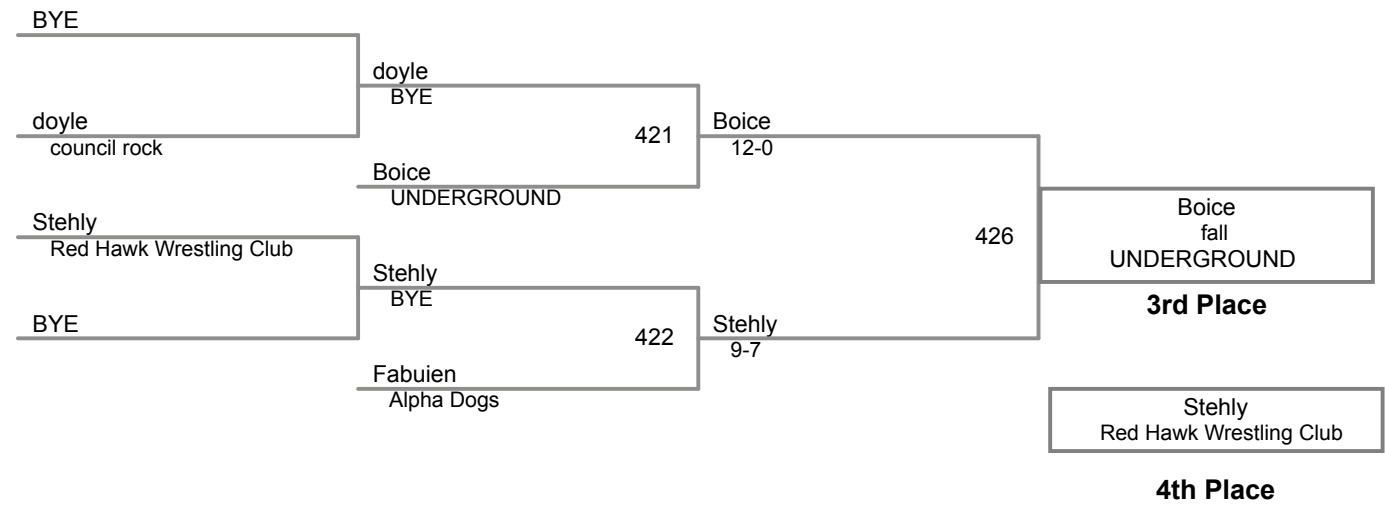

DHR AM Session
Bantam

60 Lbs