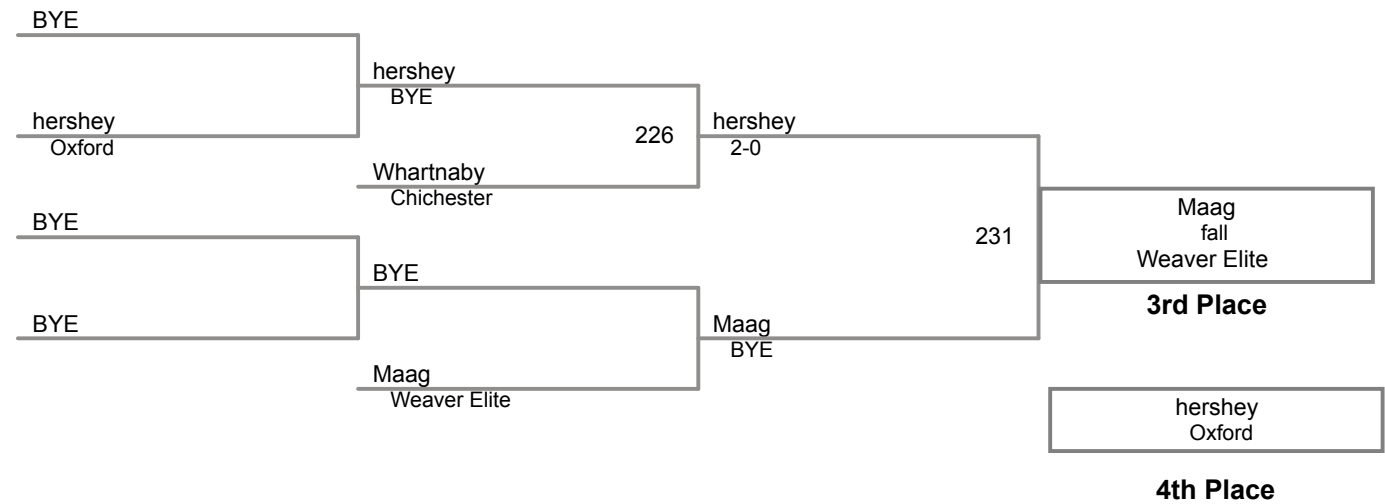

2016 DHR Winter Classic
Junior (on Mat 4)

105 Lbs

2016 DHR Winter Classic
 Junior (on Mat 2)

115 Lbs

2016 DHR Winter Classic
Junior (on Mat 7)

130 Lbs

**DHR AM Session
Intermediate**

75 Lbs