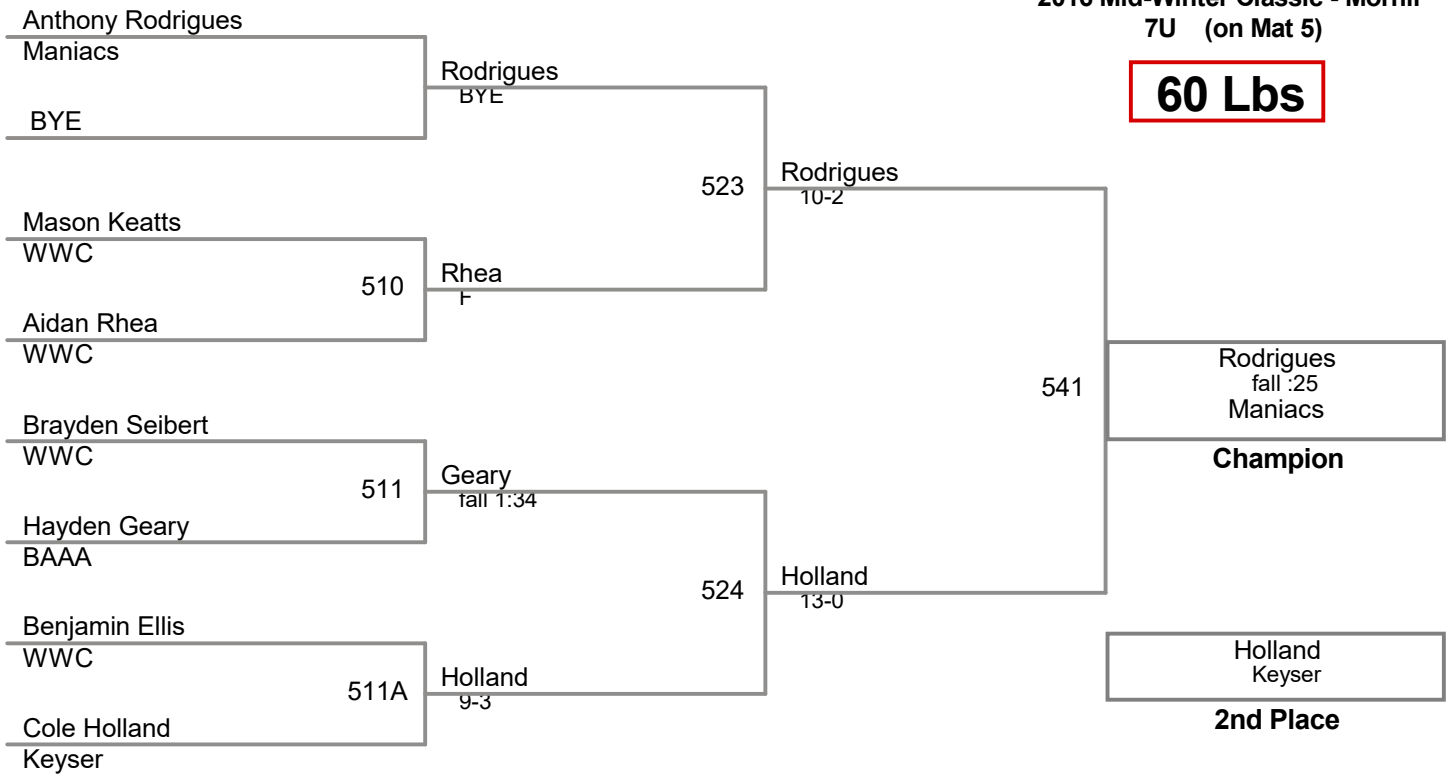

40 - 45 Lbs

2016 Mid-Winter Classic - Mornin
7U (on Mat 5)

50 Lbs

2016 Mid-Winter Classic - Mornin
7U (on Mat 3)

55 Lbs

2016 Mid-Winter Classic - Mornir
7U (on Mat 5)

60 Lbs

2016 Mid-Winter Classic - Mornir
7U (on Mat 4)