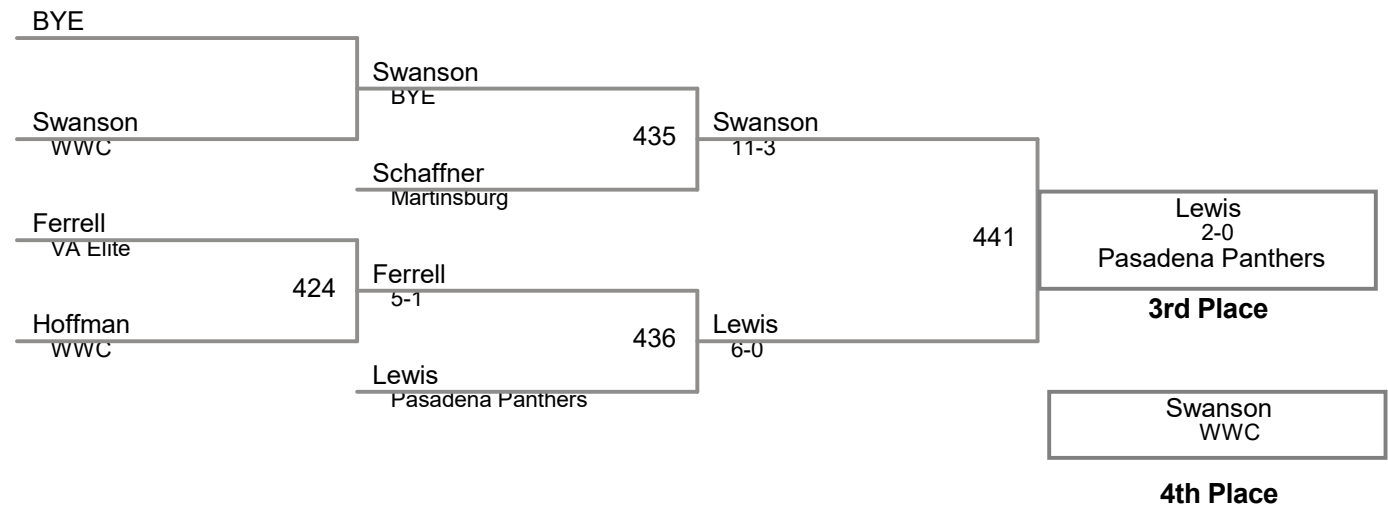

2016 Mid-Winter Classic - Mornir
7U (on Mat 4)

65 Lbs