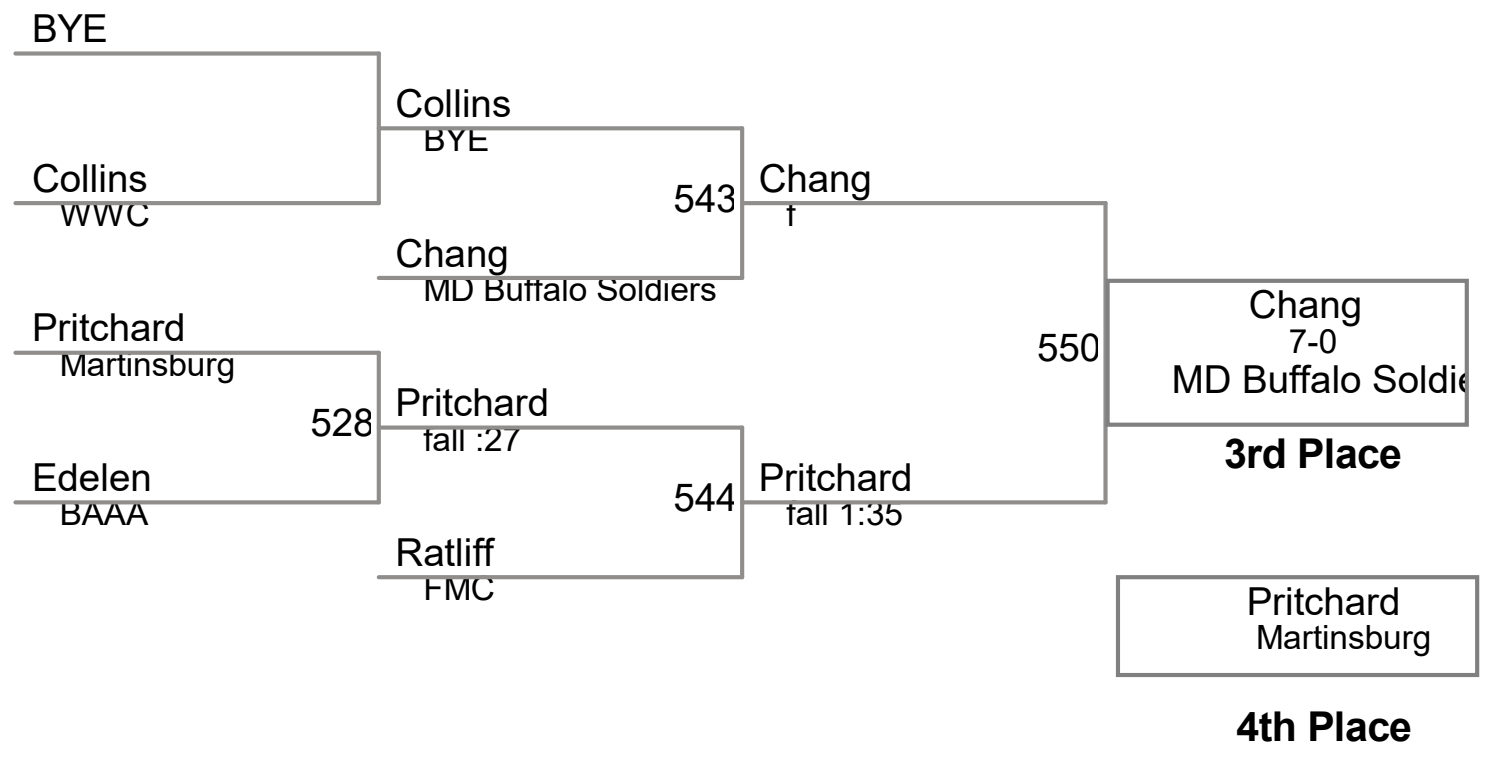

Wrestler	Team	W	L	BP	F	TF	Pen

1		4		Manual Placement
2		5		
3		6		

2016 Mid-Winter Classic
11U (on Mat 5)

100_108 I

**2016 Mid-Winter Classic
11U (on Mat 5)**

115_122 I

4-Man Round Robin

2016 Mid-Winter Classic - Af
11U (on Mat 4)