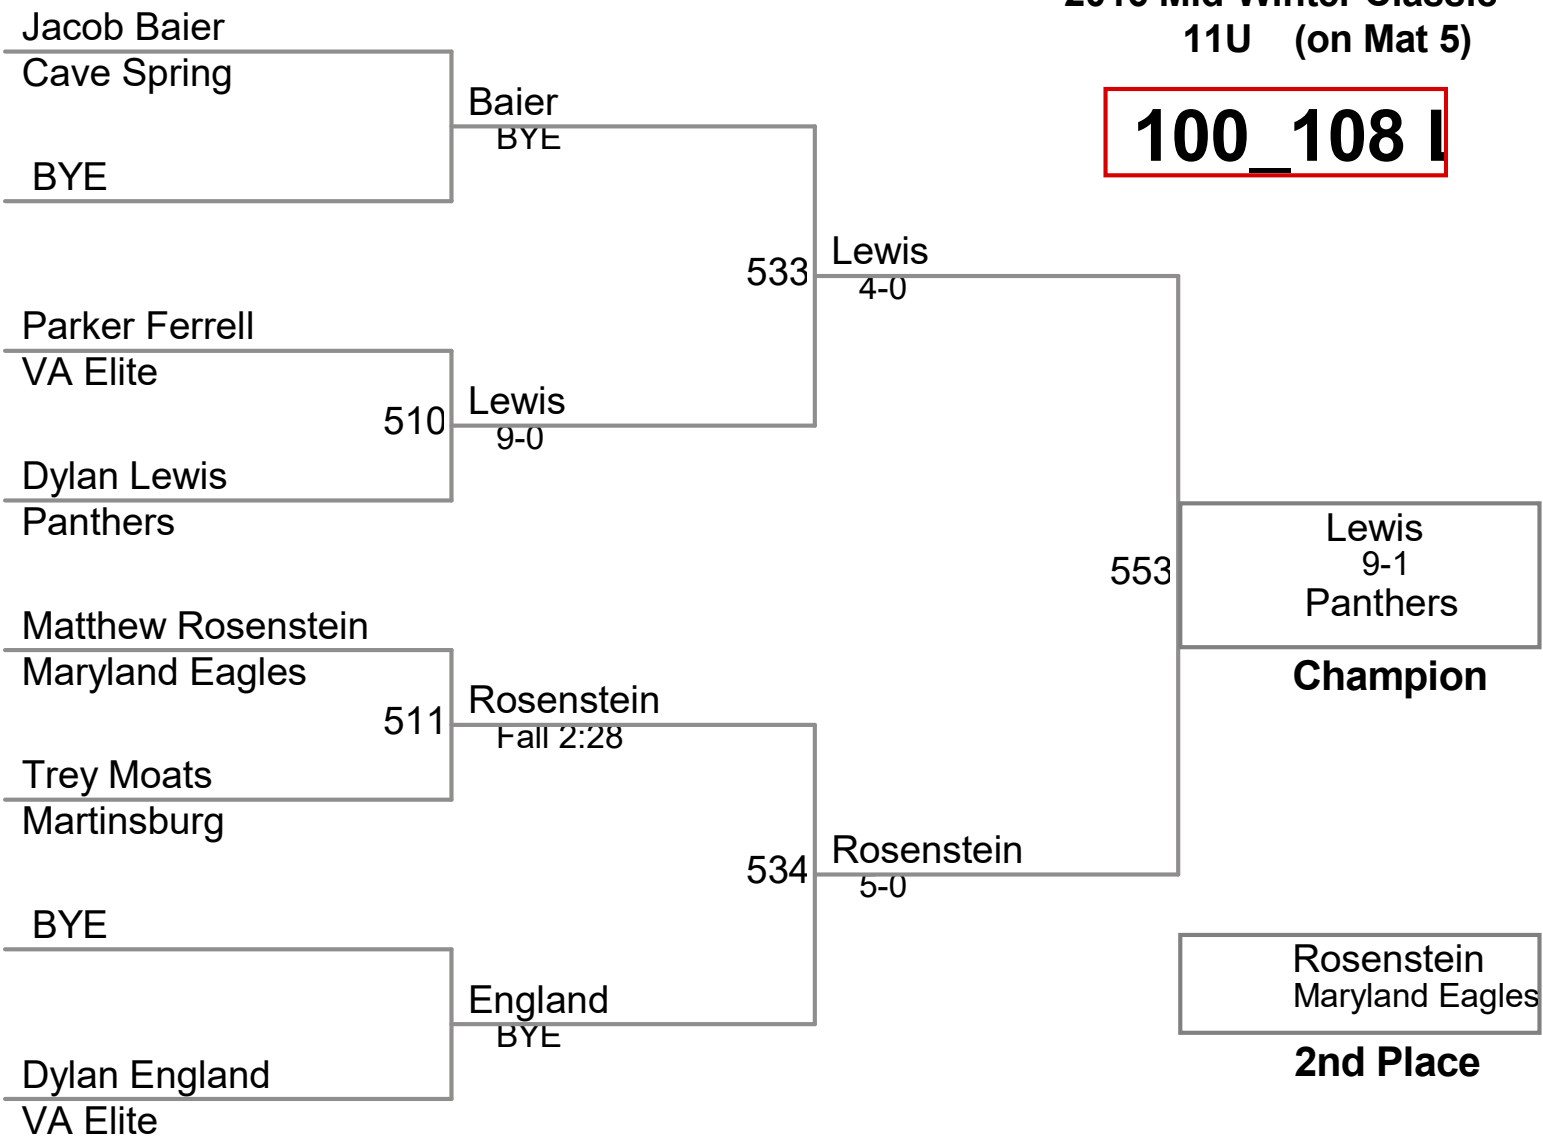

2016 Mid-Winter Classic
11U (on Mat 5)

100_108 I