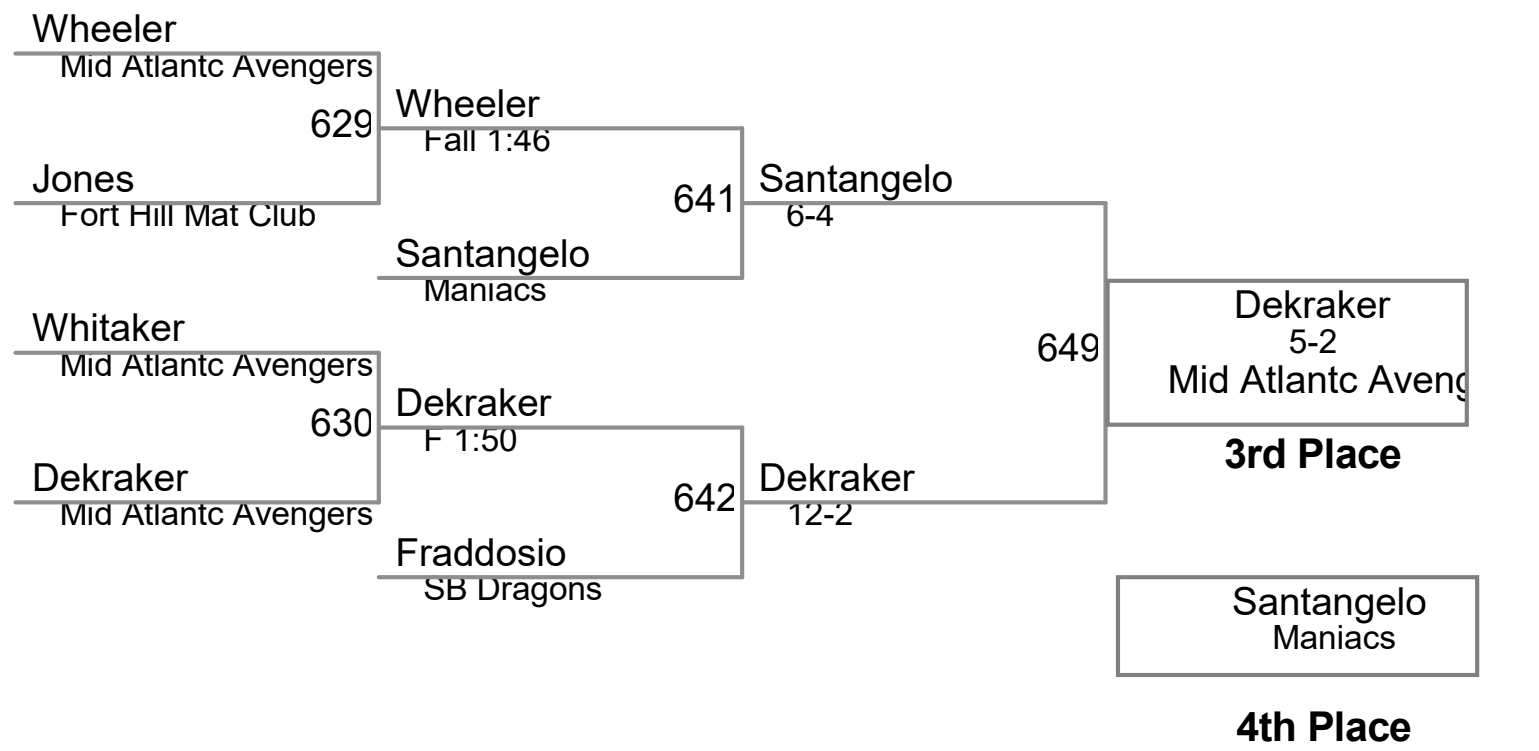

65 Lbs

2016 Mid-Winter Classic - Mornir
7U (on Mat 2)

70 Lbs

**2016 Mid-Winter Classic
11U (on Mat 6)**

60 Lb

65 Lbs

70 Lbs

75 Lbs