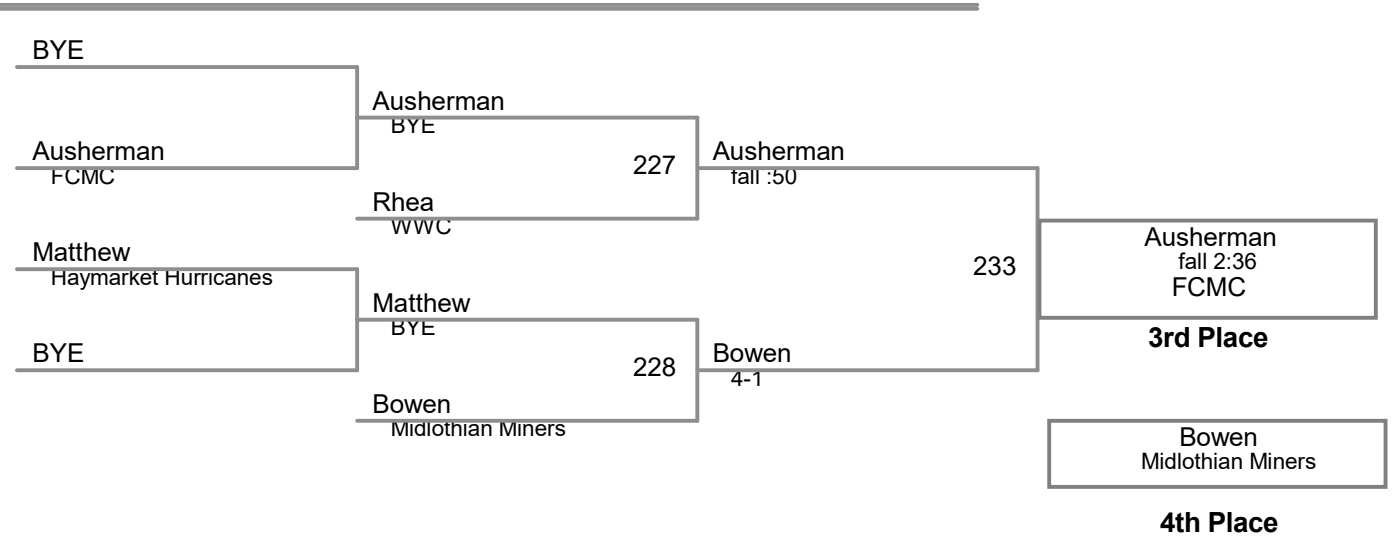

2016 Mid-Winter Classic - Mornir
7U (on Mat 2)

70 Lbs