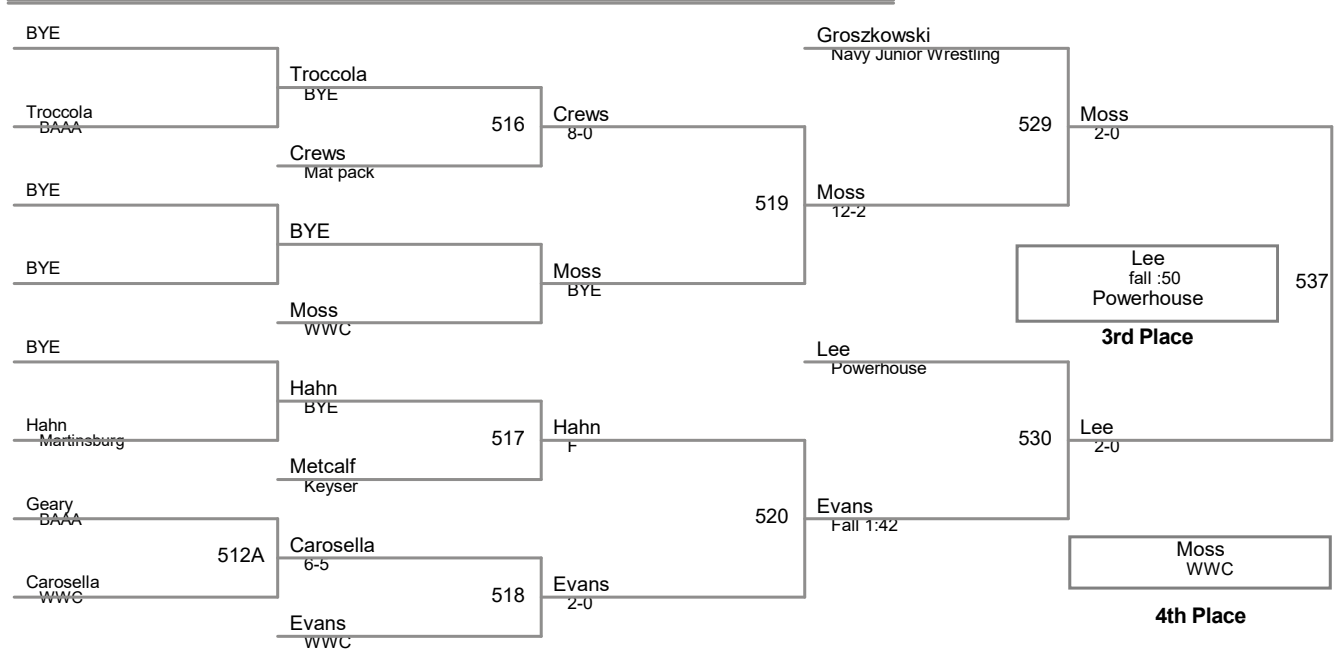

40 - 45 Lbs

2016 Mid-Winter Classic - Mornin
7U (on Mat 5)

50 Lbs

2016 Mid-Winter Classic - Mornin
7U (on Mat 3)

55 Lbs

2016 Mid-Winter Classic - Mornir
7U (on Mat 5)

60 Lbs

2016 Mid-Winter Classic - Mornir
7U (on Mat 4)