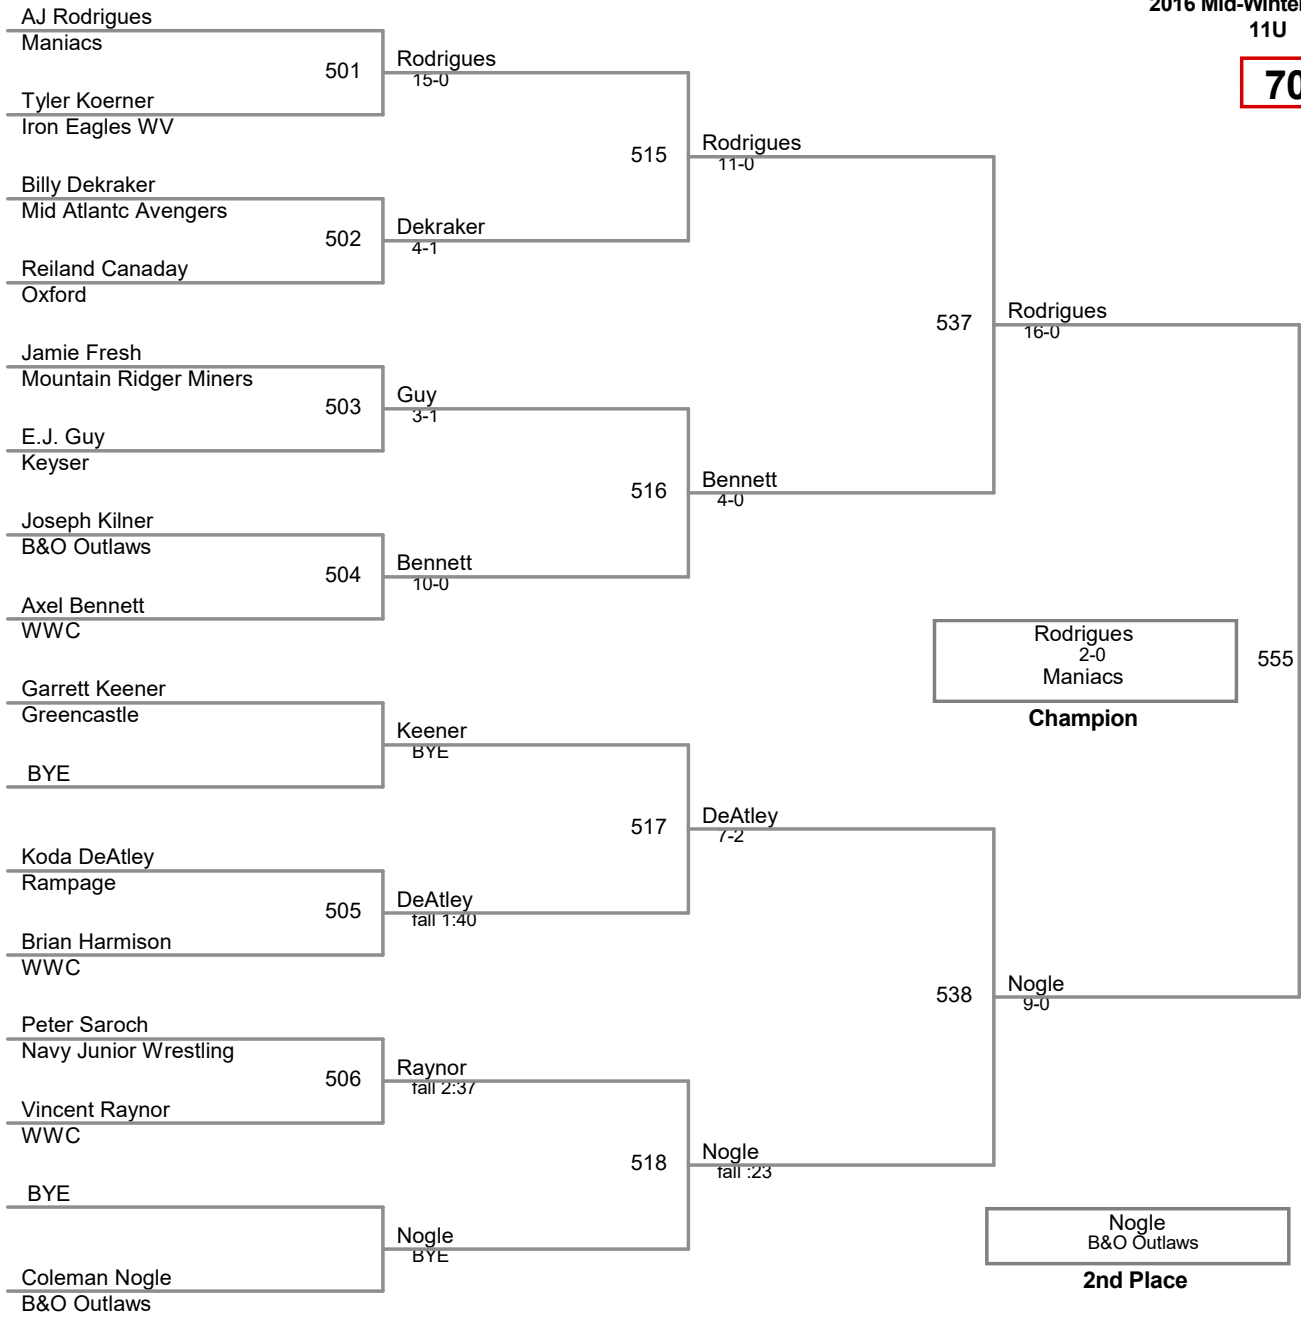

65 Lbs

2016 Mid-Winter Classic - Mornir
7U (on Mat 2)

70 Lbs

**2016 Mid-Winter Classic
11U (on Mat 6)**

60 Lb

65 Lbs

70 Lbs

75 Lbs