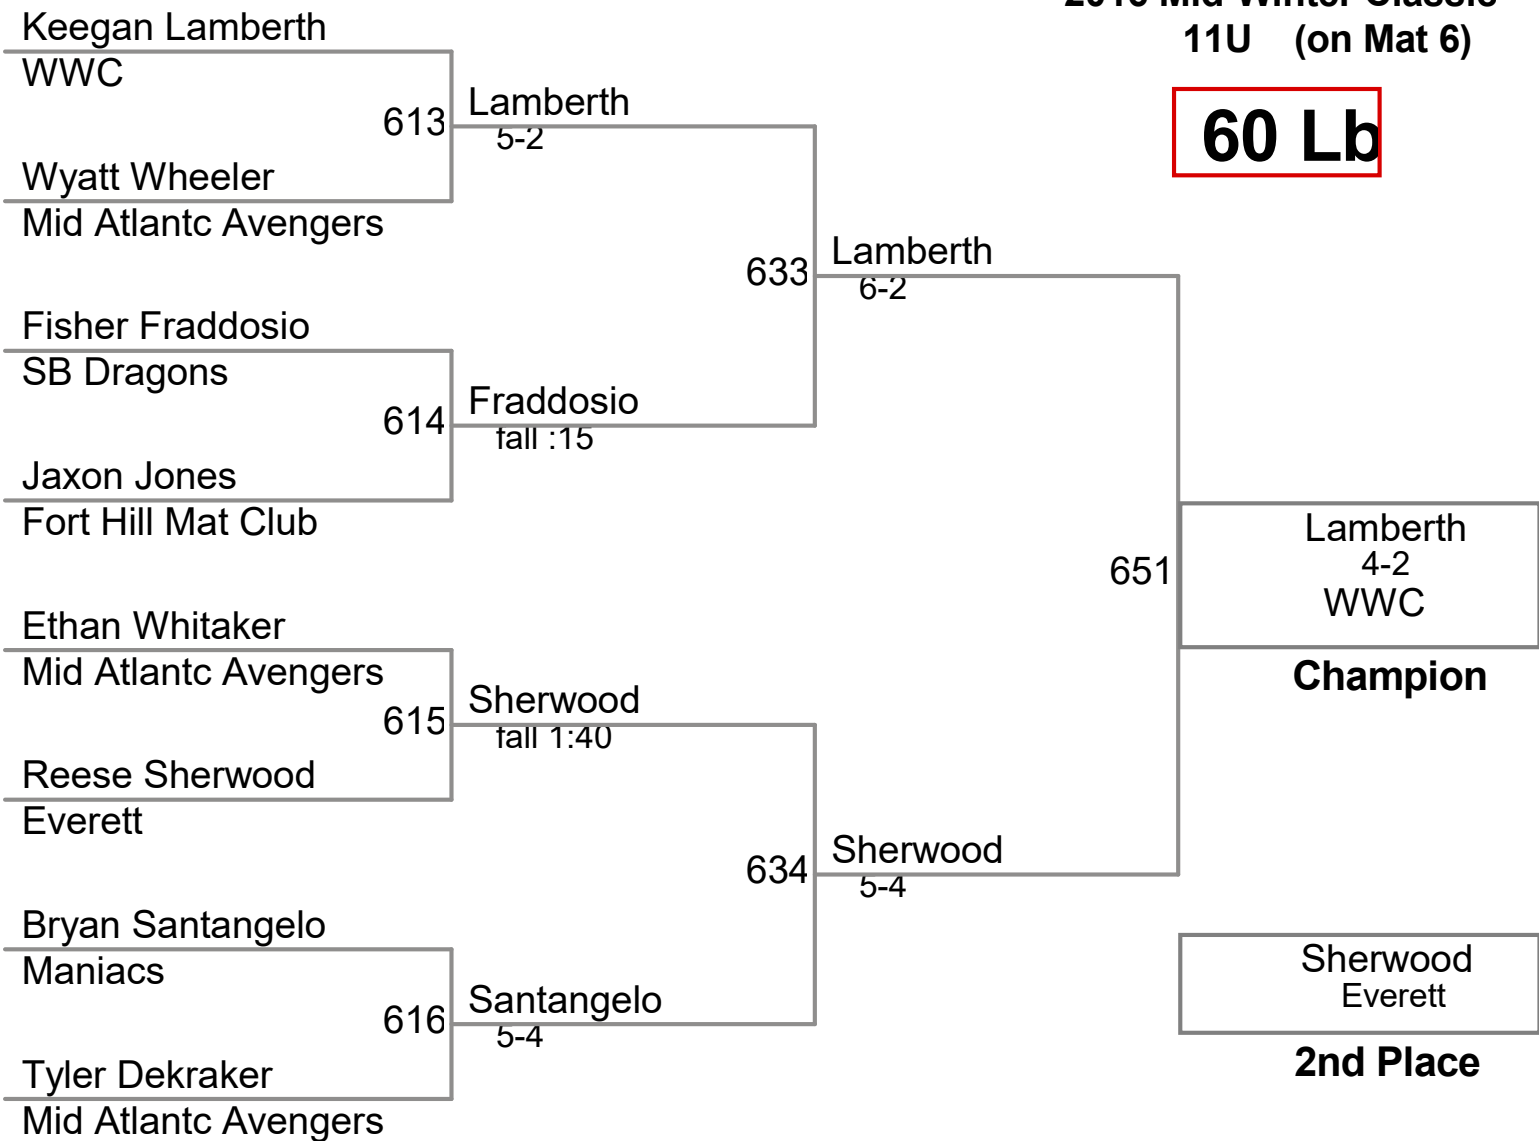

65 Lbs

2016 Mid-Winter Classic - Mornir
7U (on Mat 2)

70 Lbs

**2016 Mid-Winter Classic
11U (on Mat 6)**

60 Lb

65 Lbs

70 Lbs

75 Lbs