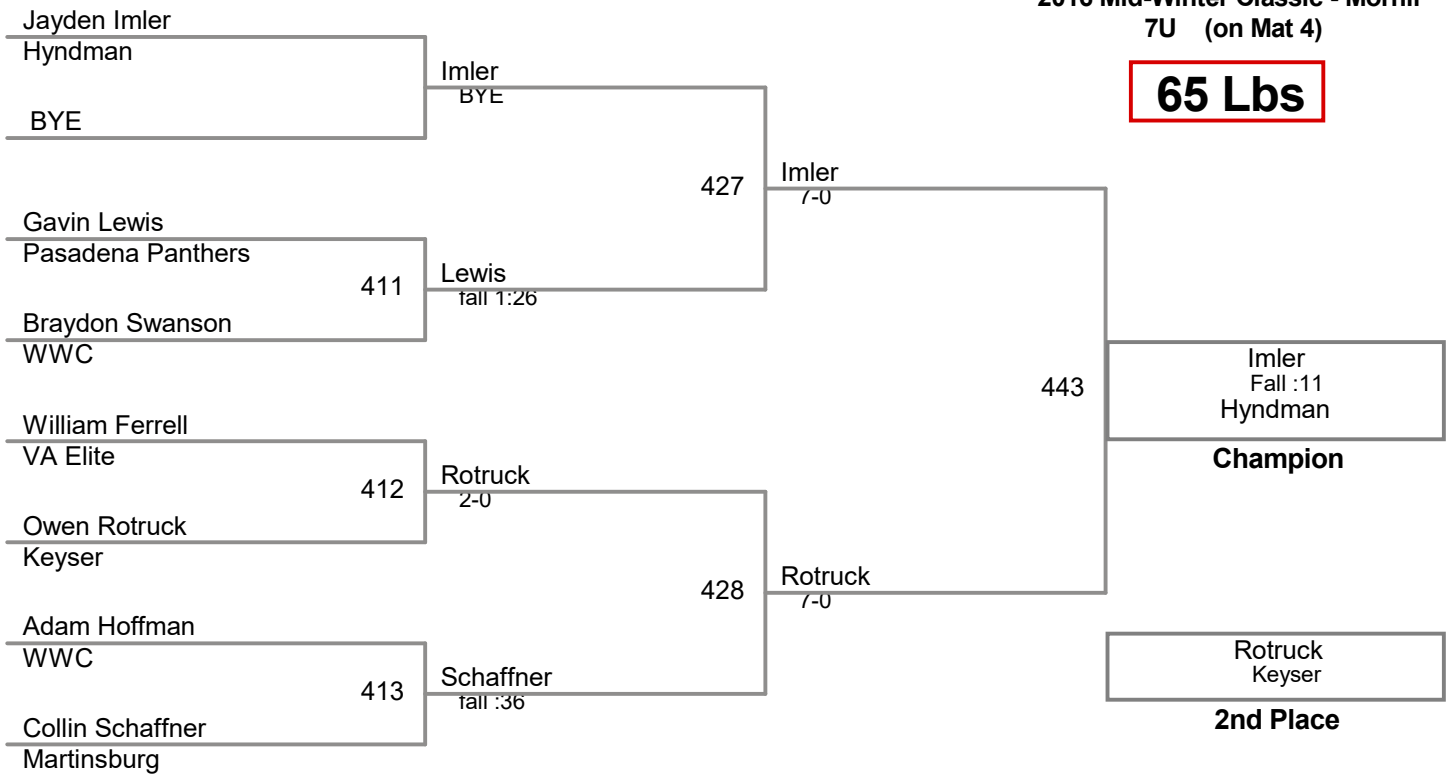

2016 Mid-Winter Classic - Mornir
7U (on Mat 4)

65 Lbs