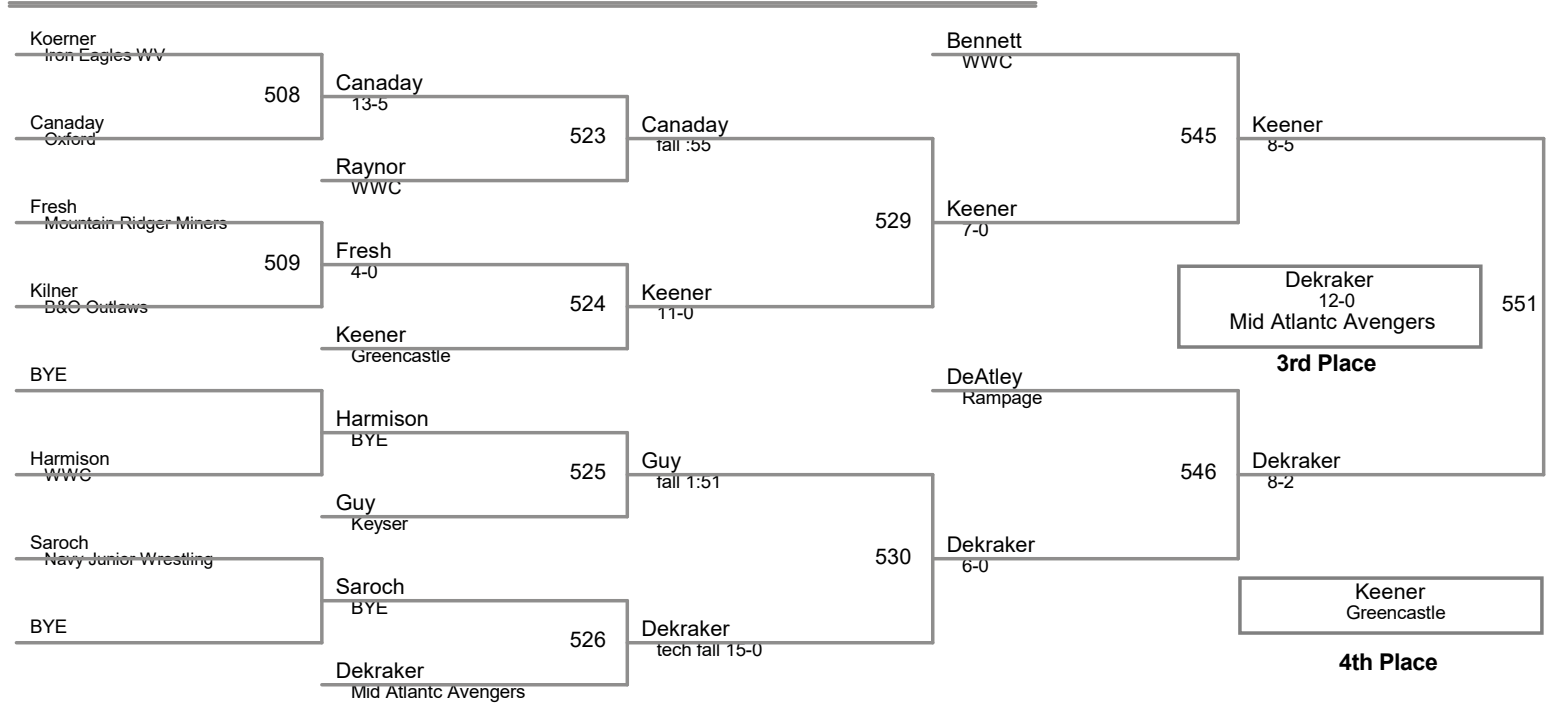

65 Lbs

2016 Mid-Winter Classic - Mornir
7U (on Mat 2)

70 Lbs

**2016 Mid-Winter Classic
11U (on Mat 6)**

60 Lb

65 Lbs

70 Lbs

75 Lbs