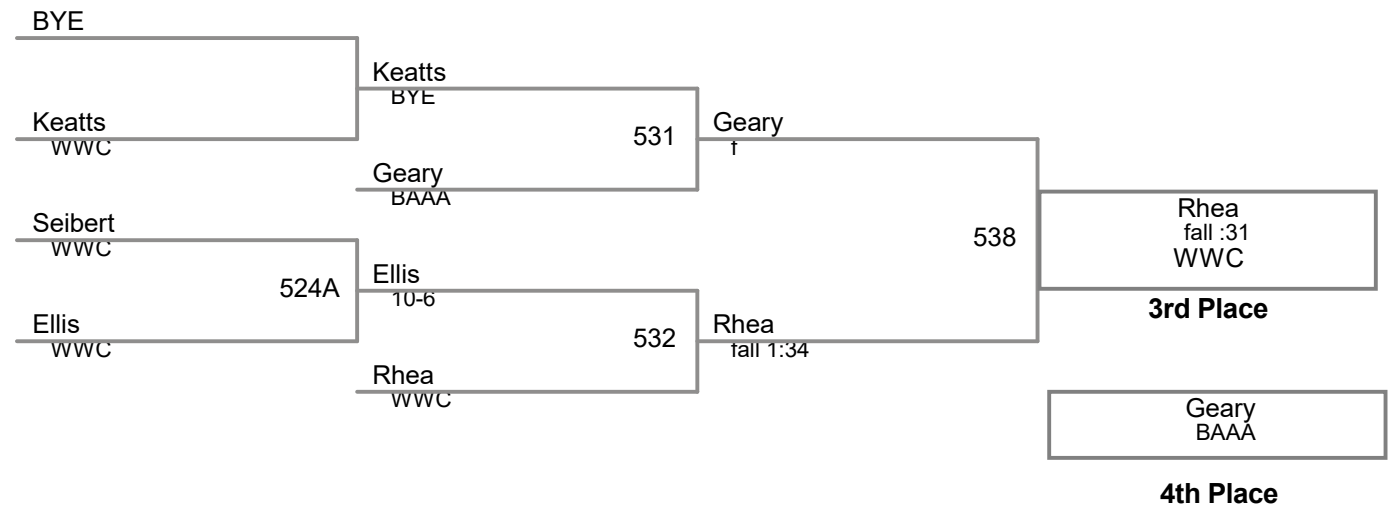

40 - 45 Lbs

2016 Mid-Winter Classic - Mornin
7U (on Mat 5)

50 Lbs

2016 Mid-Winter Classic - Mornin
7U (on Mat 3)

55 Lbs

2016 Mid-Winter Classic - Mornir
7U (on Mat 5)

60 Lbs

2016 Mid-Winter Classic - Mornir
7U (on Mat 4)