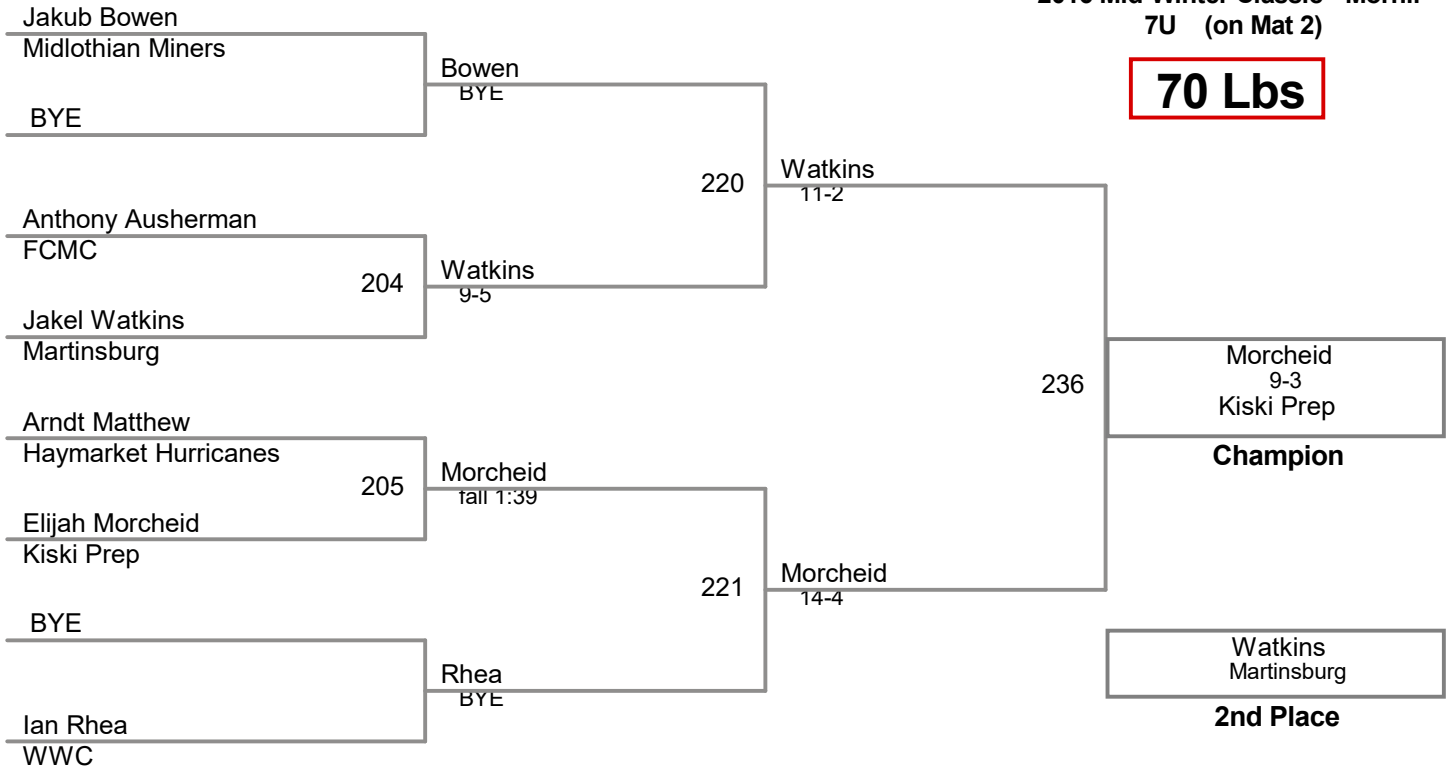

2016 Mid-Winter Classic - Mornir
7U (on Mat 2)

70 Lbs