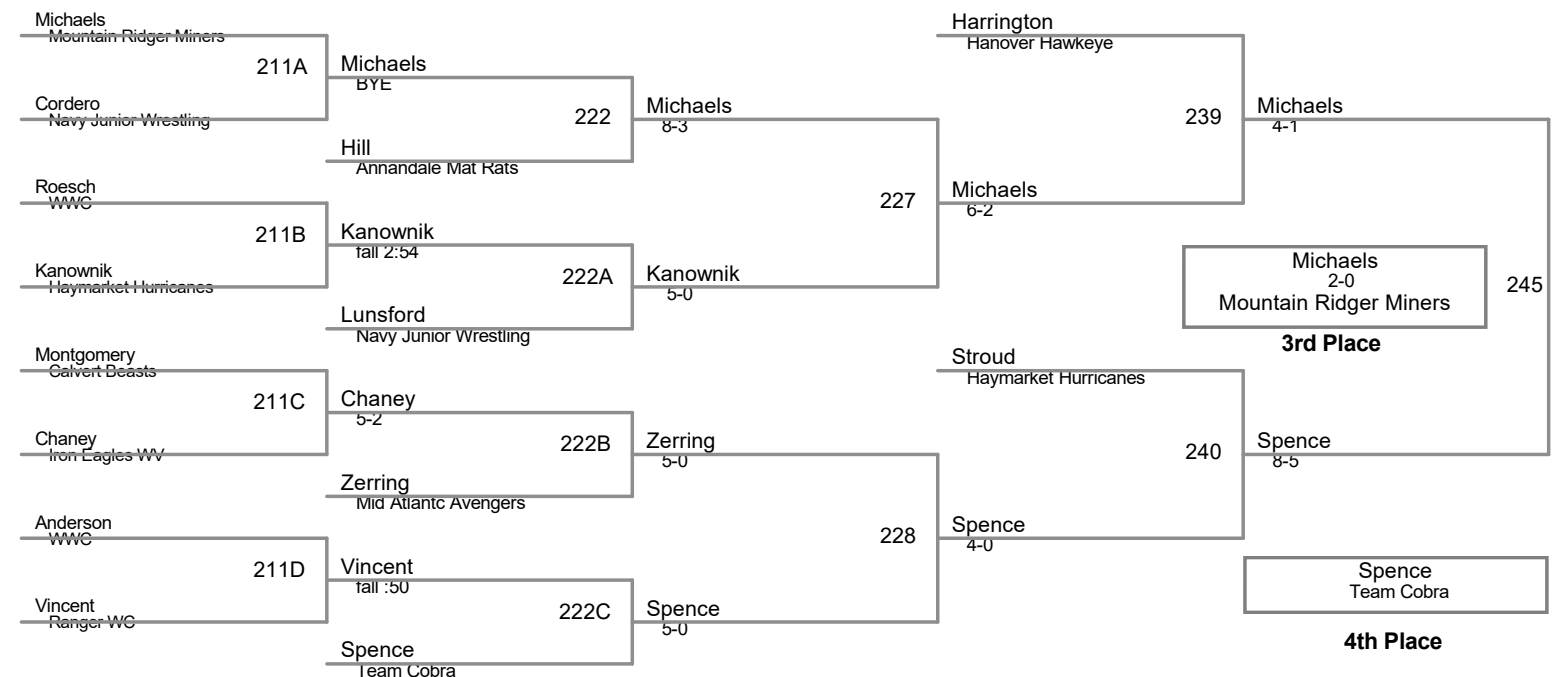

65 Lbs

2016 Mid-Winter Classic - Mornir
7U (on Mat 2)

70 Lbs

**2016 Mid-Winter Classic
11U (on Mat 6)**

60 Lb

65 Lbs

70 Lbs

75 Lbs