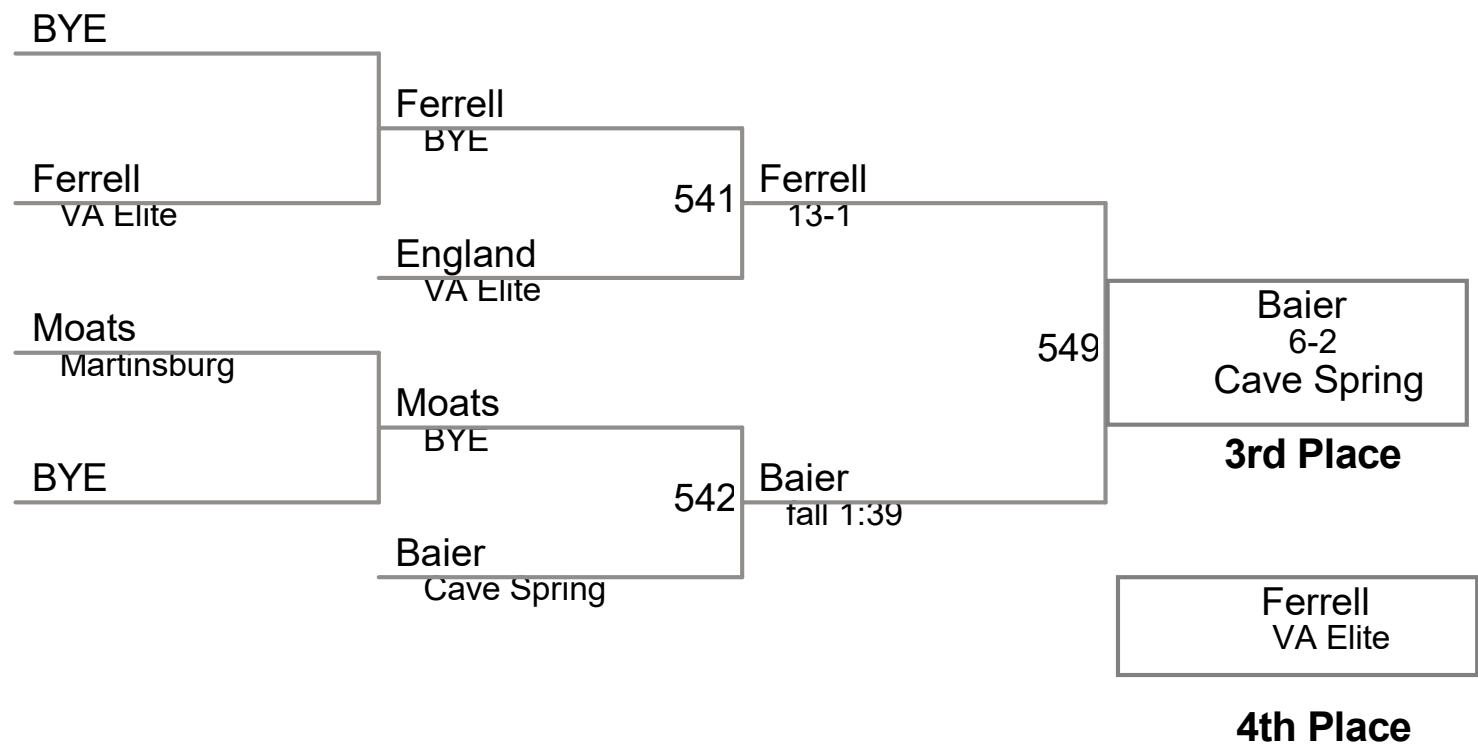

2016 Mid-Winter Classic
11U (on Mat 5)

100_108 I