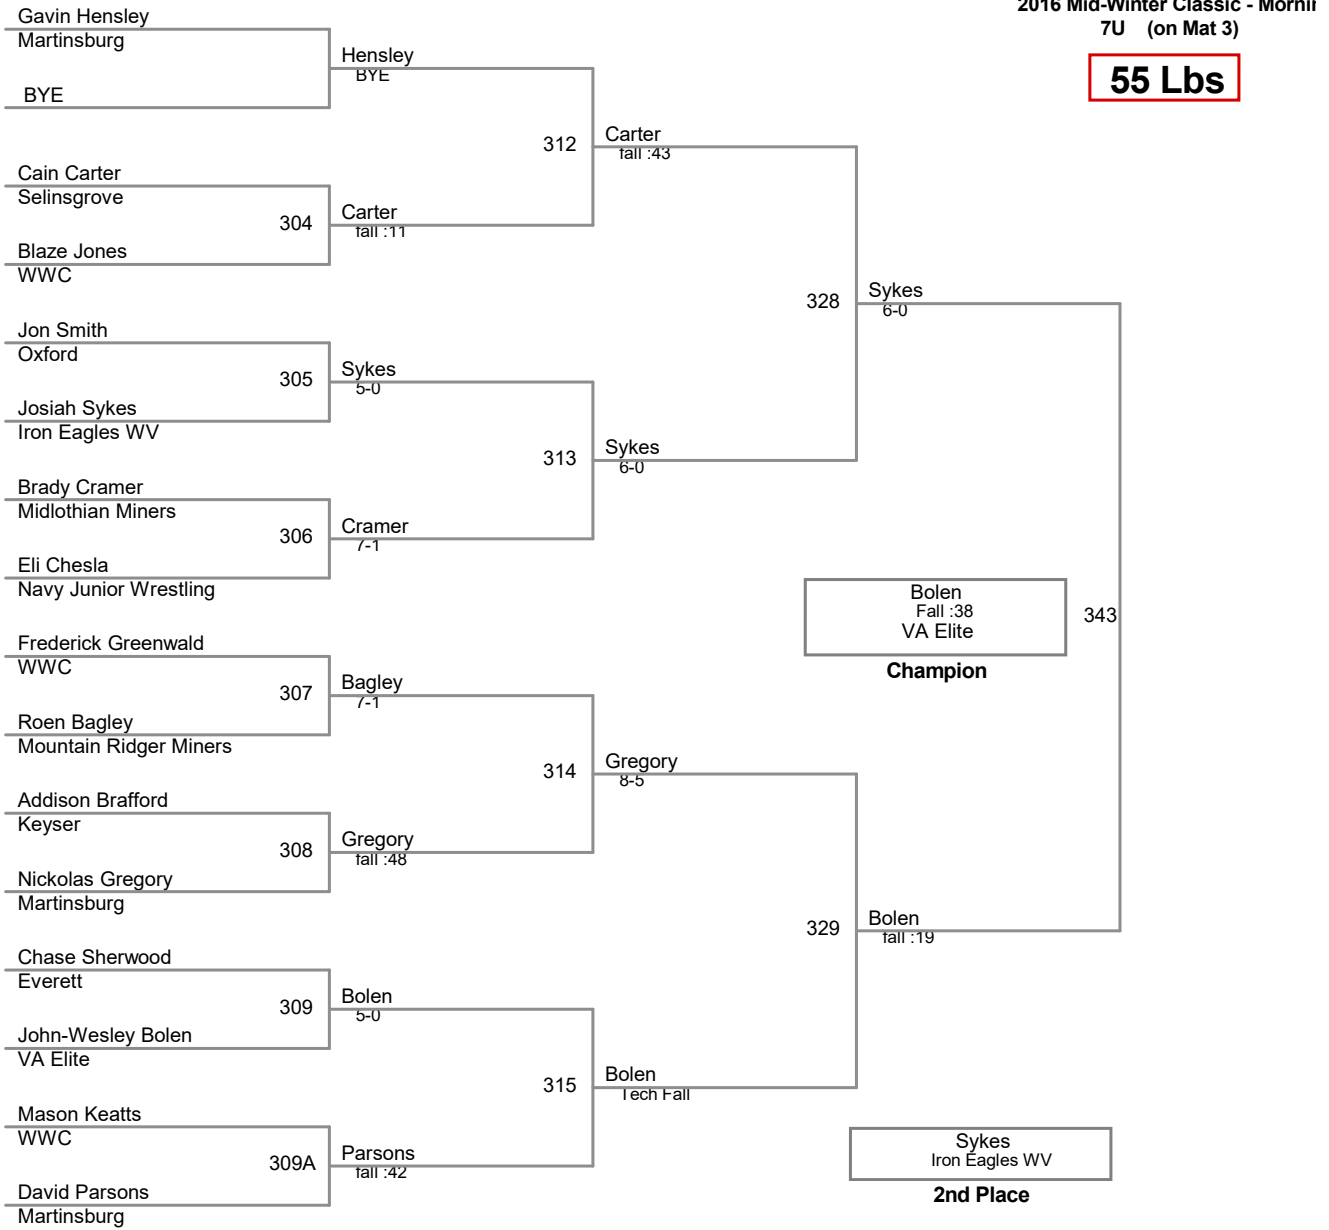

40 - 45 Lbs

2016 Mid-Winter Classic - Mornin
7U (on Mat 5)

50 Lbs

2016 Mid-Winter Classic - Mornin
7U (on Mat 3)

55 Lbs

2016 Mid-Winter Classic - Mornir
7U (on Mat 5)

60 Lbs

2016 Mid-Winter Classic - Mornir
7U (on Mat 4)