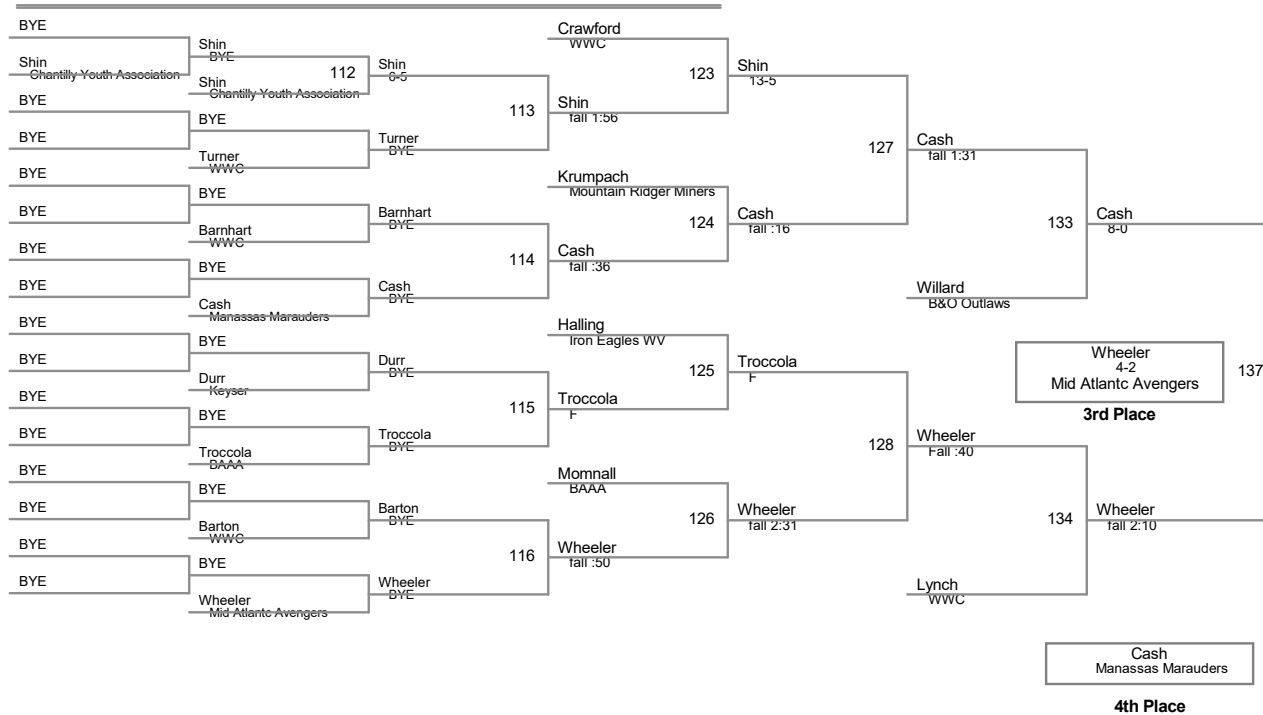

40 - 45 Lbs

2016 Mid-Winter Classic - Mornin
7U (on Mat 5)

50 Lbs

2016 Mid-Winter Classic - Mornin
7U (on Mat 3)

55 Lbs

2016 Mid-Winter Classic - Mornir
7U (on Mat 5)

60 Lbs

2016 Mid-Winter Classic - Mornir
7U (on Mat 4)