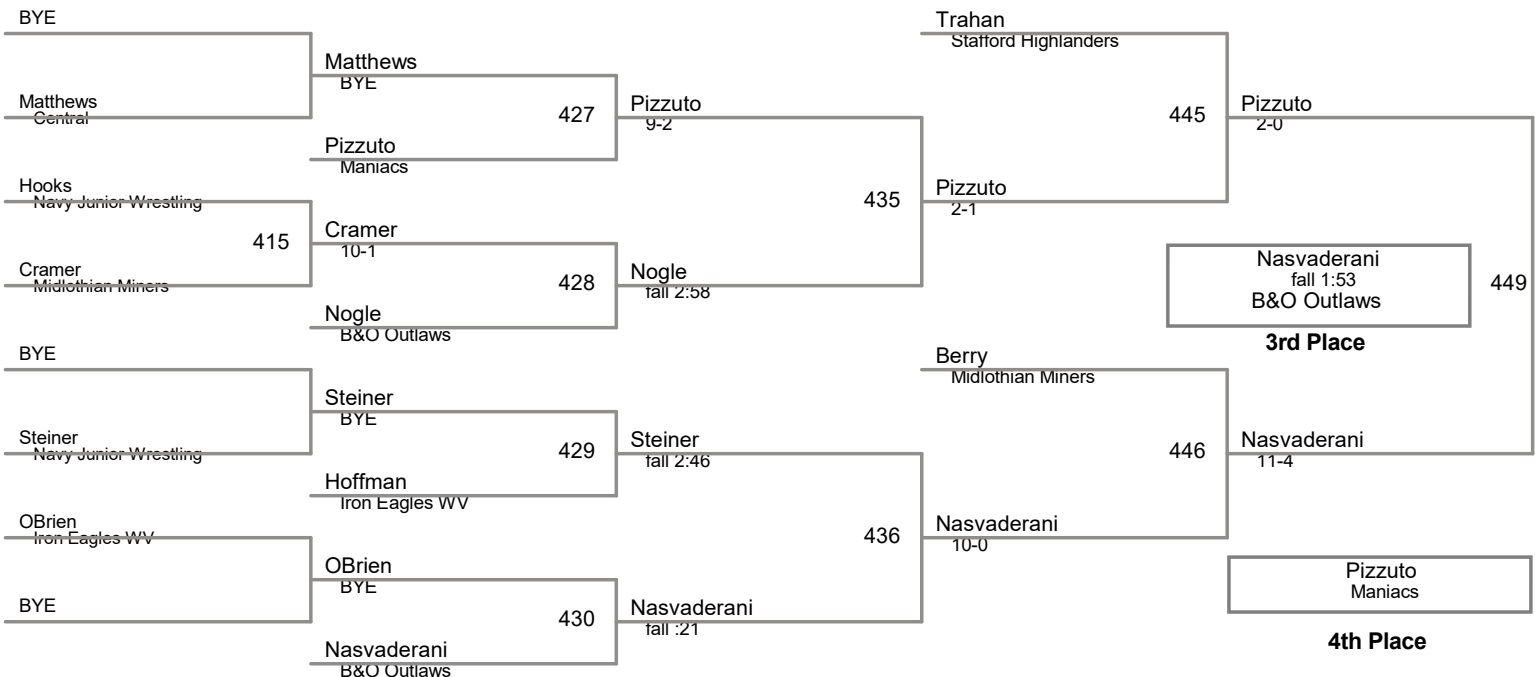

65 Lbs

2016 Mid-Winter Classic - Mornir
7U (on Mat 2)

70 Lbs

**2016 Mid-Winter Classic
11U (on Mat 6)**

60 Lb

65 Lbs

70 Lbs

75 Lbs