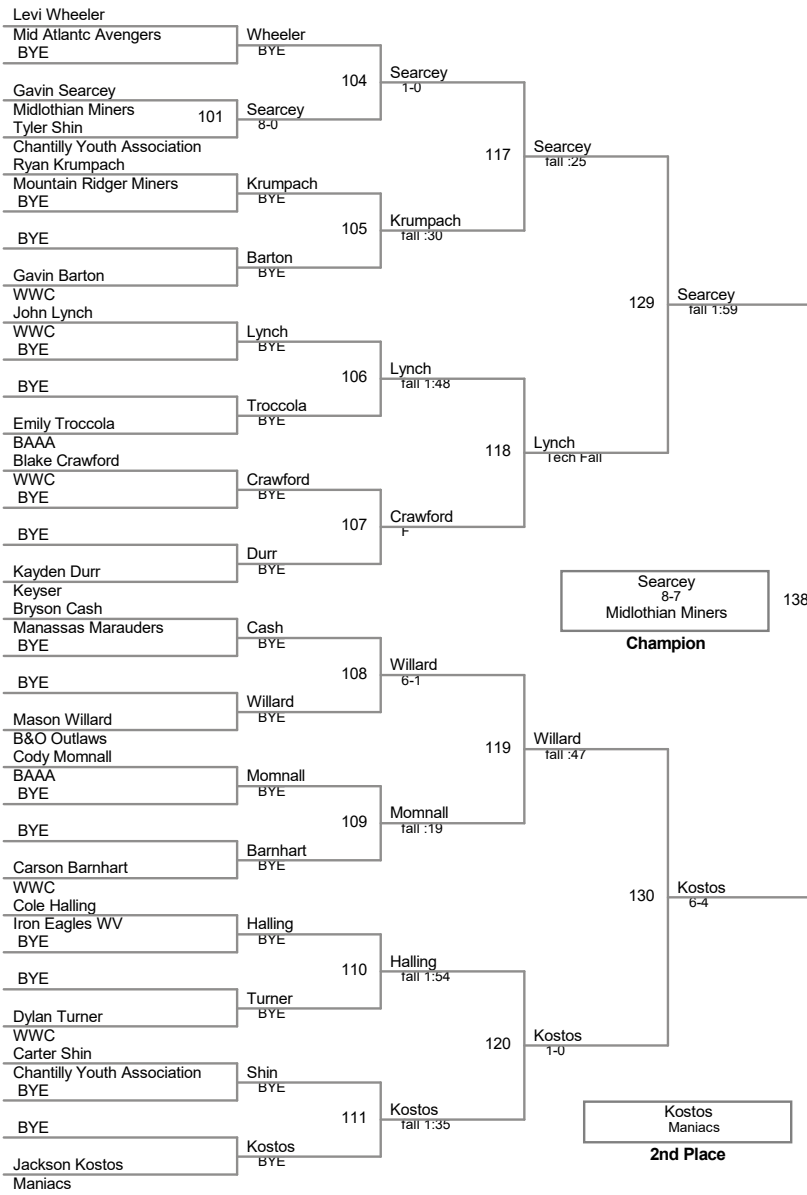

40 - 45 Lbs

2016 Mid-Winter Classic - Mornin
7U (on Mat 5)

50 Lbs

2016 Mid-Winter Classic - Mornin
7U (on Mat 3)

55 Lbs

2016 Mid-Winter Classic - Mornir
7U (on Mat 5)

60 Lbs

2016 Mid-Winter Classic - Mornir
7U (on Mat 4)