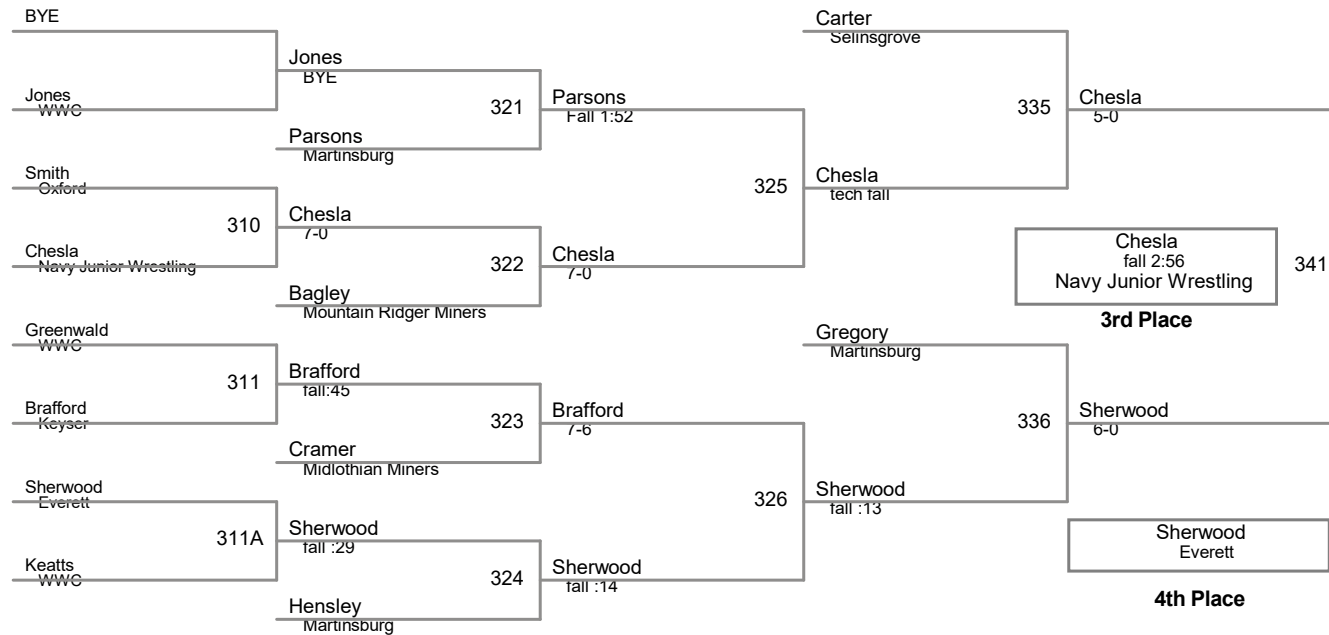

40 - 45 Lbs

2016 Mid-Winter Classic - Mornin
7U (on Mat 5)

50 Lbs

2016 Mid-Winter Classic - Mornin
7U (on Mat 3)

55 Lbs

2016 Mid-Winter Classic - Mornir
7U (on Mat 5)

60 Lbs

2016 Mid-Winter Classic - Mornir
7U (on Mat 4)