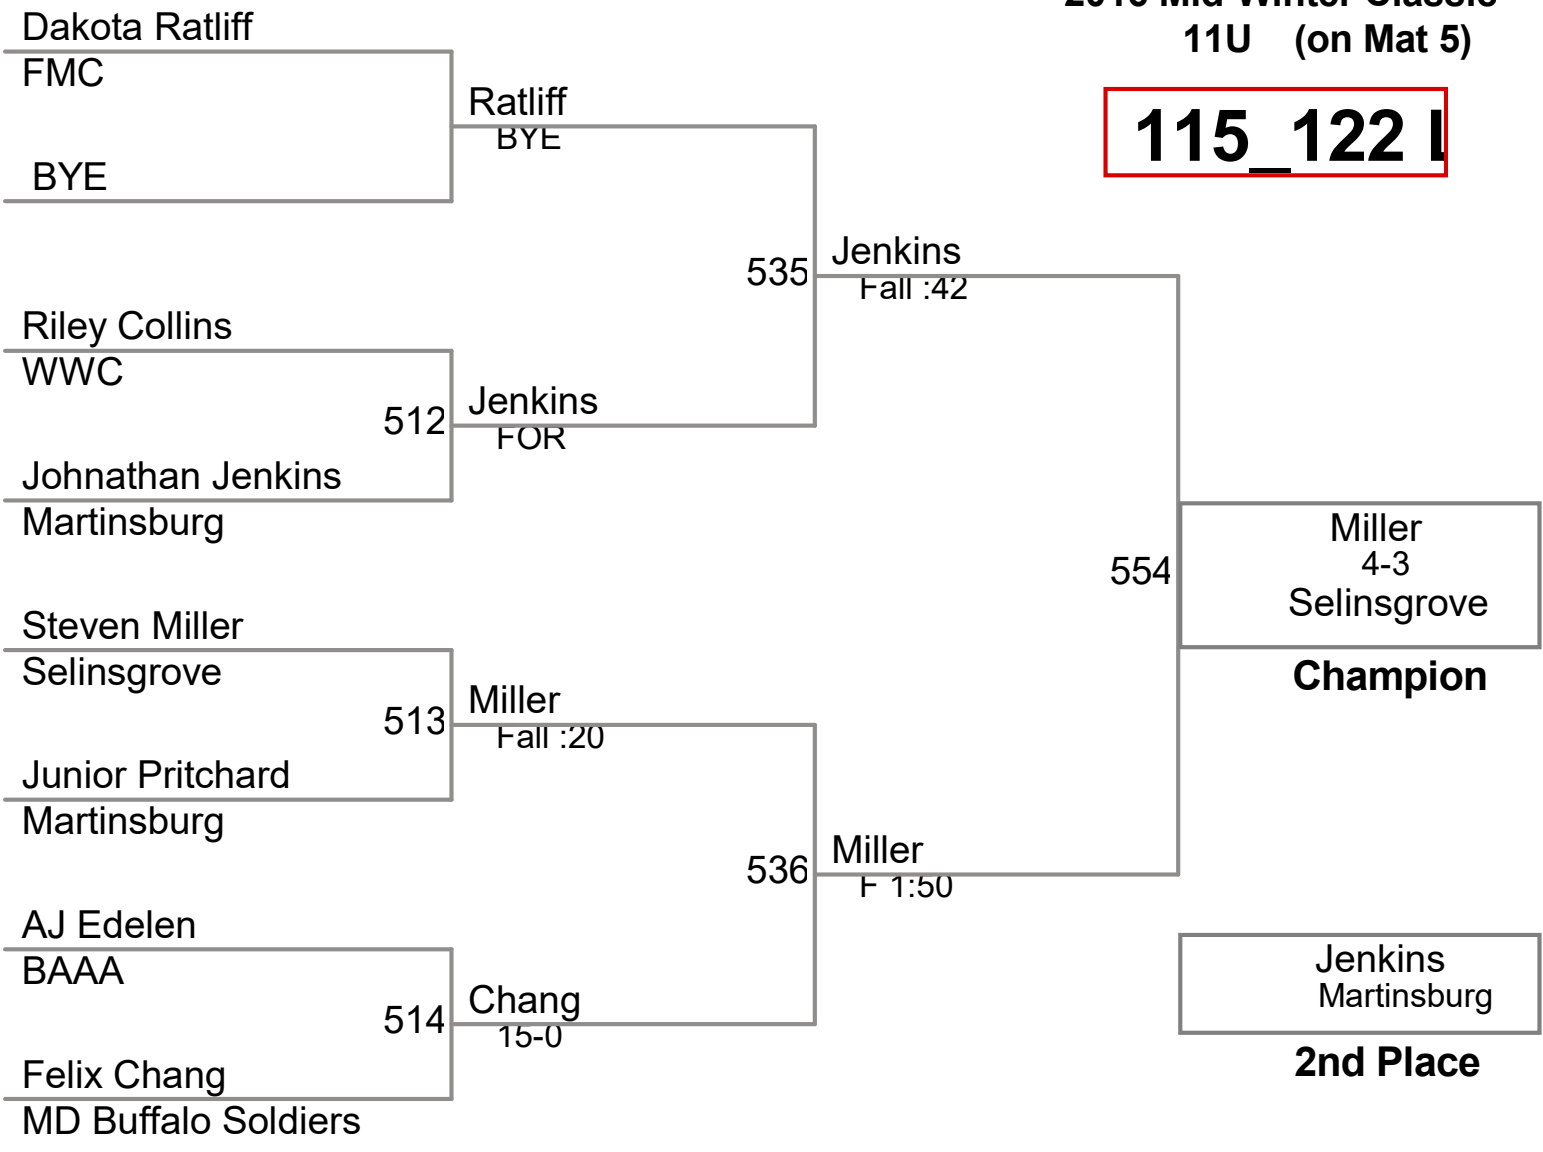

Wrestler	Team	W	L	BP	F	TF	Pen

1		4		Manual Placement
2		5		
3		6		

2016 Mid-Winter Classic
11U (on Mat 5)

100_108 I

**2016 Mid-Winter Classic
11U (on Mat 5)**

115_122 I

4-Man Round Robin

2016 Mid-Winter Classic - Af
11U (on Mat 4)