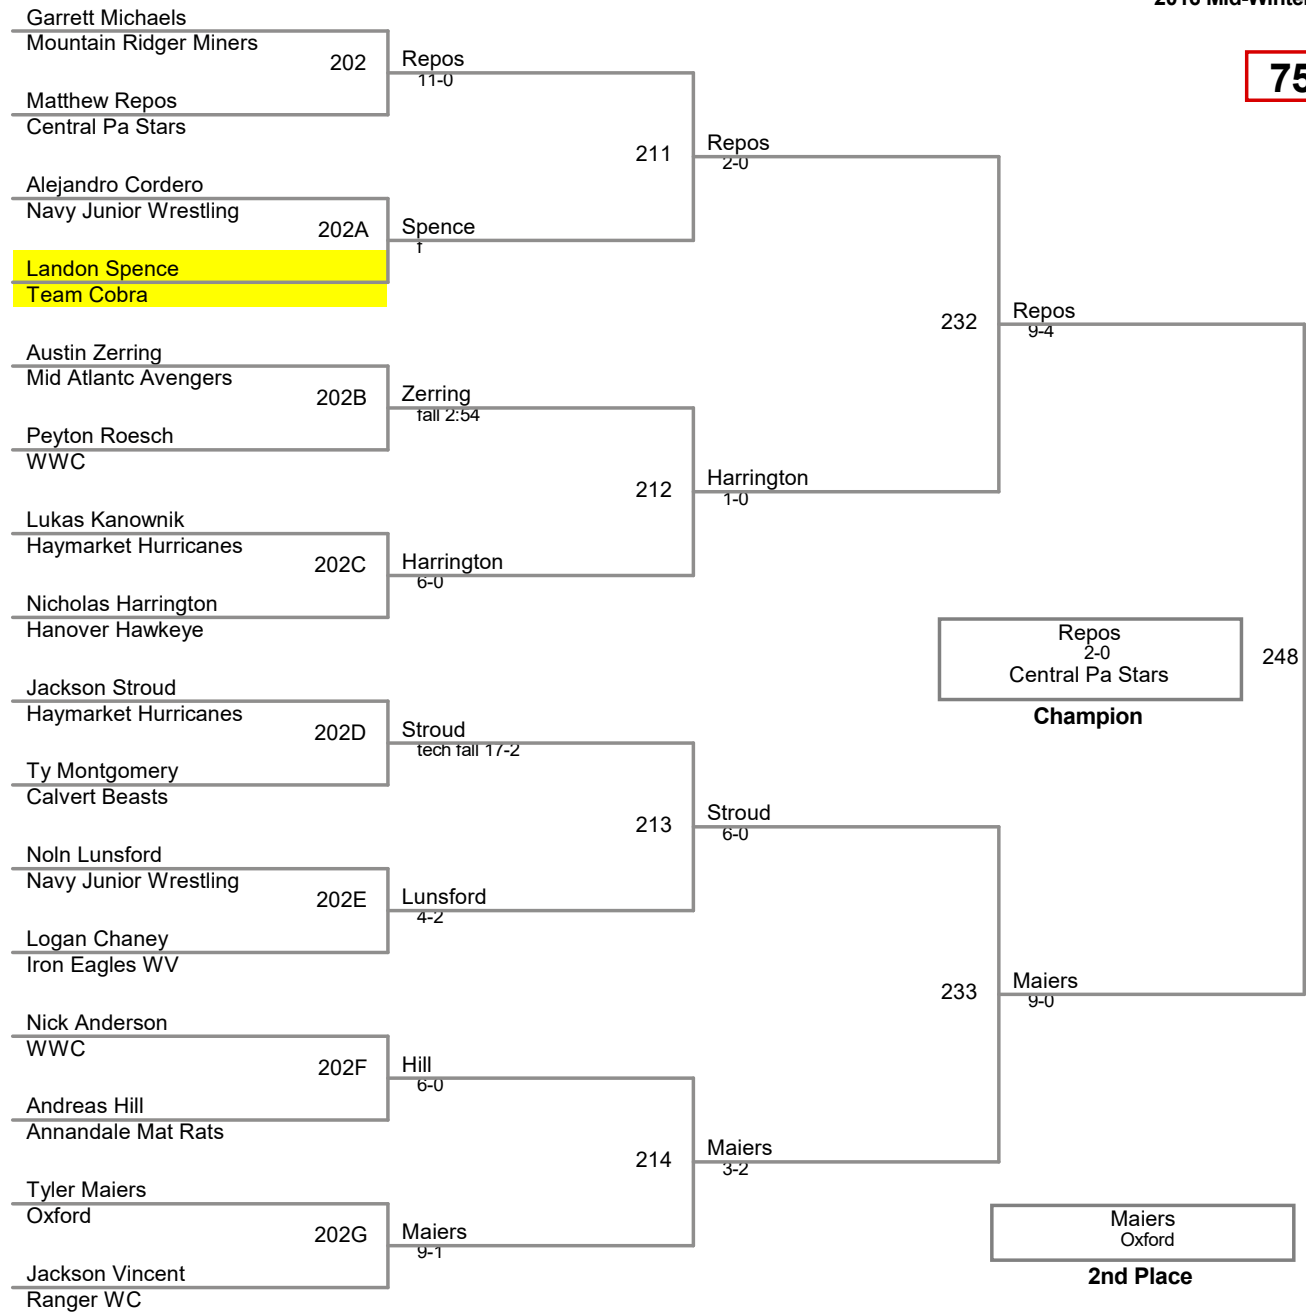

65 Lbs

2016 Mid-Winter Classic - Mornir
7U (on Mat 2)

70 Lbs

**2016 Mid-Winter Classic
11U (on Mat 6)**

60 Lb

65 Lbs

70 Lbs

75 Lbs