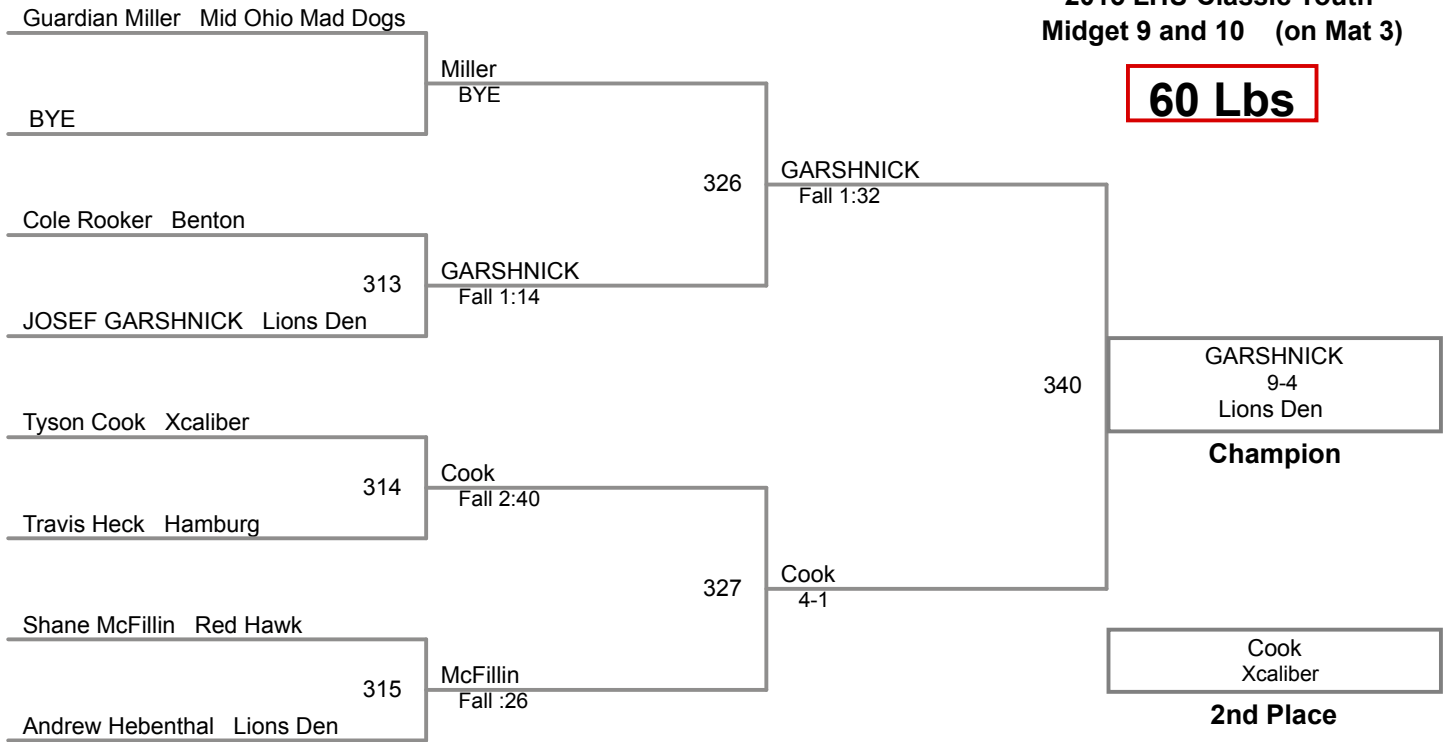

2015 LHU Classic Youth
Midget 9 and 10 (on Mat 3)

60 Lbs