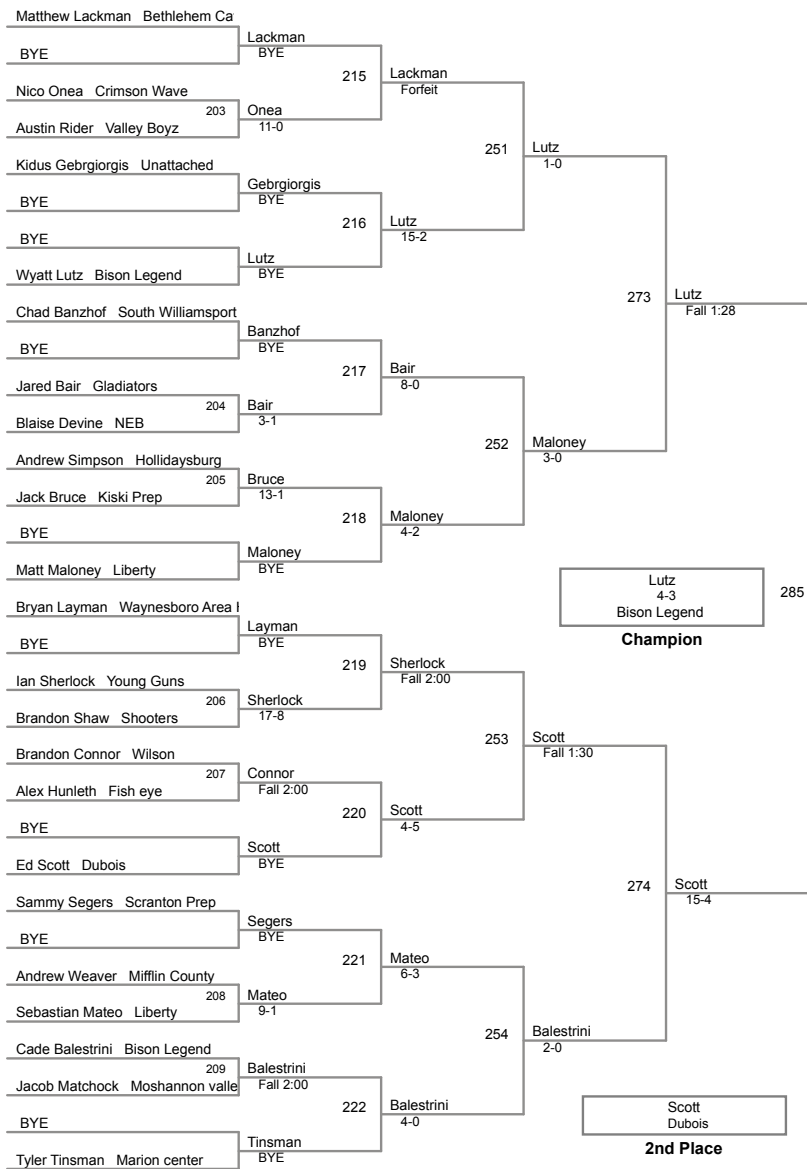

2016 LHU Classic Senior High
Senior High Division (on Mat 2)

115 Lbs