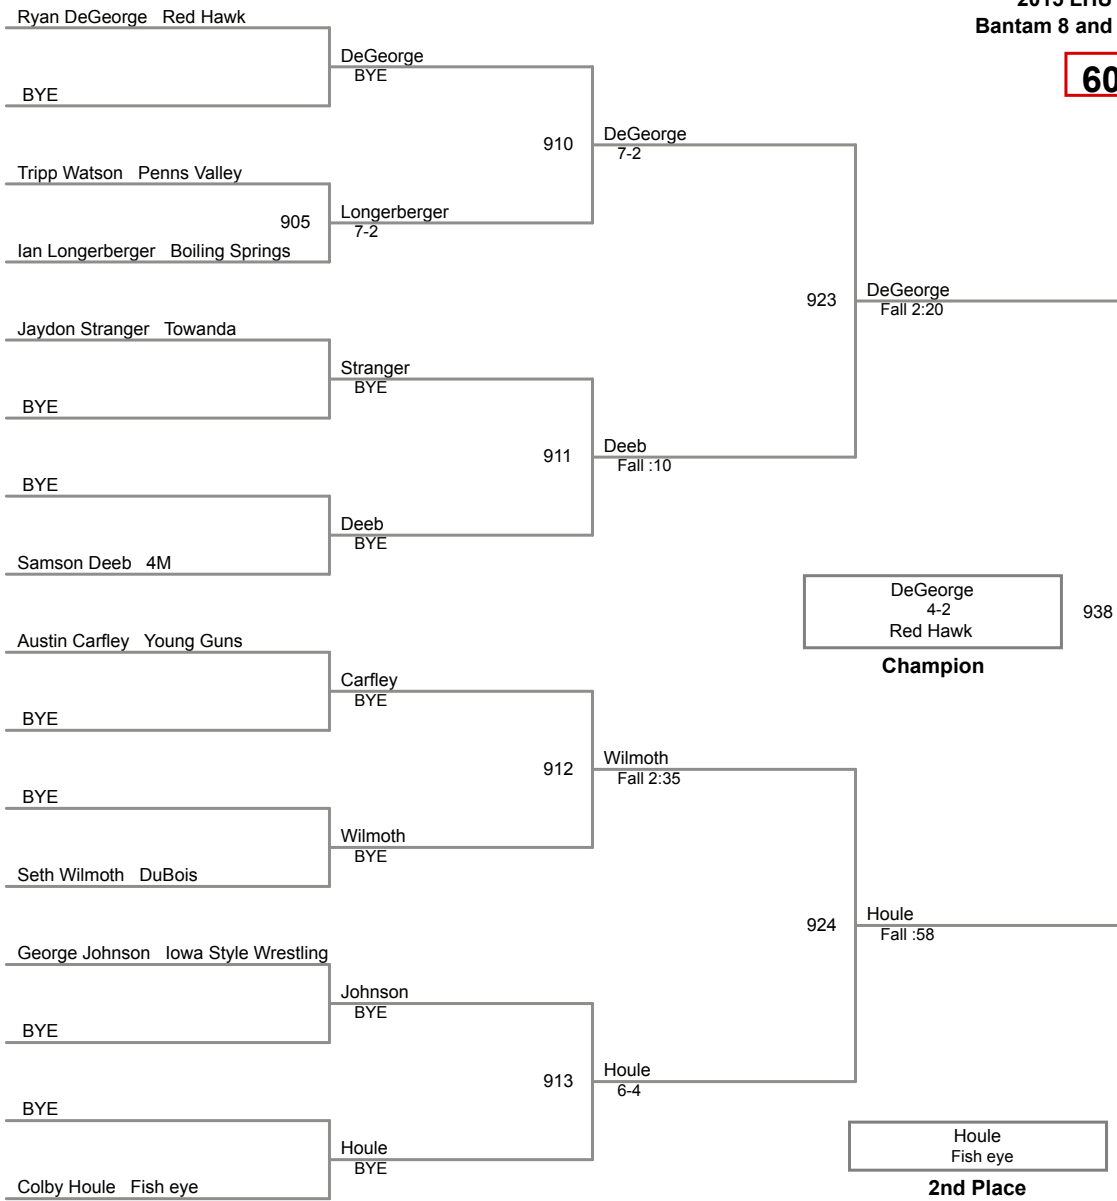

2015 LHU Classic Youth
Bantam 8 and Under (on Mat 4)

50 Lbs

2015 LHU Classic Youth
Bantam 8 and Under (on Mat 6)

55 Lbs

2015 LHU Classic Youth
Bantam 8 and Under (on Mat 9)

60 Lbs

5 Man Round Robin

2015 LHU Classic Youth
3antam 8 and Under (on Mat 6)