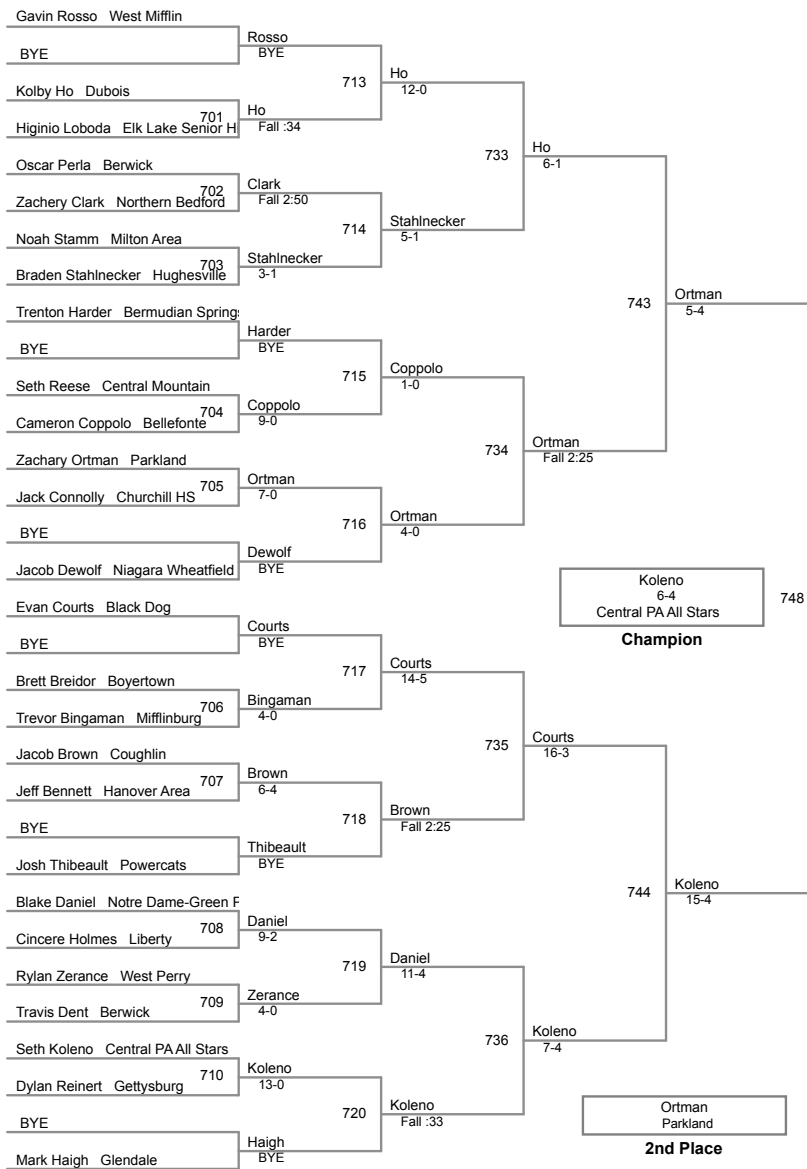

128 Lbs

2016 LHU Classic Senior High
Senior High Division (on Mat 3)

134 Lbs

2016 LHU Classic Senior High
Senior High Division (on Mat 7)

140 Lbs

2016 LHU Classic Senior High
Senior High Division (on Mat 8)