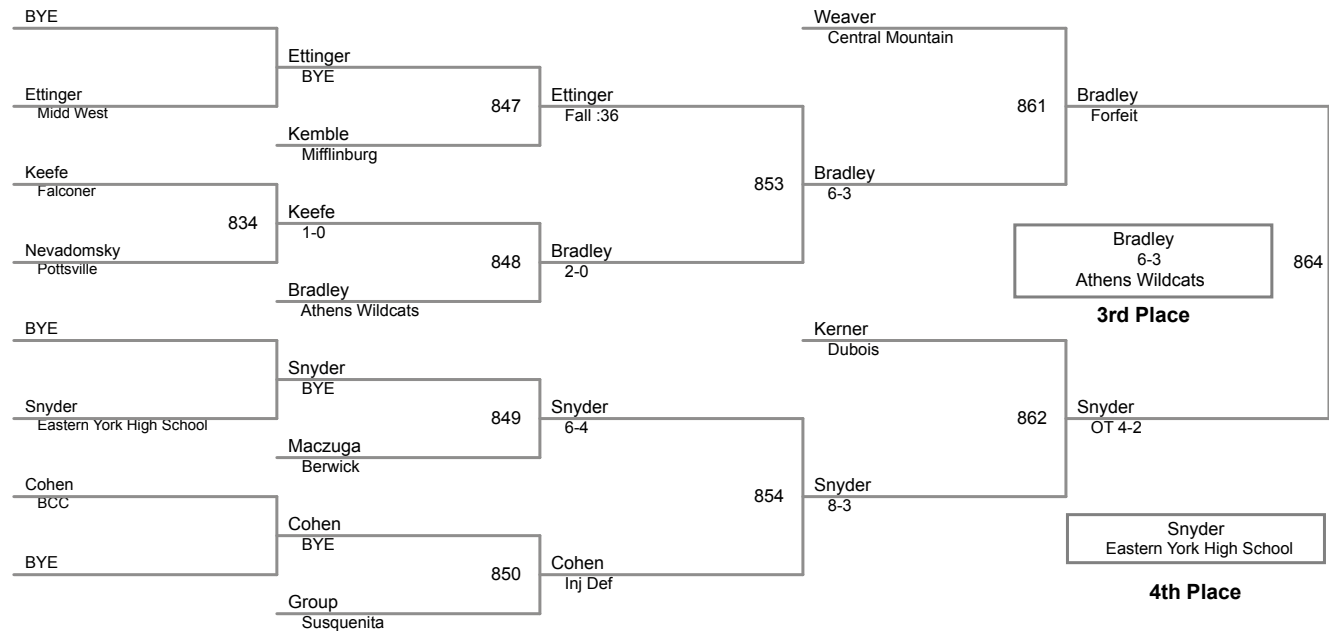

2016 LHU Classic Senior High
Senior High Division (on Mat 8)

184 Lbs