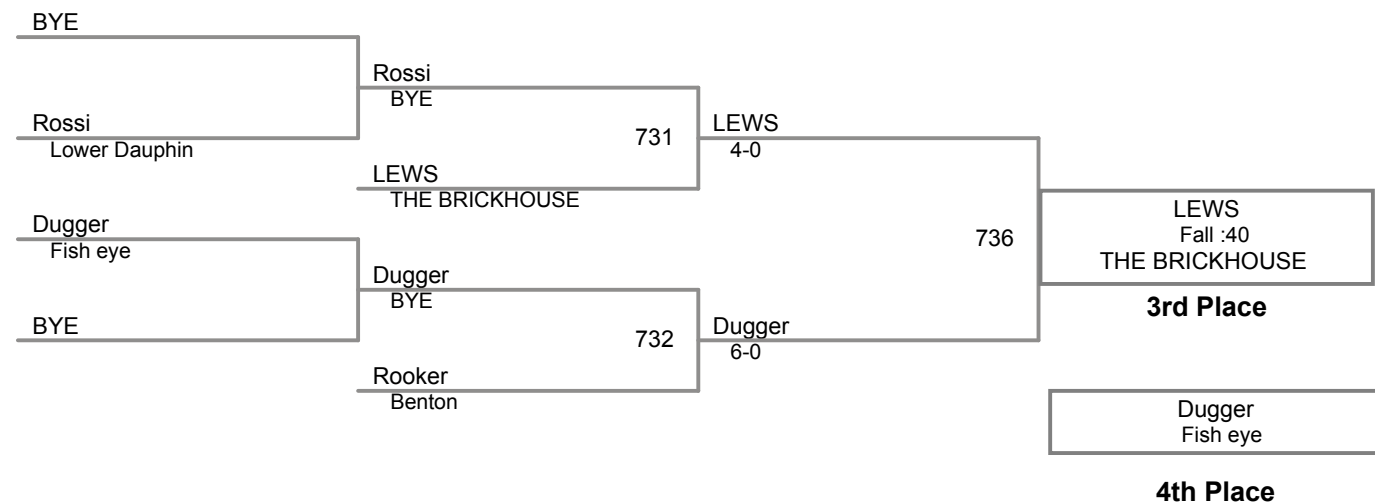

2015 LHU Classic Youth
Cadet 11 and 12 (on Mat 7)

65 Lbs