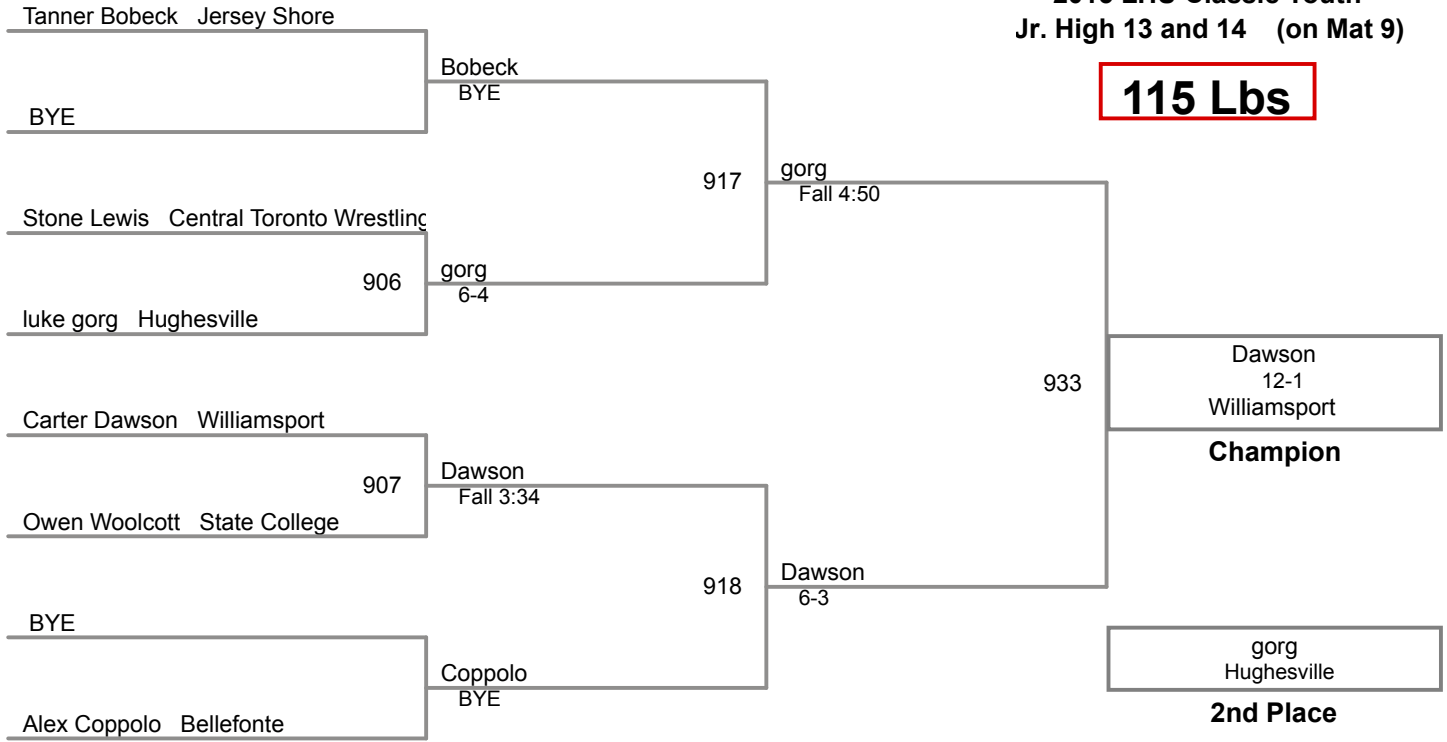

95 Lbs

2015 LHU Classic Youth
Jr. High 13 and 14 (on Mat 3)

100 Lbs

2015 LHU Classic Youth
Jr. High 13 and 14 (on Mat 1)

108 Lbs

**2015 LHU Classic Youth
Jr. High 13 and 14 (on Mat 9)**

115 Lbs

5 Man Round Robin