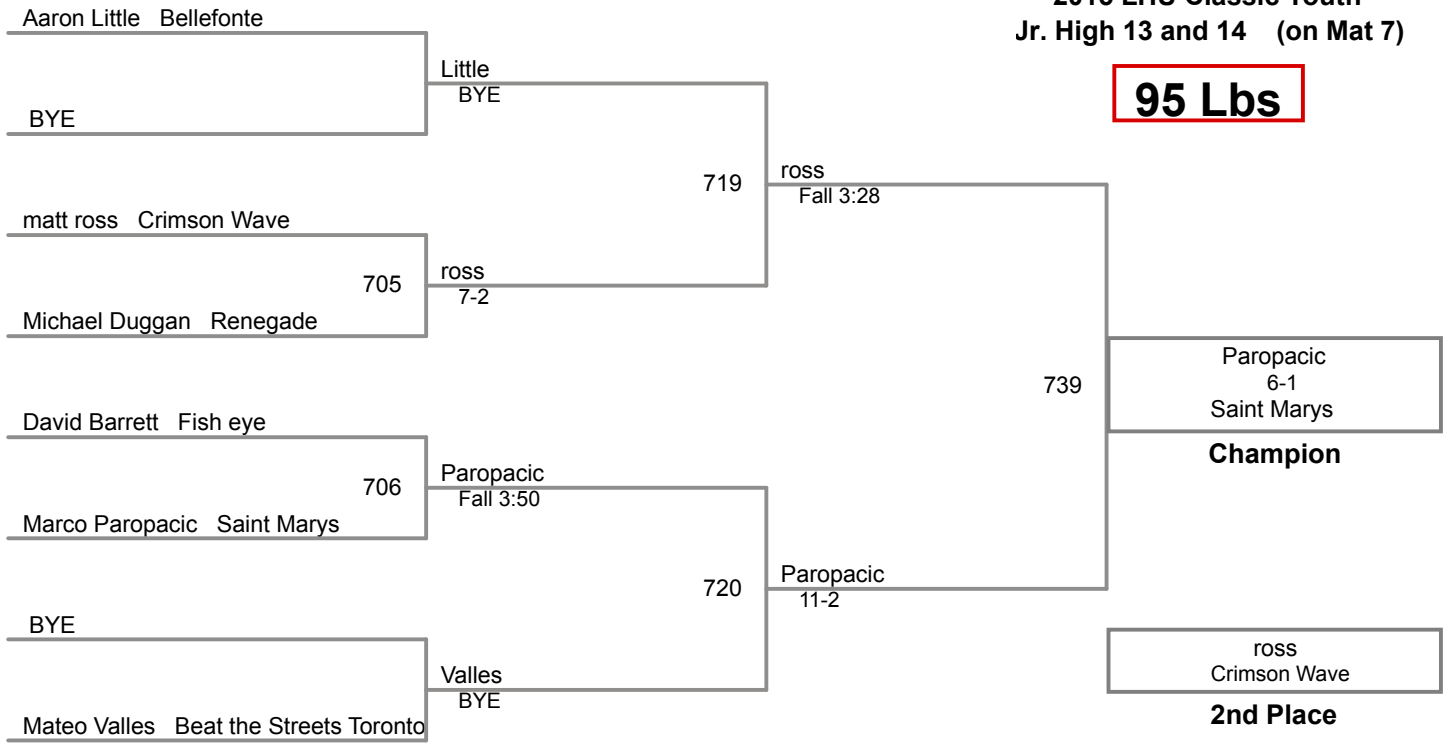

5 Man Round Robin

2015 LHU Classic Youth
Ir. High 13 and 14 (on Mat 3)

90 Lbs

round 1

Clayton Shughart Carlisle		Kalenevitch
301	Denver Kalenevitch LD. Naumar	Fall 1:12
Amonn Ohl Team Blackdog		
302	Elijah Pelkey Fish eye	Ohl Fall 3:22
Troy Bingaman Mifflinburg		
BYE		Bingaman BYE

round 4

Clayton Shughart Carlisle		
329	Amonn Ohl Team Blackdog	Ohl Fall :32
Denver Kalenevitch LD. Nauma		
BYE		Kalenevitch BYE
Elijah Pelkey Fish eye		
330	Troy Bingaman Mifflinburg	Bingaman 17-3

round 2

Amonn Ohl Team Blackdog		
307	Troy Bingaman Mifflinburg	Bingaman 2-0
Denver Kalenevitch LD. Nauma		
308	Elijah Pelkey Fish eye	Kalenevitch Fall :44
Clayton Shughart Carlisle		
BYE		Shughart BYE

round 5

Troy Bingaman Mifflinburg		
337	Denver Kalenevitch LD. Naumar	Bingaman 4-2
BYE		
Amonn Ohl Team Blackdog		Ohl BYE
Clayton Shughart Carlisle		
338	Elijah Pelkey Fish eye	Shughart 8-2

round 3

Amonn Ohl Team Blackdog		
322	Denver Kalenevitch LD. Naumar	Ohl 4-0
BYE		
Elijah Pelkey Fish eye		Pelkey BYE
Troy Bingaman Mifflinburg		
323	Clayton Shughart Carlisle	Bingaman 14-0

Using HEAD-to-HEAD to break ties
between 1st and 2nd if necessary

Table of Results

Wrestler	Team	W	L	BP	F	TF	Pen
Bingaman, Troy	Mifflinburg	4	0	2			0
Ohl, Amonn	Team Blackdog	3	1	4	2		0
Kalenevitch, Denve	LD. Nauman	2	2	4	2		0
Shughart, Clayton	Carlisle	1	3	0			0
Pelkey, Elijah	Fish eye	0	4				0

1	Troy Bingaman Mifflinburg	4	Clayton Shughart Carlisle	Manual Placement
2	Amonn Ohl Team Blackdog	5	Elijah Pelkey Fish eye	
3	Denver Kalenevitch LD. Nauman	6		

2015 LHU Classic Youth
Jr. High 13 and 14 (on Mat 7)

95 Lbs