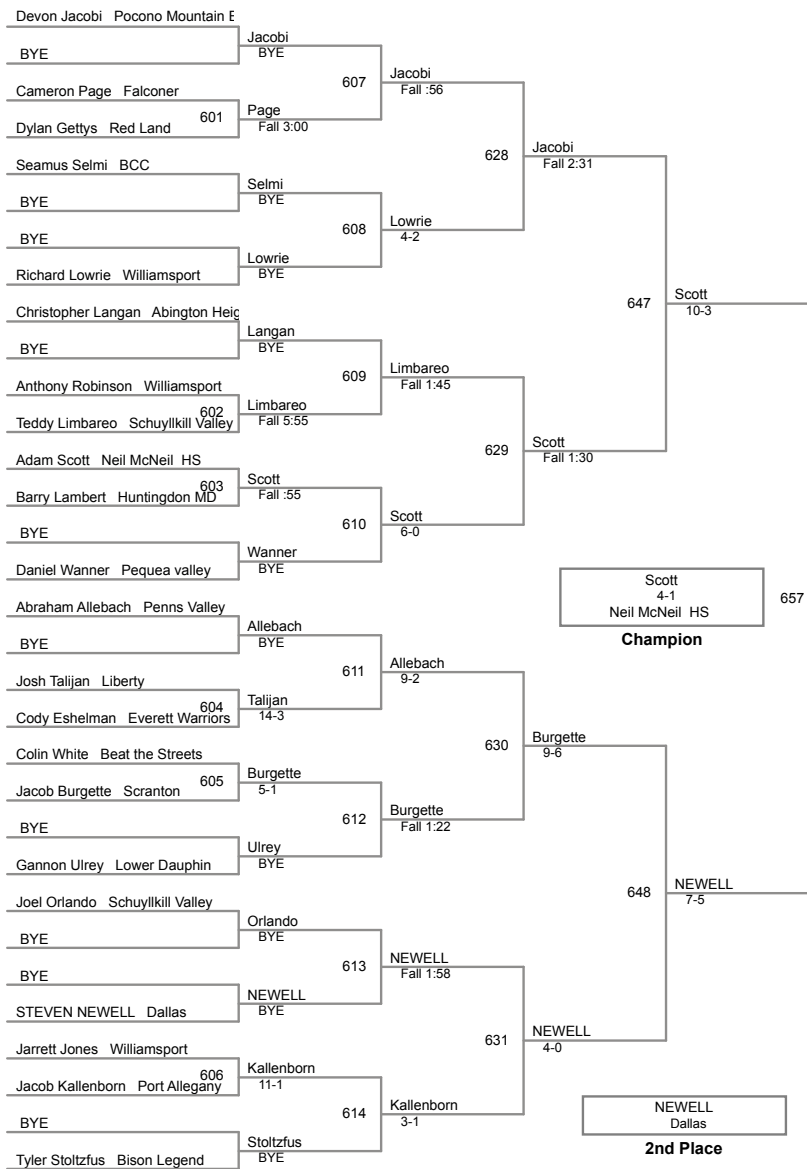

147 Lbs

2016 LHU Classic Senior High
Senior High Division (on Mat 1)

154 Lbs

2016 LHU Classic Senior High
Senior High Division (on Mat 6)

162 Lbs

2016 LHU Classic Senior High
Senior High Division (on Mat 2)