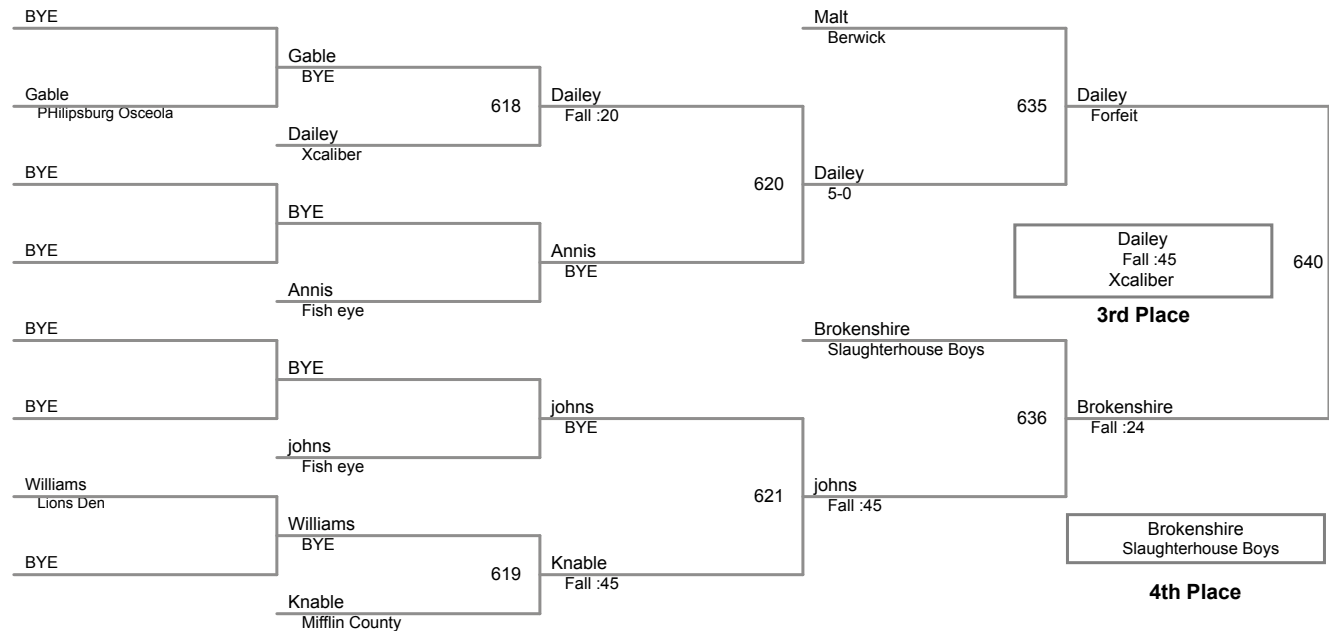

2015 LHU Classic Youth
Bantam 8 and Under (on Mat 4)

50 Lbs

2015 LHU Classic Youth
Bantam 8 and Under (on Mat 6)

55 Lbs

2015 LHU Classic Youth
Bantam 8 and Under (on Mat 9)

60 Lbs

5 Man Round Robin

2015 LHU Classic Youth
3antam 8 and Under (on Mat 6)