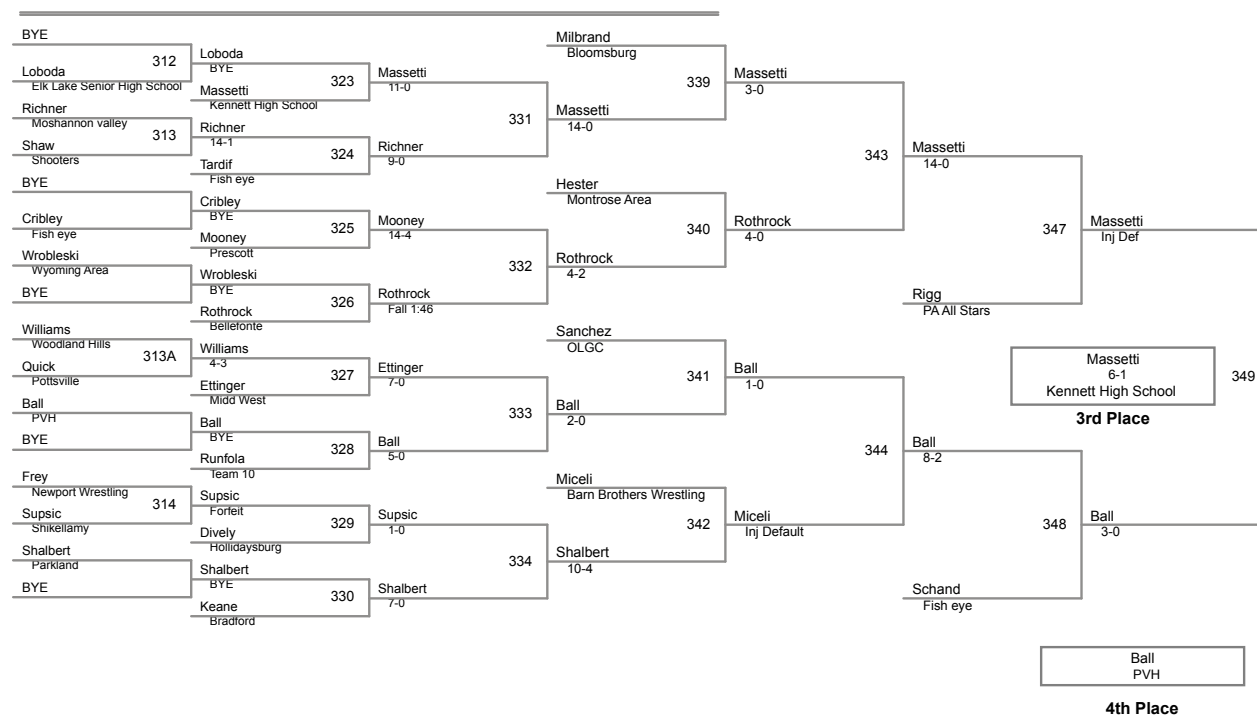

2016 LHU Classic Senior High
Senior High Division (on Mat 3)

134 Lbs