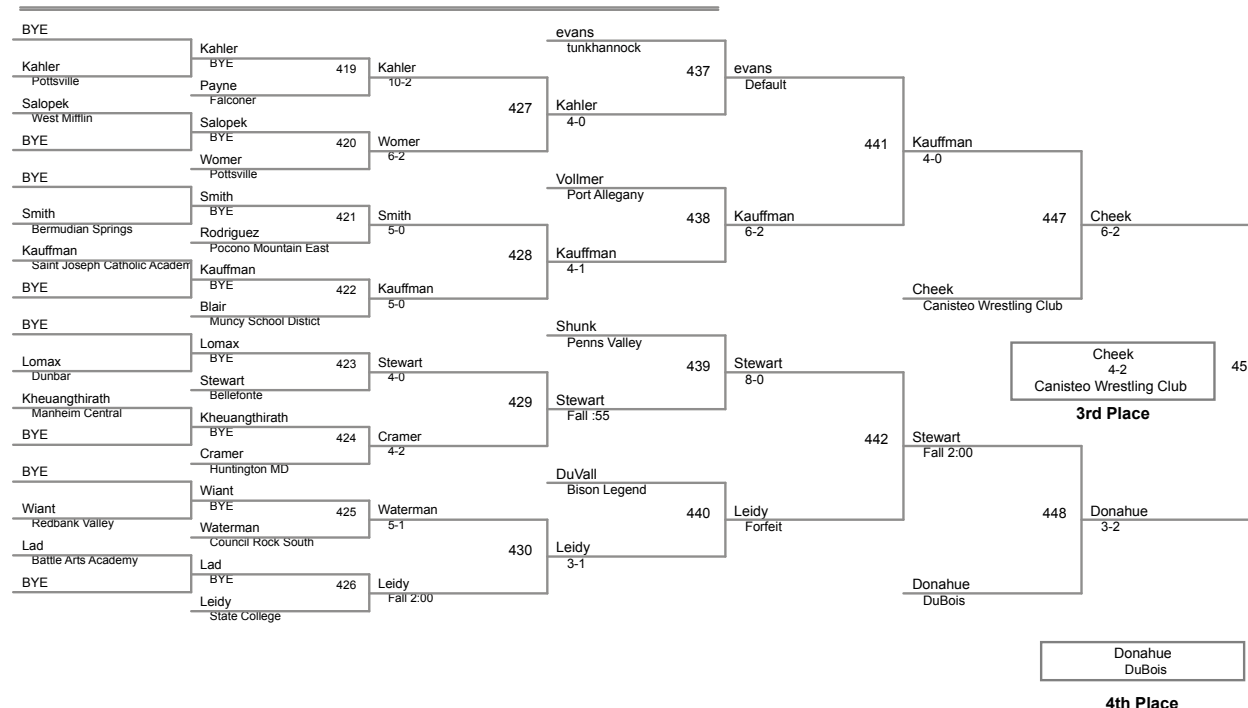

2016 LHU Classic Senior High
Senior High Division (on Mat 4)

108 Lbs