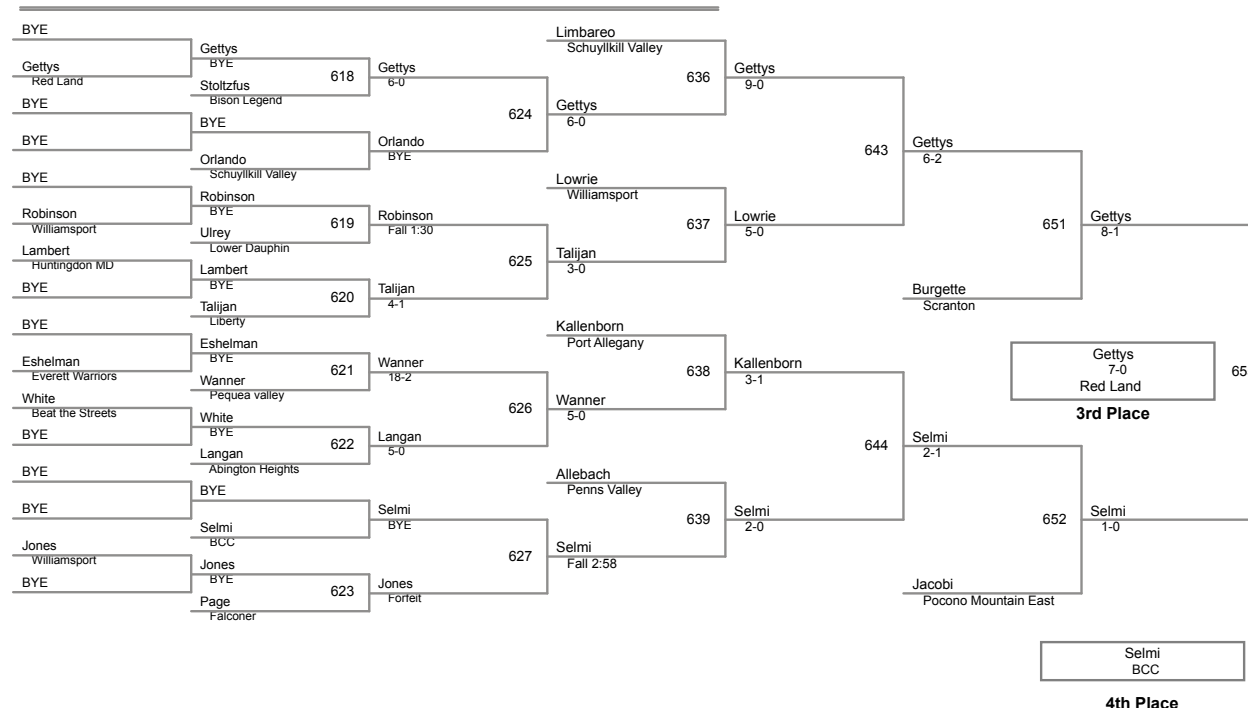

147 Lbs

2016 LHU Classic Senior High
Senior High Division (on Mat 1)

154 Lbs

2016 LHU Classic Senior High
Senior High Division (on Mat 6)

162 Lbs

2016 LHU Classic Senior High
Senior High Division (on Mat 2)