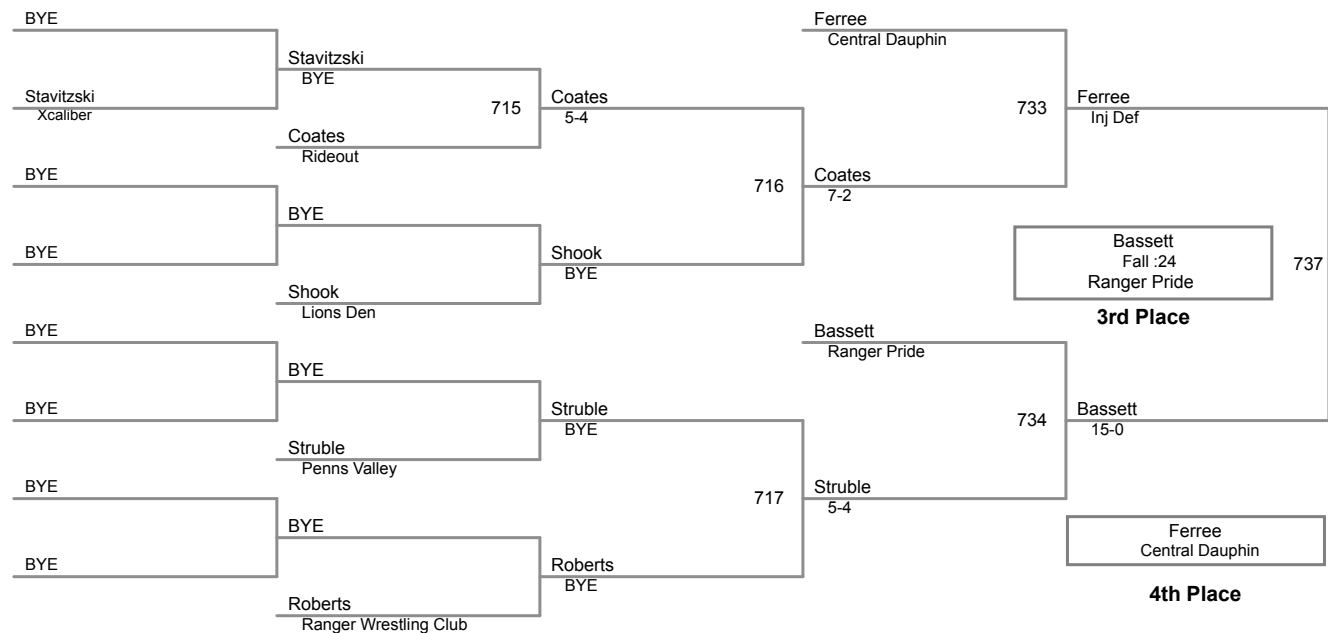

2015 LHU Classic Youth
Midget 9 and 10 (on Mat 7)

65 Lbs