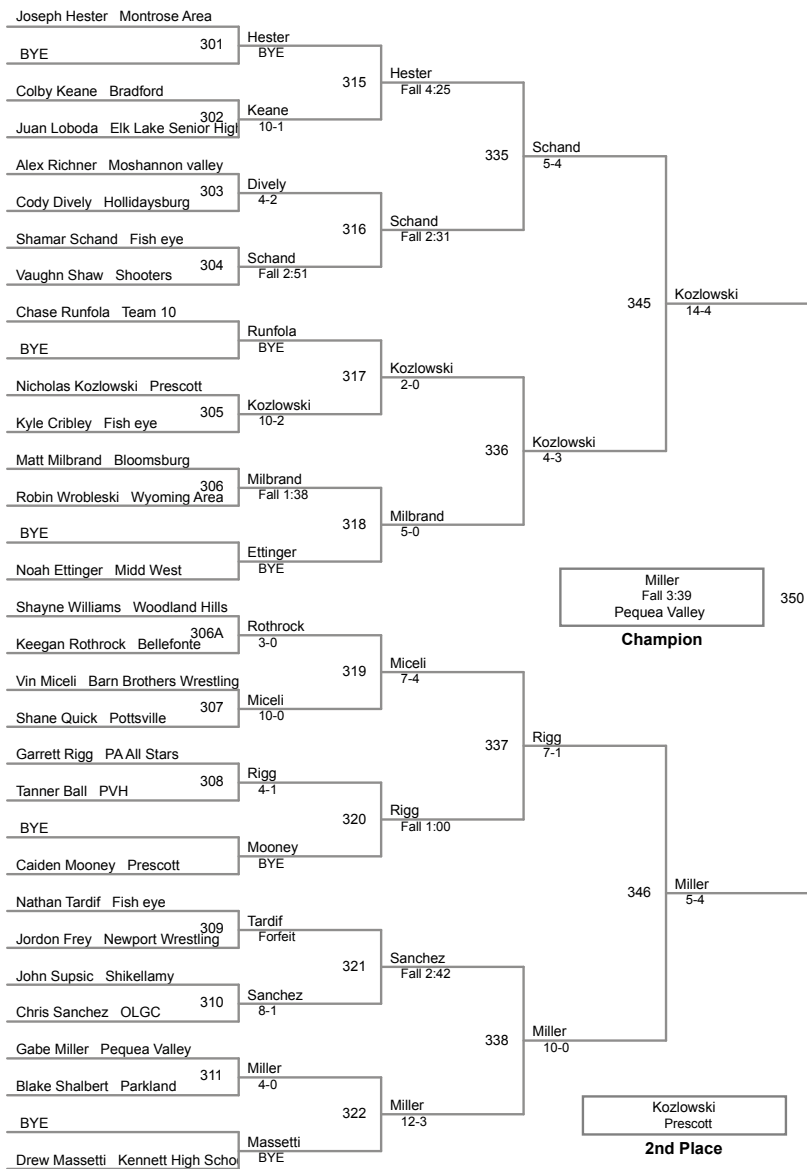

2016 LHU Classic Senior High
Senior High Division (on Mat 3)

134 Lbs