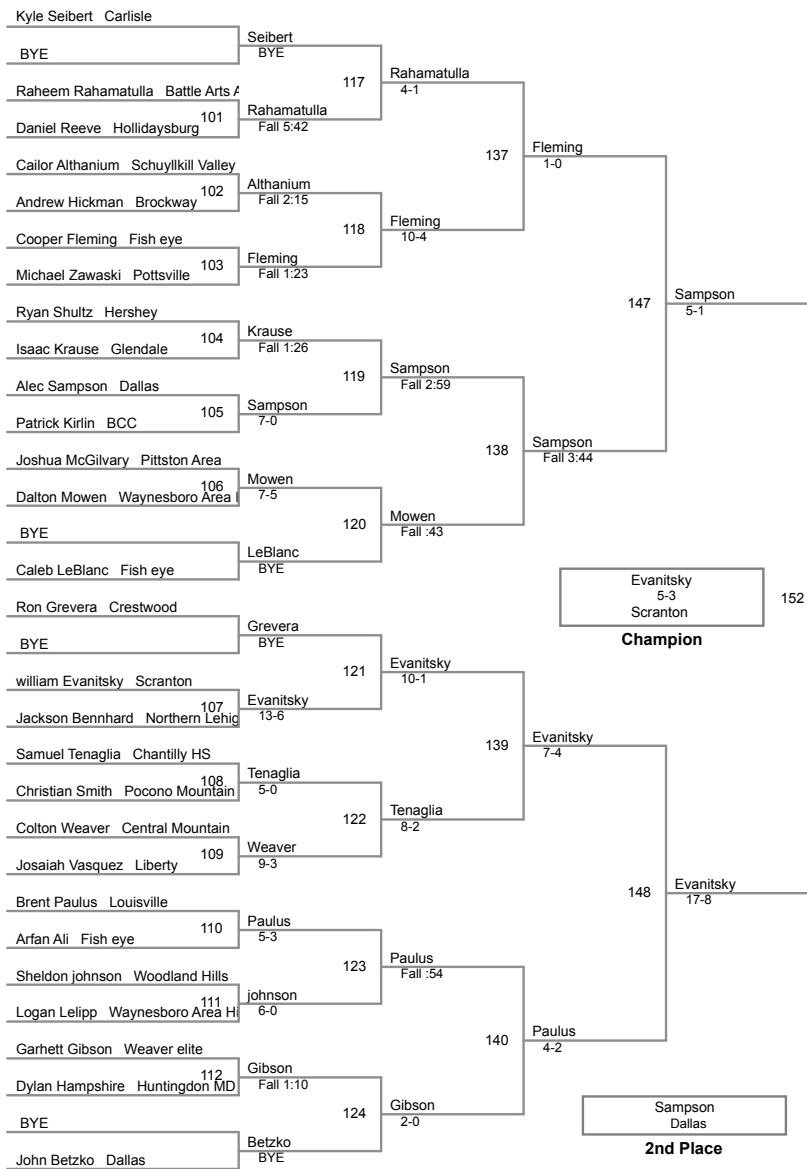

2016 LHU Classic Senior High
Senior High Division (on Mat 1)

154 Lbs