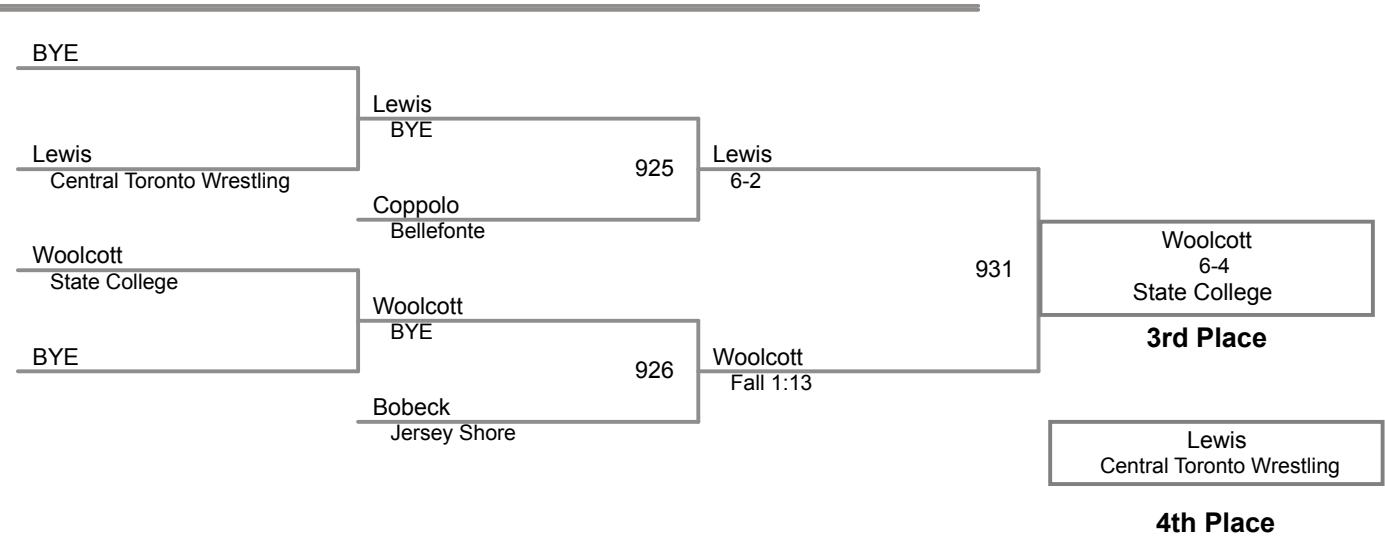

**2015 LHU Classic Youth
Jr. High 13 and 14 (on Mat 9)**

115 Lbs