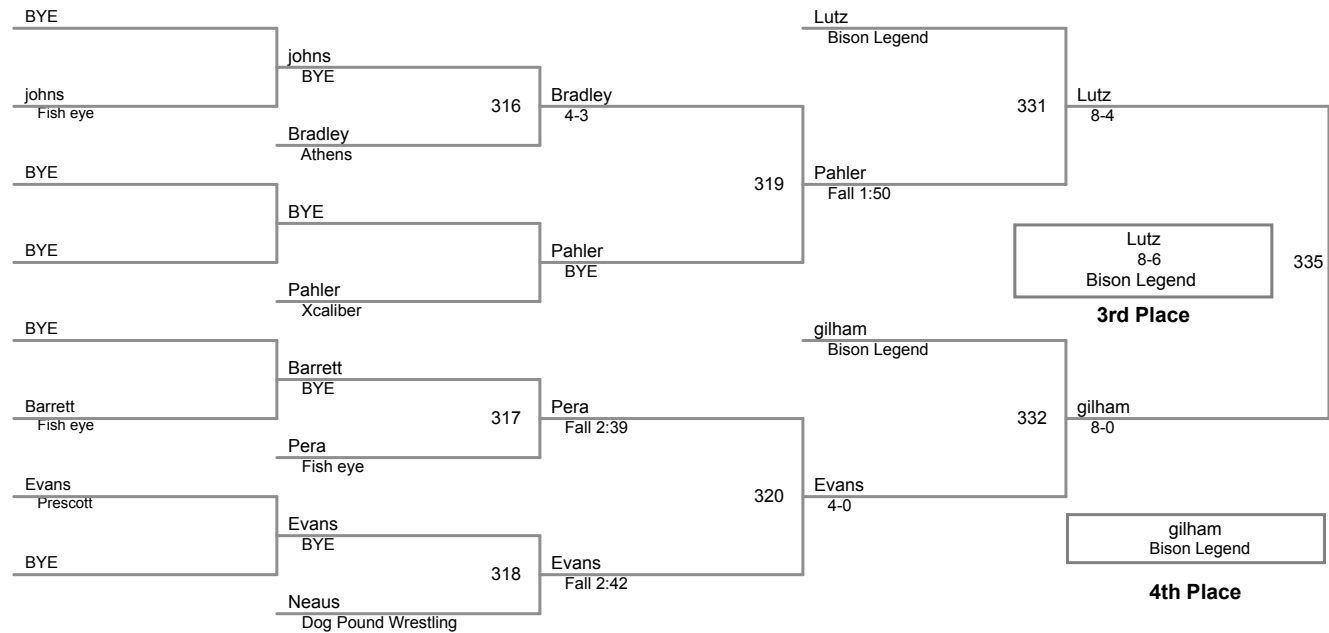

2015 LHU Classic Youth
Jr. High 13 and 14 (on Mat 3)

100 Lbs