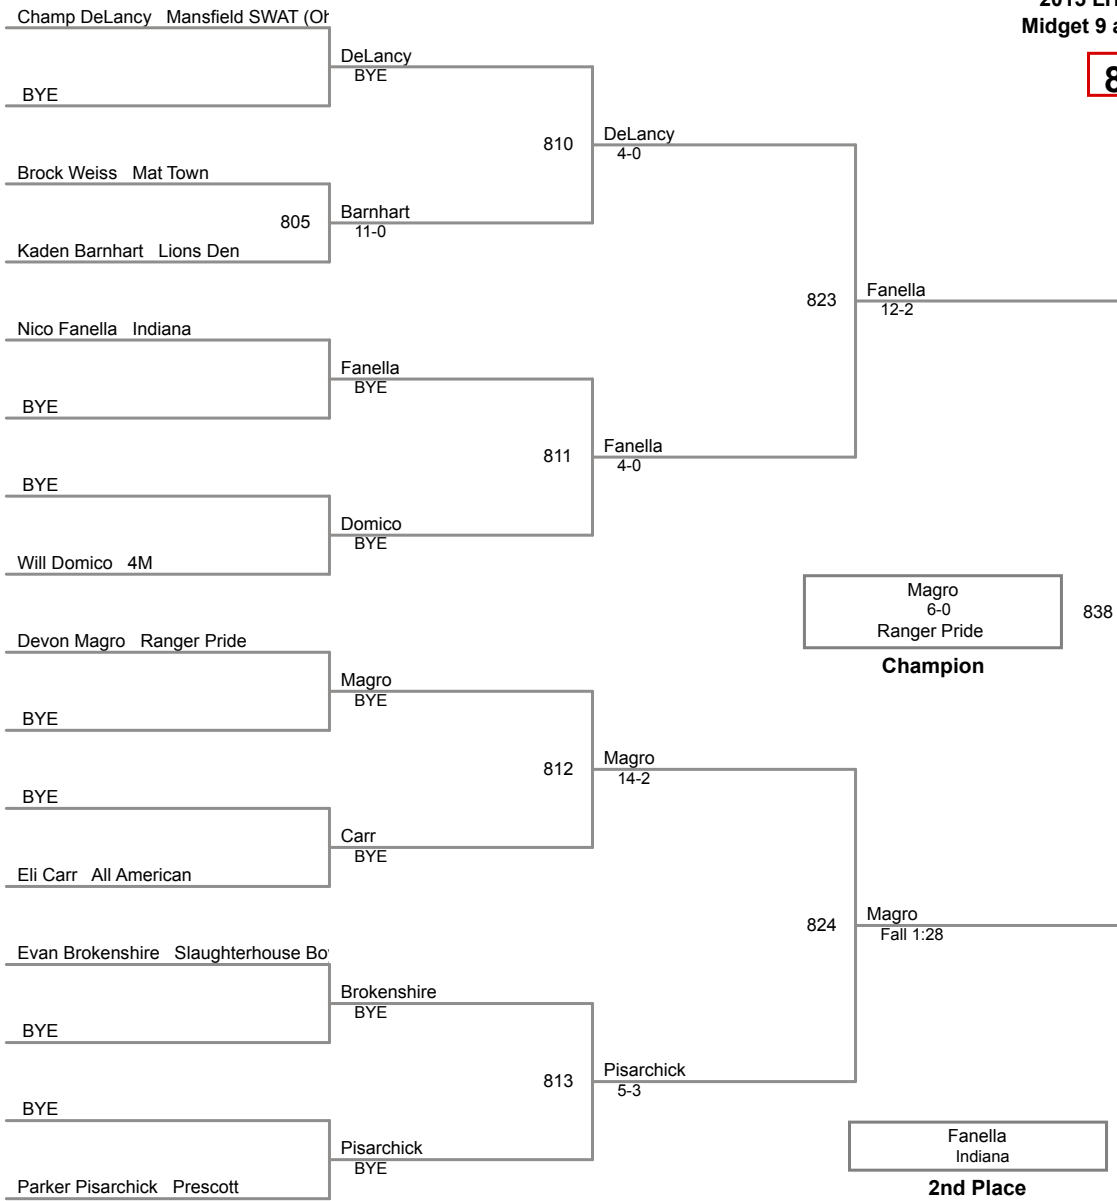

2015 LHU Classic Youth
Midget 9 and 10 (on Mat 8)

80 Lbs