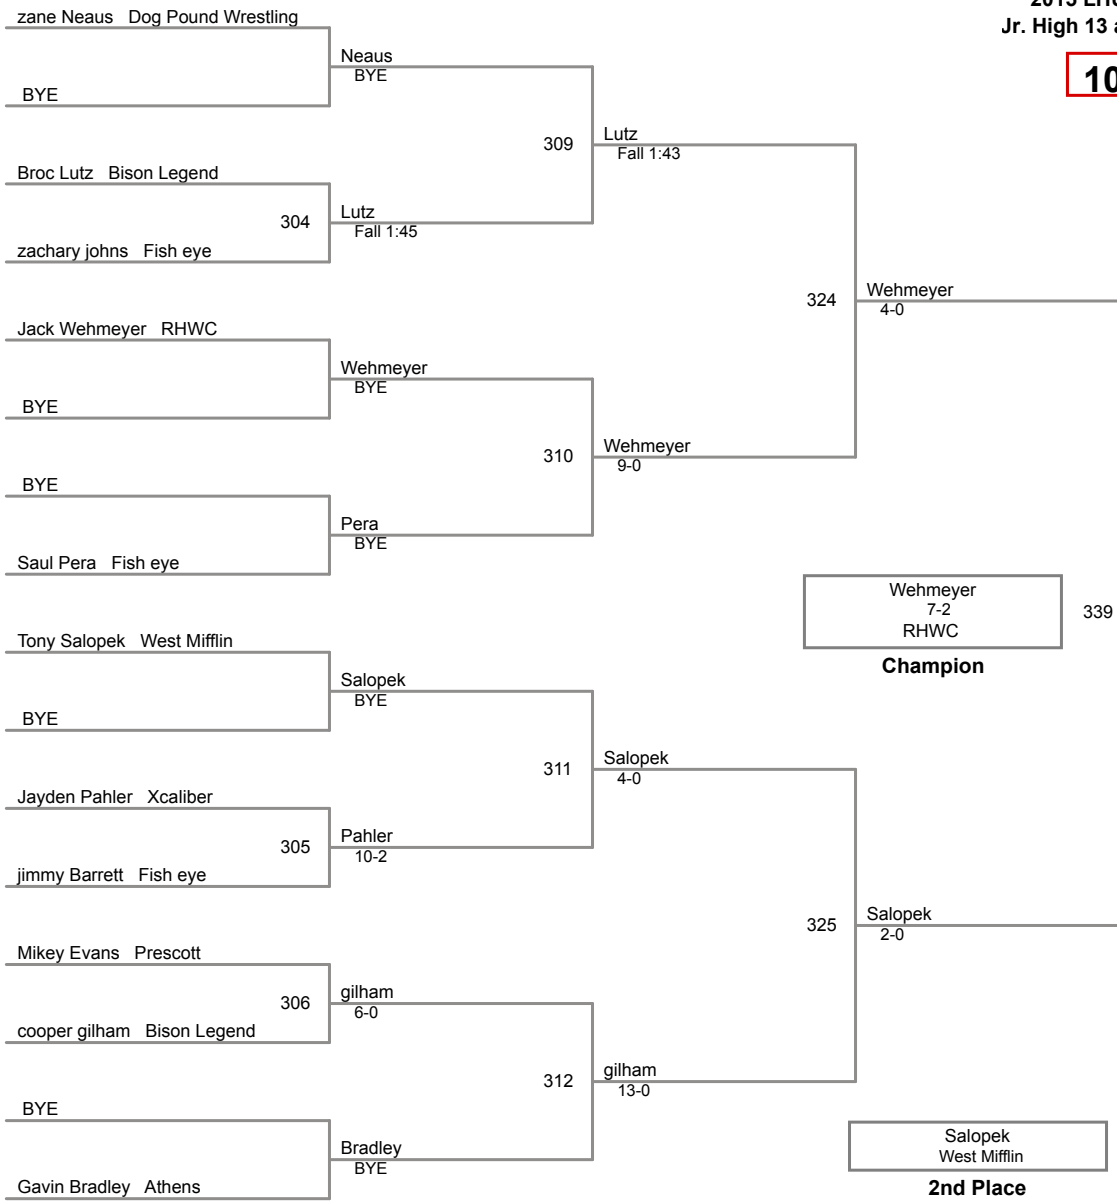

2015 LHU Classic Youth
Jr. High 13 and 14 (on Mat 3)

100 Lbs