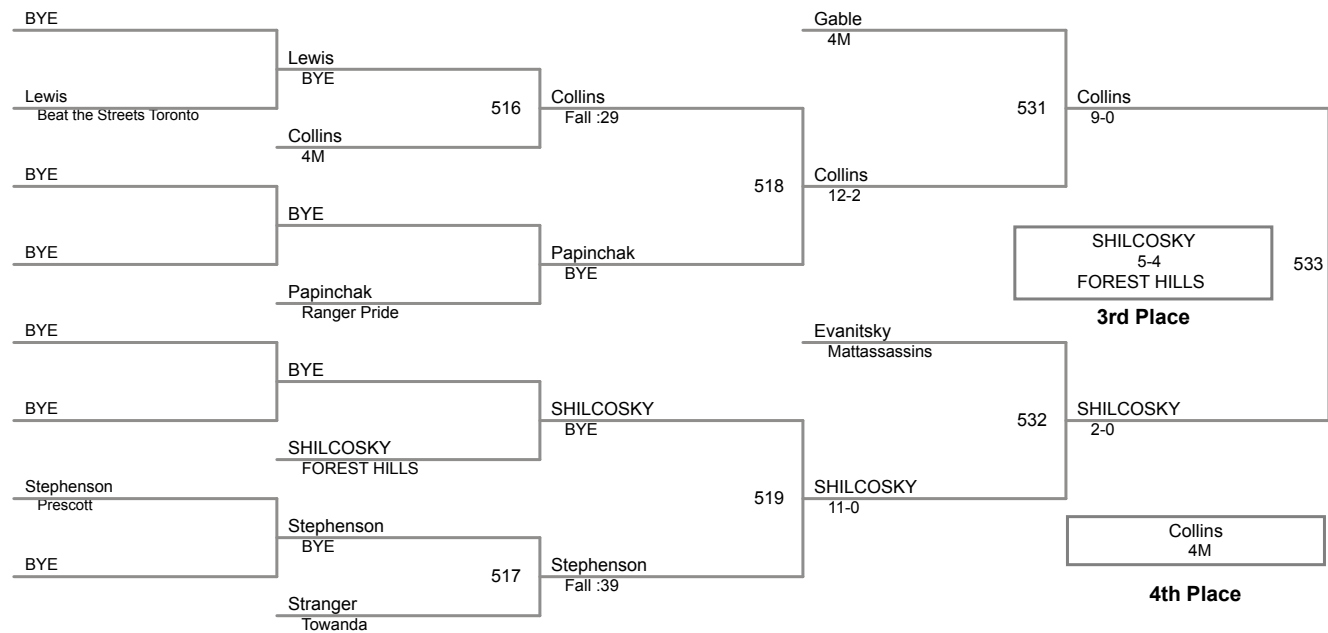

2015 LHU Classic Youth
Midget 9 and 10 (on Mat 5)

75 Lbs