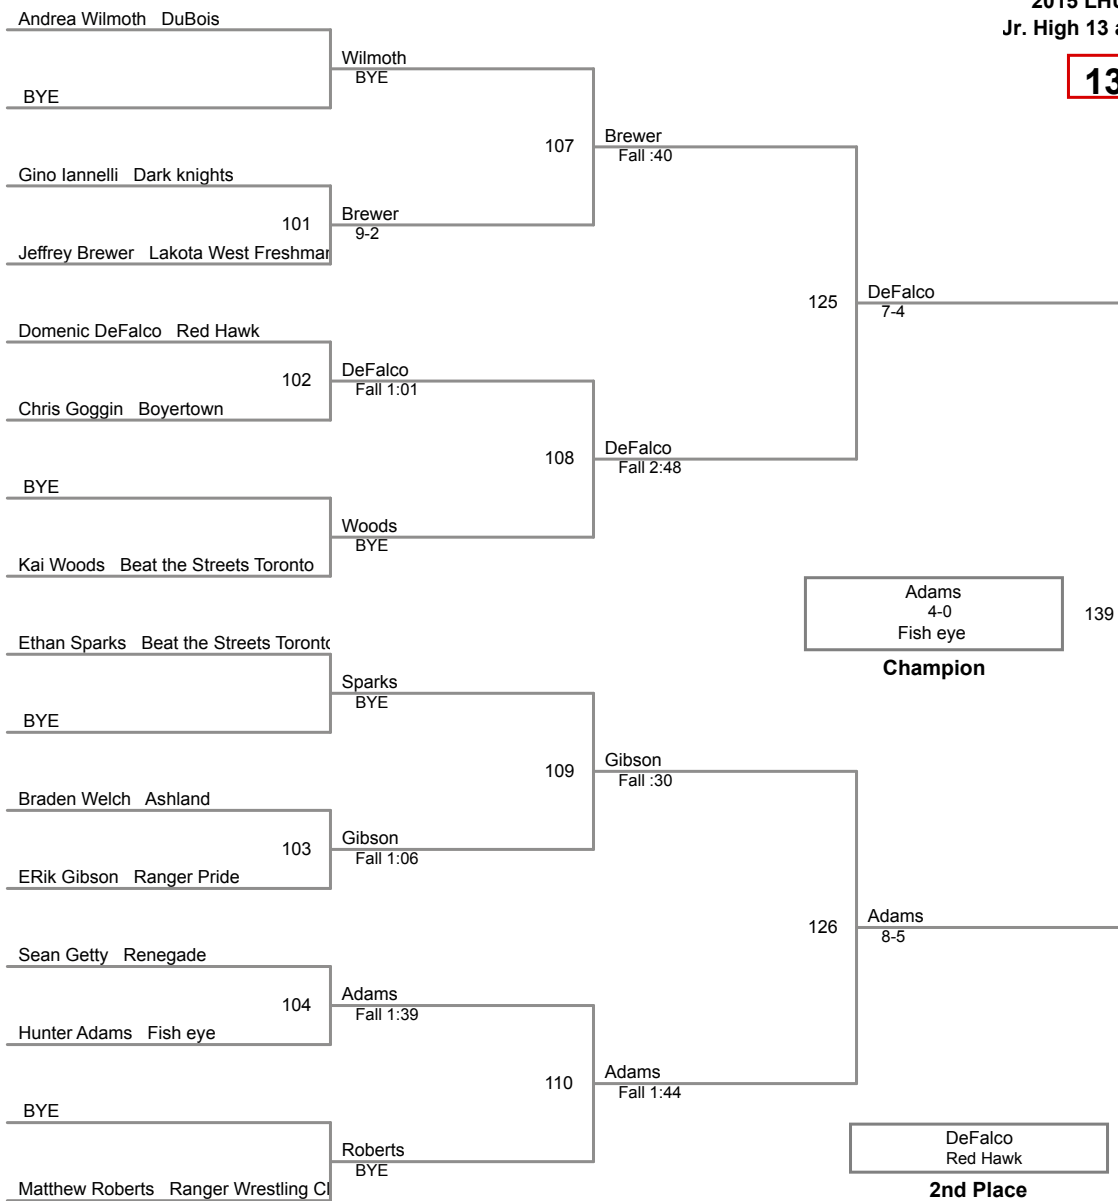

2015 LHU Classic Youth
Jr. High 13 and 14 (on Mat 1)

130 Lbs