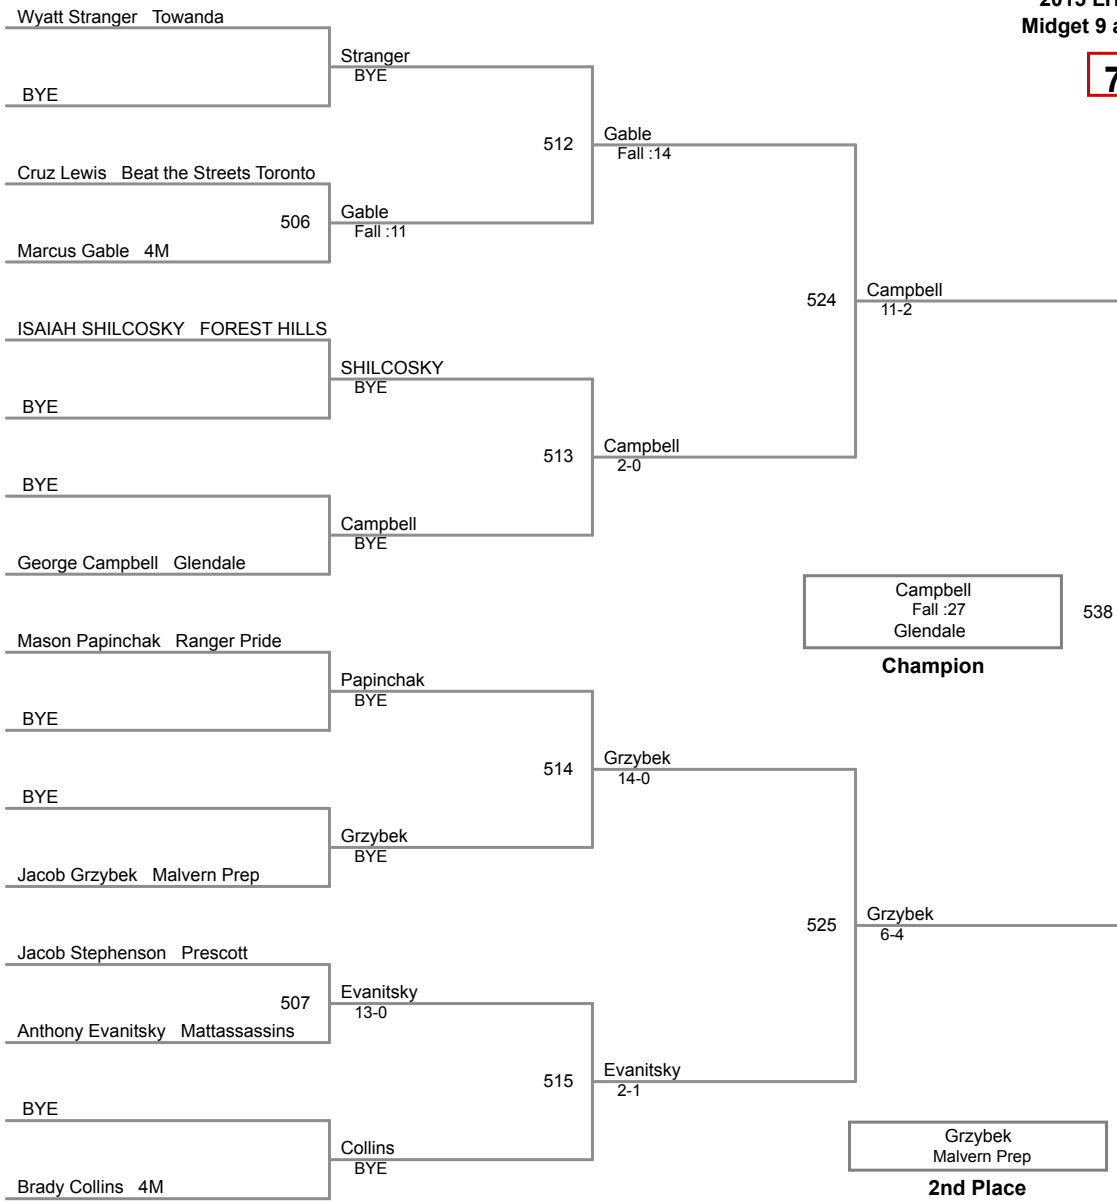

2015 LHU Classic Youth
Midget 9 and 10 (on Mat 5)

75 Lbs