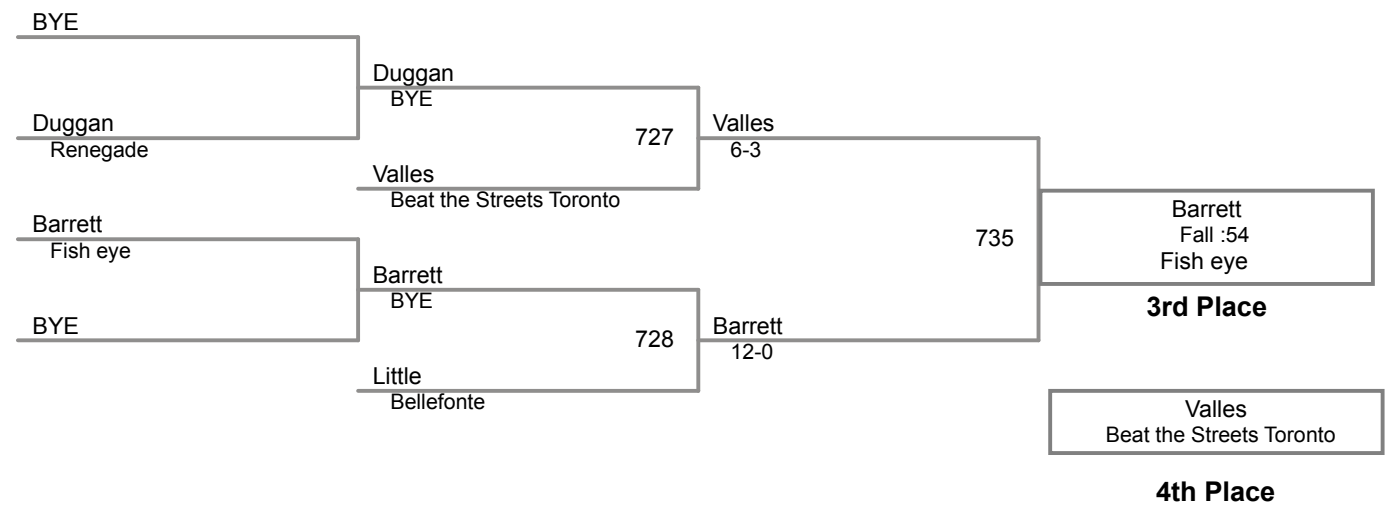

5 Man Round Robin

2015 LHU Classic Youth
Ir. High 13 and 14 (on Mat 3)

90 Lbs

round 1

Clayton Shughart Carlisle		Kalenevitch
301	Denver Kalenevitch LD. Naumar	Fall 1:12
Amonn Ohl Team Blackdog		
302	Elijah Pelkey Fish eye	Ohl Fall 3:22
Troy Bingaman Mifflinburg		
BYE		Bingaman BYE

round 4

Clayton Shughart Carlisle		
329	Amonn Ohl Team Blackdog	Ohl Fall :32
Denver Kalenevitch LD. Nauma		
BYE		Kalenevitch BYE
Elijah Pelkey Fish eye		
330	Troy Bingaman Mifflinburg	Bingaman 17-3

round 2

Amonn Ohl Team Blackdog		
307	Troy Bingaman Mifflinburg	Bingaman 2-0
Denver Kalenevitch LD. Nauma		
308	Elijah Pelkey Fish eye	Kalenevitch Fall :44
Clayton Shughart Carlisle		
BYE		Shughart BYE

round 5

Troy Bingaman Mifflinburg		
337	Denver Kalenevitch LD. Naumar	Bingaman 4-2
BYE		
Amonn Ohl Team Blackdog		Ohl BYE
Clayton Shughart Carlisle		
338	Elijah Pelkey Fish eye	Shughart 8-2

round 3

Amonn Ohl Team Blackdog		
322	Denver Kalenevitch LD. Naumar	Ohl 4-0
BYE		
Elijah Pelkey Fish eye		Pelkey BYE
Troy Bingaman Mifflinburg		
323	Clayton Shughart Carlisle	Bingaman 14-0

Using HEAD-to-HEAD to break ties
between 1st and 2nd if necessary

Table of Results

Wrestler	Team	W	L	BP	F	TF	Pen
Bingaman, Troy	Mifflinburg	4	0	2			0
Ohl, Amonn	Team Blackdog	3	1	4	2		0
Kalenevitch, Denve	LD. Nauman	2	2	4	2		0
Shughart, Clayton	Carlisle	1	3	0			0
Pelkey, Elijah	Fish eye	0	4				0

1	Troy Bingaman Mifflinburg	4	Clayton Shughart Carlisle	Manual Placement
2	Amonn Ohl Team Blackdog	5	Elijah Pelkey Fish eye	
3	Denver Kalenevitch LD. Nauman	6		

2015 LHU Classic Youth
Jr. High 13 and 14 (on Mat 7)

95 Lbs