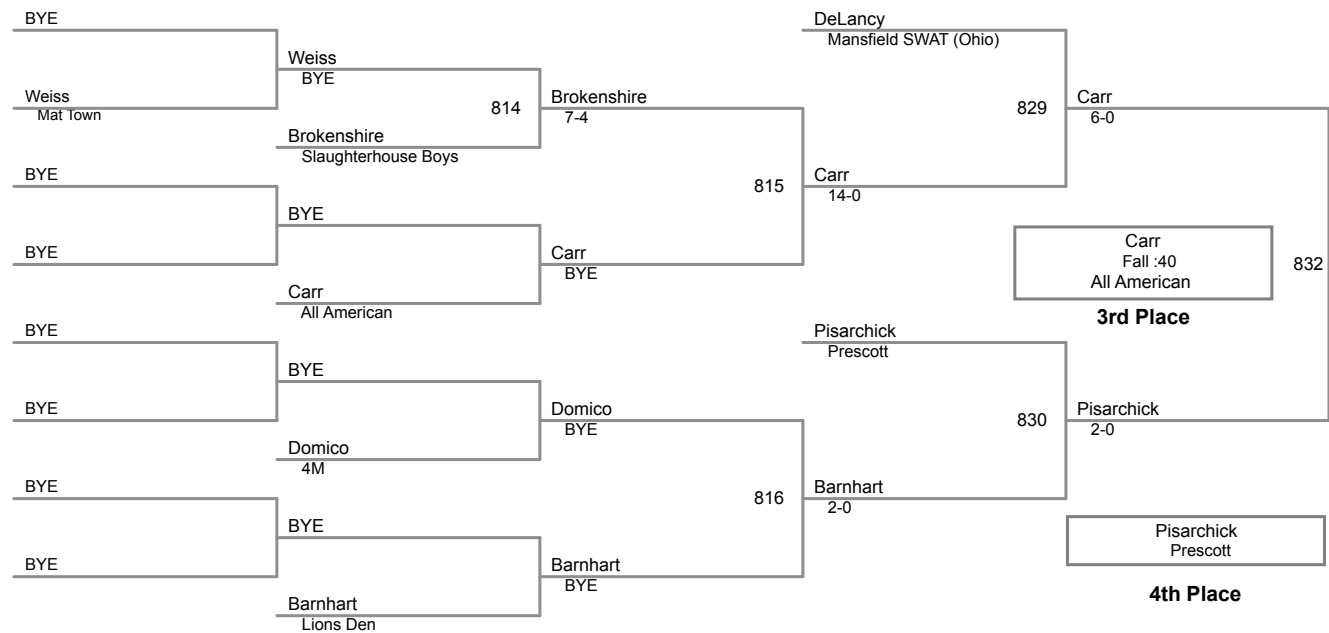

2015 LHU Classic Youth
Midget 9 and 10 (on Mat 8)

80 Lbs