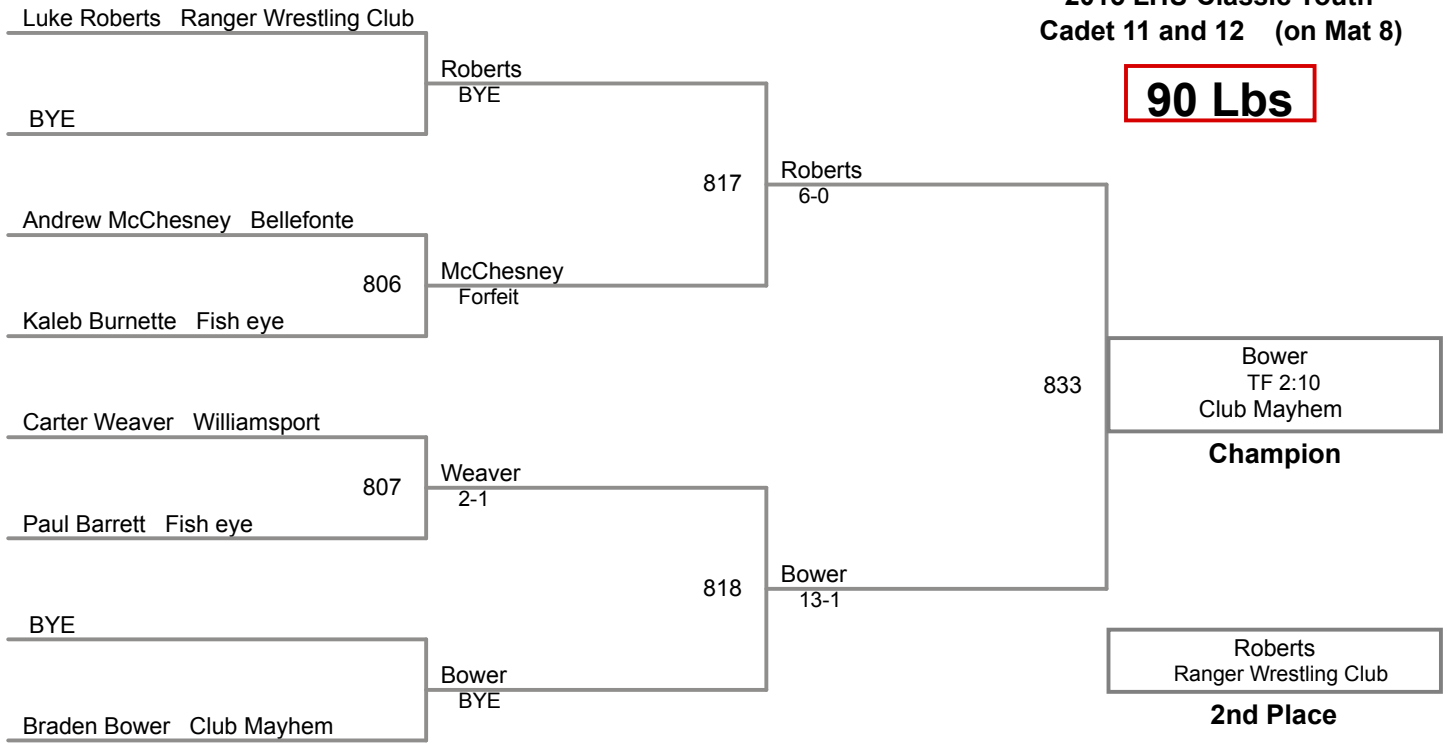

2015 LHU Classic Youth
Cadet 11 and 12 (on Mat 8)

90 Lbs