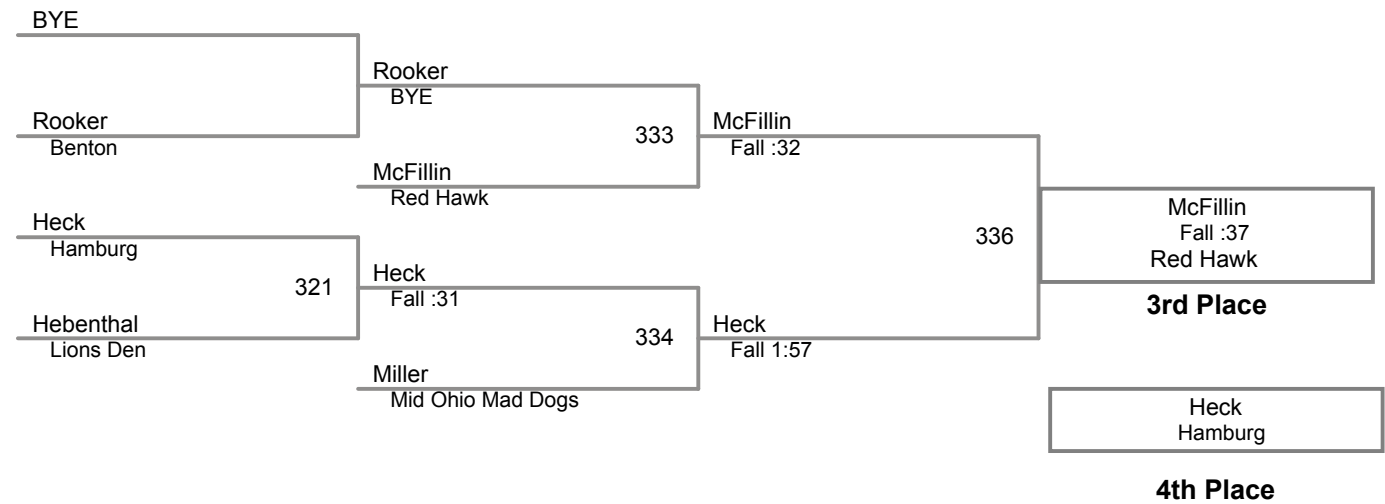

2015 LHU Classic Youth
Midget 9 and 10 (on Mat 3)

60 Lbs