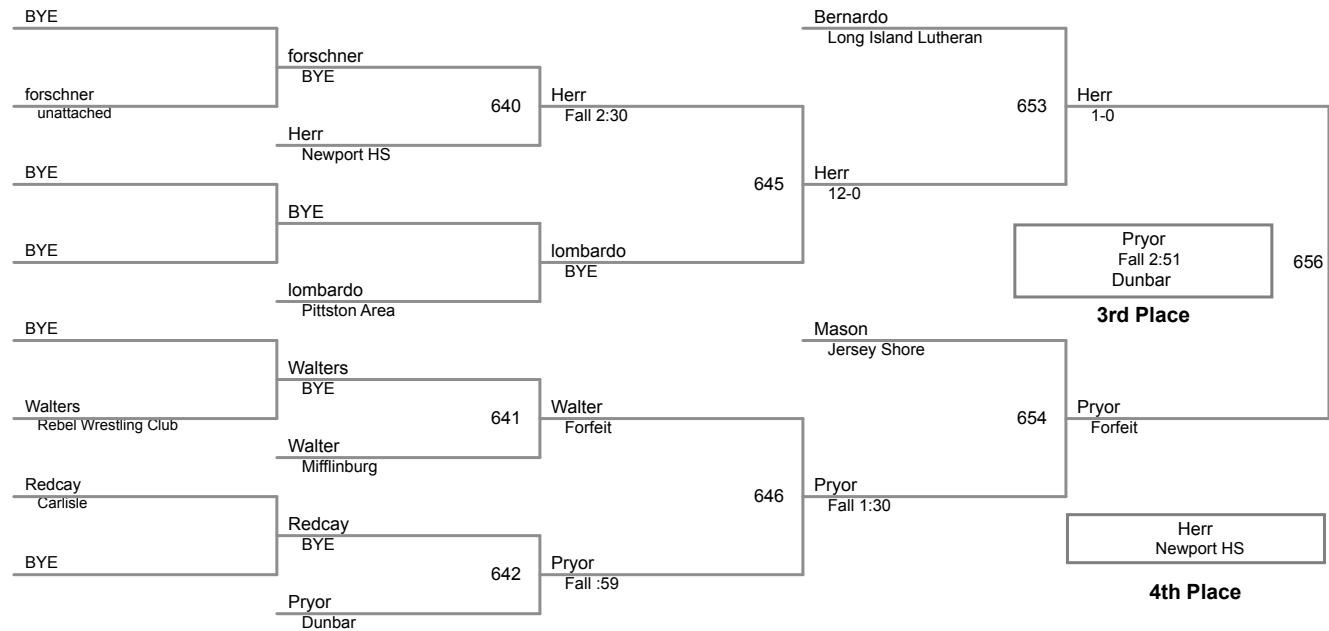

2016 LHU Classic Senior High
Senior High Division (on Mat 6)

222 Lbs