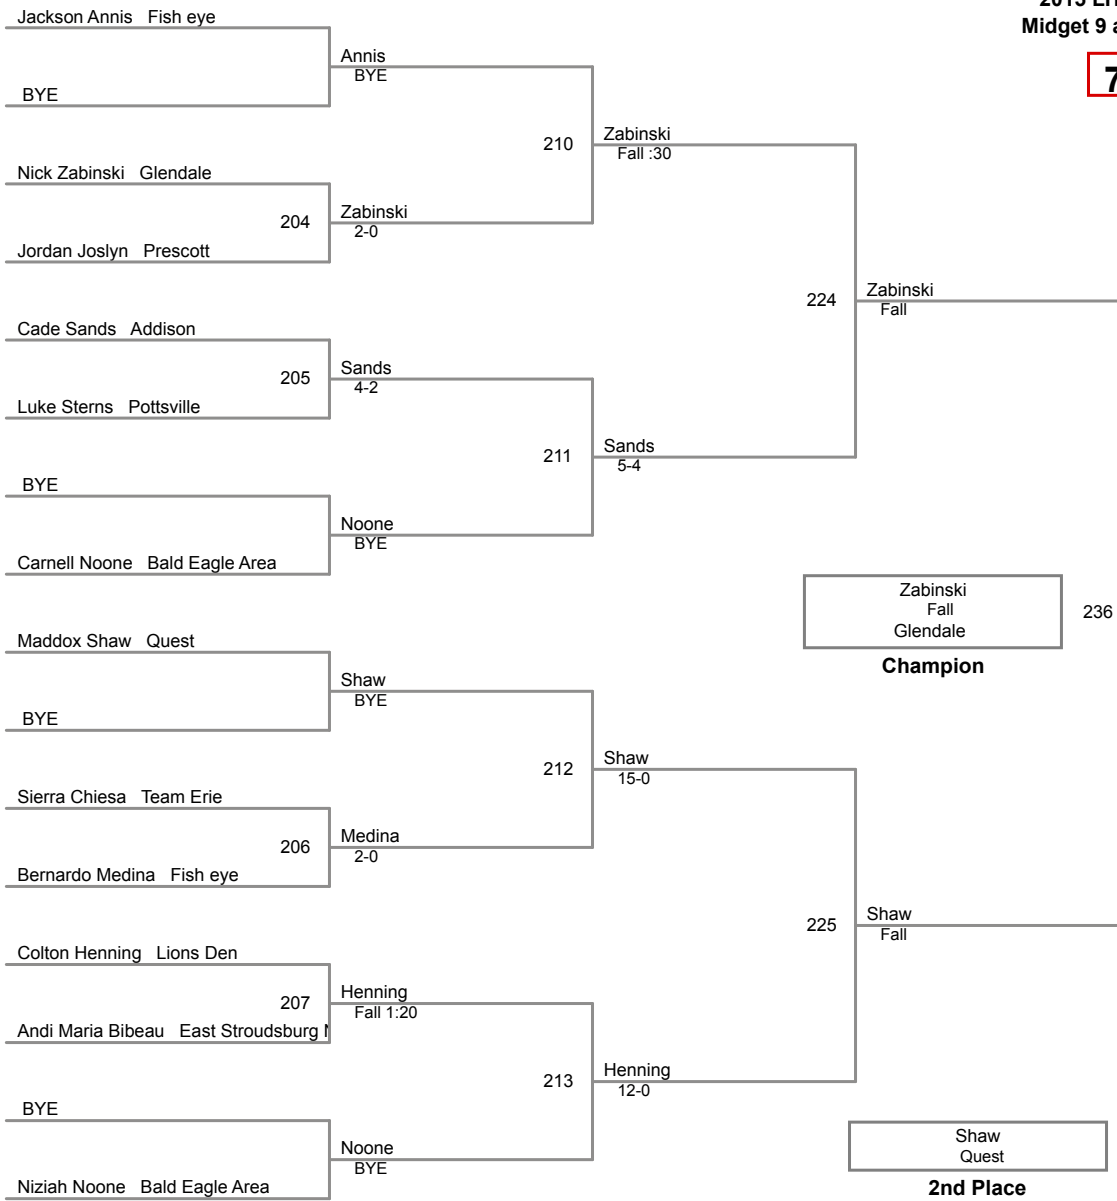

2015 LHU Classic Youth
Midget 9 and 10 (on Mat 2)

70 Lbs