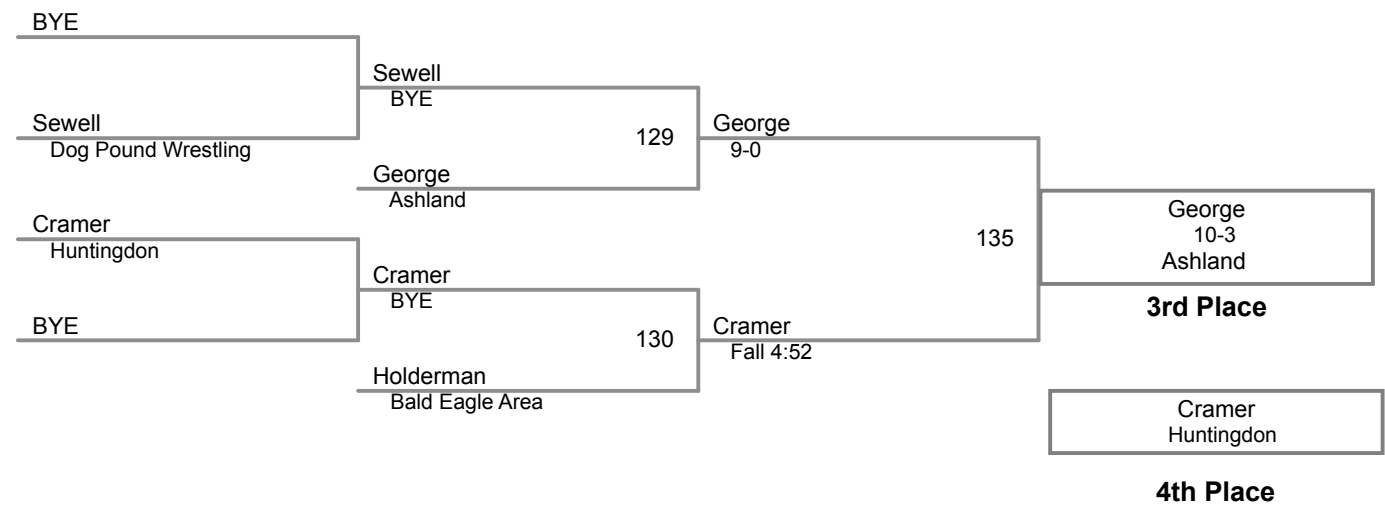

95 Lbs

2015 LHU Classic Youth
Jr. High 13 and 14 (on Mat 3)

100 Lbs

2015 LHU Classic Youth
Jr. High 13 and 14 (on Mat 1)

108 Lbs

**2015 LHU Classic Youth
Jr. High 13 and 14 (on Mat 9)**

115 Lbs

5 Man Round Robin