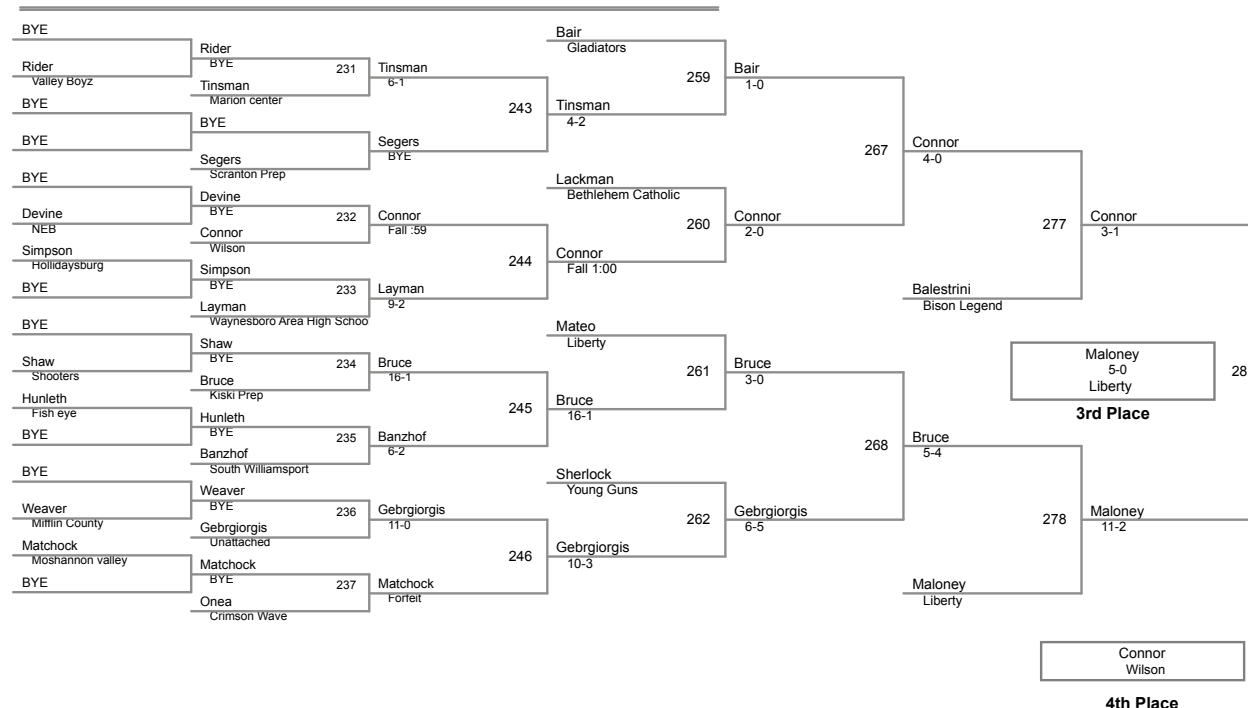

2016 LHU Classic Senior High
Senior High Division (on Mat 2)

115 Lbs