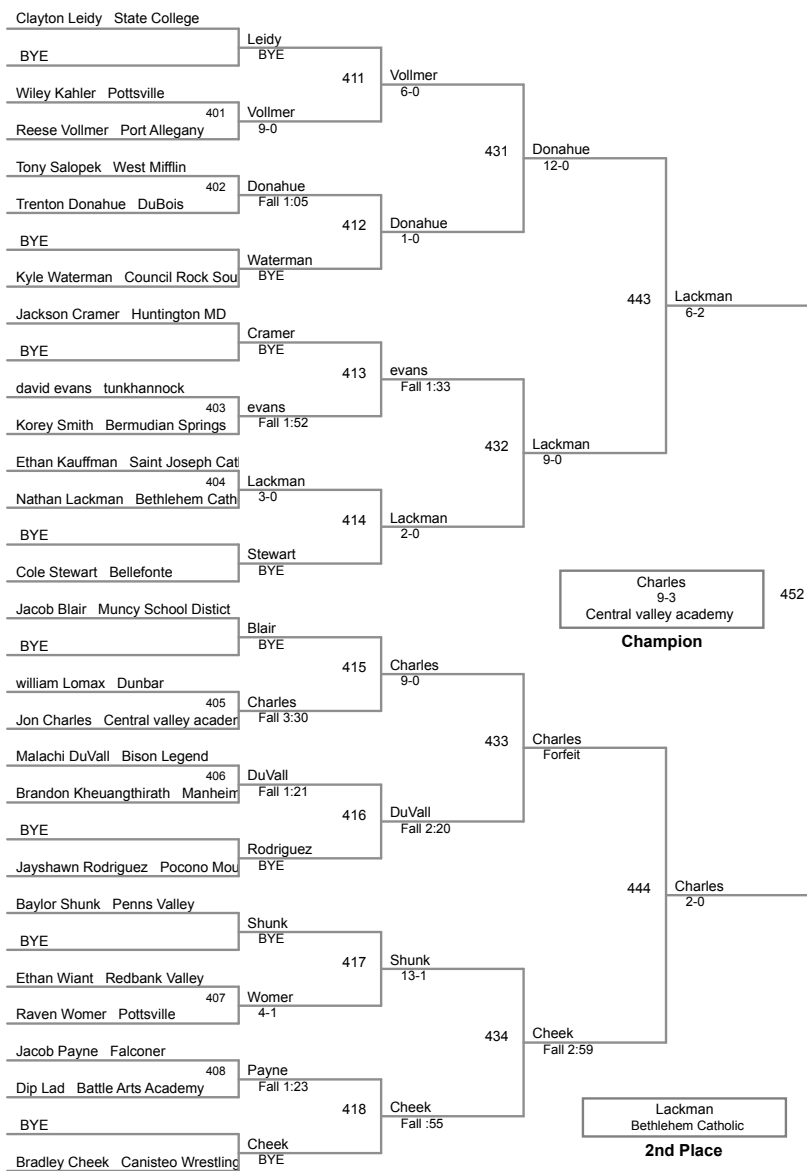

2016 LHU Classic Senior High
Senior High Division (on Mat 4)

108 Lbs