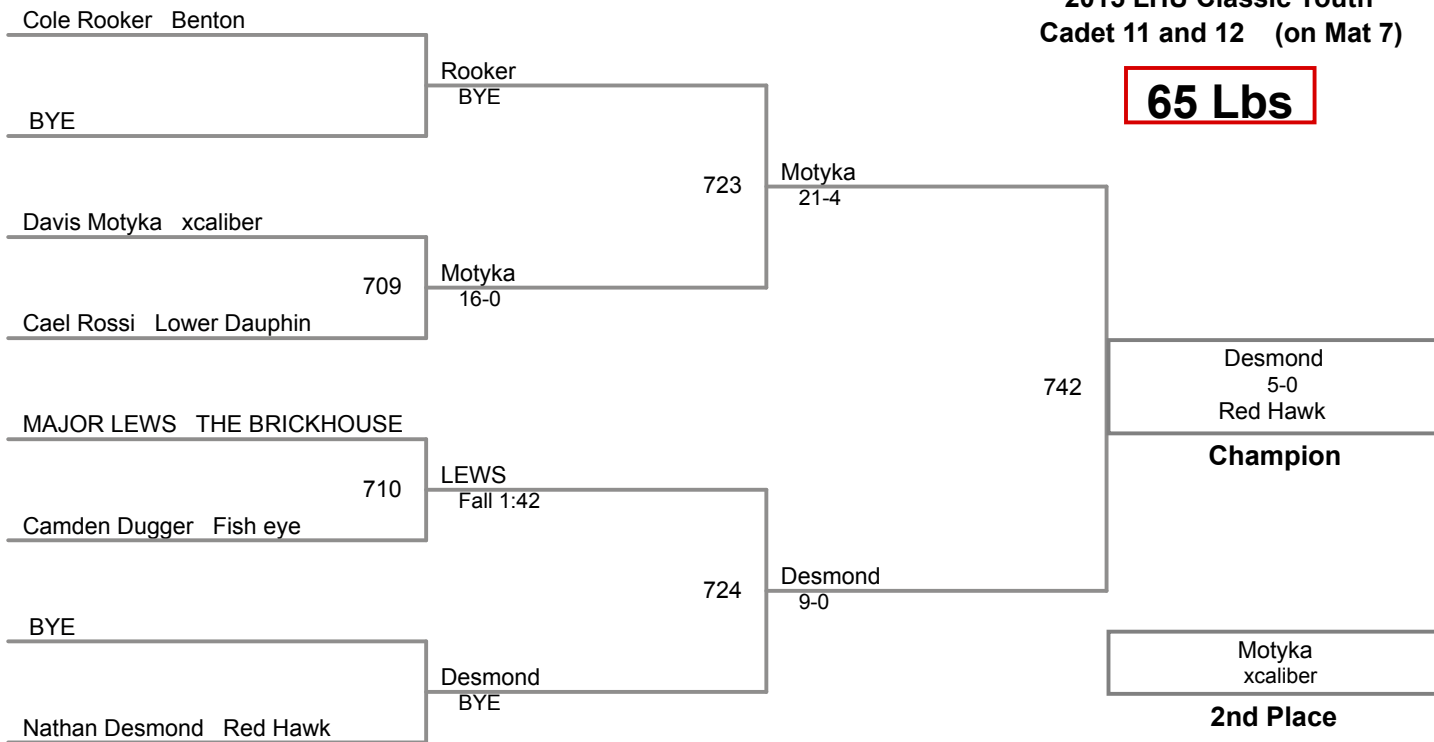

2015 LHU Classic Youth
Cadet 11 and 12 (on Mat 7)

65 Lbs