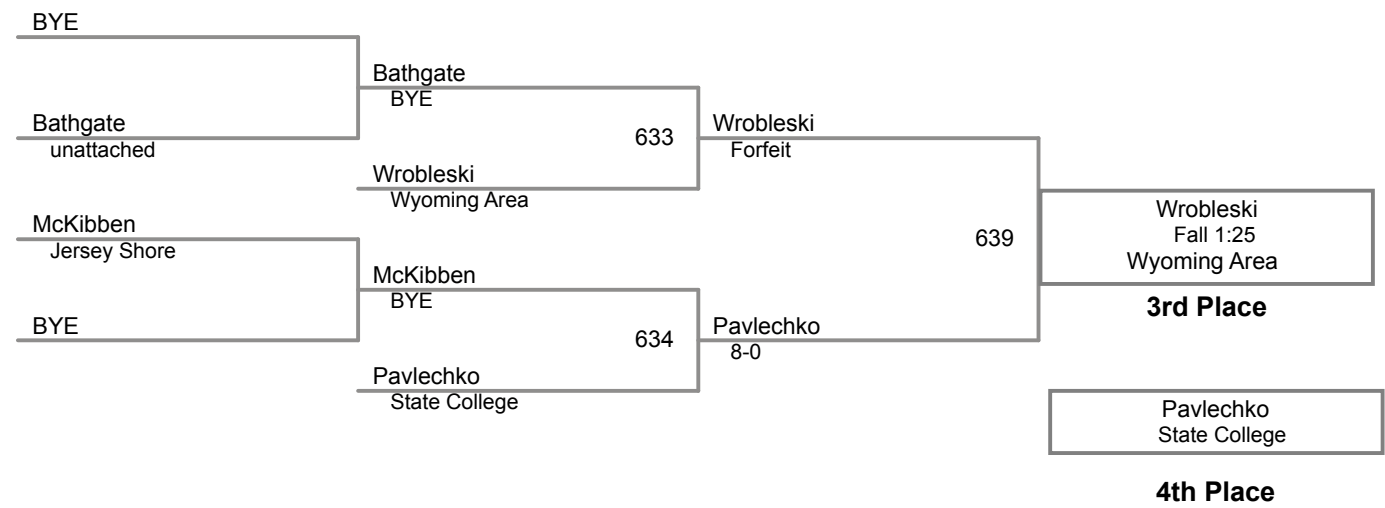

2015 LHU Classic Youth
Cadet 11 and 12 (on Mat 6)

135 Lbs