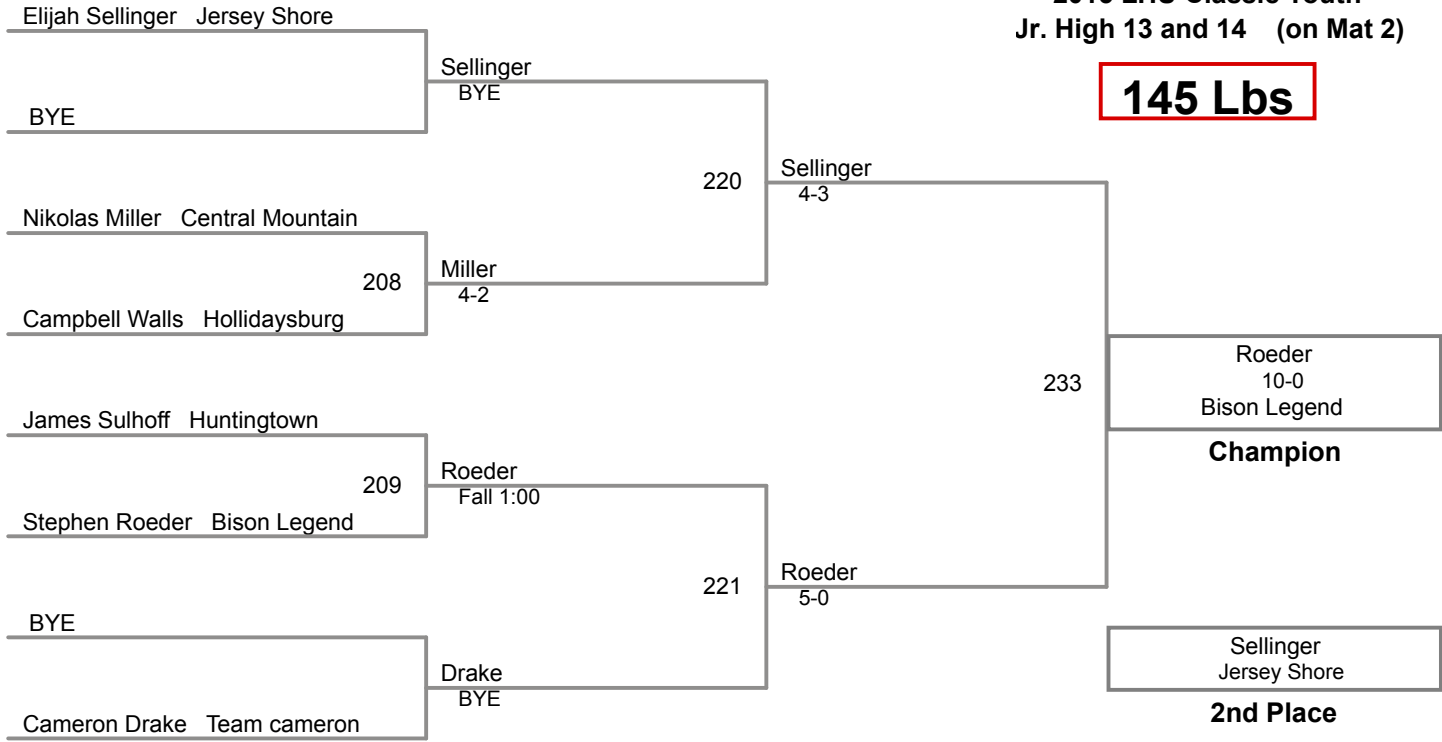

**2015 LHU Classic Youth
Jr. High 13 and 14 (on Mat 2)**

145 Lbs