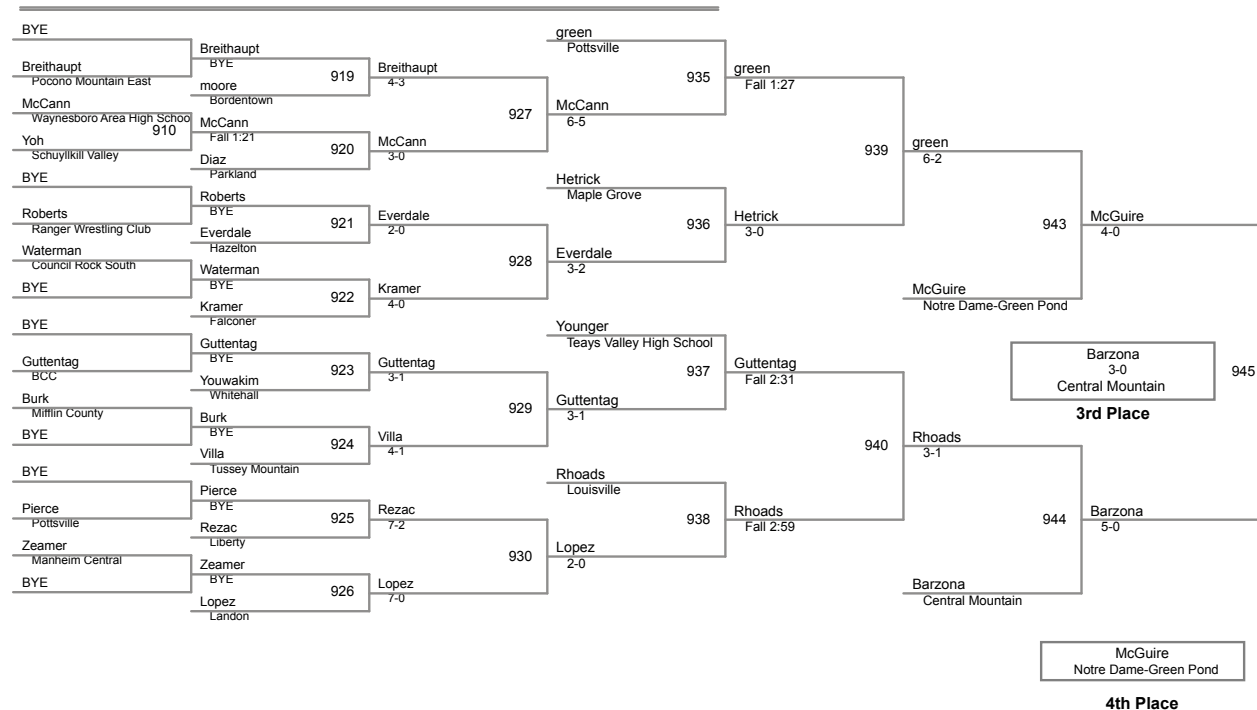

108 Lbs

2016 LHU Classic Senior High
Senior High Division (on Mat 2)

115 Lbs

2016 LHU Classic Senior High
Senior High Division (on Mat 9)

122 Lbs

2016 LHU Classic Senior High
Senior High Division (on Mat 5)