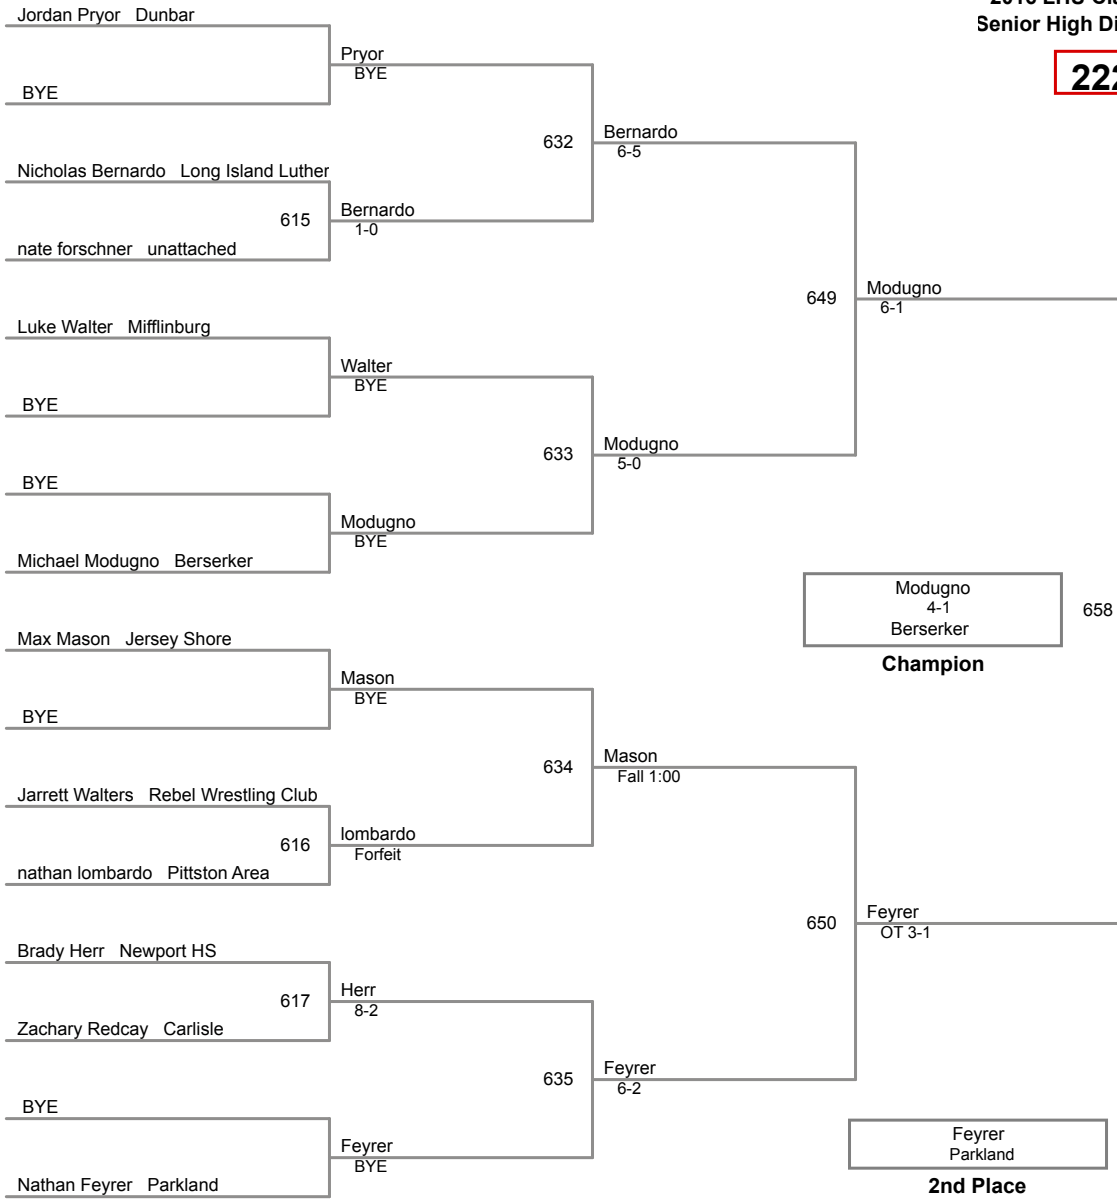

2016 LHU Classic Senior High
Senior High Division (on Mat 6)

222 Lbs