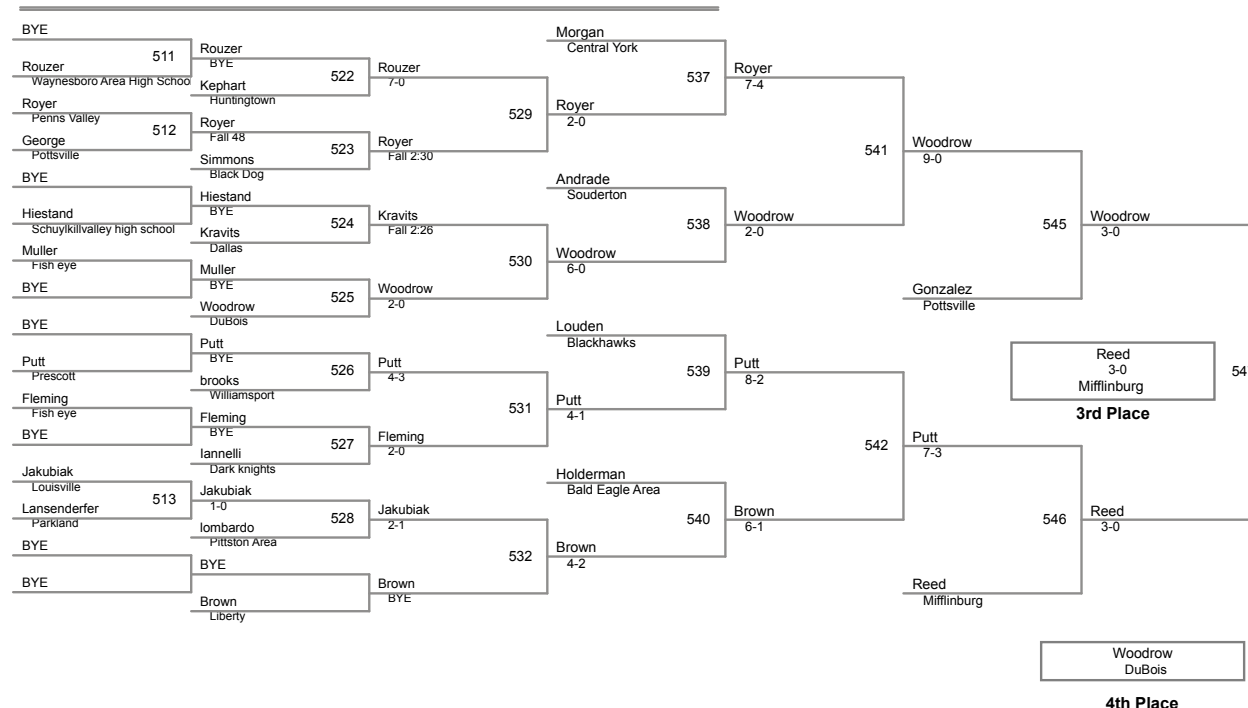

2016 LHU Classic Senior High
Senior High Division (on Mat 5)

128 Lbs