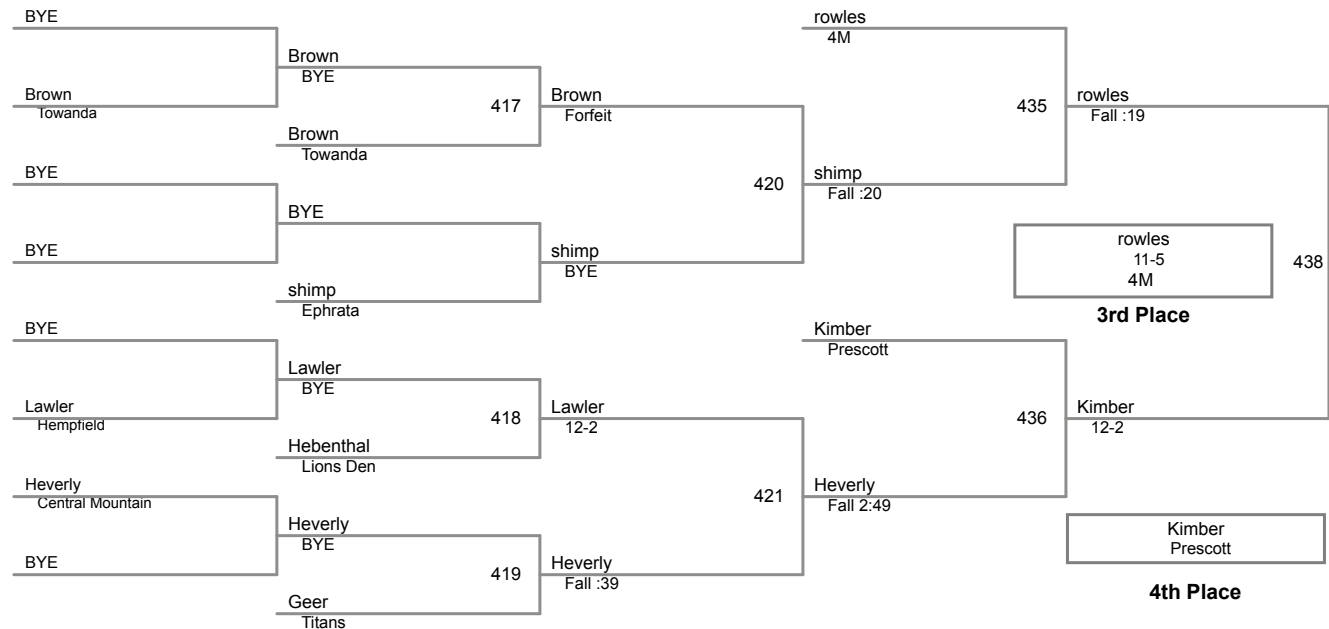

2015 LHU Classic Youth
Bantam 8 and Under (on Mat 4)

50 Lbs