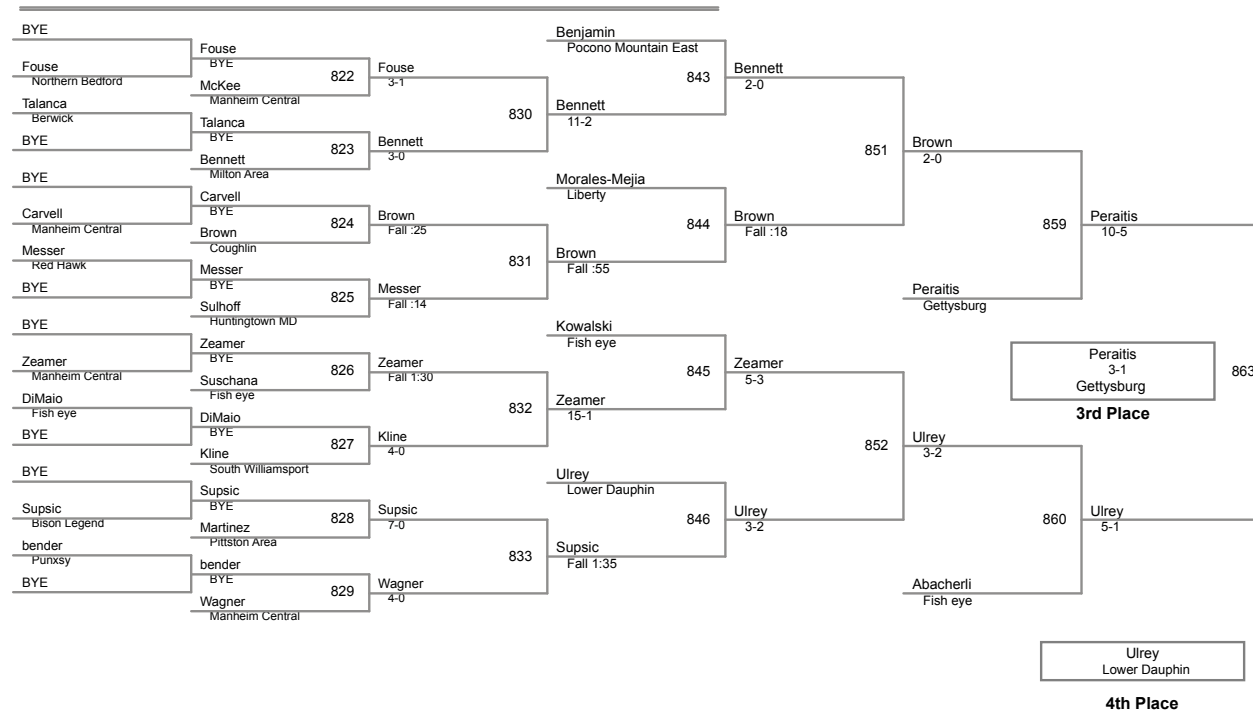

2016 LHU Classic Senior High
Senior High Division (on Mat 8)

147 Lbs