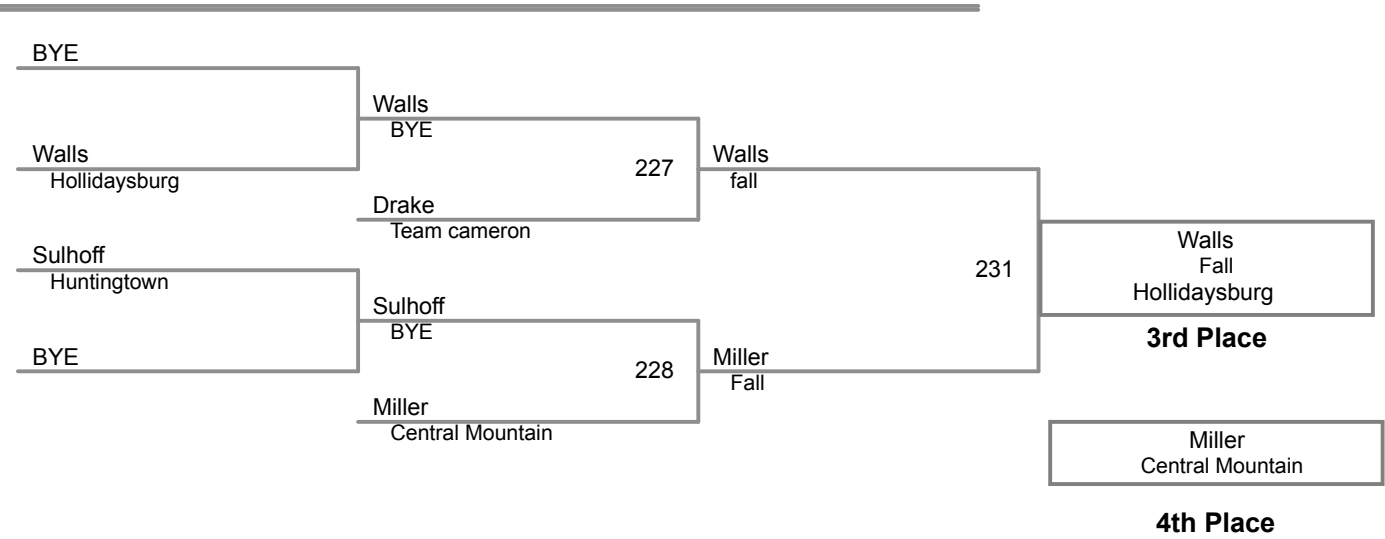

**2015 LHU Classic Youth
Jr. High 13 and 14 (on Mat 2)**

145 Lbs