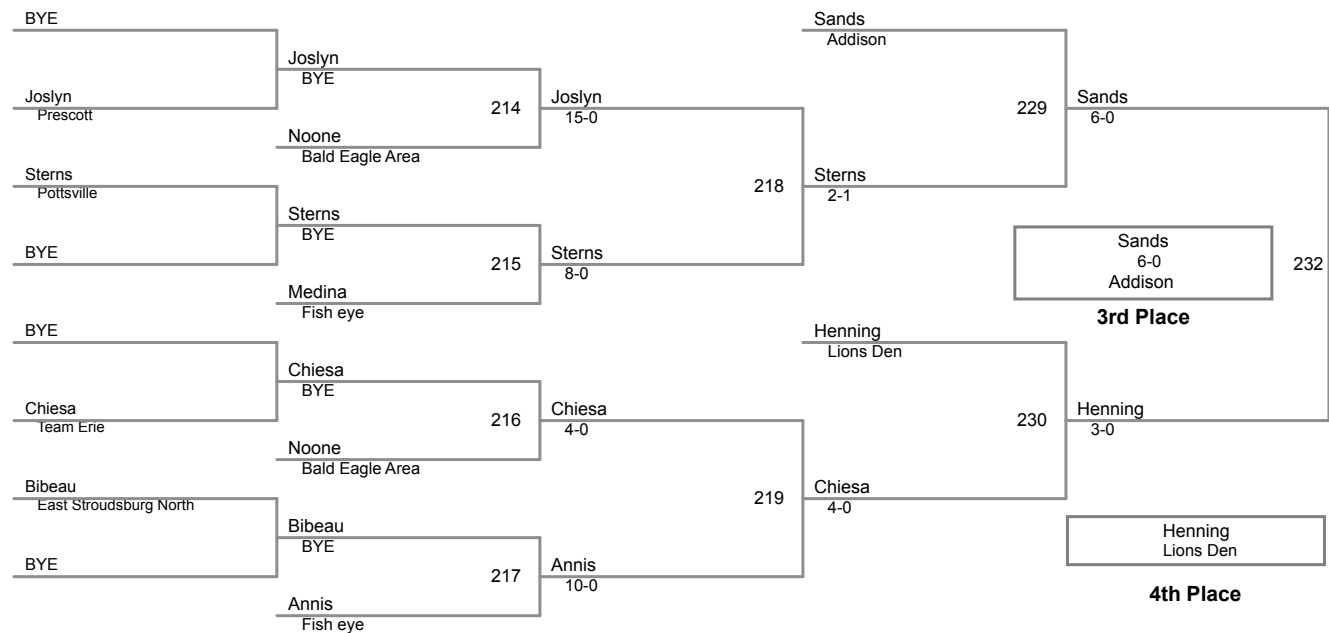

2015 LHU Classic Youth
Midget 9 and 10 (on Mat 2)

70 Lbs