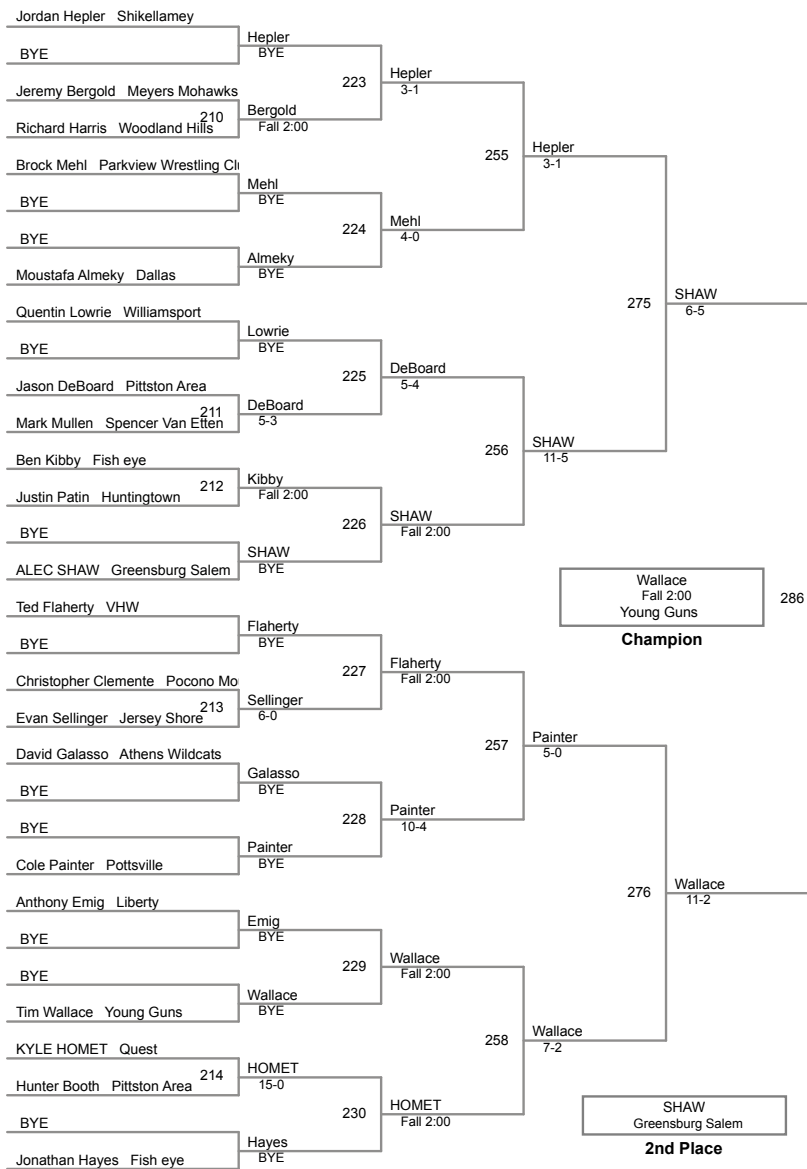

2016 LHU Classic Senior High
Senior High Division (on Mat 2)

172 Lbs