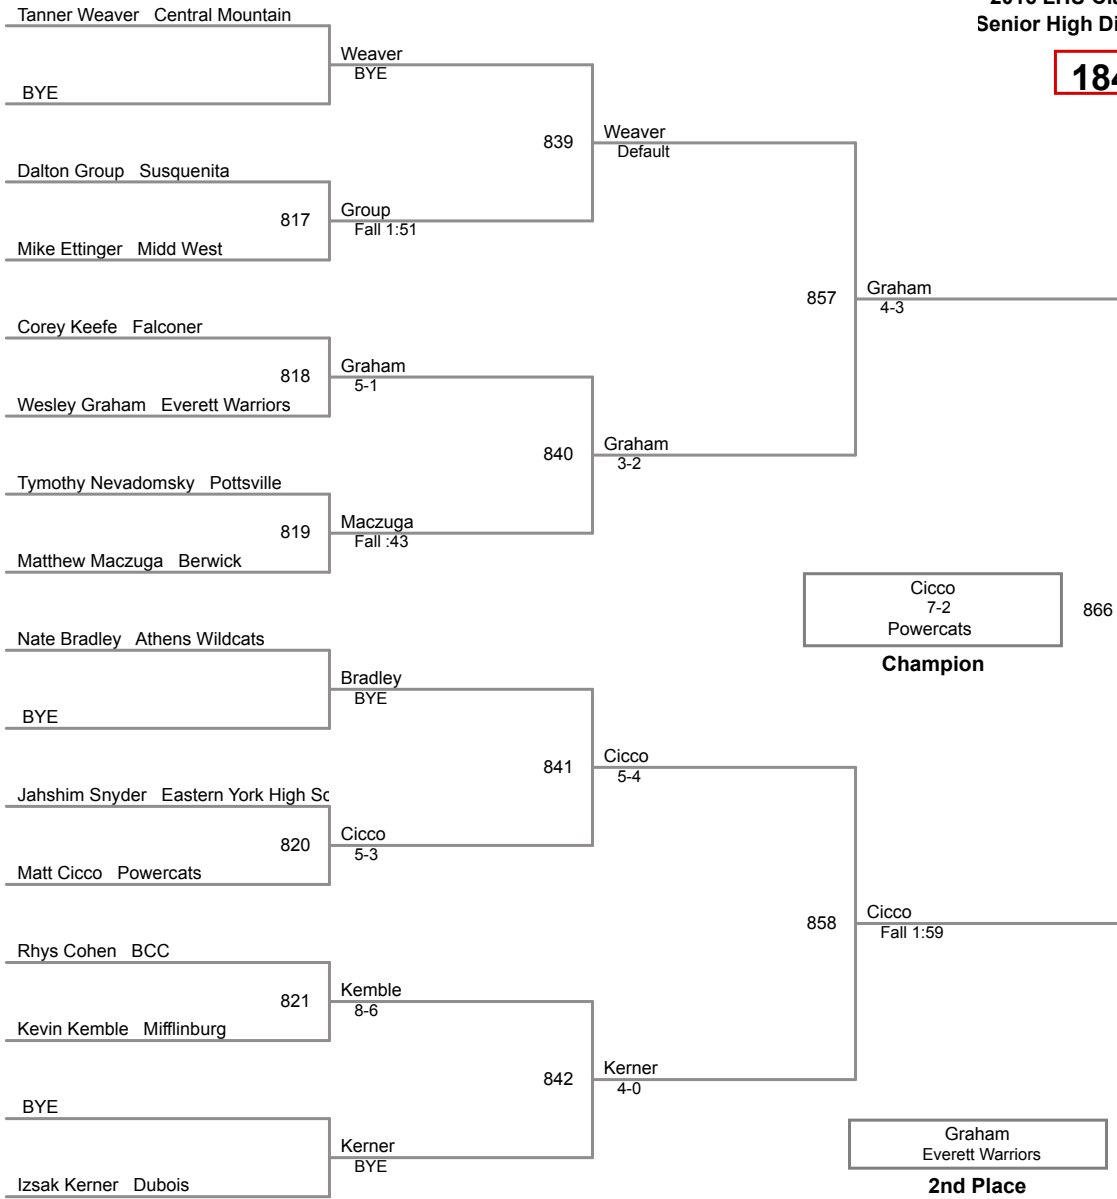

2016 LHU Classic Senior High
Senior High Division (on Mat 8)

184 Lbs