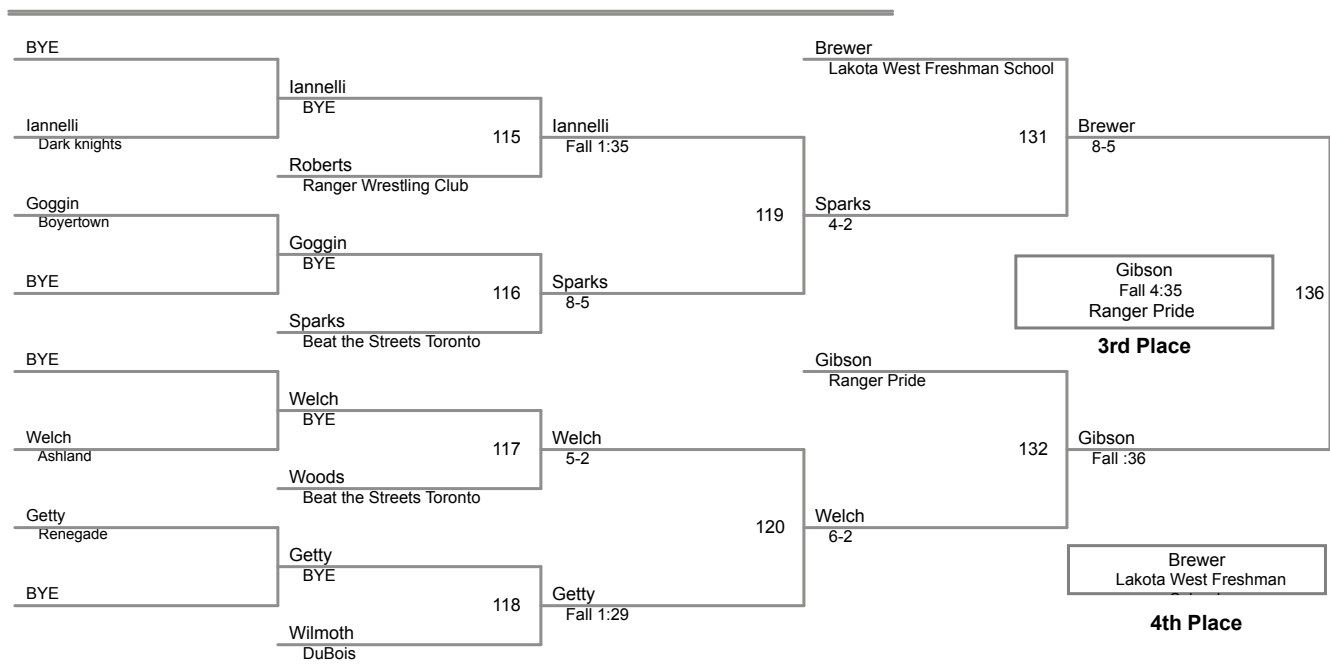

2015 LHU Classic Youth
Jr. High 13 and 14 (on Mat 1)

130 Lbs