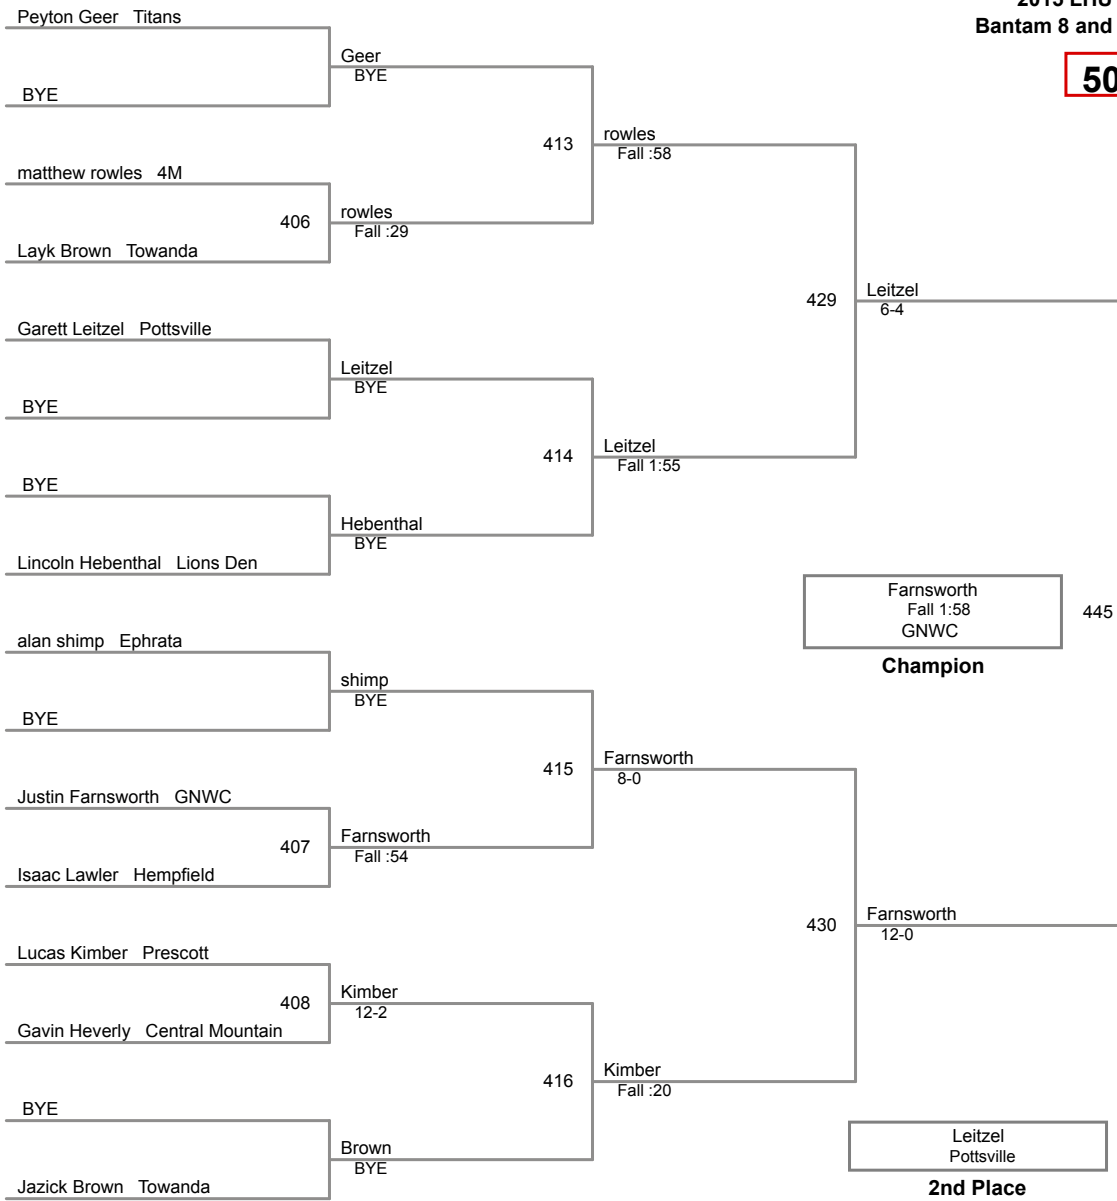

2015 LHU Classic Youth
Bantam 8 and Under (on Mat 4)

50 Lbs