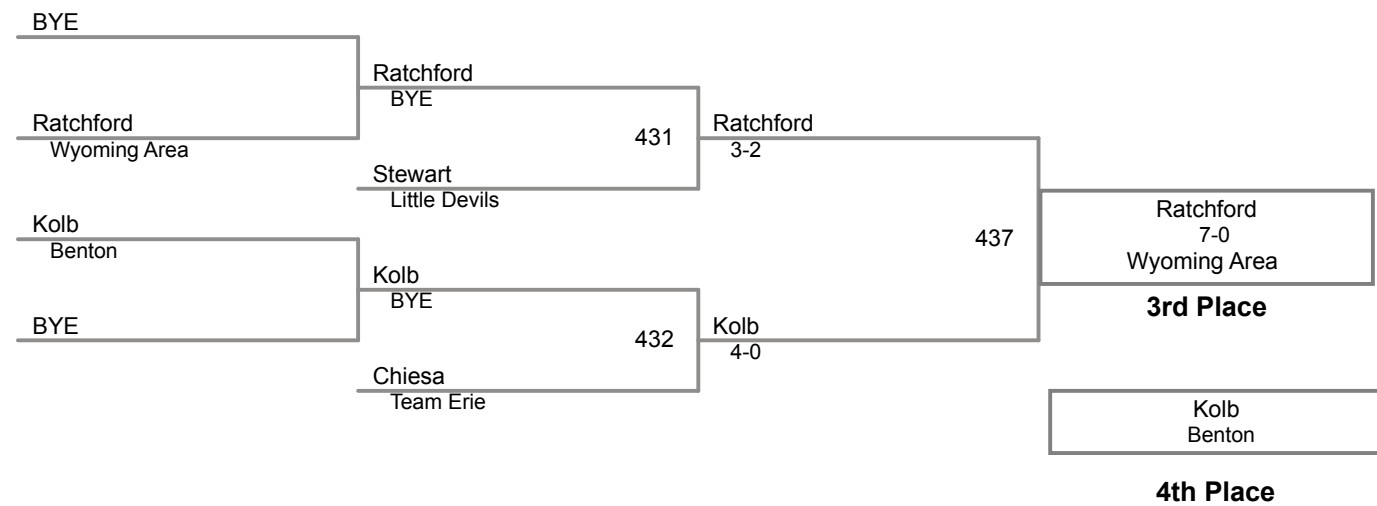

2015 LHU Classic Youth
Cadet 11 and 12 (on Mat 4)

75 Lbs