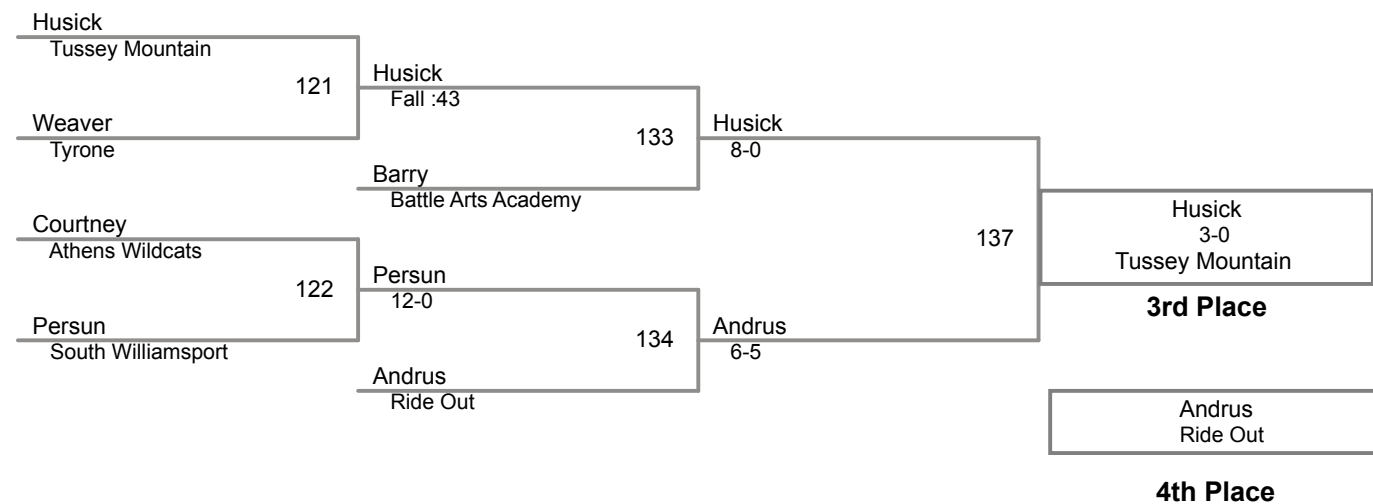

2015 LHU Classic Youth
Cadet 11 and 12 (on Mat 1)

80 Lbs