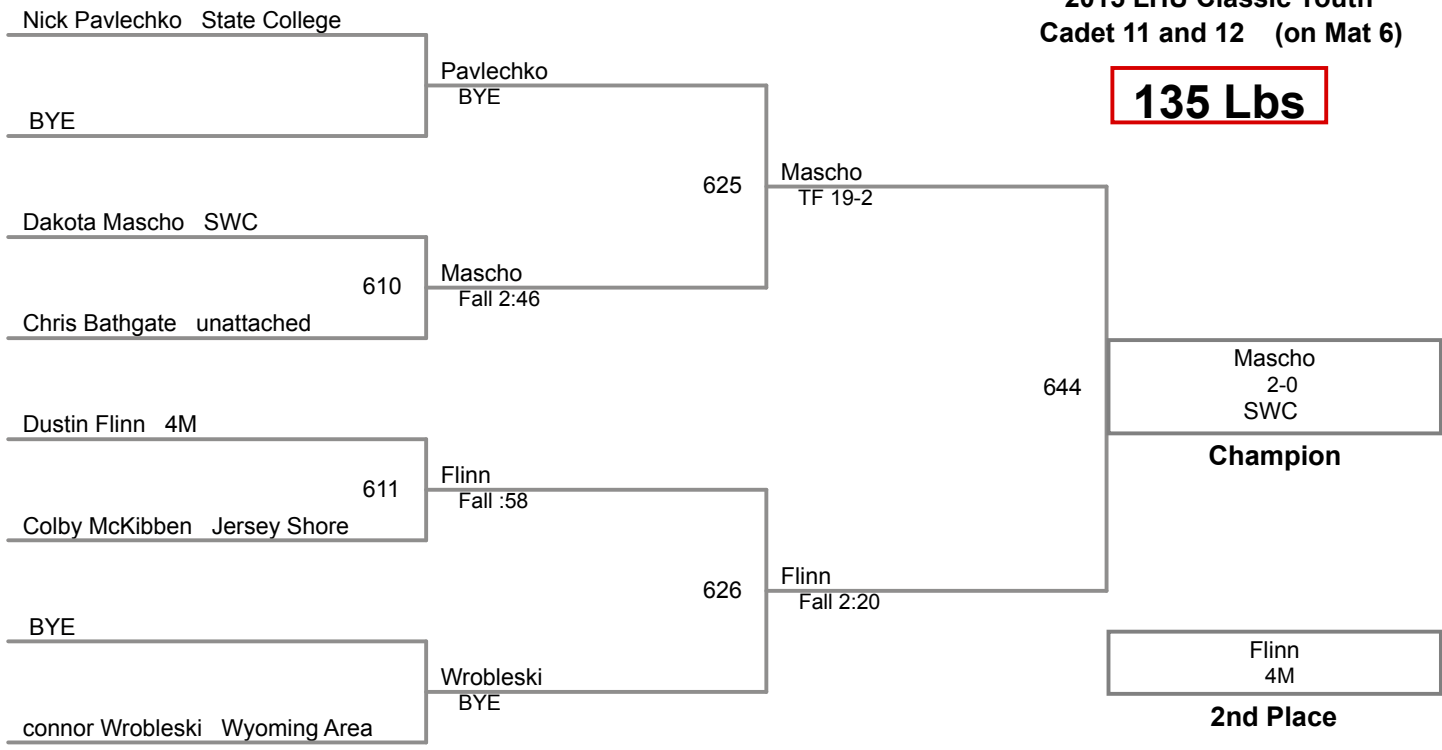

2015 LHU Classic Youth
Cadet 11 and 12 (on Mat 6)

135 Lbs