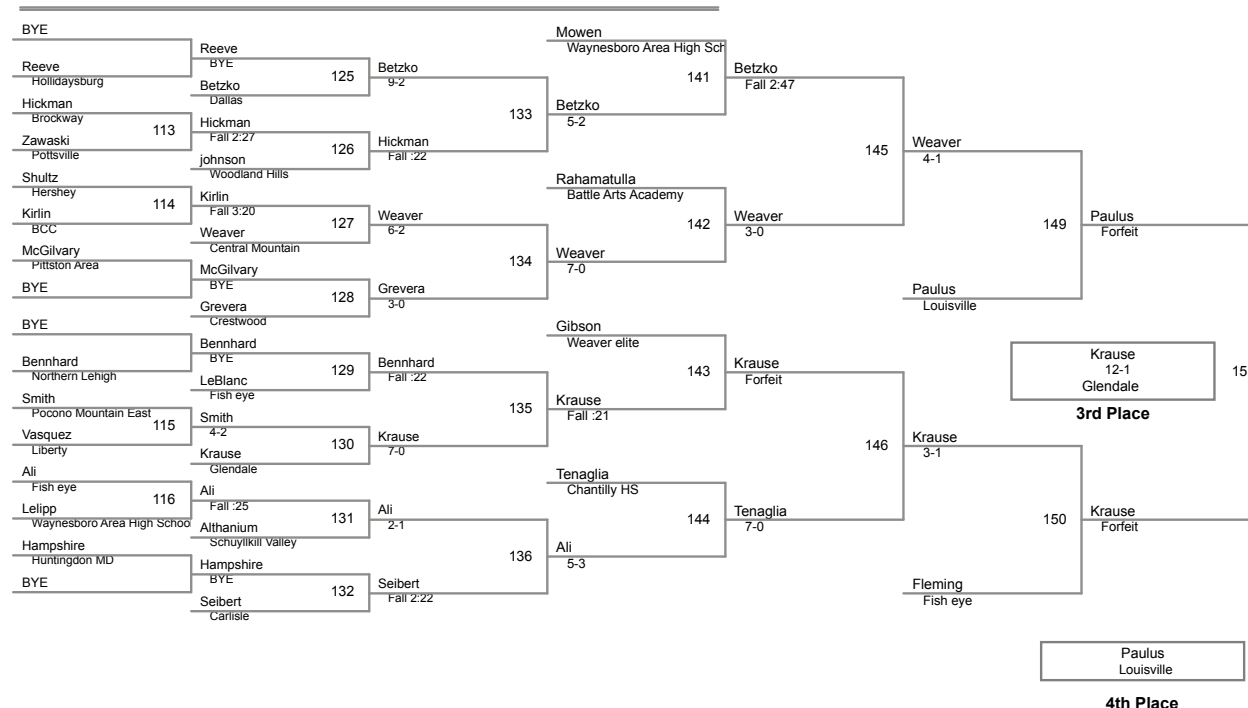

2016 LHU Classic Senior High
Senior High Division (on Mat 1)

154 Lbs