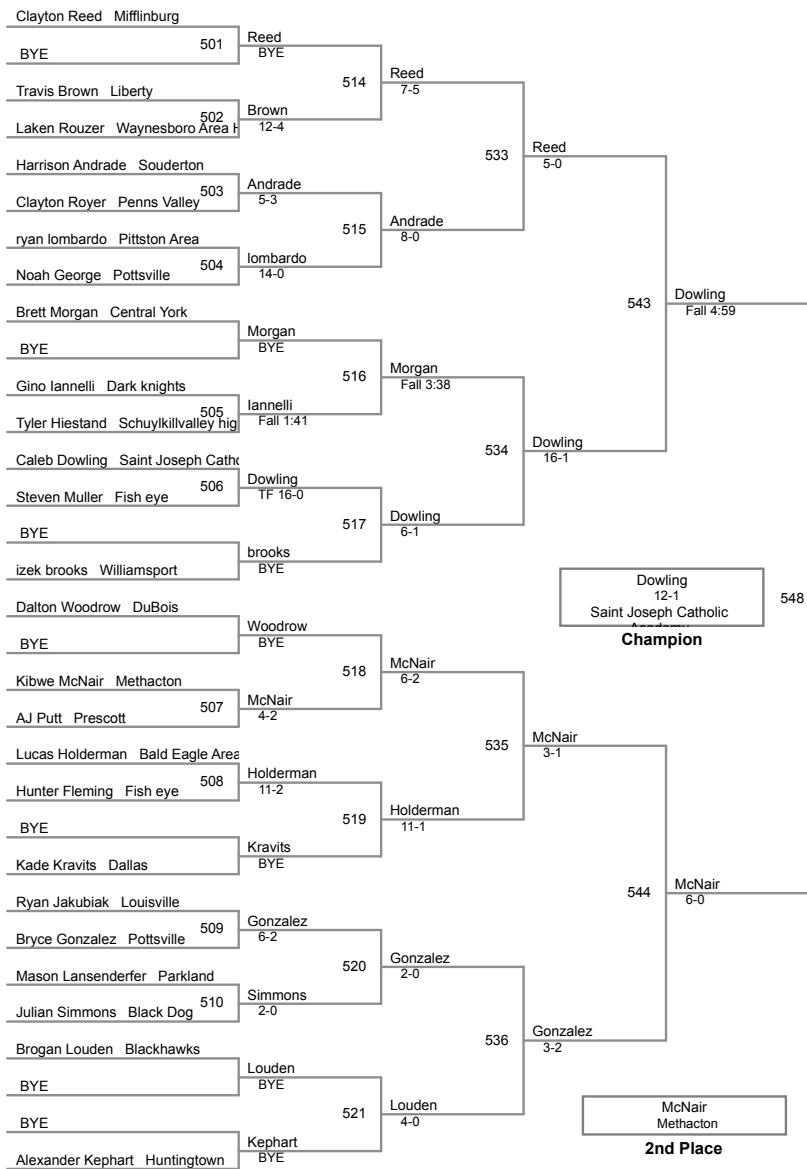

2016 LHU Classic Senior High
Senior High Division (on Mat 5)

128 Lbs