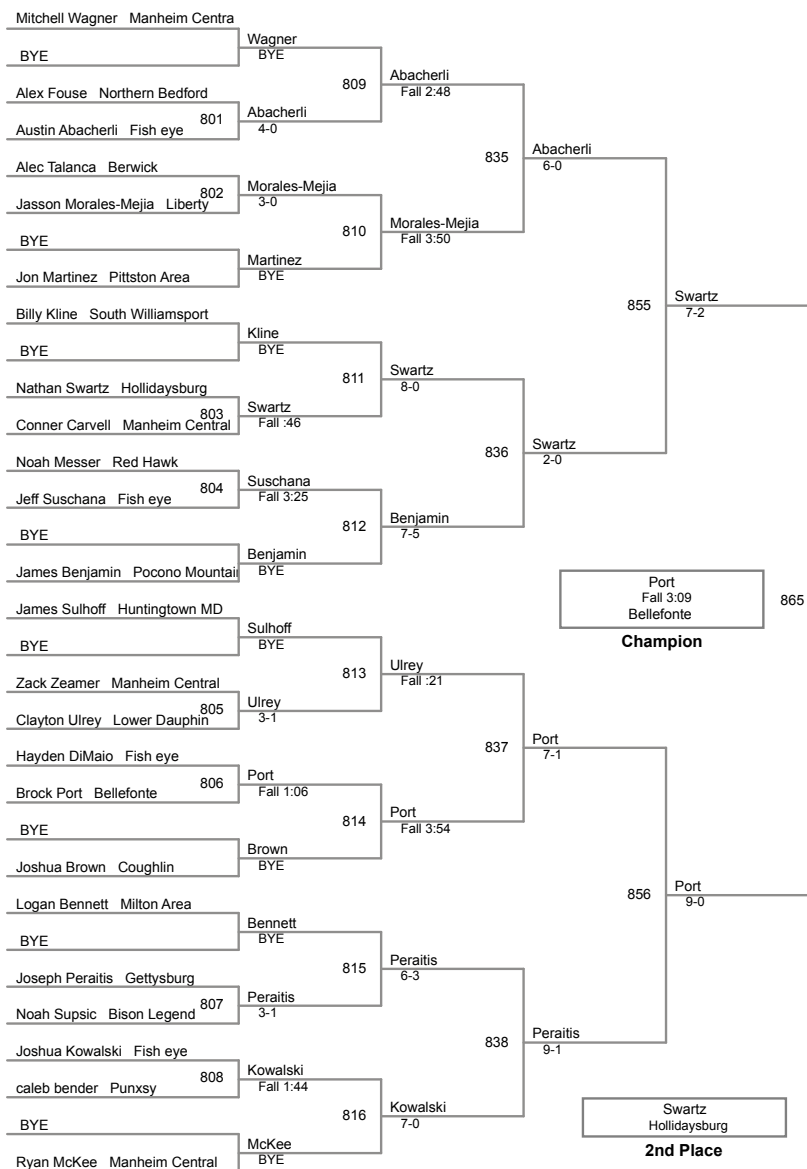

2016 LHU Classic Senior High
Senior High Division (on Mat 8)

147 Lbs