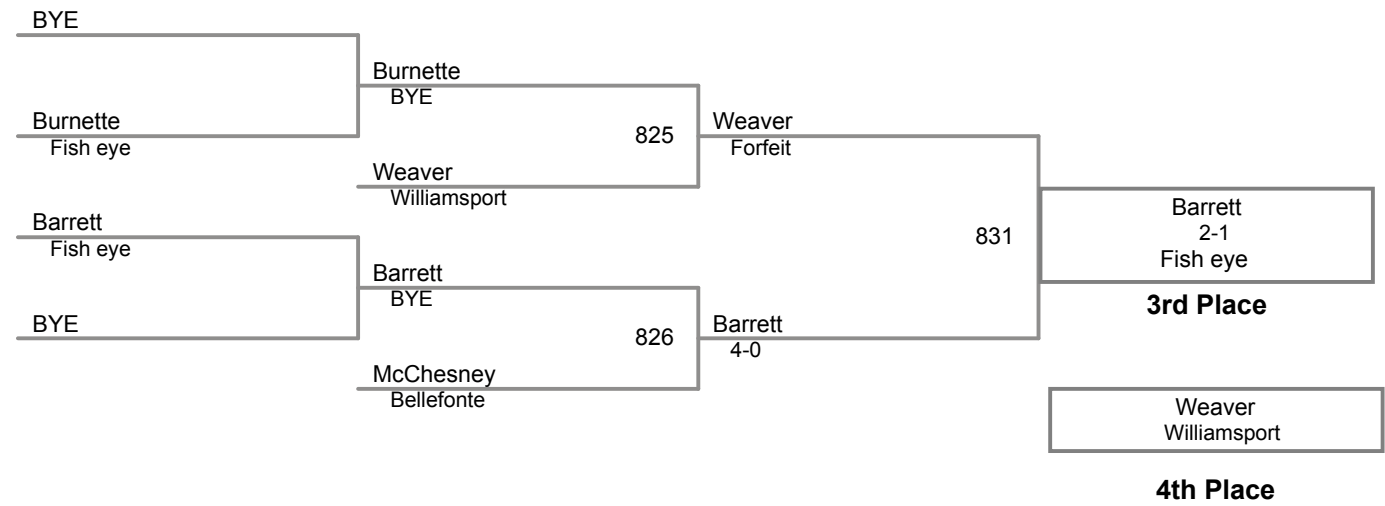

2015 LHU Classic Youth
Cadet 11 and 12 (on Mat 8)

90 Lbs