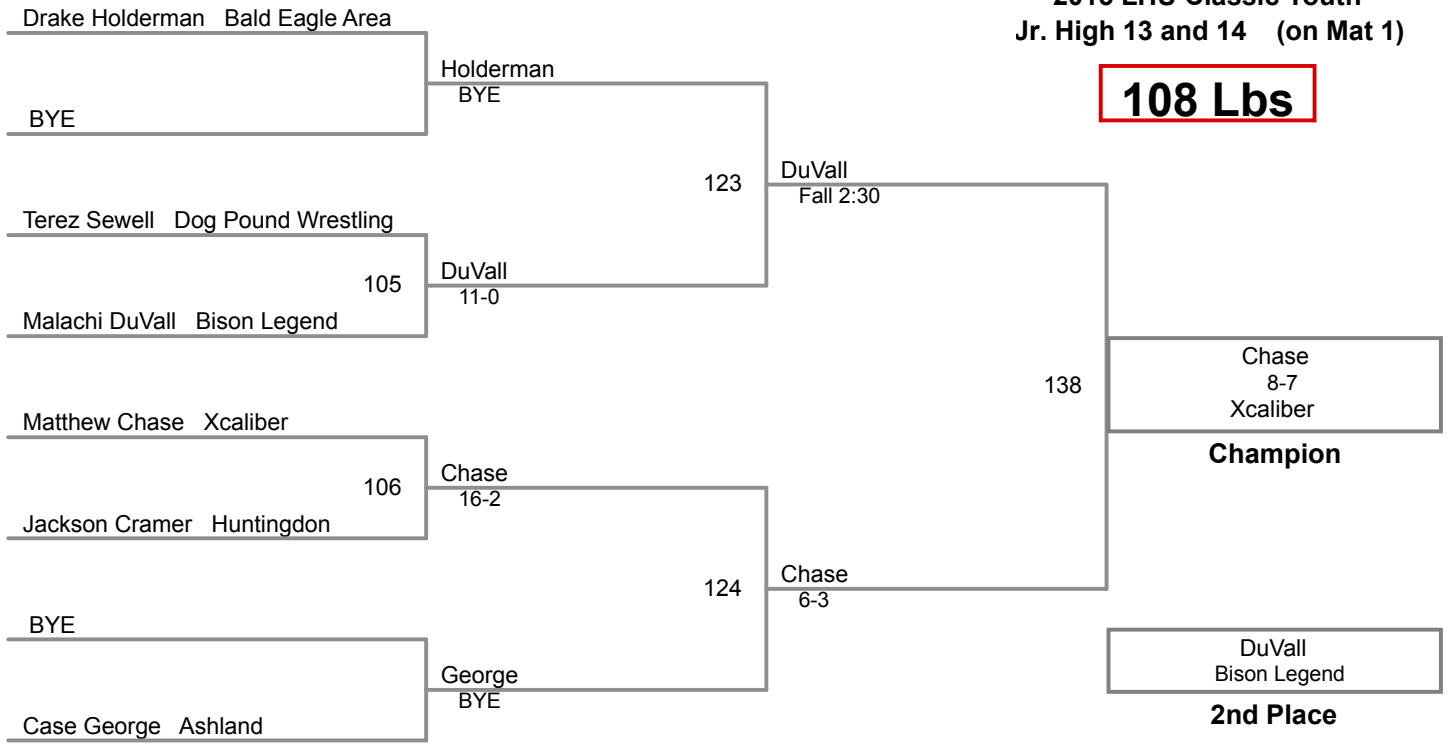

2015 LHU Classic Youth
Jr. High 13 and 14 (on Mat 1)

108 Lbs