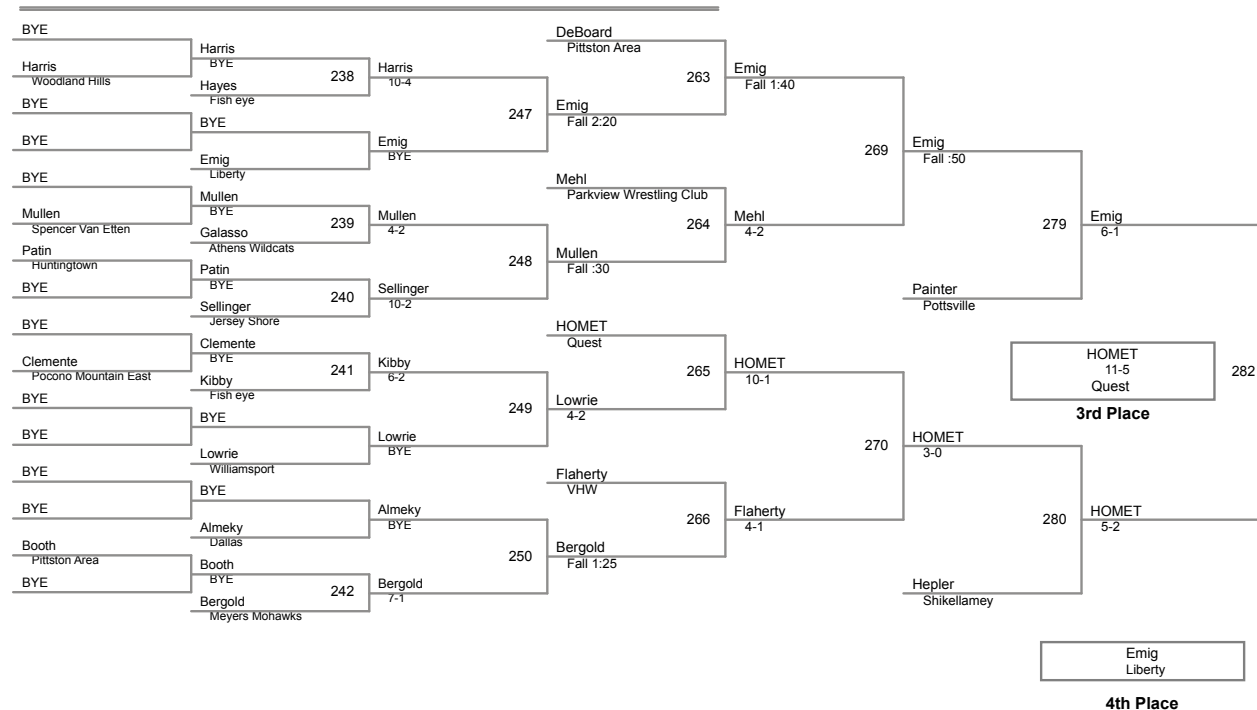

2016 LHU Classic Senior High
Senior High Division (on Mat 2)

172 Lbs