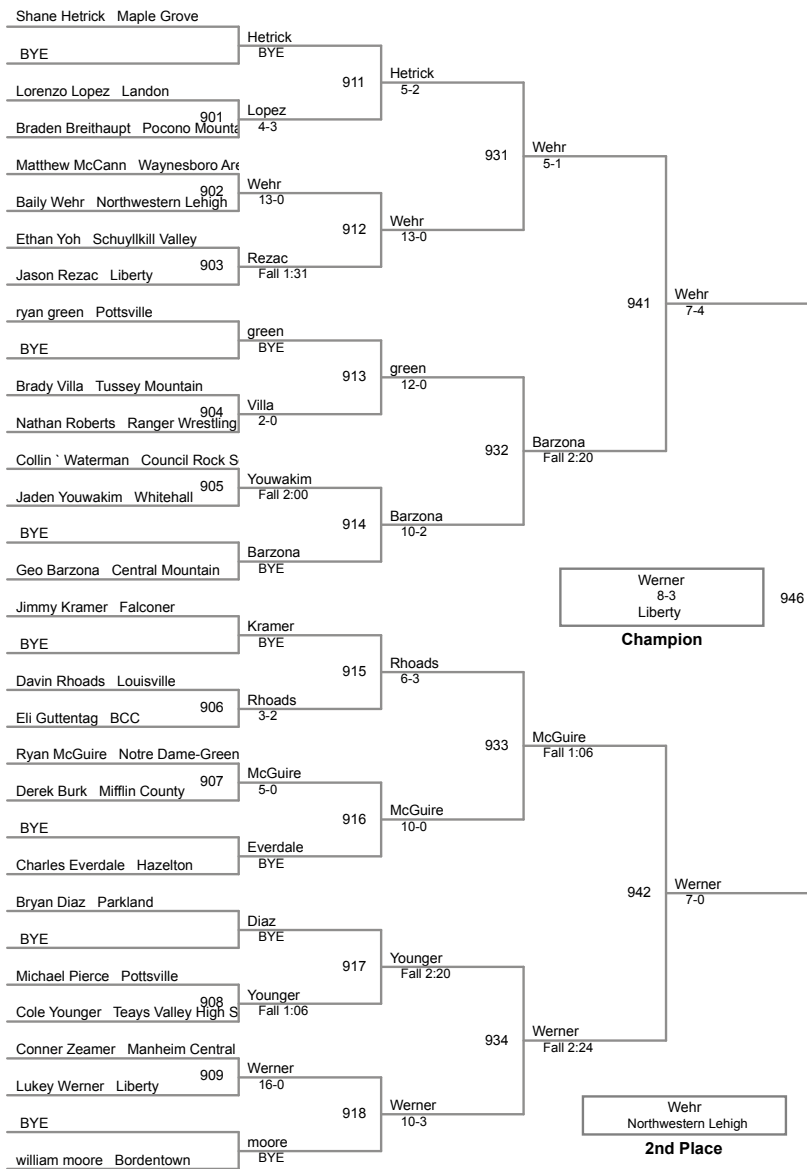

108 Lbs

2016 LHU Classic Senior High
Senior High Division (on Mat 2)

115 Lbs

2016 LHU Classic Senior High
Senior High Division (on Mat 9)

122 Lbs

2016 LHU Classic Senior High
Senior High Division (on Mat 5)