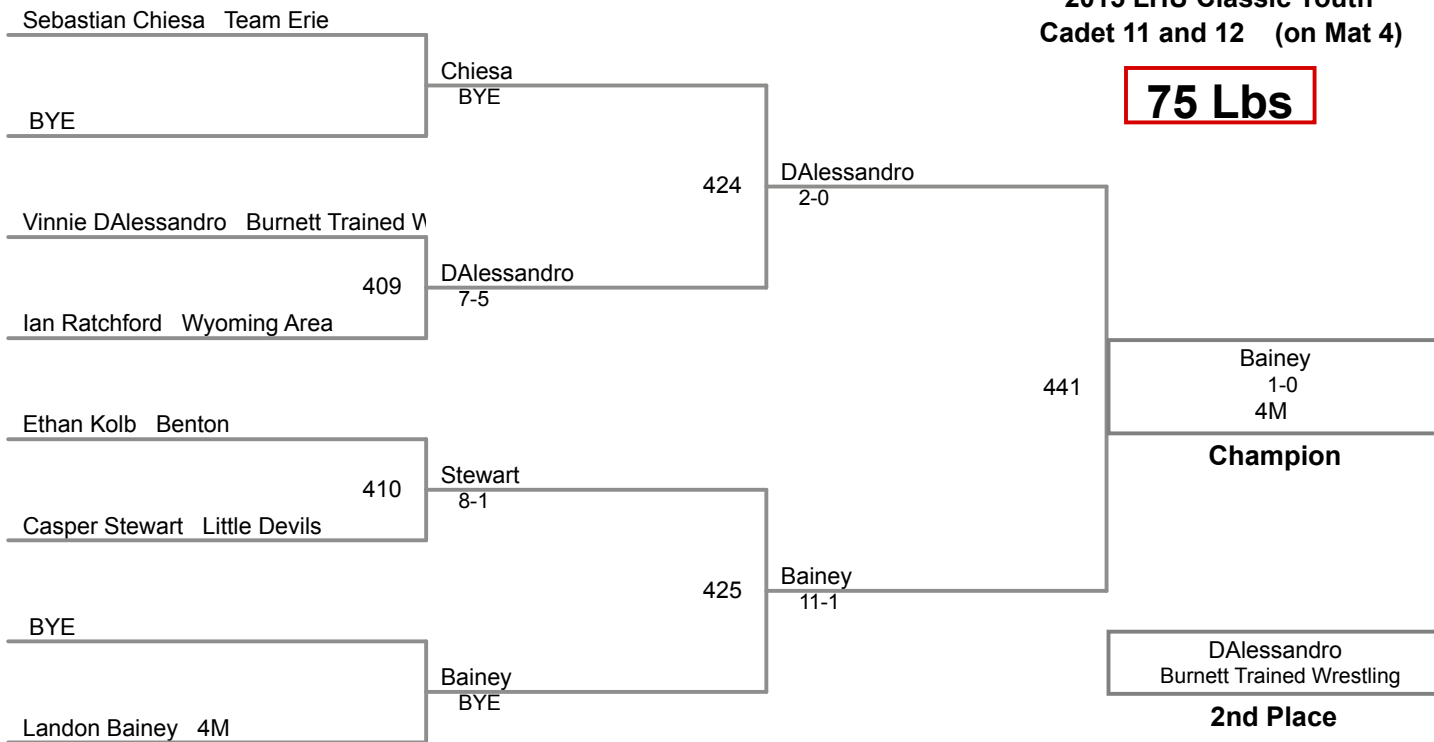

2015 LHU Classic Youth
Cadet 11 and 12 (on Mat 4)

75 Lbs