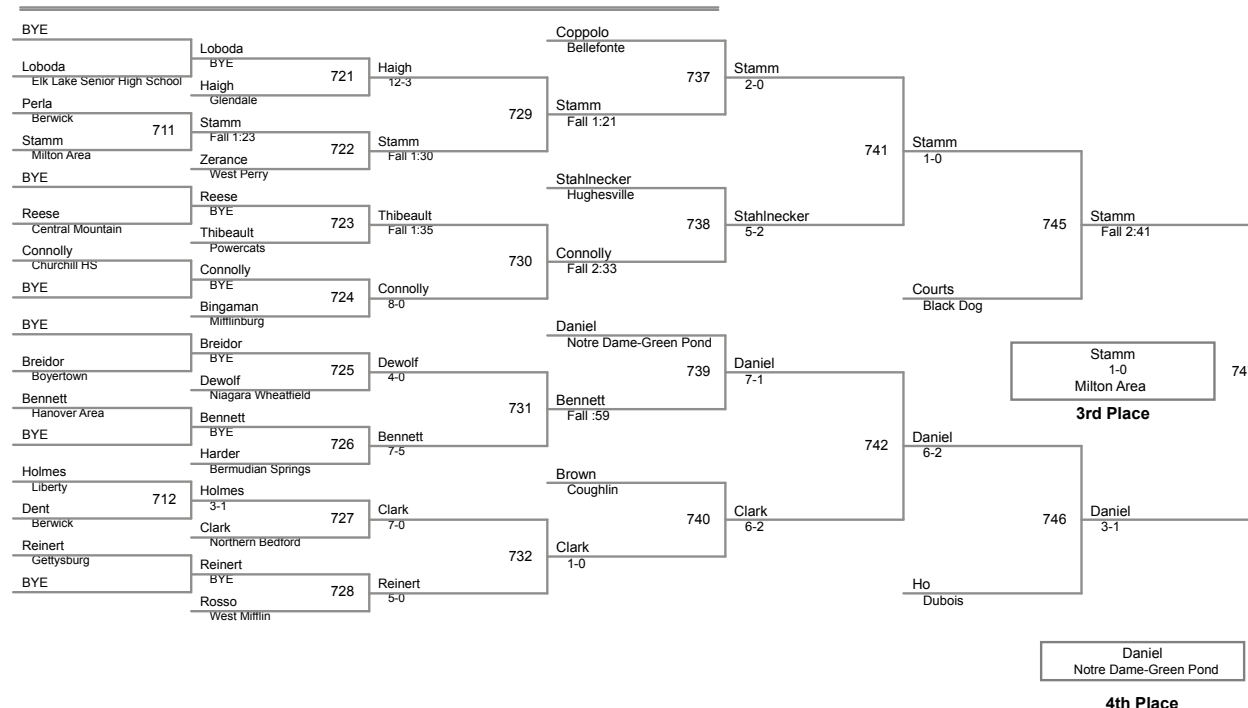

128 Lbs

2016 LHU Classic Senior High
Senior High Division (on Mat 3)

134 Lbs

2016 LHU Classic Senior High
Senior High Division (on Mat 7)

140 Lbs

2016 LHU Classic Senior High
Senior High Division (on Mat 8)