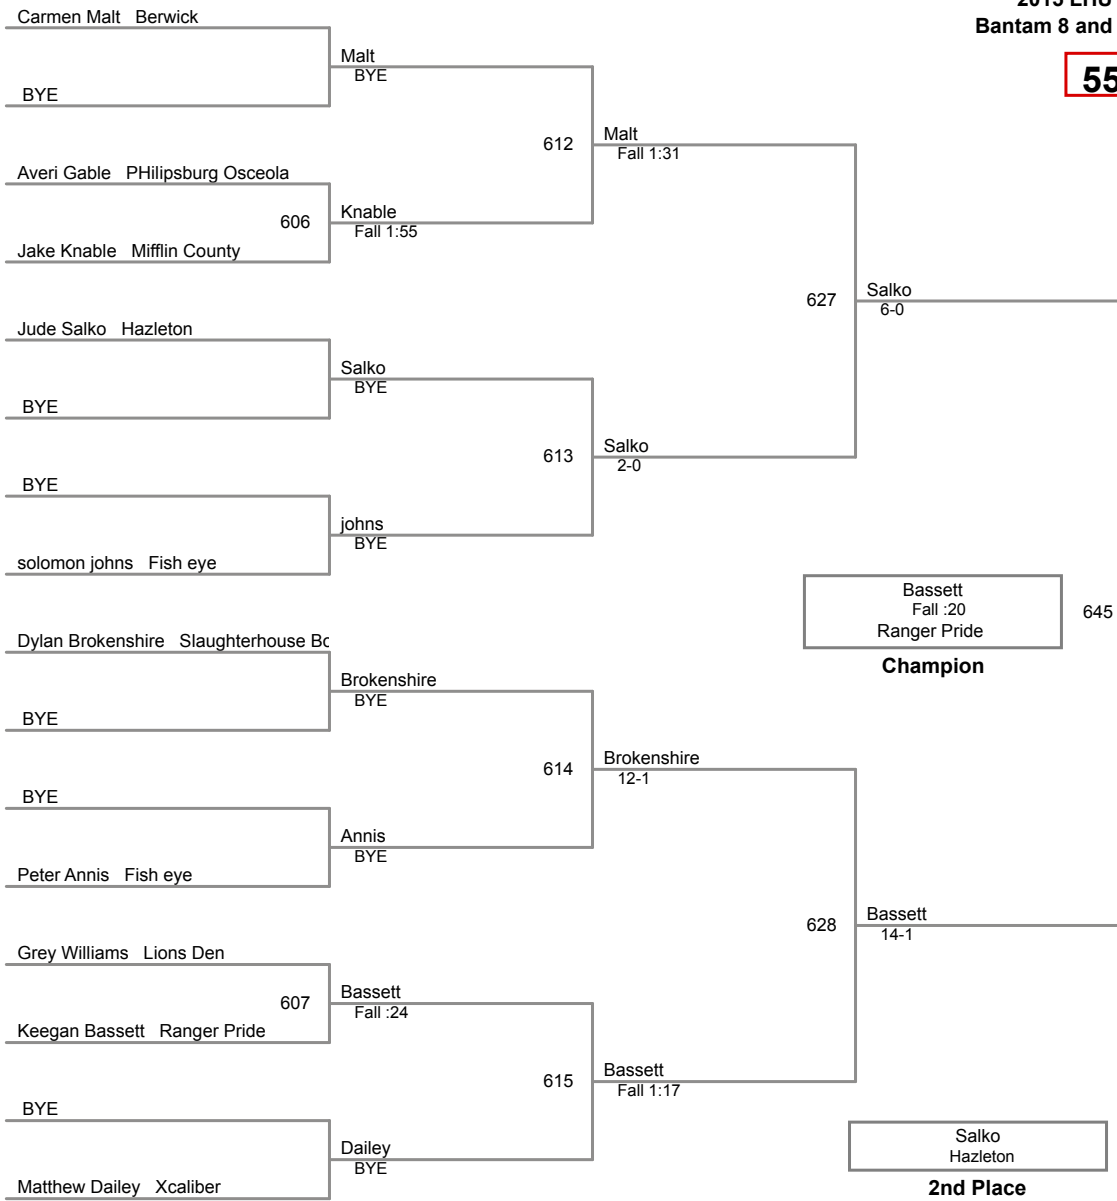

2015 LHU Classic Youth
Bantam 8 and Under (on Mat 6)

55 Lbs