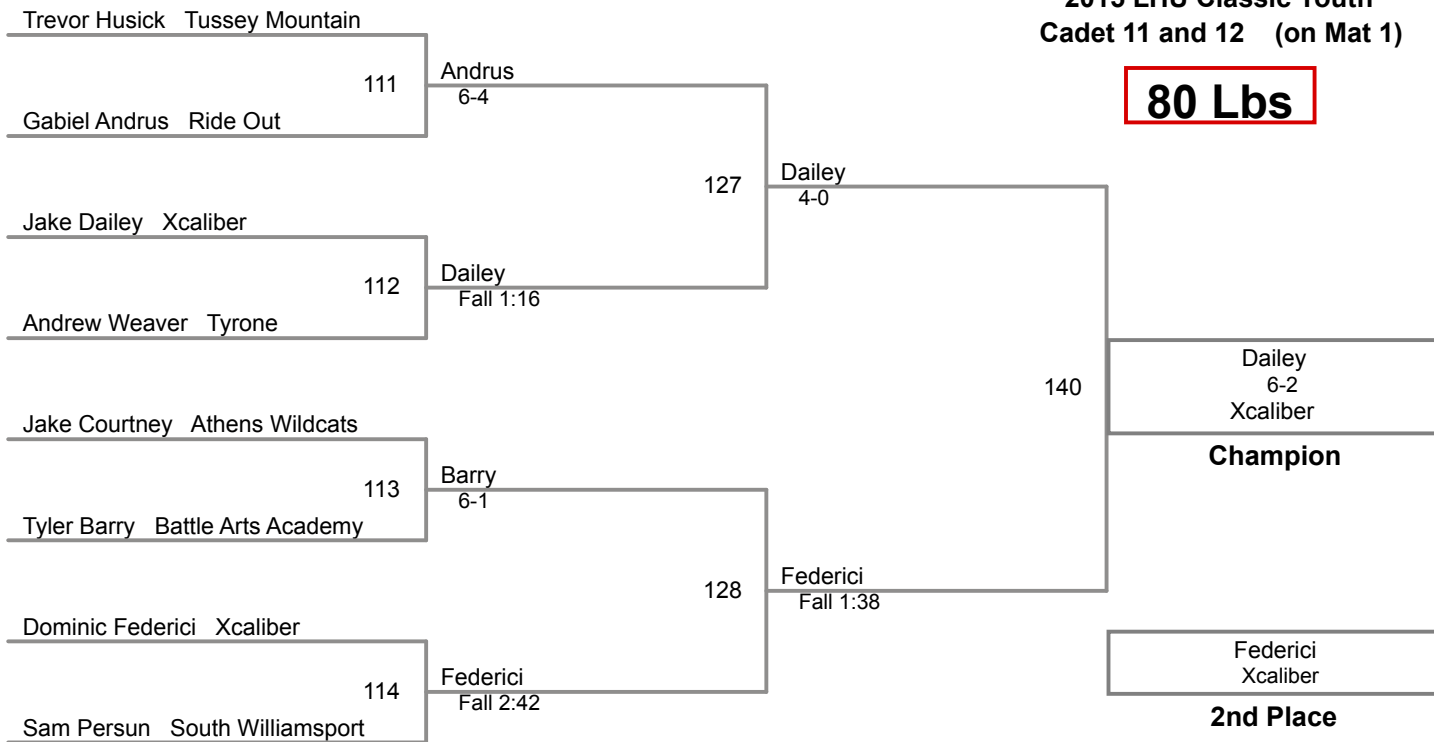

2015 LHU Classic Youth
Cadet 11 and 12 (on Mat 1)

80 Lbs