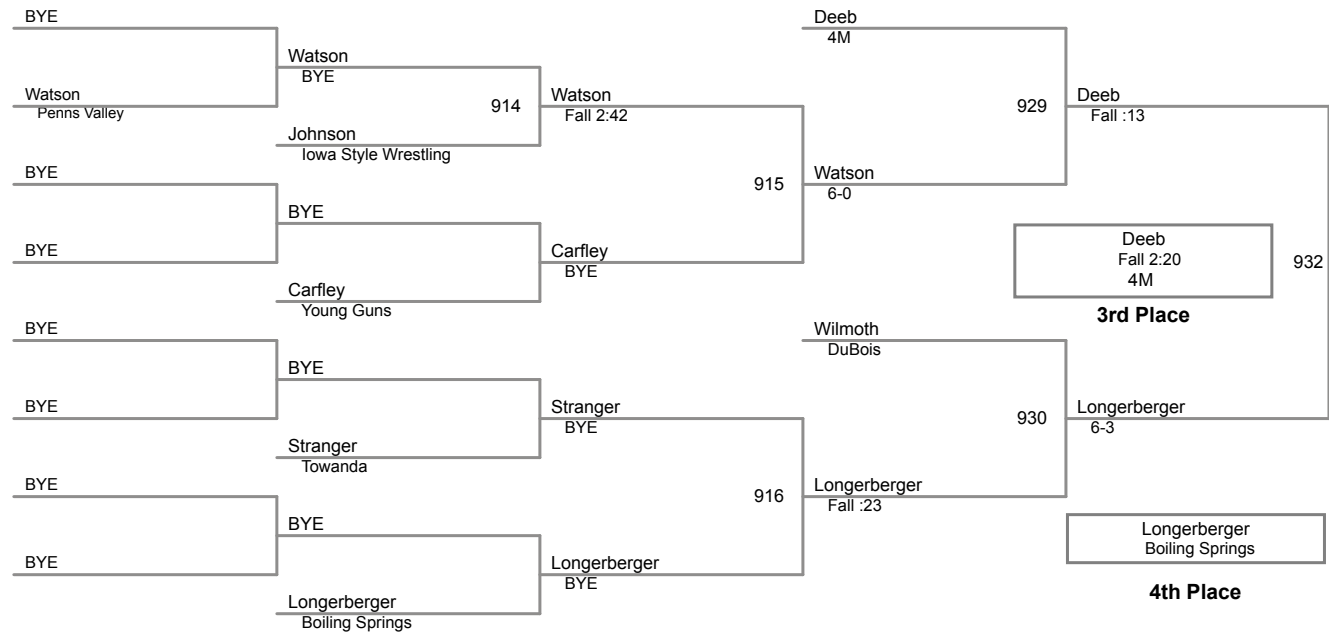

2015 LHU Classic Youth
Bantam 8 and Under (on Mat 4)

50 Lbs

2015 LHU Classic Youth
Bantam 8 and Under (on Mat 6)

55 Lbs

2015 LHU Classic Youth
Bantam 8 and Under (on Mat 9)

60 Lbs

5 Man Round Robin

2015 LHU Classic Youth
3antam 8 and Under (on Mat 6)