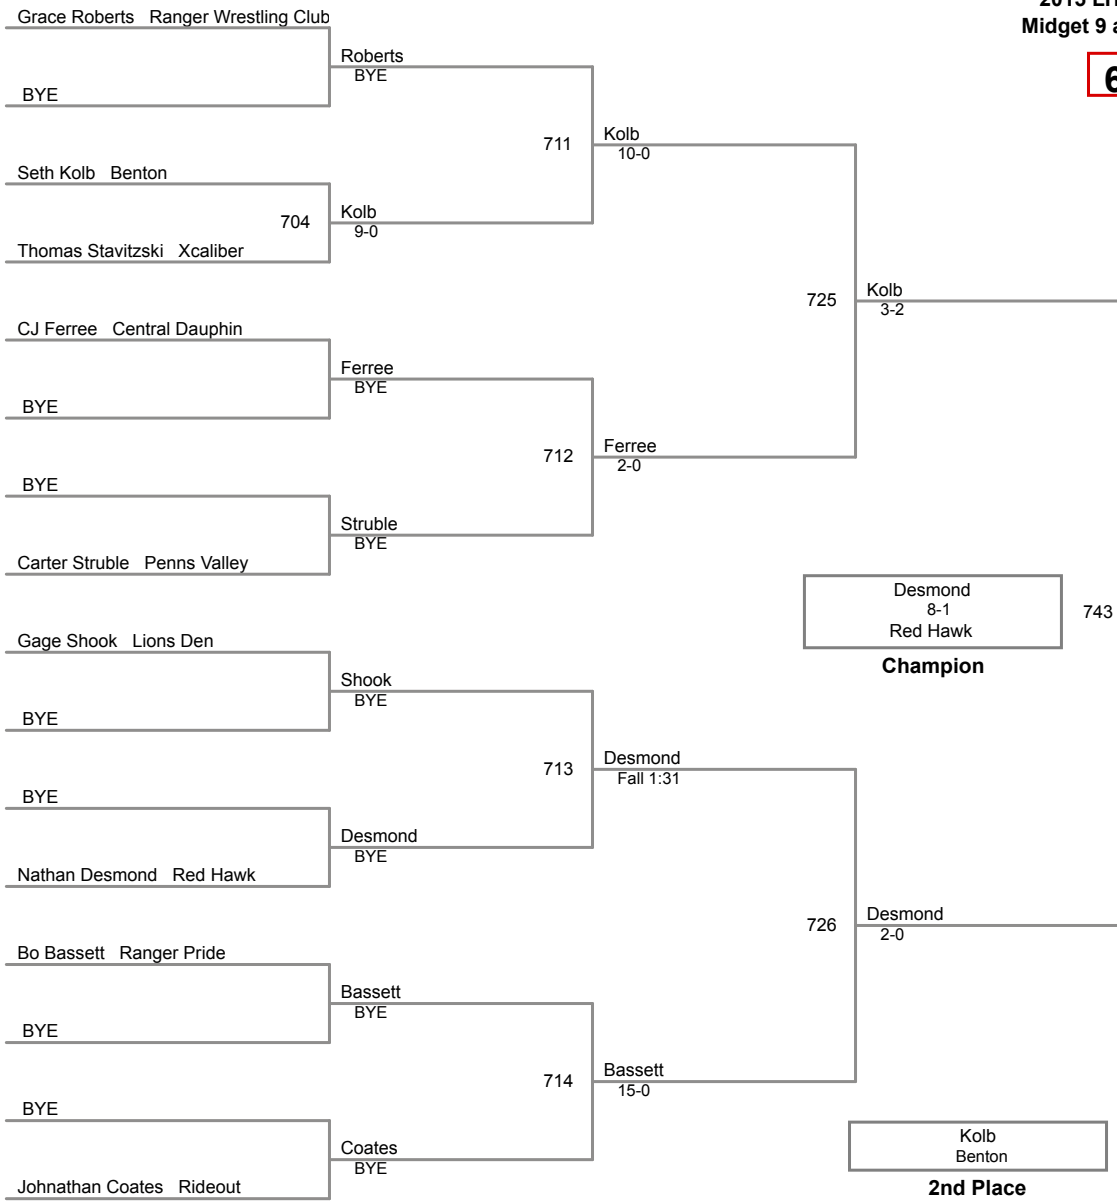

2015 LHU Classic Youth
Midget 9 and 10 (on Mat 7)

65 Lbs