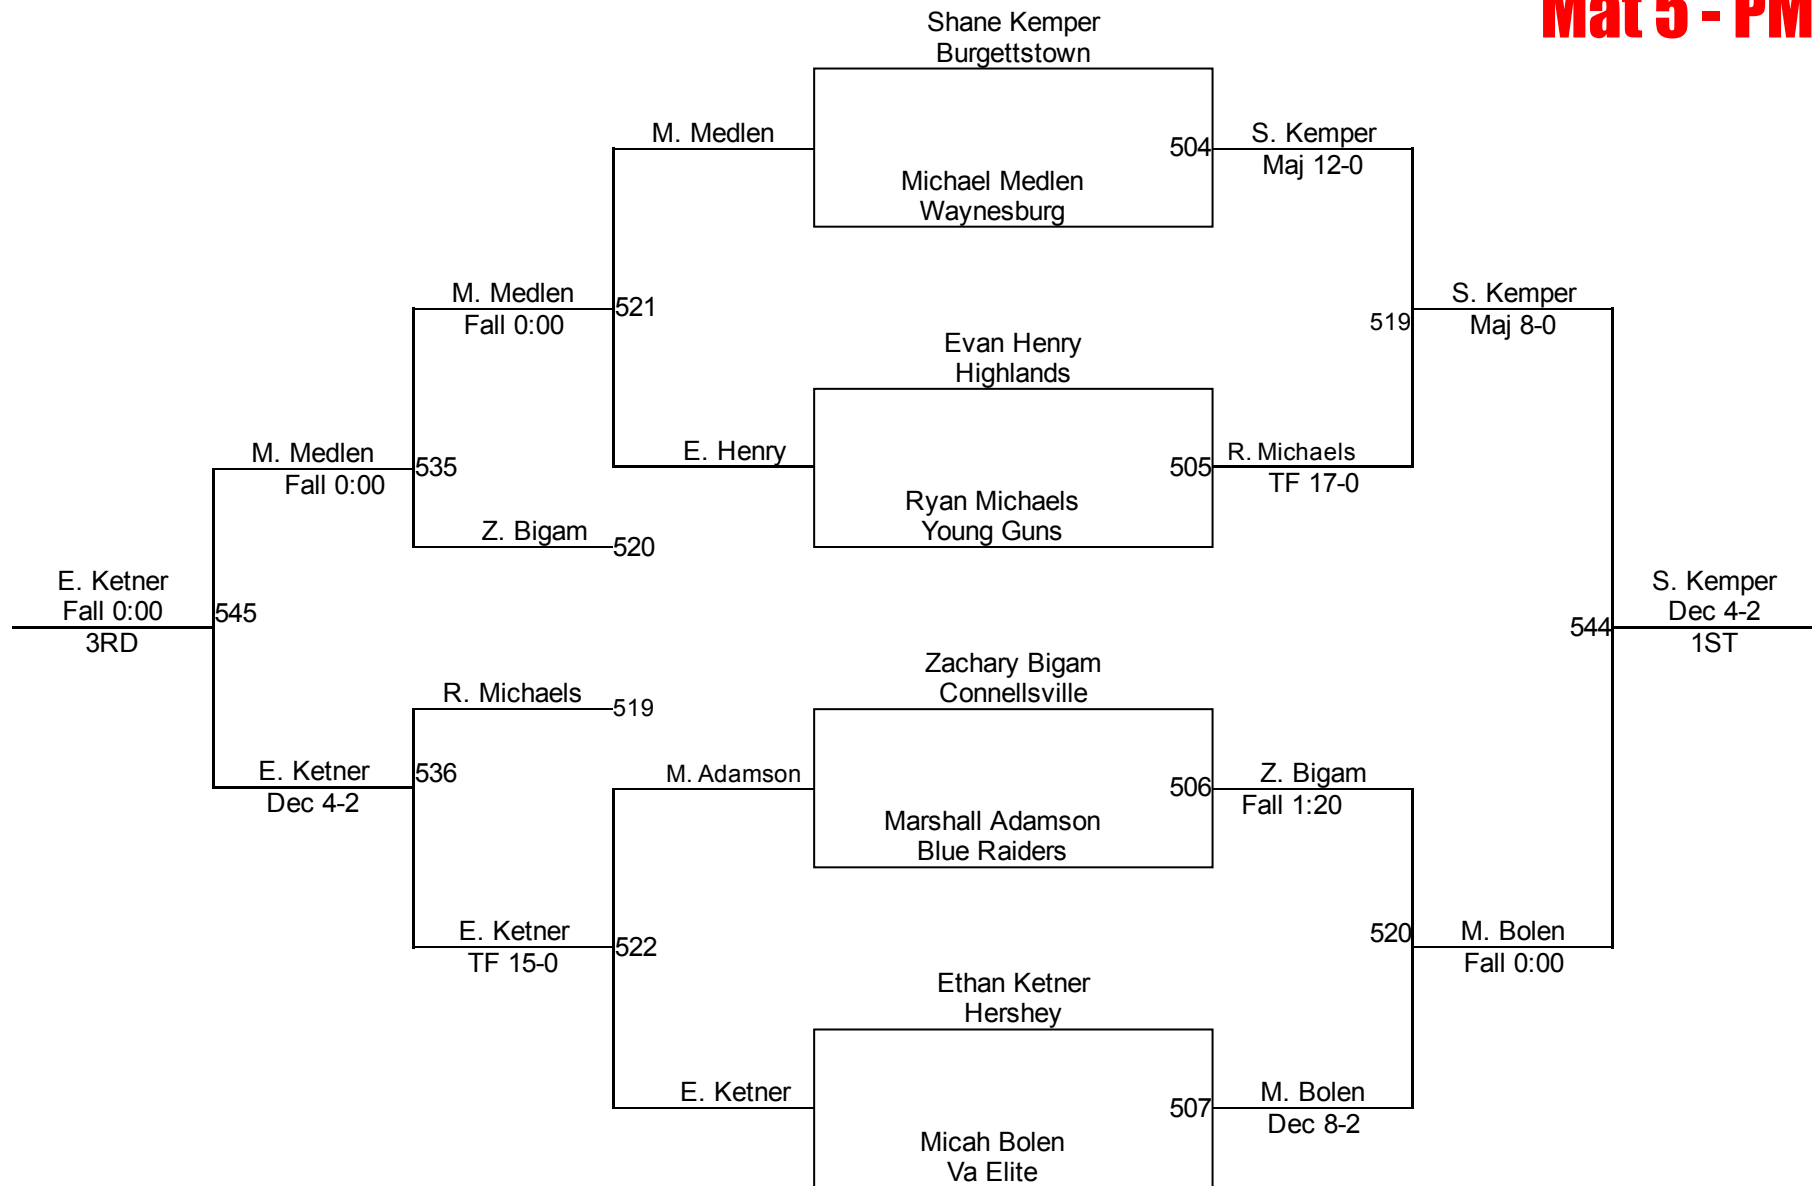

Connellsville King Of The Mat

Junior High 107
Mat 5 - PM