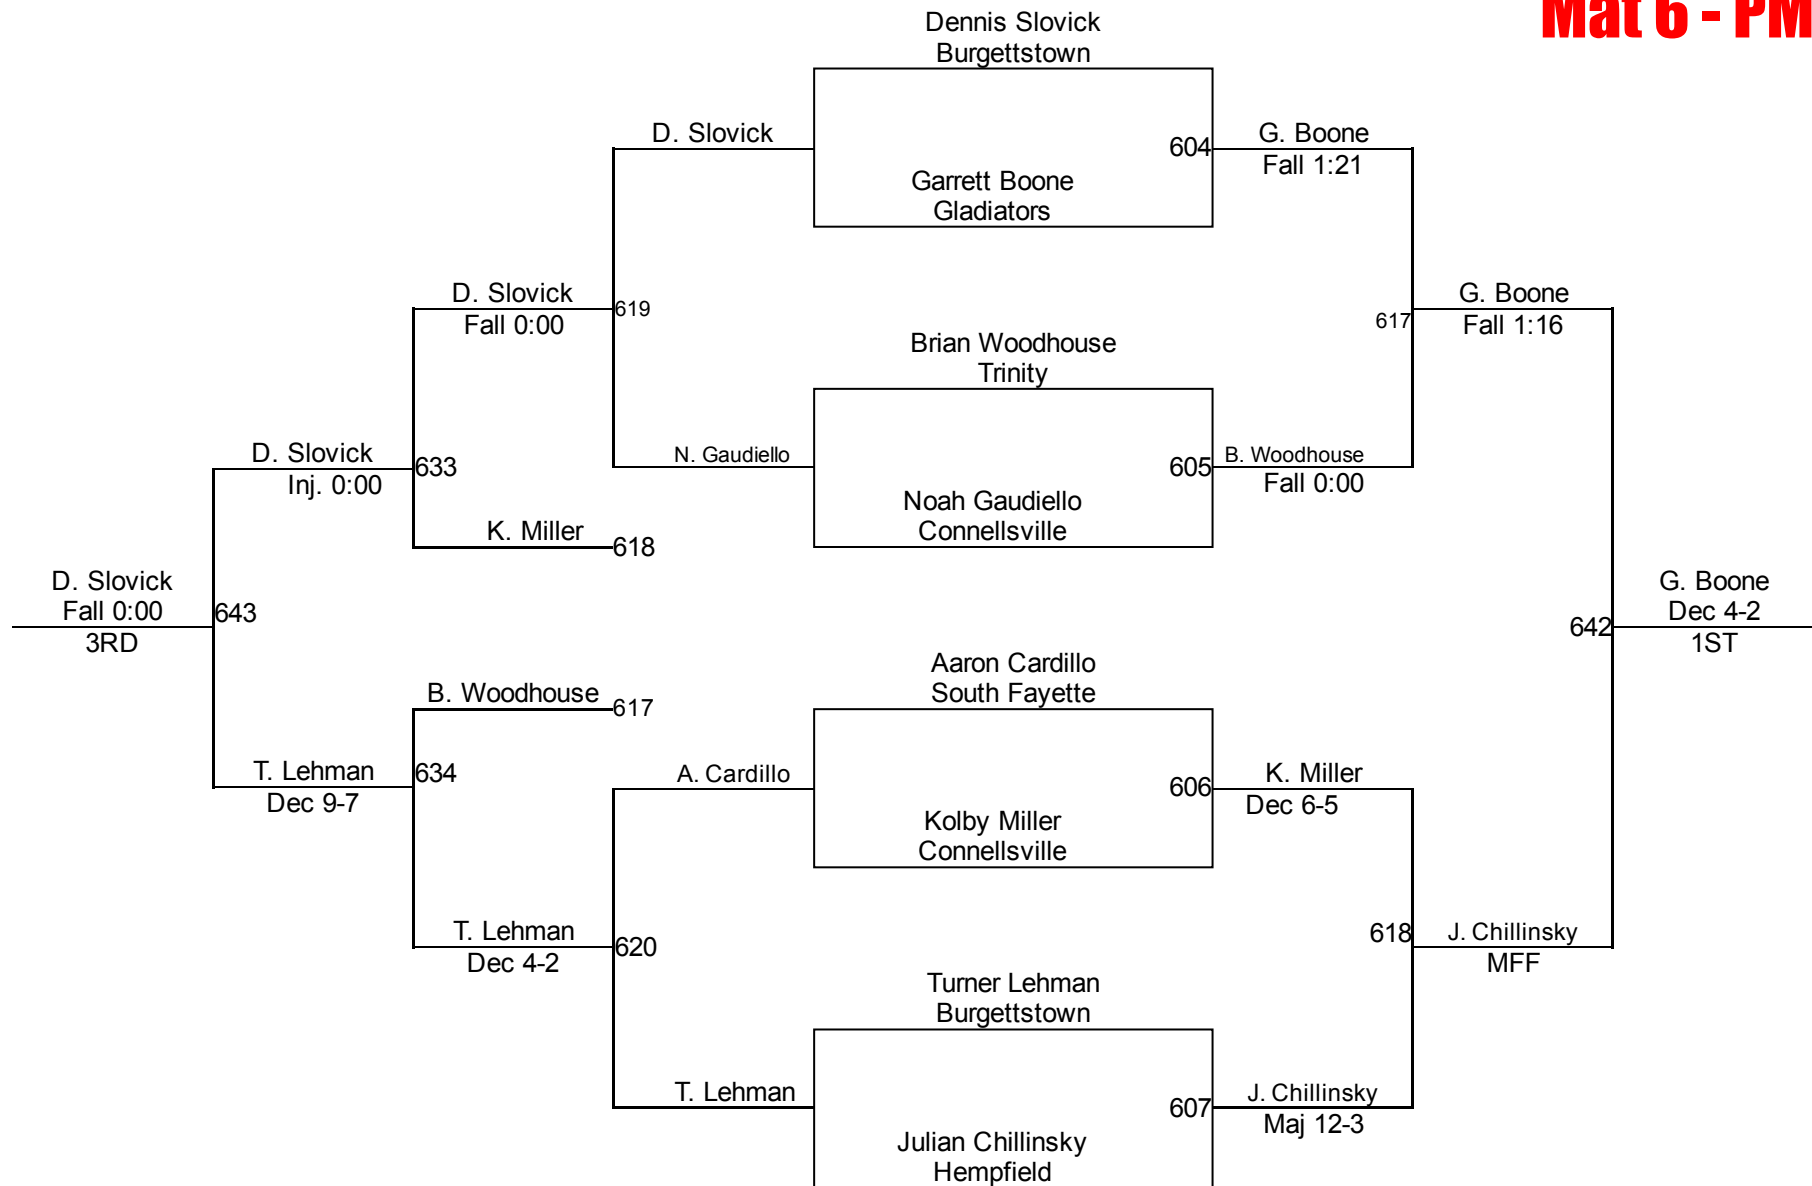

Junior High 132
Mat 6 - PM

Connellsville King Of The Mat

Junior High 140
Mat 6 - PM

Connellsville King Of The Mat

Junior High 147
Mat 6 - PM

Connellsville King Of The Mat

Junior High 157
Mat 6 - PM

Connellsville King Of The Mat