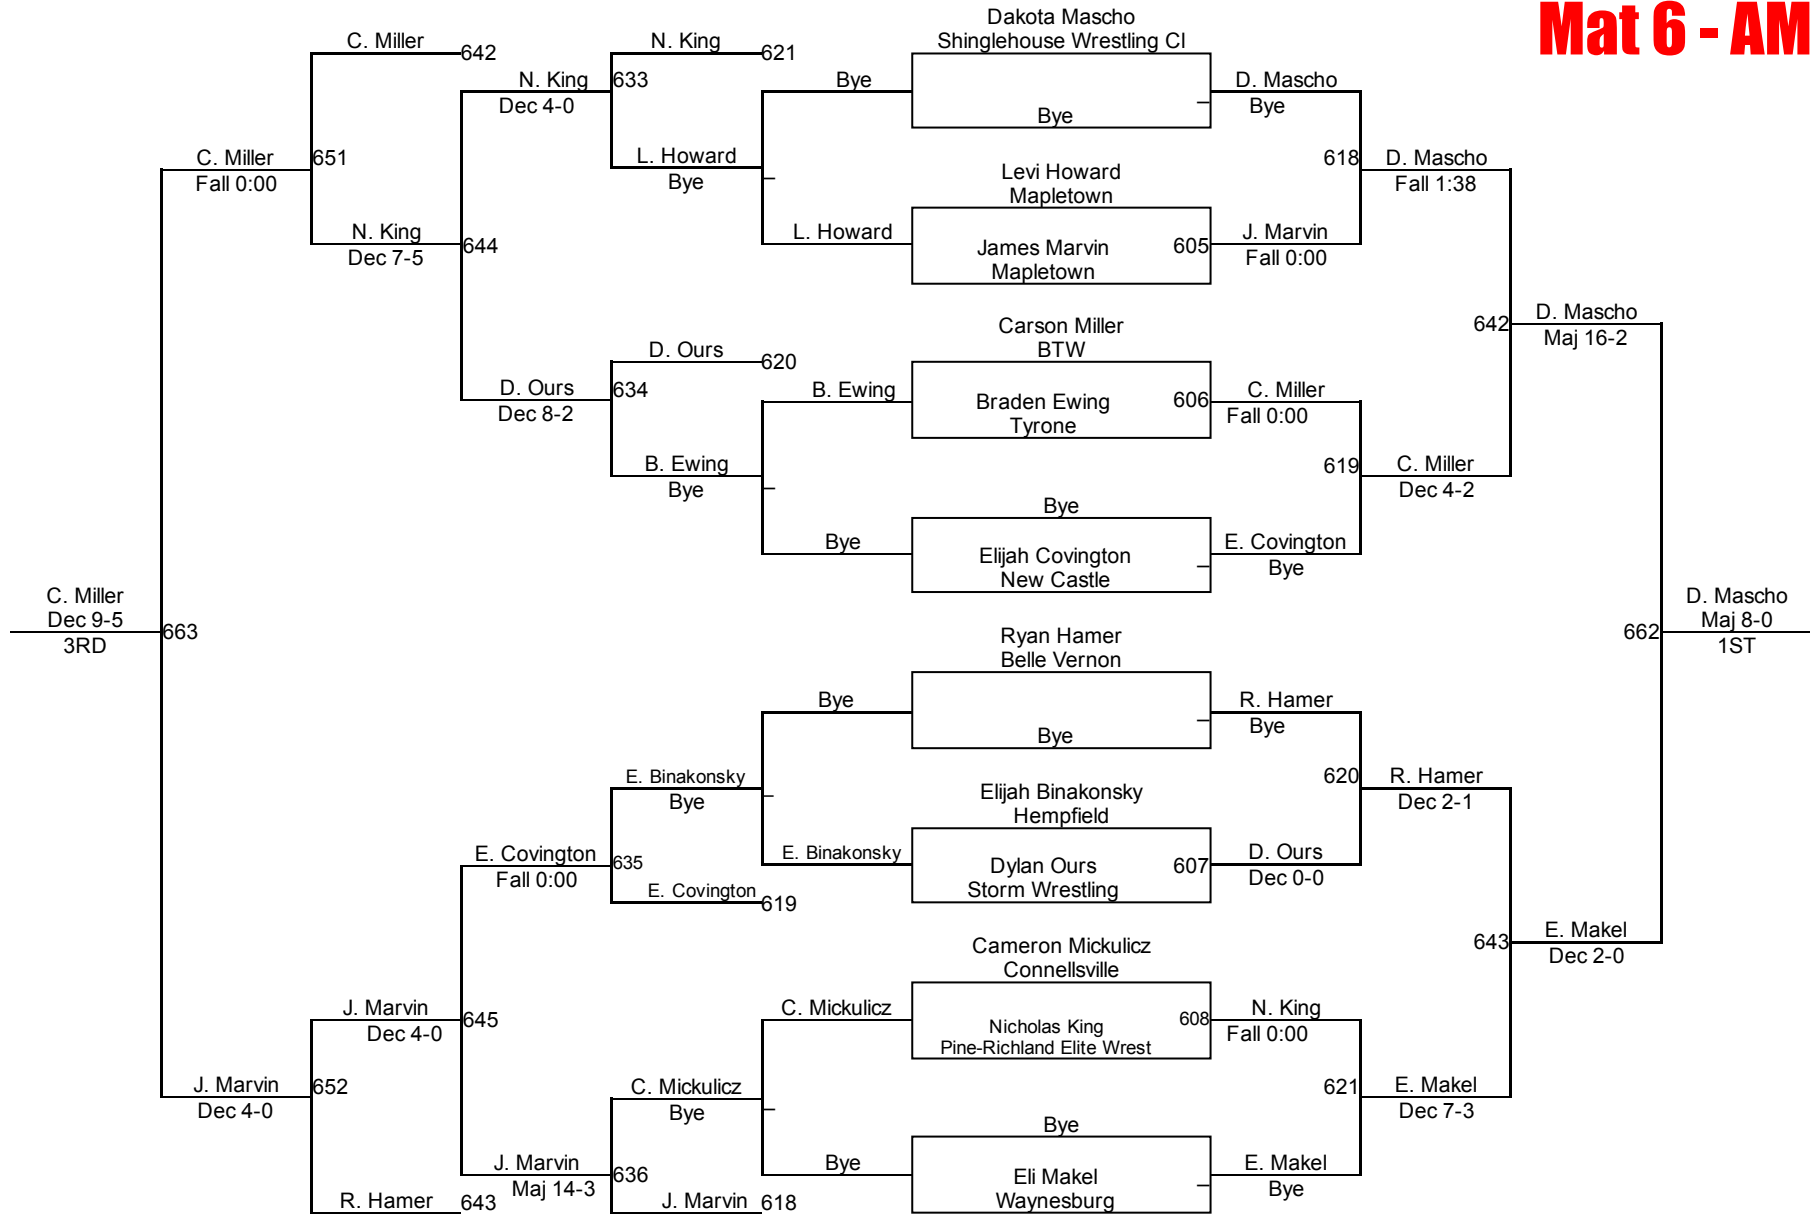

Connellsville King Of The Mat

12U 125
Mat 6 - AM