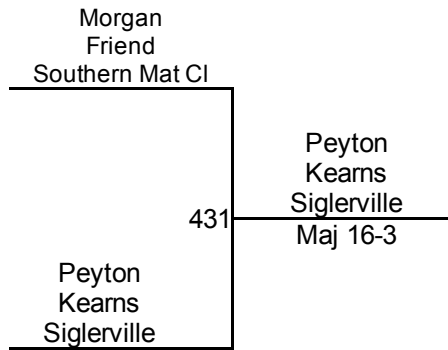

10U 65

Connellsville King Of The Mat

10U 75
Mat 1 - PM

Connellsville King Of The Mat

10U 80
Mat 1 - PM

Connellsville King Of The Mat

10U 85
Mat 1 - PM

Connellsville King Of The Mat

10U 95
Mat 4 - PM

Connellsville King Of The Mat

10U 105
Mat 4 - PM

Connellsville King Of The Mat

10U 120
Mat 4 - PM

Connellsville King Of The Mat

10U 150
Mat 4 - PM
Round 3

Round 1

Round 2

P. Kearns (Siglerville)
1ST

M. Friend (Southern Mat Club)
2ND

Connellsville King Of The Mat

12U 65
Mat 1 - AM

Connellsville King Of The Mat

12U 70
Mat 1 - AM

Connellsville King Of The Mat