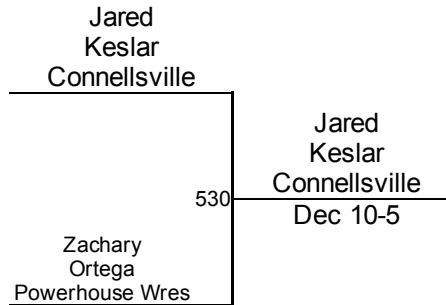

Connellsville King Of The Mat

Junior High 112 Mat 5 - PM

Round 1

Round 2

Round 3

N. Stephenson (Waynesburg)

1ST

J. Keslar (Connellsville)

2ND

Z. Ortega (Powerhouse Wrestling Acad)

3RD