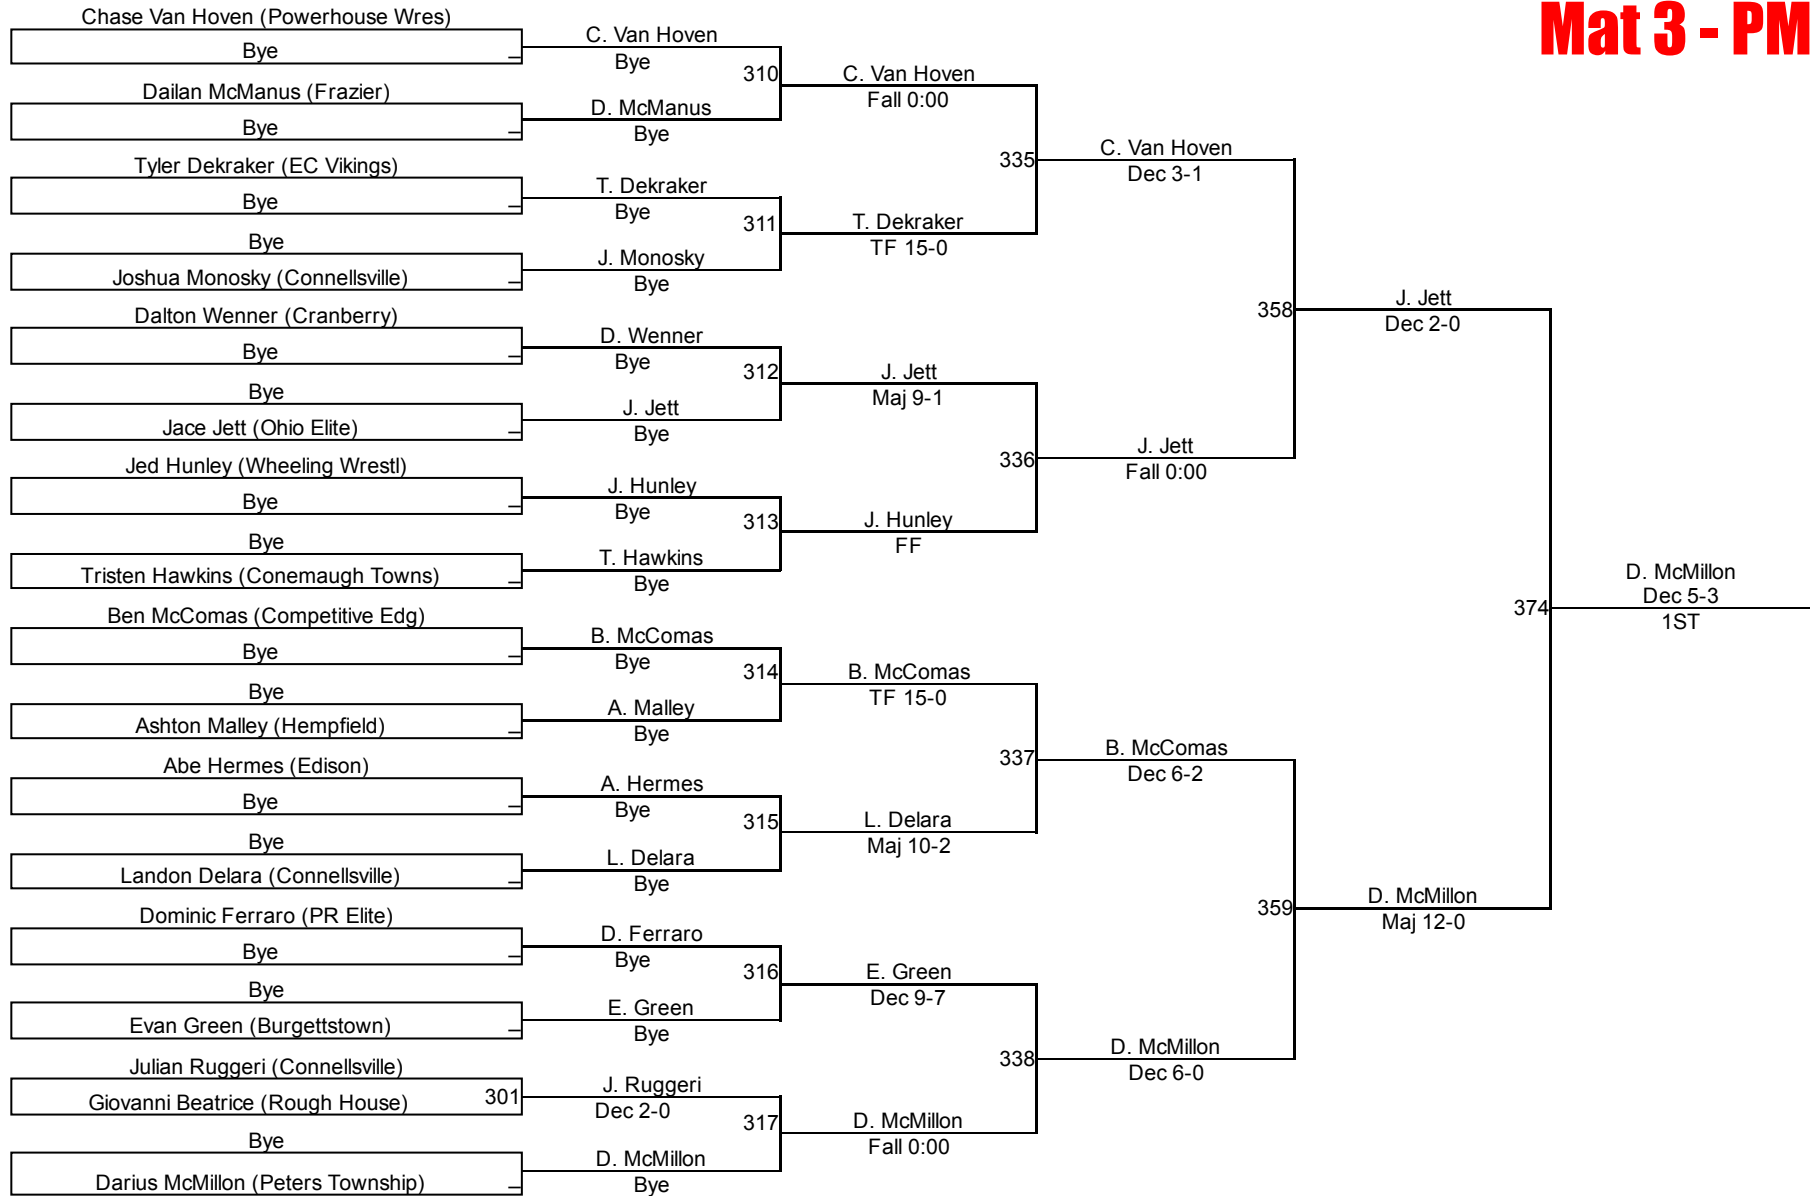

10U 65

Connellsville King Of The Mat

10U 75
Mat 1 - PM

Connellsville King Of The Mat

10U 80
Mat 1 - PM

Connellsville King Of The Mat

10U 85
Mat 1 - PM

Connellsville King Of The Mat