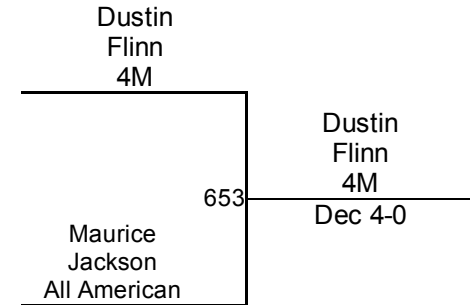

Round 2

D. Flinn (4M)
1ST

L. Hoffman (Belle Vernon)
2ND

M. Jackson (All American)
3RD