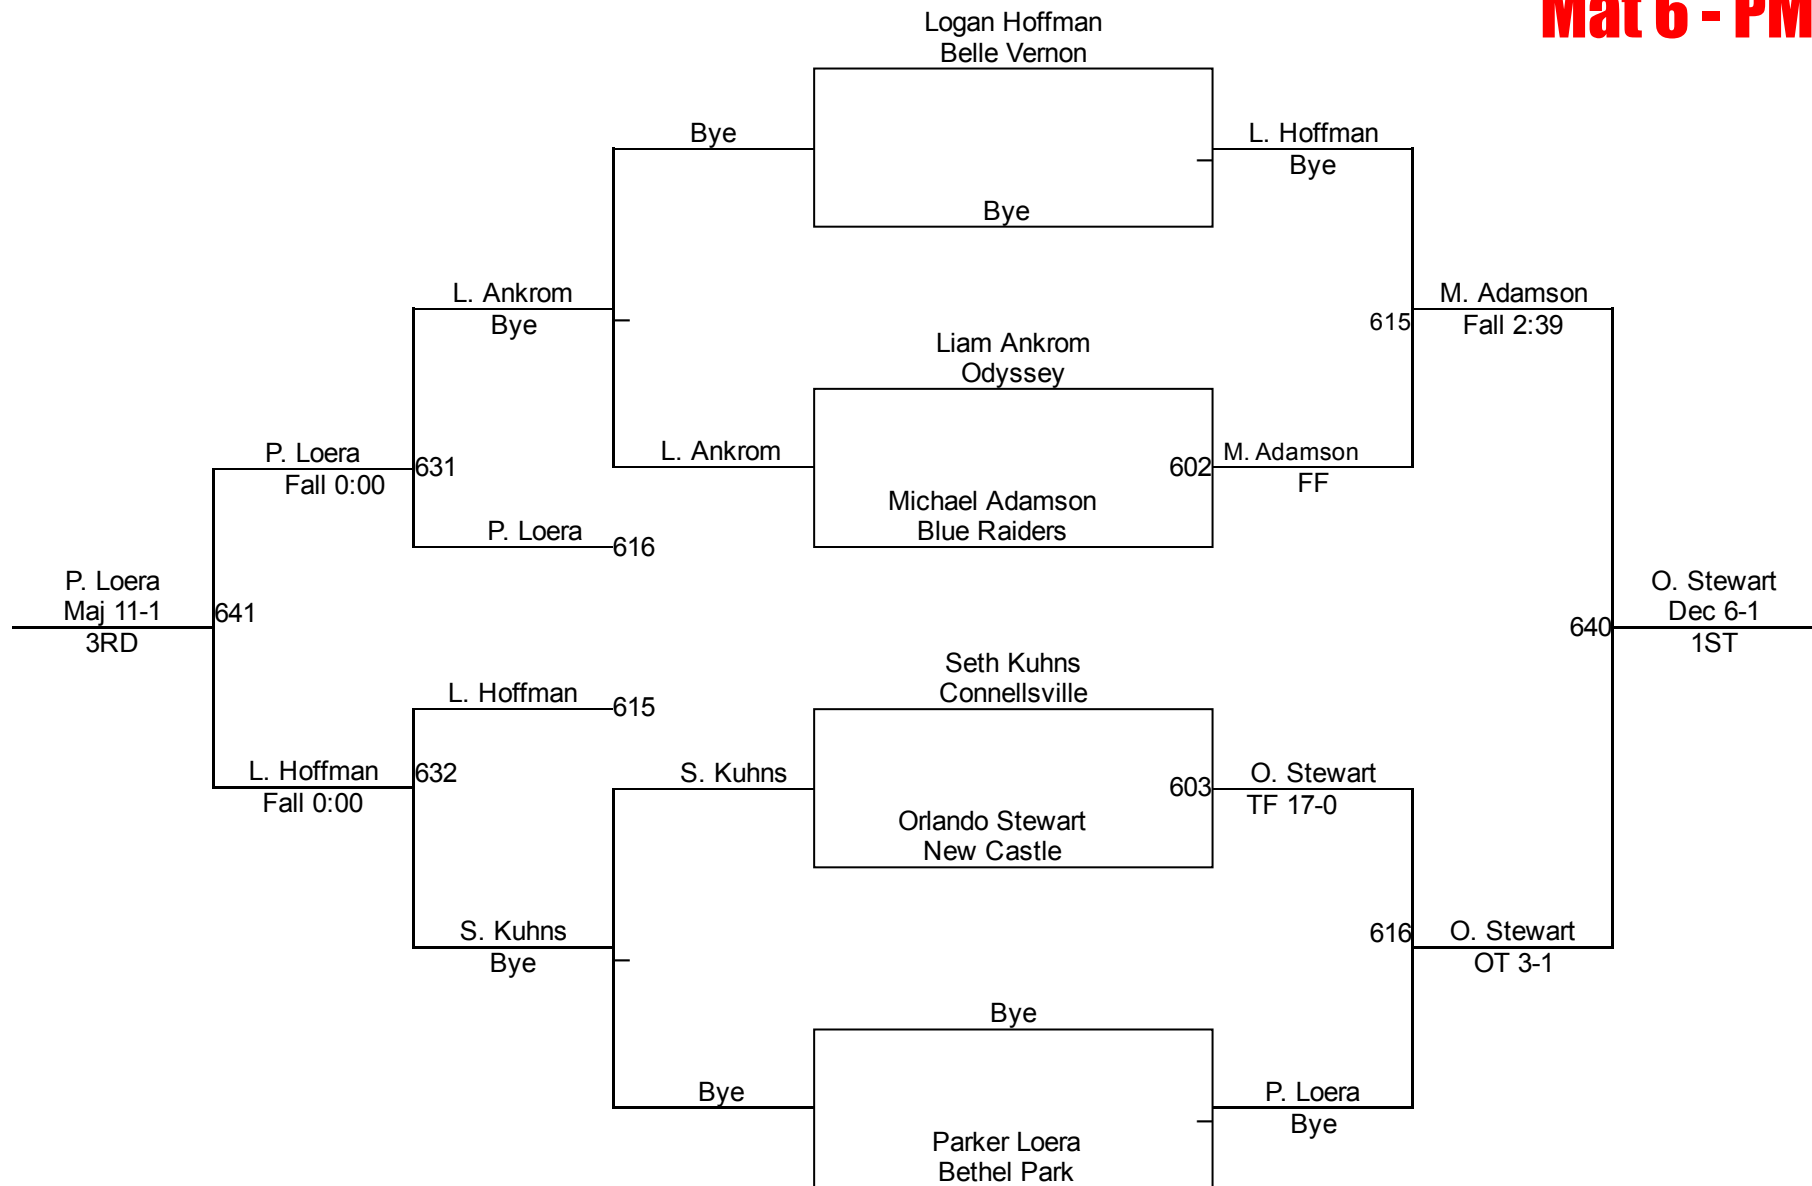

Junior High 124
Mat 5 - PM

Connellsville King Of The Mat

Junior High 132
Mat 6 - PM

Connellsville King Of The Mat

Junior High 140
Mat 6 - PM

Connellsville King Of The Mat

Junior High 147
Mat 6 - PM

Connellsville King Of The Mat