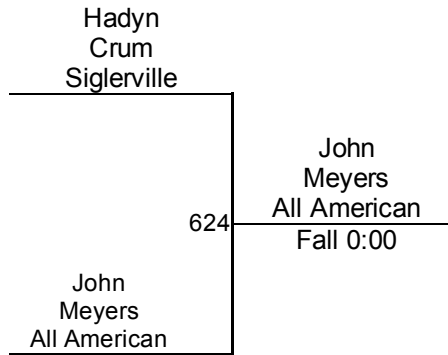

2ND

Z. Ortega (Powerhouse Wrestling Acad)

3RD

Connellsville King Of The Mat

Junior High 117 Mat 5 - PM

Connellsville King Of The Mat

Junior High 124
Mat 5 - PM

Connellsville King Of The Mat

Junior High 132
Mat 6 - PM

Connellsville King Of The Mat

Junior High 140
Mat 6 - PM

Connellsville King Of The Mat

Junior High 147
Mat 6 - PM

Connellsville King Of The Mat

Junior High 157
Mat 6 - PM

Connellsville King Of The Mat

Junior High 167

Mat 6 - PM

Round 1

Round 2

Round 3

J. Meyers (All American)
1ST

H. Crum (Siglerville)
2ND

Connellsville King Of The Mat