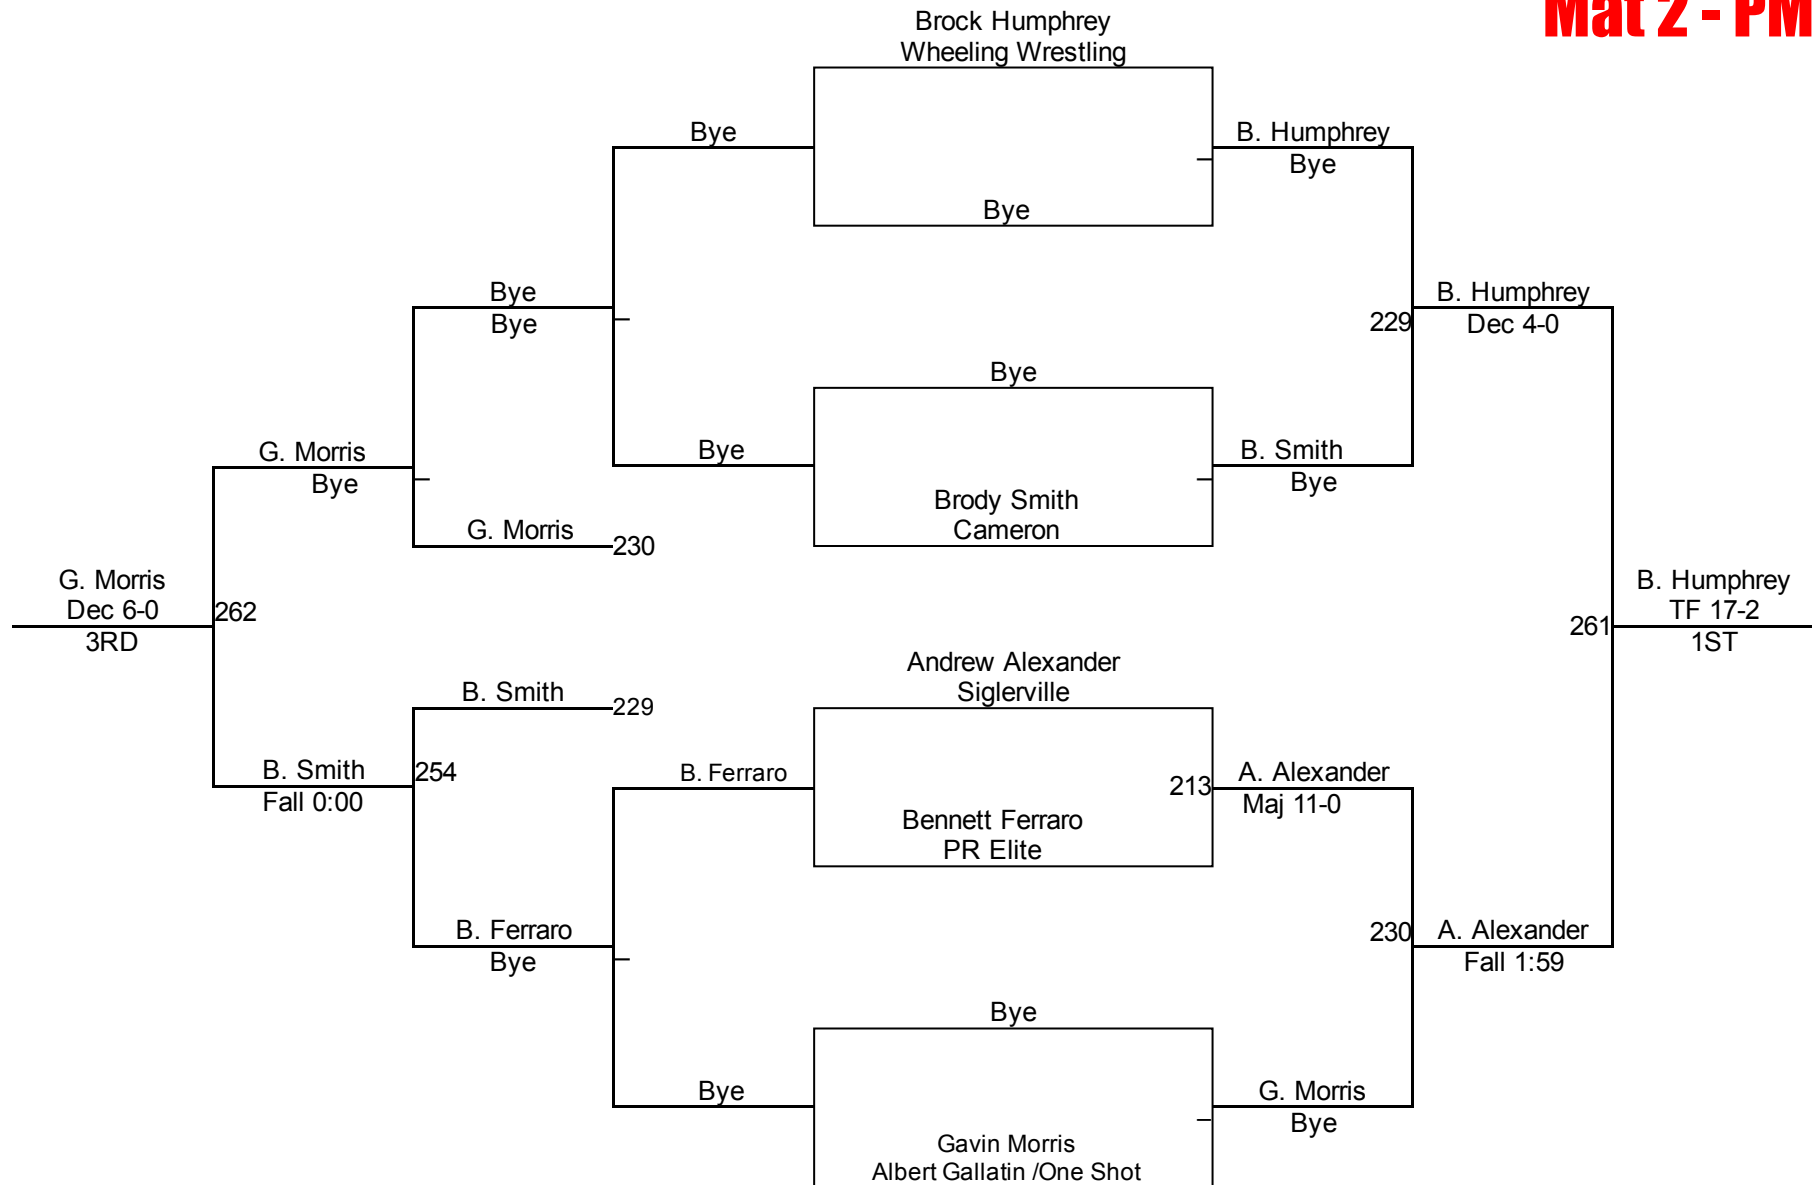

Connellsville King Of The Mat

8U Novice 110
Mat 4 - AM
Round 3

Round 1

Round 2

B. Meyers (North Star)
1ST

G. Strickler (Connellsville)
2ND

Connellsville King Of The Mat

8U 45
Mat 2 - PM