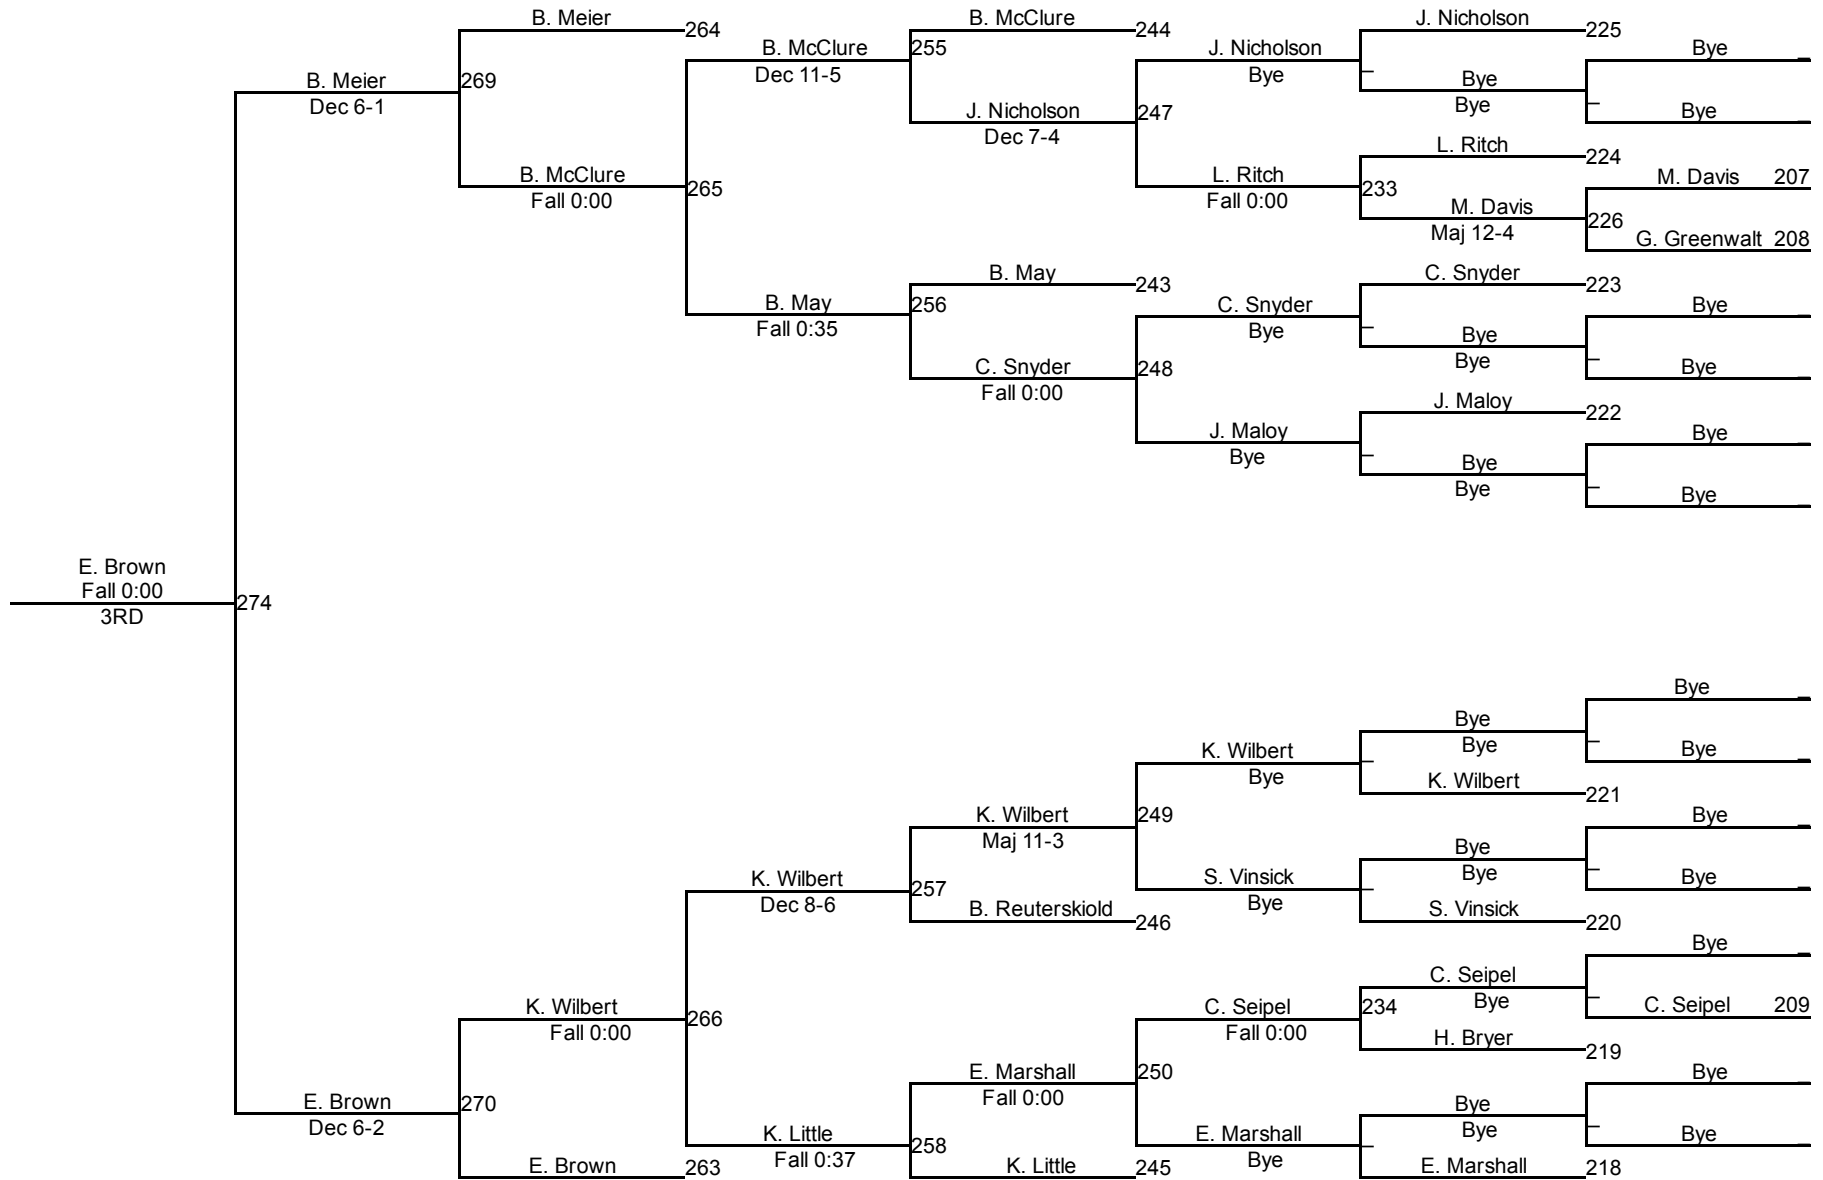

Connellsville King Of The Mat

6U Novice 40
Mat 3 - AM

Connellsville King Of The Mat

6U Novice 45
Mat 2 - AM

6U Novice 45

Connellsville King Of The Mat

6U Novice 50 Mat 2 - AM

6U Novice 50