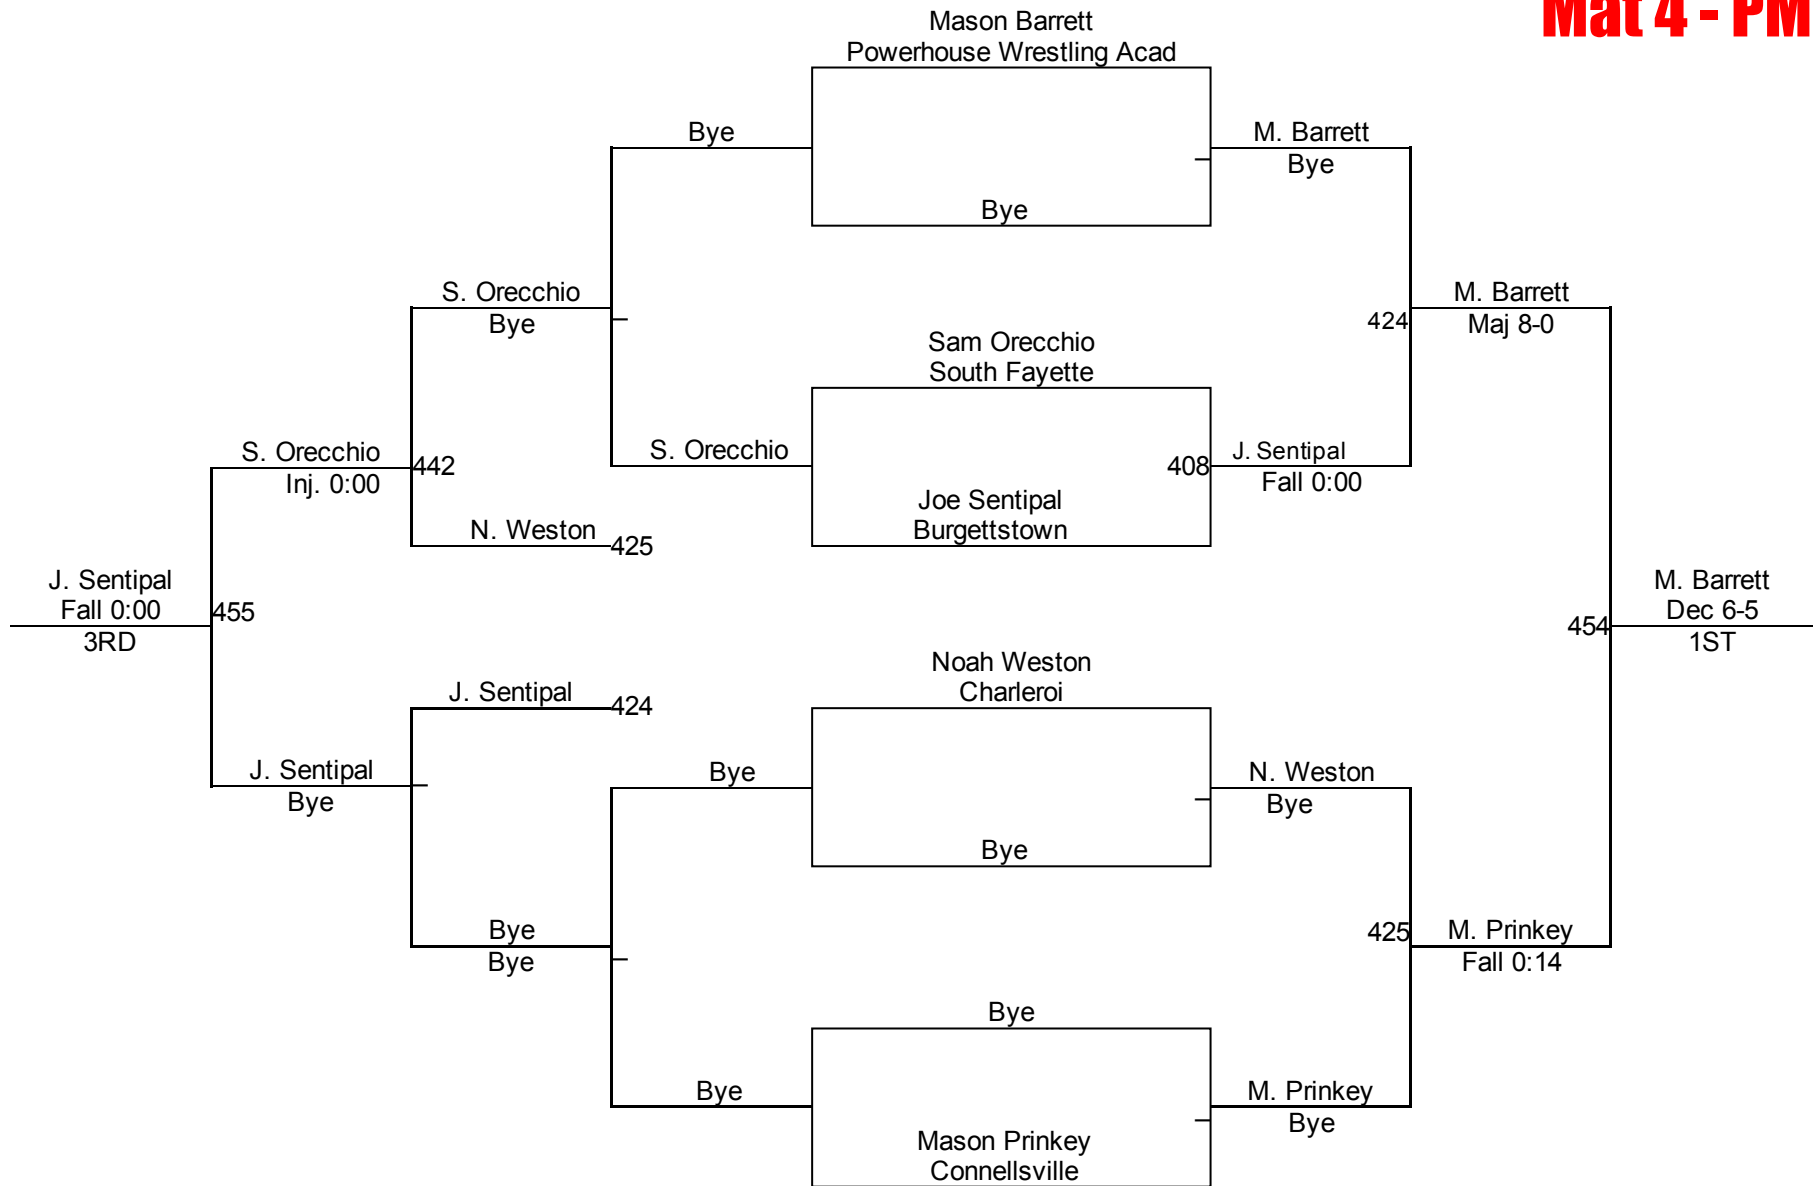

Connellsville King Of The Mat

Junior High 82/87
Mat 4 - PM