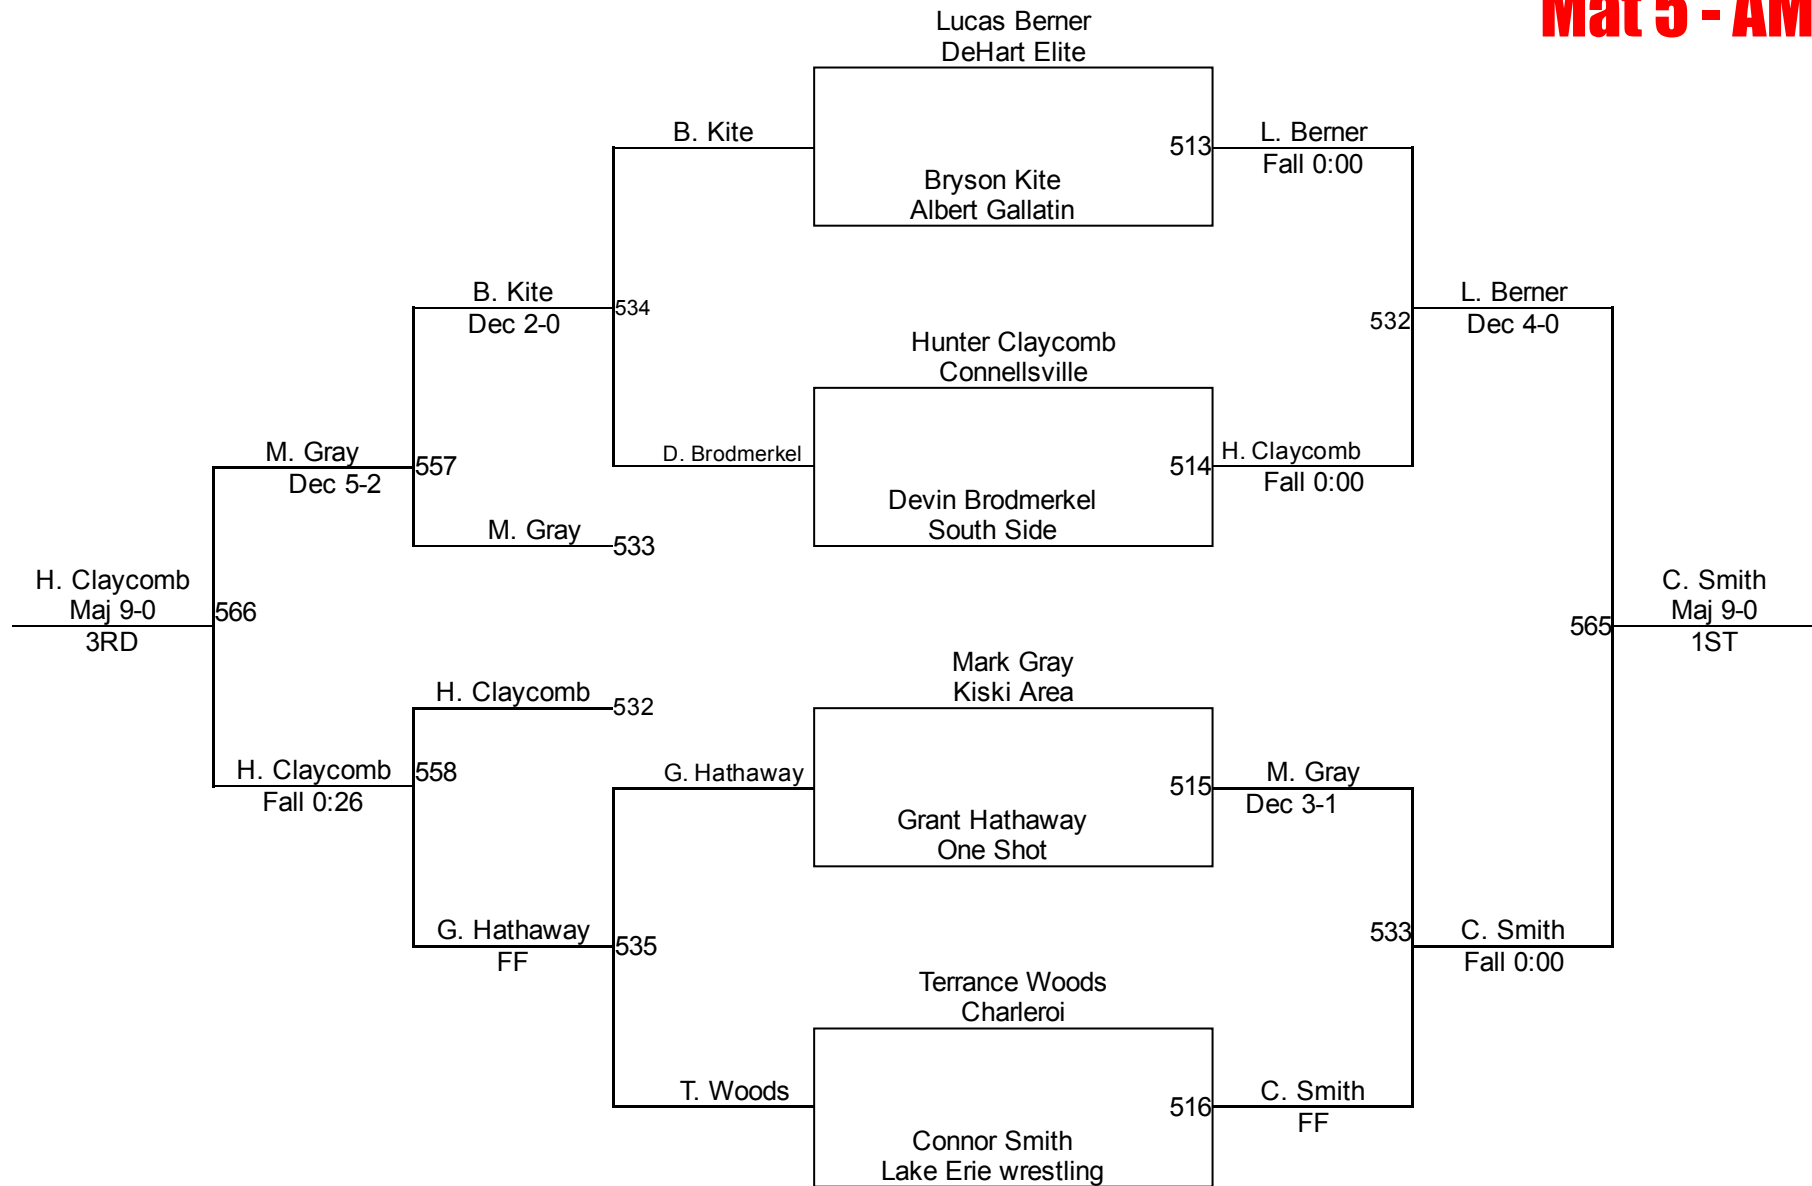

Connellsville King Of The Mat

12U 90
Mat 5 - AM