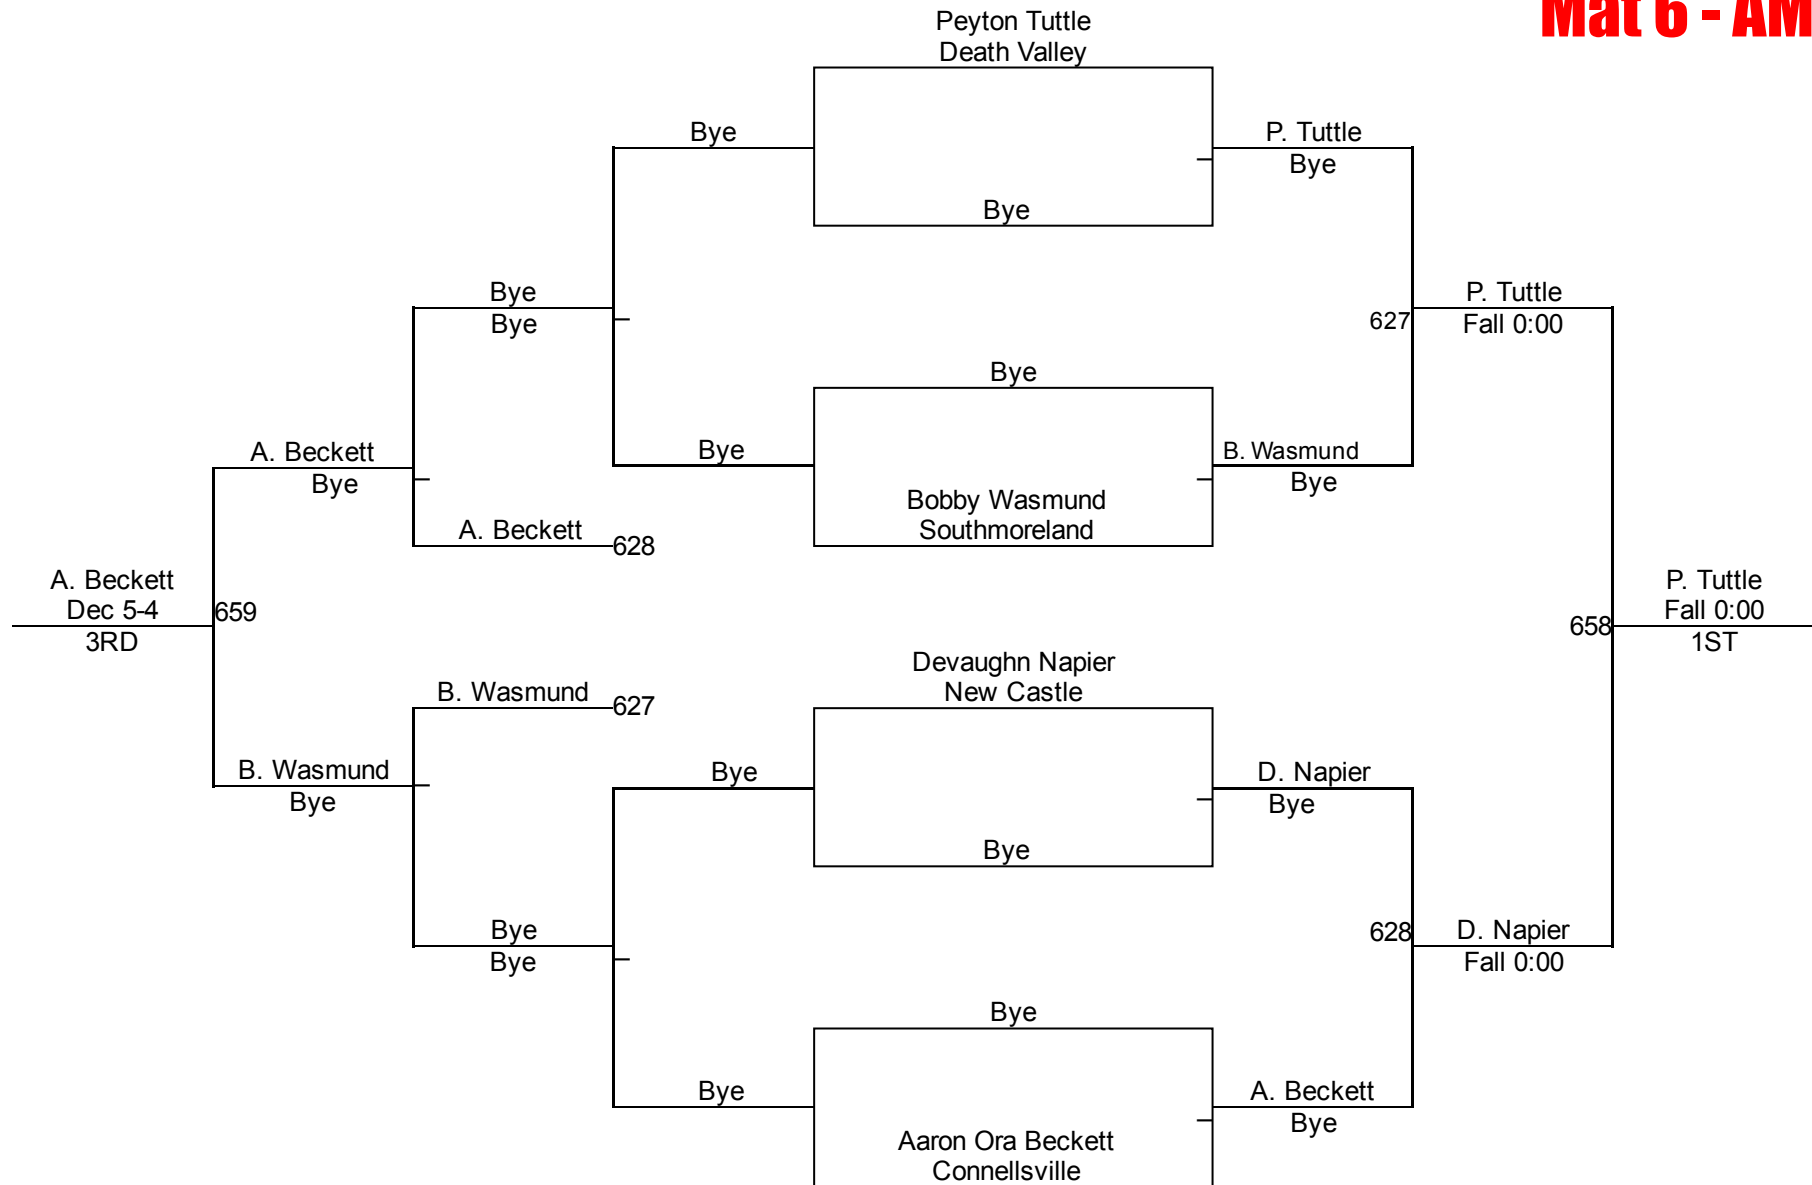

12U 145
Mat 6 - AM
Round 3

Round 1

Round 2

D. Flinn (4M)
1ST

L. Hoffman (Belle Vernon)
2ND

M. Jackson (All American)
3RD

Connellsville King Of The Mat

12U 160
Mat 6 - AM