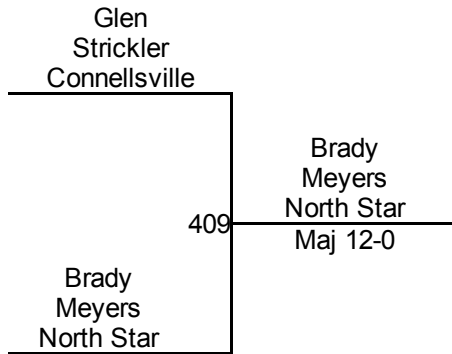

Connellsville King Of The Mat

8U Novice 85

Mat 4 - AM

Round 1

Round 2

Round 3

J. Payne (Competitive Edge)
1ST

W. Snyder (Connellsville)
2ND

Connellsville King Of The Mat

8U Novice 110
Mat 4 - AM
Round 3

Round 1

Round 2

B. Meyers (North Star)
1ST

G. Strickler (Connellsville)
2ND

Connellsville King Of The Mat

8U 45
Mat 2 - PM