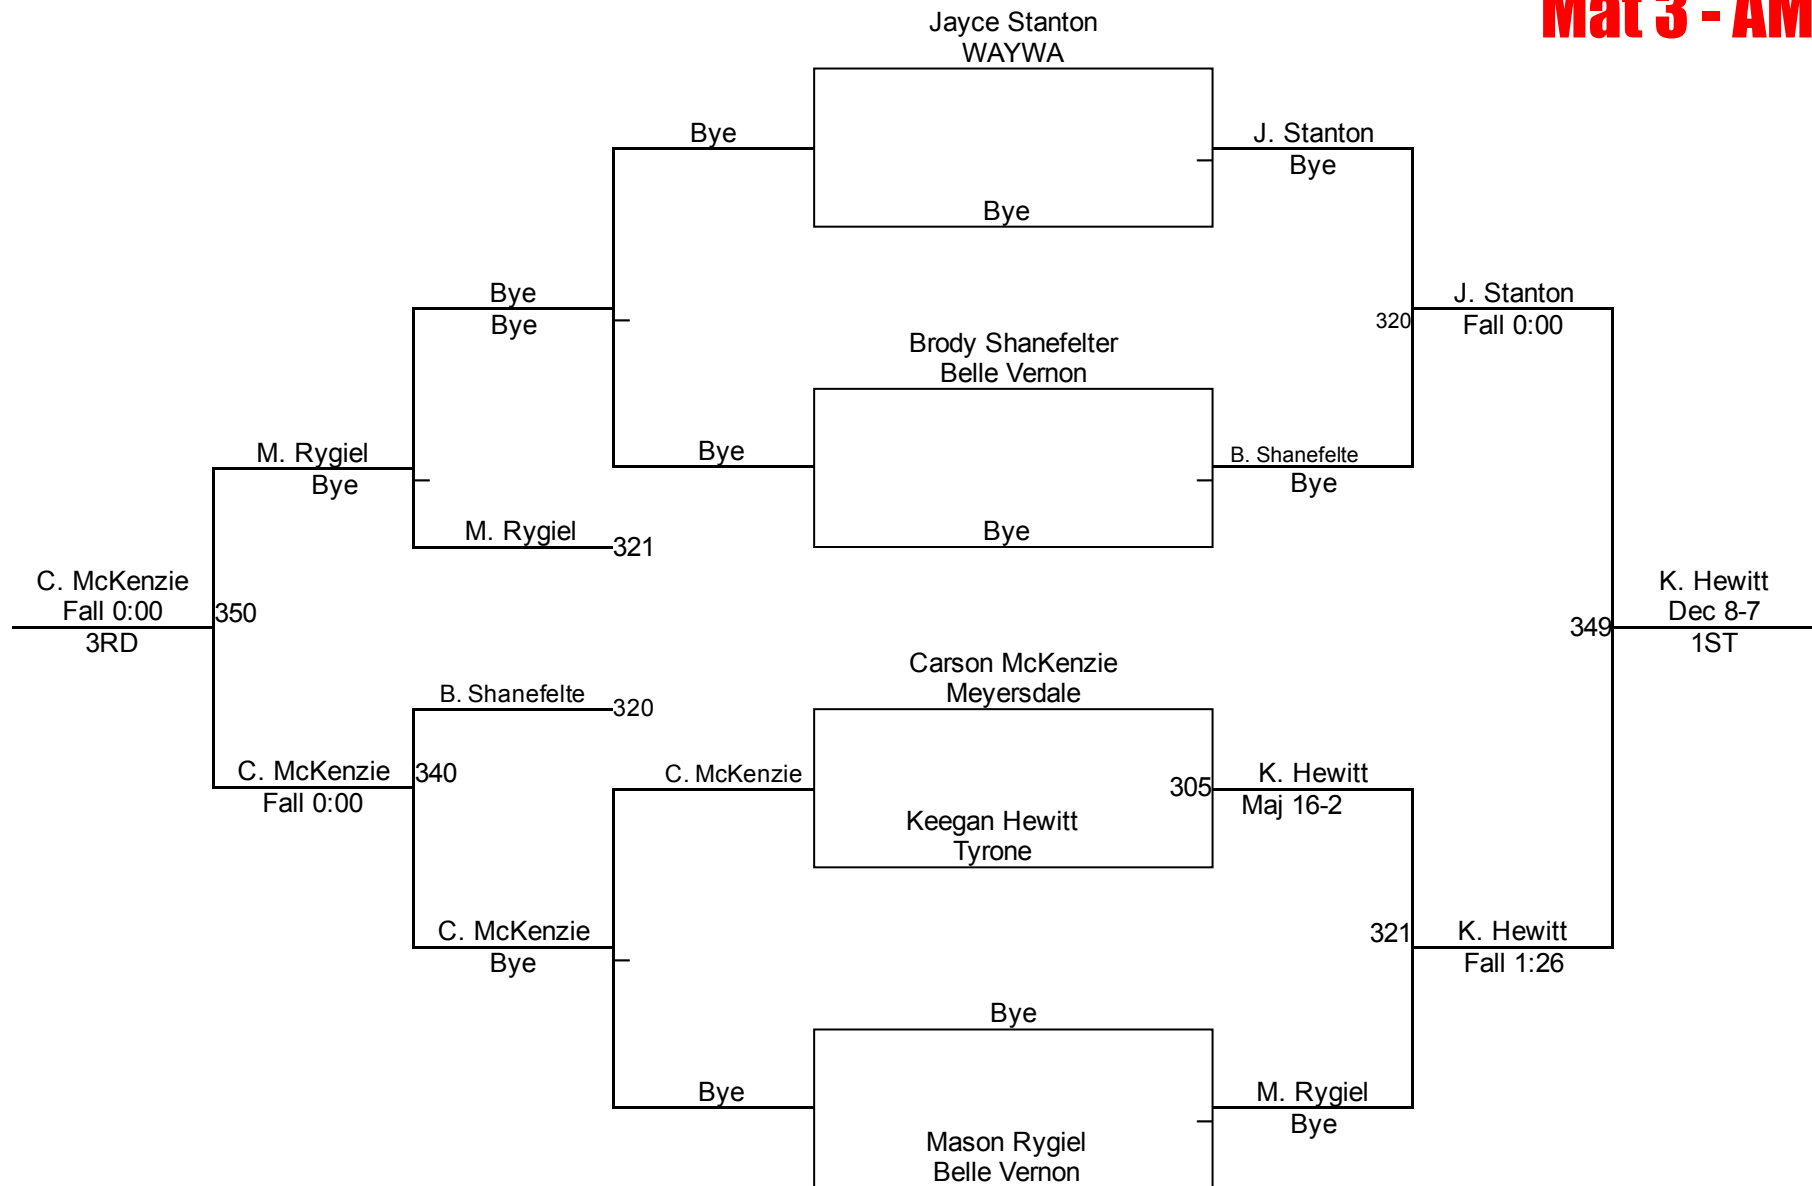

Connellsville King Of The Mat

6U Novice 55
Mat 3 - AM

Connellsville King Of The Mat

6U Novice 60
Mat 3 - AM

Connellsville King Of The Mat

6U Novice 80
Mat 3 - AM

Connellsville King Of The Mat

8U Novice 45
Mat 3 - AM