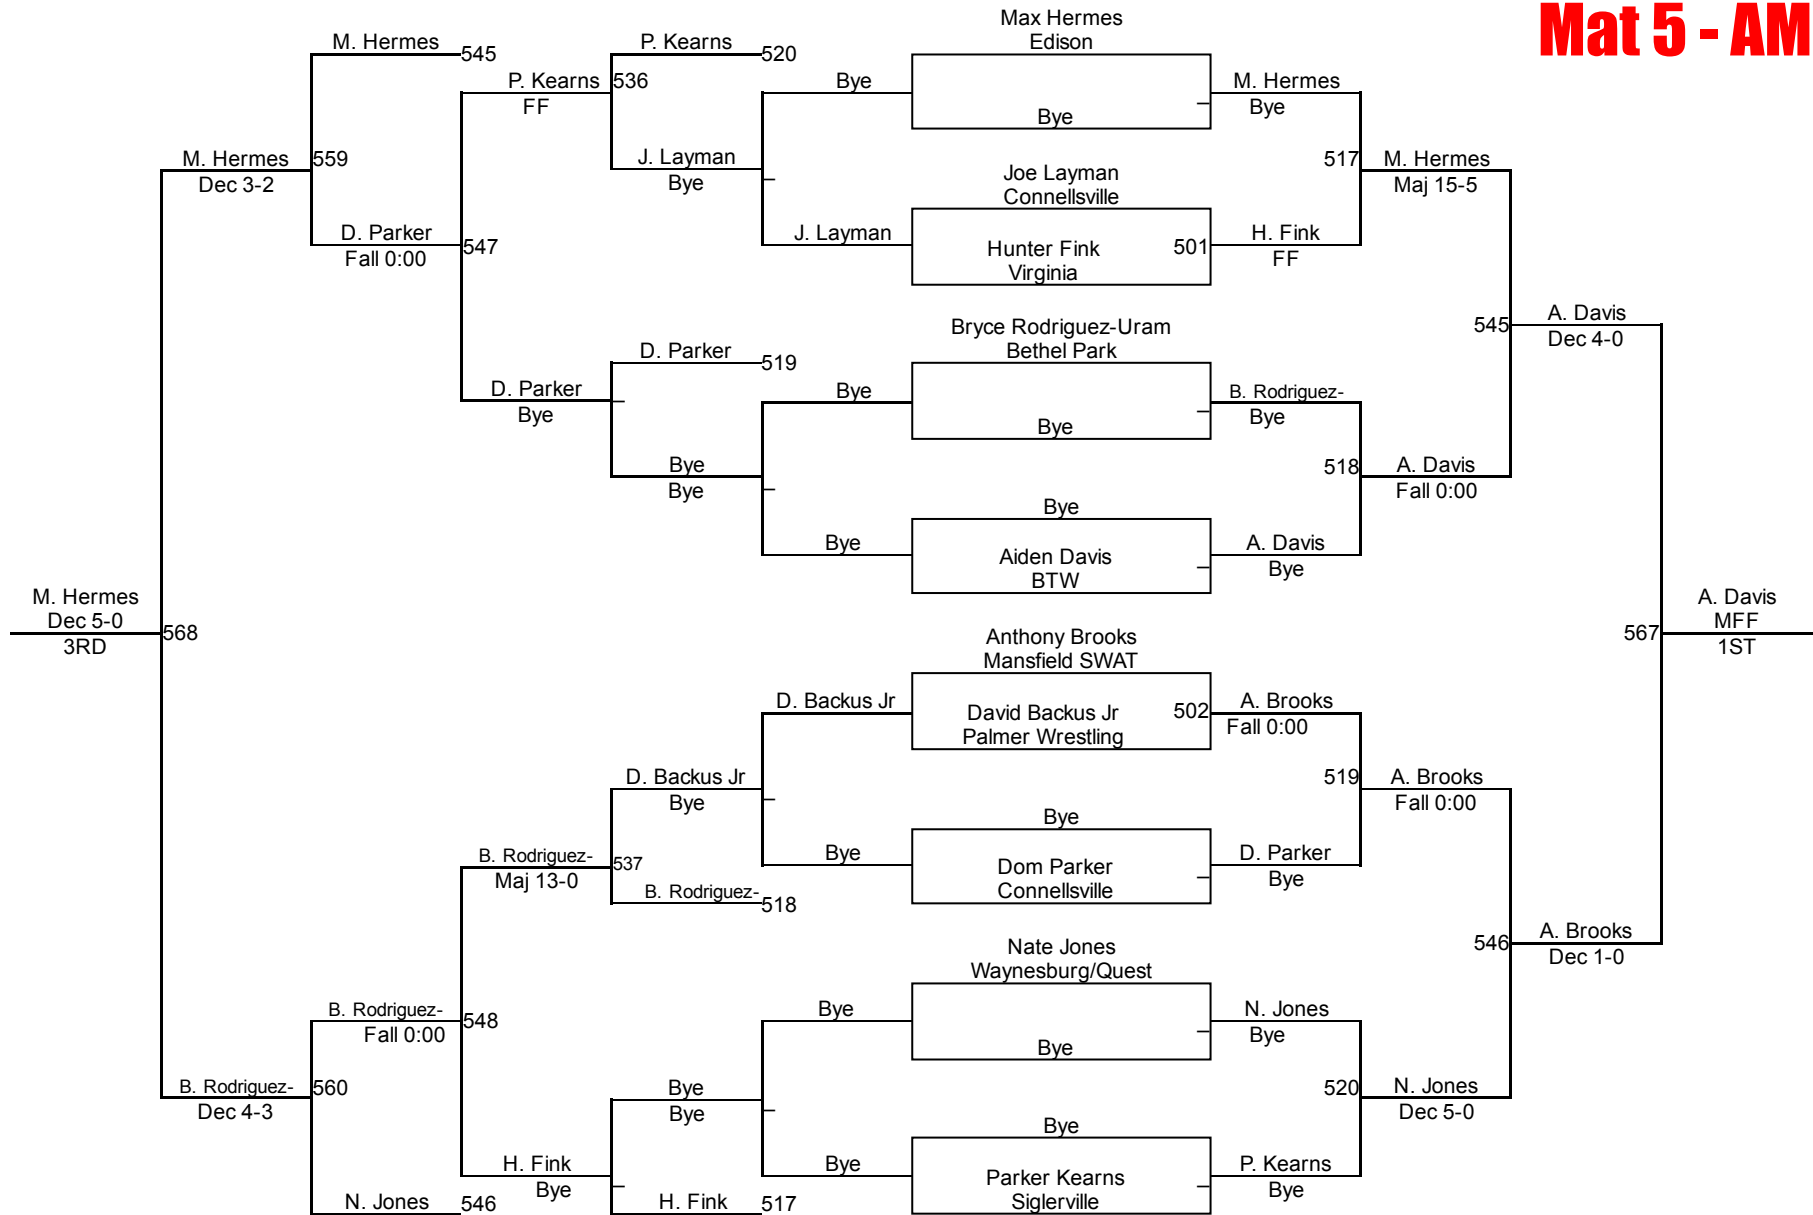

12U 70
Mat 1 - AM

Connellsville King Of The Mat

12U 75
Mat 1 - AM

Connellsville King Of The Mat

12U 80
Mat 1 - AM

Connellsville King Of The Mat

12U 85
Mat 5 - AM

Connellsville King Of The Mat