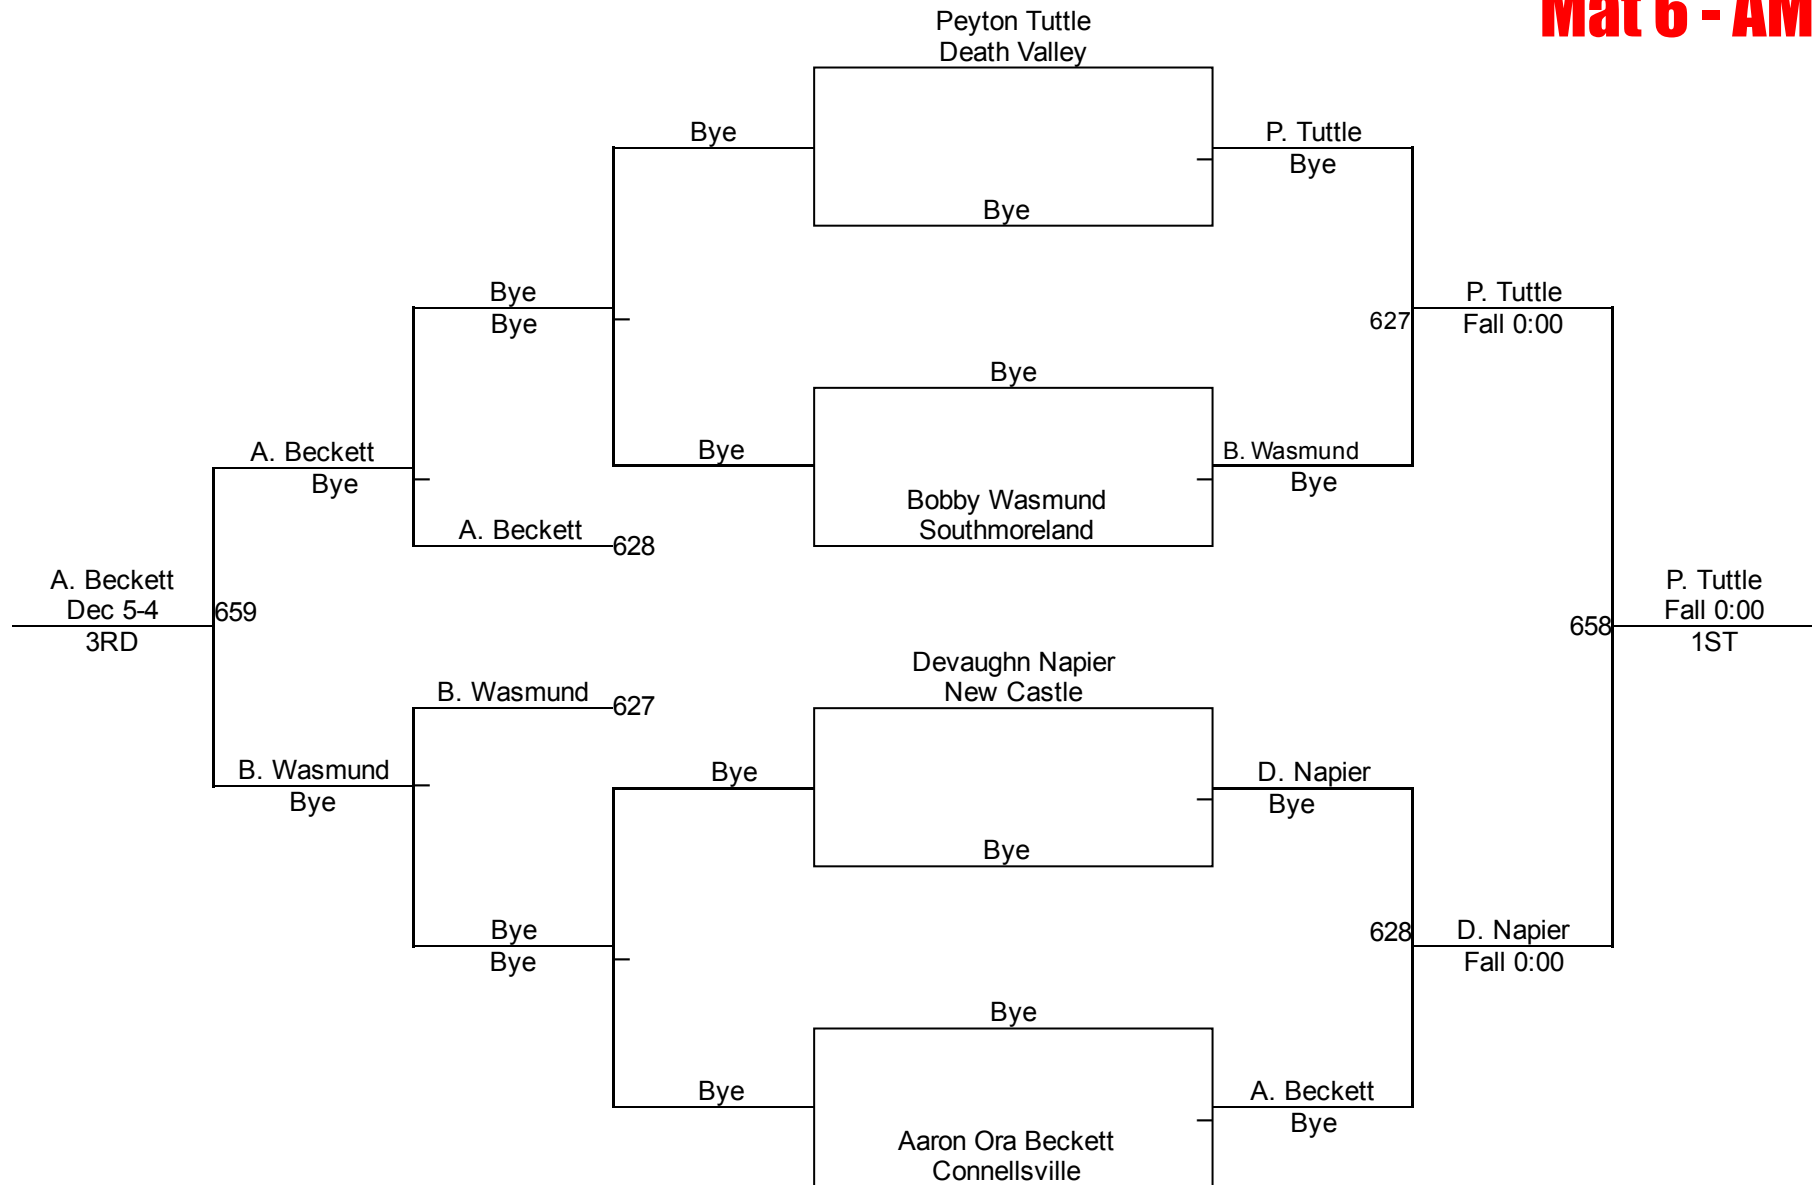

Round 2

D. Flinn (4M)
1ST

L. Hoffman (Belle Vernon)
2ND

M. Jackson (All American)
3RD

Connellsville King Of The Mat

12U 160
Mat 6 - AM

Connellsville King Of The Mat

Junior High 77
Mat 4 - PM