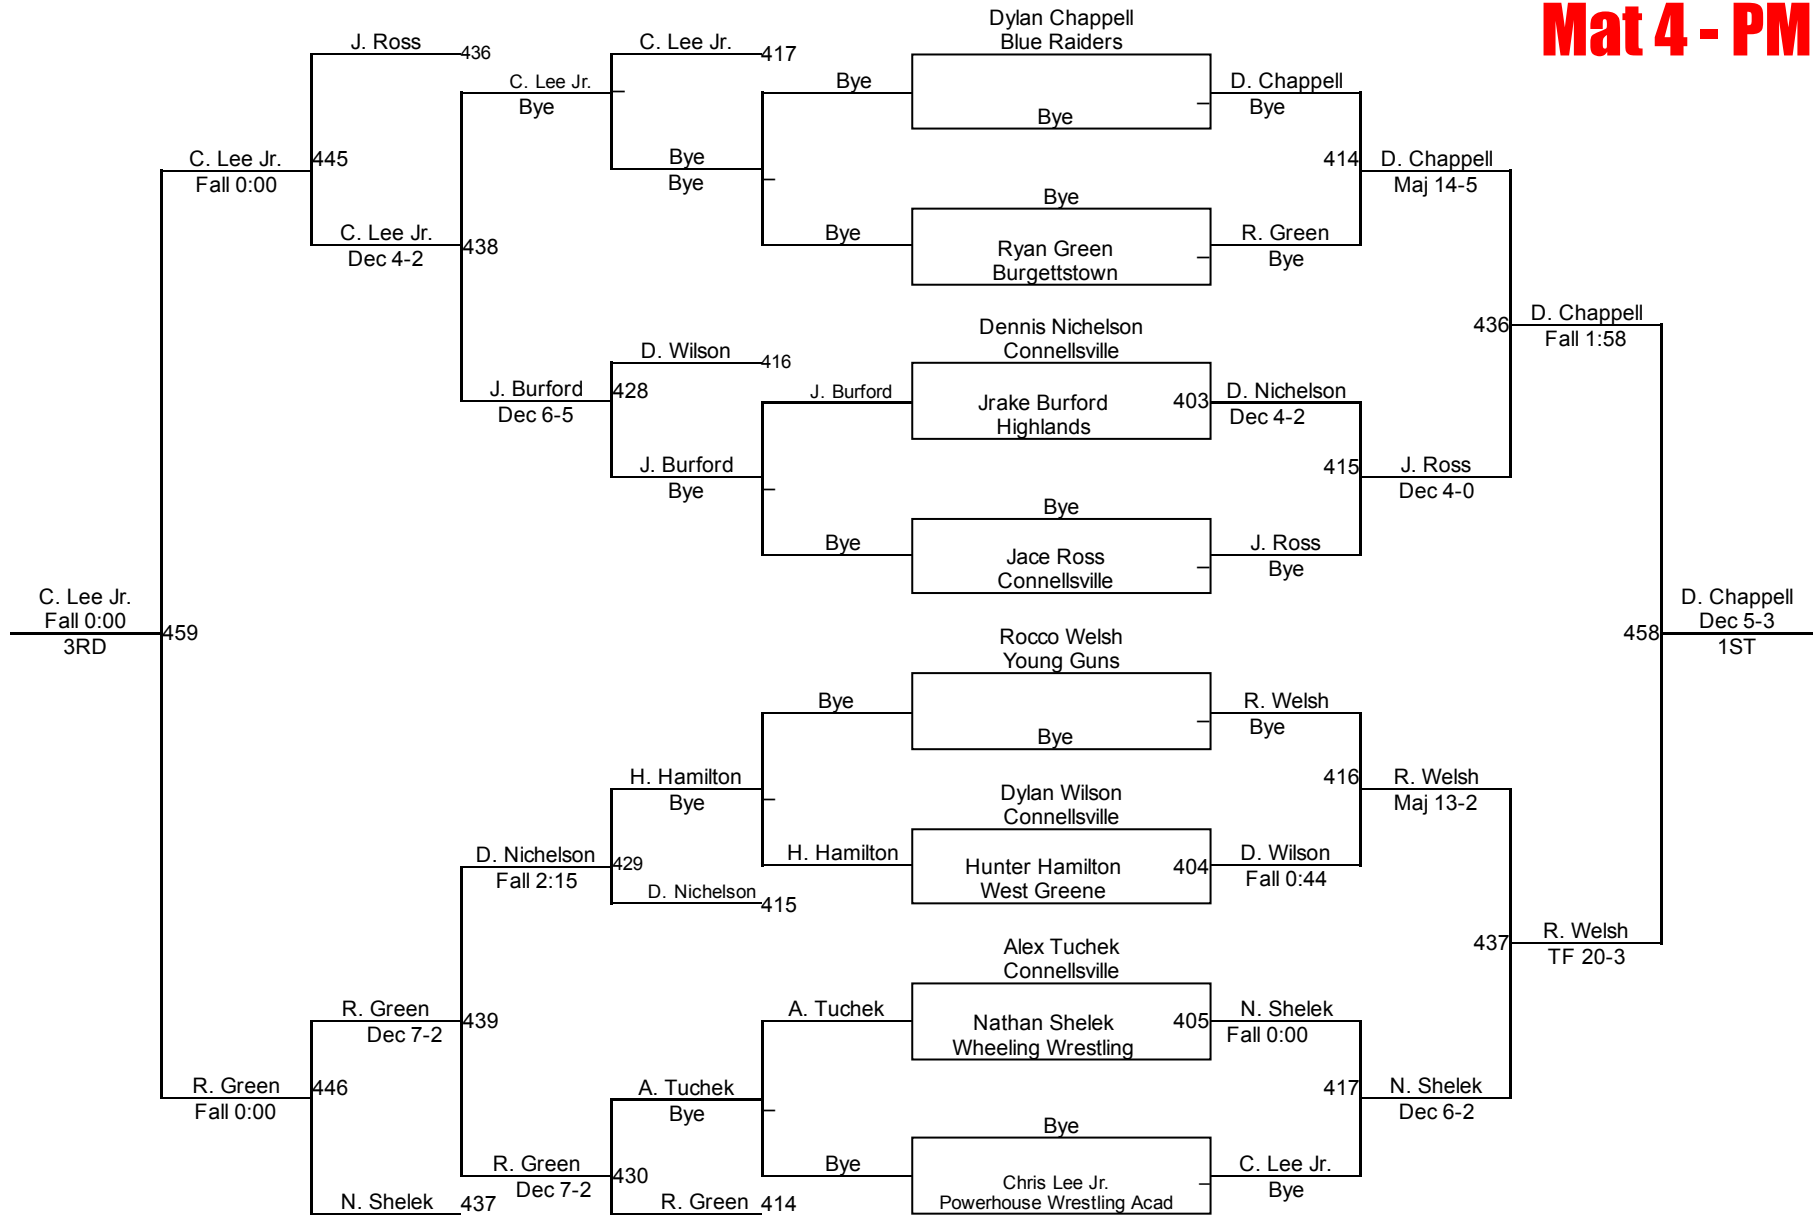

Connellsville King Of The Mat

Junior High 77
Mat 4 - PM

Connellsville King Of The Mat

Junior High 82/87
Mat 4 - PM

Connellsville King Of The Mat

Junior High 92
Mat 4 - PM

Connellsville King Of The Mat

Junior High 97/102
Mat 5 - PM