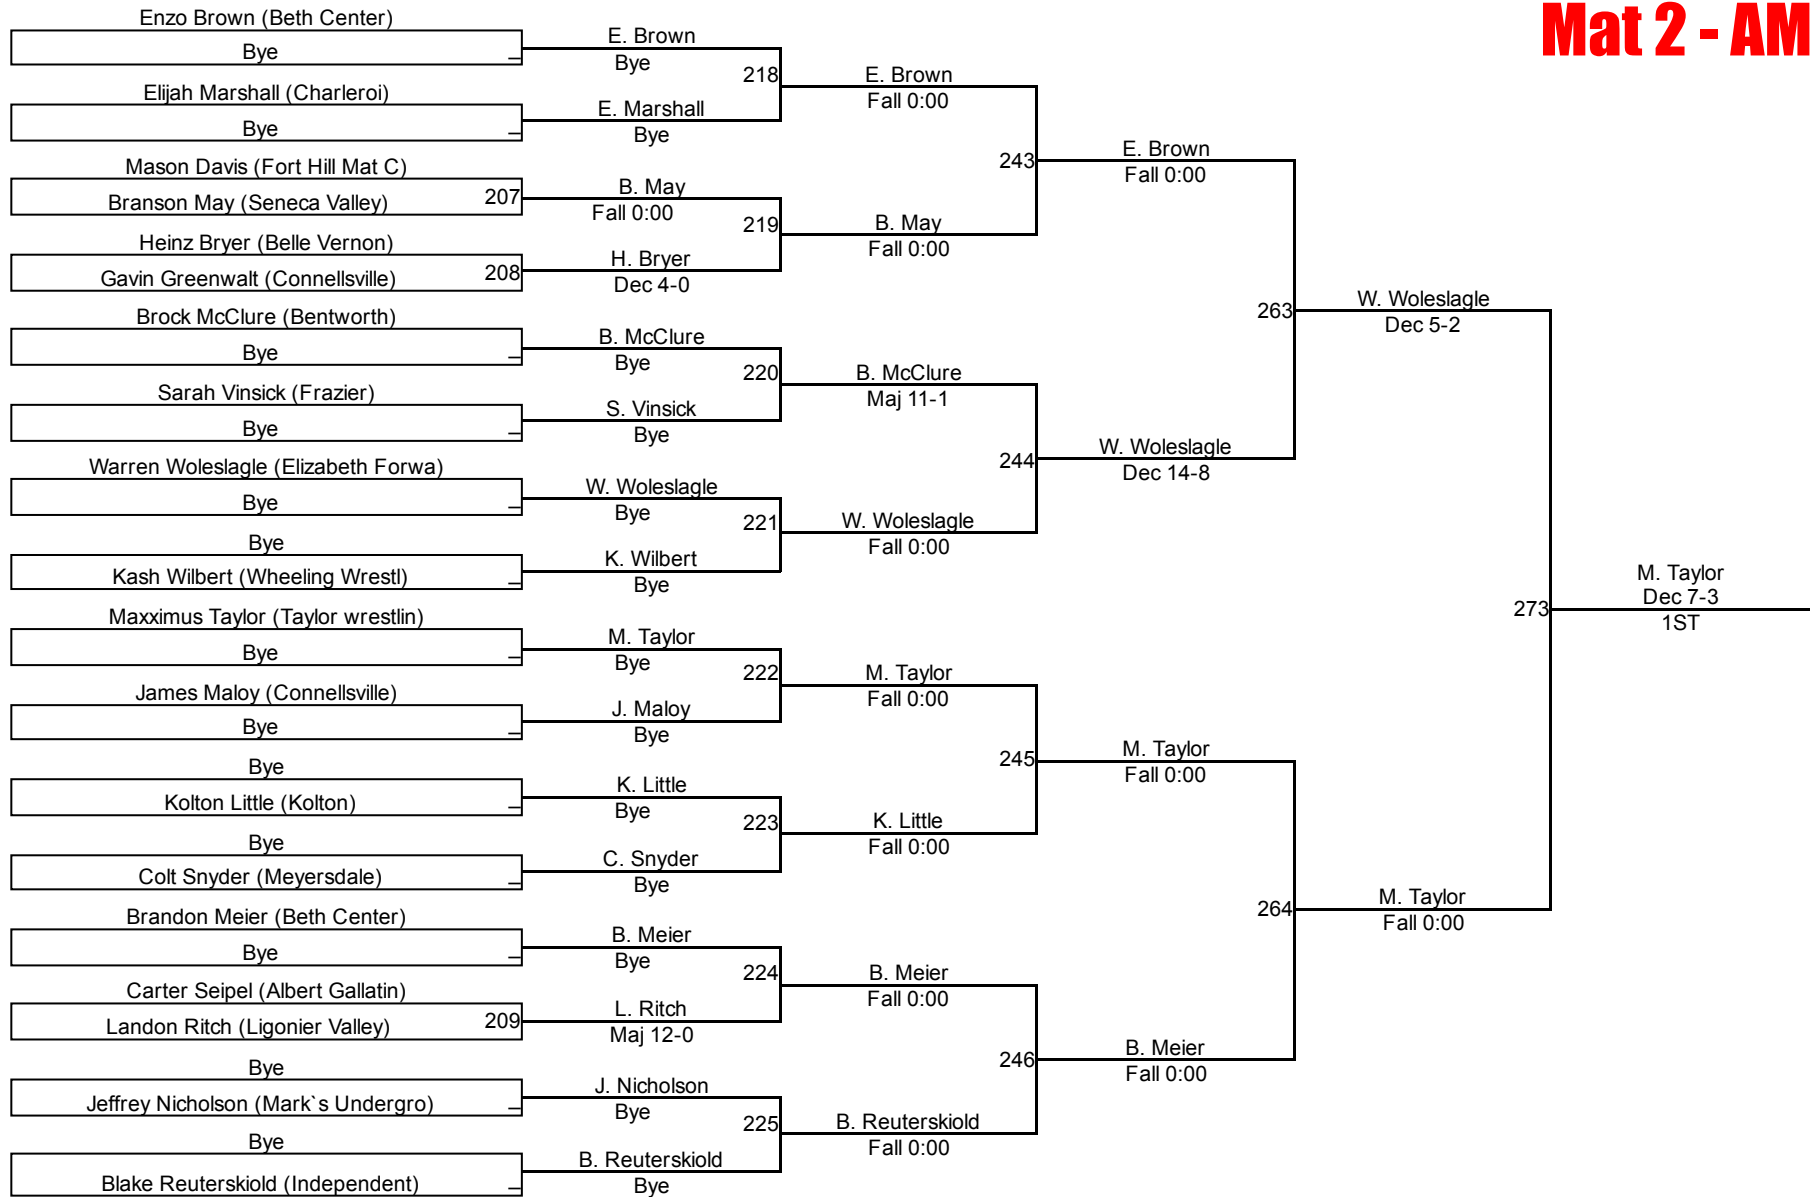

Connellsville King Of The Mat

6U Novice 40
Mat 3 - AM

Connellsville King Of The Mat

6U Novice 45 Mat 2 - AM

Connellsville King Of The Mat

6U Novice 50 Mat 2 - AM

Connellsville King Of The Mat

6U Novice 60
Mat 3 - AM