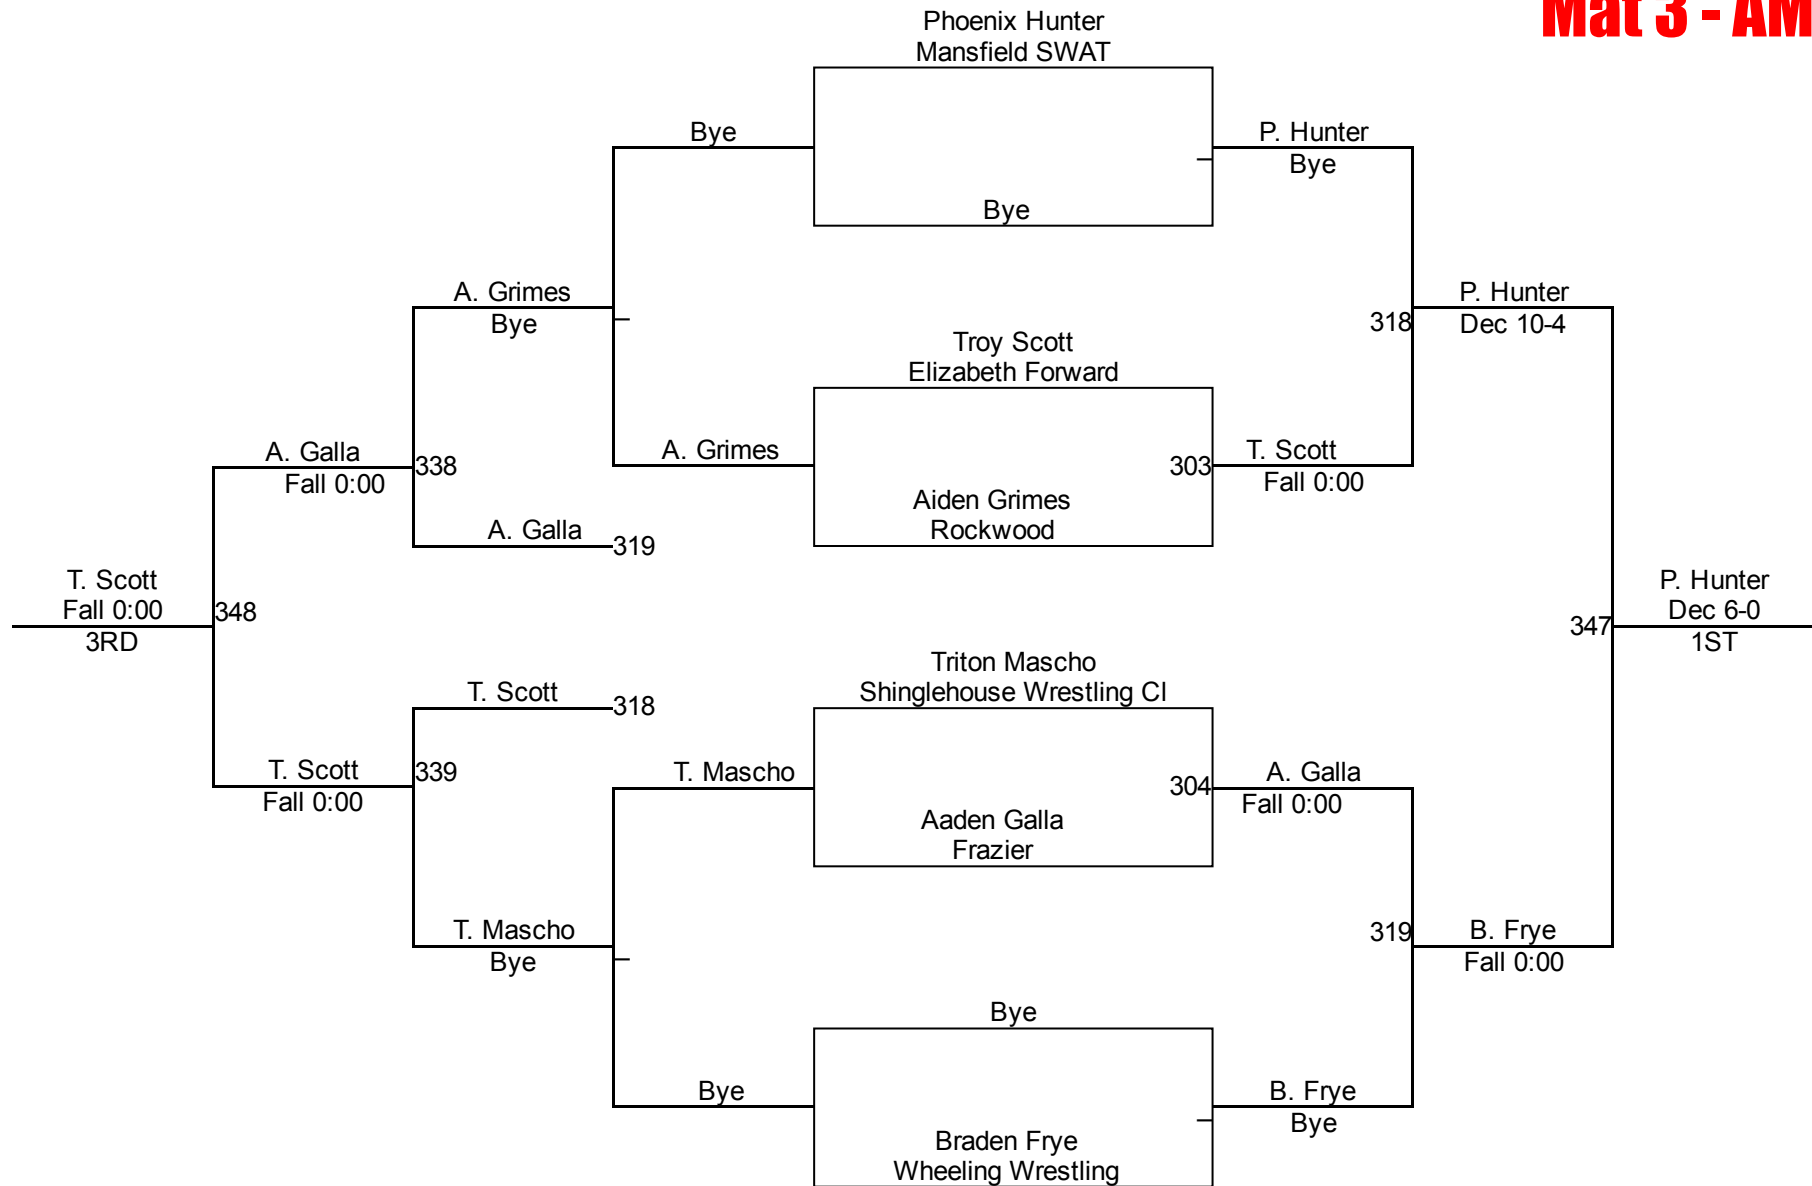

Connellsville King Of The Mat

6U Novice 60
Mat 3 - AM