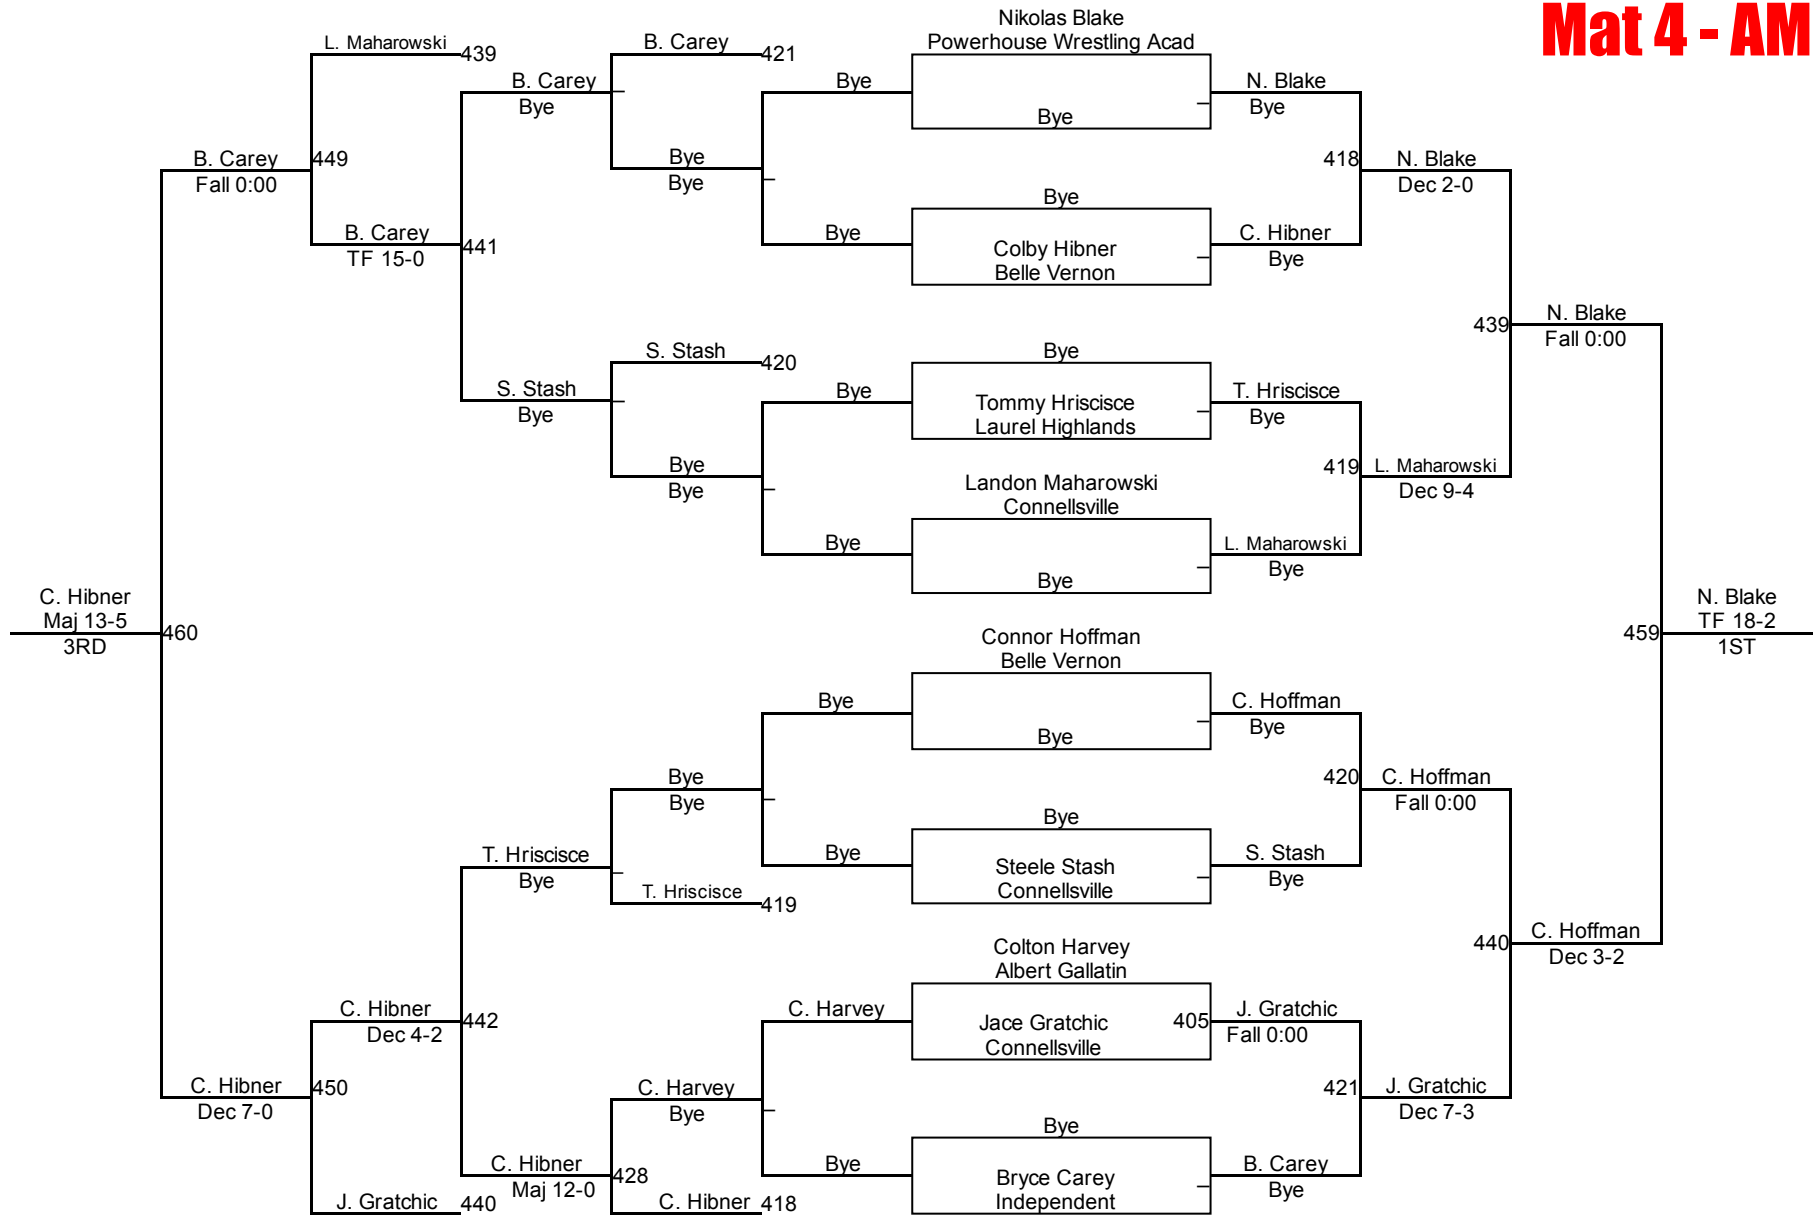

Connellsville King Of The Mat

8U Novice 65
Mat 4 - AM