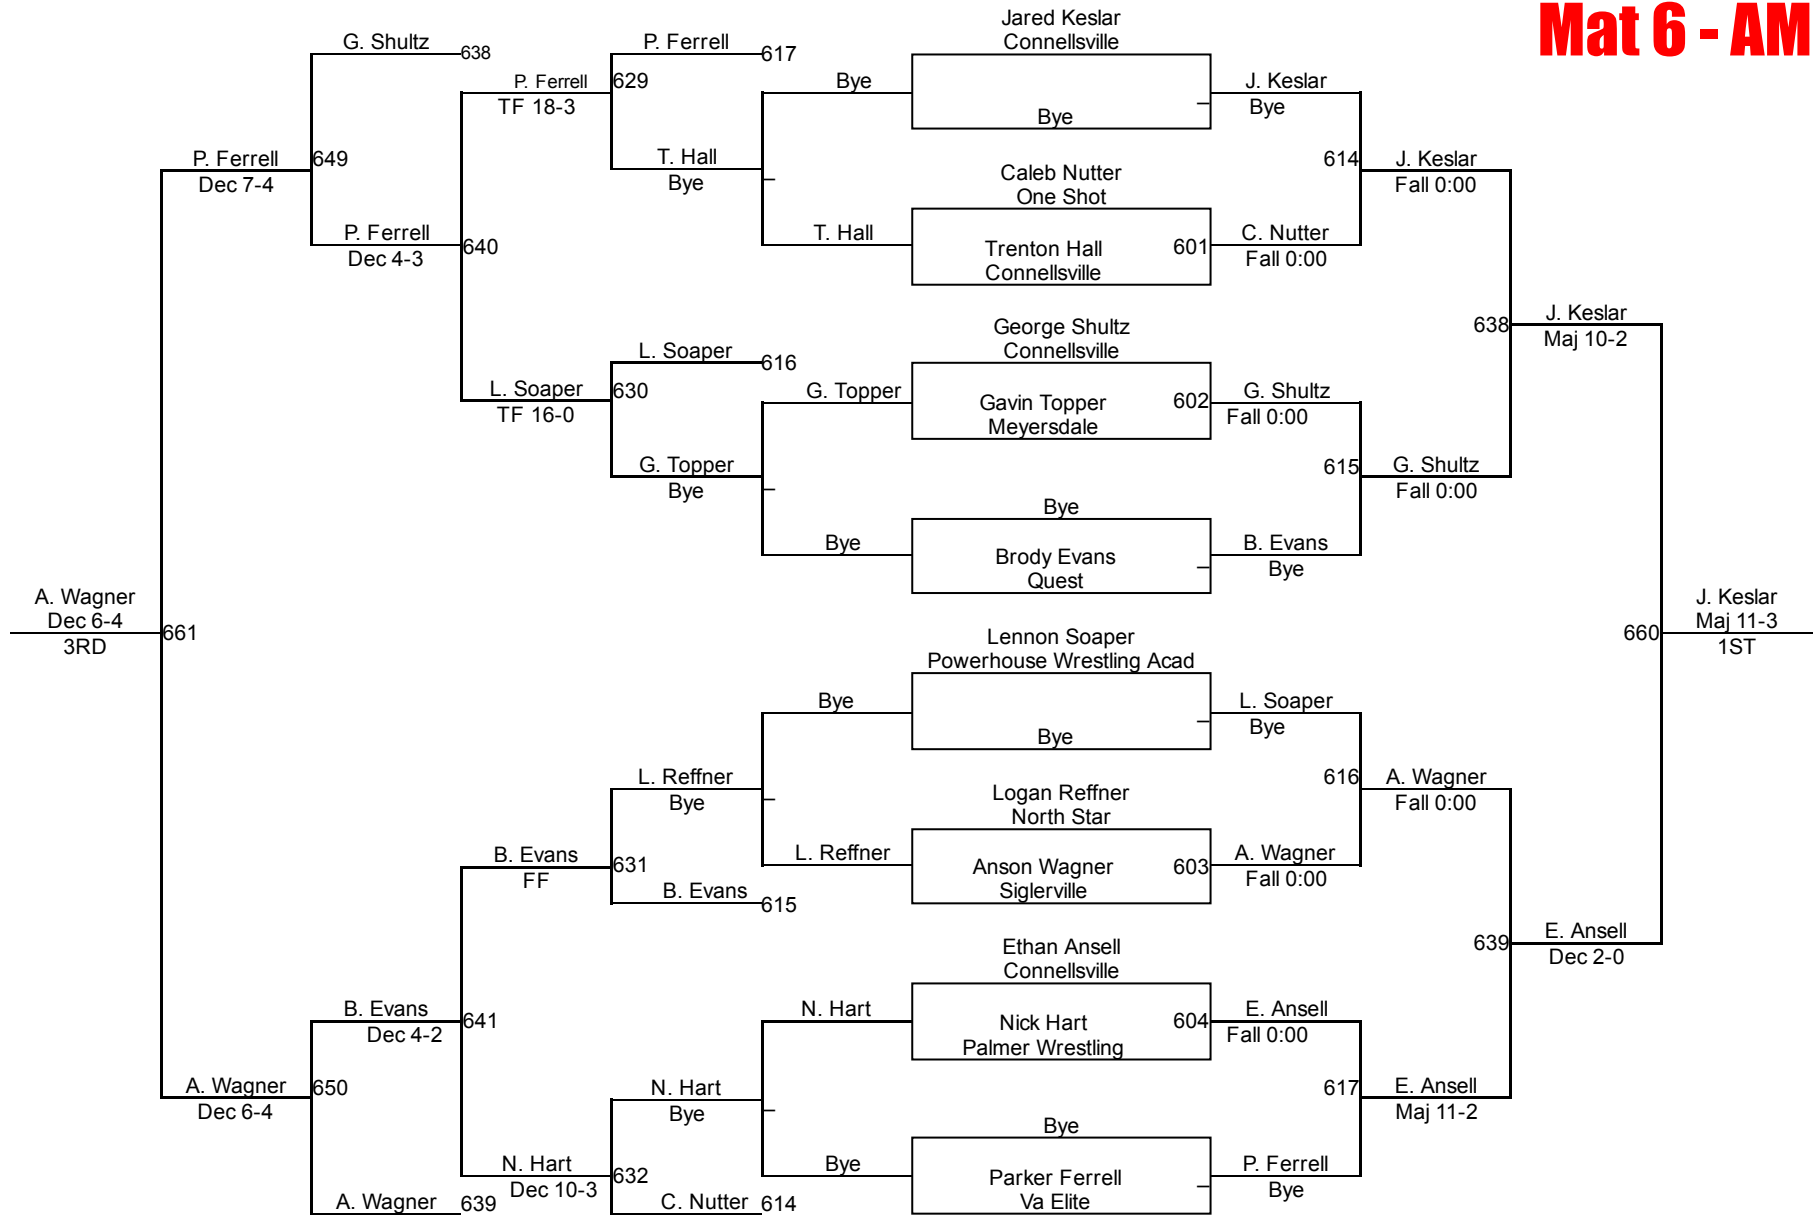

Connellsville King Of The Mat

12U 115
Mat 6 - AM