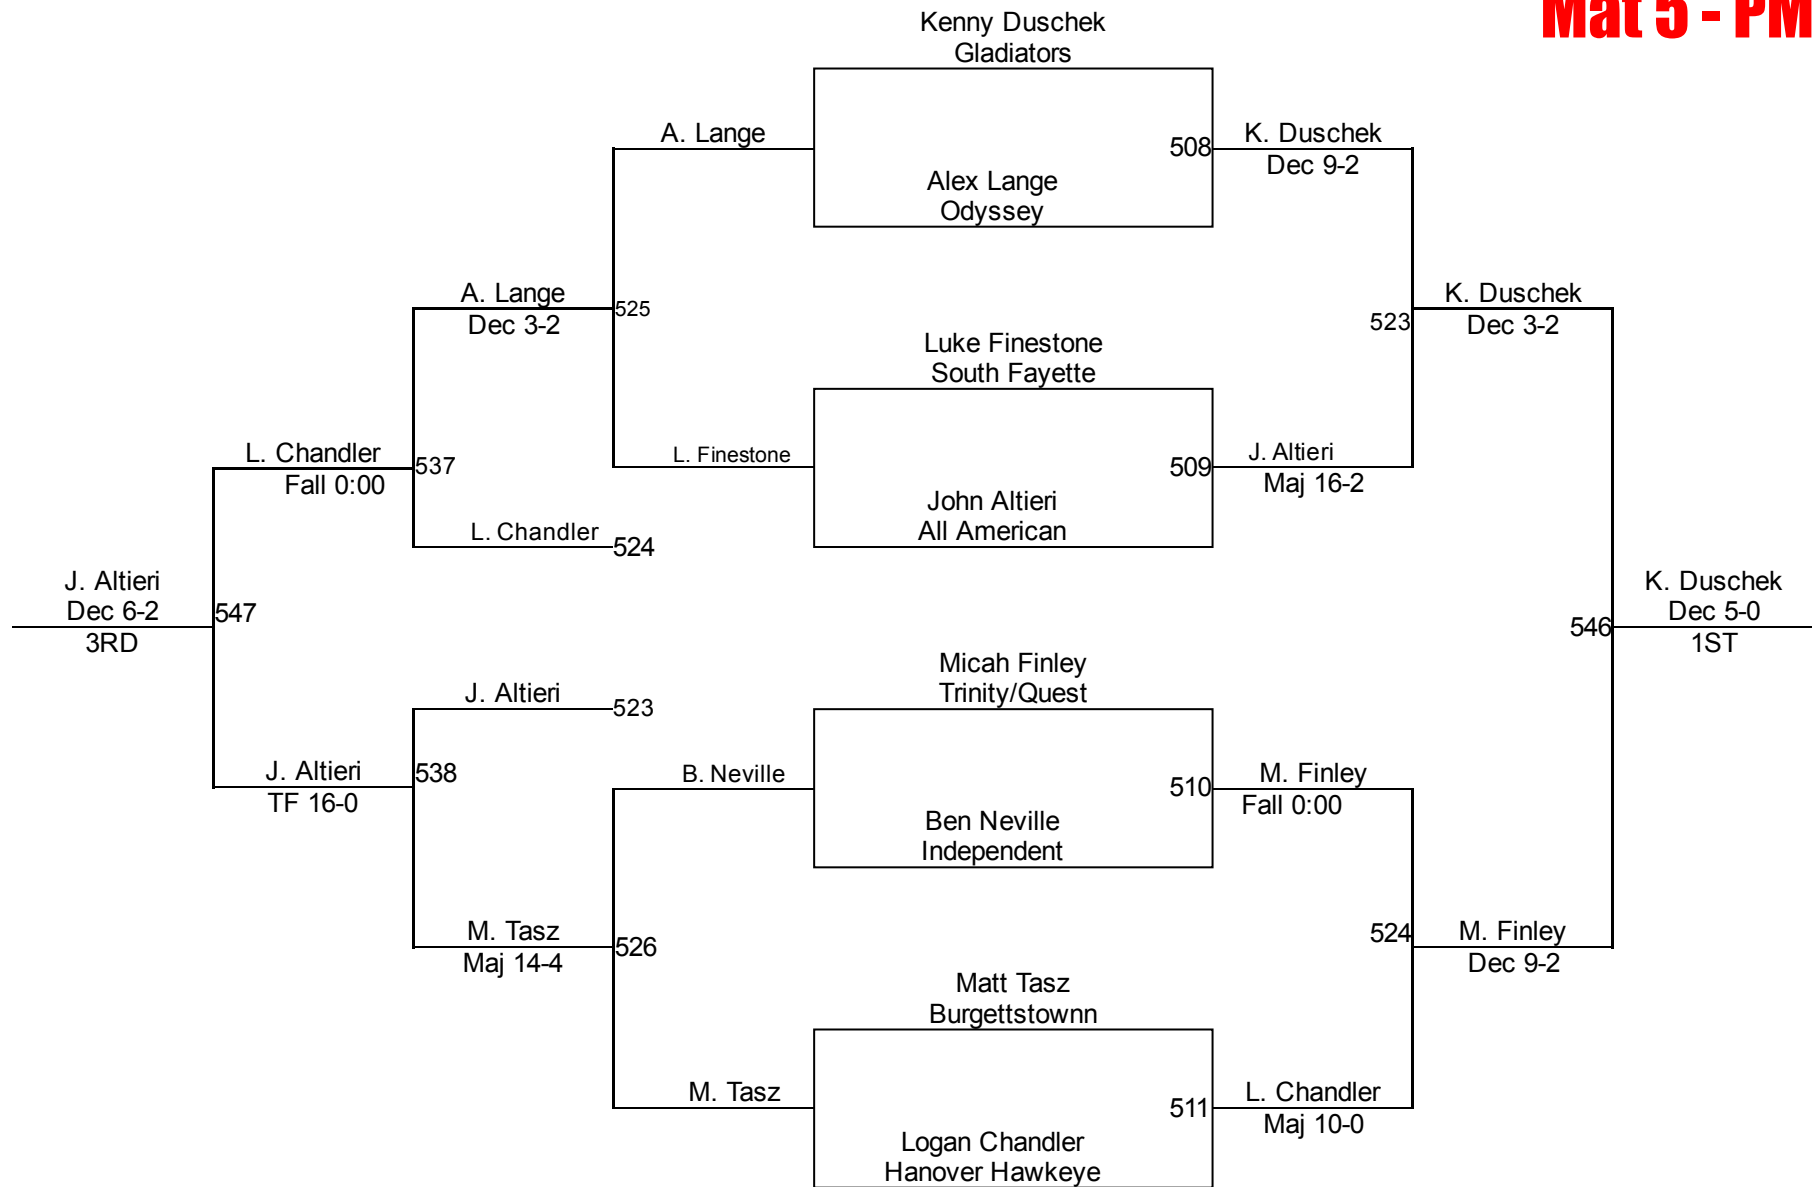

Connellsville King Of The Mat

Junior High 124
Mat 5 - PM