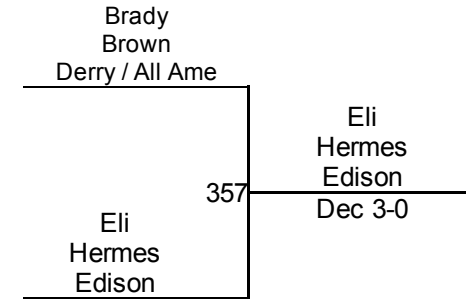

Mat 3 - PM

Round 1

Round 2

Round 3

E. Hermes (Edison)

1ST

B. Brown (Derry / All American)

2ND