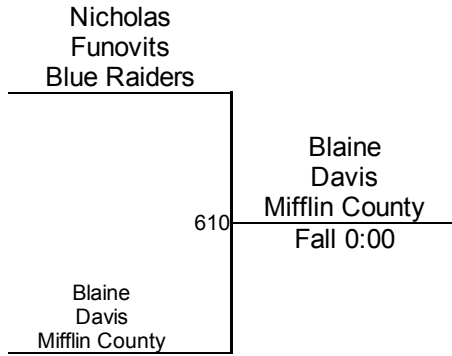

J. Wolfe (Odyssey)

3RD

Connellsville King Of The Mat

Junior High 212

Mat 6 - PM

Round 3

Round 1

Round 2