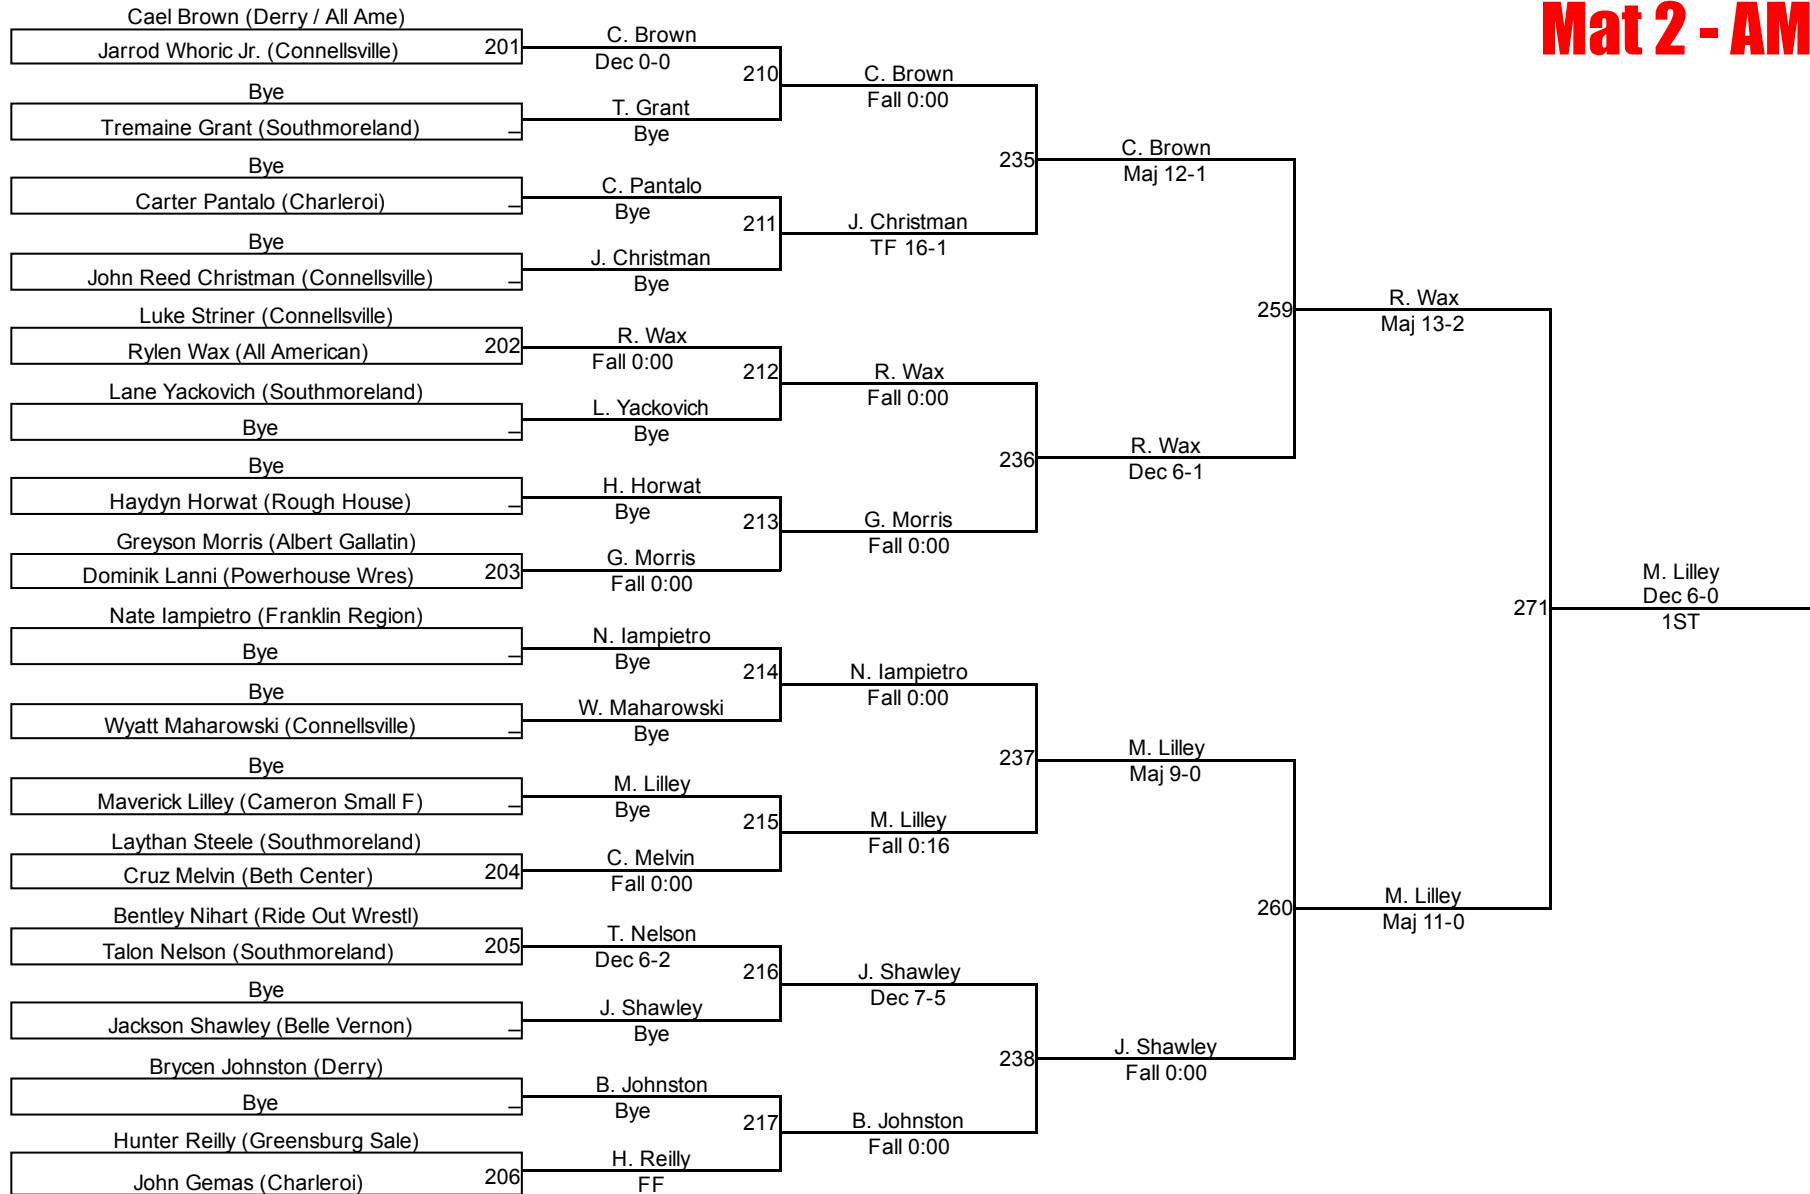

Connellsville King Of The Mat

6U Novice 40
Mat 3 - AM

Connellsville King Of The Mat

6U Novice 45
Mat 2 - AM

6U Novice 45

Connellsville King Of The Mat

6U Novice 50 Mat 2 - AM

6U Novice 50