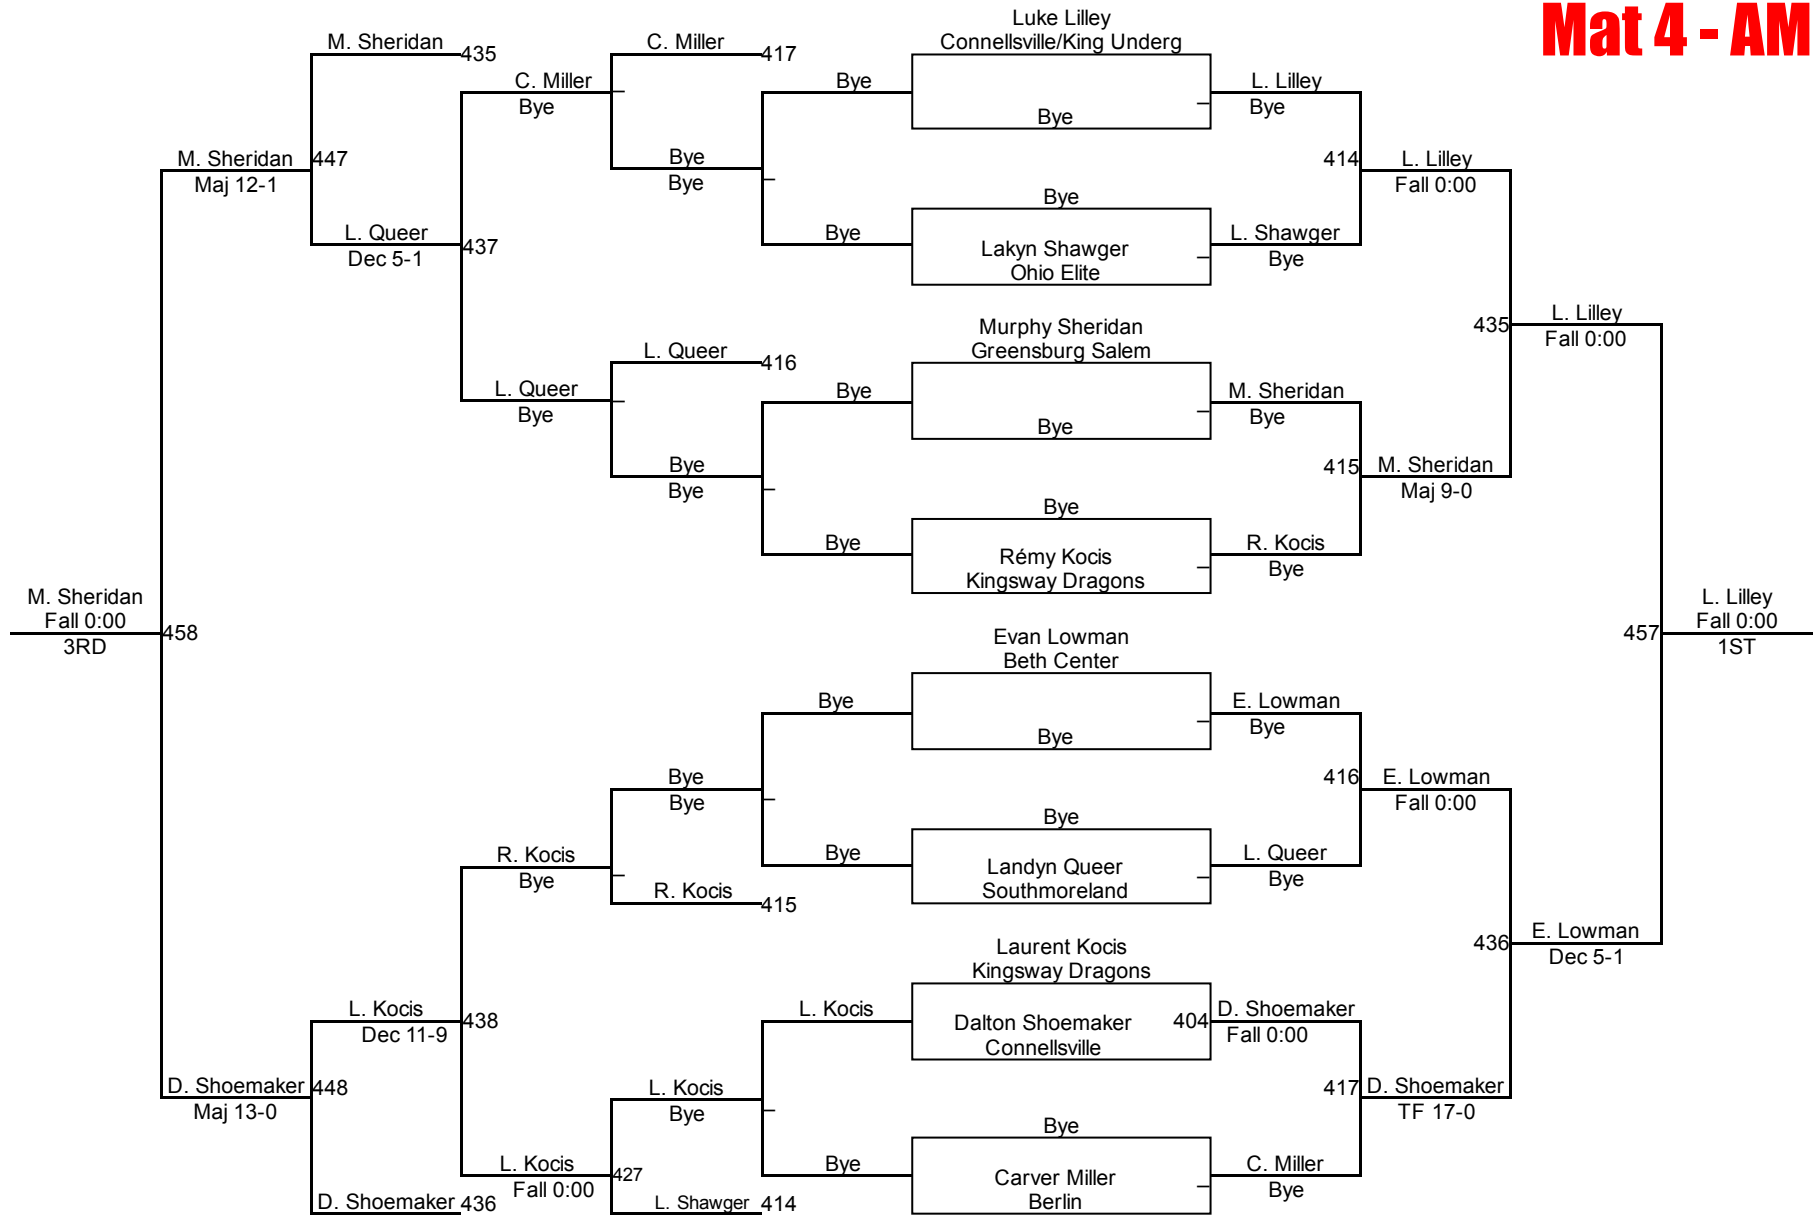

Connellsville King Of The Mat

6U Novice 80
Mat 3 - AM

Connellsville King Of The Mat

8U Novice 45
Mat 3 - AM

Connellsville King Of The Mat

8U Novice 50
Mat 3 - AM

Connellsville King Of The Mat

8U Novice 60
Mat 4 - AM