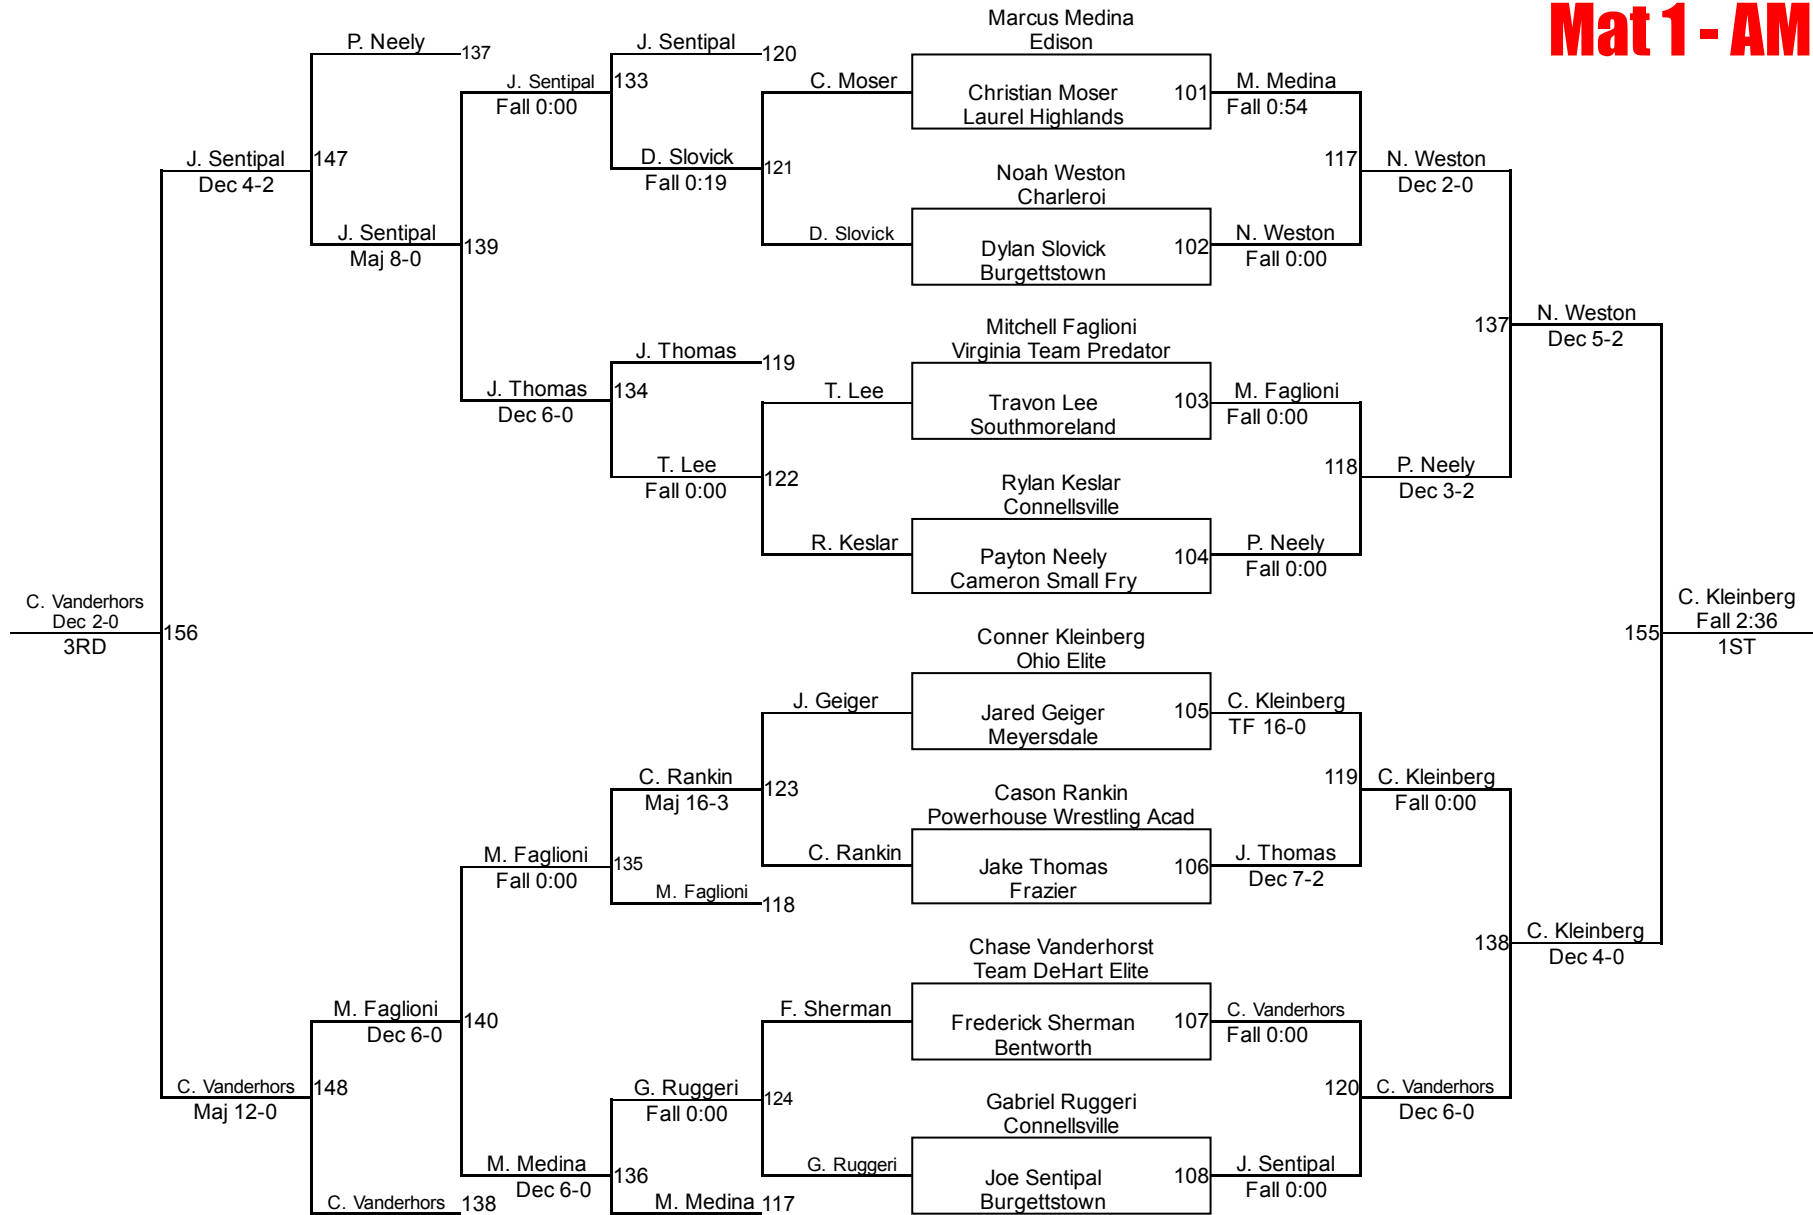

12U 70
Mat 1 - AM

Connellsville King Of The Mat

12U 75
Mat 1 - AM

Connellsville King Of The Mat

12U 80
Mat 1 - AM

Connellsville King Of The Mat

12U 85
Mat 5 - AM

Connellsville King Of The Mat