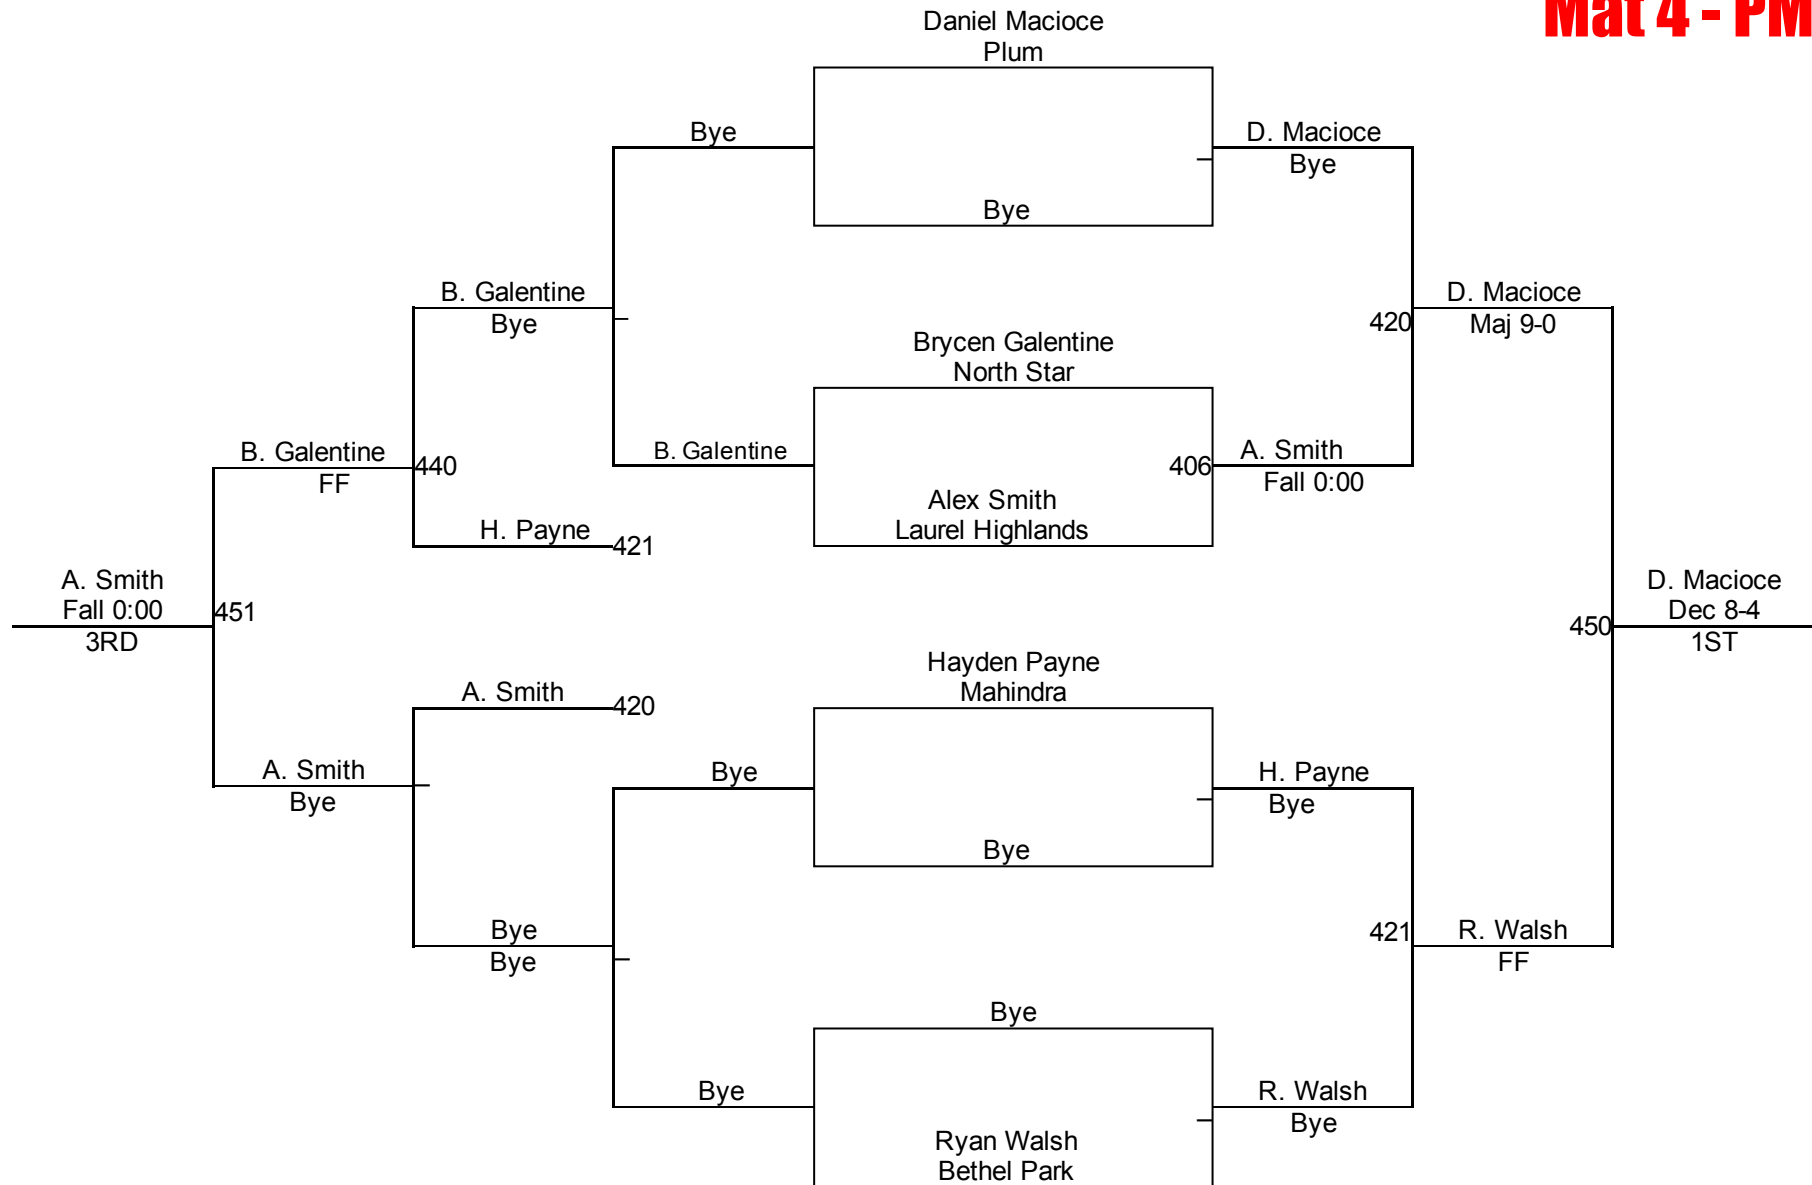

Connellsville King Of The Mat

10U 105
Mat 4 - PM