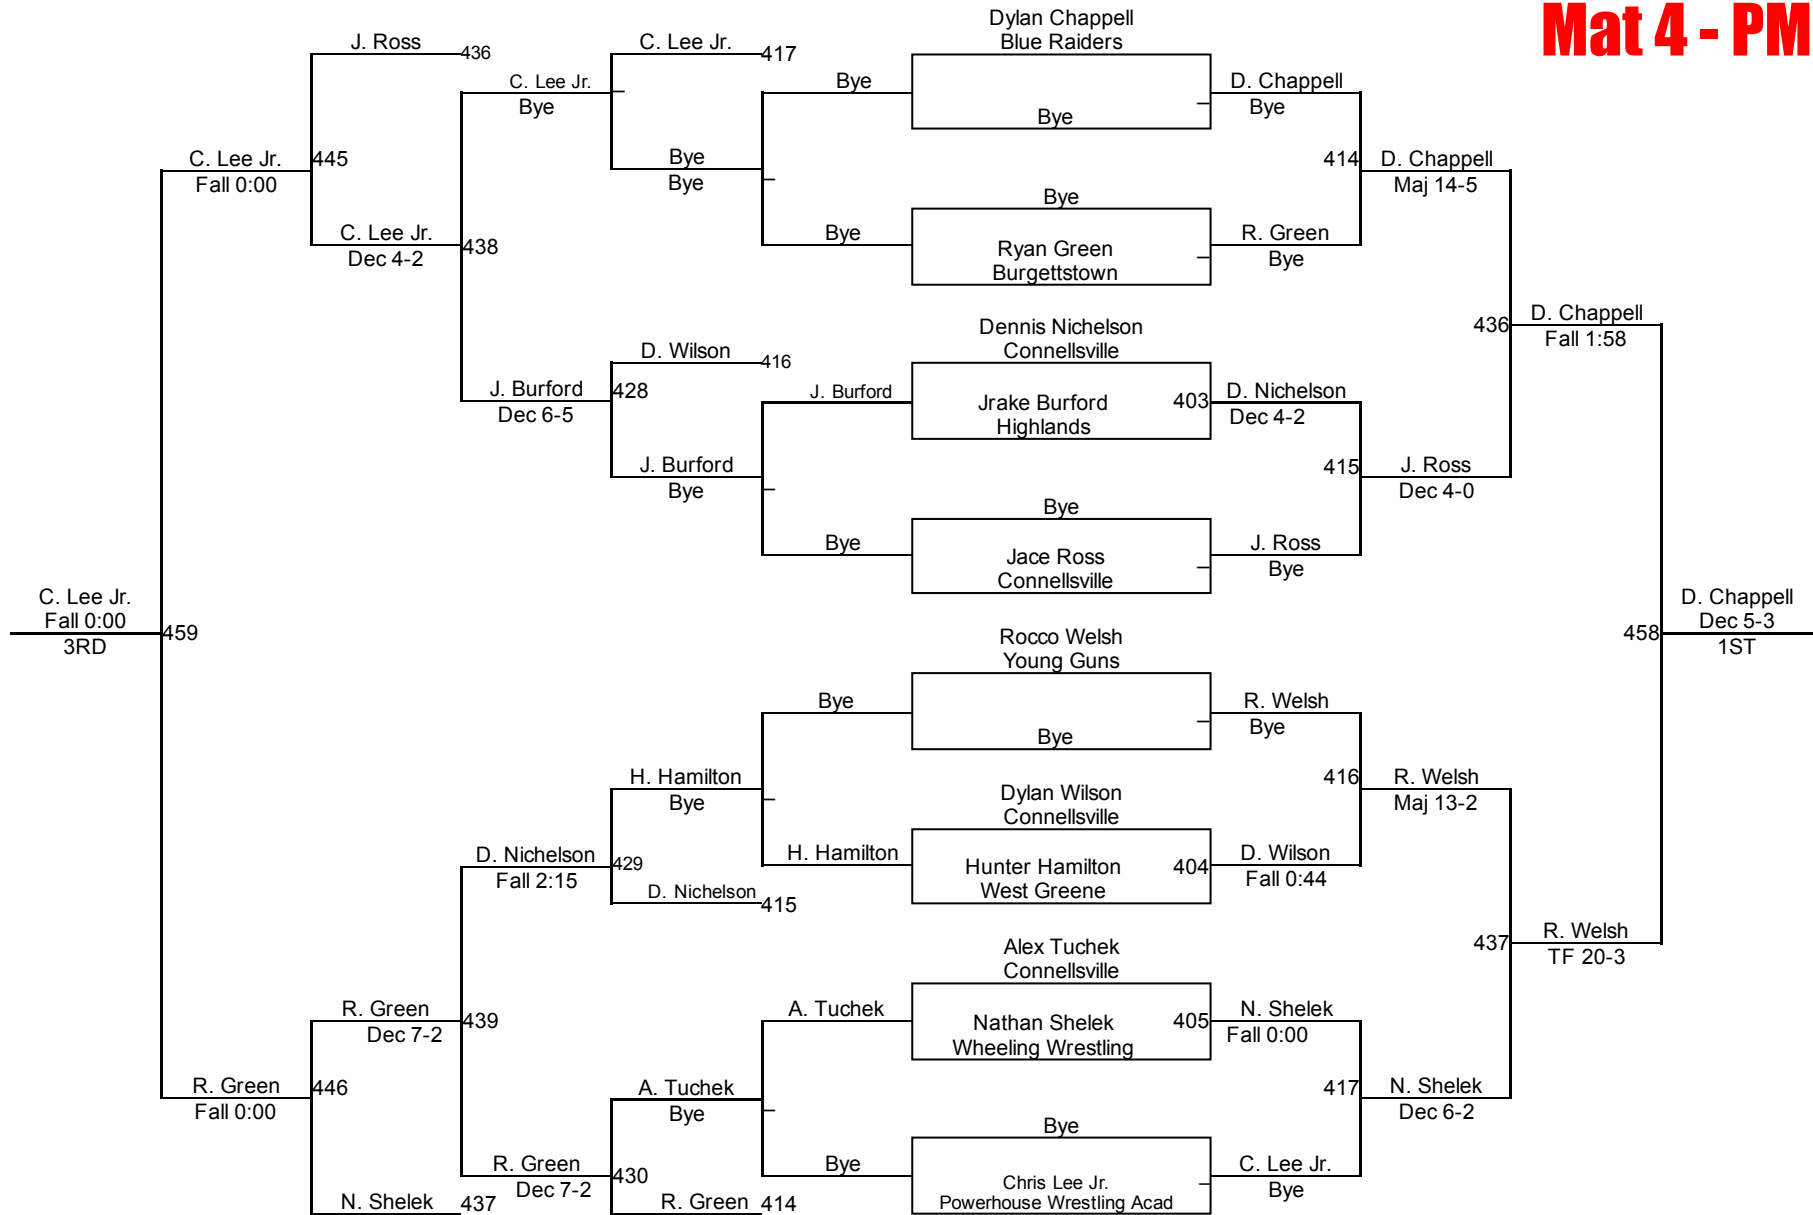

Connellsville King Of The Mat

Junior High 92
Mat 4 - PM