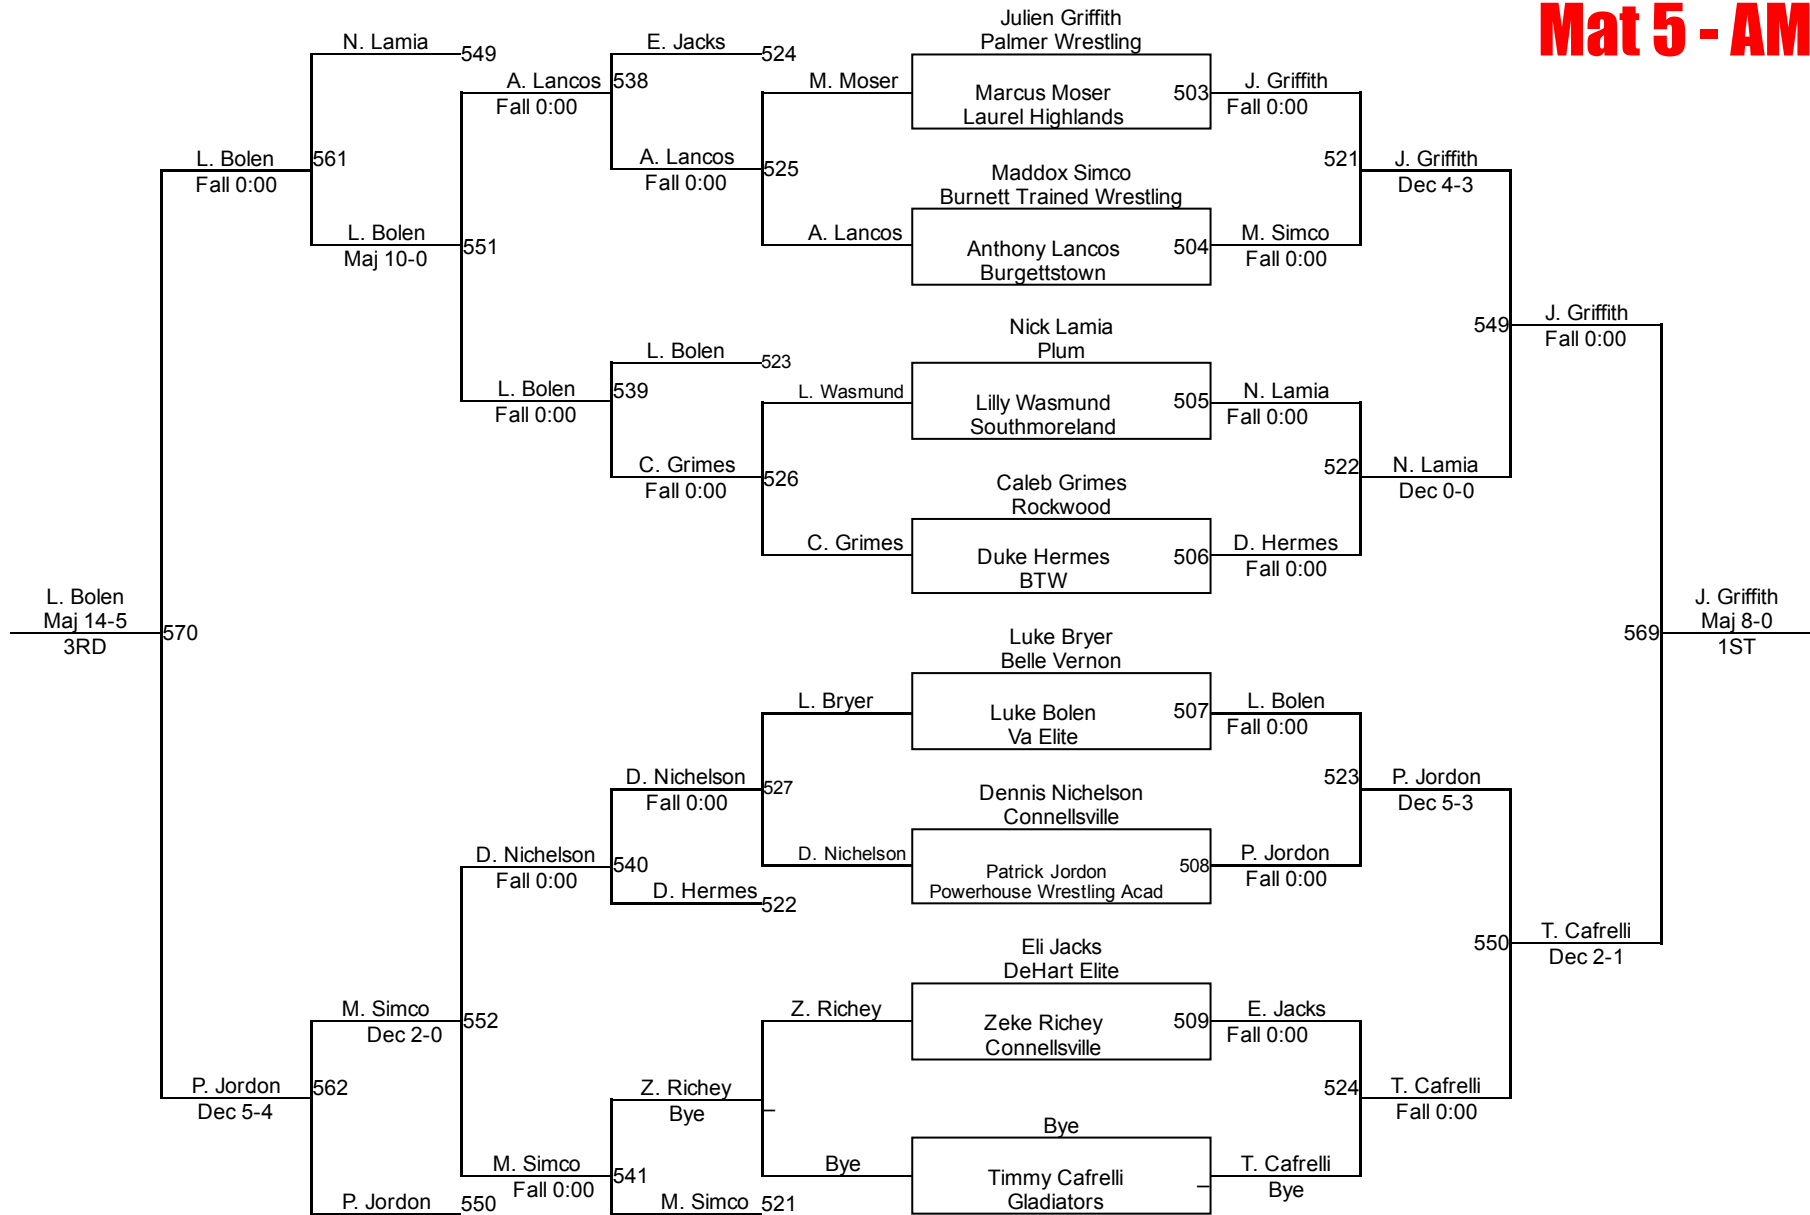

Round 2

P. Kearns (Siglerville)
1ST

M. Friend (Southern Mat Club)
2ND

Connellsville King Of The Mat

12U 65
Mat 1 - AM

Connellsville King Of The Mat

12U 70
Mat 1 - AM

Connellsville King Of The Mat

12U 75
Mat 1 - AM

Connellsville King Of The Mat

12U 80
Mat 1 - AM

Connellsville King Of The Mat

12U 90
Mat 5 - AM

Connellsville King Of The Mat

12U 95
Mat 5 - AM

Connellsville King Of The Mat