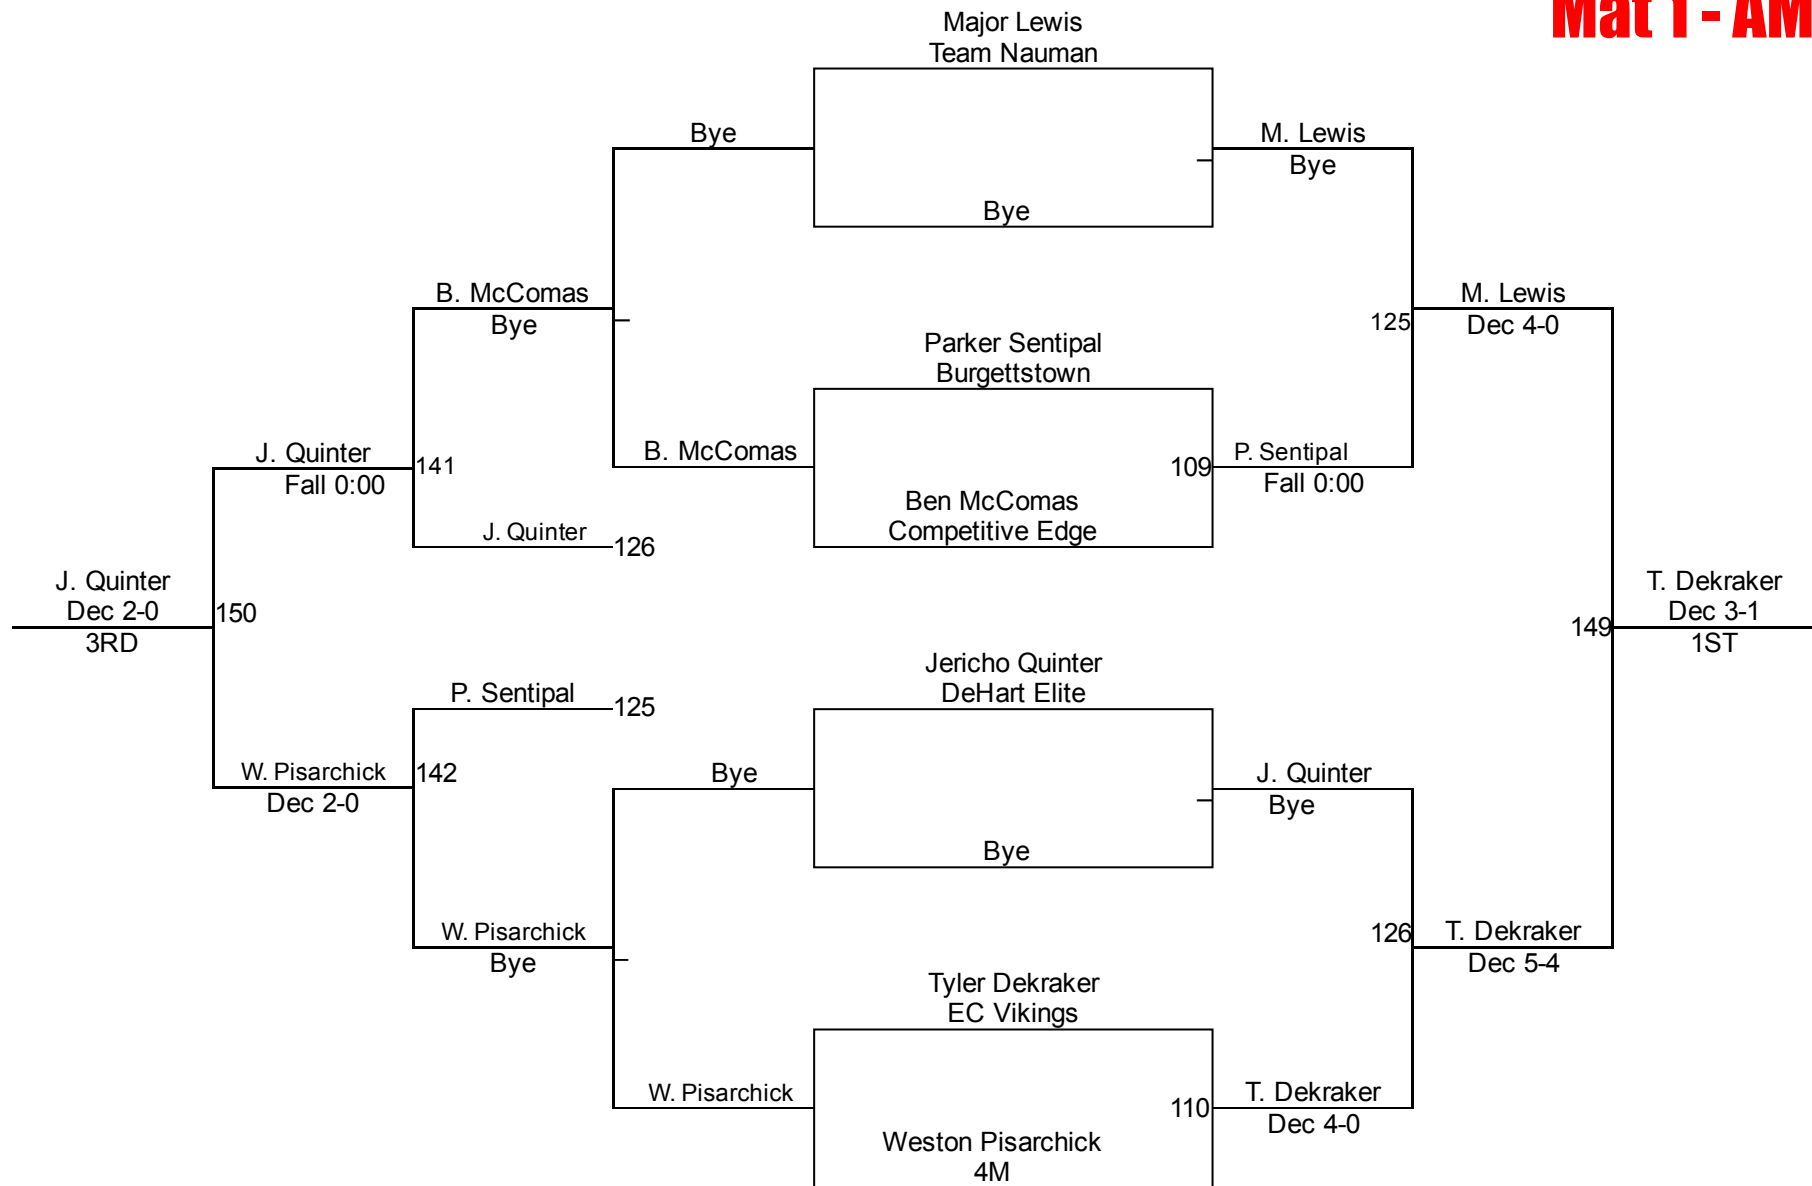

Round 2

P. Kearns (Siglerville)
1ST

M. Friend (Southern Mat Club)
2ND

Connellsville King Of The Mat

12U 65
Mat 1 - AM

Connellsville King Of The Mat

12U 70
Mat 1 - AM

Connellsville King Of The Mat