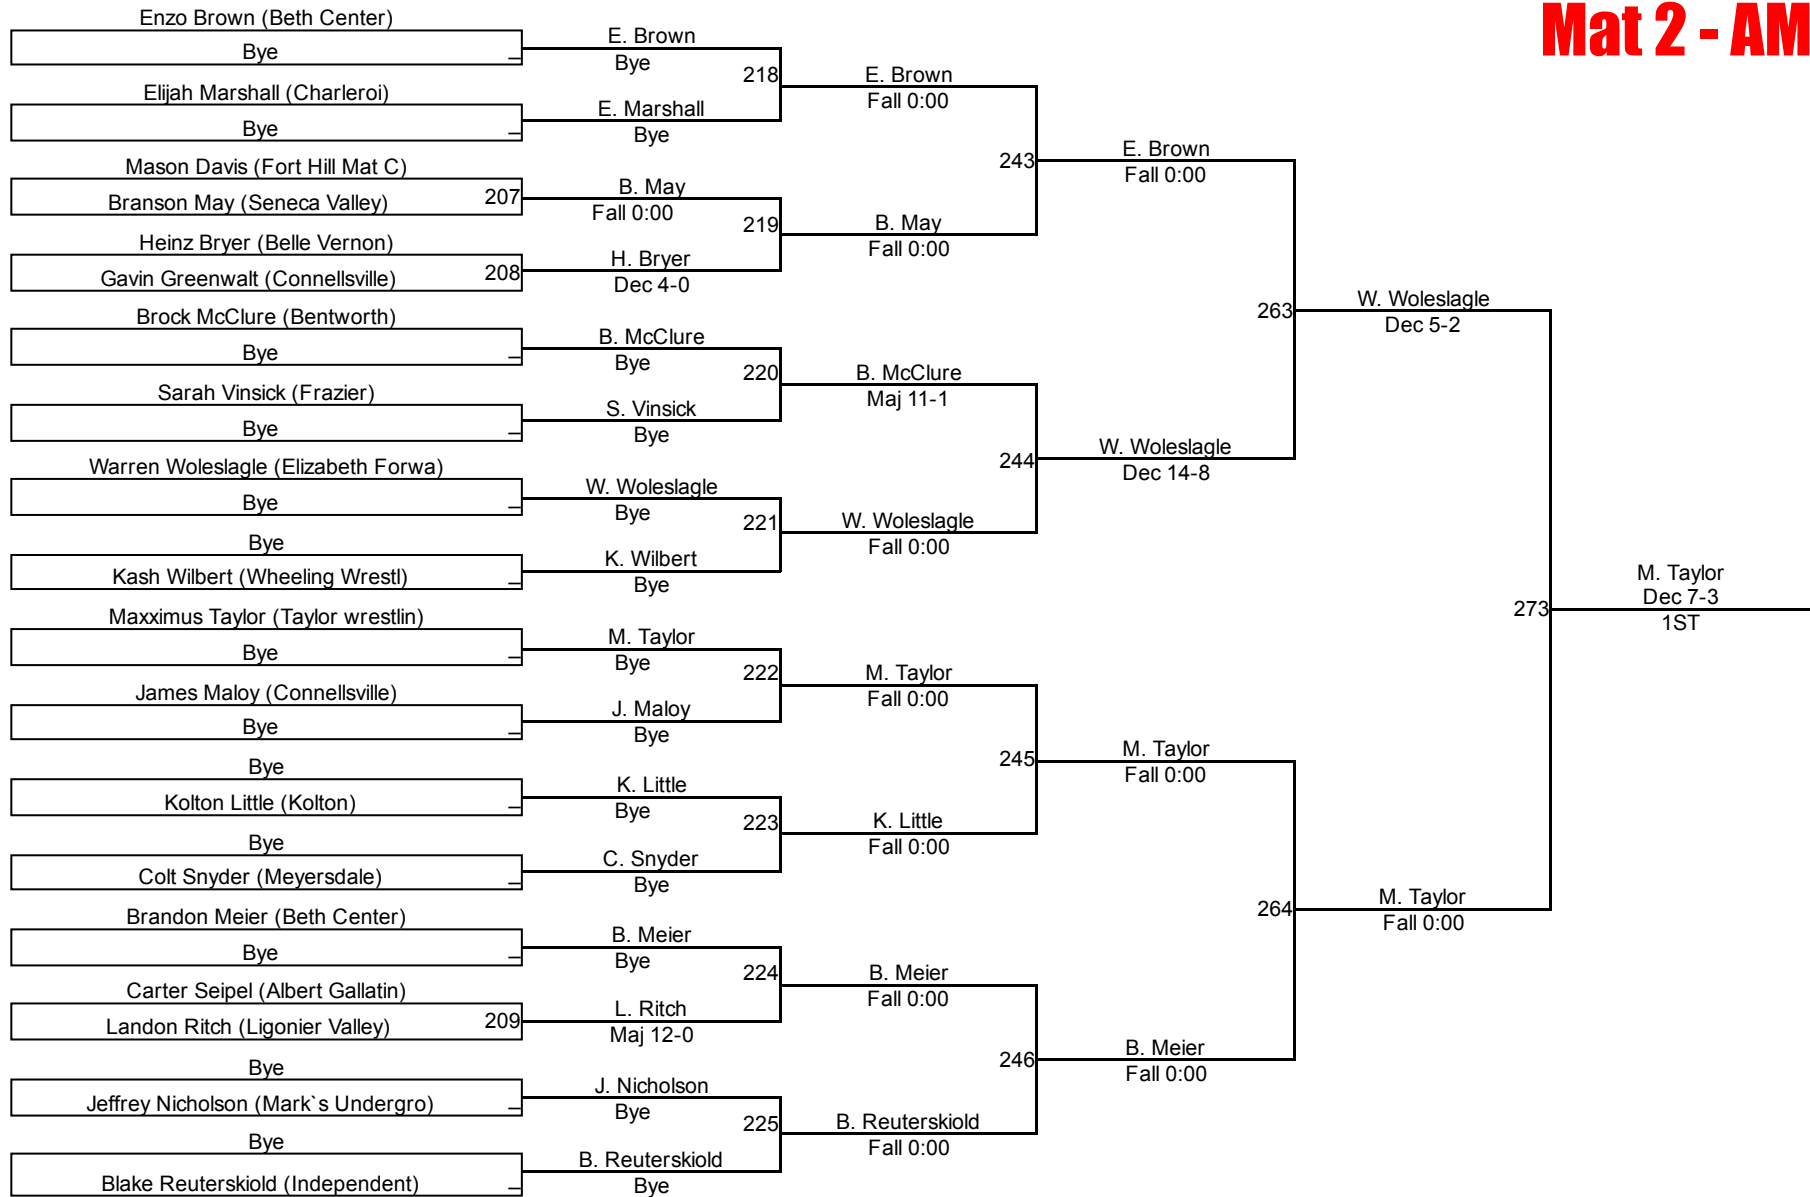

Connellsville King Of The Mat

6U Novice 40
Mat 3 - AM

Connellsville King Of The Mat

6U Novice 45
Mat 2 - AM

6U Novice 45

Connellsville King Of The Mat

6U Novice 50 Mat 2 - AM

6U Novice 50