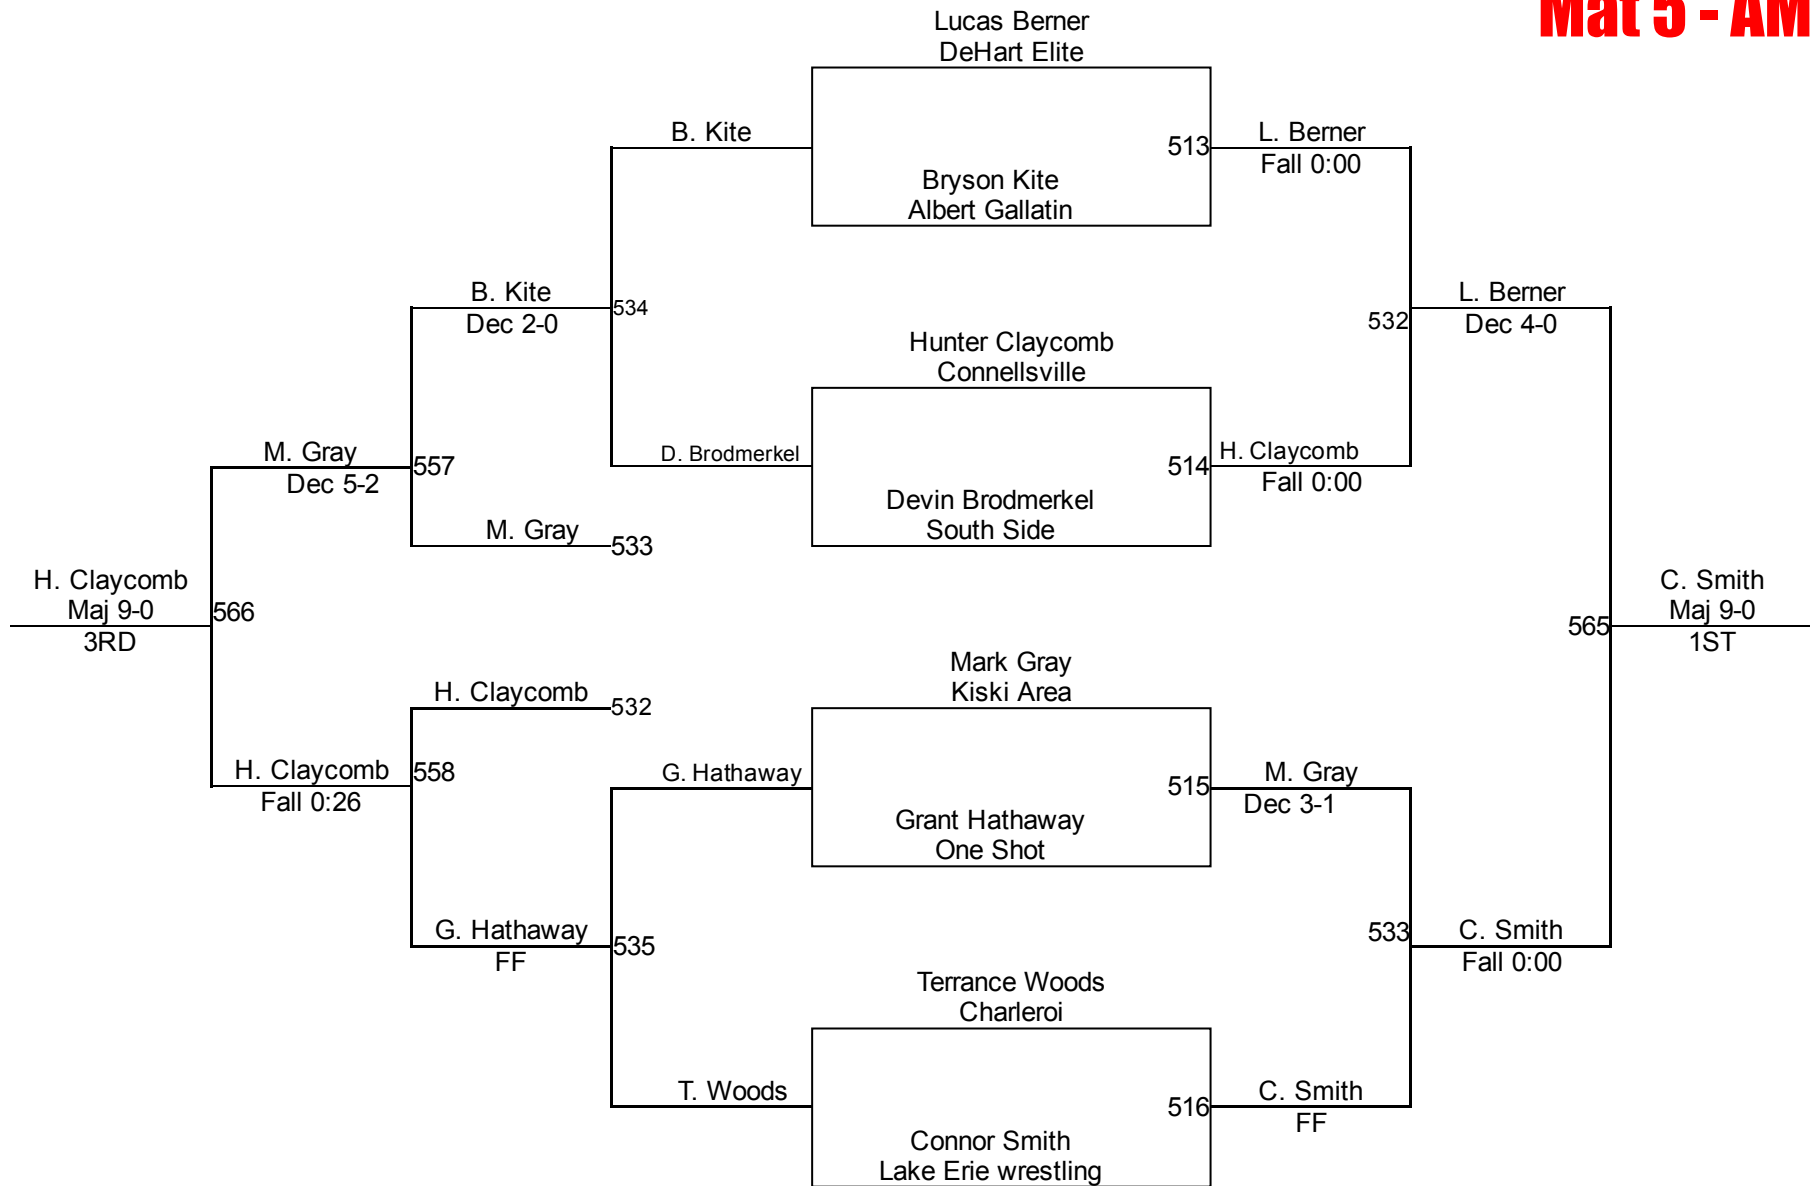

Round 2

P. Kearns (Siglerville)
1ST

M. Friend (Southern Mat Club)
2ND

Connellsville King Of The Mat

12U 65
Mat 1 - AM

Connellsville King Of The Mat

12U 70
Mat 1 - AM

Connellsville King Of The Mat

12U 75
Mat 1 - AM

Connellsville King Of The Mat

12U 80
Mat 1 - AM

Connellsville King Of The Mat

12U 90
Mat 5 - AM

Connellsville King Of The Mat

12U 95
Mat 5 - AM

Connellsville King Of The Mat