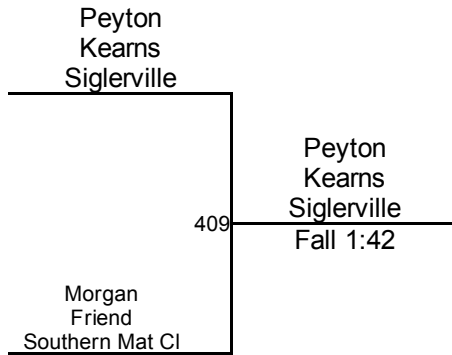

10U 95
Mat 4 - PM

Connellsville King Of The Mat

10U 105
Mat 4 - PM

Connellsville King Of The Mat

10U 120
Mat 4 - PM

Connellsville King Of The Mat

10U 150
Mat 4 - PM
Round 3

Round 1

Round 2

P. Kearns (Siglerville)
1ST

M. Friend (Southern Mat Club)
2ND

Connellsville King Of The Mat

12U 65
Mat 1 - AM

Connellsville King Of The Mat

12U 70
Mat 1 - AM

Connellsville King Of The Mat