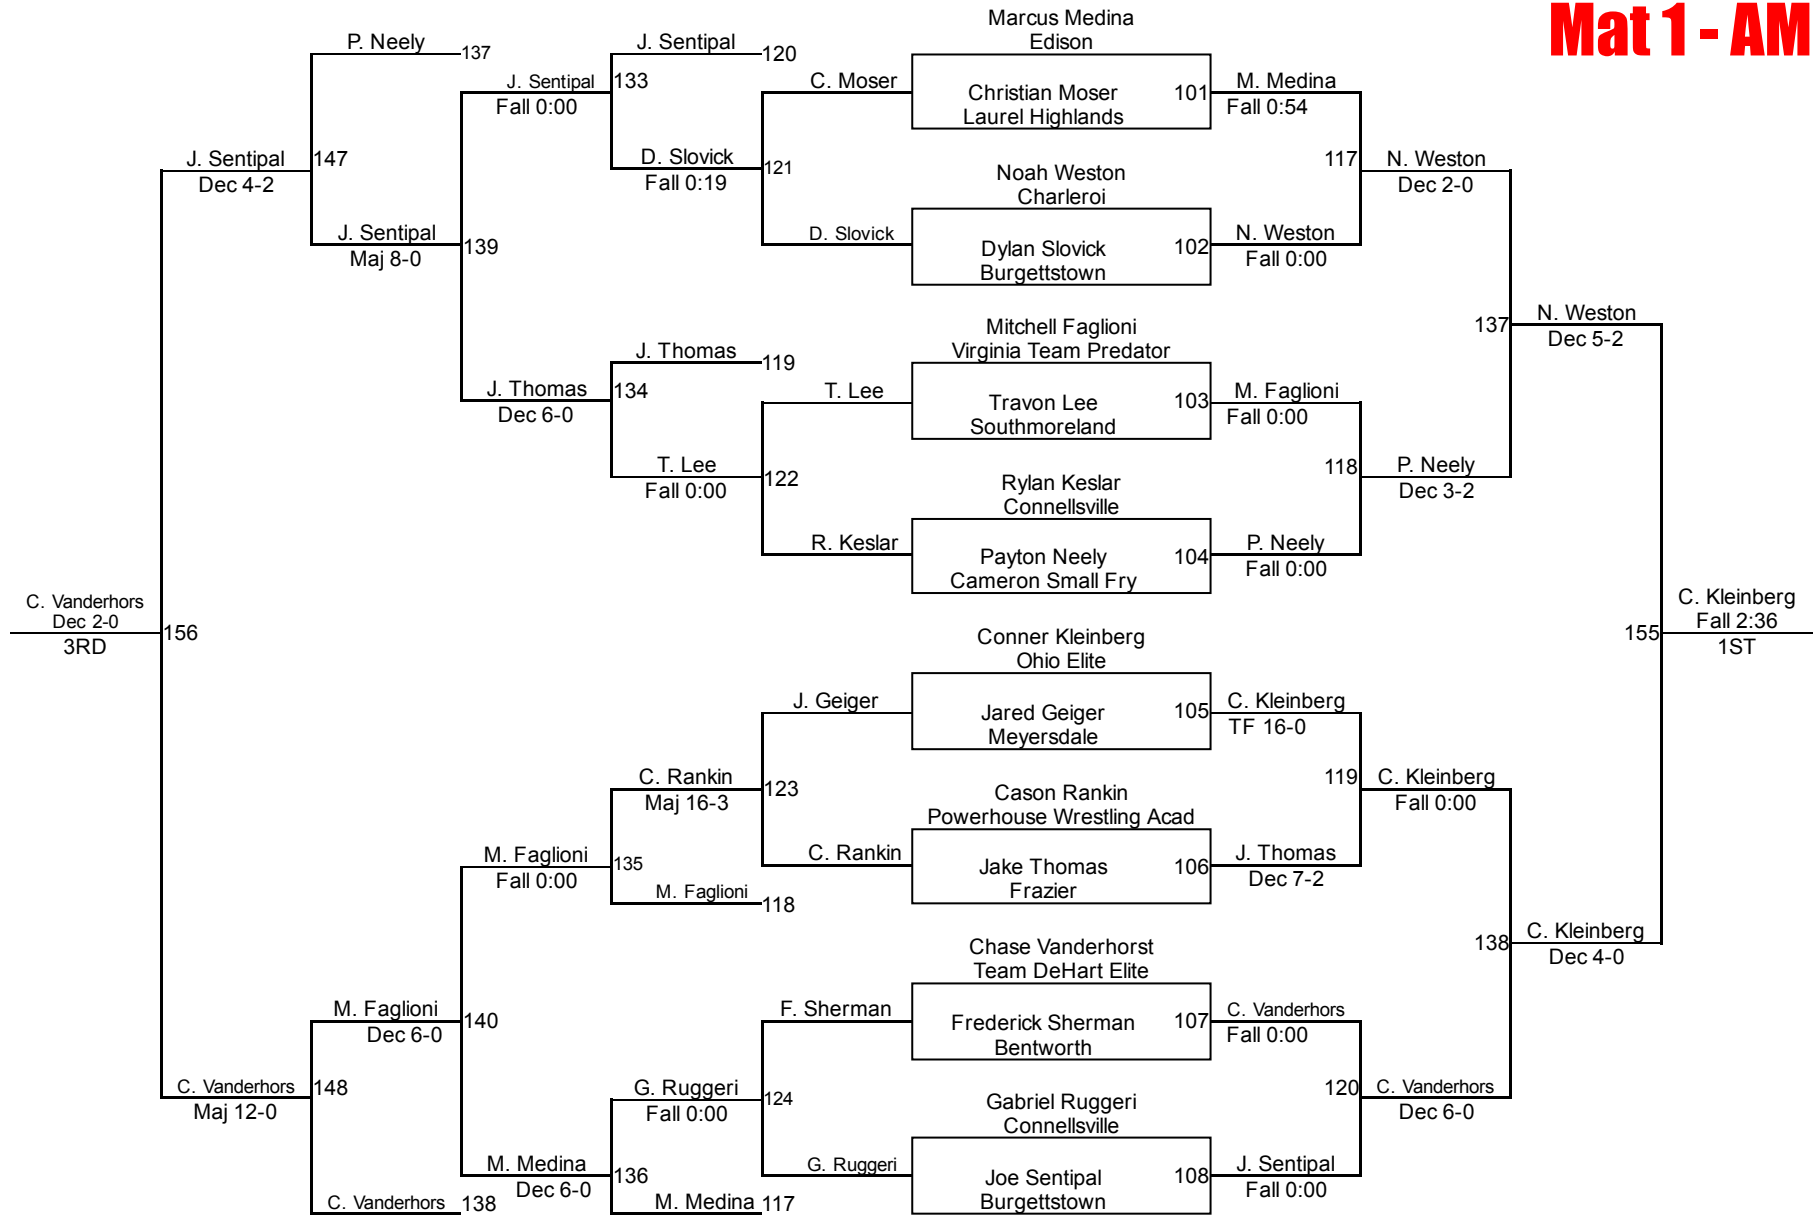

Connellsville King Of The Mat

12U 80
Mat 1 - AM