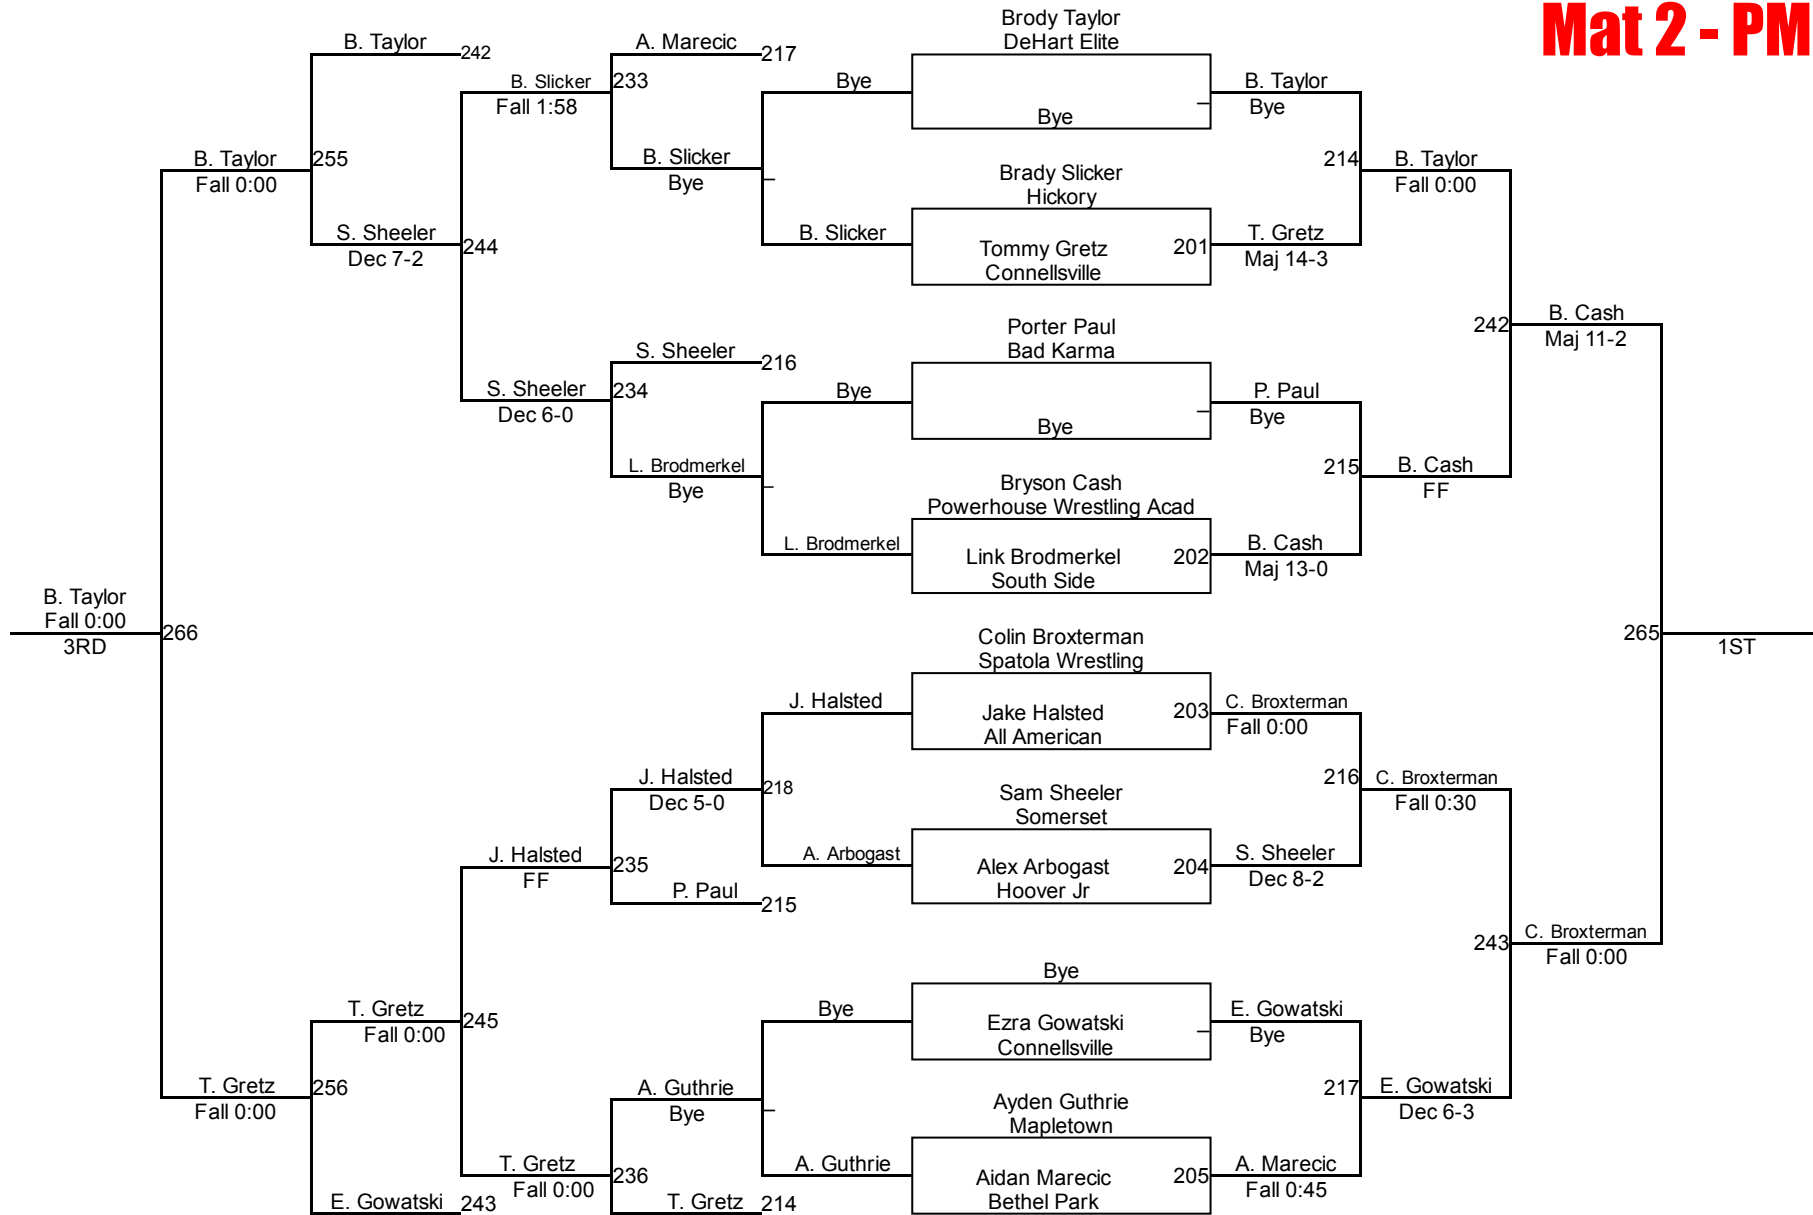

Connellsville King Of The Mat

8U 50
Mat 2 - PM

Connellsville King Of The Mat

8U 55
Mat 2 - PM

Connellsville King Of The Mat

8U 60
Mat 2 - PM

Connellsville King Of The Mat

8U 65
Mat 3 - PM