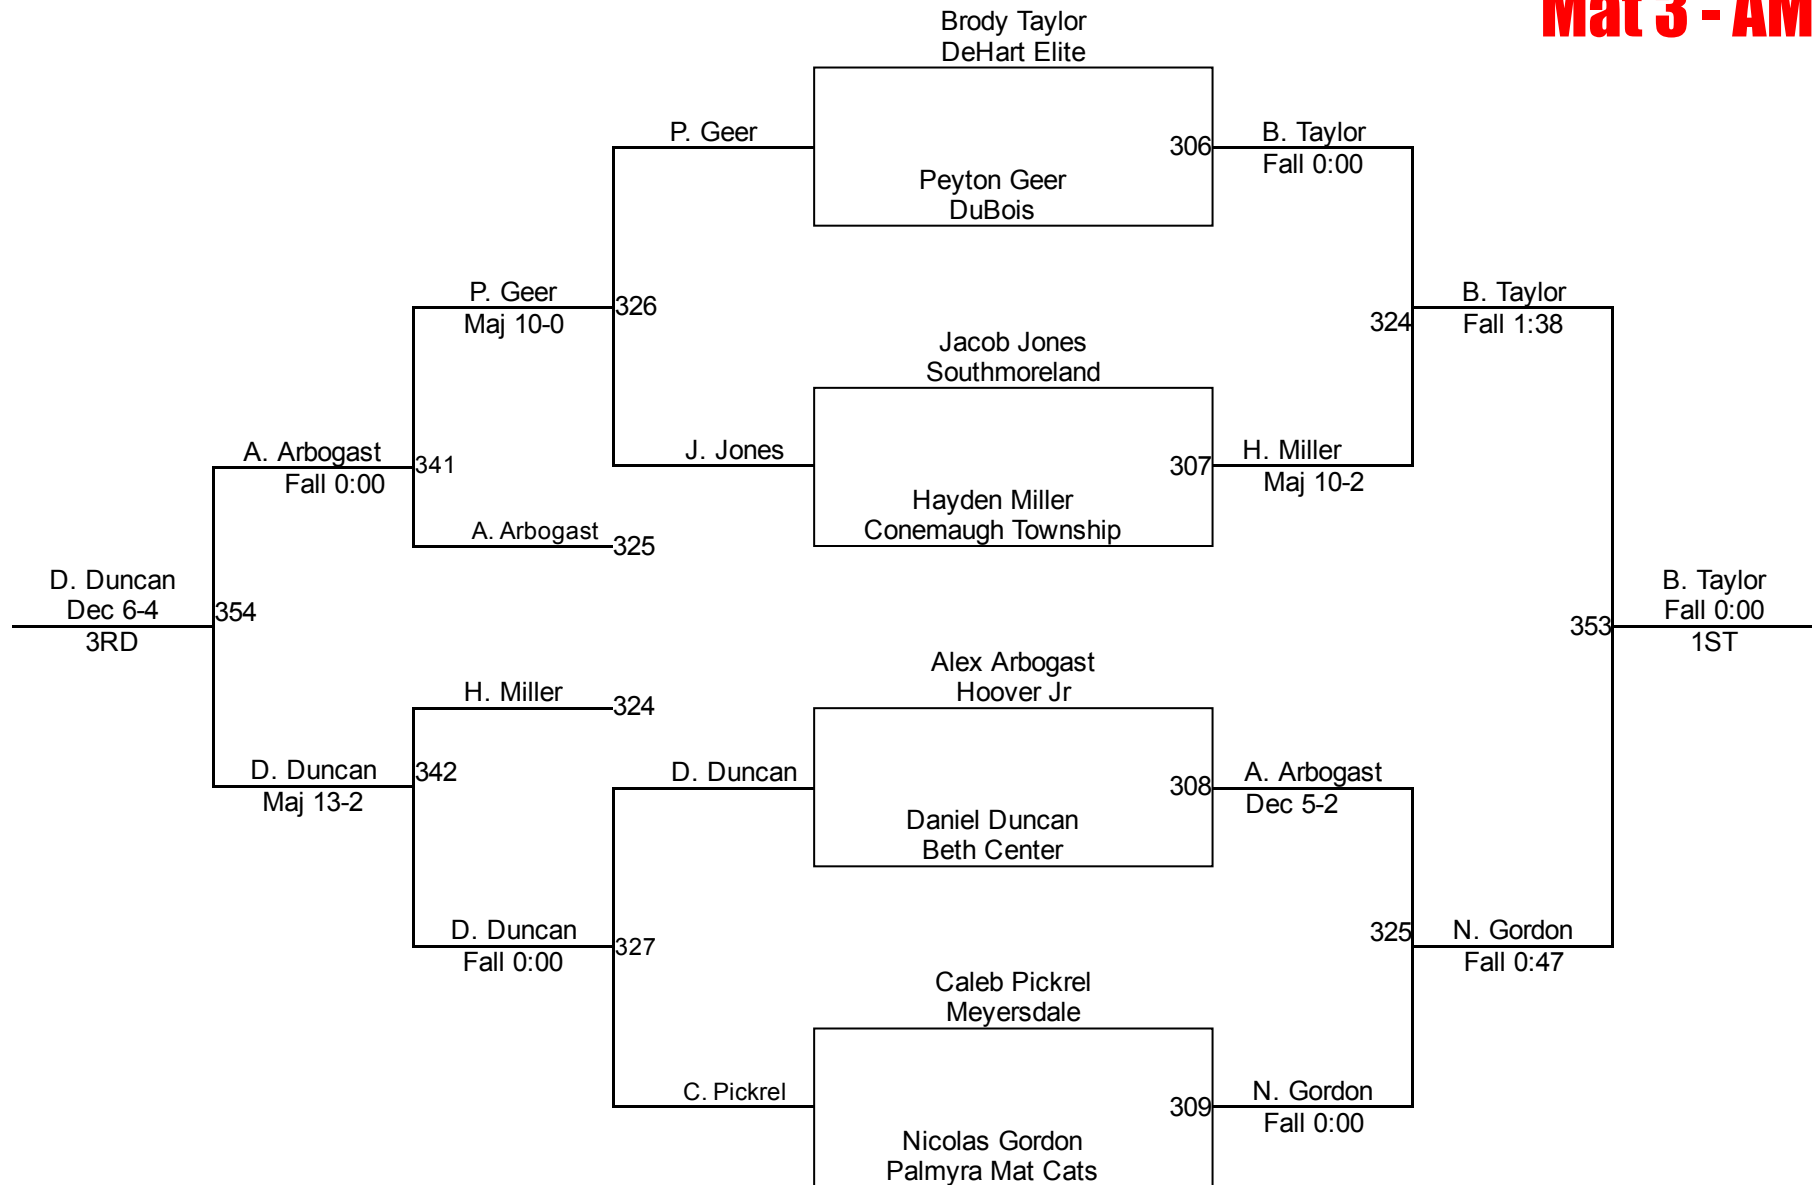

Connellsville King Of The Mat

8U Novice 50
Mat 3 - AM