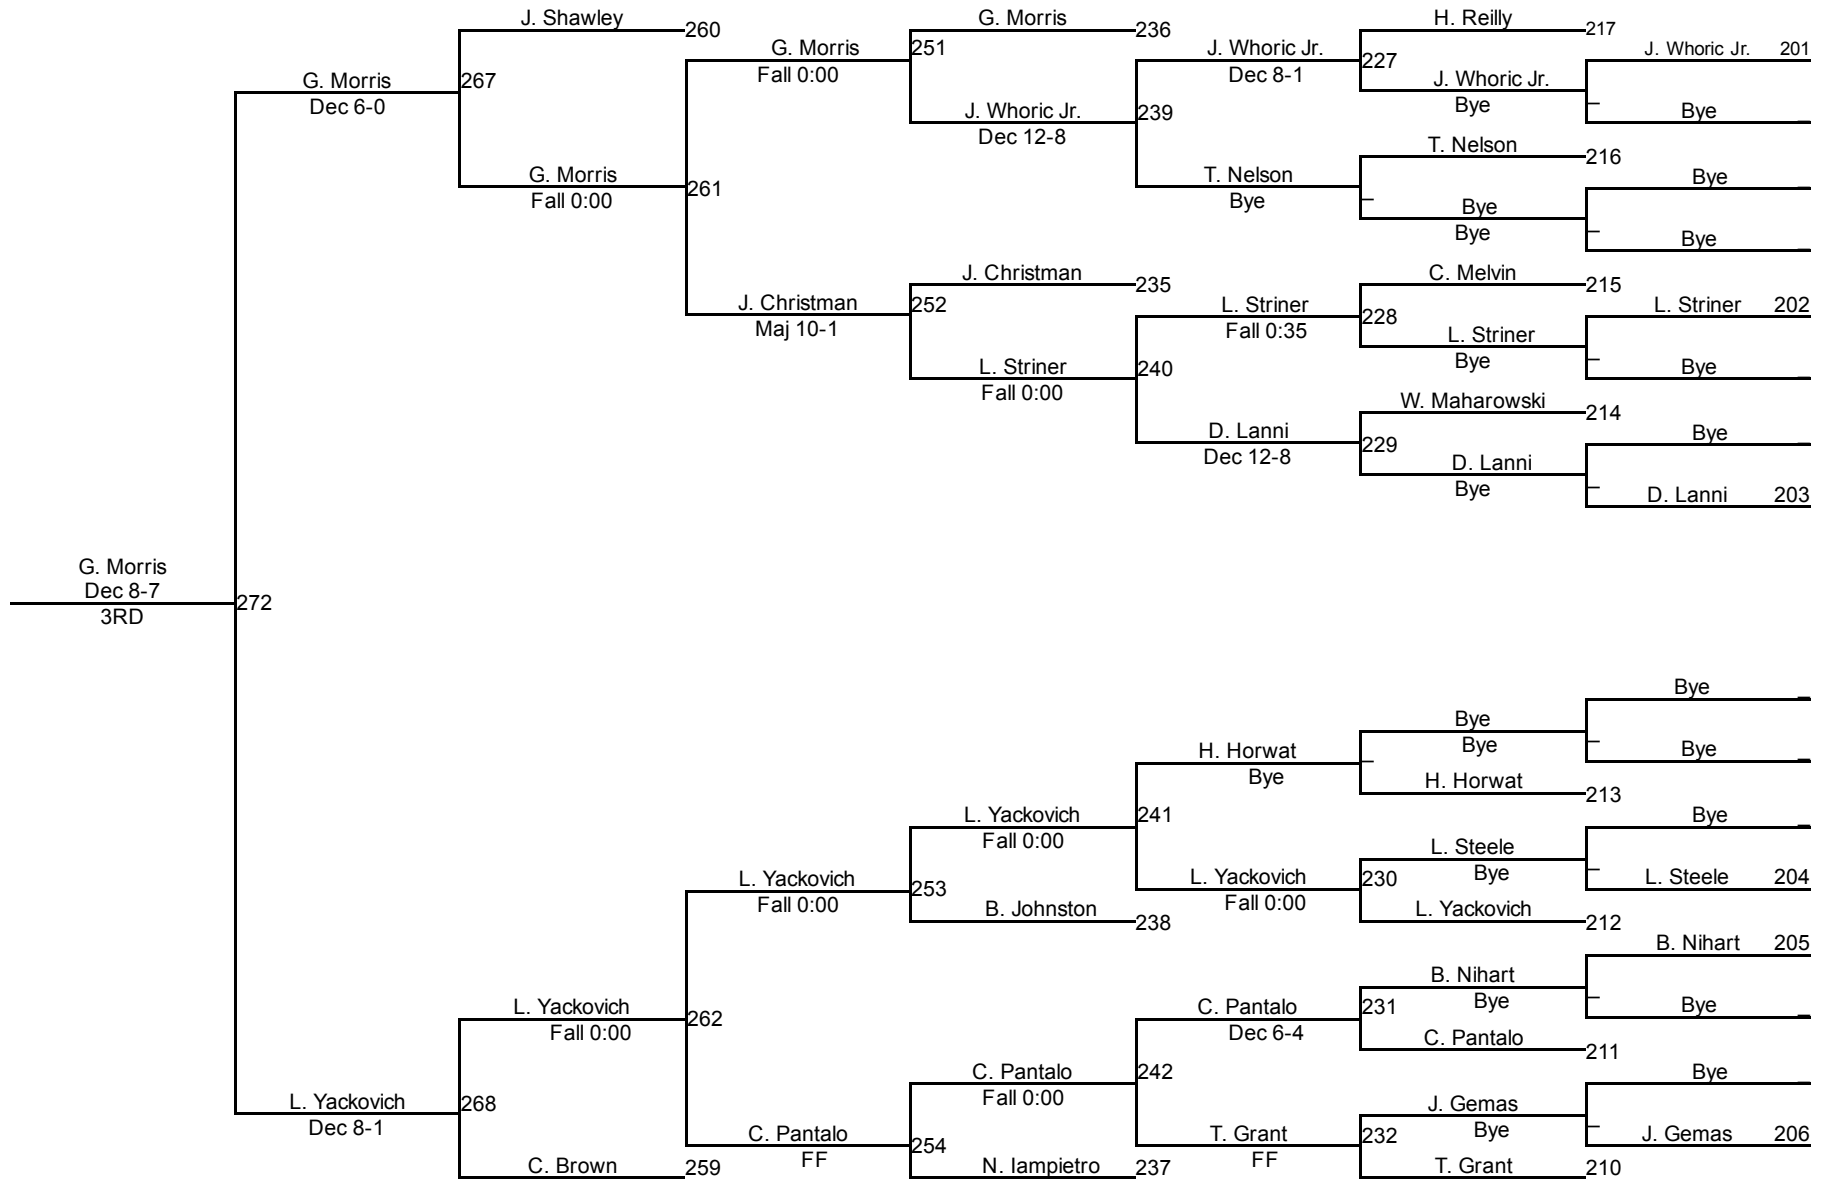

Connellsville King Of The Mat

6U Novice 40
Mat 3 - AM

Connellsville King Of The Mat

6U Novice 45
Mat 2 - AM

6U Novice 45

Connellsville King Of The Mat

6U Novice 50 Mat 2 - AM

6U Novice 50