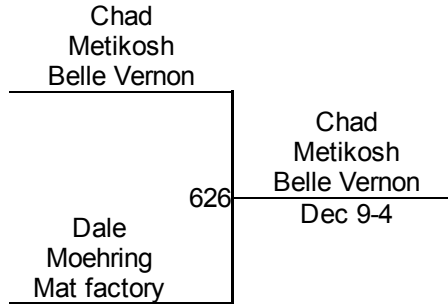

H. Crum (Siglerville)
2ND

Connellsville King Of The Mat

Junior High 187 Mat 6 - PM

Round 1

Round 2

Round 3

C. Metikosh (Belle Vernon)

1ST