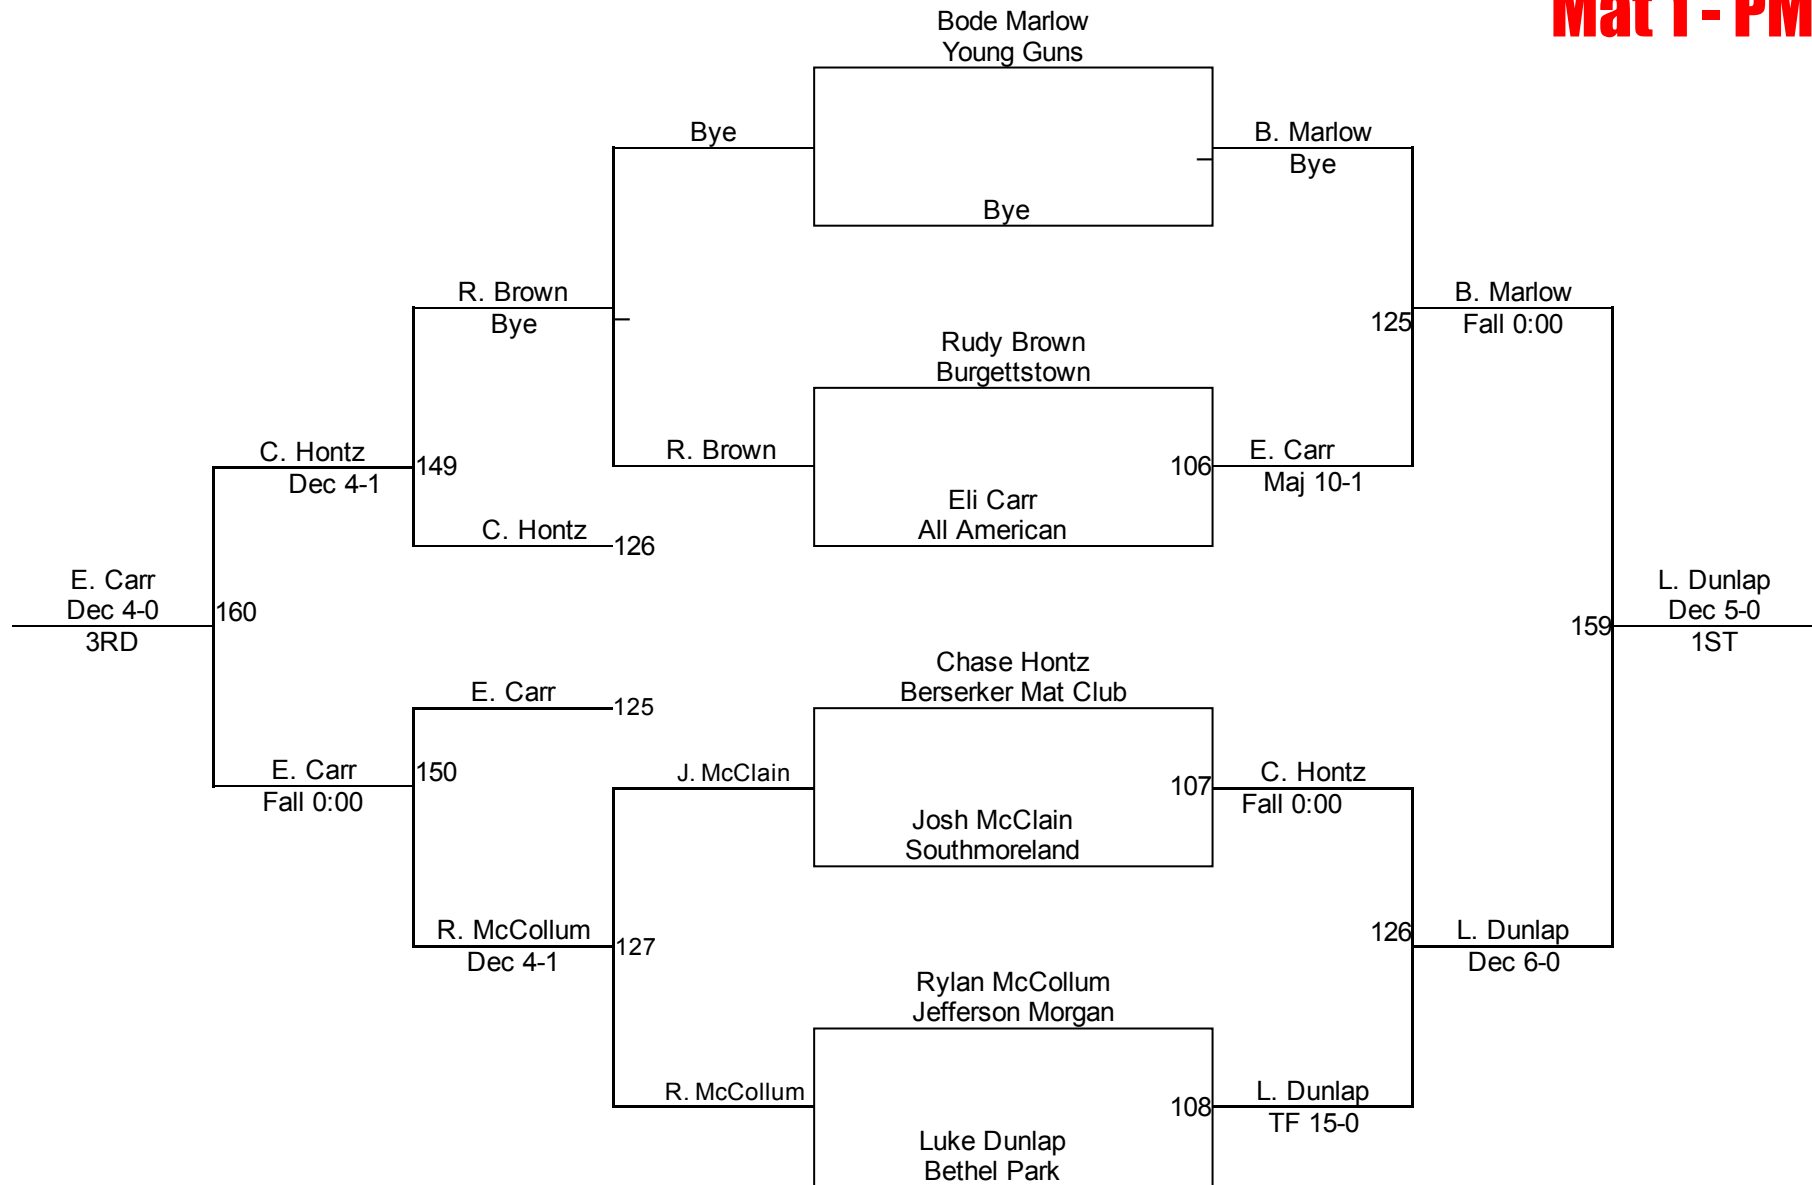

10U 65

Connellsville King Of The Mat

10U 75
Mat 1 - PM

Connellsville King Of The Mat

10U 80
Mat 1 - PM

Connellsville King Of The Mat

10U 85
Mat 1 - PM

Connellsville King Of The Mat