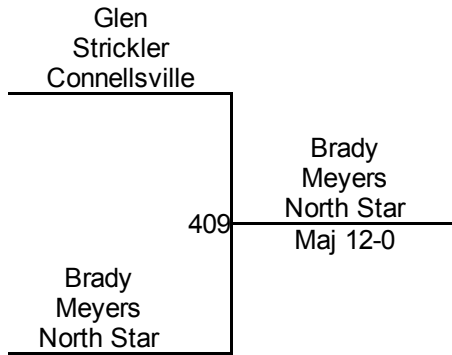

Round 2

Round 3

J. Payne (Competitive Edge)
1ST

W. Snyder (Connellsville)
2ND

Connellsville King Of The Mat

8U Novice 110
Mat 4 - AM
Round 3

Round 1

Round 2

B. Meyers (North Star)
1ST

G. Strickler (Connellsville)
2ND

Connellsville King Of The Mat

8U 45
Mat 2 - PM

Connellsville King Of The Mat

8U 55
Mat 2 - PM

Connellsville King Of The Mat

8U 60
Mat 2 - PM