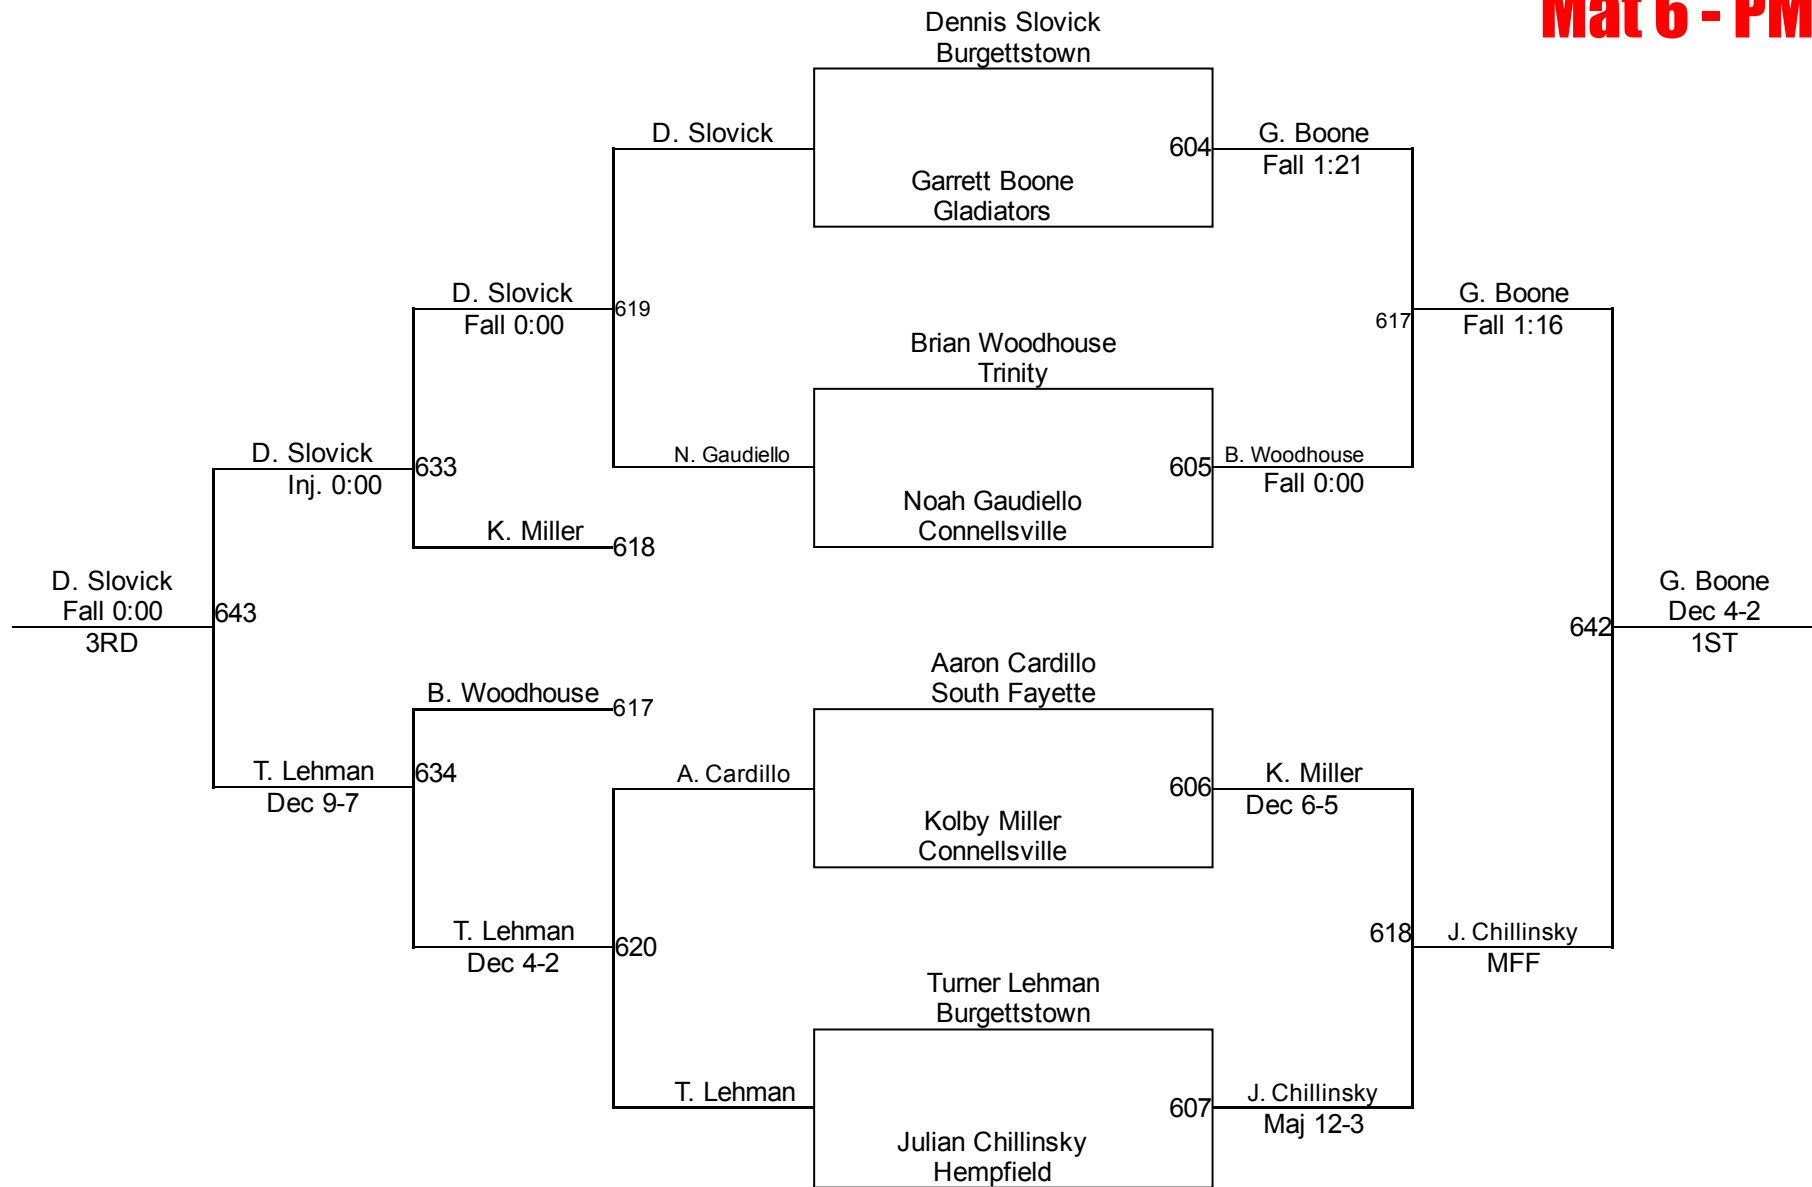

Junior High 124
Mat 5 - PM

Connellsville King Of The Mat

Junior High 132
Mat 6 - PM

Connellsville King Of The Mat

Junior High 140
Mat 6 - PM

Connellsville King Of The Mat

Junior High 147
Mat 6 - PM

Connellsville King Of The Mat