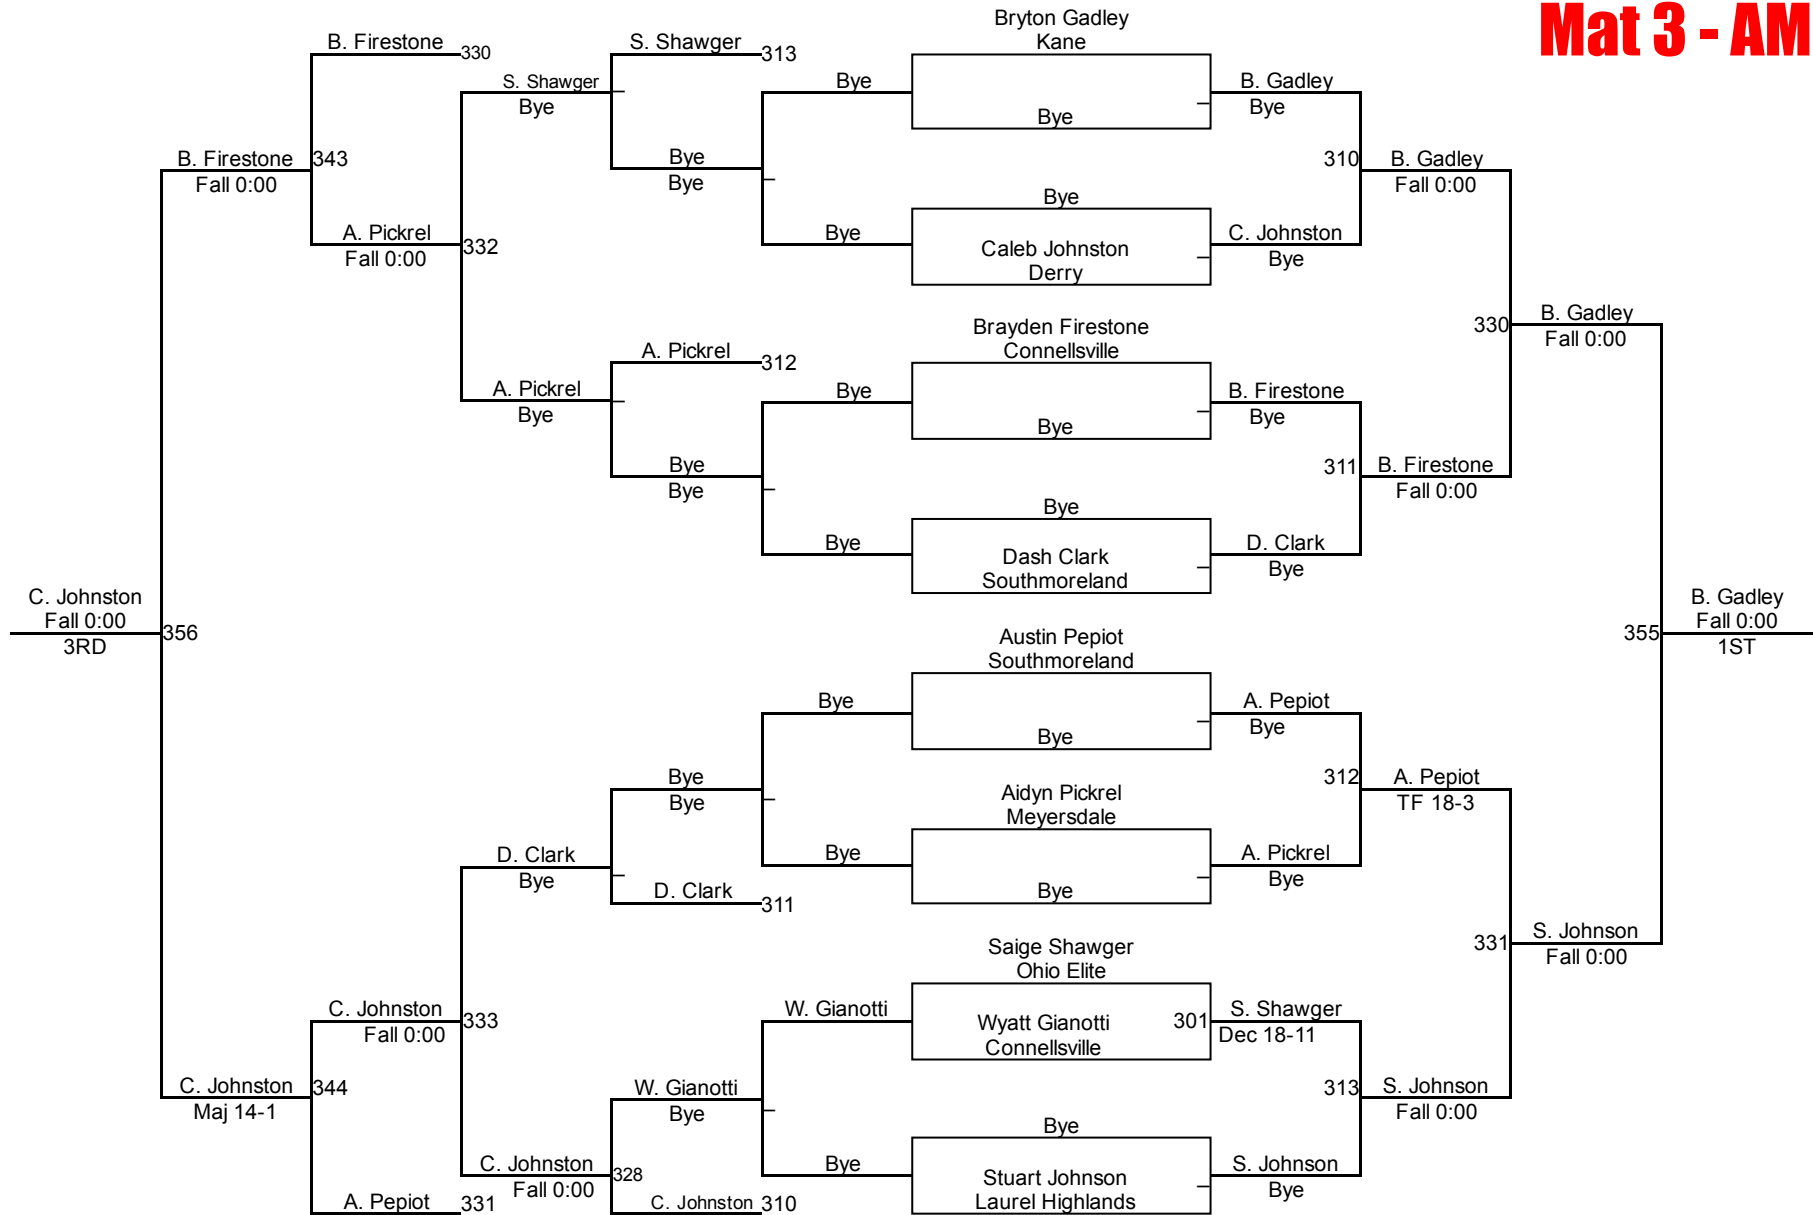

Connellsville King Of The Mat

6U Novice 40
Mat 3 - AM

Connellsville King Of The Mat

6U Novice 45
Mat 2 - AM

6U Novice 45

Connellsville King Of The Mat

6U Novice 50 Mat 2 - AM

6U Novice 50