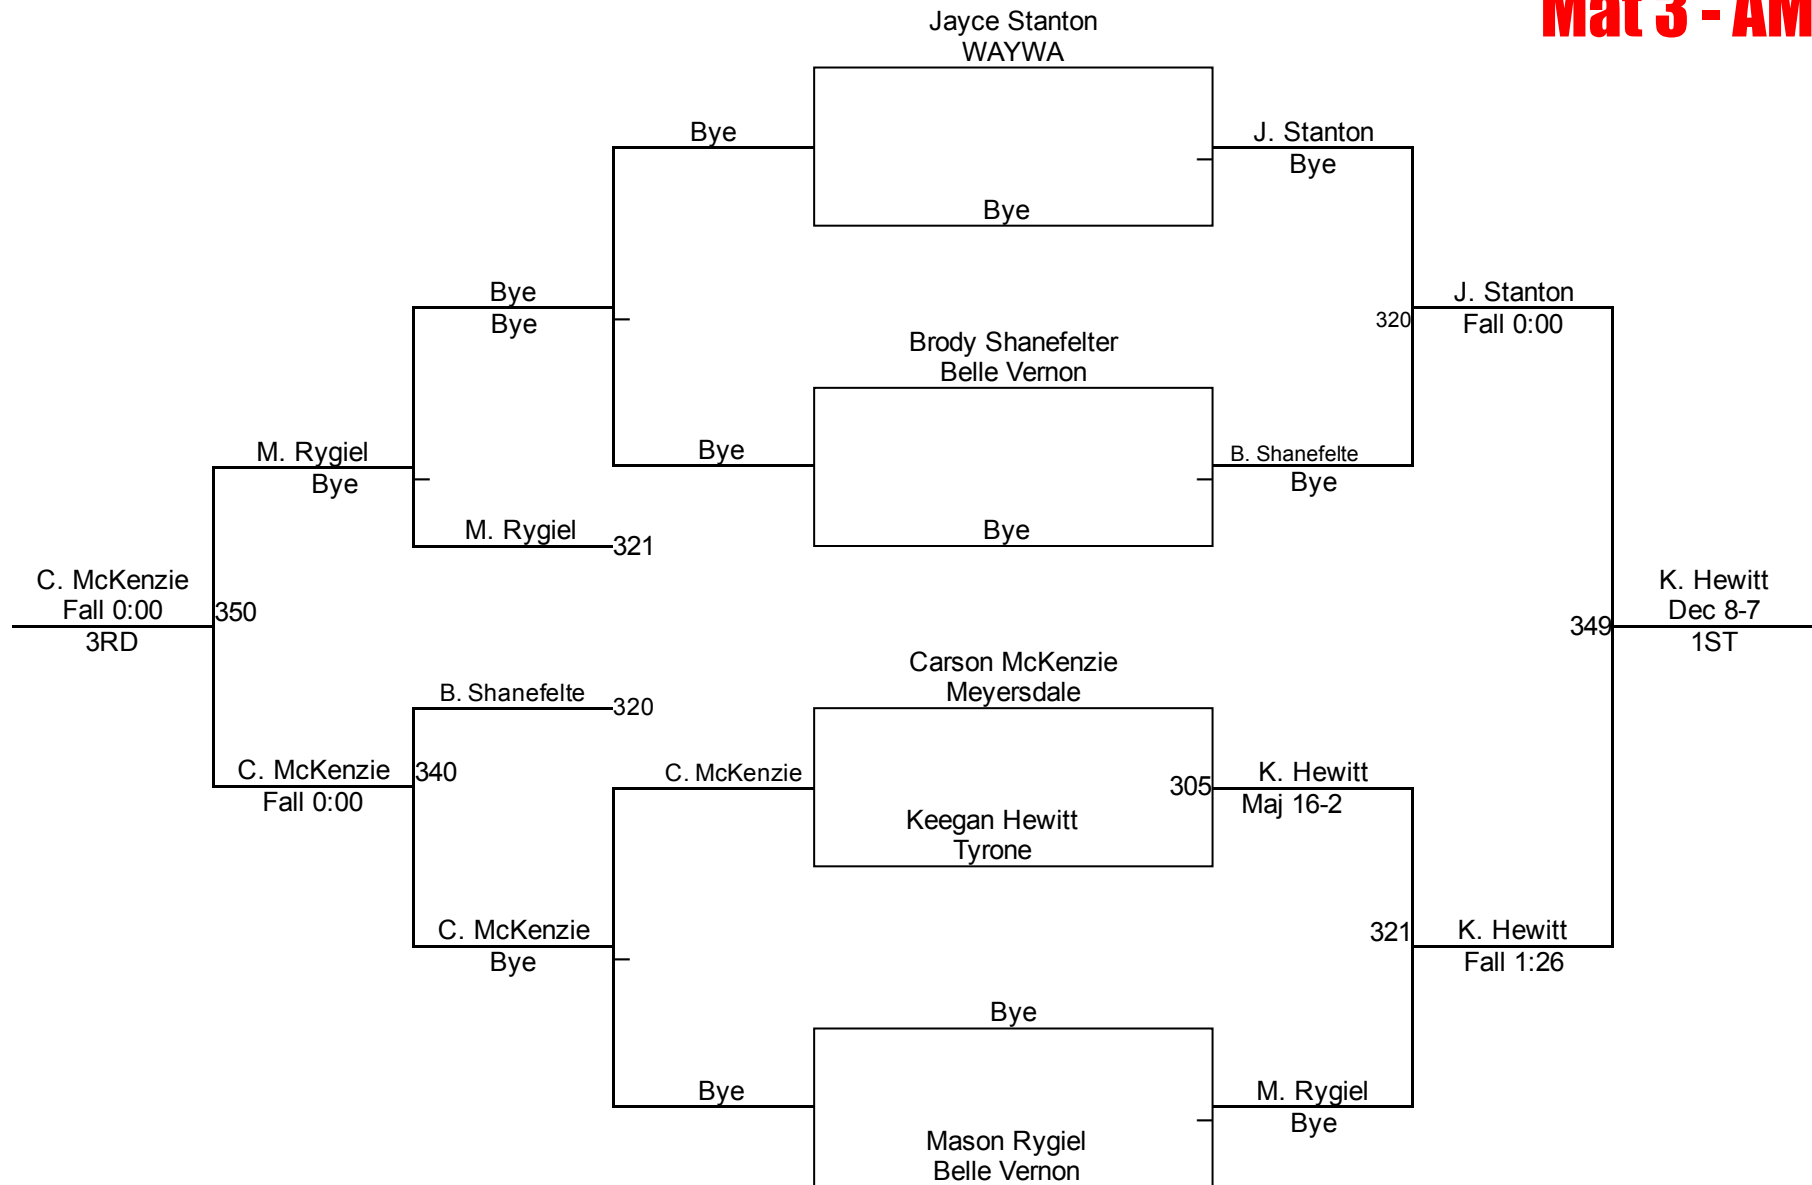

Connellsville King Of The Mat

6U Novice 80
Mat 3 - AM