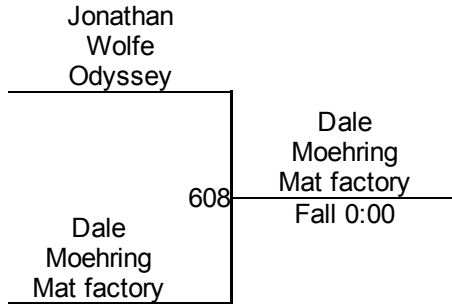

Connellsville King Of The Mat

Junior High 187 Mat 6 - PM

Round 1