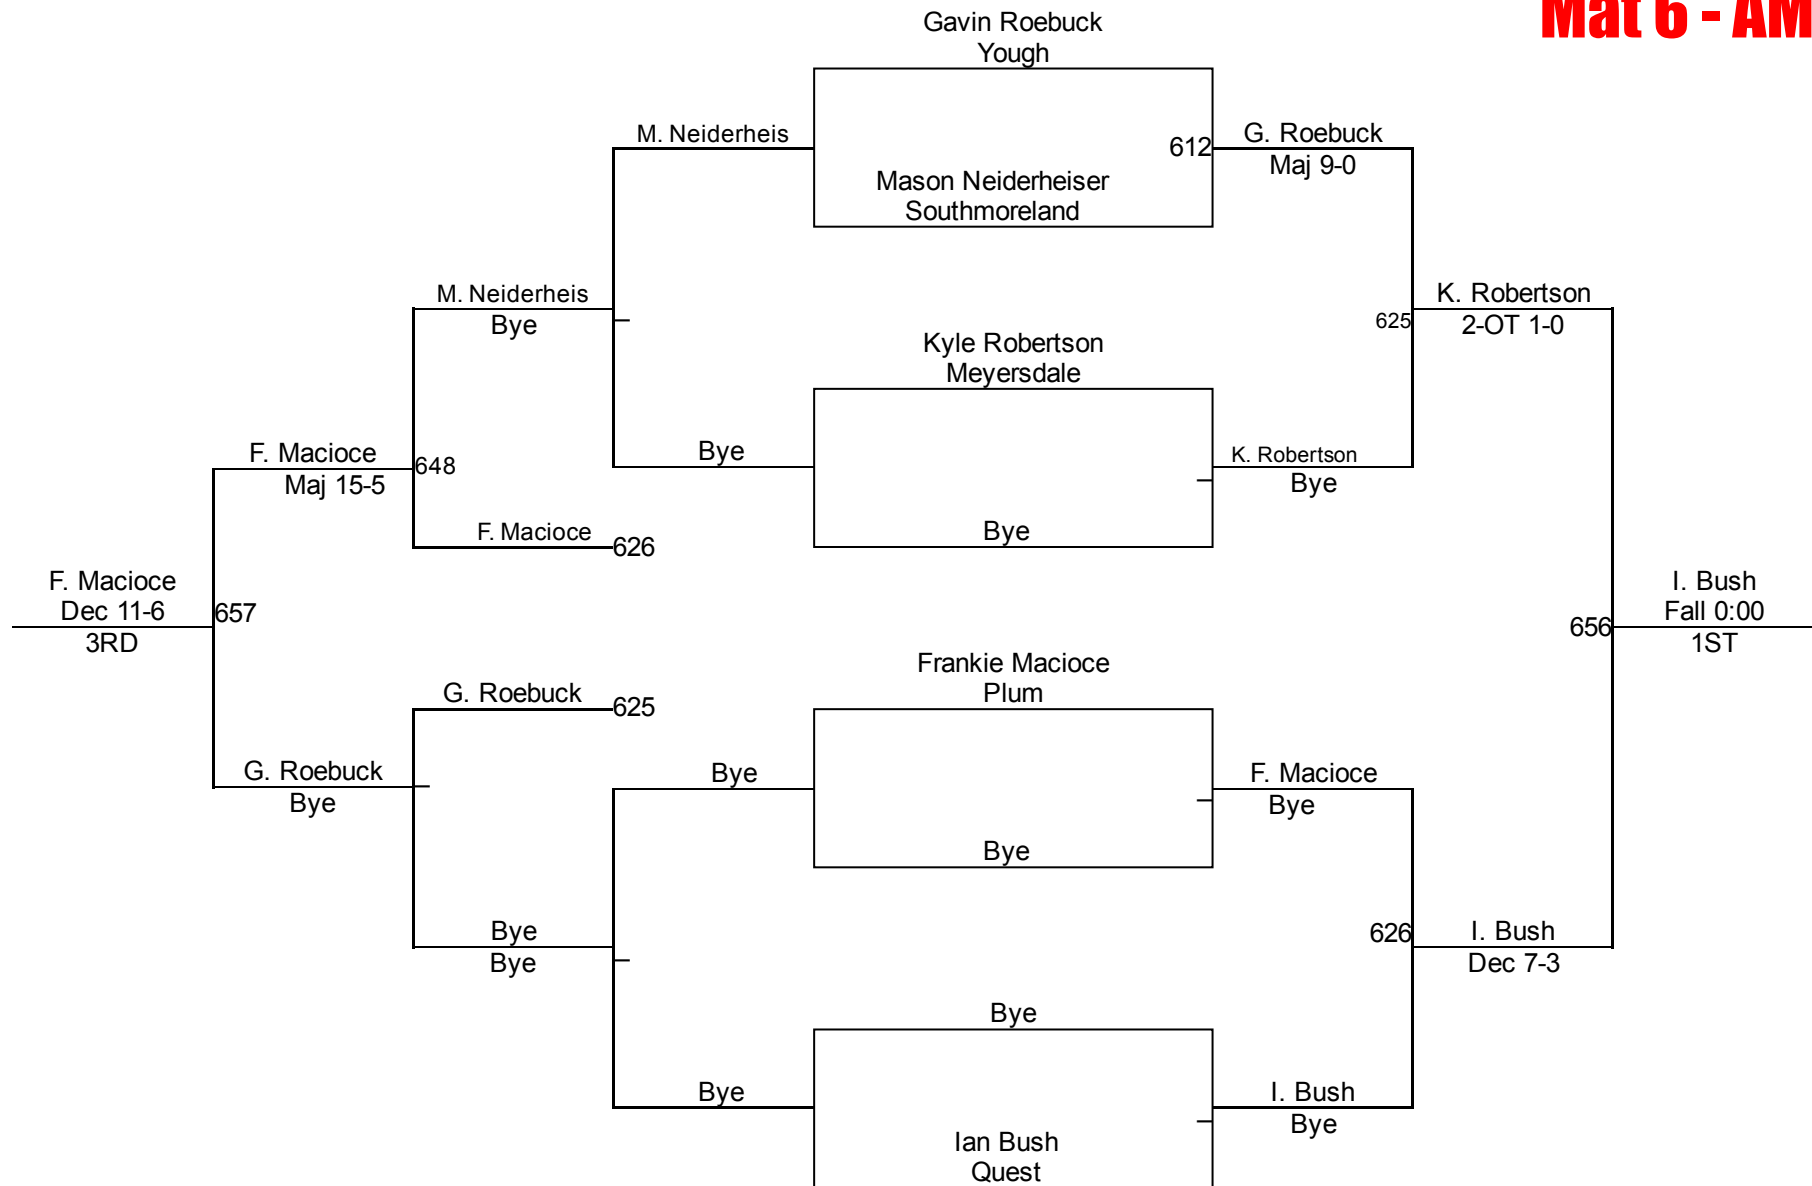

12U 115
Mat 6 - AM

Connellsville King Of The Mat

12U 125
Mat 6 - AM

Connellsville King Of The Mat

12U 135
Mat 6 - AM

Connellsville King Of The Mat

12U 145
Mat 6 - AM
Round 3

Round 1