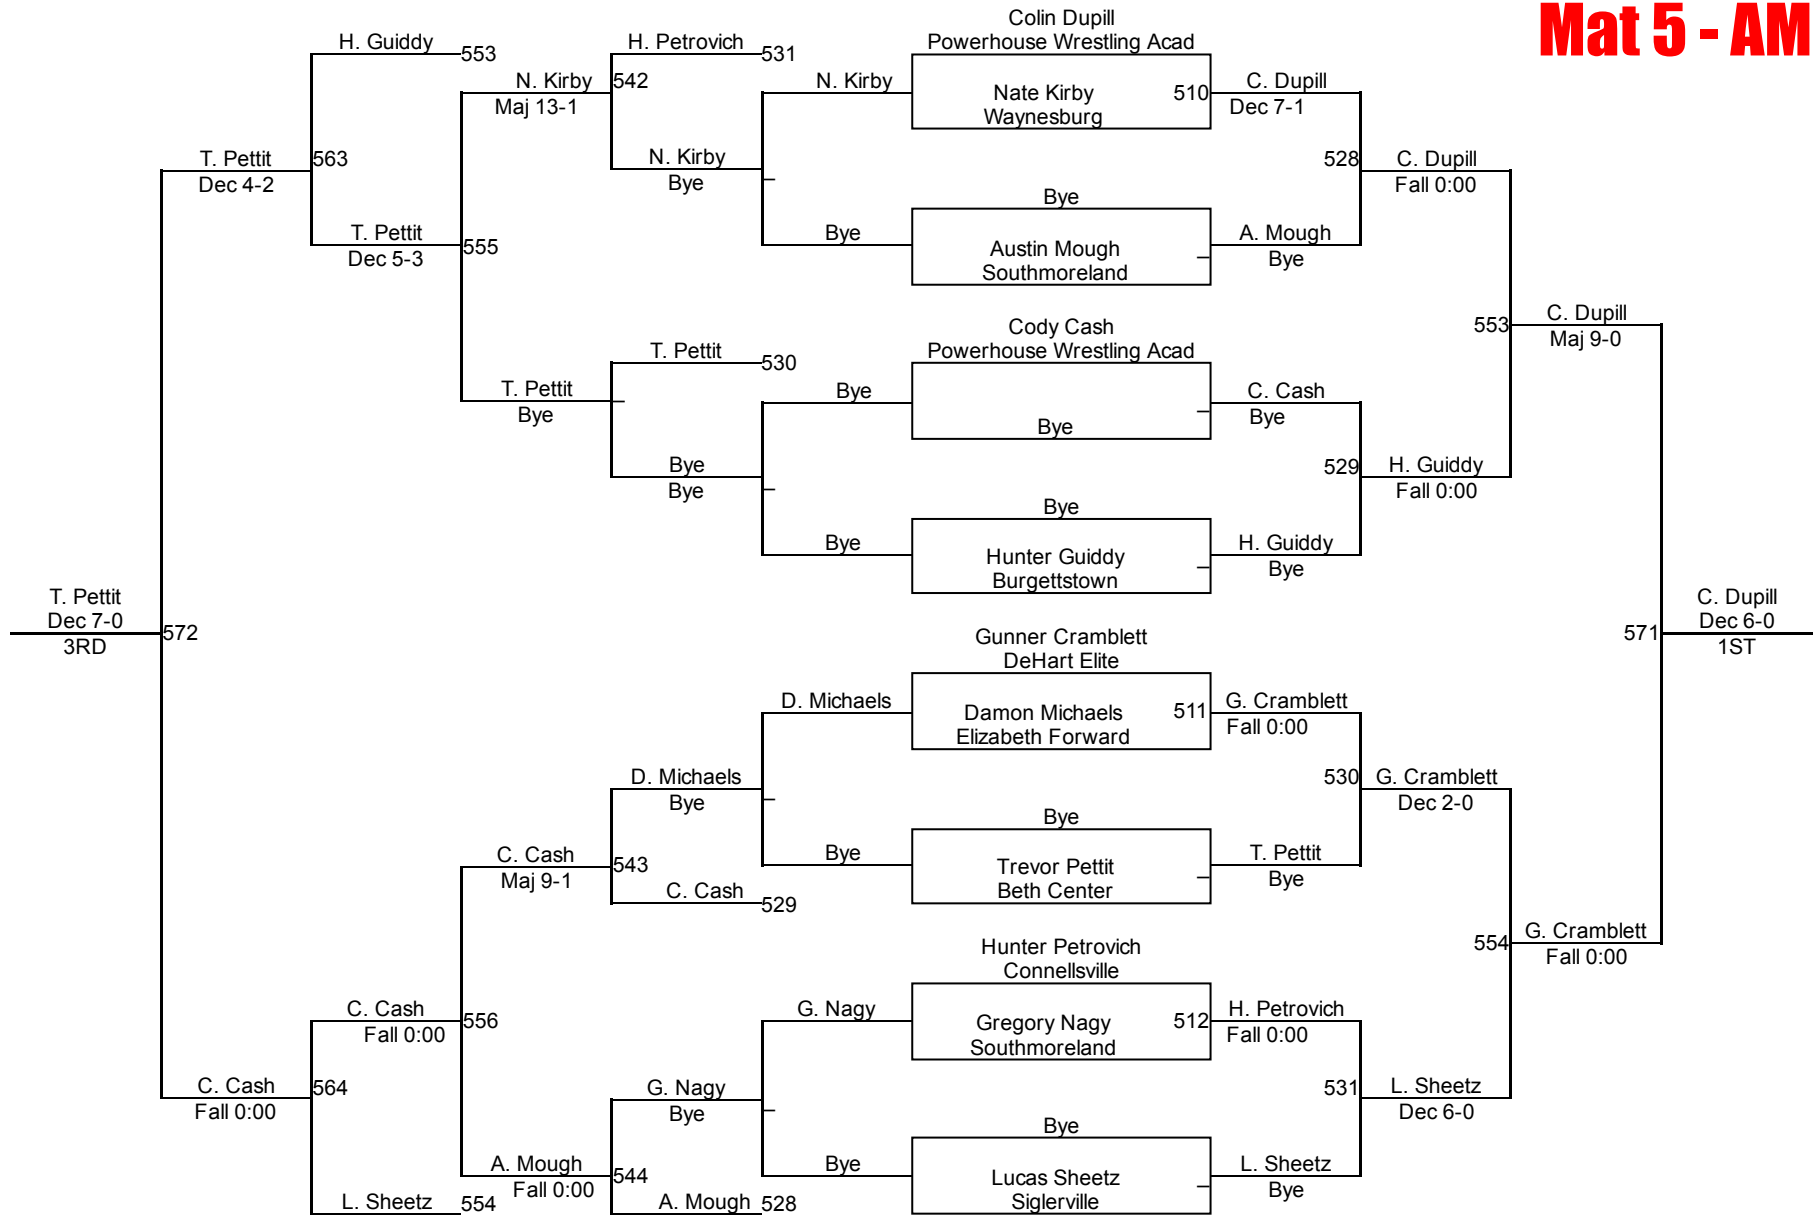

12U 90
Mat 5 - AM

Connellsville King Of The Mat

12U 95
Mat 5 - AM

Connellsville King Of The Mat

12U 100
Mat 5 - AM

Connellsville King Of The Mat

12U 105
Mat 6 - AM

Connellsville King Of The Mat