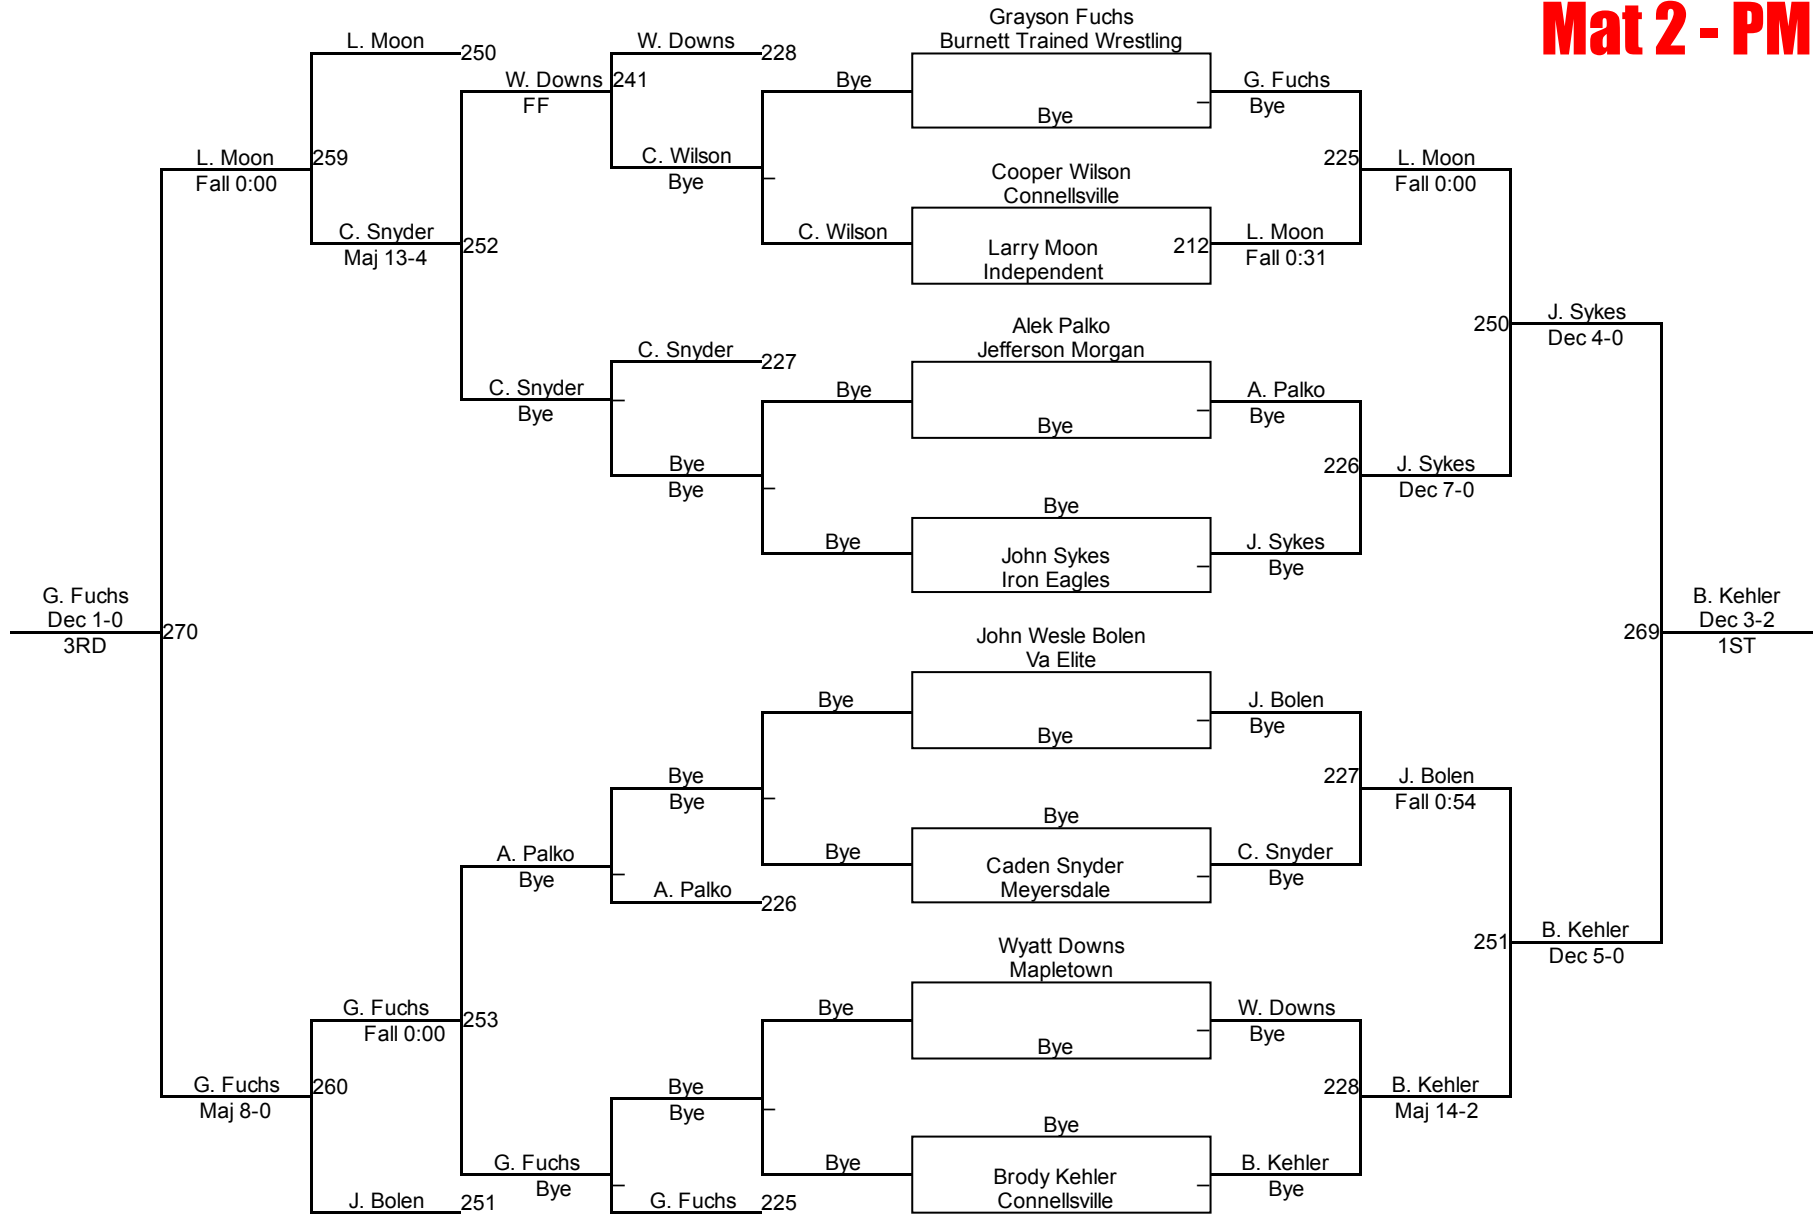

Connellsville King Of The Mat

8U 50
Mat 2 - PM

Connellsville King Of The Mat

8U 55
Mat 2 - PM

Connellsville King Of The Mat

8U 60
Mat 2 - PM

Connellsville King Of The Mat

8U 65
Mat 3 - PM