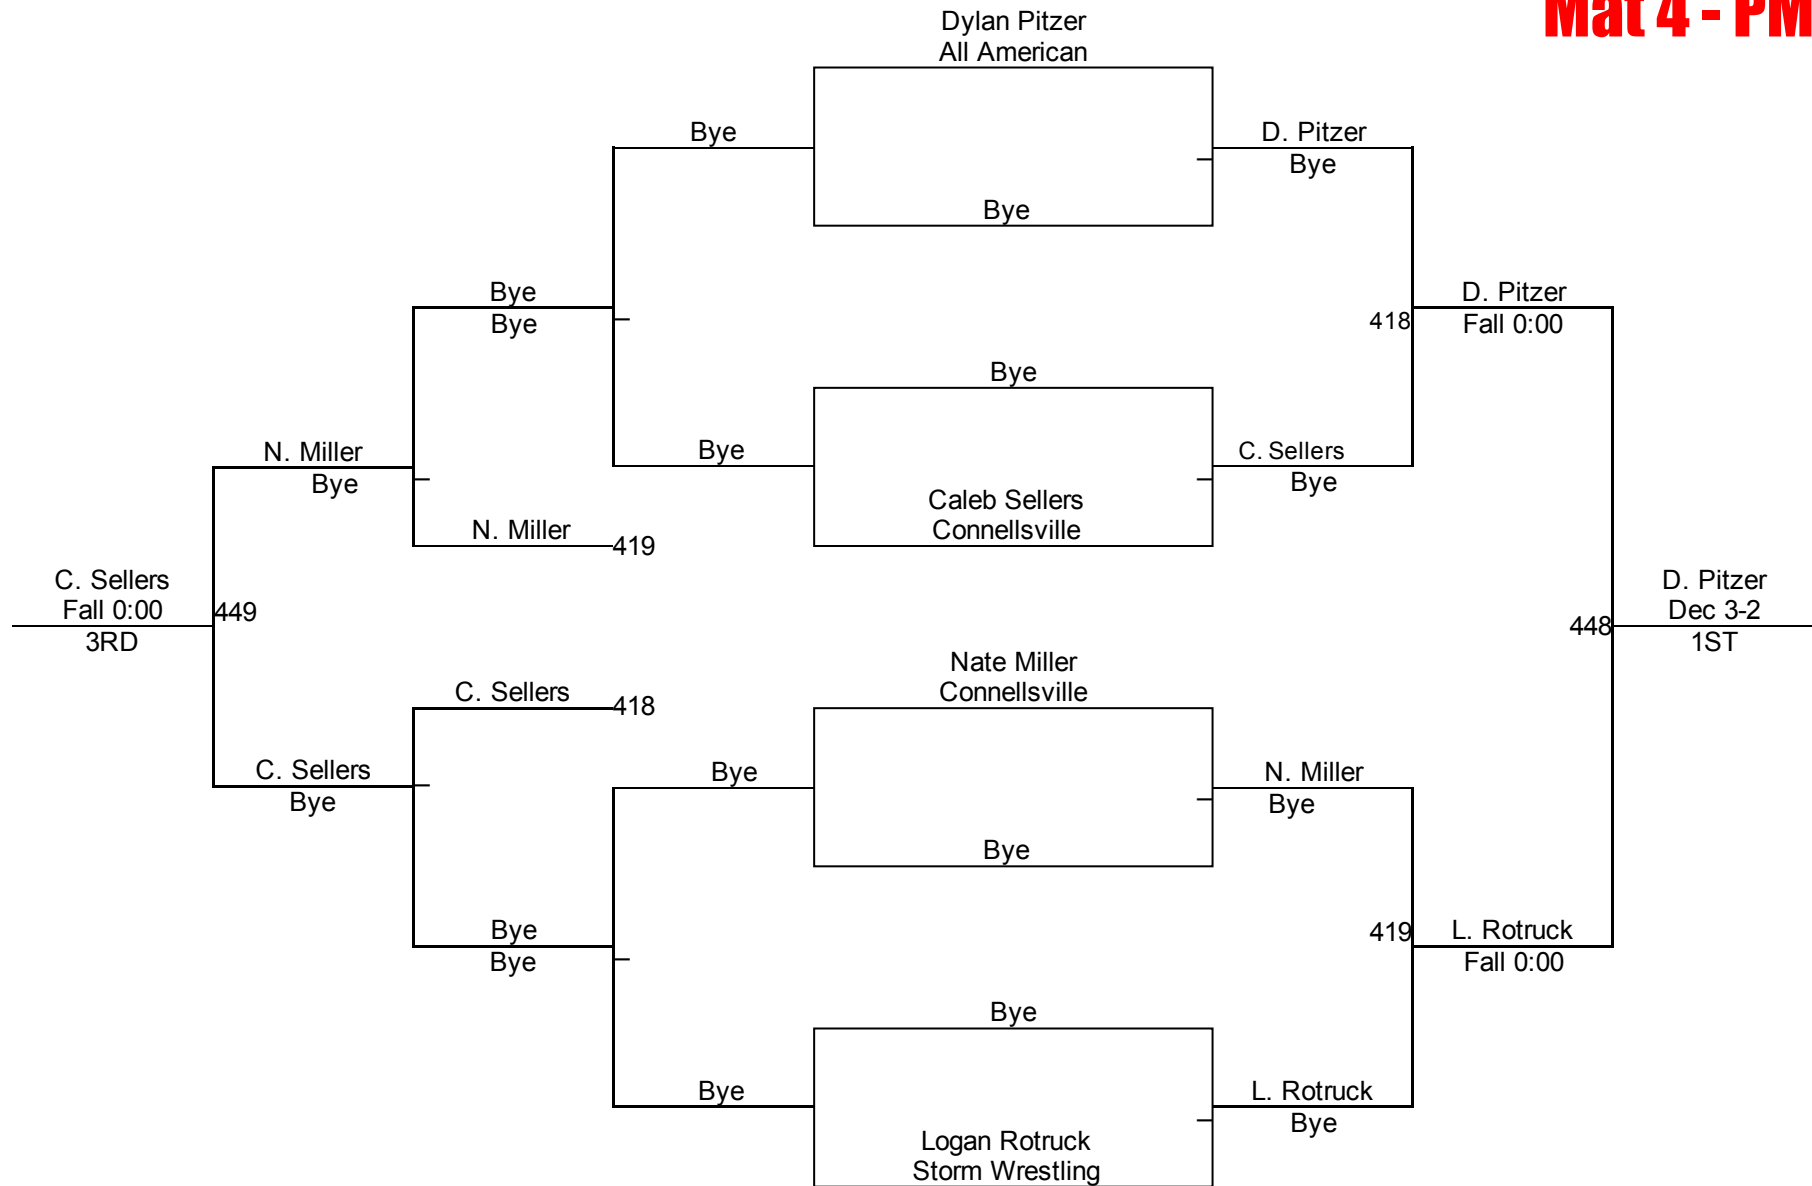

Connellsville King Of The Mat

10U 95
Mat 4 - PM