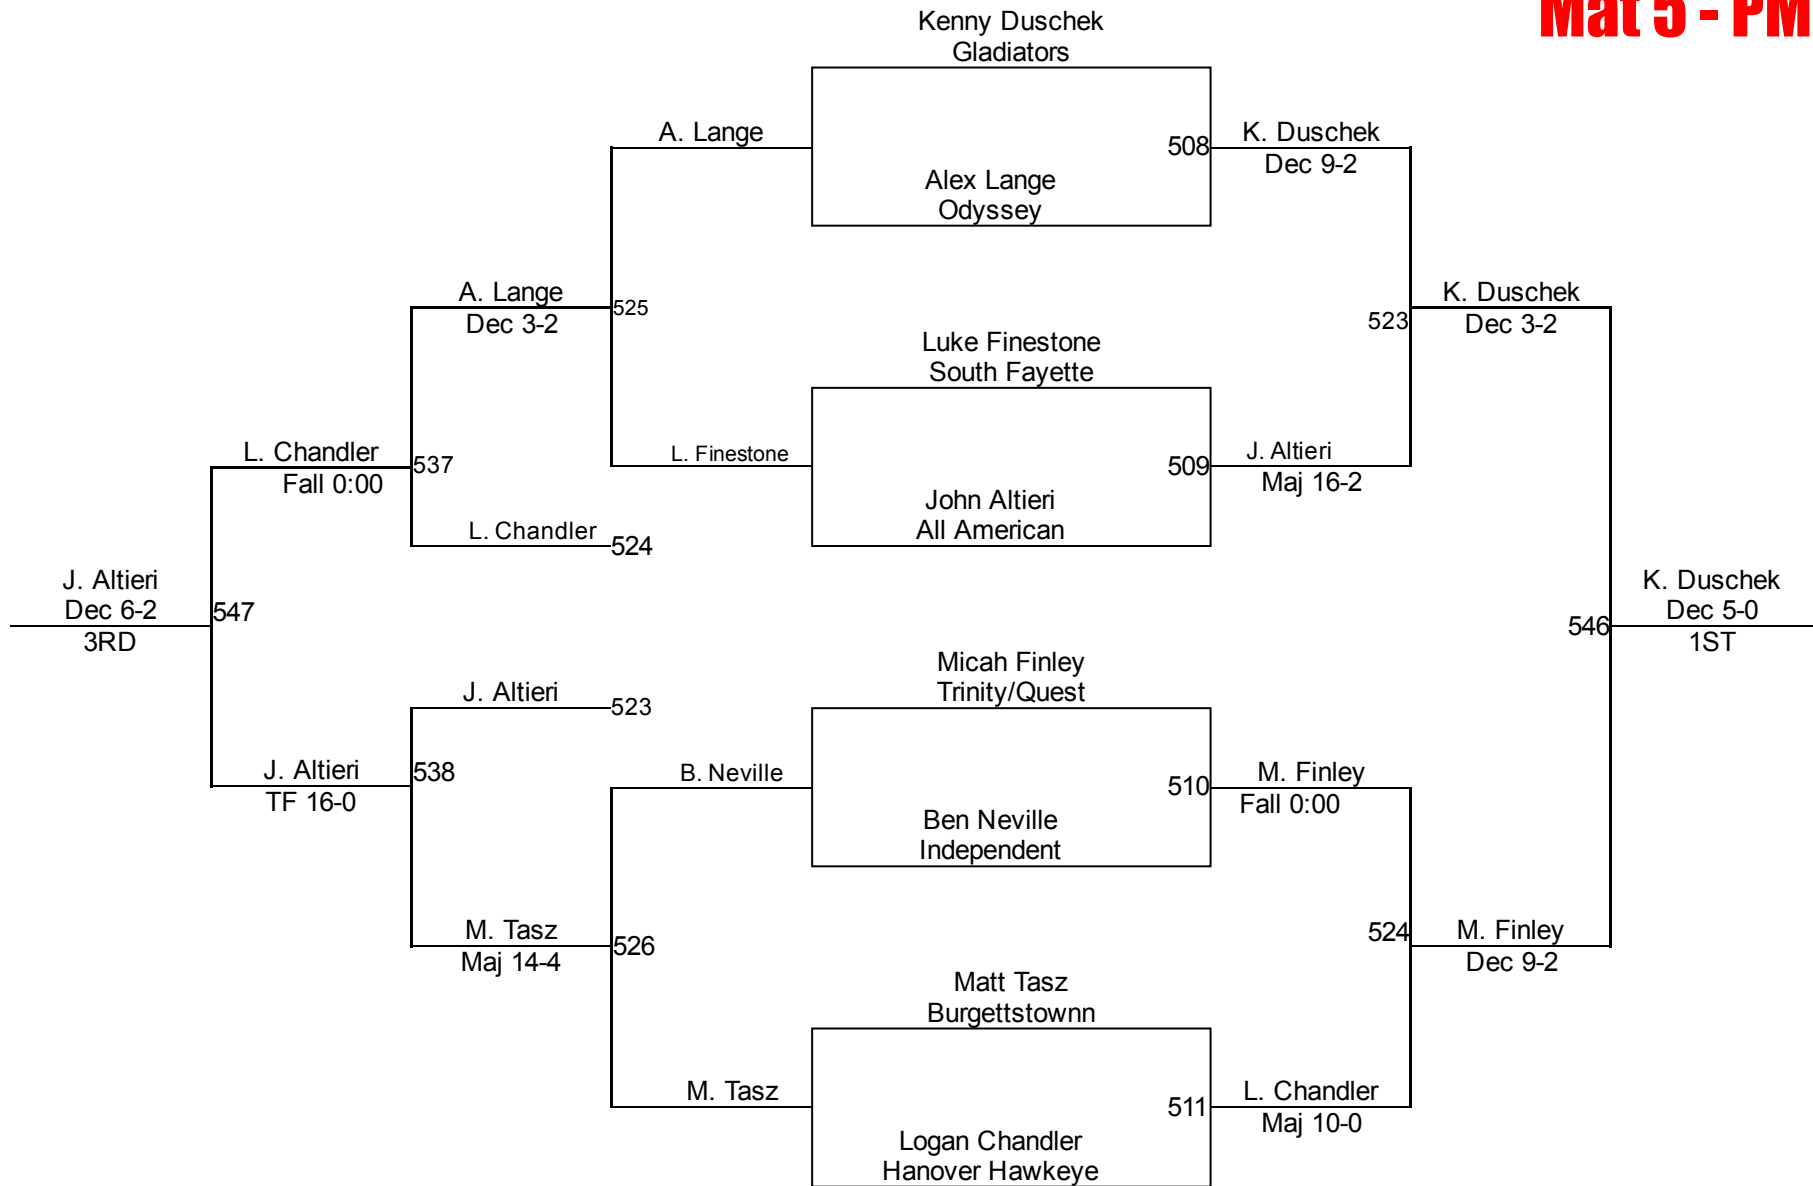

2ND

Z. Ortega (Powerhouse Wrestling Acad)

3RD

Connellsville King Of The Mat

Junior High 117 Mat 5 - PM

Connellsville King Of The Mat

Junior High 124
Mat 5 - PM

Connellsville King Of The Mat