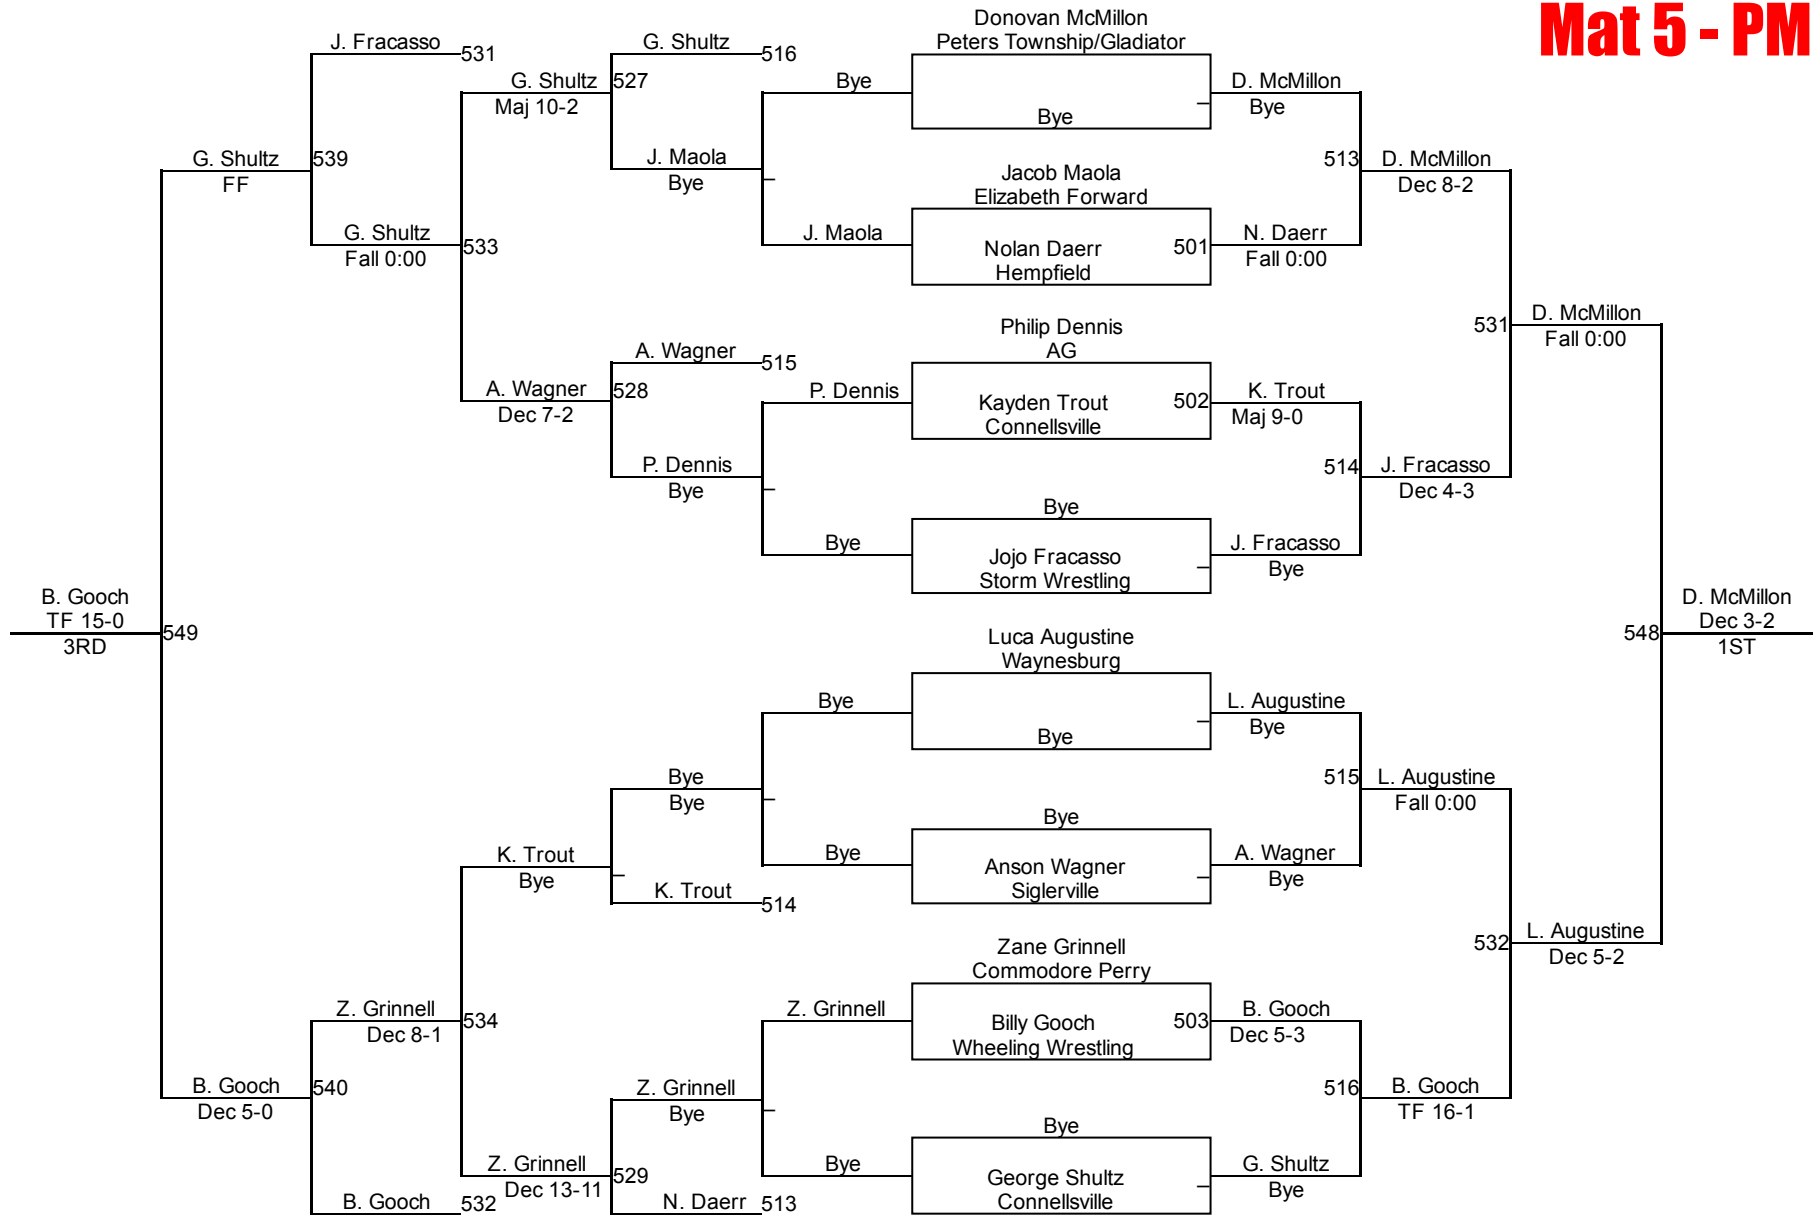

Connellsville King Of The Mat

Junior High 117 Mat 5 - PM