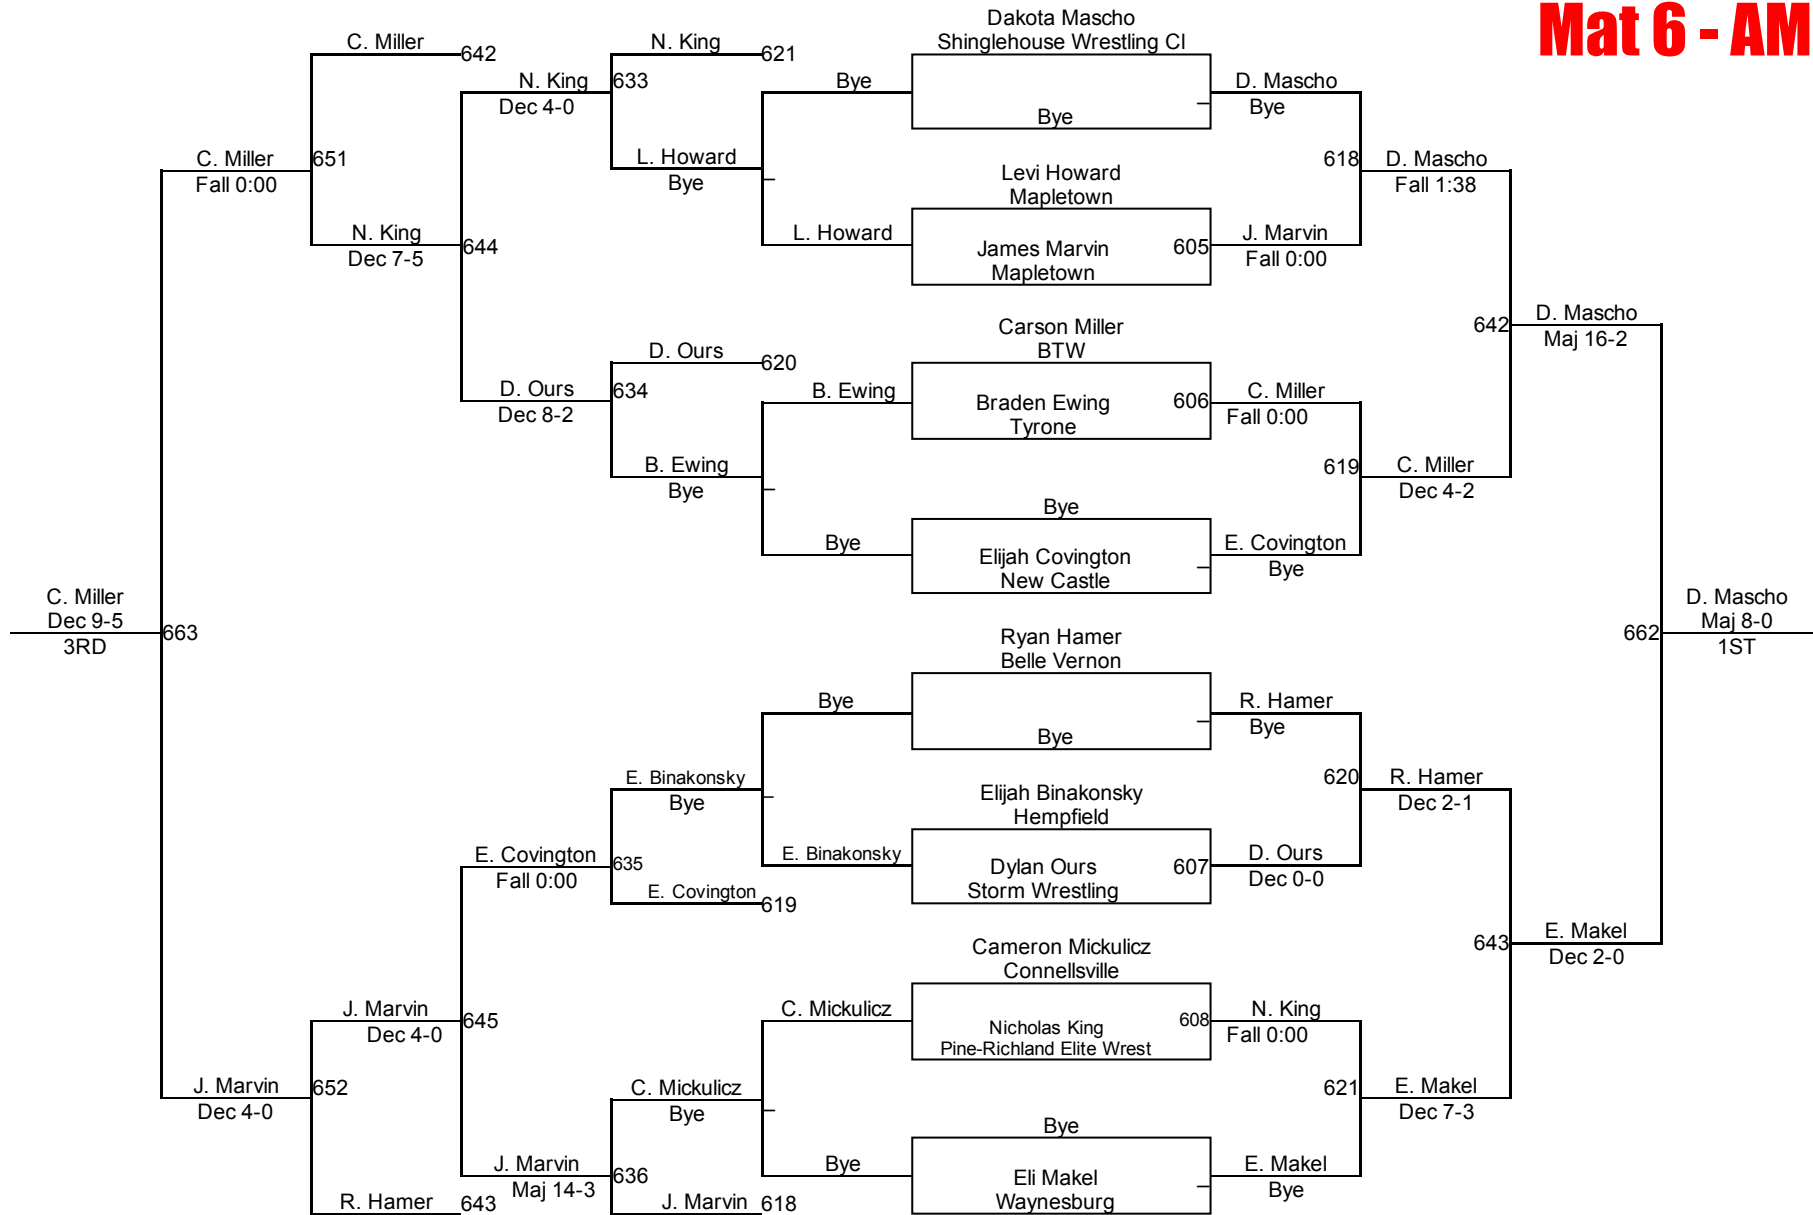

12U 105
Mat 6 - AM

Connellsville King Of The Mat

12U 115
Mat 6 - AM

Connellsville King Of The Mat

12U 125
Mat 6 - AM

Connellsville King Of The Mat

12U 135
Mat 6 - AM

Connellsville King Of The Mat