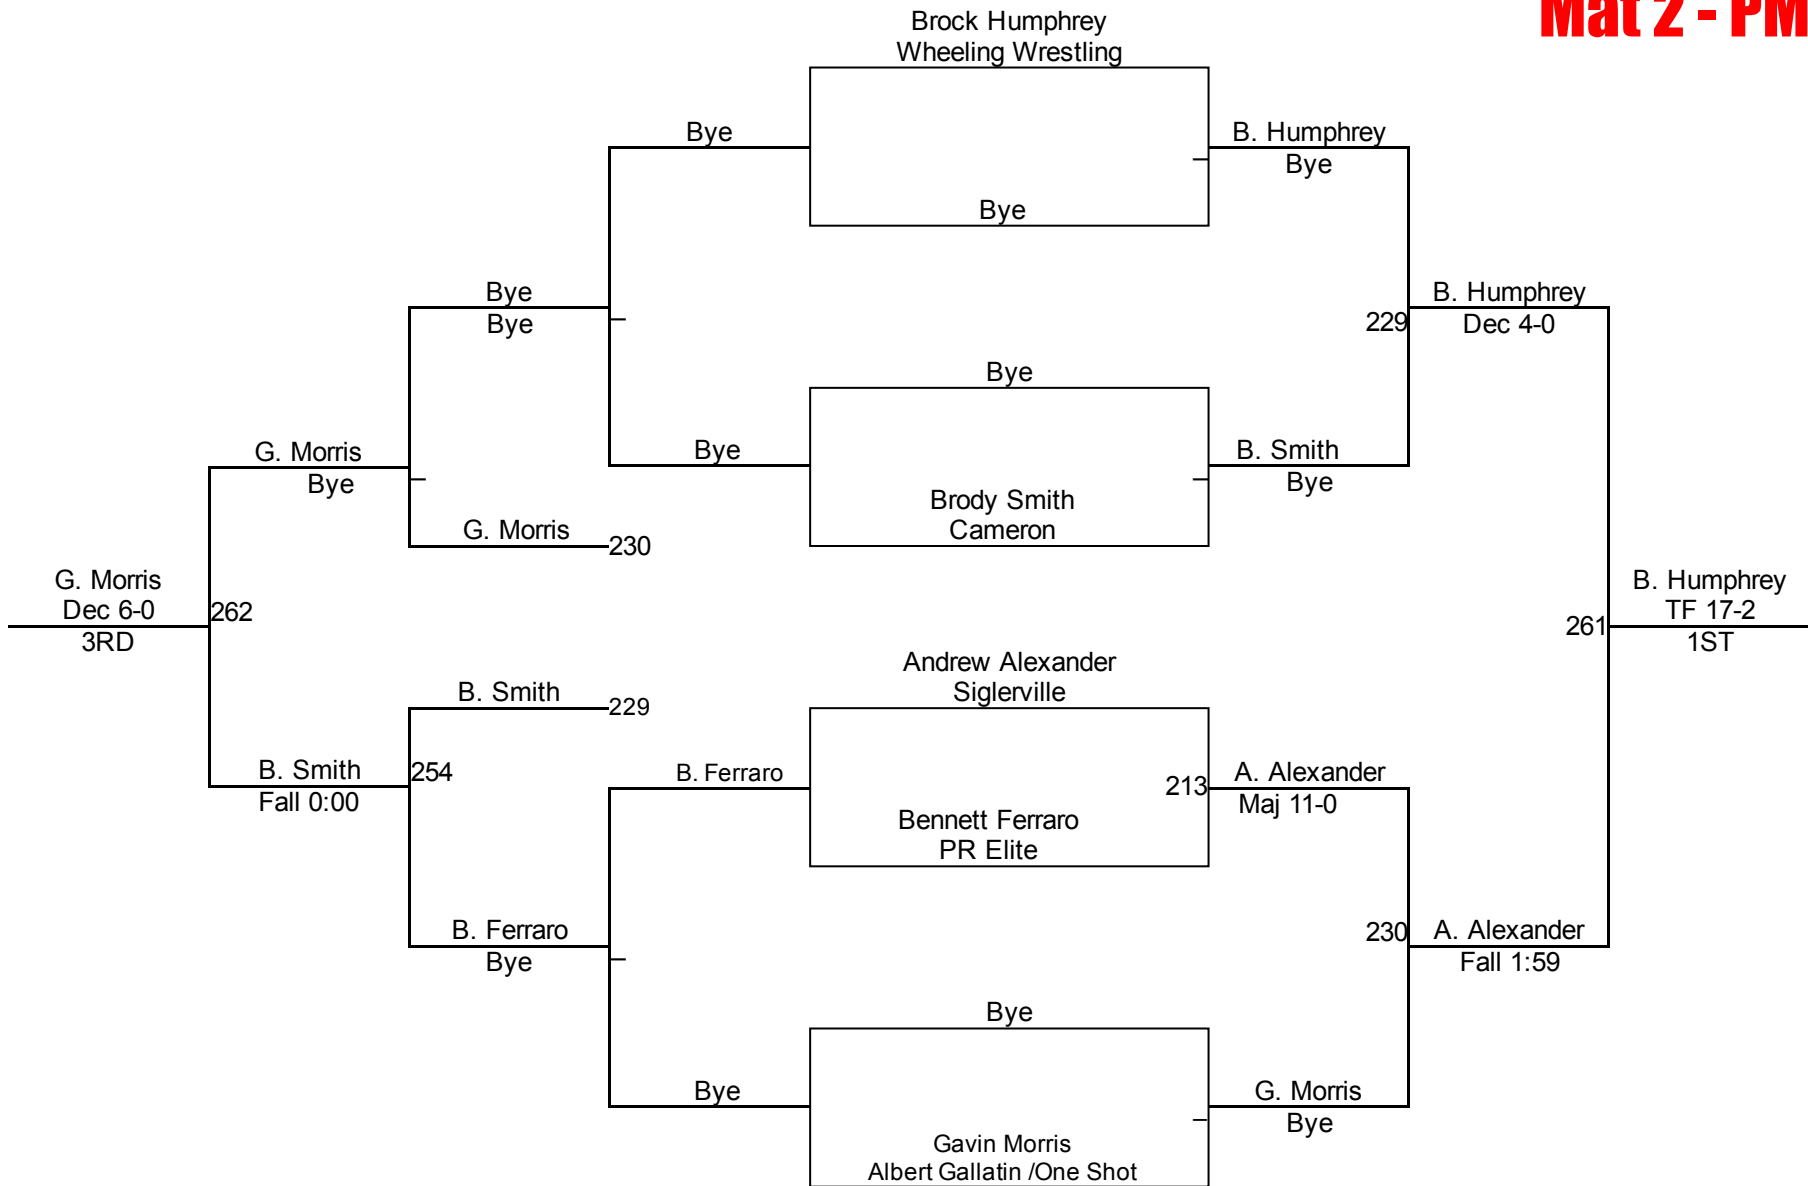

Connellsville King Of The Mat

8U 45
Mat 2 - PM