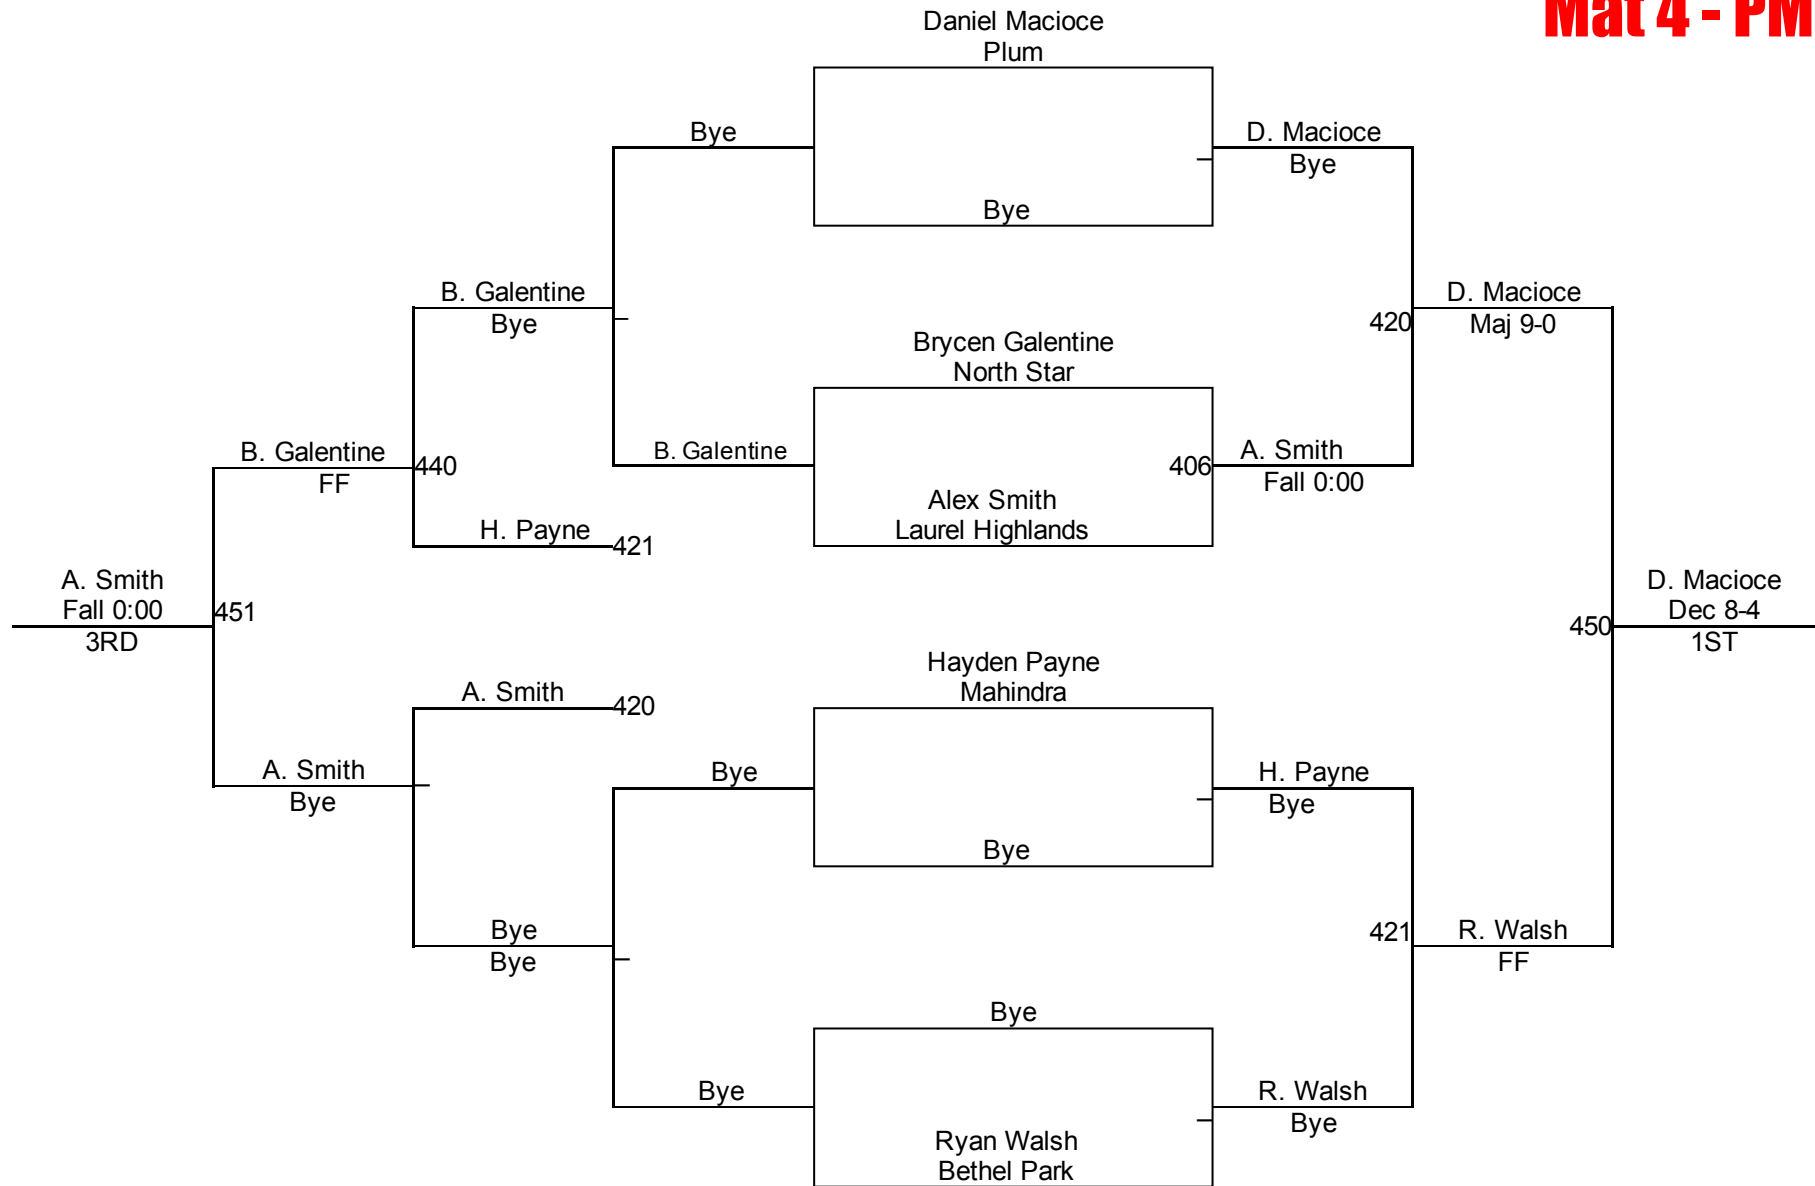

10U 90
Mat 1 - PM

Connellsville King Of The Mat

10U 95
Mat 4 - PM

Connellsville King Of The Mat

10U 105
Mat 4 - PM

Connellsville King Of The Mat

10U 120
Mat 4 - PM

Connellsville King Of The Mat

10U 150
Mat 4 - PM
Round 3

Round 1

Round 2

P. Kearns (Siglerville)
1ST

M. Friend (Southern Mat Club)
2ND

Connellsville King Of The Mat

12U 65
Mat 1 - AM

Connellsville King Of The Mat