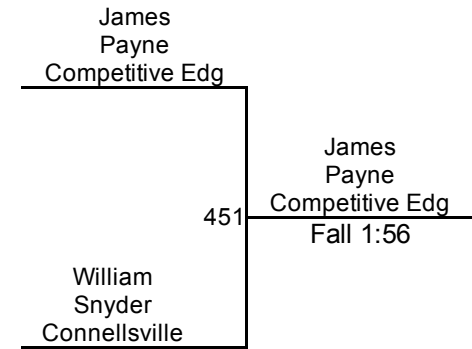

Round 3

J. Payne (Competitive Edge)
1ST

W. Snyder (Connellsville)
2ND