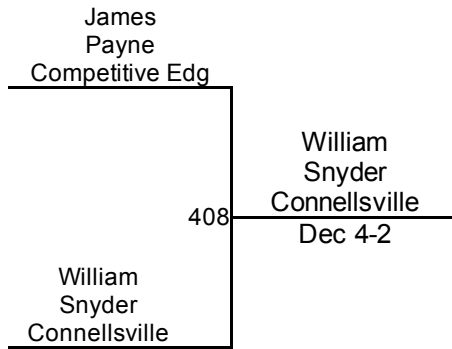

Connellsville King Of The Mat

8U Novice 65
Mat 4 - AM

Connellsville King Of The Mat

8U Novice 70/75
Mat 4 - AM

Connellsville King Of The Mat

8U Novice 85

Mat 4 - AM

Round 1