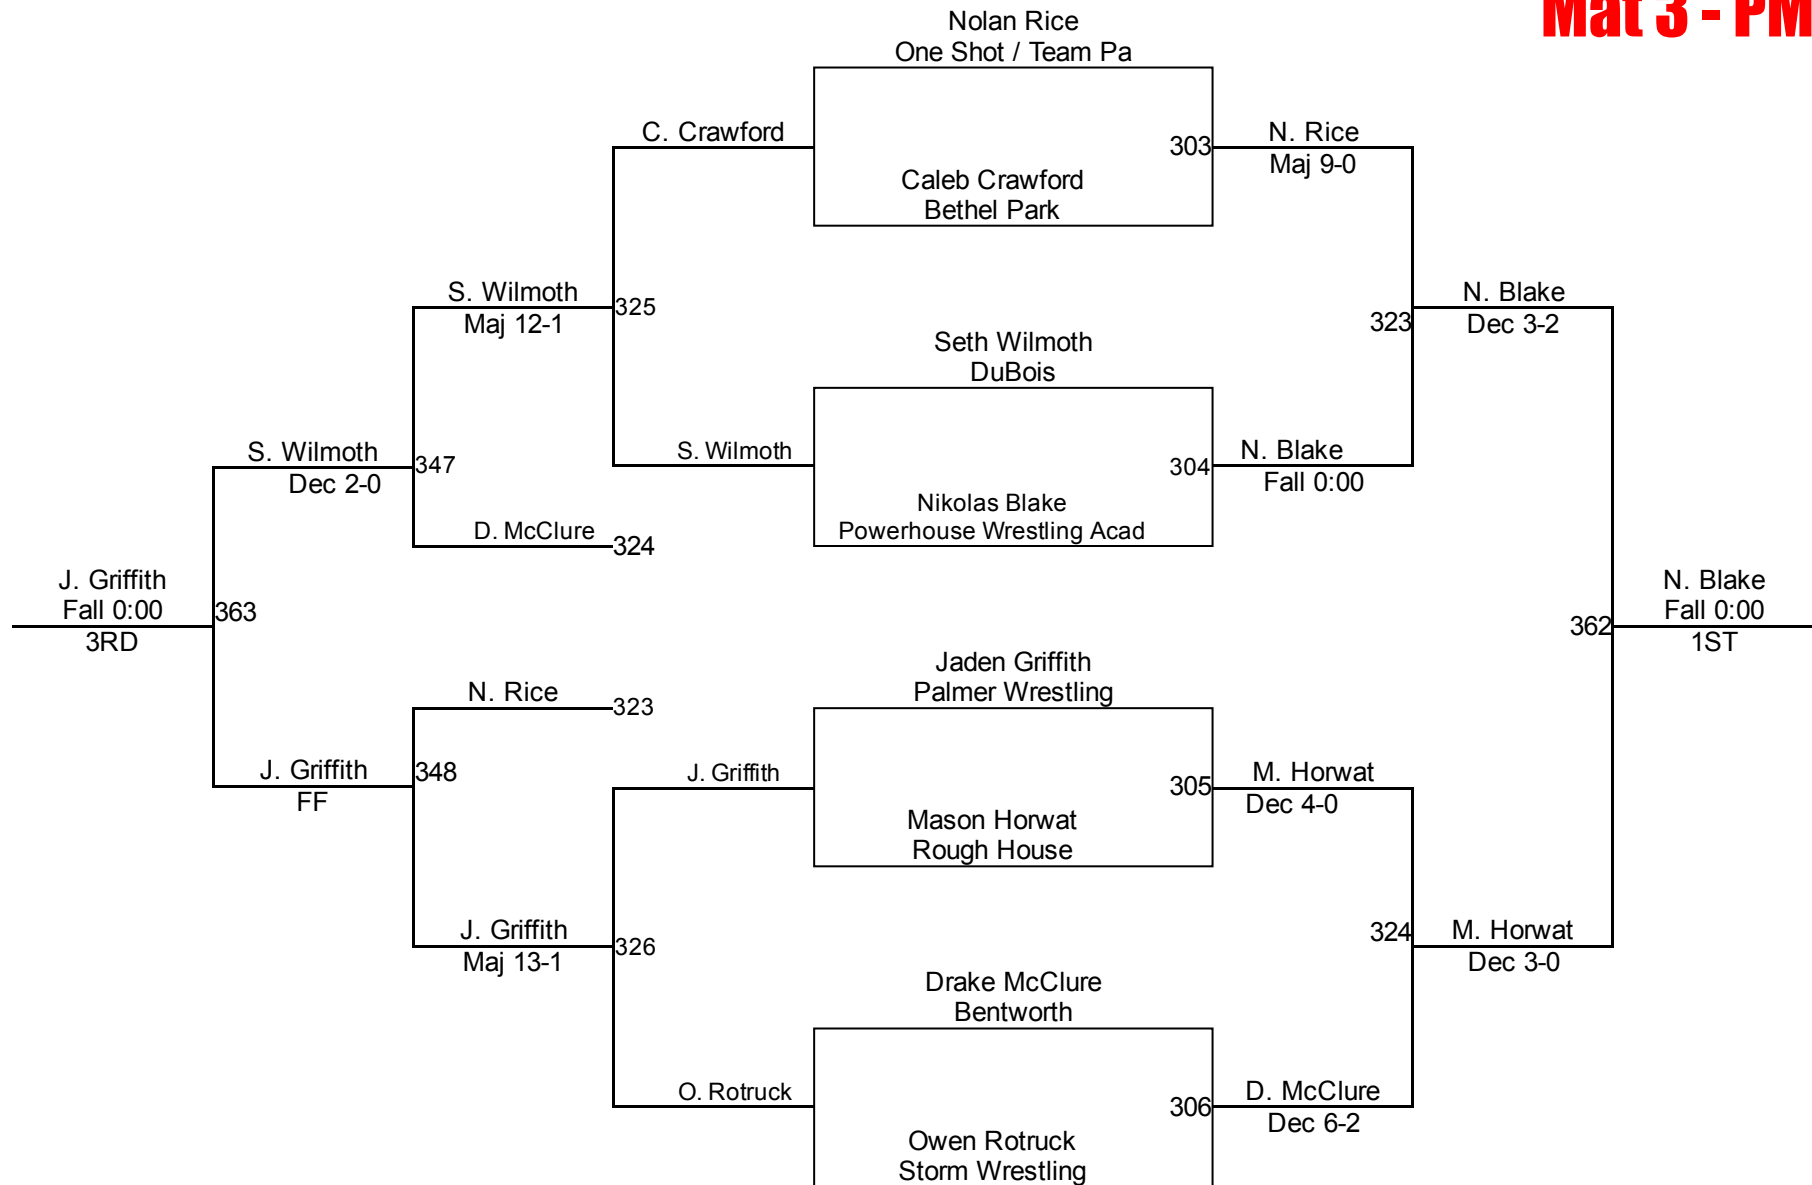

Connellsville King Of The Mat

8U 50
Mat 2 - PM

Connellsville King Of The Mat

8U 55
Mat 2 - PM

Connellsville King Of The Mat

8U 60
Mat 2 - PM

Connellsville King Of The Mat

8U 65
Mat 3 - PM