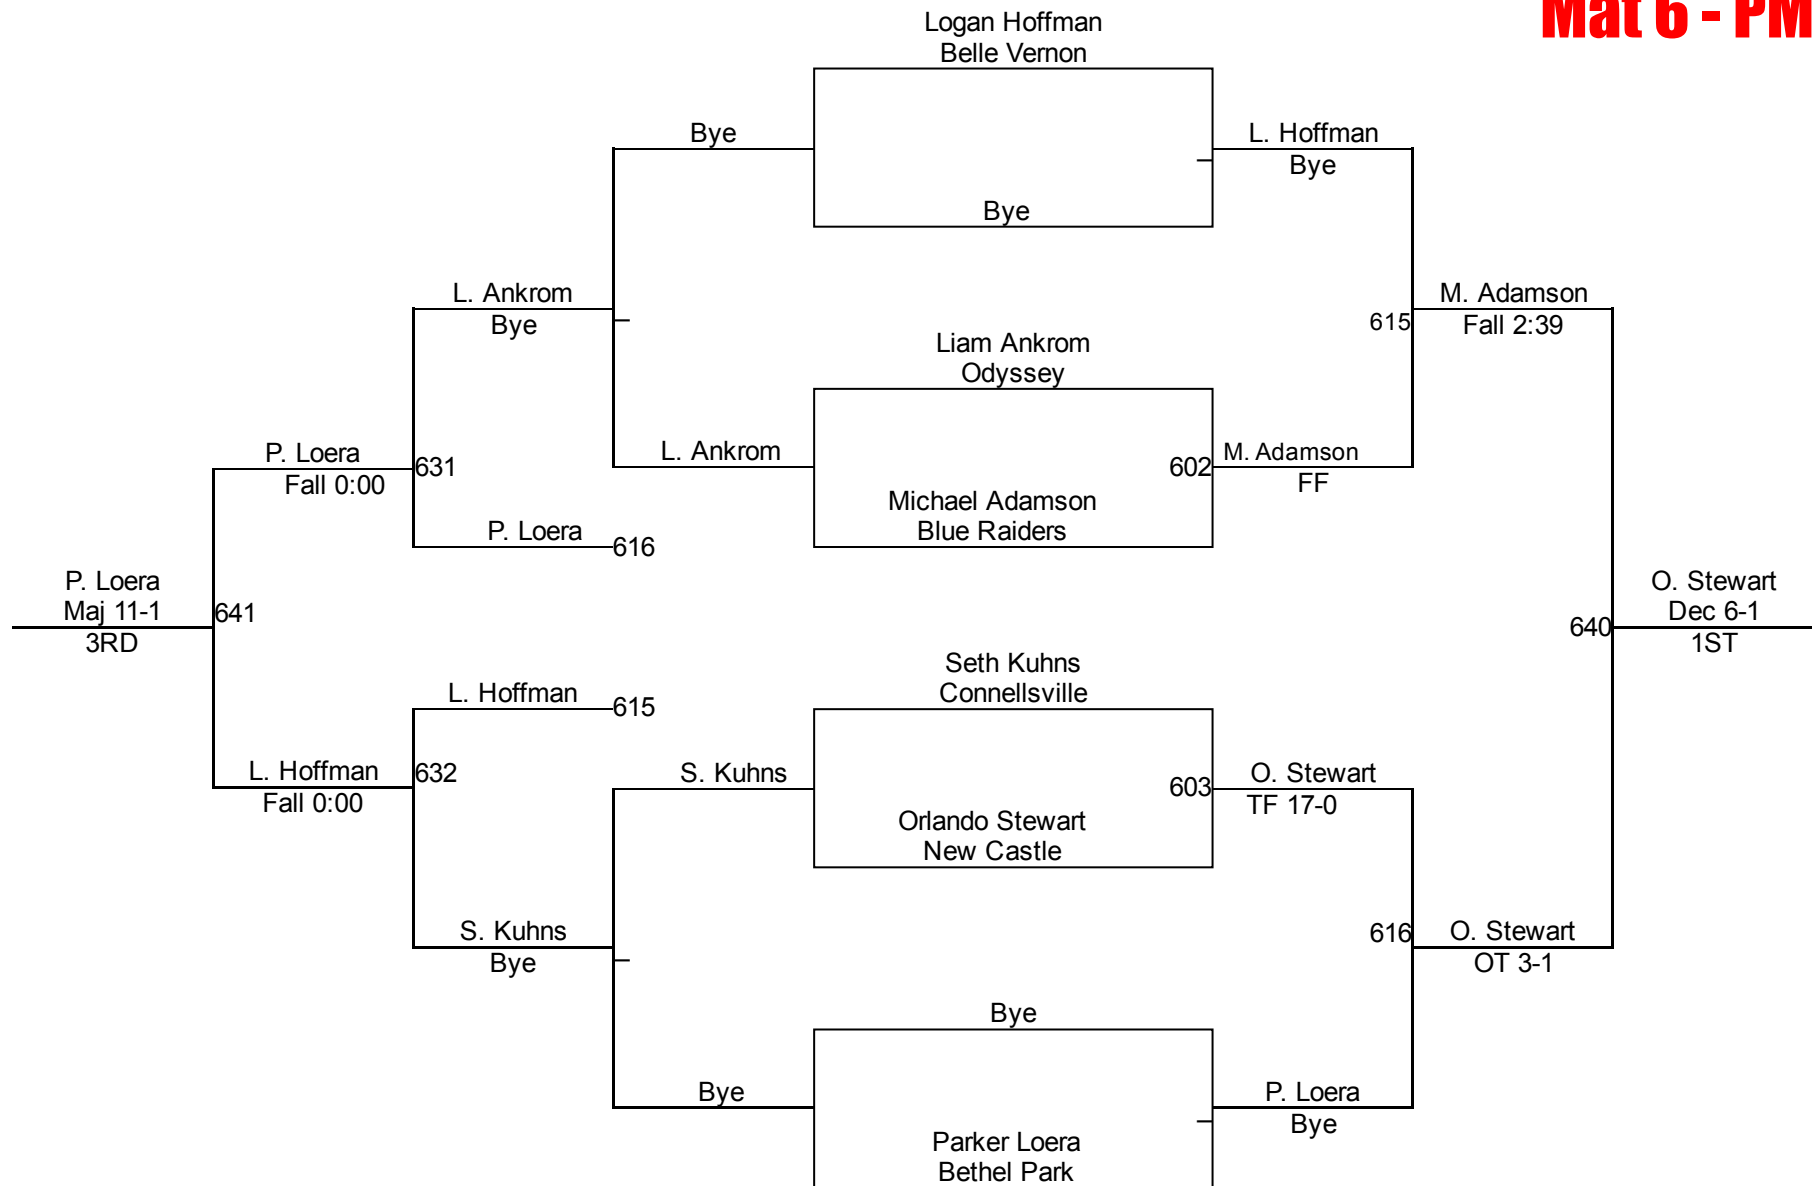

Connellsville King Of The Mat

Junior High 140
Mat 6 - PM