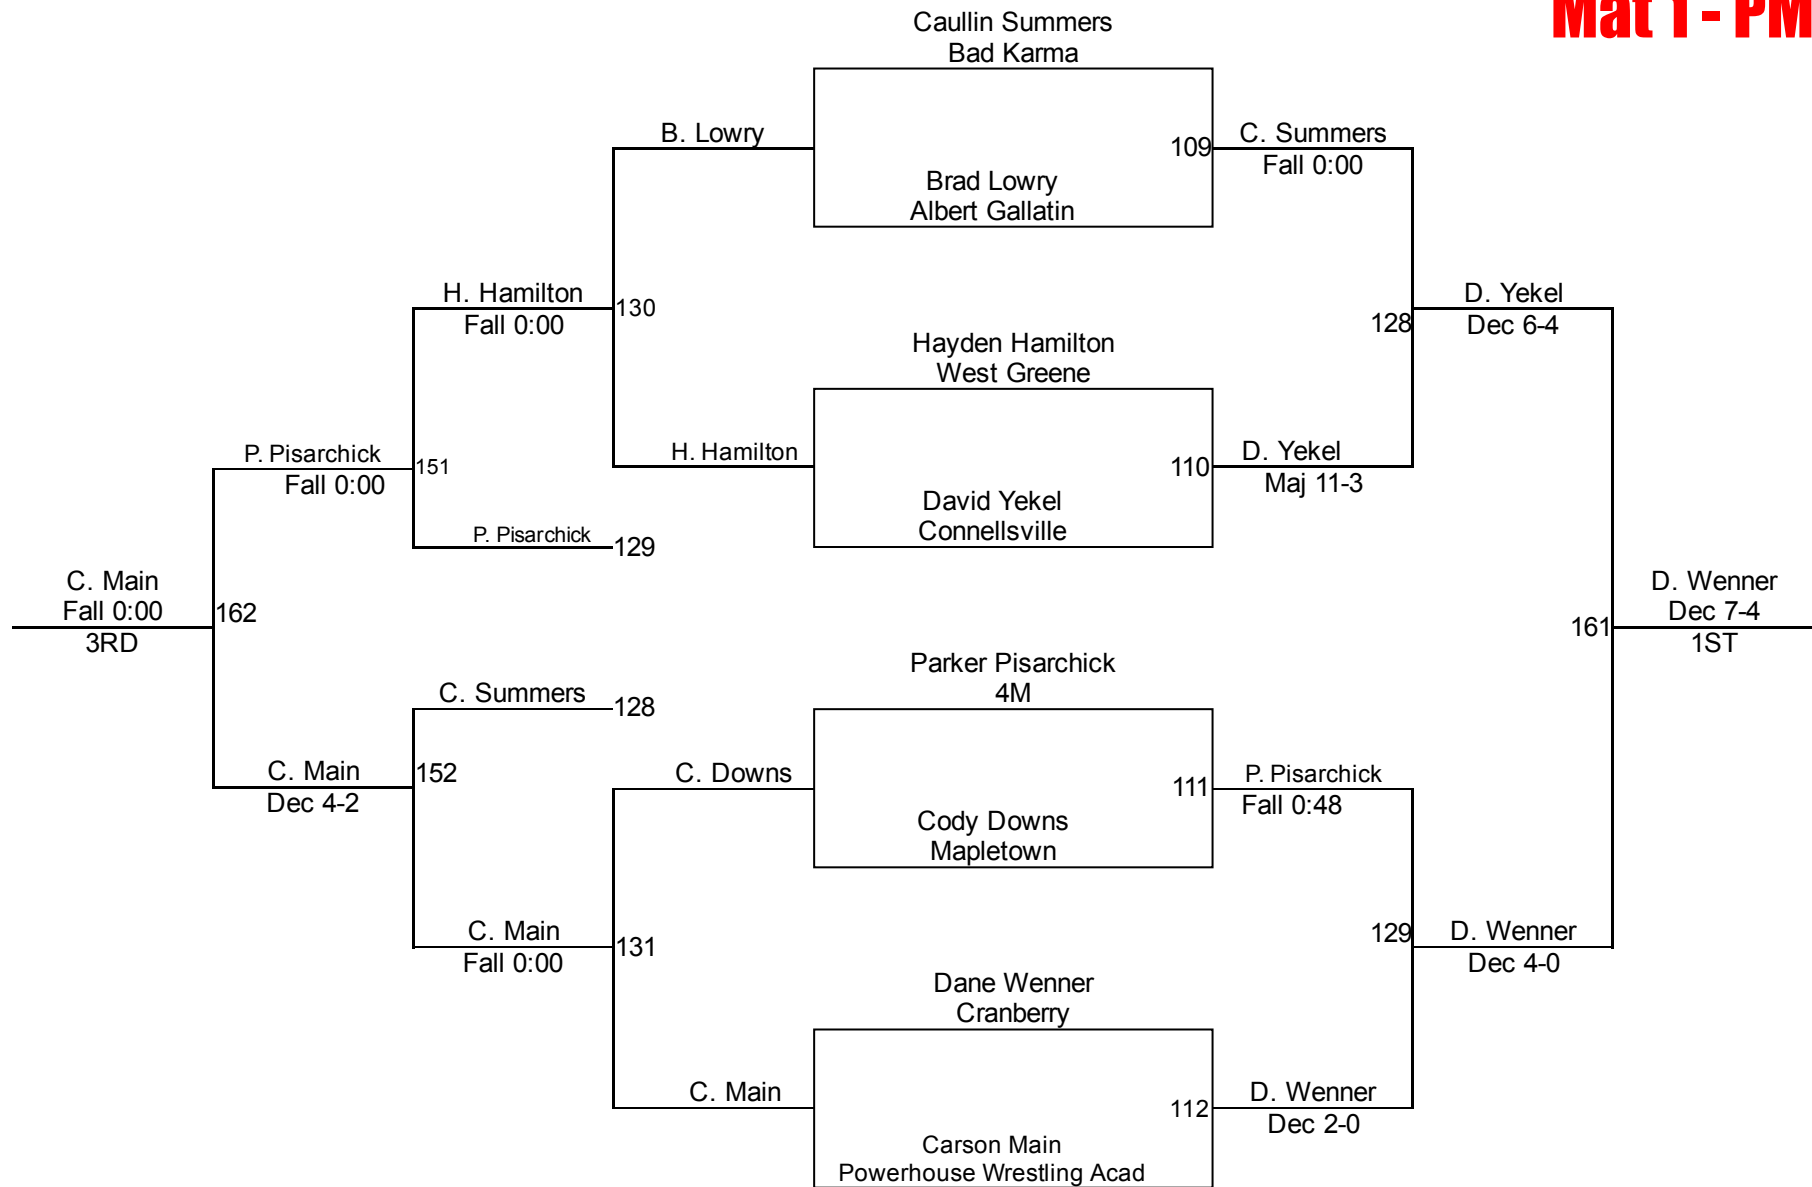

10U 65

Connellsville King Of The Mat

10U 75
Mat 1 - PM

Connellsville King Of The Mat

10U 80
Mat 1 - PM

Connellsville King Of The Mat

10U 85
Mat 1 - PM

Connellsville King Of The Mat