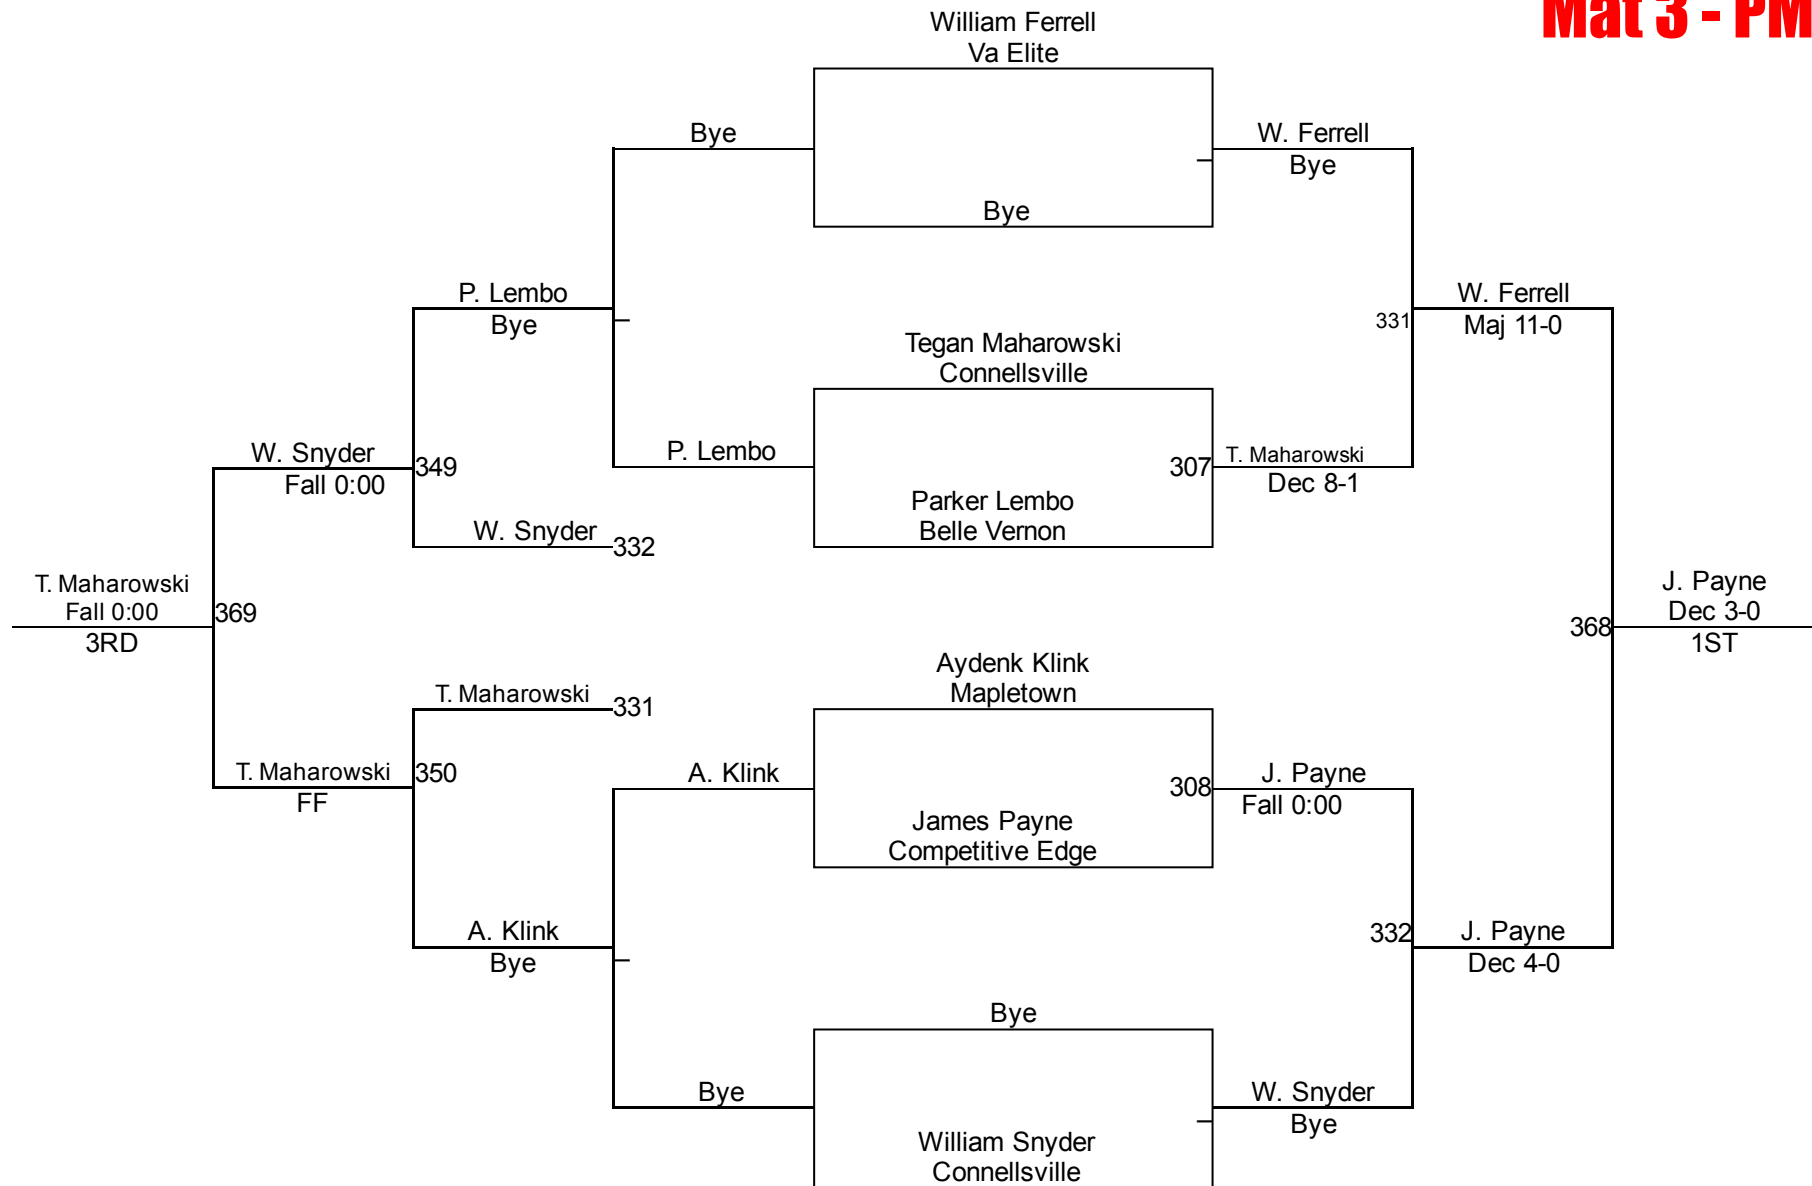

Connellsville King Of The Mat

8U 70
Mat 3 - PM

Connellsville King Of The Mat

8U 75
Mat 3 - PM

Connellsville King Of The Mat

8U 80/85
Mat 3 - PM

Connellsville King Of The Mat

8U 110