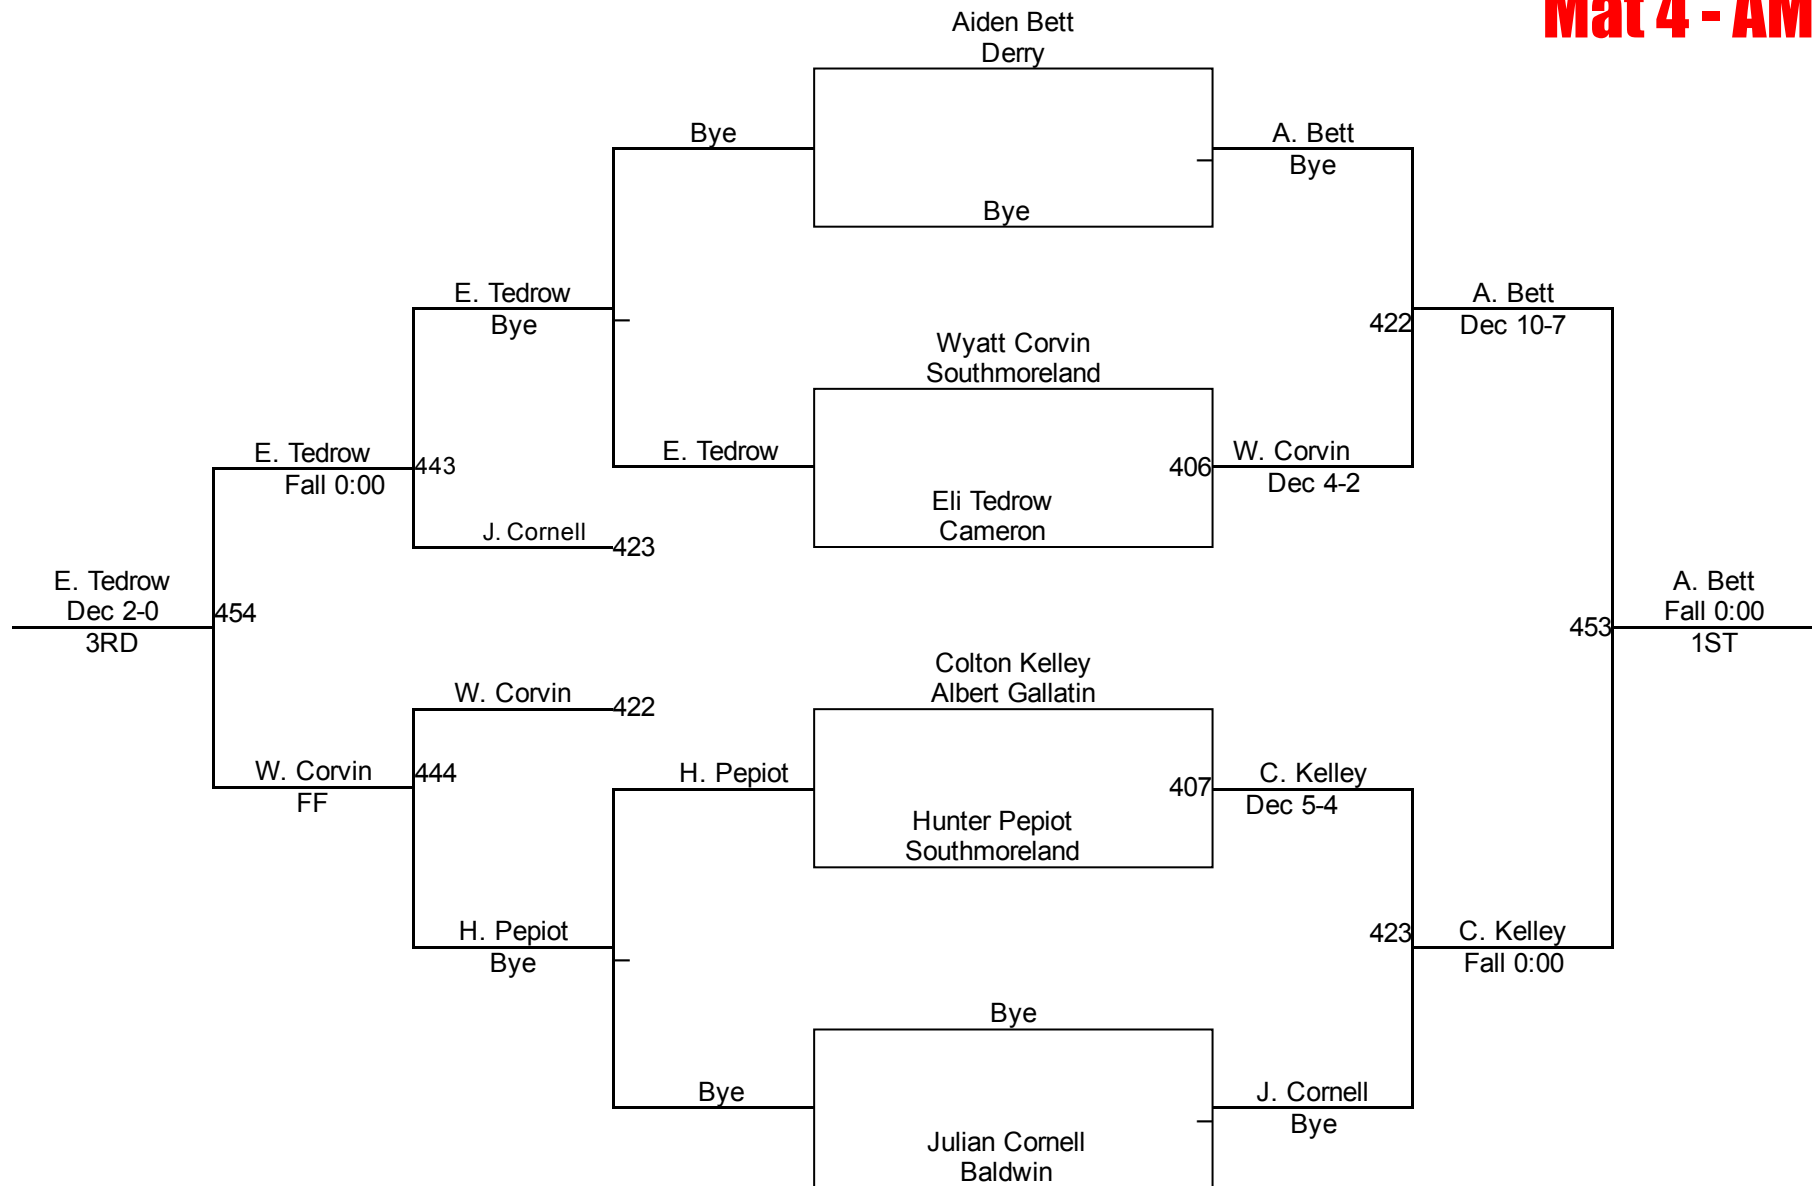

Connellsville King Of The Mat

8U Novice 70/75
Mat 4 - AM