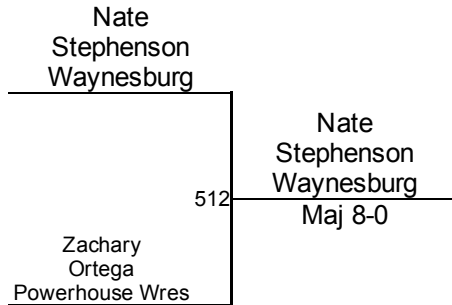

Connellsville King Of The Mat

Junior High 112 Mat 5 - PM

Round 1