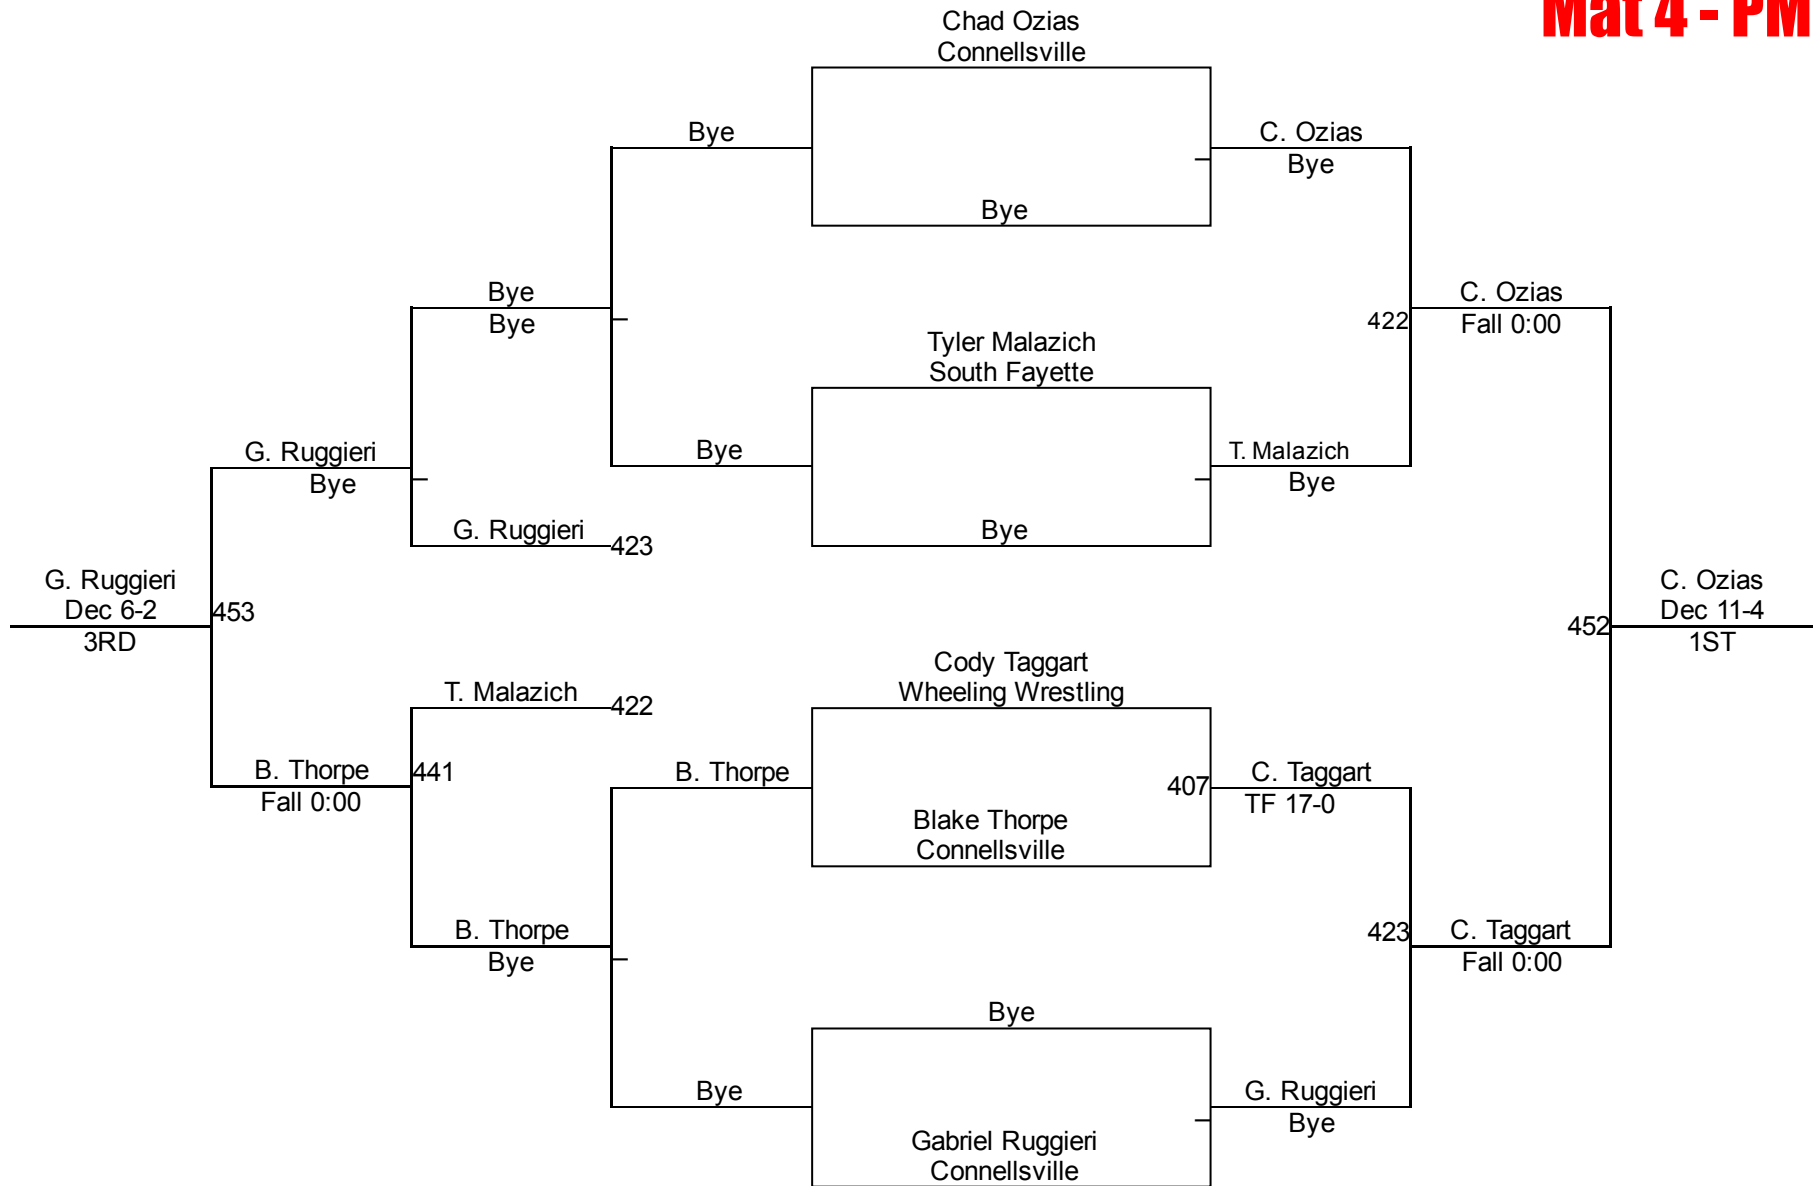

Round 2

D. Flinn (4M)
1ST

L. Hoffman (Belle Vernon)
2ND

M. Jackson (All American)
3RD

Connellsville King Of The Mat

12U 160
Mat 6 - AM

Connellsville King Of The Mat

Junior High 77
Mat 4 - PM