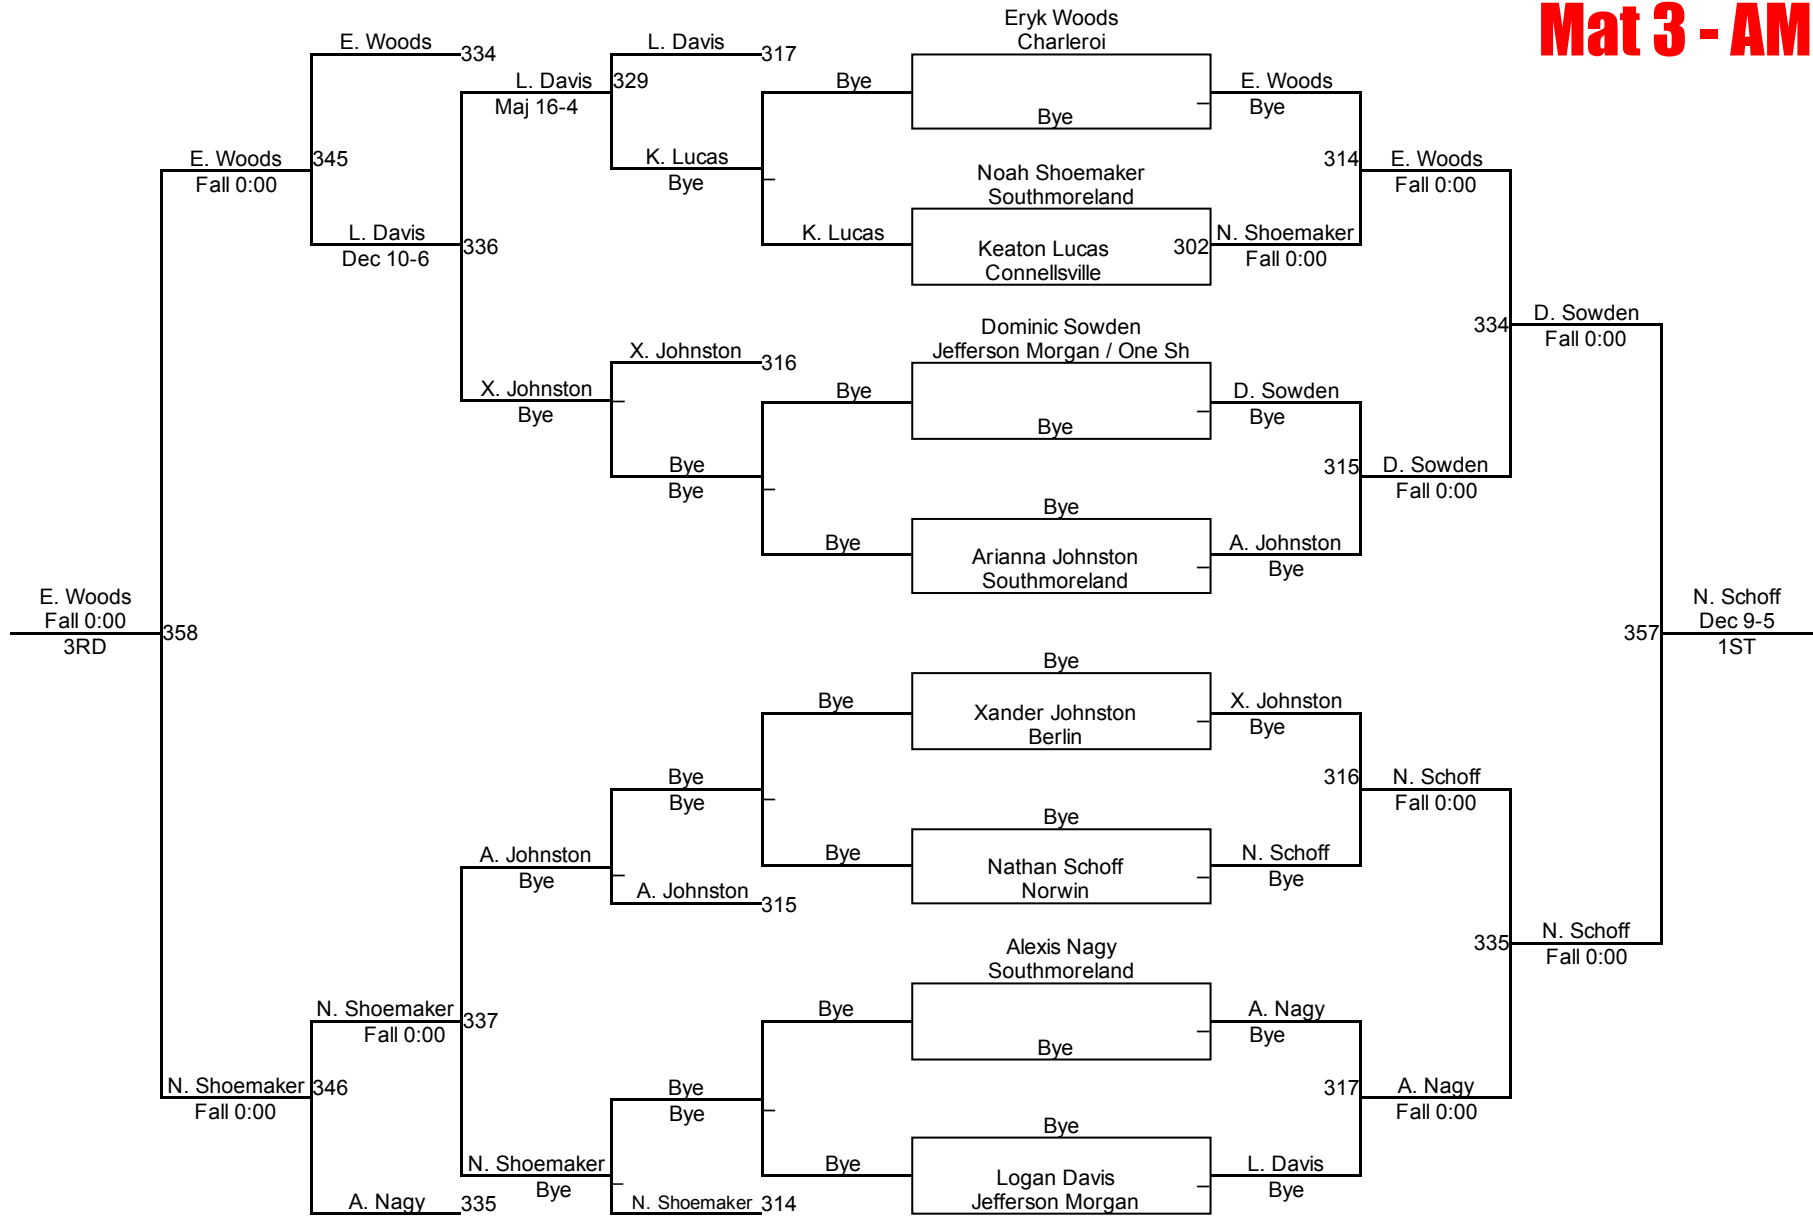

Connellsville King Of The Mat

6U Novice 55
Mat 3 - AM