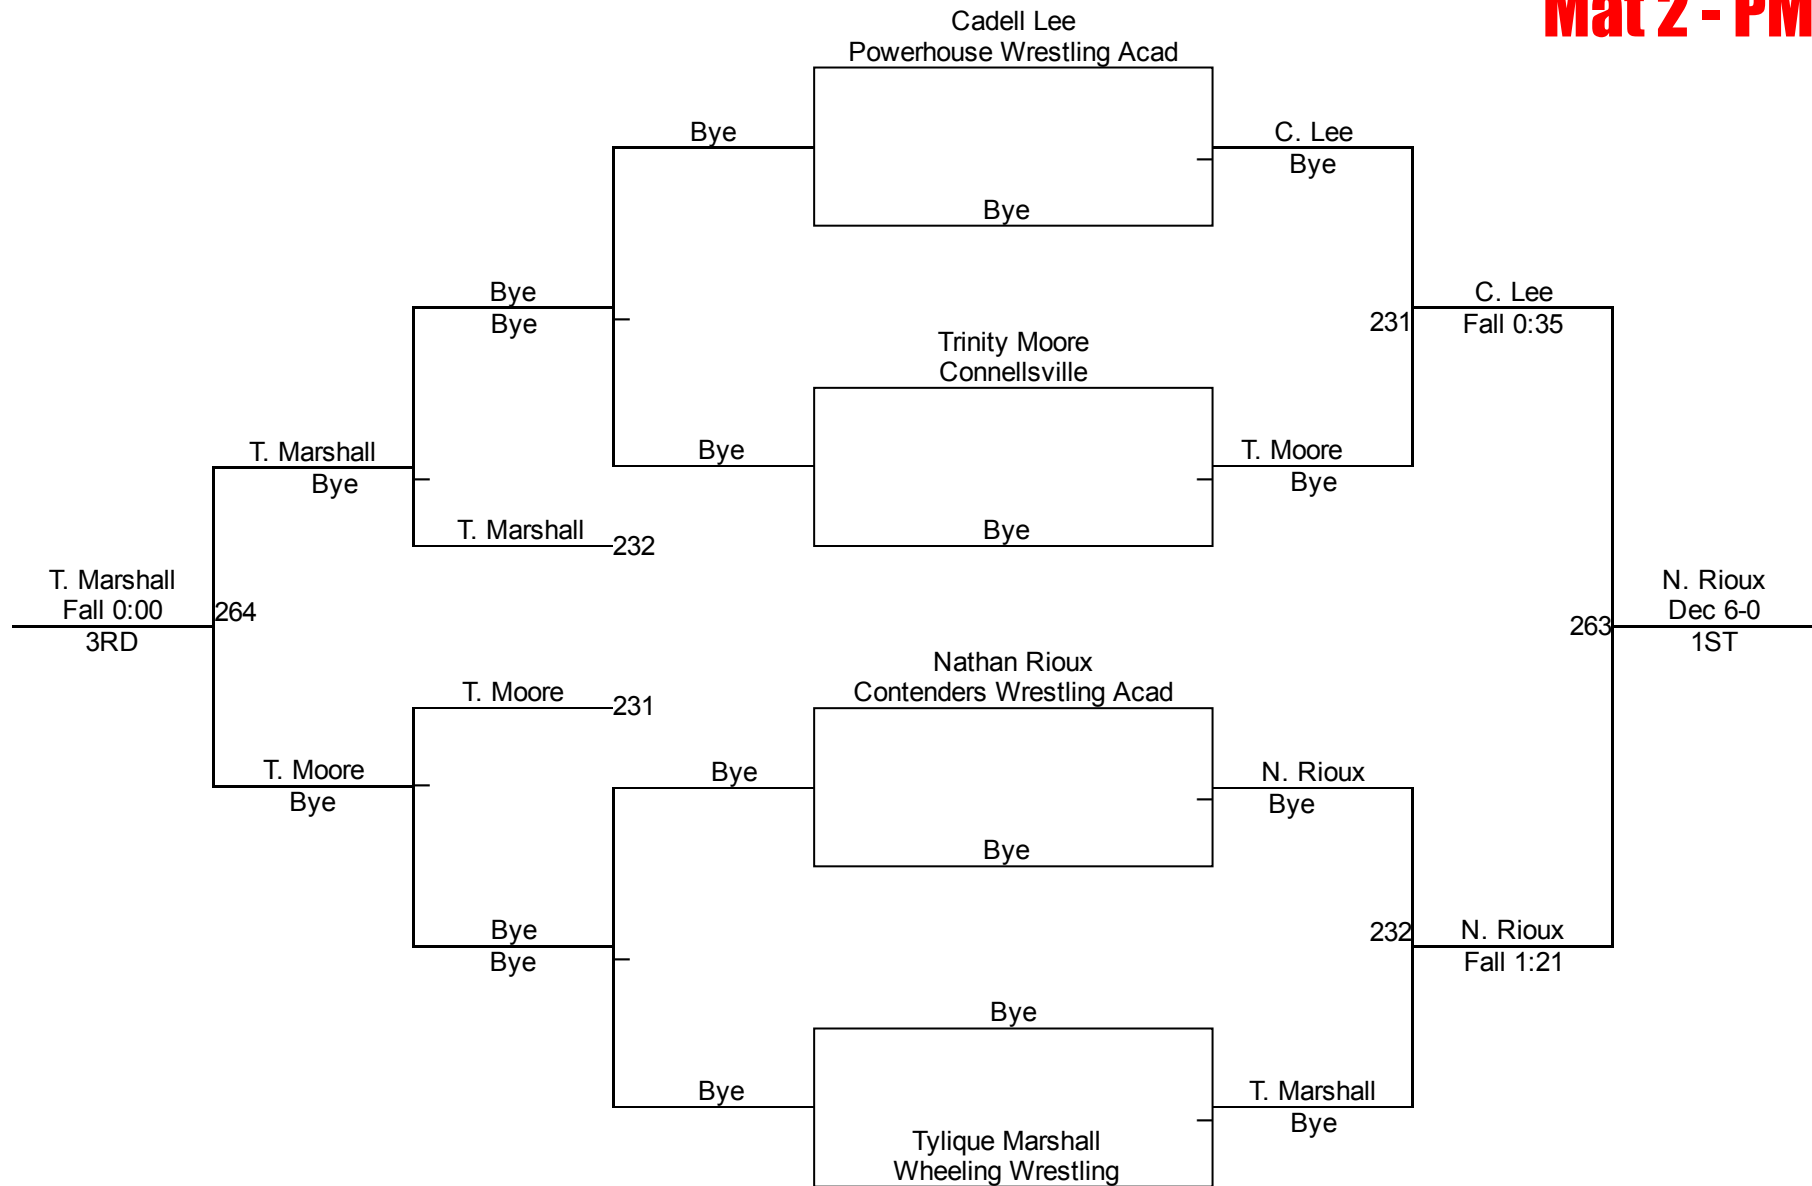

Connellsville King Of The Mat

10U 55
Mat 2 - PM