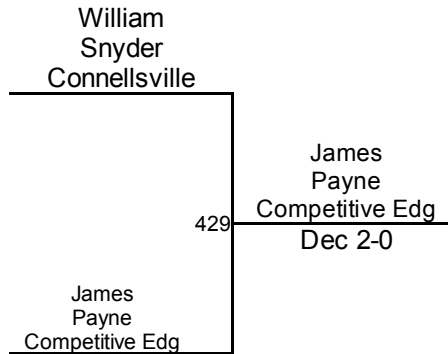

Connellsville King Of The Mat

8U Novice 85

Mat 4 - AM

Round 1

Round 2

Round 3

J. Payne (Competitive Edge)
1ST

W. Snyder (Connellsville)
2ND

Connellsville King Of The Mat

8U Novice 110
Mat 4 - AM
Round 3

Round 1

Round 2

B. Meyers (North Star)
1ST

G. Strickler (Connellsville)
2ND

Connellsville King Of The Mat

8U 45
Mat 2 - PM