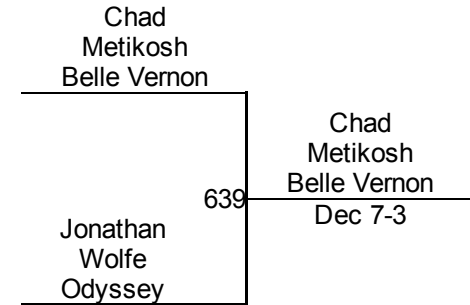

Junior High 187 Mat 6 - PM

Round 1

Round 2

Round 3

C. Metikosh (Belle Vernon)

1ST

D. Moehring (Mat factory)

2ND