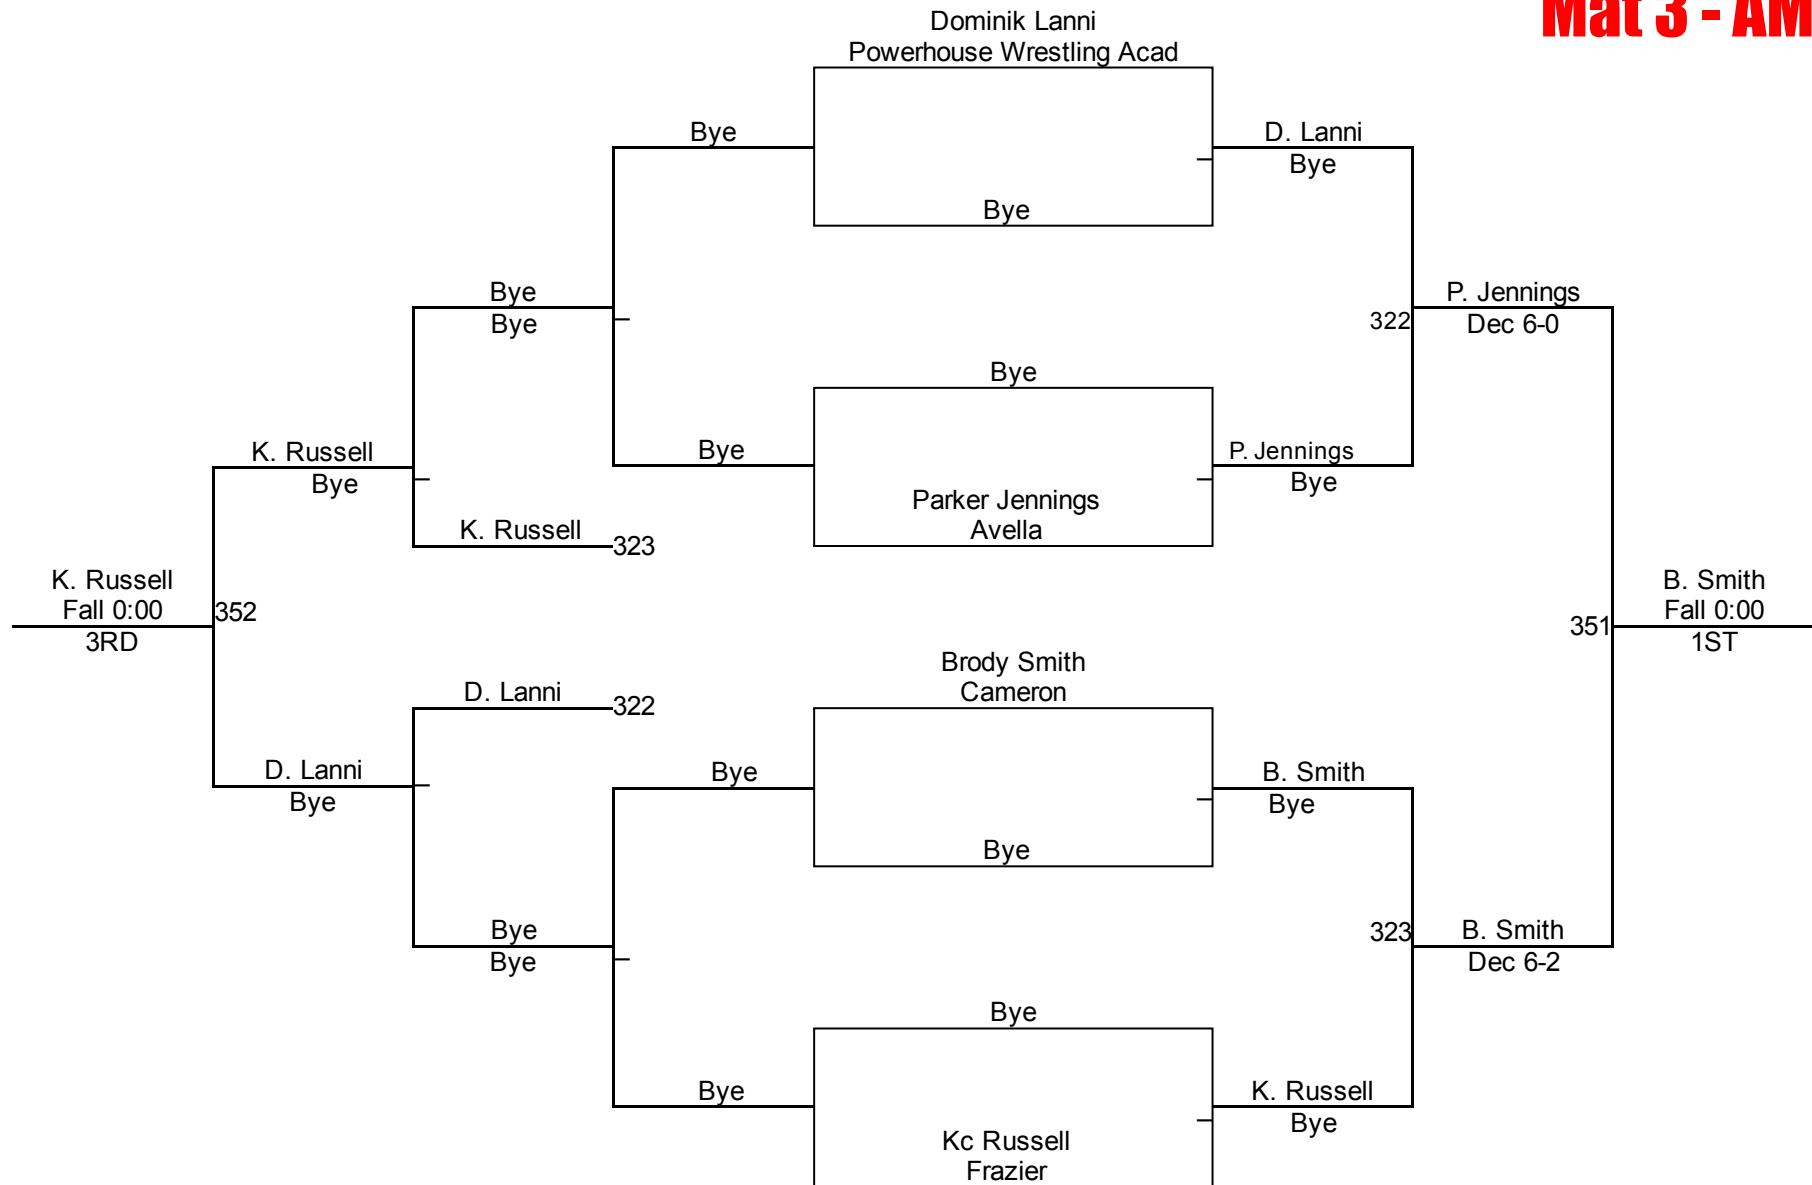

Connellsville King Of The Mat

8U Novice 45
Mat 3 - AM