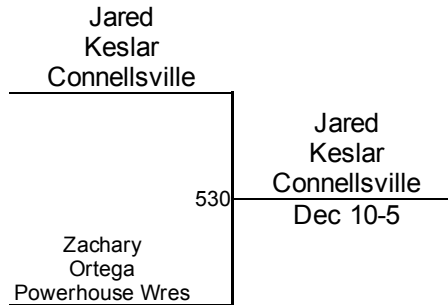

Connellsville King Of The Mat

Junior High 107
Mat 5 - PM

Connellsville King Of The Mat

Junior High 112 Mat 5 - PM

Round 1

Round 2

Round 3

N. Stephenson (Waynesburg)