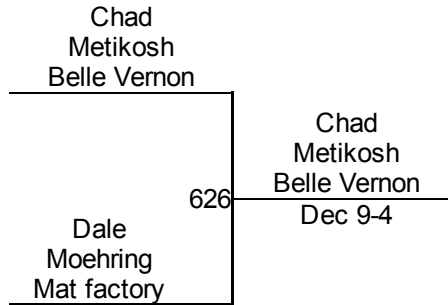

Connellsville King Of The Mat

Junior High 187 Mat 6 - PM

Round 2

C. Metikosh (Belle Vernon)

1ST

D. Moehring (Mat factory)

2ND

J. Wolfe (Odyssey)

3RD