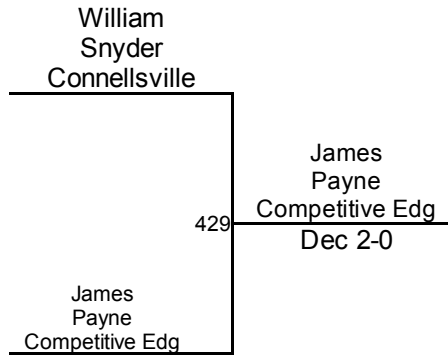

Connellsville King Of The Mat

8U Novice 85

Mat 4 - AM

Round 1

Round 2

Round 3

J. Payne (Competitive Edge)
1ST

W. Snyder (Connellsville)
2ND