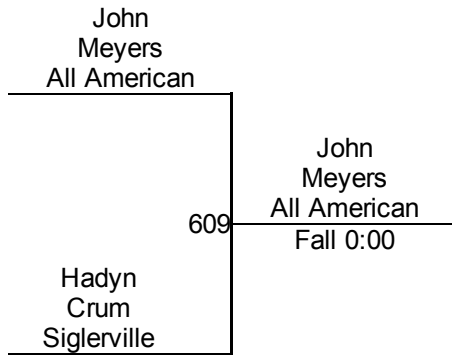

2ND

Z. Ortega (Powerhouse Wrestling Acad)

3RD

Connellsville King Of The Mat

Junior High 117 Mat 5 - PM

Connellsville King Of The Mat

Junior High 124
Mat 5 - PM

Connellsville King Of The Mat

Junior High 132
Mat 6 - PM

Connellsville King Of The Mat

Junior High 140
Mat 6 - PM

Connellsville King Of The Mat

Junior High 147
Mat 6 - PM

Connellsville King Of The Mat

Junior High 157
Mat 6 - PM

Connellsville King Of The Mat

Junior High 167

Mat 6 - PM

Round 1

Round 2

Round 3

J. Meyers (All American)
1ST

H. Crum (Siglerville)
2ND

Connellsville King Of The Mat