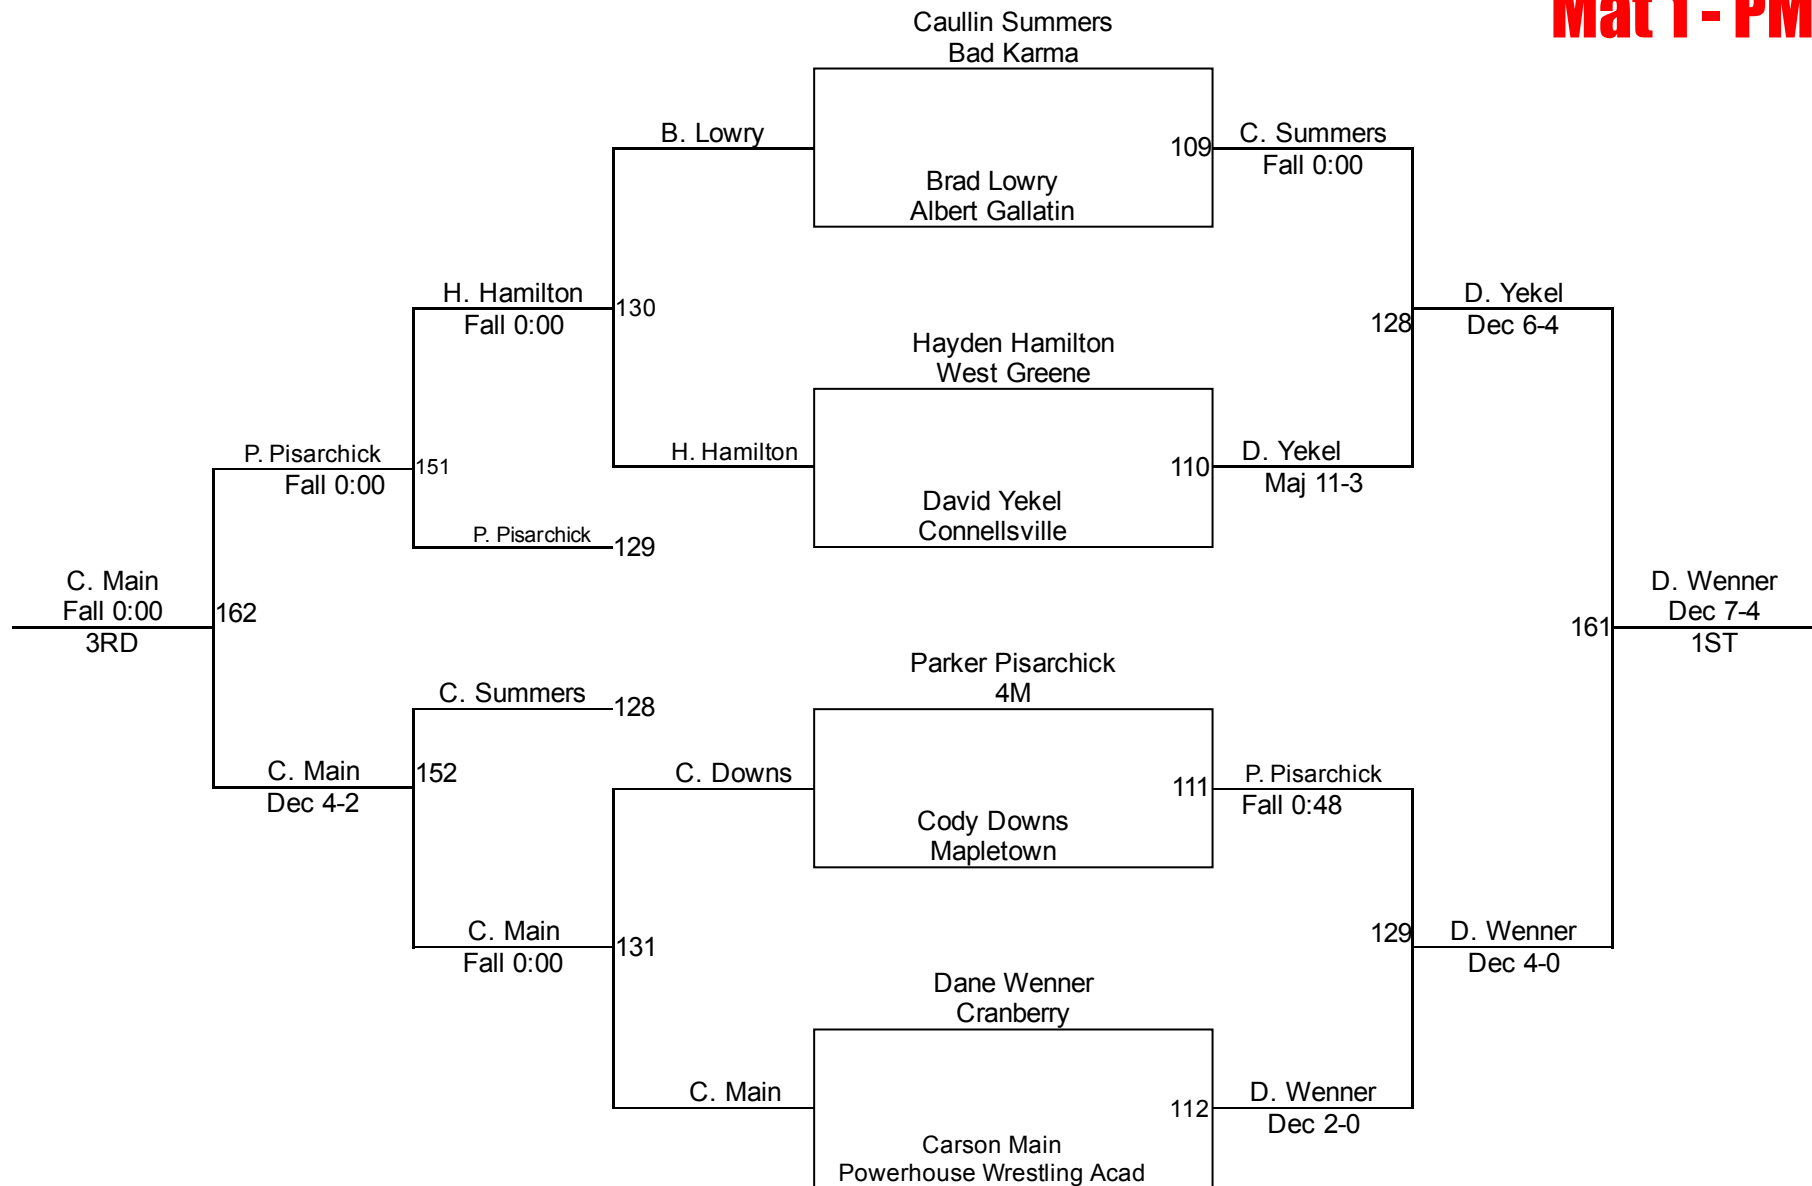

10U 65

Connellsville King Of The Mat

10U 75
Mat 1 - PM

Connellsville King Of The Mat

10U 80
Mat 1 - PM

Connellsville King Of The Mat

10U 85
Mat 1 - PM

Connellsville King Of The Mat