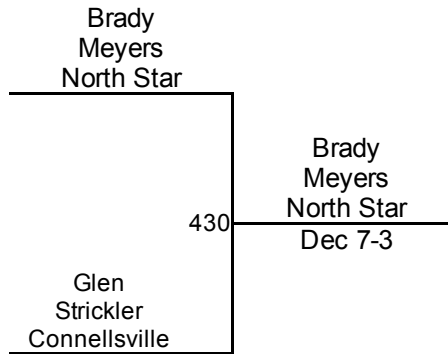

Connellsville King Of The Mat

8U Novice 85

Mat 4 - AM

Round 1

Round 2

Round 3

J. Payne (Competitive Edge)
1ST

W. Snyder (Connellsville)
2ND

Connellsville King Of The Mat

8U Novice 110
Mat 4 - AM
Round 3

Round 1

Round 2

B. Meyers (North Star)
1ST

G. Strickler (Connellsville)
2ND

Connellsville King Of The Mat

8U 45
Mat 2 - PM