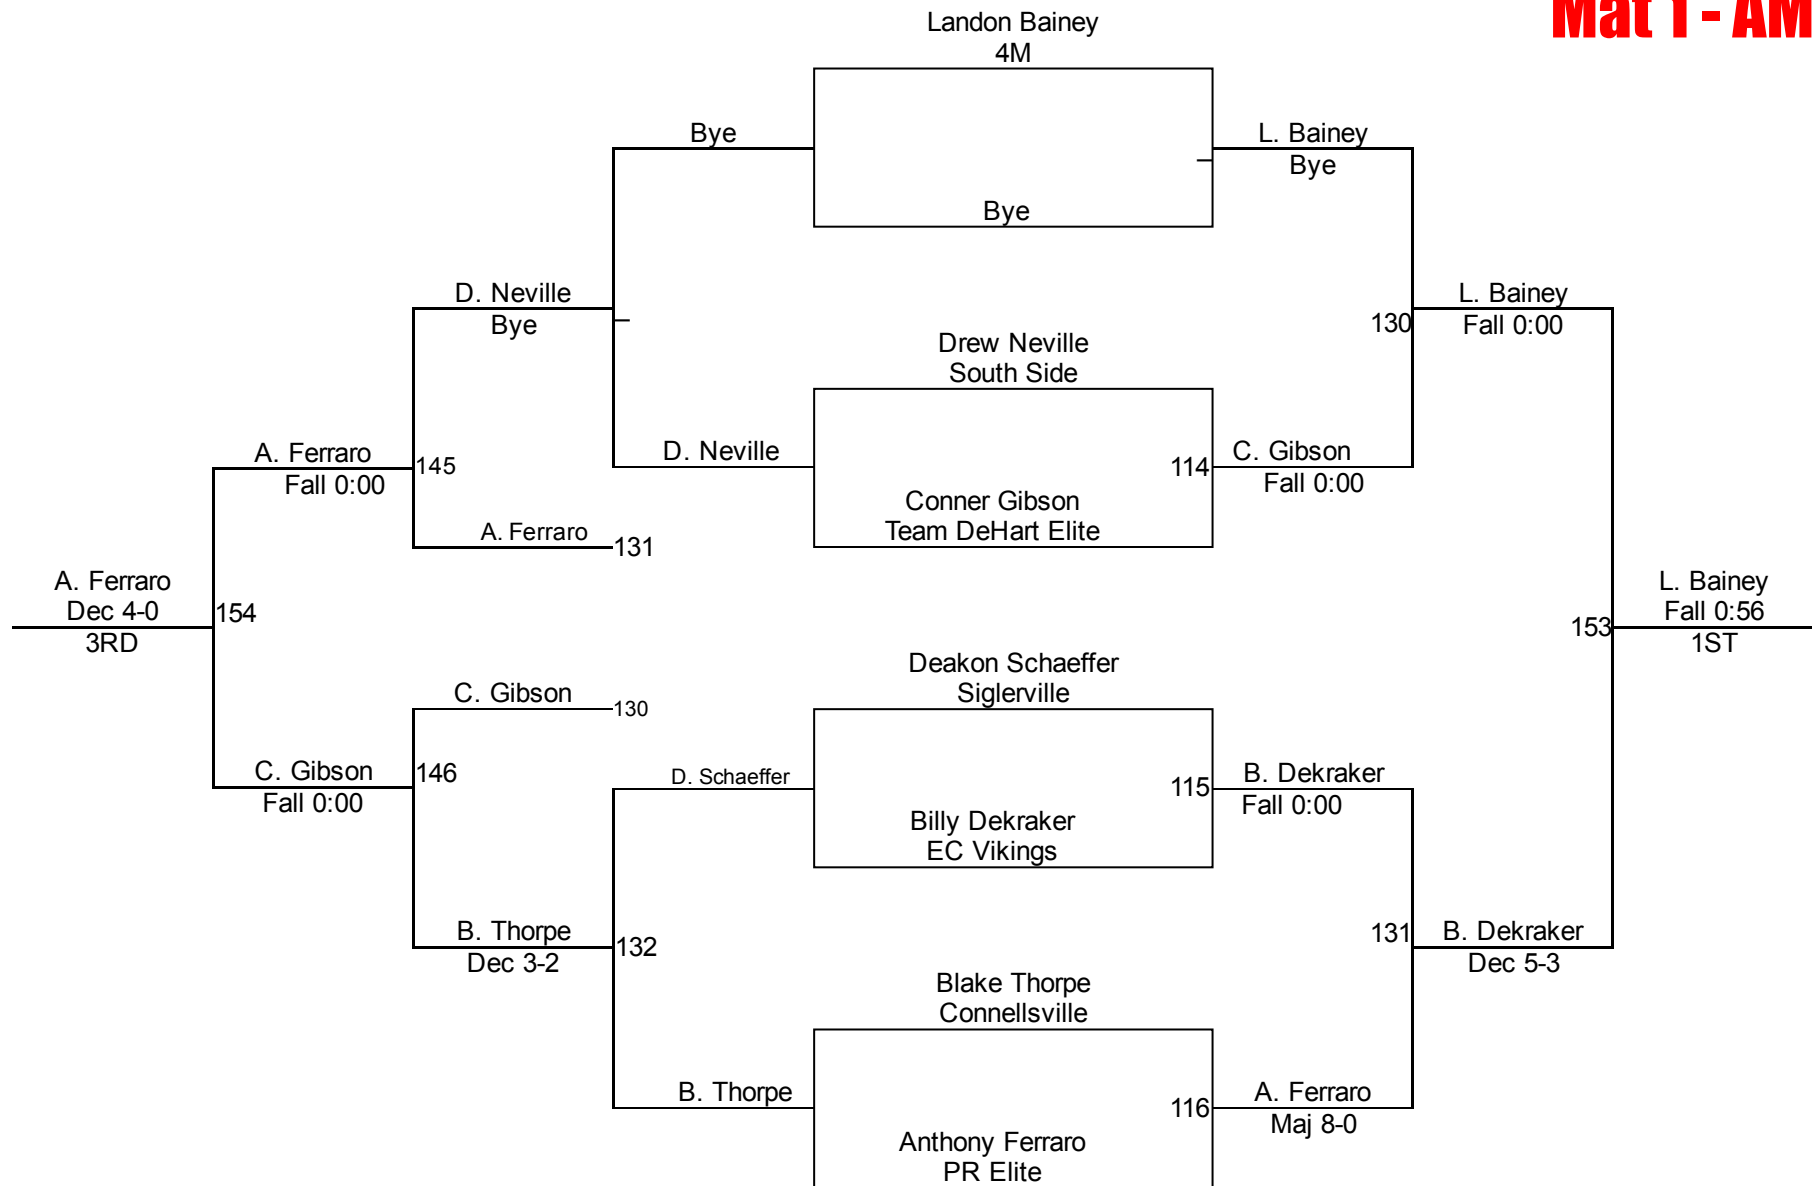

Connellsville King Of The Mat

12U 75
Mat 1 - AM