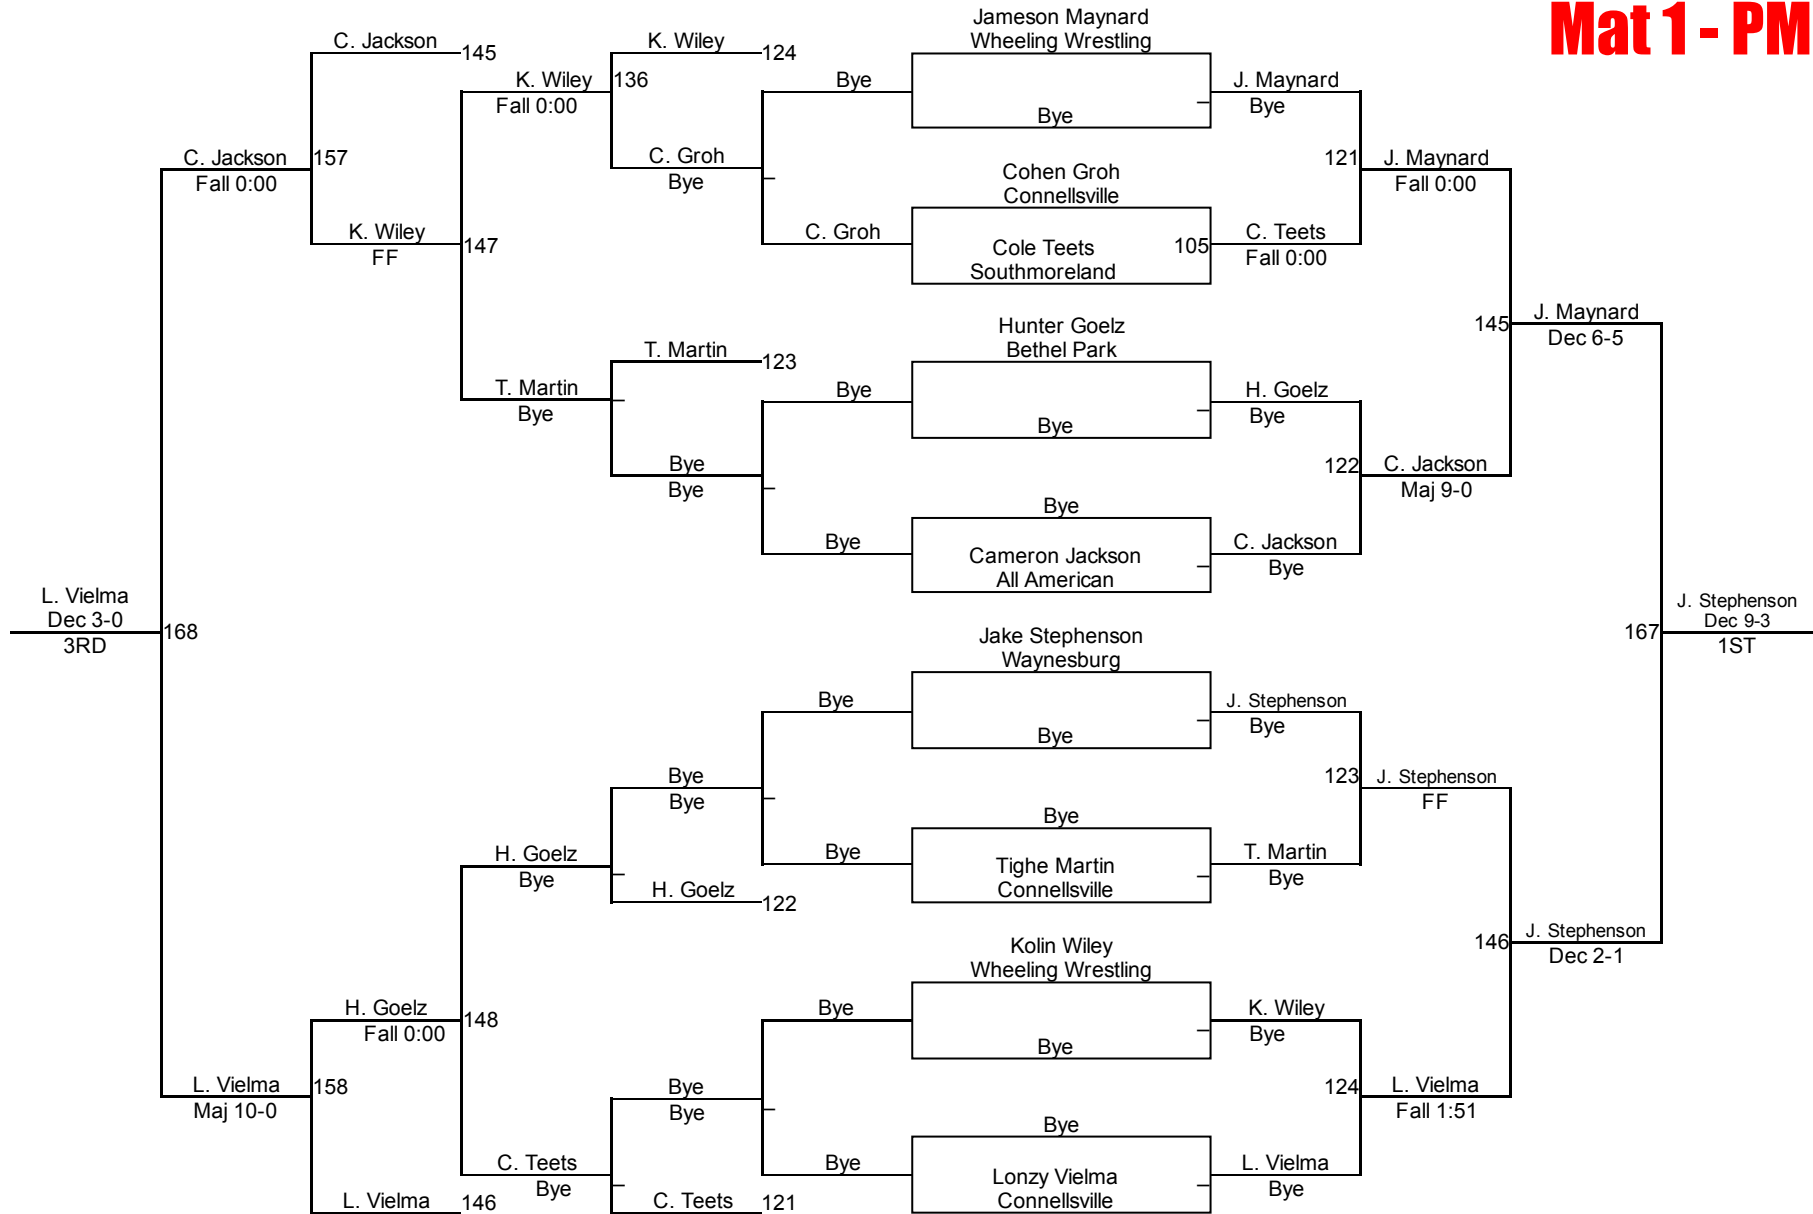

Connellsville King Of The Mat

10U 90
Mat 1 - PM