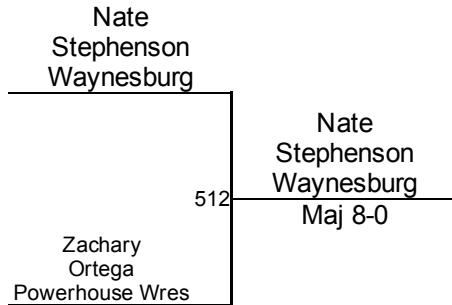

Connellsville King Of The Mat

Junior High 107
Mat 5 - PM

Connellsville King Of The Mat

Junior High 112 Mat 5 - PM

Round 1

Round 2

Round 3

N. Stephenson (Waynesburg)