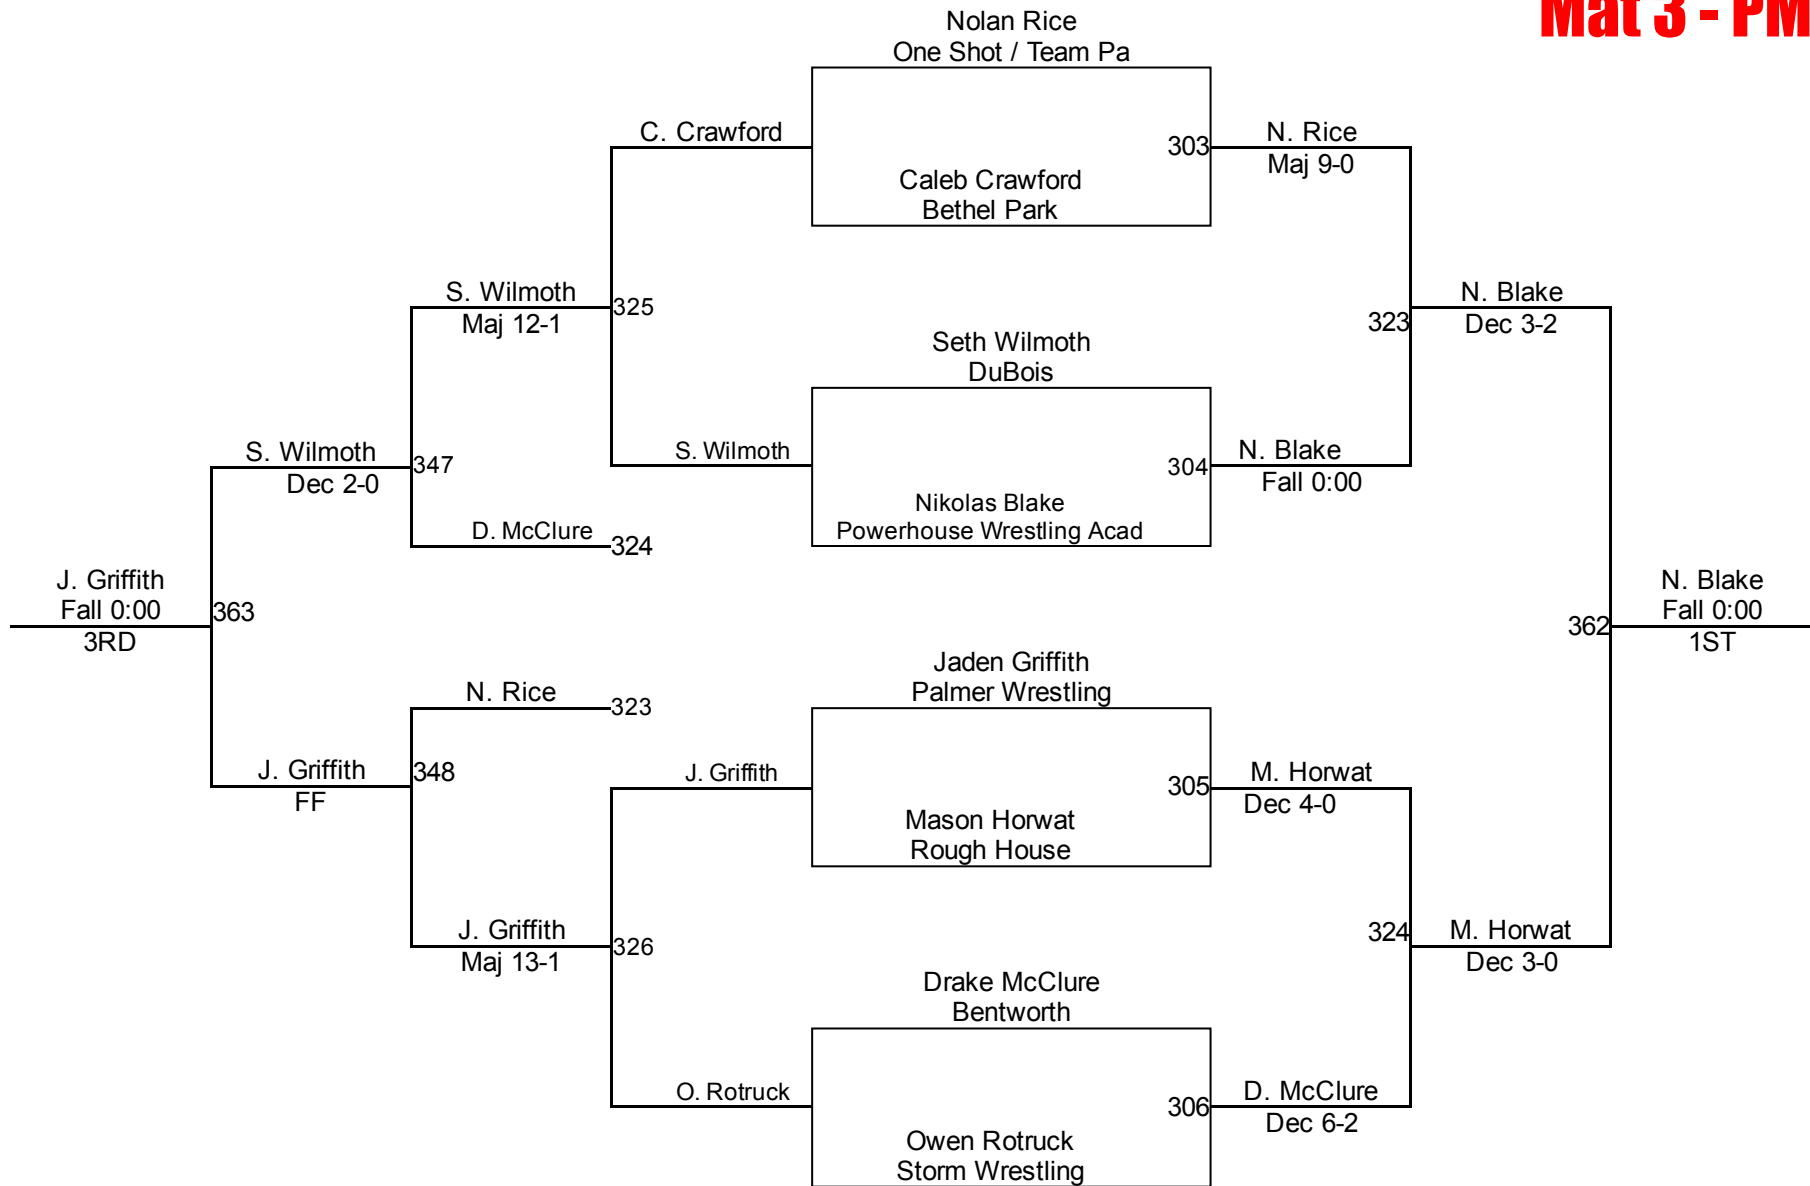

Connellsville King Of The Mat

8U 65
Mat 3 - PM