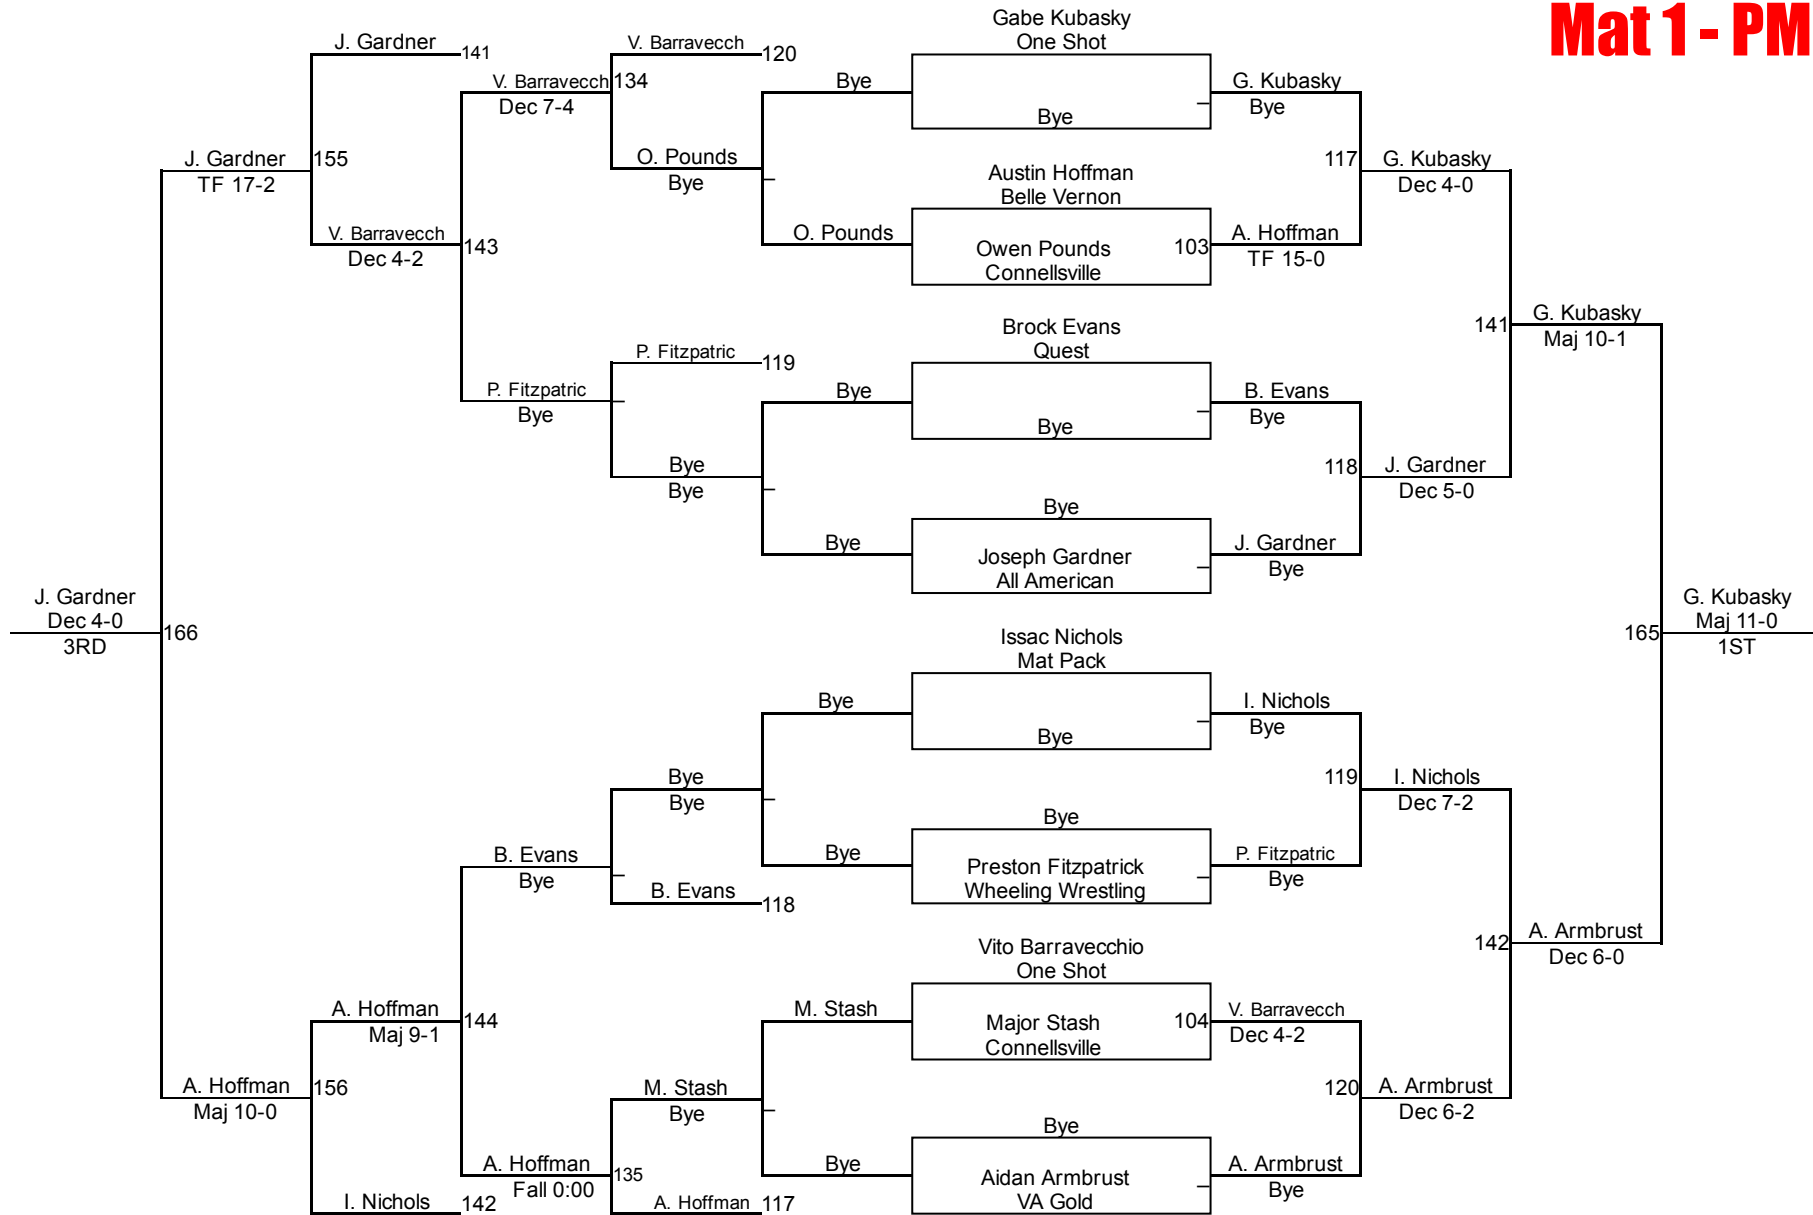

10U 65

Connellsville King Of The Mat

10U 75
Mat 1 - PM

Connellsville King Of The Mat

10U 80
Mat 1 - PM

Connellsville King Of The Mat

10U 85
Mat 1 - PM

Connellsville King Of The Mat