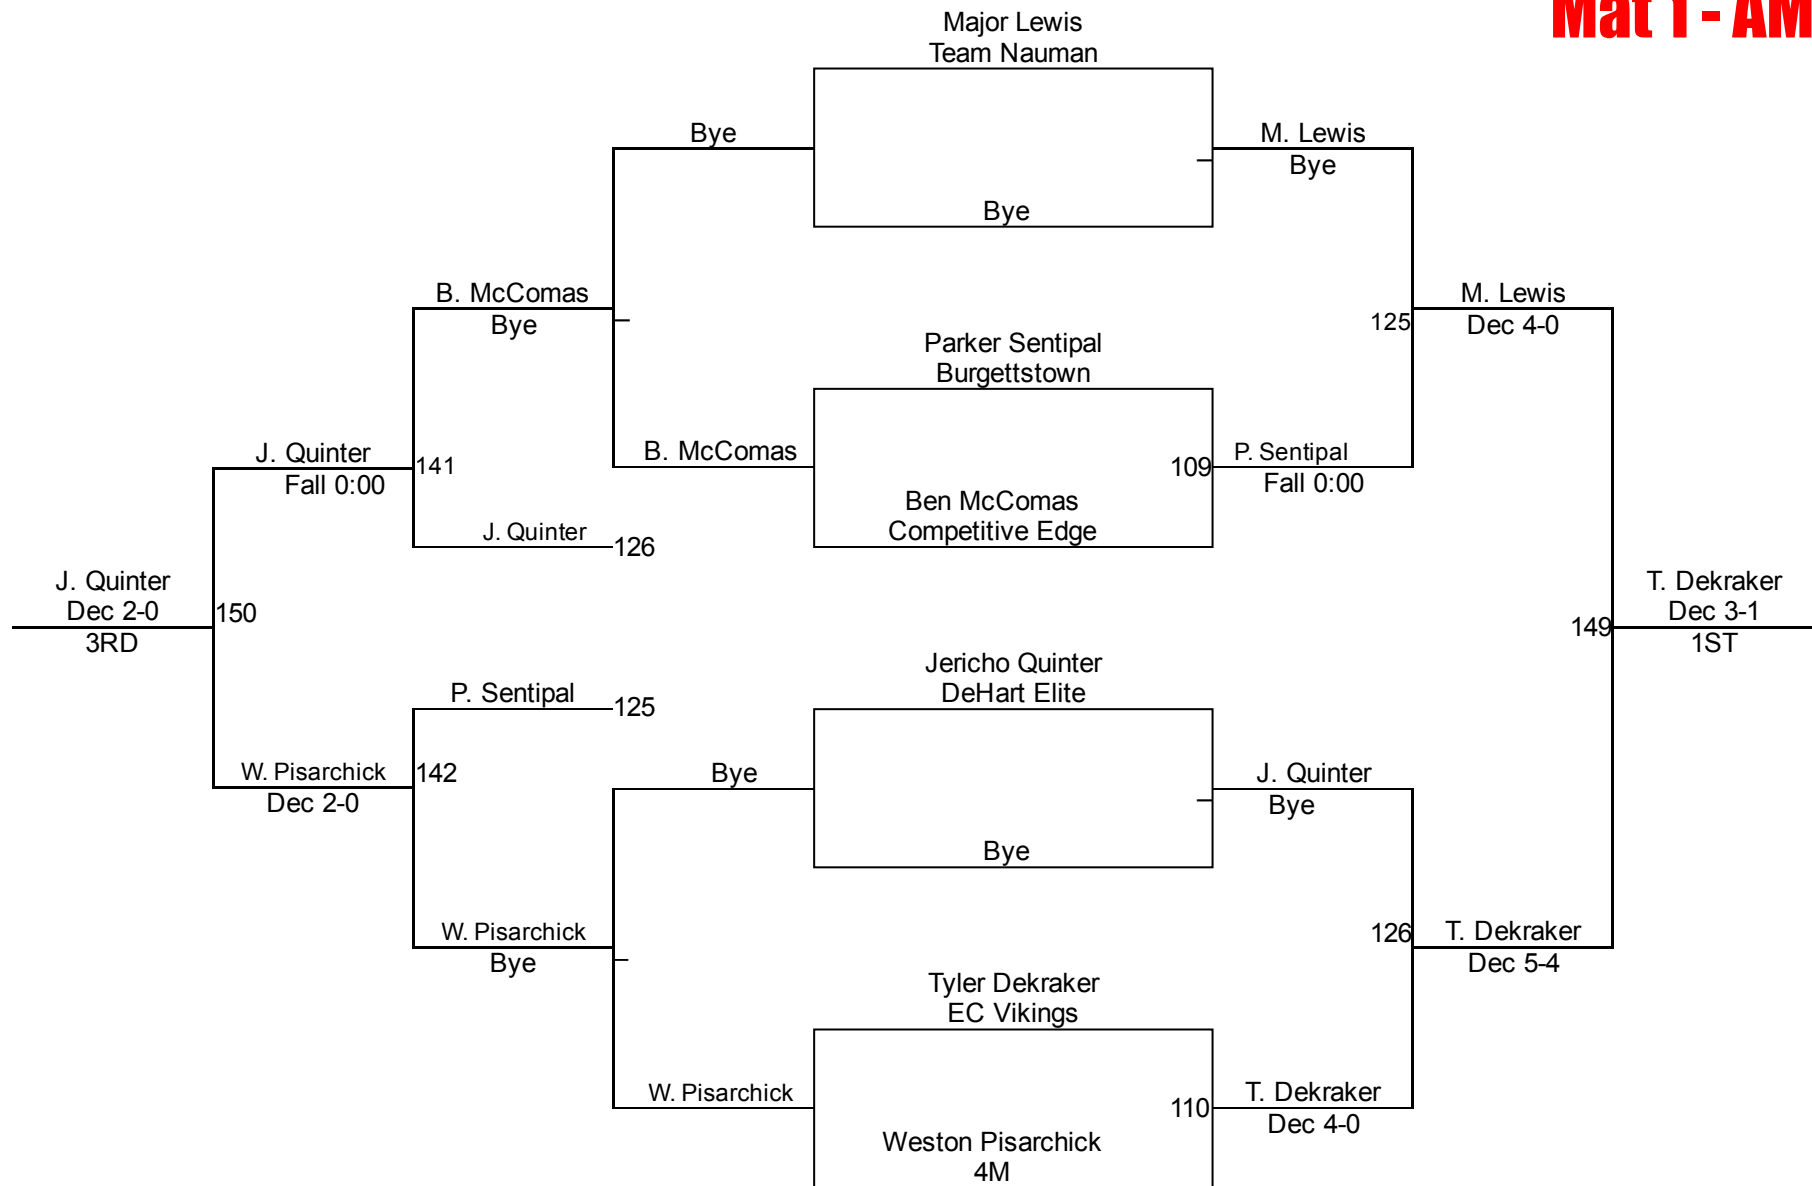

10U 150
Mat 4 - PM
Round 3

Round 1

Round 2

P. Kearns (Siglerville)
1ST

M. Friend (Southern Mat Club)
2ND

Connellsville King Of The Mat

12U 65
Mat 1 - AM

Connellsville King Of The Mat