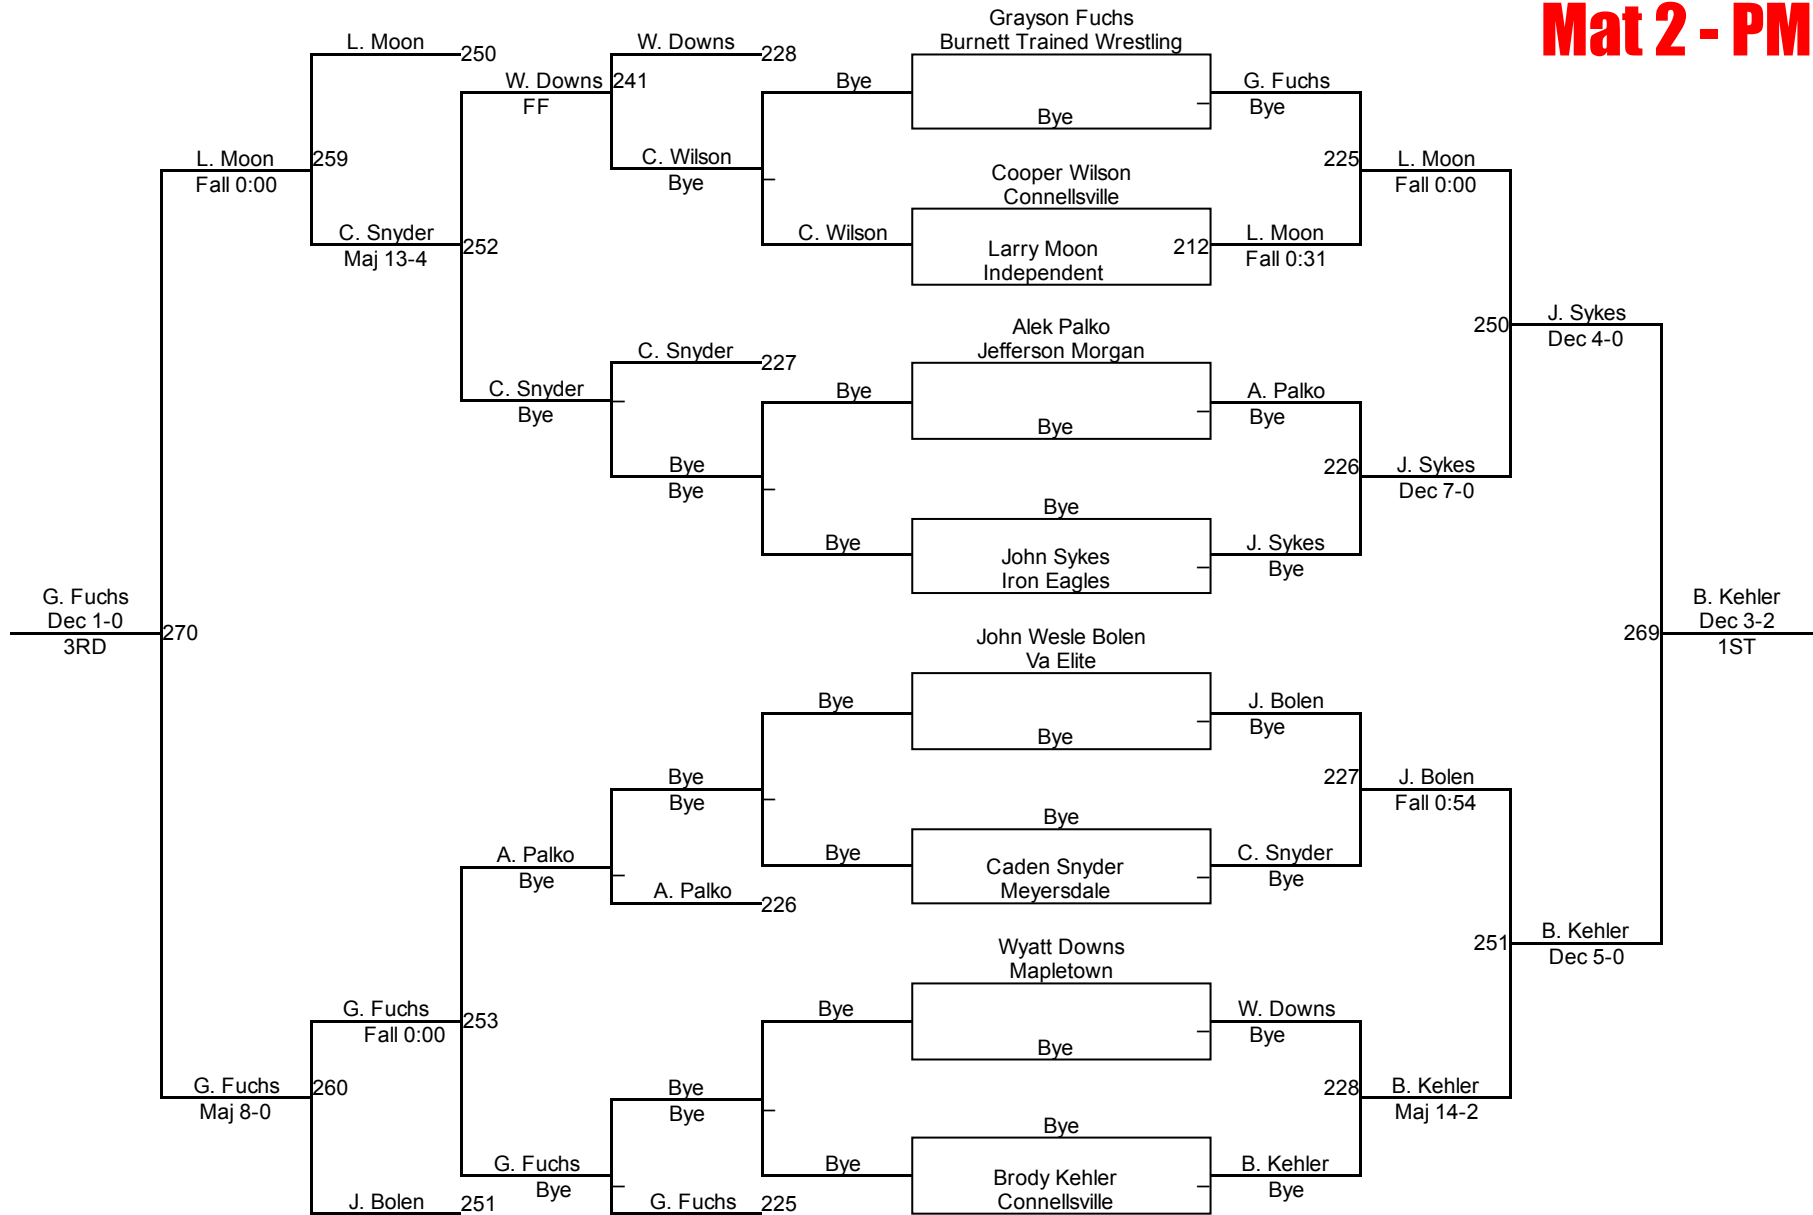

Connellsville King Of The Mat

8U 65
Mat 3 - PM

Connellsville King Of The Mat

8U 70
Mat 3 - PM

Connellsville King Of The Mat

8U 80/85
Mat 3 - PM

Connellsville King Of The Mat

8U 110