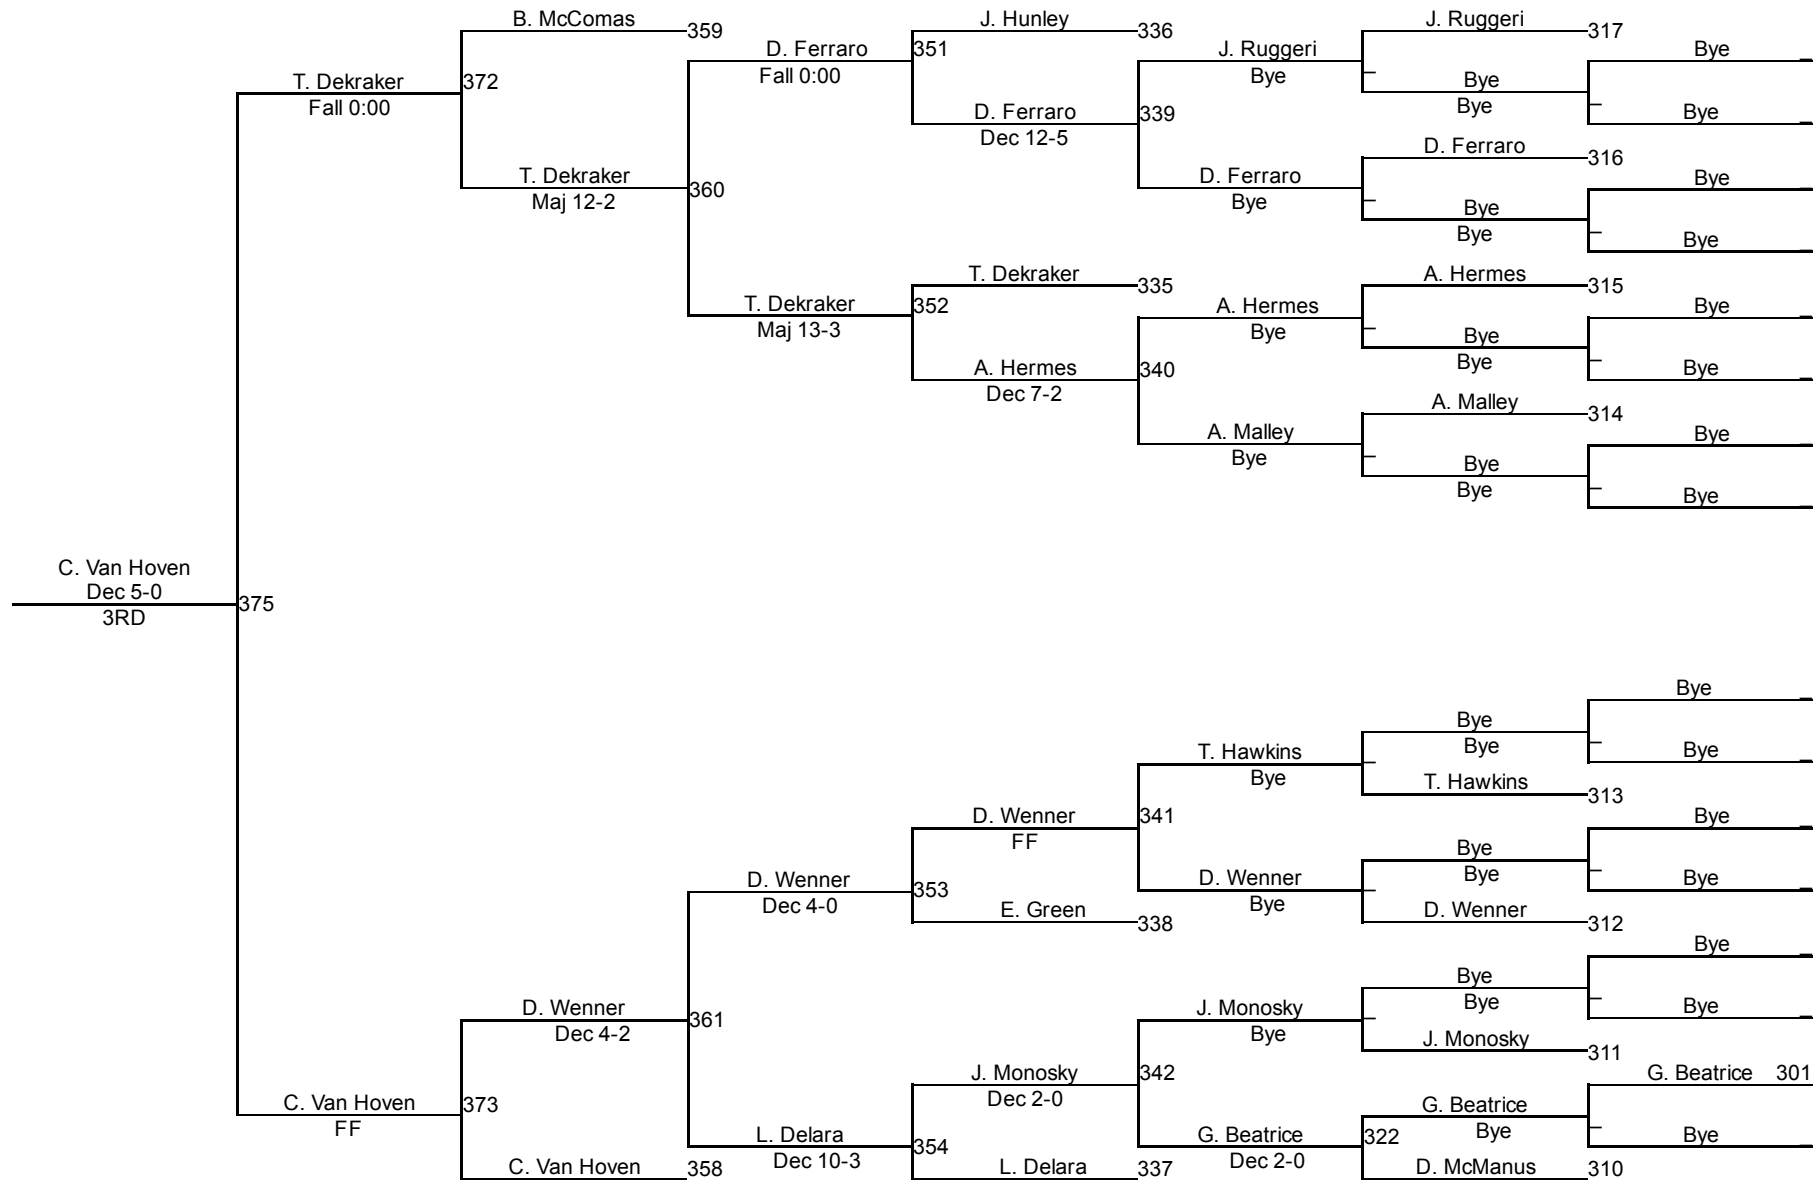

10U 65

Connellsville King Of The Mat

10U 75
Mat 1 - PM

Connellsville King Of The Mat

10U 80
Mat 1 - PM

Connellsville King Of The Mat

10U 85
Mat 1 - PM

Connellsville King Of The Mat