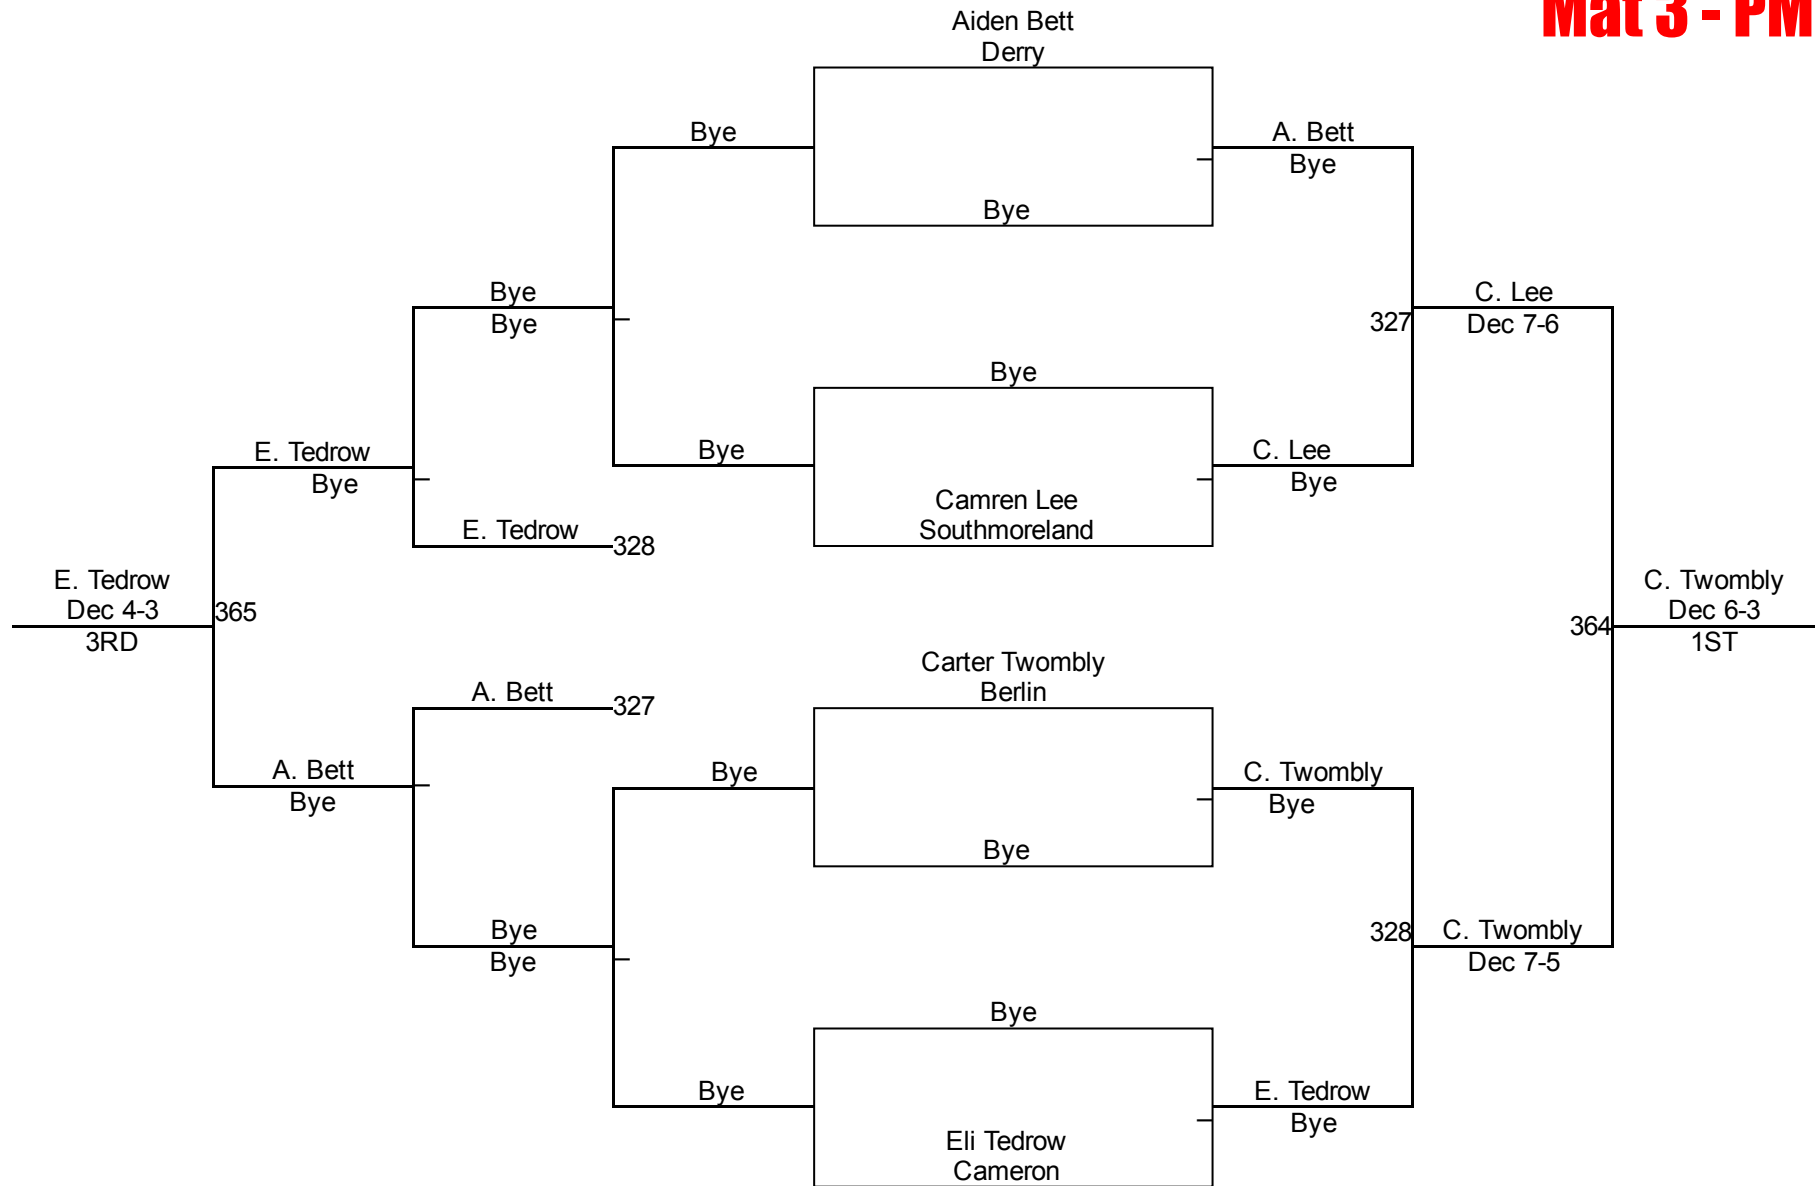

Connellsville King Of The Mat

8U 65
Mat 3 - PM

Connellsville King Of The Mat

8U 70
Mat 3 - PM

Connellsville King Of The Mat

8U 80/85
Mat 3 - PM

Connellsville King Of The Mat

8U 110