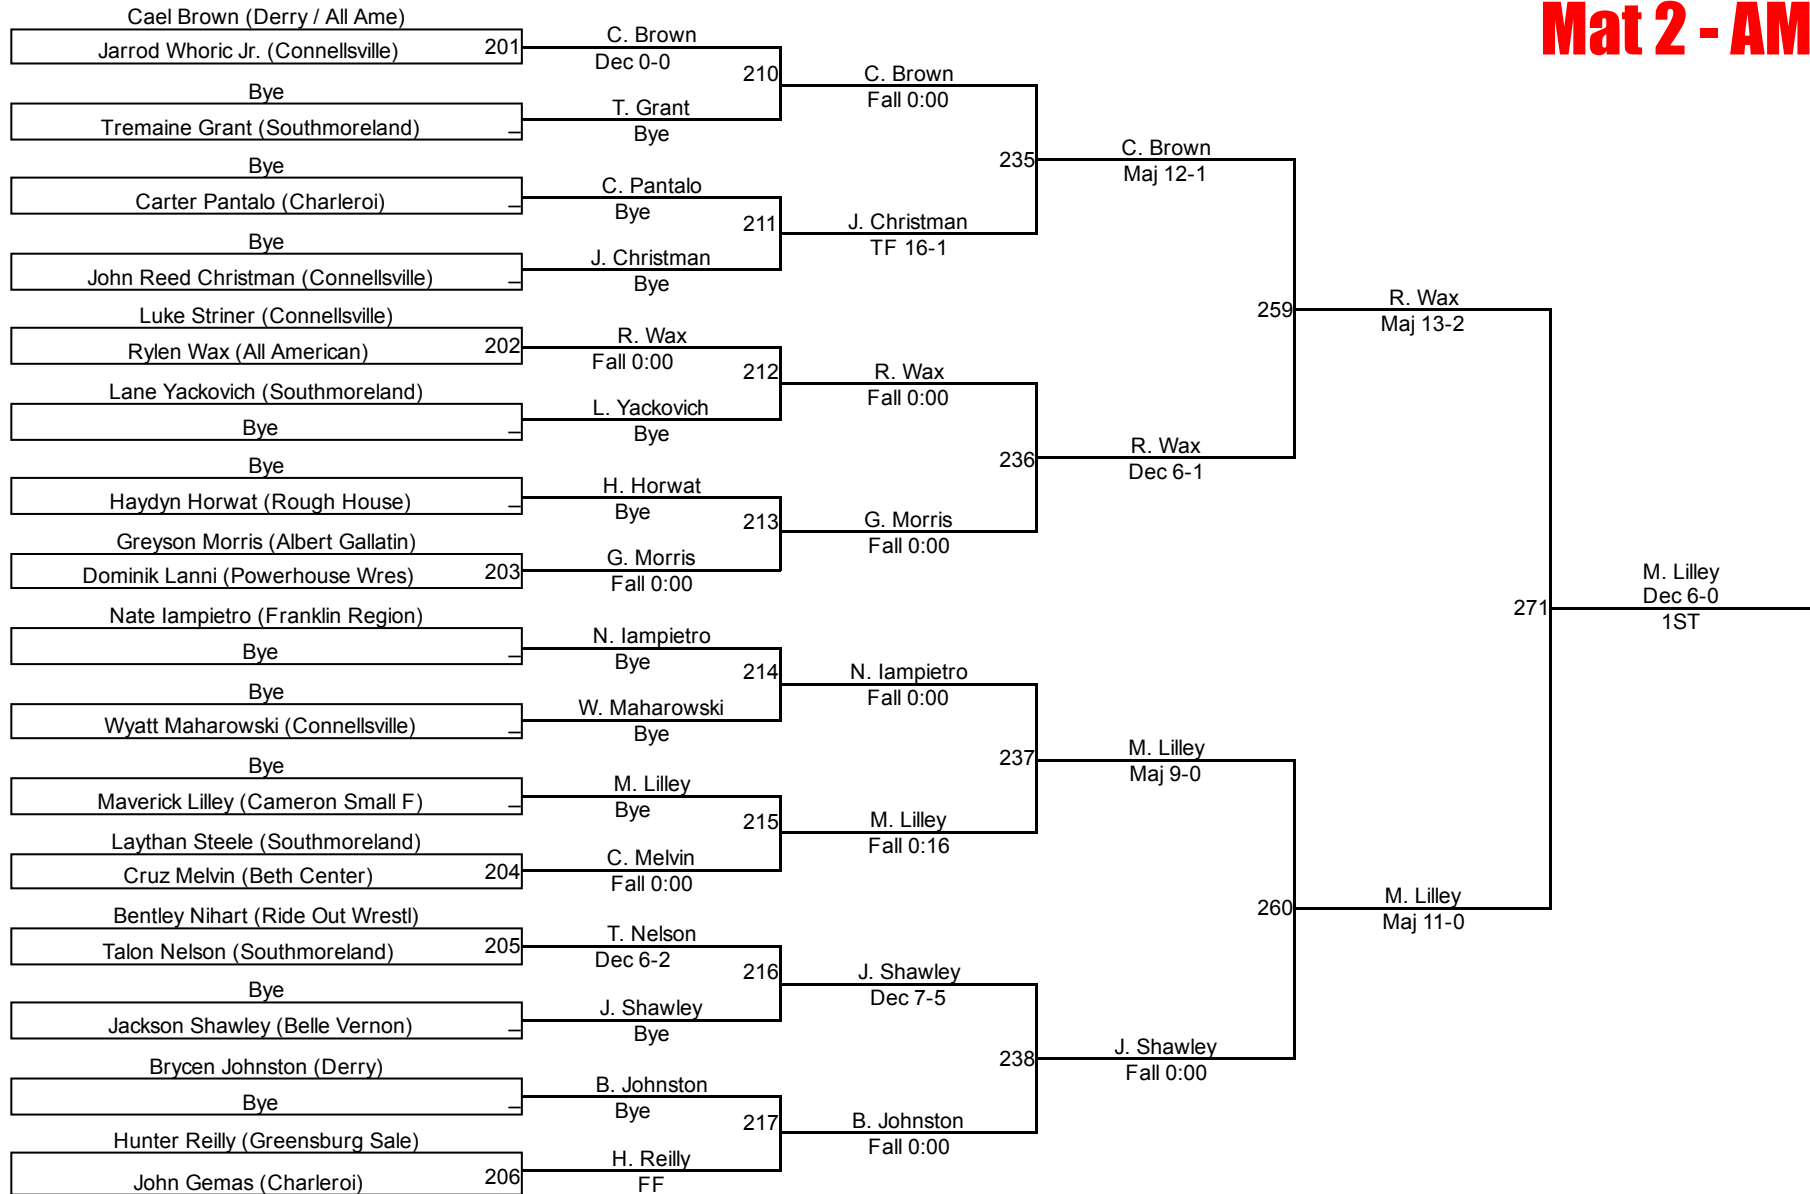

Connellsville King Of The Mat

6U Novice 40
Mat 3 - AM

Connellsville King Of The Mat

6U Novice 45 Mat 2 - AM

Connellsville King Of The Mat

6U Novice 50 Mat 2 - AM

Connellsville King Of The Mat

6U Novice 60
Mat 3 - AM