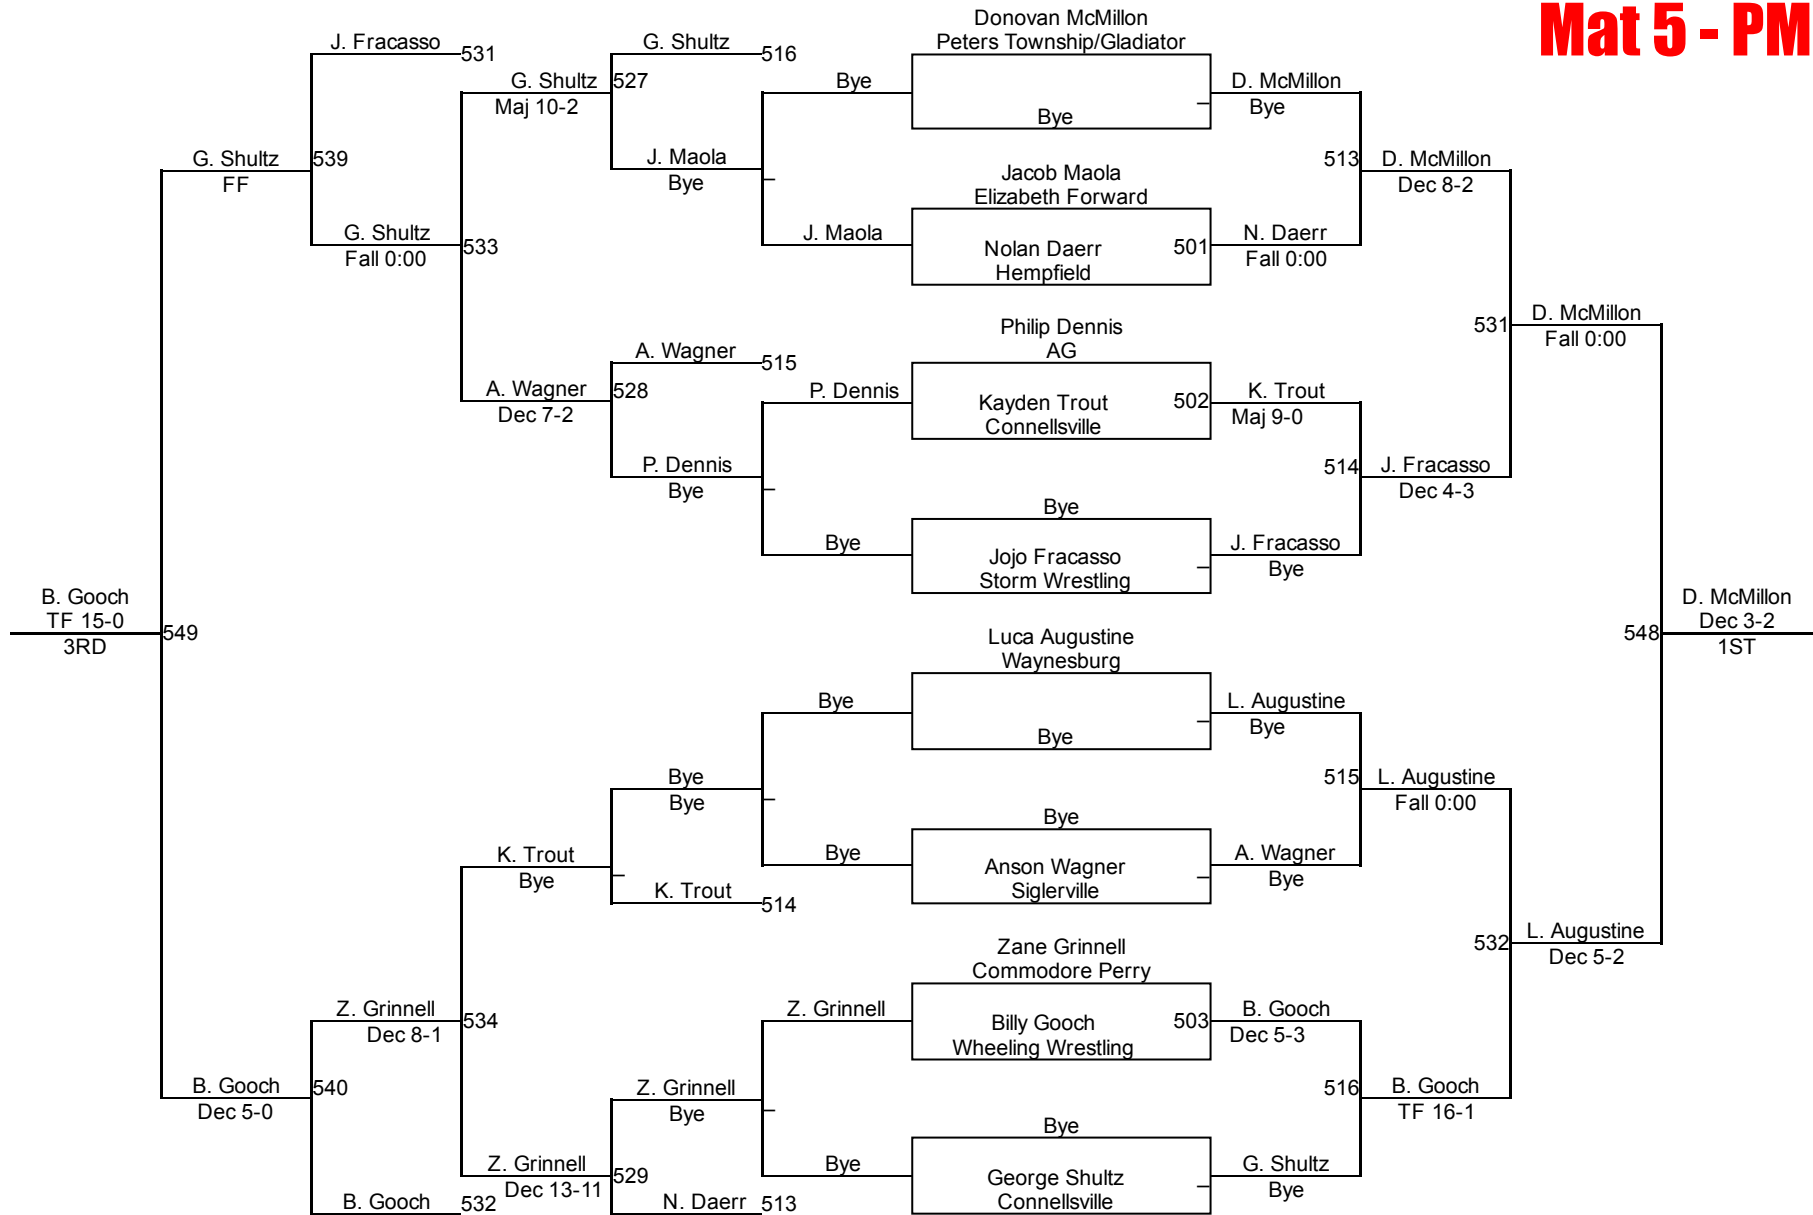

2ND

Z. Ortega (Powerhouse Wrestling Acad)

3RD

Connellsville King Of The Mat

Junior High 117 Mat 5 - PM

Connellsville King Of The Mat

Junior High 124
Mat 5 - PM

Connellsville King Of The Mat