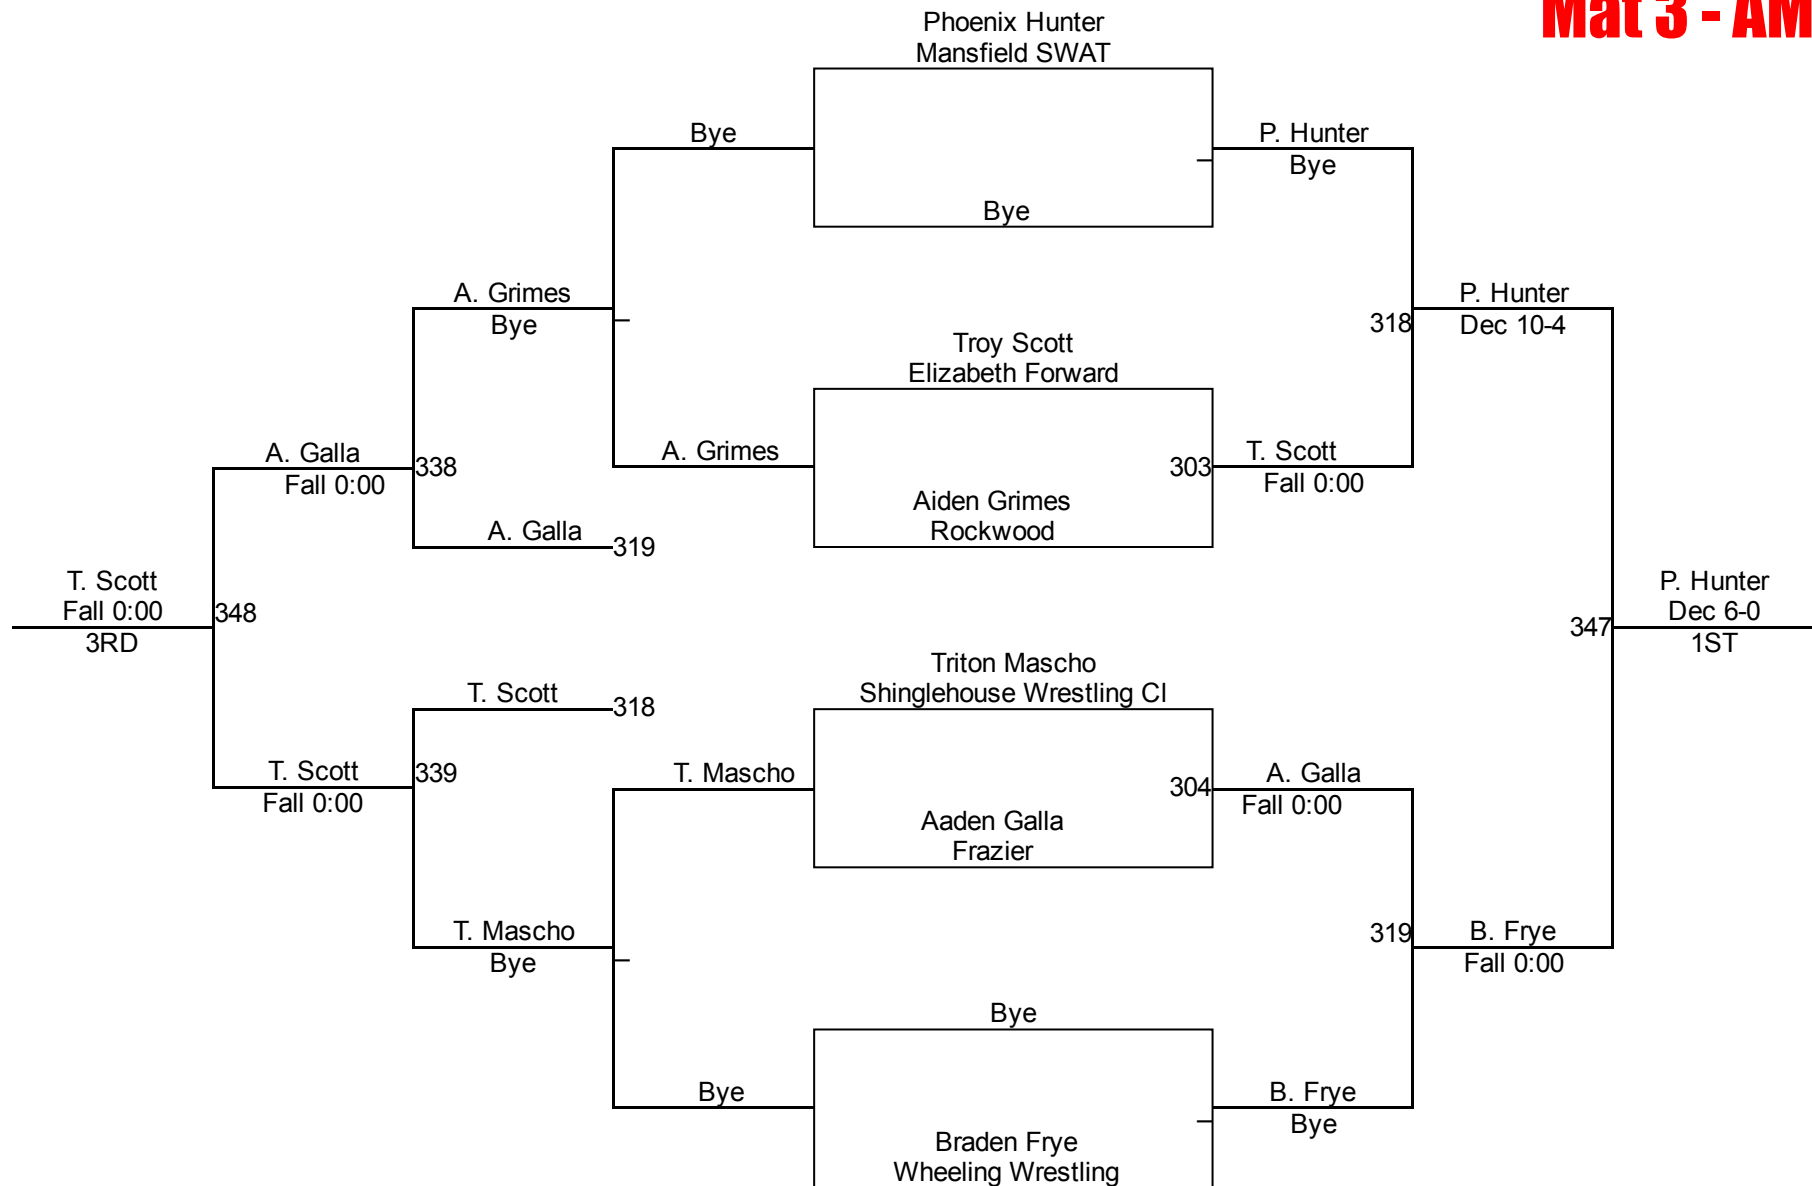

Connellsville King Of The Mat

6U Novice 40
Mat 3 - AM

Connellsville King Of The Mat

6U Novice 45 Mat 2 - AM

Connellsville King Of The Mat

6U Novice 50 Mat 2 - AM

Connellsville King Of The Mat

6U Novice 60
Mat 3 - AM