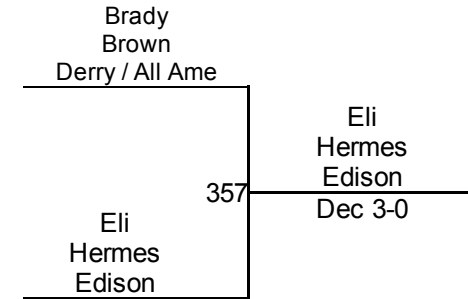

Mat 3 - PM

Round 1

Round 2

Round 3

E. Hermes (Edison)

1ST

B. Brown (Derry / All American)

2ND