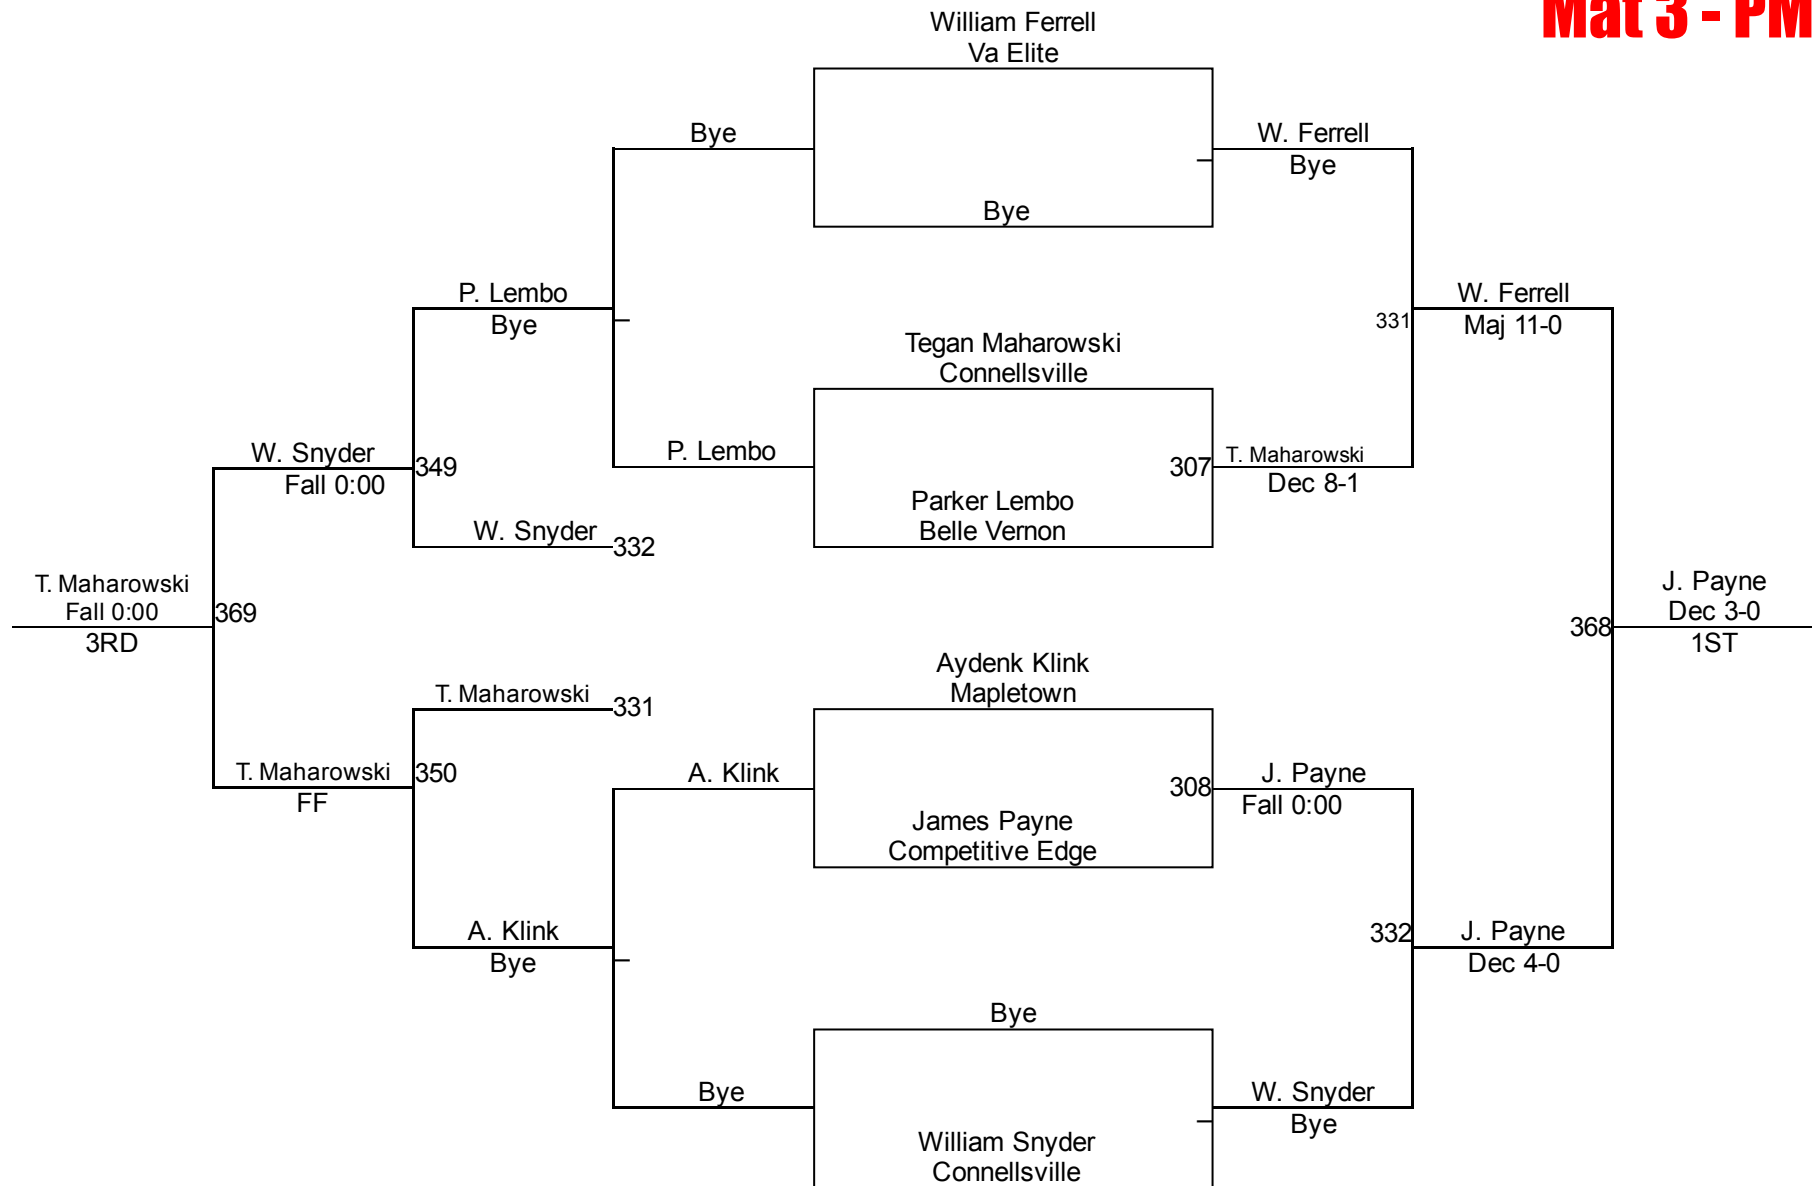

Connellsville King Of The Mat

8U 65
Mat 3 - PM

Connellsville King Of The Mat

8U 70
Mat 3 - PM

Connellsville King Of The Mat

8U 80/85
Mat 3 - PM

Connellsville King Of The Mat

8U 110