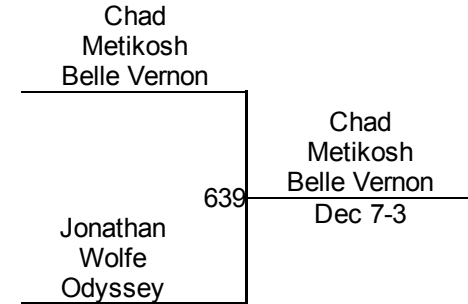

H. Crum (Siglerville)
2ND

Connellsville King Of The Mat

Junior High 187 Mat 6 - PM

Round 1

Round 2

Round 3

C. Metikosh (Belle Vernon)

1ST

D. Moehring (Mat factory)

2ND

J. Wolfe (Odyssey)

3RD

Connellsville King Of The Mat

Junior High 212

Mat 6 - PM

Round 3