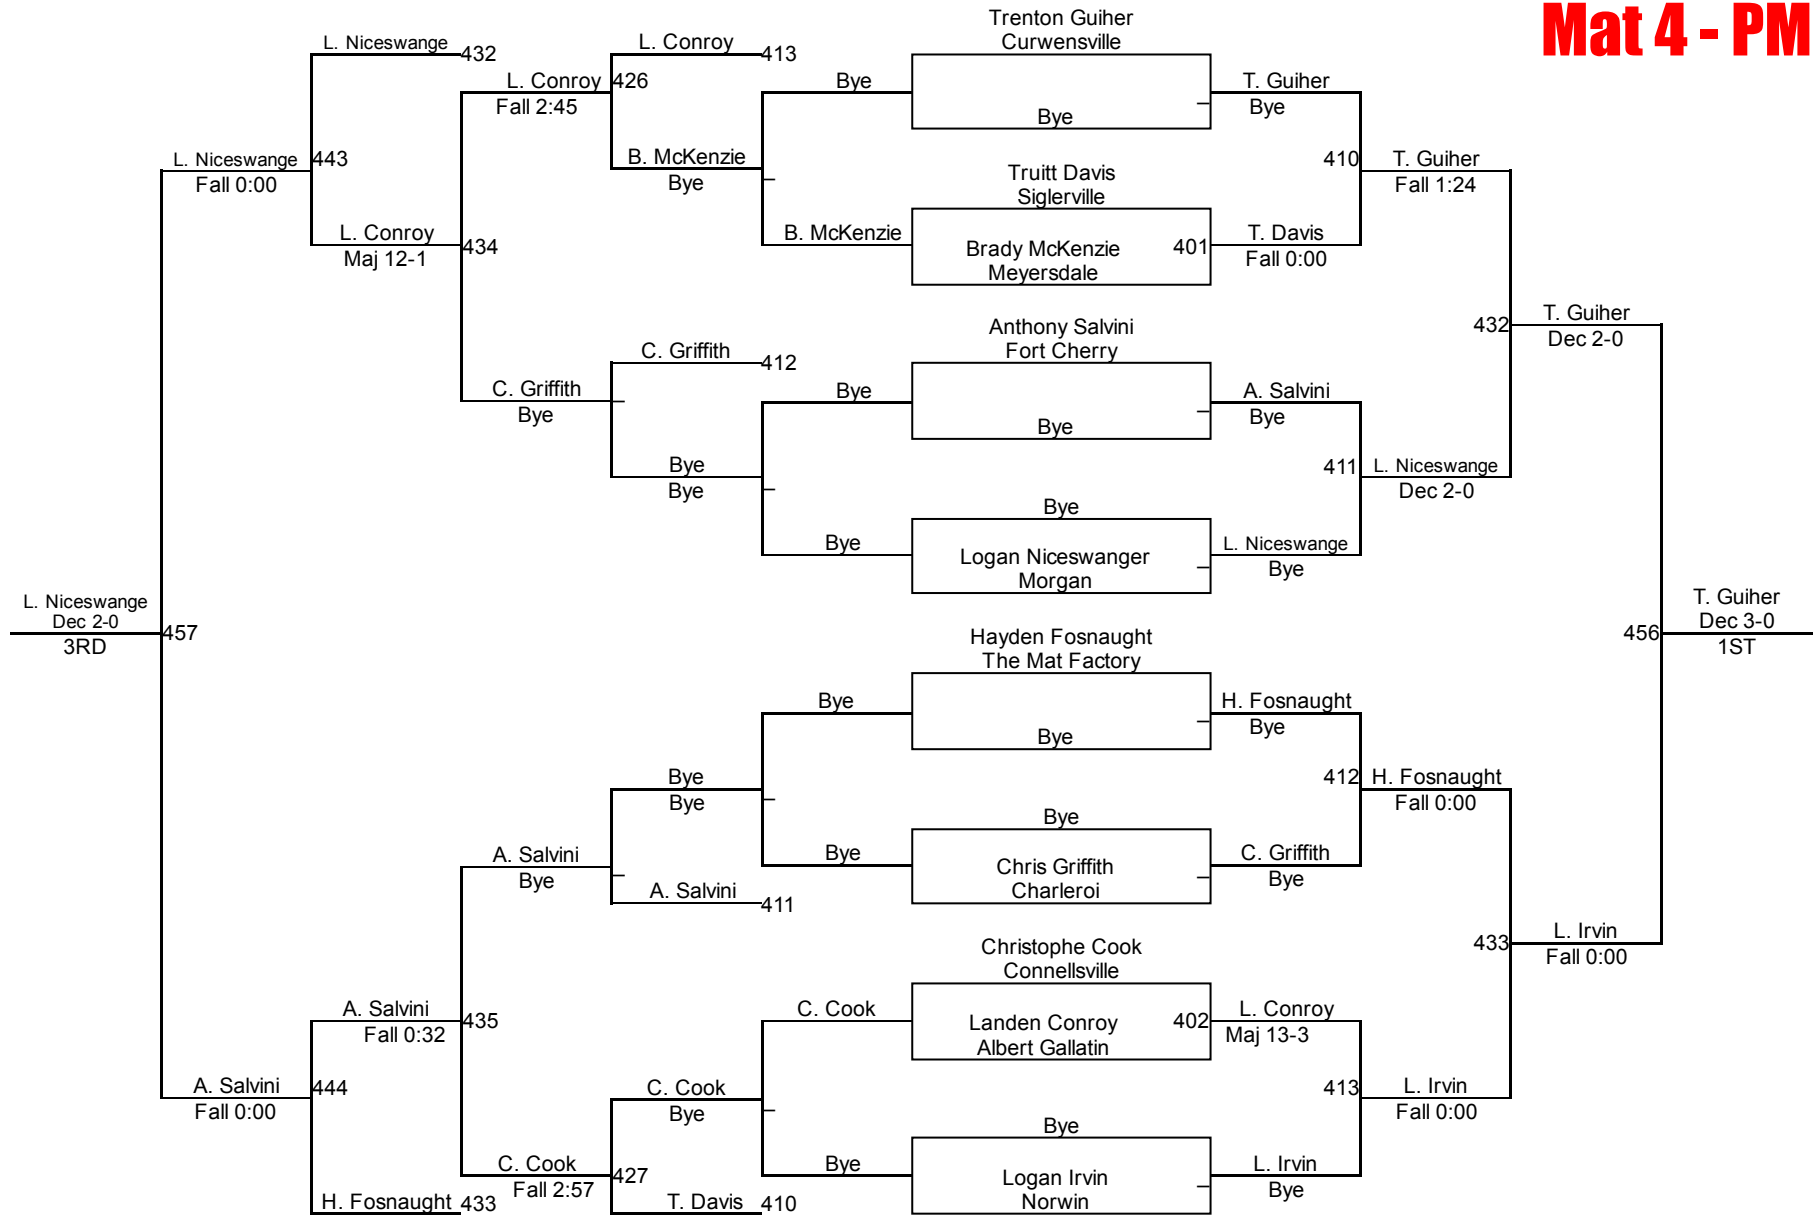

Connellsville King Of The Mat

10U 120
Mat 4 - PM