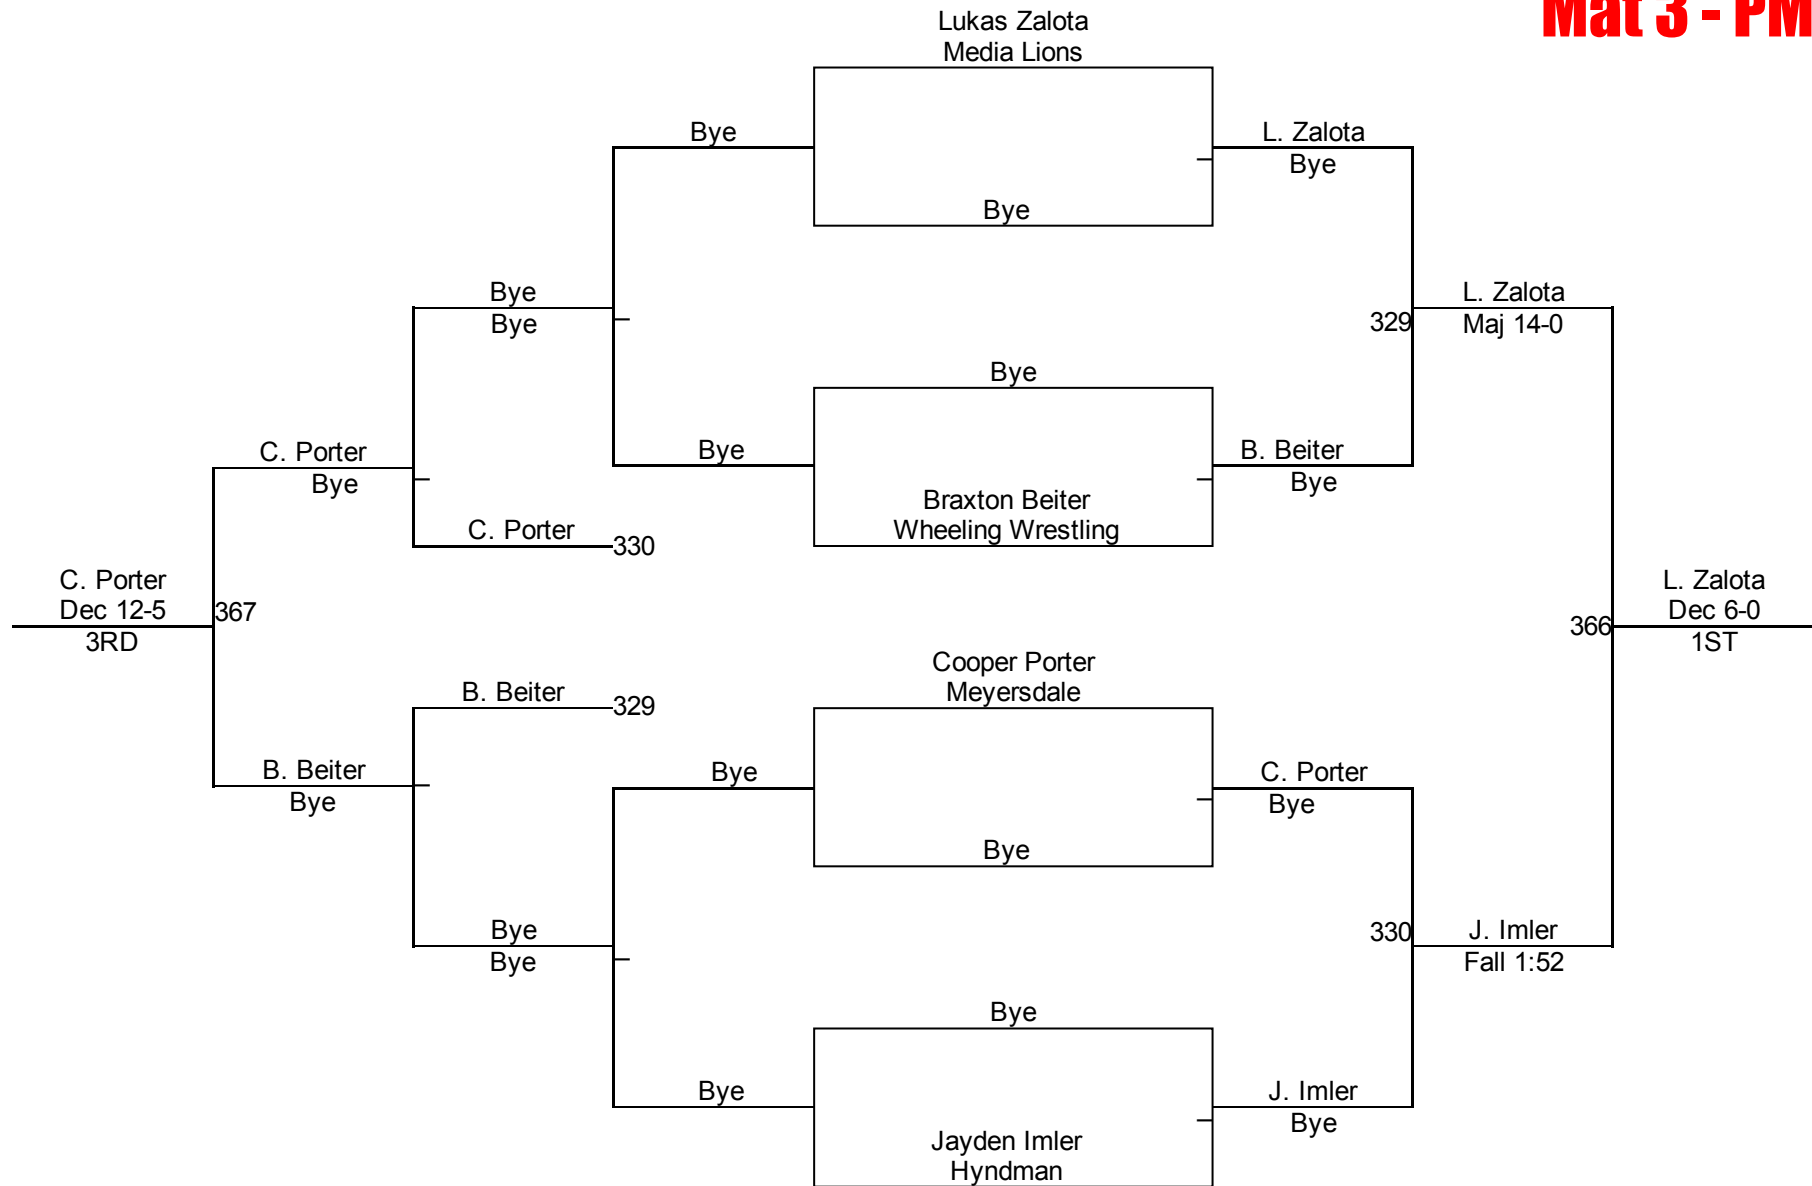

Connellsville King Of The Mat

8U 75
Mat 3 - PM