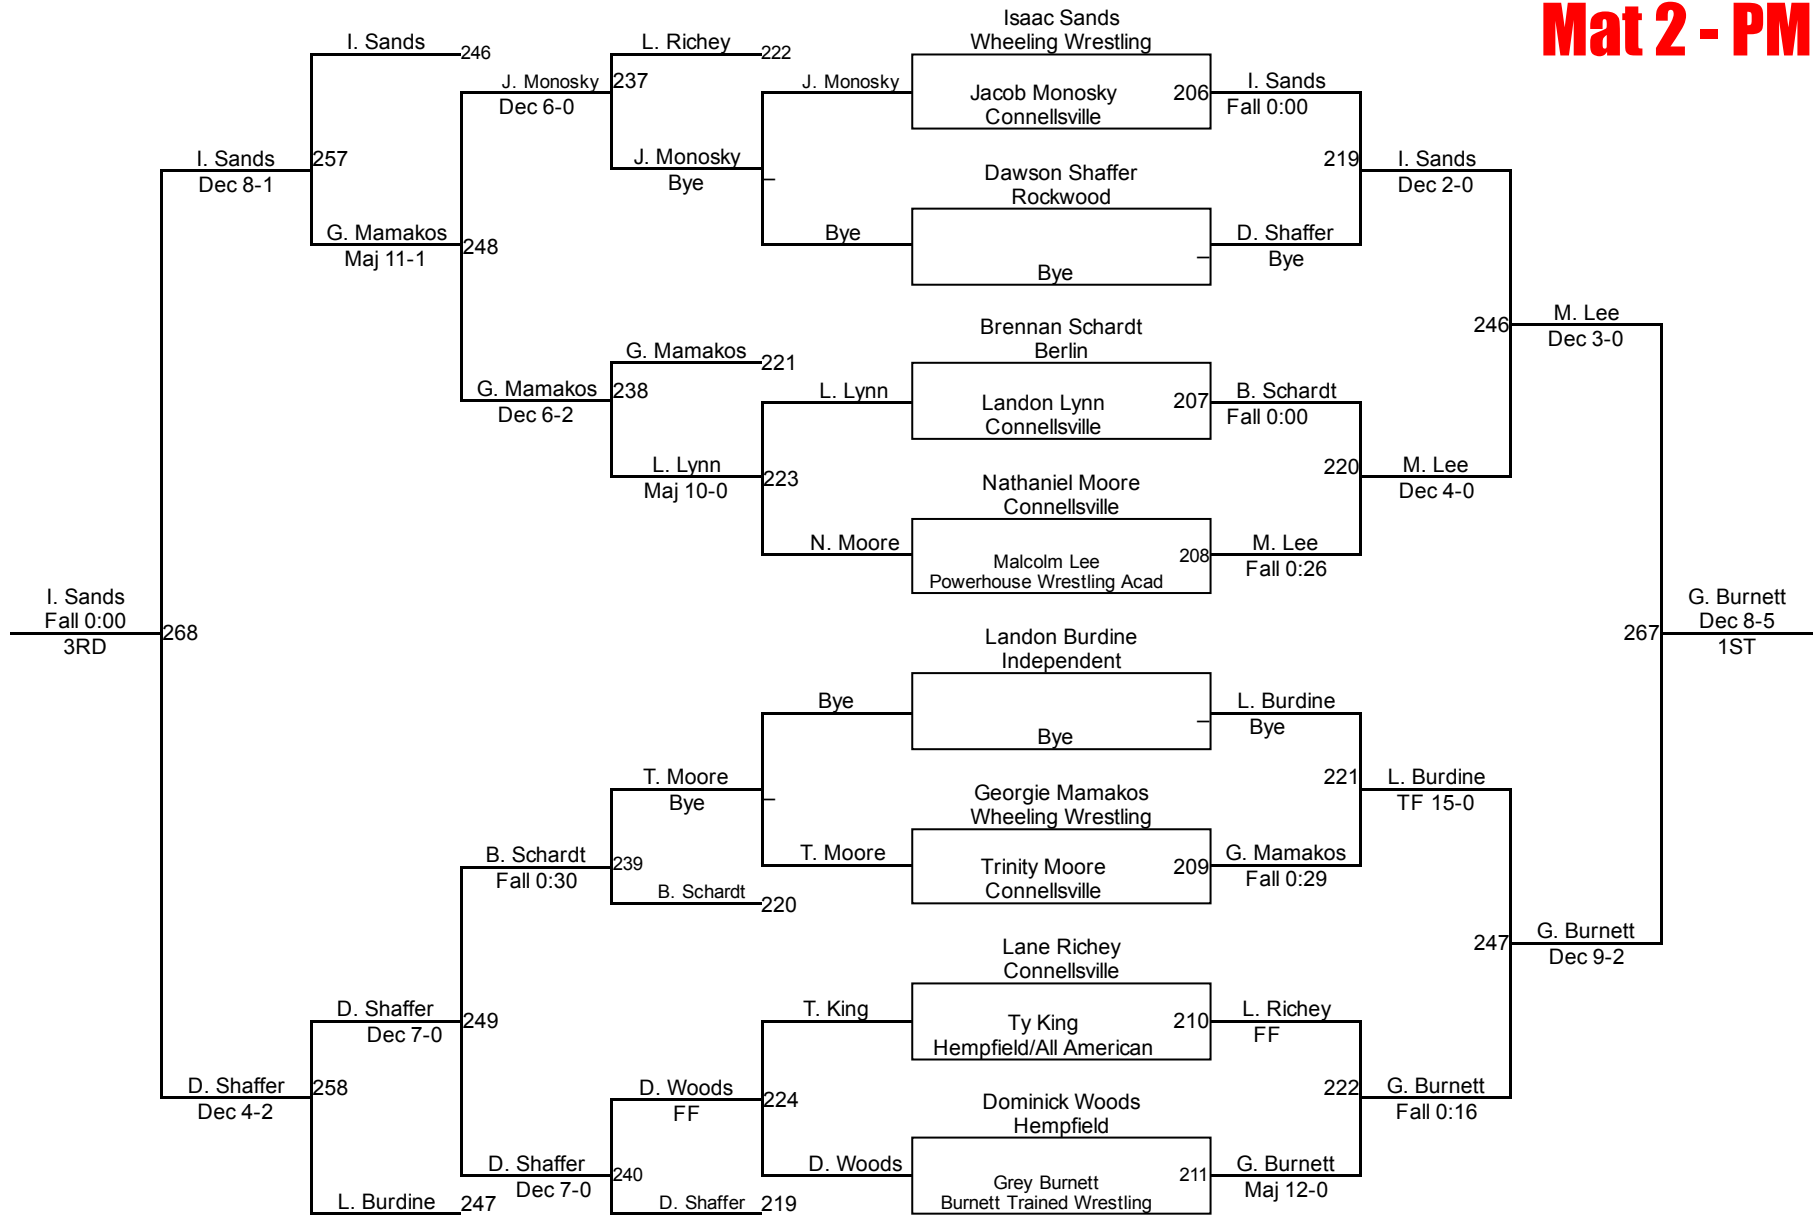

Connellsville King Of The Mat

8U 55
Mat 2 - PM