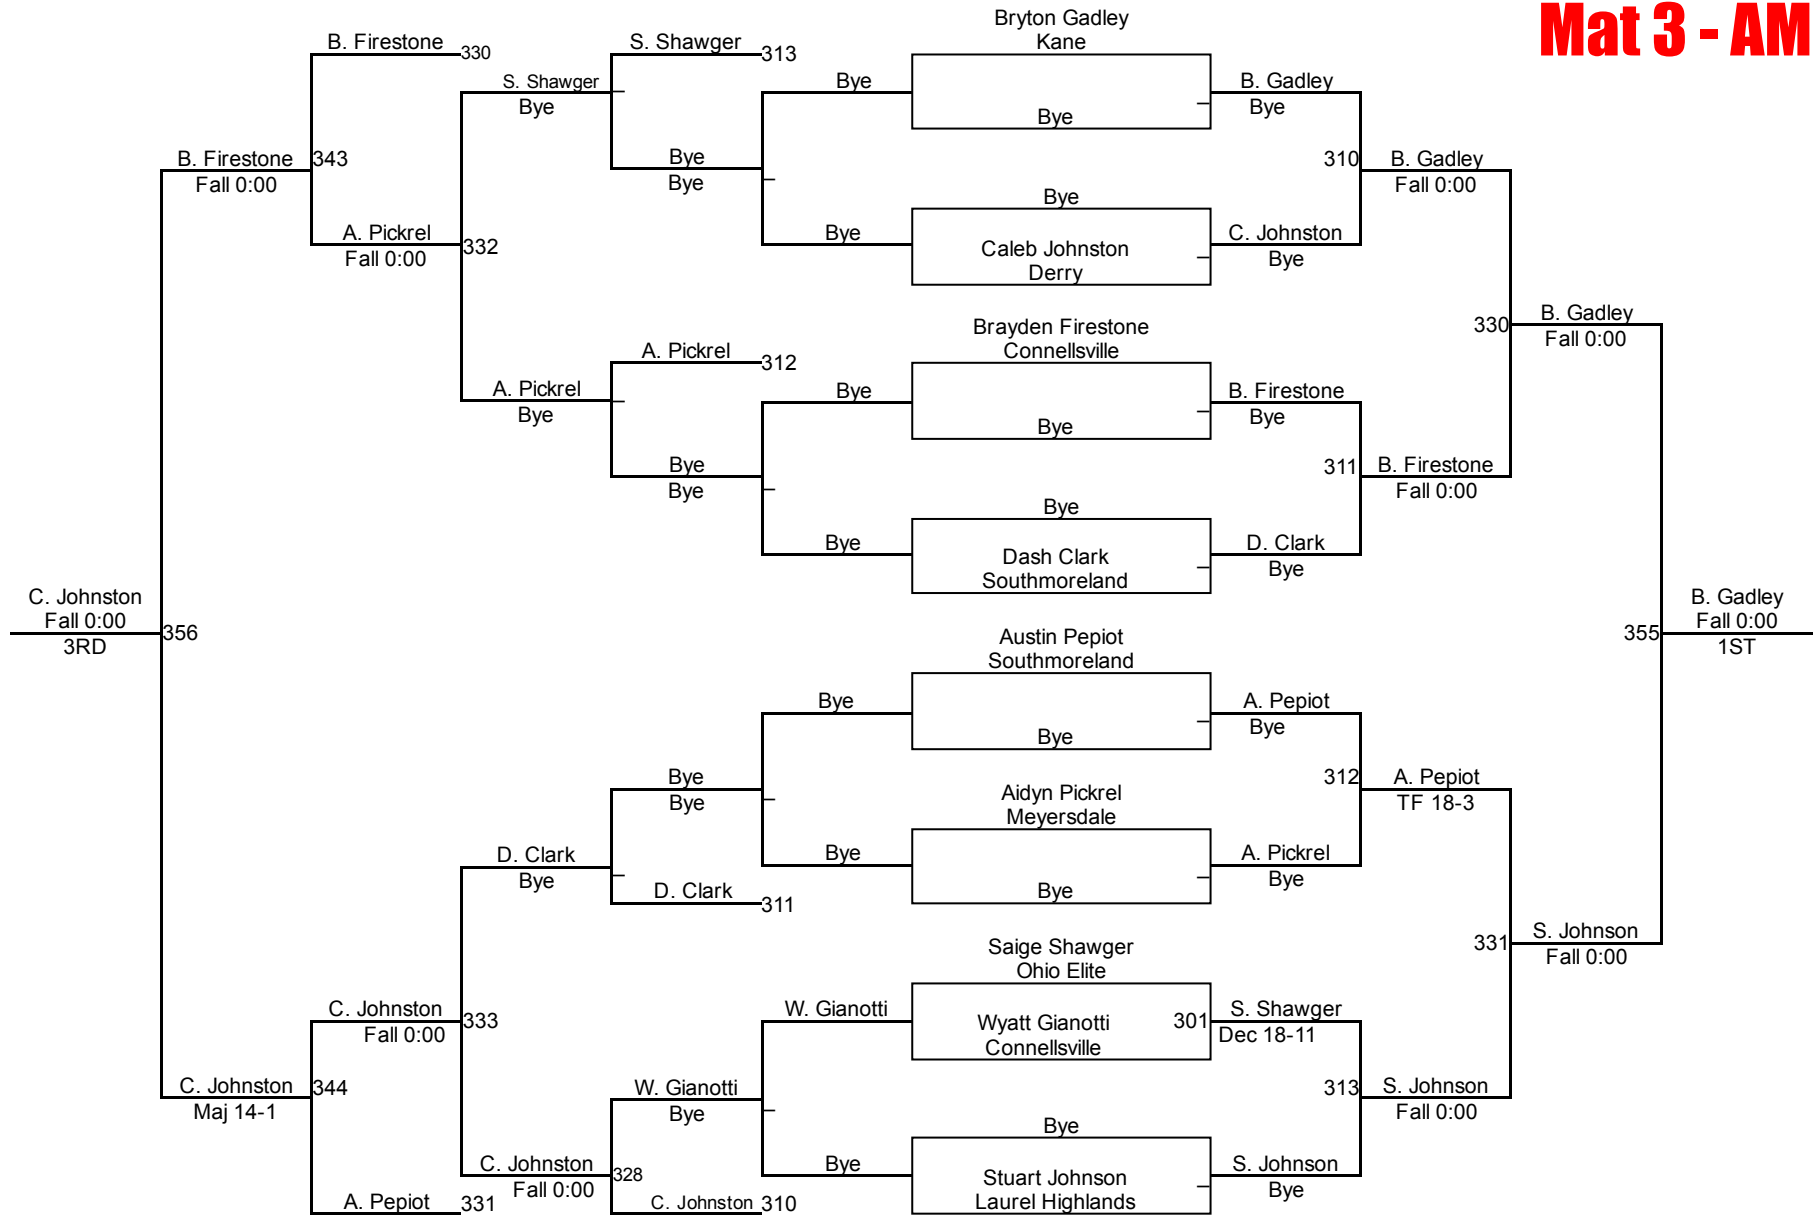

Connellsville King Of The Mat

6U Novice 40
Mat 3 - AM

Connellsville King Of The Mat

6U Novice 45 Mat 2 - AM

Connellsville King Of The Mat

6U Novice 50 Mat 2 - AM

Connellsville King Of The Mat

6U Novice 60
Mat 3 - AM