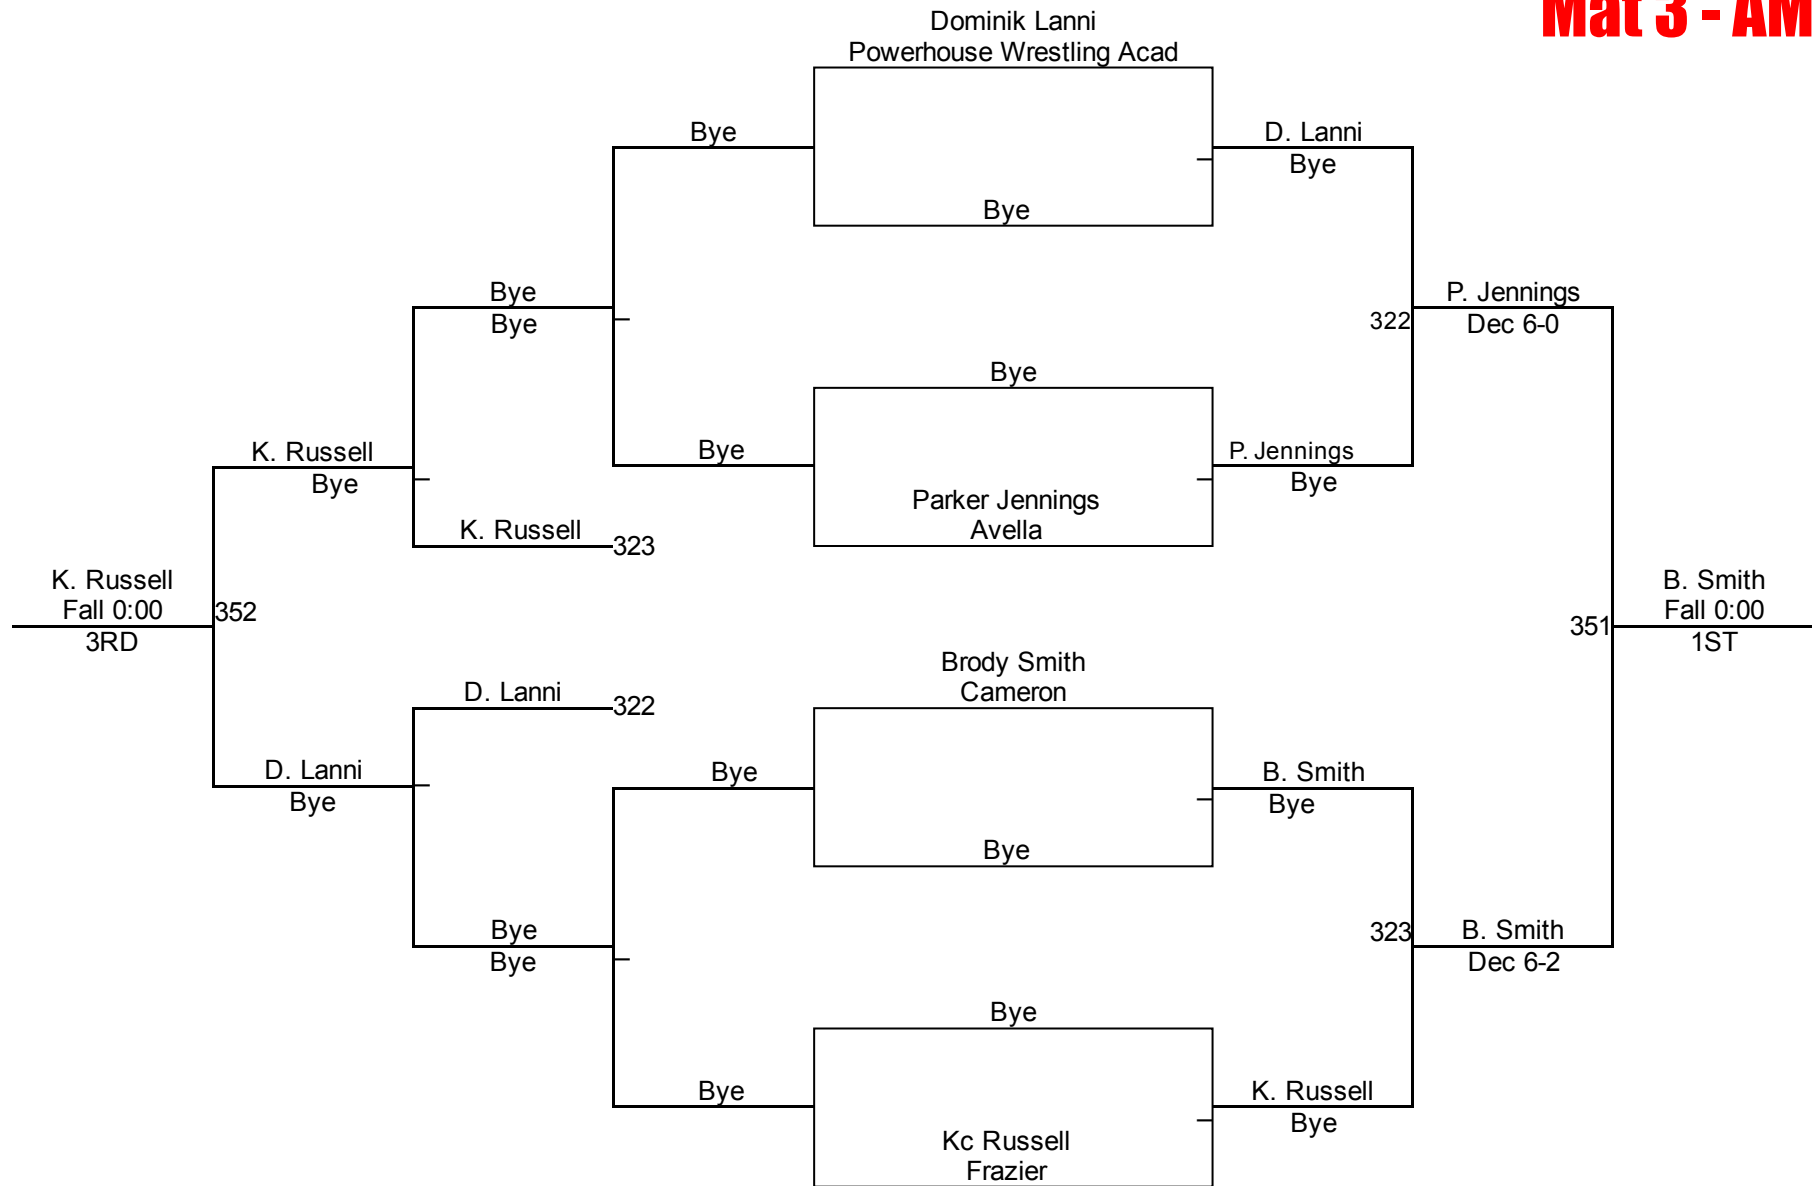

Connellsville King Of The Mat

6U Novice 55
Mat 3 - AM

Connellsville King Of The Mat

6U Novice 60
Mat 3 - AM

Connellsville King Of The Mat

6U Novice 80
Mat 3 - AM

Connellsville King Of The Mat

8U Novice 45
Mat 3 - AM