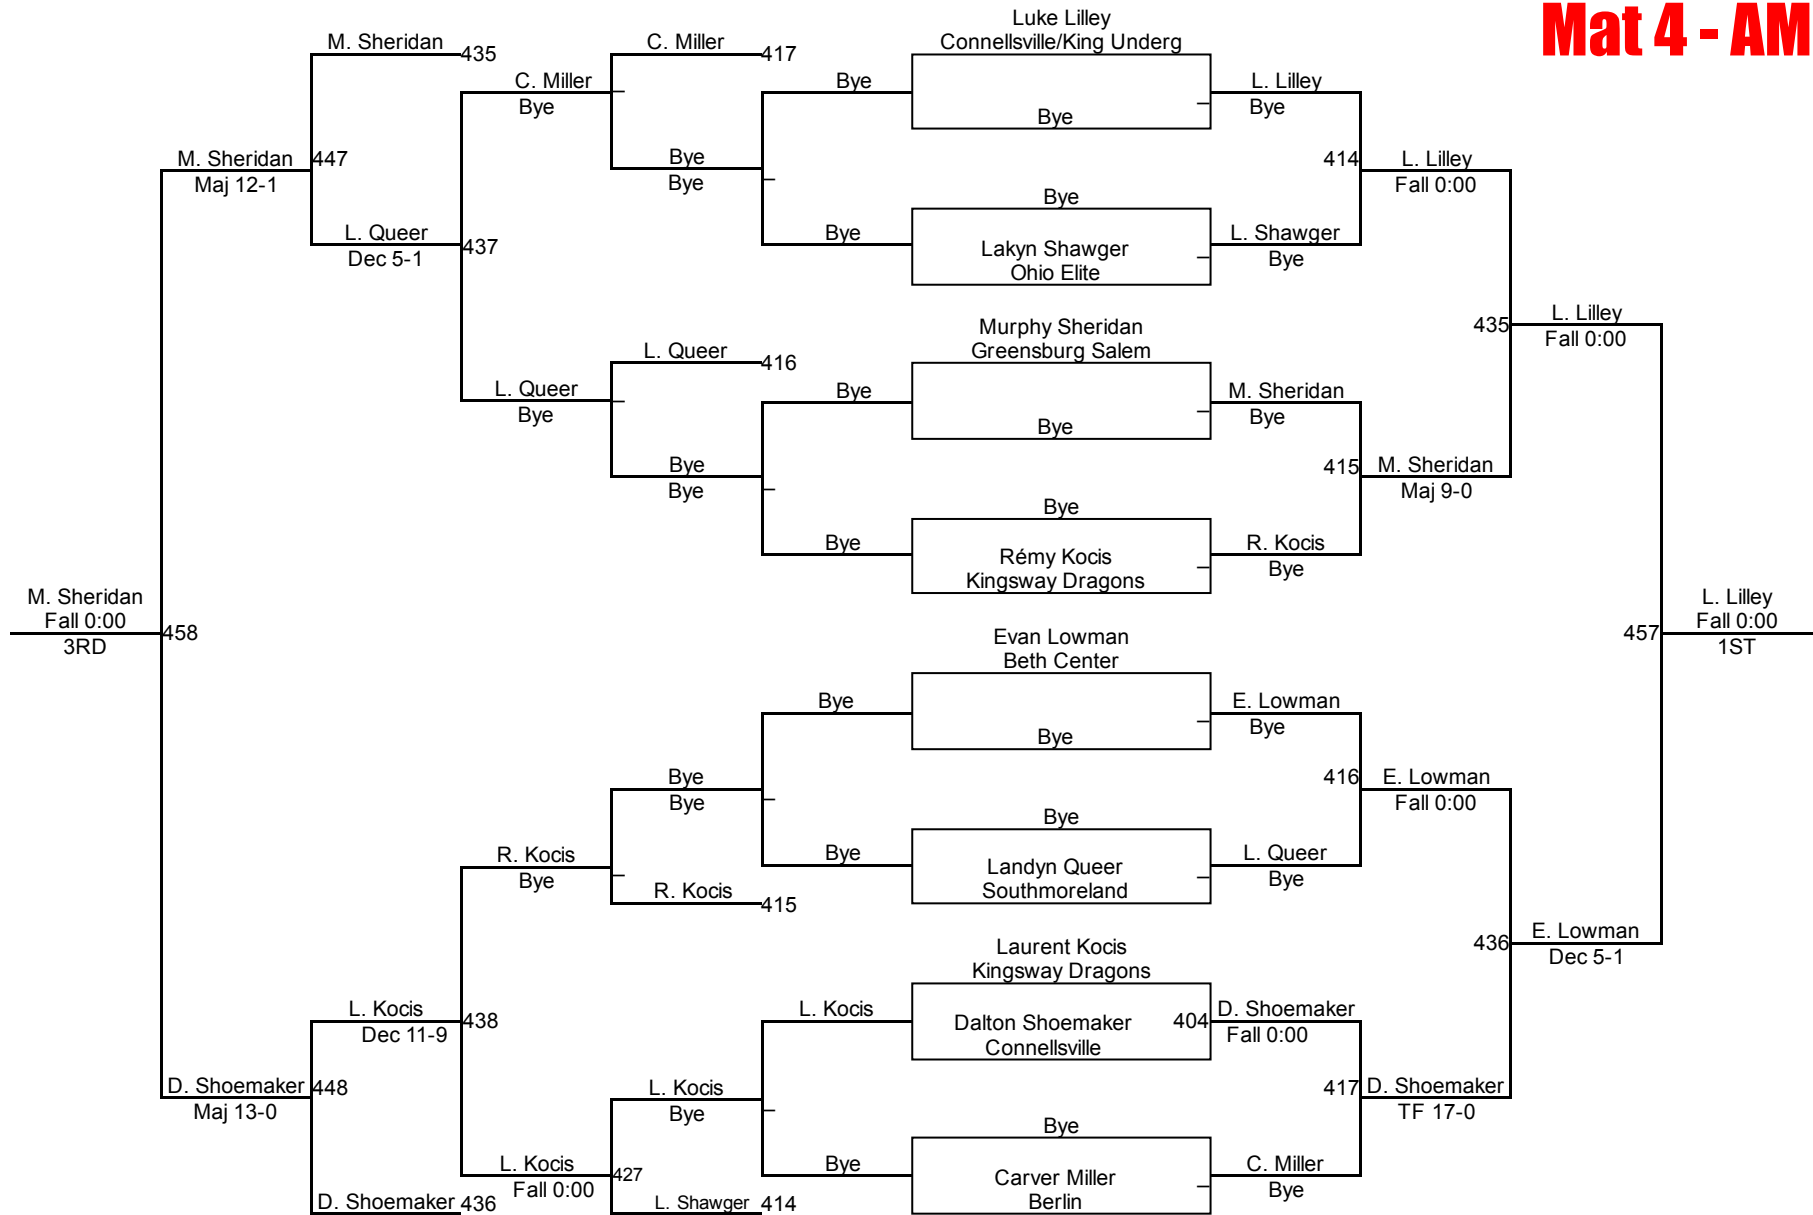

Connellsville King Of The Mat

8U Novice 50
Mat 3 - AM

Connellsville King Of The Mat

8U Novice 55
Mat 4 - AM

Connellsville King Of The Mat

8U Novice 60
Mat 4 - AM

Connellsville King Of The Mat

8U Novice 70/75
Mat 4 - AM