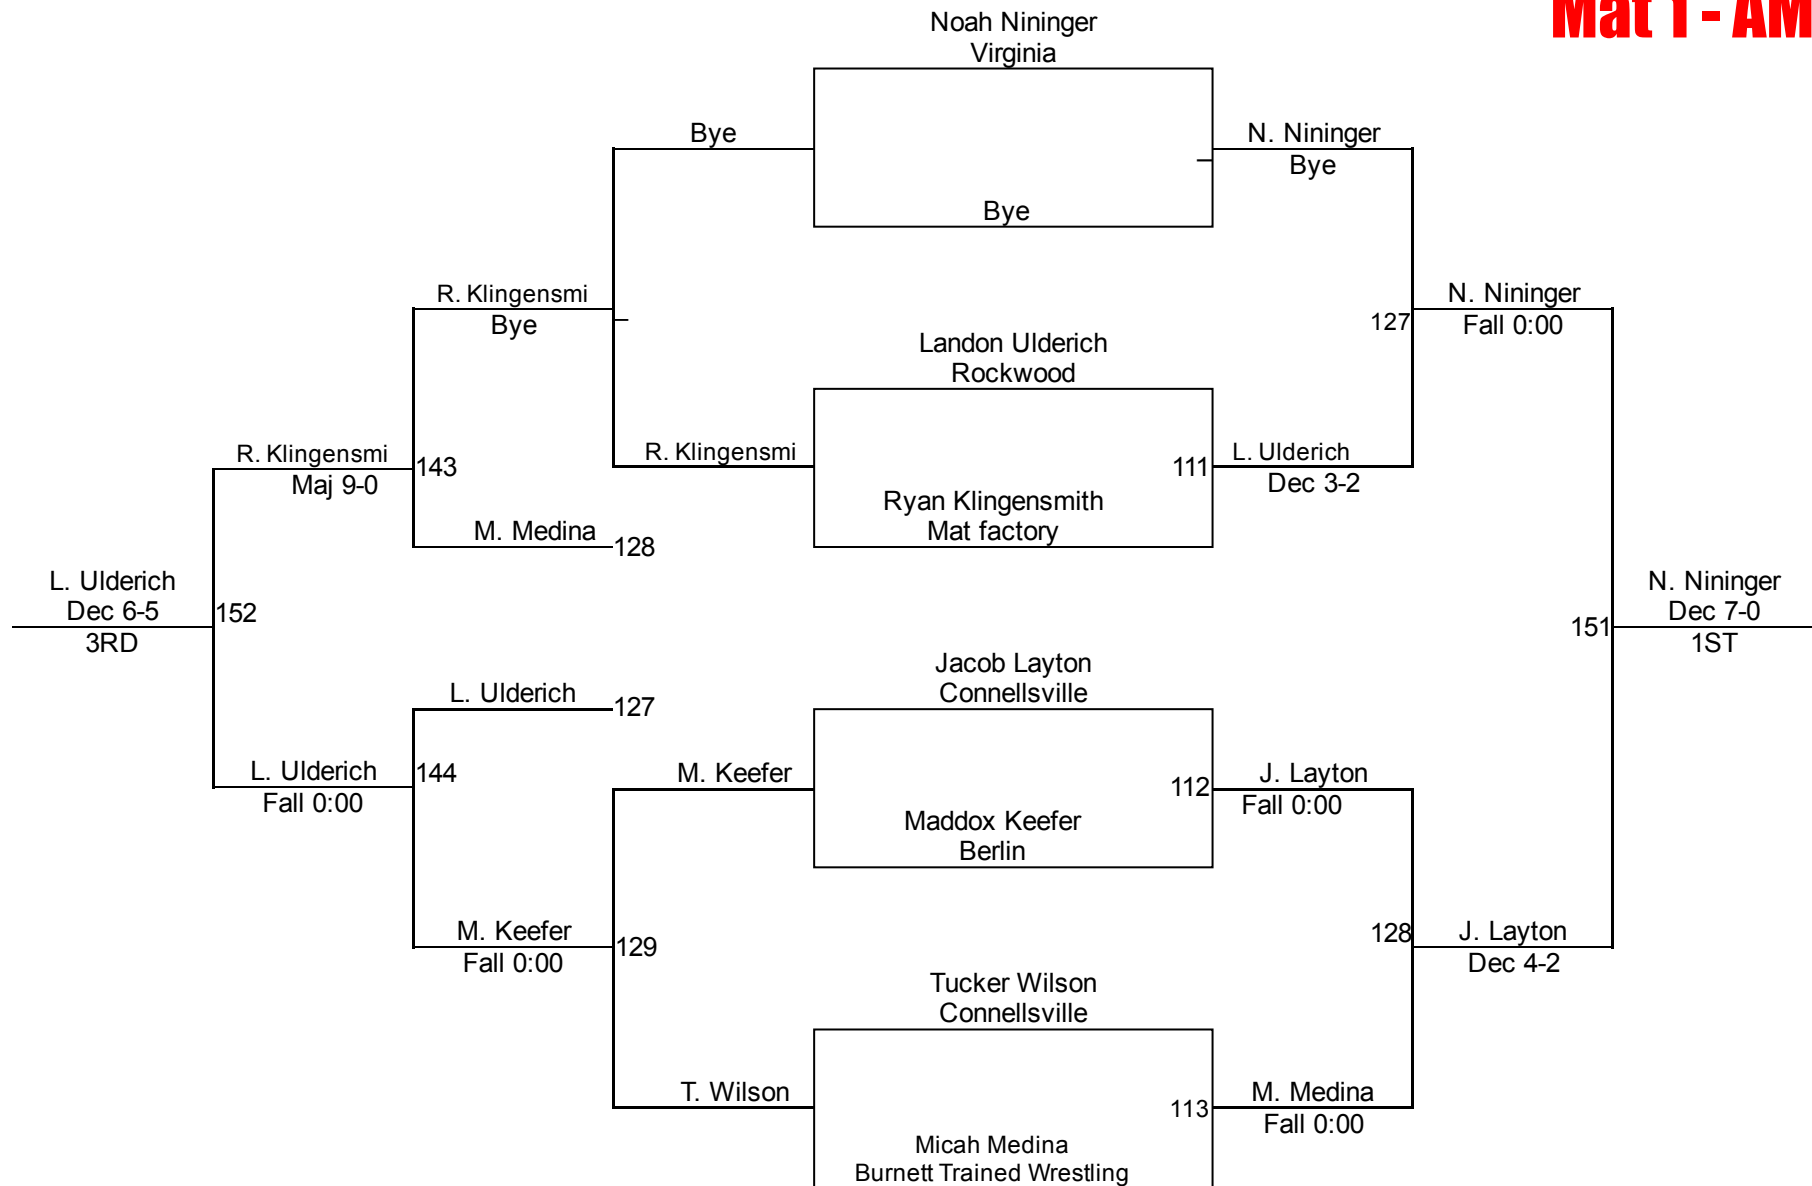

Round 2

P. Kearns (Siglerville)
1ST

M. Friend (Southern Mat Club)
2ND

Connellsville King Of The Mat

12U 65
Mat 1 - AM

Connellsville King Of The Mat

12U 70
Mat 1 - AM

Connellsville King Of The Mat