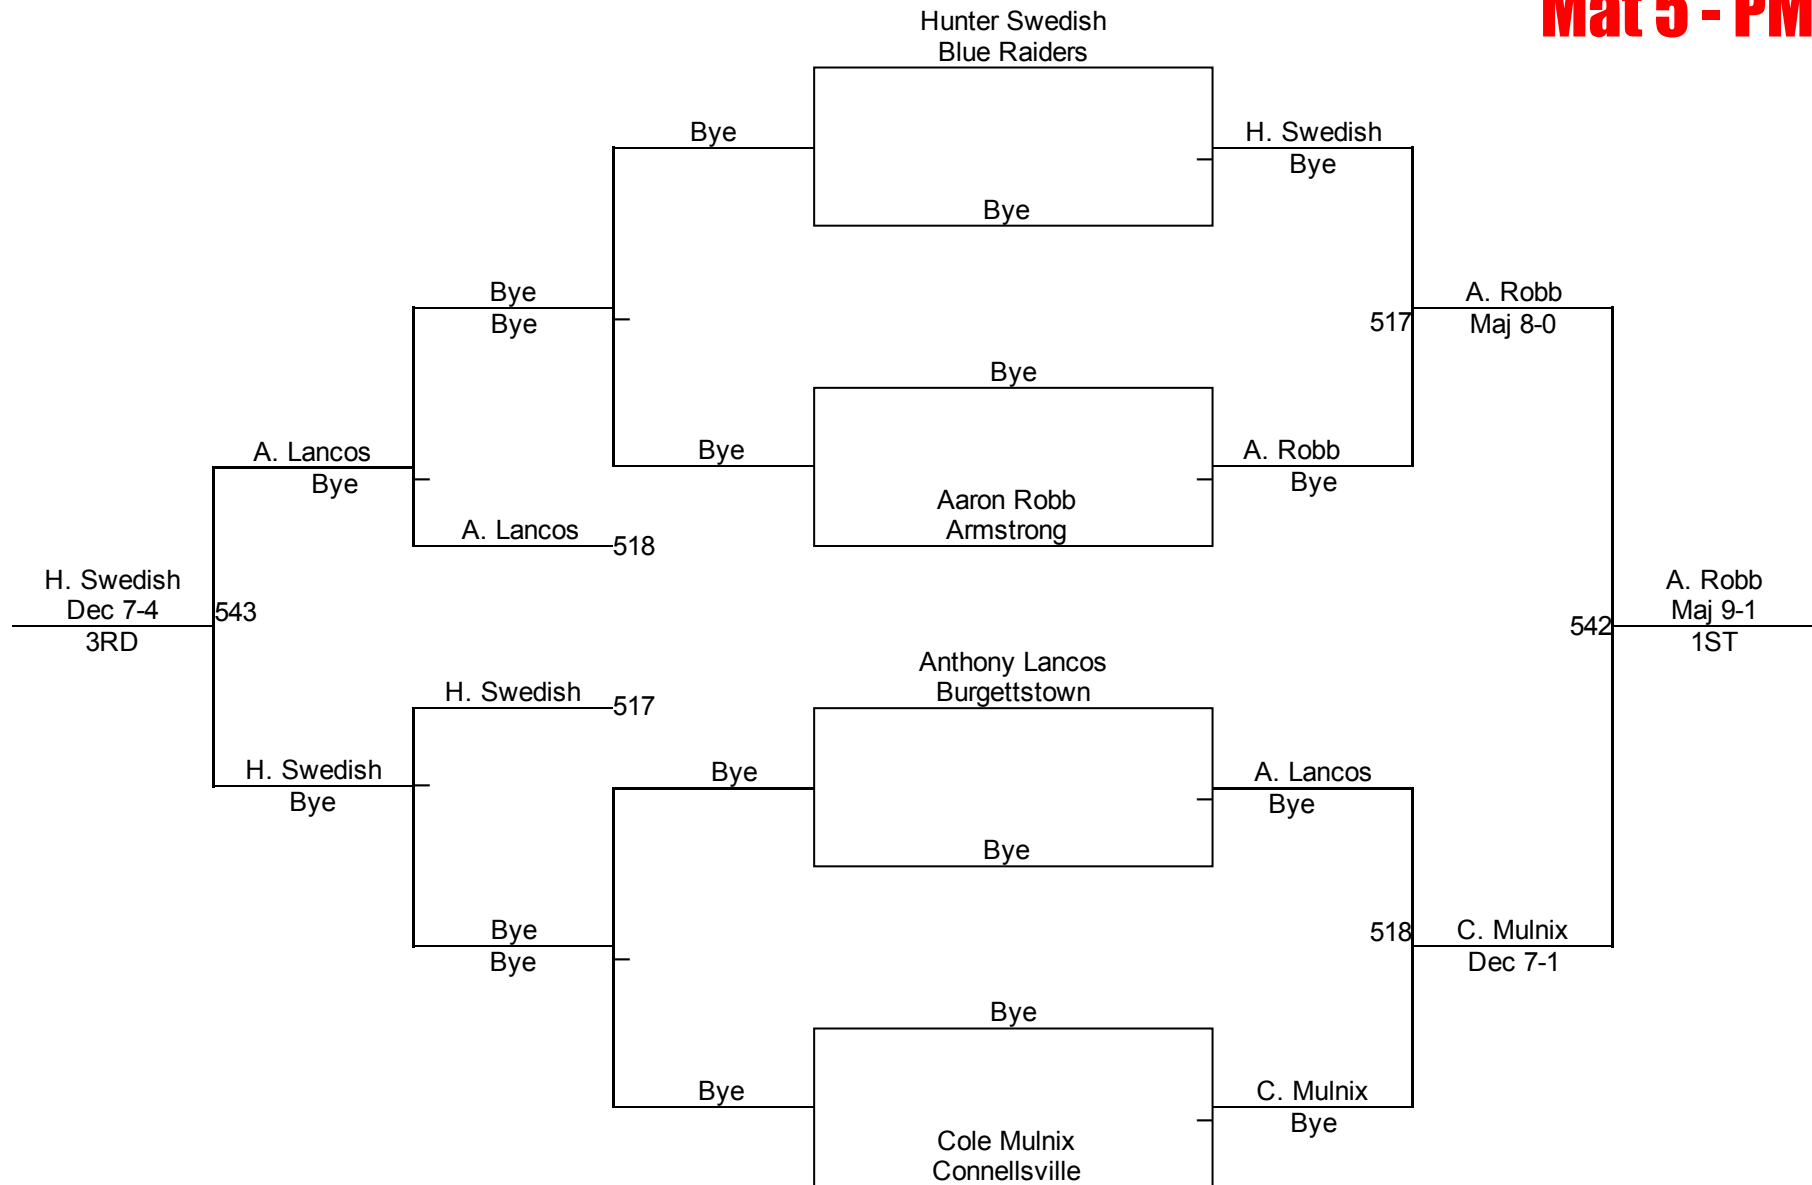

Connellsville King Of The Mat

Junior High 77
Mat 4 - PM

Connellsville King Of The Mat

Junior High 82/87
Mat 4 - PM

Connellsville King Of The Mat

Junior High 92
Mat 4 - PM

Connellsville King Of The Mat

Junior High 97/102
Mat 5 - PM