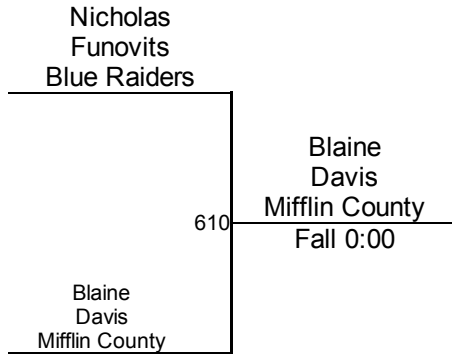

Connellsville King Of The Mat

Junior High 212

Mat 6 - PM

Round 3

Round 1