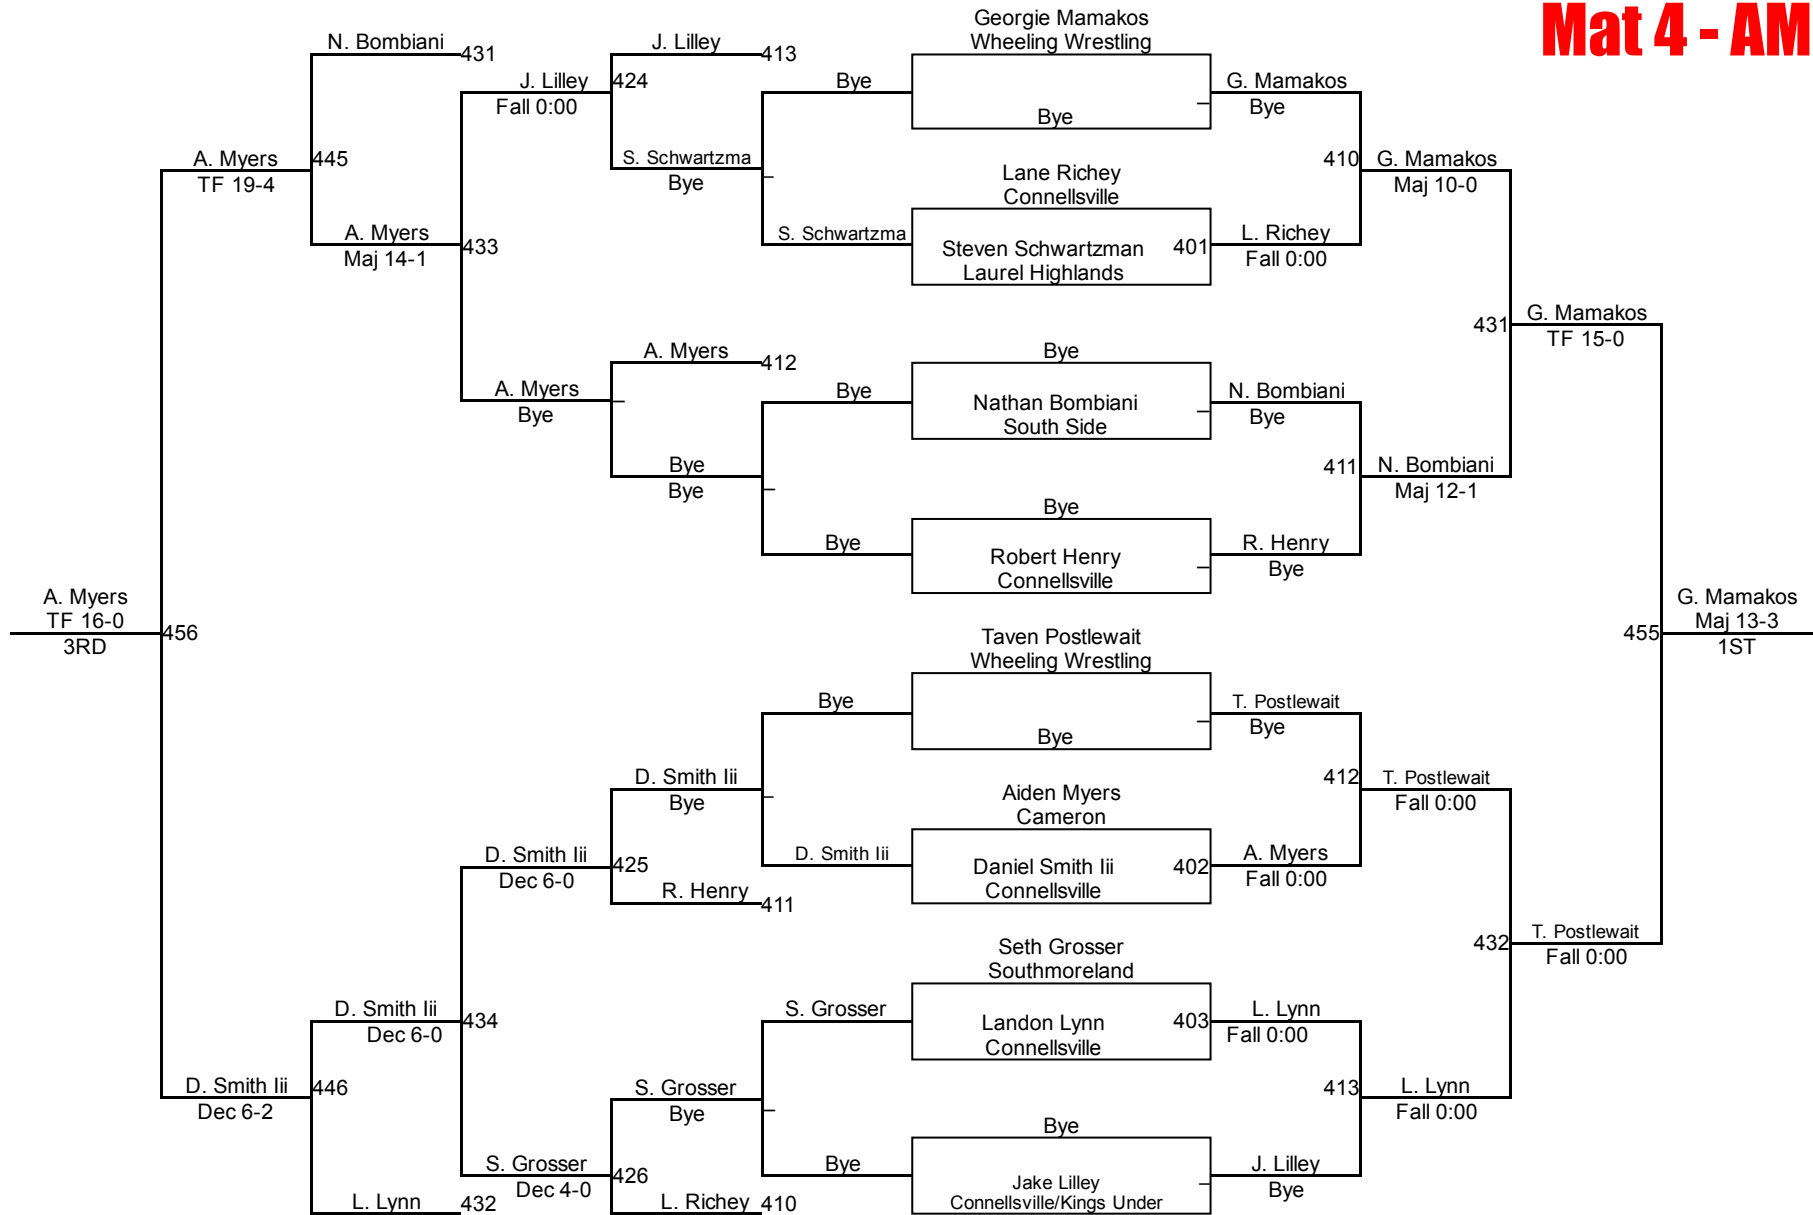

Connellsville King Of The Mat

8U Novice 55
Mat 4 - AM