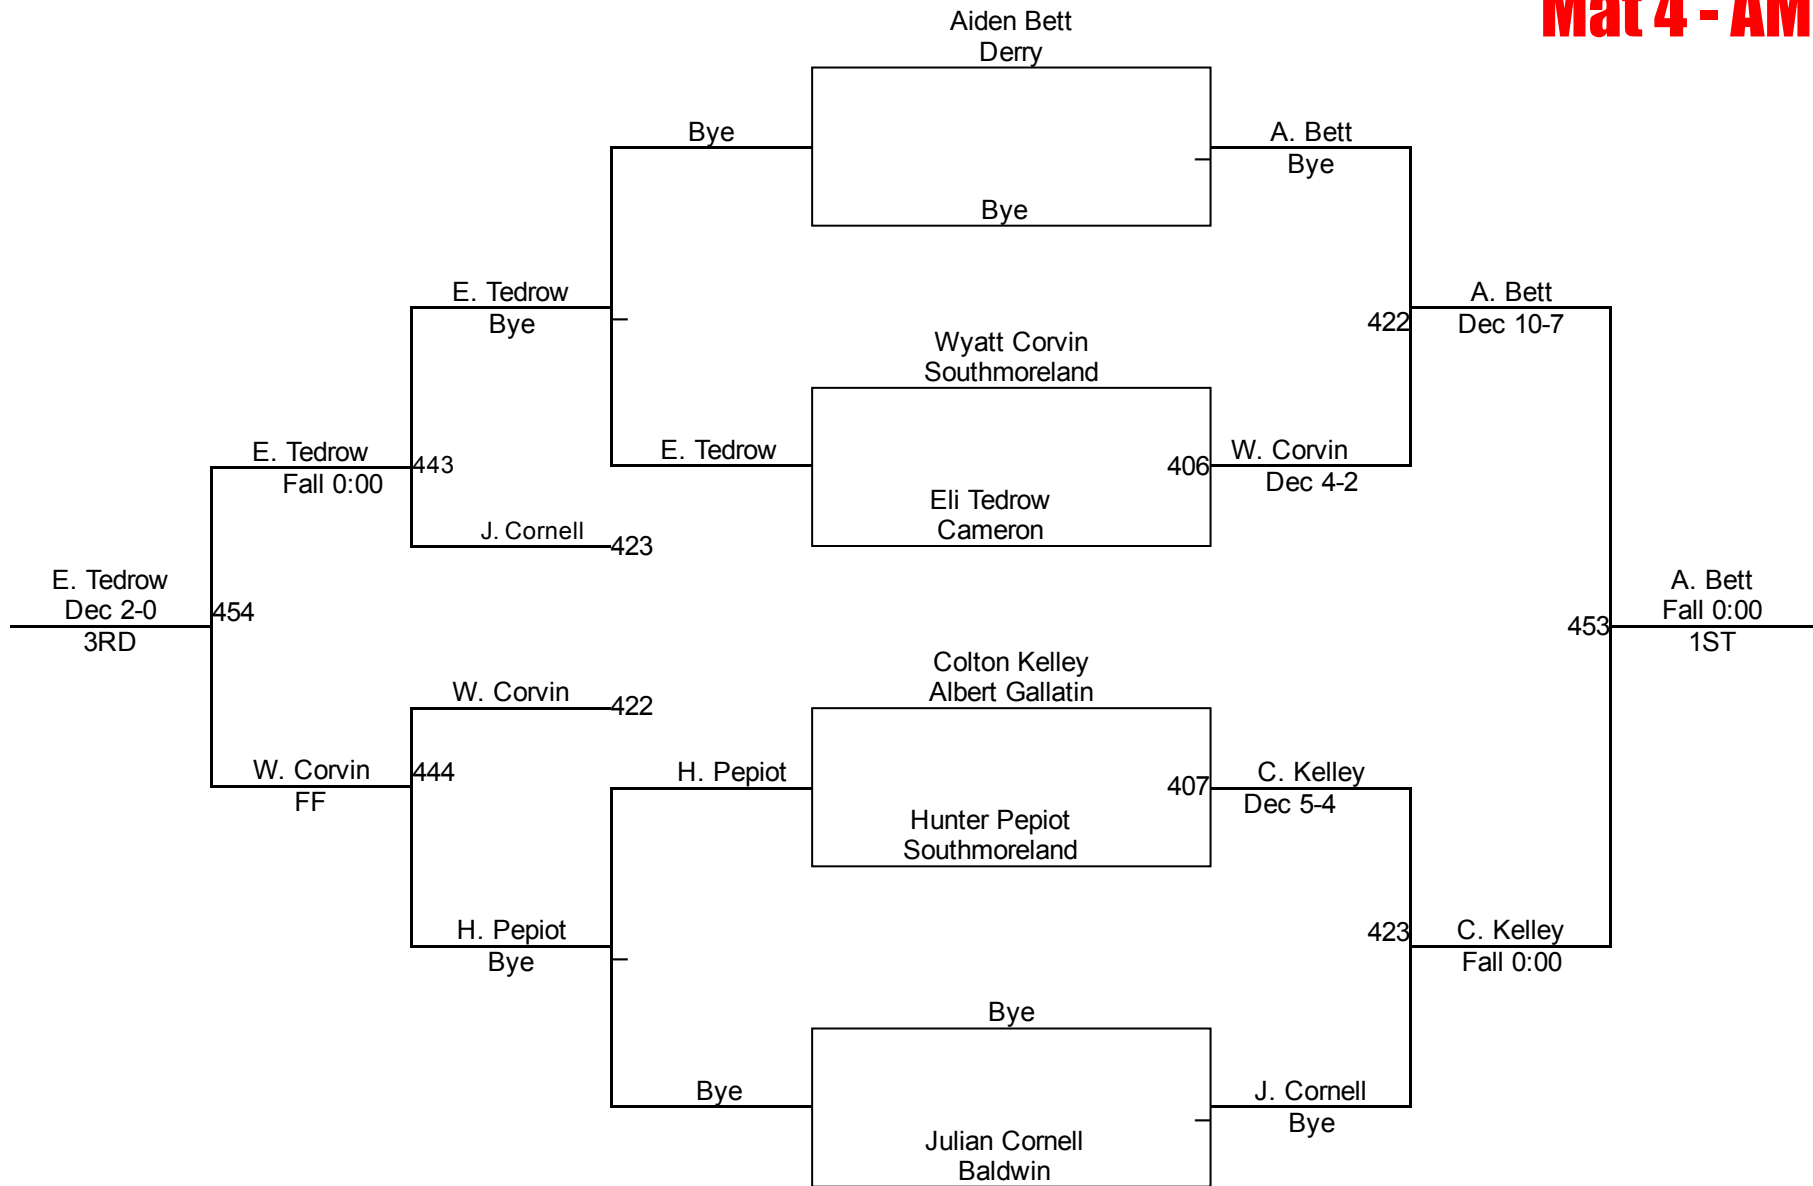

Connellsville King Of The Mat

8U Novice 50
Mat 3 - AM

Connellsville King Of The Mat

8U Novice 55
Mat 4 - AM

Connellsville King Of The Mat

8U Novice 60
Mat 4 - AM

Connellsville King Of The Mat

8U Novice 70/75
Mat 4 - AM