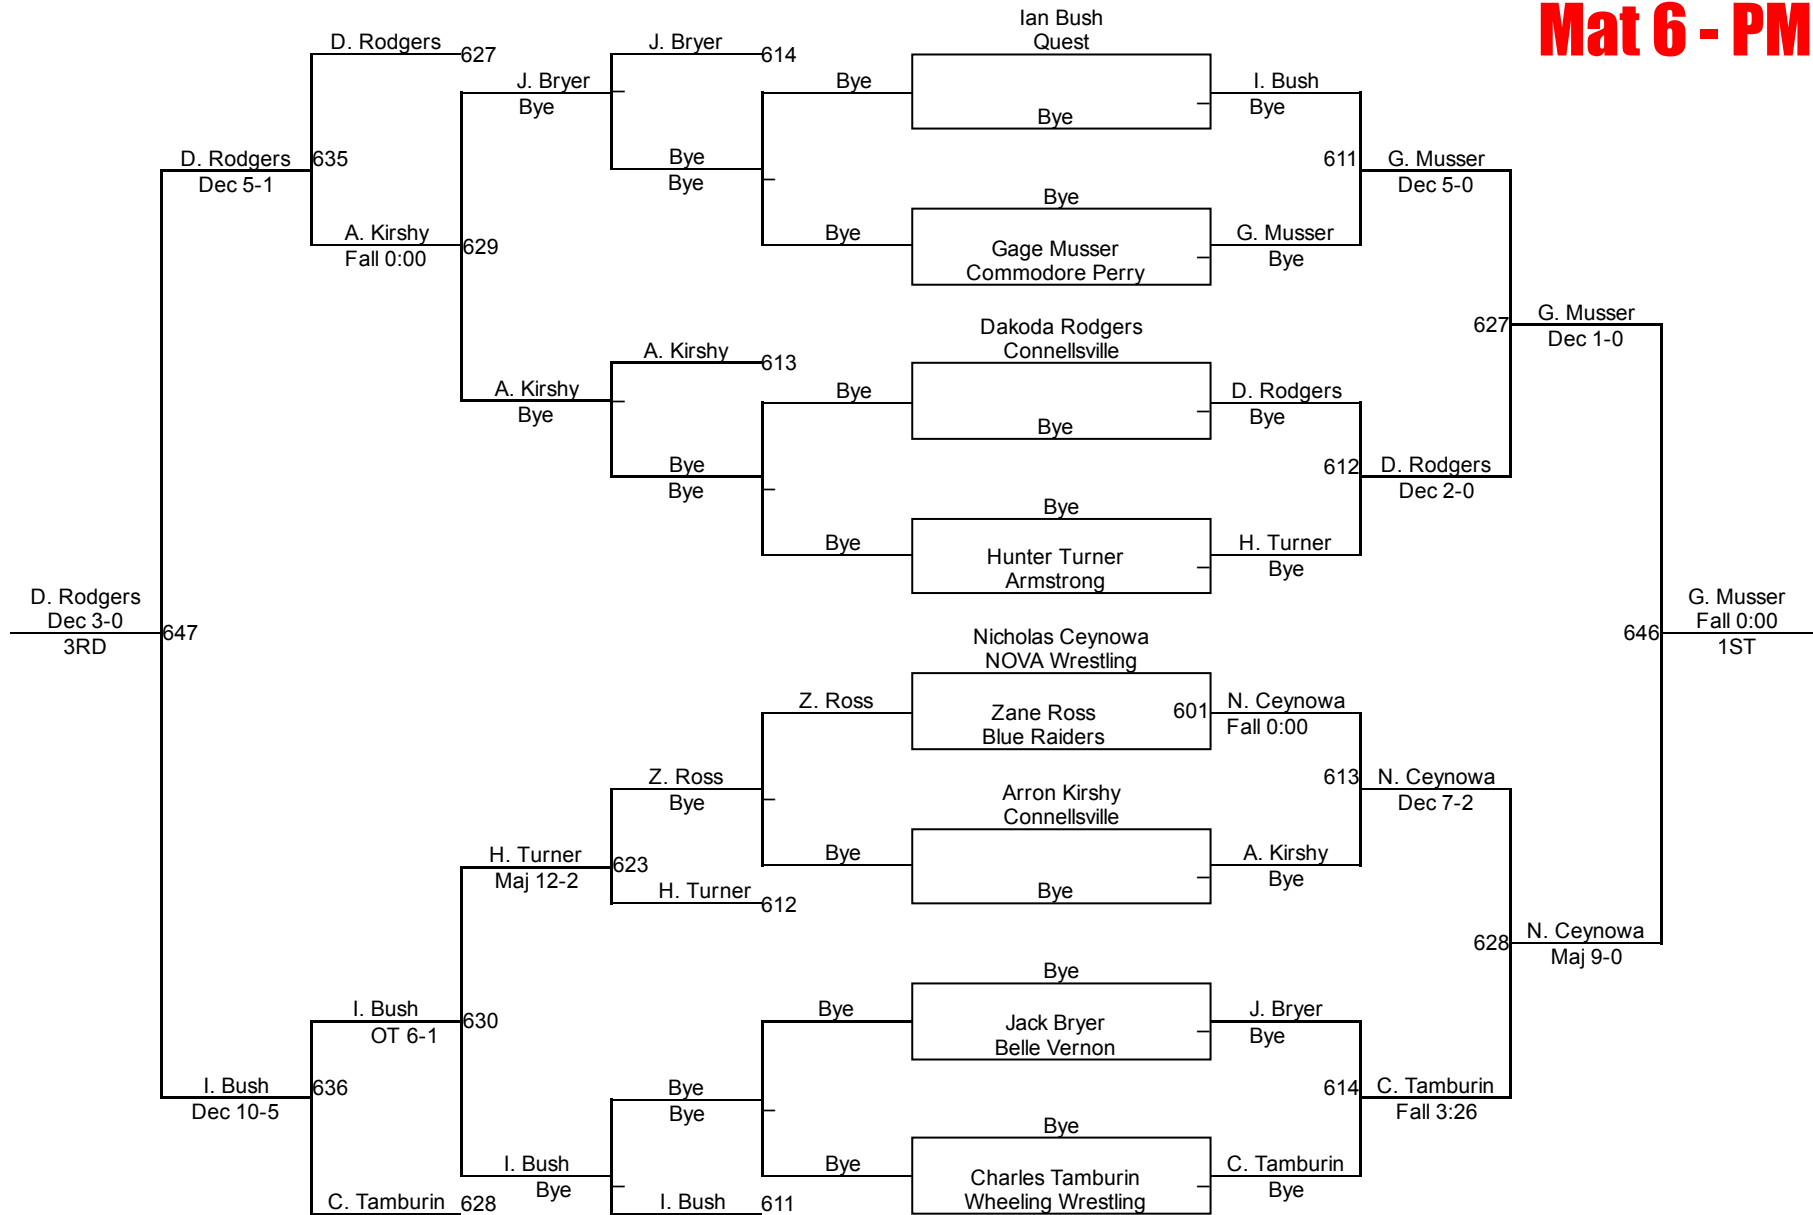

Junior High 124
Mat 5 - PM

Connellsville King Of The Mat

Junior High 132
Mat 6 - PM

Connellsville King Of The Mat

Junior High 140
Mat 6 - PM

Connellsville King Of The Mat

Junior High 147
Mat 6 - PM

Connellsville King Of The Mat