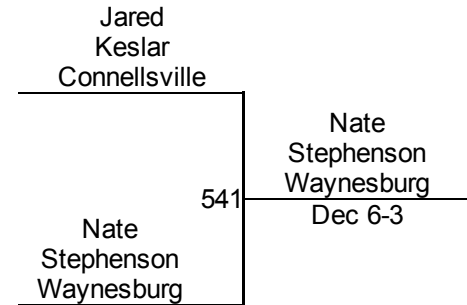

Connellsville King Of The Mat

Junior High 107
Mat 5 - PM

Connellsville King Of The Mat

Junior High 112 Mat 5 - PM

Round 1

Round 2

Round 3

N. Stephenson (Waynesburg)