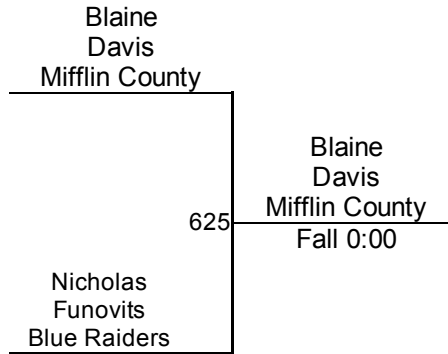

Connellsville King Of The Mat

Junior High 212

Mat 6 - PM

Round 3

Round 1

Round 2

B. Davis (Mifflin County High School)

1ST

N. Funovits (Blue Raiders)

2ND