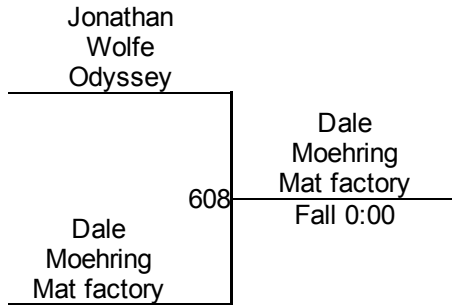

Connellsville King Of The Mat

Junior High 187 Mat 6 - PM

Round 1