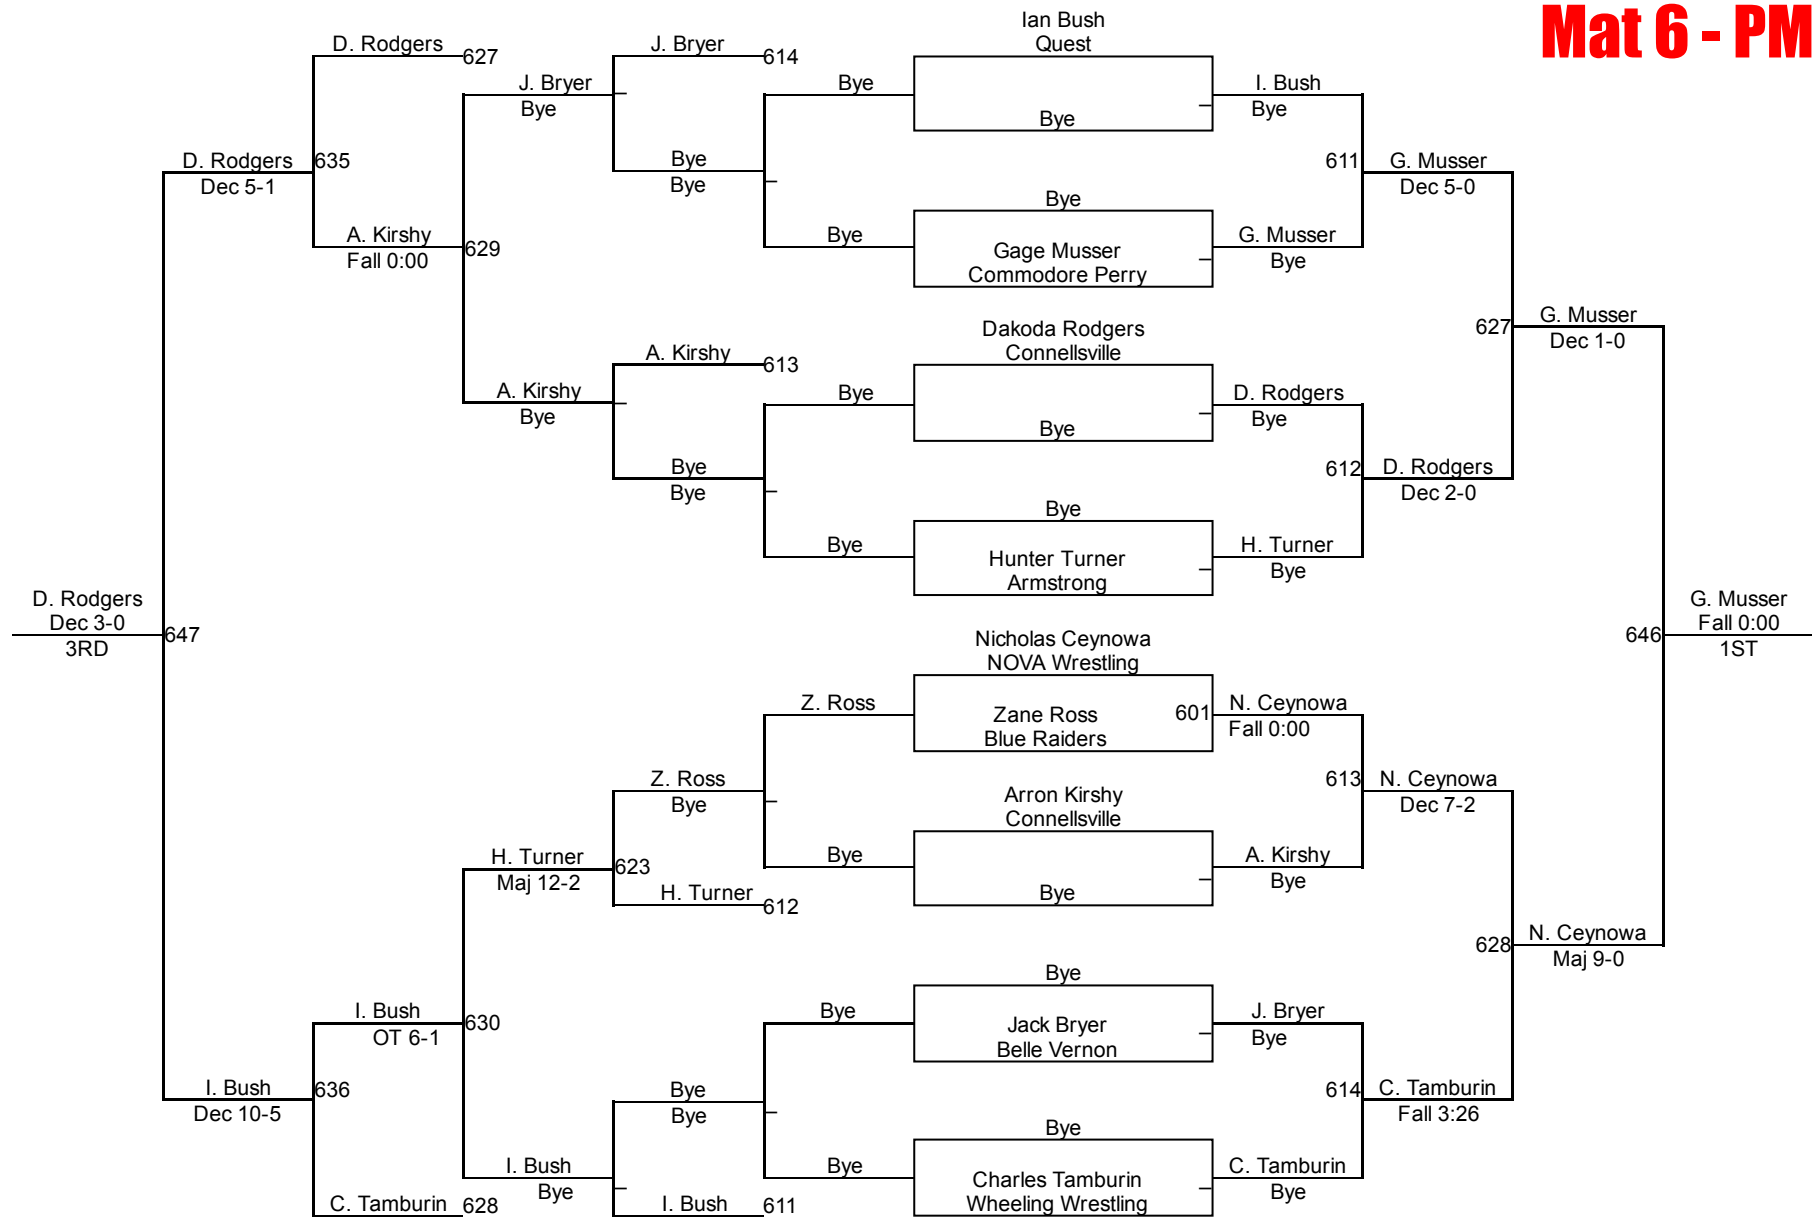

Junior High 132
Mat 6 - PM

Connellsville King Of The Mat

Junior High 140
Mat 6 - PM

Connellsville King Of The Mat

Junior High 147
Mat 6 - PM

Connellsville King Of The Mat

Junior High 157
Mat 6 - PM

Connellsville King Of The Mat