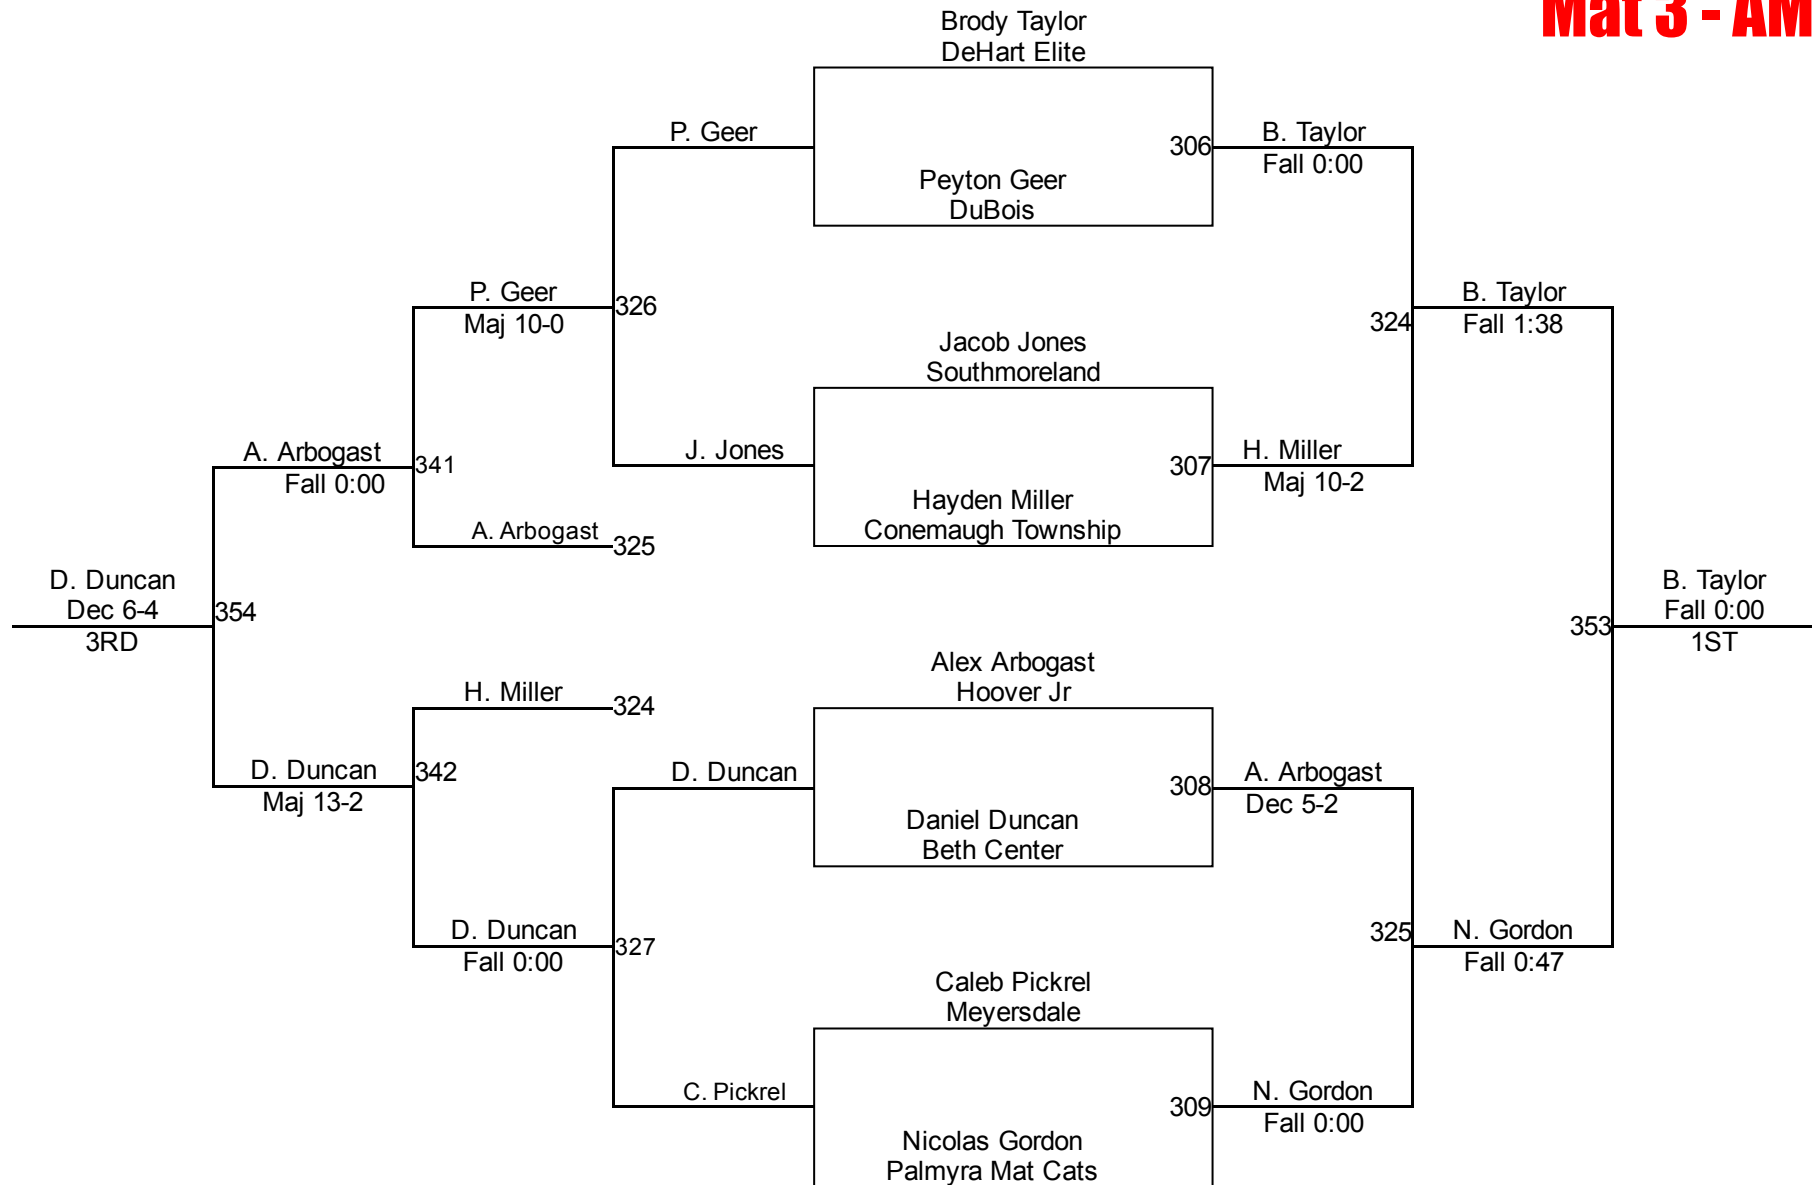

Connellsville King Of The Mat

6U Novice 80
Mat 3 - AM

Connellsville King Of The Mat

8U Novice 45
Mat 3 - AM

Connellsville King Of The Mat

8U Novice 50
Mat 3 - AM

Connellsville King Of The Mat

8U Novice 60
Mat 4 - AM