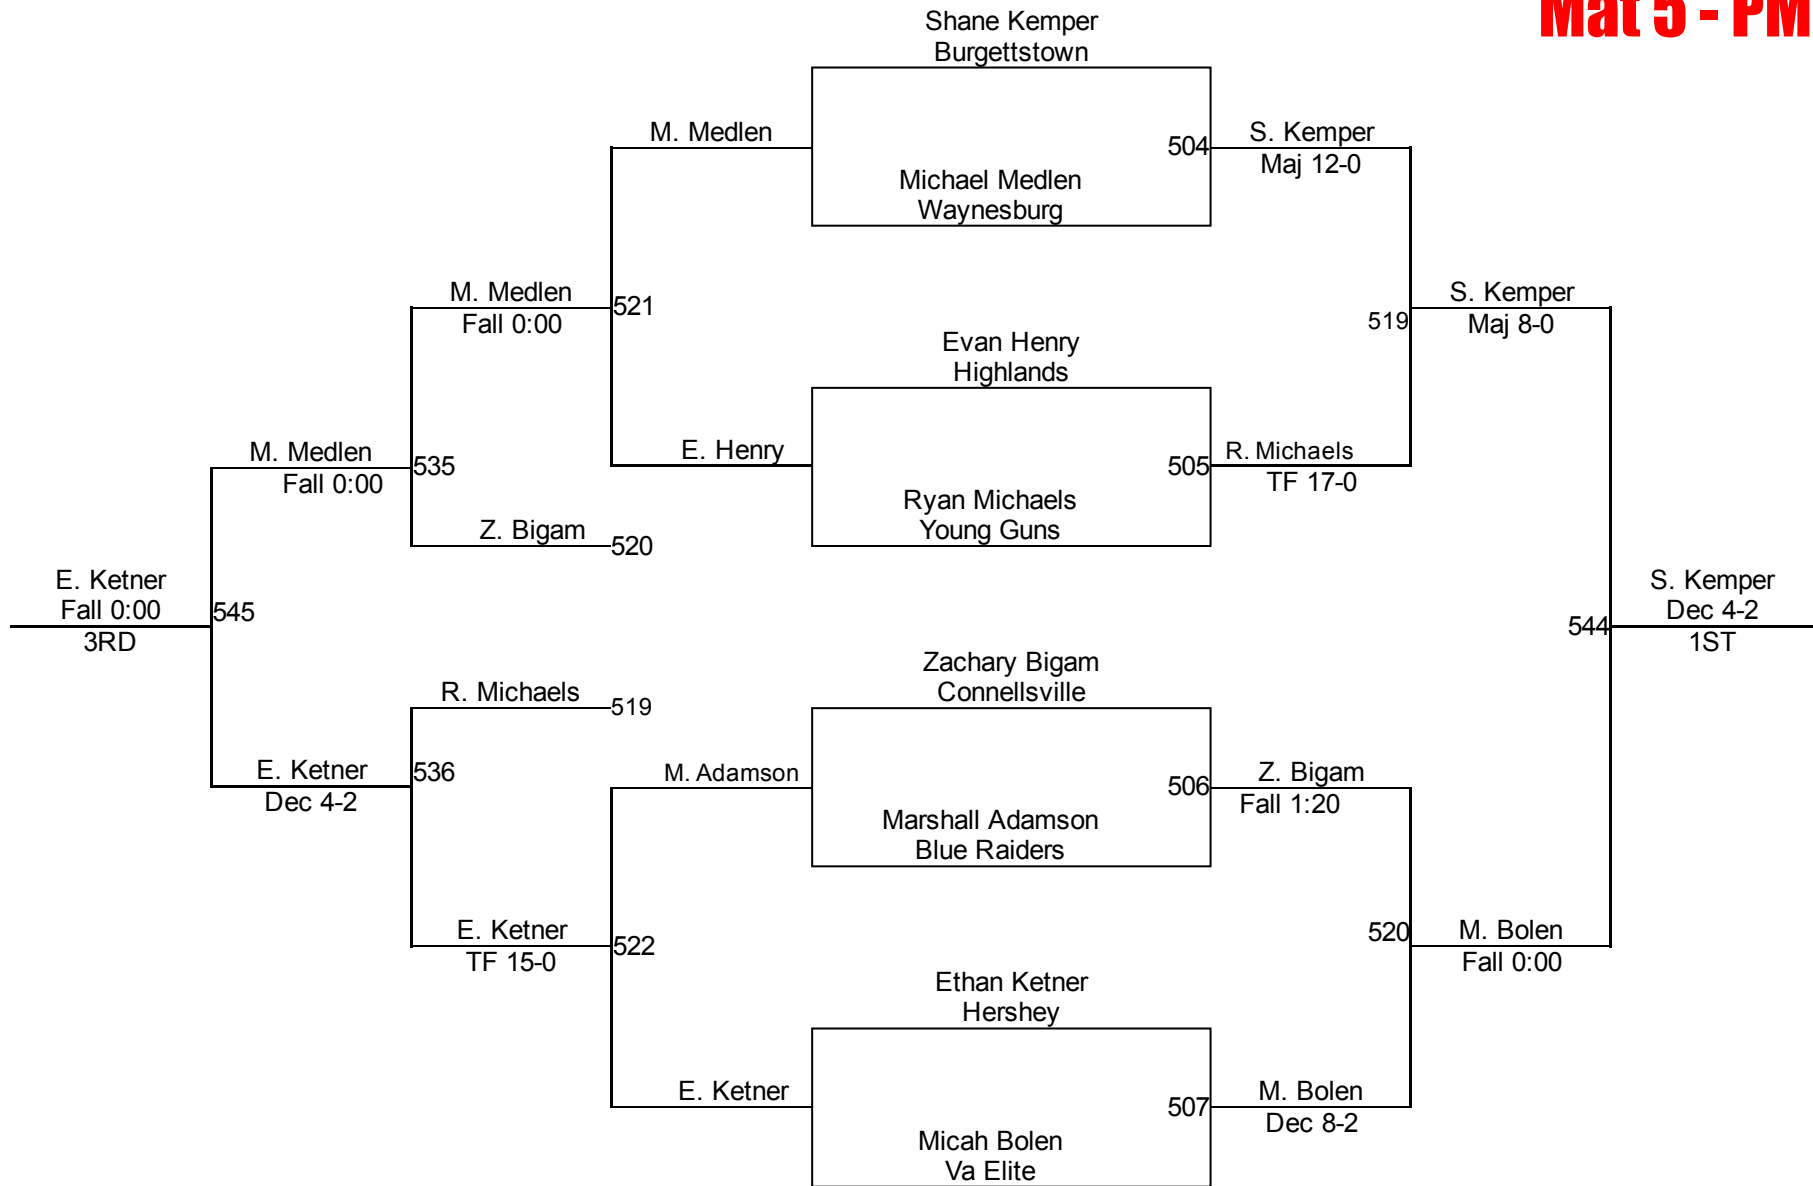

Connellsville King Of The Mat

Junior High 82/87
Mat 4 - PM

Connellsville King Of The Mat

Junior High 92
Mat 4 - PM

Connellsville King Of The Mat

Junior High 97/102
Mat 5 - PM

Connellsville King Of The Mat

Junior High 107
Mat 5 - PM