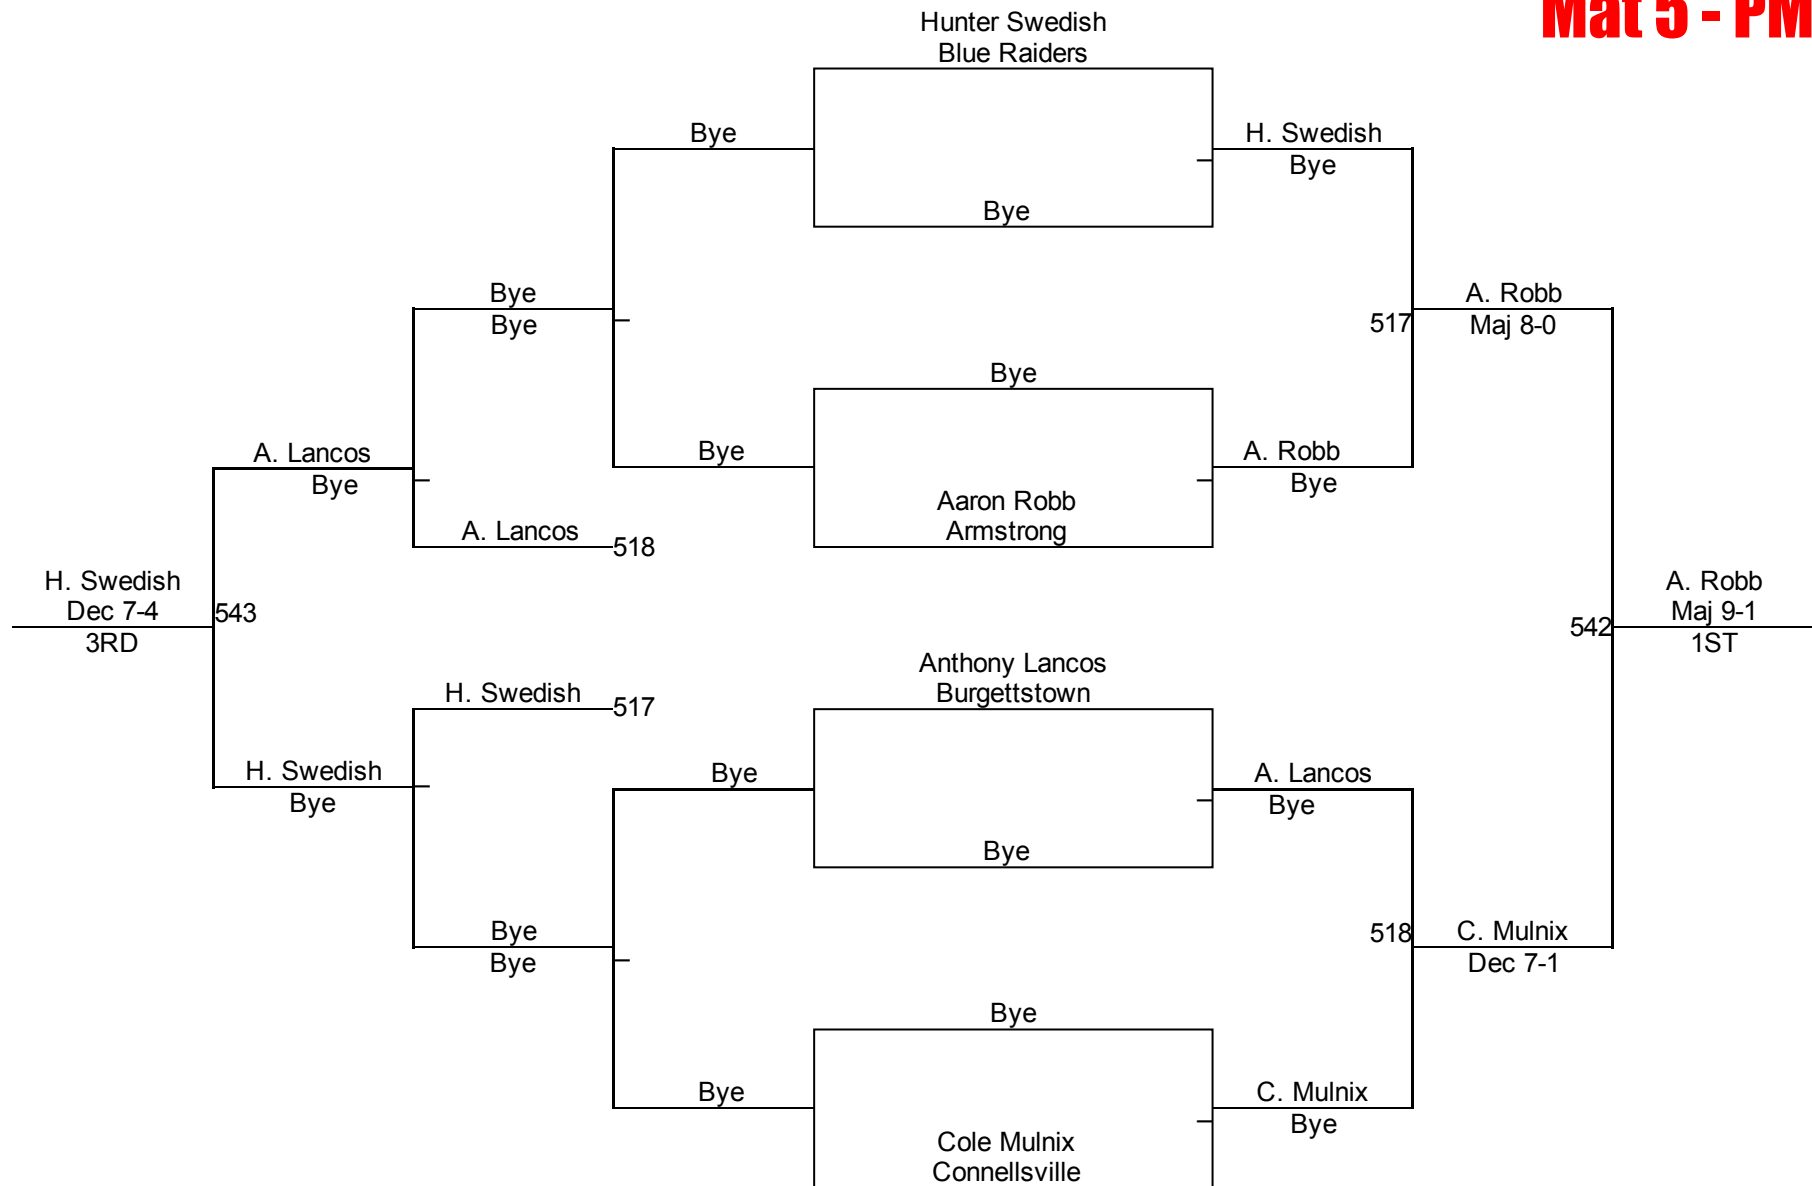

Connellsville King Of The Mat

Junior High 82/87
Mat 4 - PM

Connellsville King Of The Mat

Junior High 92
Mat 4 - PM

Connellsville King Of The Mat

Junior High 97/102
Mat 5 - PM

Connellsville King Of The Mat

Junior High 107
Mat 5 - PM