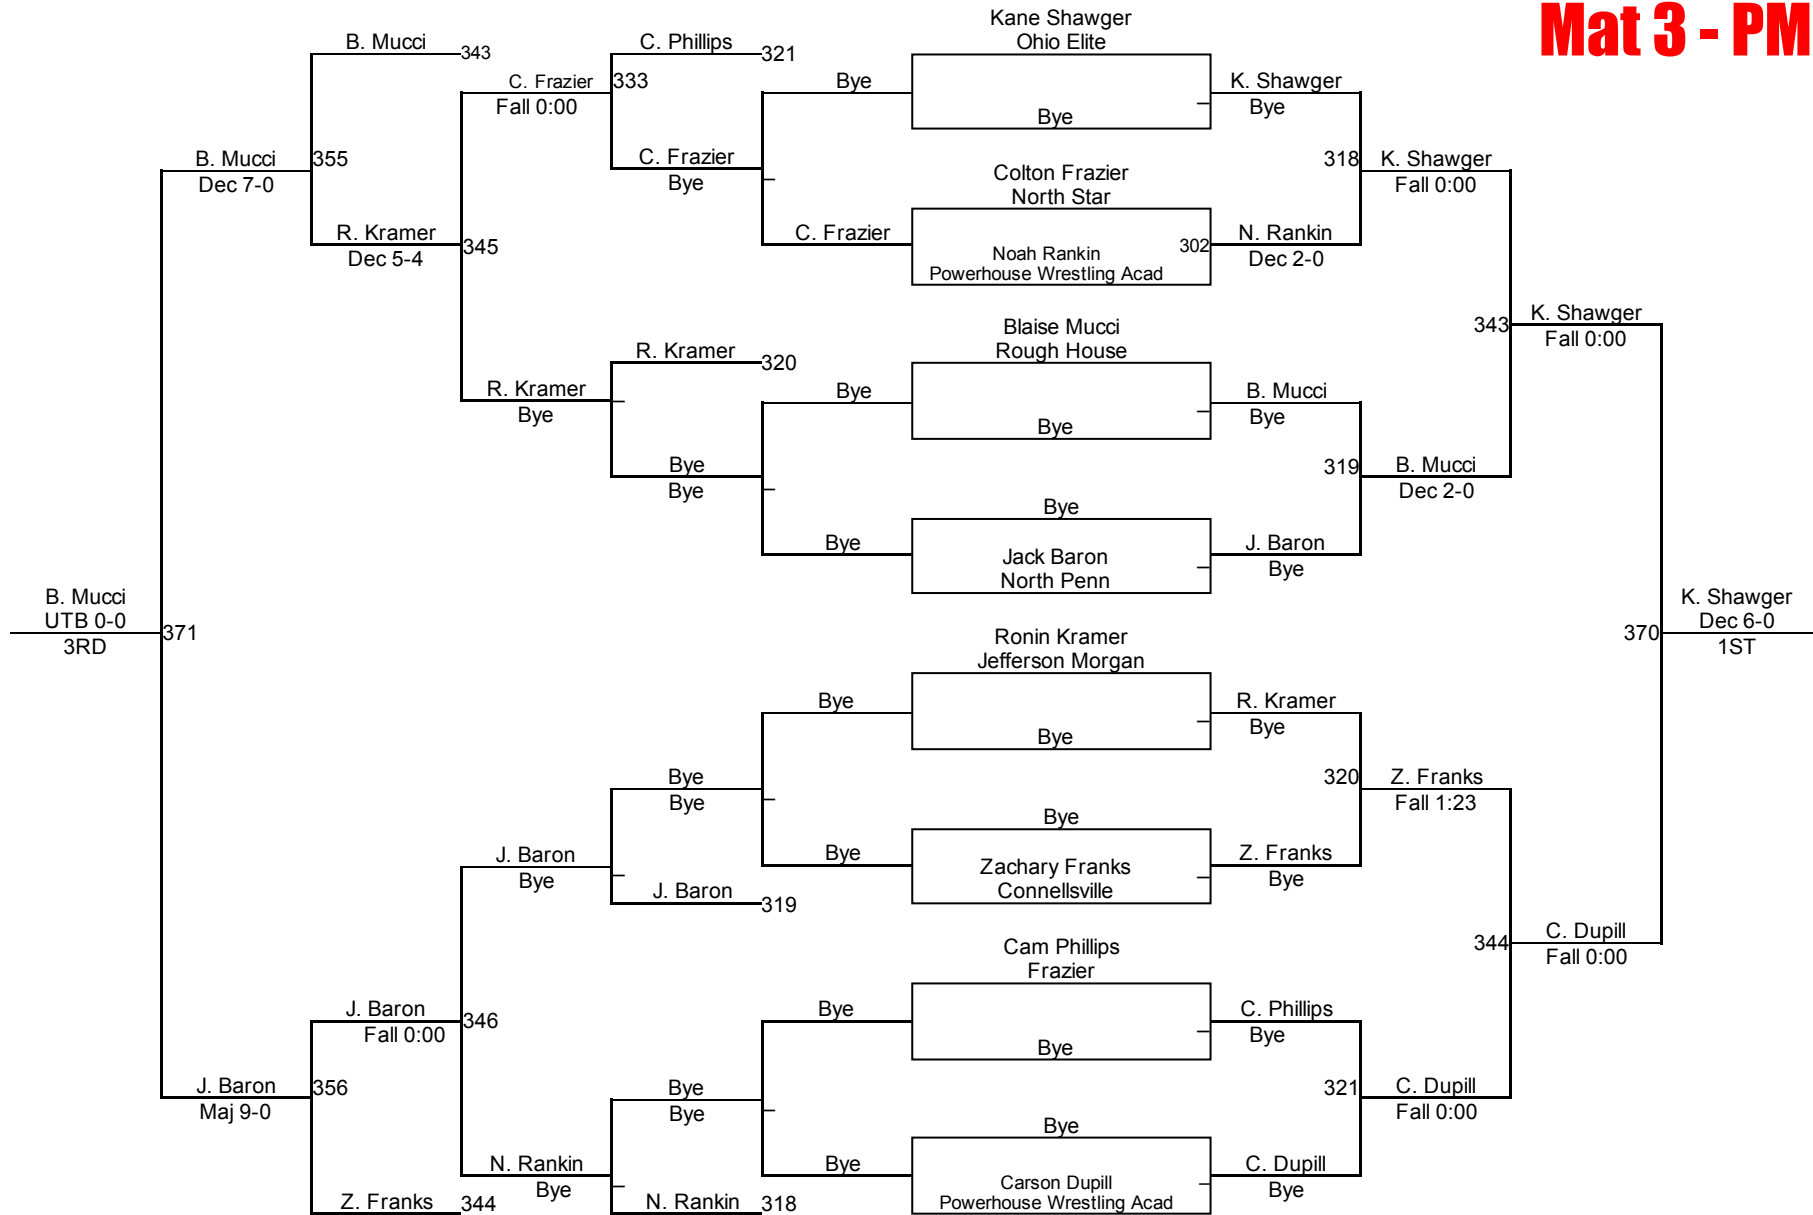

Connellsville King Of The Mat

10U 60
Mat 3 - PM