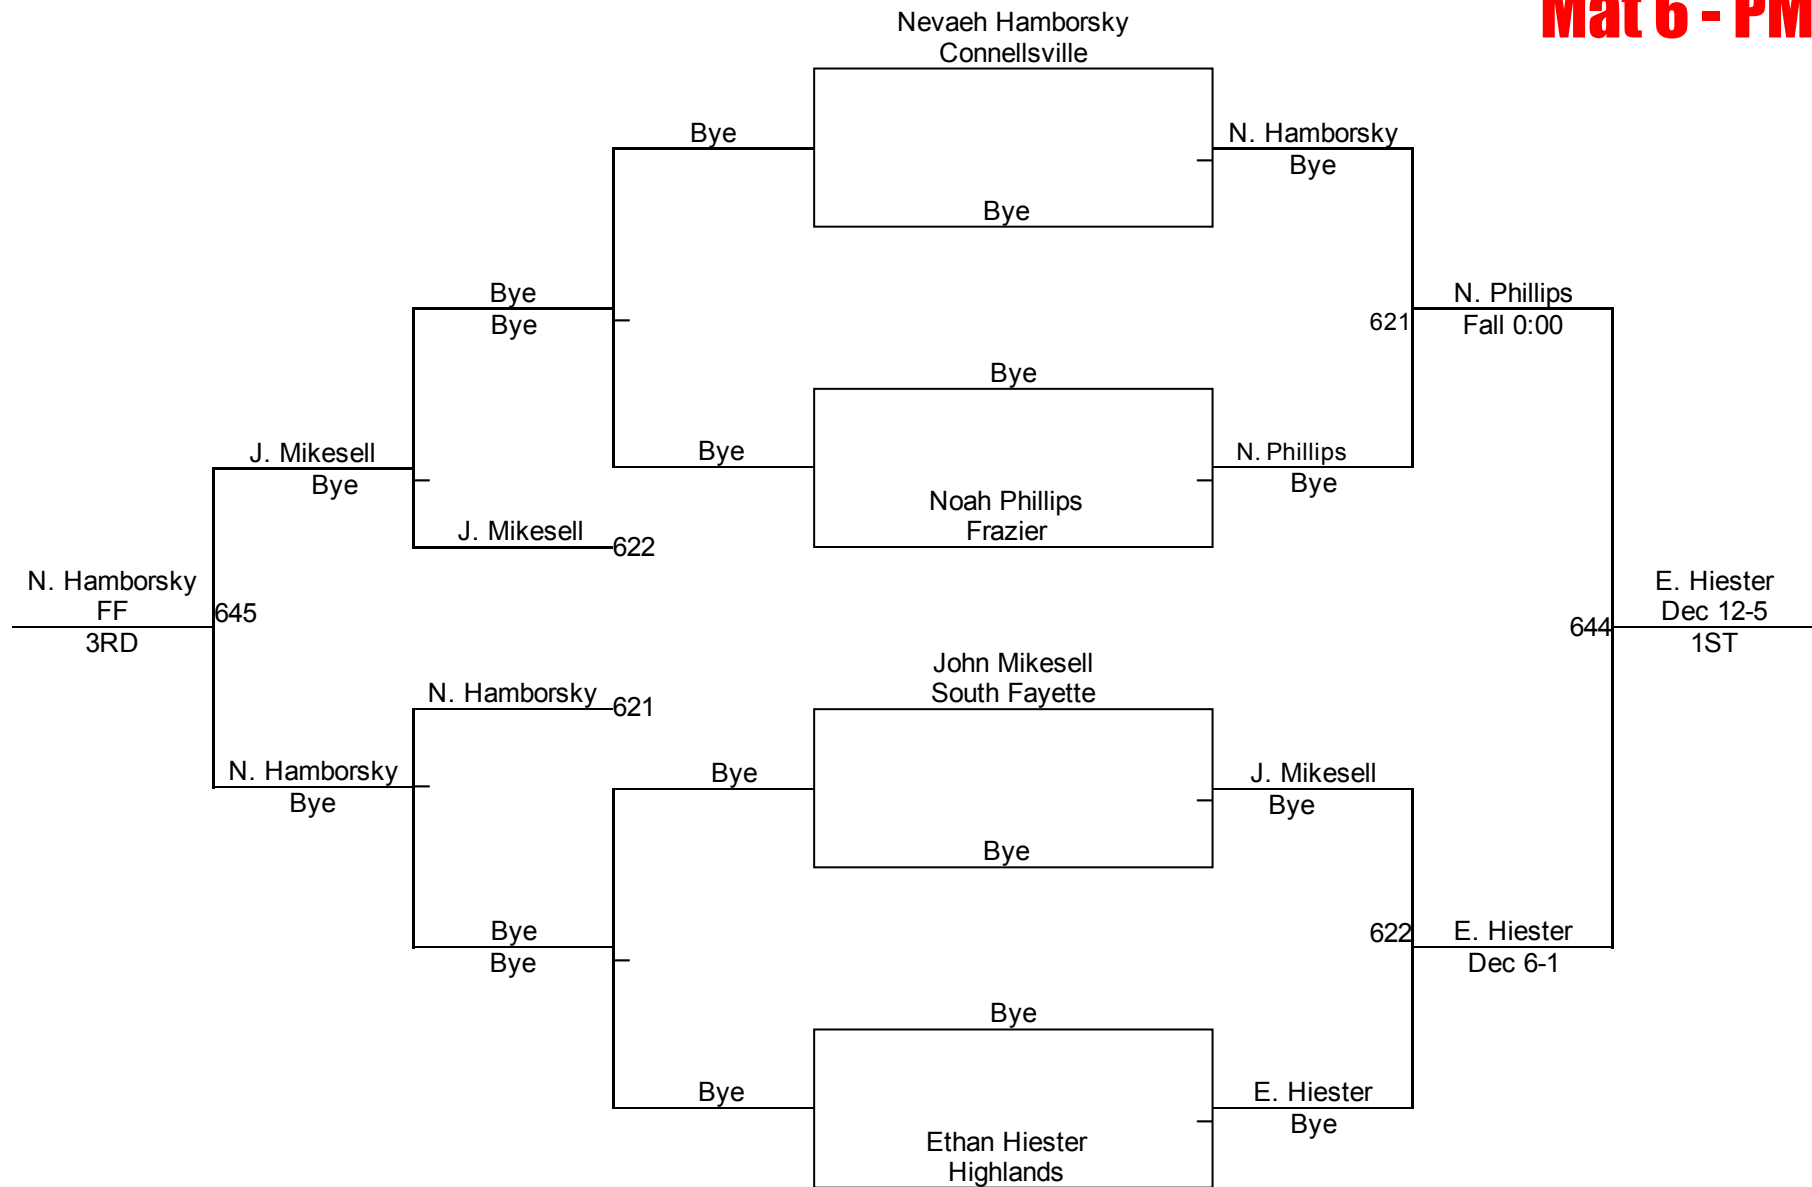

Junior High 132
Mat 6 - PM

Connellsville King Of The Mat

Junior High 140
Mat 6 - PM

Connellsville King Of The Mat

Junior High 147
Mat 6 - PM

Connellsville King Of The Mat

Junior High 157
Mat 6 - PM

Connellsville King Of The Mat