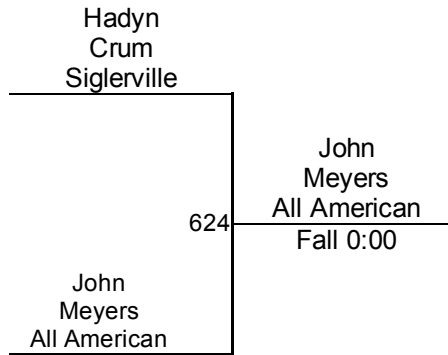

Junior High 124
Mat 5 - PM

Connellsville King Of The Mat

Junior High 132
Mat 6 - PM

Connellsville King Of The Mat

Junior High 140
Mat 6 - PM

Connellsville King Of The Mat

Junior High 147
Mat 6 - PM

Connellsville King Of The Mat

Junior High 157
Mat 6 - PM

Connellsville King Of The Mat

Junior High 167

Mat 6 - PM

Round 1

Round 2

Round 3

J. Meyers (All American)
1ST

H. Crum (Siglerville)
2ND

Connellsville King Of The Mat

Junior High 187 Mat 6 - PM

Round 1

Round 2

Round 3

C. Metikosh (Belle Vernon)

1ST