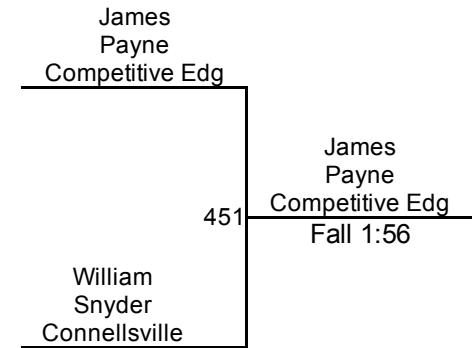

Connellsville King Of The Mat

8U Novice 85

Mat 4 - AM

Round 1

Round 2

Round 3

J. Payne (Competitive Edge)
1ST

W. Snyder (Connellsville)
2ND