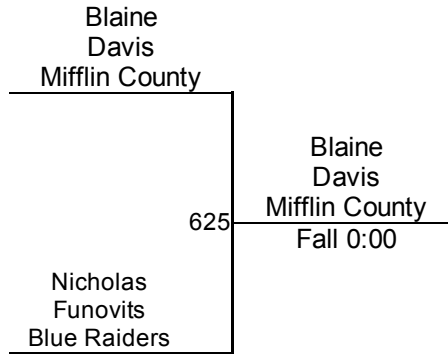

J. Wolfe (Odyssey)

3RD

Connellsville King Of The Mat

Junior High 212

Mat 6 - PM

Round 3

Round 1

Round 2