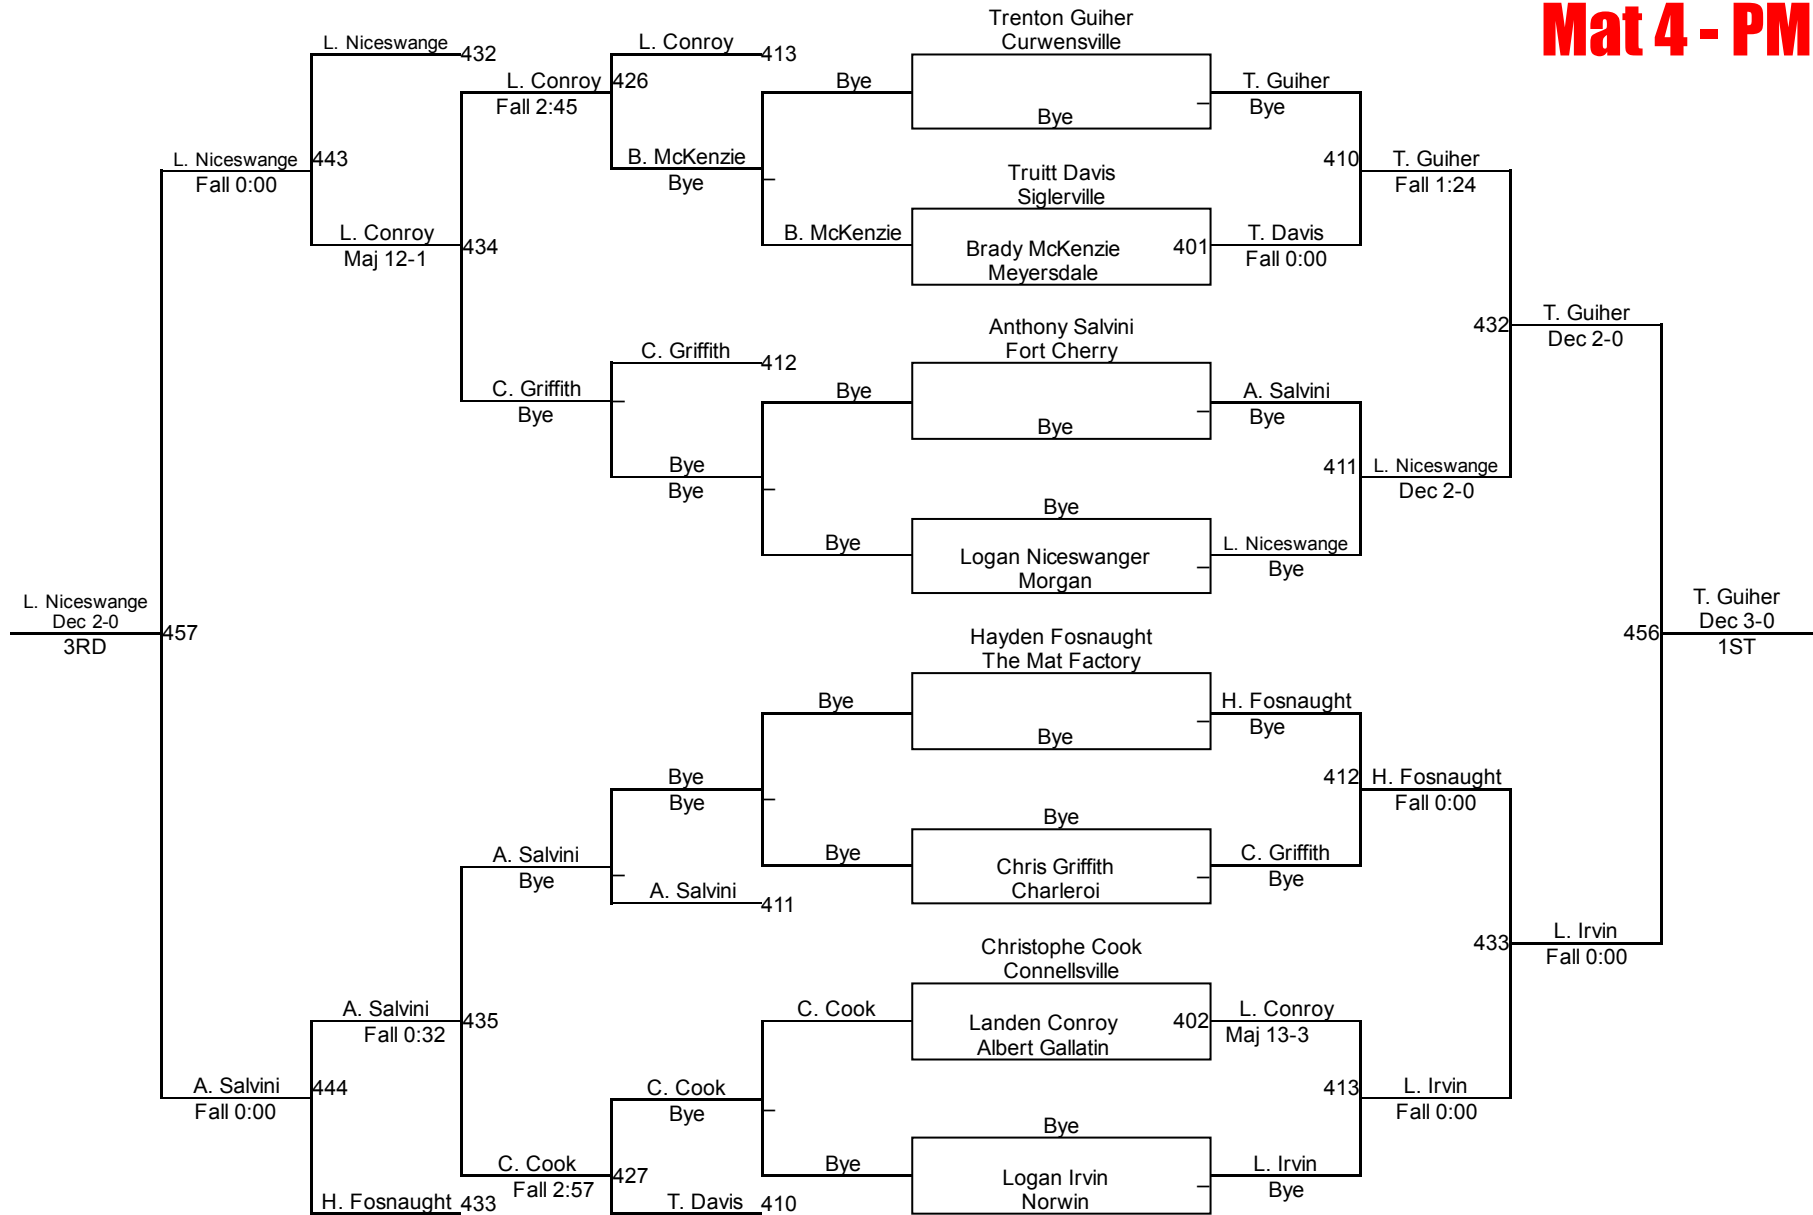

10U 90
Mat 1 - PM

Connellsville King Of The Mat

10U 95
Mat 4 - PM

Connellsville King Of The Mat

10U 105
Mat 4 - PM

Connellsville King Of The Mat

10U 120
Mat 4 - PM

Connellsville King Of The Mat