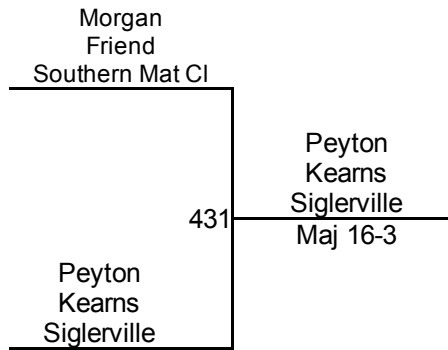

10U 65

Connellsville King Of The Mat

10U 75
Mat 1 - PM

Connellsville King Of The Mat

10U 80
Mat 1 - PM

Connellsville King Of The Mat

10U 85
Mat 1 - PM

Connellsville King Of The Mat

10U 90
Mat 1 - PM

Connellsville King Of The Mat

10U 95
Mat 4 - PM

Connellsville King Of The Mat

10U 105
Mat 4 - PM

Connellsville King Of The Mat

10U 120
Mat 4 - PM

Connellsville King Of The Mat

10U 150
Mat 4 - PM
Round 3

Round 1

Round 2

P. Kearns (Siglerville)
1ST

M. Friend (Southern Mat Club)
2ND

Connellsville King Of The Mat

12U 65
Mat 1 - AM

Connellsville King Of The Mat