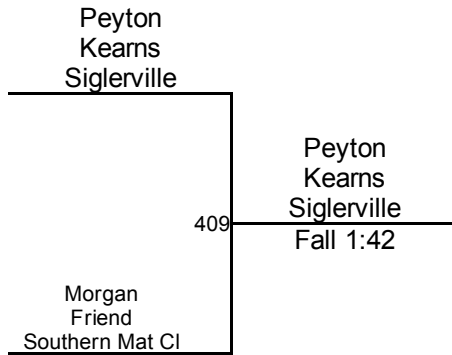

10U 90
Mat 1 - PM

Connellsville King Of The Mat

10U 95
Mat 4 - PM

Connellsville King Of The Mat

10U 105
Mat 4 - PM

Connellsville King Of The Mat

10U 120
Mat 4 - PM

Connellsville King Of The Mat

10U 150
Mat 4 - PM
Round 3

Round 1

Round 2

P. Kearns (Siglerville)
1ST

M. Friend (Southern Mat Club)
2ND

Connellsville King Of The Mat

12U 65
Mat 1 - AM

Connellsville King Of The Mat