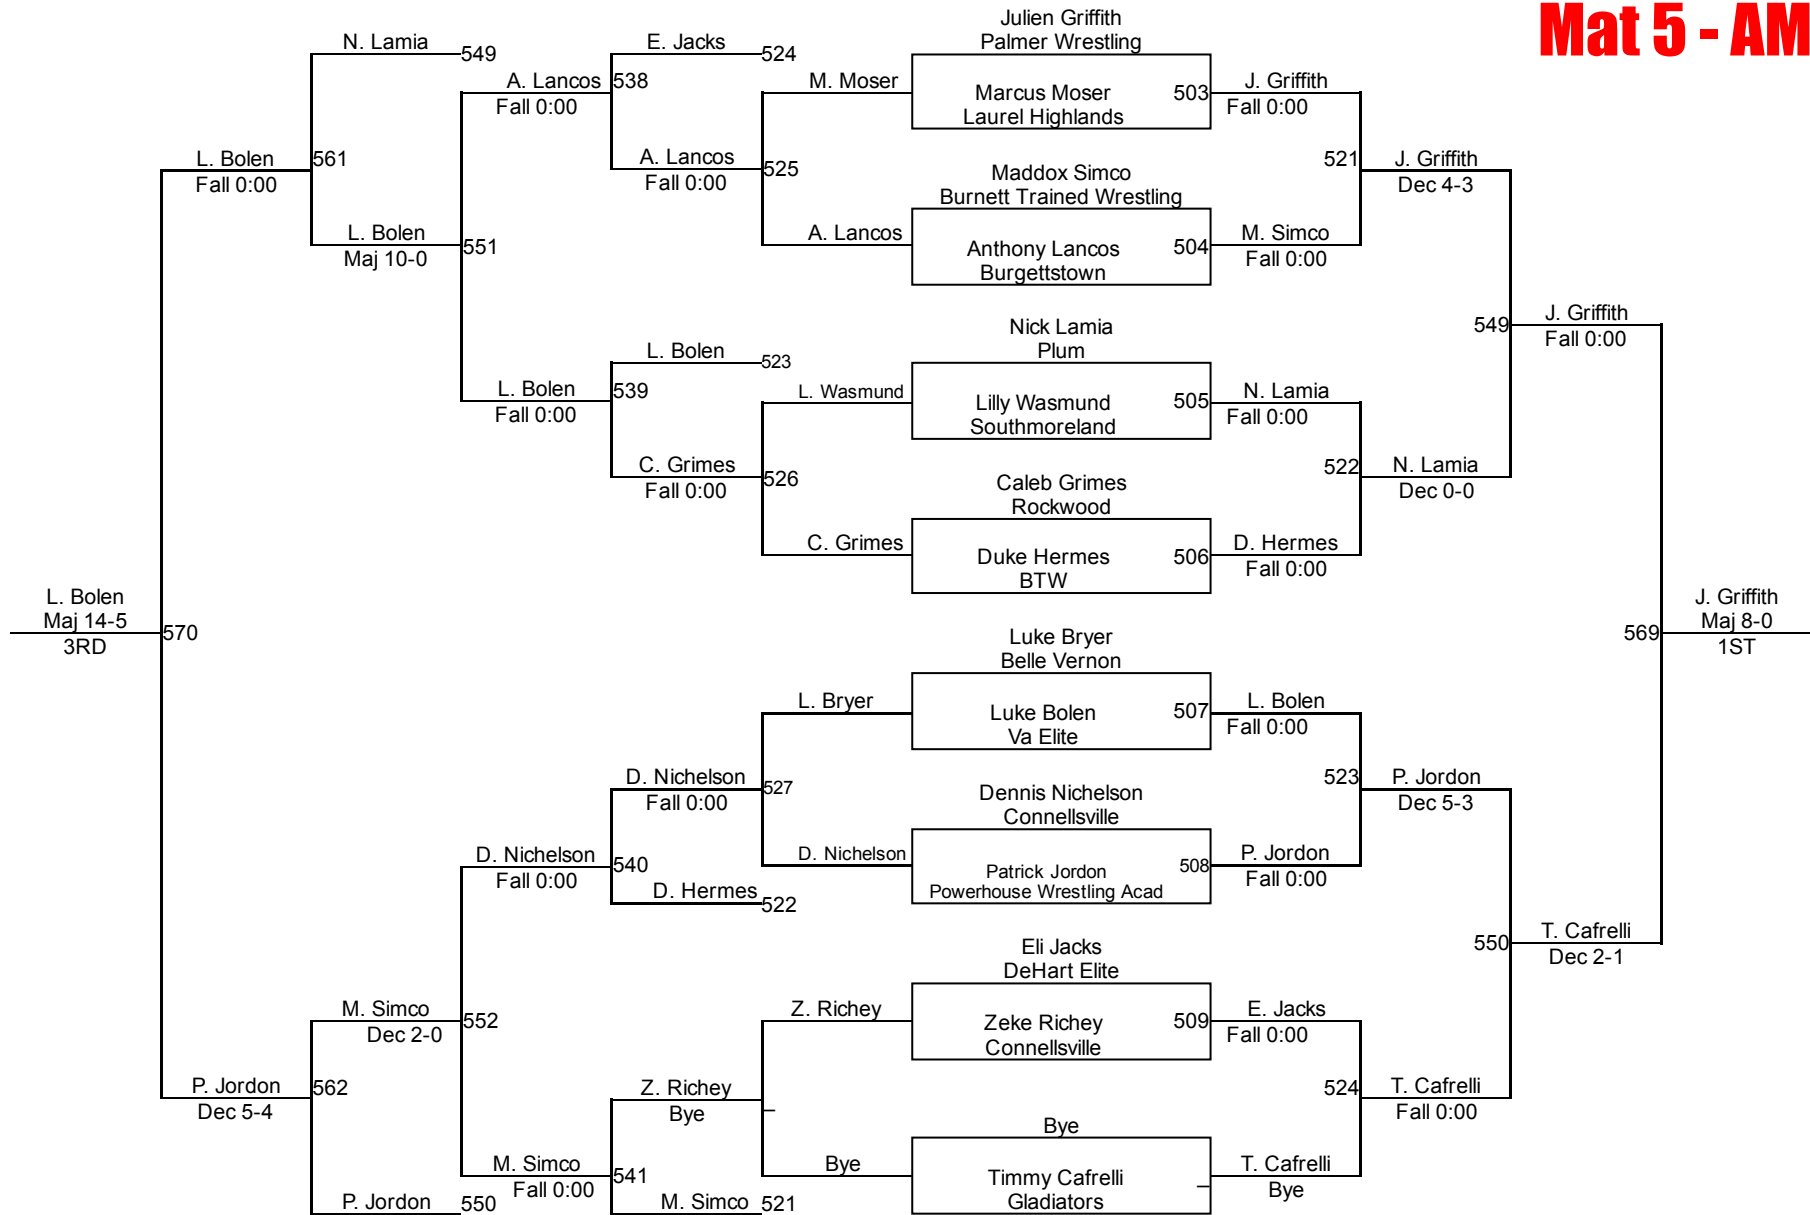

Connellsville King Of The Mat

12U 95
Mat 5 - AM