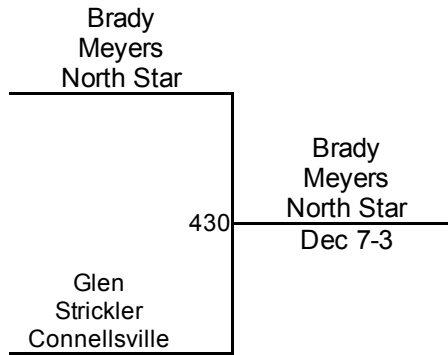

Round 2

Round 3

J. Payne (Competitive Edge)
1ST

W. Snyder (Connellsville)
2ND

Connellsville King Of The Mat

8U Novice 110
Mat 4 - AM
Round 3

Round 1

Round 2

B. Meyers (North Star)
1ST

G. Strickler (Connellsville)
2ND

Connellsville King Of The Mat

8U 45
Mat 2 - PM

Connellsville King Of The Mat

8U 55
Mat 2 - PM

Connellsville King Of The Mat

8U 60
Mat 2 - PM