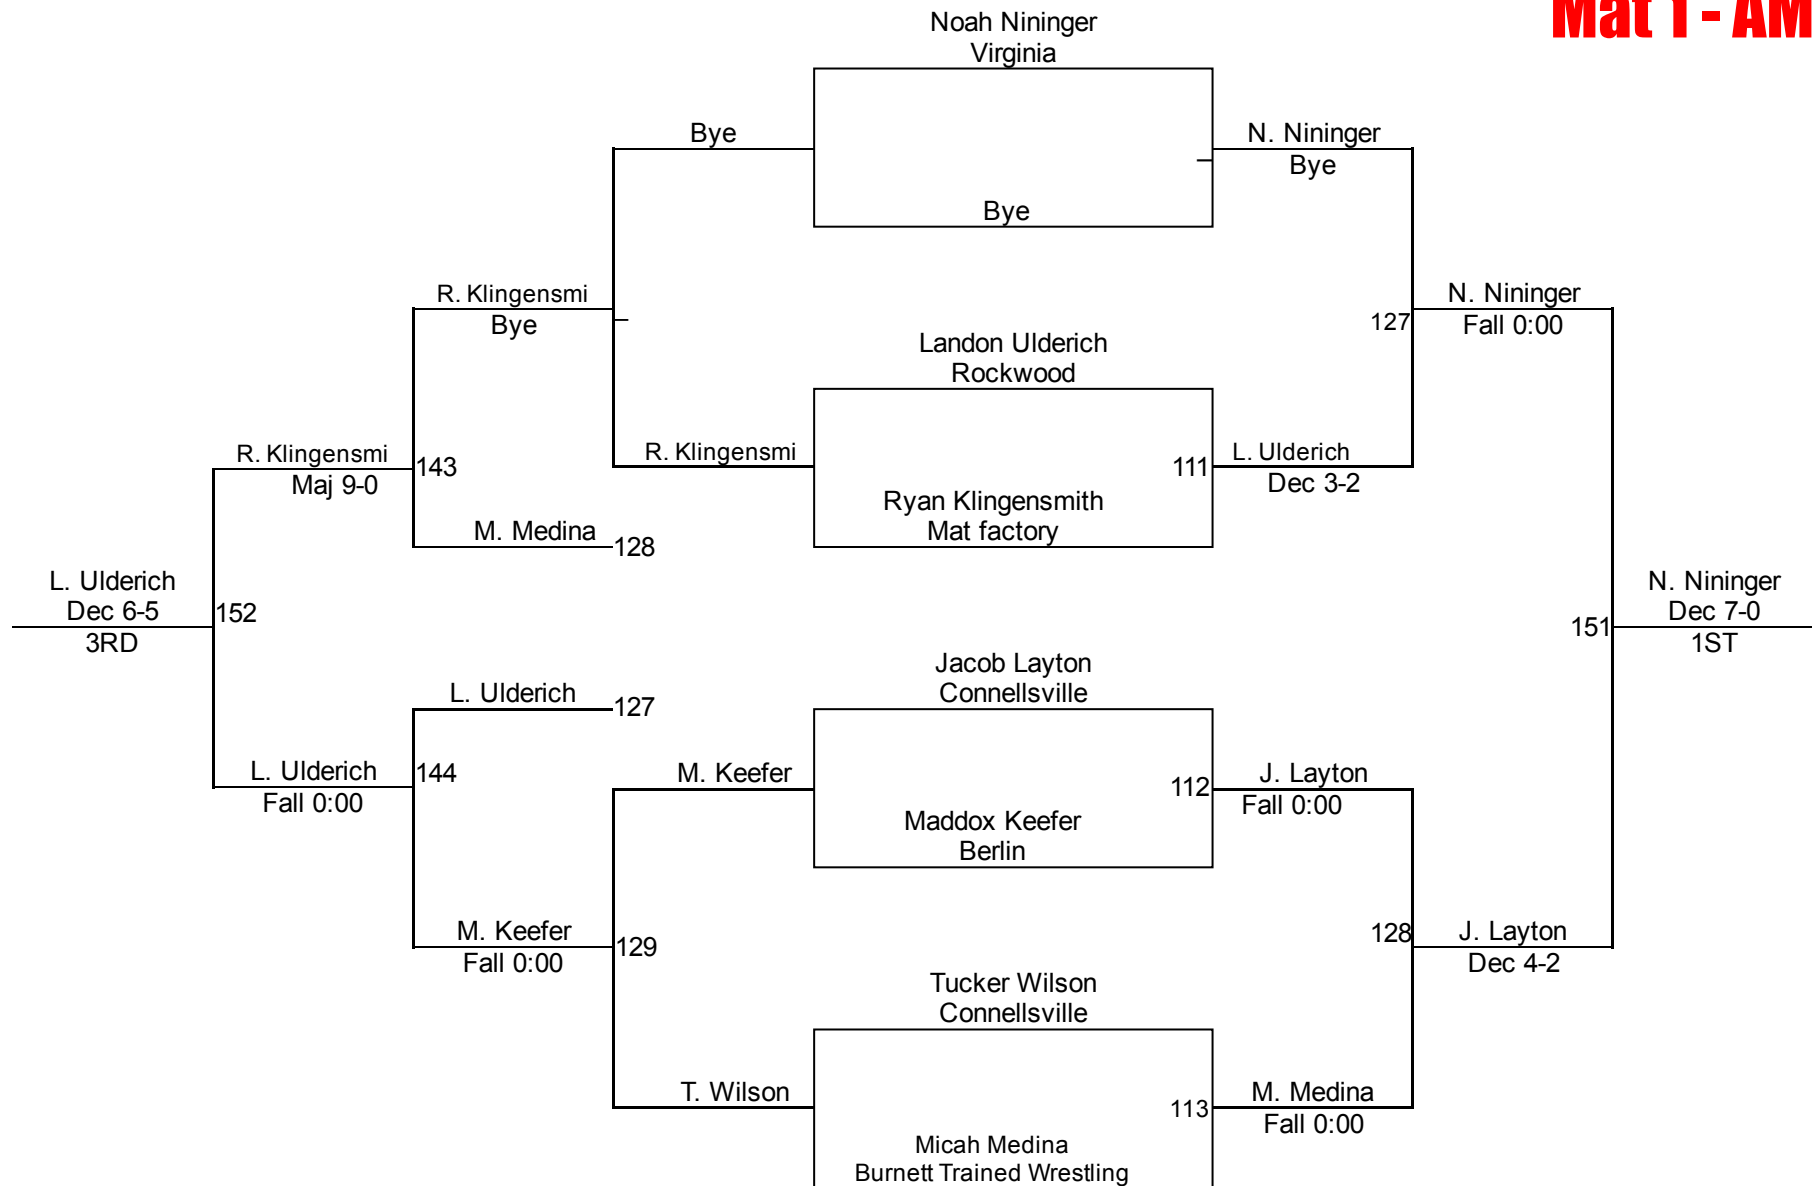

Connellsville King Of The Mat

12U 70
Mat 1 - AM