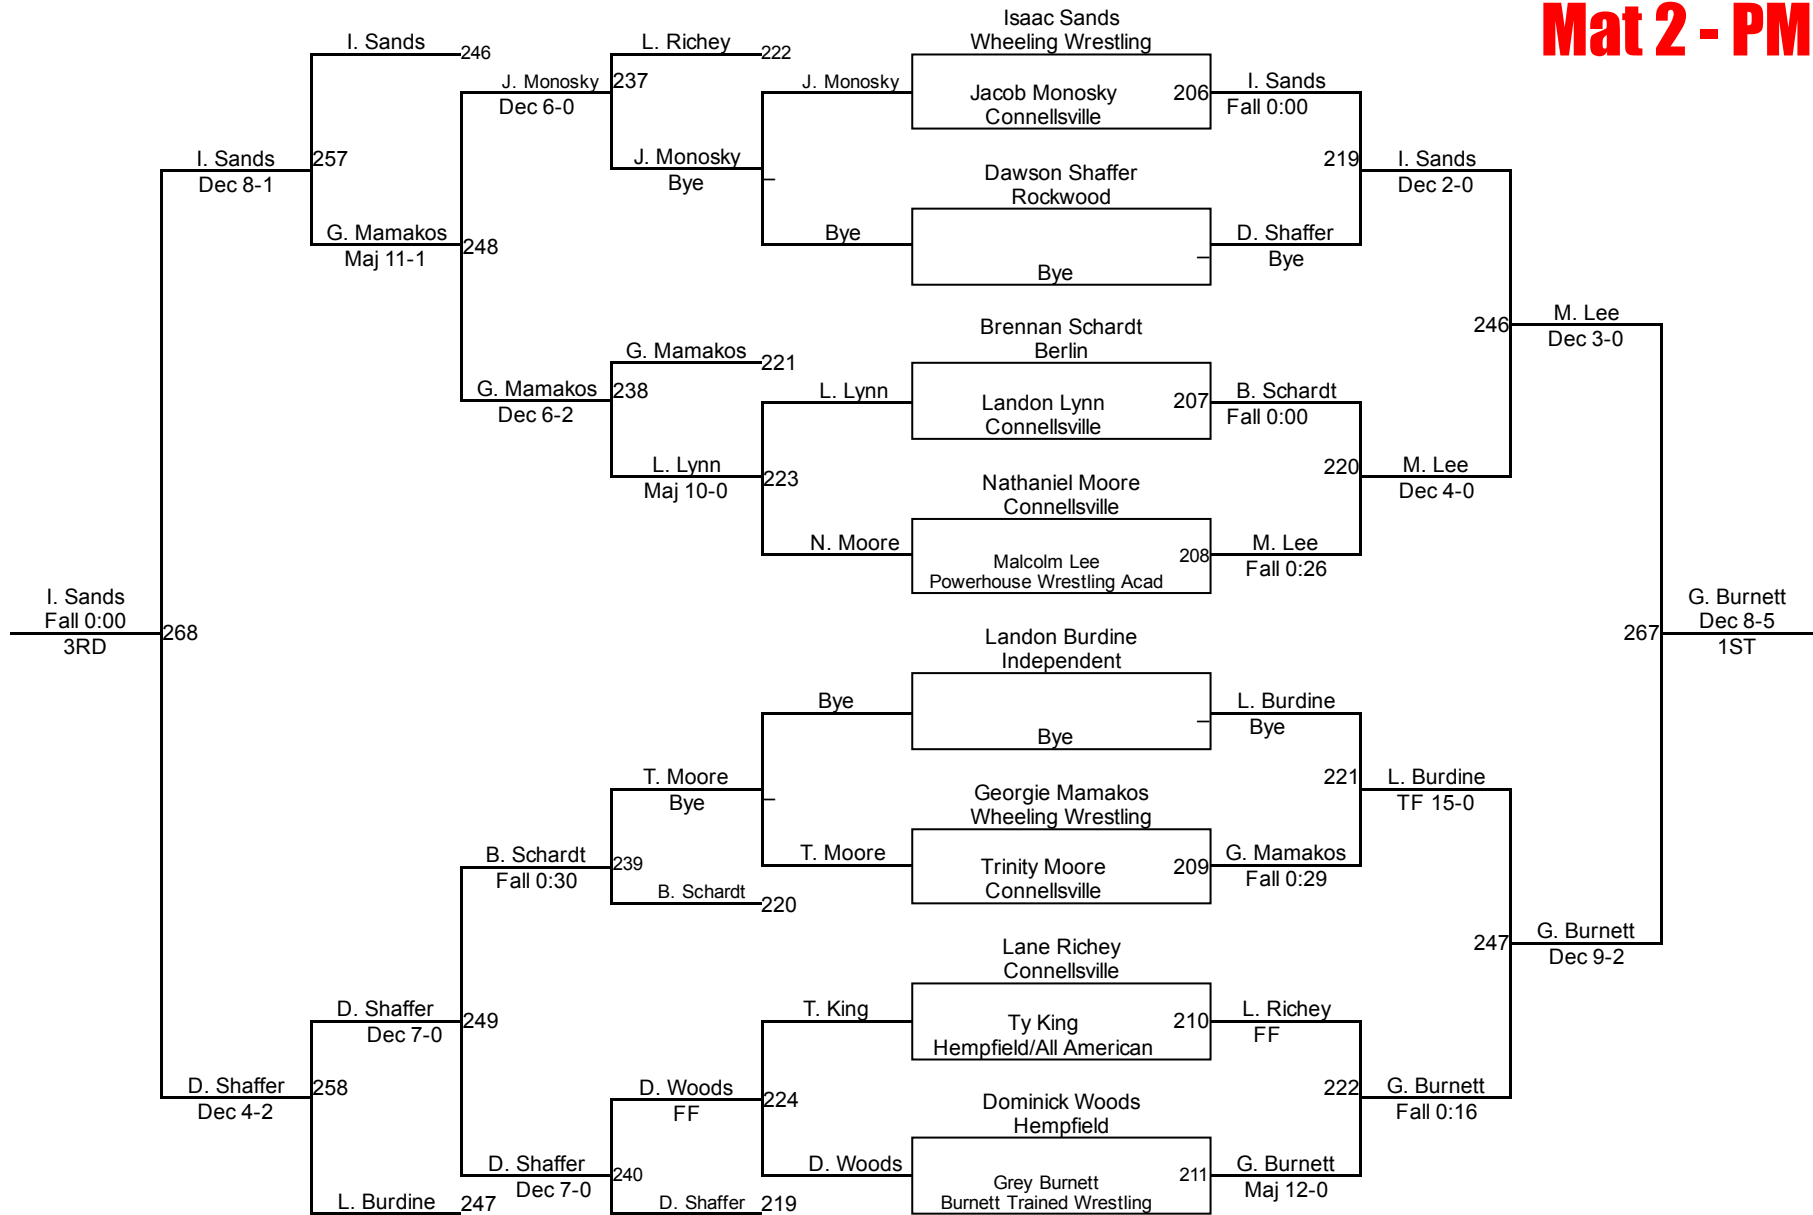

Connellsville King Of The Mat

8U 50
Mat 2 - PM

Connellsville King Of The Mat

8U 55
Mat 2 - PM

Connellsville King Of The Mat

8U 60
Mat 2 - PM

Connellsville King Of The Mat

8U 65
Mat 3 - PM