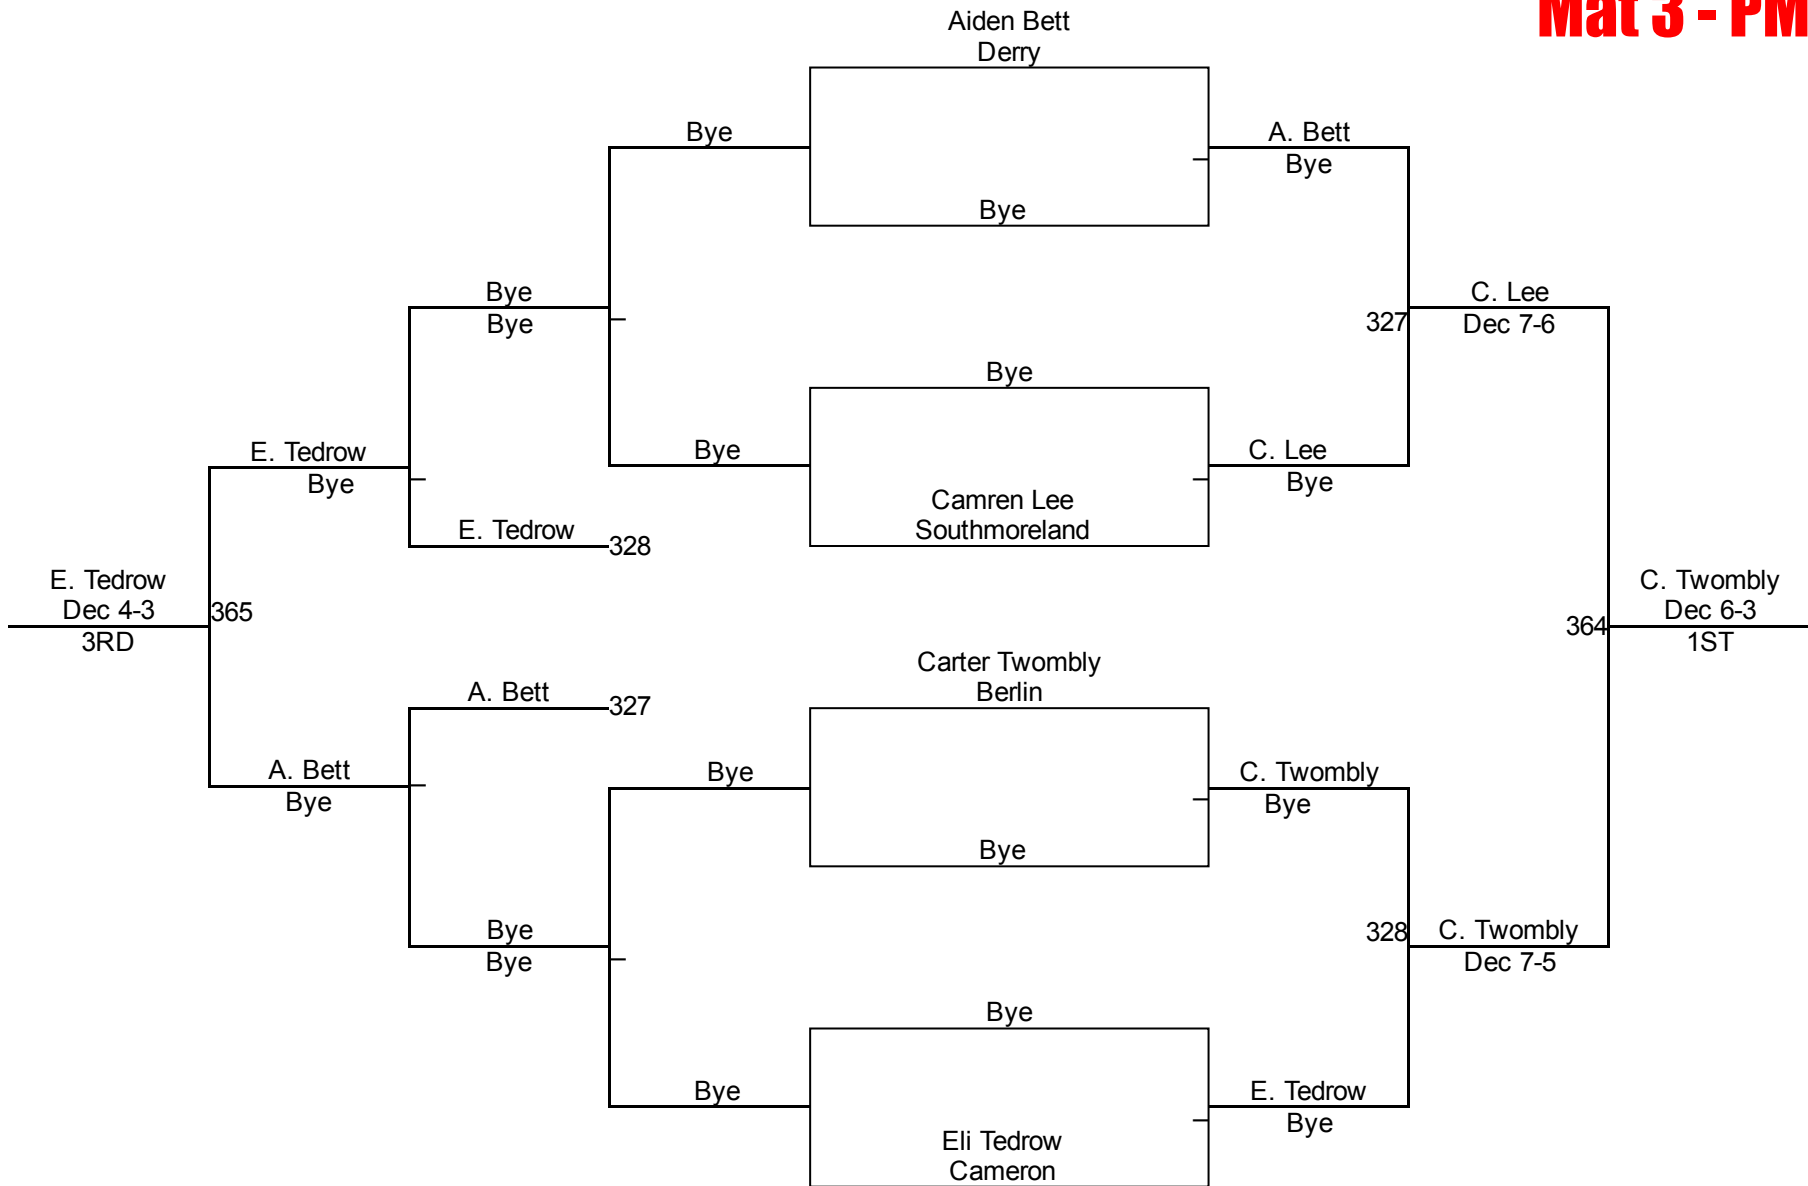

Connellsville King Of The Mat

8U 70
Mat 3 - PM