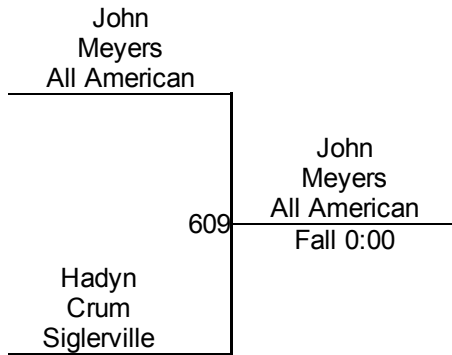

Junior High 124
Mat 5 - PM

Connellsville King Of The Mat

Junior High 132
Mat 6 - PM

Connellsville King Of The Mat

Junior High 140
Mat 6 - PM

Connellsville King Of The Mat

Junior High 147
Mat 6 - PM

Connellsville King Of The Mat

Junior High 157
Mat 6 - PM

Connellsville King Of The Mat

Junior High 167

Mat 6 - PM

Round 1

Round 2

Round 3

J. Meyers (All American)
1ST

H. Crum (Siglerville)
2ND

Connellsville King Of The Mat

Junior High 187 Mat 6 - PM

Round 1

Round 2

Round 3

C. Metikosh (Belle Vernon)

1ST