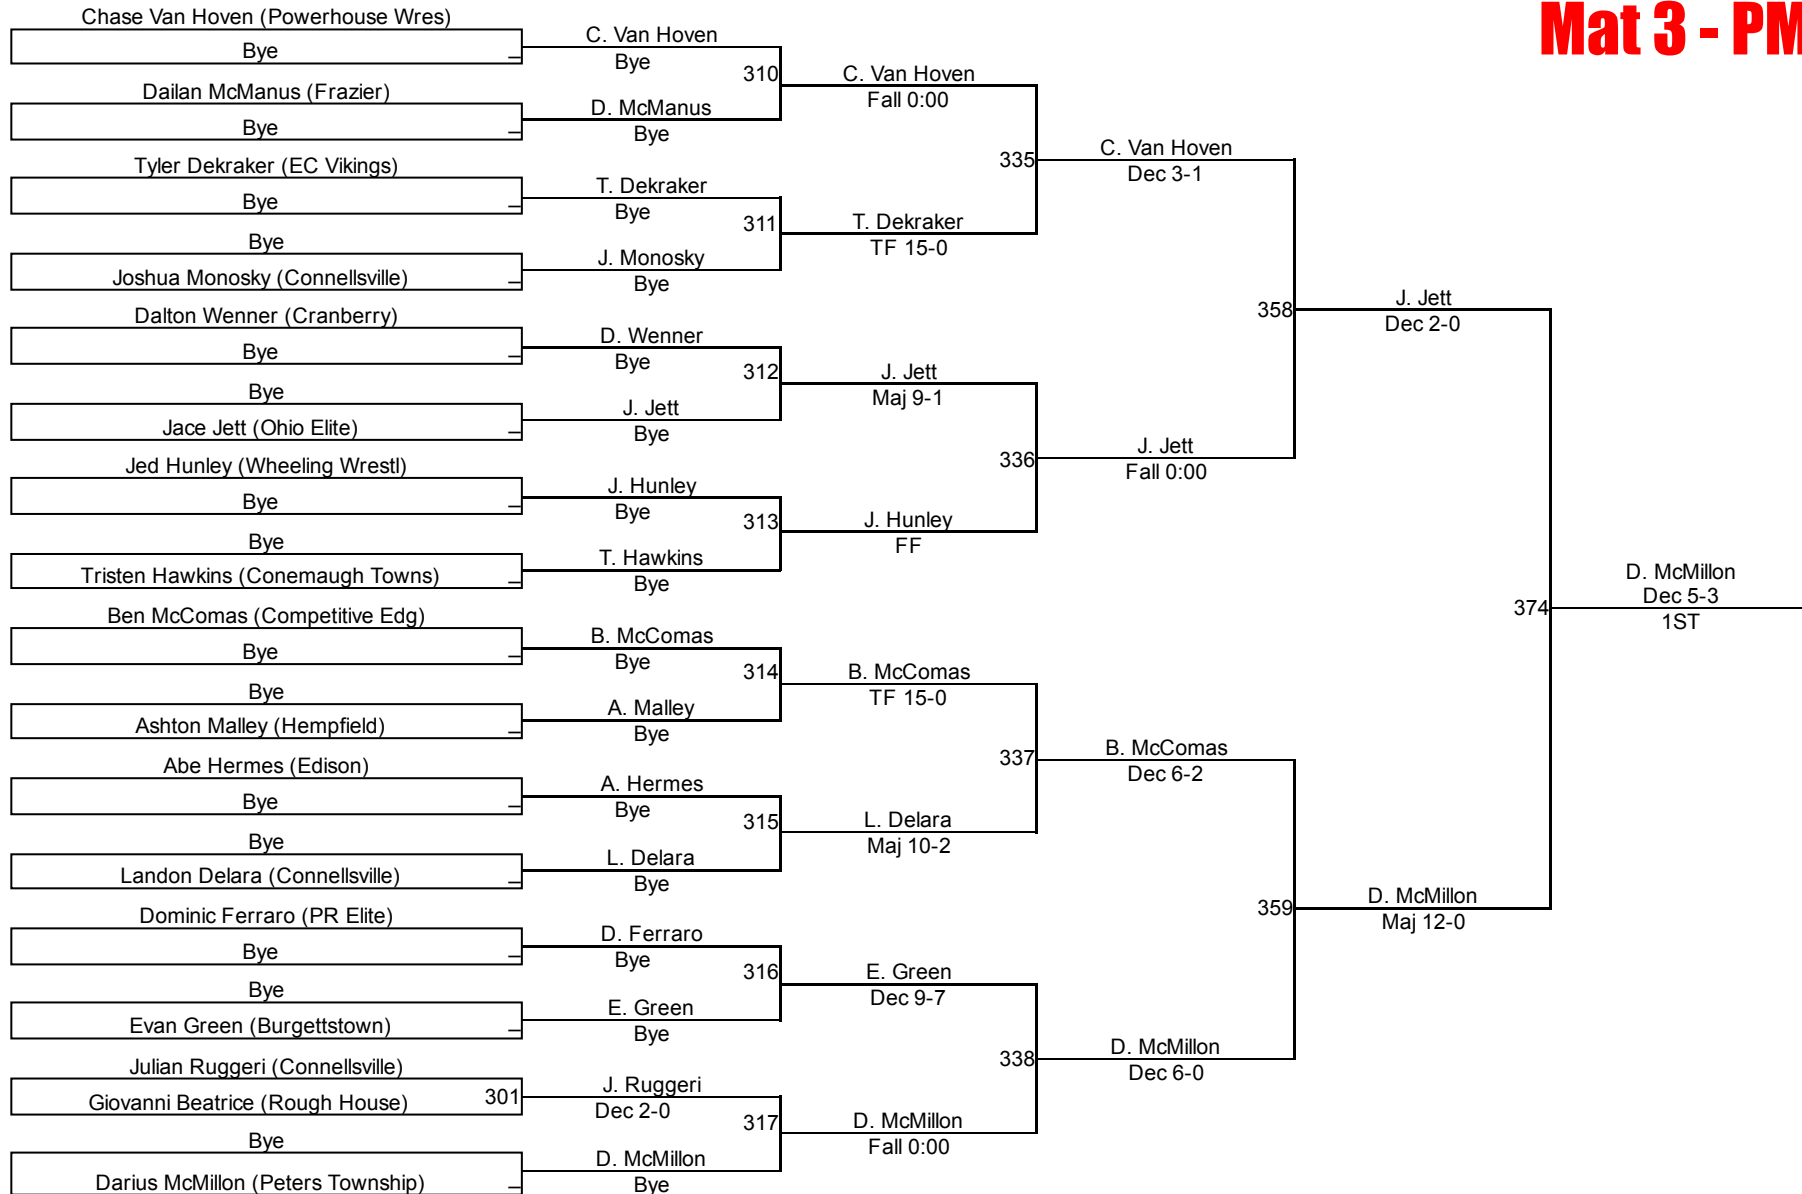

10U 65

Connellsville King Of The Mat

10U 75
Mat 1 - PM

Connellsville King Of The Mat

10U 80
Mat 1 - PM

Connellsville King Of The Mat

10U 85
Mat 1 - PM

Connellsville King Of The Mat