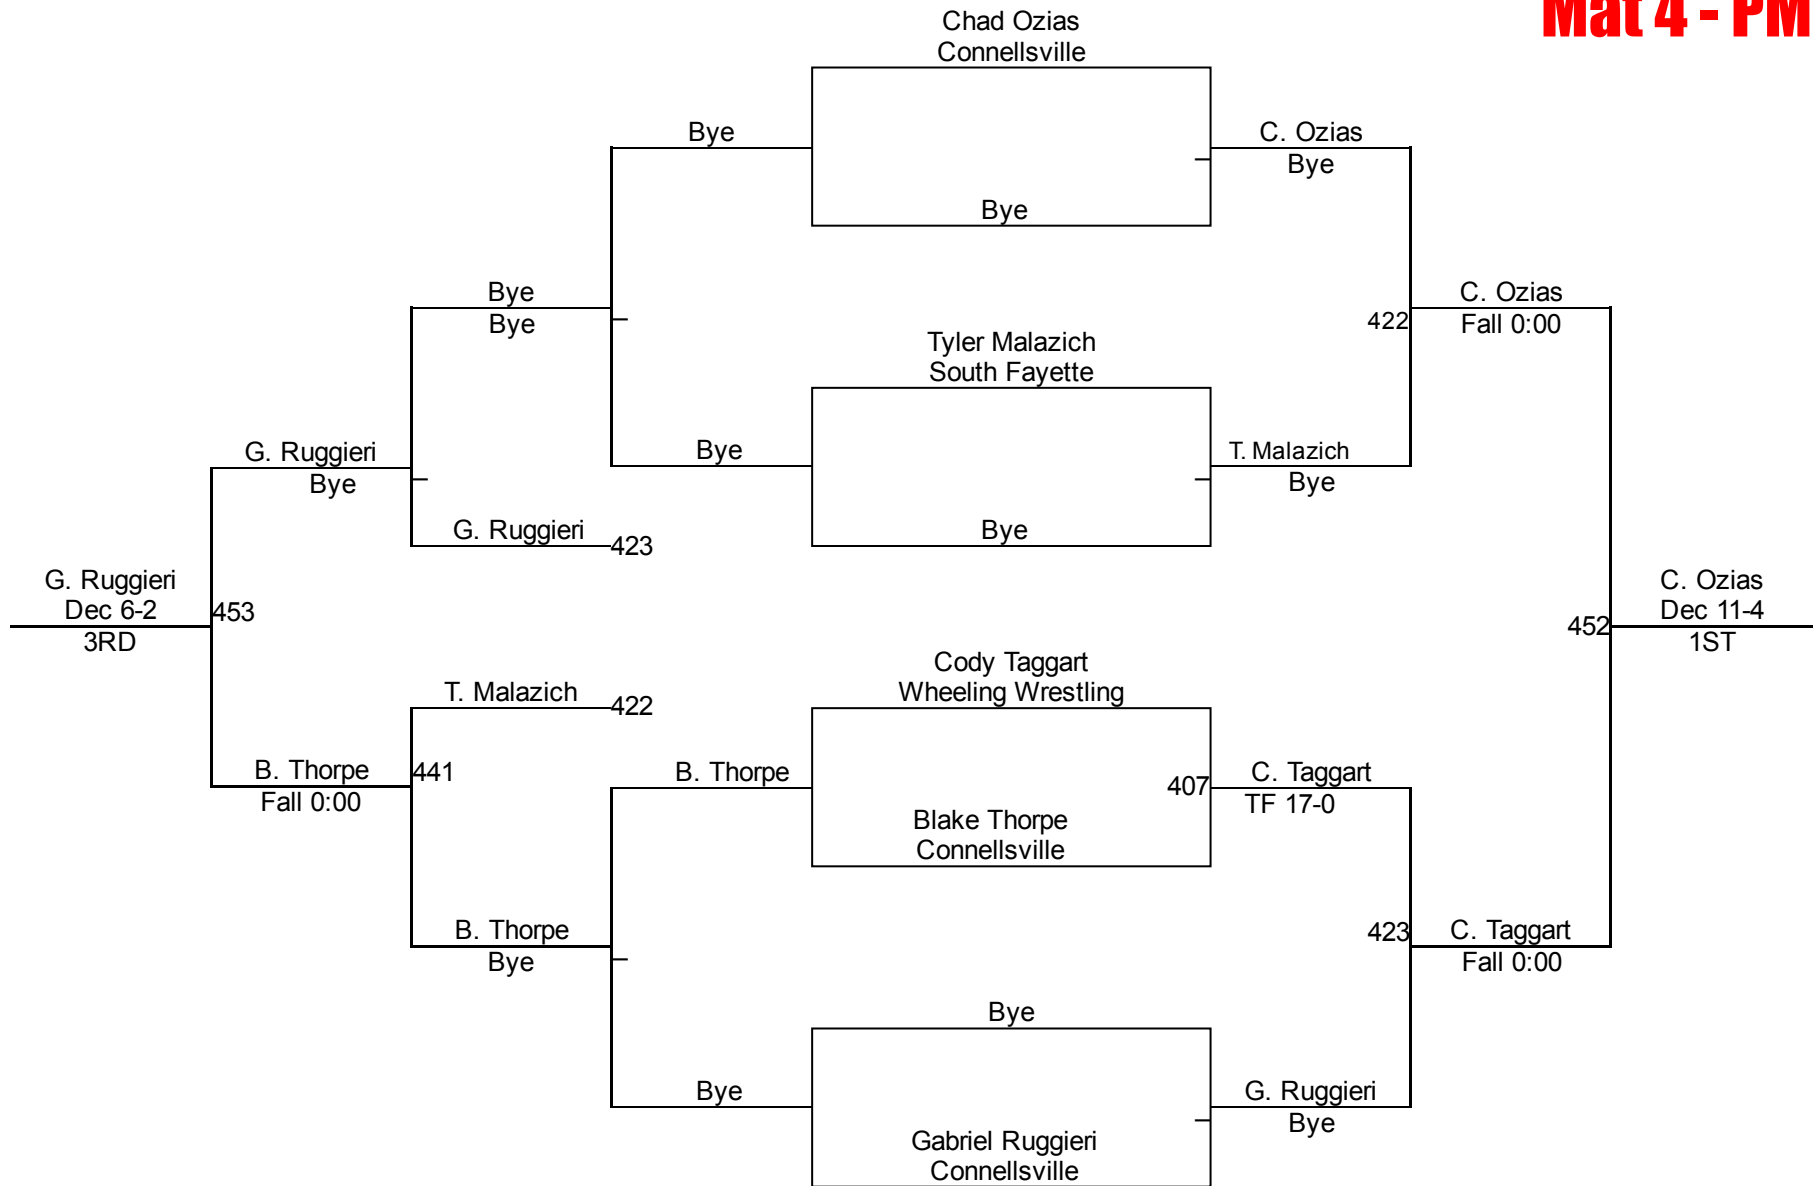

Connellsville King Of The Mat

Junior High 77
Mat 4 - PM