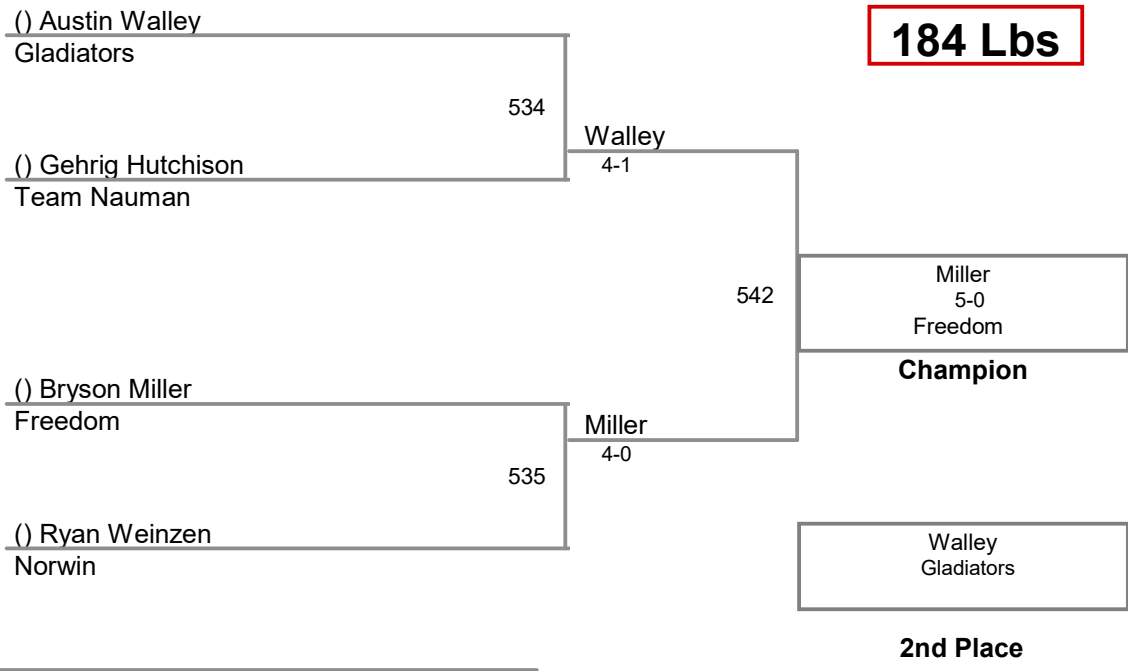

154 Lbs

2017 Super 32 Mars Qualifier
High School (on Mat 1)

162 Lbs

2017 Super 32 Mars Qualifier
High School (on Mat 4)

172 Lbs

2017 Super 32 Mars Qualifier
High School

184 Lbs

2017 Super 32 Mars Qualifier
High School