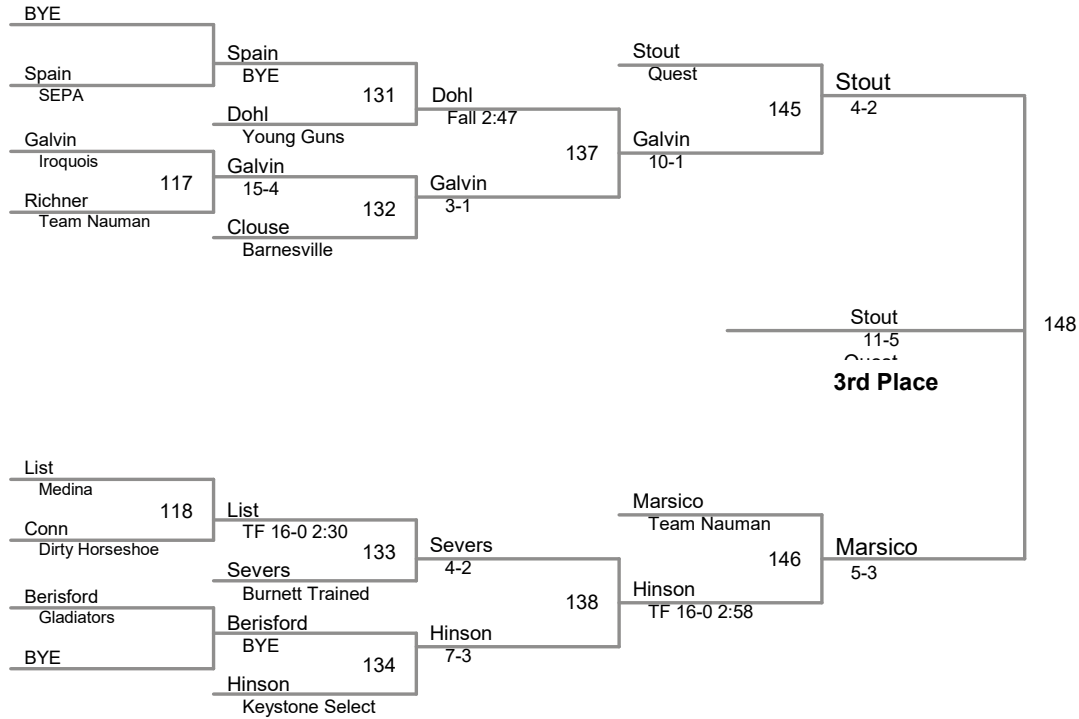

2017 Super 32 Mars Qualifier
High School (on Mat 1)

162 Lbs