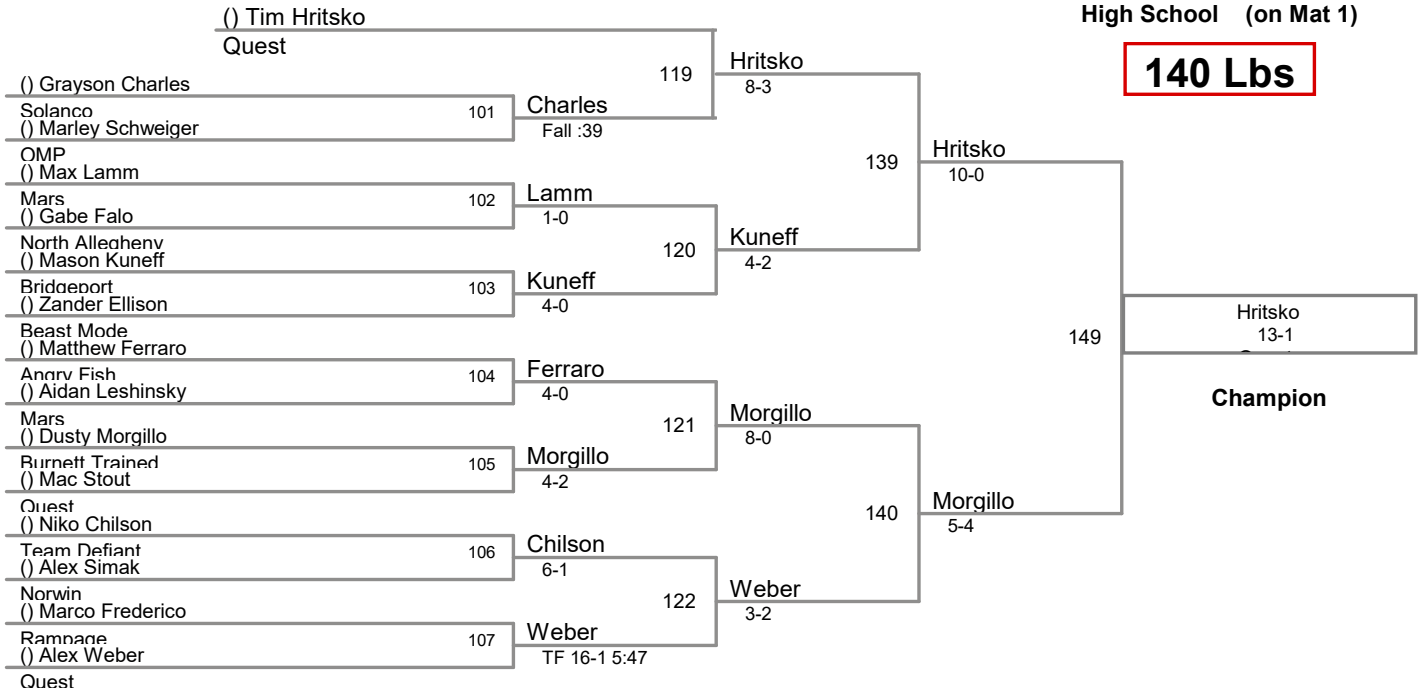

128 Lbs

2017 Super 32 Mars Qualifier
High School (on Mat 2)

134 Lbs

2017 Super 32 Mars Qualifier
High School (on Mat 1)

140 Lbs

2017 Super 32 Mars Qualifier
High School (on Mat 3)

147 Lbs

2017 Super 32 Mars Qualifier
High School (on Mat 3)