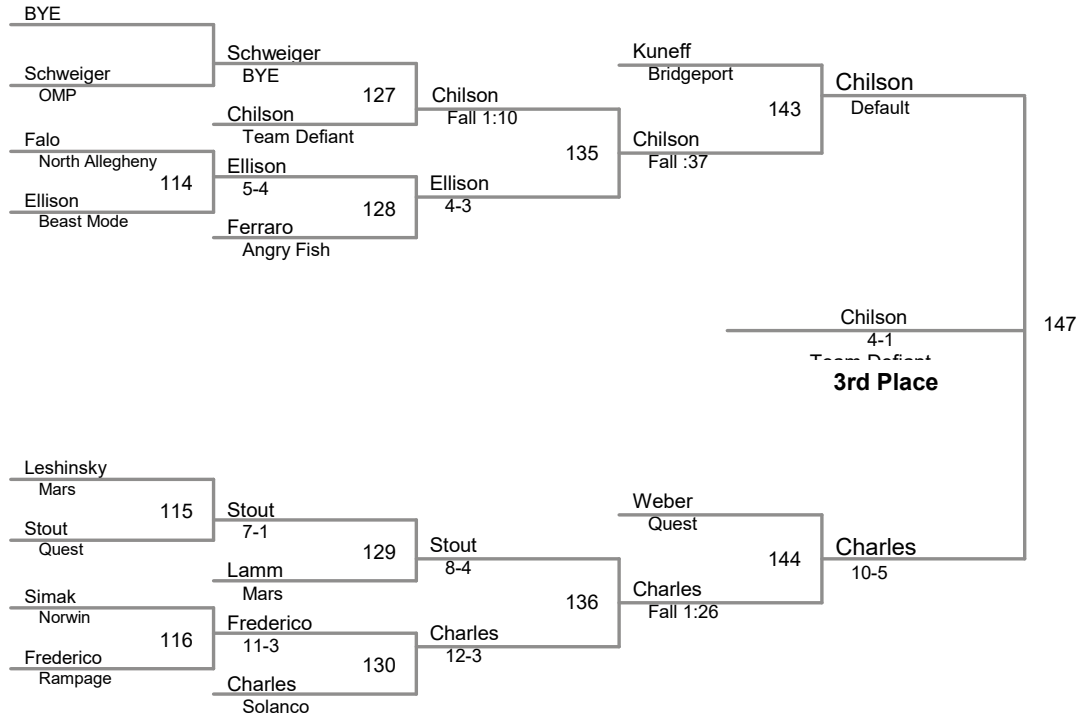

128 Lbs

2017 Super 32 Mars Qualifier
High School (on Mat 2)

134 Lbs

2017 Super 32 Mars Qualifier
High School (on Mat 1)

140 Lbs

2017 Super 32 Mars Qualifier
High School (on Mat 3)

147 Lbs

2017 Super 32 Mars Qualifier
High School (on Mat 3)