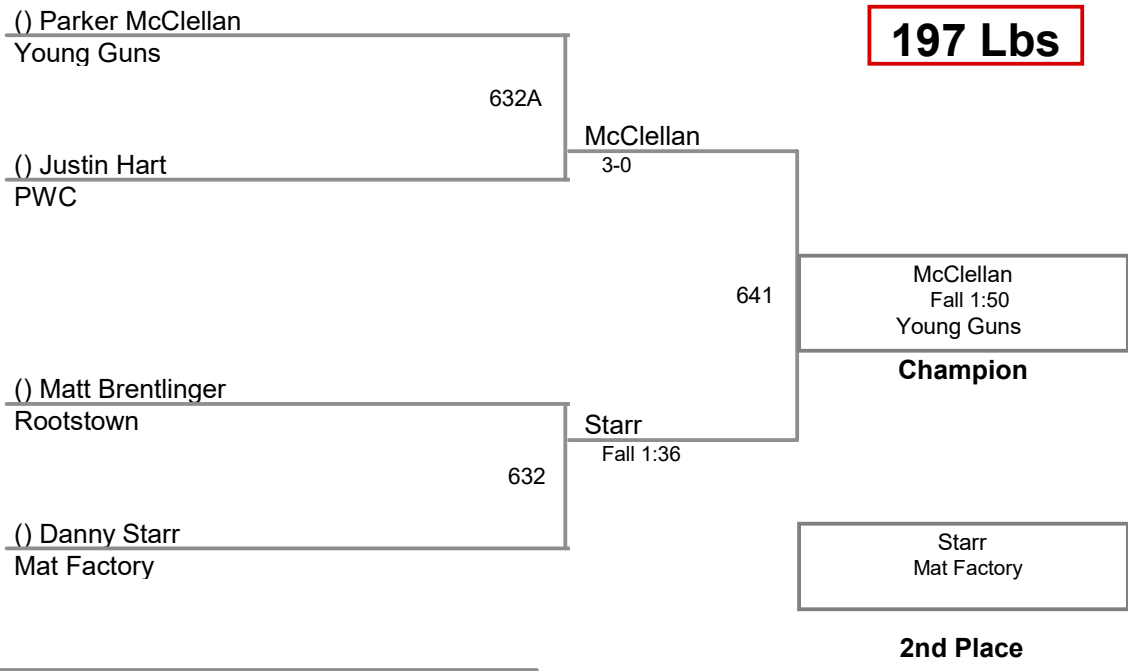

154 Lbs

2017 Super 32 Mars Qualifier
High School (on Mat 1)

162 Lbs

2017 Super 32 Mars Qualifier
High School (on Mat 4)

172 Lbs

2017 Super 32 Mars Qualifier
High School

184 Lbs

2017 Super 32 Mars Qualifier
High School

197 Lbs

2017 Super 32 Mars Qualifier
High School (on Mat 6)

287 Lbs