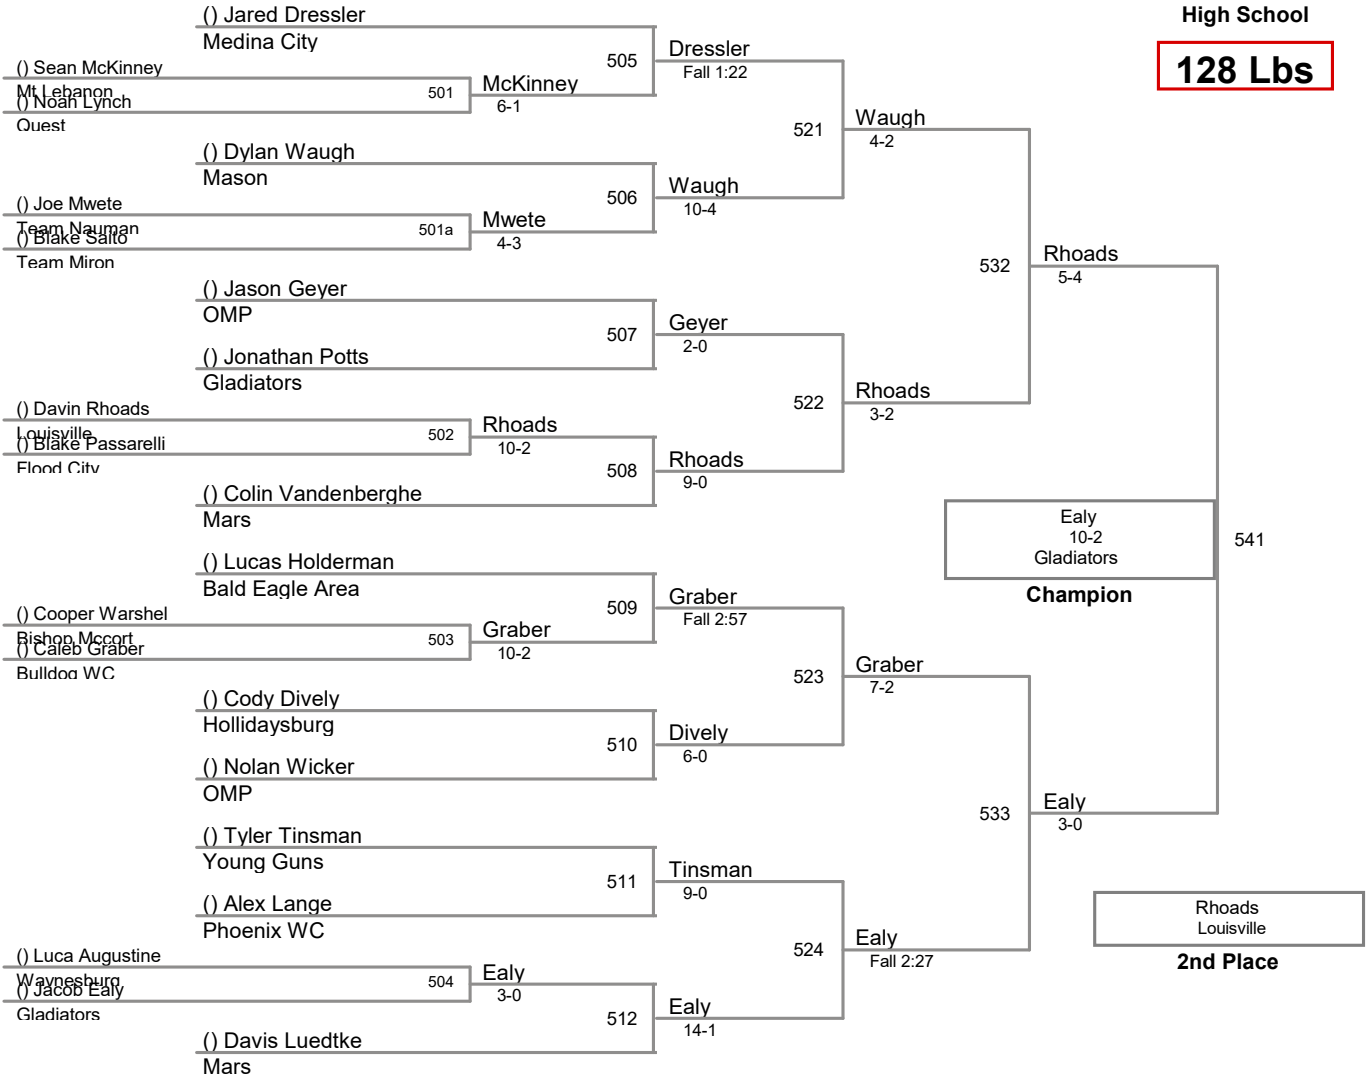

2017 Super 32 Mars Qualifier
High School

128 Lbs