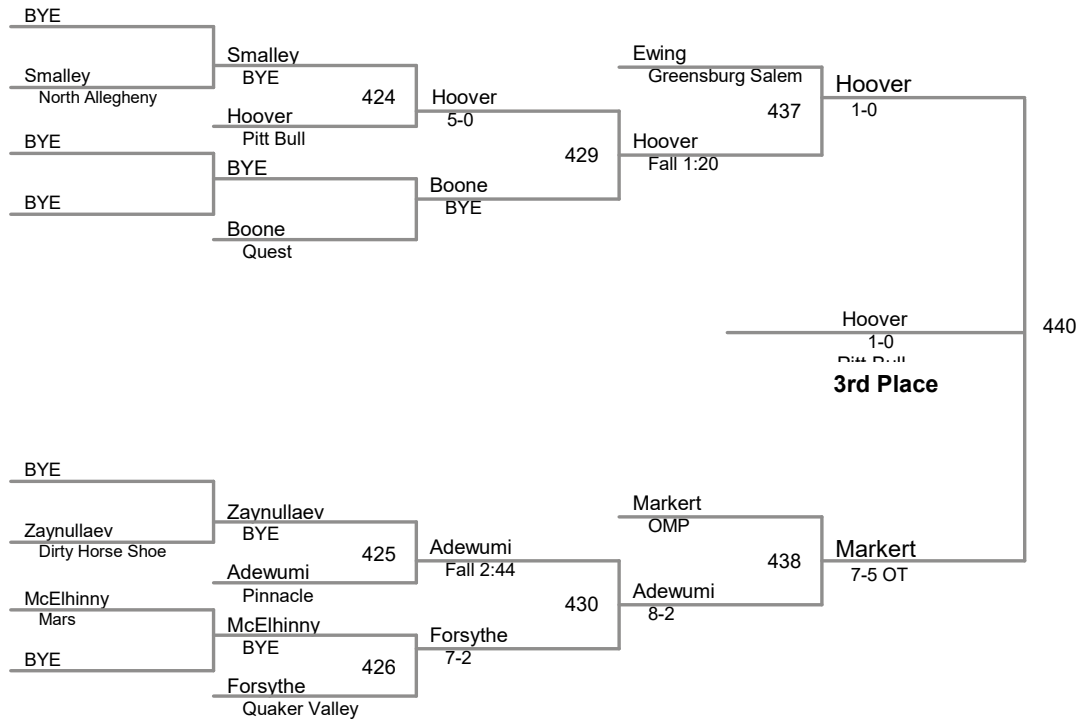

154 Lbs

2017 Super 32 Mars Qualifier
High School (on Mat 1)

162 Lbs

2017 Super 32 Mars Qualifier
High School (on Mat 4)

172 Lbs

2017 Super 32 Mars Qualifier
High School

184 Lbs

2017 Super 32 Mars Qualifier
High School