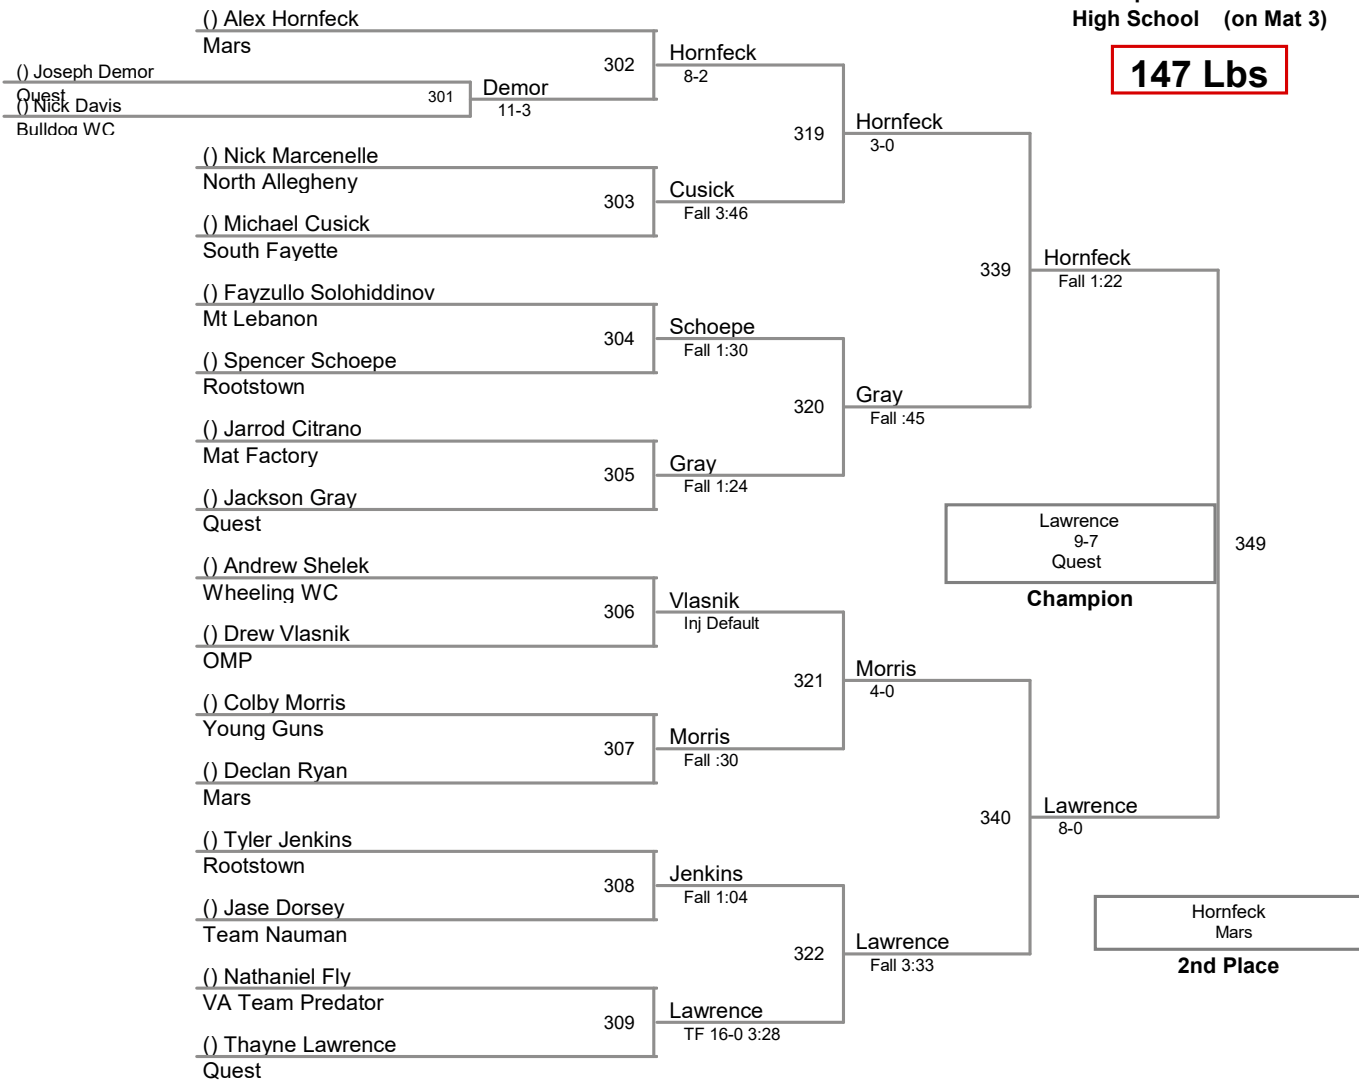

128 Lbs

2017 Super 32 Mars Qualifier
High School (on Mat 2)

134 Lbs

2017 Super 32 Mars Qualifier
High School (on Mat 1)

140 Lbs

2017 Super 32 Mars Qualifier
High School (on Mat 3)

147 Lbs

2017 Super 32 Mars Qualifier
High School (on Mat 3)