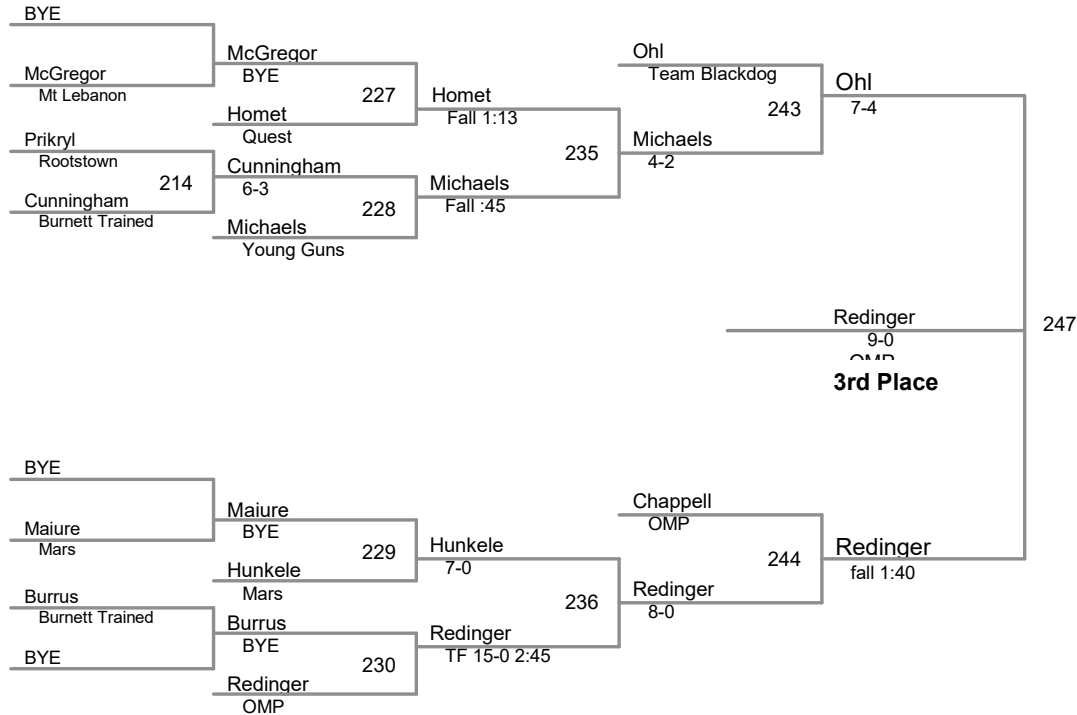

2017 Super 32 Mars Qualifier
High School (on Mat 2)

108 Lbs

2017 Super 32 Mars Qualifier
High School (on Mat 4)

115 Lbs

2017 Super 32 Mars Qualifier
High School (on Mat 6)

122 Lbs

2017 Super 32 Mars Qualifier
High School