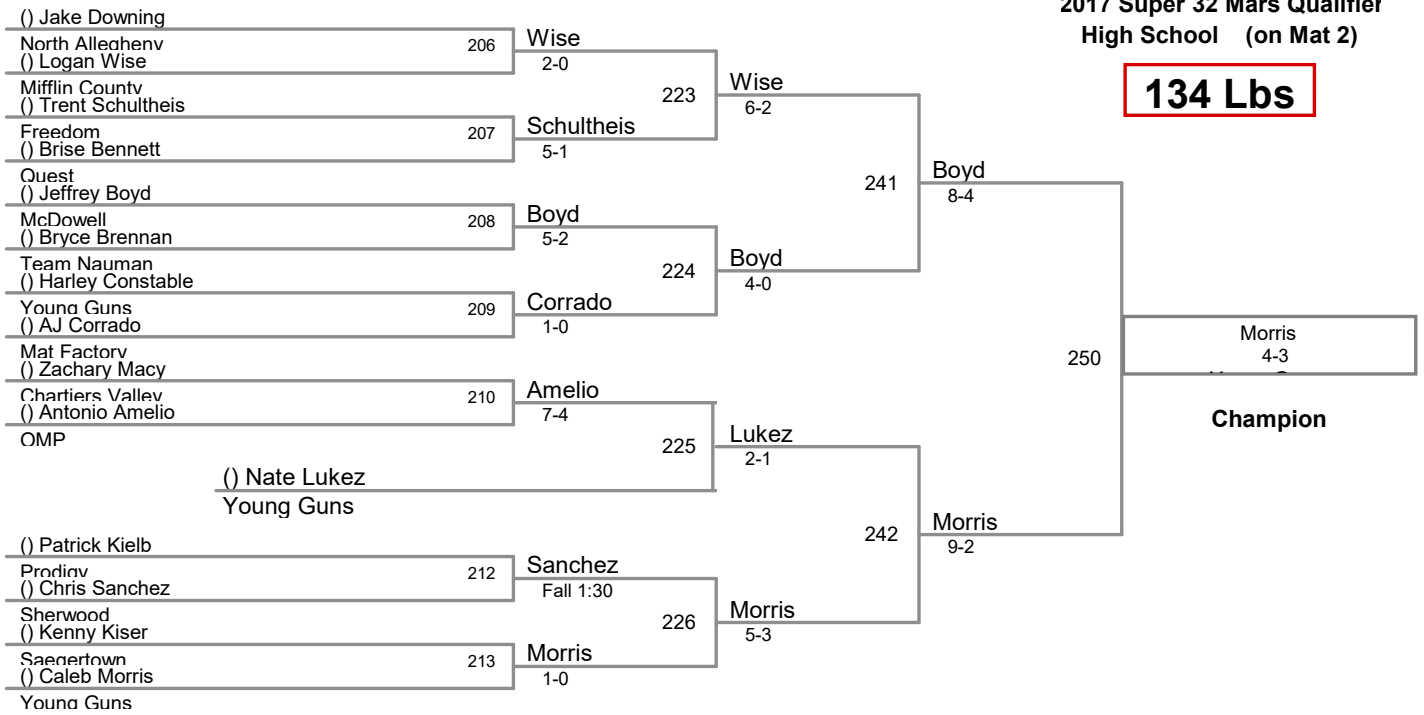

2017 Super 32 Mars Qualifier
High School (on Mat 2)

134 Lbs