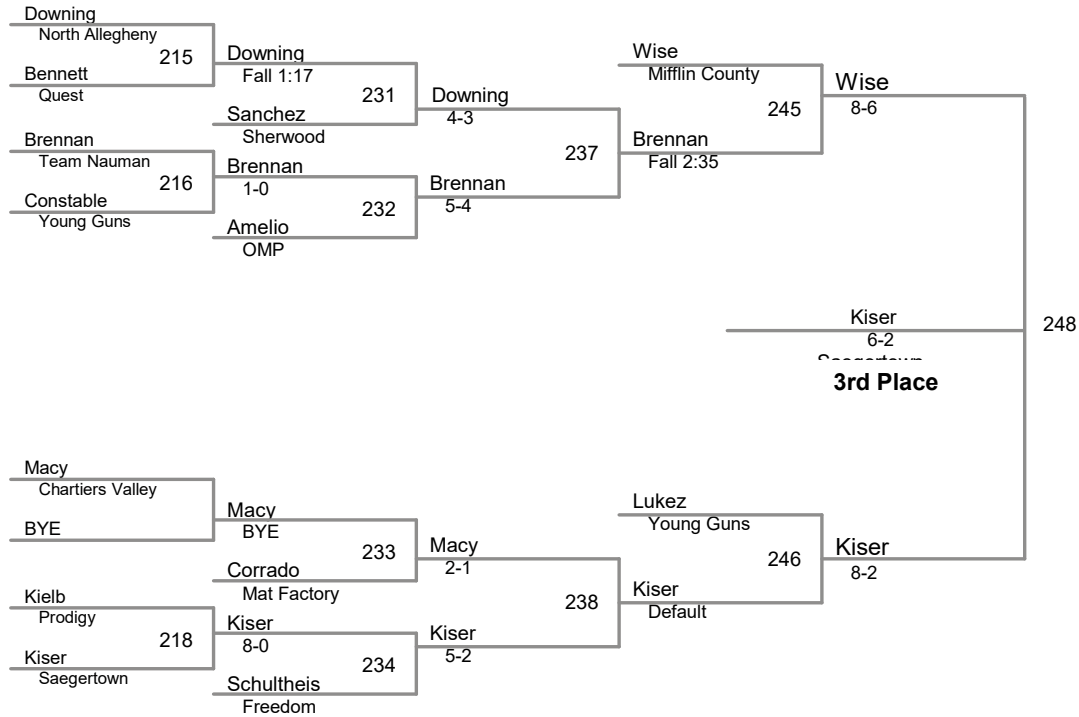

2017 Super 32 Mars Qualifier
High School (on Mat 2)

134 Lbs