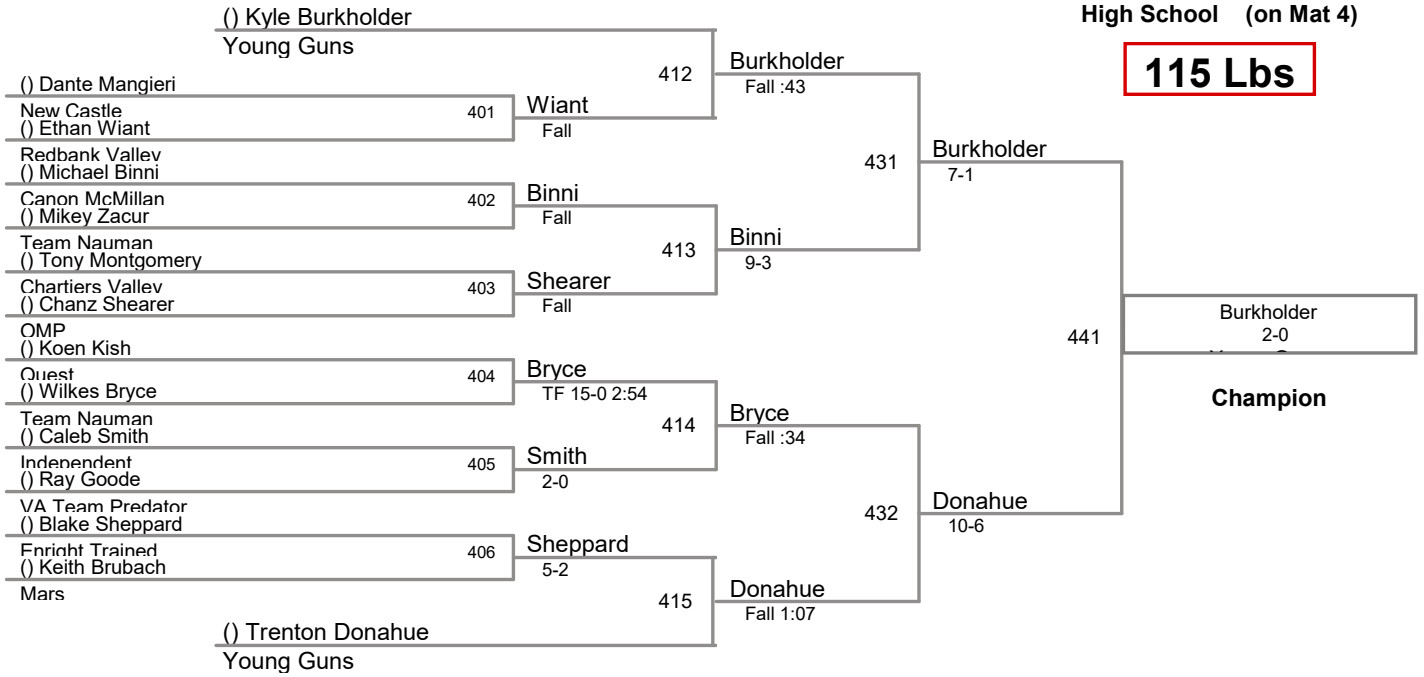

2017 Super 32 Mars Qualifier
High School (on Mat 2)

108 Lbs

2017 Super 32 Mars Qualifier
High School (on Mat 4)

115 Lbs

2017 Super 32 Mars Qualifier
High School (on Mat 6)

122 Lbs

2017 Super 32 Mars Qualifier
High School

128 Lbs

2017 Super 32 Mars Qualifier
High School (on Mat 2)

134 Lbs

2017 Super 32 Mars Qualifier
High School (on Mat 1)

140 Lbs

2017 Super 32 Mars Qualifier
High School (on Mat 3)

147 Lbs

2017 Super 32 Mars Qualifier
High School (on Mat 3)