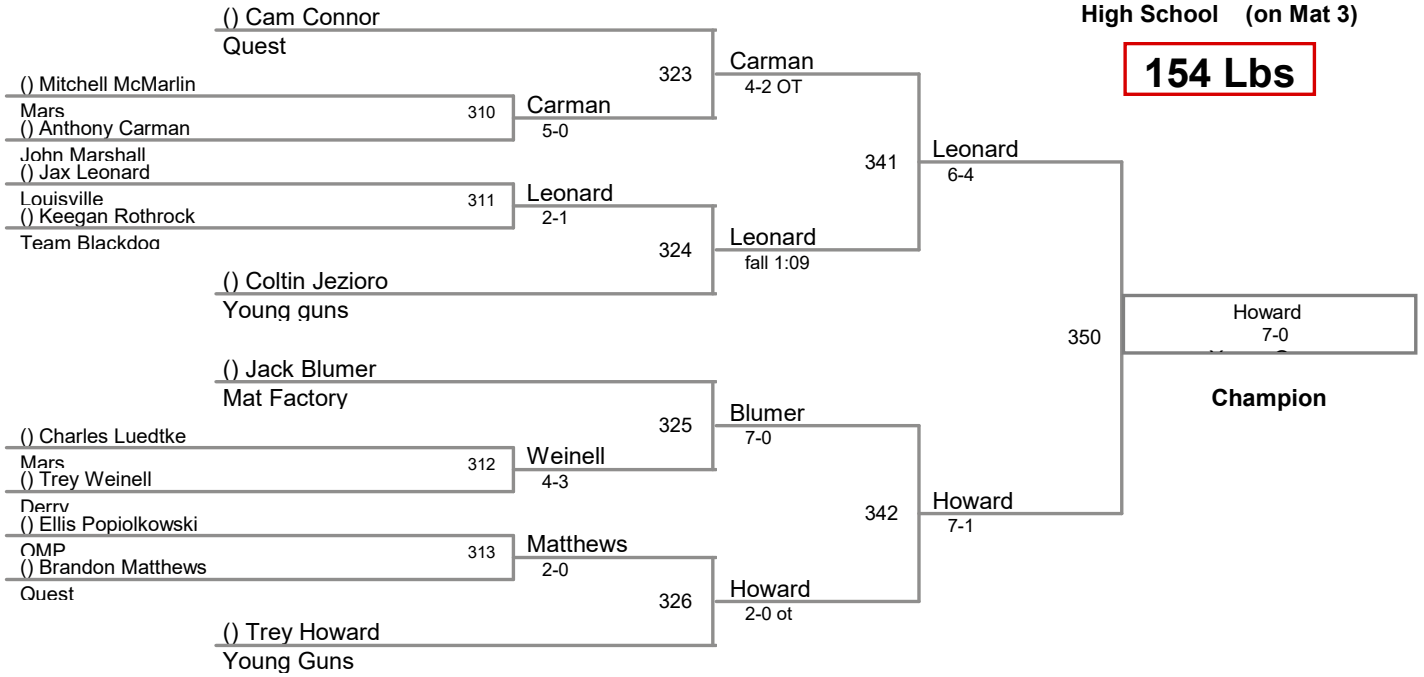

2017 Super 32 Mars Qualifier
High School (on Mat 3)

154 Lbs