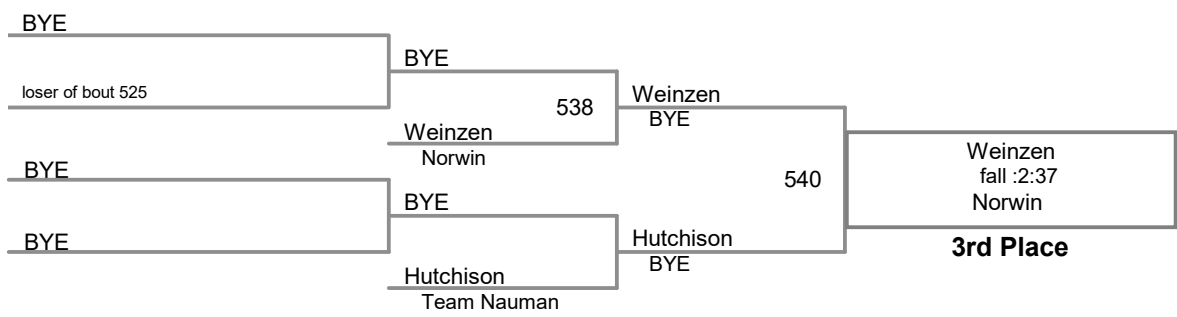

154 Lbs

2017 Super 32 Mars Qualifier
High School (on Mat 1)

162 Lbs

2017 Super 32 Mars Qualifier
High School (on Mat 4)

172 Lbs

2017 Super 32 Mars Qualifier
High School

184 Lbs

2017 Super 32 Mars Qualifier
High School