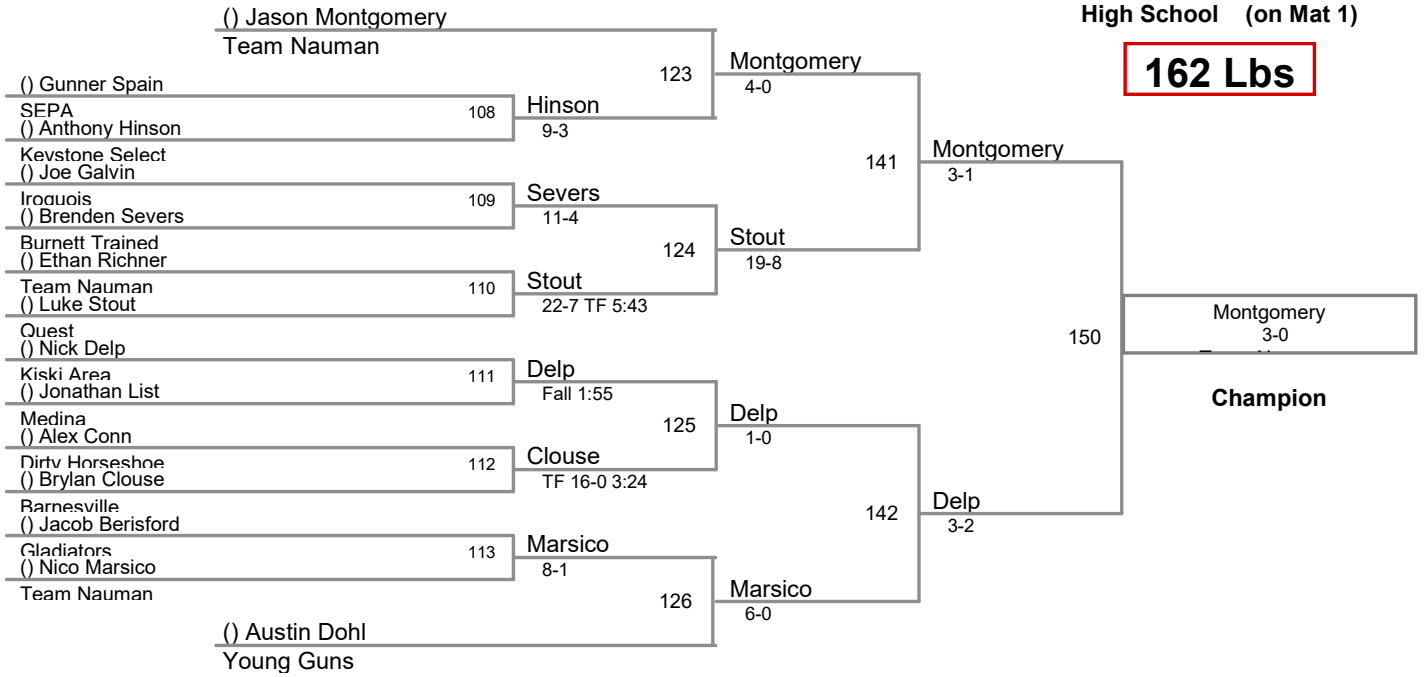

2017 Super 32 Mars Qualifier
High School (on Mat 1)

162 Lbs