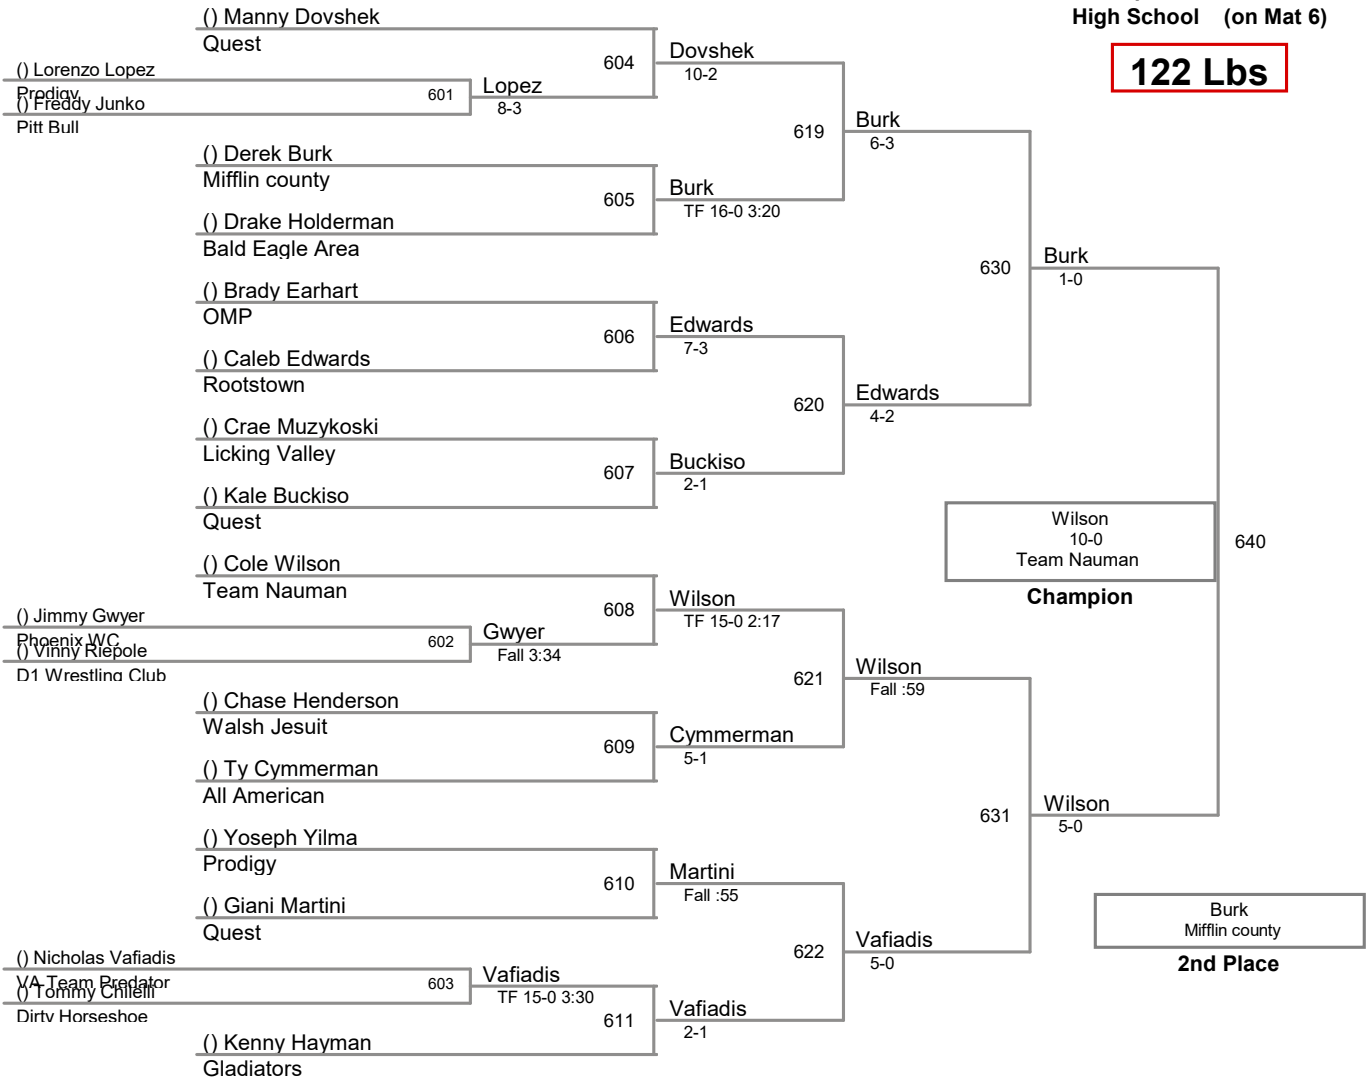

2017 Super 32 Mars Qualifier
High School (on Mat 2)

108 Lbs

2017 Super 32 Mars Qualifier
High School (on Mat 4)

115 Lbs

2017 Super 32 Mars Qualifier
High School (on Mat 6)

122 Lbs

2017 Super 32 Mars Qualifier
High School