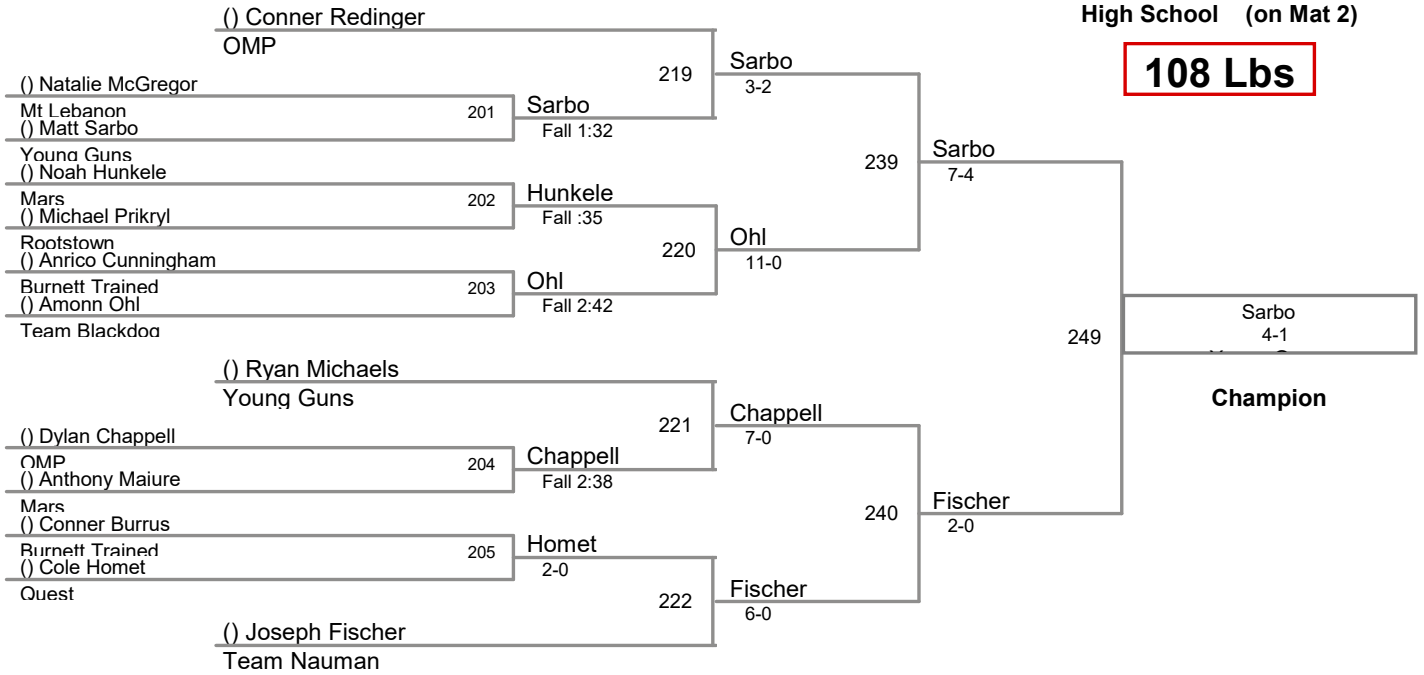

2017 Super 32 Mars Qualifier
High School (on Mat 2)

108 Lbs

2017 Super 32 Mars Qualifier
High School (on Mat 4)

115 Lbs

2017 Super 32 Mars Qualifier
High School (on Mat 6)

122 Lbs

2017 Super 32 Mars Qualifier
High School