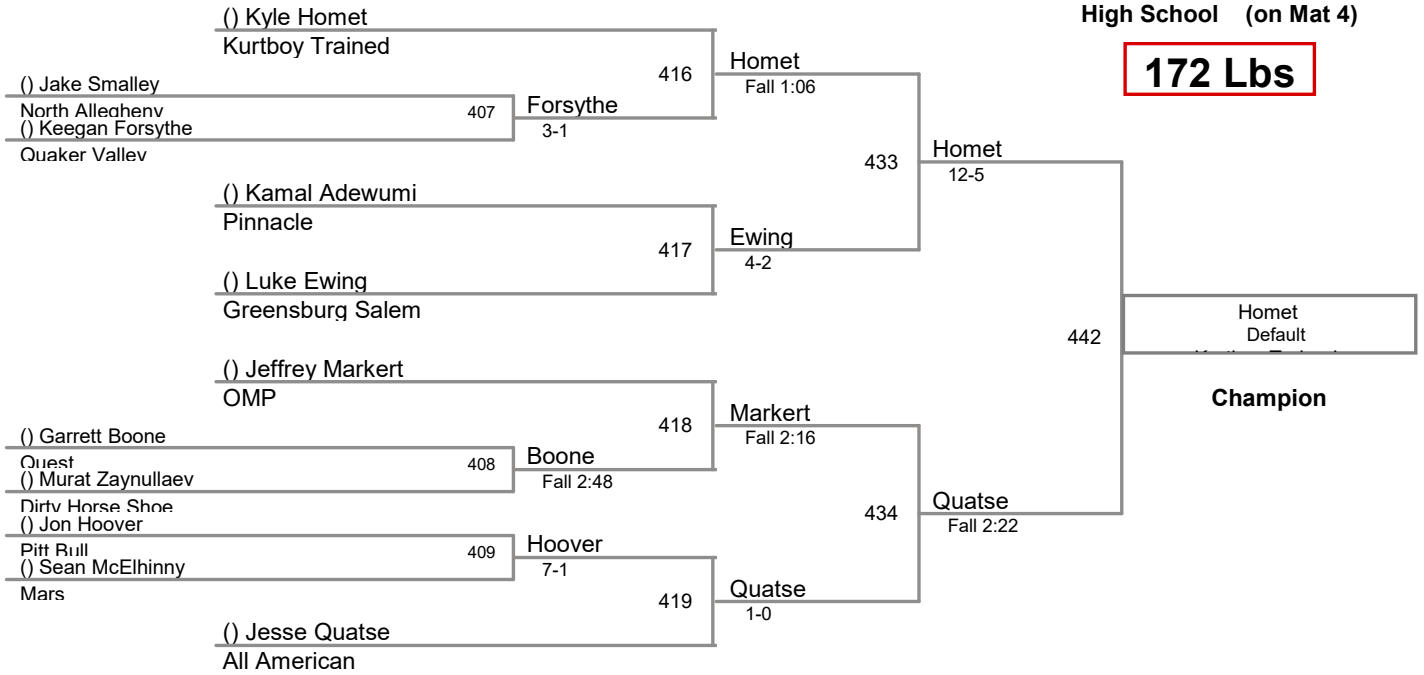

154 Lbs

2017 Super 32 Mars Qualifier
High School (on Mat 1)

162 Lbs

2017 Super 32 Mars Qualifier
High School (on Mat 4)

172 Lbs

2017 Super 32 Mars Qualifier
High School

184 Lbs

2017 Super 32 Mars Qualifier
High School