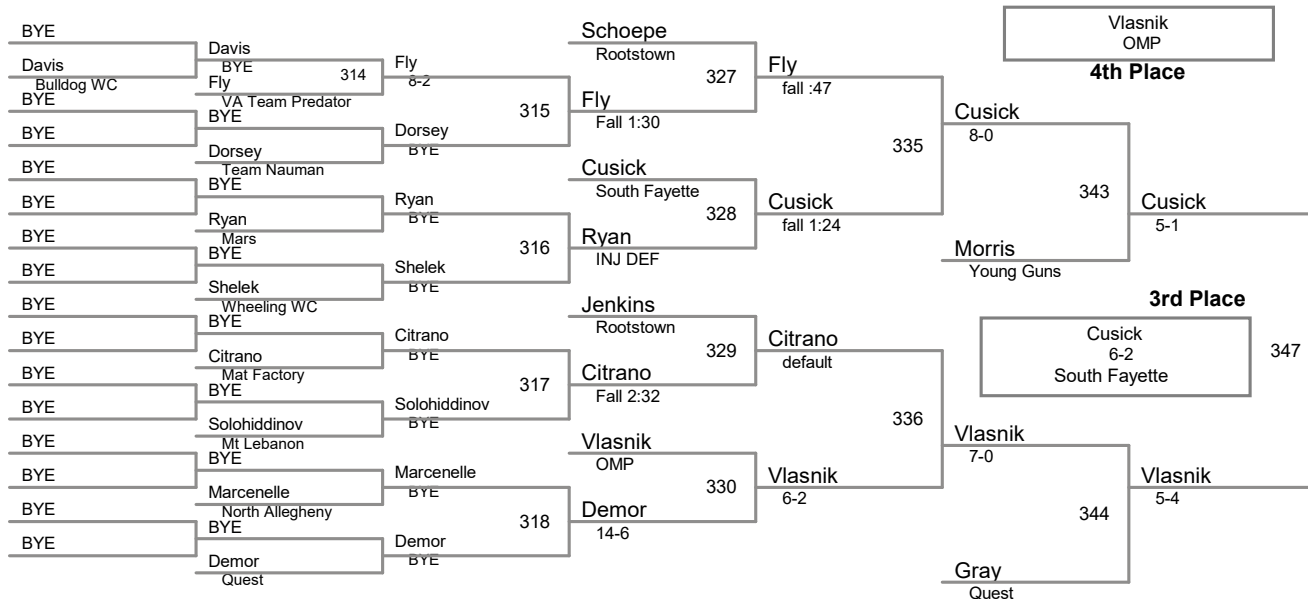

128 Lbs

2017 Super 32 Mars Qualifier
High School (on Mat 2)

134 Lbs

2017 Super 32 Mars Qualifier
High School (on Mat 1)

140 Lbs

2017 Super 32 Mars Qualifier
High School (on Mat 3)

147 Lbs

2017 Super 32 Mars Qualifier
High School (on Mat 3)