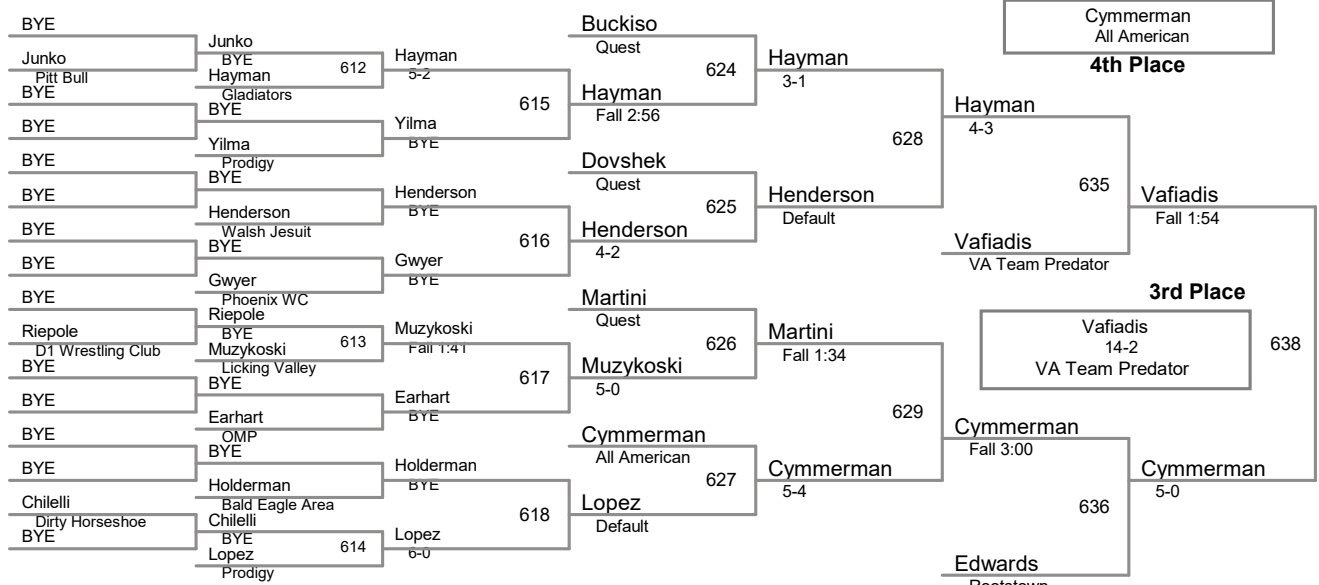

2017 Super 32 Mars Qualifier
High School (on Mat 2)

108 Lbs

2017 Super 32 Mars Qualifier
High School (on Mat 4)

115 Lbs

2017 Super 32 Mars Qualifier
High School (on Mat 6)

122 Lbs

2017 Super 32 Mars Qualifier
High School