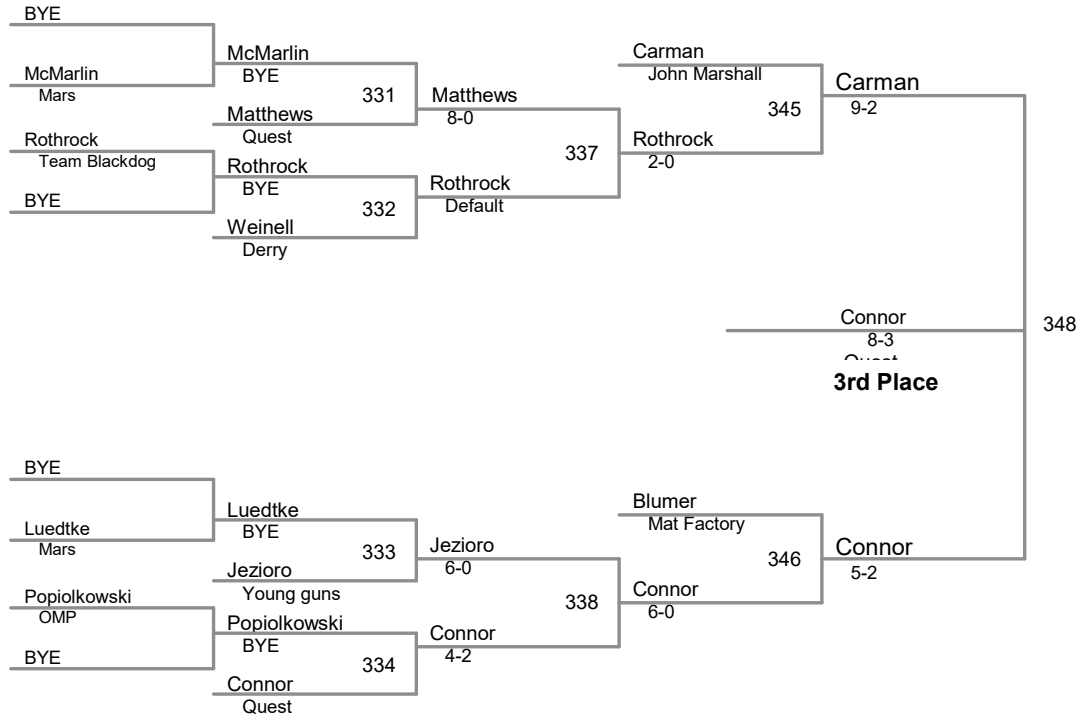

2017 Super 32 Mars Qualifier
High School (on Mat 3)

154 Lbs