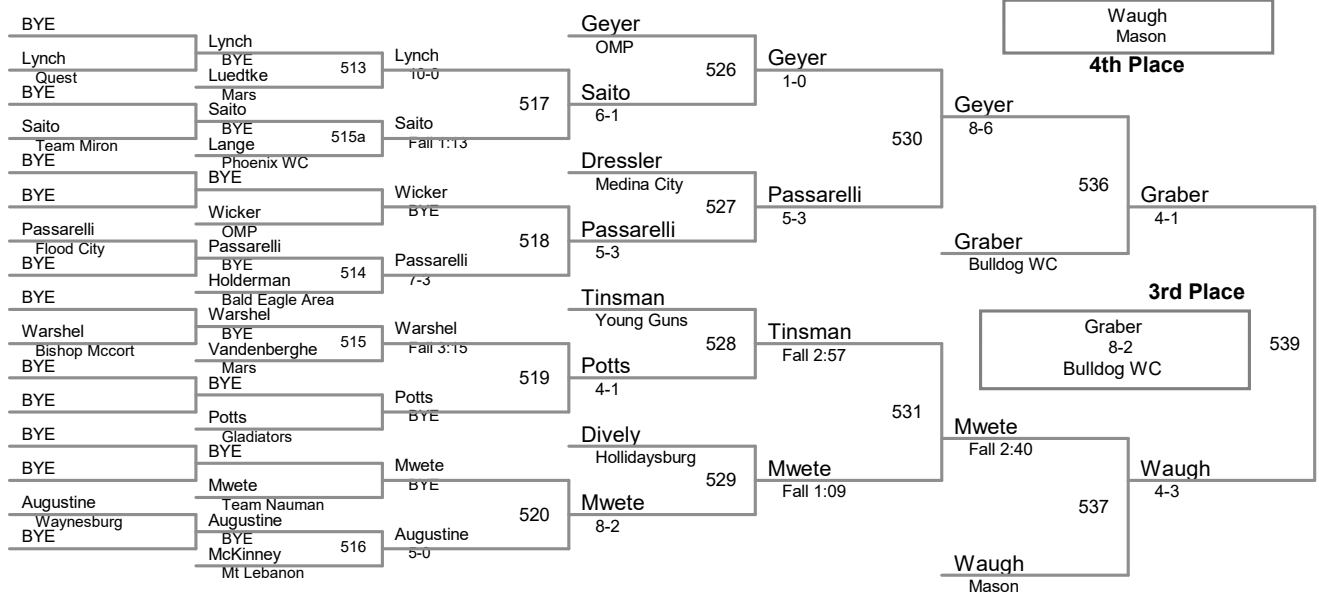

2017 Super 32 Mars Qualifier
High School

128 Lbs