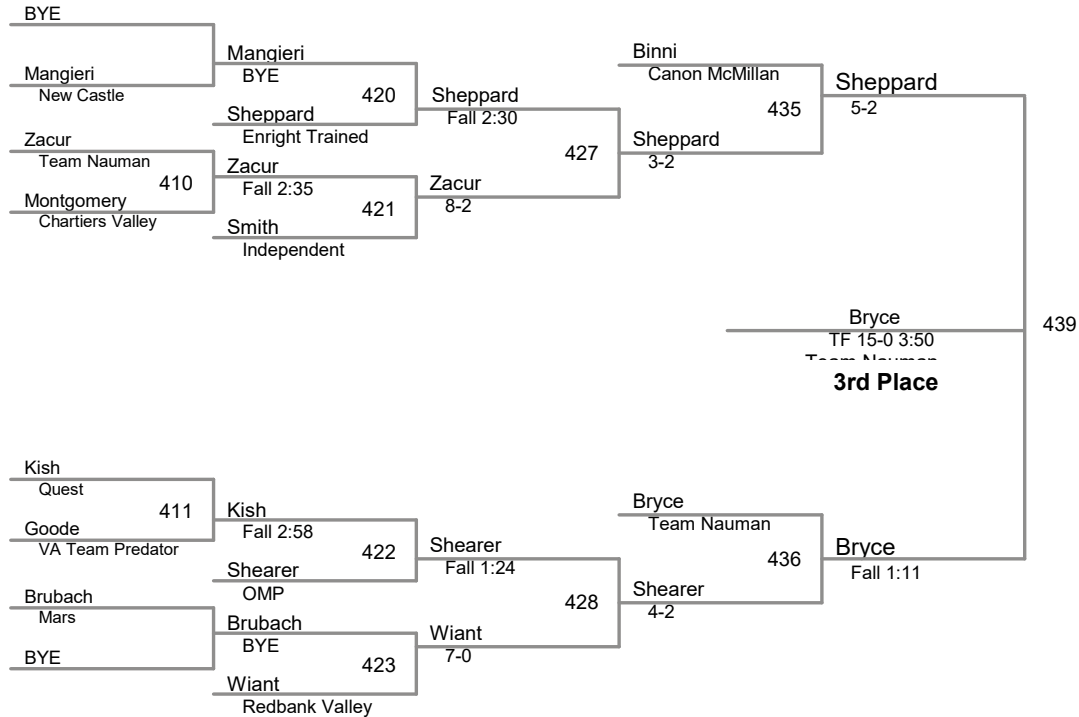

2017 Super 32 Mars Qualifier
High School (on Mat 2)

108 Lbs

2017 Super 32 Mars Qualifier
High School (on Mat 4)

115 Lbs

2017 Super 32 Mars Qualifier
High School (on Mat 6)

122 Lbs

2017 Super 32 Mars Qualifier
High School